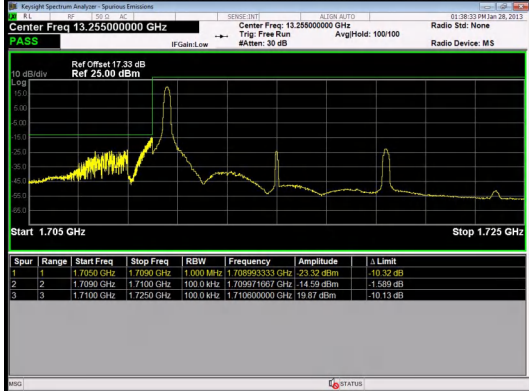

Band 66 10MHz/1750.0/High 16QAM 50@0

Band 66 10MHz/1715.0/Low 16QAM 1@0