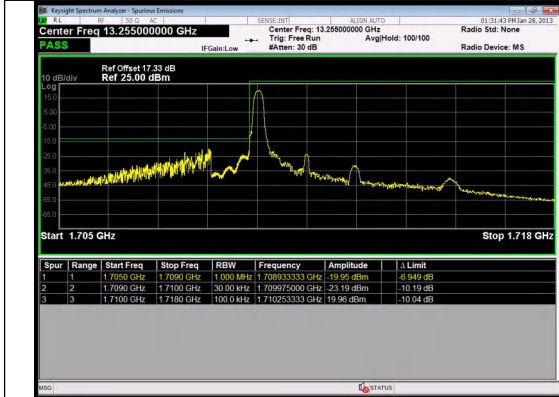

Band 66 3MHz/1711.5/Low QPSK 1@14

Band 66 3MHz/1711.5/Low 16QAM 1@0