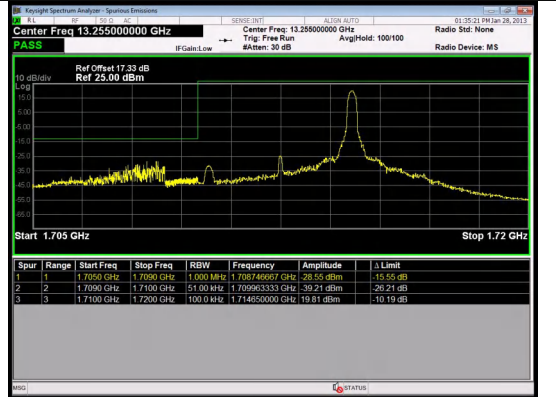

Band 66 5MHz/1712.5/Low QPSK 25@0

Band 66 5MHz/1712.5/Low 16QAM 1@24