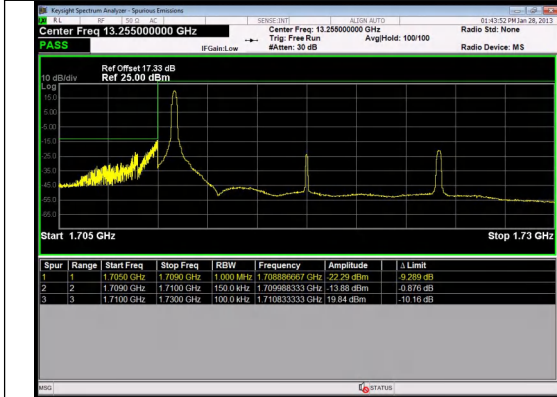

Band 66 15MHz/1717.5/Low QPSK 1@74

Band 66 15MHz/1717.5/Low 16QAM 1@0