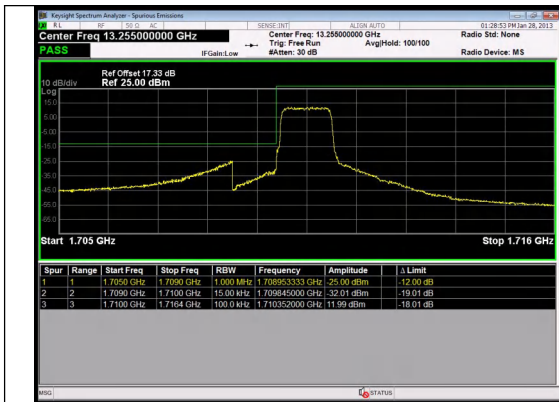

Band 66 1.4MHz/1710.7/Low QPSK 1@5

Band 66 1.4MHz/1710.7/Low QPSK 6@0

Band 66 1.4MHz/1710.7/Low 16QAM 1@0

Band 66 1.4MHz/1710.7/Low 16QAM 1@5

Band 66 1.4MHz/1710.7/Low 16QAM 6@0

Band 66 3MHz/1778.5/High QPSK 1@0