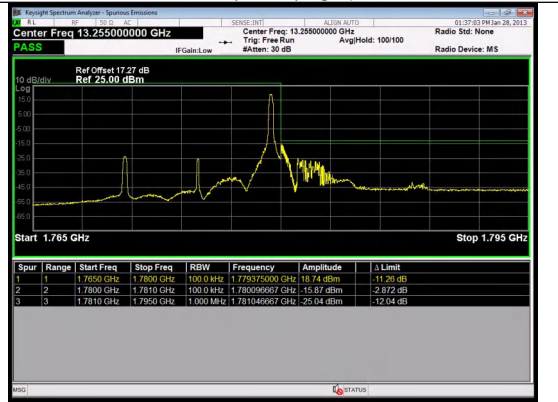

Band 66 10MHz/1775.0/High QPSK 50@0

Band 66 10MHz/1775.0/High 16QAM 1@0