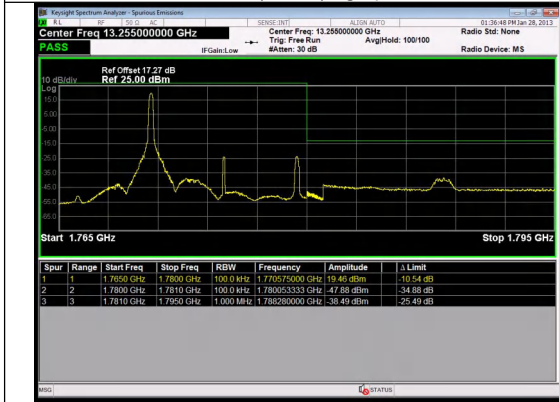

Band 66 10MHz/1775.0/High QPSK 1@49

Band 66 10MHz/1775.0/High 16QAM 1@49