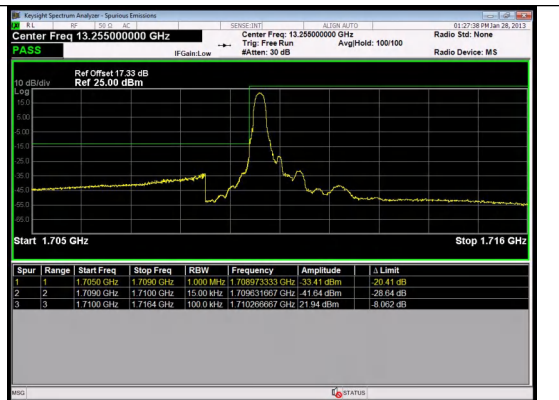

Band 66 1.4MHz/1779.3/High QPSK 1@5

Band 66 1.4MHz/1779.3/High QPSK 6@0

Band 66 1.4MHz/1779.3/High 16QAM 1@0

Band 66 1.4MHz/1779.3/High 16QAM 1@5

Band 66 1.4MHz/1779.3/High 16QAM 6@0

Band 66 1.4MHz/1710.7/Low QPSK 1@0