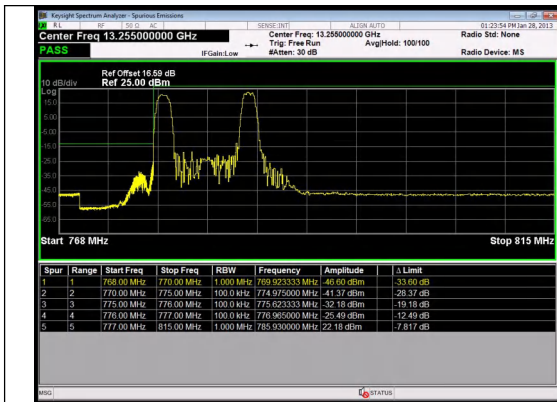

Band 13 10MHz/782.0/High QPSK 1@0

Band 13 10MHz/782.0/High QPSK 1@49

Band 13 10MHz/782.0/High QPSK 50@0

Band 13 10MHz/782.0/High 16QAM 1@0

Band 13 10MHz/782.0/High 16QAM 1@49

Band 13 10MHz/782.0/High 16QAM 50@0