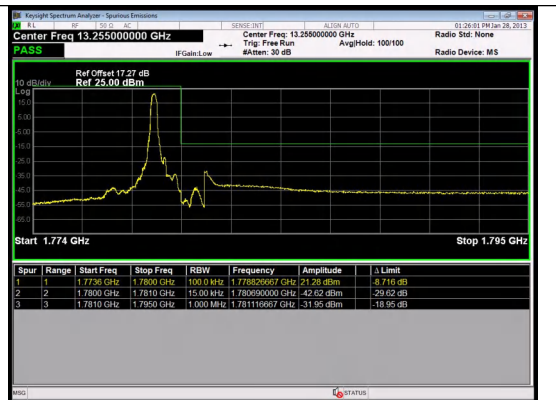

Band 13 10MHz/782.0/Low QPSK 1@0

Band 13 10MHz/782.0/Low QPSK 1@49

Band 13 10MHz/782.0/Low QPSK 50@0

Band 13 10MHz/782.0/Low 16QAM 1@0

Band 13 10MHz/782.0/Low 16QAM 1@49

Band 13 10MHz/782.0/Low 16QAM 50@0

Band 66 1.4MHz/1779.3/High QPSK 1@0