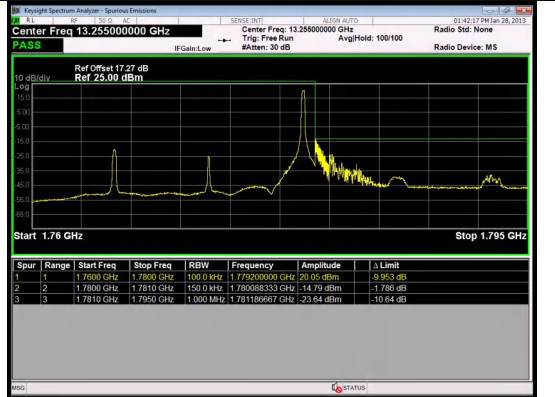

Band 66 15MHz/1772.5/High QPSK 75@0

Band 66 15MHz/1772.5/High 16QAM 1@74