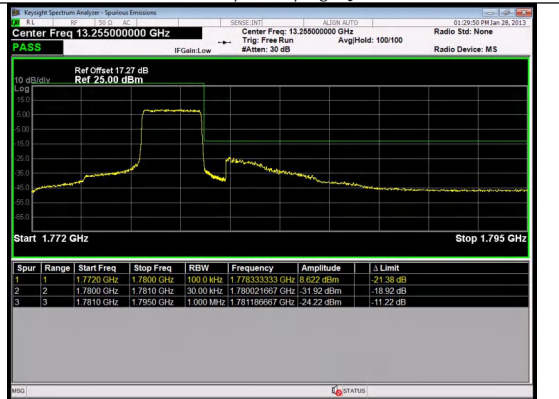

Band 66 3MHz/1778.5/High QPSK 1@0

Band 66 3MHz/1778.5/High QPSK 15@0