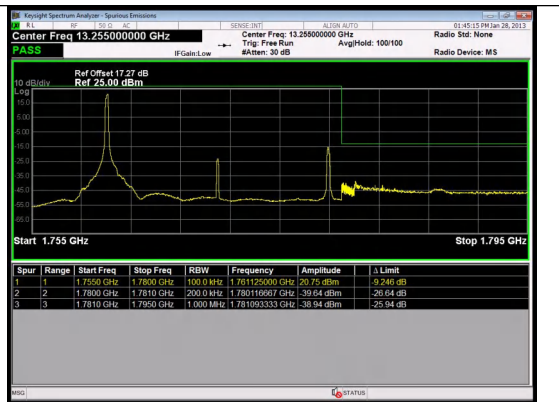

Band 66 15MHz/1717.5/Low QPSK 1@74

Band 66 15MHz/1717.5/Low QPSK 75@0

Band 66 15MHz/1717.5/Low 16QAM 1@0

Band 66 15MHz/1717.5/Low 16QAM 1@74

Band 66 15MHz/1717.5/Low 16QAM 75@0

Band 66 20MHz/1770.0/High QPSK 1@0