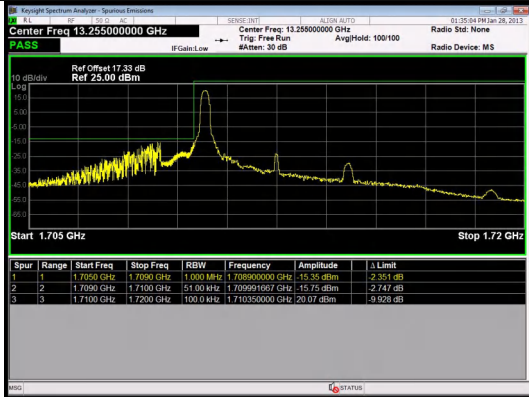

Band 66 5MHz/1712.5/Low QPSK 1@24

Band 66 5MHz/1712.5/Low 16QAM 1@0