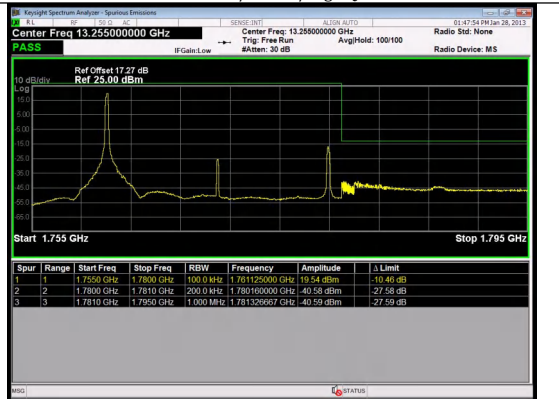

Band 66 20MHz/1770.0/High QPSK 1@0

Band 66 20MHz/1770.0/High 16QAM 1@0