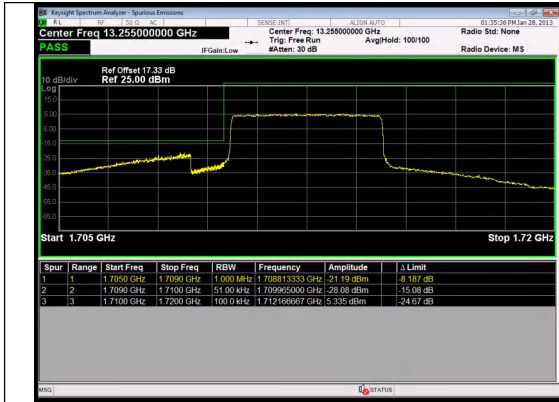

Band 66 5MHz/1712.5/Low QPSK 1@24

Band 66 5MHz/1712.5/Low QPSK 25@0

Band 66 5MHz/1712.5/Low 16QAM 1@0

Band 66 5MHz/1712.5/Low 16QAM 1@24

Band 66 5MHz/1712.5/Low 16QAM 25@0

Band 66 10MHz/1775.0/High QPSK 1@0