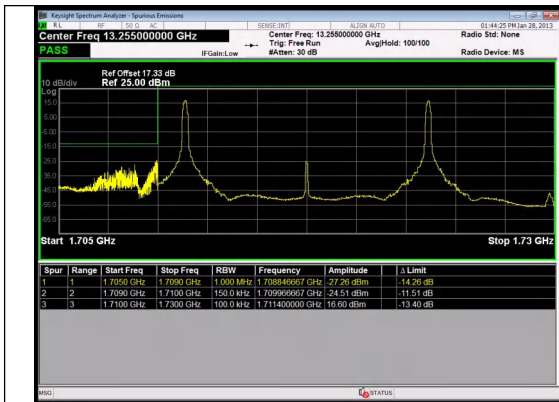

Band 66 15MHz/1717.5/Low QPSK 1@74

Band 66 15MHz/1717.5/Low QPSK 75@0

Band 66 15MHz/1717.5/Low 16QAM 1@0

Band 66 15MHz/1717.5/Low 16QAM 1@74

Band 66 15MHz/1717.5/Low 16QAM 75@0

Band 66 20MHz/1770.0/High QPSK 1@0