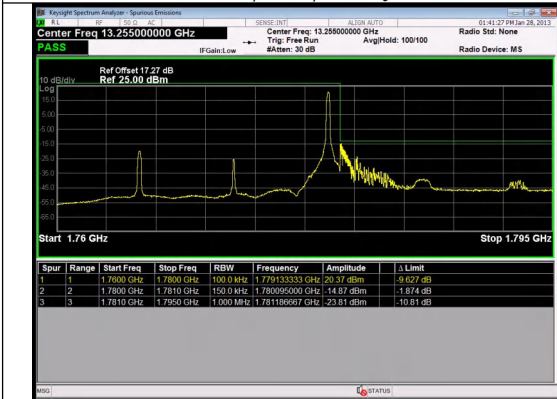

Band 66 10MHz/1750.0/High 16QAM 50@0

Band 66 10MHz/1715.0/Low QPSK 1@49

Band 66 10MHz/1715.0/Low 16QAM 1@0

Band 66 10MHz/1715.0/Low 16QAM 1@49

Band 66 10MHz/1715.0/Low 16QAM 50@

Band 66 15MHz/1772.5/High QPSK 1@0