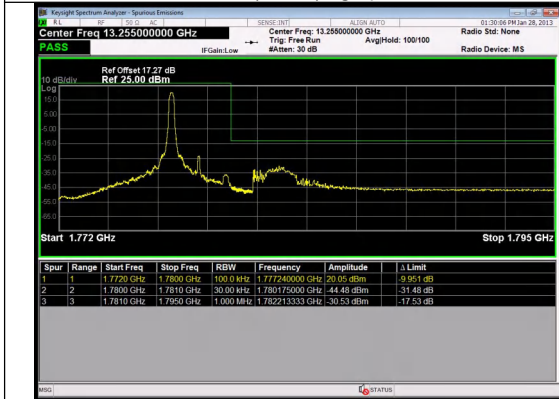

Band 66 3MHz/1778.5/High QPSK 1@14

Band 66 3MHz/1778.5/High 16QAM 1@0