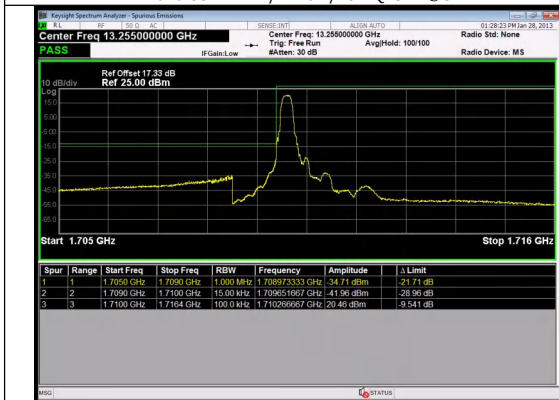

Band 66 1.4MHz/1710.7/Low QPSK 1@5

Band 66 1.4MHz/1710.7/Low 16QAM 1@0