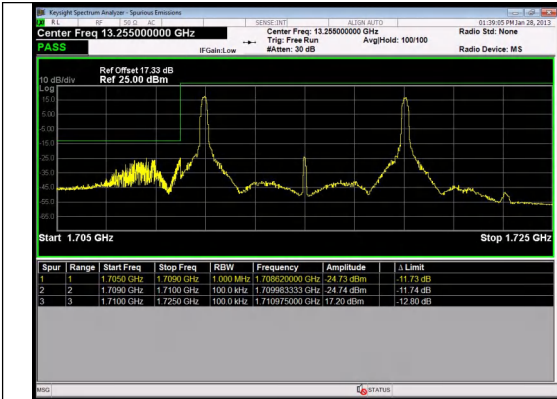

Band 66 10MHz/1750.0/High 16QAM 50@0

Band 66 10MHz/1715.0/Low QPSK 1@49

Band 66 10MHz/1715.0/Low 16QAM 1@0

Band 66 10MHz/1715.0/Low 16QAM 1@49

Band 66 10MHz/1715.0/Low 16QAM 50@

Band 66 15MHz/1772.5/High QPSK 1@0