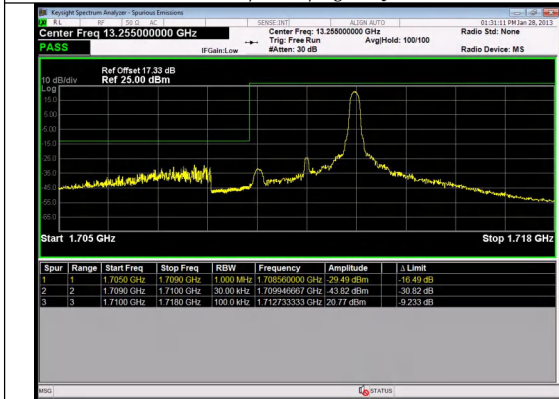

Band 66 3MHz/1778.5/High QPSK 1@14

Band 66 3MHz/1778.5/High QPSK 15@0

Band 66 3MHz/1778.5/High 16QAM 1@0

Band 66 3MHz/1778.5/High 16QAM 1@14

Band 66 3MHz/1778.5/High 16QAM 15@0

Band 66 3MHz/1711.5/Low QPSK 1@0