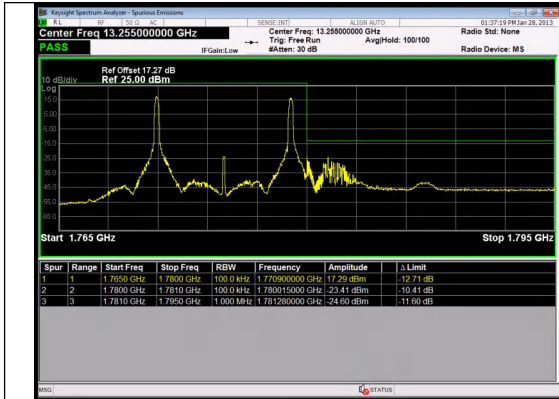

Band 66 10MHz/1775.0/High QPSK 1@49

Band 66 10MHz/1775.0/High QPSK 50@0

Band 66 10MHz/1775.0/High 16QAM 1@49

Band 66 10MHz/1775.0/High 16QAM 1@0

Band 66 10MHz/1775.0/High 16QAM 50@0

Band 66 10MHz/1715.0/Low QPSK 1@0