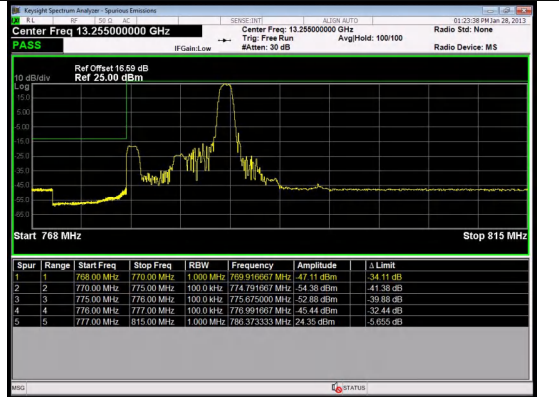

Band 13 10MHz/782.0/High QPSK 50@0

Band 13 10MHz/782.0/High 16QAM 1@49