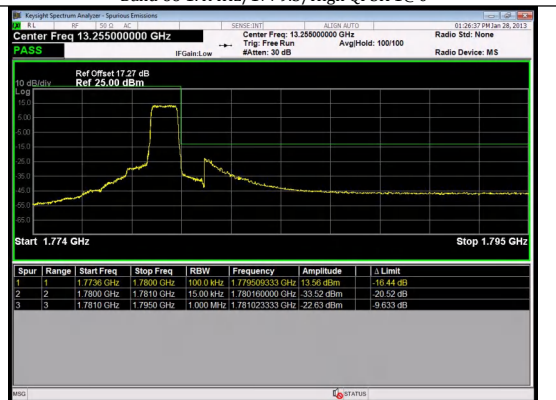

Band 66 1.4MHz/1779.3/High QPSK 1@0

Band 66 1.4MHz/1779.3/High QPSK 6@0