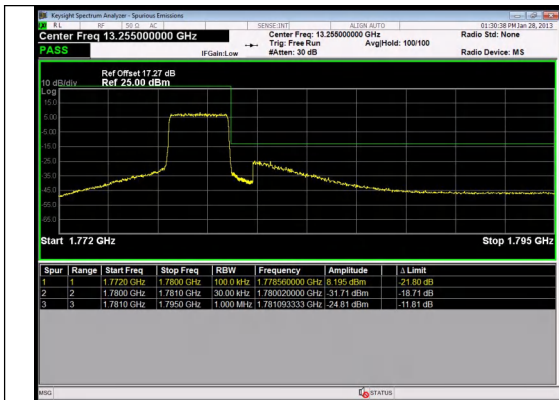

Band 66 3MHz/1778.5/High QPSK 1@14

Band 66 3MHz/1778.5/High QPSK 15@0

Band 66 3MHz/1778.5/High 16QAM 1@0

Band 66 3MHz/1778.5/High 16QAM 1@14

Band 66 3MHz/1778.5/High 16QAM 15@0

Band 66 3MHz/1711.5/Low QPSK 1@0