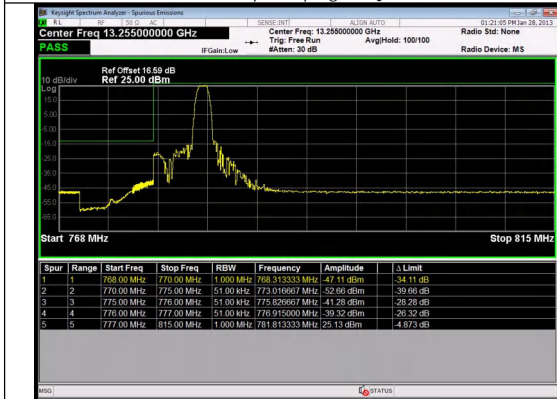

Band 13 5MHz/784.5/High 16QAM 25@0

Band 13 5MHz/779.5/Low QPSK 1@0

Band 13 5MHz/779.5/Low QPSK 1@24

Band 13 5MHz/779.5/Low QPSK 25@0

Band 13 5MHz/779.5/Low 16QAM 1@0

Band 13 5MHz/779.5/Low 16QAM 1@24

Band 13 5MHz/779.5/Low 16QAM 25@0