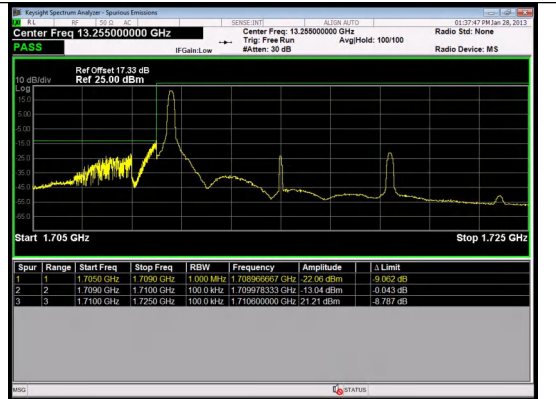

Band 66 10MHz/1775.0/High QPSK 1@49

Band 66 10MHz/1775.0/High QPSK 50@0

Band 66 10MHz/1775.0/High 16QAM 1@49

Band 66 10MHz/1775.0/High 16QAM 1@0

Band 66 10MHz/1775.0/High 16QAM 50@0

Band 66 10MHz/1715.0/Low QPSK 1@0