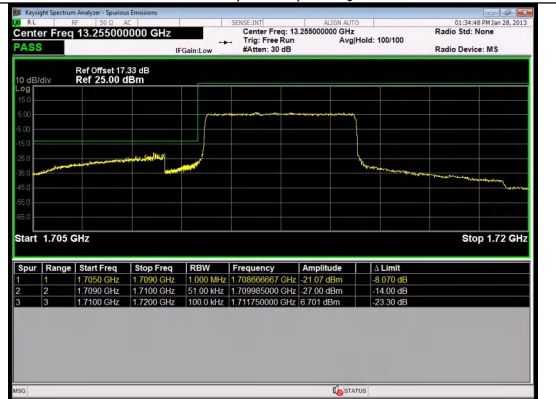

Band 66 5MHz/1712.5/Low QPSK 1@0

Band 66 5MHz/1712.5/Low QPSK 25@0