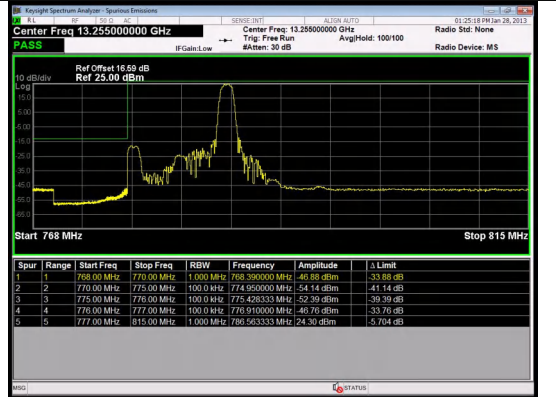

Band 13 10MHz/782.0/Low QPSK 1@0

Band 13 10MHz/782.0/Low QPSK 1@49

Band 13 10MHz/782.0/Low QPSK 50@0

Band 13 10MHz/782.0/Low 16QAM 1@0

Band 13 10MHz/782.0/Low 16QAM 1@49

Band 13 10MHz/782.0/Low 16QAM 50@0

Band 66 1.4MHz/1779.3/High QPSK 1@0