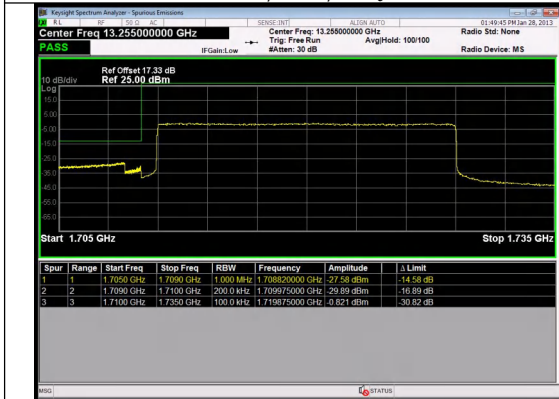

Band 66 20MHz/1770.0/High QPSK 100@0

Band 66 20MHz/1770.0/High 16QAM 1@0

Band 66 20MHz/1770.0/High 16QAM 1@99

Band 66 20MHz/1770.0/High 16QAM 100@0

Band 66 20MHz/1720.0/Low QPSK 1@0

Band 66 20MHz/1720.0/Low QPSK 1@99