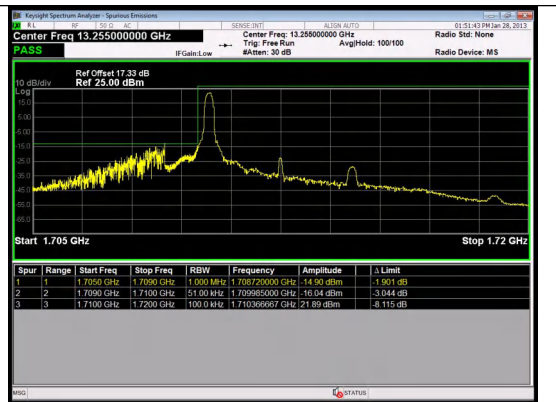

Band 66 5MHz/1777.5/High QPSK 1@24

Band 66 5MHz/1777.5/High QPSK 25@0

Band 66 5MHz/1777.5/High 16QAM 1@0

Band 66 5MHz/1777.5/High 16QAM 1@24

Band 66 5MHz/1777.5/High 16QAM 25@0

Band 66 5MHz/1712.5/Low QPSK 1@0