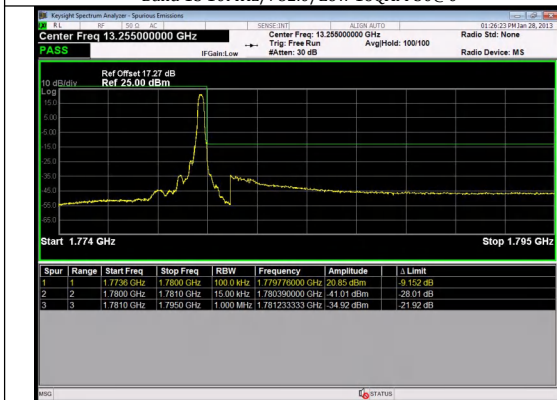

Band 13 10MHz/782.0/Low QPSK 1@0

Band 13 10MHz/782.0/Low QPSK 1@49

Band 13 10MHz/782.0/Low QPSK 50@0

Band 13 10MHz/782.0/Low 16QAM 1@0

Band 13 10MHz/782.0/Low 16QAM 1@49

Band 13 10MHz/782.0/Low 16QAM 50@0

Band 66 1.4MHz/1779.3/High QPSK 1@0