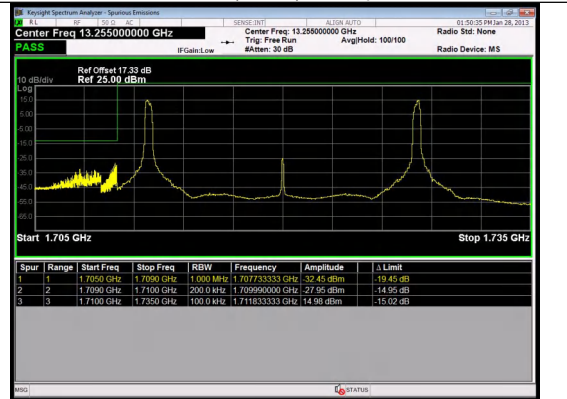

Band 66 20MHz/1720.0/Low 16QAM 1@0

Band 66 20MHz/1720.0/Low 16QAM 100@0

Frequency Stability

Band	Bandwidth (MHz)	Channel	Freq (MHz)	Modulation	RB	Deviation (Hz)	Deviation (ppm)	Limit(ppm)	Verdict	Environment
2	1.4	19193	1909.3	QPSK	6@0	-2.09	-0.00109	±2.5	PASS	VL
2	1.4	19193	1909.3	QPSK	6@0	0.32	0.00017	±2.5	PASS	VN
2	1.4	19193	1909.3	QPSK	6@0	1.96	0.00103	±2.5	PASS	VH
2	1.4	19193	1909.3	QPSK	6@0	1.65	0.00086	±2.5	PASS	-30°C
2	1.4	19193	1909.3	QPSK	6@0	-0.33	-0.00017	±2.5	PASS	-20°C
2	1.4	19193	1909.3	QPSK	6@0	-5.74	-0.003	±2.5	PASS	-10°C
2	1.4	19193	1909.3	QPSK	6@0	0.3	0.00016	±2.5	PASS	0°C
2	1.4	19193	1909.3	QPSK	6@0	1.07	0.00056	±2.5	PASS	10°C
2	1.4	19193	1909.3	QPSK	6@0	4.66	0.00244	±2.5	PASS	20°C