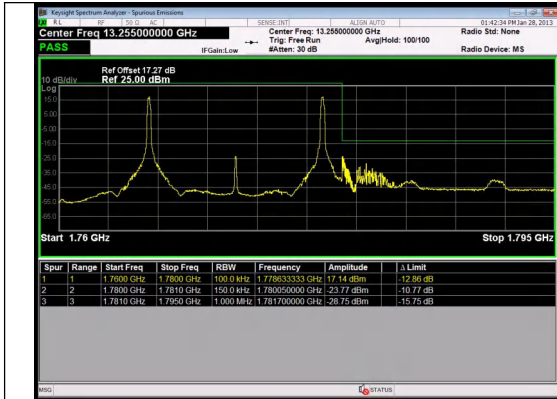

Band 66 15MHz/1772.5/High QPSK 1@74

Band 66 15MHz/1772.5/High QPSK 75@0

Band 66 15MHz/1772.5/High 16QAM 1@0

Band 66 15MHz/1772.5/High 16QAM 1@74

Band 66 15MHz/1772.5/High 16QAM 75@0

Band 66 15MHz/1717.5/Low QPSK 1@0