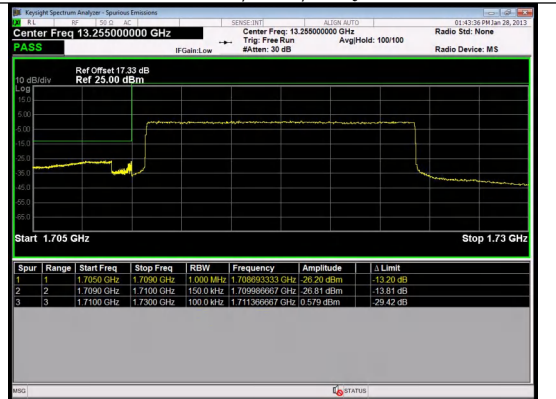

Band 66 15MHz/1717.5/Low QPSK 1@0

Band 66 15MHz/1717.5/Low QPSK 75@0