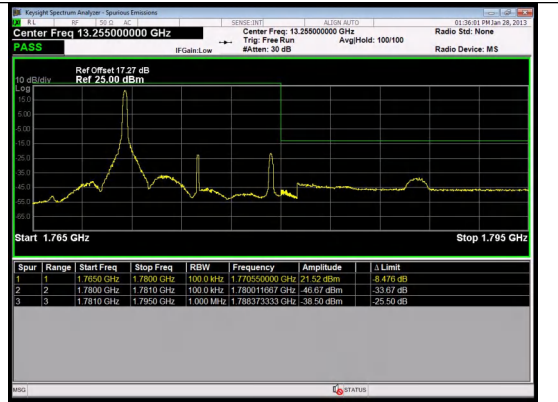

Band 66 5MHz/1712.5/Low QPSK 1@24

Band 66 5MHz/1712.5/Low QPSK 25@0

Band 66 5MHz/1712.5/Low 16QAM 1@0

Band 66 5MHz/1712.5/Low 16QAM 1@24

Band 66 5MHz/1712.5/Low 16QAM 25@0

Band 66 10MHz/1775.0/High QPSK 1@0