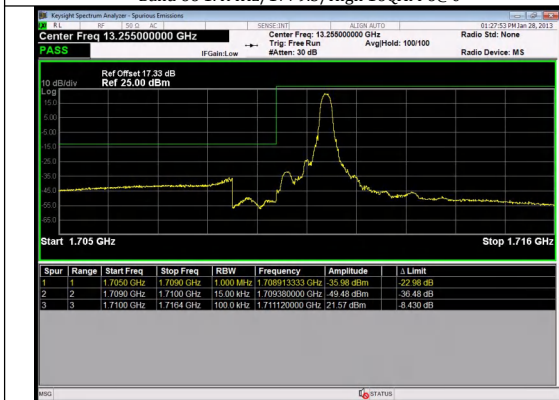

Band 66 1.4MHz/1779.3/High QPSK 1@5

Band 66 1.4MHz/1779.3/High QPSK 6@0

Band 66 1.4MHz/1779.3/High 16QAM 1@0

Band 66 1.4MHz/1779.3/High 16QAM 1@5

Band 66 1.4MHz/1779.3/High 16QAM 6@0

Band 66 1.4MHz/1710.7/Low QPSK 1@0