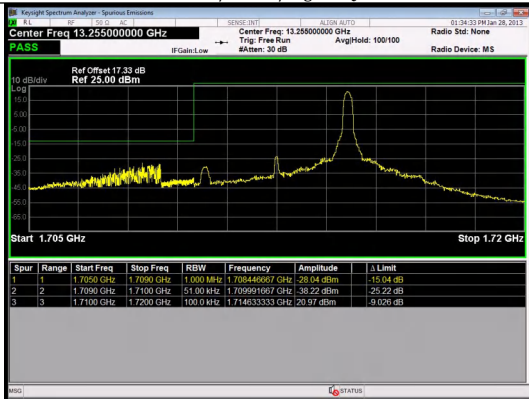

Band 66 5MHz/1777.5/High QPSK 1@24

Band 66 5MHz/1777.5/High QPSK 25@0

Band 66 5MHz/1777.5/High 16QAM 1@0

Band 66 5MHz/1777.5/High 16QAM 1@24

Band 66 5MHz/1777.5/High 16QAM 25@0

Band 66 5MHz/1712.5/Low QPSK 1@0