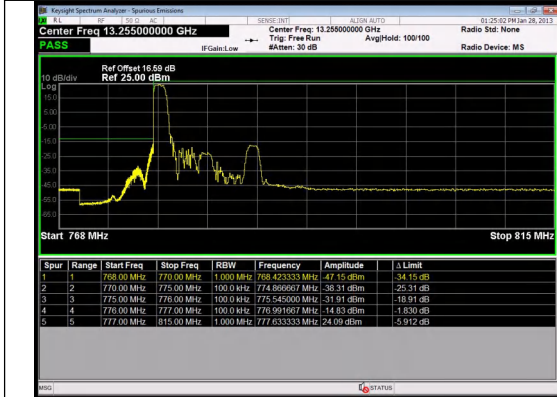

Band 13 10MHz/782.0/Low QPSK 1@49

Band 13 10MHz/782.0/Low 16QAM 1@0