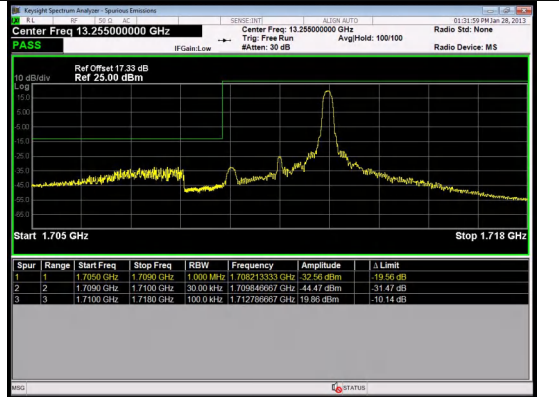

Band 66 3MHz/1711.5/Low QPSK 15@0

Band 66 3MHz/1711.5/Low 16QAM 1@14