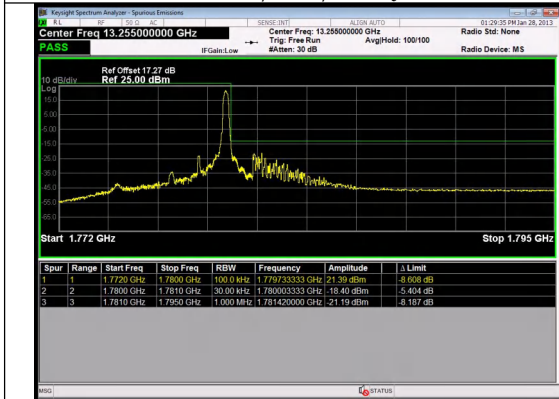

Band 66 1.4MHz/1710.7/Low QPSK 1@5

Band 66 1.4MHz/1710.7/Low QPSK 6@0

Band 66 1.4MHz/1710.7/Low 16QAM 1@0

Band 66 1.4MHz/1710.7/Low 16QAM 1@5

Band 66 1.4MHz/1710.7/Low 16QAM 6@0

Band 66 3MHz/1778.5/High QPSK 1@0