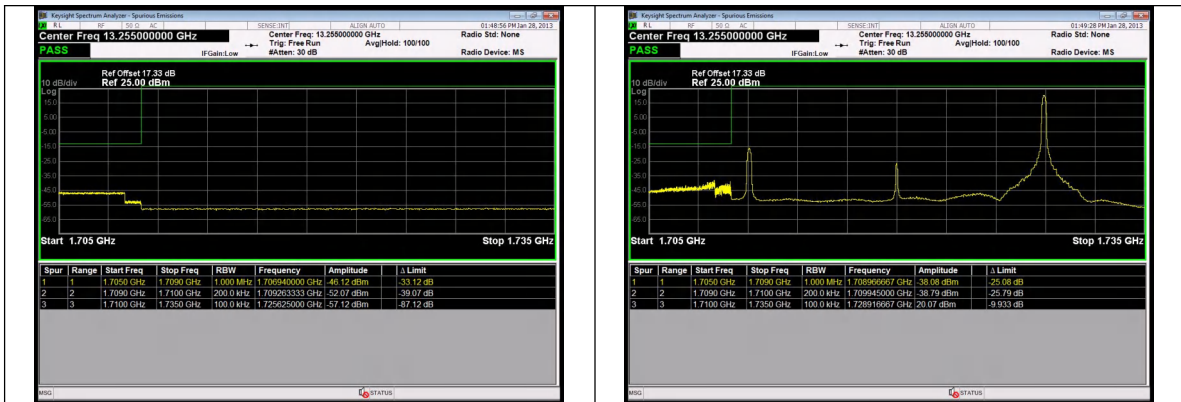

Band 66 20MHz/1770.0/High QPSK 100@0

Band 66 20MHz/1770.0/High 16QAM 1@0

Band 66 20MHz/1770.0/High 16QAM 1@99

Band 66 20MHz/1770.0/High 16QAM 100@0

Band 66 20MHz/1720.0/Low QPSK 1@0

Band 66 20MHz/1720.0/Low QPSK 1@99