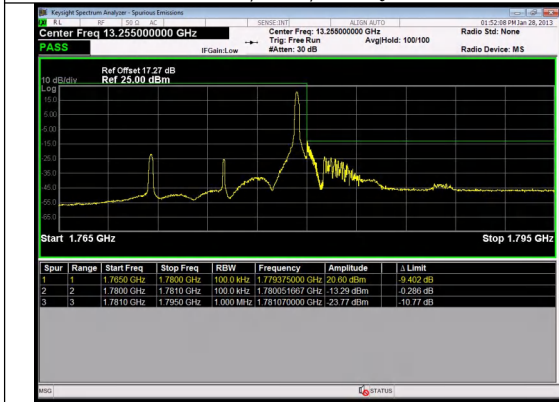

Band 66 5MHz/1712.5/Low QPSK 1@24

Band 66 5MHz/1712.5/Low QPSK 25@0

Band 66 5MHz/1712.5/Low 16QAM 1@0

Band 66 5MHz/1712.5/Low 16QAM 1@24

Band 66 5MHz/1712.5/Low 16QAM 25@0

Band 66 10MHz/1775.0/High QPSK 1@0