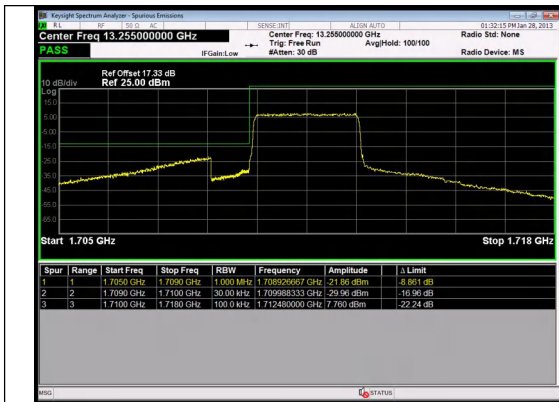

Band 66 3MHz/1711.5/Low QPSK 1@14

Band 66 3MHz/1711.5/Low QPSK 15@0

Band 66 3MHz/1711.5/Low 16QAM 1@0

Band 66 3MHz/1711.5/Low 16QAM 1@14

Band 66 3MHz/1711.5/Low 16QAM 15@0

Band 66 5MHz/1777.5/High QPSK 1@0