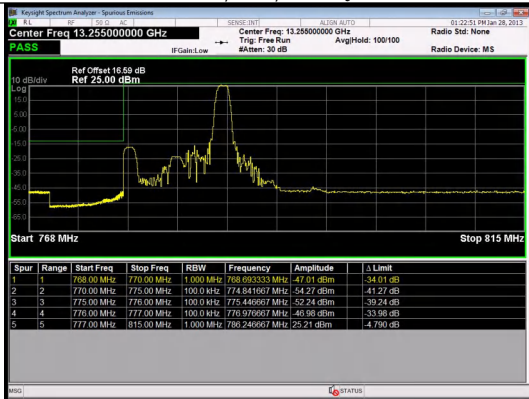

Band 13 5MHz/779.5/Low 16QAM 25@0

Band 13 10MHz/782.0/High QPSK 1@49