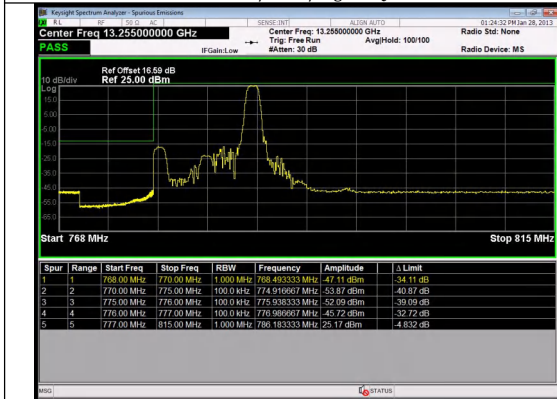

Band 13 10MHz/782.0/High 16QAM 50@0

Band 13 10MHz/782.0/Low QPSK 1@49