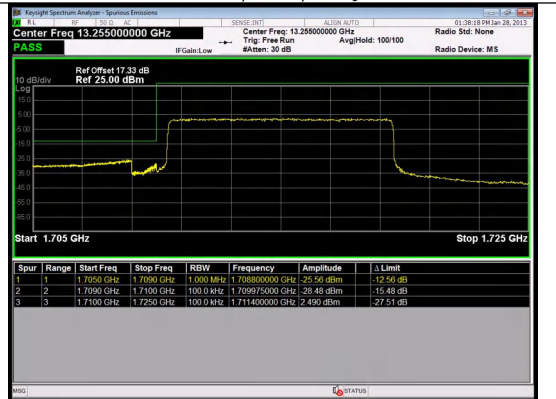

Band 66 10MHz/1715.0/Low QPSK 1@0

Band 66 10MHz/1715.0/Low QPSK 1@49