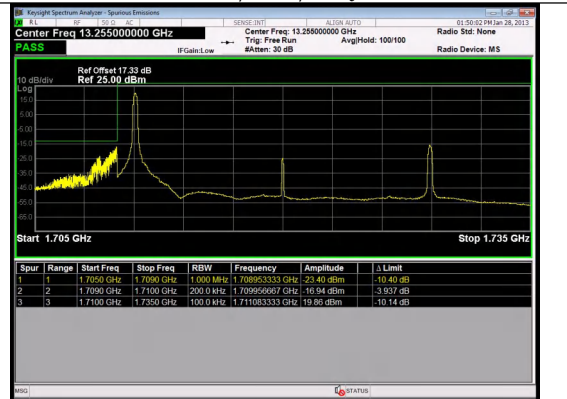

Band 66 20MHz/1770.0/High QPSK 100@0

Band 66 20MHz/1770.0/High 16QAM 1@0

Band 66 20MHz/1770.0/High 16QAM 1@99

Band 66 20MHz/1770.0/High 16QAM 100@0

Band 66 20MHz/1720.0/Low QPSK 1@0

Band 66 20MHz/1720.0/Low QPSK 1@99