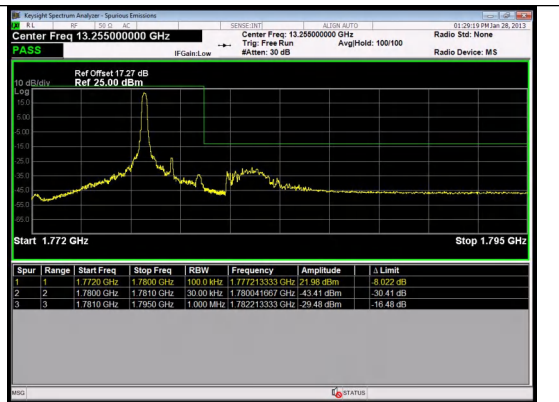

Band 66 1.4MHz/1710.7/Low QPSK 1@5

Band 66 1.4MHz/1710.7/Low QPSK 6@0

Band 66 1.4MHz/1710.7/Low 16QAM 1@0

Band 66 1.4MHz/1710.7/Low 16QAM 1@5

Band 66 1.4MHz/1710.7/Low 16QAM 6@0

Band 66 3MHz/1778.5/High QPSK 1@0