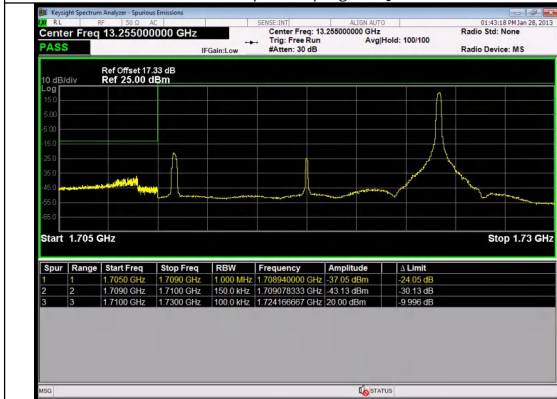

Band 66 15MHz/1772.5/High QPSK 1@74

Band 66 15MHz/1772.5/High QPSK 75@0

Band 66 15MHz/1772.5/High 16QAM 1@0

Band 66 15MHz/1772.5/High 16QAM 1@74

Band 66 15MHz/1772.5/High 16QAM 75@0

Band 66 15MHz/1717.5/Low QPSK 1@0