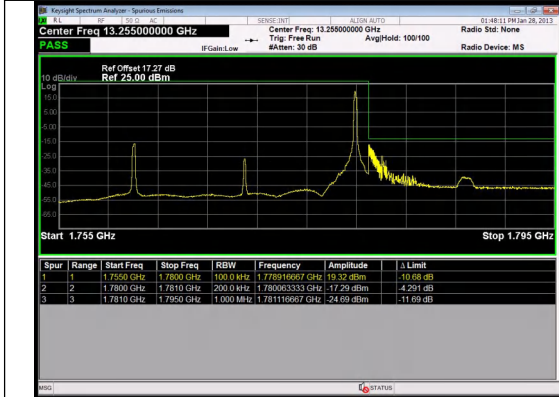

Band 66 20MHz/1770.0/High QPSK 100@0

Band 66 20MHz/1770.0/High 16QAM 1@99