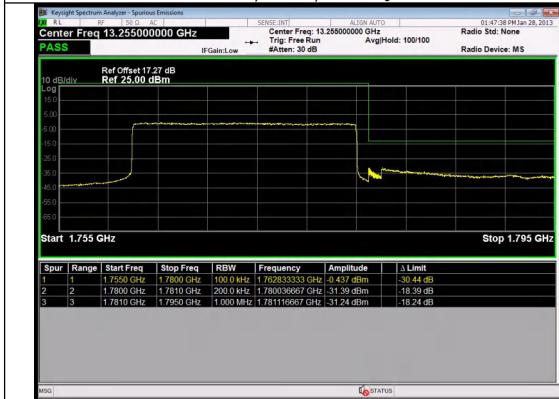

Band 66 15MHz/1717.5/Low QPSK 1@74

Band 66 15MHz/1717.5/Low QPSK 75@0

Band 66 15MHz/1717.5/Low 16QAM 1@0

Band 66 15MHz/1717.5/Low 16QAM 1@74

Band 66 15MHz/1717.5/Low 16QAM 75@0

Band 66 20MHz/1770.0/High QPSK 1@0