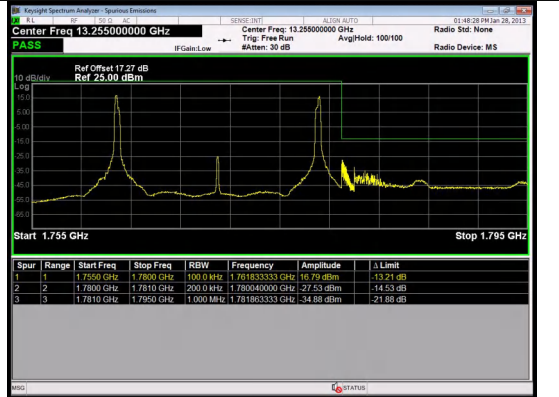

Band 66 20MHz/1770.0/High 16QAM 1@0

Band 66 20MHz/1770.0/High 16QAM 100@0