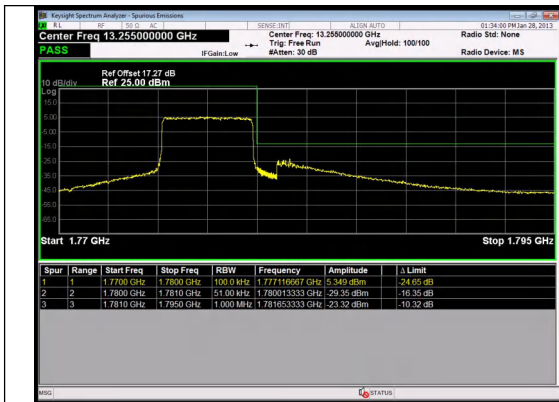

Band 66 5MHz/1777.5/High QPSK 1@24

Band 66 5MHz/1777.5/High QPSK 25@0

Band 66 5MHz/1777.5/High 16QAM 1@0

Band 66 5MHz/1777.5/High 16QAM 1@24

Band 66 5MHz/1777.5/High 16QAM 25@0

Band 66 5MHz/1712.5/Low QPSK 1@0