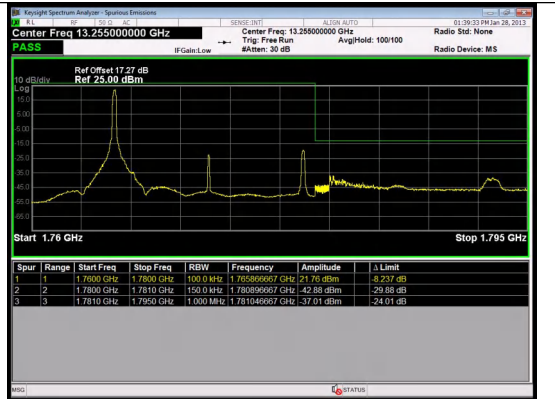

Band 66 10MHz/1750.0/High 16QAM 50@0

Band 66 10MHz/1715.0/Low QPSK 1@49

Band 66 10MHz/1715.0/Low 16QAM 1@0

Band 66 10MHz/1715.0/Low 16QAM 1@49

Band 66 10MHz/1715.0/Low 16QAM 50@

Band 66 15MHz/1772.5/High QPSK 1@0