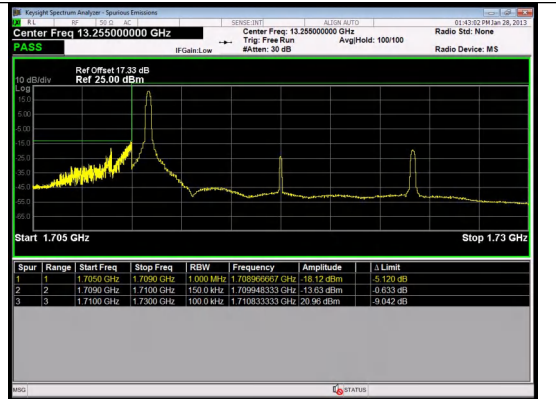

Band 66 15MHz/1772.5/High QPSK 1@74

Band 66 15MHz/1772.5/High QPSK 75@0

Band 66 15MHz/1772.5/High 16QAM 1@0

Band 66 15MHz/1772.5/High 16QAM 1@74

Band 66 15MHz/1772.5/High 16QAM 75@0

Band 66 15MHz/1717.5/Low QPSK 1@0