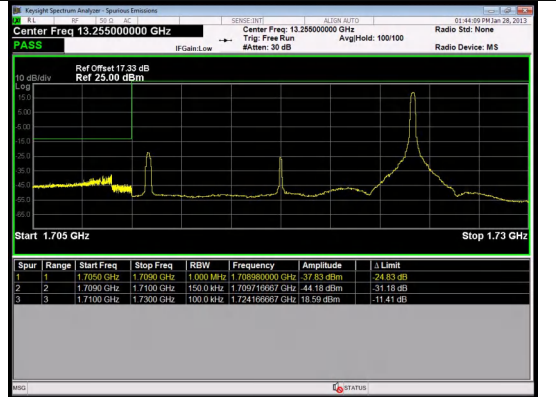

Band 66 15MHz/1717.5/Low QPSK 75@0

Band 66 15MHz/1717.5/Low 16QAM 1@74