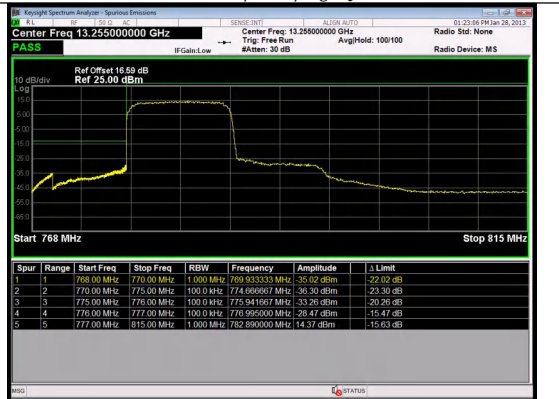

Band 13 10MHz/782.0/High QPSK 1@0

Band 13 10MHz/782.0/High QPSK 50@0