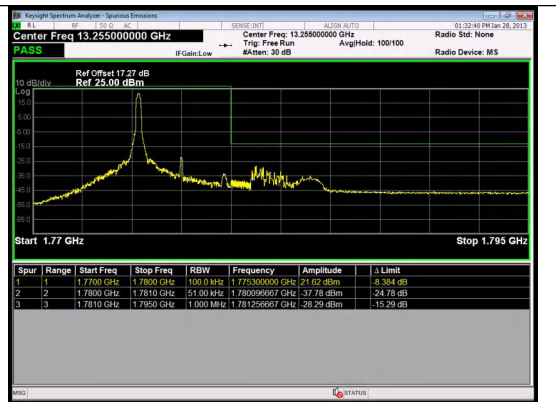

Band 66 3MHz/1711.5/Low QPSK 1@14

Band 66 3MHz/1711.5/Low QPSK 15@0

Band 66 3MHz/1711.5/Low 16QAM 1@0

Band 66 3MHz/1711.5/Low 16QAM 1@14

Band 66 3MHz/1711.5/Low 16QAM 15@0

Band 66 5MHz/1777.5/High QPSK 1@0