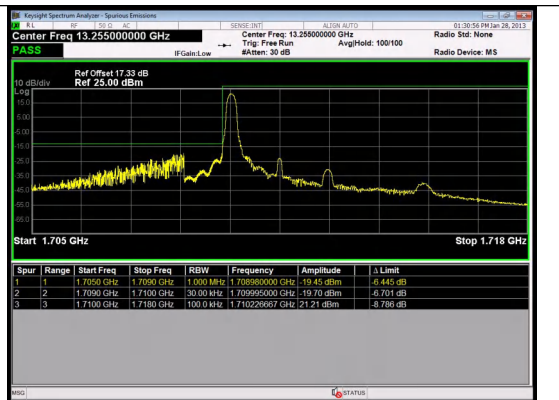

Band 66 3MHz/1778.5/High QPSK 1@14

Band 66 3MHz/1778.5/High QPSK 15@0

Band 66 3MHz/1778.5/High 16QAM 1@0

Band 66 3MHz/1778.5/High 16QAM 1@14

Band 66 3MHz/1778.5/High 16QAM 15@0

Band 66 3MHz/1711.5/Low QPSK 1@0