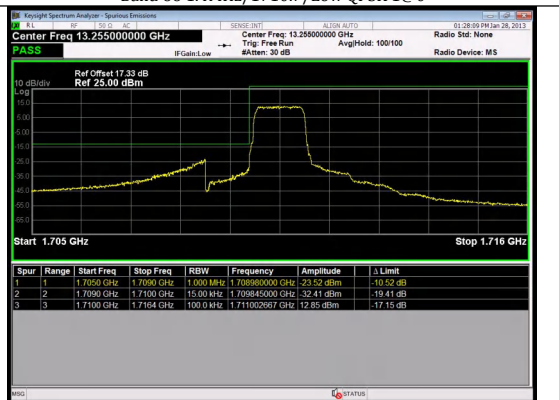

Band 66 1.4MHz/1710.7/Low QPSK 1@0

Band 66 1.4MHz/1710.7/Low QPSK 6@0