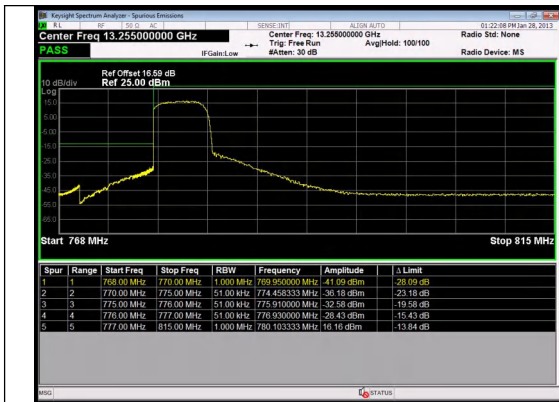

Band 13 5MHz/784.5/High 16QAM 25@0

Band 13 5MHz/779.5/Low QPSK 1@0

Band 13 5MHz/779.5/Low QPSK 1@24

Band 13 5MHz/779.5/Low QPSK 25@0

Band 13 5MHz/779.5/Low 16QAM 1@0

Band 13 5MHz/779.5/Low 16QAM 1@24

Band 13 5MHz/779.5/Low 16QAM 25@0