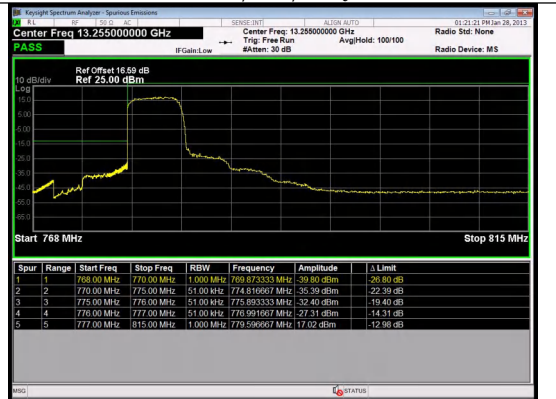

Band 13 5MHz/784.5/High 16QAM 25@0

Band 13 5MHz/779.5/Low QPSK 1@0

Band 13 5MHz/779.5/Low QPSK 1@24

Band 13 5MHz/779.5/Low QPSK 25@0

Band 13 5MHz/779.5/Low 16QAM 1@0

Band 13 5MHz/779.5/Low 16QAM 1@24

Band 13 5MHz/779.5/Low 16QAM 25@0