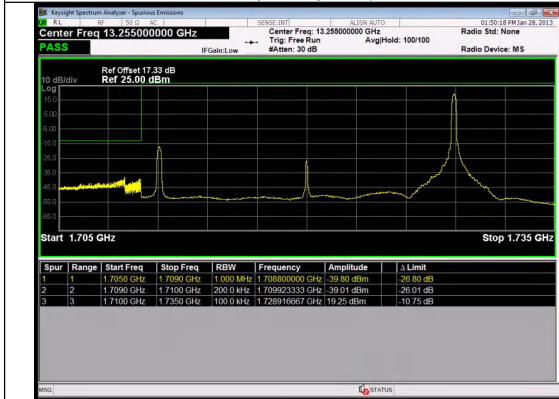

Band 66 20MHz/1720.0/Low QPSK 100@0

Band 66 20MHz/1720.0/Low 16QAM 1@99

Frequency Stability

Band	Bandwidth (MHz)	Channel	Freq (MHz)	Modulation	RB	Deviation (Hz)	Deviation (ppm)	Limit(ppm)	Verdict	Environment
2	1.4	19193	1909.3	QPSK	6@0	-2.09	-0.00109	±2.5	PASS	VL
2	1.4	19193	1909.3	QPSK	6@0	0.32	0.00017	±2.5	PASS	VN
2	1.4	19193	1909.3	QPSK	6@0	1.96	0.00103	±2.5	PASS	VH
2	1.4	19193	1909.3	QPSK	6@0	1.65	0.00086	±2.5	PASS	-30°C
2	1.4	19193	1909.3	QPSK	6@0	-0.33	-0.00017	±2.5	PASS	-20°C
2	1.4	19193	1909.3	QPSK	6@0	-5.74	-0.003	±2.5	PASS	-10°C
2	1.4	19193	1909.3	QPSK	6@0	0.3	0.00016	±2.5	PASS	0°C
2	1.4	19193	1909.3	QPSK	6@0	1.07	0.00056	±2.5	PASS	10°C
2	1.4	19193	1909.3	QPSK	6@0	4.66	0.00244	±2.5	PASS	20°C