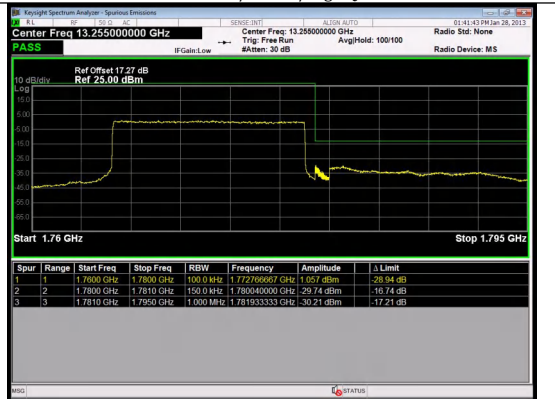

Band 66 15MHz/1772.5/High QPSK 1@0

Band 66 15MHz/1772.5/High QPSK 75@0