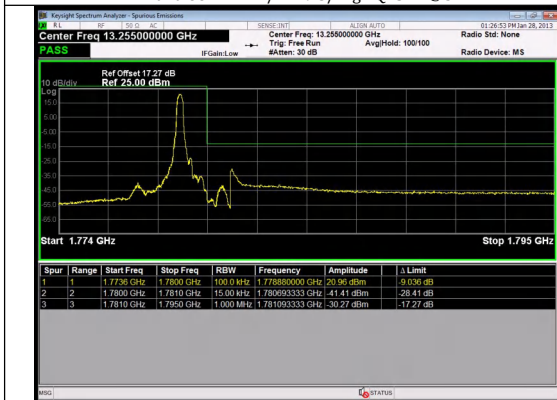

Band 66 1.4MHz/1779.3/High QPSK 1@5

Band 66 1.4MHz/1779.3/High 16QAM 1@0