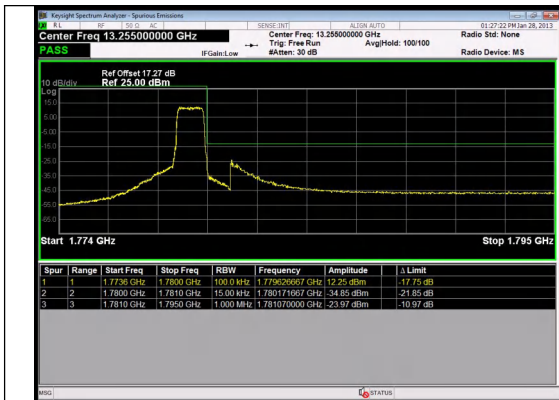

Band 66 1.4MHz/1779.3/High QPSK 1@5

Band 66 1.4MHz/1779.3/High QPSK 6@0

Band 66 1.4MHz/1779.3/High 16QAM 1@0

Band 66 1.4MHz/1779.3/High 16QAM 1@5

Band 66 1.4MHz/1779.3/High 16QAM 6@0

Band 66 1.4MHz/1710.7/Low QPSK 1@0