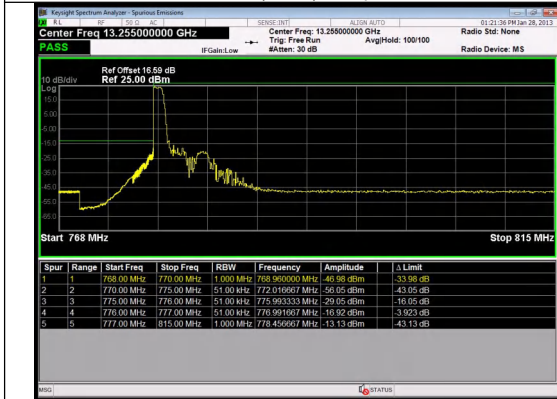

Band 13 5MHz/784.5/High 16QAM 25@0

Band 13 5MHz/779.5/Low QPSK 1@0

Band 13 5MHz/779.5/Low QPSK 1@24

Band 13 5MHz/779.5/Low QPSK 25@0

Band 13 5MHz/779.5/Low 16QAM 1@0

Band 13 5MHz/779.5/Low 16QAM 1@24

Band 13 5MHz/779.5/Low 16QAM 25@0

Band 13 10MHz/782.0/High QPSK 1@0

Band 13 10MHz/782.0/High QPSK 1@49

Band 13 10MHz/782.0/High QPSK 50@0

Band 13 10MHz/782.0/High 16QAM 1@0

Band 13 10MHz/782.0/High 16QAM 1@49

Band 13 10MHz/782.0/High 16QAM 50@0