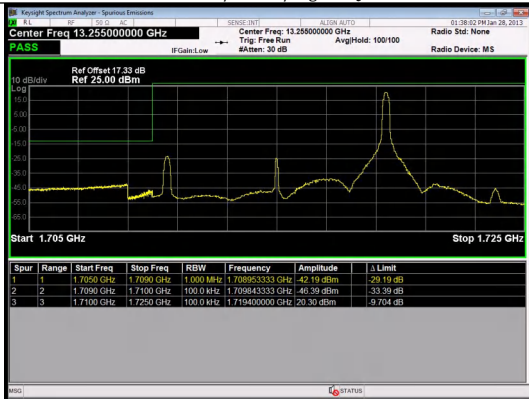

Band 66 10MHz/1775.0/High QPSK 1@49

Band 66 10MHz/1775.0/High QPSK 50@0

Band 66 10MHz/1775.0/High 16QAM 1@49

Band 66 10MHz/1775.0/High 16QAM 1@0

Band 66 10MHz/1775.0/High 16QAM 50@0

Band 66 10MHz/1715.0/Low QPSK 1@0