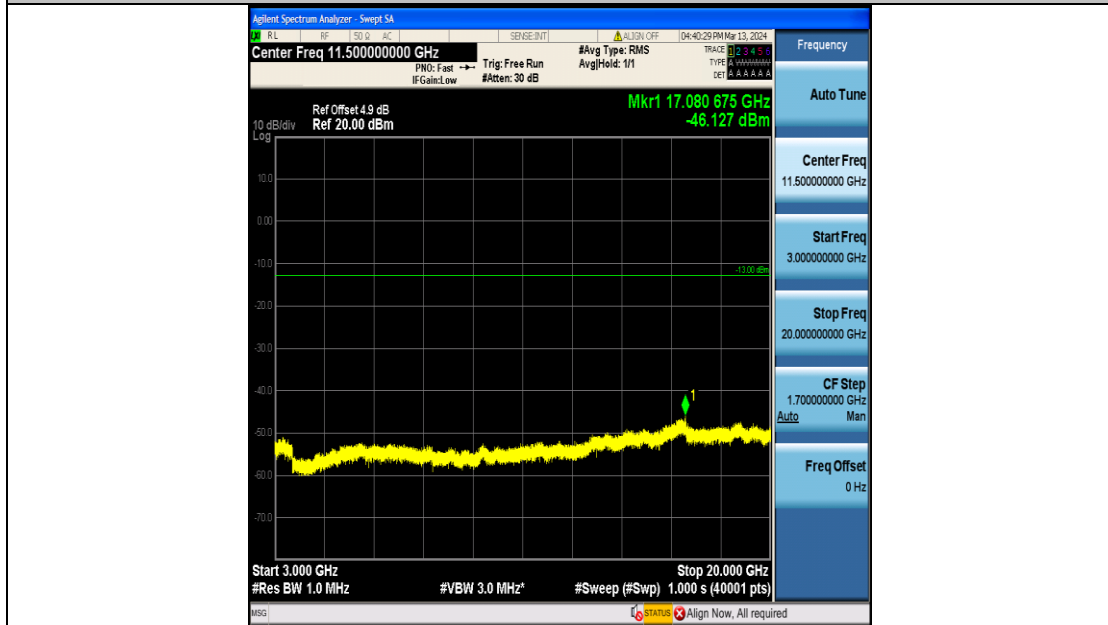

Band66_15MHz_QPSK_132047_75RB#0_1000~3000_1000~3000

Band66_15MHz_QPSK_132047_75RB#0_3000~20000_3000~20000