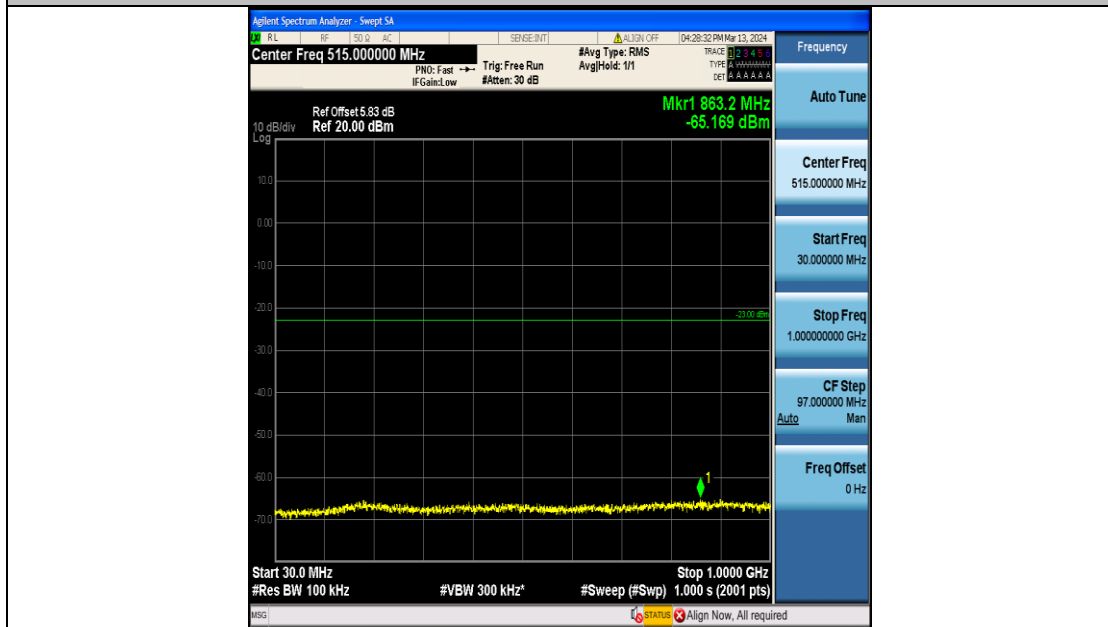

Band66_10MHz_QPSK_132322_50RB#0_0.15~30_0.15~30

Band66_10MHz_QPSK_132322_50RB#0_30~1000_30~1000