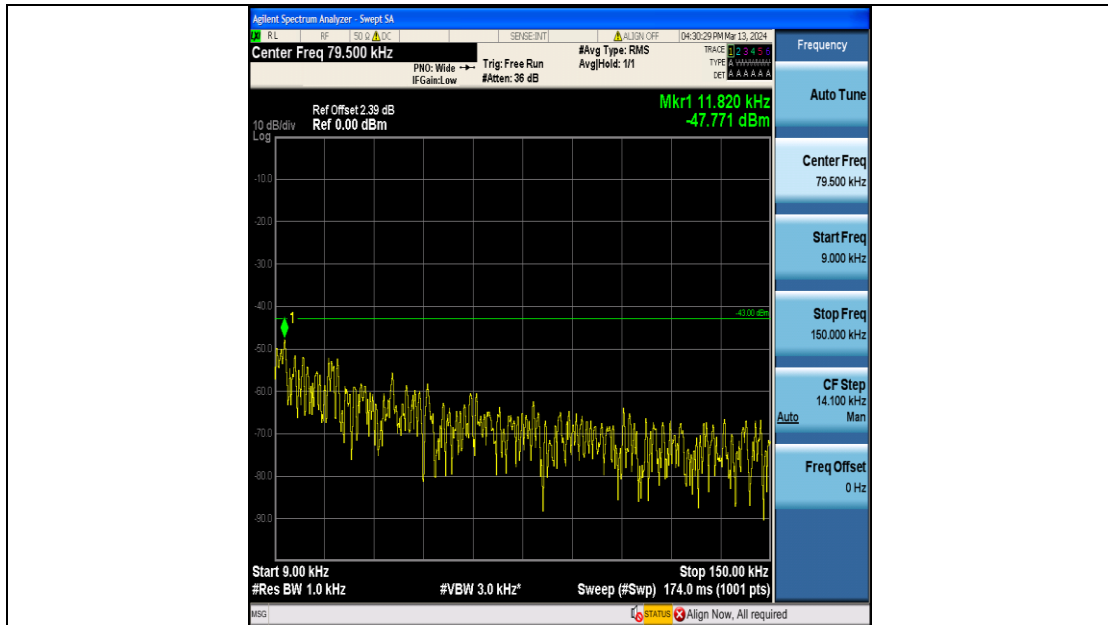

Band66_10MHz_QPSK_132622_50RB#0_0.009~0.15_0.009~0.15

Band66_10MHz_QPSK_132622_50RB#0_0.15~30_0.15~30

Band66_10MHz_QPSK_132622_50RB#0_30~1000_30~1000

Band66_10MHz_QPSK_132622_50RB#0_1000~3000_1000~3000

Band66_10MHz_QPSK_132622_50RB#0_3000~20000_3000~20000