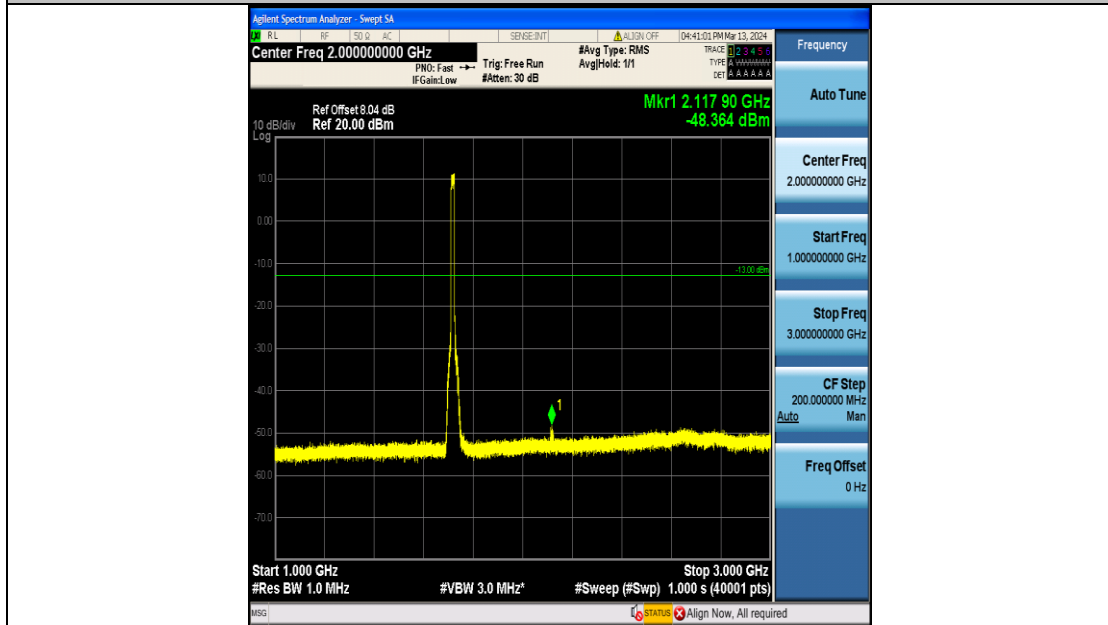

Band66_15MHz_16QAM_132047_75RB#0_30~1000_30~1000

Band66_15MHz_16QAM_132047_75RB#0_1000~3000_1000~3000