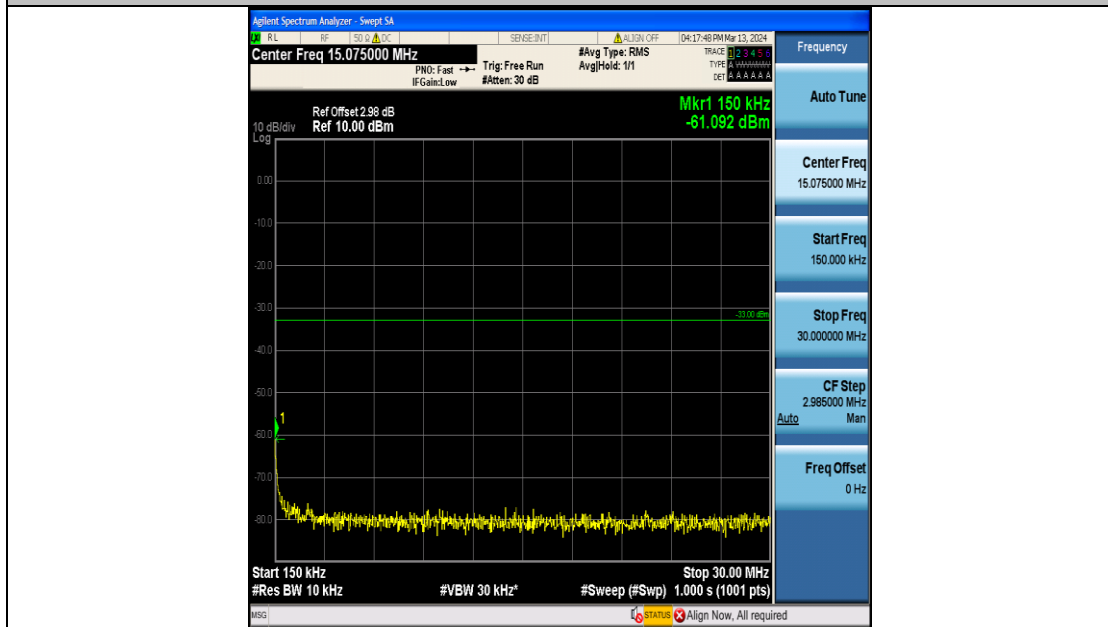

Band66_5MHz_16QAM_132322_25RB#0_0.009~0.15_0.009~0.15

Band66_5MHz_16QAM_132322_25RB#0_0.15~30_0.15~30