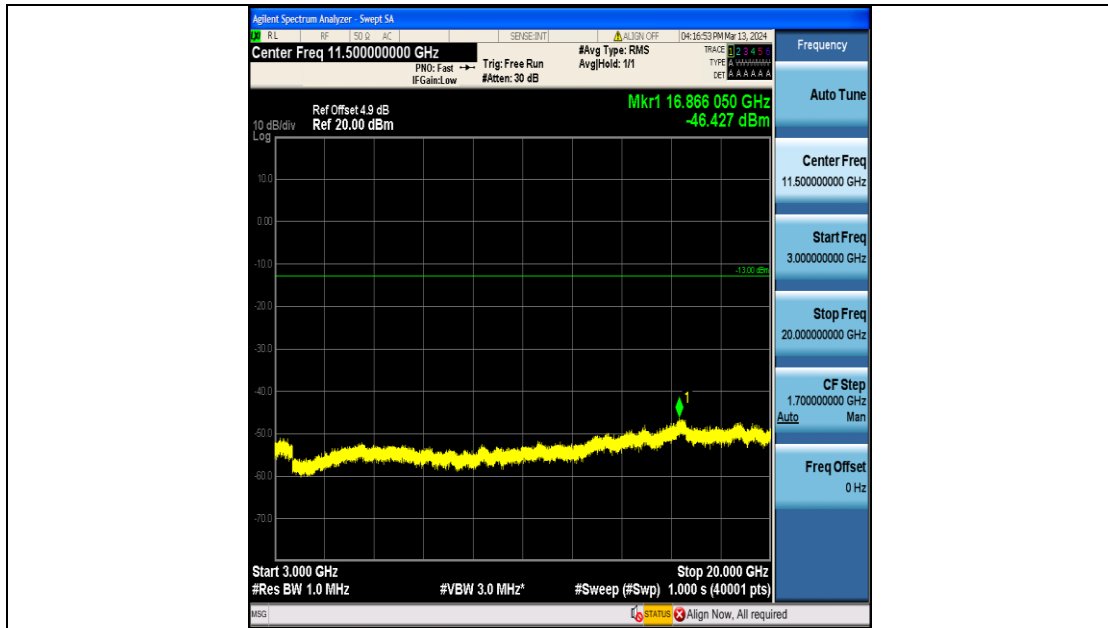

Band66_5MHz_QPSK_131997_25RB#0_3000~20000_3000~20000

Band66_5MHz_16QAM_131997_25RB#0_0.009~0.15_0.009~0.15

Band66_5MHz_16QAM_131997_25RB#0_0.15~30_0.15~30

Band66_5MHz_16QAM_131997_25RB#0_30~1000_30~1000

Band66_5MHz_16QAM_131997_25RB#0_1000~3000_1000~3000