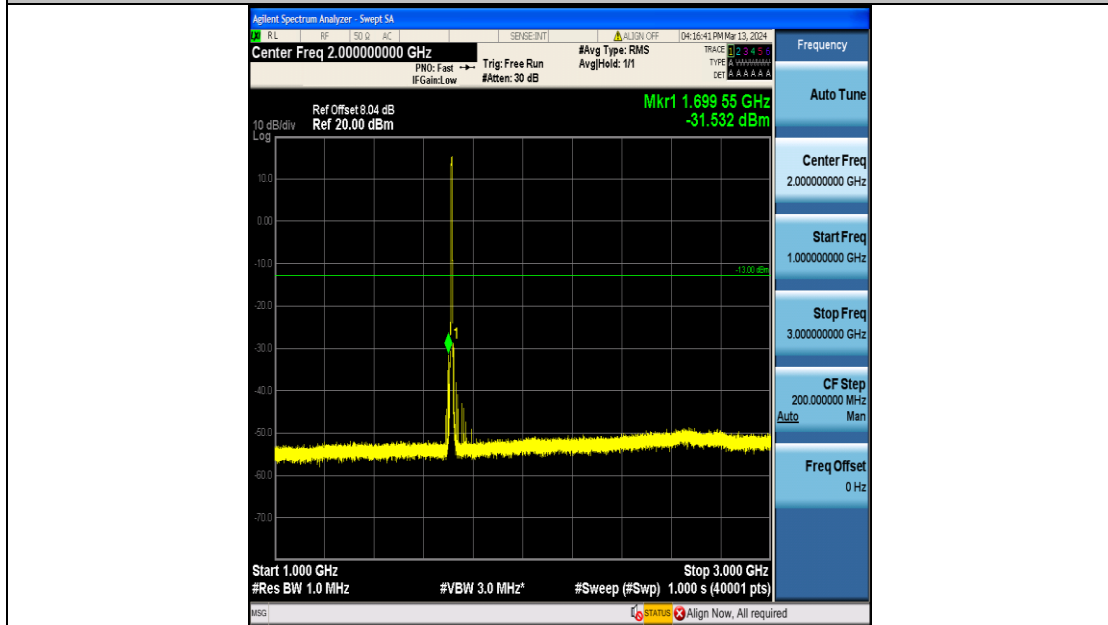

Band66_5MHz_QPSK_131997_25RB#0_3000~20000_3000~20000

Band66_5MHz_16QAM_131997_25RB#0_0.009~0.15_0.009~0.15

Band66_5MHz_16QAM_131997_25RB#0_0.15~30_0.15~30

Band66_5MHz_16QAM_131997_25RB#0_30~1000_30~1000

Band66_5MHz_16QAM_131997_25RB#0_1000~3000_1000~3000