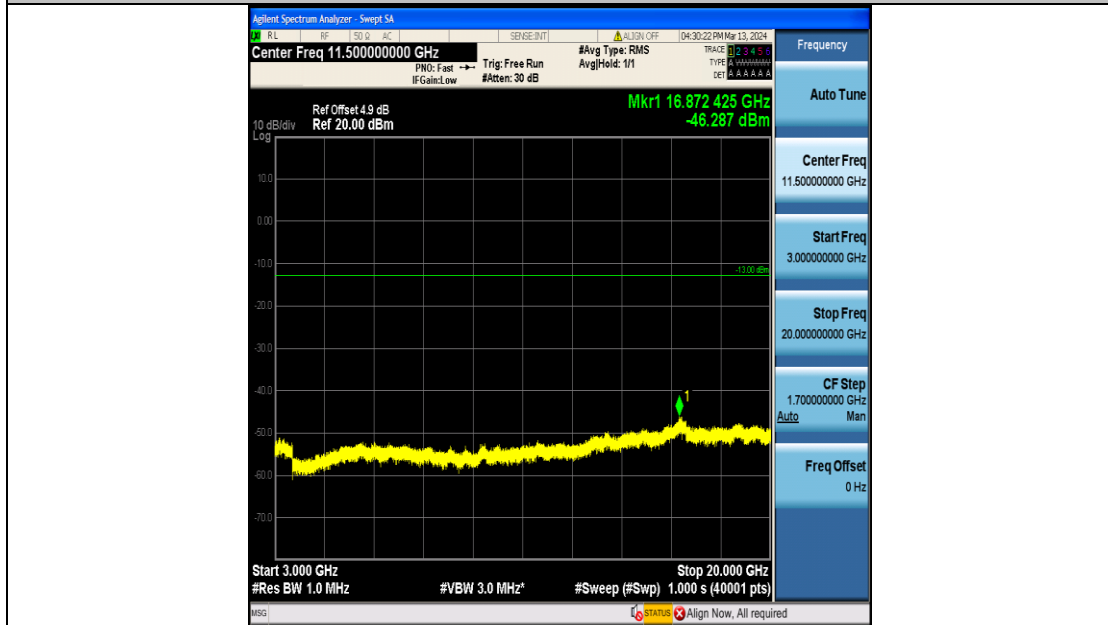

Band66_10MHz_QPSK_132622_50RB#0_0.009~0.15_0.009~0.15

Band66_10MHz_QPSK_132622_50RB#0_0.15~30_0.15~30

Band66_10MHz_QPSK_132622_50RB#0_30~1000_30~1000

Band66_10MHz_QPSK_132622_50RB#0_1000~3000_1000~3000

Band66_10MHz_QPSK_132622_50RB#0_3000~20000_3000~20000