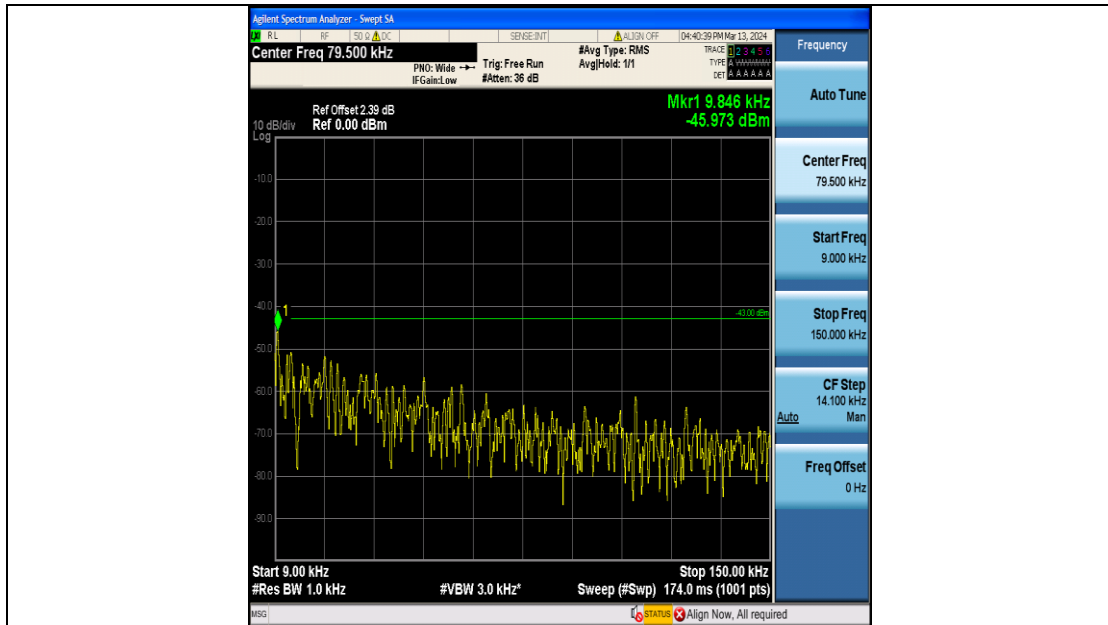

Band66_15MHz_QPSK_132047_75RB#0_3000~20000_3000~20000

Band66_15MHz_16QAM_132047_75RB#0_0.009~0.15_0.009~0.15