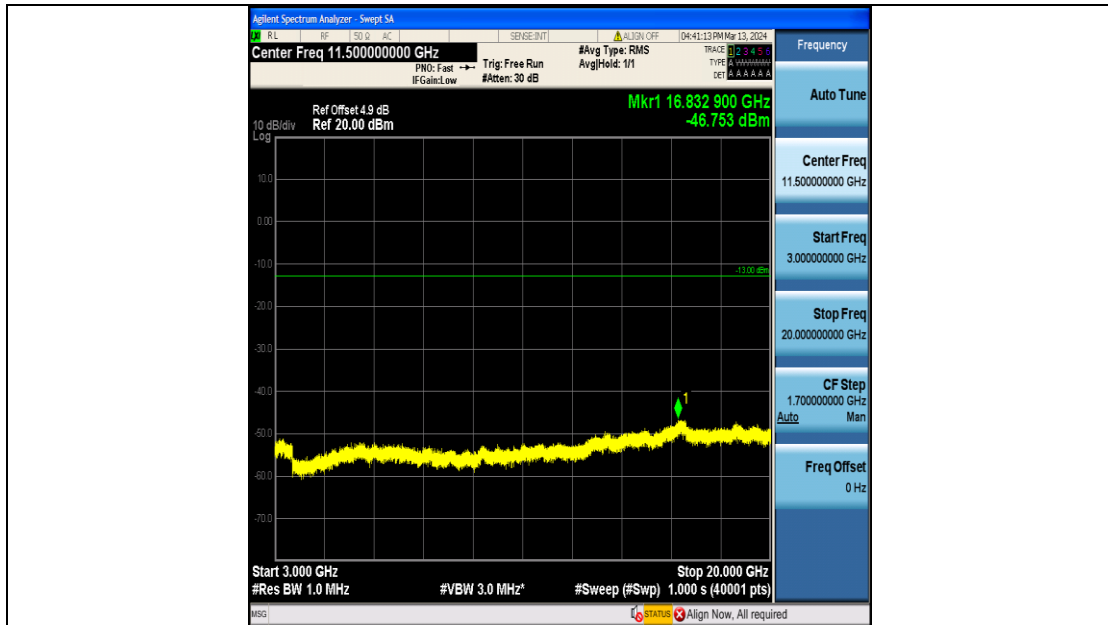

Band66_15MHz_16QAM_132047_75RB#0_1000~3000_1000~3000

Band66_15MHz_16QAM_132047_75RB#0_3000~20000_3000~20000