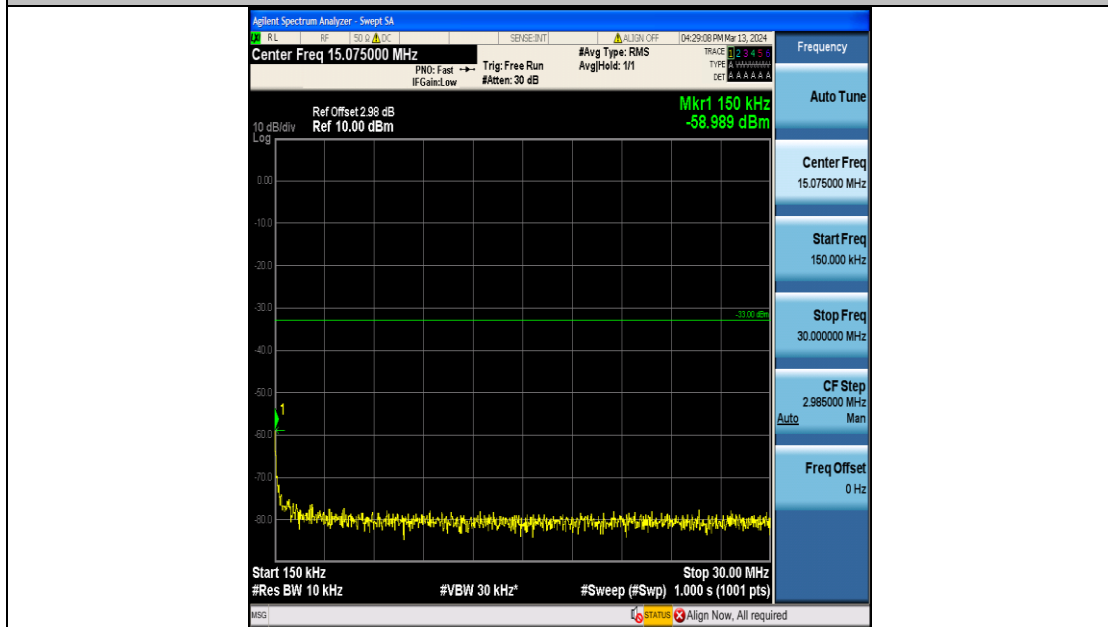

Band66_10MHz_QPSK_132322_50RB#0_0.15~30_0.15~30

Band66_10MHz_QPSK_132322_50RB#0_30~1000_30~1000

Band66_10MHz_QPSK_132322_50RB#0_1000~3000_1000~3000

Band66_10MHz_QPSK_132322_50RB#0_3000~20000_3000~20000

Band66_10MHz_16QAM_132322_50RB#0_0.009~0.15_0.009~0.15