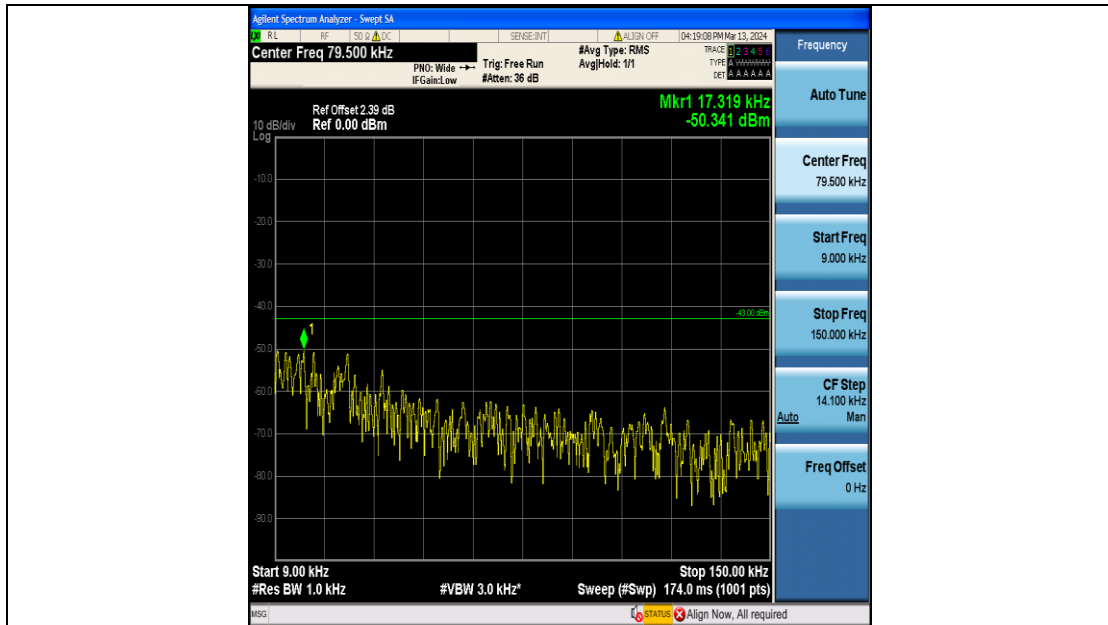

Band66_5MHz_QPSK_132647_25RB#0_3000~20000_3000~20000

Band66_5MHz_16QAM_132647_25RB#0_0.009~0.15_0.009~0.15