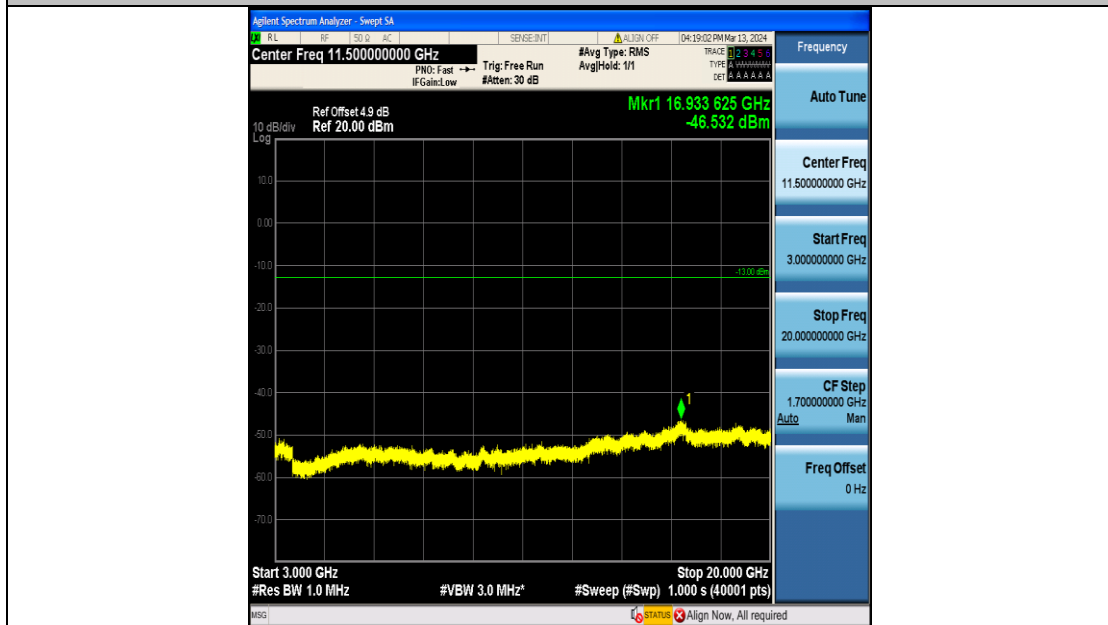

Band66_5MHz_16QAM_132322_25RB#0_3000~20000_3000~20000

Band66_5MHz_QPSK_132647_25RB#0_0.009~0.15_0.009~0.15

Band66_5MHz_QPSK_132647_25RB#0_0.15~30_0.15~30

Band66_5MHz_QPSK_132647_25RB#0_30~1000_30~1000

Band66_5MHz_QPSK_132647_25RB#0_1000~3000_1000~3000