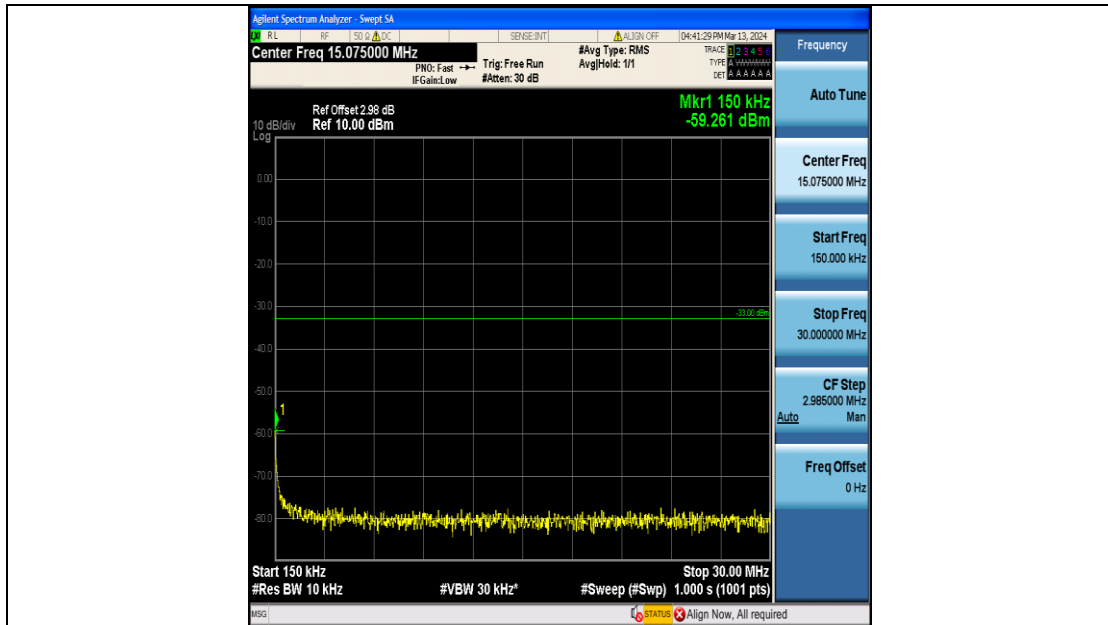

Band66_15MHz_16QAM_132047_75RB#0_30~1000_30~1000

Band66_15MHz_16QAM_132047_75RB#0_1000~3000_1000~3000

Band66_15MHz_16QAM_132047_75RB#0_3000~20000_3000~20000

Band66_15MHz_QPSK_132322_75RB#0_0.009~0.15_0.009~0.15