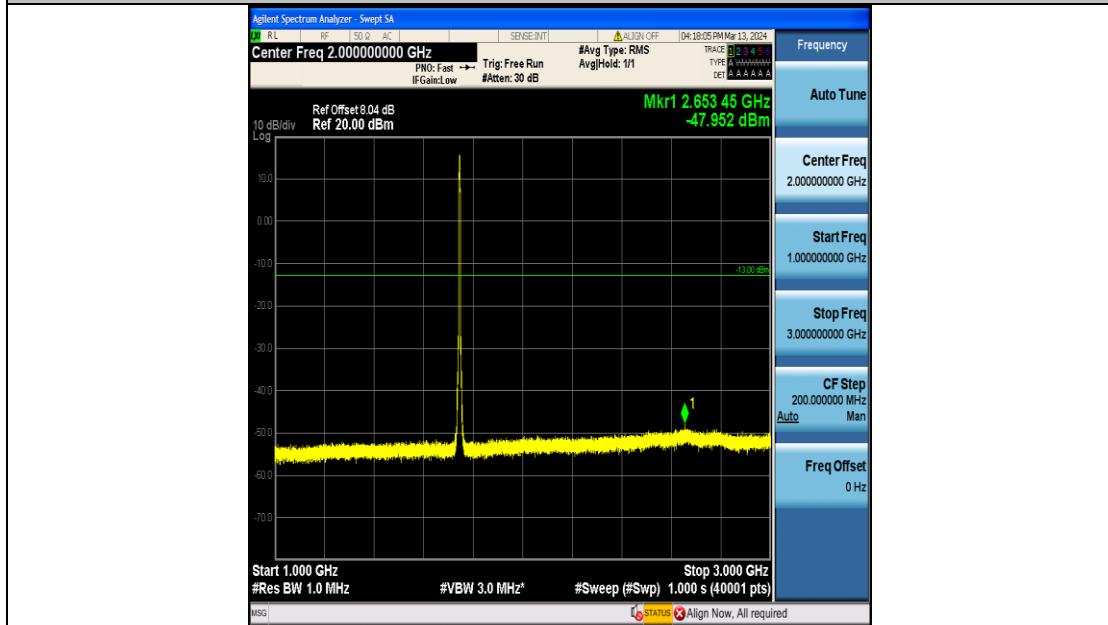

Band66_5MHz_QPSK_132322_25RB#0_3000~20000_3000~20000

Band66_5MHz_16QAM_132322_25RB#0_0.009~0.15_0.009~0.15

Band66_5MHz_16QAM_132322_25RB#0_0.15~30_0.15~30

Band66_5MHz_16QAM_132322_25RB#0_30~1000_30~1000

Band66_5MHz_16QAM_132322_25RB#0_1000~3000_1000~3000