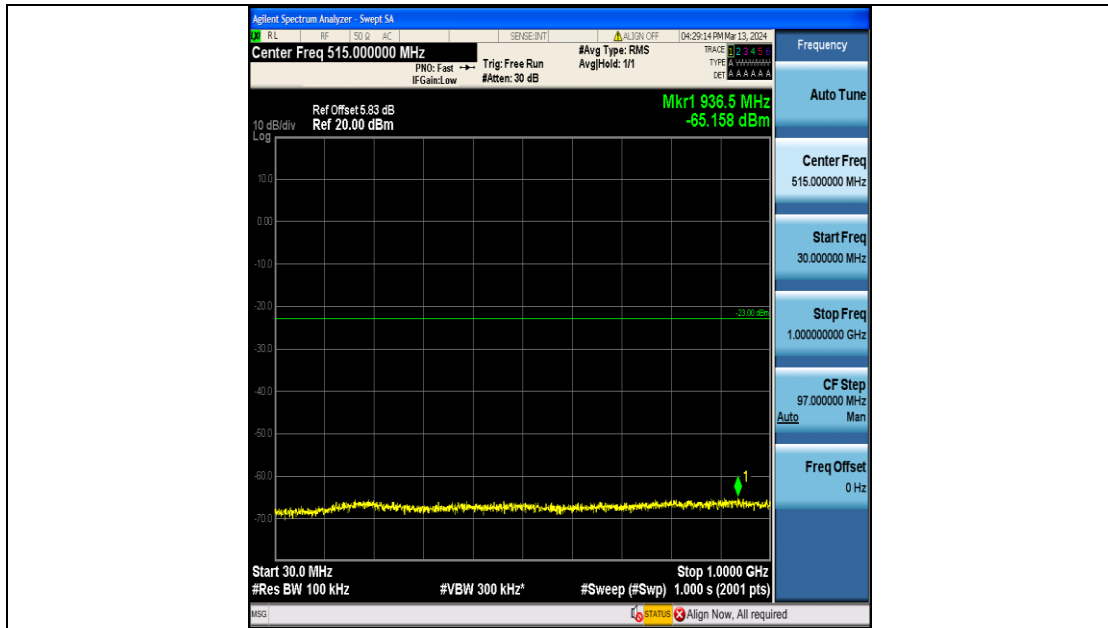

Band66_10MHz_16QAM_132322_50RB#0_0.15~30_0.15~30

Band66_10MHz_16QAM_132322_50RB#0_30~1000_30~1000