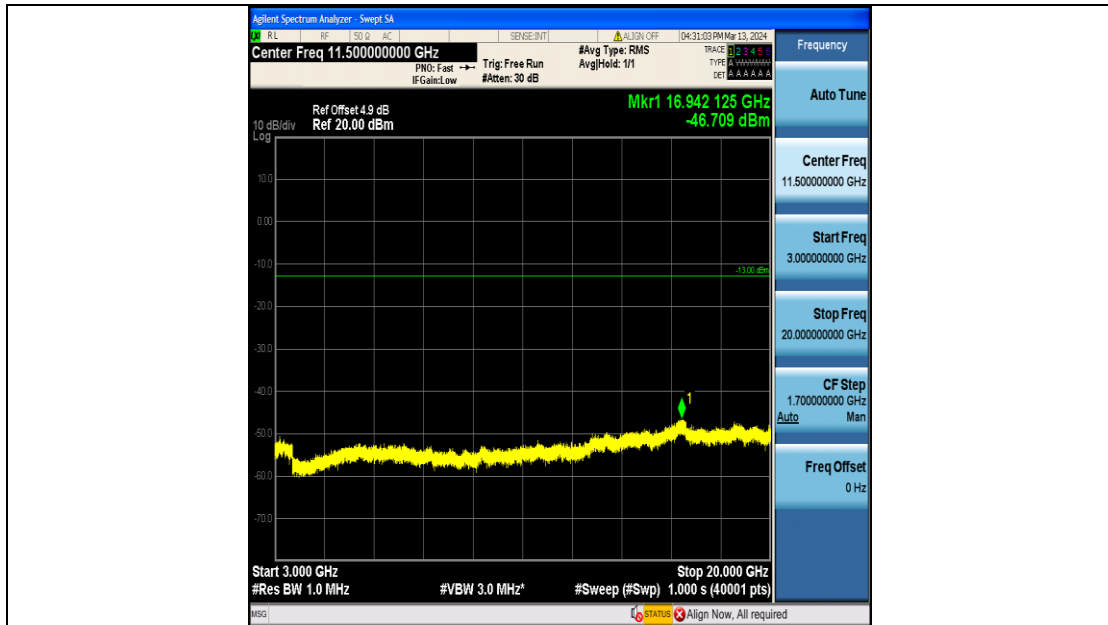

Band66_10MHz_16QAM_132622_50RB#0_0.009~0.15_0.009~0.15

Band66_10MHz_16QAM_132622_50RB#0_0.15~30_0.15~30

Band66_10MHz_16QAM_132622_50RB#0_30~1000_30~1000

Band66_10MHz_16QAM_132622_50RB#0_1000~3000_1000~3000