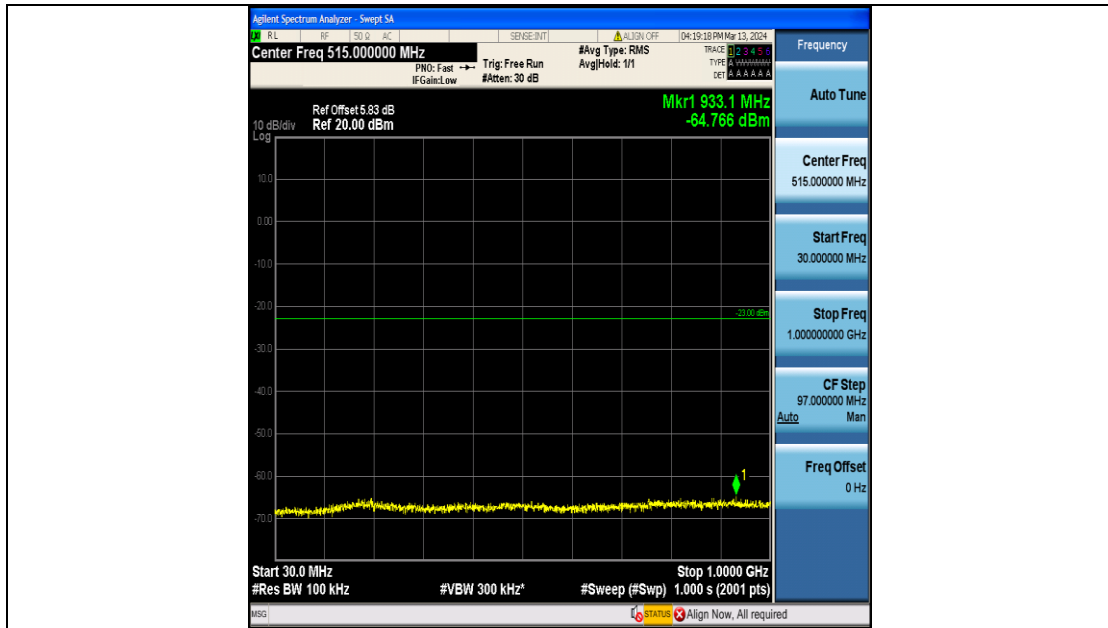

Band66_5MHz_16QAM_132647_25RB#0_0.15~30_0.15~30

Band66_5MHz_16QAM_132647_25RB#0_30~1000_30~1000