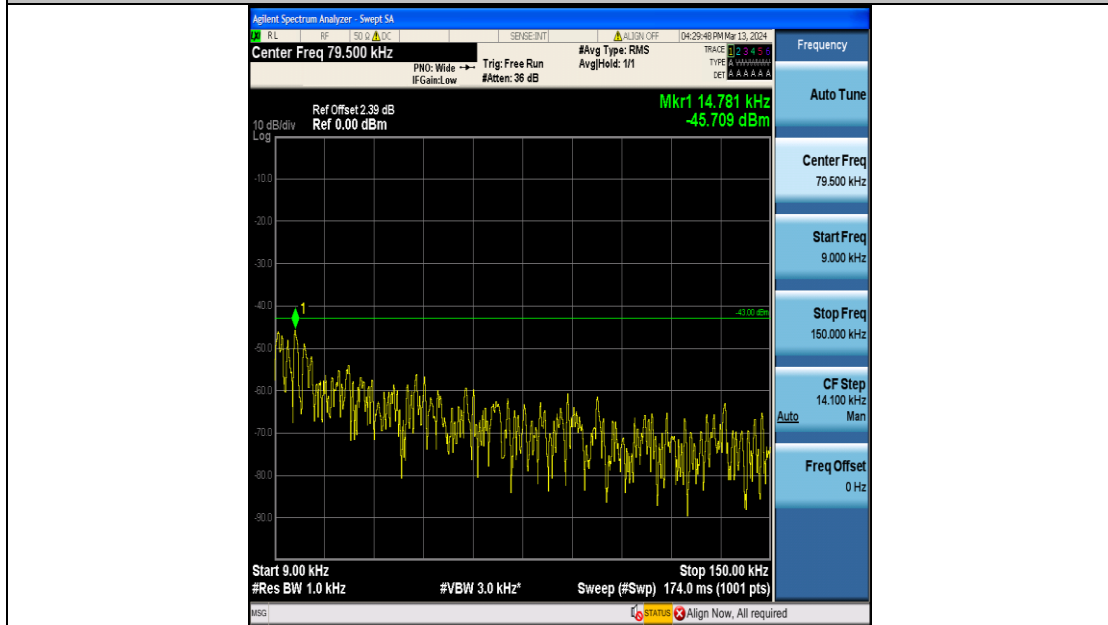

Band66_10MHz_16QAM_132322_50RB#0_0.15~30_0.15~30

Band66_10MHz_16QAM_132322_50RB#0_30~1000_30~1000

Band66_10MHz_16QAM_132322_50RB#0_1000~3000_1000~3000

Band66_10MHz_16QAM_132322_50RB#0_3000~20000_3000~20000