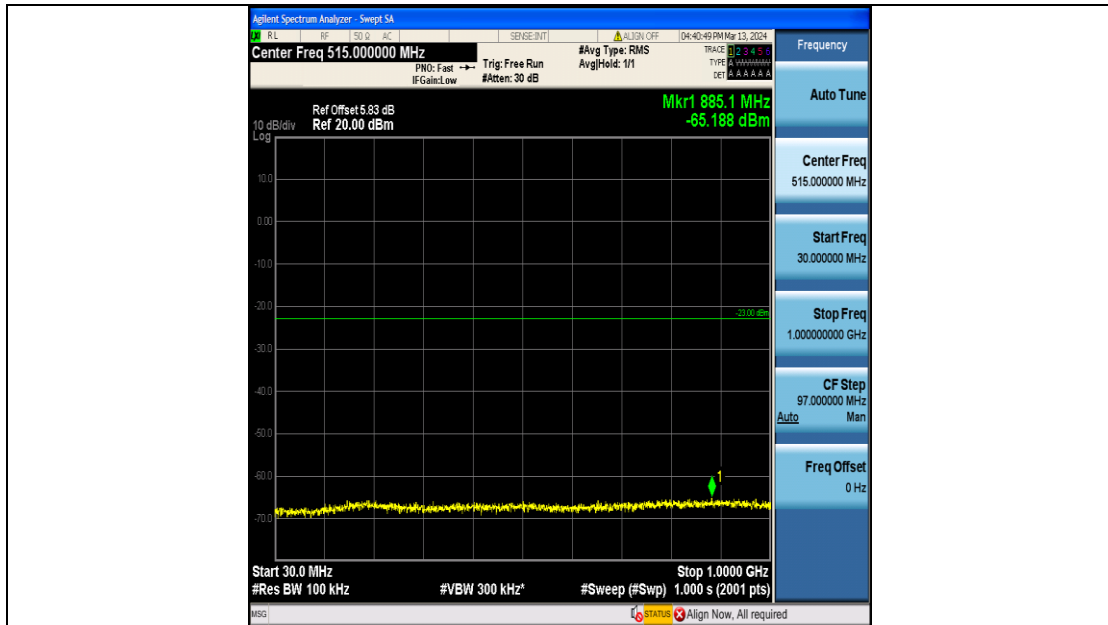

Band66_15MHz_QPSK_132047_75RB#0_1000~3000_1000~3000

Band66_15MHz_QPSK_132047_75RB#0_3000~20000_3000~20000

Band66_15MHz_16QAM_132047_75RB#0_0.009~0.15_0.009~0.15

Band66_15MHz_16QAM_132047_75RB#0_0.15~30_0.15~30