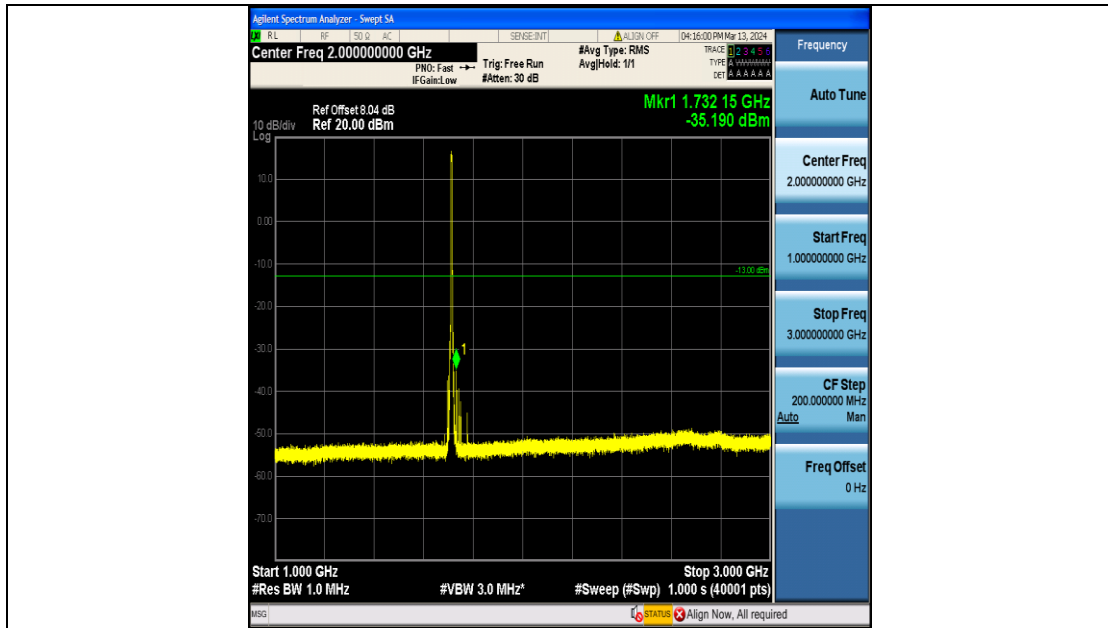

Band66_3MHz_16QAM_132657_15RB#0_3000~20000_3000~20000

Band66_5MHz_QPSK_131997_25RB#0_0.009~0.15_0.009~0.15

Band66_5MHz_QPSK_131997_25RB#0_0.15~30_0.15~30

Band66_5MHz_QPSK_131997_25RB#0_30~1000_30~1000

Band66_5MHz_QPSK_131997_25RB#0_1000~3000_1000~3000