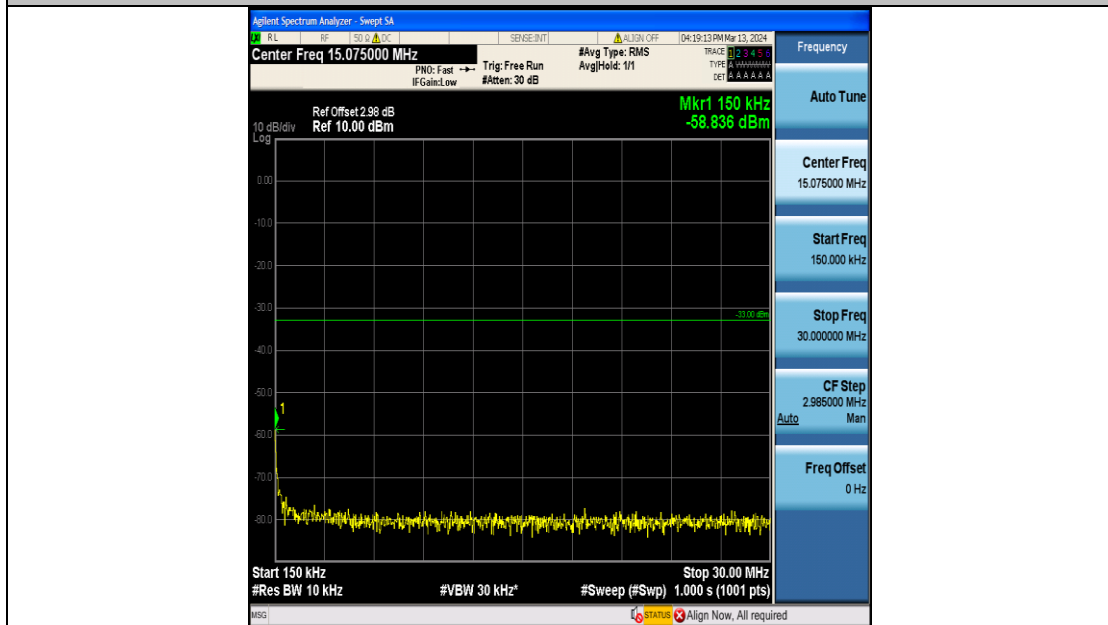

Band66_5MHz_16QAM_132647_25RB#0_0.009~0.15_0.009~0.15

Band66_5MHz_16QAM_132647_25RB#0_0.15~30_0.15~30