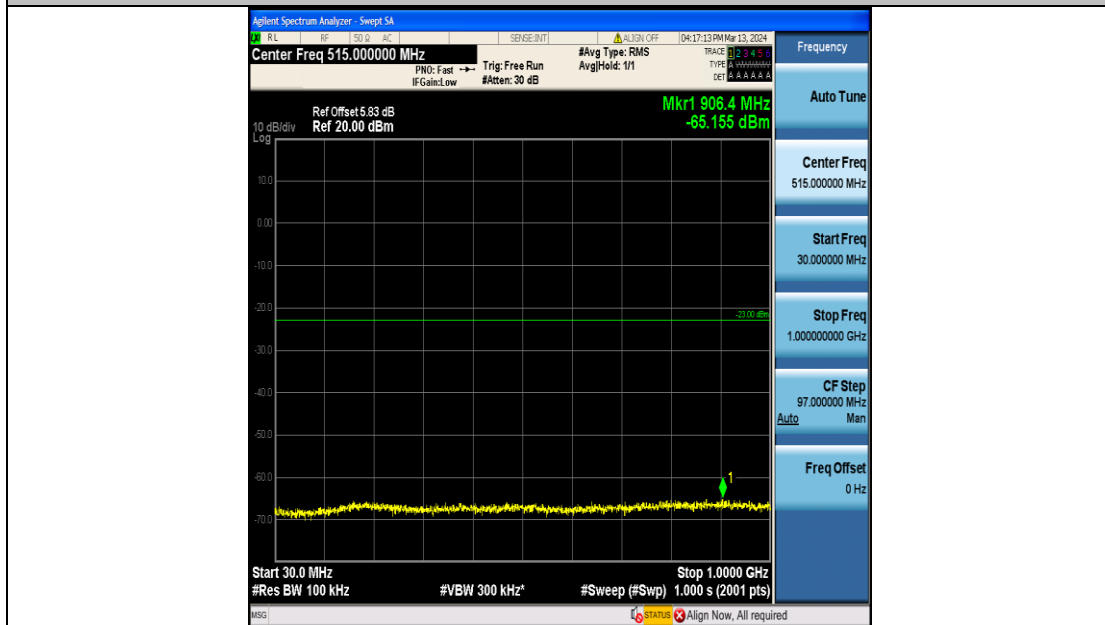

Band66_5MHz_QPSK_132322_25RB#0_0.15~30_0.15~30

Band66_5MHz_QPSK_132322_25RB#0_30~1000_30~1000