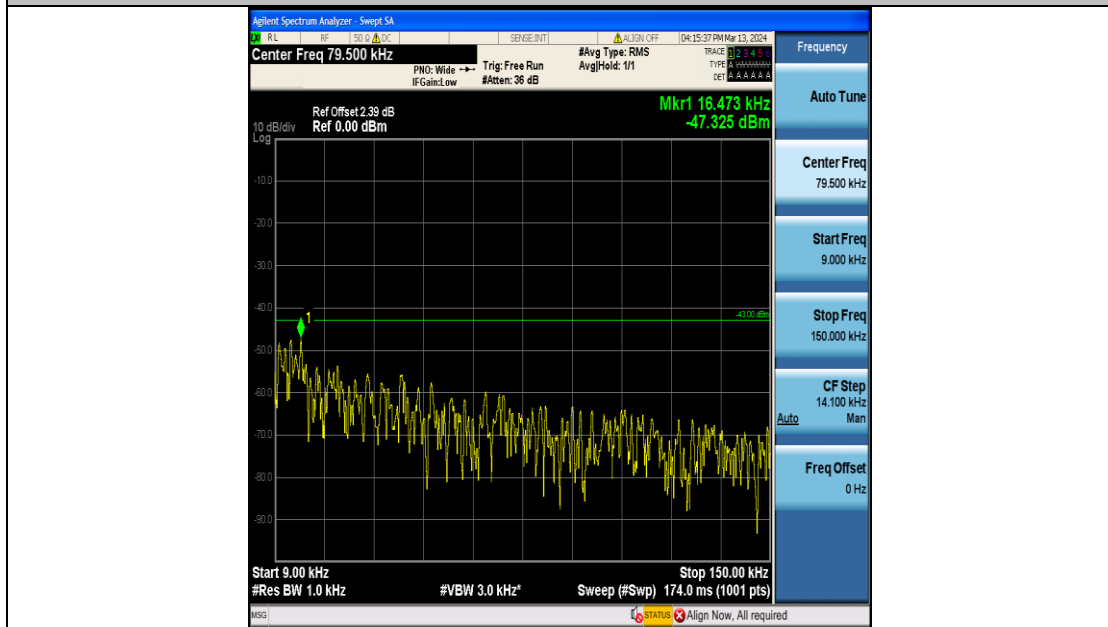

Band66_3MHz_16QAM_132657_15RB#0_3000~20000_3000~20000

Band66_5MHz_QPSK_131997_25RB#0_0.009~0.15_0.009~0.15

Band66_5MHz_QPSK_131997_25RB#0_0.15~30_0.15~30

Band66_5MHz_QPSK_131997_25RB#0_30~1000_30~1000

Band66_5MHz_QPSK_131997_25RB#0_1000~3000_1000~3000