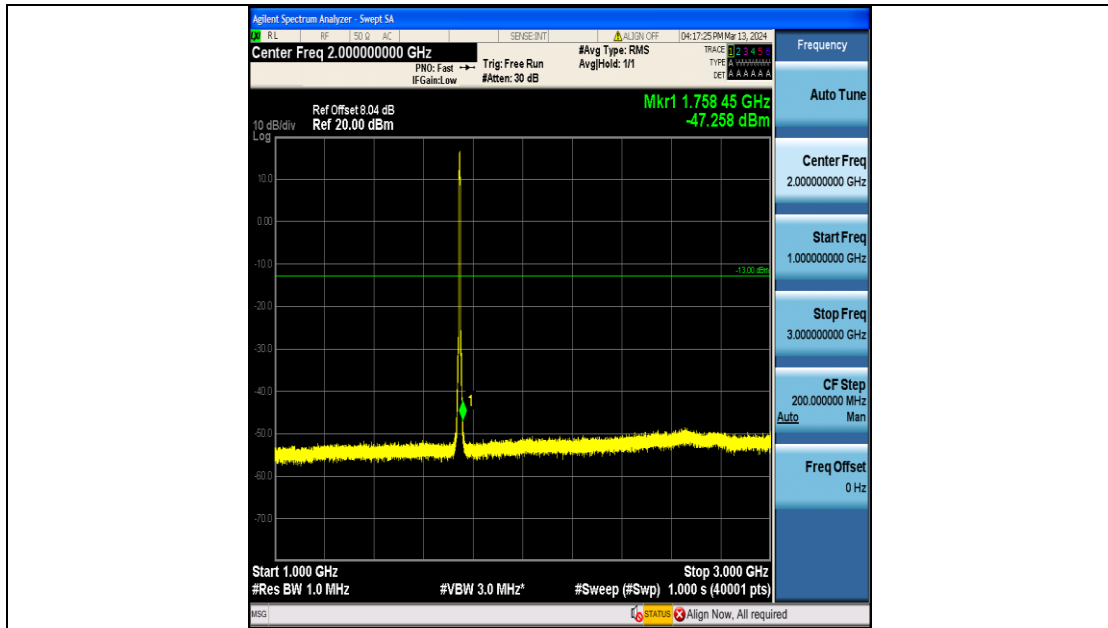

Band66_5MHz_16QAM_131997_25RB#0_3000~20000_3000~20000

Band66_5MHz_QPSK_132322_25RB#0_0.009~0.15_0.009~0.15

Band66_5MHz_QPSK_132322_25RB#0_0.15~30_0.15~30

Band66_5MHz_QPSK_132322_25RB#0_30~1000_30~1000

Band66_5MHz_QPSK_132322_25RB#0_1000~3000_1000~3000