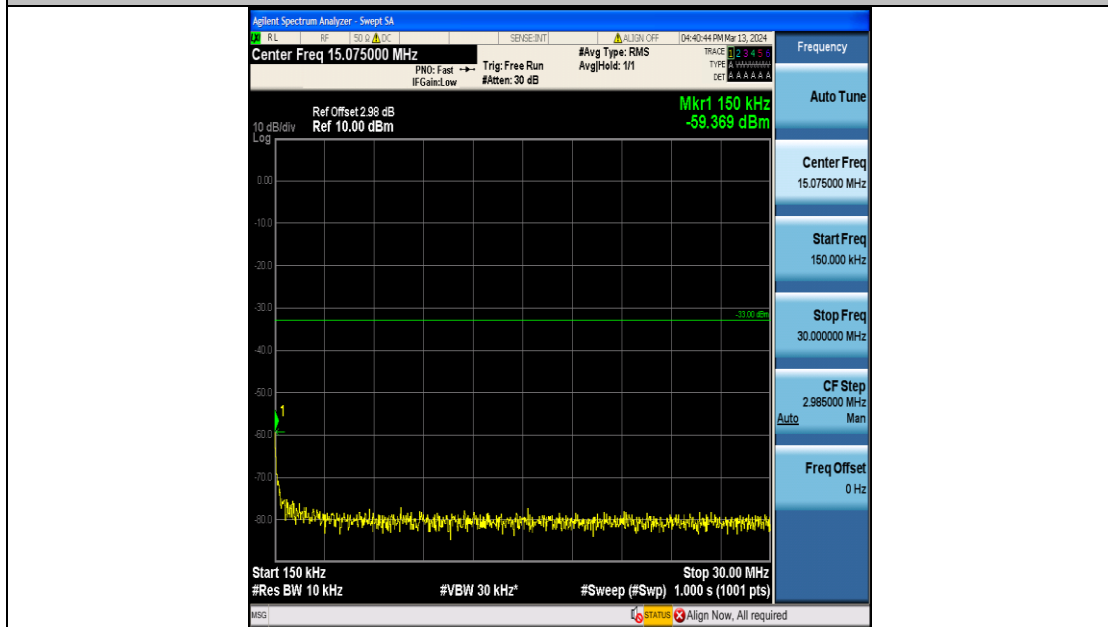

Band66_15MHz_16QAM_132047_75RB#0_0.009~0.15_0.009~0.15

Band66_15MHz_16QAM_132047_75RB#0_0.15~30_0.15~30