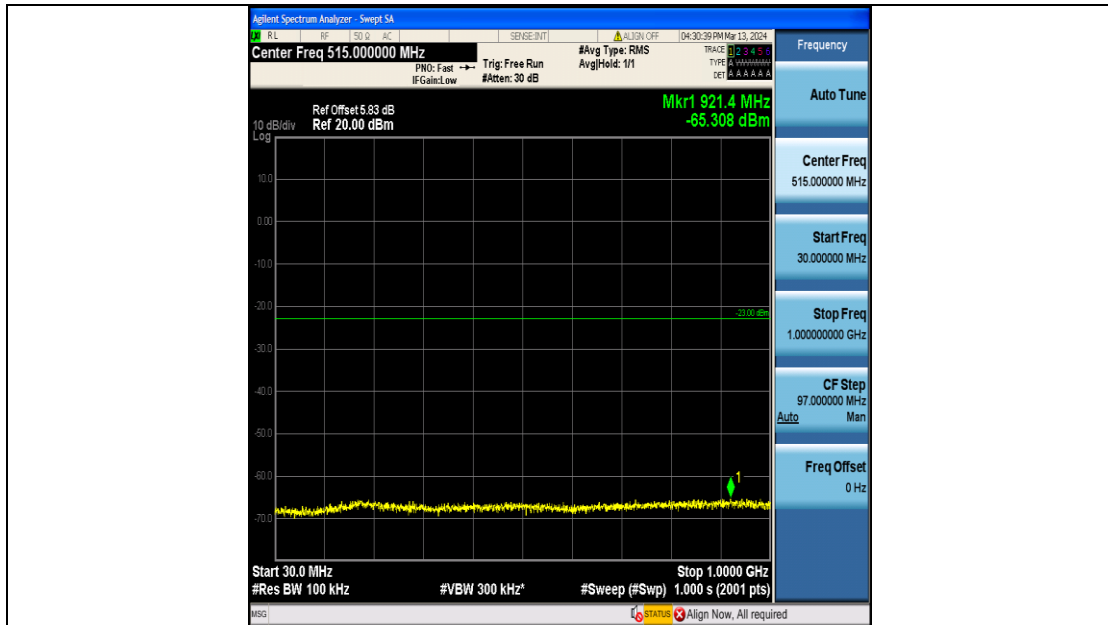

Band66_10MHz_16QAM_132622_50RB#0_0.15~30_0.15~30

Band66_10MHz_16QAM_132622_50RB#0_30~1000_30~1000