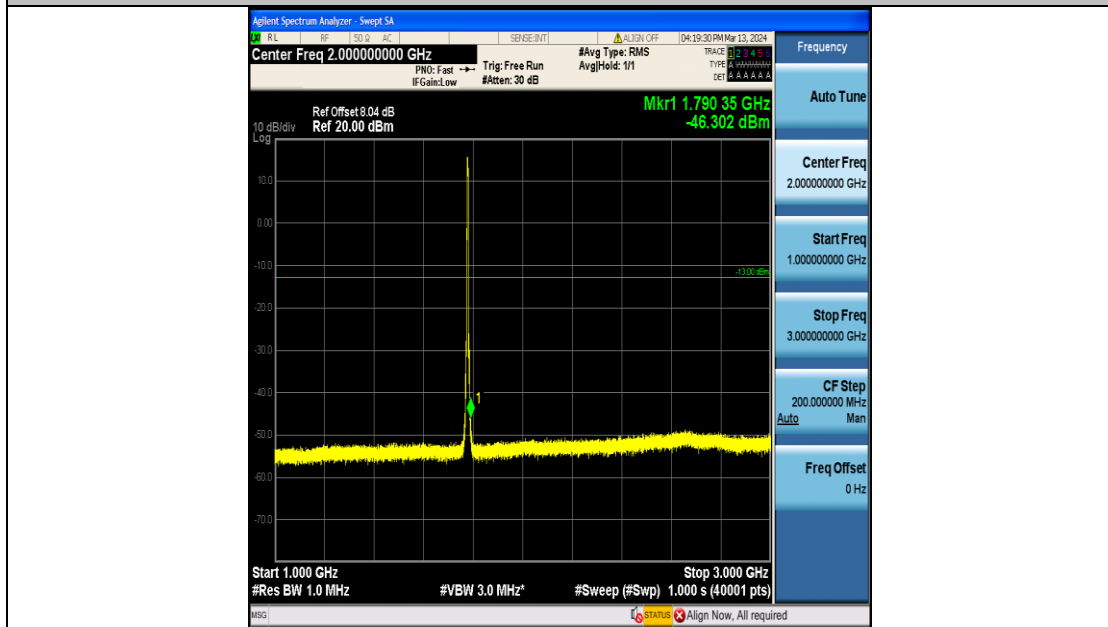

Band66_5MHz_QPSK_132647_25RB#0_3000~20000_3000~20000

Band66_5MHz_16QAM_132647_25RB#0_0.009~0.15_0.009~0.15

Band66_5MHz_16QAM_132647_25RB#0_0.15~30_0.15~30

Band66_5MHz_16QAM_132647_25RB#0_30~1000_30~1000

Band66_5MHz_16QAM_132647_25RB#0_1000~3000_1000~3000