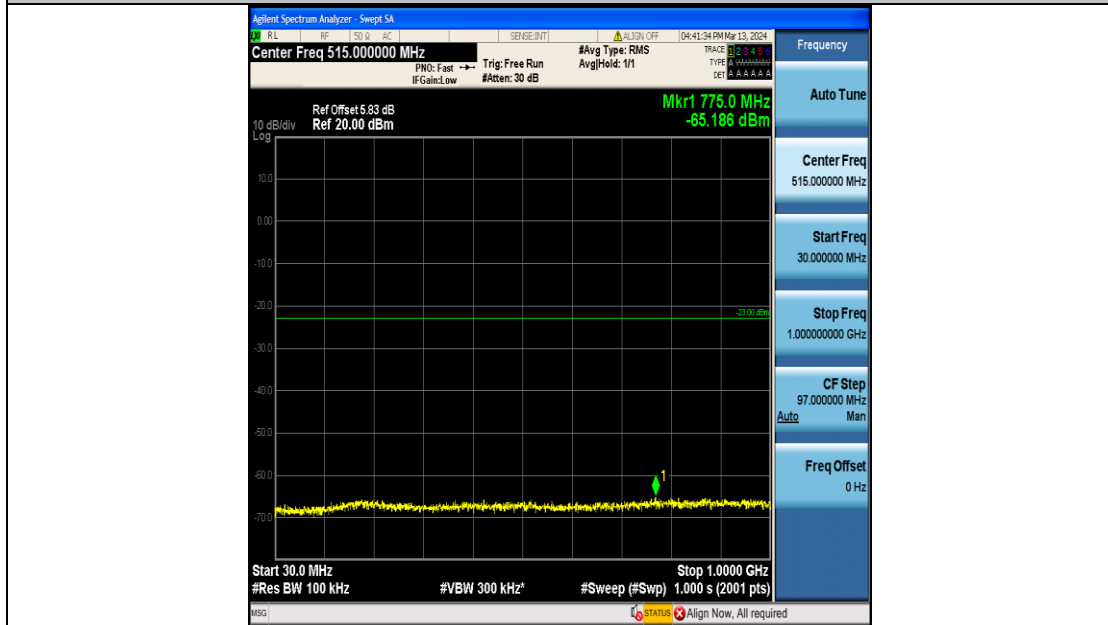

Band66_15MHz_QPSK_132322_75RB#0_0.15~30_0.15~30

Band66_15MHz_QPSK_132322_75RB#0_30~1000_30~1000