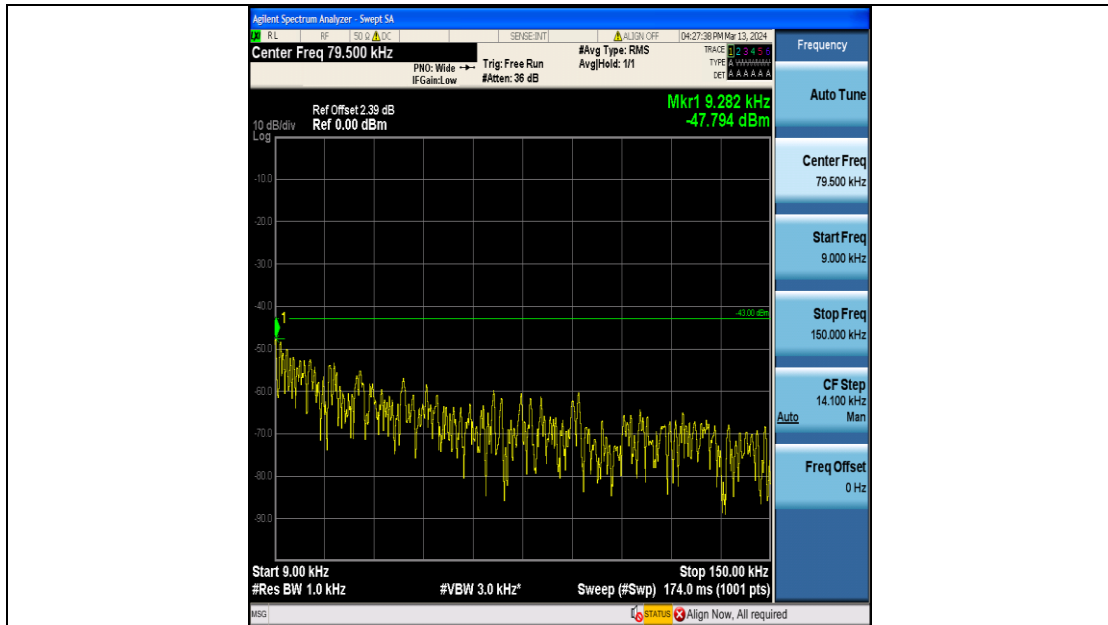

Band66_10MHz_QPSK_132022_50RB#0_3000~20000_3000~20000

Band66_10MHz_16QAM_132022_50RB#0_0.009~0.15_0.009~0.15