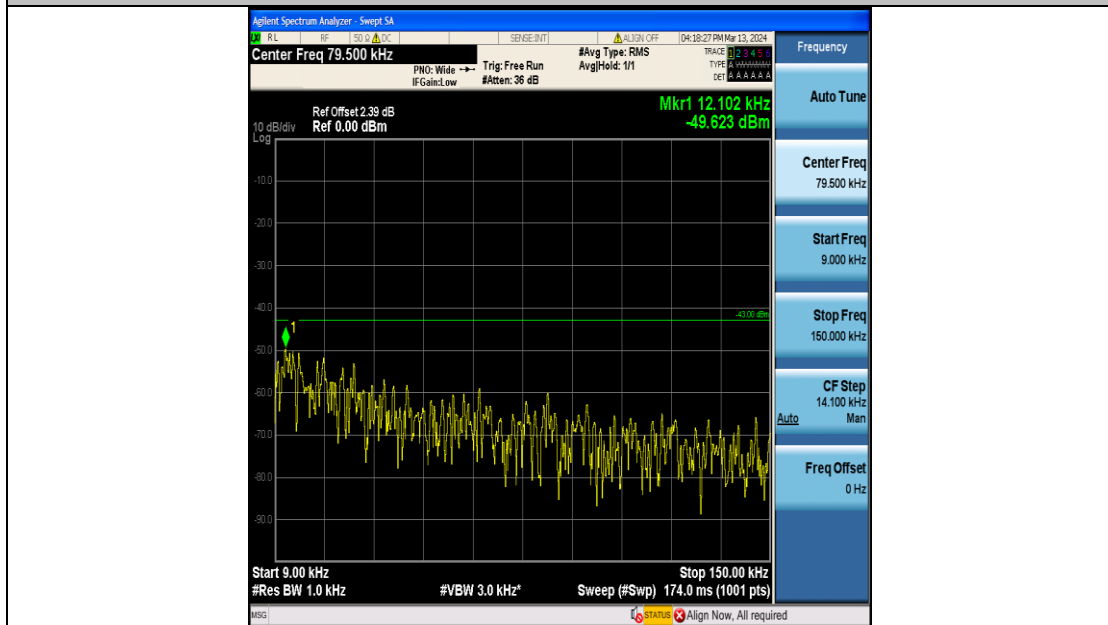

Band66_5MHz_16QAM_132322_25RB#0_3000~20000_3000~20000

Band66_5MHz_QPSK_132647_25RB#0_0.009~0.15_0.009~0.15