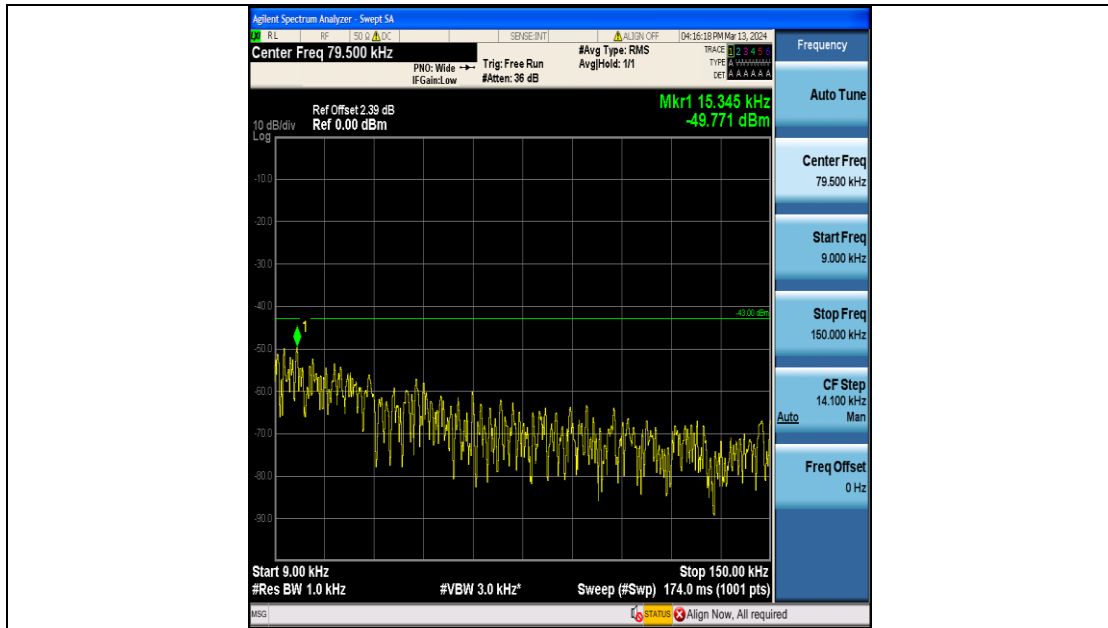

Band66_5MHz_QPSK_131997_25RB#0_3000~20000_3000~20000

Band66_5MHz_16QAM_131997_25RB#0_0.009~0.15_0.009~0.15