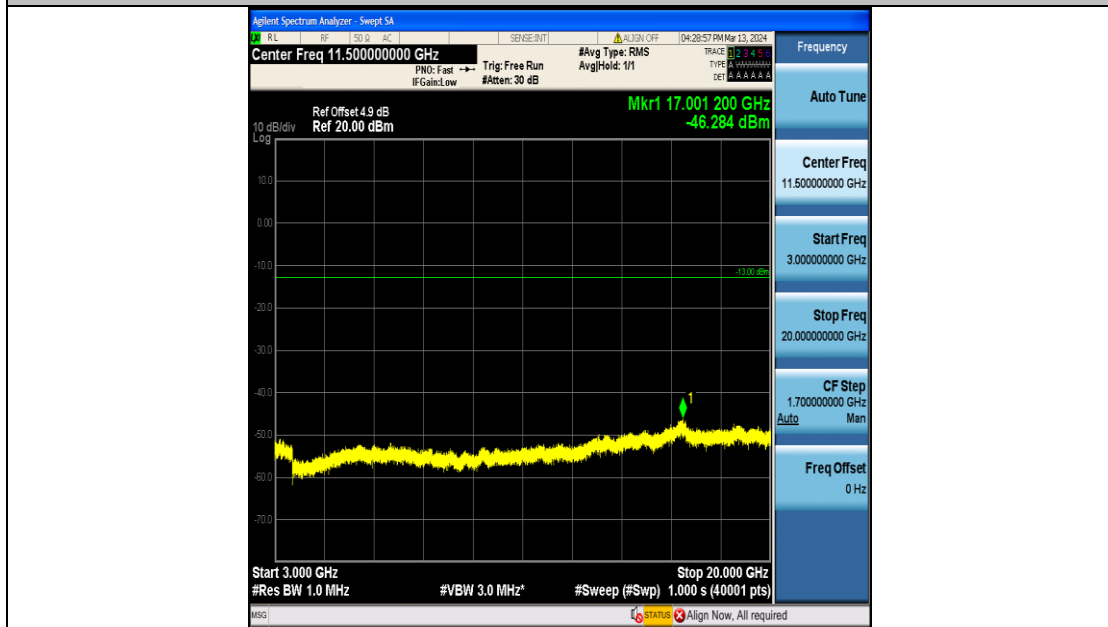

Band66_10MHz_QPSK_132322_50RB#0_1000~3000_1000~3000

Band66_10MHz_QPSK_132322_50RB#0_3000~20000_3000~20000