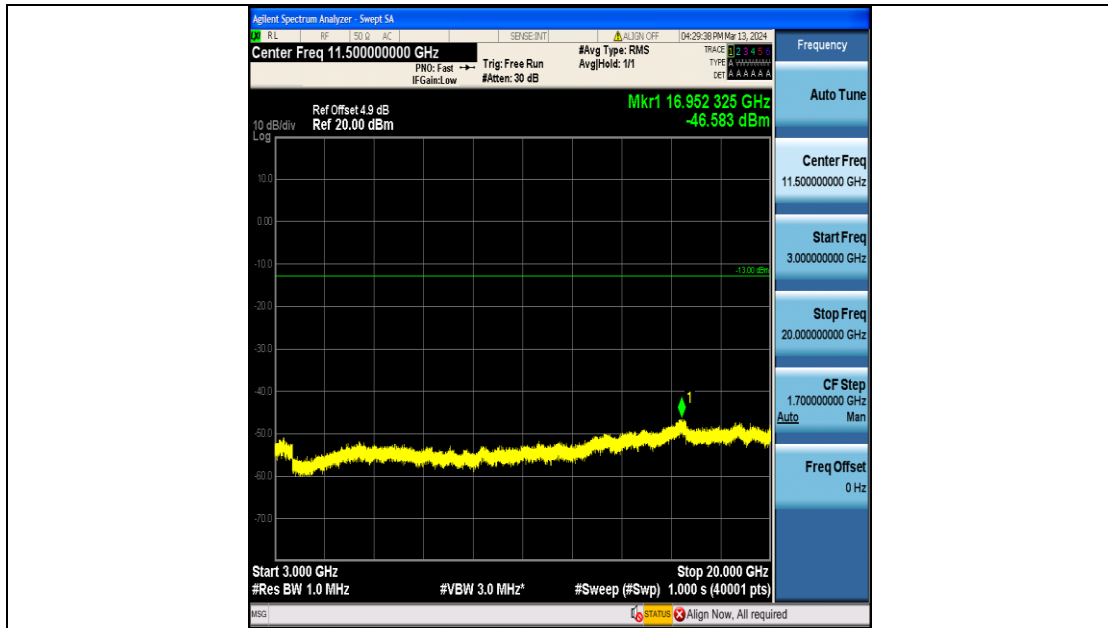

Band66_10MHz_16QAM_132322_50RB#0_1000~3000_1000~3000

Band66_10MHz_16QAM_132322_50RB#0_3000~20000_3000~20000