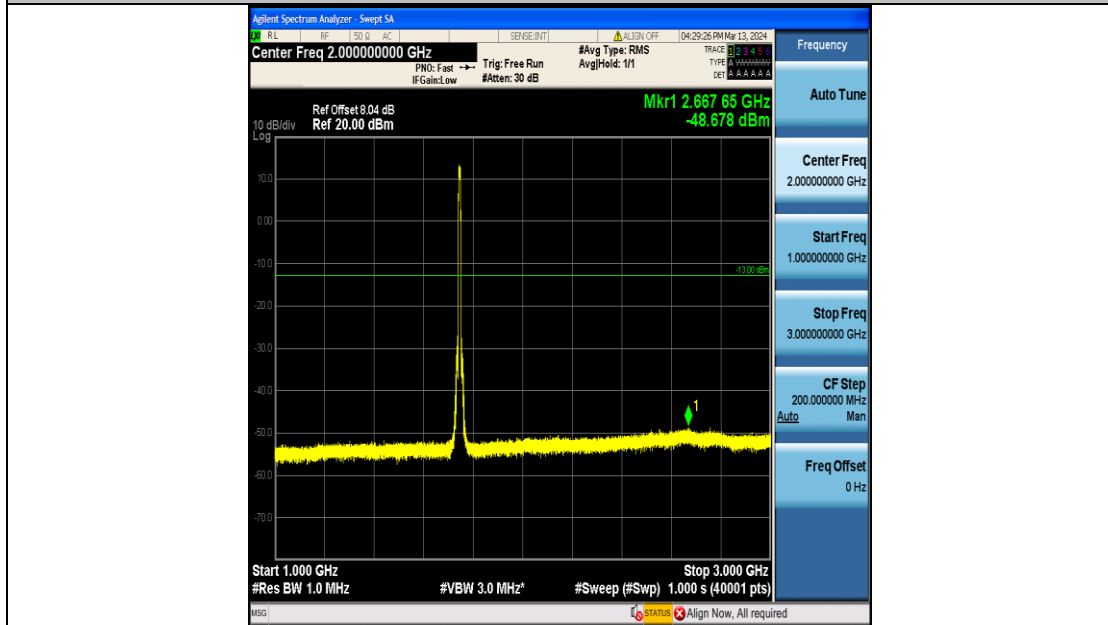

Band66_10MHz_16QAM_132322_50RB#0_30~1000_30~1000

Band66_10MHz_16QAM_132322_50RB#0_1000~3000_1000~3000