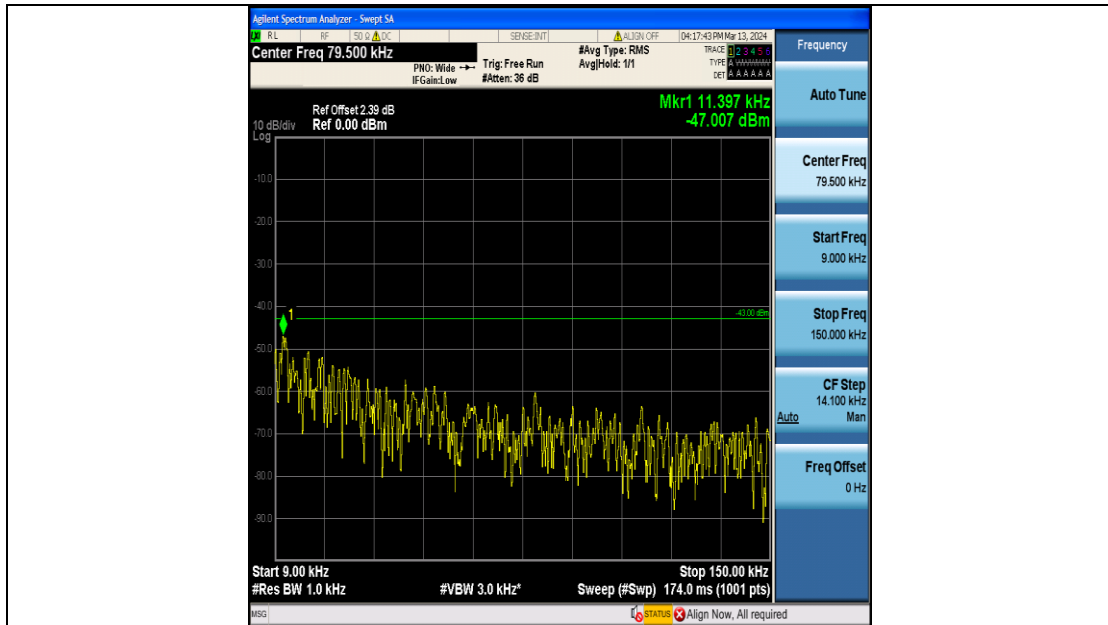

Band66_5MHz_QPSK_132322_25RB#0_3000~20000_3000~20000

Band66_5MHz_16QAM_132322_25RB#0_0.009~0.15_0.009~0.15