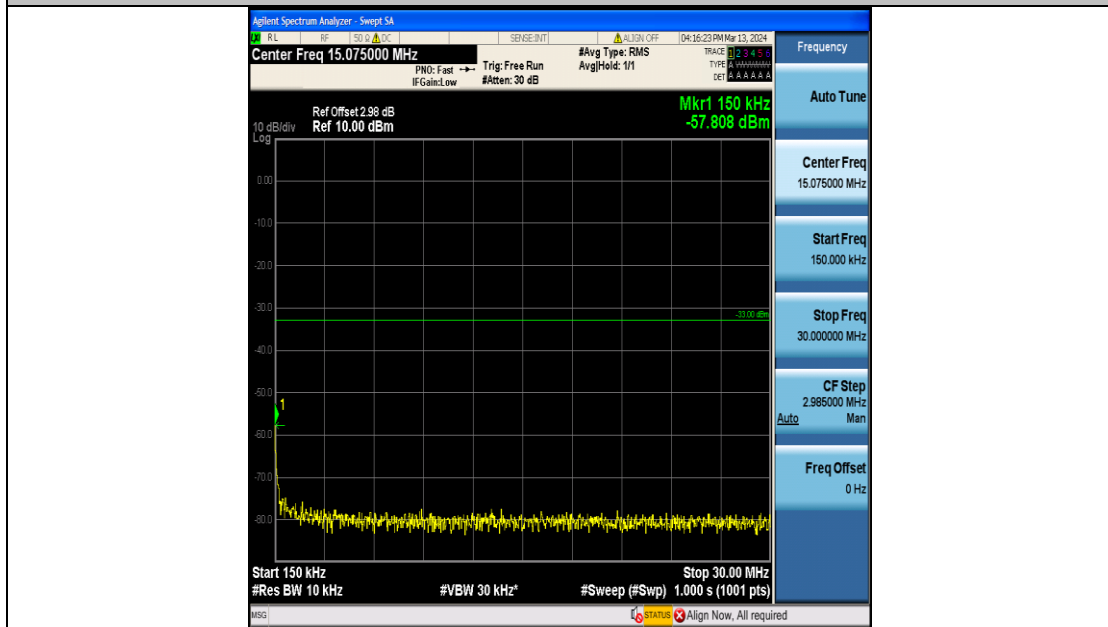

Band66_5MHz_16QAM_131997_25RB#0_0.009~0.15_0.009~0.15

Band66_5MHz_16QAM_131997_25RB#0_0.15~30_0.15~30