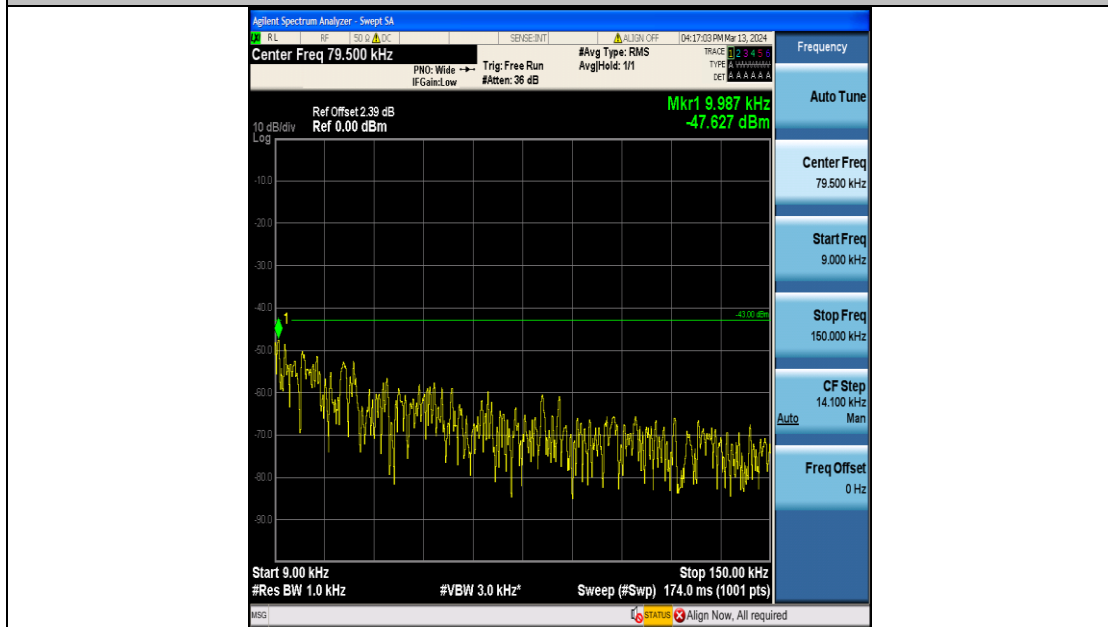

Band66_5MHz_16QAM_131997_25RB#0_3000~20000_3000~20000

Band66_5MHz_QPSK_132322_25RB#0_0.009~0.15_0.009~0.15