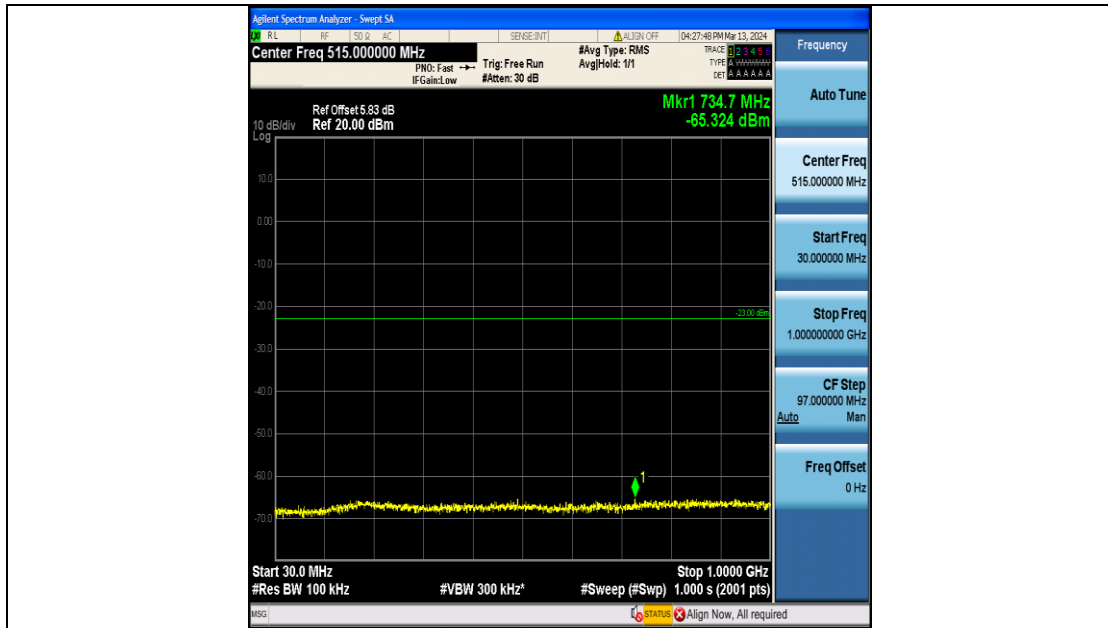

Band66_10MHz_QPSK_132022_50RB#0_1000~3000_1000~3000

Band66_10MHz_QPSK_132022_50RB#0_3000~20000_3000~20000

Band66_10MHz_16QAM_132022_50RB#0_0.009~0.15_0.009~0.15

Band66_10MHz_16QAM_132022_50RB#0_0.15~30_0.15~30