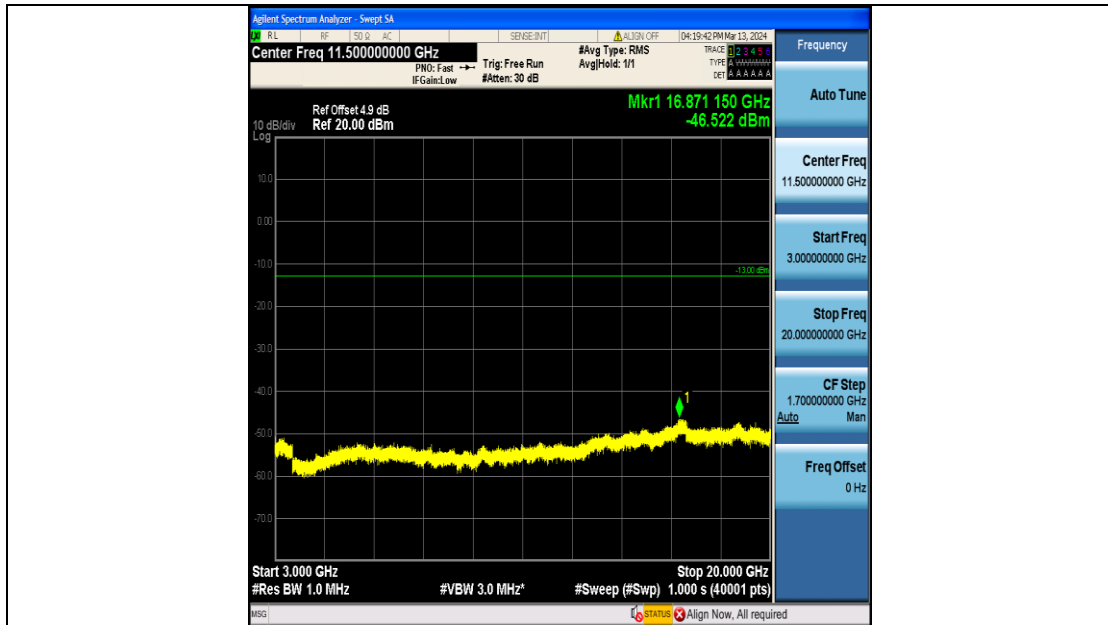

Band66_5MHz_QPSK_132647_25RB#0_3000~20000_3000~20000

Band66_5MHz_16QAM_132647_25RB#0_0.009~0.15_0.009~0.15

Band66_5MHz_16QAM_132647_25RB#0_0.15~30_0.15~30

Band66_5MHz_16QAM_132647_25RB#0_30~1000_30~1000

Band66_5MHz_16QAM_132647_25RB#0_1000~3000_1000~3000