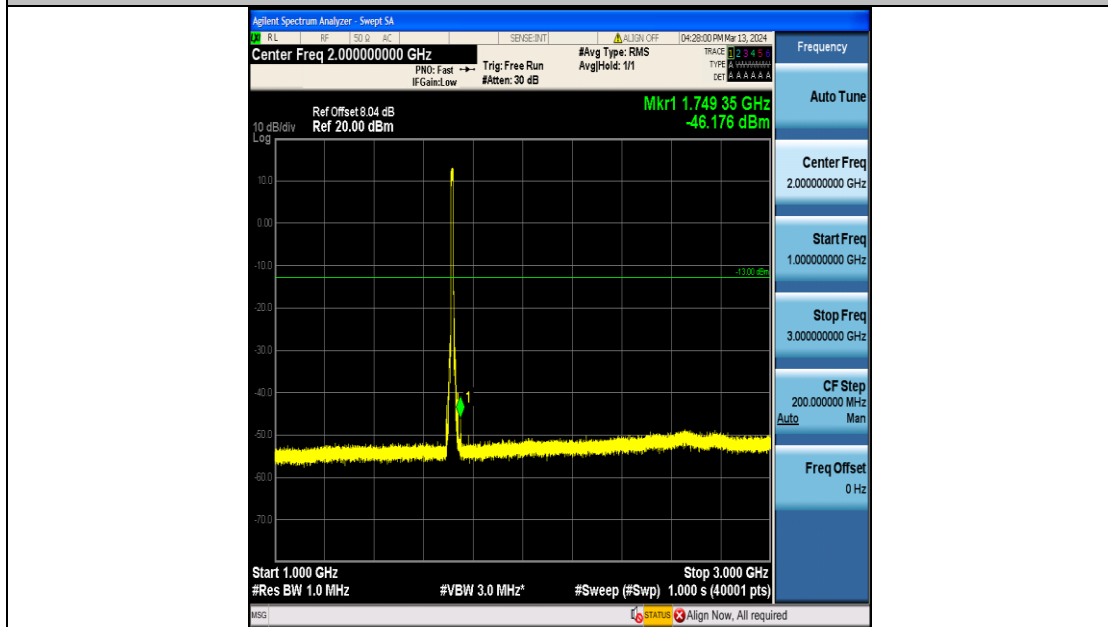

Band66_10MHz_16QAM_132022_50RB#0_30~1000_30~1000

Band66_10MHz_16QAM_132022_50RB#0_1000~3000_1000~3000