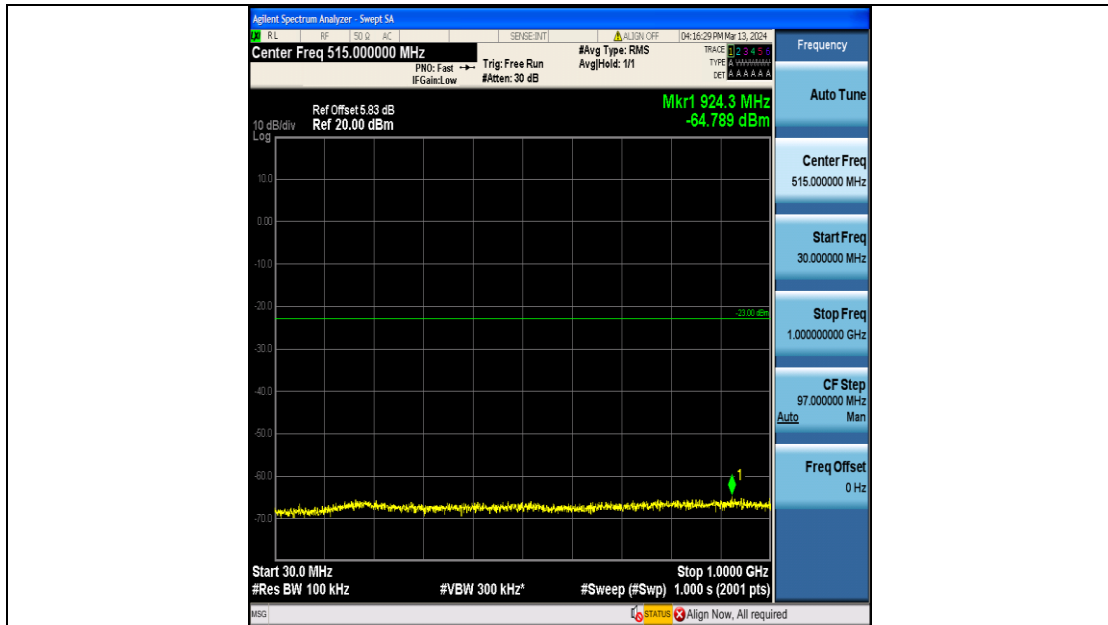

Band66_5MHz_16QAM_131997_25RB#0_0.15~30_0.15~30

Band66_5MHz_16QAM_131997_25RB#0_30~1000_30~1000