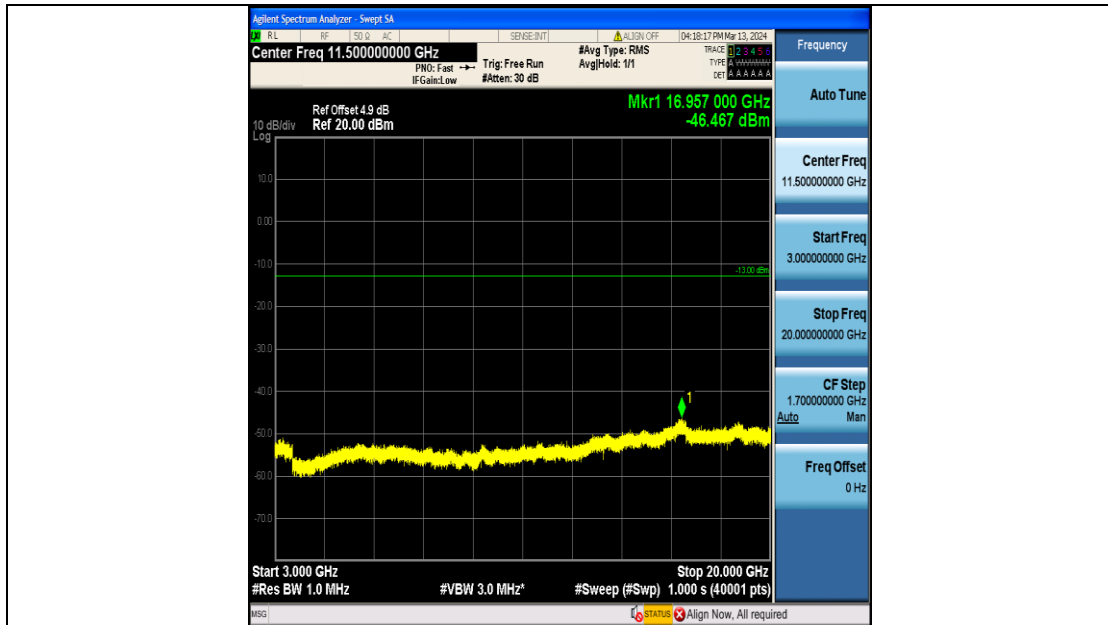

Band66_5MHz_QPSK_132322_25RB#0_3000~20000_3000~20000

Band66_5MHz_16QAM_132322_25RB#0_0.009~0.15_0.009~0.15

Band66_5MHz_16QAM_132322_25RB#0_0.15~30_0.15~30

Band66_5MHz_16QAM_132322_25RB#0_30~1000_30~1000

Band66_5MHz_16QAM_132322_25RB#0_1000~3000_1000~3000