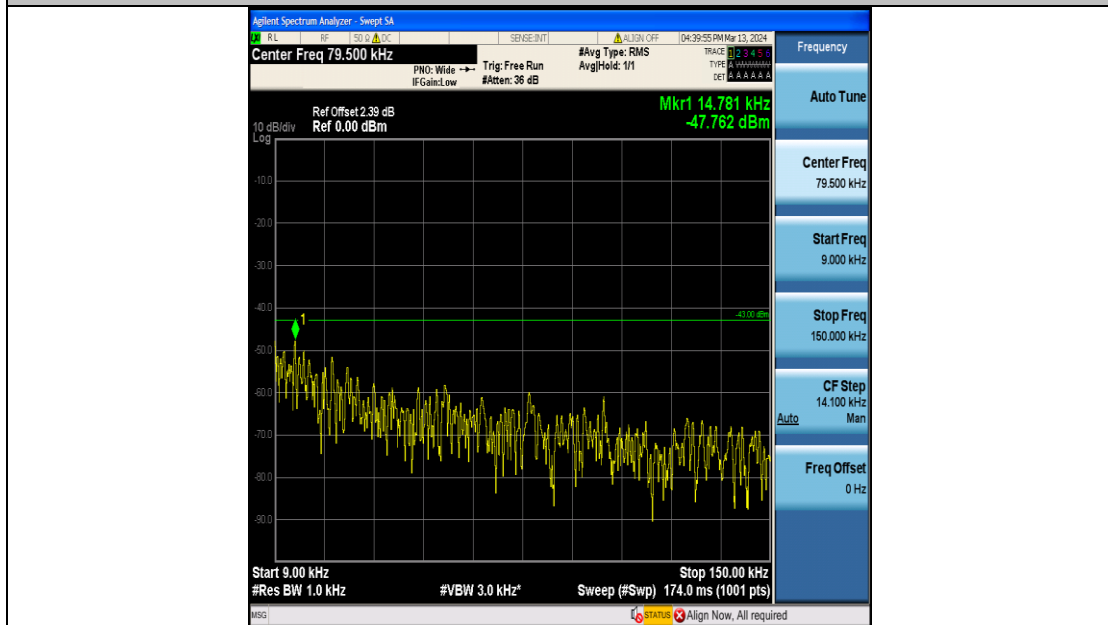

Band66_10MHz_16QAM_132622_50RB#0_3000~20000_3000~20000

Band66_15MHz_QPSK_132047_75RB#0_0.009~0.15_0.009~0.15