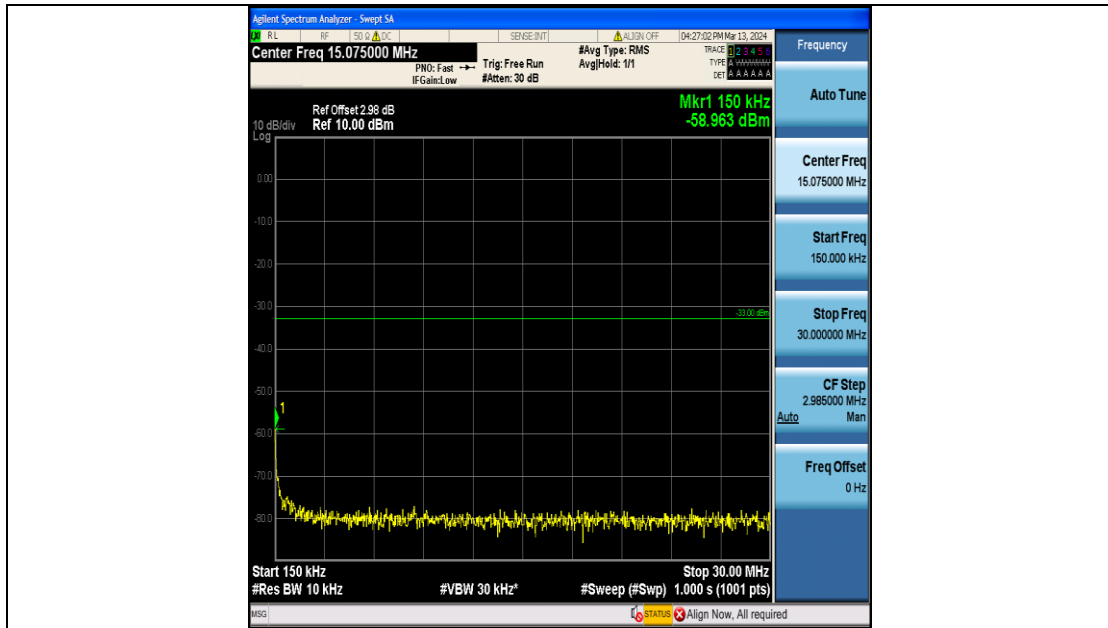

Band66_10MHz_QPSK_132022_50RB#0_0.009~0.15_0.009~0.15

Band66_10MHz_QPSK_132022_50RB#0_0.15~30_0.15~30