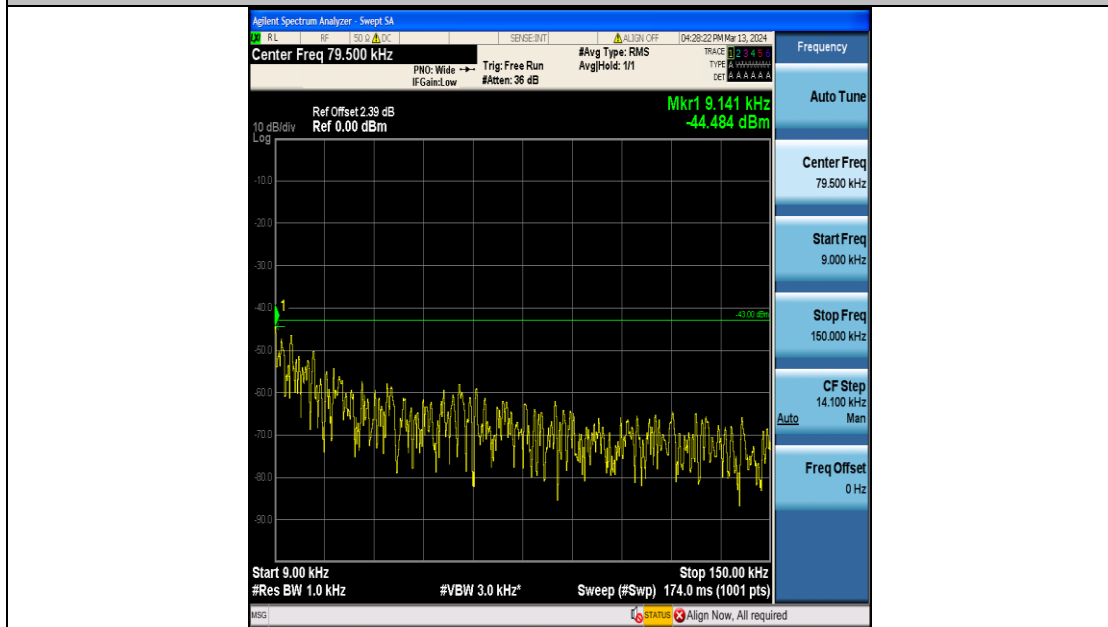

Band66_10MHz_16QAM_132022_50RB#0_3000~20000_3000~20000

Band66_10MHz_QPSK_132322_50RB#0_0.009~0.15_0.009~0.15