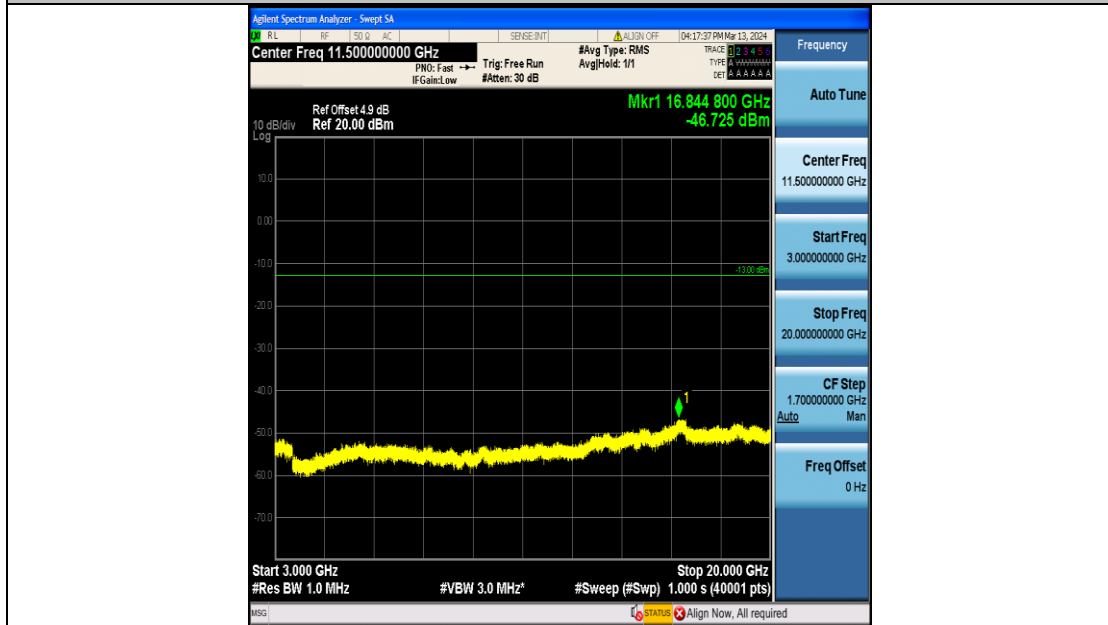

Band66_5MHz_16QAM_131997_25RB#0_3000~20000_3000~20000

Band66_5MHz_QPSK_132322_25RB#0_0.009~0.15_0.009~0.15

Band66_5MHz_QPSK_132322_25RB#0_0.15~30_0.15~30

Band66_5MHz_QPSK_132322_25RB#0_30~1000_30~1000

Band66_5MHz_QPSK_132322_25RB#0_1000~3000_1000~3000