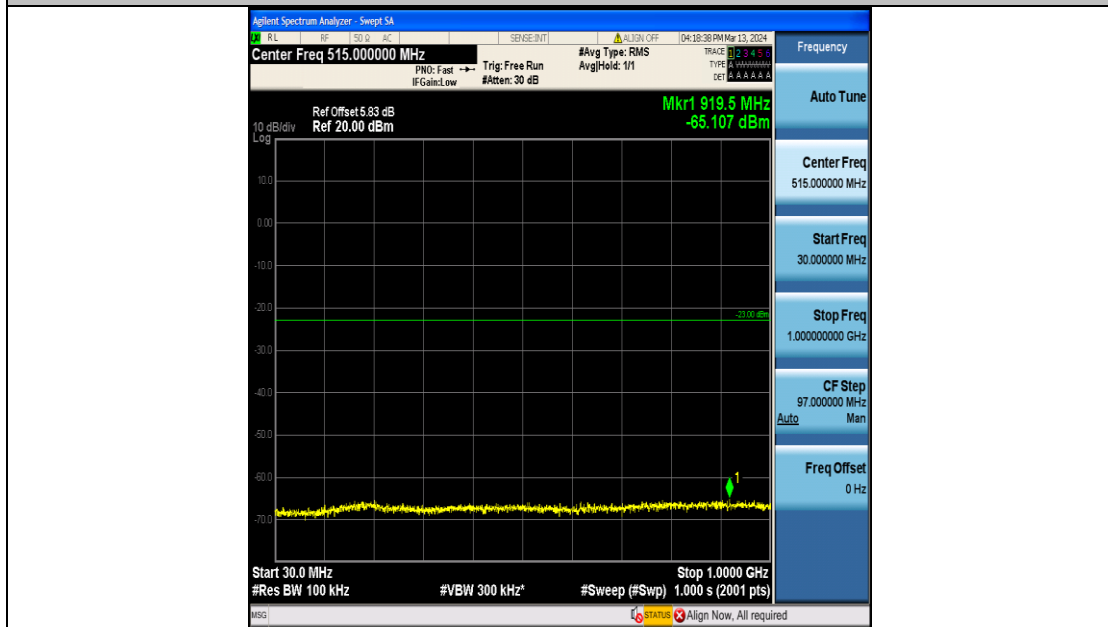

Band66_5MHz_QPSK_132647_25RB#0_0.15~30_0.15~30

Band66_5MHz_QPSK_132647_25RB#0_30~1000_30~1000