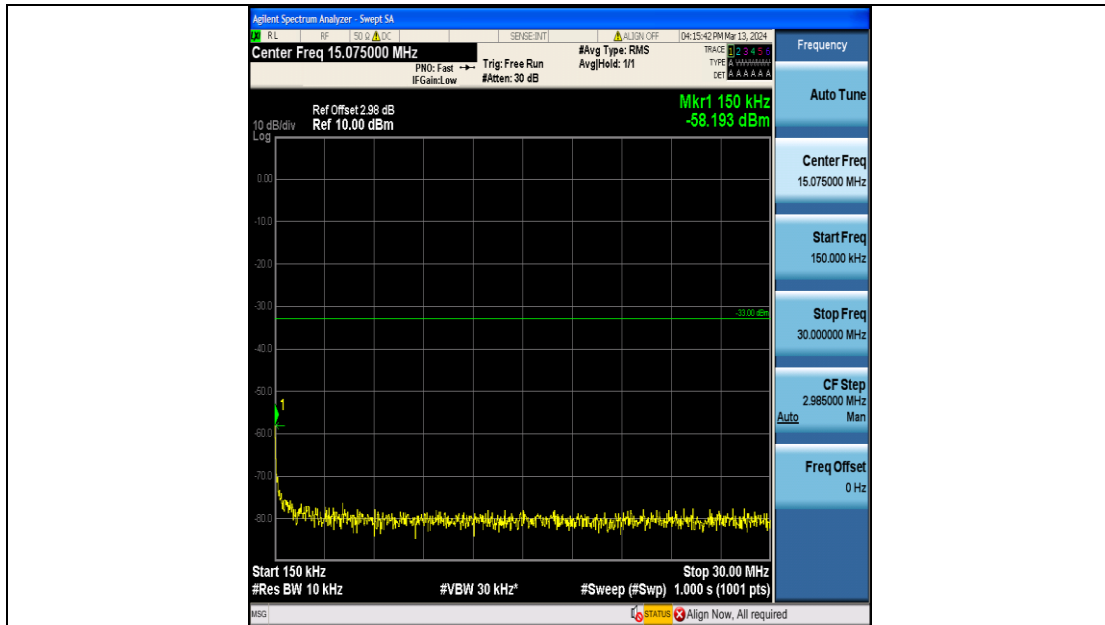

Band66_3MHz_16QAM_132657_15RB#0_3000~20000_3000~20000

Band66_5MHz_QPSK_131997_25RB#0_0.009~0.15_0.009~0.15

Band66_5MHz_QPSK_131997_25RB#0_0.15~30_0.15~30

Band66_5MHz_QPSK_131997_25RB#0_30~1000_30~1000

Band66_5MHz_QPSK_131997_25RB#0_1000~3000_1000~3000