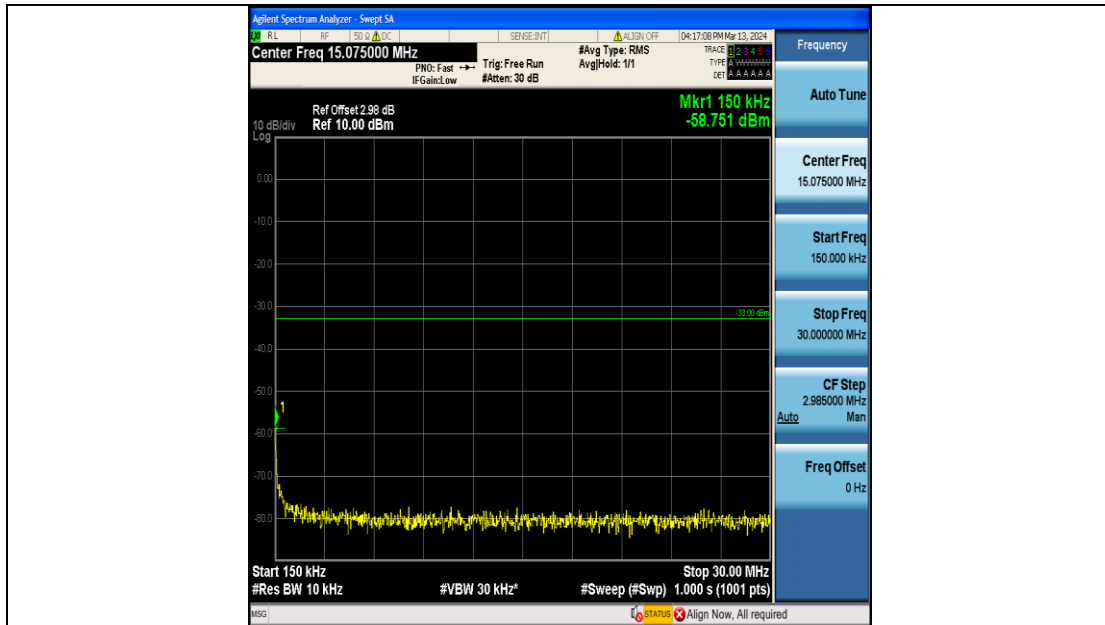

Band66_5MHz_QPSK_132322_25RB#0_0.009~0.15_0.009~0.15

Band66_5MHz_QPSK_132322_25RB#0_0.15~30_0.15~30