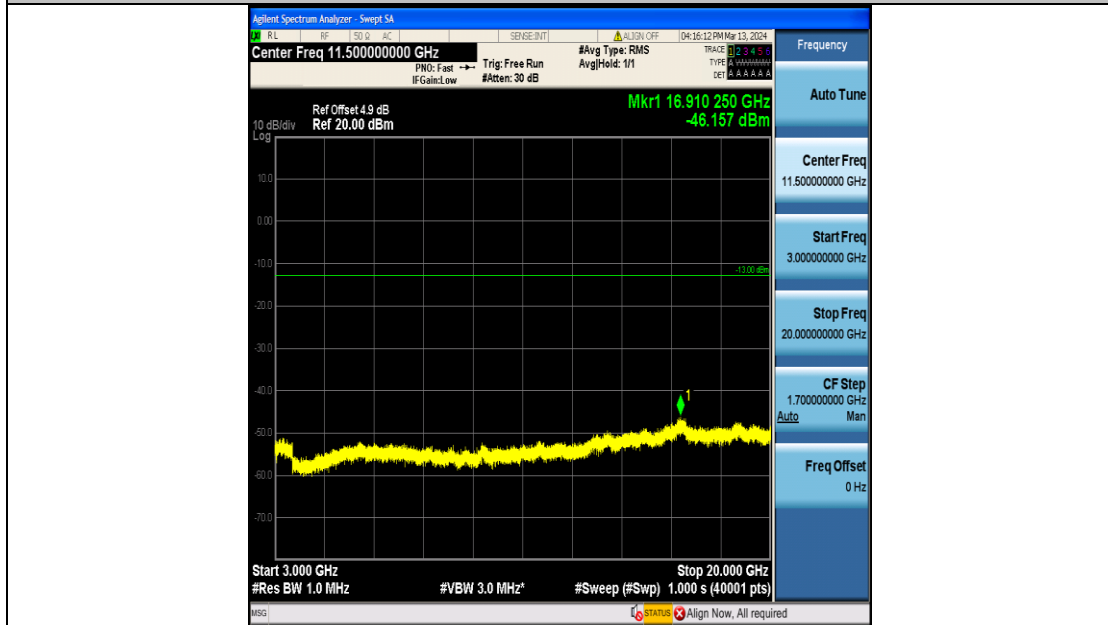

Band66_3MHz_16QAM_132657_15RB#0_3000~20000_3000~20000

Band66_5MHz_QPSK_131997_25RB#0_0.009~0.15_0.009~0.15

Band66_5MHz_QPSK_131997_25RB#0_0.15~30_0.15~30

Band66_5MHz_QPSK_131997_25RB#0_30~1000_30~1000

Band66_5MHz_QPSK_131997_25RB#0_1000~3000_1000~3000