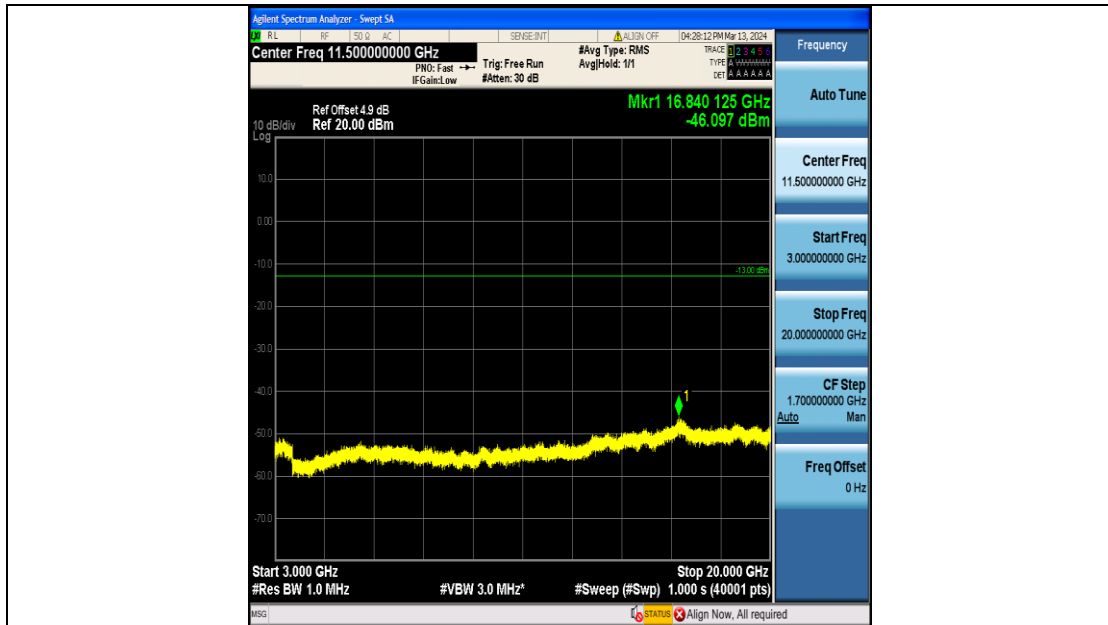

Band66_10MHz_16QAM_132022_50RB#0_1000~3000_1000~3000

Band66_10MHz_16QAM_132022_50RB#0_3000~20000_3000~20000