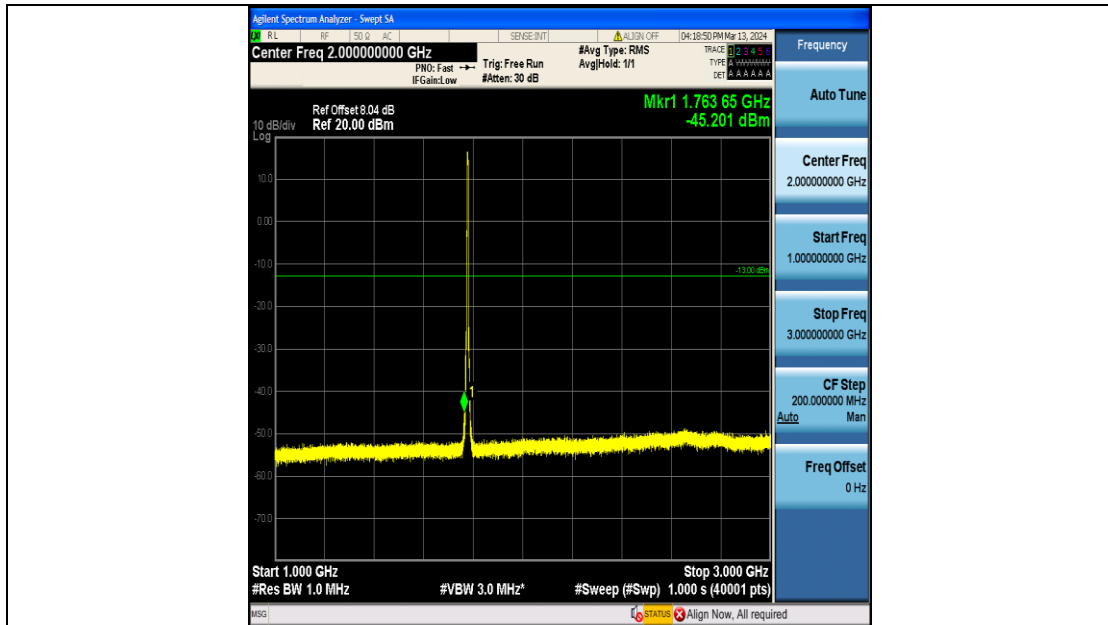

Band66_5MHz_16QAM_132322_25RB#0_3000~20000_3000~20000

Band66_5MHz_QPSK_132647_25RB#0_0.009~0.15_0.009~0.15

Band66_5MHz_QPSK_132647_25RB#0_0.15~30_0.15~30

Band66_5MHz_QPSK_132647_25RB#0_30~1000_30~1000

Band66_5MHz_QPSK_132647_25RB#0_1000~3000_1000~3000