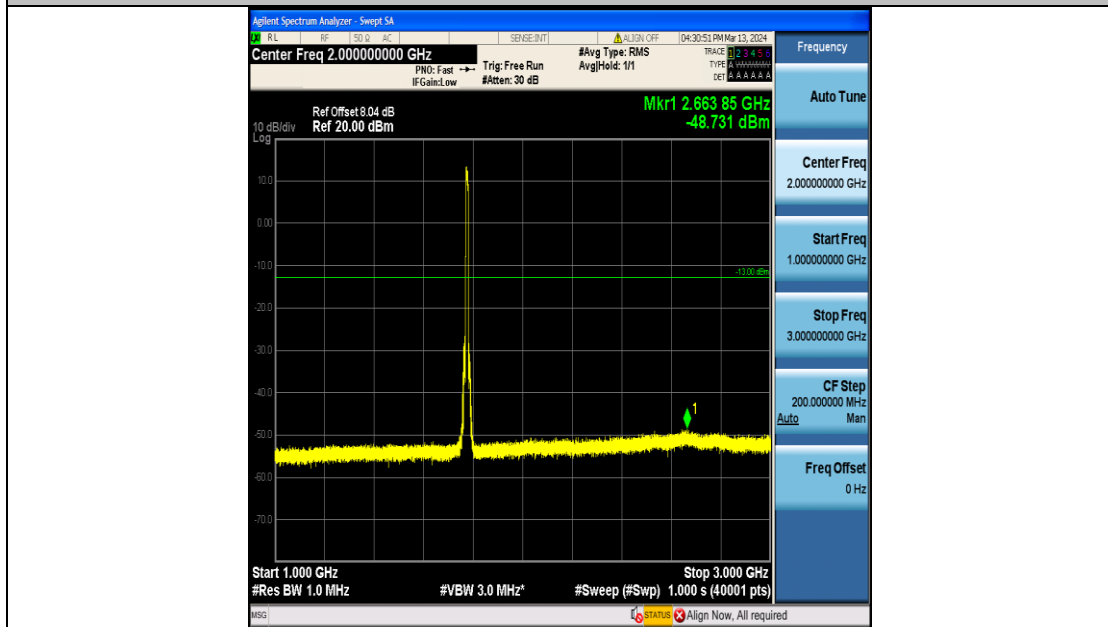

Band66_10MHz_16QAM_132622_50RB#0_30~1000_30~1000

Band66_10MHz_16QAM_132622_50RB#0_1000~3000_1000~3000