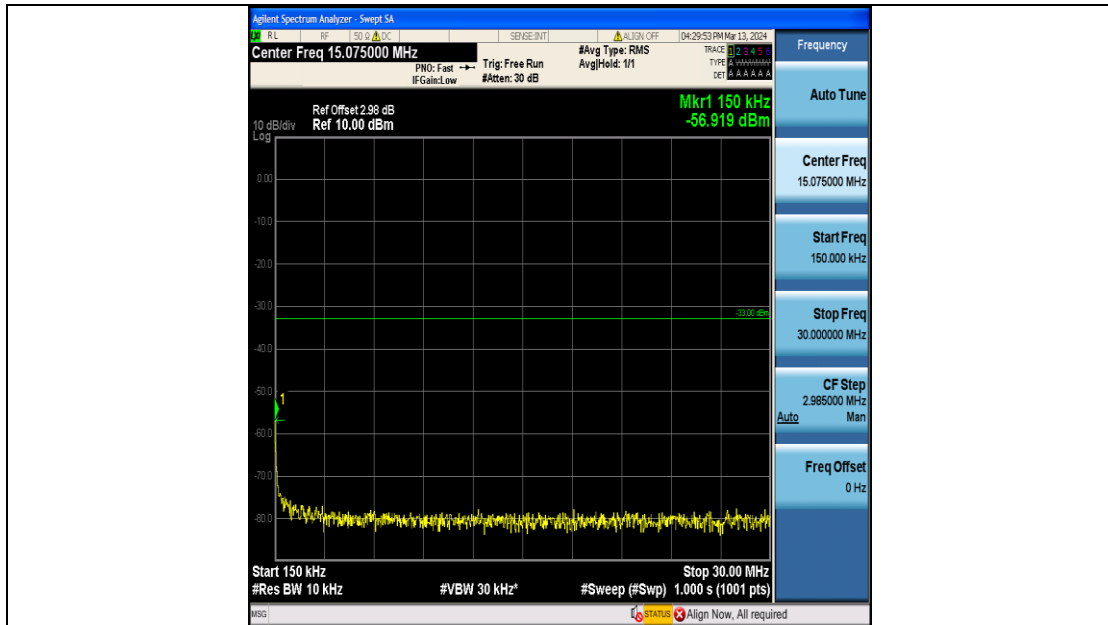

Band66_10MHz_QPSK_132622_50RB#0_0.009~0.15_0.009~0.15

Band66_10MHz_QPSK_132622_50RB#0_0.15~30_0.15~30