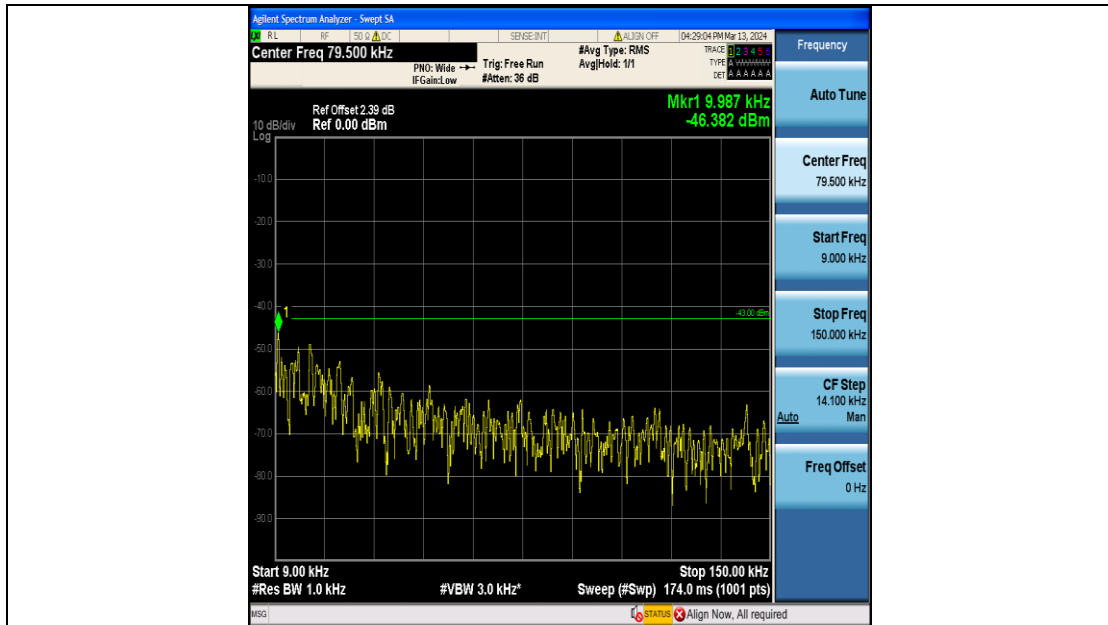

Band66_10MHz_QPSK_132322_50RB#0_0.15~30_0.15~30

Band66_10MHz_QPSK_132322_50RB#0_30~1000_30~1000

Band66_10MHz_QPSK_132322_50RB#0_1000~3000_1000~3000

Band66_10MHz_QPSK_132322_50RB#0_3000~20000_3000~20000

Band66_10MHz_16QAM_132322_50RB#0_0.009~0.15_0.009~0.15