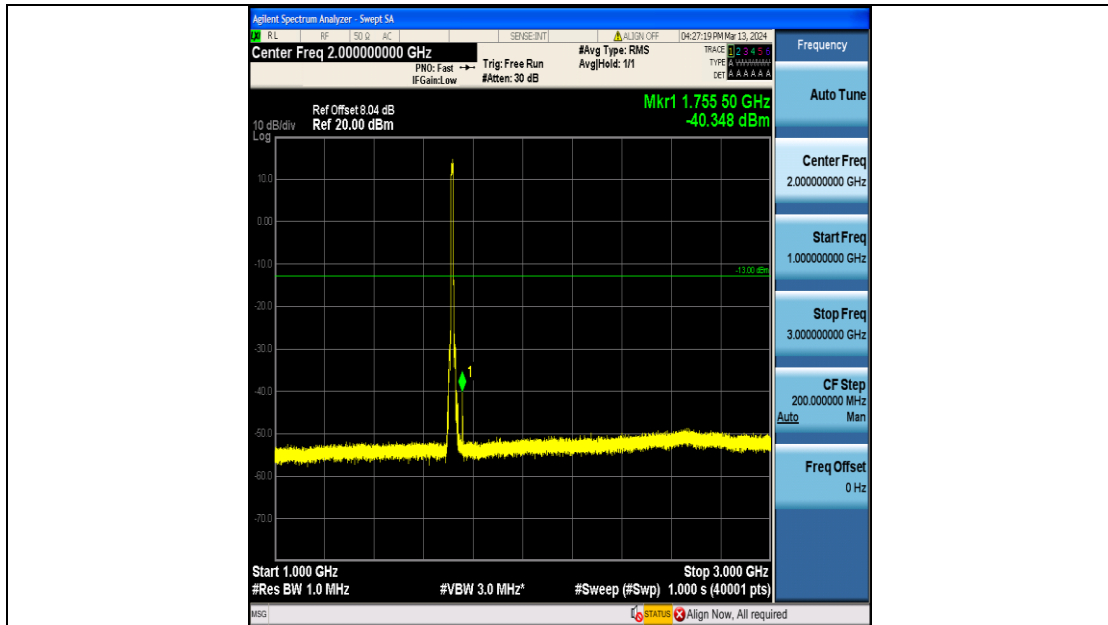

Band66_5MHz_16QAM_132647_25RB#0_3000~20000_3000~20000

Band66_10MHz_QPSK_132022_50RB#0_0.009~0.15_0.009~0.15

Band66_10MHz_QPSK_132022_50RB#0_0.15~30_0.15~30

Band66_10MHz_QPSK_132022_50RB#0_30~1000_30~1000