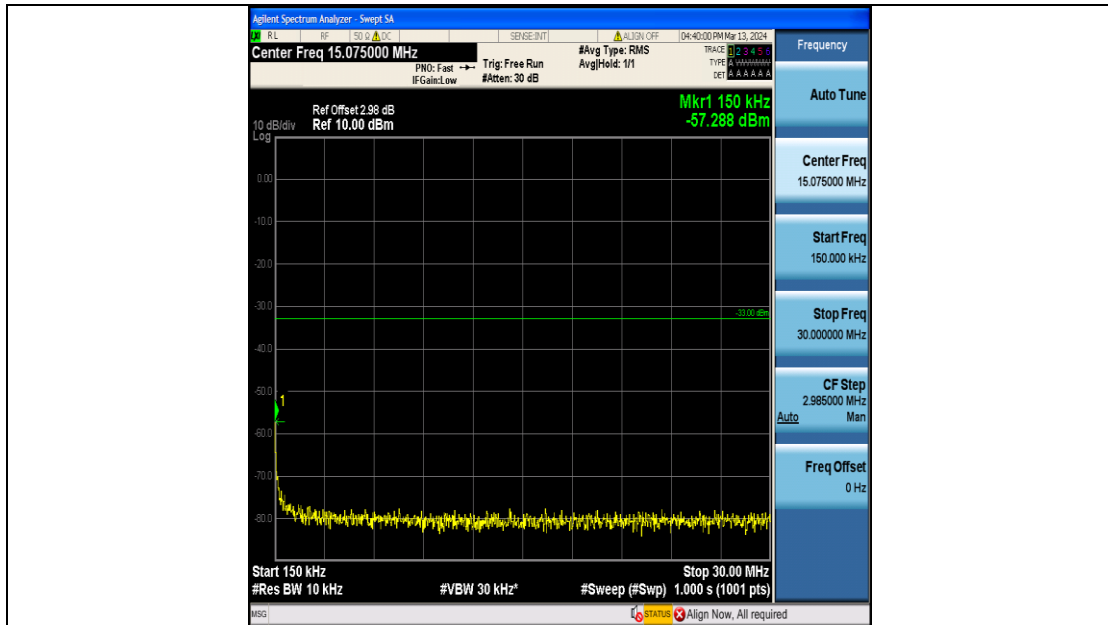

Band66_15MHz_QPSK_132047_75RB#0_0.009~0.15_0.009~0.15

Band66_15MHz_QPSK_132047_75RB#0_0.15~30_0.15~30