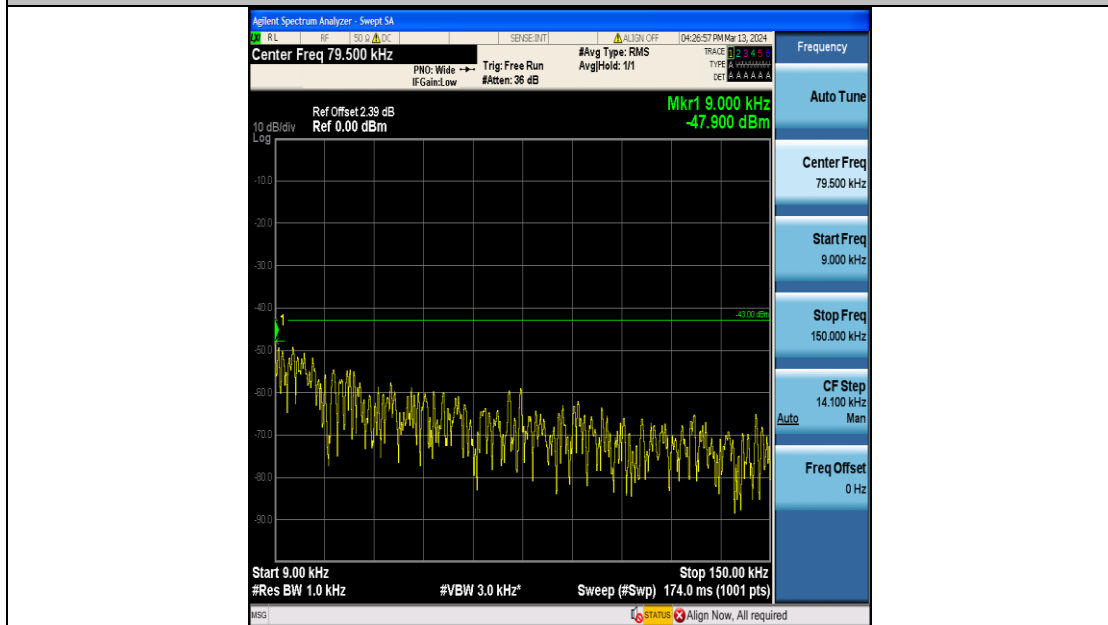

Band66_5MHz_16QAM_132647_25RB#0_3000~20000_3000~20000

Band66_10MHz_QPSK_132022_50RB#0_0.009~0.15_0.009~0.15