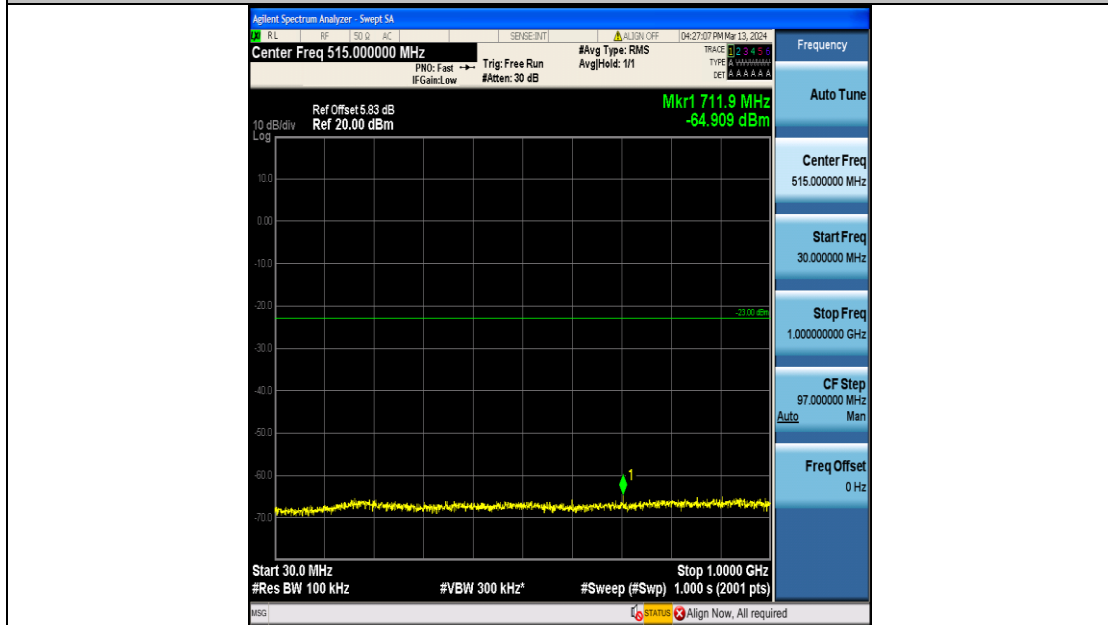

Band66_10MHz_QPSK_132022_50RB#0_0.15~30_0.15~30

Band66_10MHz_QPSK_132022_50RB#0_30~1000_30~1000