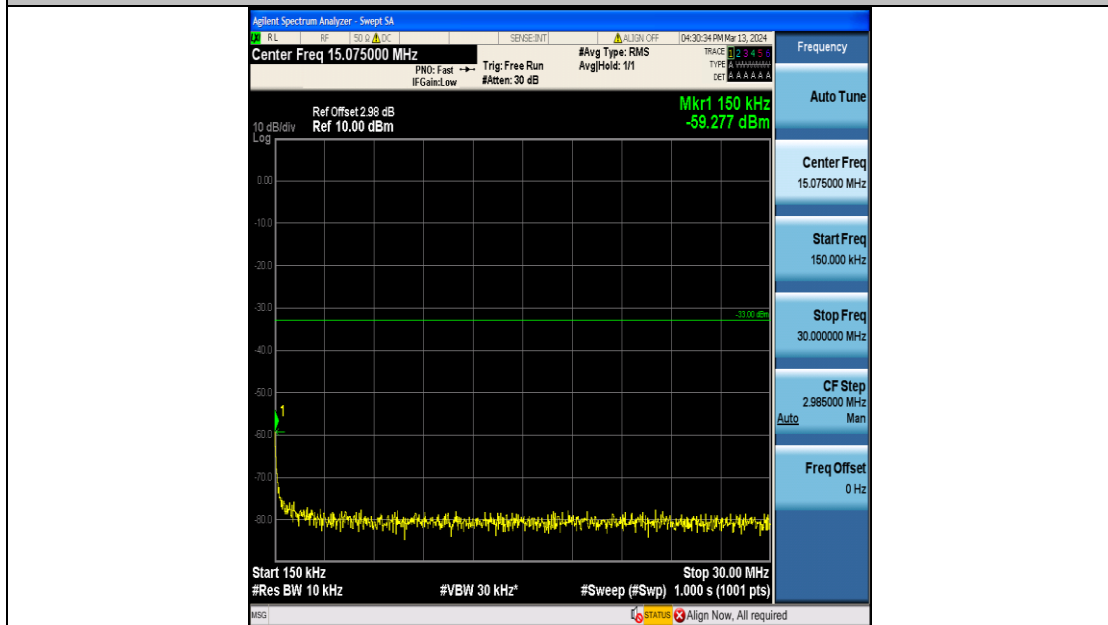

Band66_10MHz_16QAM_132622_50RB#0_0.009~0.15_0.009~0.15

Band66_10MHz_16QAM_132622_50RB#0_0.15~30_0.15~30