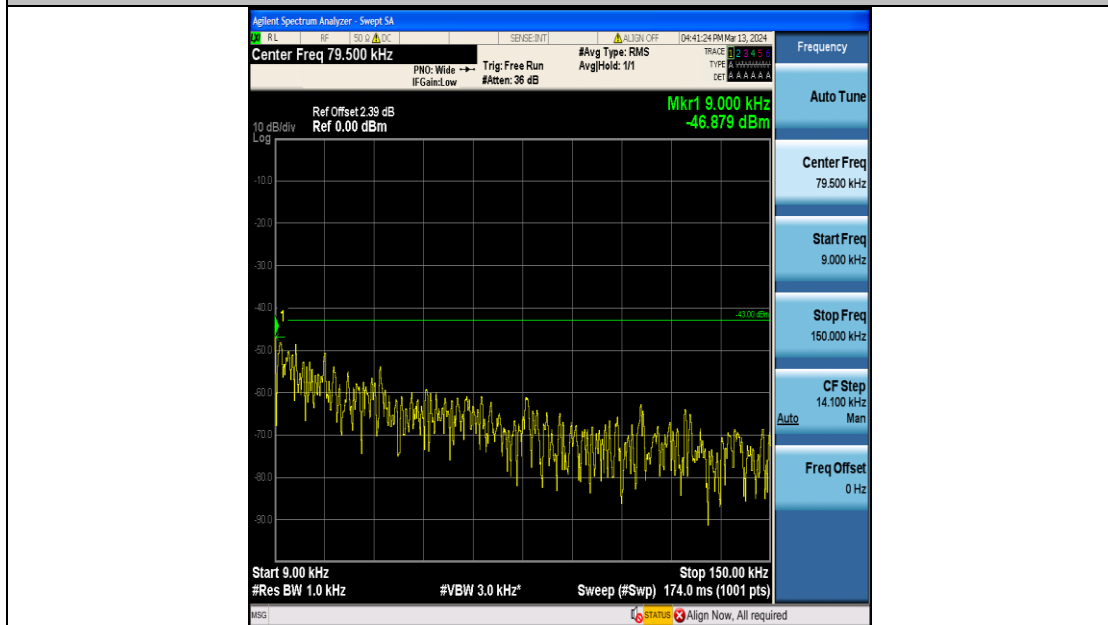

Band66_15MHz_16QAM_132047_75RB#0_3000~20000_3000~20000

Band66_15MHz_QPSK_132322_75RB#0_0.009~0.15_0.009~0.15