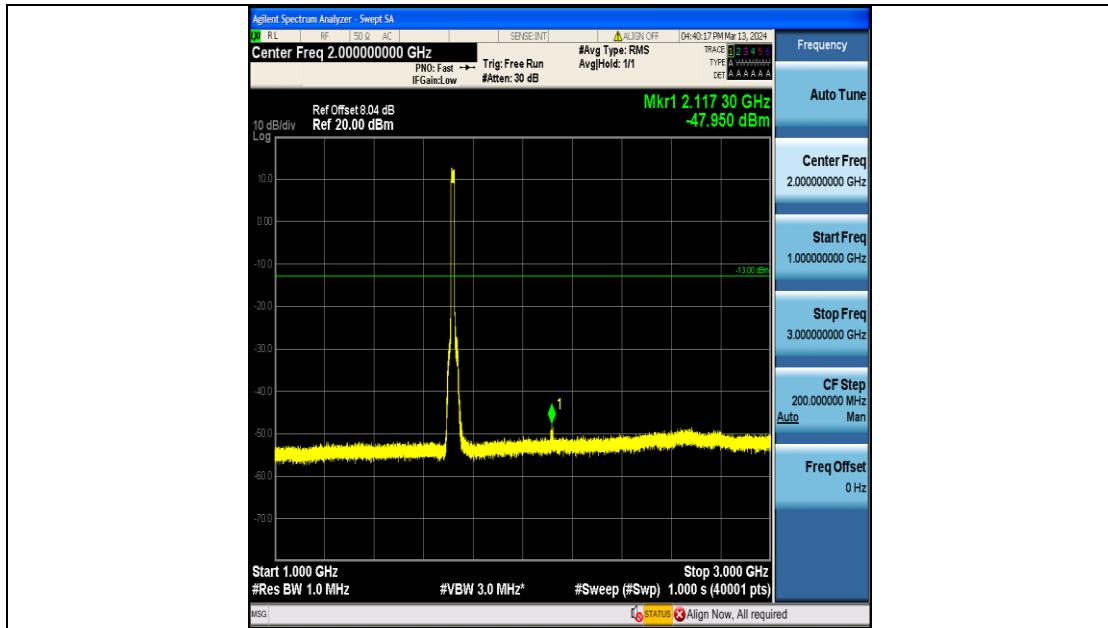

Band66_10MHz_16QAM_132622_50RB#0_3000~20000_3000~20000

Band66_15MHz_QPSK_132047_75RB#0_0.009~0.15_0.009~0.15

Band66_15MHz_QPSK_132047_75RB#0_0.15~30_0.15~30

Band66_15MHz_QPSK_132047_75RB#0_30~1000_30~1000