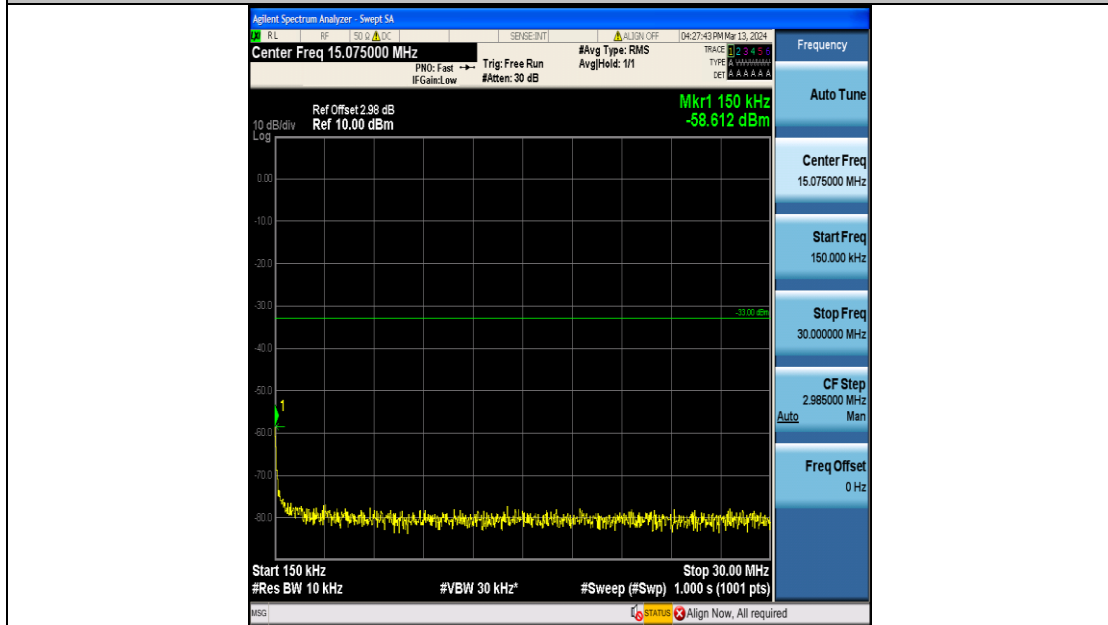

Band66_10MHz_16QAM_132022_50RB#0_0.009~0.15_0.009~0.15

Band66_10MHz_16QAM_132022_50RB#0_0.15~30_0.15~30