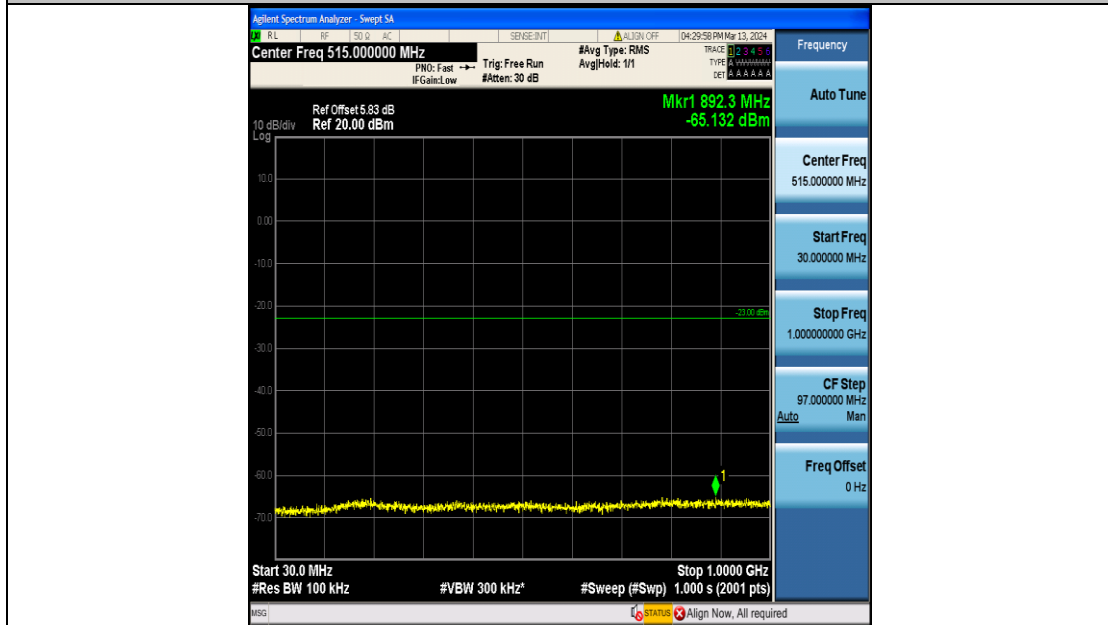

Band66_10MHz_QPSK_132622_50RB#0_0.15~30_0.15~30

Band66_10MHz_QPSK_132622_50RB#0_30~1000_30~1000