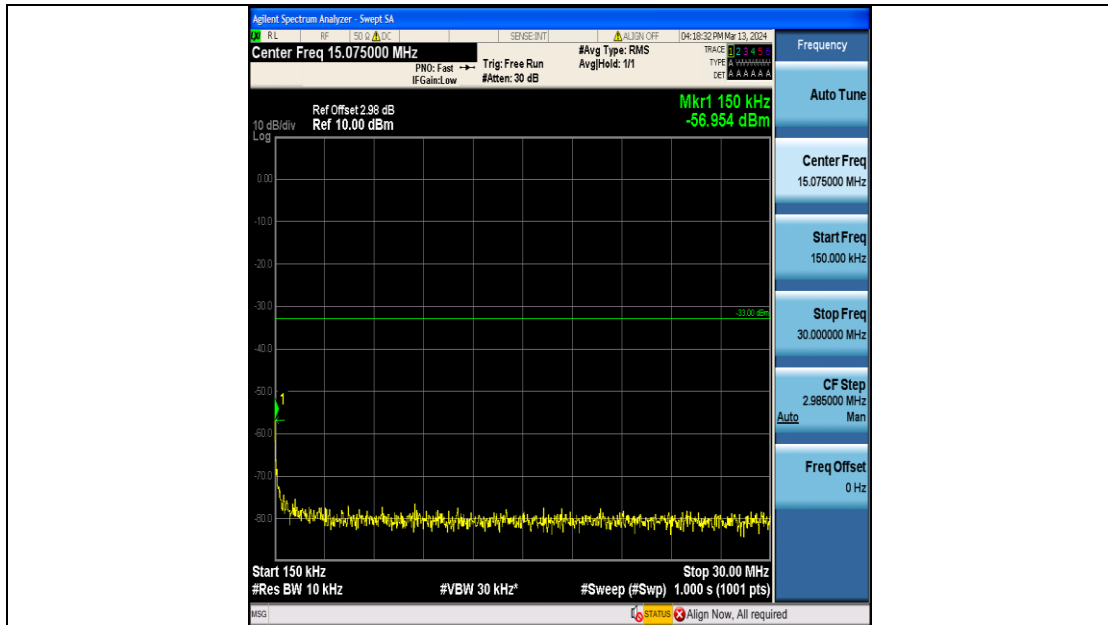

Band66_5MHz_QPSK_132647_25RB#0_0.009~0.15_0.009~0.15

Band66_5MHz_QPSK_132647_25RB#0_0.15~30_0.15~30