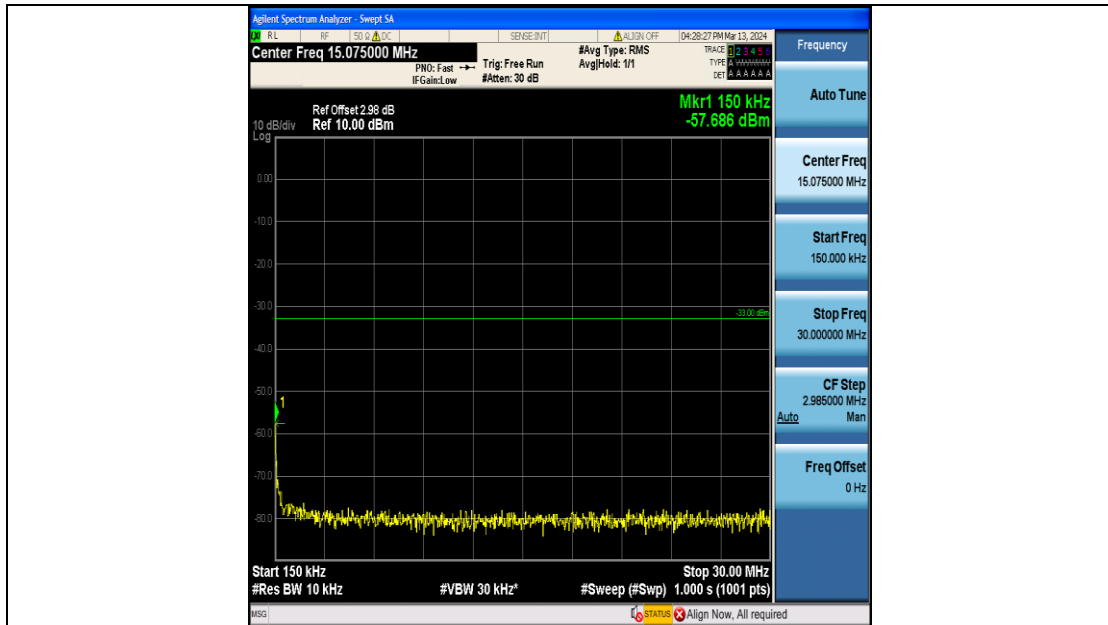

Band66_10MHz_16QAM_132022_50RB#0_30~1000_30~1000

Band66_10MHz_16QAM_132022_50RB#0_1000~3000_1000~3000

Band66_10MHz_16QAM_132022_50RB#0_3000~20000_3000~20000

Band66_10MHz_QPSK_132322_50RB#0_0.009~0.15_0.009~0.15