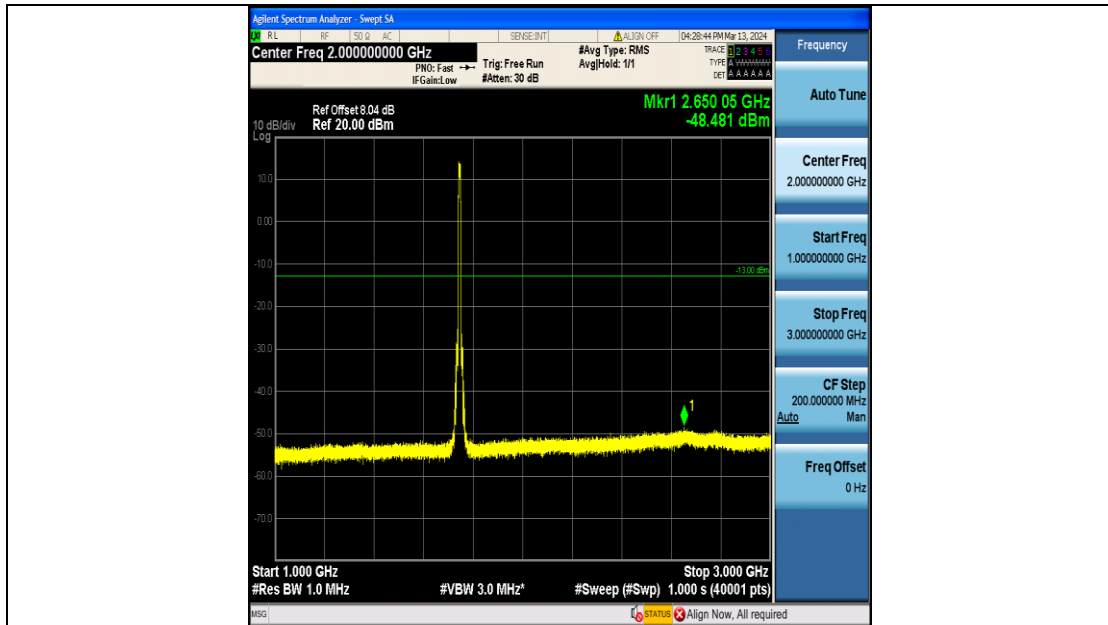

Band66_10MHz_QPSK_132322_50RB#0_30~1000_30~1000

Band66_10MHz_QPSK_132322_50RB#0_1000~3000_1000~3000