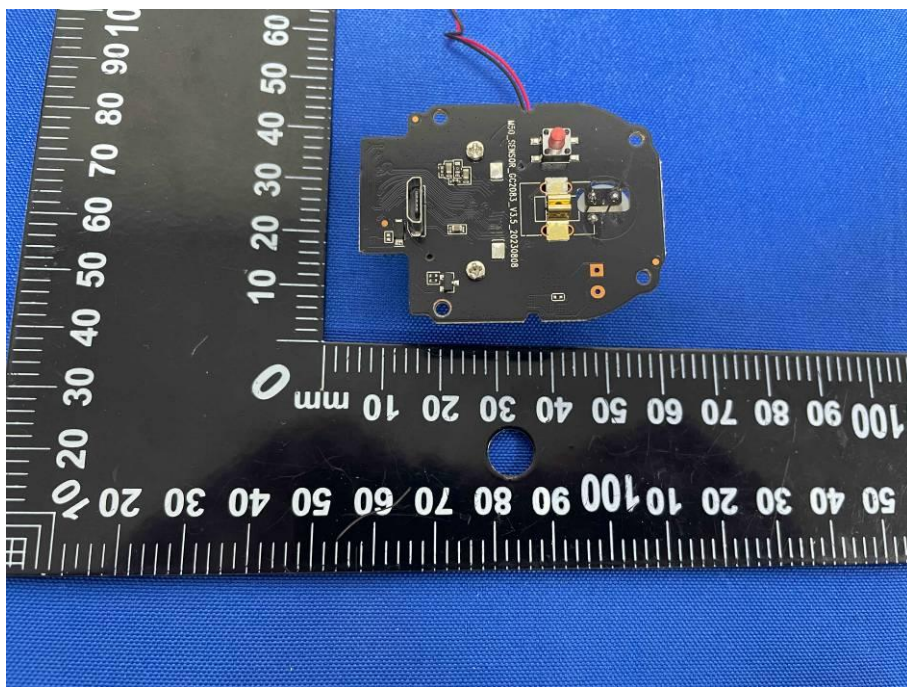

# Appendix C: Photographs of EUT

Product: Smart Wi-Fi Doorbell Camera

Model: T50

Internal Photos

433M Antenna

BLE/WIFI Antenna