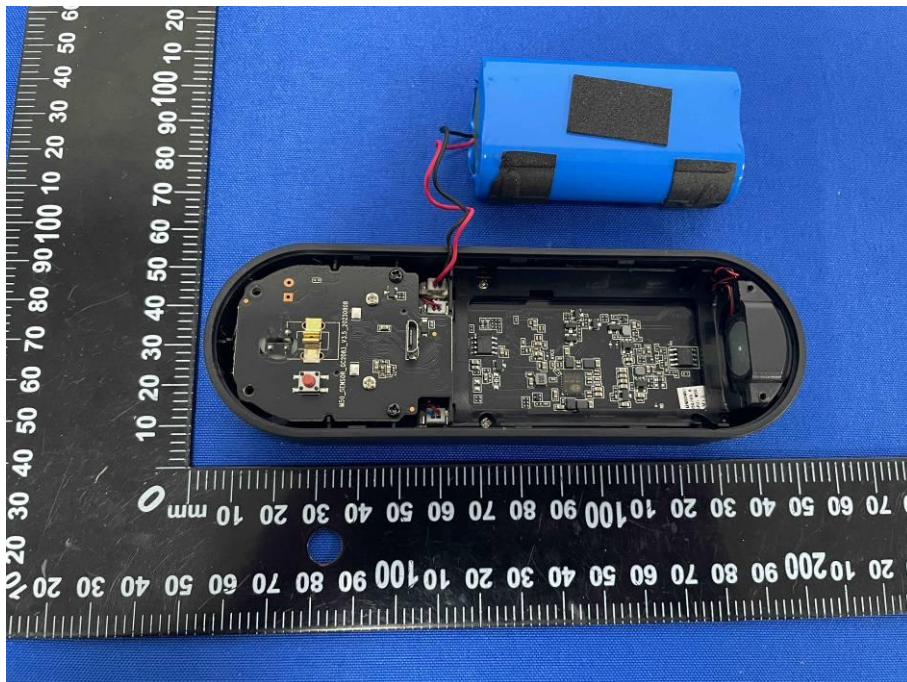

# Appendix C: Photographs of EUT

Product: Smart Wi-Fi Doorbell Camera

Model: T50

Internal Photos

433M Antenna

BLE/WIFI Antenna