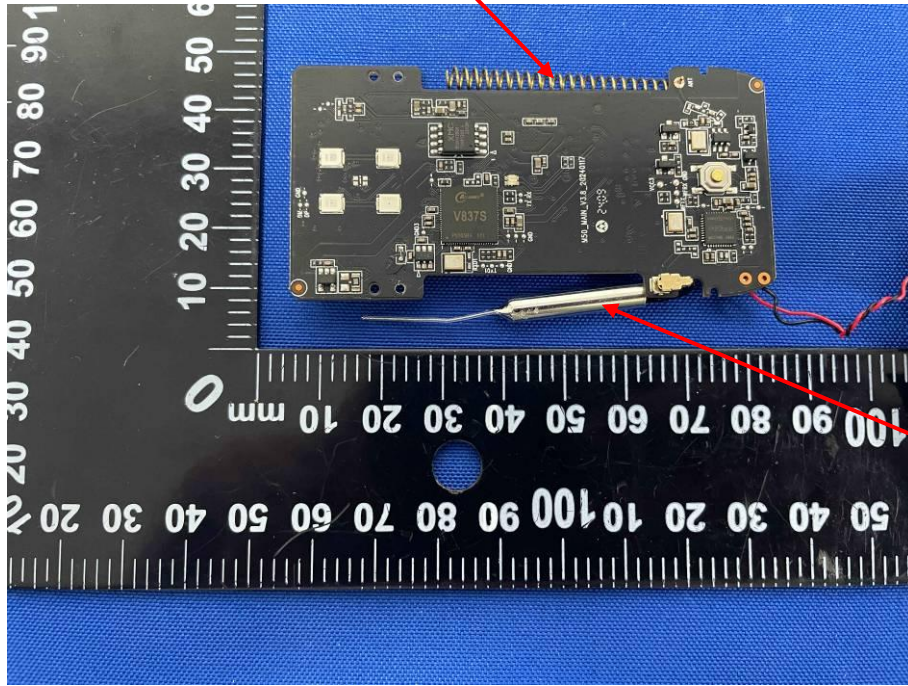

# Appendix C: Photographs of EUT

Product: Smart Wi-Fi Doorbell Camera

Model: T50

Internal Photos

433M Antenna

BLE/WIFI Antenna