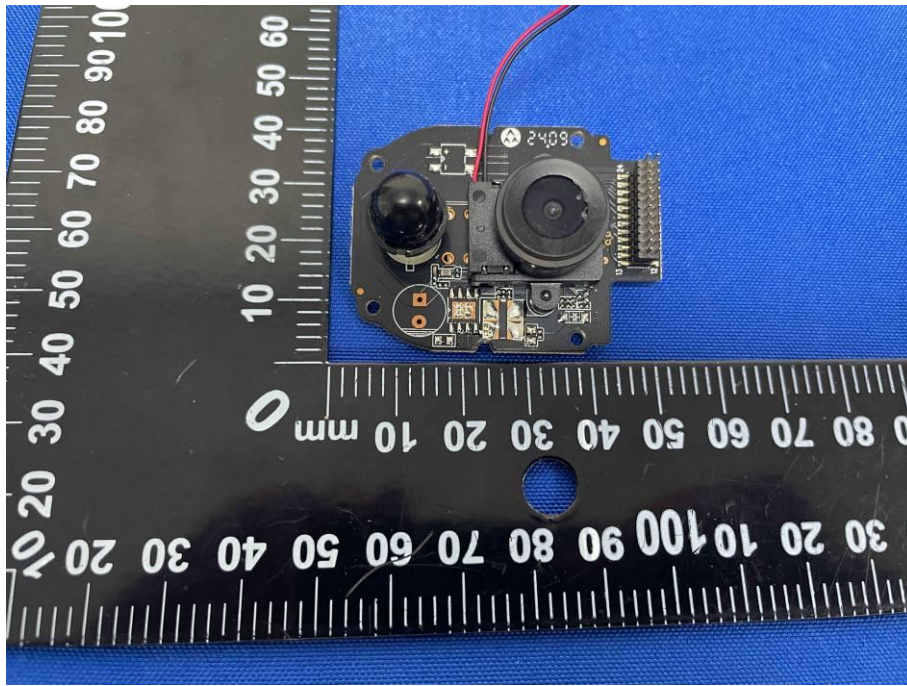

# Appendix C: Photographs of EUT

Product: Smart Wi-Fi Doorbell Camera

Model: T50

Internal Photos

433M Antenna

BLE/WIFI Antenna