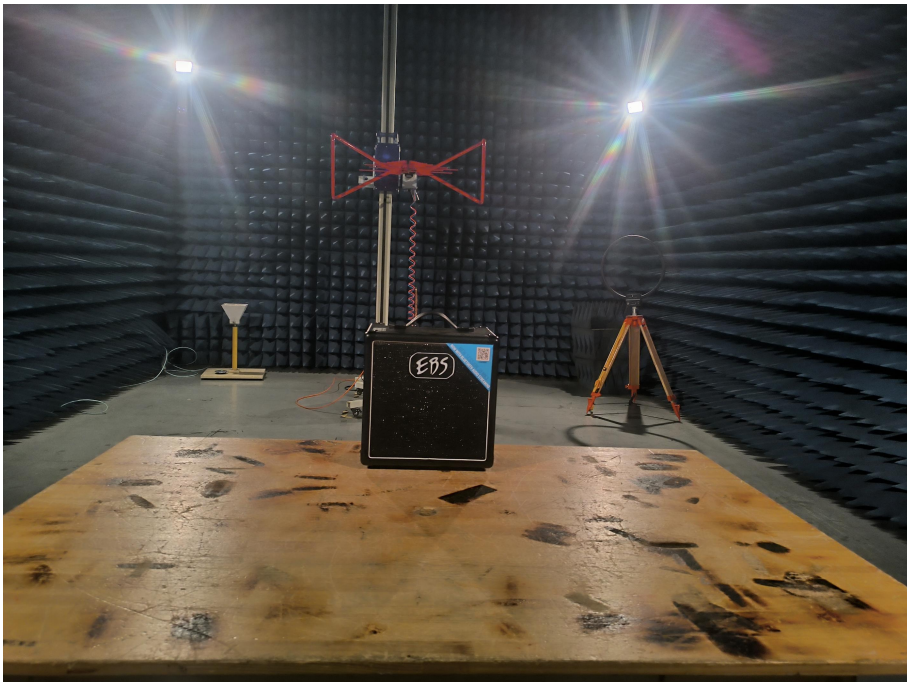

CE TEST SETUP

RE TEST SETUP

Model No.: SE30BT

RE TEST SETUP

v