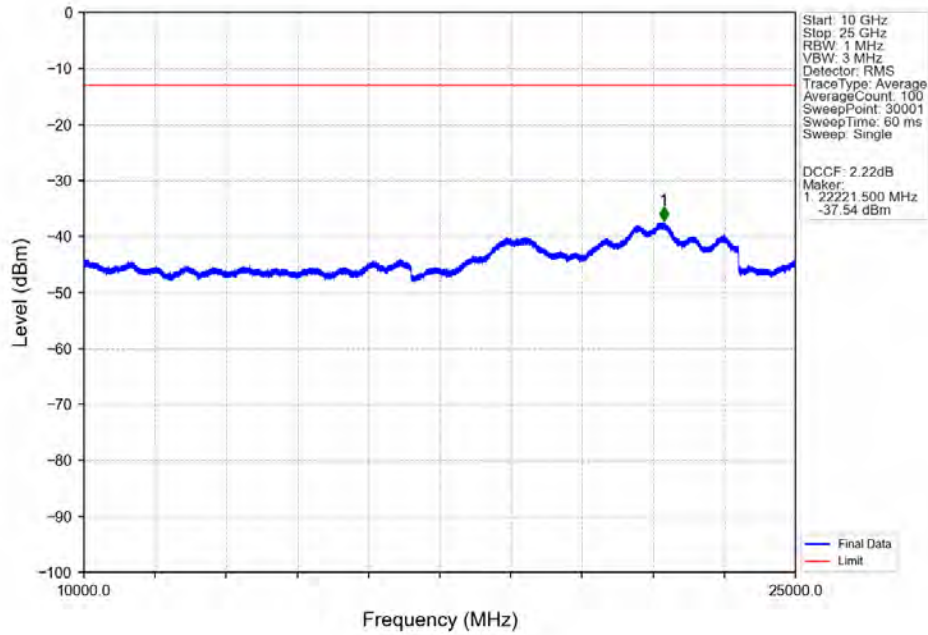

CA_42C(3450-3550)_SISO_NTNV_CC1:20 CC2:5MHz_CC1:QPSK CC2:QPSK_CC1:3460 CC2:3471.7MHz_CC1: 1 @0
CC2: 1@24