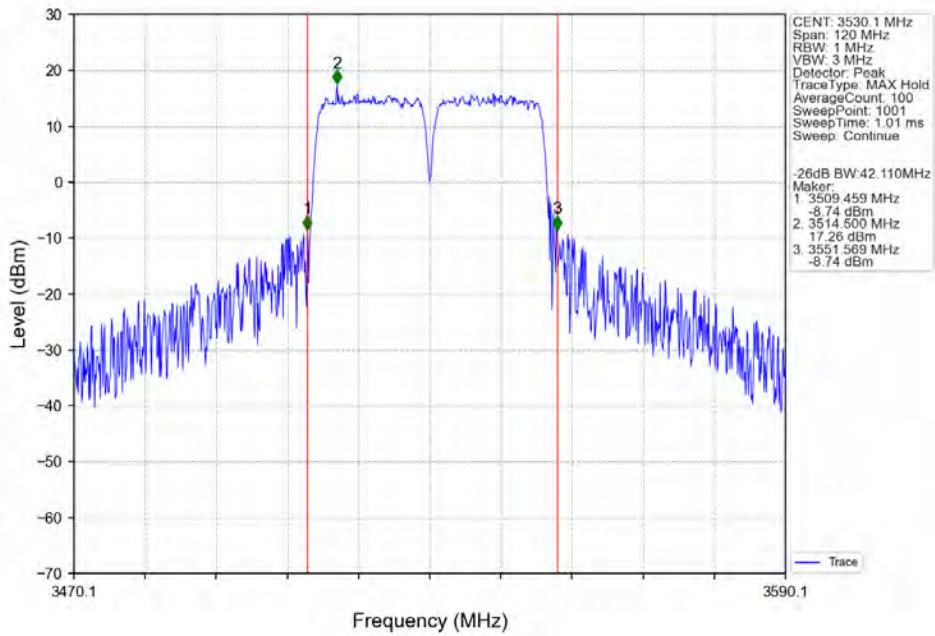

CA_42C(3450-3550)_SISO_NTNV_CC1:20 CC2:20MHz_CC1:16QAM CC2:16QAM_CC1:3520.2 CC2:3540MHz_CC1:
100@0 CC2: 100@0