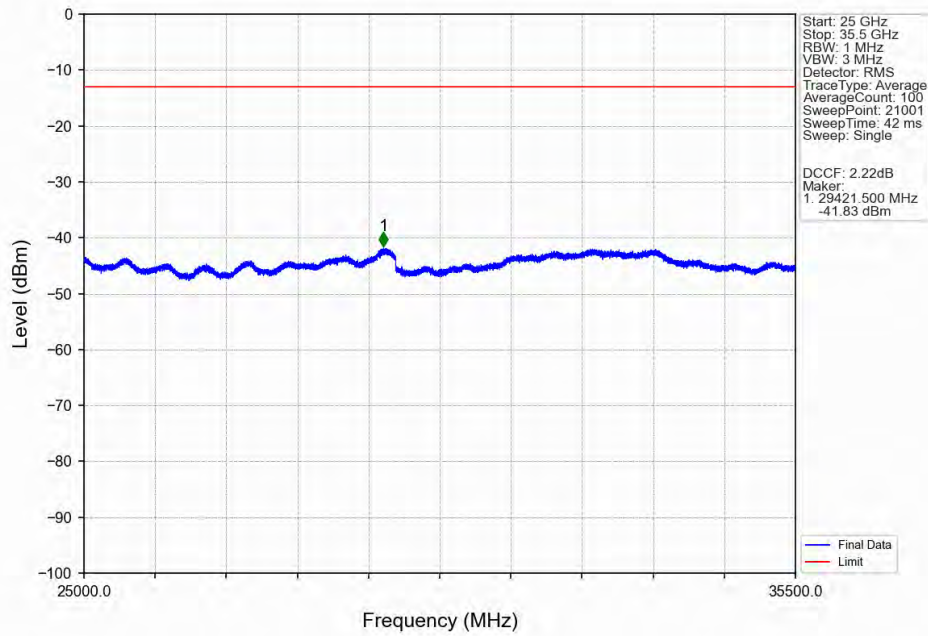

CA_42C(3450-3550)_SISO_NTNV_CC1:5 CC2:20MHz_CC1:QPSK CC2:QPSK_CC1:3528.3 CC2:3540MHz_CC1: 1@0
CC2: 1@99