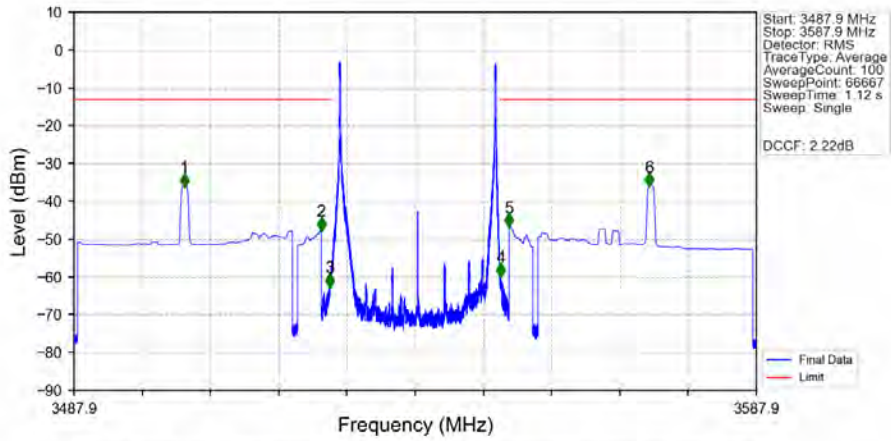

CA_42C(3450-3550)_SISO_NTNV_CC1:20 CC2:5MHz_CC1:QPSK CC2:QPSK_CC1:3535.8 CC2:3547.5MHz_CC1: 1@0
CC2: 1@24

Start (MHz)	Stop (MHz)	RBW (MHz)	Method	Marker No.	Freq (MHz)	Level (dBm)	Limit (dBm)	Result
3487.9	3520.4	1	CHP	1	3504.045	-35.95	-13	Pass
3520.4	3524.4	0.5	CHP	2	3524.148	-47.52	-13	Pass
3524.4	3525.4	0.003	/	3	3525.366	-62.46	-13	Pass
3525.4	3550.4	0.003	/	/	/	/	/	/
3550.4	3551.4	0.003	/	4	3550.470	-59.69	-13	Pass
3551.4	3555.4	0.5	CHP	5	3551.651	-46.56	-13	Pass
3555.4	3587.9	1	CHP	6	3572.217	-35.83	-13	Pass

CA_42C(3450-3550)_SISO_NTNV_CC1:20 CC2:5MHz_CC1:QPSK CC2:QPSK_CC1:3535.8 CC2:3547.5MHz_CC1: 1@0
CC2: 1@24