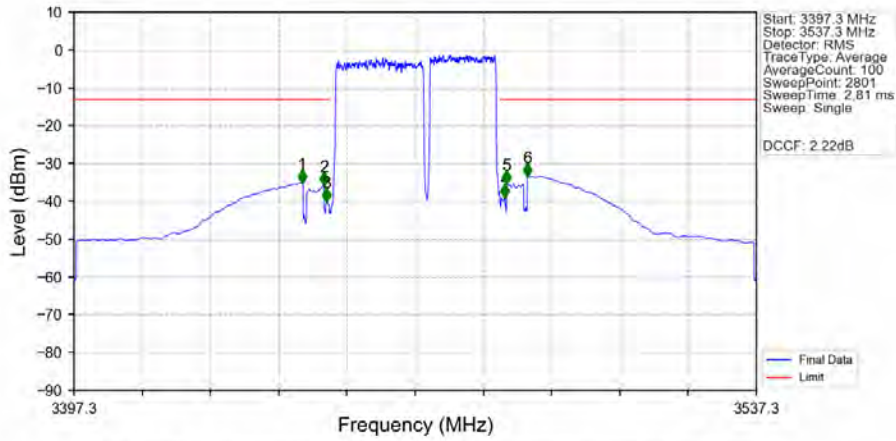

CA_42C(3450-3550)_SISO_NTNV_CC1:20 CC2:15MHz_CC1:QPSK CC2:QPSK_CC1:3460 CC2:3477.1MHz_CC1: 100@0
CC2: 75@0

Start (MHz)	Stop (MHz)	RBW (MHz)	Method	Marker No.	Freq (MHz)	Level (dBm)	Limit (dBm)	Result
3397.3	3444.8	1	CHP	1	3444.050	-34.99	-13	Pass
3444.8	3448.8	0.5	CHP	2	3448.550	-35.70	-13	Pass
3448.8	3449.8	0.2	CHP	3	3449.150	-39.92	-13	Pass
3449.8	3484.8	0.1	/	/	/	/	/	/
3484.8	3485.8	0.2	CHP	4	3485.700	-38.86	-13	Pass
3485.8	3489.8	0.5	CHP	5	3486.050	-35.23	-13	Pass
3489.8	3537.3	1	CHP	6	3490.300	-33.22	-13	Pass

CA_42C(3450-3550)_SISO_NTNV_CC1:20 CC2:15MHz_CC1:QPSK CC2:QPSK_CC1:3460 CC2:3477.1MHz_CC1: 100@0
CC2: 75@0