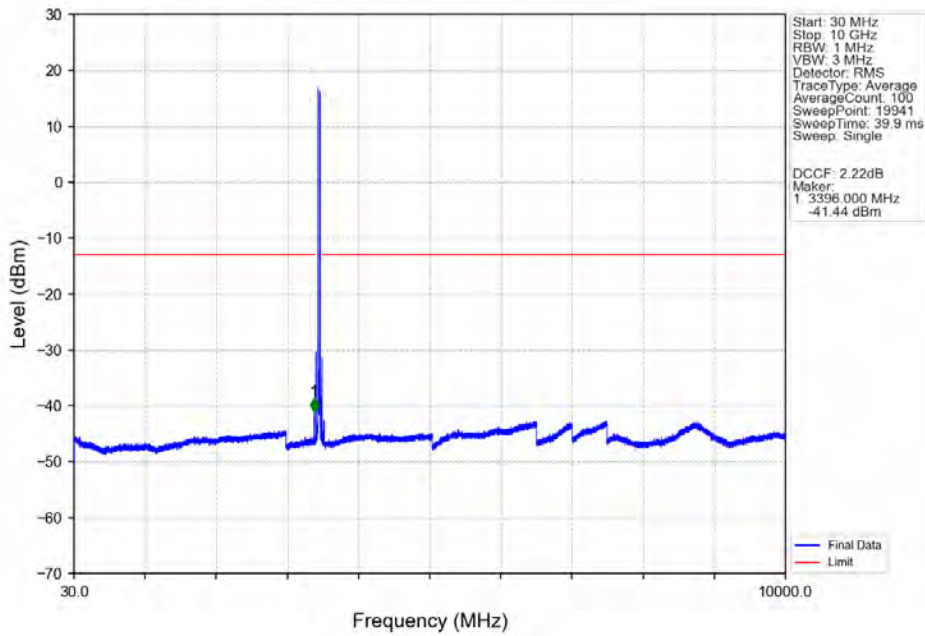

CA_42C(3450-3550)_SISO_NTNV_CC1:20 CC2:10MHz_CC1:QPSK CC2:QPSK_CC1:3460 CC2:3474.4MHz_CC1: 1 @0
CC2: 1 @49

Start (MHz)	Stop (MHz)	RBW (MHz)	Method	Marker No.	Freq (MHz)	Level (dBm)	Limit (dBm)	Result
3404.7	3444.7	1	CHP	1	3423.294	-35.82	-13	Pass
3444.7	3448.7	0.5	CHP	2	3448.449	-46.40	-13	Pass
3448.7	3449.7	0.003	/	3	3449.669	-60.01	-13	Pass
3449.7	3479.7	0.003	/	/	/	/	/	/
3479.7	3480.7	0.003	/	4	3479.702	-58.40	-13	Pass
3480.7	3484.7	0.5	CHP	5	3480.951	-46.80	-13	Pass
3484.7	3524.7	1	CHP	6	3506.352	-36.29	-13	Pass

CA_42C(3450-3550)_SISO_NTNV_CC1:20 CC2:10MHz_CC1:QPSK CC2:QPSK_CC1:3460 CC2:3474.4MHz_CC1: 1 @0
CC2: 1 @49