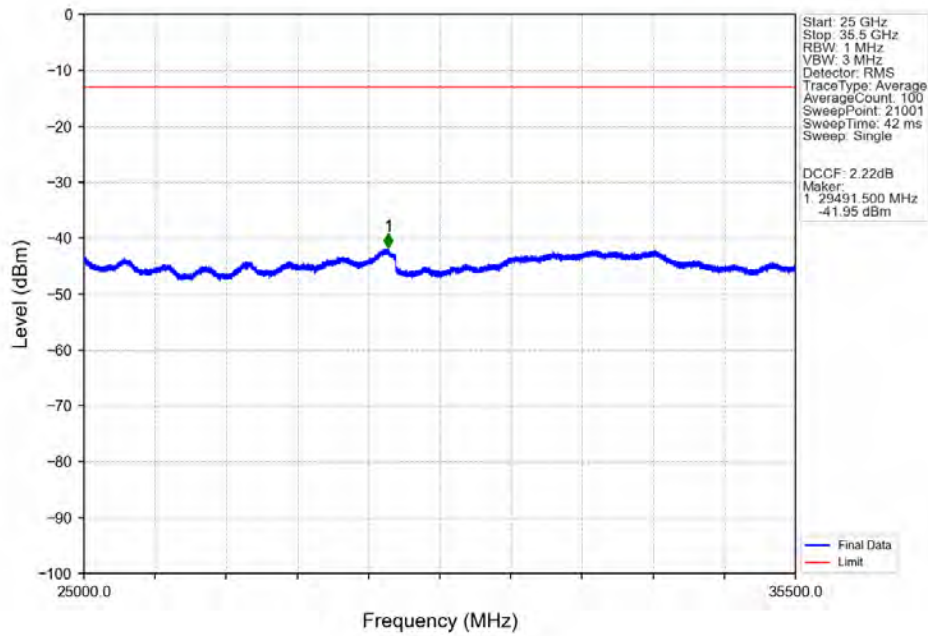

CA_42C(3450-3550)_SISO_NTNV_CC1:10 CC2:20MHz_CC1:QPSK CC2:QPSK_CC1:3455 CC2:3469.4MHz_CC1: 1@0
CC2: 1@99