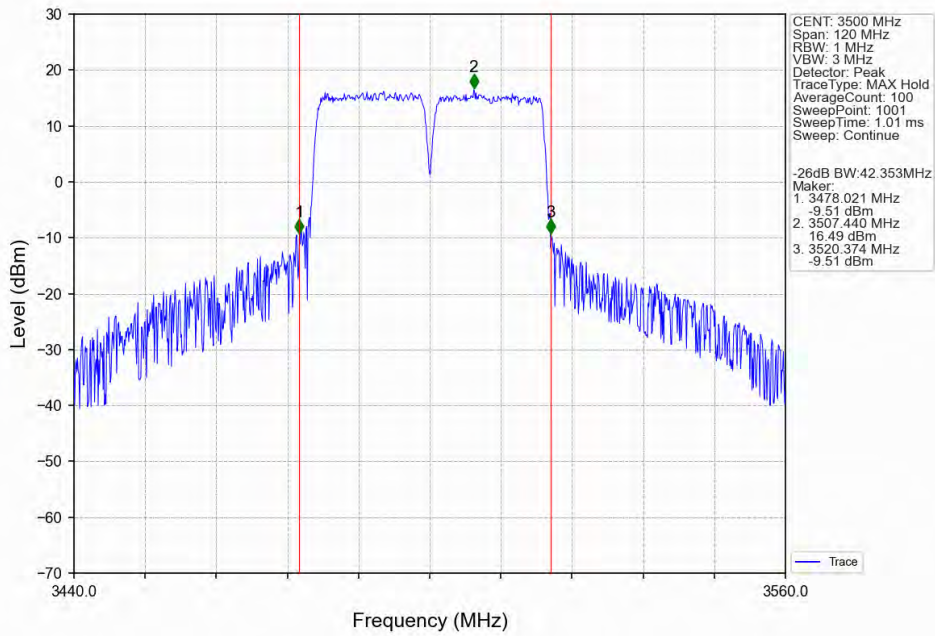

CA_42C(3450-3550)_SISO_NTNV_CC1:20 CC2:20MHz_CC1:QPSK CC2:QPSK_CC1:3490.1 CC2:3509.9MHz_CC1:
100@0 CC2: 100@0