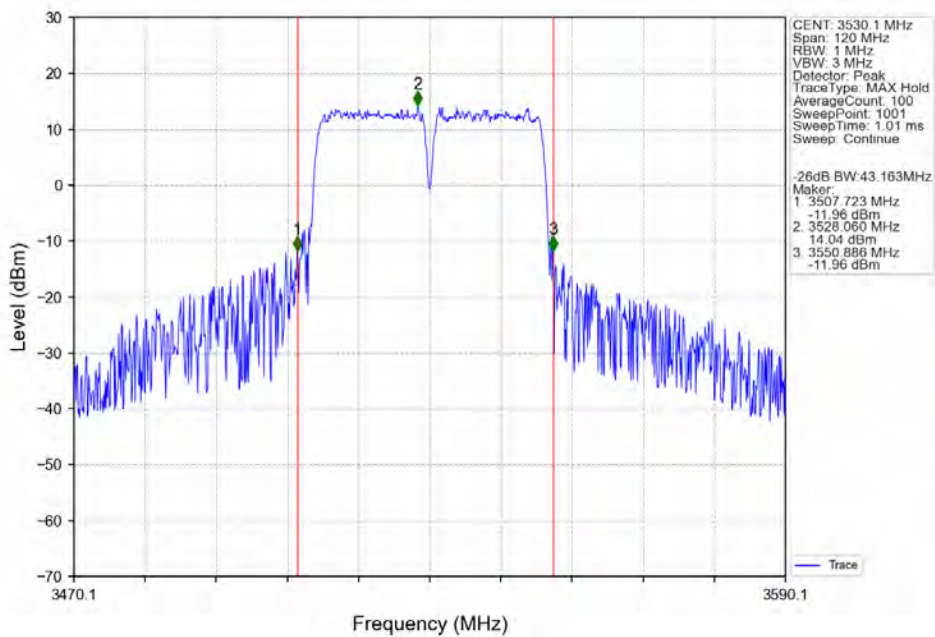

CA_42C(3450-3550)_SISO_NTNV_CC1:20 CC2:20MHz_CC1:256QAM CC2:256QAM_CC1:3520.2 CC2:3540MHz_CC1:100@0 CC2: 100@0