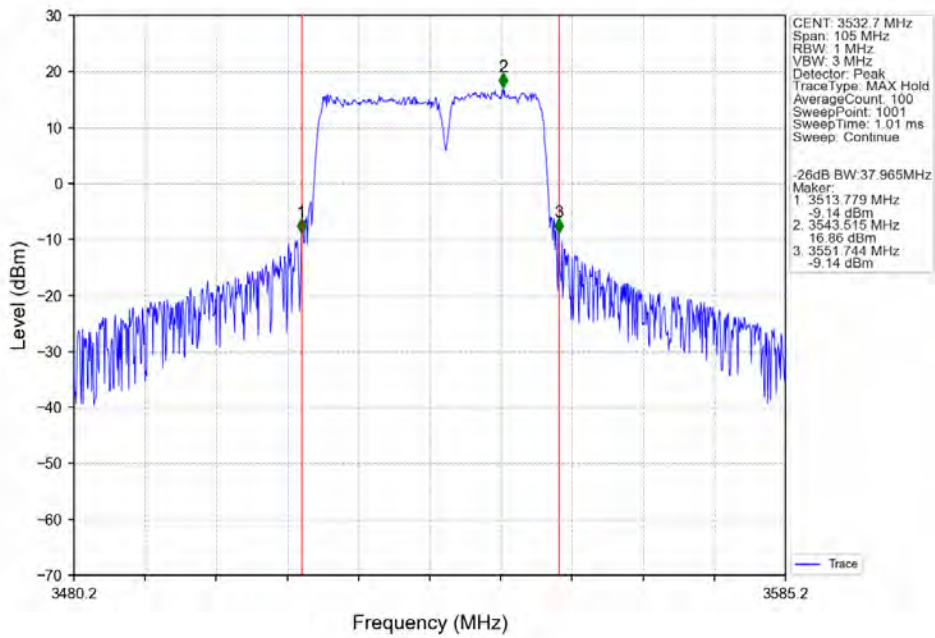

CA_42C(3450-3550)_SISO_NTNV_CC1:20 CC2:15MHz_CC1:64QAM CC2:64QAM_CC1:3525.4 CC2:3542.5MHz_CC1:100@0 CC2: 75@0