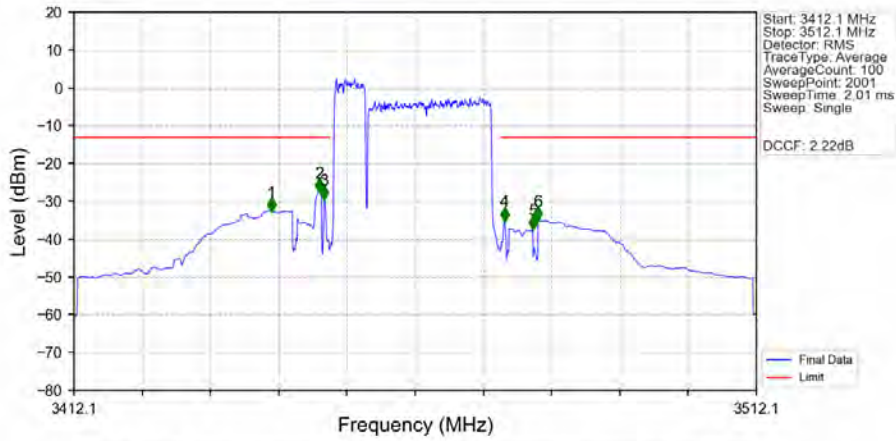

CA_42C(3450-3550)_SISO_NTNV_CC1:5 CC2:20MHz_CC1:QPSK CC2:QPSK_CC1:3452.5 CC2:3464.2MHz_CC1: 25@0
CC2: 100@0

Start (MHz)	Stop (MHz)	RBW (MHz)	Method	Marker No.	Freq (MHz)	Level (dBm)	Limit (dBm)	Result
3412.1	3444.6	1	CHP	1	3441.050	-32.46	-13	Pass
3444.6	3448.6	0.5	CHP	2	3448.000	-27.29	-13	Pass
3448.6	3449.6	0.2	CHP	3	3448.800	-29.30	-13	Pass
3449.6	3474.6	0.1	/	/	/	/	/	/
3474.6	3475.6	0.2	CHP	4	3475.200	-34.94	-13	Pass
3475.6	3479.6	0.5	CHP	5	3479.350	-37.20	-13	Pass
3479.6	3512.1	1	CHP	6	3480.100	-34.88	-13	Pass

CA_42C(3450-3550)_SISO_NTNV_CC1:5 CC2:20MHz_CC1:QPSK CC2:QPSK_CC1:3452.5 CC2:3464.2MHz_CC1: 25@0
CC2: 100@0