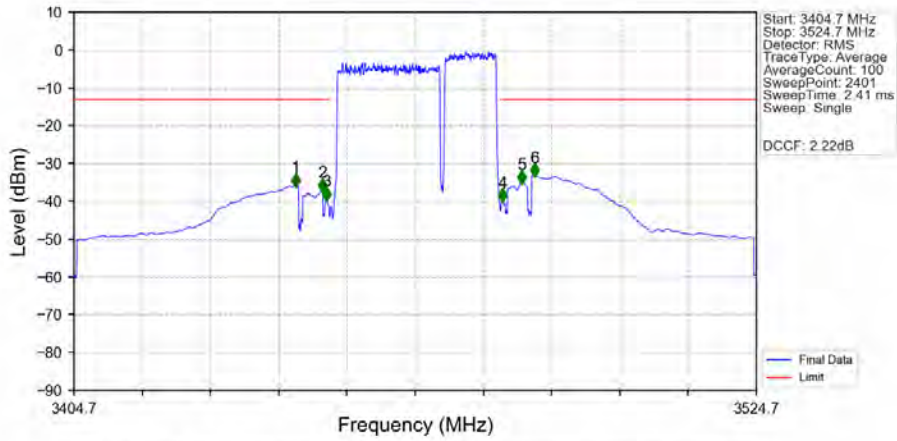

CA_42C(3450-3550)_SISO_NTNV_CC1:20 CC2:10MHz_CC1:QPSK CC2:QPSK_CC1:3460 CC2:3474.4MHz_CC1: 100@0
CC2: 50@0

Start (MHz)	Stop (MHz)	RBW (MHz)	Method	Marker No.	Freq (MHz)	Level (dBm)	Limit (dBm)	Result
3404.7	3444.7	1	CHP	1	3443.700	-35.92	-13	Pass
3444.7	3448.7	0.5	CHP	2	3448.450	-37.25	-13	Pass
3448.7	3449.7	0.2	CHP	3	3449.100	-39.58	-13	Pass
3449.7	3479.7	0.1	/	/	/	/	/	/
3479.7	3480.7	0.2	CHP	4	3480.050	-39.88	-13	Pass
3480.7	3484.7	0.5	CHP	5	3483.400	-35.09	-13	Pass
3484.7	3524.7	1	CHP	6	3485.700	-33.23	-13	Pass

CA_42C(3450-3550)_SISO_NTNV_CC1:20 CC2:10MHz_CC1:QPSK CC2:QPSK_CC1:3460 CC2:3474.4MHz_CC1: 100@0
CC2: 50@0