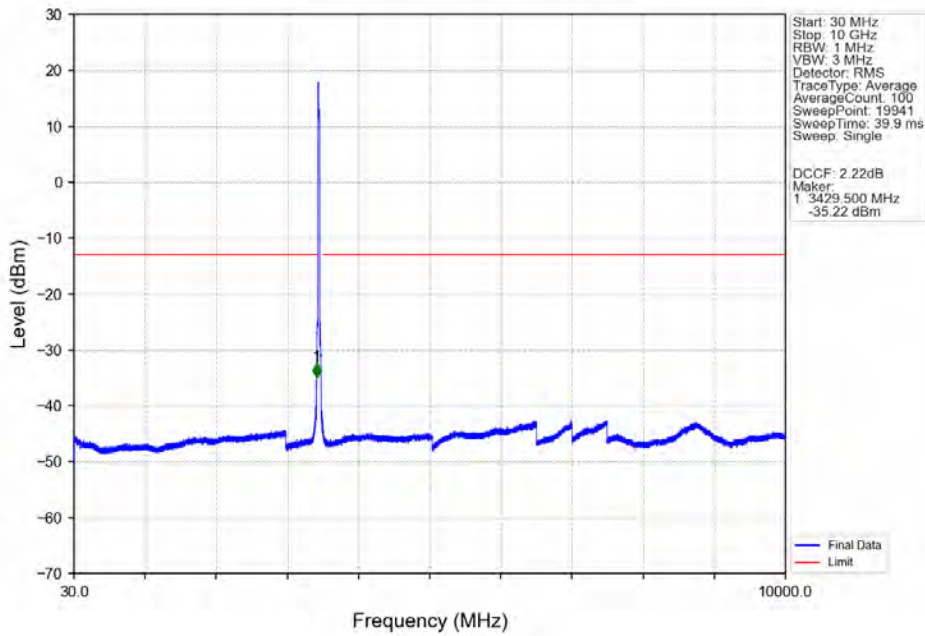

CA_42C(3450-3550)_SISO_NTNV_CC1:5 CC2:20MHz_CC1:QPSK CC2:QPSK_CC1:3452.5 CC2:3464.2MHz_CC1: 25@0
CC2: 100@0

Start (MHz)	Stop (MHz)	RBW (MHz)	Method	Marker No.	Freq (MHz)	Level (dBm)	Limit (dBm)	Result
3412.1	3444.6	1	CHP	1	3441.050	-32.46	-13	Pass
3444.6	3448.6	0.5	CHP	2	3448.000	-27.29	-13	Pass
3448.6	3449.6	0.2	CHP	3	3448.800	-29.30	-13	Pass
3449.6	3474.6	0.1	/	/	/	/	/	/
3474.6	3475.6	0.2	CHP	4	3475.200	-34.94	-13	Pass
3475.6	3479.6	0.5	CHP	5	3479.350	-37.20	-13	Pass
3479.6	3512.1	1	CHP	6	3480.100	-34.88	-13	Pass

CA_42C(3450-3550)_SISO_NTNV_CC1:5 CC2:20MHz_CC1:QPSK CC2:QPSK_CC1:3452.5 CC2:3464.2MHz_CC1: 25@0
CC2: 100@0