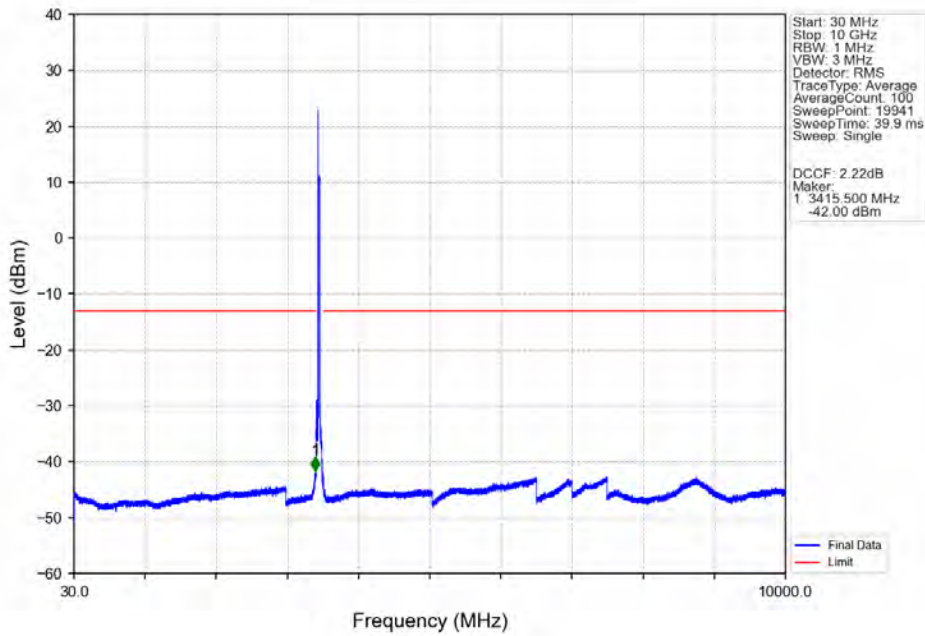

CA_42C(3450-3550)_SISO_NTNV_CC1:10 CC2:20MHz_CC1:QPSK CC2:QPSK_CC1:3455 CC2:3469.4MHz_CC1: 1@0
CC2: 1@99

Start (MHz)	Stop (MHz)	RBW (MHz)	Method	Marker No.	Freq (MHz)	Level (dBm)	Limit (dBm)	Result
3404.7	3444.7	1	CHP	1	3440.250	-37.16	-13	Pass
3444.7	3448.7	0.5	CHP	2	3448.300	-39.67	-13	Pass
3448.7	3449.7	0.003	/	3	3449.695	-51.78	-13	Pass
3449.7	3479.7	0.003	/	/	/	/	/	/
3479.7	3480.7	0.003	/	4	3479.765	-61.84	-13	Pass
3480.7	3484.7	0.5	CHP	5	3480.952	-43.20	-13	Pass
3484.7	3524.7	1	CHP	6	3485.794	-40.51	-13	Pass

CA_42C(3450-3550)_SISO_NTNV_CC1:10 CC2:20MHz_CC1:QPSK CC2:QPSK_CC1:3455 CC2:3469.4MHz_CC1: 1@0
CC2: 1@99