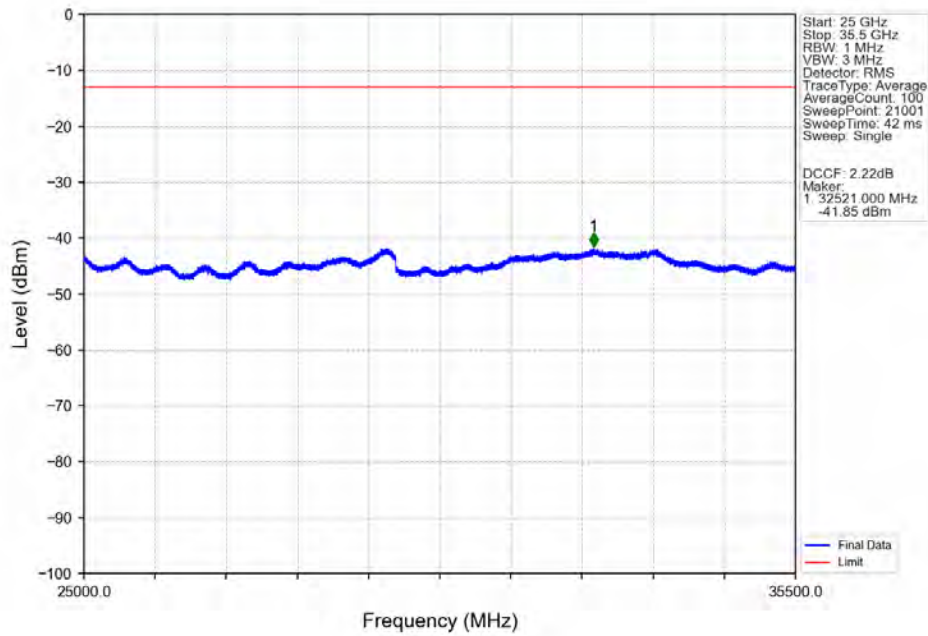

CA_42C(3450-3550)_SISO_NTNV_CC1:15 CC2:20MHz_CC1:QPSK CC2:QPSK_CC1:3522.9 CC2:3540MHz_CC1: 75@0
CC2: 100@0