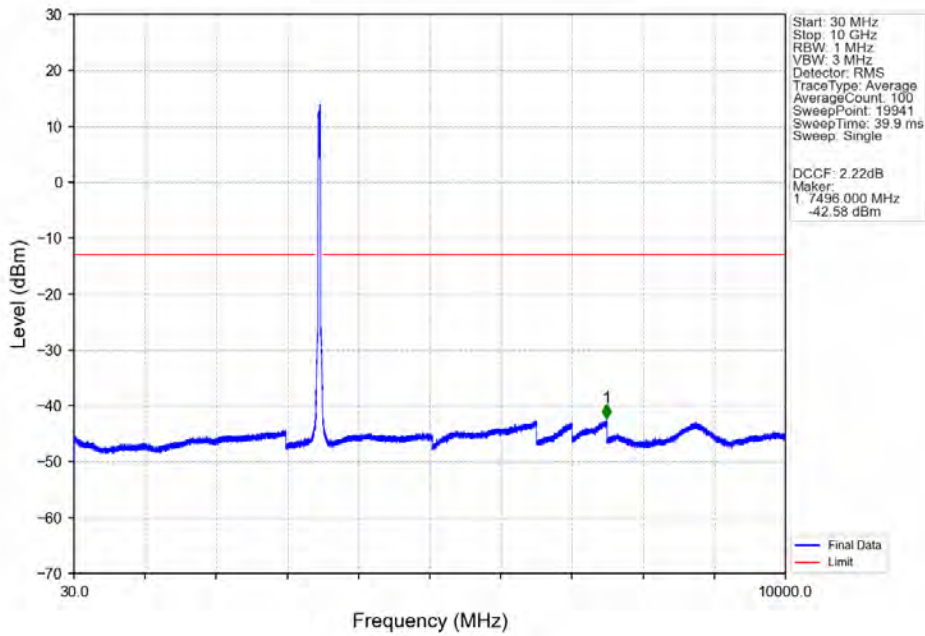

CA_42C(3450-3550)_SISO_NTNV_CC1:20 CC2:15MHz_CC1:QPSK CC2:QPSK_CC1:3460 CC2:3477.1MHz_CC1: 100@0
CC2: 75@0

Start (MHz)	Stop (MHz)	RBW (MHz)	Method	Marker No.	Freq (MHz)	Level (dBm)	Limit (dBm)	Result
3397.3	3444.8	1	CHP	1	3444.050	-34.99	-13	Pass
3444.8	3448.8	0.5	CHP	2	3448.550	-35.70	-13	Pass
3448.8	3449.8	0.2	CHP	3	3449.150	-39.92	-13	Pass
3449.8	3484.8	0.1	/	/	/	/	/	/
3484.8	3485.8	0.2	CHP	4	3485.700	-38.86	-13	Pass
3485.8	3489.8	0.5	CHP	5	3486.050	-35.23	-13	Pass
3489.8	3537.3	1	CHP	6	3490.300	-33.22	-13	Pass

CA_42C(3450-3550)_SISO_NTNV_CC1:20 CC2:15MHz_CC1:QPSK CC2:QPSK_CC1:3460 CC2:3477.1MHz_CC1: 100@0
CC2: 75@0