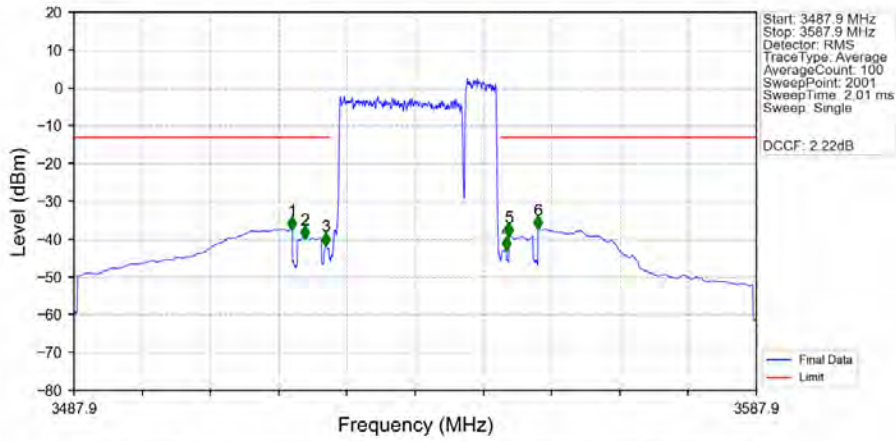

CA_42C(3450-3550)_SISO_NTNV_CC1:20 CC2:5MHz_CC1:QPSK CC2:QPSK_CC1:3535.8 CC2:3547.5MHz_CC1: 100@0
CC2: 25@0

Start (MHz)	Stop (MHz)	RBW (MHz)	Method	Marker No.	Freq (MHz)	Level (dBm)	Limit (dBm)	Result
3487.9	3520.4	1	CHP	1	3519.850	-37.41	-13	Pass
3520.4	3524.4	0.5	CHP	2	3521.750	-39.67	-13	Pass
3524.4	3525.4	0.2	CHP	3	3524.800	-41.52	-13	Pass
3525.4	3550.4	0.1	/	/	/	/	/	/
3550.4	3551.4	0.2	CHP	4	3551.200	-42.64	-13	Pass
3551.4	3555.4	0.5	CHP	5	3551.650	-39.03	-13	Pass
3555.4	3587.9	1	CHP	6	3565.900	-37.14	-13	Pass

CA_42C(3450-3550)_SISO_NTNV_CC1:20 CC2:5MHz_CC1:QPSK CC2:QPSK_CC1:3535.8 CC2:3547.5MHz_CC1: 100@0
CC2: 25@0