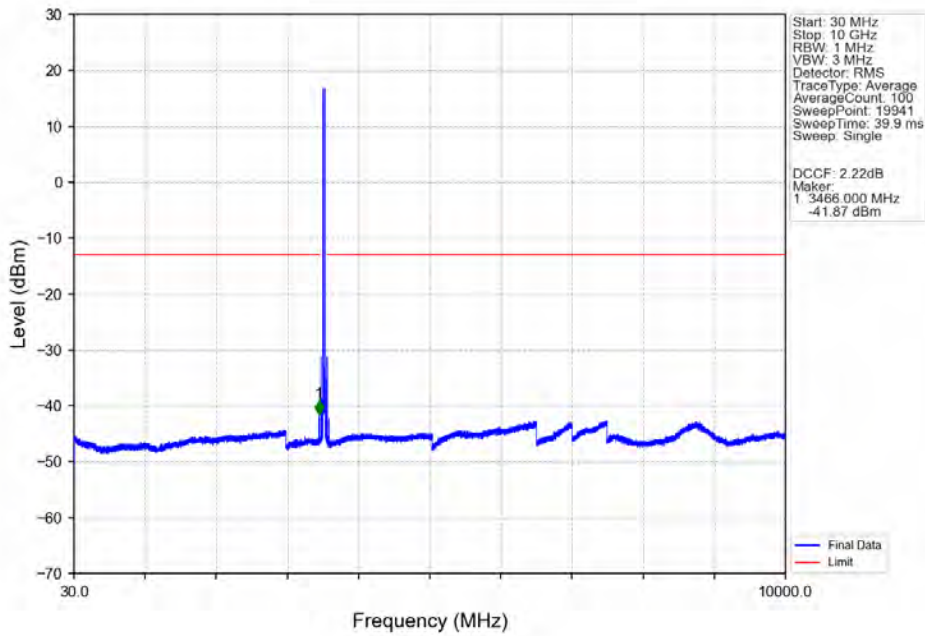

CA_42C(3450-3550)_SISO_NTNV_CC1:20 CC2:10MHz_CC1:QPSK CC2:QPSK_CC1:3530.6 CC2:3545MHz_CC1: 1@0
CC2: 1@49

Start (MHz)	Stop (MHz)	RBW (MHz)	Method	Marker No.	Freq (MHz)	Level (dBm)	Limit (dBm)	Result
3475.3	3515.3	1	CHP	1	3494.020	-36.32	-13	Pass
3515.3	3519.3	0.5	CHP	2	3519.049	-46.97	-13	Pass
3519.3	3520.3	0.003	/	3	3520.160	-60.84	-13	Pass
3520.3	3550.3	0.003	/	/	/	/	/	/
3550.3	3551.3	0.003	/	4	3550.312	-57.93	-13	Pass
3551.3	3555.3	0.5	CHP	5	3551.551	-47.19	-13	Pass
3555.3	3595.3	1	CHP	6	3576.976	-35.90	-13	Pass

CA_42C(3450-3550)_SISO_NTNV_CC1:20 CC2:10MHz_CC1:QPSK CC2:QPSK_CC1:3530.6 CC2:3545MHz_CC1: 1@0
CC2: 1@49