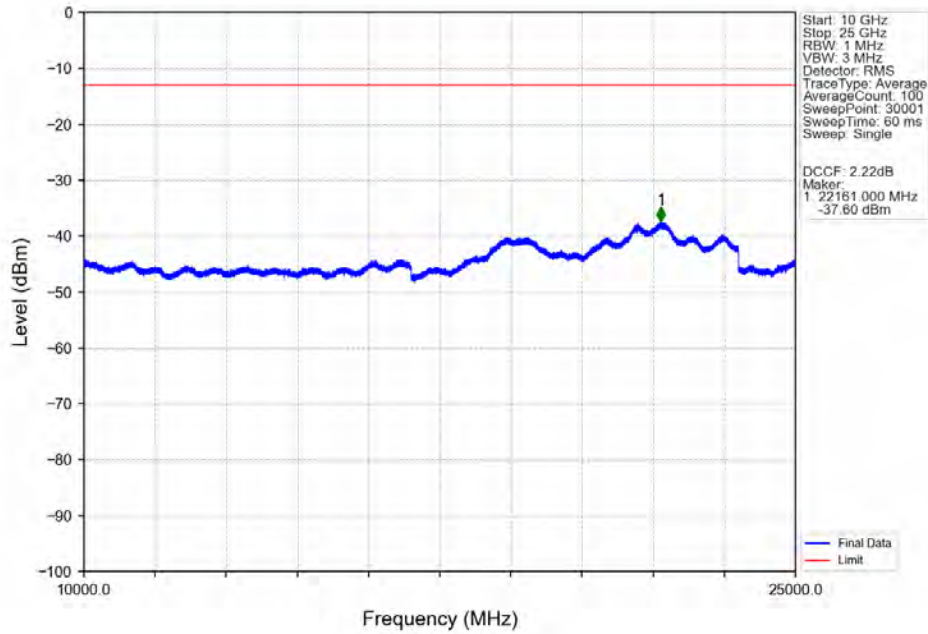

CA_42C(3450-3550)_SISO_NTNV_CC1:5 CC2:20MHz_CC1:QPSK CC2:QPSK_CC1:3452.5 CC2:3464.2MHz_CC1: 1@0
CC2: 1@99