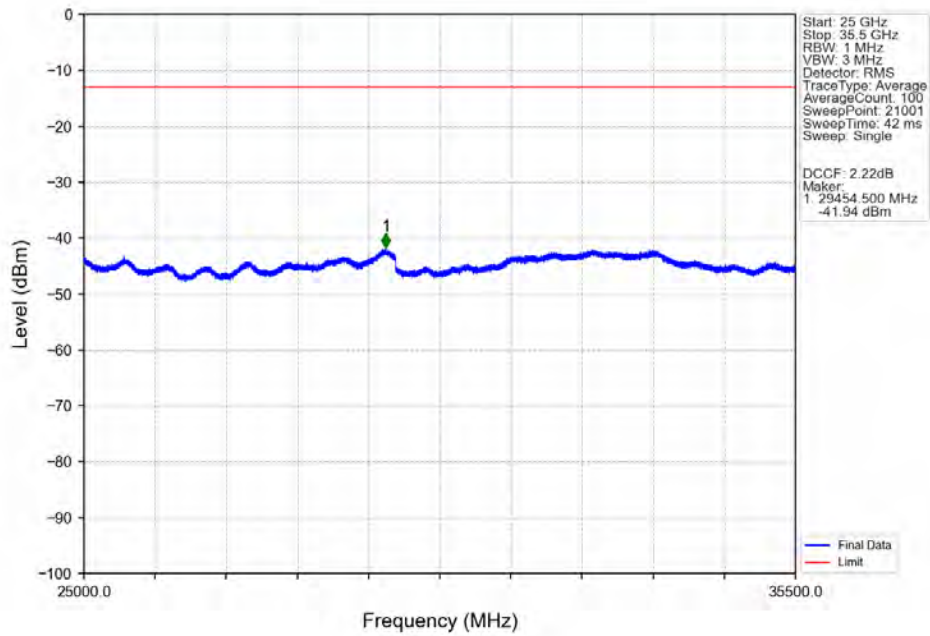

CA_42C(3450-3550)_SISO_NTNV_CC1:15 CC2:20MHz_CC1:QPSK CC2:QPSK_CC1:3457.5 CC2:3474.6MHz_CC1: 1 @0
CC2: 1 @99