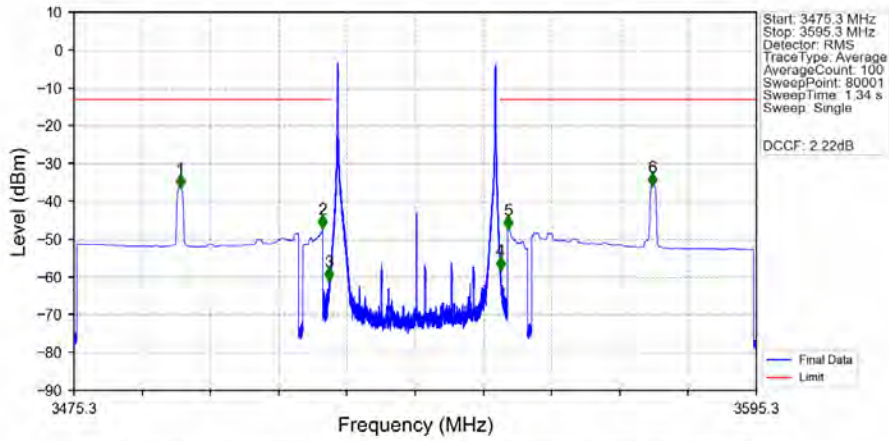

CA_42C(3450-3550)_SISO_NTNV_CC1:20 CC2:10MHz_CC1:QPSK CC2:QPSK_CC1:3530.6 CC2:3545MHz_CC1: 1@0
CC2: 1@49

Start (MHz)	Stop (MHz)	RBW (MHz)	Method	Marker No.	Freq (MHz)	Level (dBm)	Limit (dBm)	Result
3475.3	3515.3	1	CHP	1	3494.020	-36.32	-13	Pass
3515.3	3519.3	0.5	CHP	2	3519.049	-46.97	-13	Pass
3519.3	3520.3	0.003	/	3	3520.160	-60.84	-13	Pass
3520.3	3550.3	0.003	/	/	/	/	/	/
3550.3	3551.3	0.003	/	4	3550.312	-57.93	-13	Pass
3551.3	3555.3	0.5	CHP	5	3551.551	-47.19	-13	Pass
3555.3	3595.3	1	CHP	6	3576.976	-35.90	-13	Pass

CA_42C(3450-3550)_SISO_NTNV_CC1:20 CC2:10MHz_CC1:QPSK CC2:QPSK_CC1:3530.6 CC2:3545MHz_CC1: 1@0
CC2: 1@49