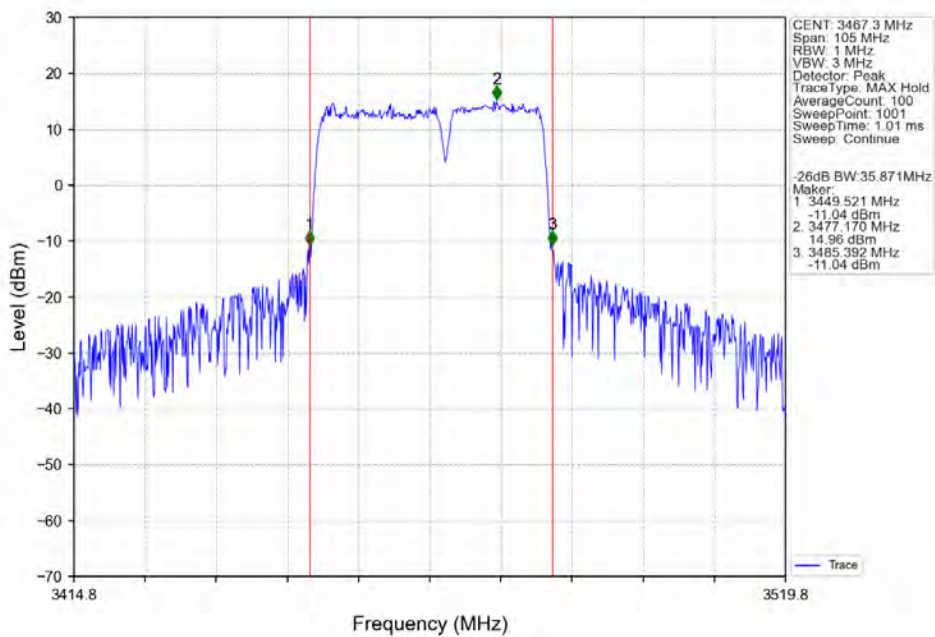

CA_42C(3450-3550)_SISO_NTNV_CC1:20 CC2:15MHz_CC1:256QAM CC2:256QAM_CC1:3460 CC2:3477.1MHz_CC1:100@0 CC2: 75@0