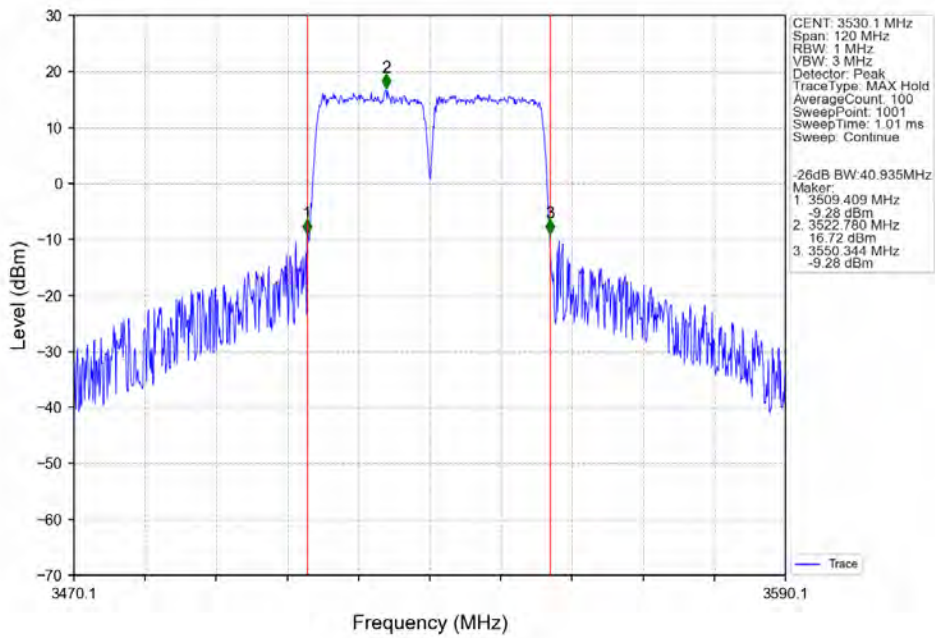

CA_42C(3450-3550)_SISO_NTNV_CC1:20 CC2:20MHz_CC1:QPSK CC2:QPSK_CC1:3520.2 CC2:3540MHz_CC1: 100@0
CC2: 100@0