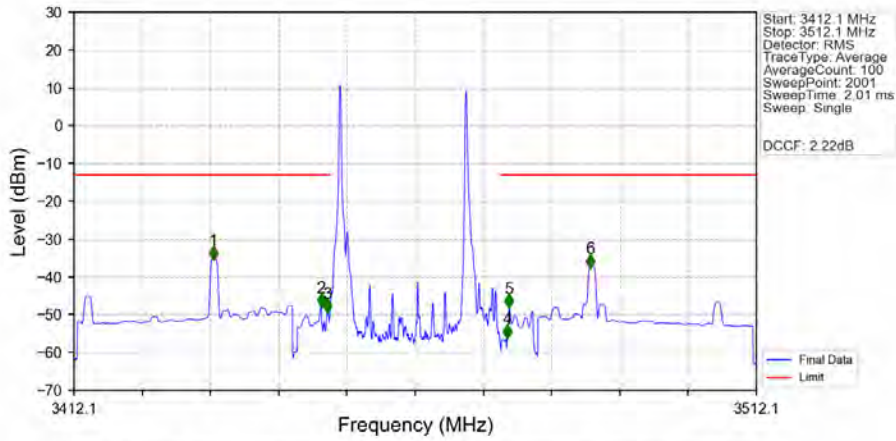

CA_42C(3450-3550)_SISO_NTNV_CC1:20 CC2:5MHz_CC1:QPSK CC2:QPSK_CC1:3460 CC2:3471.7MHz_CC1: 100@0
CC2: 25@0

Start (MHz)	Stop (MHz)	RBW (MHz)	Method	Marker No.	Freq (MHz)	Level (dBm)	Limit (dBm)	Result
3412.1	3444.6	1	CHP	1	3432.500	-35.16	-13	Pass
3444.6	3448.6	0.5	CHP	2	3448.350	-47.68	-13	Pass
3448.6	3449.6	0.2	CHP	3	3449.250	-49.13	-13	Pass
3449.6	3474.6	0.1	/	/	/	/	/	/
3474.6	3475.6	0.2	CHP	4	3475.600	-55.91	-13	Pass
3475.6	3479.6	0.5	CHP	5	3475.850	-47.86	-13	Pass
3479.6	3512.1	1	CHP	6	3487.800	-37.32	-13	Pass

CA_42C(3450-3550)_SISO_NTNV_CC1:20 CC2:5MHz_CC1:QPSK CC2:QPSK_CC1:3460 CC2:3471.7MHz_CC1: 100@0
CC2: 25@0