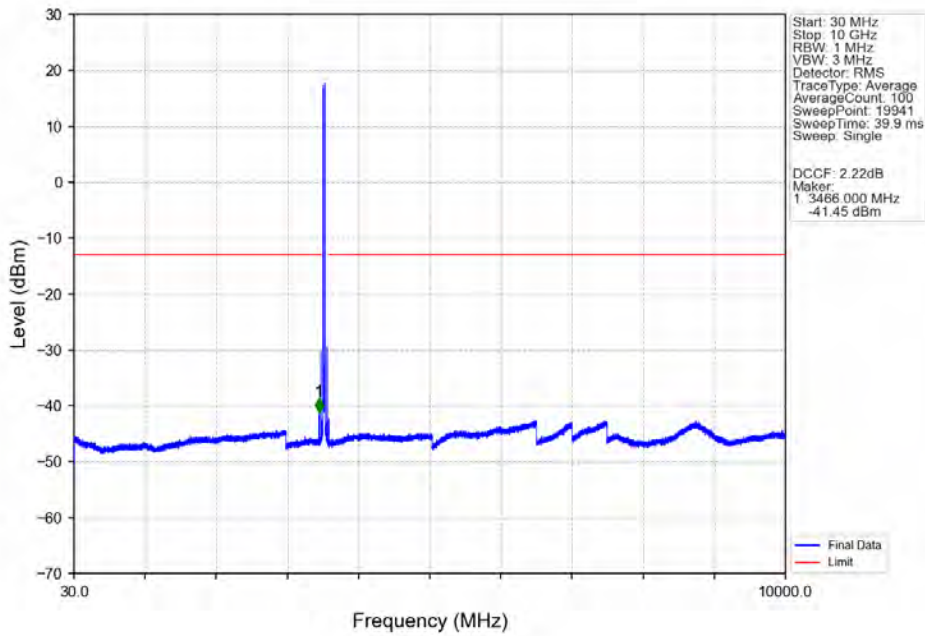

CA_42C(3450-3550)_SISO_NTNV_CC1:10 CC2:20MHz_CC1:QPSK CC2:QPSK_CC1:3525.6 CC2:3540MHz_CC1: 1@0
CC2: 1@99

Start (MHz)	Stop (MHz)	RBW (MHz)	Method	Marker No.	Freq (MHz)	Level (dBm)	Limit (dBm)	Result
3475.3	3515.3	1	CHP	1	3493.426	-36.14	-13	Pass
3515.3	3519.3	0.5	CHP	2	3518.935	-45.94	-13	Pass
3519.3	3520.3	0.003	/	3	3520.298	-58.17	-13	Pass
3520.3	3550.3	0.003	/	/	/	/	/	/
3550.3	3551.3	0.003	/	4	3550.323	-60.40	-13	Pass
3551.3	3555.3	0.5	CHP	5	3551.551	-47.75	-13	Pass
3555.3	3595.3	1	CHP	6	3576.428	-35.86	-13	Pass

CA_42C(3450-3550)_SISO_NTNV_CC1:10 CC2:20MHz_CC1:QPSK CC2:QPSK_CC1:3525.6 CC2:3540MHz_CC1: 1@0
CC2: 1@99