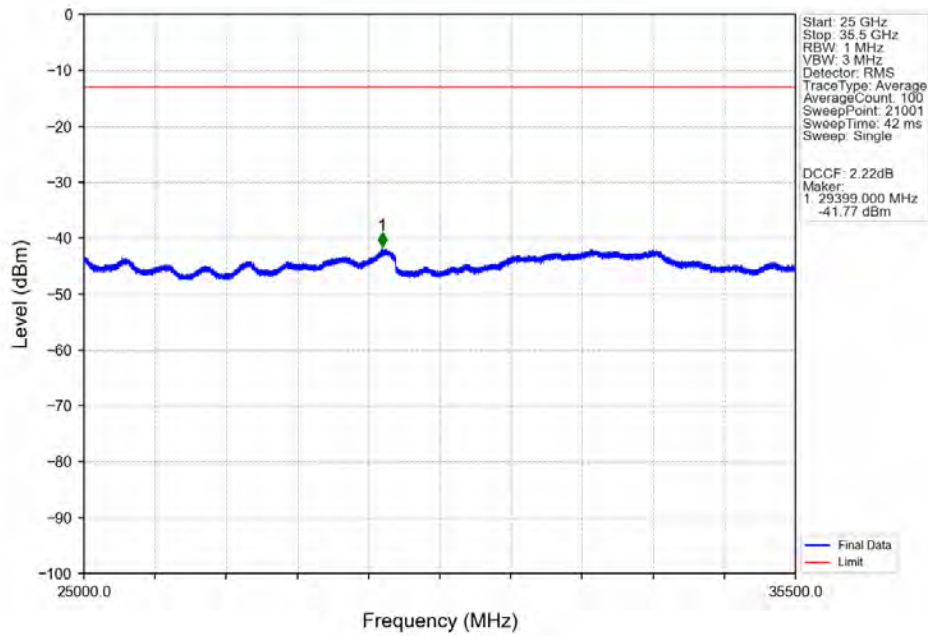

CA_42C(3450-3550)_SISO_NTNV_CC1:20 CC2:5MHz_CC1:QPSK CC2:QPSK_CC1:3460 CC2:3471.7MHz_CC1: 1 @0
CC2: 1@24