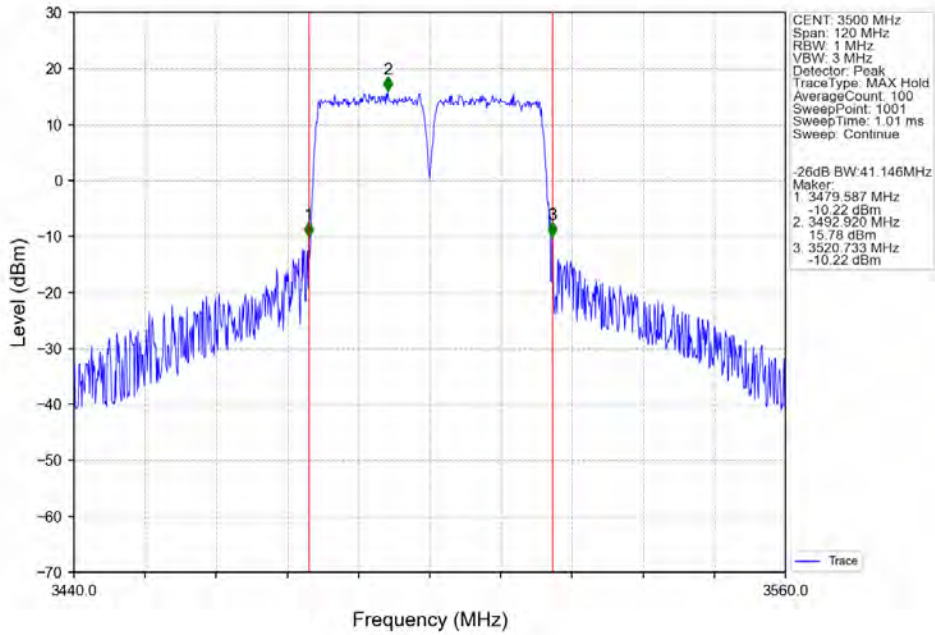

CA_42C(3450-3550)_SISO_NTNV_CC1:20 CC2:20MHz_CC1:16QAM CC2:16QAM_CC1:3490.1 CC2:3509.9MHz_CC1:
100@0 CC2: 100@0