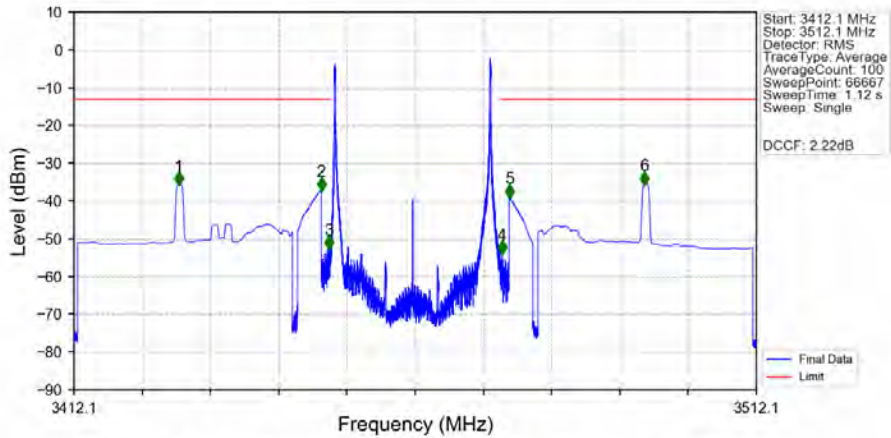

3.2 Test Graph

3.2.1 CA_42C_NTNV

CA_42C(3450-3550)_SISO_NTNV_CC1:5 CC2:20MHz_CC1:QPSK CC2:QPSK_CC1:3452.5 CC2:3464.2MHz_CC1: 1@0
CC2: 1@99

Start (MHz)	Stop (MHz)	RBW (MHz)	Method	Marker No.	Freq (MHz)	Level (dBm)	Limit (dBm)	Result
3412.1	3444.6	1	CHP	1	3427.429	-35.67	-13	Pass
3444.6	3448.6	0.5	CHP	2	3448.348	-37.04	-13	Pass
3448.6	3449.6	0.003	/	3	3449.461	-52.53	-13	Pass
3449.6	3474.6	0.003	/	/	/	/	/	/
3474.6	3475.6	0.003	/	4	3474.847	-53.81	-13	Pass
3475.6	3479.6	0.5	CHP	5	3475.885	-38.97	-13	Pass
3479.6	3512.1	1	CHP	6	3495.708	-35.52	-13	Pass

CA_42C(3450-3550)_SISO_NTNV_CC1:5 CC2:20MHz_CC1:QPSK CC2:QPSK_CC1:3452.5 CC2:3464.2MHz_CC1: 1@0
CC2: 1@99