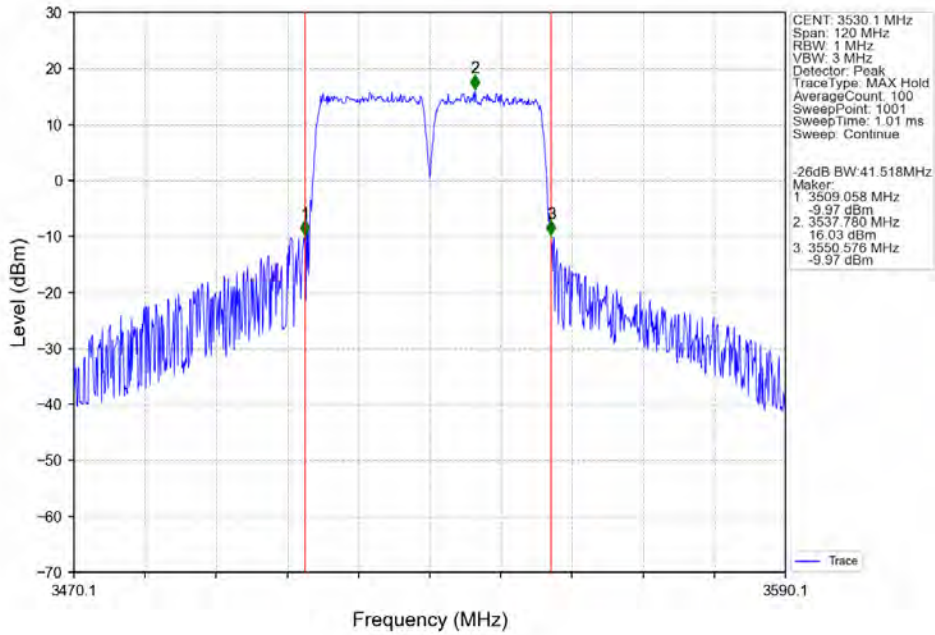

CA_42C(3450-3550)_SISO_NTNV_CC1:20 CC2:20MHz_CC1:64QAM CC2:64QAM_CC1:3520.2 CC2:3540MHz_CC1:100@0 CC2: 100@0