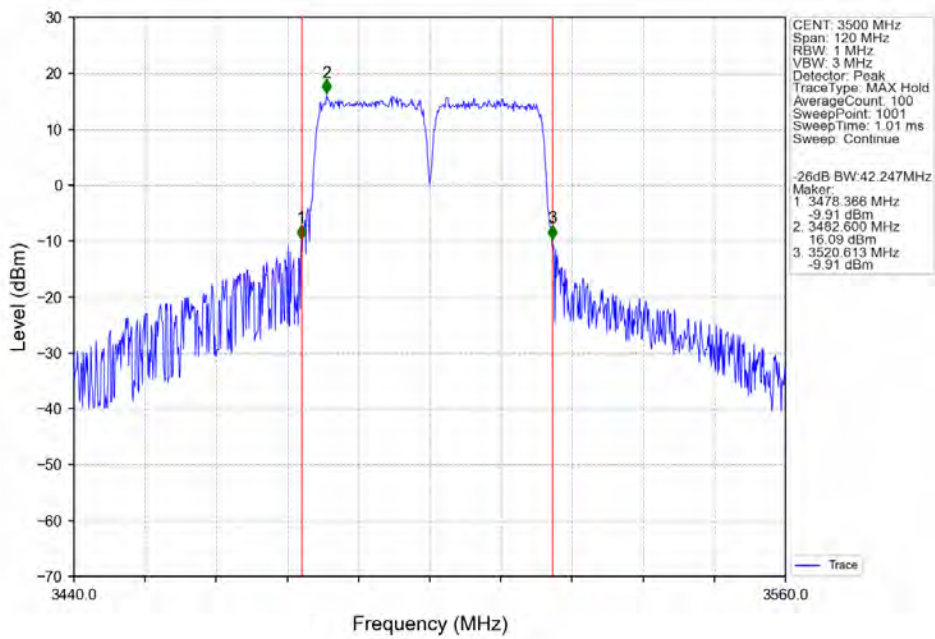

CA_42C(3450-3550)_SISO_NTNV_CC1:20 CC2:20MHz_CC1:64QAM CC2:64QAM_CC1:3490.1 CC2:3509.9MHz_CC1:100@0 CC2: 100@0