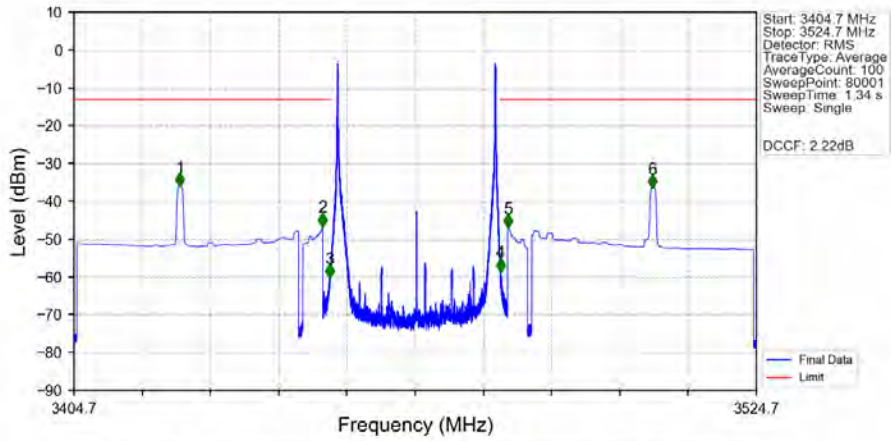

CA_42C(3450-3550)_SISO_NTNV_CC1:20 CC2:10MHz_CC1:QPSK CC2:QPSK_CC1:3460 CC2:3474.4MHz_CC1: 1 @0
CC2: 1 @49

Start (MHz)	Stop (MHz)	RBW (MHz)	Method	Marker No.	Freq (MHz)	Level (dBm)	Limit (dBm)	Result
3404.7	3444.7	1	CHP	1	3423.294	-35.82	-13	Pass
3444.7	3448.7	0.5	CHP	2	3448.449	-46.40	-13	Pass
3448.7	3449.7	0.003	/	3	3449.669	-60.01	-13	Pass
3449.7	3479.7	0.003	/	/	/	/	/	/
3479.7	3480.7	0.003	/	4	3479.702	-58.40	-13	Pass
3480.7	3484.7	0.5	CHP	5	3480.951	-46.80	-13	Pass
3484.7	3524.7	1	CHP	6	3506.352	-36.29	-13	Pass

CA_42C(3450-3550)_SISO_NTNV_CC1:20 CC2:10MHz_CC1:QPSK CC2:QPSK_CC1:3460 CC2:3474.4MHz_CC1: 1 @0
CC2: 1 @49