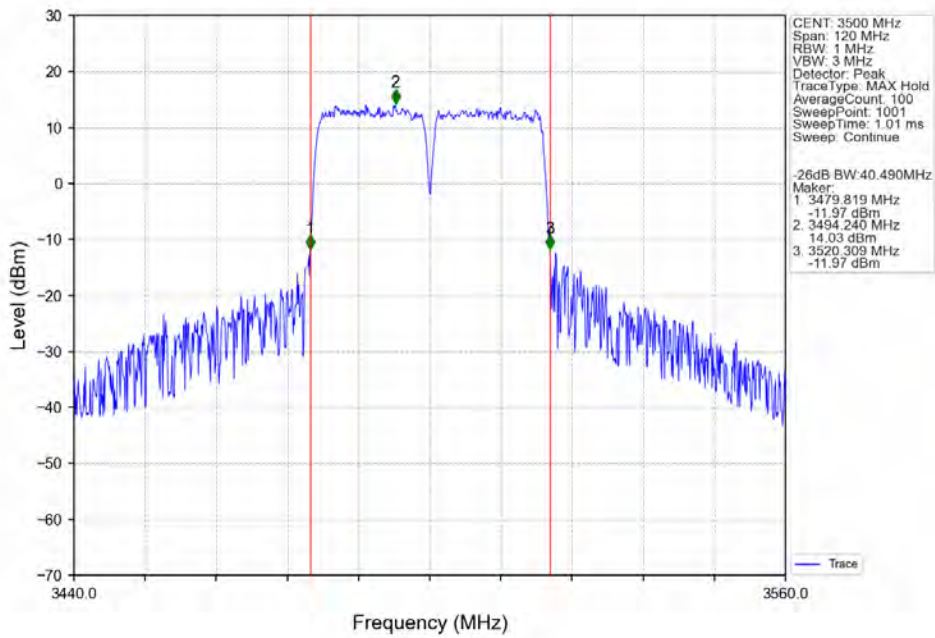

CA_42C(3450-3550)_SISO_NTNV_CC1:20 CC2:20MHz_CC1:256QAM CC2:256QAM_CC1:3490.1 CC2:3509.9MHz_CC1:100@0 CC2: 100@0