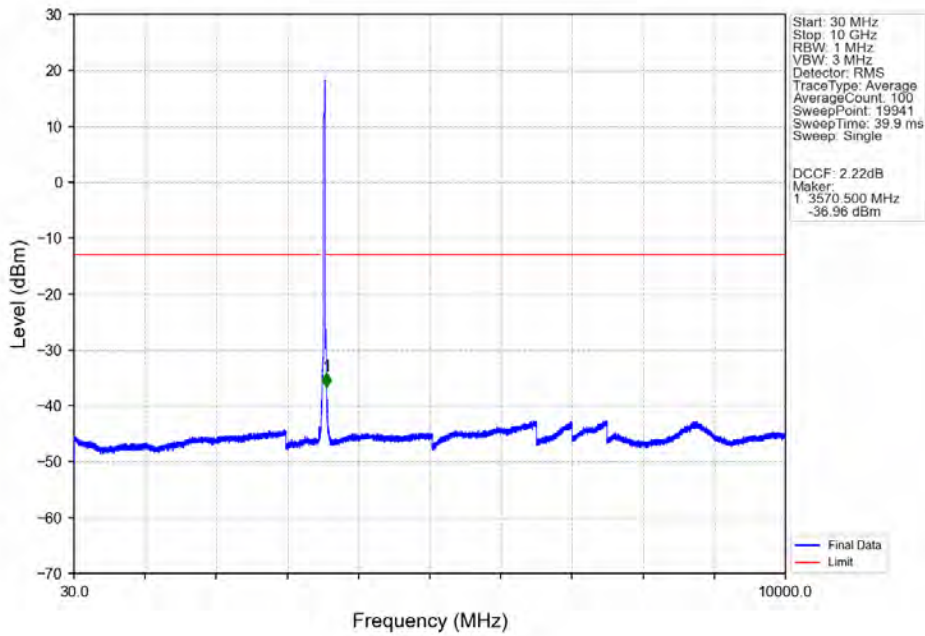

CA_42C(3450-3550)_SISO_NTNV_CC1:20 CC2:5MHz_CC1:QPSK CC2:QPSK_CC1:3535.8 CC2:3547.5MHz_CC1: 100@0
CC2: 25@0

Start (MHz)	Stop (MHz)	RBW (MHz)	Method	Marker No.	Freq (MHz)	Level (dBm)	Limit (dBm)	Result
3487.9	3520.4	1	CHP	1	3519.850	-37.41	-13	Pass
3520.4	3524.4	0.5	CHP	2	3521.750	-39.67	-13	Pass
3524.4	3525.4	0.2	CHP	3	3524.800	-41.52	-13	Pass
3525.4	3550.4	0.1	/	/	/	/	/	/
3550.4	3551.4	0.2	CHP	4	3551.200	-42.64	-13	Pass
3551.4	3555.4	0.5	CHP	5	3551.650	-39.03	-13	Pass
3555.4	3587.9	1	CHP	6	3565.900	-37.14	-13	Pass

CA_42C(3450-3550)_SISO_NTNV_CC1:20 CC2:5MHz_CC1:QPSK CC2:QPSK_CC1:3535.8 CC2:3547.5MHz_CC1: 100@0
CC2: 25@0