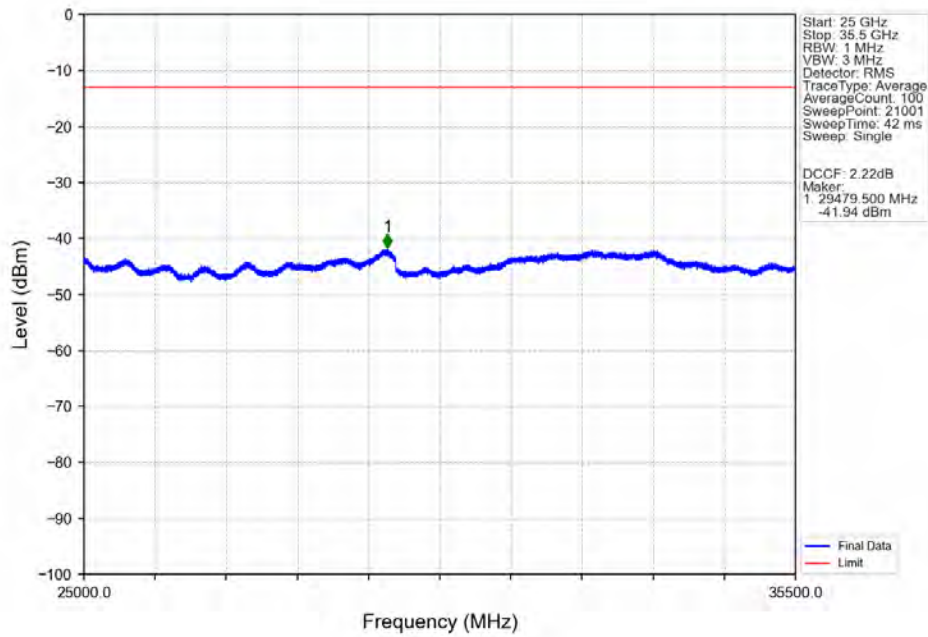

CA_42C(3450-3550)_SISO_NTNV_CC1:5 CC2:20MHz_CC1:QPSK CC2:QPSK_CC1:3452.5 CC2:3464.2MHz_CC1: 1@0
CC2: 1@99