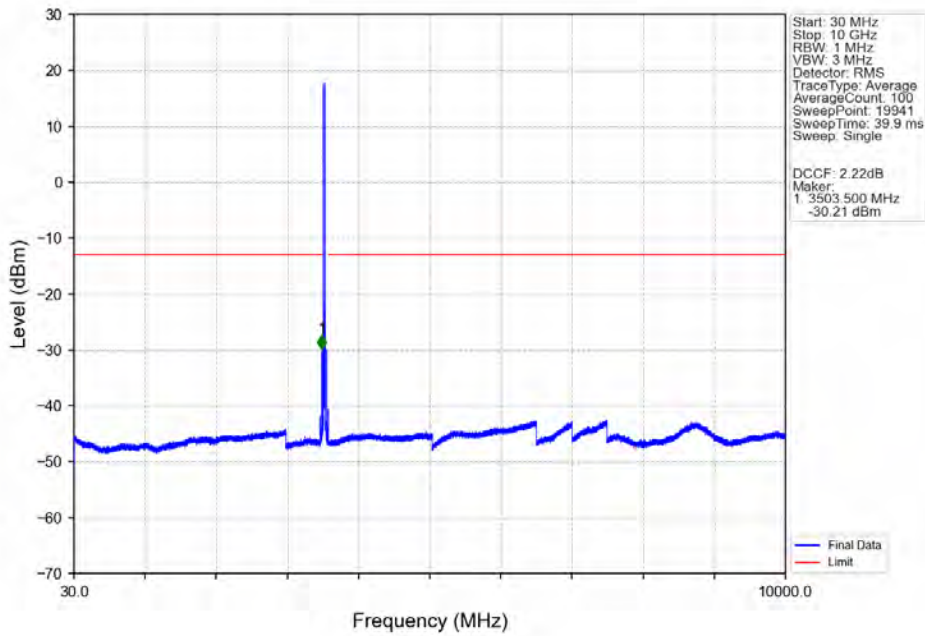

CA_42C(3450-3550)_SISO_NTNV_CC1:5 CC2:20MHz_CC1:QPSK CC2:QPSK_CC1:3528.3 CC2:3540MHz_CC1: 1@0
CC2: 1@99

Start (MHz)	Stop (MHz)	RBW (MHz)	Method	Marker No.	Freq (MHz)	Level (dBm)	Limit (dBm)	Result
3487.9	3520.4	1	CHP	1	3503.250	-36.20	-13	Pass
3520.4	3524.4	0.5	CHP	2	3524.130	-38.55	-13	Pass
3524.4	3525.4	0.003	/	3	3525.325	-54.56	-13	Pass
3525.4	3550.4	0.003	/	/	/	/	/	/
3550.4	3551.4	0.003	/	4	3550.706	-54.14	-13	Pass
3551.4	3555.4	0.5	CHP	5	3551.651	-38.33	-13	Pass
3555.4	3587.9	1	CHP	6	3571.535	-35.23	-13	Pass

CA_42C(3450-3550)_SISO_NTNV_CC1:5 CC2:20MHz_CC1:QPSK CC2:QPSK_CC1:3528.3 CC2:3540MHz_CC1: 1@0
CC2: 1@99