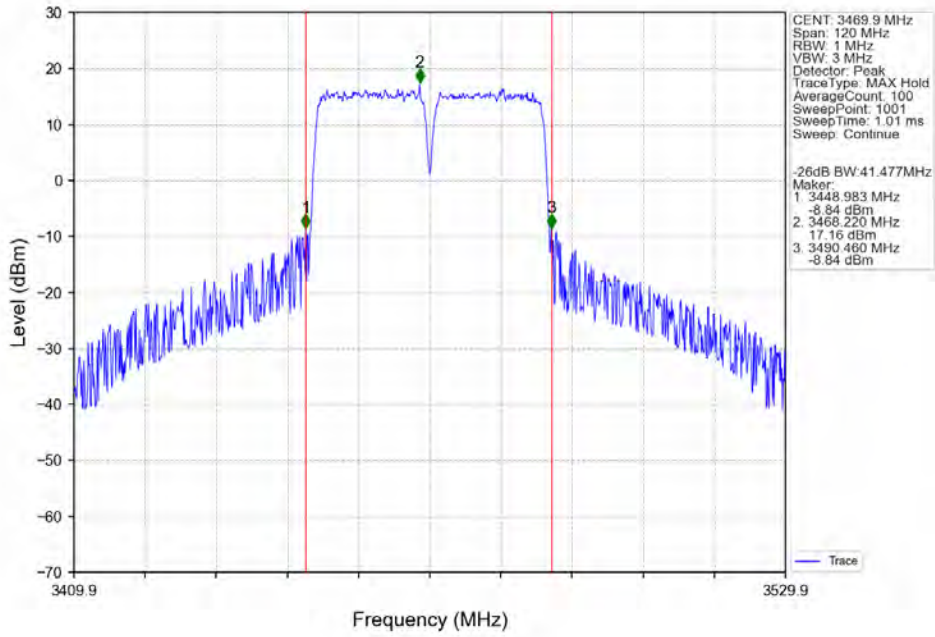

CA_42C(3450-3550)_SISO_NTNV_CC1:20 CC2:20MHz_CC1:QPSK CC2:QPSK_CC1:3460 CC2:3479.8MHz_CC1: 100@0
CC2: 100@0