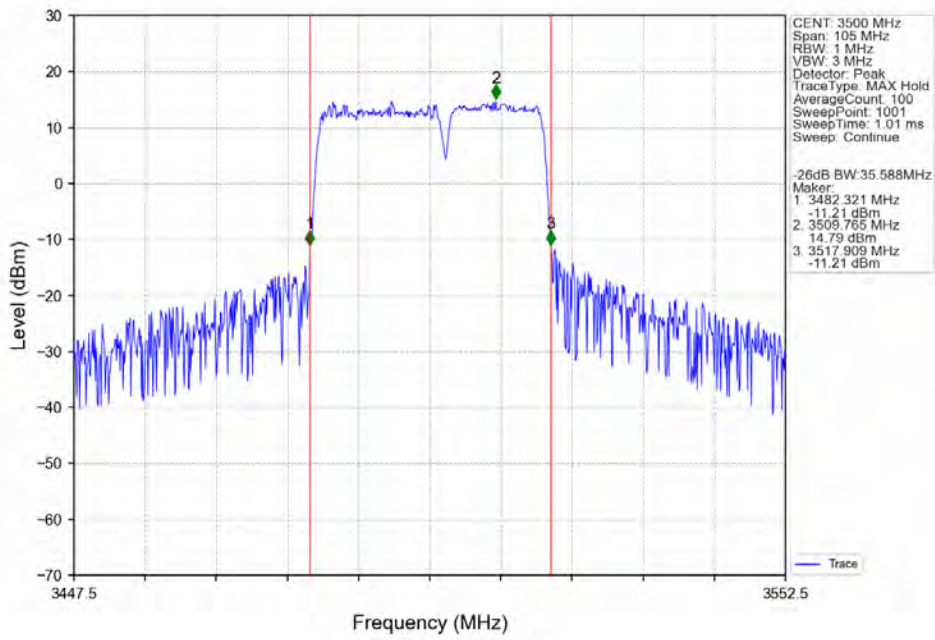

CA_42C(3450-3550)_SISO_NTNV_CC1:20 CC2:15MHz_CC1:256QAM CC2:256QAM_CC1:3492.7 CC2:3509.8MHz_CC1:100@0 CC2: 75@0