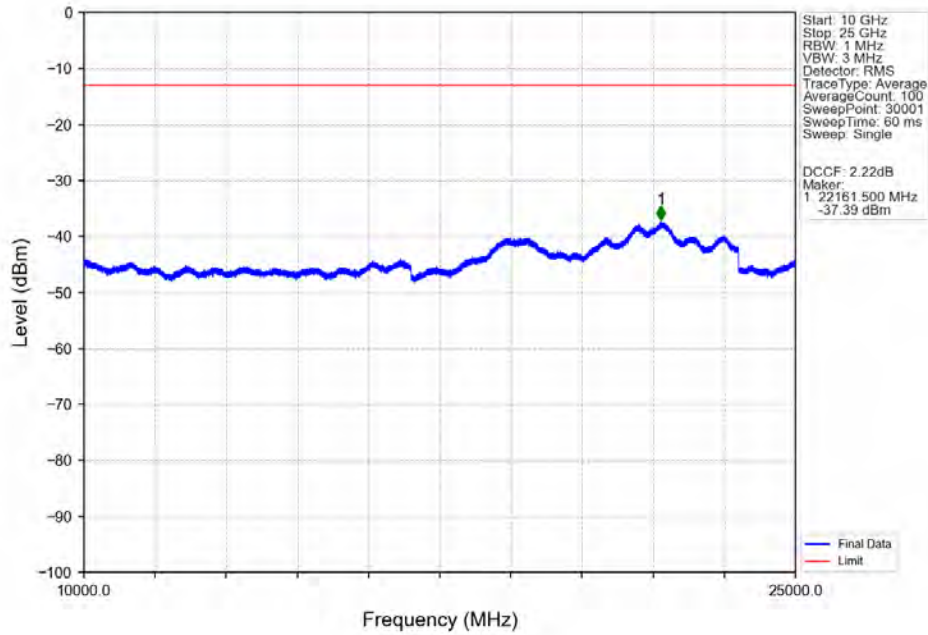

CA_42C(3450-3550)_SISO_NTNV_CC1:20 CC2:10MHz_CC1:QPSK CC2:QPSK_CC1:3460 CC2:3474.4MHz_CC1: 1@0
CC2: 1@49