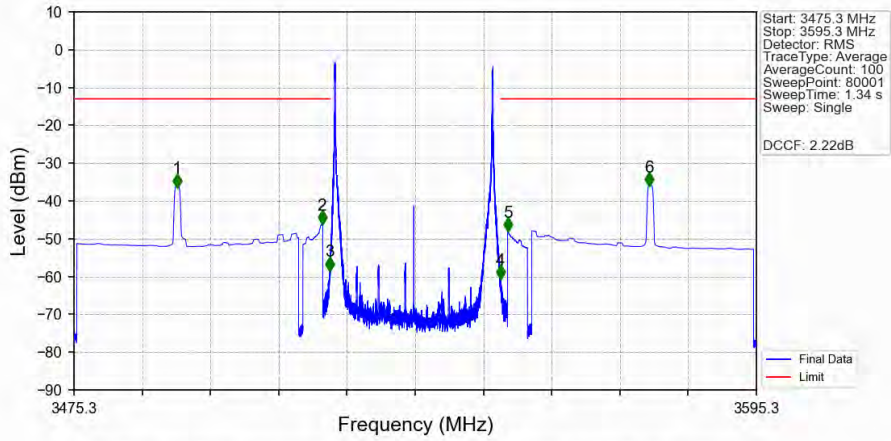

CA_42C(3450-3550)_SISO_NTNV_CC1:10 CC2:20MHz_CC1:QPSK CC2:QPSK_CC1:3525.6 CC2:3540MHz_CC1: 1@0
CC2: 1@99

Start (MHz)	Stop (MHz)	RBW (MHz)	Method	Marker No.	Freq (MHz)	Level (dBm)	Limit (dBm)	Result
3475.3	3515.3	1	CHP	1	3493.426	-36.14	-13	Pass
3515.3	3519.3	0.5	CHP	2	3518.935	-45.94	-13	Pass
3519.3	3520.3	0.003	/	3	3520.298	-58.17	-13	Pass
3520.3	3550.3	0.003	/	/	/	/	/	/
3550.3	3551.3	0.003	/	4	3550.323	-60.40	-13	Pass
3551.3	3555.3	0.5	CHP	5	3551.551	-47.75	-13	Pass
3555.3	3595.3	1	CHP	6	3576.428	-35.86	-13	Pass

CA_42C(3450-3550)_SISO_NTNV_CC1:10 CC2:20MHz_CC1:QPSK CC2:QPSK_CC1:3525.6 CC2:3540MHz_CC1: 1@0
CC2: 1@99