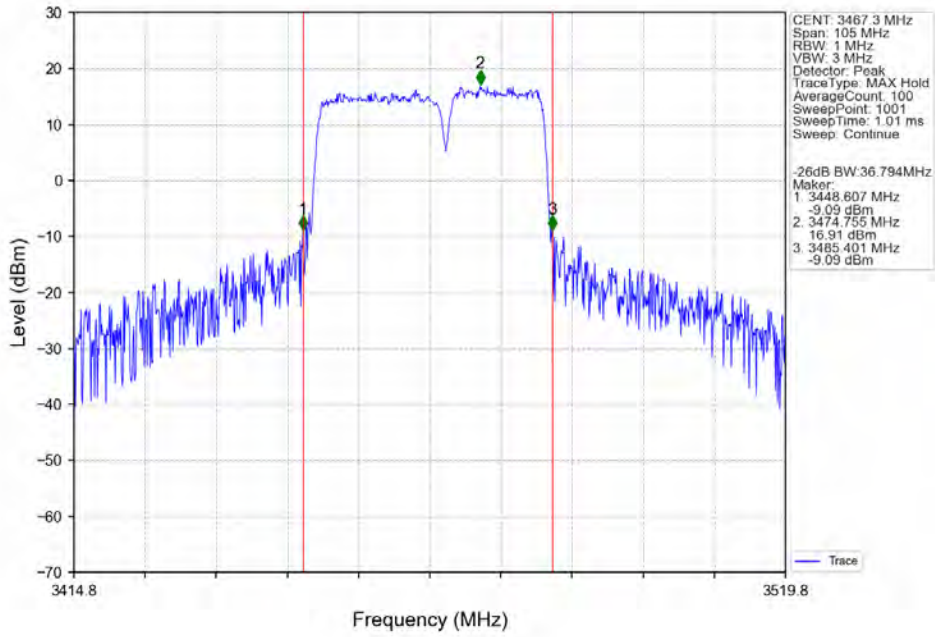

CA_42C(3450-3550)_SISO_NTNV_CC1:20 CC2:15MHz_CC1:64QAM CC2:64QAM_CC1:3460 CC2:3477.1MHz_CC1:100@0 CC2: 75@0

CA_42C(3450-3550)_SISO_NTNV_CC1:20 CC2:15MHz_CC1:64QAM CC2:64QAM_CC1:3492.7 CC2:3509.8MHz_CC1:100@0 CC2: 75@0