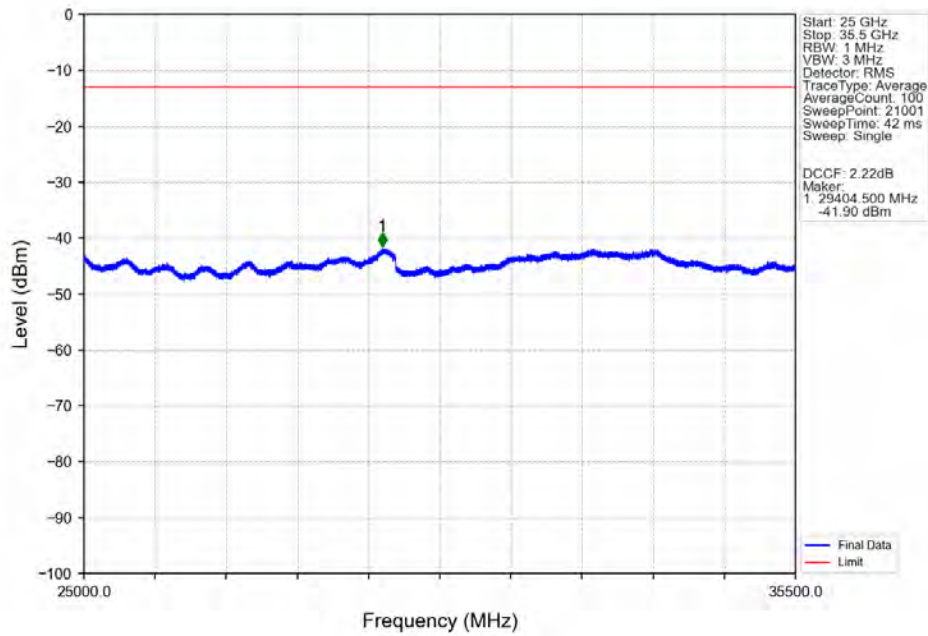

CA_42C(3450-3550)_SISO_NTNV_CC1:20 CC2:5MHz_CC1:QPSK CC2:QPSK_CC1:3535.8 CC2:3547.5MHz_CC1: 1@0
CC2: 1@24