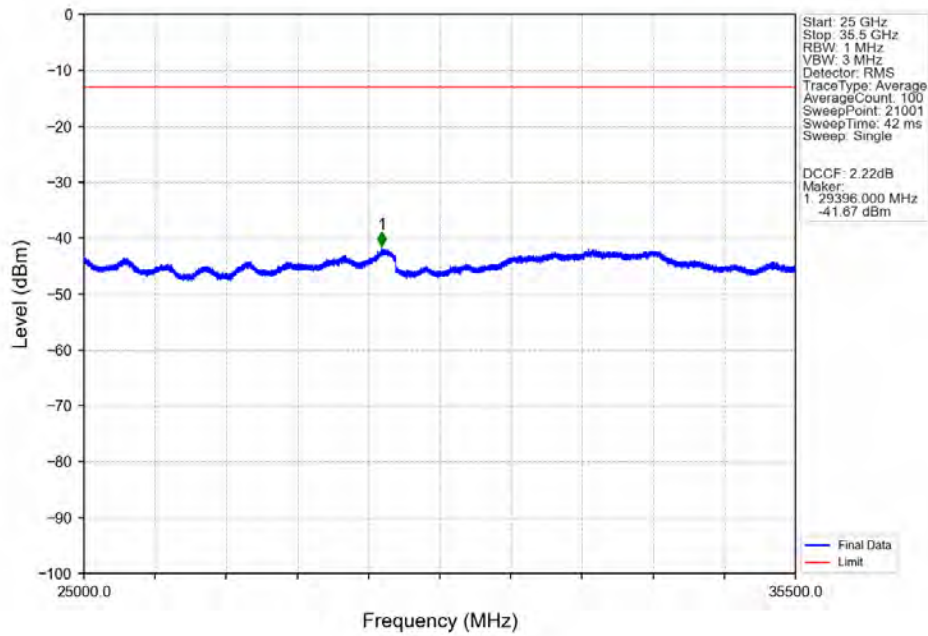

CA_42C(3450-3550)_SISO_NTNV_CC1:5 CC2:20MHz_CC1:QPSK CC2:QPSK_CC1:3452.5 CC2:3464.2MHz_CC1: 25@0
CC2: 100@0