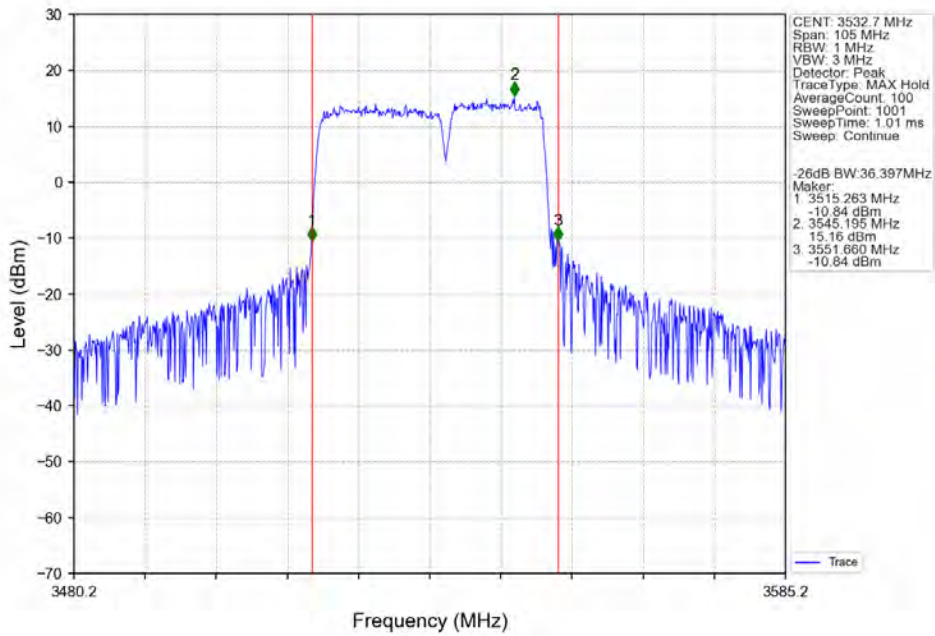

CA_42C(3450-3550)_SISO_NTNV_CC1:20 CC2:15MHz_CC1:256QAM CC2:256QAM_CC1:3525.4 CC2:3542.5MHz_CC1:100@0 CC2: 75@0