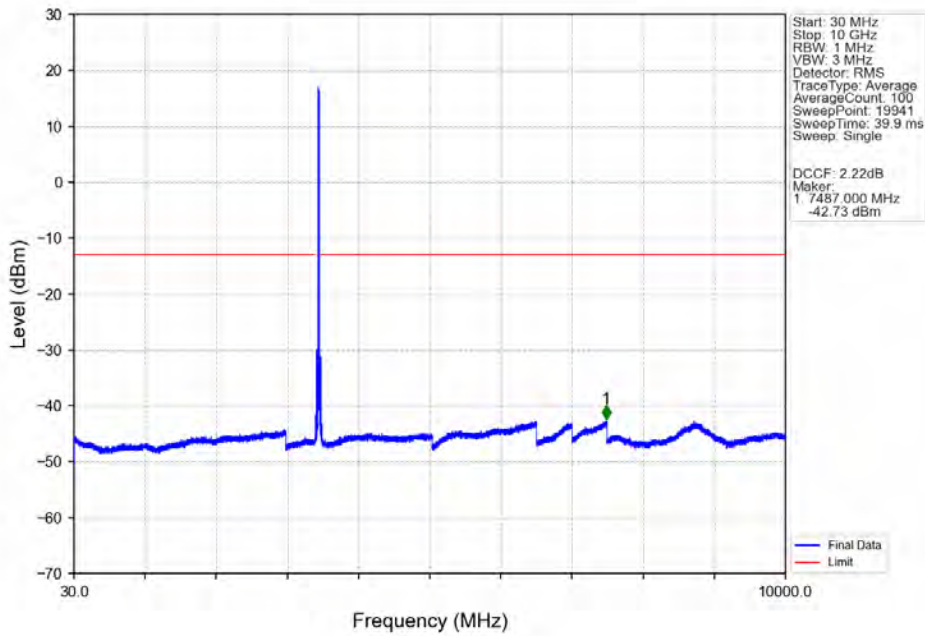

CA_42C(3450-3550)_SISO_NTNV_CC1:20 CC2:5MHz_CC1:QPSK CC2:QPSK_CC1:3460 CC2:3471.7MHz_CC1: 1@0
CC2: 1@24

Start (MHz)	Stop (MHz)	RBW (MHz)	Method	Marker No.	Freq (MHz)	Level (dBm)	Limit (dBm)	Result
3412.1	3444.6	1	CHP	1	3432.481	-35.69	-13	Pass
3444.6	3448.6	0.5	CHP	2	3448.349	-47.62	-13	Pass
3448.6	3449.6	0.003	/	3	3449.579	-61.80	-13	Pass
3449.6	3474.6	0.003	/	/	/	/	/	/
3474.6	3475.6	0.003	/	4	3474.897	-70.32	-13	Pass
3475.6	3479.6	0.5	CHP	5	3476.620	-49.62	-13	Pass
3479.6	3512.1	1	CHP	6	3487.875	-36.30	-13	Pass

CA_42C(3450-3550)_SISO_NTNV_CC1:20 CC2:5MHz_CC1:QPSK CC2:QPSK_CC1:3460 CC2:3471.7MHz_CC1: 1@0
CC2: 1@24