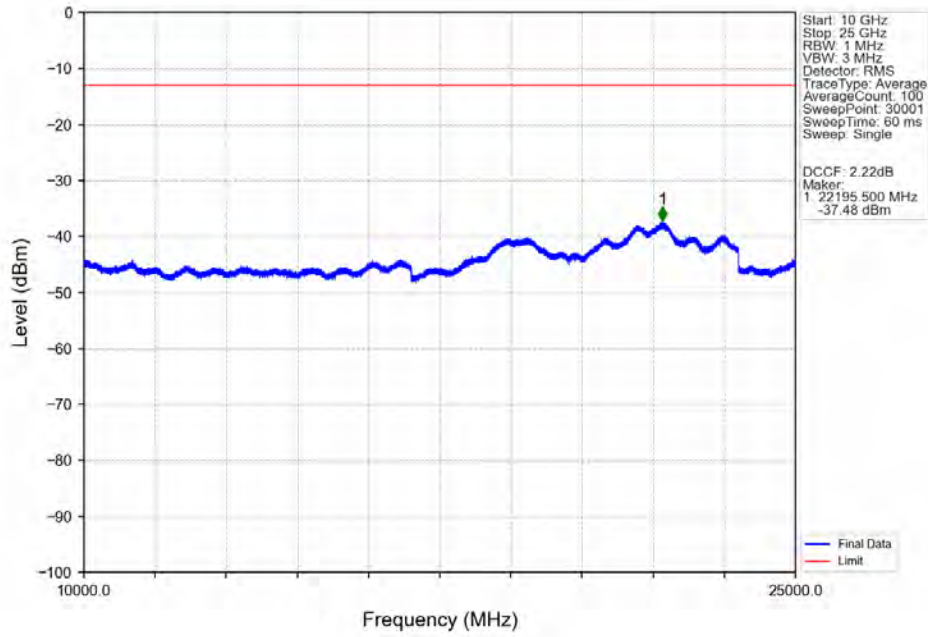

CA_42C(3450-3550)_SISO_NTNV_CC1:5 CC2:20MHz_CC1:QPSK CC2:QPSK_CC1:3452.5 CC2:3464.2MHz_CC1: 25@0
CC2: 100@0