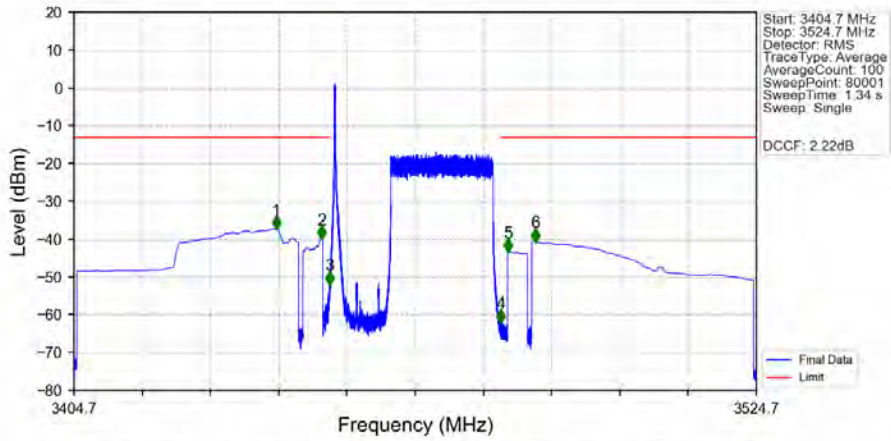

CA_42C(3450-3550)_SISO_NTNV_CC1:10 CC2:20MHz_CC1:QPSK CC2:QPSK_CC1:3455 CC2:3469.4MHz_CC1: 1@0
CC2: 1@99

Start (MHz)	Stop (MHz)	RBW (MHz)	Method	Marker No.	Freq (MHz)	Level (dBm)	Limit (dBm)	Result
3404.7	3444.7	1	CHP	1	3440.250	-37.16	-13	Pass
3444.7	3448.7	0.5	CHP	2	3448.300	-39.67	-13	Pass
3448.7	3449.7	0.003	/	3	3449.695	-51.78	-13	Pass
3449.7	3479.7	0.003	/	/	/	/	/	/
3479.7	3480.7	0.003	/	4	3479.765	-61.84	-13	Pass
3480.7	3484.7	0.5	CHP	5	3480.952	-43.20	-13	Pass
3484.7	3524.7	1	CHP	6	3485.794	-40.51	-13	Pass

CA_42C(3450-3550)_SISO_NTNV_CC1:10 CC2:20MHz_CC1:QPSK CC2:QPSK_CC1:3455 CC2:3469.4MHz_CC1: 1@0
CC2: 1@99