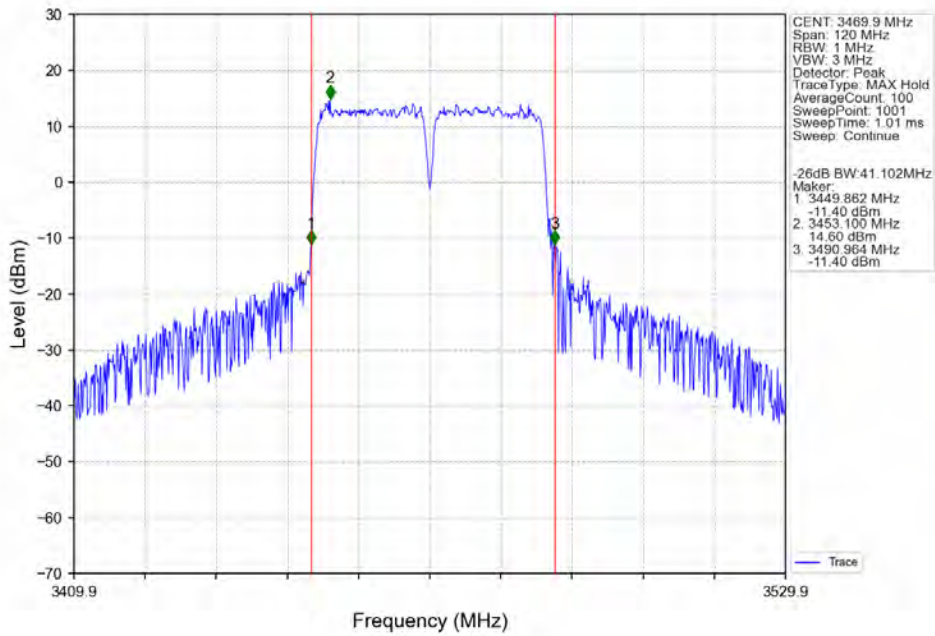

CA_42C(3450-3550)_SISO_NTNV_CC1:20 CC2:20MHz_CC1:256QAM CC2:256QAM_CC1:3460 CC2:3479.8MHz_CC1:100@0 CC2: 100@0