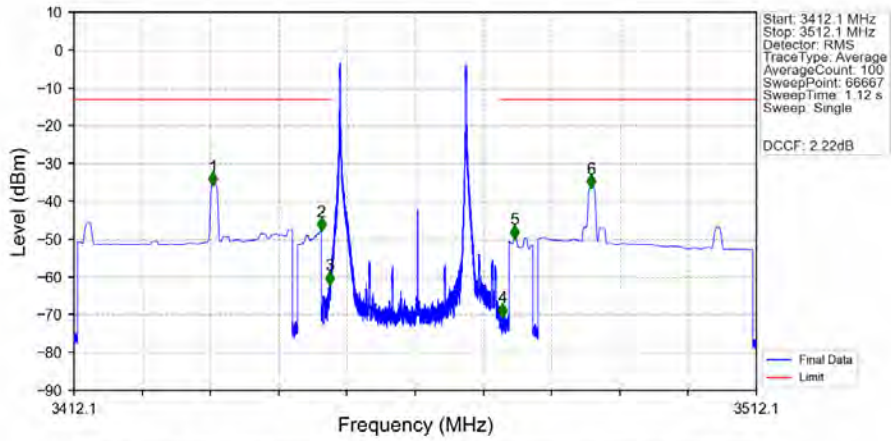

CA_42C(3450-3550)_SISO_NTNV_CC1:20 CC2:5MHz_CC1:QPSK CC2:QPSK_CC1:3460 CC2:3471.7MHz_CC1: 1@0
CC2: 1@24

Start (MHz)	Stop (MHz)	RBW (MHz)	Method	Marker No.	Freq (MHz)	Level (dBm)	Limit (dBm)	Result
3412.1	3444.6	1	CHP	1	3432.481	-35.69	-13	Pass
3444.6	3448.6	0.5	CHP	2	3448.349	-47.62	-13	Pass
3448.6	3449.6	0.003	/	3	3449.579	-61.80	-13	Pass
3449.6	3474.6	0.003	/	/	/	/	/	/
3474.6	3475.6	0.003	/	4	3474.897	-70.32	-13	Pass
3475.6	3479.6	0.5	CHP	5	3476.620	-49.62	-13	Pass
3479.6	3512.1	1	CHP	6	3487.875	-36.30	-13	Pass

CA_42C(3450-3550)_SISO_NTNV_CC1:20 CC2:5MHz_CC1:QPSK CC2:QPSK_CC1:3460 CC2:3471.7MHz_CC1: 1@0
CC2: 1@24