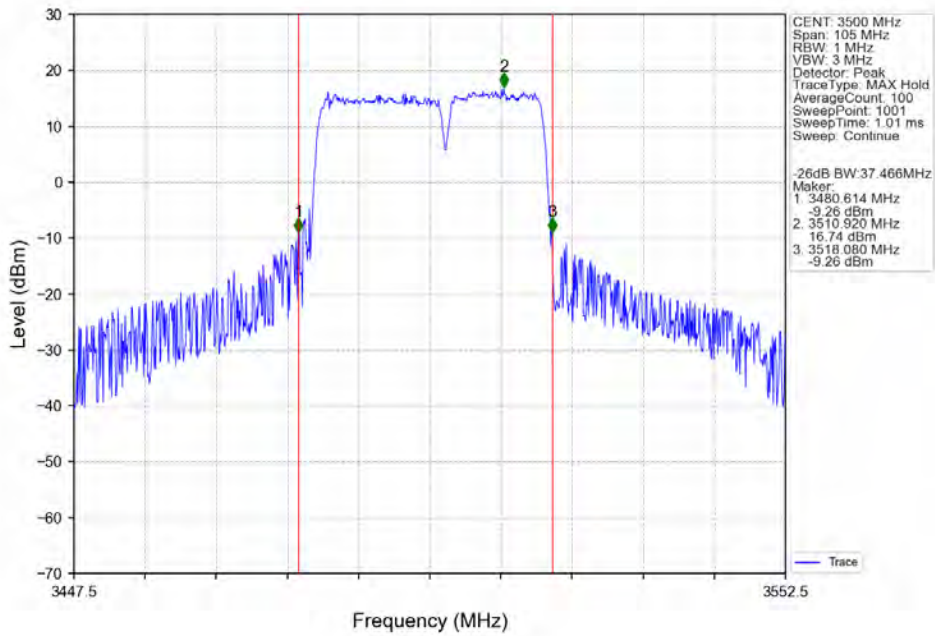

CA_42C(3450-3550)_SISO_NTNV_CC1:20 CC2:15MHz_CC1:64QAM CC2:64QAM_CC1:3460 CC2:3477.1MHz_CC1:100@0 CC2: 75@0

CA_42C(3450-3550)_SISO_NTNV_CC1:20 CC2:15MHz_CC1:64QAM CC2:64QAM_CC1:3492.7 CC2:3509.8MHz_CC1:100@0 CC2: 75@0