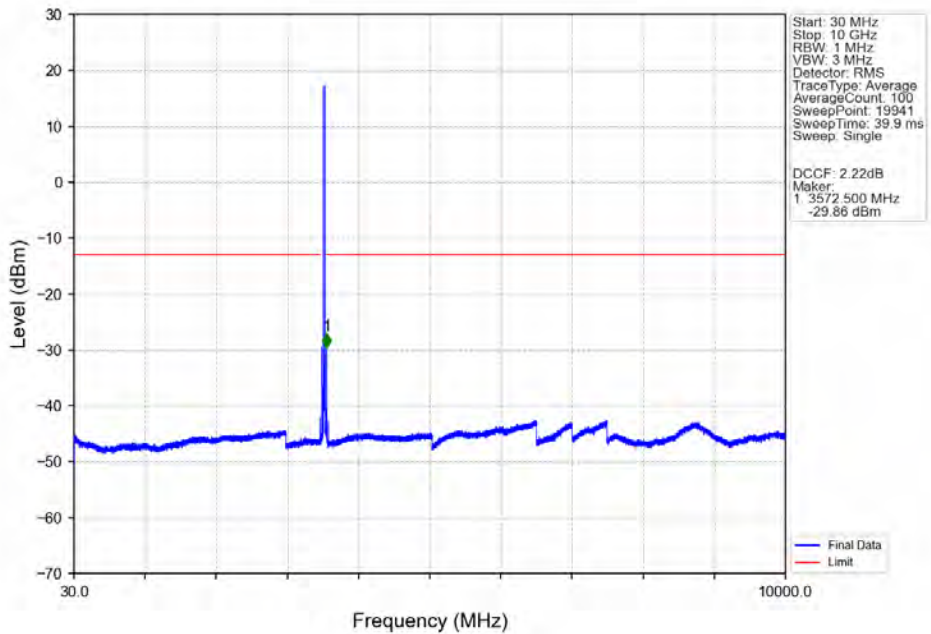

CA_42C(3450-3550)_SISO_NTNV_CC1:20 CC2:5MHz_CC1:QPSK CC2:QPSK_CC1:3535.8 CC2:3547.5MHz_CC1: 1@0
CC2: 1@24

Start (MHz)	Stop (MHz)	RBW (MHz)	Method	Marker No.	Freq (MHz)	Level (dBm)	Limit (dBm)	Result
3487.9	3520.4	1	CHP	1	3504.045	-35.95	-13	Pass
3520.4	3524.4	0.5	CHP	2	3524.148	-47.52	-13	Pass
3524.4	3525.4	0.003	/	3	3525.366	-62.46	-13	Pass
3525.4	3550.4	0.003	/	/	/	/	/	/
3550.4	3551.4	0.003	/	4	3550.470	-59.69	-13	Pass
3551.4	3555.4	0.5	CHP	5	3551.651	-46.56	-13	Pass
3555.4	3587.9	1	CHP	6	3572.217	-35.83	-13	Pass

CA_42C(3450-3550)_SISO_NTNV_CC1:20 CC2:5MHz_CC1:QPSK CC2:QPSK_CC1:3535.8 CC2:3547.5MHz_CC1: 1@0
CC2: 1@24