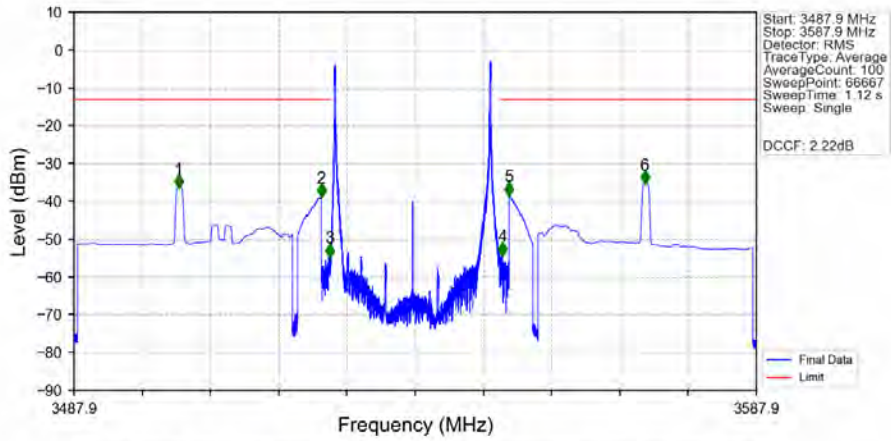

CA_42C(3450-3550)_SISO_NTNV_CC1:5 CC2:20MHz_CC1:QPSK CC2:QPSK_CC1:3528.3 CC2:3540MHz_CC1: 1@0
CC2: 1@99

Start (MHz)	Stop (MHz)	RBW (MHz)	Method	Marker No.	Freq (MHz)	Level (dBm)	Limit (dBm)	Result
3487.9	3520.4	1	CHP	1	3503.250	-36.20	-13	Pass
3520.4	3524.4	0.5	CHP	2	3524.130	-38.55	-13	Pass
3524.4	3525.4	0.003	/	3	3525.325	-54.56	-13	Pass
3525.4	3550.4	0.003	/	/	/	/	/	/
3550.4	3551.4	0.003	/	4	3550.706	-54.14	-13	Pass
3551.4	3555.4	0.5	CHP	5	3551.651	-38.33	-13	Pass
3555.4	3587.9	1	CHP	6	3571.535	-35.23	-13	Pass

CA_42C(3450-3550)_SISO_NTNV_CC1:5 CC2:20MHz_CC1:QPSK CC2:QPSK_CC1:3528.3 CC2:3540MHz_CC1: 1@0
CC2: 1@99