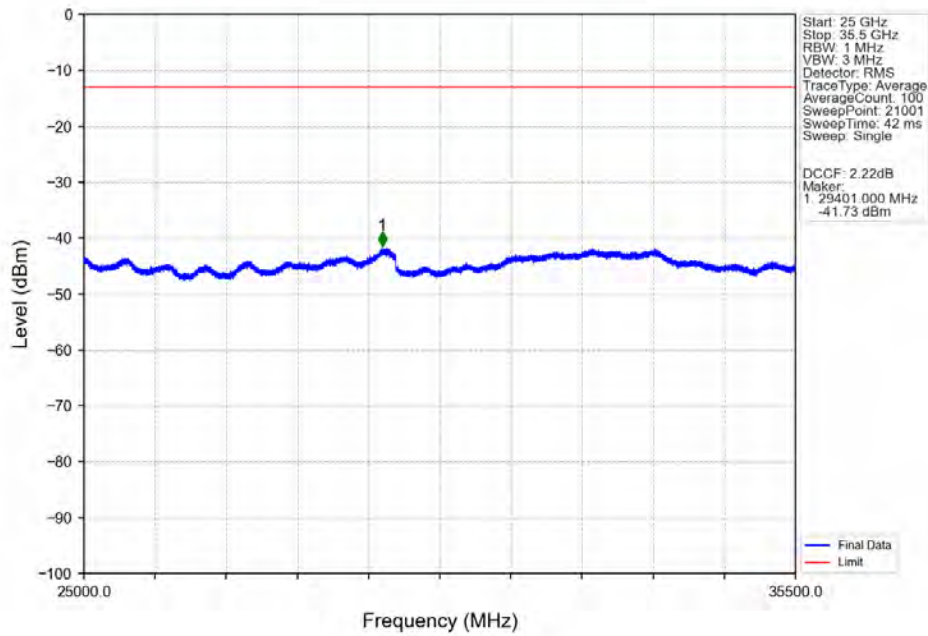

CA_42C(3450-3550)_SISO_NTNV_CC1:10 CC2:20MHz_CC1:QPSK CC2:QPSK_CC1:3525.6 CC2:3540MHz_CC1: 1@0
CC2: 1@99