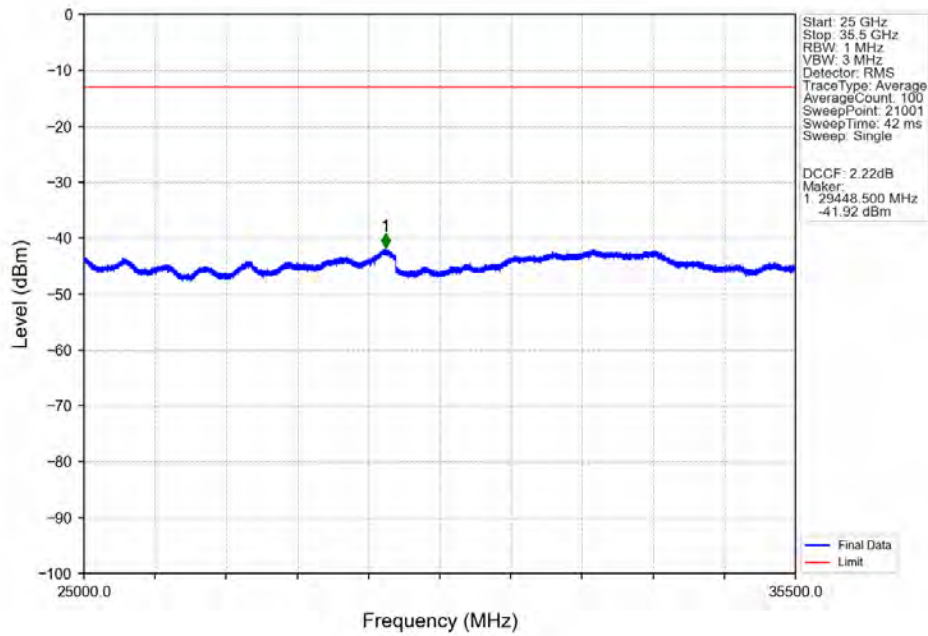

CA_42C(3450-3550)_SISO_NTNV_CC1:20 CC2:10MHz_CC1:QPSK CC2:QPSK_CC1:3460 CC2:3474.4MHz_CC1: 1@0
CC2: 1@49