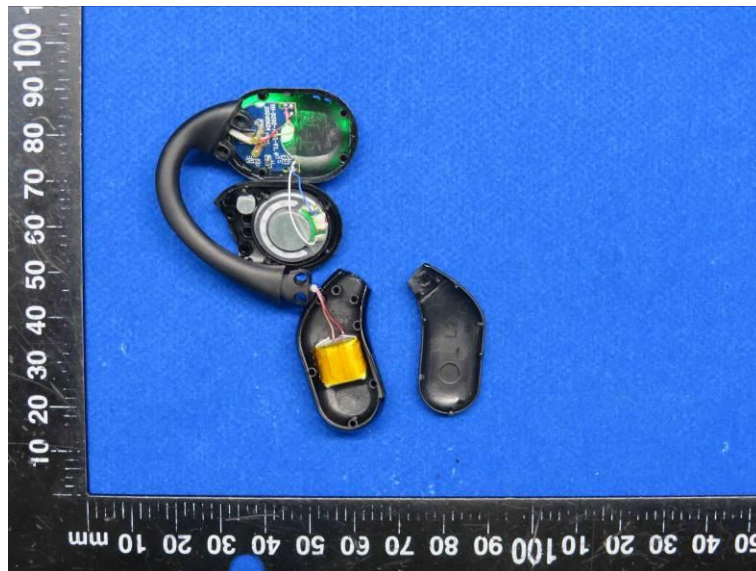

Product Name: true wireless Earphones

Model No.: HY-Y16

### Internal Photos of the EUT

#### Left side Photo

**Right side Photo**

-----End-----