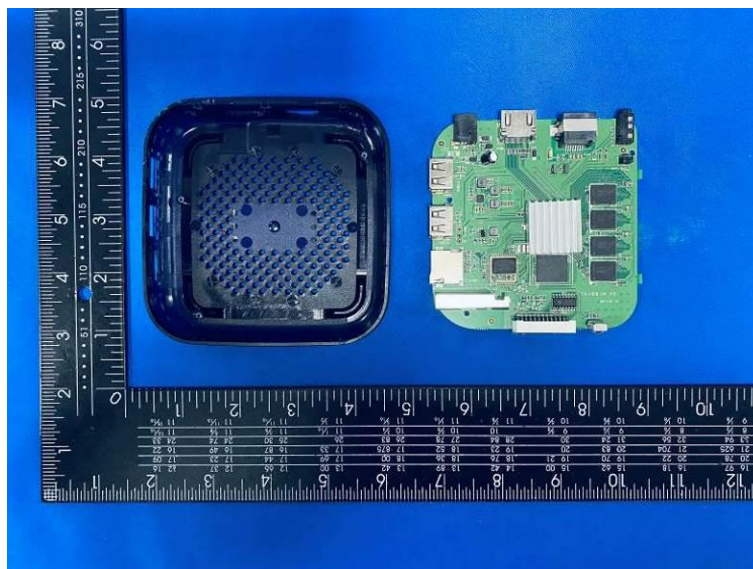

Internal Photos of the EUT

Photo 1

Photo 2

Photo 3

2.4G WIFI
Internal Antenna

Photo 4

Photo 5

Photo 6