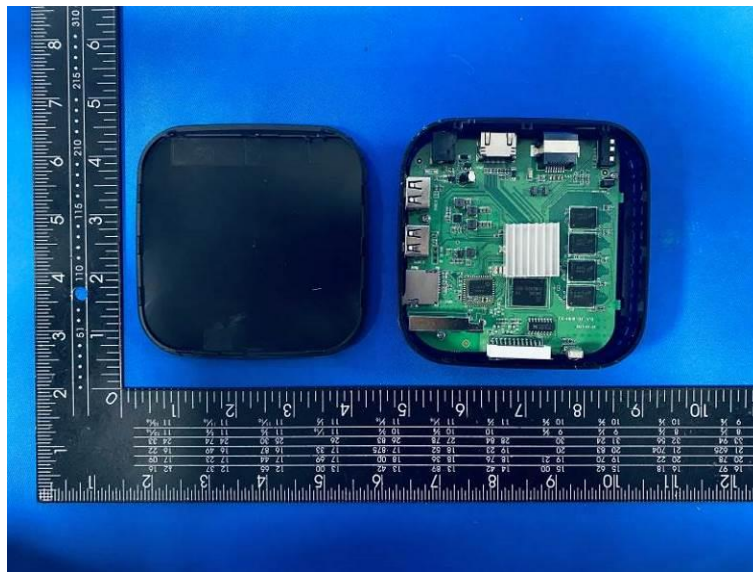

Internal Photos of the EUT

Photo 1

Photo 2

Photo 3

2.4G WIFI
Internal Antenna

Photo 4

Photo 5

Photo 6