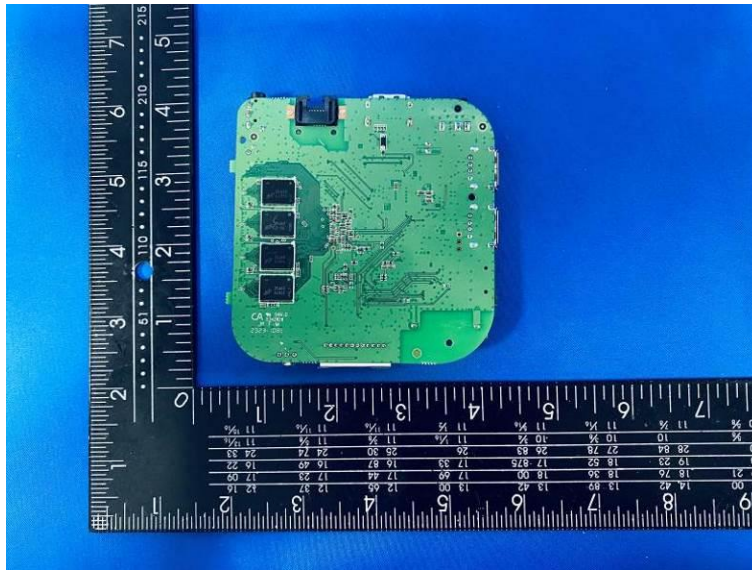

Internal Photos of the EUT

Photo 1

Photo 2

Photo 3

2.4G WIFI
Internal Antenna

Photo 4

Photo 5

Photo 6