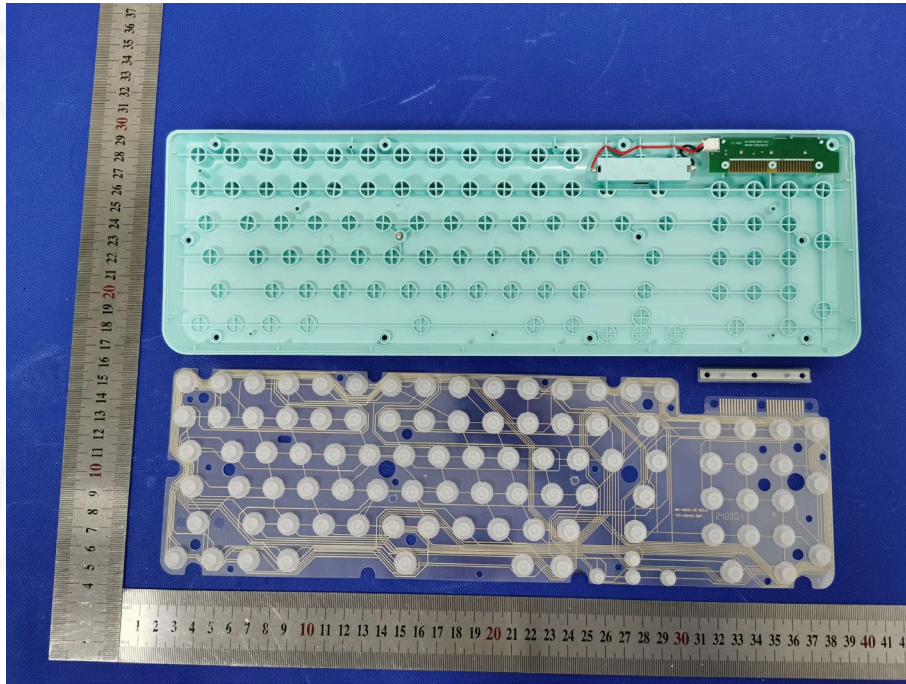

# EUT PHOTO(Internal Photos)

Shenzhen ZKT Technology Co., Ltd.

1/F, No. 101, Building B, No. 6, Tangwei Community Industrial Avenue, Fuhai Street, Bao'an District, Shenzhen, China

+86-400-000-9970

+86-755-2233 6688