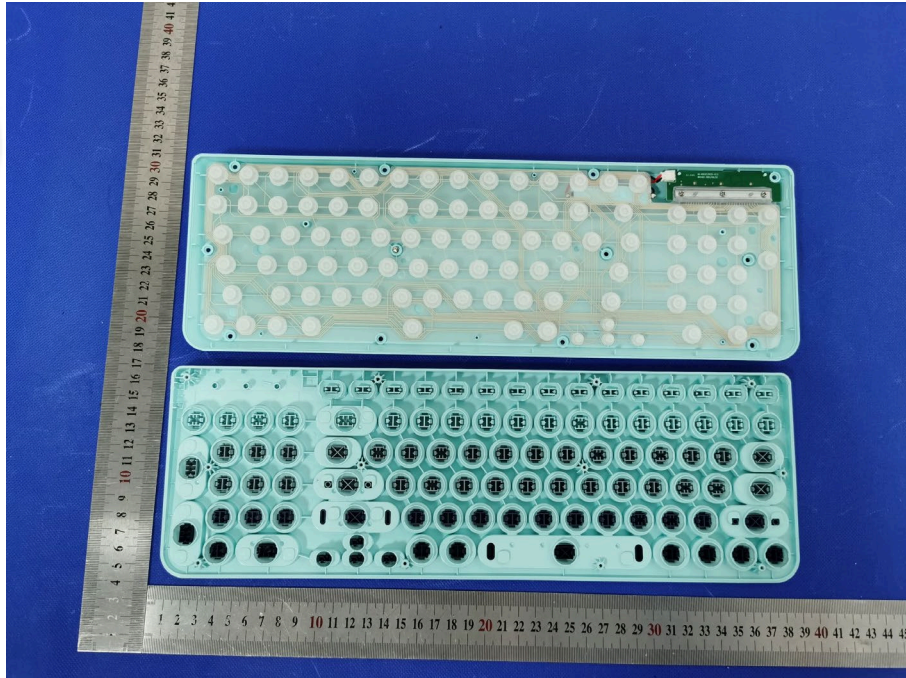

# EUT PHOTO(Internal Photos)

Shenzhen ZKT Technology Co., Ltd.

1/F, No. 101, Building B, No. 6, Tangwei Community Industrial Avenue, Fuhai Street, Bao'an District, Shenzhen, China

+86-400-000-9970

+86-755-2233 6688