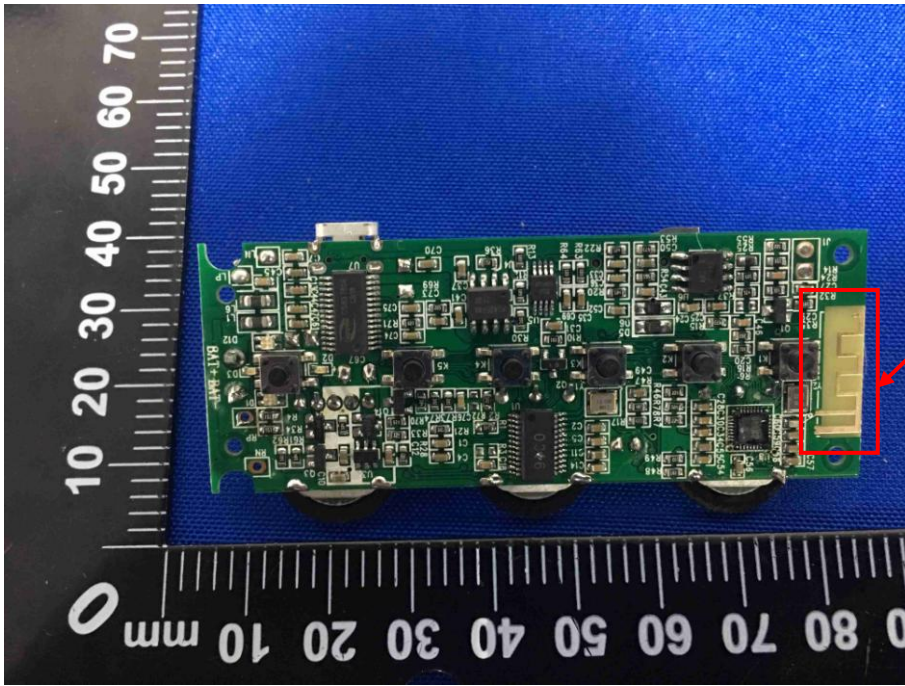

# Appendix C: Photographs of EUT

Product: INTELLIGENT WIRELESS MICROPHONE

Model: L-898

Internal Photos

Antenna