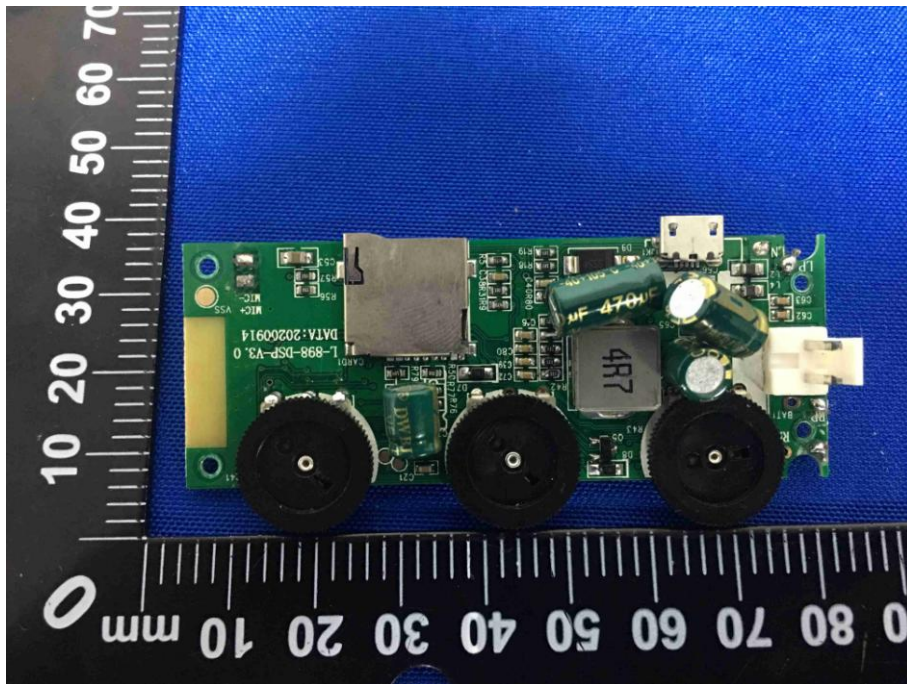

# Appendix C: Photographs of EUT

Product: INTELLIGENT WIRELESS MICROPHONE

Model: L-898

Internal Photos

Antenna