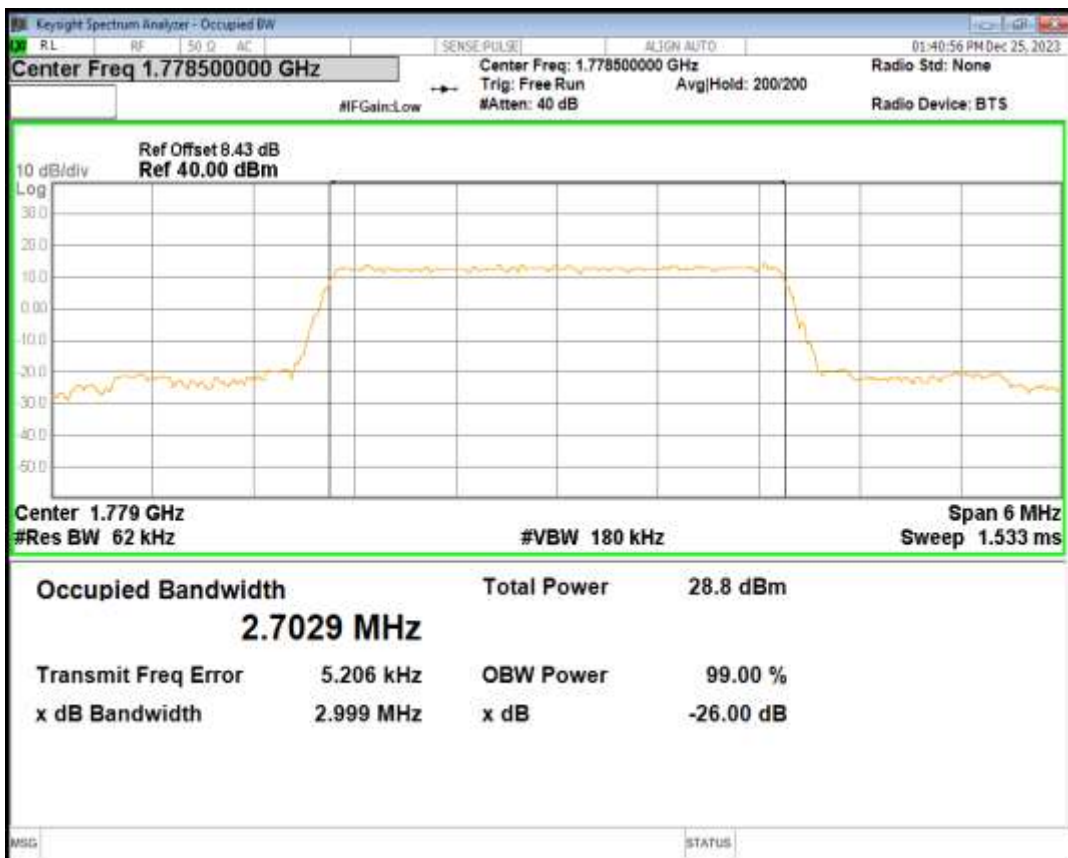

Band66 16QAM BW=3MHz Channel=132657 RB Size=15 Position=#0