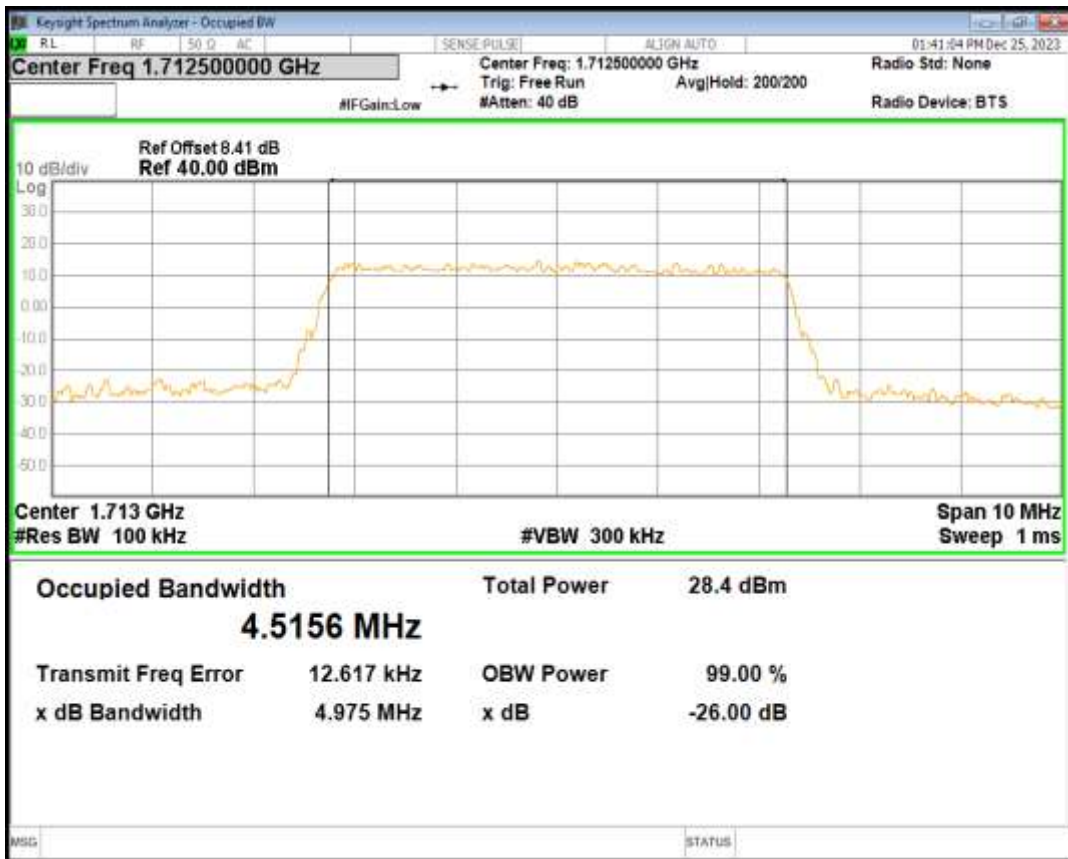

Band66 16QAM BW=5MHz Channel=131997 RB Size=25 Position=#0