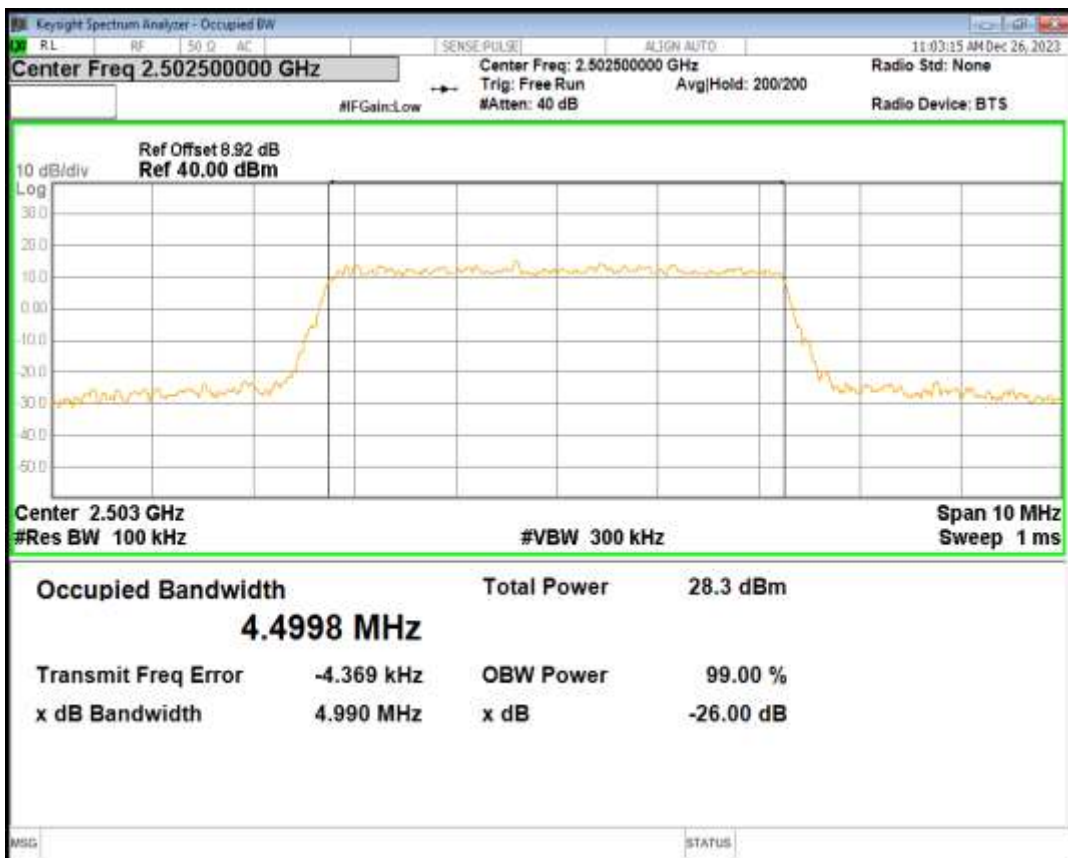

Band7 16QAM BW=5MHz Channel=20775 RB Size=25 Position=#0