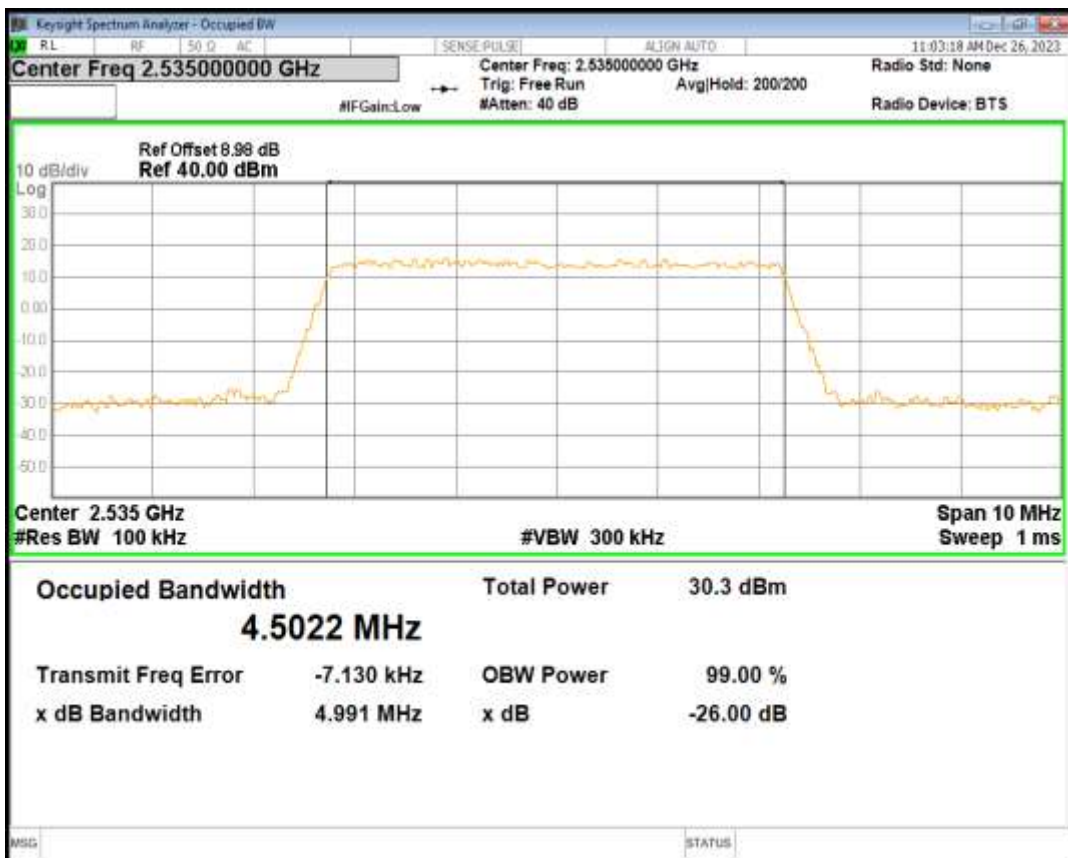

Band7 QPSK BW=5MHz Channel=21100 RB Size=25 Position=#0