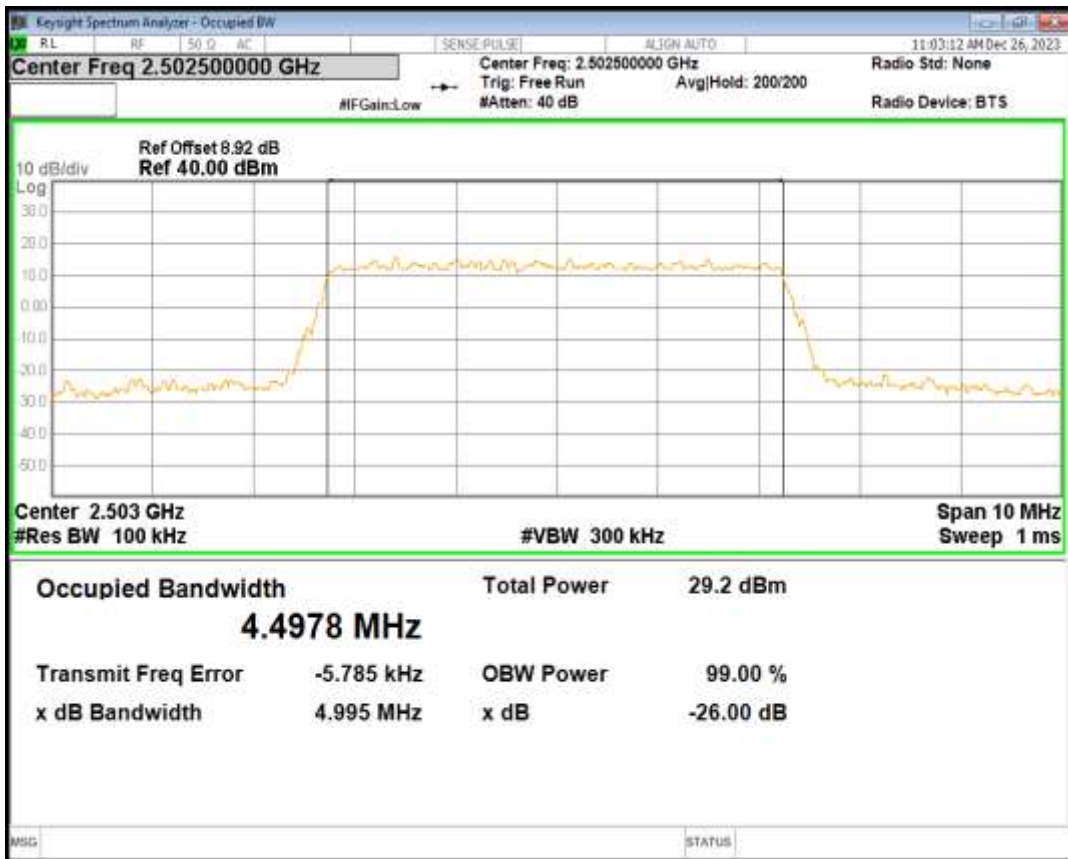

Band66 QPSK BW=5MHz Channel=132322 RB Size=25 Position=#0

Band66 QPSK BW=5MHz Channel=132647 RB Size=25 Position=#0

Band7 16QAM BW=5MHz Channel=20775 RB Size=25 Position=#0

Band7 QPSK BW=5MHz Channel=20775 RB Size=25 Position=#0