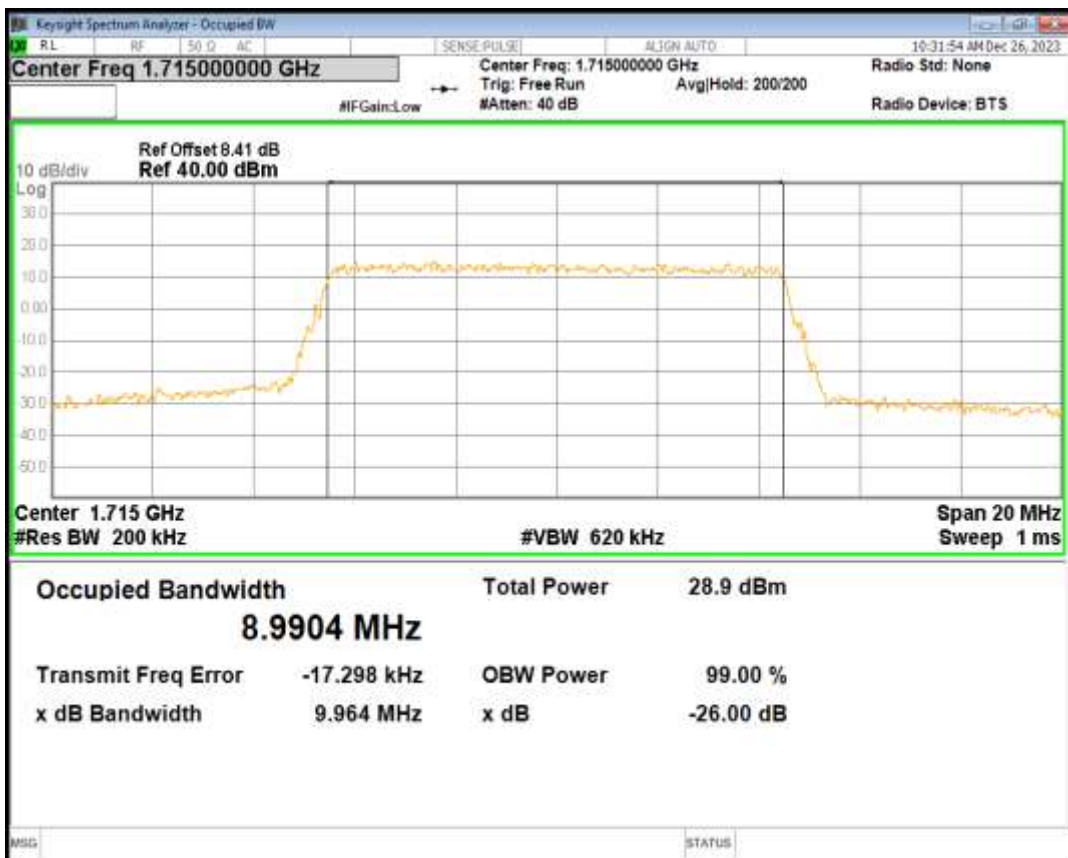

Band4 QPSK BW=10MHz Channel=20000 RB Size=50 Position=#0