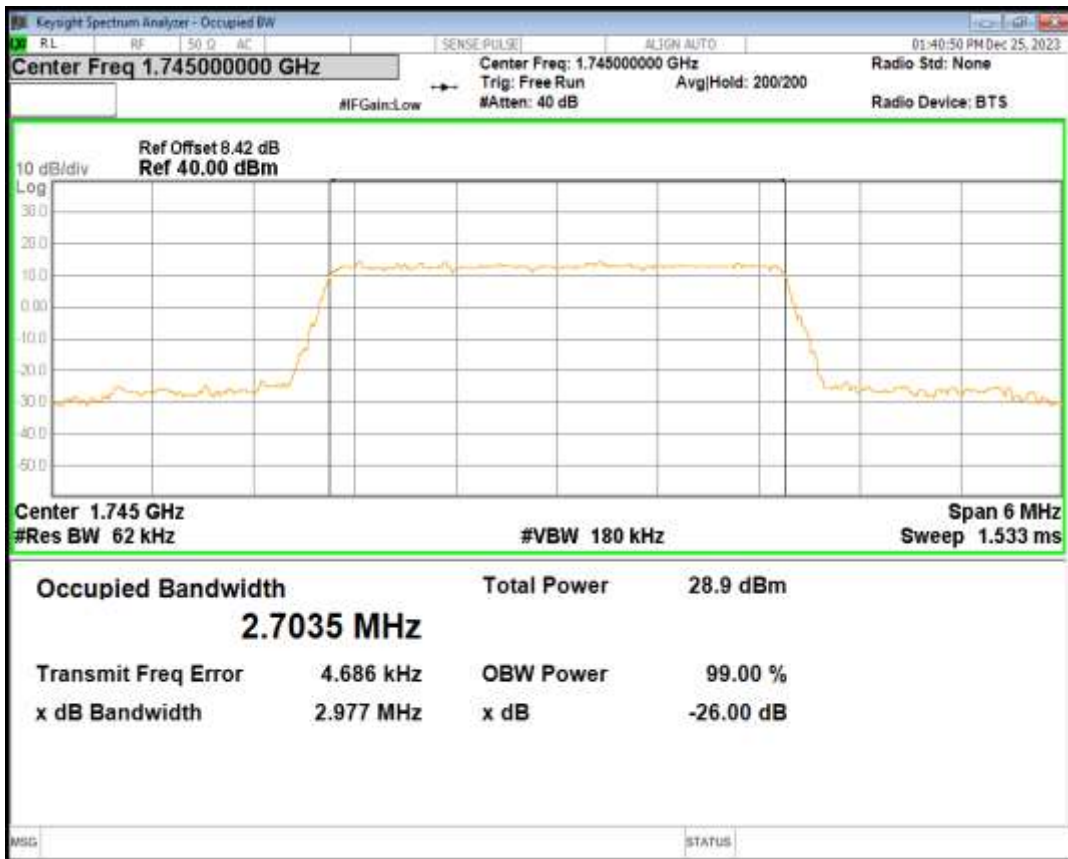

Band66 16QAM BW=1.4MHz Channel=132322 RB Size=6 Position=#0

Band66 16QAM BW=1.4MHz Channel=132665 RB Size=6 Position=#0

Band66 16QAM BW=3MHz Channel=131987 RB Size=15 Position=#0

Band66 16QAM BW=3MHz Channel=132322 RB Size=15 Position=#0