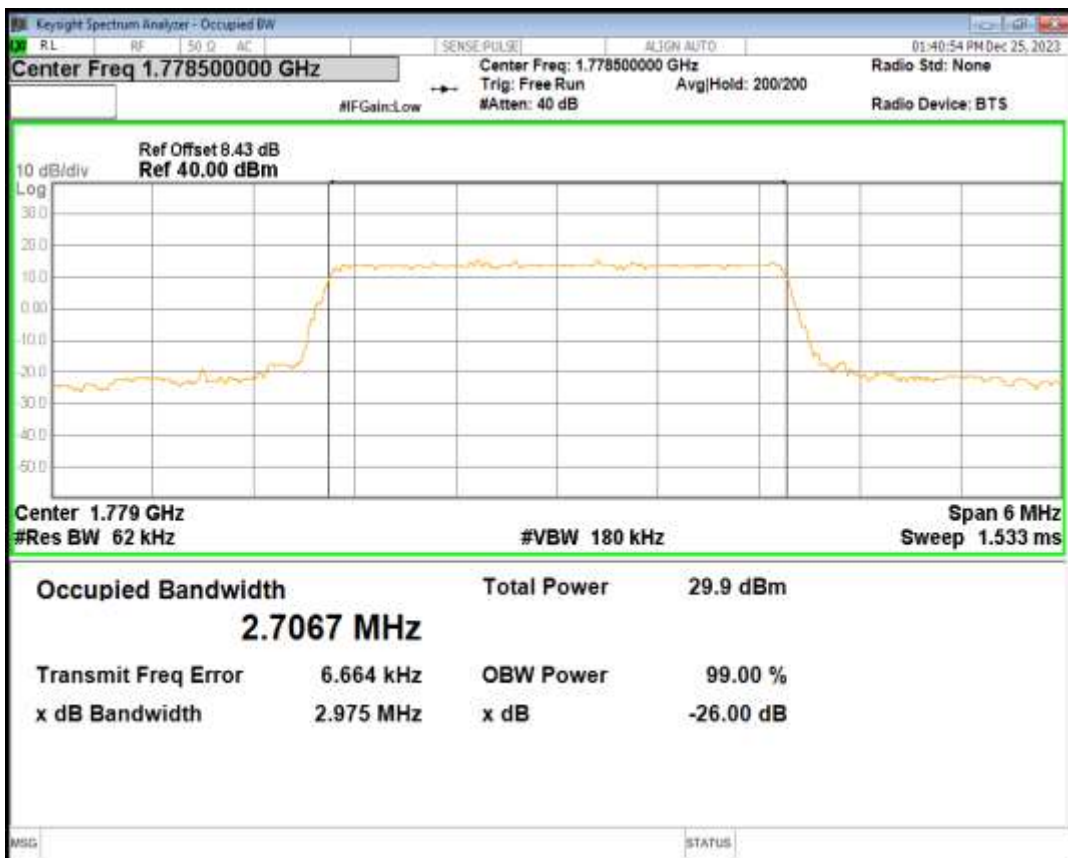

Band66 QPSK BW=3MHz Channel=132657 RB Size=15 Position=#0