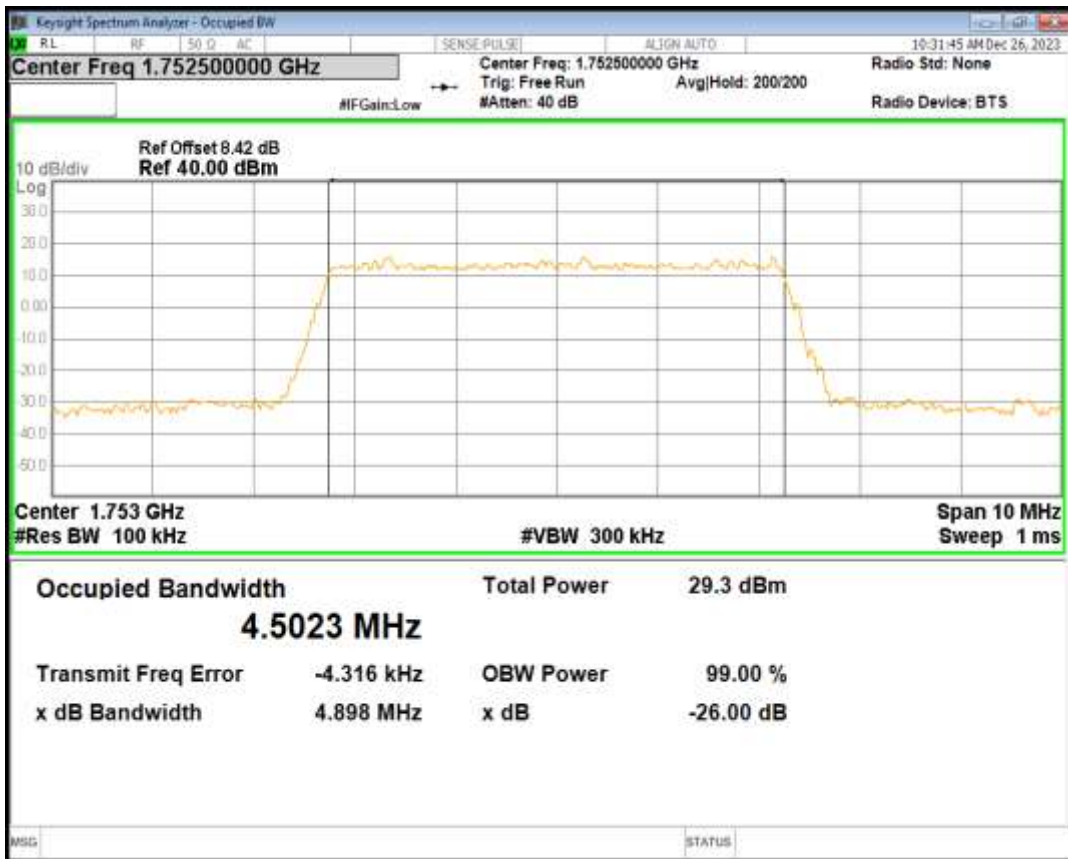

Band4 16QAM BW=5MHz Channel=19975 RB Size=25 Position=#0

Band4 QPSK BW=5MHz Channel=20175 RB Size=25 Position=#0

Band4 16QAM BW=5MHz Channel=20175 RB Size=25 Position=#0

Band4 QPSK BW=5MHz Channel=20375 RB Size=25 Position=#0