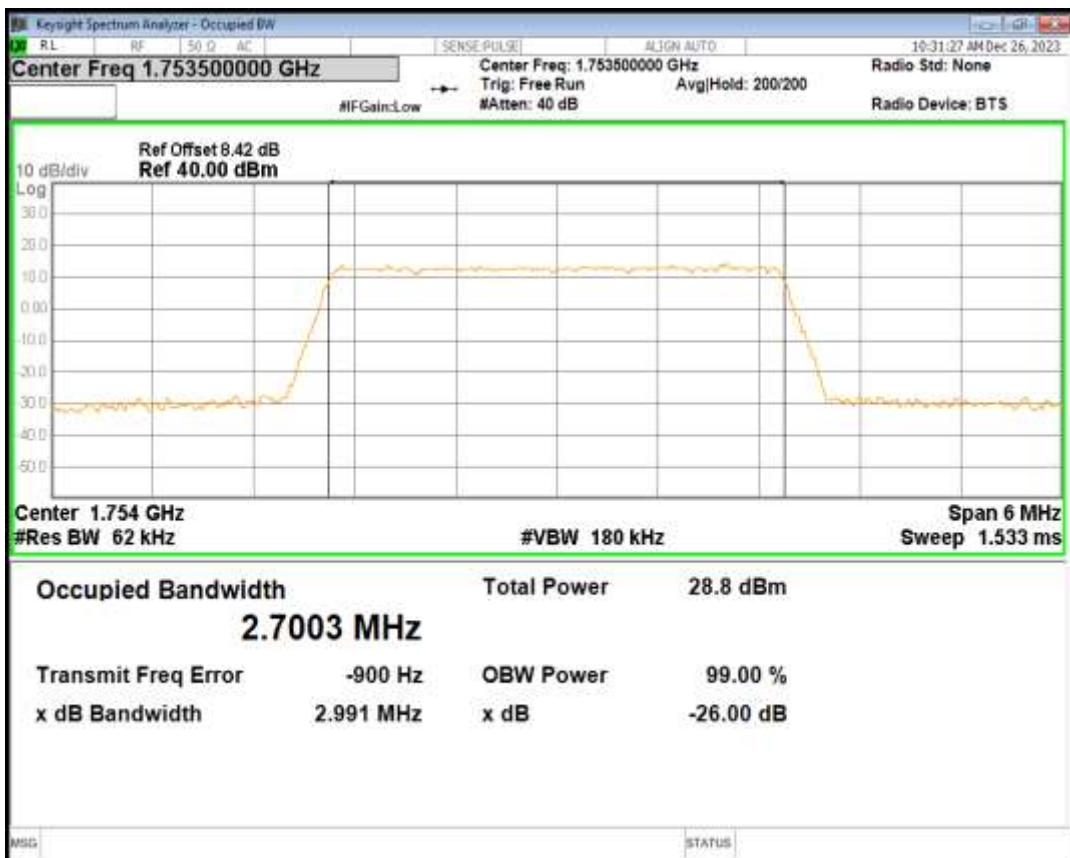

Band4 16QAM BW=3MHz Channel=20385 RB Size=15 Position=#0