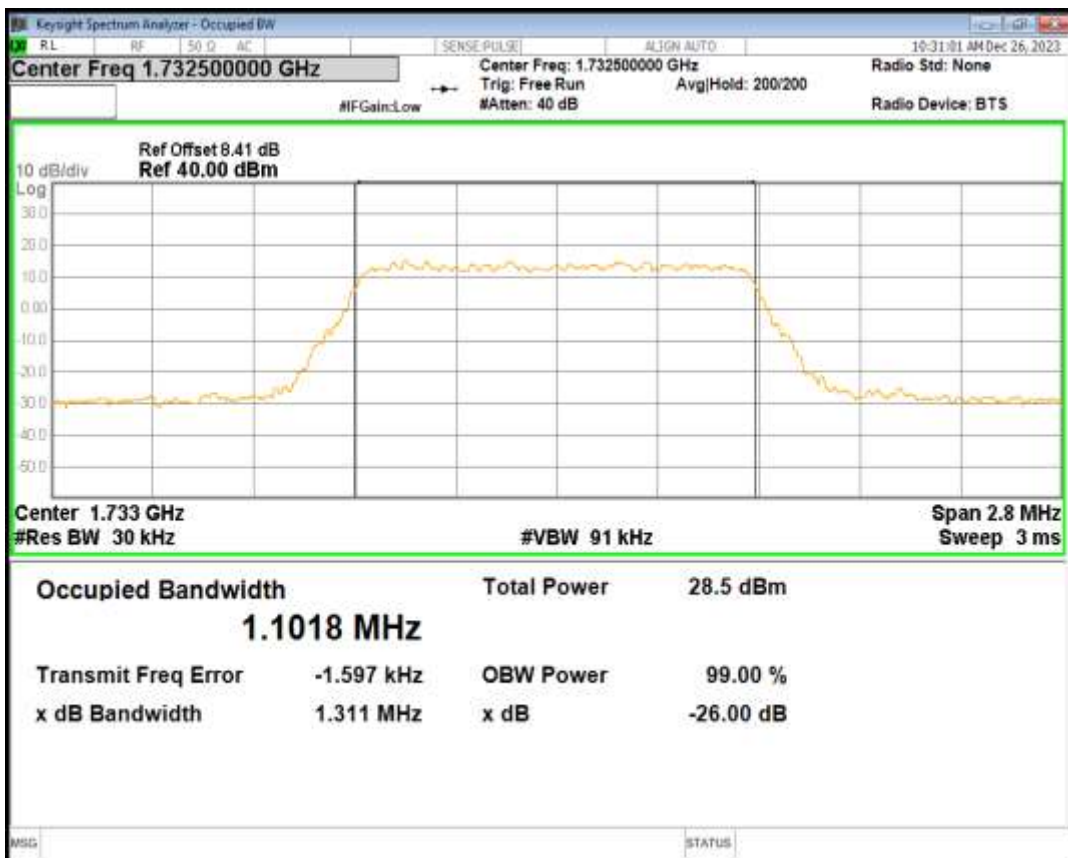

Band4 16QAM BW=1.4MHz Channel=20175 RB Size=6 Position=#0