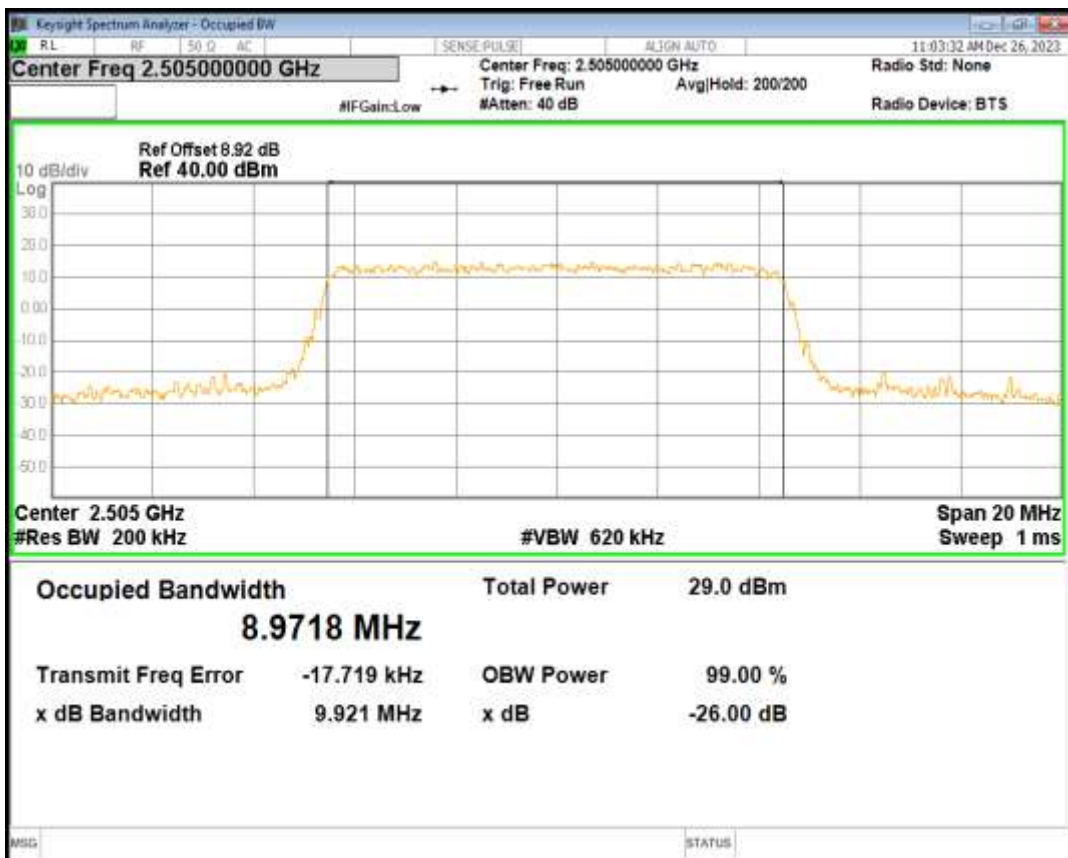

Band7 QPSK BW=10MHz Channel=20800 RB Size=50 Position=#0