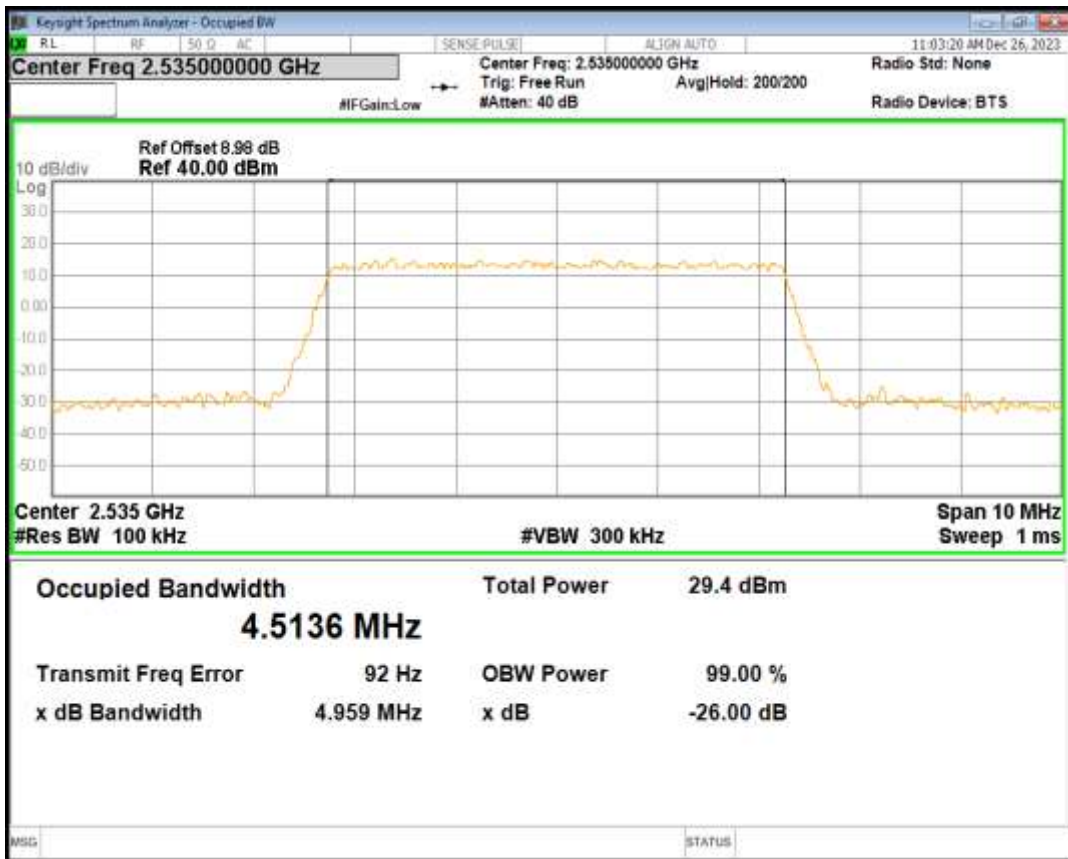

Band7 16QAM BW=5MHz Channel=21100 RB Size=25 Position=#0