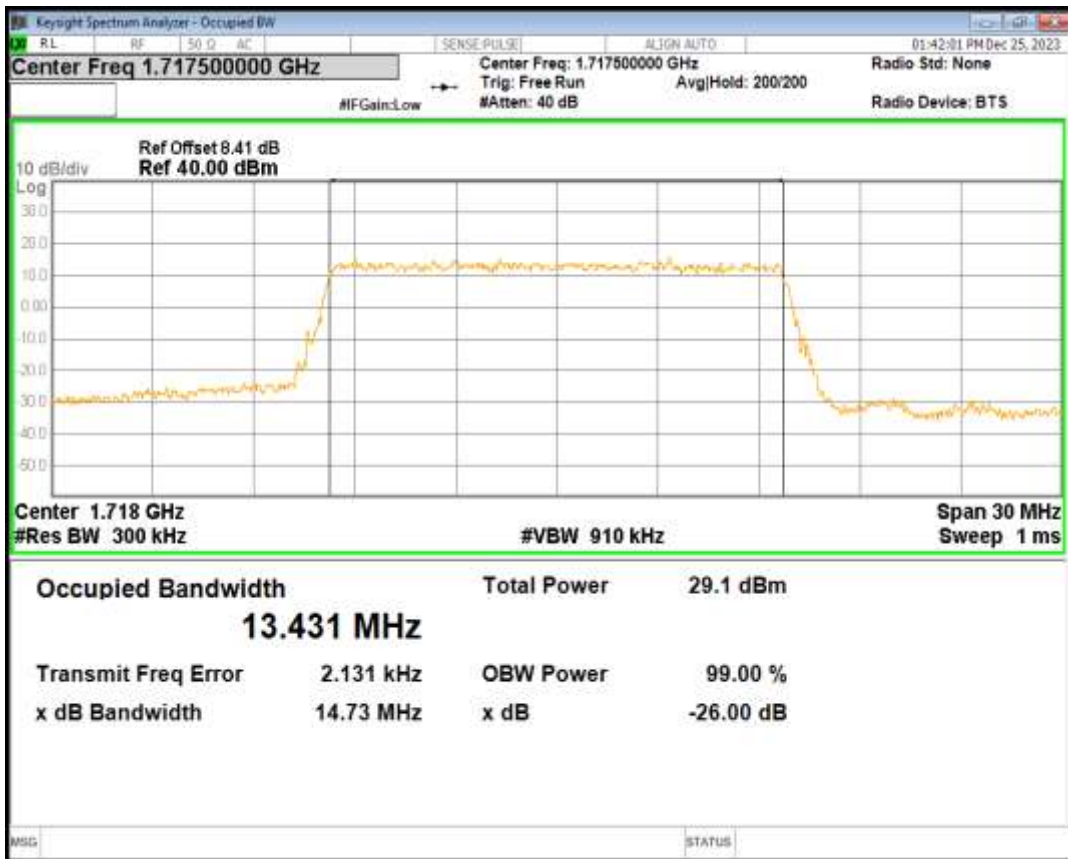

Band66 QPSK BW=15MHz Channel=132047 RB Size=75 Position=#0