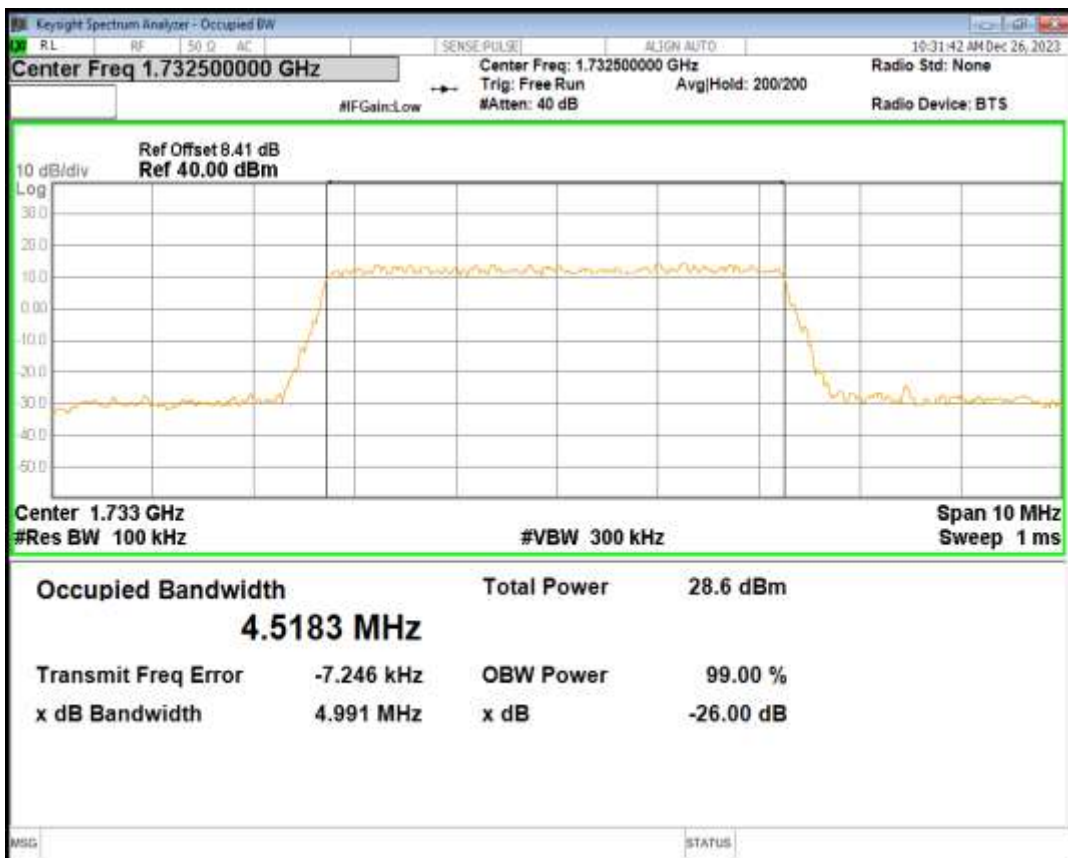

Band4 16QAM BW=5MHz Channel=20175 RB Size=25 Position=#0