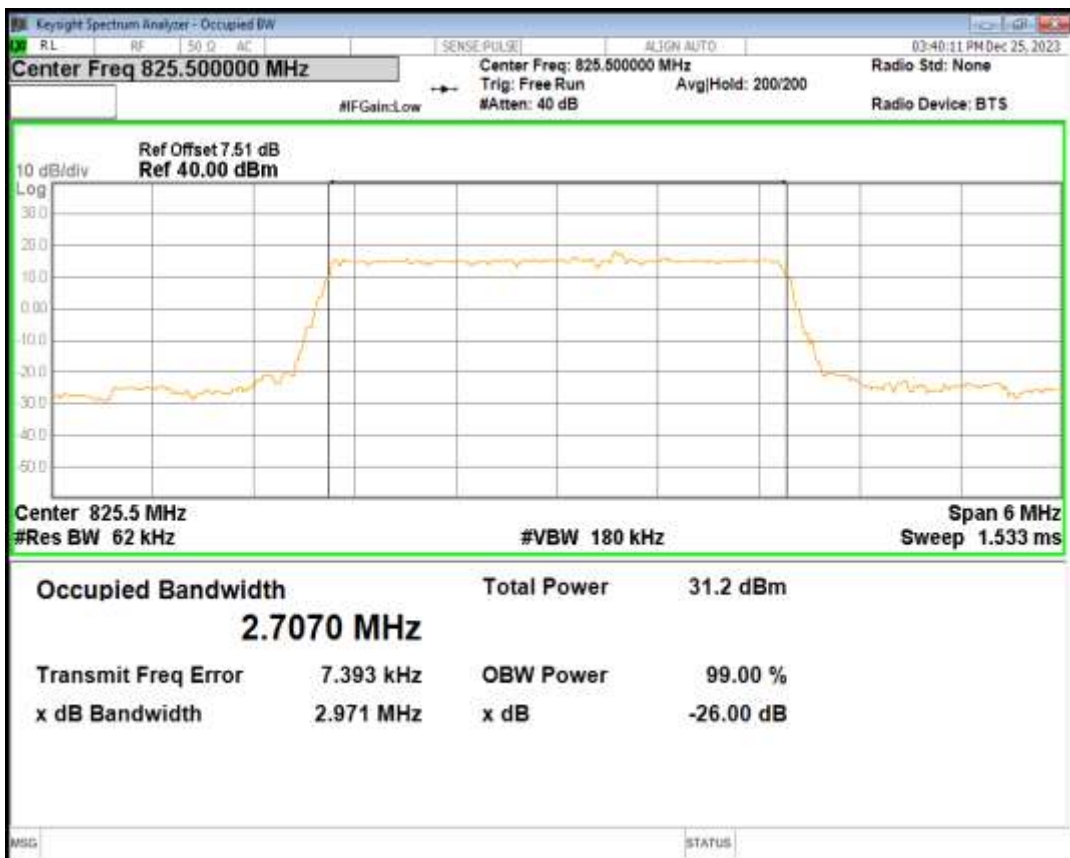

Band5 QPSK BW=3MHz Channel=20415 RB Size=15 Position=#0