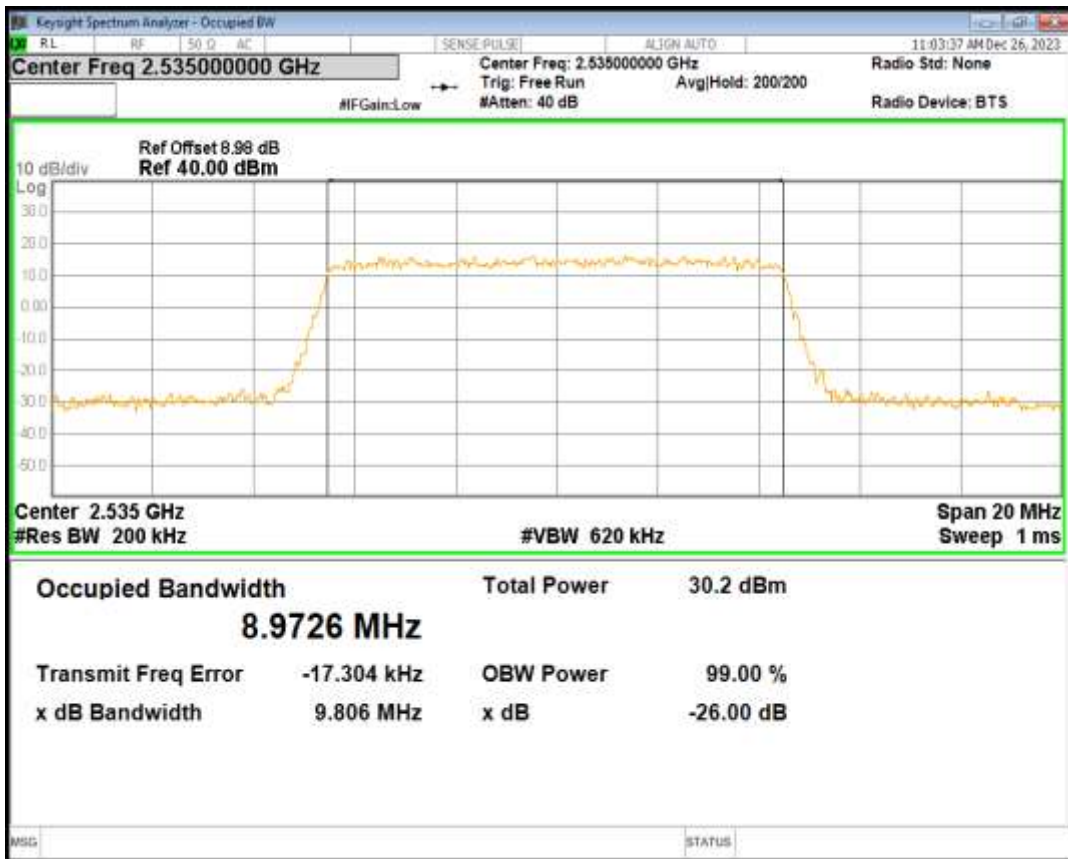

Band7 QPSK BW=10MHz Channel=21100 RB Size=50 Position=#0