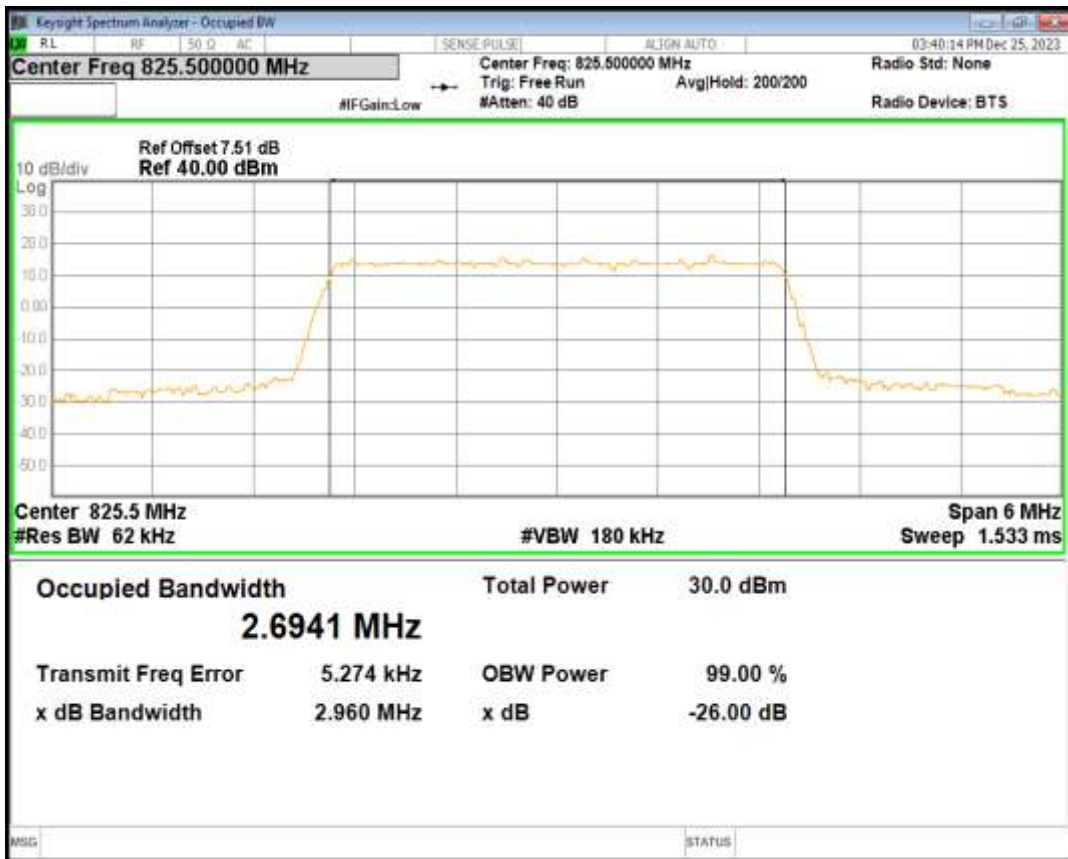

Band5 16QAM BW=3MHz Channel=20415 RB Size=15 Position=#0