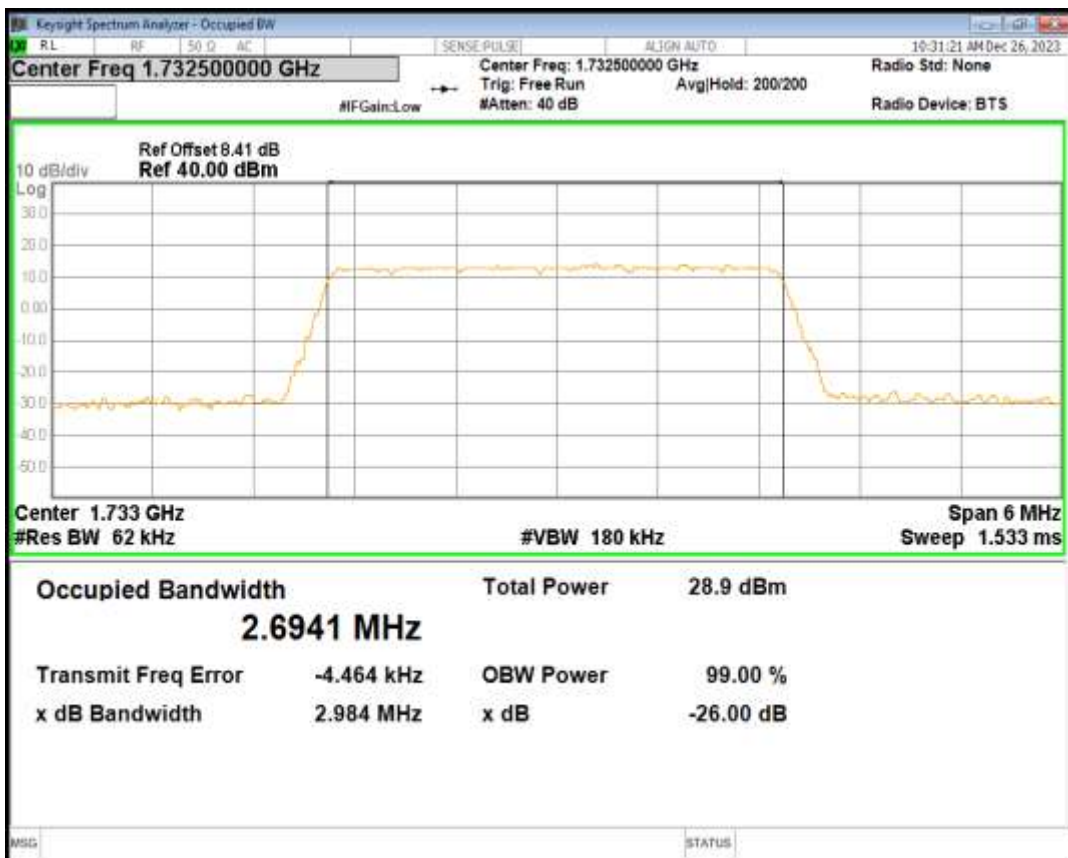

Band4 16QAM BW=3MHz Channel=20175 RB Size=15 Position=#0