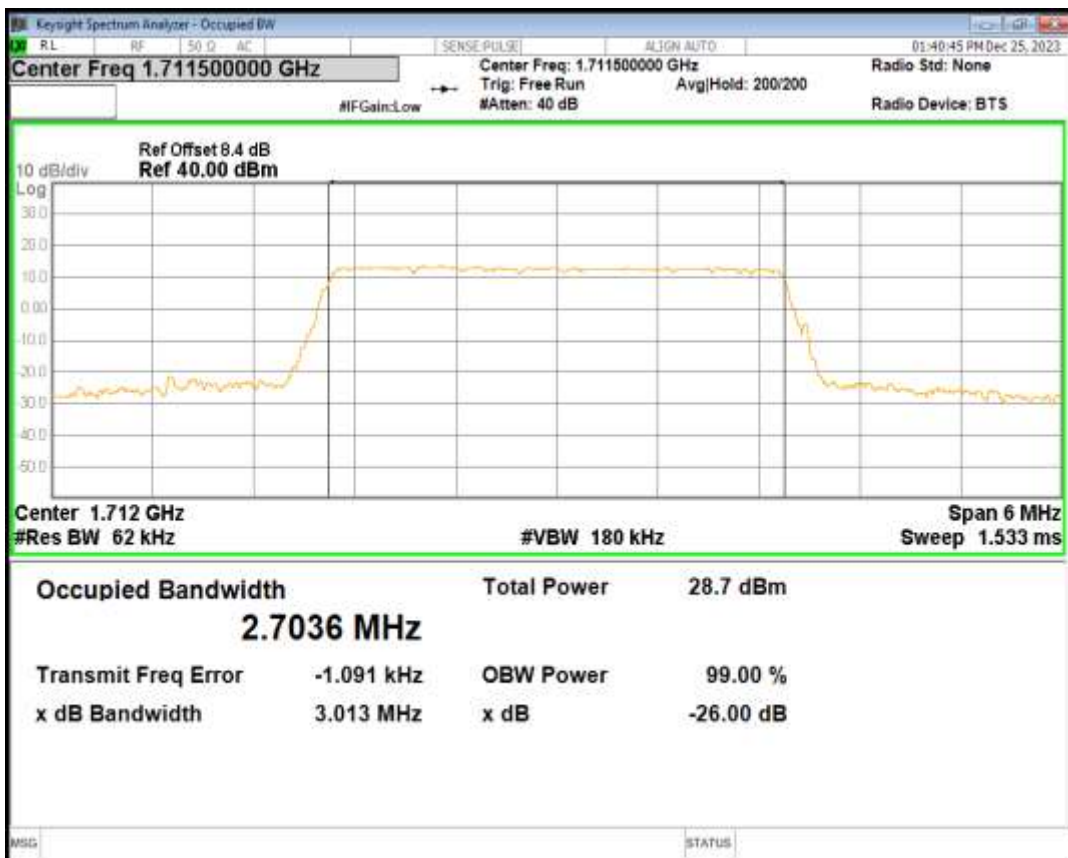

Band66 16QAM BW=3MHz Channel=131987 RB Size=15 Position=#0