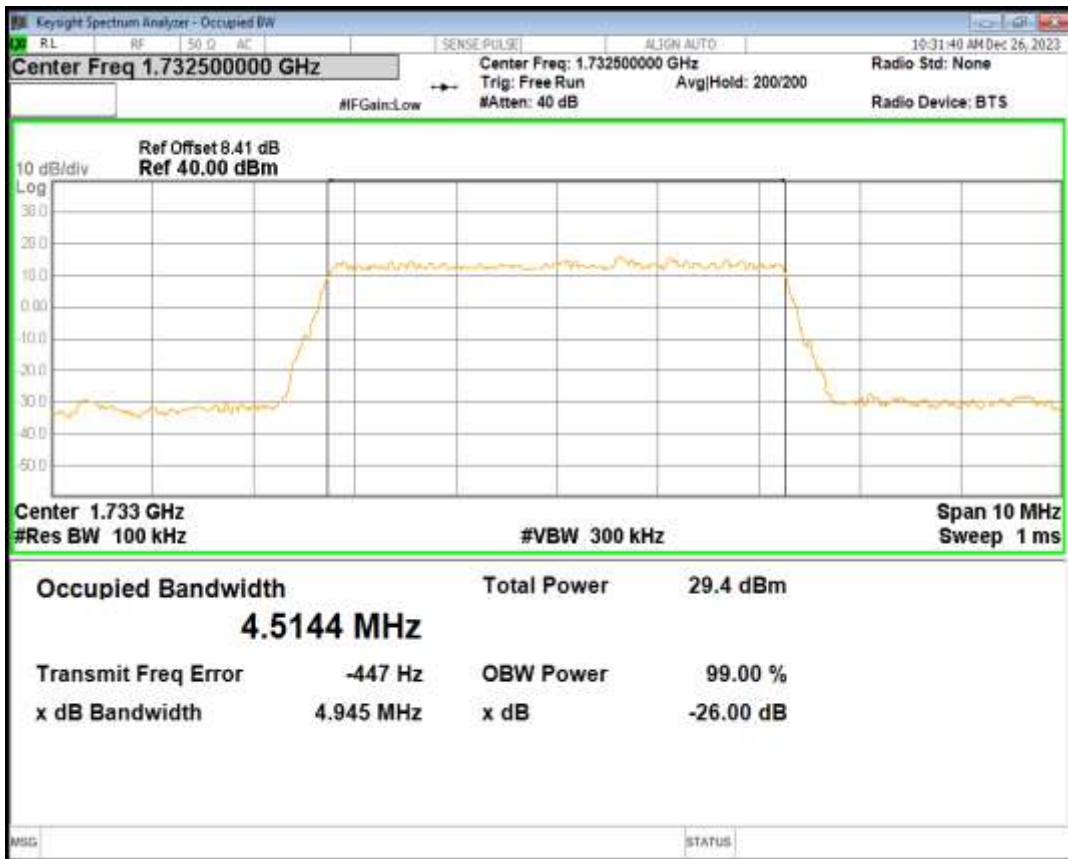

Band4 QPSK BW=5MHz Channel=20175 RB Size=25 Position=#0