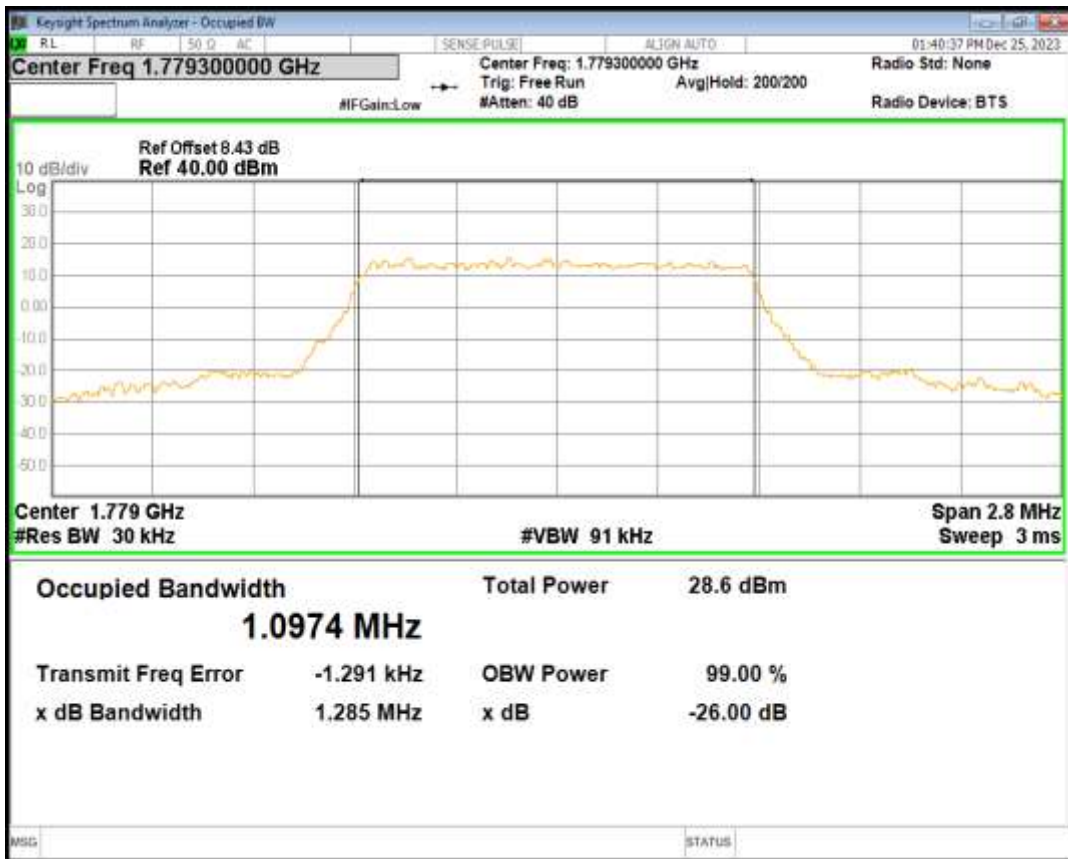

Band66 16QAM BW=1.4MHz Channel=132665 RB Size=6 Position=#0