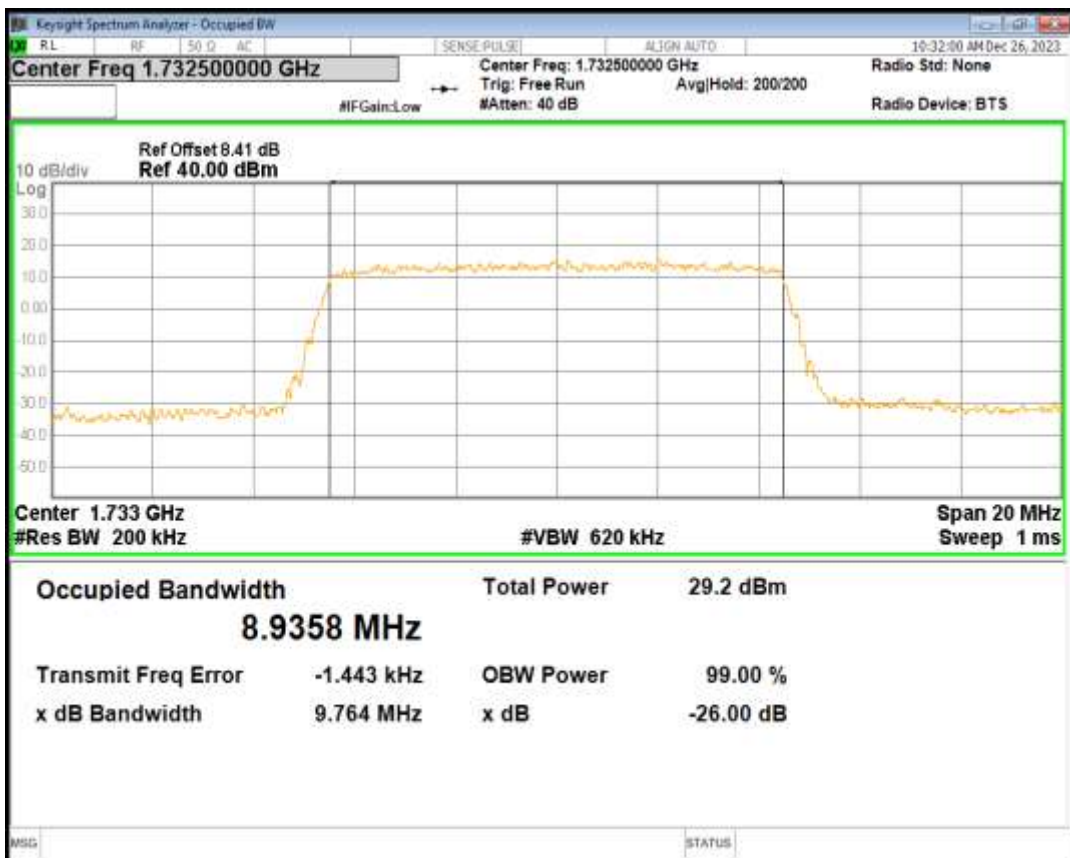

Band4 QPSK BW=10MHz Channel=20175 RB Size=50 Position=#0