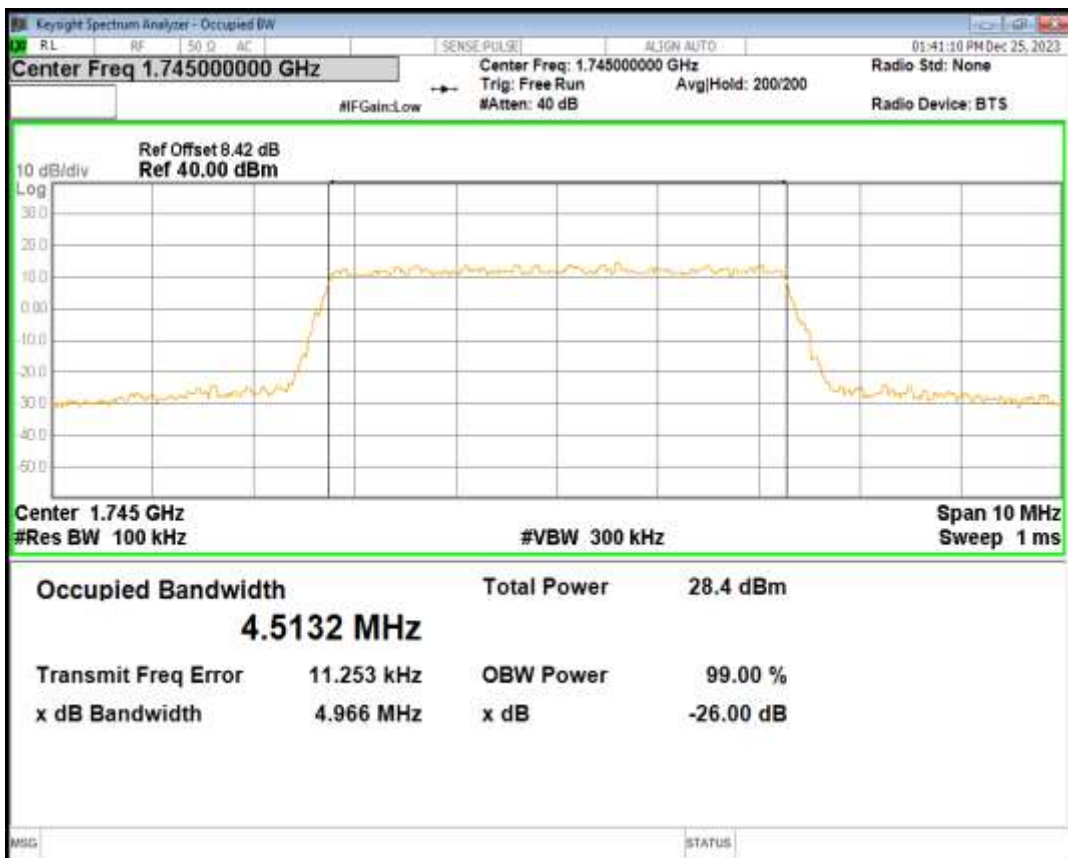

Band66 16QAM BW=5MHz Channel=132322 RB Size=25 Position=#0