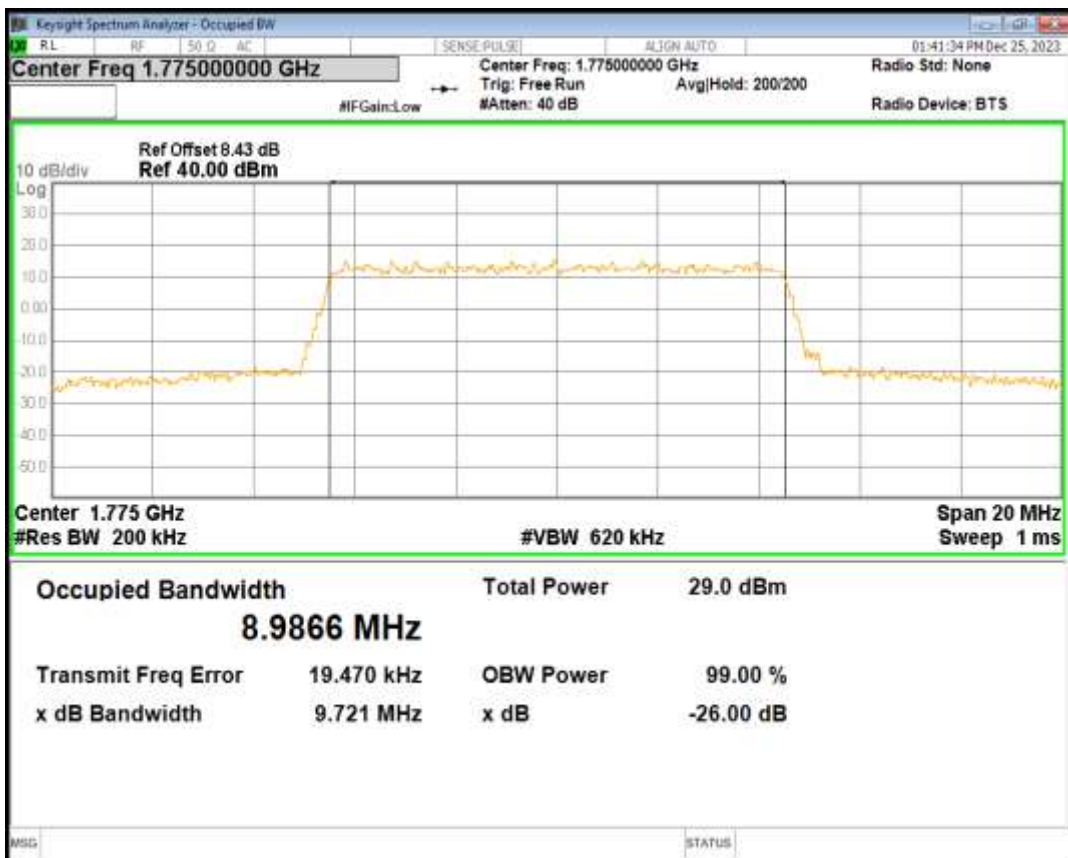

Band66 QPSK BW=10MHz Channel=132622 RB Size=50 Position=#0