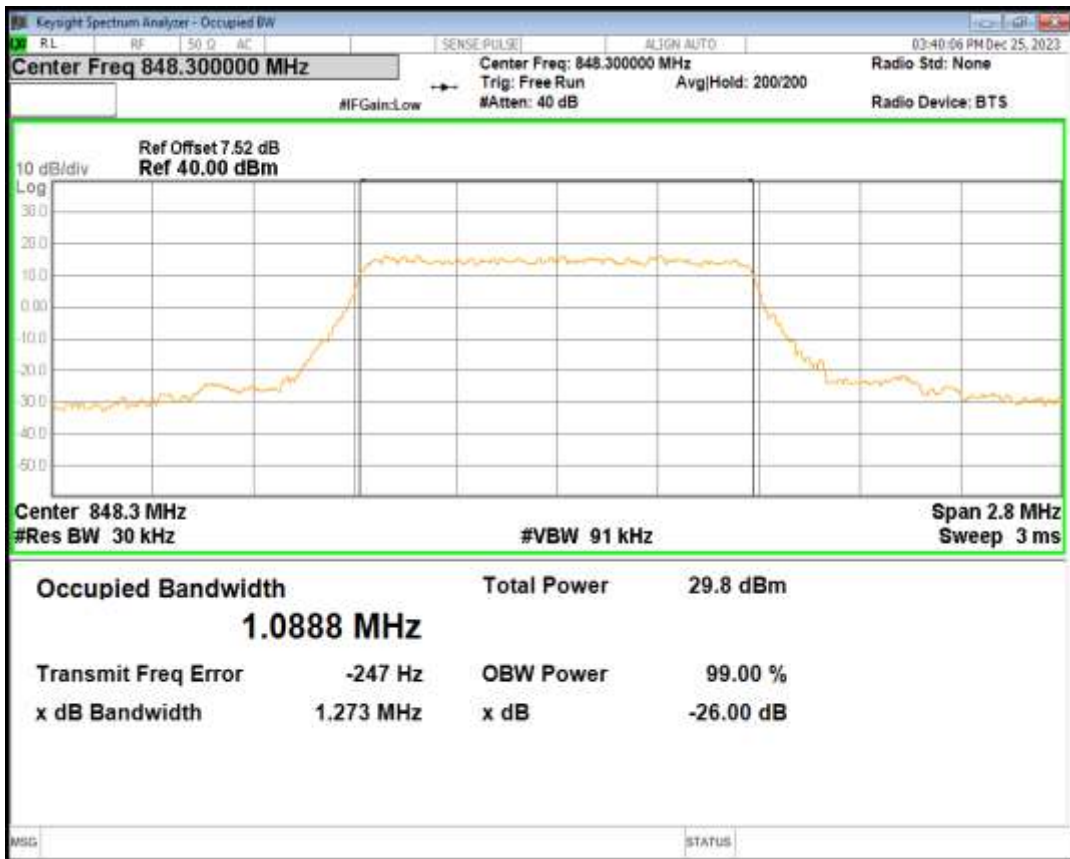

Band5 QPSK BW=1.4MHz Channel=20525 RB Size=6 Position=#0

Band5 16QAM BW=1.4MHz Channel=20525 RB Size=6 Position=#0

Band5 QPSK BW=1.4MHz Channel=20643 RB Size=6 Position=#0

Band5 16QAM BW=1.4MHz Channel=20643 RB Size=6 Position=#0