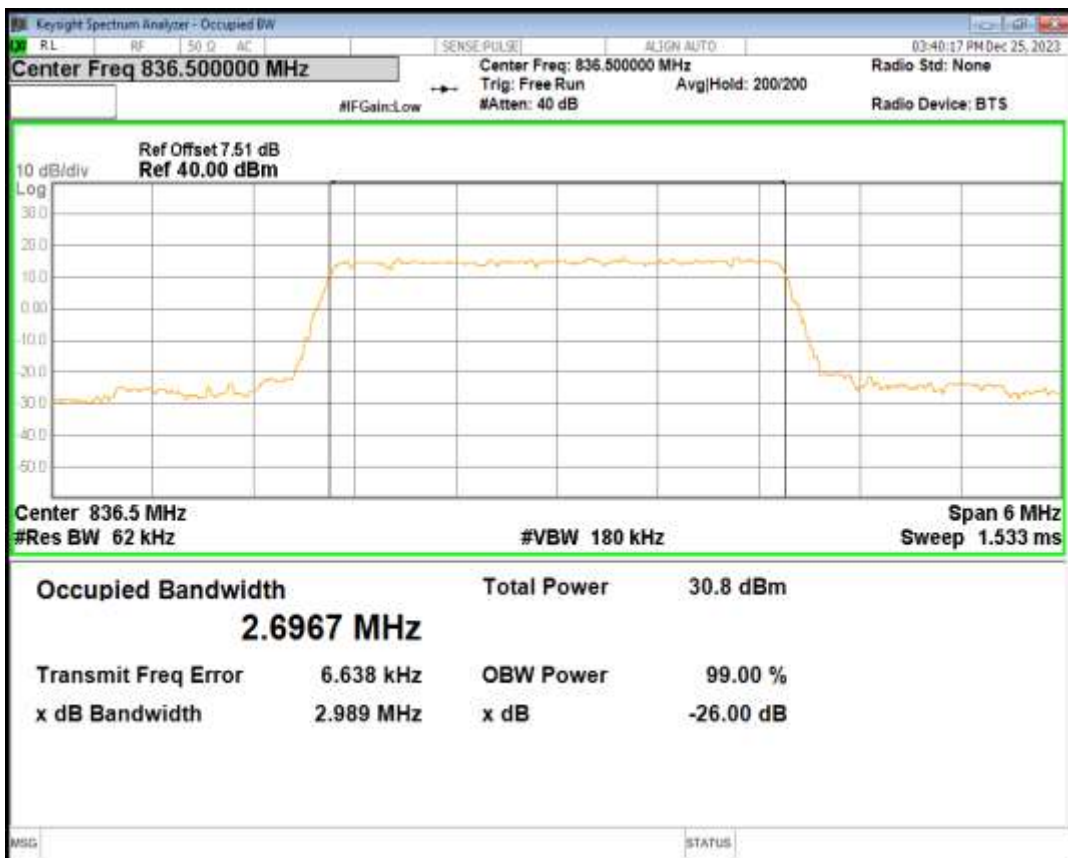

Band5 QPSK BW=3MHz Channel=20525 RB Size=15 Position=#0