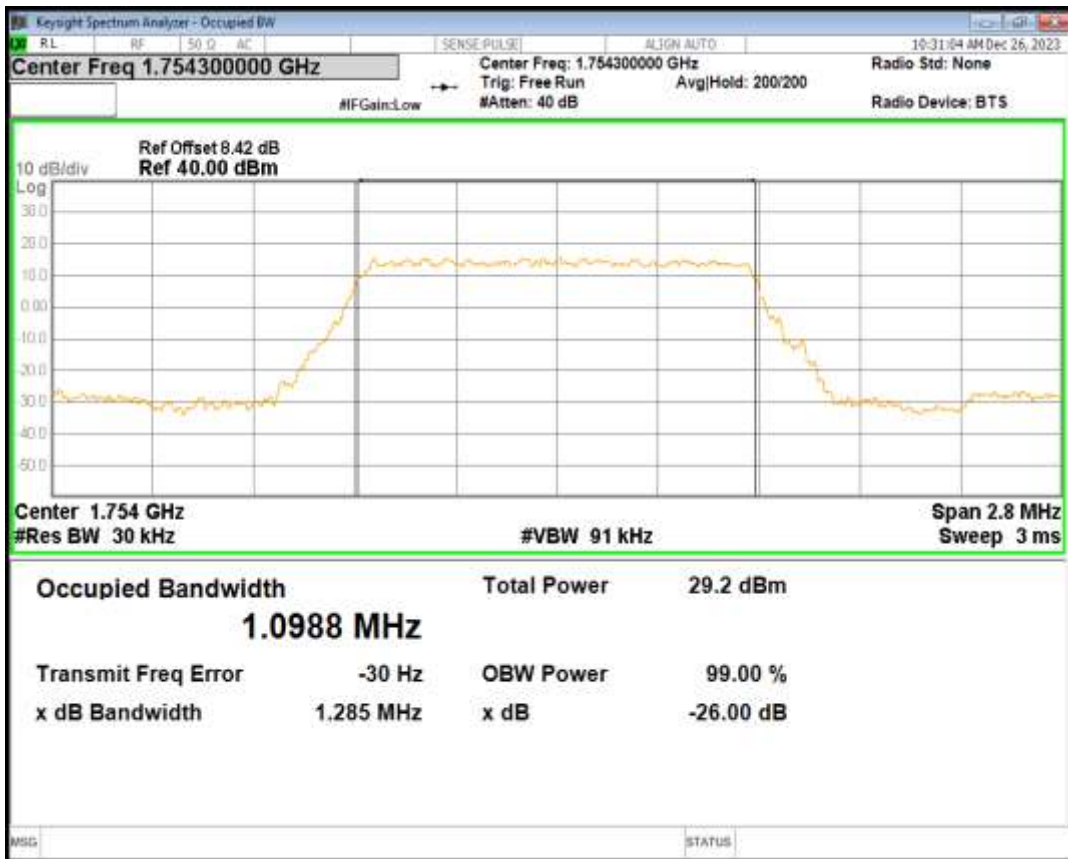

Band4 16QAM BW=1.4MHz Channel=19957 RB Size=6 Position=#0

Band4 QPSK BW=1.4MHz Channel=20175 RB Size=6 Position=#0

Band4 16QAM BW=1.4MHz Channel=20175 RB Size=6 Position=#0

Band4 QPSK BW=1.4MHz Channel=20393 RB Size=6 Position=#0