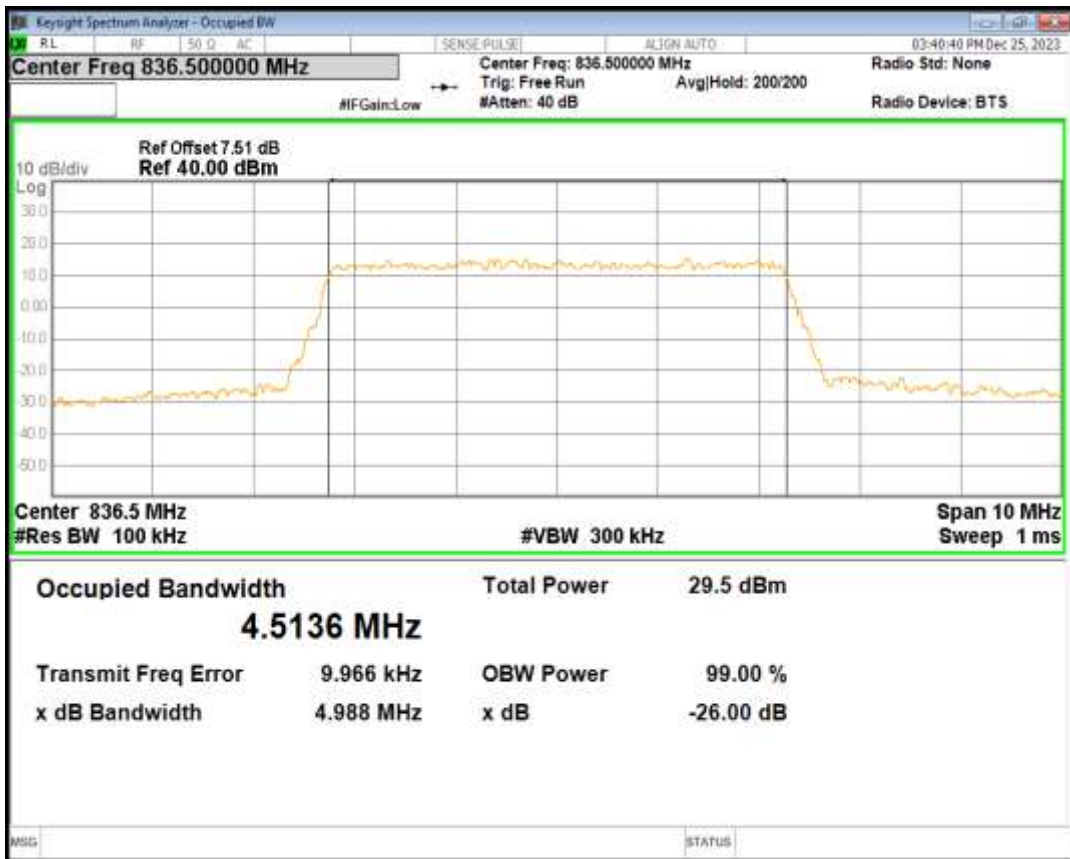

Band5 16QAM BW=5MHz Channel=20525 RB Size=25 Position=#0