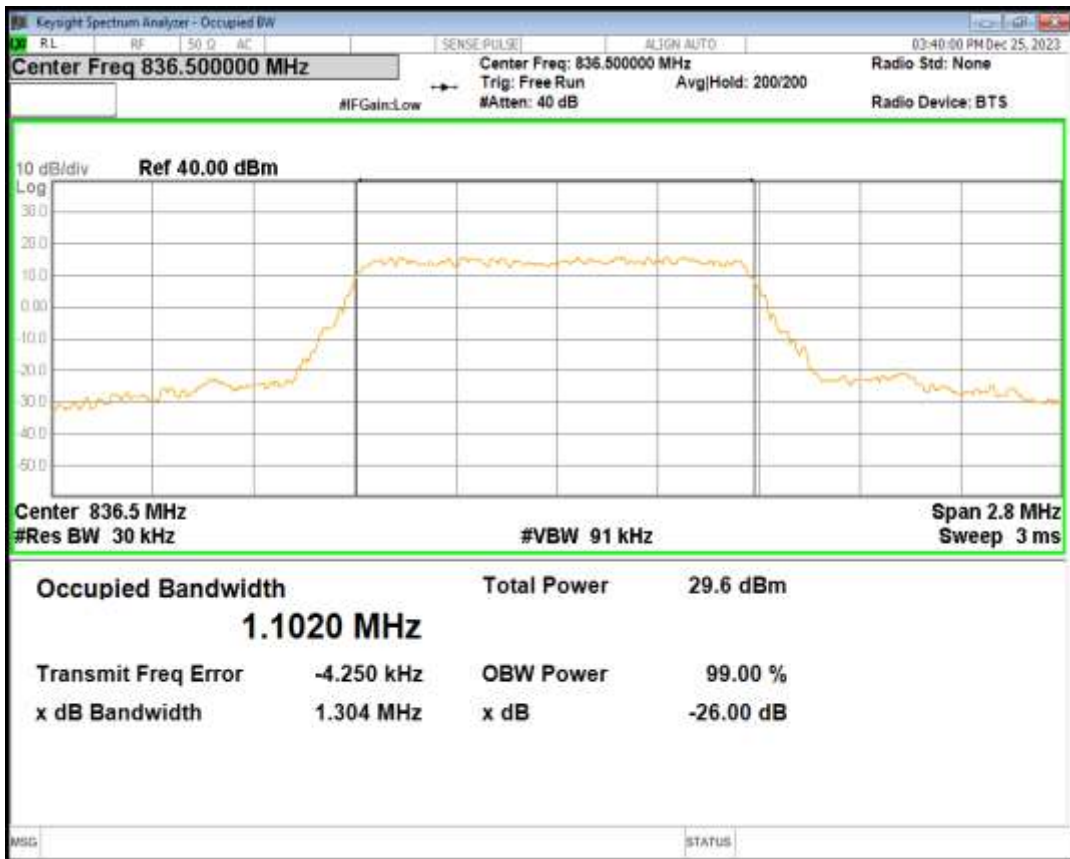

Band5 16QAM BW=1.4MHz Channel=20525 RB Size=6 Position=#0