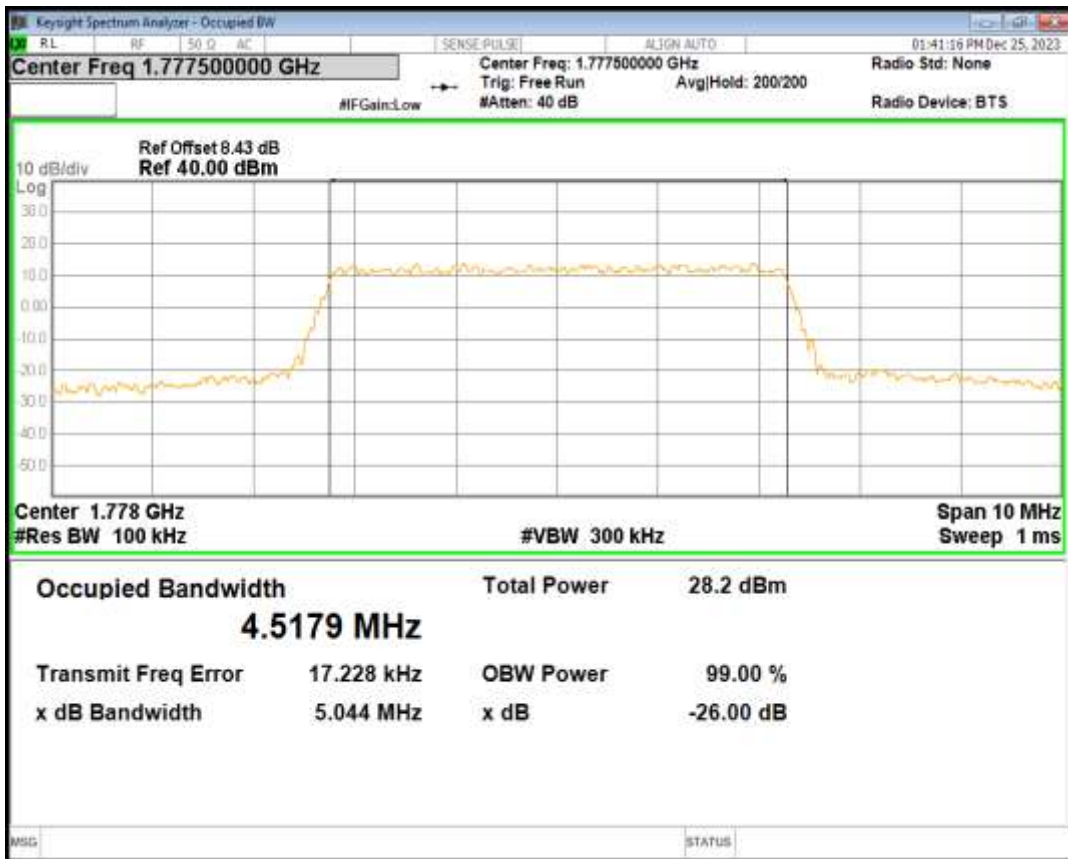

Band66 16QAM BW=3MHz Channel=132657 RB Size=15 Position=#0

Band66 16QAM BW=5MHz Channel=131997 RB Size=25 Position=#0

Band66 16QAM BW=5MHz Channel=132322 RB Size=25 Position=#0

Band66 16QAM BW=5MHz Channel=132647 RB Size=25 Position=#0