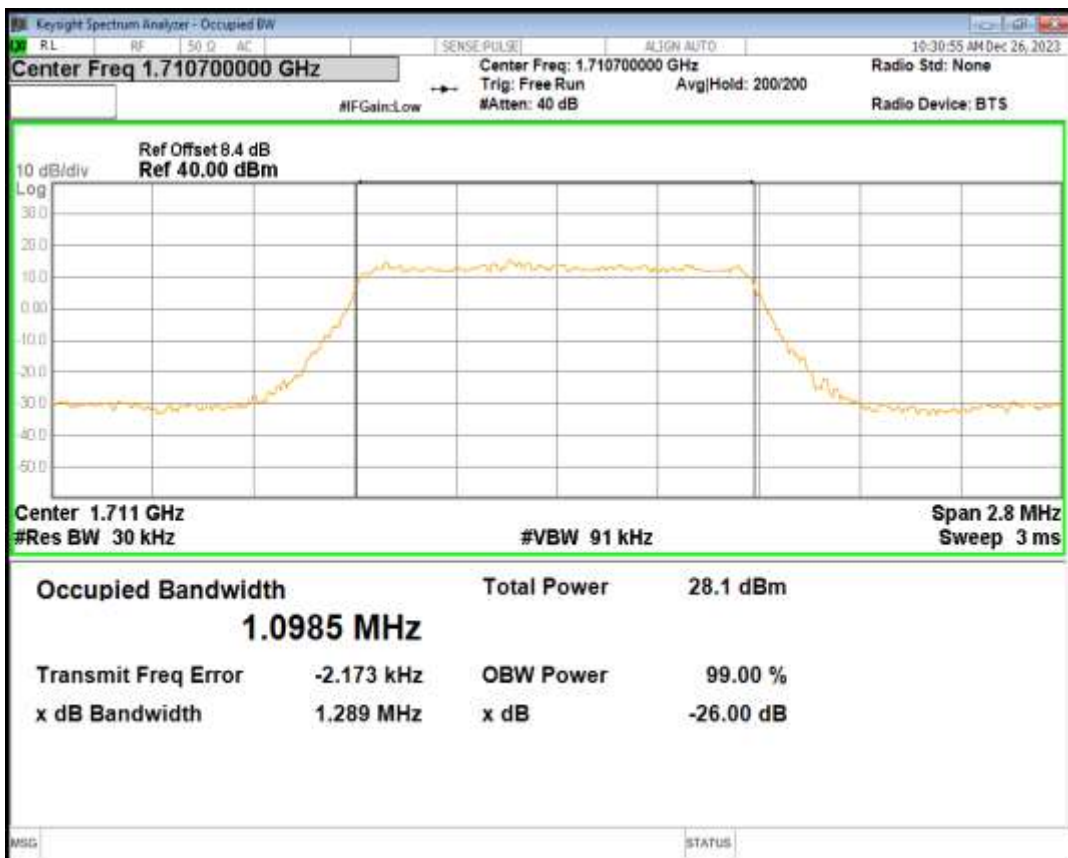

Band4 16QAM BW=1.4MHz Channel=19957 RB Size=6 Position=#0