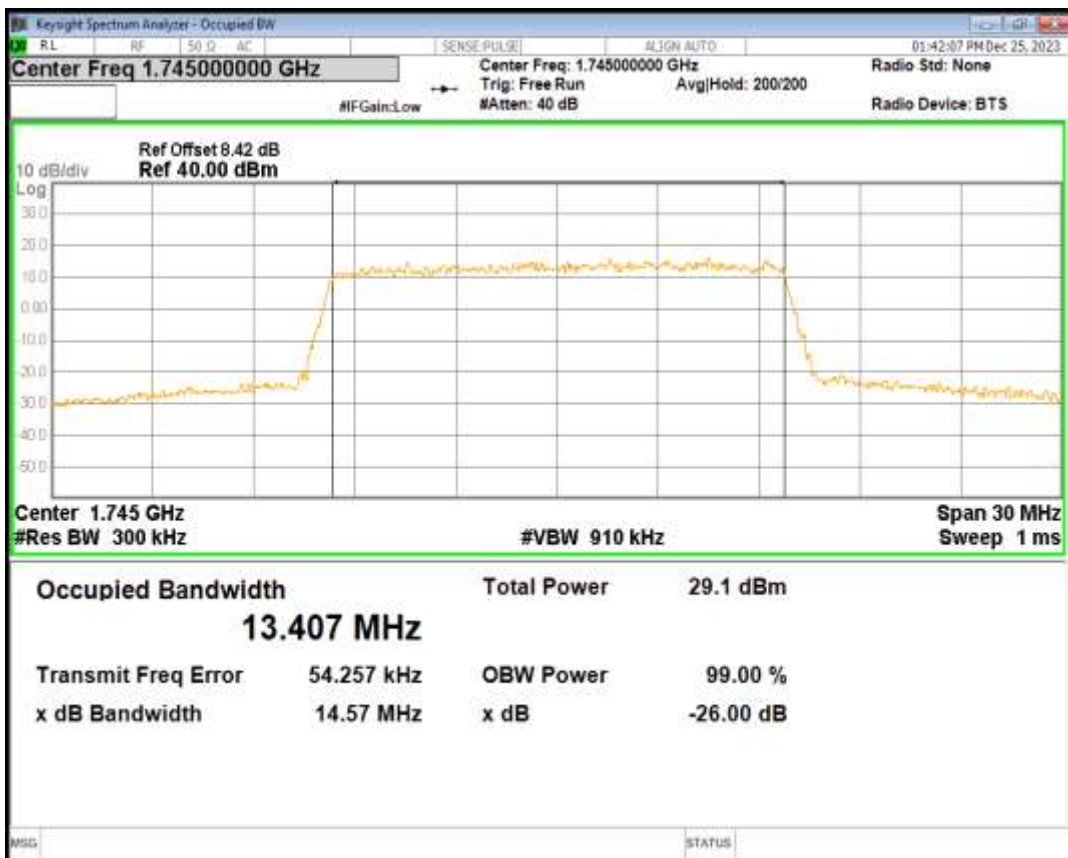

Band66 QPSK BW=15MHz Channel=132322 RB Size=75 Position=#0