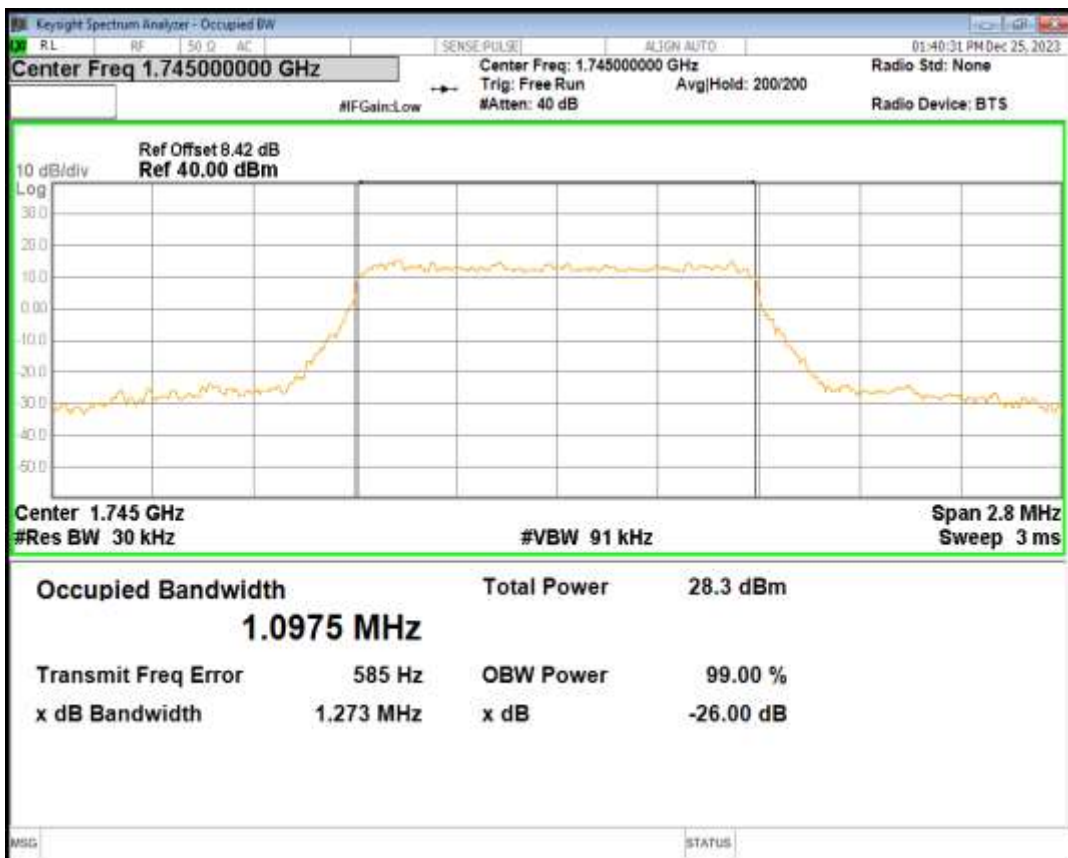

Band66 16QAM BW=1.4MHz Channel=132322 RB Size=6 Position=#0