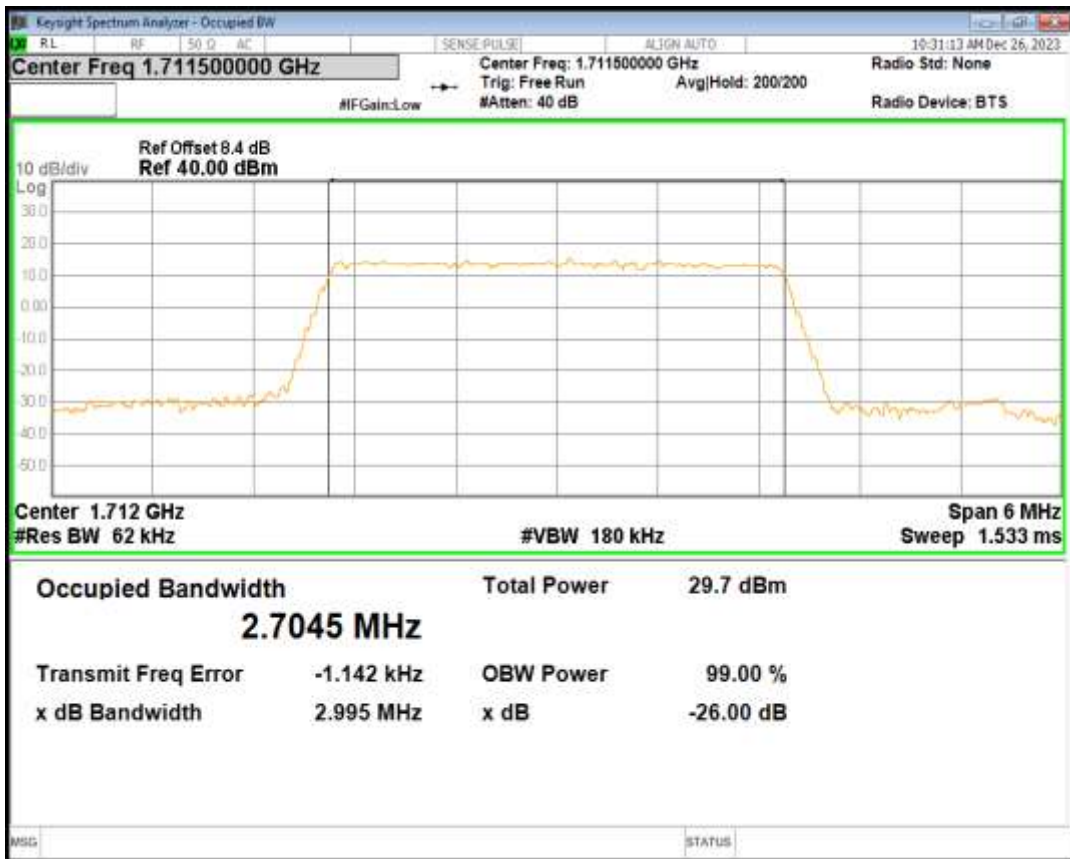

Band4 QPSK BW=3MHz Channel=19965 RB Size=15 Position=#0