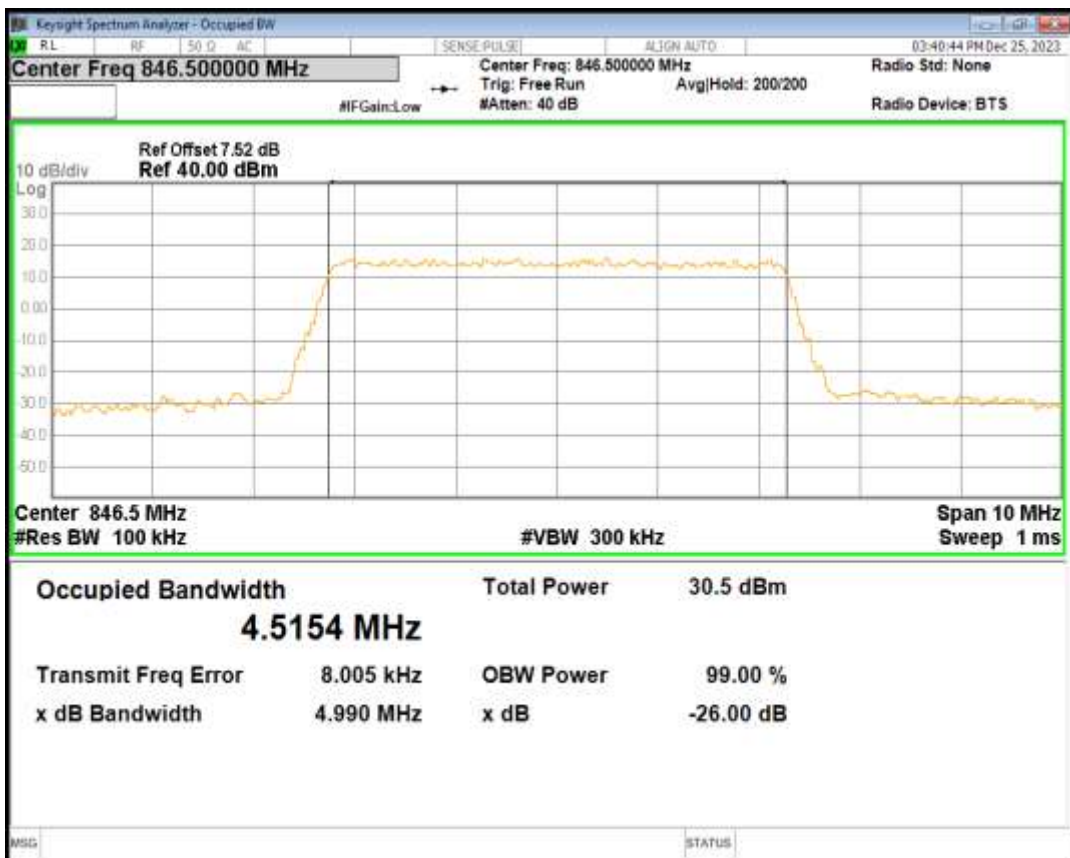

Band5 QPSK BW=5MHz Channel=20525 RB Size=25 Position=#0

Band5 16QAM BW=5MHz Channel=20525 RB Size=25 Position=#0

Band5 QPSK BW=5MHz Channel=20625 RB Size=25 Position=#0

Band5 16QAM BW=5MHz Channel=20625 RB Size=25 Position=#0