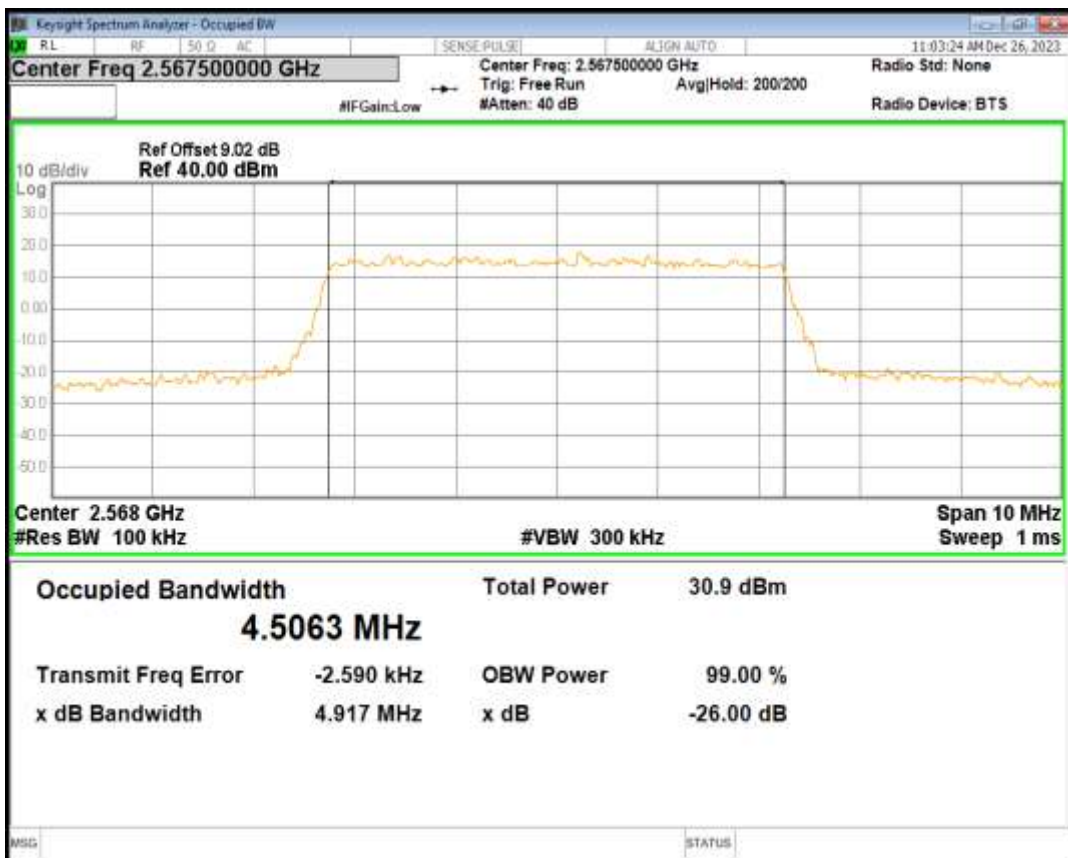

Band7 QPSK BW=5MHz Channel=21425 RB Size=25 Position=#0