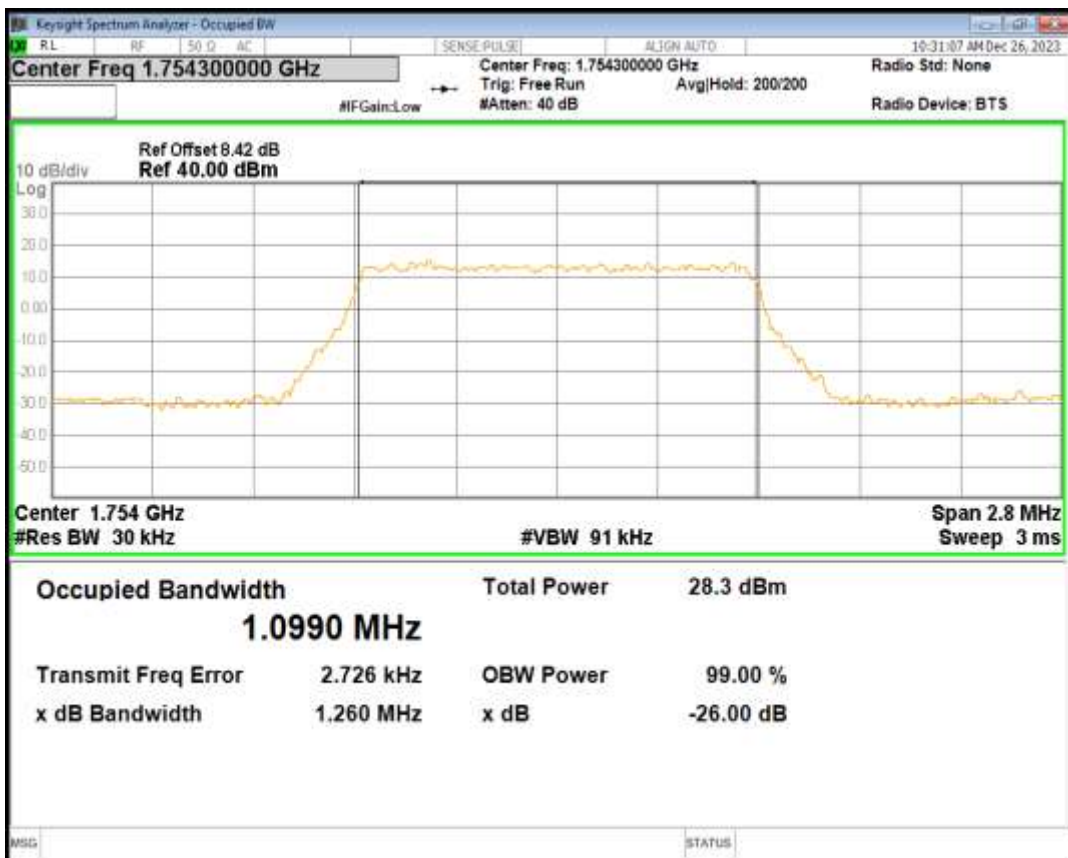

Band4 16QAM BW=1.4MHz Channel=20393 RB Size=6 Position=#0