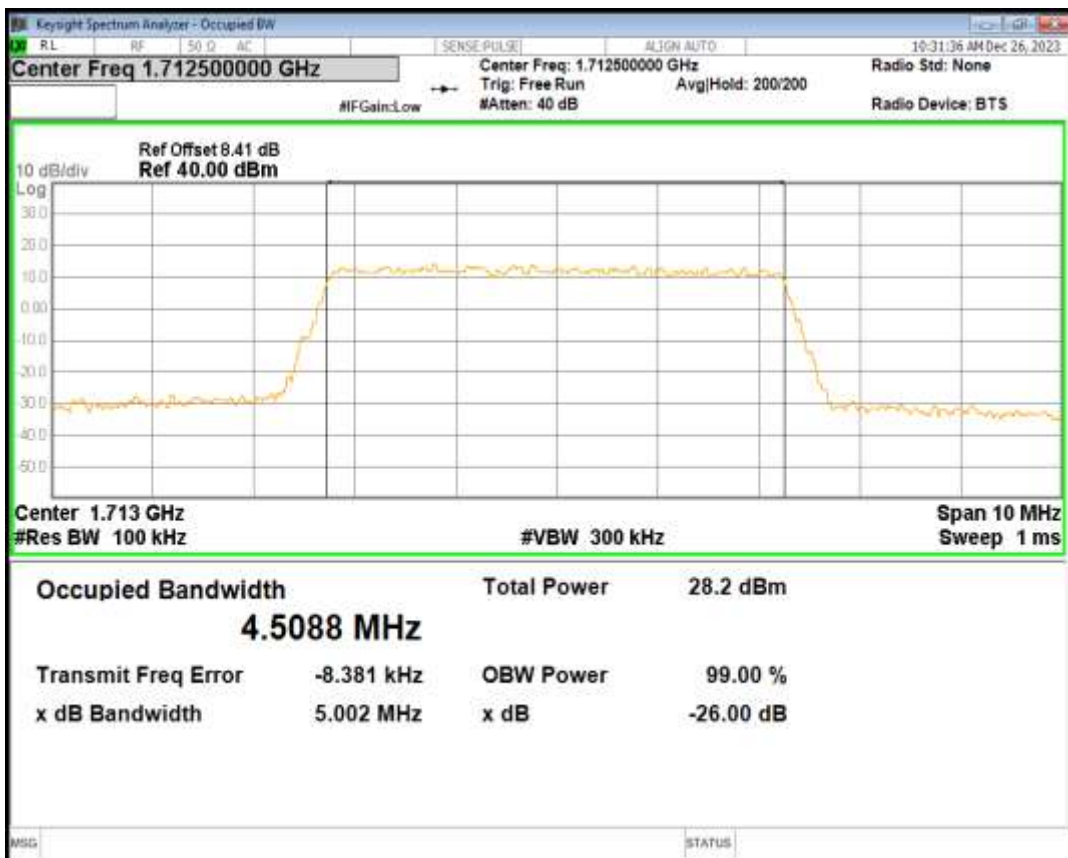

Band4 16QAM BW=5MHz Channel=19975 RB Size=25 Position=#0