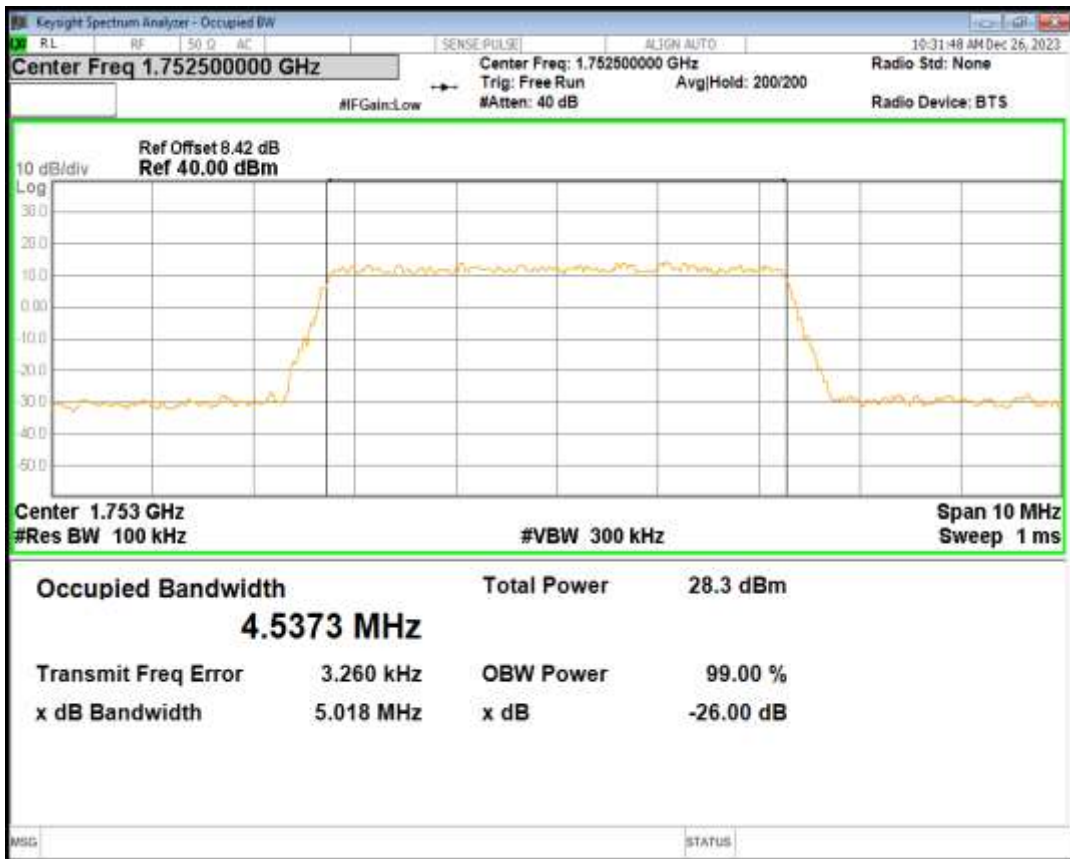

Band4 16QAM BW=5MHz Channel=20375 RB Size=25 Position=#0