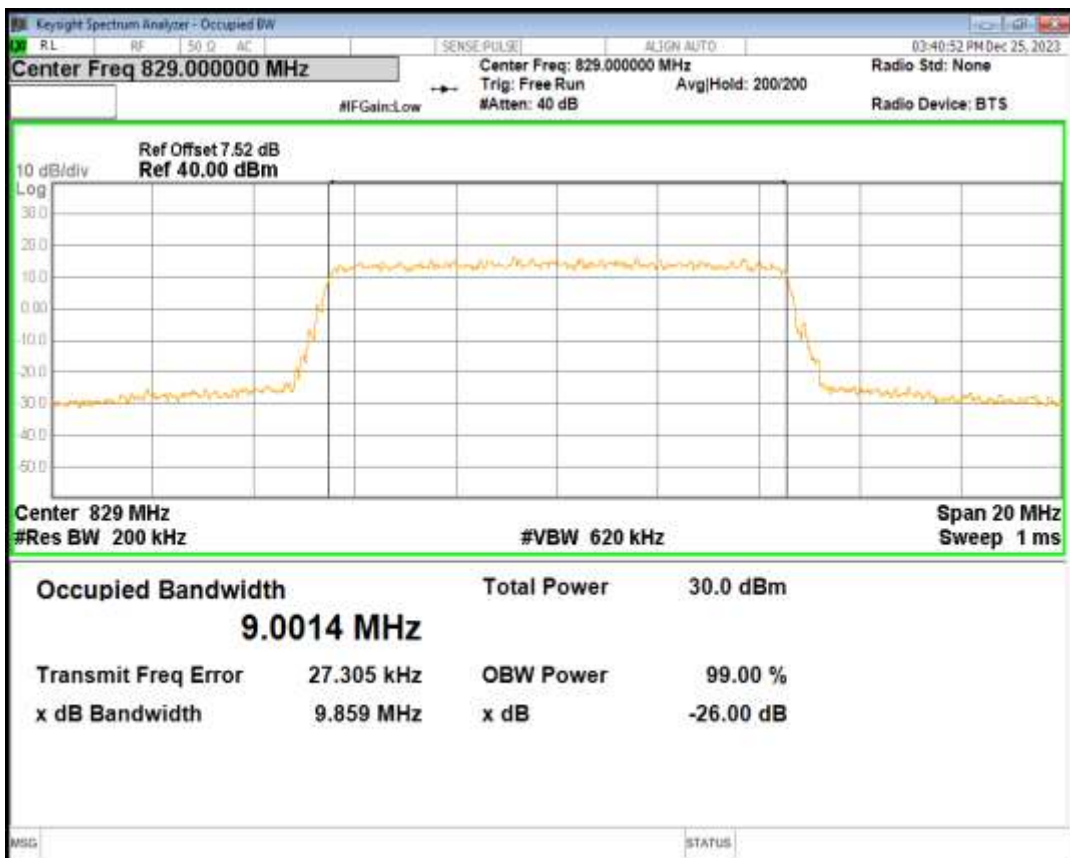

Band5 QPSK BW=10MHz Channel=20450 RB Size=50 Position=#0