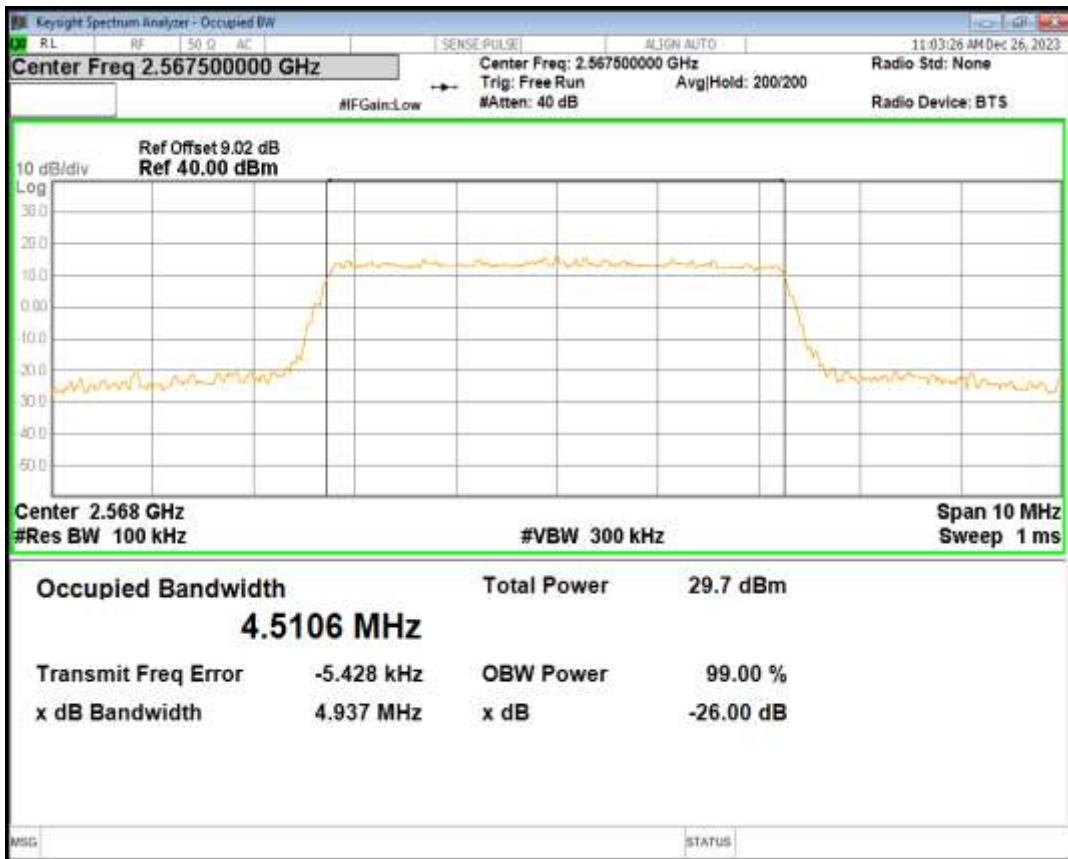

Band7 QPSK BW=5MHz Channel=21100 RB Size=25 Position=#0

Band7 16QAM BW=5MHz Channel=21100 RB Size=25 Position=#0

Band7 QPSK BW=5MHz Channel=21425 RB Size=25 Position=#0

Band7 16QAM BW=5MHz Channel=21425 RB Size=25 Position=#0