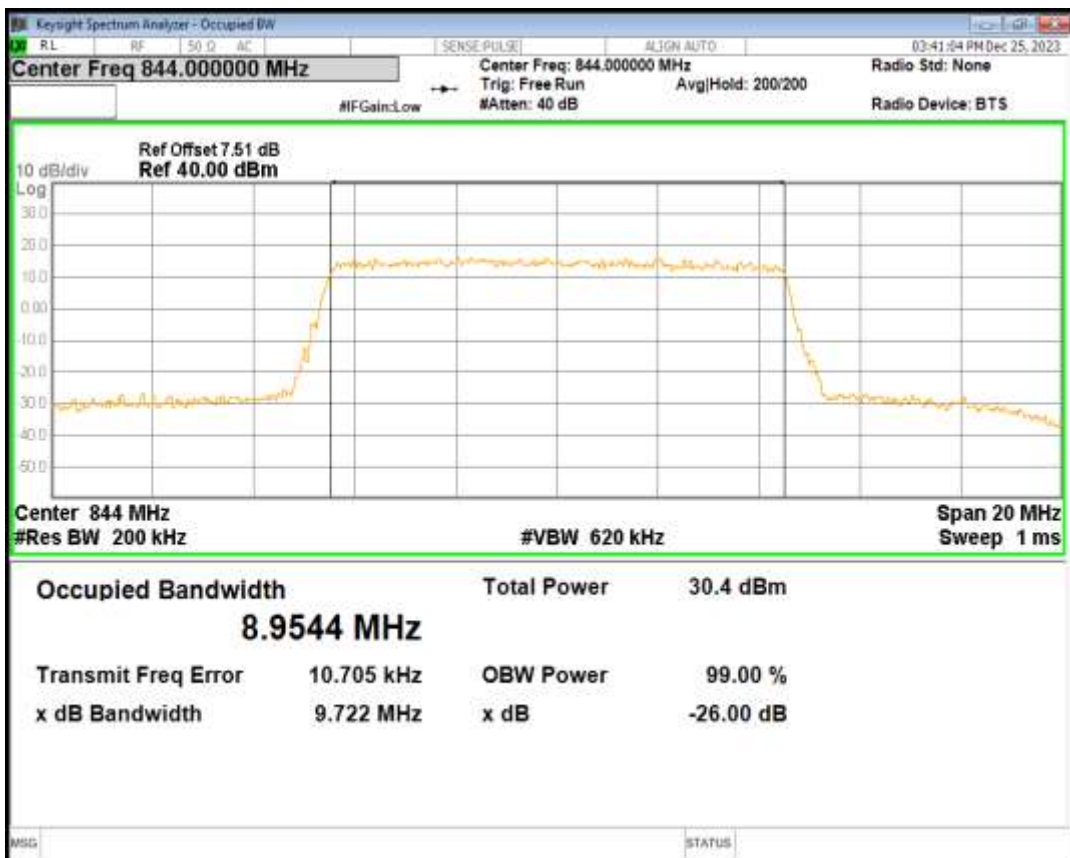

Band5 QPSK BW=10MHz Channel=20600 RB Size=50 Position=#0