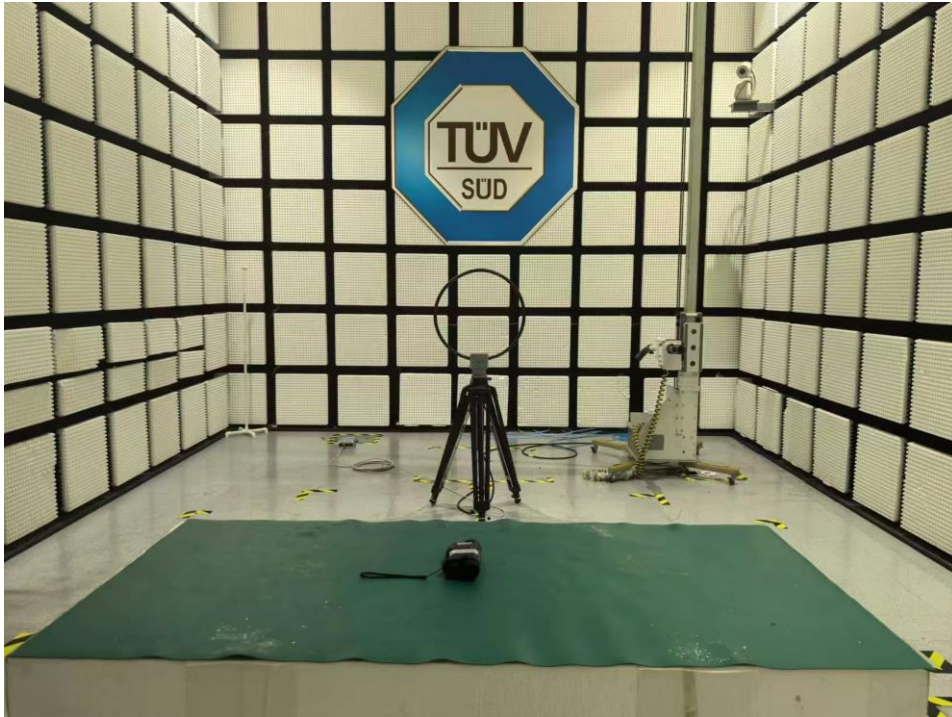

**PHOTOGRAPHS OF TEST SET UP**

**Field Strength and Harmonics Test Setup**

Radiated Emission Setup  
9kHz ~ 30MHz

30MHz ~ 1GHz

1GHz ~ 18GHz

18GHz ~ 25GHz

**Conducted emission Test Setup**