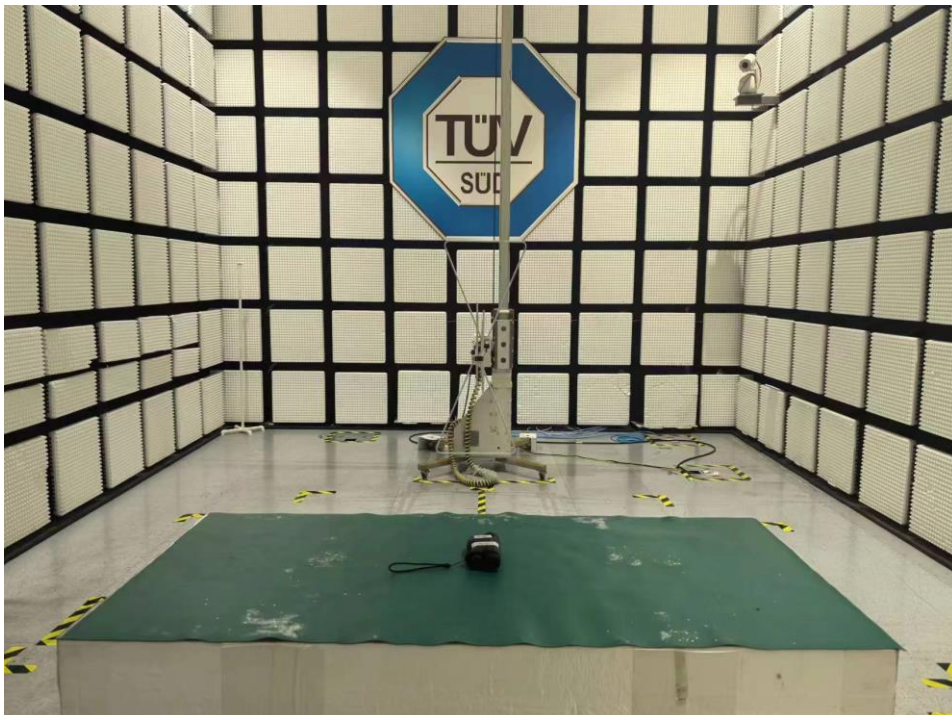

**PHOTOGRAPHS OF TEST SET UP**

**Field Strength and Harmonics Test Setup**

Radiated Emission Setup  
9kHz ~ 30MHz

30MHz ~ 1GHz

1GHz ~ 18GHz

18GHz ~ 25GHz

**Conducted emission Test Setup**