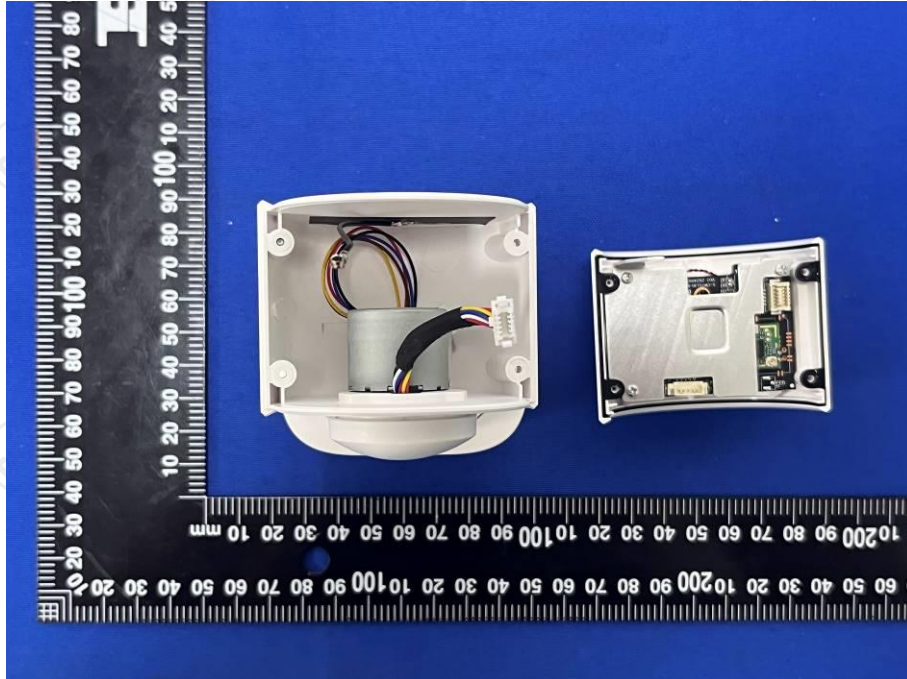

Appendix- Internal Photographs of EUT

Product: T350S Outdoor Pan-Tilt Camera
Model: GRF-T350SW

BLE/2.4G WIFI/
5G WIFI Antenna