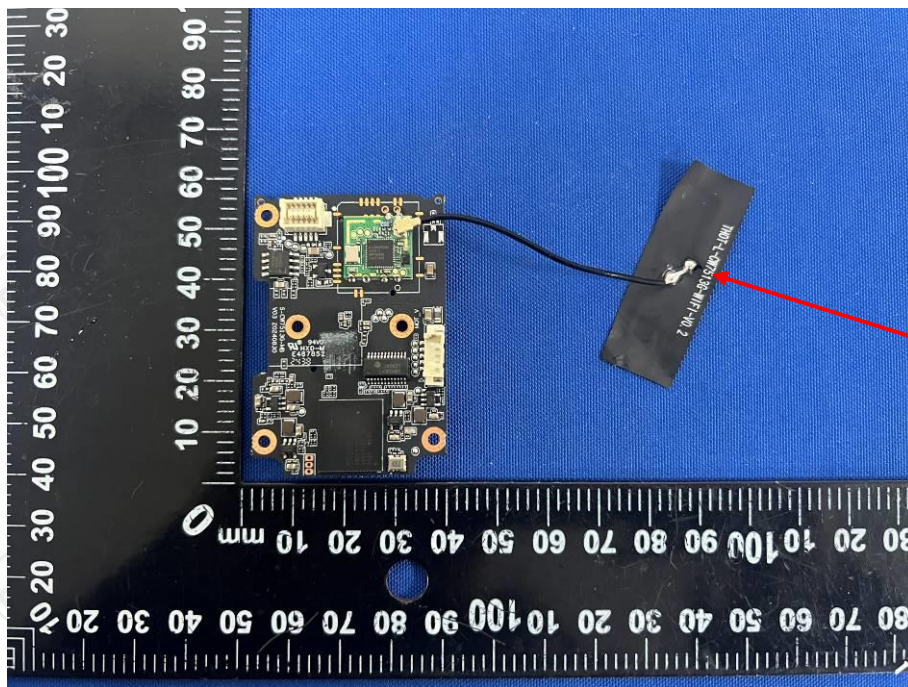

Appendix- Internal Photographs of EUT

Product: T350S Outdoor Pan-Tilt Camera
Model: GRF-T350SW

BLE/2.4G WIFI/
5G WIFI Antenna