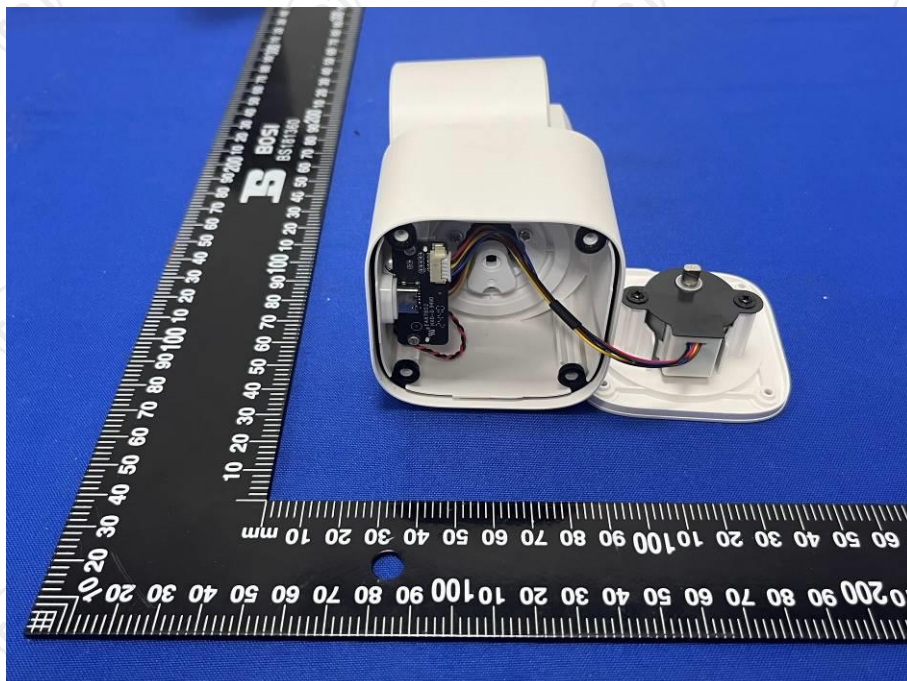

Appendix- Internal Photographs of EUT

Product: T350S Outdoor Pan-Tilt Camera
Model: GRF-T350SW

BLE/2.4G WIFI/
5G WIFI Antenna