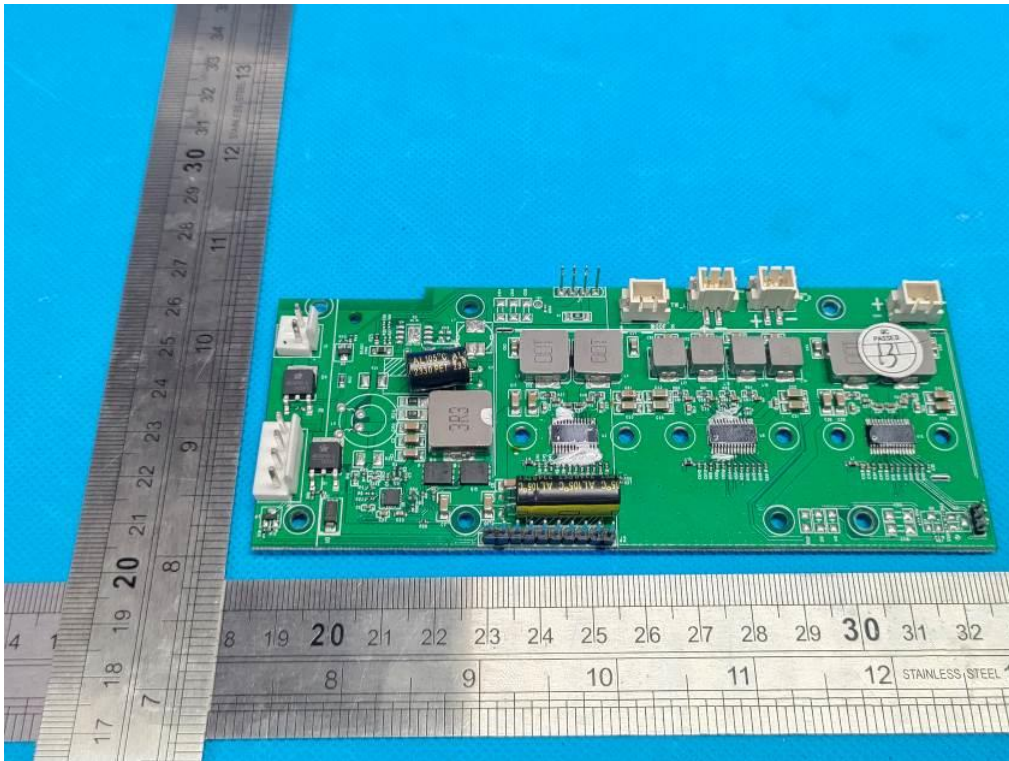

Internal Photo

FCC ID: 2BE33-99515

Inner View of the EUT

Inner View of the EUT

Inner View of the EUT

Inner View of the EUT

Inner View of the EUT

Inner View of the EUT

Inner View of the EUT

Inner View of the EUT

BT antenna

RF Antenna (only receive)