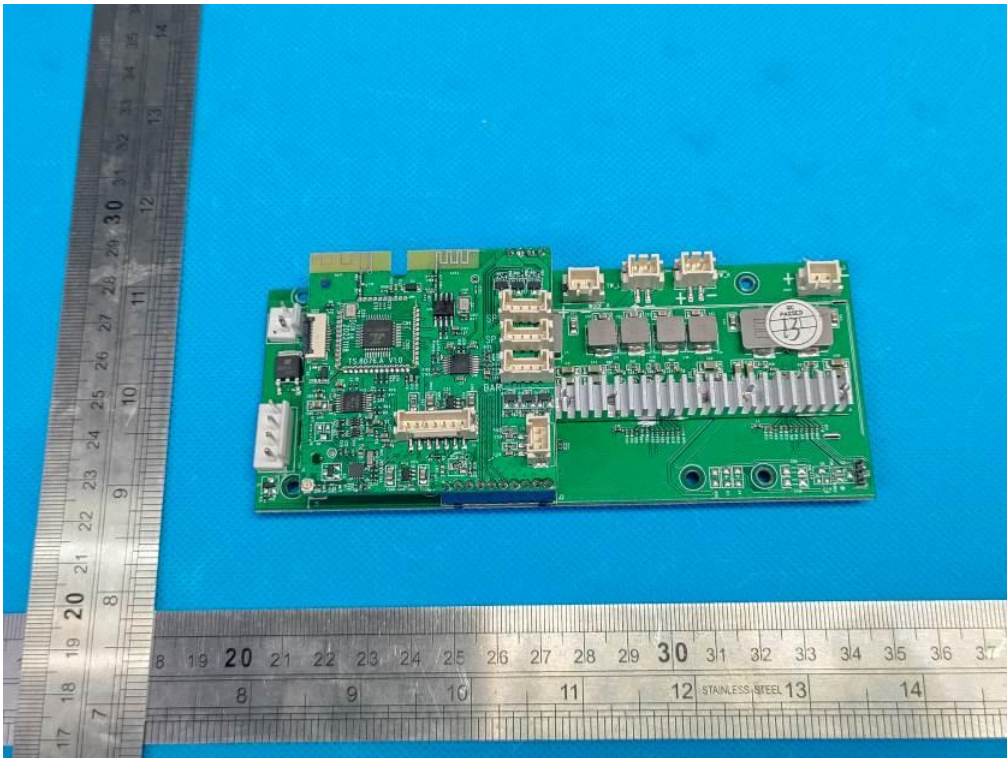

Internal Photo

FCC ID: 2BE33-99515

Inner View of the EUT

Inner View of the EUT

Inner View of the EUT

Inner View of the EUT

Inner View of the EUT

Inner View of the EUT

Inner View of the EUT

Inner View of the EUT

BT antenna

RF Antenna (only receive)