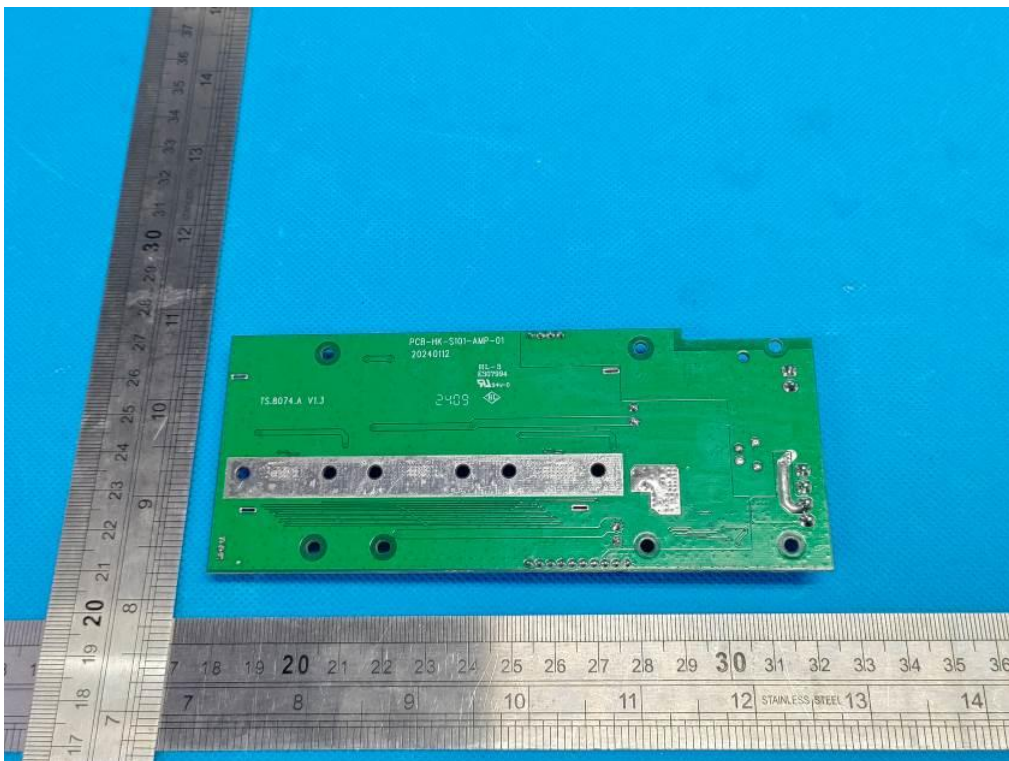

Internal Photo

FCC ID: 2BE33-99515

Inner View of the EUT

Inner View of the EUT

Inner View of the EUT

Inner View of the EUT

Inner View of the EUT

Inner View of the EUT

Inner View of the EUT

Inner View of the EUT

BT antenna

RF Antenna (only receive)