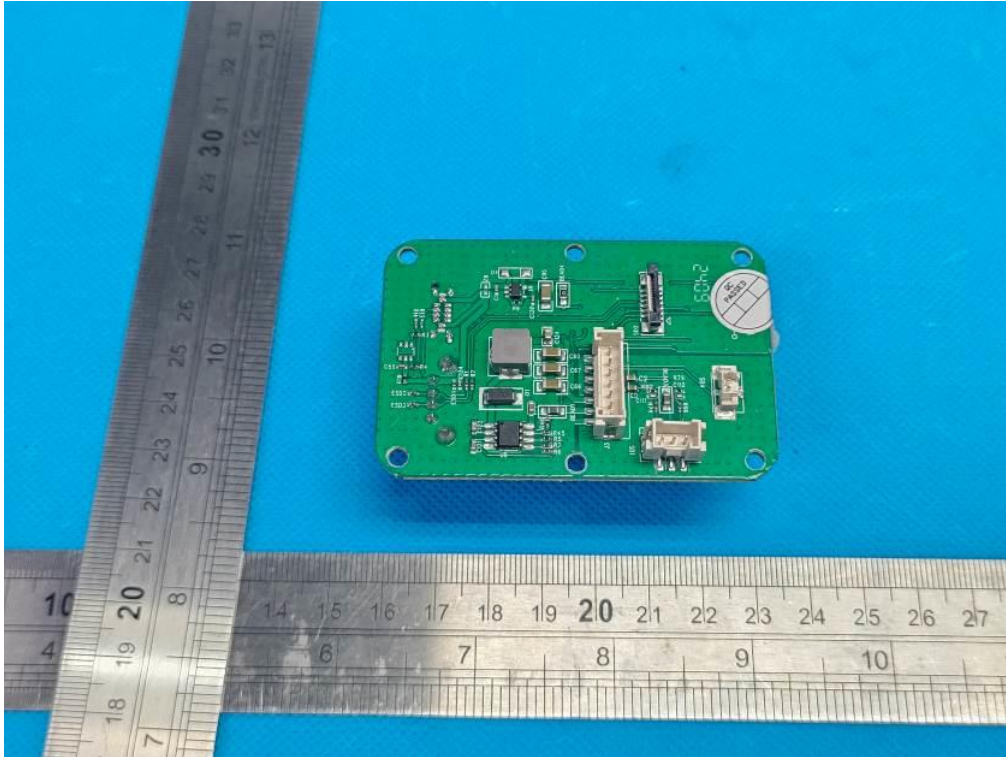

Internal Photo

FCC ID: 2BE33-99515

Inner View of the EUT

Inner View of the EUT

Inner View of the EUT

Inner View of the EUT

Inner View of the EUT

Inner View of the EUT

Inner View of the EUT

Inner View of the EUT

BT antenna

RF Antenna (only receive)