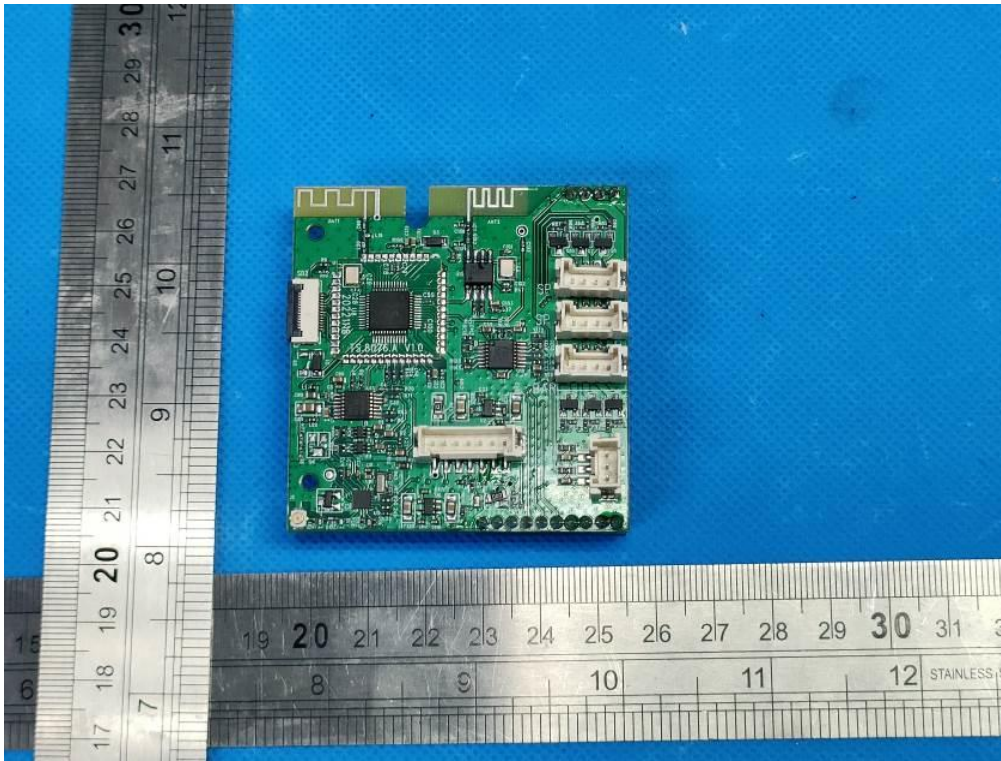

Internal Photo

FCC ID: 2BE33-99515

Inner View of the EUT

Inner View of the EUT

Inner View of the EUT

Inner View of the EUT

Inner View of the EUT

Inner View of the EUT

Inner View of the EUT

Inner View of the EUT

BT antenna

RF Antenna (only receive)