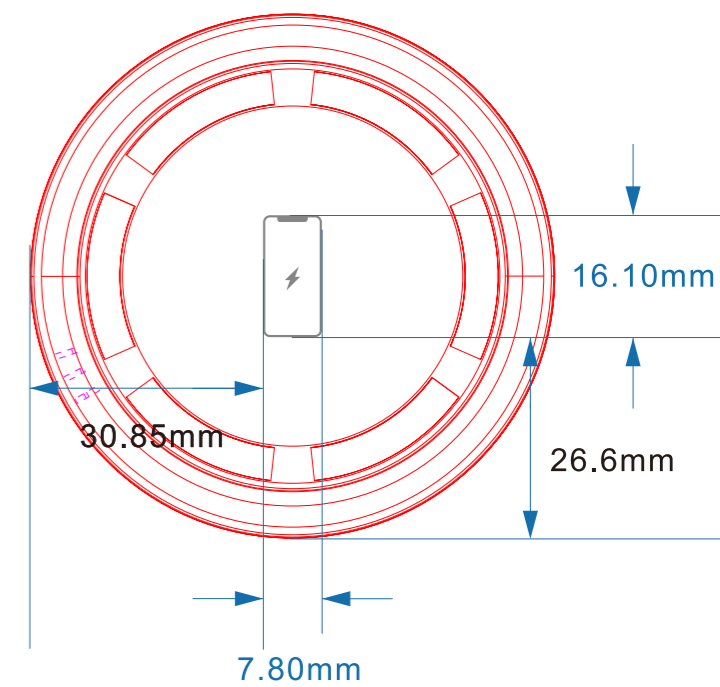

30.15mm Face-piece

Top surface

Bottom case

PANTONE: 423C