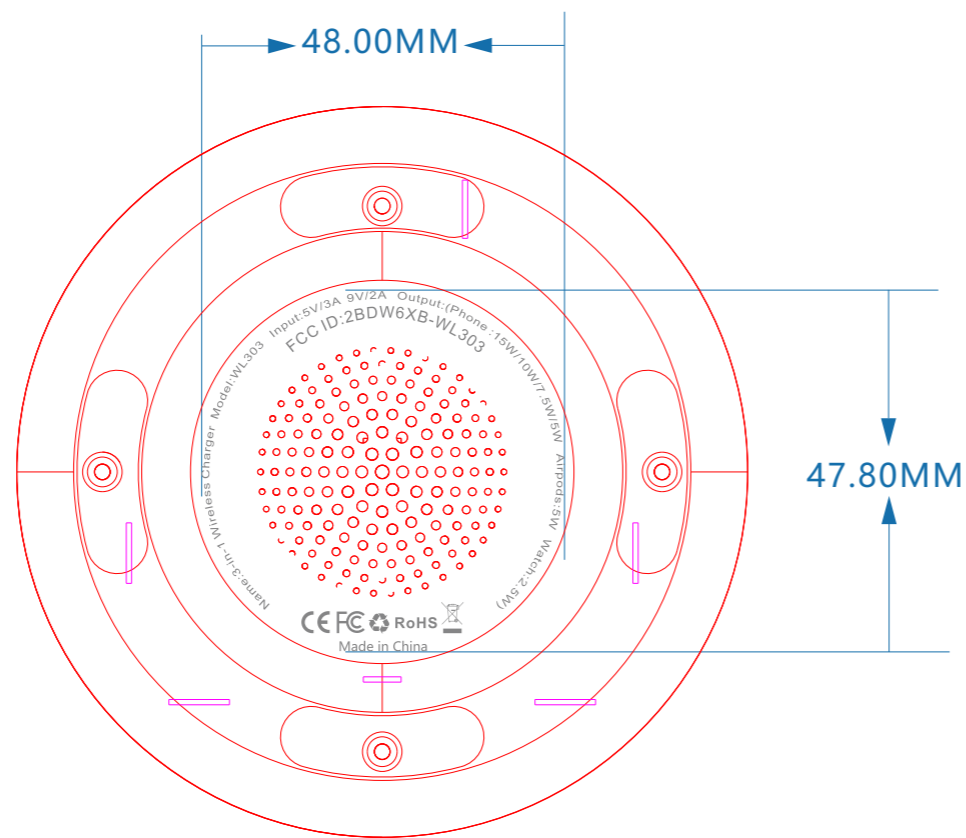

30.15mm Face-piece

Top surface

Bottom case

PANTONE: 423C