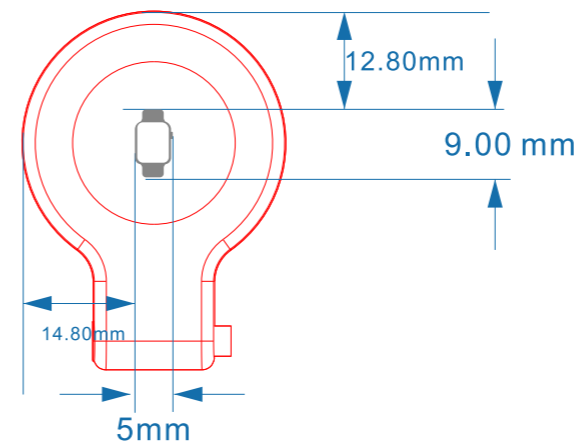

30.15mm Face-piece

Top surface

Bottom case

PANTONE: 423C