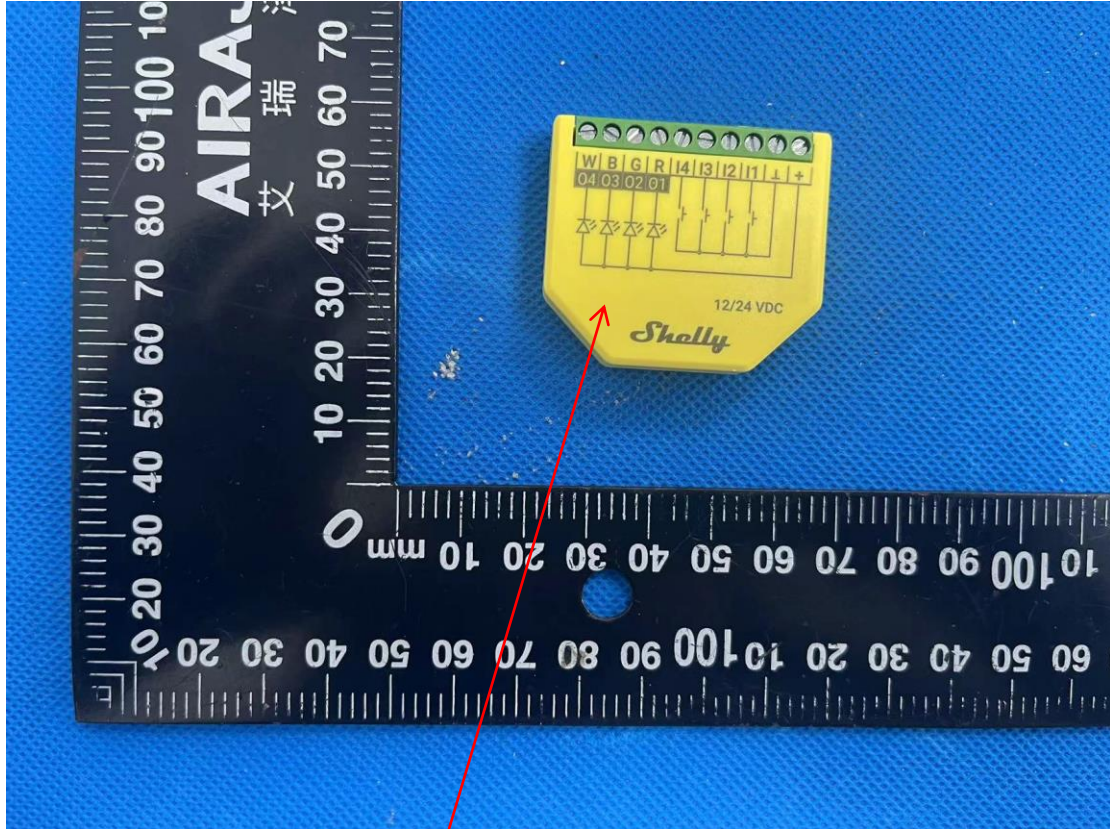

Label & Label Location

Location

Label

FCC ID: 2BDC6-PLUSRGBWPM