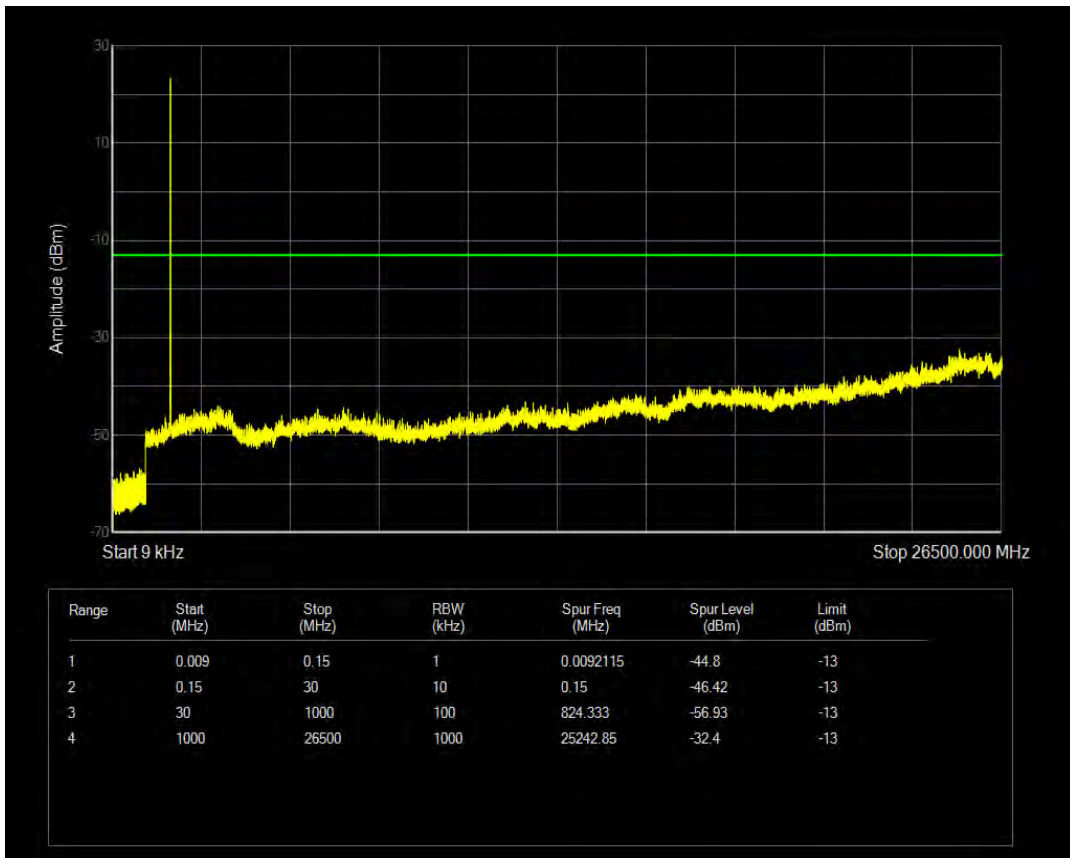

Band66 16QAM BW=3MHz Channel=132322 RB Size=15 Position=#0

Band66 QPSK BW=3MHz Channel=132657 RB Size=1 Position=#0