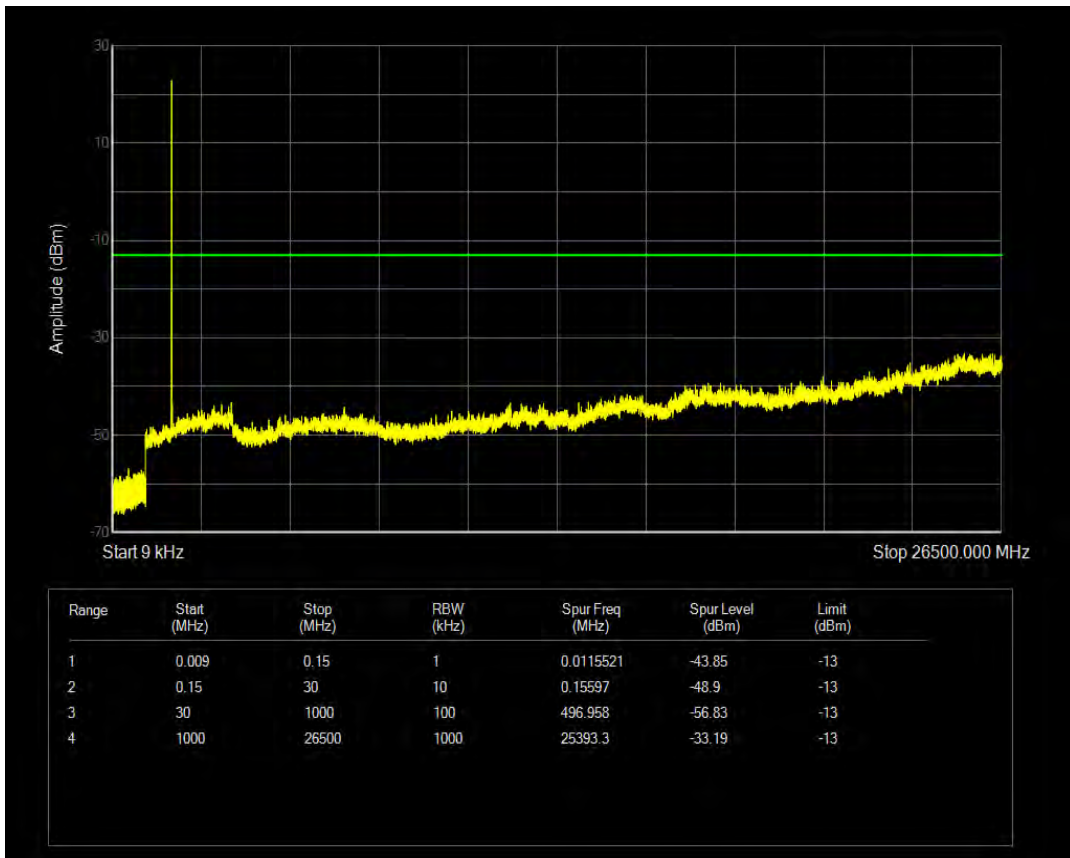

Band66 QPSK BW=3MHz Channel=132657 RB Size=15 Position=#0

Band66 16QAM BW=3MHz Channel=132657 RB Size=1 Position=#0