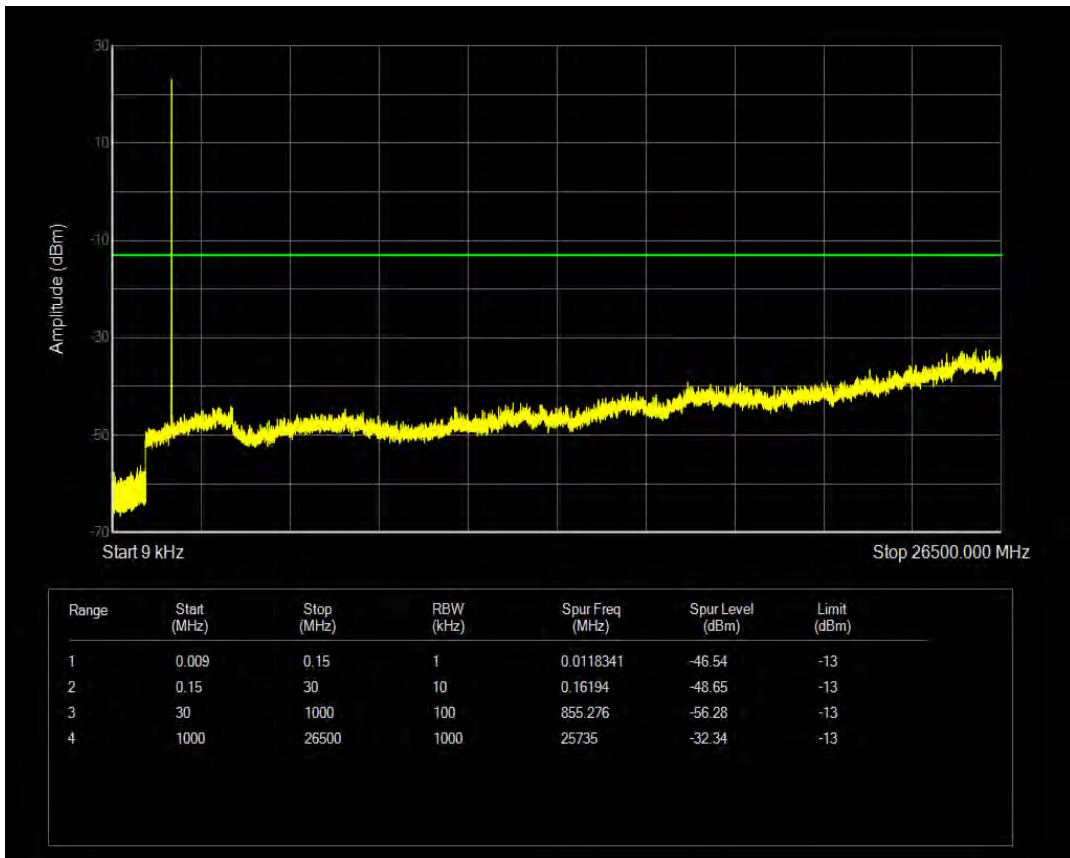

Band66 16QAM BW=3MHz Channel=132657 RB Size=15 Position=#0

Band66 QPSK BW=5MHz Channel=131997 RB Size=1 Position=#0