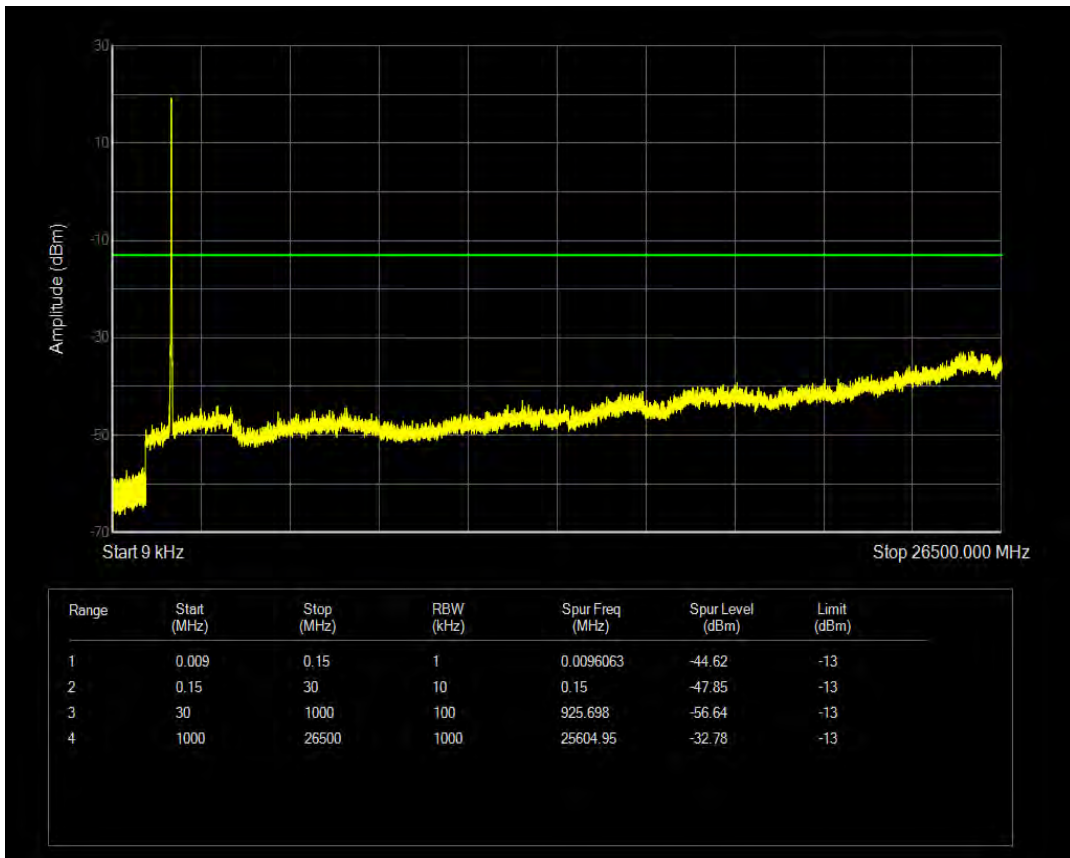

Band66 QPSK BW=15MHz Channel=132597 RB Size=75 Position=#0

Band66 16QAM BW=15MHz Channel=132597 RB Size=1 Position=#0