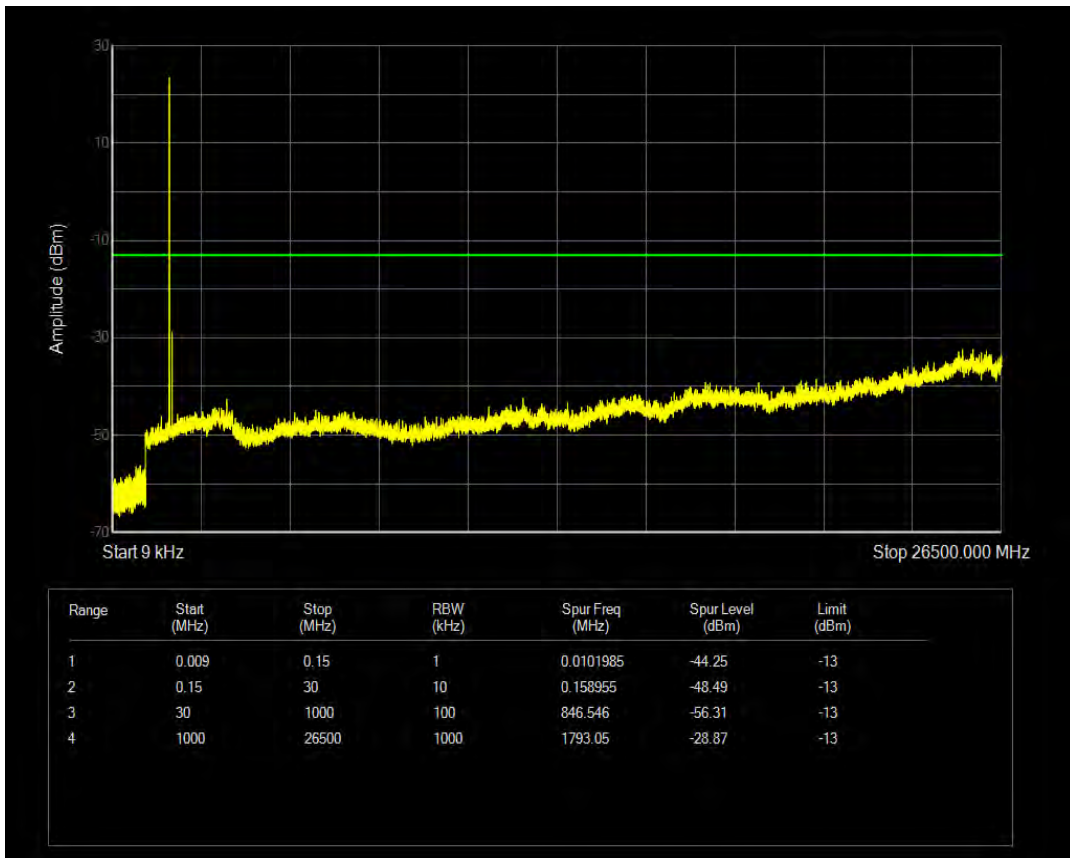

Band66 QPSK BW=3MHz Channel=131987 RB Size=15 Position=#0

Band66 16QAM BW=3MHz Channel=131987 RB Size=1 Position=#0