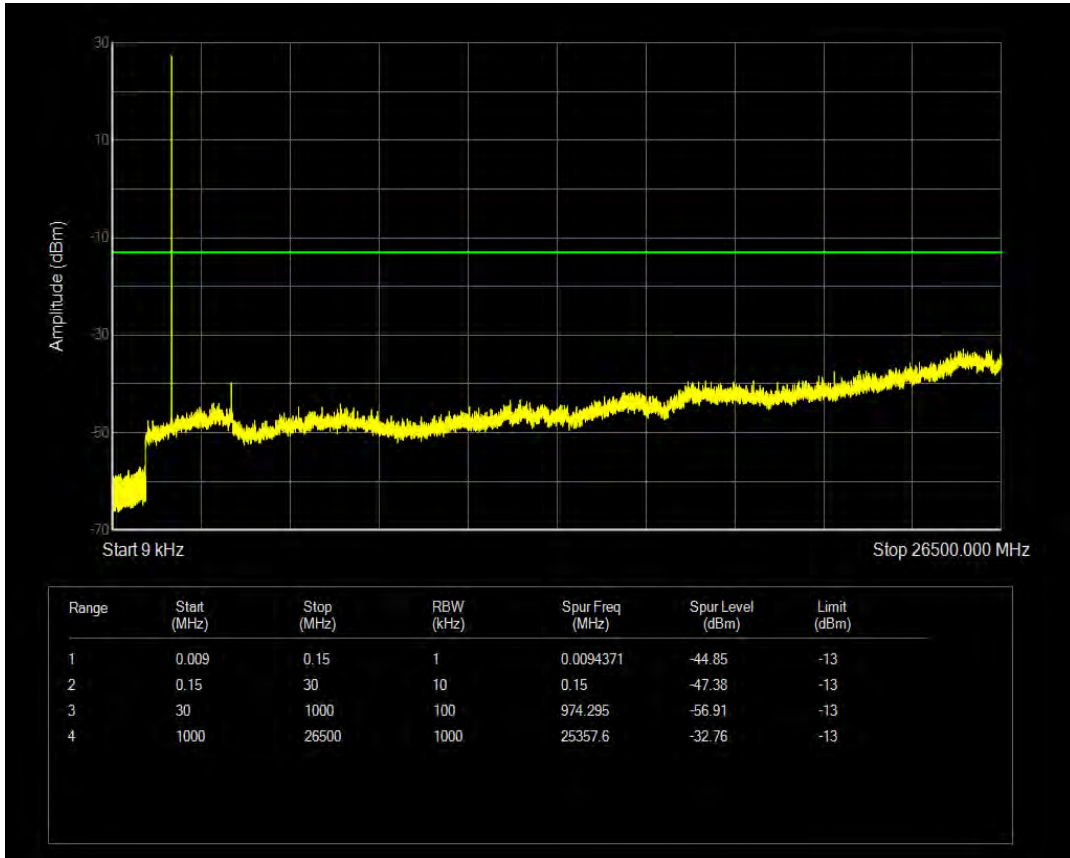

Band66 16QAM BW=1.4MHz Channel=132322 RB Size=6 Position=#0

Band66 QPSK BW=1.4MHz Channel=132665 RB Size=1 Position=#0

Band66 QPSK BW=1.4MHz Channel=132665 RB Size=6 Position=#0

Band66 16QAM BW=1.4MHz Channel=132665 RB Size=1 Position=#0