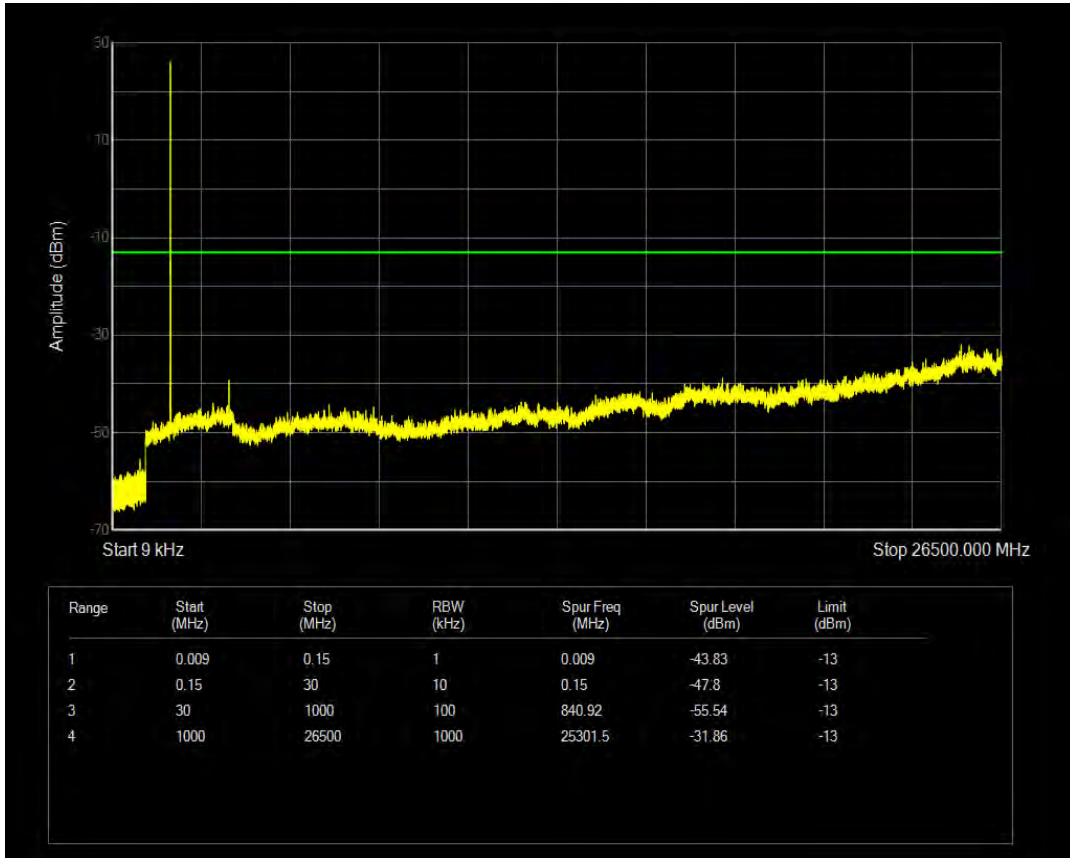

Band66 16QAM BW=5MHz Channel=131997 RB Size=25 Position=#0

Band66 QPSK BW=5MHz Channel=132322 RB Size=1 Position=#0

Band66 QPSK BW=5MHz Channel=132322 RB Size=25 Position=#0

Band66 16QAM BW=5MHz Channel=132322 RB Size=1 Position=#0