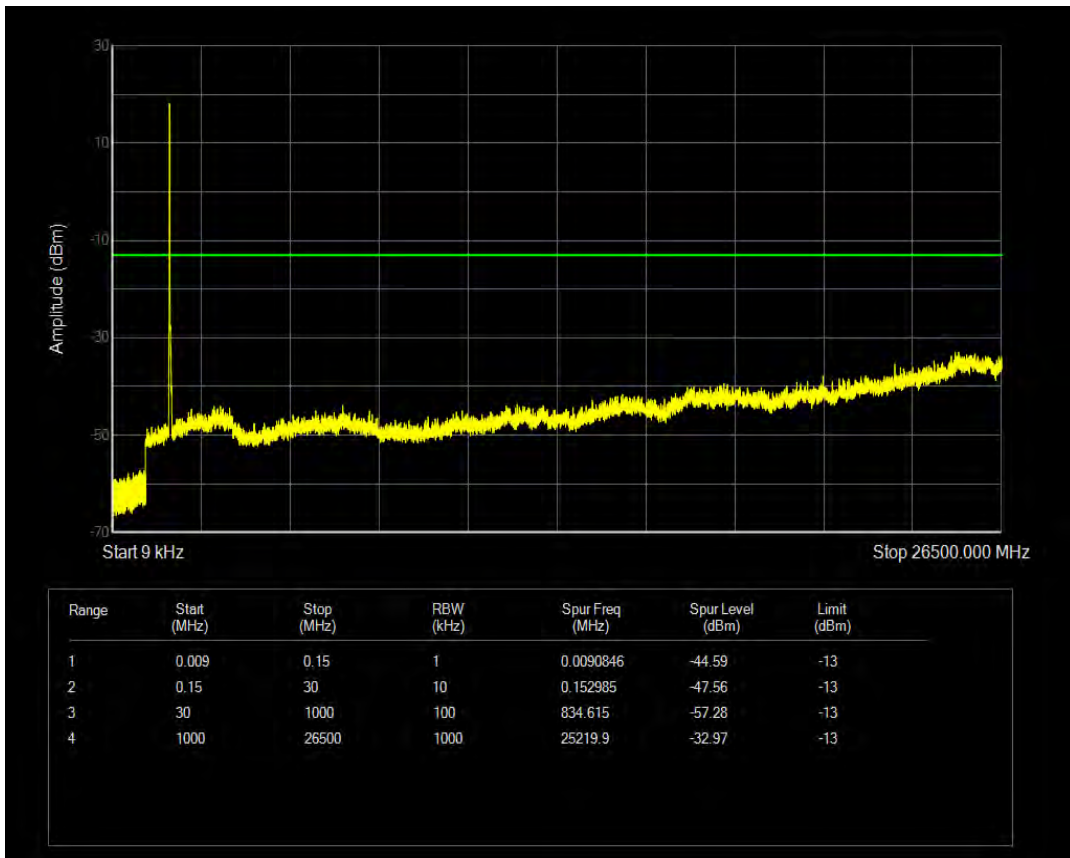

Band66 QPSK BW=20MHz Channel=132072 RB Size=100 Position=#0

Band66 16QAM BW=20MHz Channel=132072 RB Size=1 Position=#0