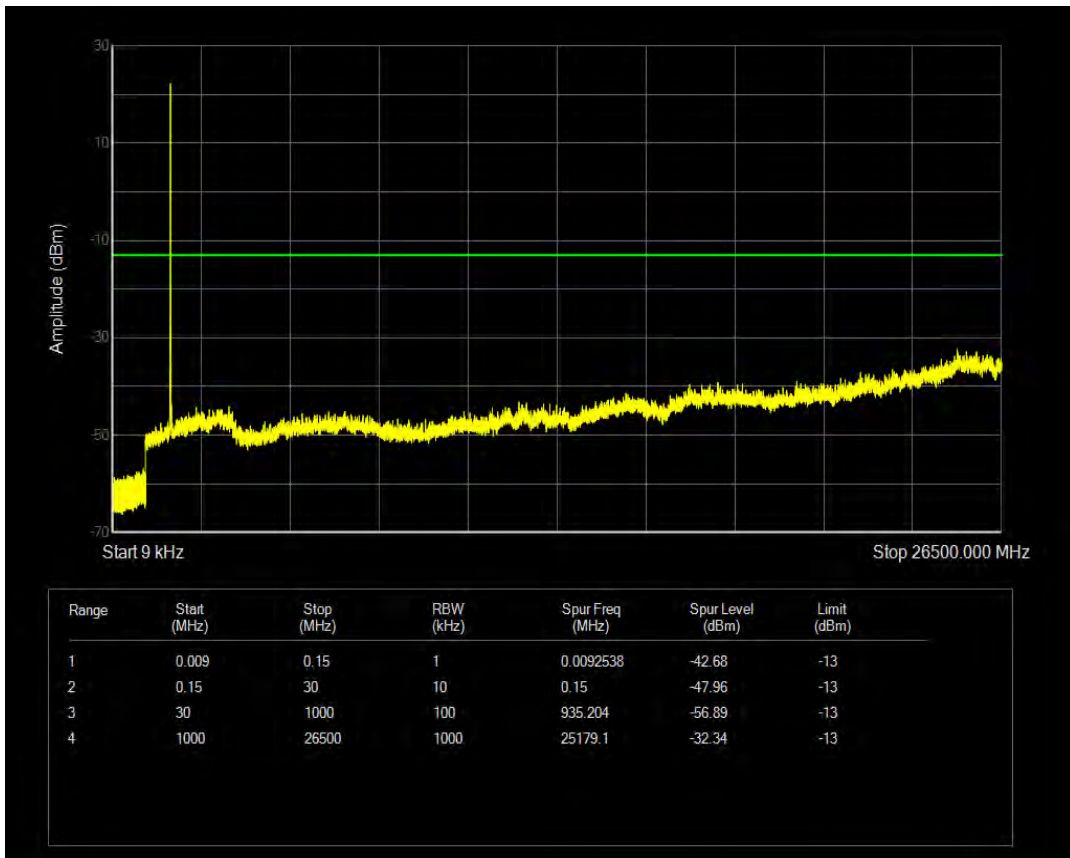

Band66 QPSK BW=5MHz Channel=132322 RB Size=25 Position=#0

Band66 16QAM BW=5MHz Channel=132322 RB Size=1 Position=#0