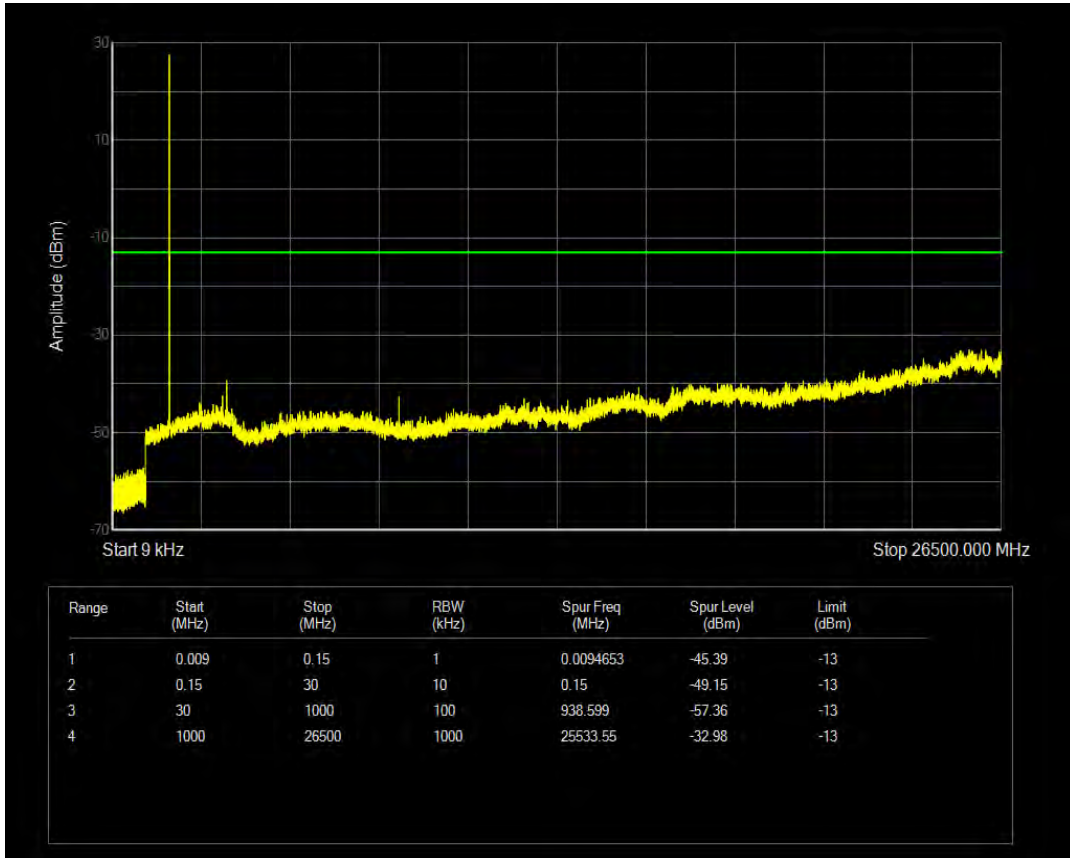

Band66 16QAM BW=3MHz Channel=132657 RB Size=15 Position=#0

Band66 QPSK BW=5MHz Channel=131997 RB Size=1 Position=#0

Band66 QPSK BW=5MHz Channel=131997 RB Size=25 Position=#0

Band66 16QAM BW=5MHz Channel=131997 RB Size=1 Position=#0