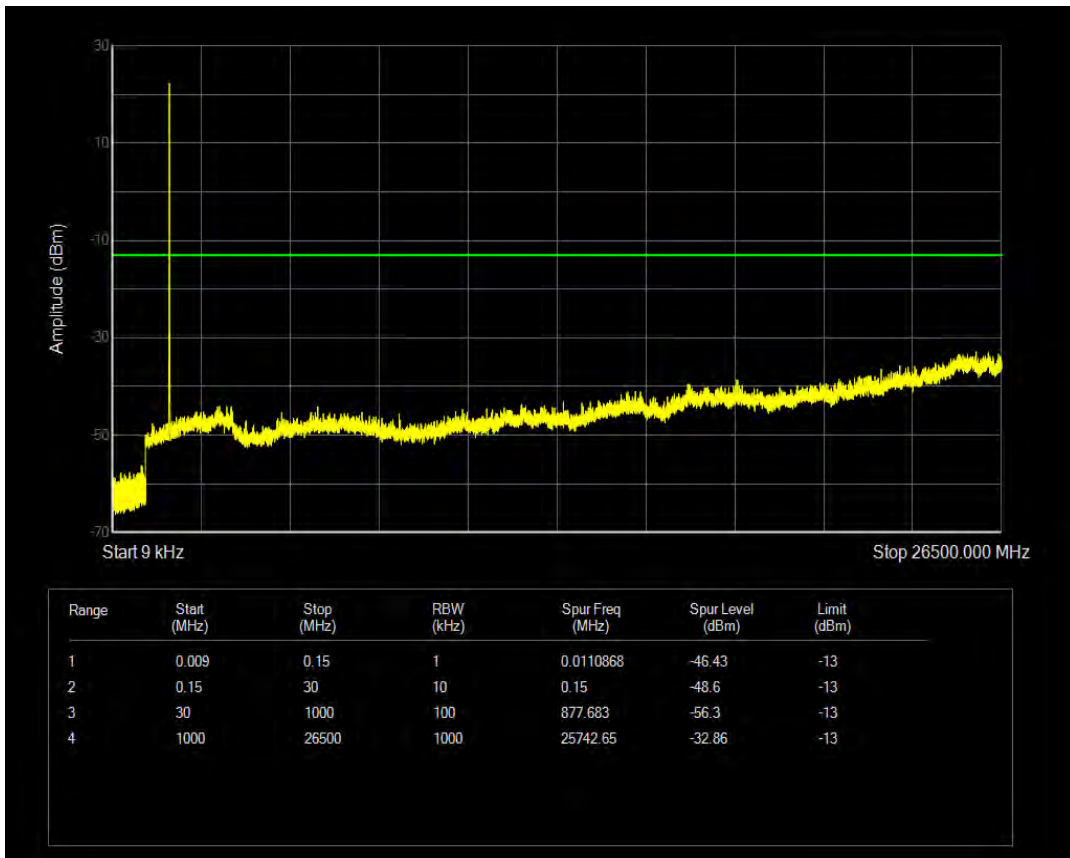

Band66 QPSK BW=5MHz Channel=131997 RB Size=25 Position=#0

Band66 16QAM BW=5MHz Channel=131997 RB Size=1 Position=#0