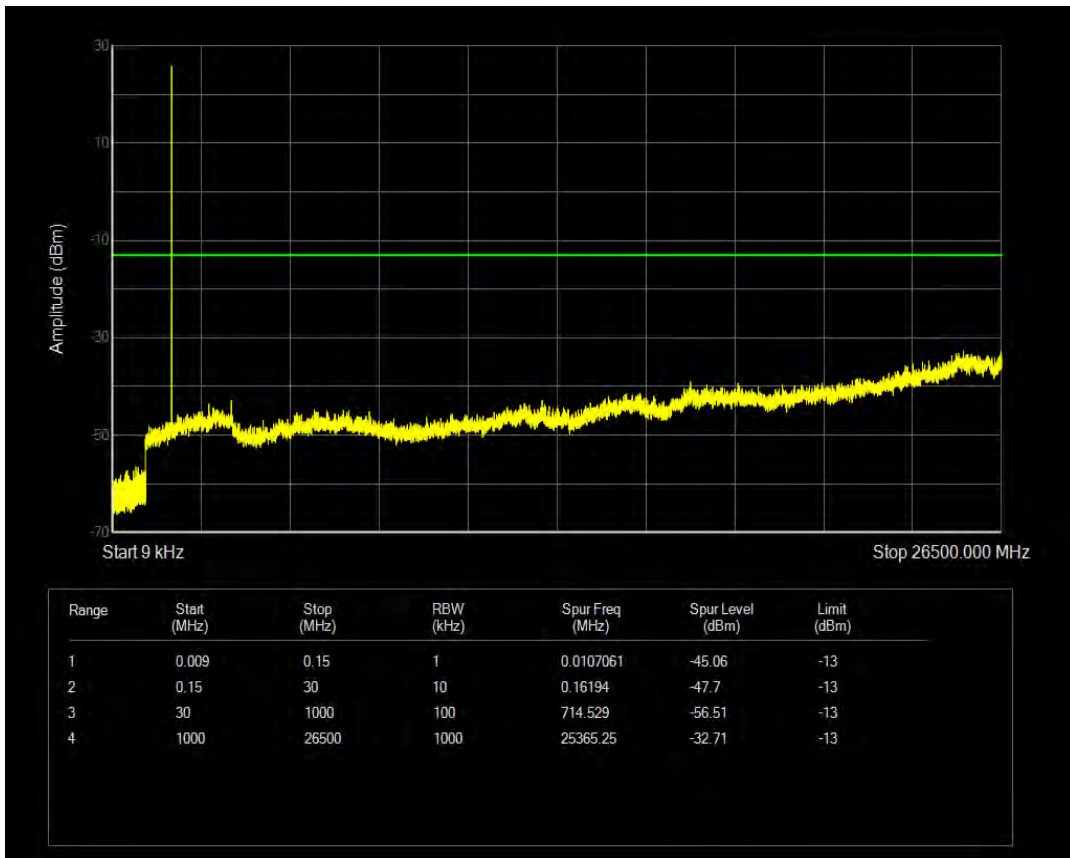

Band66 16QAM BW=1.4MHz Channel=132665 RB Size=6 Position=#0

Band66 QPSK BW=3MHz Channel=131987 RB Size=1 Position=#0