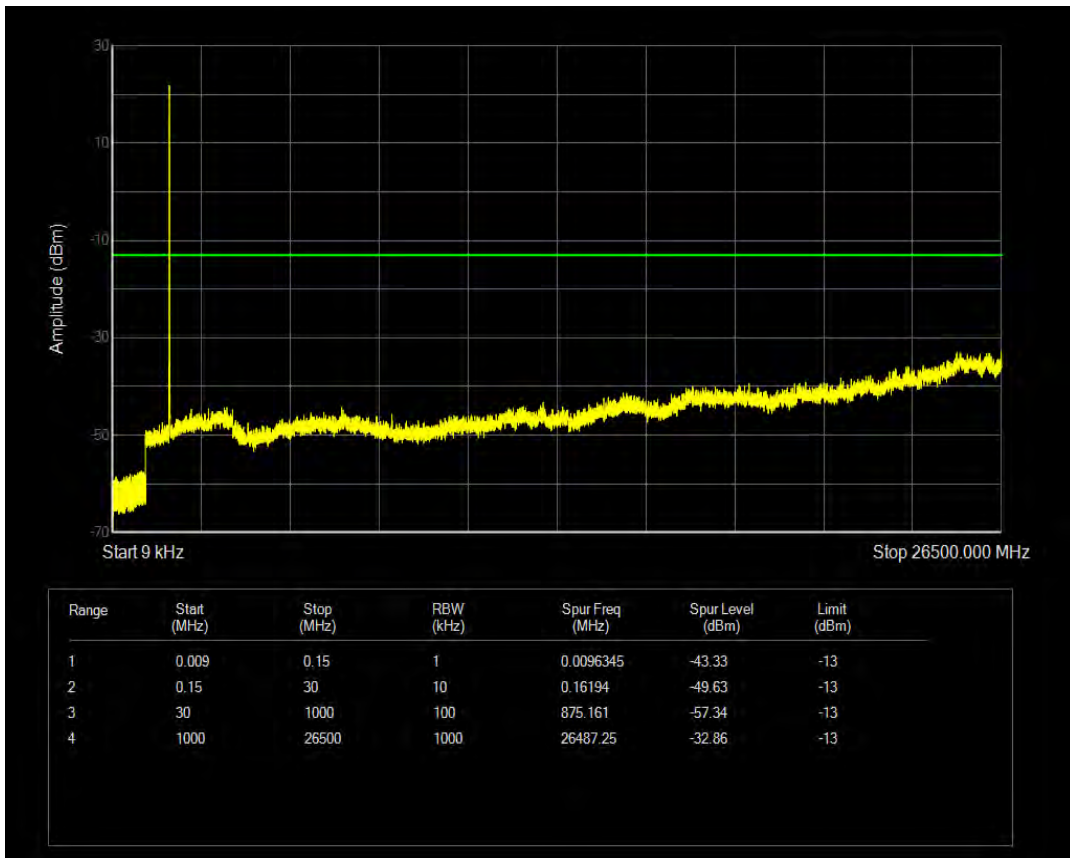

Band66 16QAM BW=5MHz Channel=131997 RB Size=25 Position=#0

Band66 QPSK BW=5MHz Channel=132322 RB Size=1 Position=#0