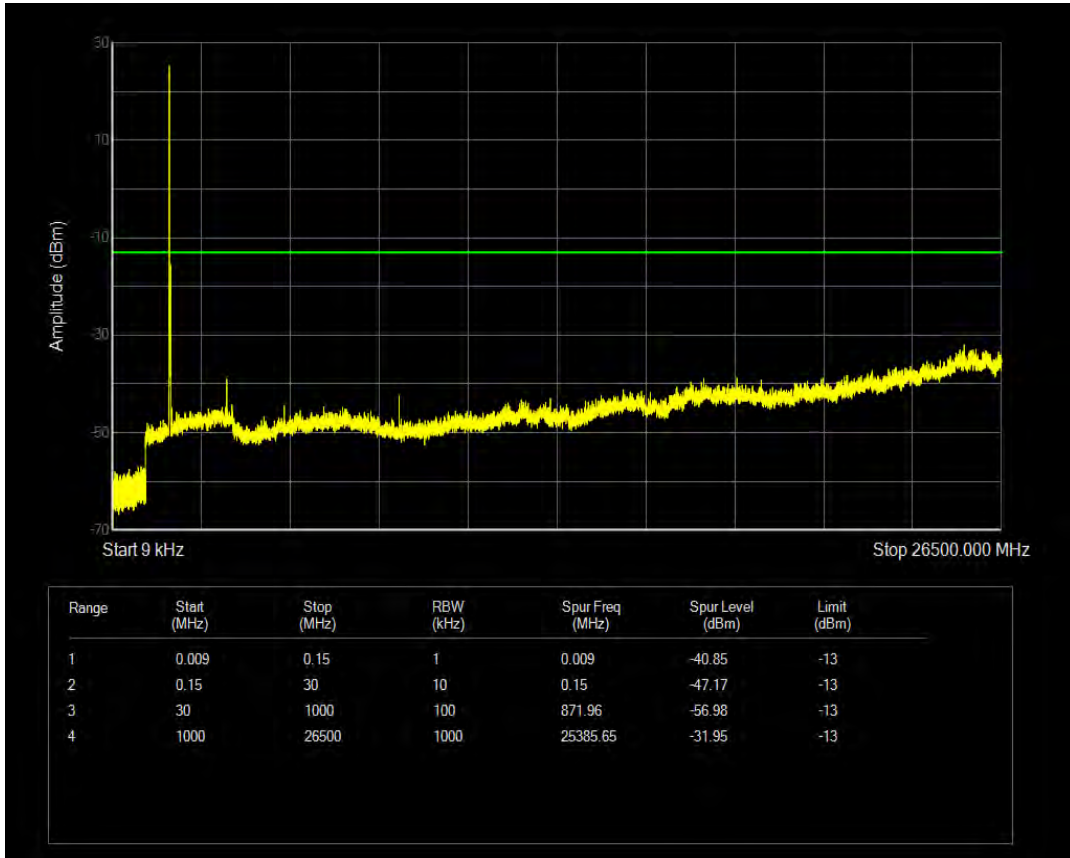

Band66 QPSK BW=20MHz Channel=132072 RB Size=1 Position=#0

Band66 QPSK BW=20MHz Channel=132072 RB Size=100 Position=#0