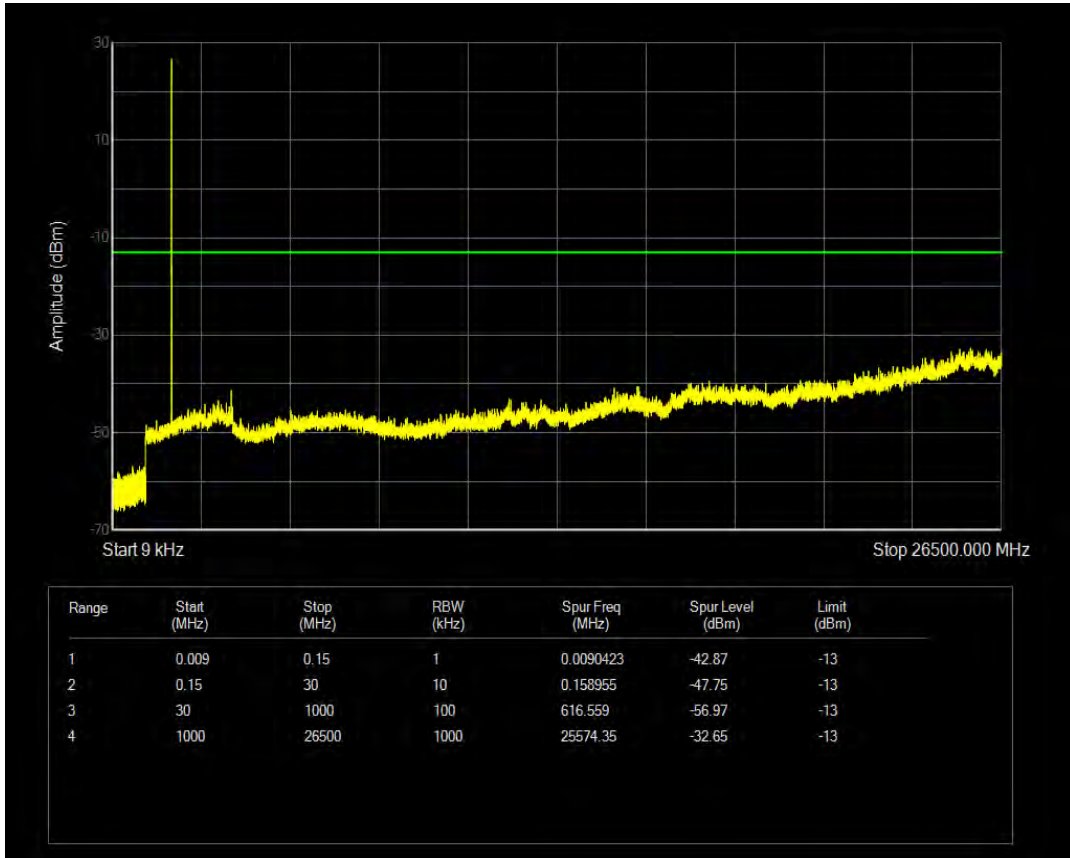

Band66 QPSK BW=3MHz Channel=132657 RB Size=1 Position=#0

Band66 QPSK BW=3MHz Channel=132657 RB Size=15 Position=#0