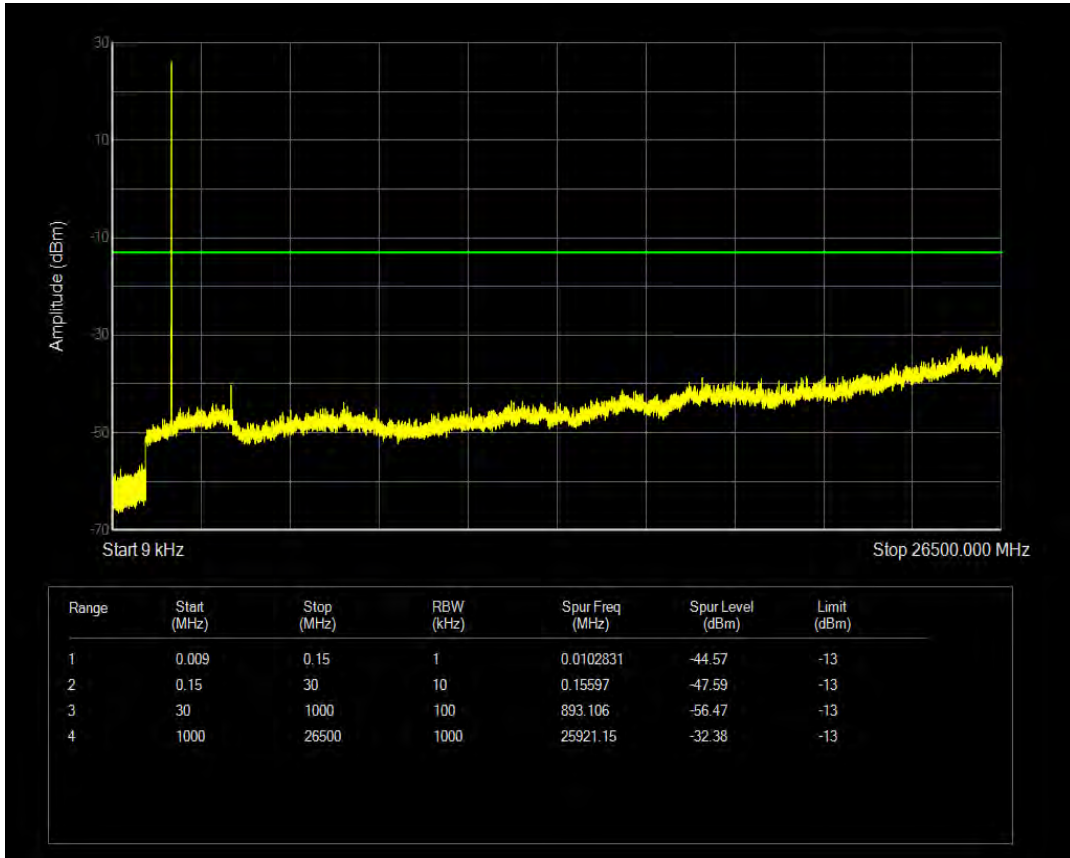

Band66 QPSK BW=5MHz Channel=132647 RB Size=1 Position=#0

Band66 QPSK BW=5MHz Channel=132647 RB Size=25 Position=#0