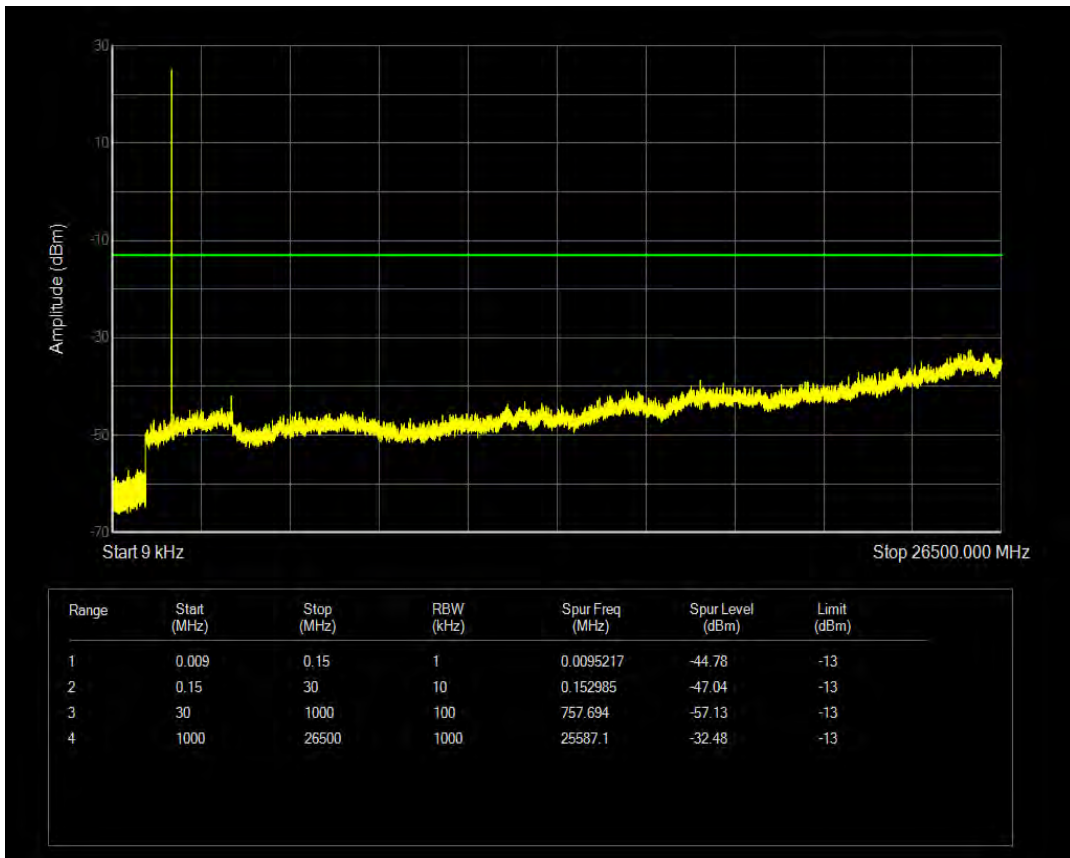

Band5 16QAM BW=10MHz Channel=20600 RB Size=1 Position=#0

Band66 QPSK BW=1.4MHz Channel=131979 RB Size=1 Position=#0

Band66 QPSK BW=1.4MHz Channel=131979 RB Size=6 Position=#0

Band66 16QAM BW=1.4MHz Channel=131979 RB Size=1 Position=#0

Band66 16QAM BW=1.4MHz Channel=131979 RB Size=6 Position=#0

Band66 QPSK BW=1.4MHz Channel=132322 RB Size=1 Position=#0

Band66 QPSK BW=1.4MHz Channel=132322 RB Size=6 Position=#0

Band66 16QAM BW=1.4MHz Channel=132322 RB Size=1 Position=#0

Band66 16QAM BW=1.4MHz Channel=132322 RB Size=6 Position=#0

Band66 QPSK BW=1.4MHz Channel=132665 RB Size=1 Position=#0

Band66 QPSK BW=1.4MHz Channel=132665 RB Size=6 Position=#0

Band66 16QAM BW=1.4MHz Channel=132665 RB Size=1 Position=#0