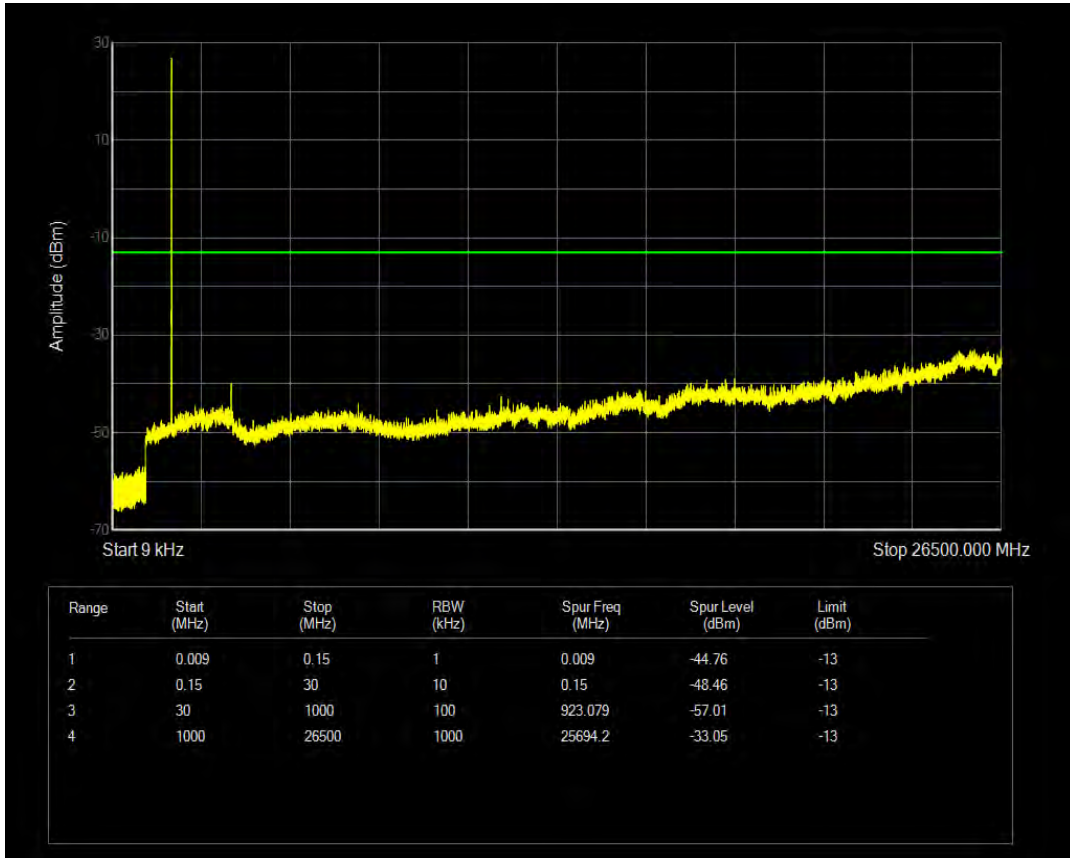

Band66 16QAM BW=3MHz Channel=132322 RB Size=15 Position=#0

Band66 QPSK BW=3MHz Channel=132657 RB Size=1 Position=#0

Band66 QPSK BW=3MHz Channel=132657 RB Size=15 Position=#0

Band66 16QAM BW=3MHz Channel=132657 RB Size=1 Position=#0