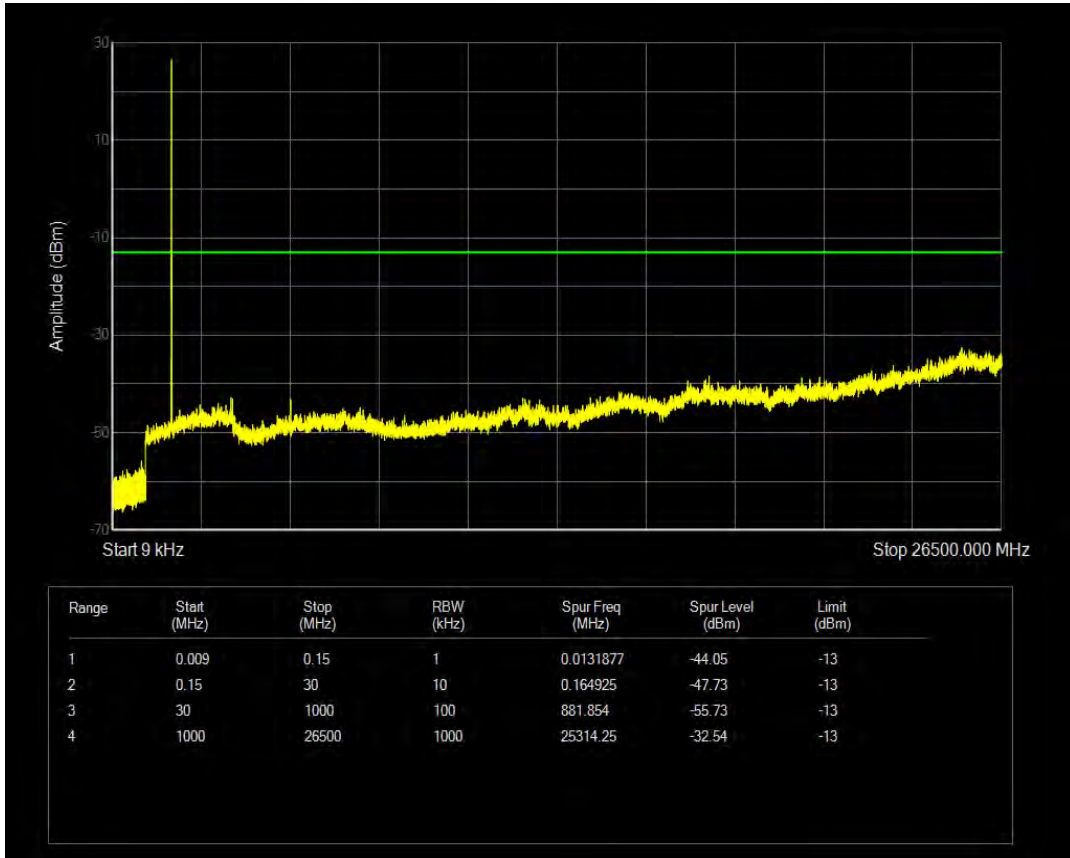

Band66 16QAM BW=5MHz Channel=132322 RB Size=25 Position=#0

Band66 QPSK BW=5MHz Channel=132647 RB Size=1 Position=#0

Band66 QPSK BW=5MHz Channel=132647 RB Size=25 Position=#0

Band66 16QAM BW=5MHz Channel=132647 RB Size=1 Position=#0