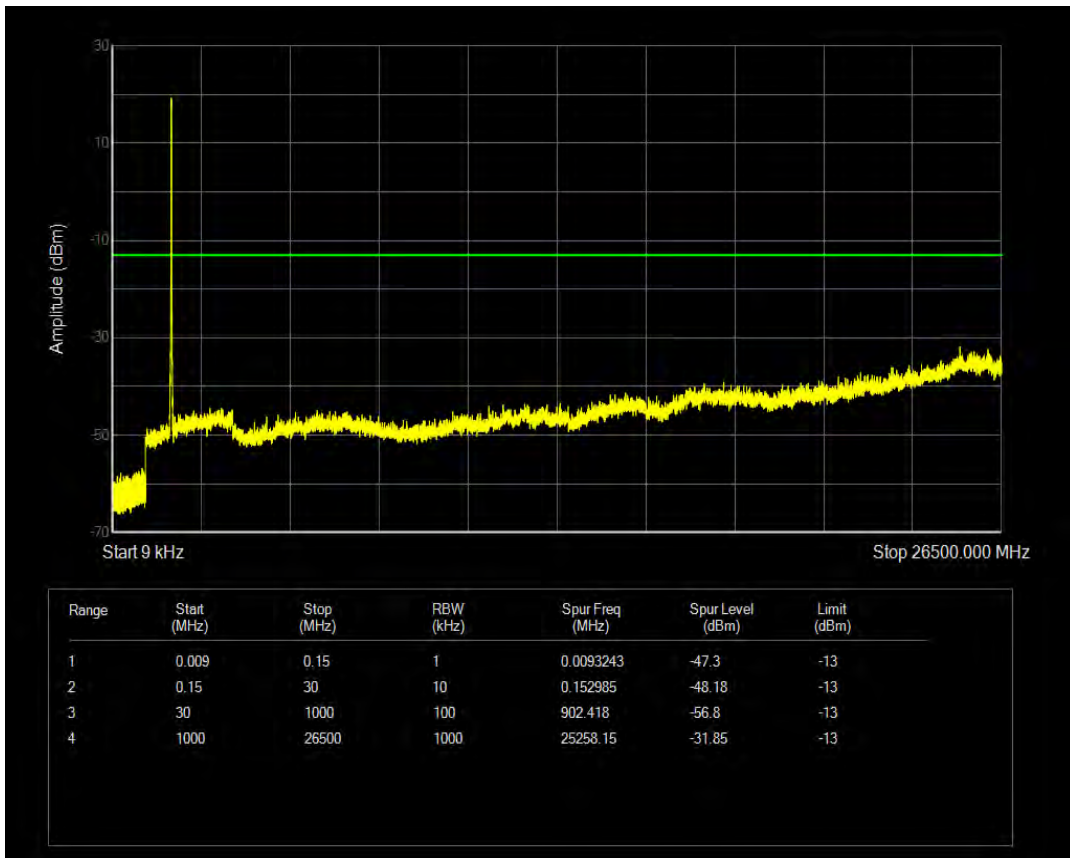

Band66 16QAM BW=15MHz Channel=132597 RB Size=75 Position=#0

Band66 QPSK BW=20MHz Channel=132072 RB Size=1 Position=#0