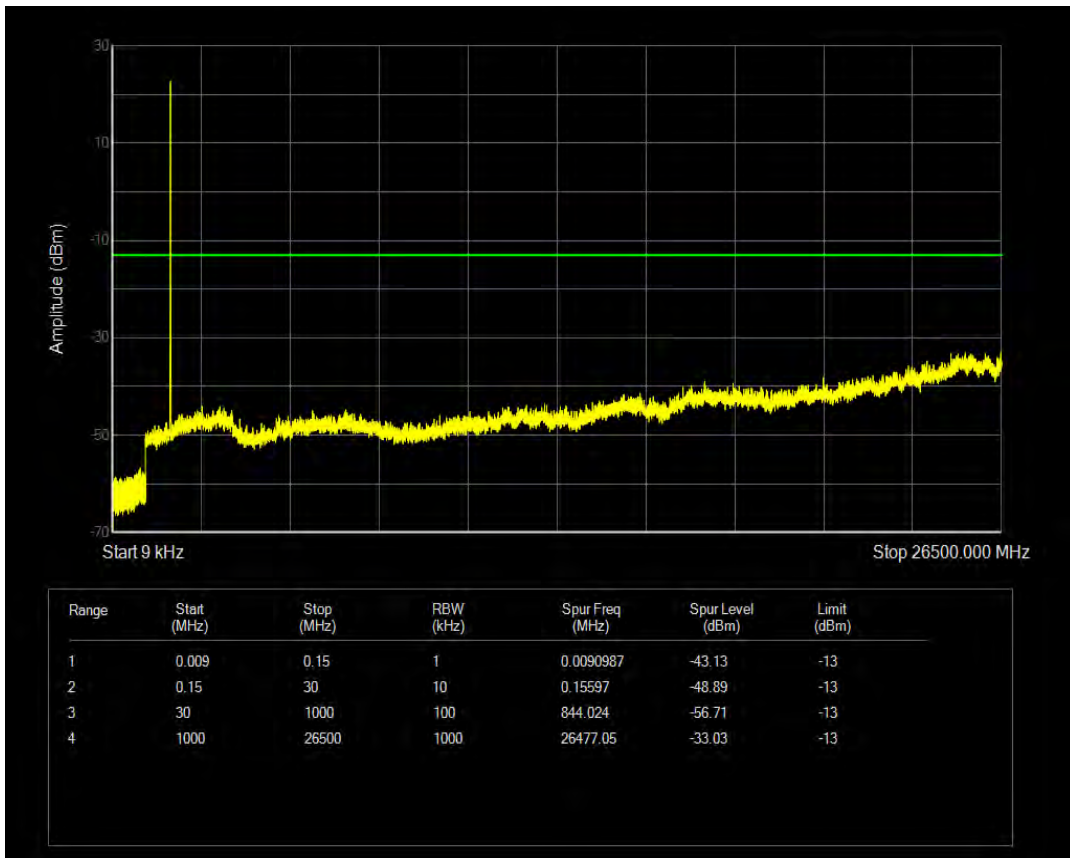

Band66 16QAM BW=5MHz Channel=132322 RB Size=25 Position=#0

Band66 QPSK BW=5MHz Channel=132647 RB Size=1 Position=#0