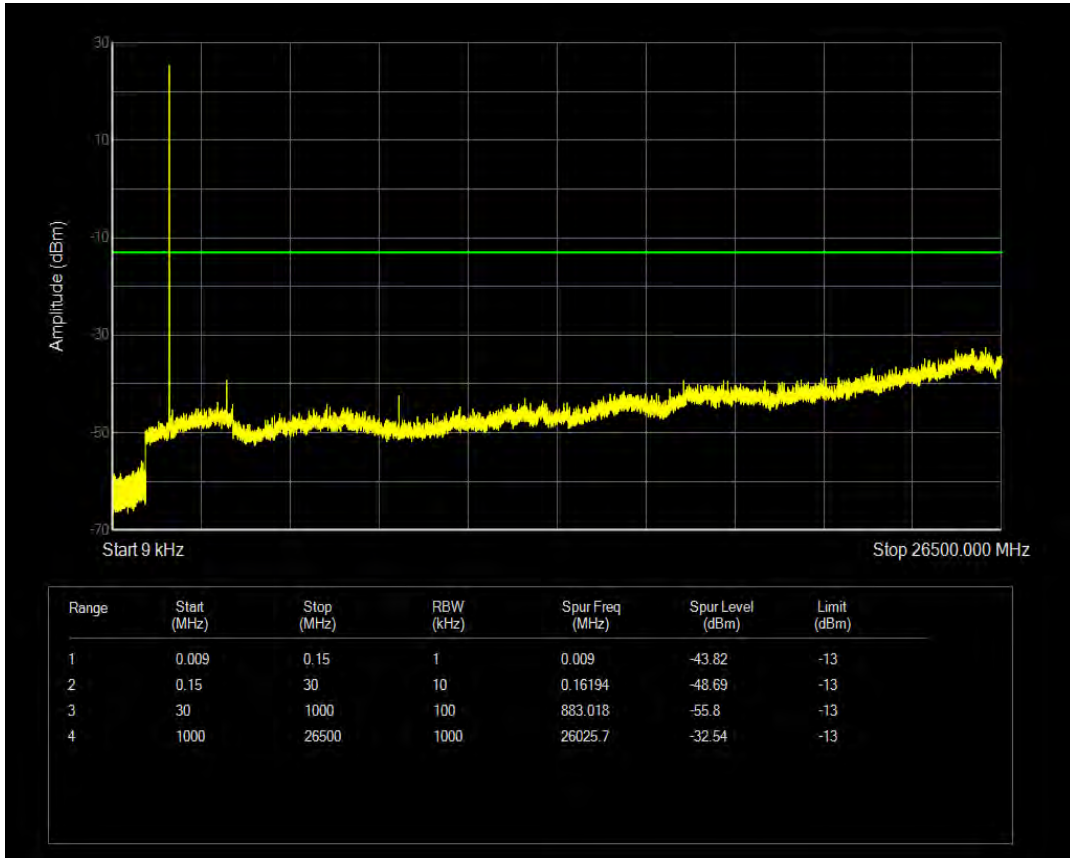

Band66 16QAM BW=1.4MHz Channel=132665 RB Size=6 Position=#0

Band66 QPSK BW=3MHz Channel=131987 RB Size=1 Position=#0

Band66 QPSK BW=3MHz Channel=131987 RB Size=15 Position=#0

Band66 16QAM BW=3MHz Channel=131987 RB Size=1 Position=#0