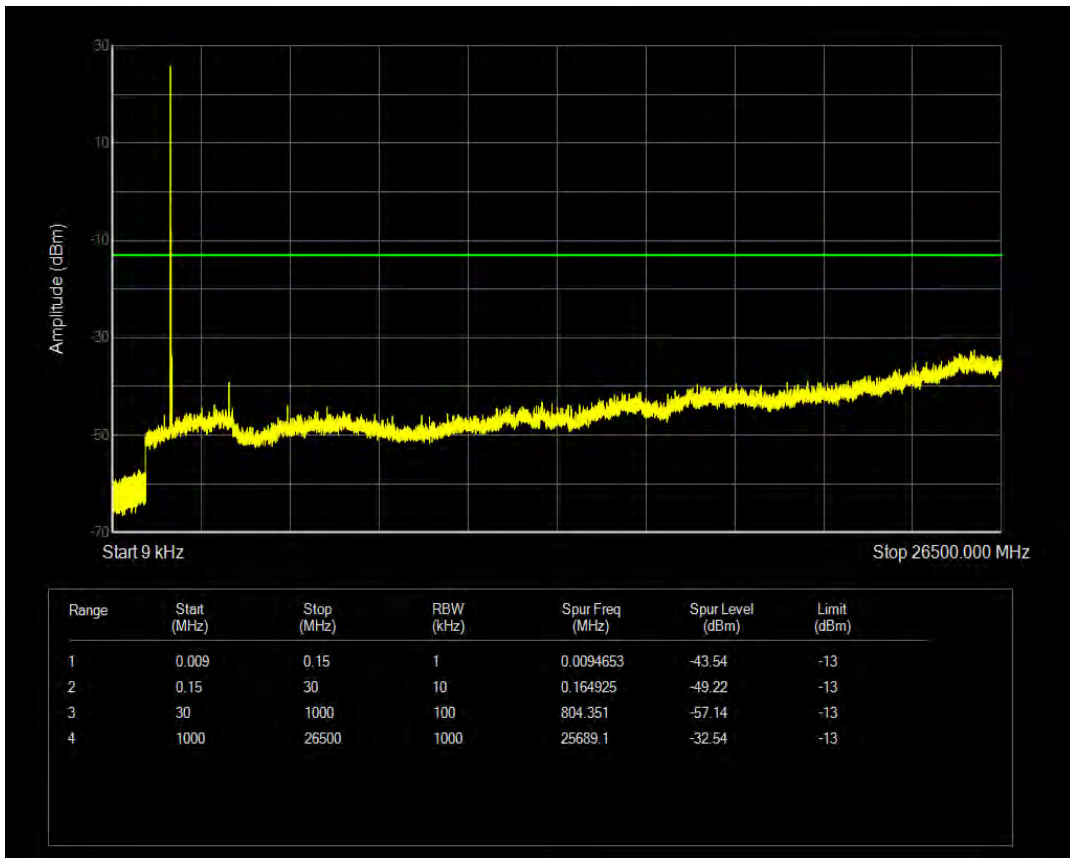

Band66 QPSK BW=3MHz Channel=132322 RB Size=1 Position=#0

Band66 16QAM BW=3MHz Channel=132322 RB Size=1 Position=#0