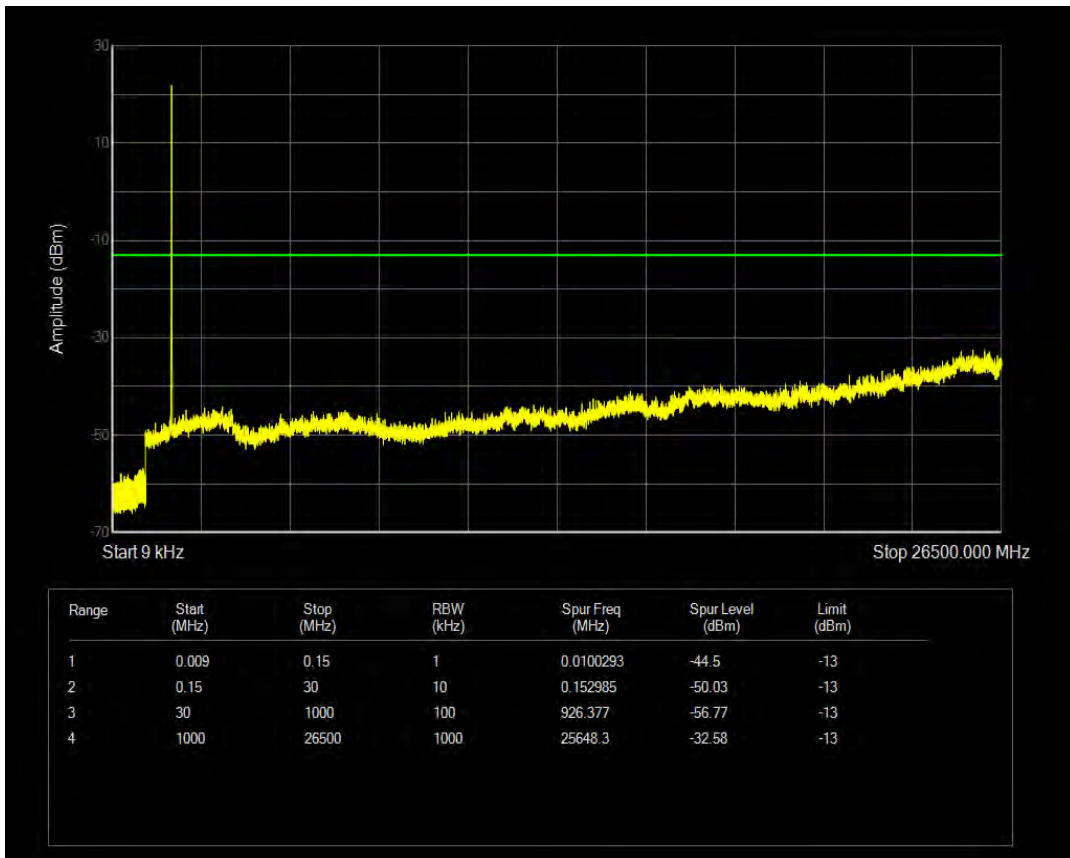

Band66 QPSK BW=5MHz Channel=132647 RB Size=25 Position=#0

Band66 16QAM BW=5MHz Channel=132647 RB Size=1 Position=#0