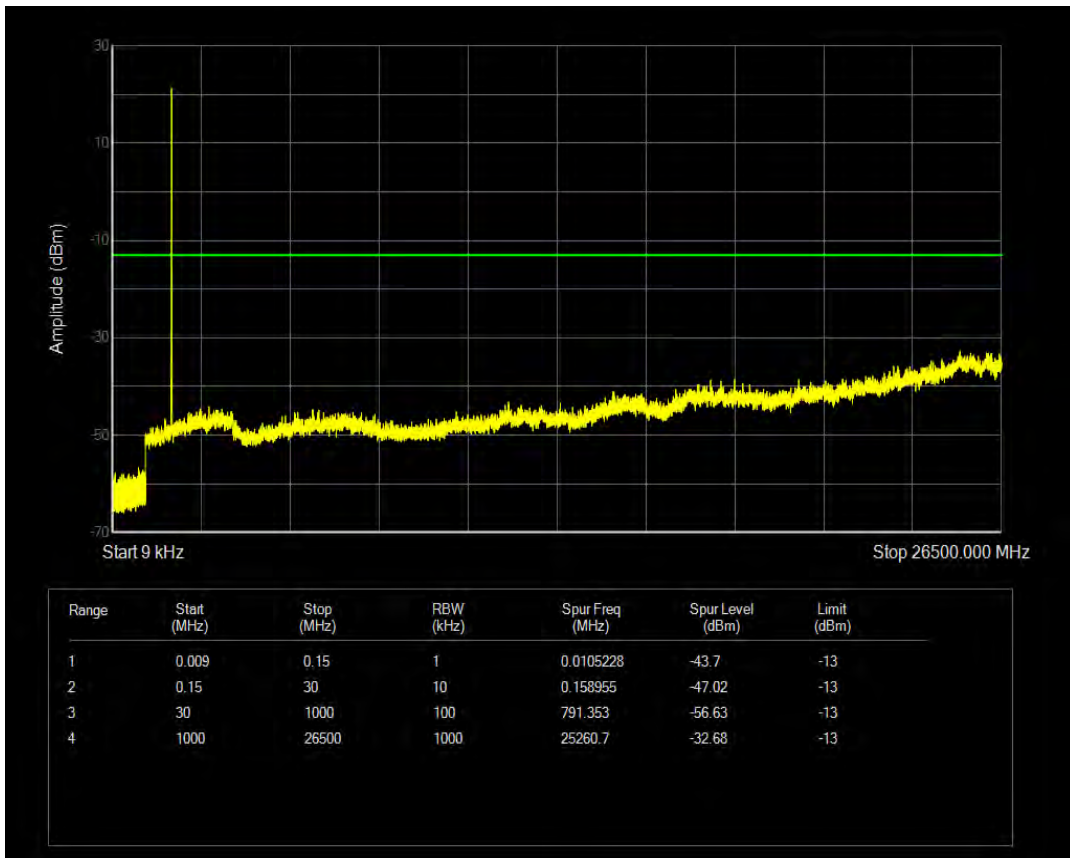

Band66 16QAM BW=5MHz Channel=132647 RB Size=25 Position=#0

Band66 QPSK BW=10MHz Channel=132022 RB Size=1 Position=#0