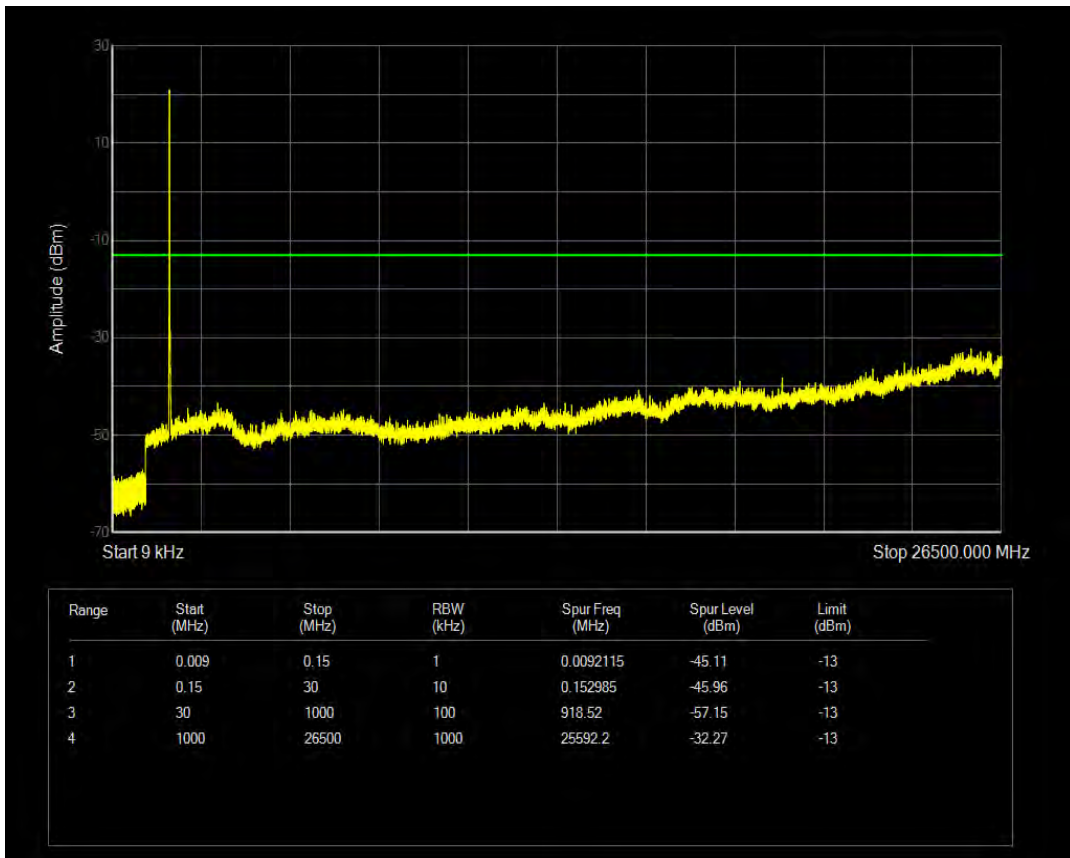

Band66 QPSK BW=10MHz Channel=132022 RB Size=50 Position=#0

Band66 16QAM BW=10MHz Channel=132022 RB Size=1 Position=#0