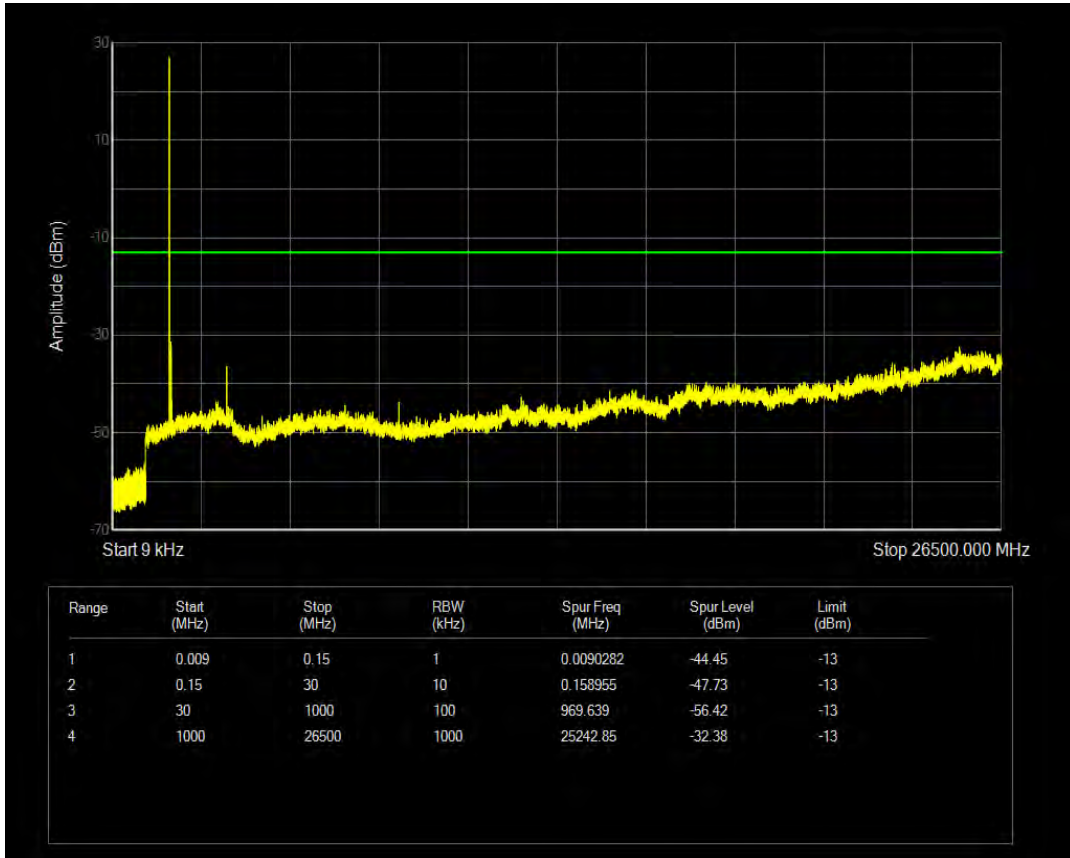

Band66 QPSK BW=3MHz Channel=131987 RB Size=1 Position=#0

Band66 QPSK BW=3MHz Channel=131987 RB Size=15 Position=#0