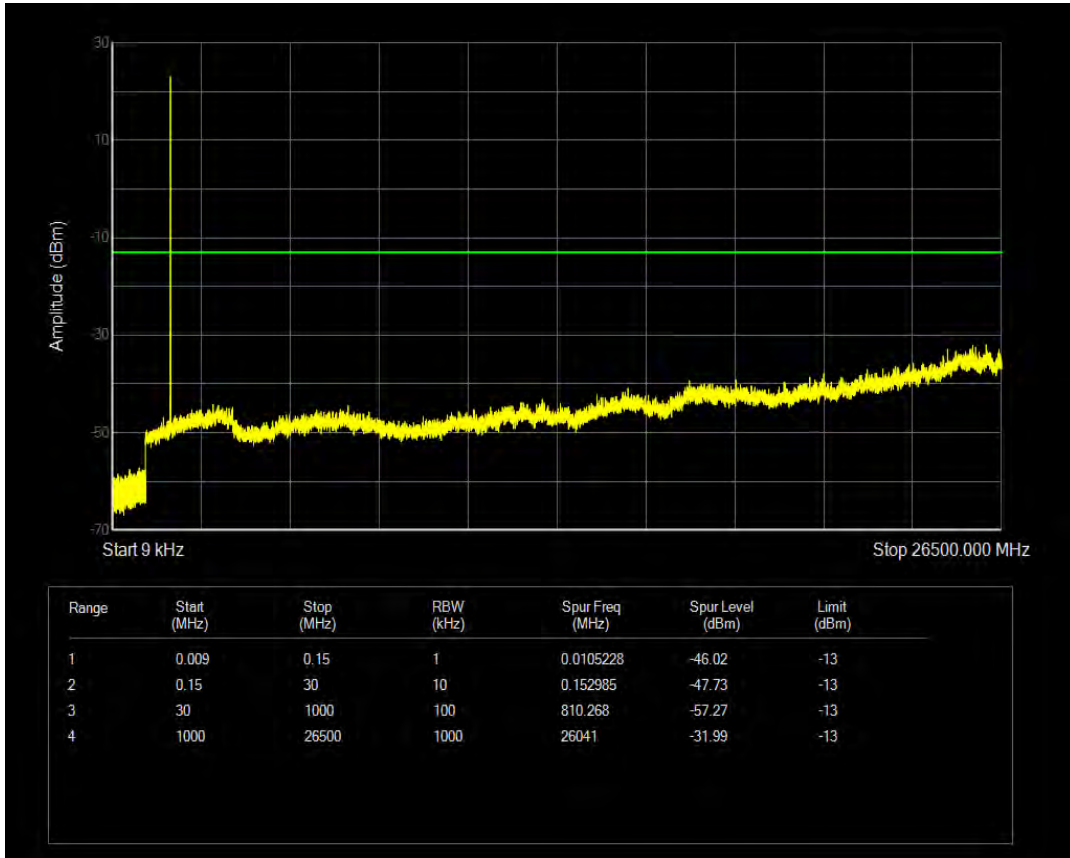

Band66 QPSK BW=3MHz Channel=132322 RB Size=15 Position=#0

Band66 QPSK BW=3MHz Channel=132322 RB Size=1 Position=#0