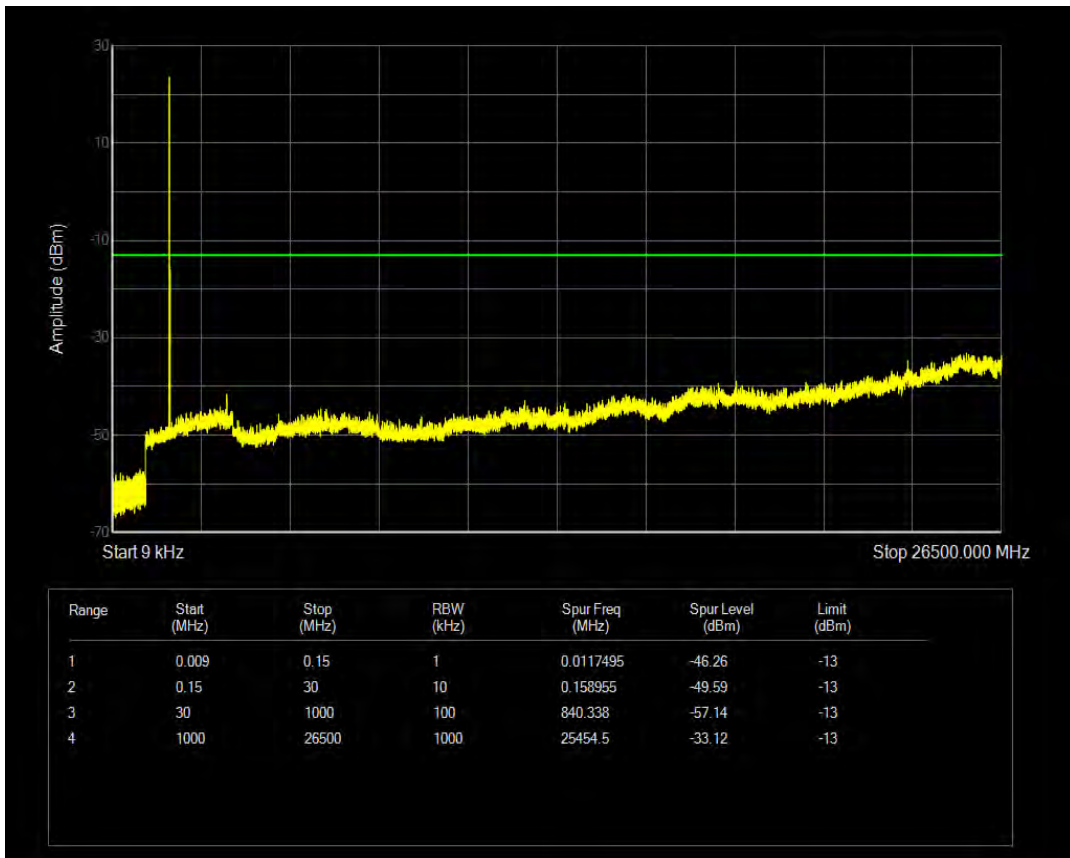

Band66 16QAM BW=3MHz Channel=131987 RB Size=15 Position=#0

Band66 QPSK BW=3MHz Channel=132322 RB Size=15 Position=#0