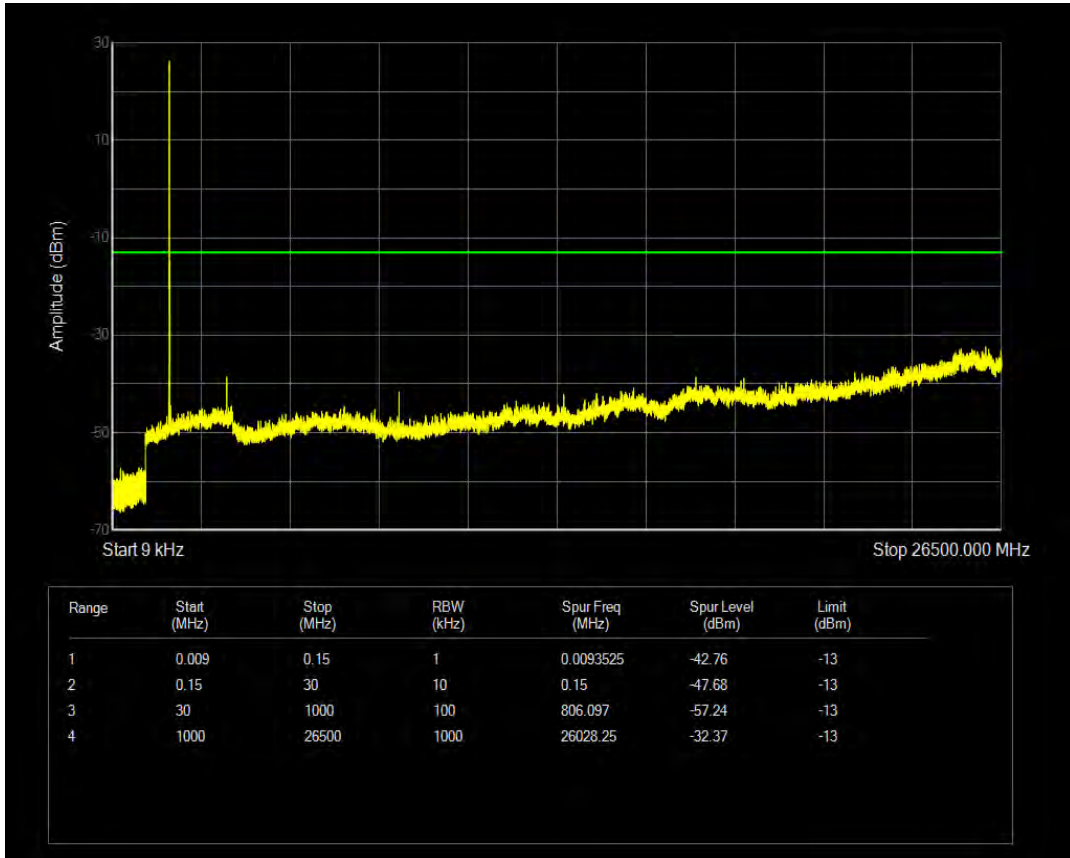

Band66 QPSK BW=10MHz Channel=132022 RB Size=1 Position=#0

Band66 QPSK BW=10MHz Channel=132022 RB Size=50 Position=#0