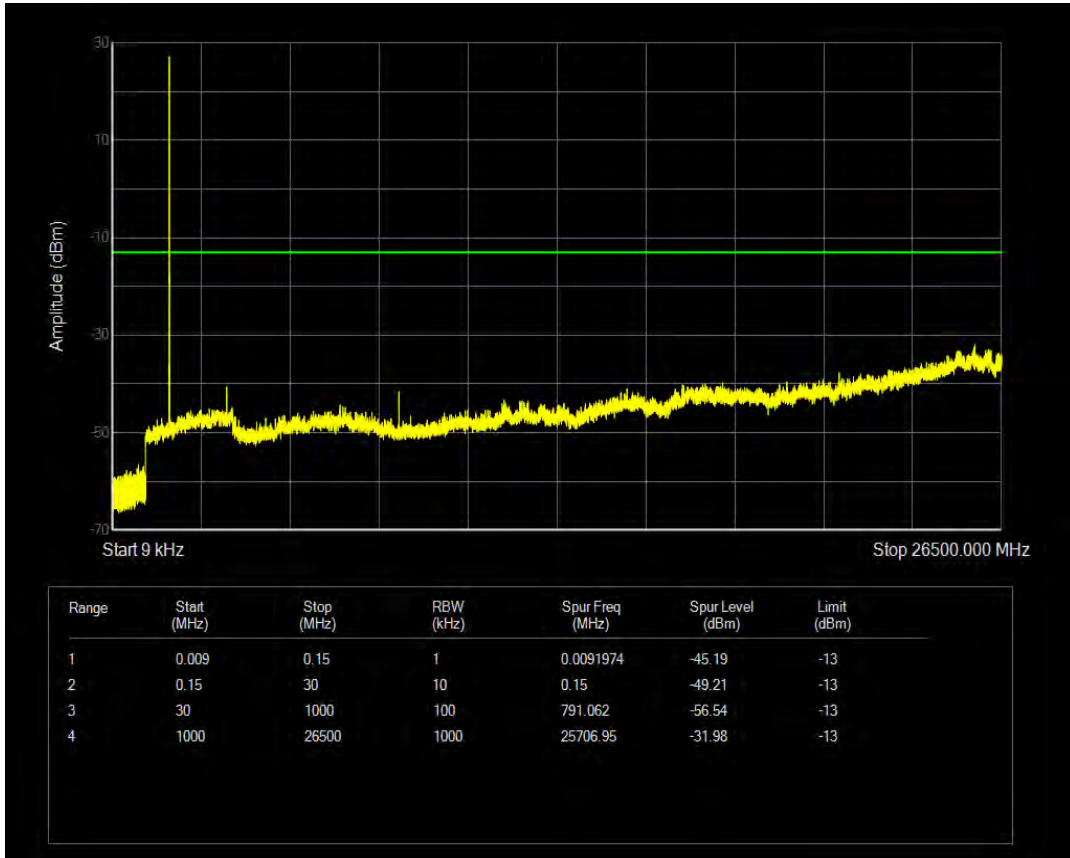

Band66 QPSK BW=5MHz Channel=131997 RB Size=1 Position=#0

Band66 QPSK BW=5MHz Channel=131997 RB Size=25 Position=#0