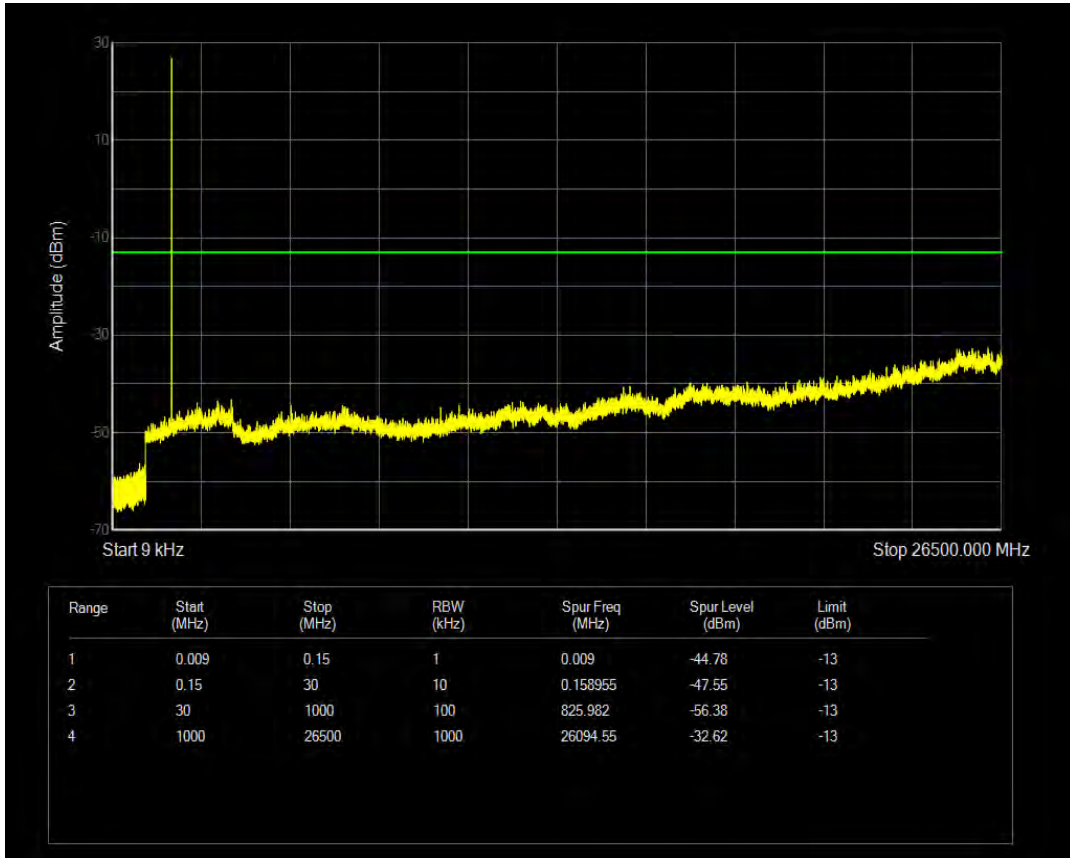

Band5 16QAM BW=10MHz Channel=20600 RB Size=1 Position=#0

Band66 QPSK BW=1.4MHz Channel=131979 RB Size=1 Position=#0

Band66 QPSK BW=1.4MHz Channel=131979 RB Size=6 Position=#0

Band66 16QAM BW=1.4MHz Channel=131979 RB Size=1 Position=#0

Band66 16QAM BW=1.4MHz Channel=131979 RB Size=6 Position=#0

Band66 QPSK BW=1.4MHz Channel=132322 RB Size=1 Position=#0

Band66 QPSK BW=1.4MHz Channel=132322 RB Size=6 Position=#0

Band66 16QAM BW=1.4MHz Channel=132322 RB Size=1 Position=#0

Band66 16QAM BW=1.4MHz Channel=132322 RB Size=6 Position=#0

Band66 QPSK BW=1.4MHz Channel=132665 RB Size=1 Position=#0

Band66 QPSK BW=1.4MHz Channel=132665 RB Size=6 Position=#0

Band66 16QAM BW=1.4MHz Channel=132665 RB Size=1 Position=#0