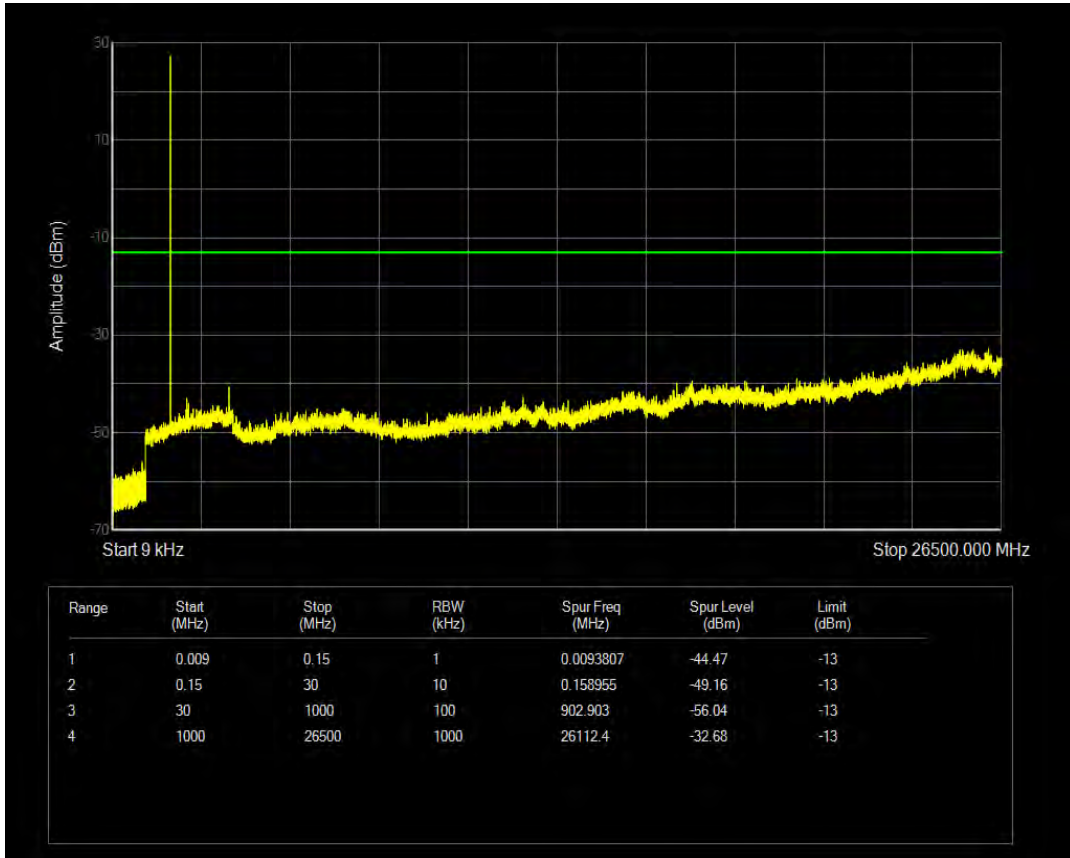

Band5 16QAM BW=10MHz Channel=20600 RB Size=1 Position=#0

Band66 QPSK BW=1.4MHz Channel=131979 RB Size=1 Position=#0

Band66 QPSK BW=1.4MHz Channel=131979 RB Size=6 Position=#0

Band66 16QAM BW=1.4MHz Channel=131979 RB Size=1 Position=#0

Band66 16QAM BW=1.4MHz Channel=131979 RB Size=6 Position=#0

Band66 QPSK BW=1.4MHz Channel=132322 RB Size=1 Position=#0

Band66 QPSK BW=1.4MHz Channel=132322 RB Size=6 Position=#0

Band66 16QAM BW=1.4MHz Channel=132322 RB Size=1 Position=#0

Band66 16QAM BW=1.4MHz Channel=132322 RB Size=6 Position=#0

Band66 QPSK BW=1.4MHz Channel=132665 RB Size=1 Position=#0

Band66 QPSK BW=1.4MHz Channel=132665 RB Size=6 Position=#0

Band66 16QAM BW=1.4MHz Channel=132665 RB Size=1 Position=#0