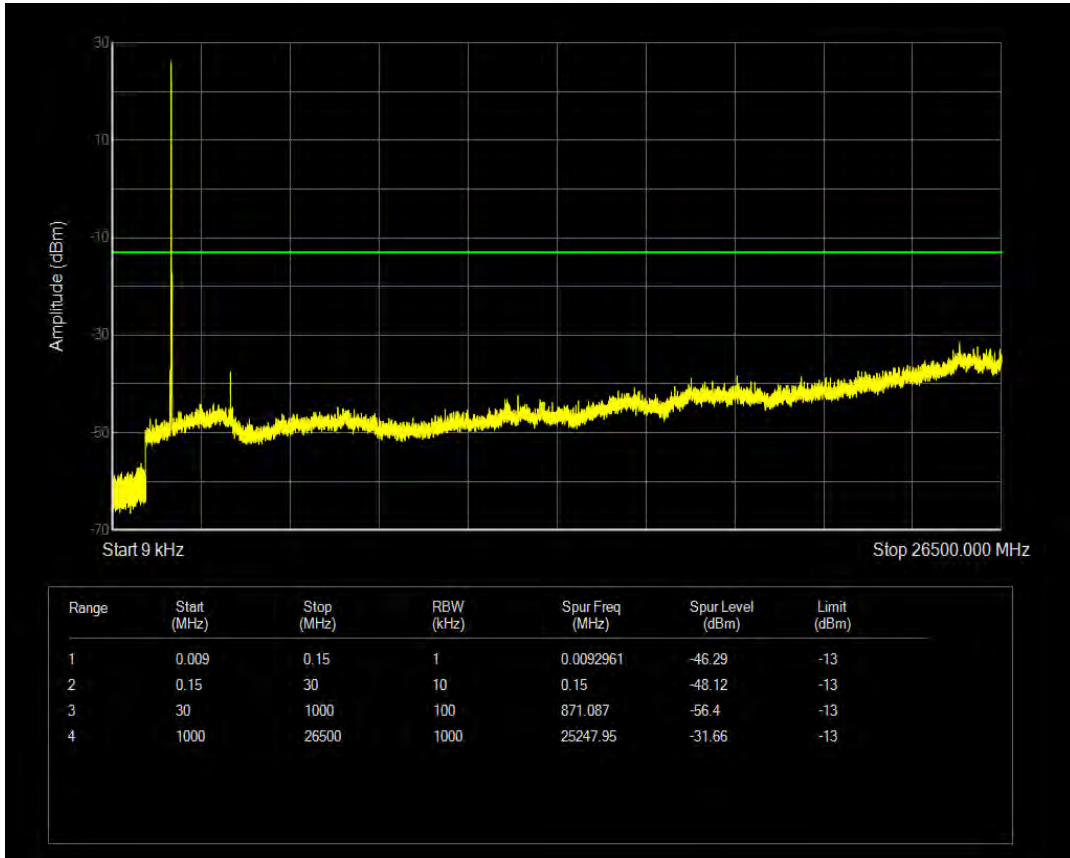

Band66 16QAM BW=15MHz Channel=132322 RB Size=75 Position=#0

Band66 QPSK BW=15MHz Channel=132597 RB Size=1 Position=#0

Band66 QPSK BW=15MHz Channel=132597 RB Size=75 Position=#0

Band66 16QAM BW=15MHz Channel=132597 RB Size=1 Position=#0