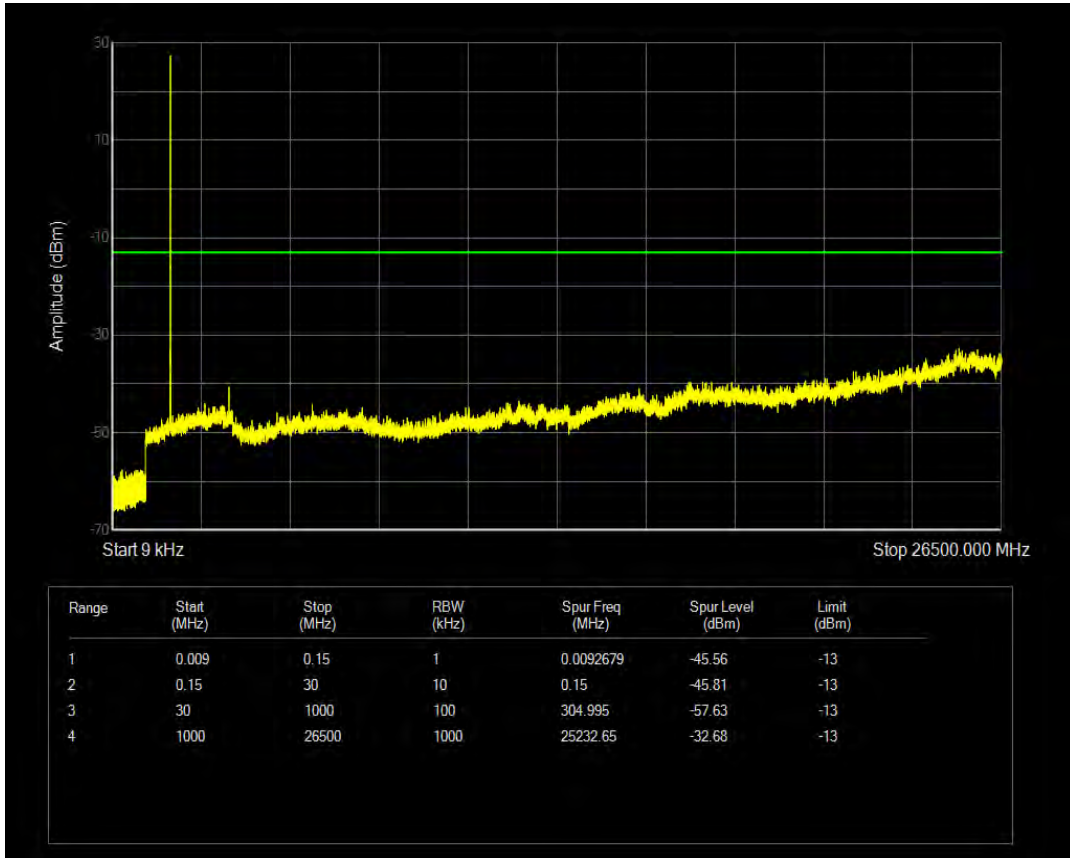

Band66 16QAM BW=3MHz Channel=131987 RB Size=15 Position=#0

Band66 QPSK BW=3MHz Channel=132322 RB Size=15 Position=#0

Band66 QPSK BW=3MHz Channel=132322 RB Size=1 Position=#0

Band66 16QAM BW=3MHz Channel=132322 RB Size=1 Position=#0