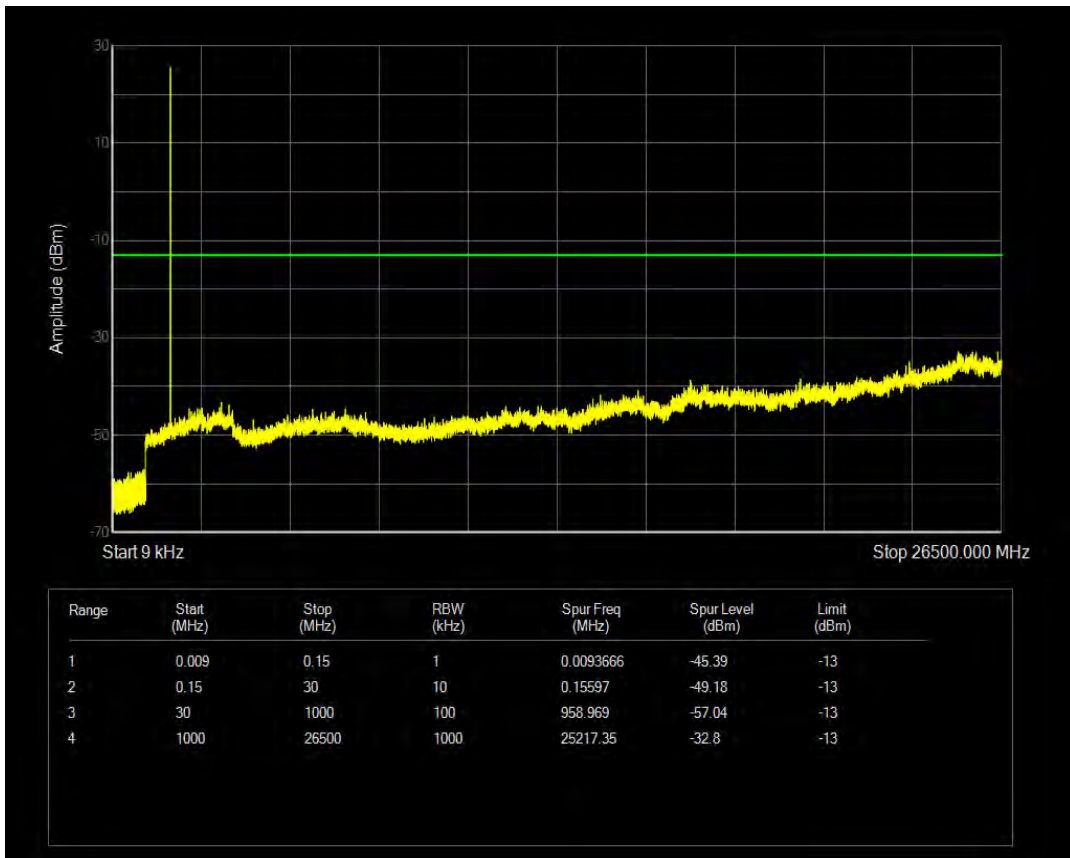

Band5 16QAM BW=10MHz Channel=20600 RB Size=1 Position=#0

Band66 QPSK BW=1.4MHz Channel=131979 RB Size=1 Position=#0

Band66 QPSK BW=1.4MHz Channel=131979 RB Size=6 Position=#0

Band66 16QAM BW=1.4MHz Channel=131979 RB Size=1 Position=#0

Band66 16QAM BW=1.4MHz Channel=131979 RB Size=6 Position=#0

Band66 QPSK BW=1.4MHz Channel=132322 RB Size=1 Position=#0

Band66 QPSK BW=1.4MHz Channel=132322 RB Size=6 Position=#0

Band66 16QAM BW=1.4MHz Channel=132322 RB Size=1 Position=#0

Band66 16QAM BW=1.4MHz Channel=132322 RB Size=6 Position=#0

Band66 QPSK BW=1.4MHz Channel=132665 RB Size=1 Position=#0

Band66 QPSK BW=1.4MHz Channel=132665 RB Size=6 Position=#0

Band66 16QAM BW=1.4MHz Channel=132665 RB Size=1 Position=#0