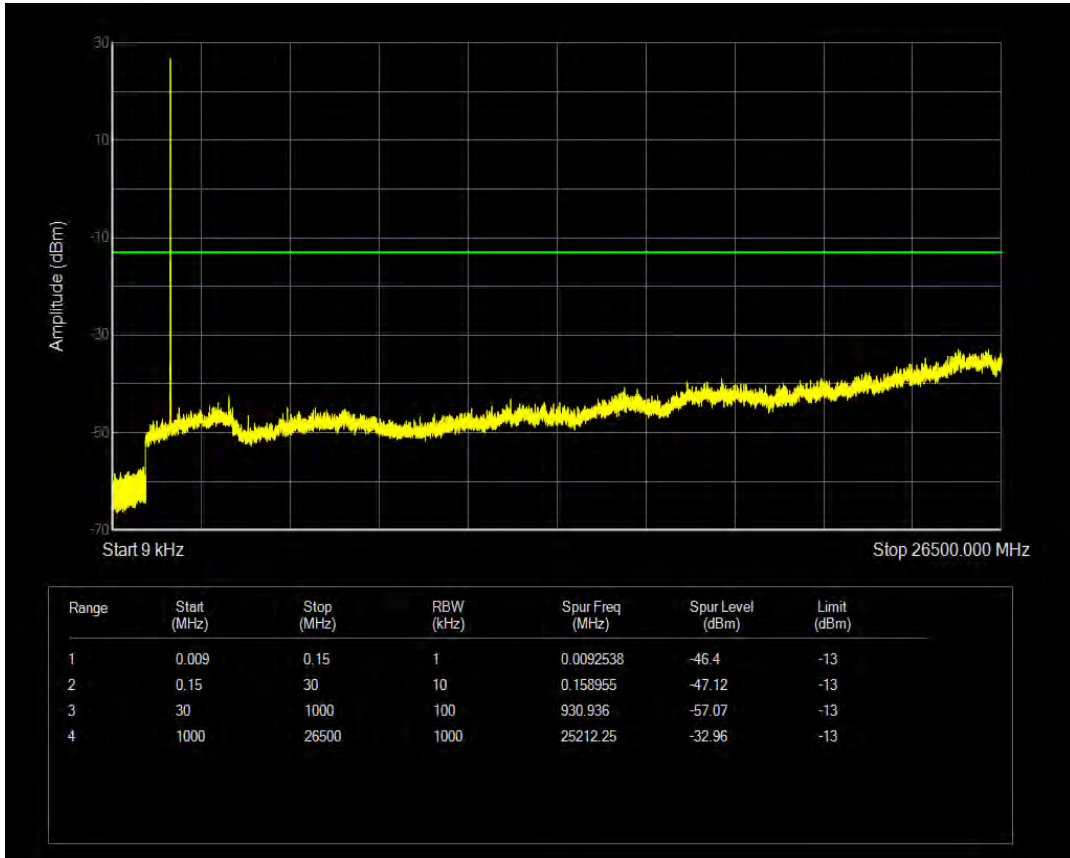

Band66 QPSK BW=5MHz Channel=132322 RB Size=1 Position=#0

Band66 QPSK BW=5MHz Channel=132322 RB Size=25 Position=#0