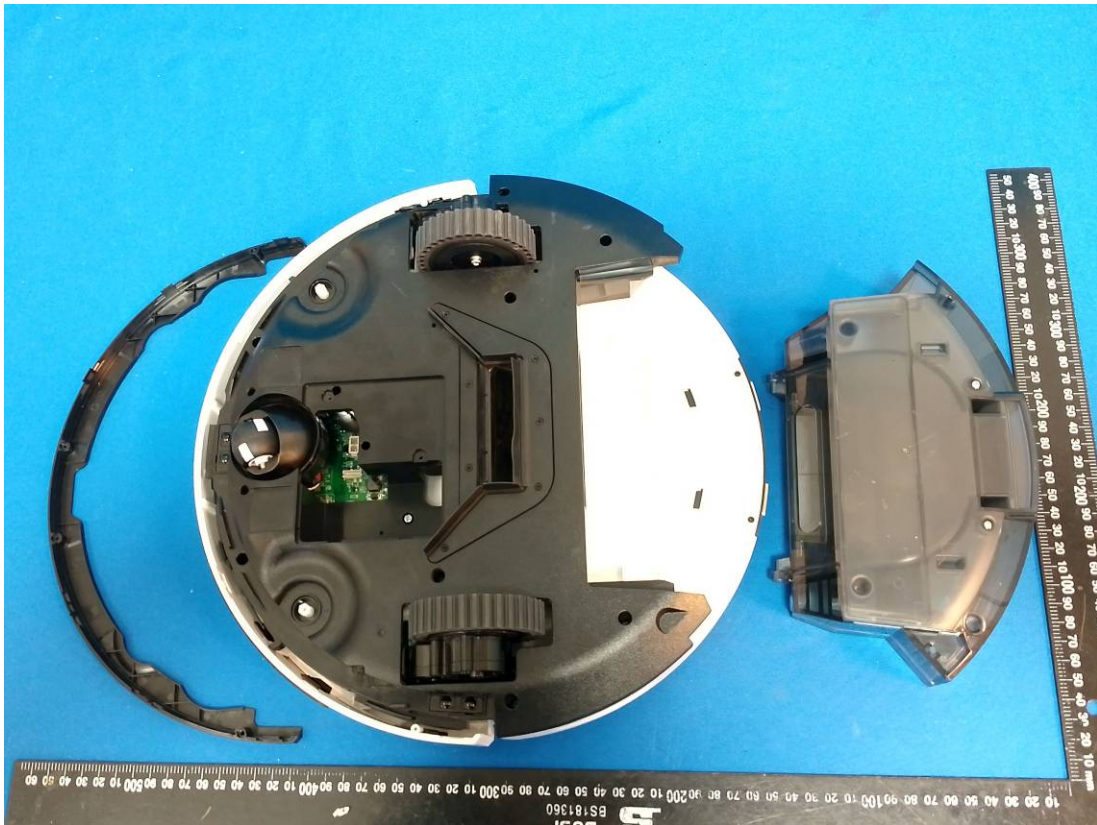

**EUT INTERNAL PHOTOS**

Configuration 1#

No use Antenna

Bluetooth&Wifi Antenna

Battery 1#