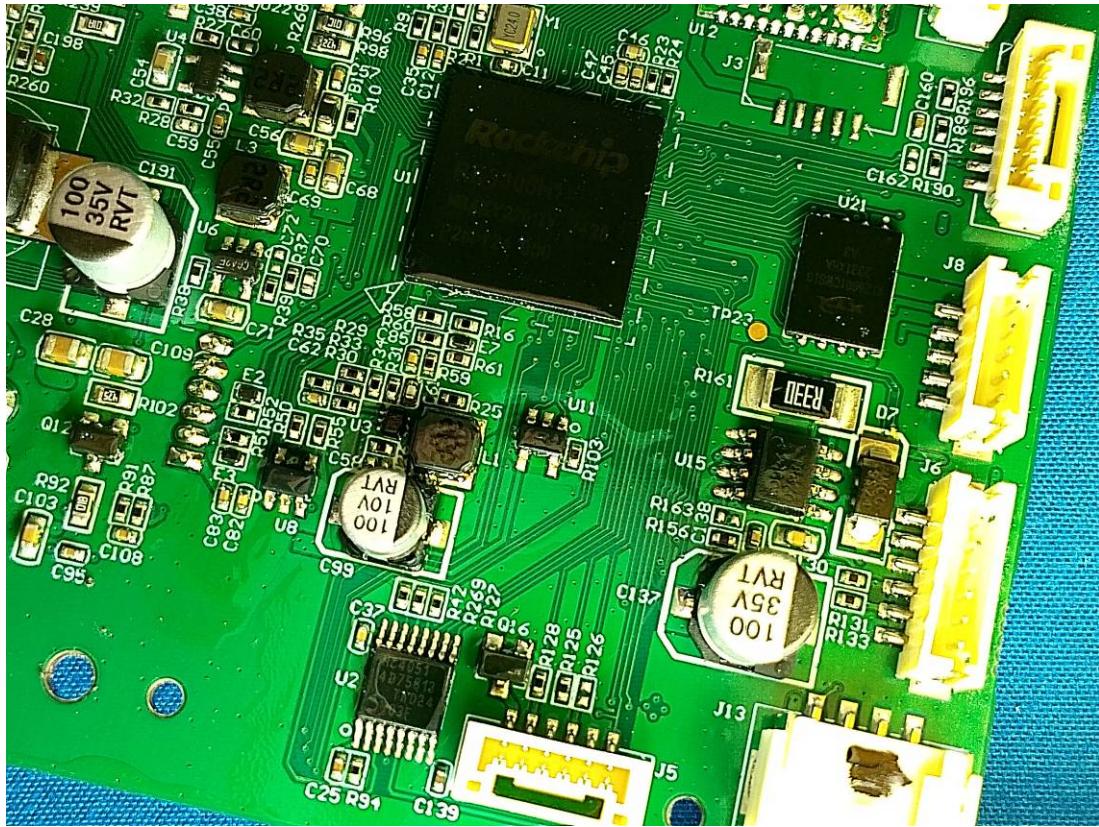

**EUT INTERNAL PHOTOS**

Configuration 1#

No use Antenna

Bluetooth&Wifi Antenna

Battery 1#