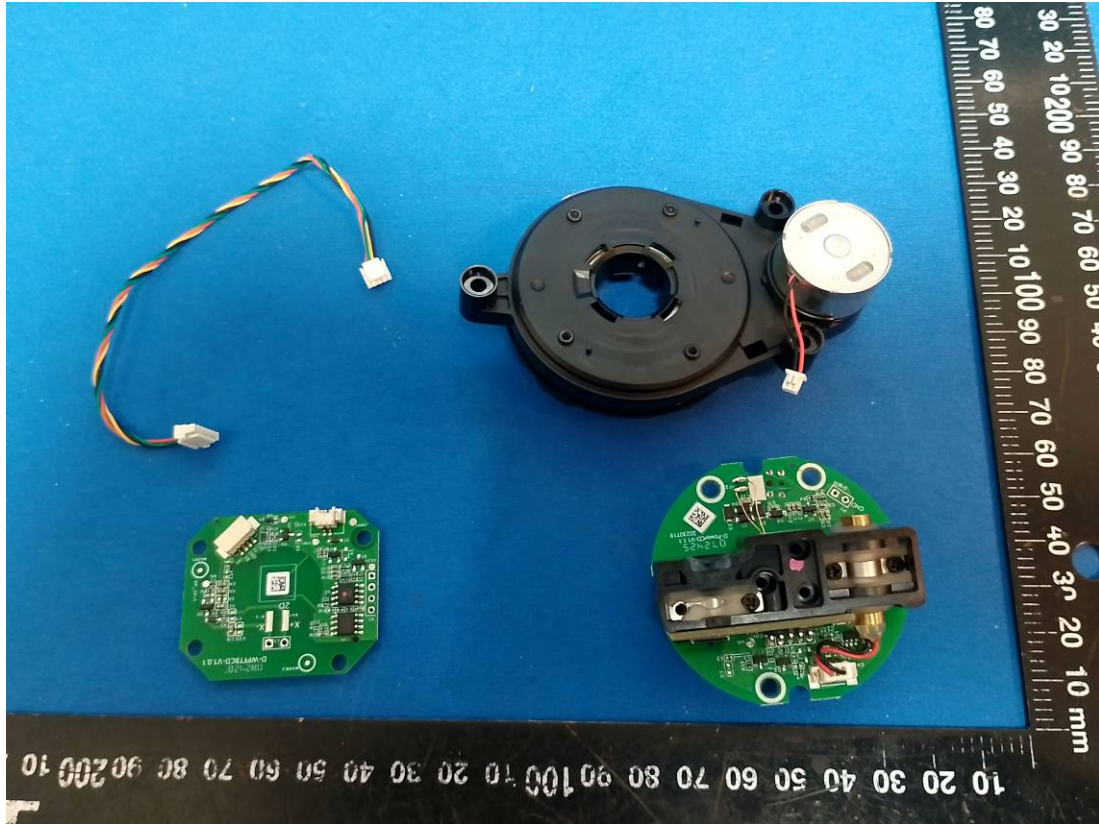

**EUT INTERNAL PHOTOS**

Configuration 1#

No use Antenna

Bluetooth&Wifi Antenna

Battery 1#