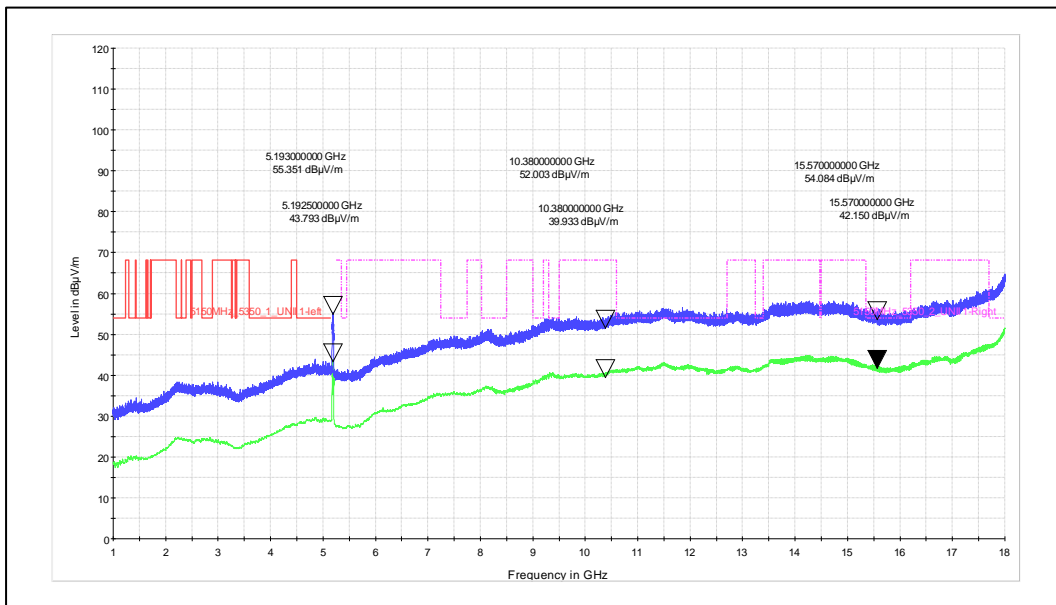

Frequency Range: 1GHz – 18GHz

Antenna Polarization: Vertical

Frequency Range: 1GHz – 18GHz

Antenna Polarization: Horizontal

Test Plots

IN24WR8Y 001

Data Rate: MCS7

Channel Frequency: 5190MHz

Frequency Range: 1GHz – 18GHz

Antenna Polarization: Vertical

Frequency Range: 1GHz – 18GHz

Antenna Polarization: Horizontal

Test Plots

IN24WR8Y 001

Channel Frequency: 5230MHz

Frequency Range: 1GHz – 18GHz