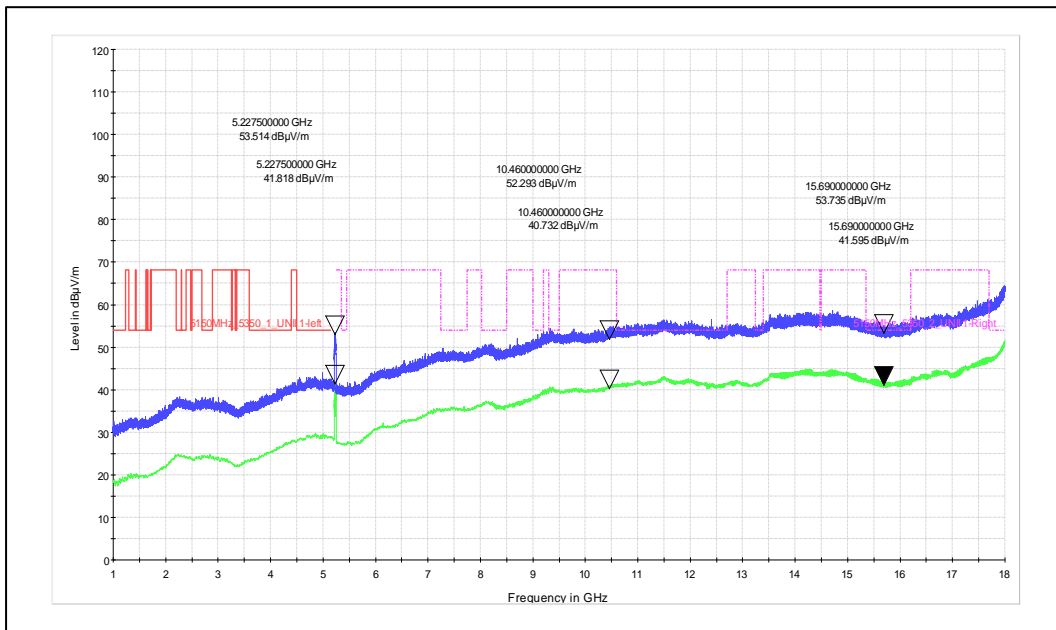

Frequency Range: 1GHz – 18GHz

Antenna Polarization: Vertical

Frequency Range: 1GHz – 18GHz

Antenna Polarization: Horizontal

Test Plots

IN24WR8Y 001

Data Rate: MCS7

Channel Frequency: 5190MHz

Frequency Range: 1GHz – 18GHz

Antenna Polarization: Vertical

Frequency Range: 1GHz – 18GHz

Antenna Polarization: Horizontal

Test Plots

IN24WR8Y 001

Channel Frequency: 5230MHz

Frequency Range: 1GHz – 18GHz

Antenna Polarization: Vertical

Frequency Range: 1GHz – 18GHz

Antenna Polarization: Horizontal

Channel Frequency: 5755MHz

Frequency Range: 1GHz – 18GHz

Antenna Polarization: Vertical

Frequency Range: 1GHz – 18GHz

Modulation 802.11ac VHT40

Data Rate: MCS0

Channel Frequency: 5190MHz

Frequency Range: 1GHz – 18GHz

Antenna Polarization: Vertical

Frequency Range: 1GHz – 18GHz

Antenna Polarization: Horizontal

Channel Frequency: 5230MHz