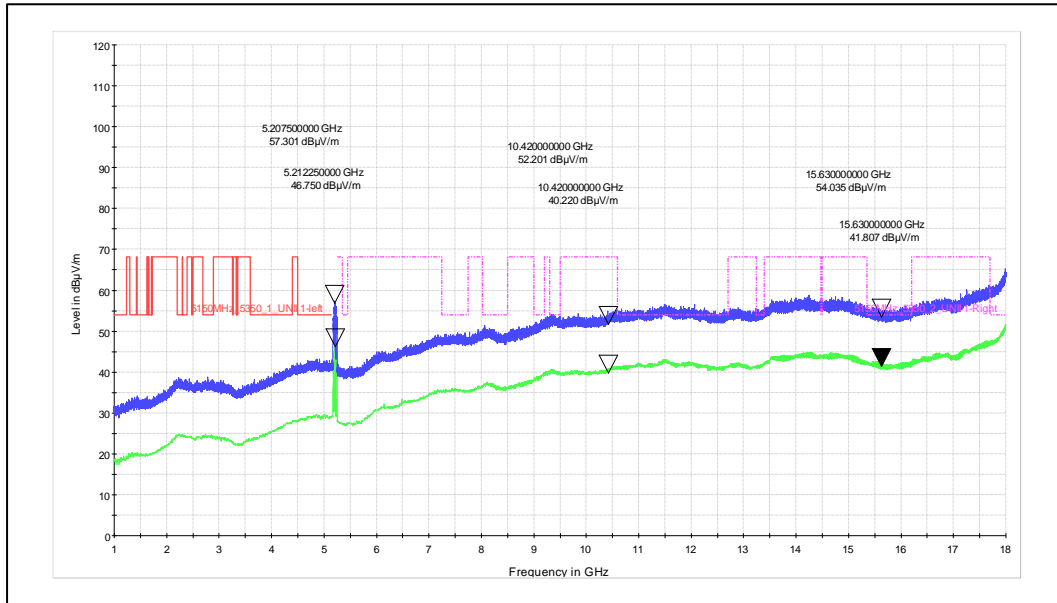

Channel Frequency: 5755MHz

Frequency Range: 1GHz – 18GHz

Antenna Polarization: Vertical

Frequency Range: 1GHz – 18GHz

Antenna Polarization: Horizontal

Test Plots

IN24WR8Y 001

Channel Frequency: 5795MHz

Frequency Range: 1GHz – 18GHz

Antenna Polarization: Vertical

Frequency Range: 1GHz – 18GHz

Antenna Polarization: Horizontal

Test Plots

IN24WR8Y 001

Modulation 802.11ac VHT40

Data Rate: MCS0

Channel Frequency: 5210MHz

Frequency Range: 1GHz – 18GHz

Antenna Polarization: Vertical

Frequency Range: 1GHz – 18GHz

Antenna Polarization: Horizontal

Channel Frequency: 5775MHz

Frequency Range: 1GHz – 18GHz

Antenna Polarization: Vertical

Frequency Range: 1GHz – 18GHz

Antenna Polarization: Horizontal

Test Plots

IN24WR8Y 001

Data Rate: MCS9
Channel Frequency: 5210MHz

Frequency Range: 1GHz – 18GHz

Antenna Polarization: Vertical