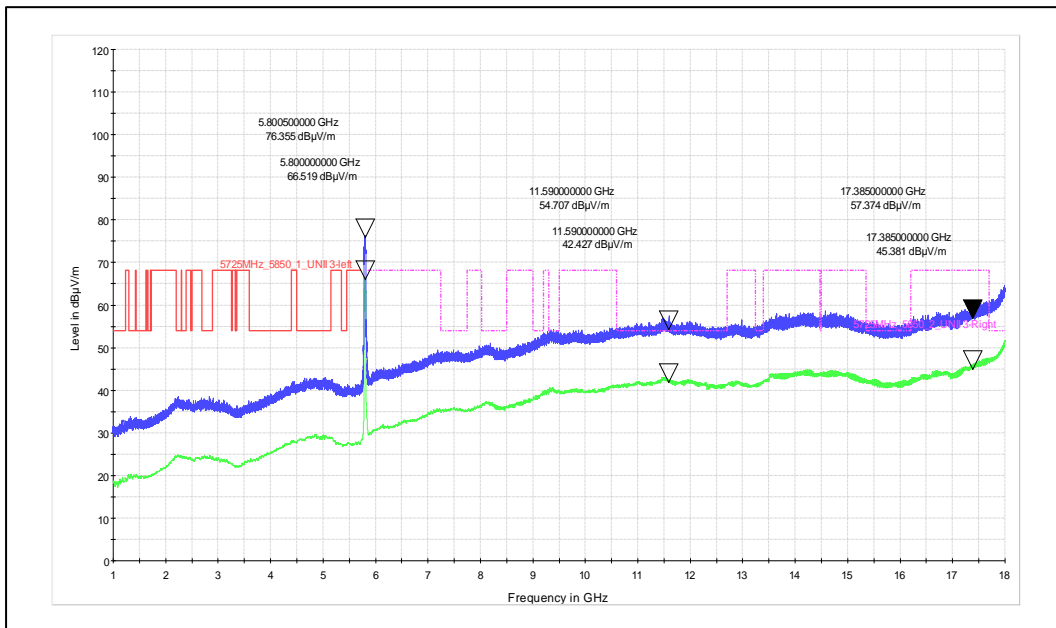

Test Plots

IN24WR8Y 001

Channel Frequency: 5755MHz

Frequency Range: 1GHz – 18GHz

Antenna Polarization: Vertical

Frequency Range: 1GHz – 18GHz

Antenna Polarization: Horizontal

Channel Frequency: 5795MHz

Frequency Range: 1GHz – 18GHz

Antenna Polarization: Vertical

Frequency Range: 1GHz – 18GHz

Antenna Polarization: Horizontal

Test Plots

IN24WR8Y 001

Data Rate: MCS7

Channel Frequency: 5190MHz

Frequency Range: 1GHz – 18GHz

Antenna Polarization: Vertical

Frequency Range: 1GHz – 18GHz

Antenna Polarization: Horizontal

Test Plots

IN24WR8Y 001

Channel Frequency: 5230MHz

Frequency Range: 1GHz – 18GHz