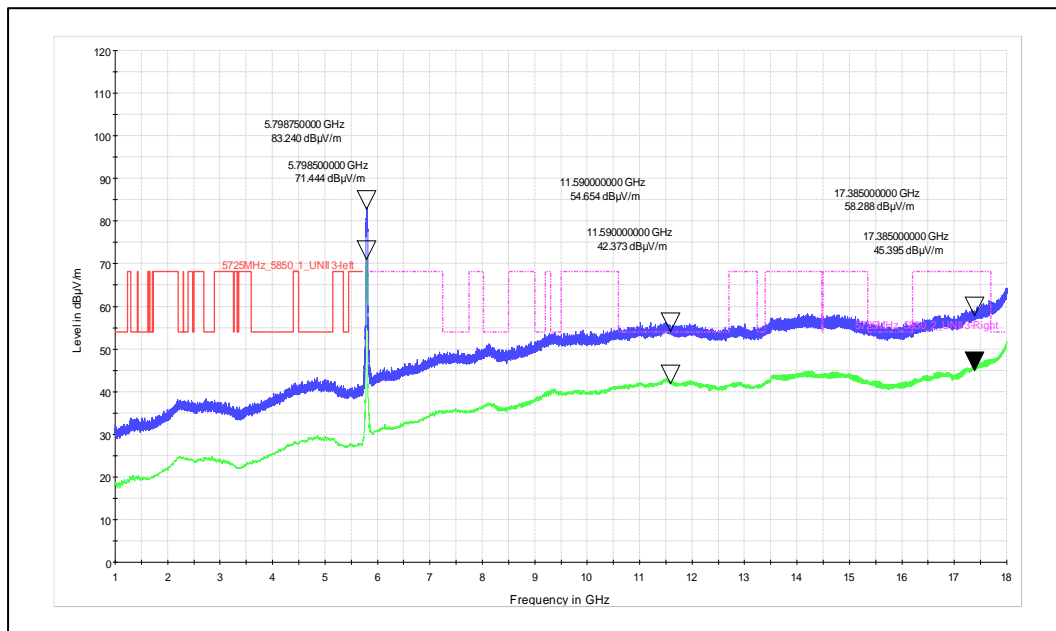

Antenna Polarization: Vertical

Frequency Range: 1GHz – 18GHz

Antenna Polarization: Horizontal

Channel Frequency: 5755MHz

Frequency Range: 1GHz – 18GHz

Antenna Polarization: Vertical

Frequency Range: 1GHz – 18GHz

Antenna Polarization: Horizontal

Test Plots

IN24WR8Y 001

Channel Frequency: 5795MHz

Frequency Range: 1GHz – 18GHz

Antenna Polarization: Vertical

Frequency Range: 1GHz – 18GHz

Antenna Polarization: Horizontal

Modulation 802.11ac VHT40

Data Rate: MCS0

Channel Frequency: 5190MHz

Frequency Range: 1GHz – 18GHz

Antenna Polarization: Vertical

Frequency Range: 1GHz – 18GHz

Antenna Polarization: Horizontal

Channel Frequency: 5230MHz