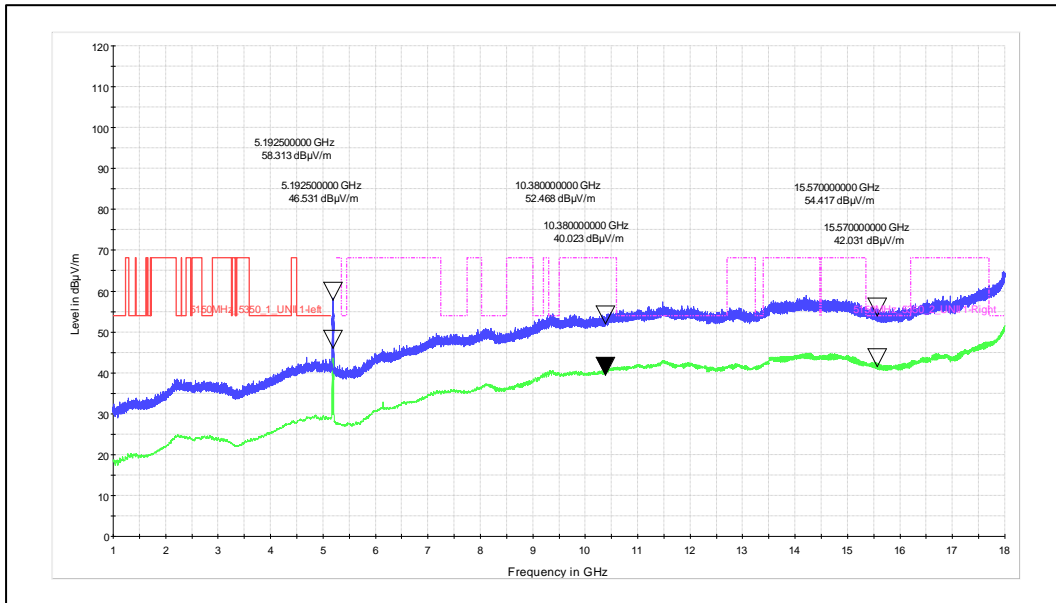

Antenna Polarization: Horizontal

Test Plots

IN24WR8Y 001

Channel Frequency: 5795MHz

Frequency Range: 1GHz – 18GHz

Antenna Polarization: Vertical

Frequency Range: 1GHz – 18GHz

Antenna Polarization: Horizontal

Modulation 802.11ac VHT40

Data Rate: MCS0

Channel Frequency: 5190MHz

Frequency Range: 1GHz – 18GHz

Antenna Polarization: Vertical

Frequency Range: 1GHz – 18GHz

Antenna Polarization: Horizontal

Channel Frequency: 5230MHz

Frequency Range: 1GHz – 18GHz

Antenna Polarization: Vertical

Frequency Range: 1GHz – 18GHz

Antenna Polarization: Horizontal

Test Plots

IN24WR8Y 001

Channel Frequency: 5755MHz

Frequency Range: 1GHz – 18GHz