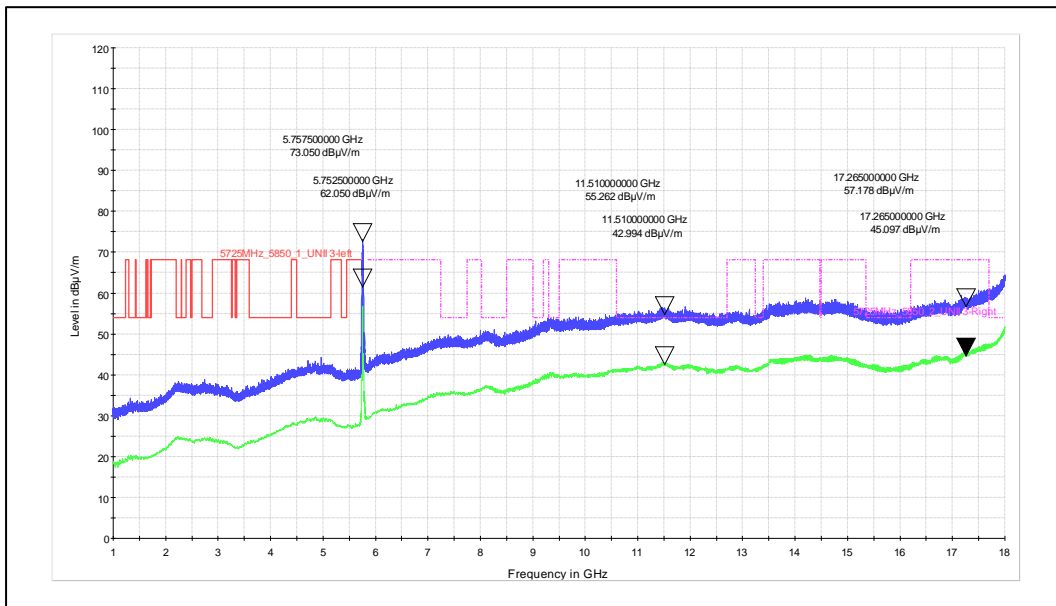

Modulation 802.11ac VHT40

Data Rate: MCS0

Channel Frequency: 5190MHz

Frequency Range: 1GHz – 18GHz

Antenna Polarization: Vertical

Frequency Range: 1GHz – 18GHz

Antenna Polarization: Horizontal

Channel Frequency: 5230MHz

Frequency Range: 1GHz – 18GHz

Antenna Polarization: Vertical

Frequency Range: 1GHz – 18GHz

Antenna Polarization: Horizontal

Test Plots

IN24WR8Y 001

Channel Frequency: 5755MHz

Frequency Range: 1GHz – 18GHz

Antenna Polarization: Vertical

Frequency Range: 1GHz – 18GHz

Antenna Polarization: Horizontal

Test Plots

IN24WR8Y 001

Channel Frequency: 5795MHz

Frequency Range: 1GHz – 18GHz

Antenna Polarization: Vertical

Frequency Range: 1GHz – 18GHz

Antenna Polarization: Horizontal

Test Plots

IN24WR8Y 001

Data Rate: MCS9
Channel Frequency: 5190MHz

Frequency Range: 1GHz – 18GHz

Antenna Polarization: Vertical

Frequency Range: 1GHz – 18GHz