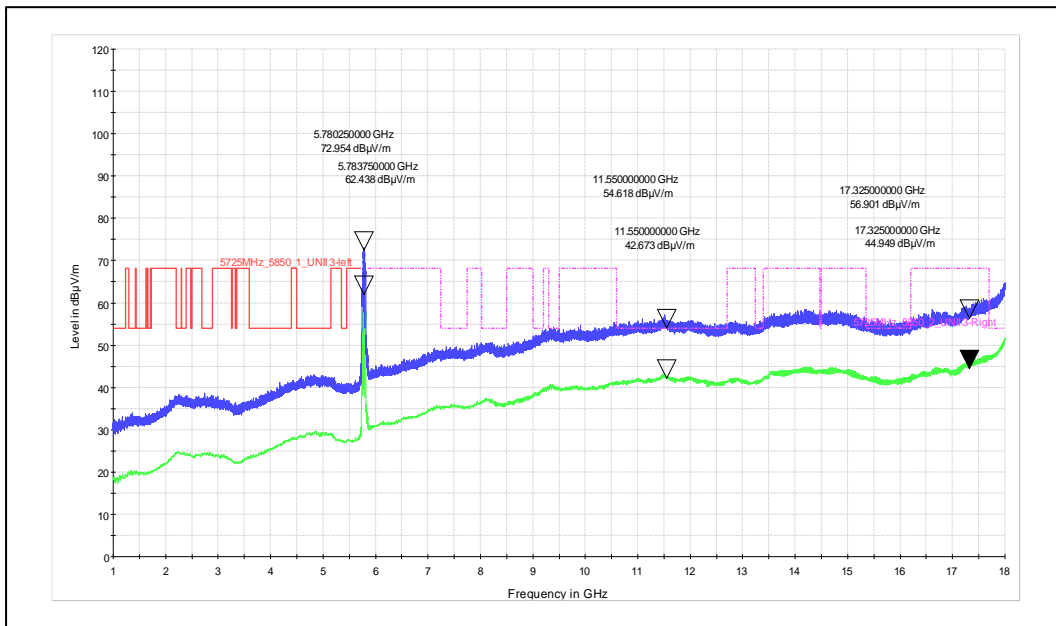

Channel Frequency: 5210MHz

Frequency Range: 1GHz – 18GHz

Antenna Polarization: Vertical

Frequency Range: 1GHz – 18GHz

Antenna Polarization: Horizontal

Channel Frequency: 5775MHz

Frequency Range: 1GHz – 18GHz

Antenna Polarization: Vertical

Frequency Range: 1GHz – 18GHz

Antenna Polarization: Horizontal

Test Plots

IN24WR8Y 001

Data Rate: MCS9
Channel Frequency: 5210MHz

Frequency Range: 1GHz – 18GHz

Antenna Polarization: Vertical

Frequency Range: 1GHz – 18GHz

Antenna Polarization: Horizontal

Channel Frequency: 5775MHz

Frequency Range: 1GHz – 18GHz

Antenna Polarization: Vertical

Frequency Range: 1GHz – 18GHz

Antenna Polarization: Horizontal

Frequency Range: 18GHz – 26GHz

Antenna Polarization: Vertical

Frequency Range: 18GHz – 26GHz

Antenna Polarization: Horizontal