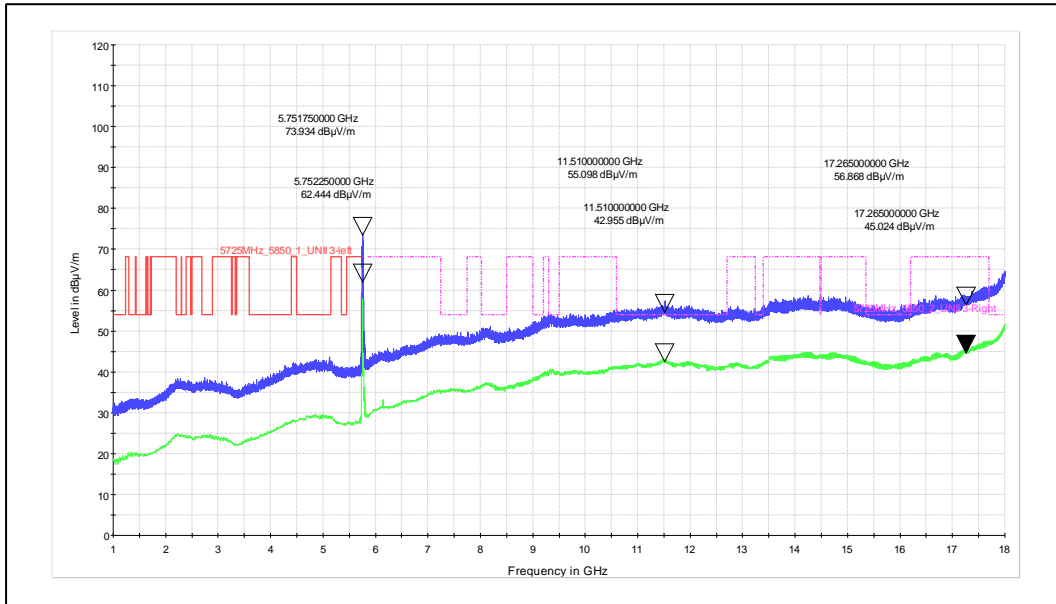

Frequency Range: 1GHz – 18GHz

Antenna Polarization: Horizontal

Test Plots

IN24WR8Y 001

Data Rate: MCS9
Channel Frequency: 5190MHz

Frequency Range: 1GHz – 18GHz

Antenna Polarization: Vertical

Frequency Range: 1GHz – 18GHz

Antenna Polarization: Horizontal

Channel Frequency: 5230MHz

Frequency Range: 1GHz – 18GHz

Antenna Polarization: Vertical

Frequency Range: 1GHz – 18GHz

Antenna Polarization: Horizontal

Test Plots

IN24WR8Y 001

Channel Frequency: 5755MHz

Frequency Range: 1GHz – 18GHz

Antenna Polarization: Vertical

Frequency Range: 1GHz – 18GHz

Antenna Polarization: Horizontal

Test Plots

IN24WR8Y 001

Channel Frequency: 5795MHz

Frequency Range: 1GHz – 18GHz

Antenna Polarization: Vertical

Frequency Range: 1GHz – 18GHz

Antenna Polarization: Horizontal

Test Plots

IN24WR8Y 001

Modulation 802.11ac VHT40

Data Rate: MCS0