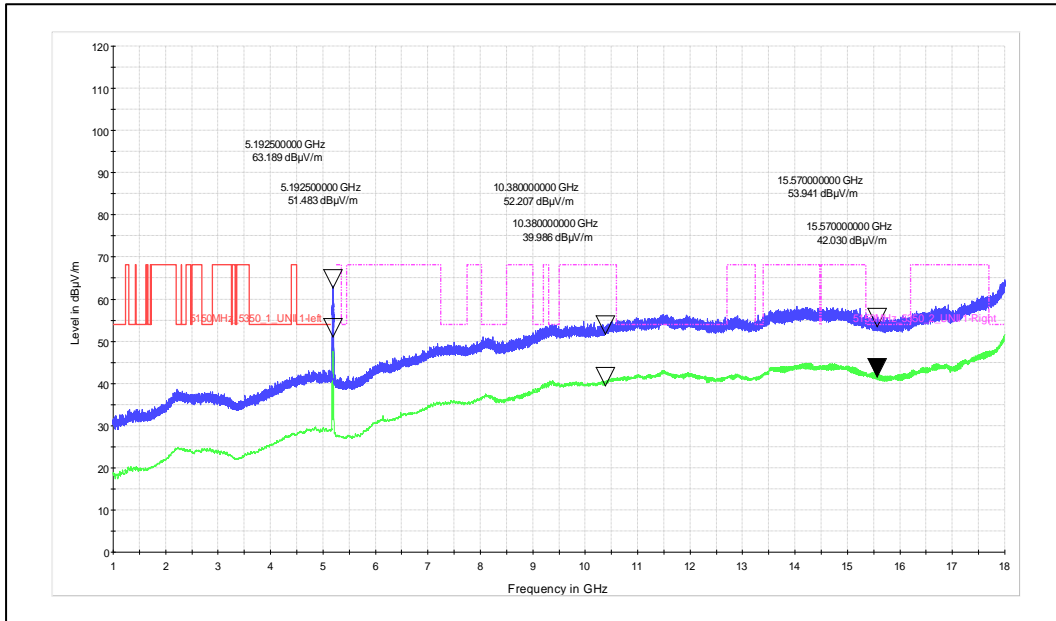

Antenna Polarization: Vertical

Frequency Range: 1GHz – 18GHz

Antenna Polarization: Horizontal

Channel Frequency: 5755MHz

Frequency Range: 1GHz – 18GHz

Antenna Polarization: Vertical

Frequency Range: 1GHz – 18GHz

Antenna Polarization: Horizontal

Test Plots

IN24WR8Y 001

Channel Frequency: 5795MHz

Frequency Range: 1GHz – 18GHz

Antenna Polarization: Vertical

Frequency Range: 1GHz – 18GHz

Antenna Polarization: Horizontal

Modulation 802.11ac VHT40

Data Rate: MCS0

Channel Frequency: 5190MHz

Frequency Range: 1GHz – 18GHz

Antenna Polarization: Vertical

Frequency Range: 1GHz – 18GHz

Antenna Polarization: Horizontal

Channel Frequency: 5230MHz