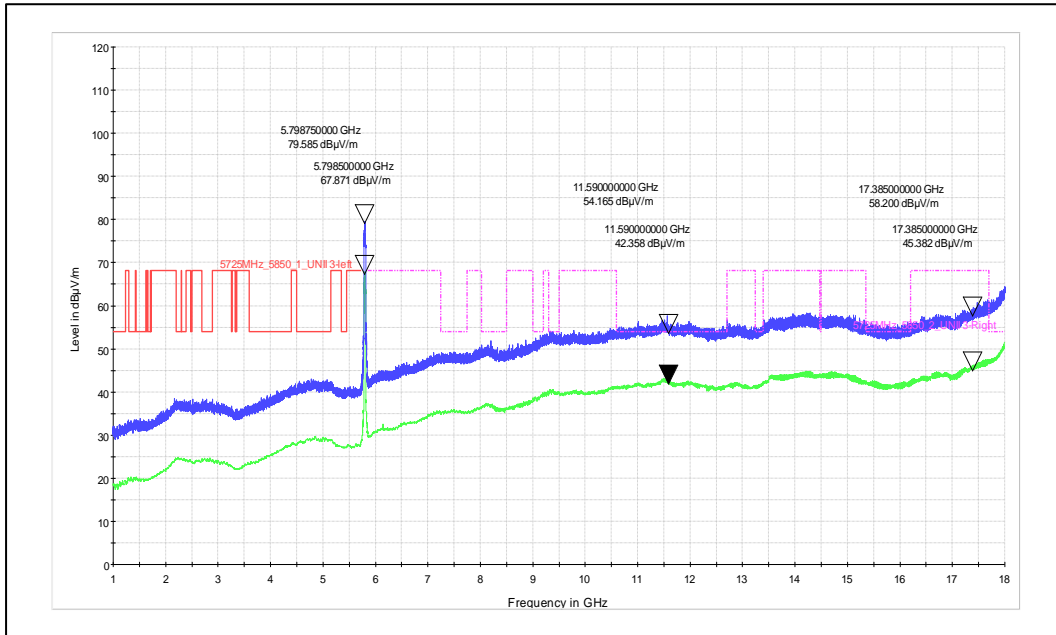

Antenna Polarization: Vertical

Frequency Range: 1GHz – 18GHz

Antenna Polarization: Horizontal

Channel Frequency: 5755MHz

Frequency Range: 1GHz – 18GHz

Antenna Polarization: Vertical

Frequency Range: 1GHz – 18GHz

Antenna Polarization: Horizontal

Test Plots

IN24WR8Y 001

Channel Frequency: 5795MHz

Frequency Range: 1GHz – 18GHz

Antenna Polarization: Vertical

Frequency Range: 1GHz – 18GHz

Antenna Polarization: Horizontal

Modulation 802.11ac VHT40

Data Rate: MCS0

Channel Frequency: 5190MHz

Frequency Range: 1GHz – 18GHz

Antenna Polarization: Vertical

Frequency Range: 1GHz – 18GHz

Antenna Polarization: Horizontal

Channel Frequency: 5230MHz