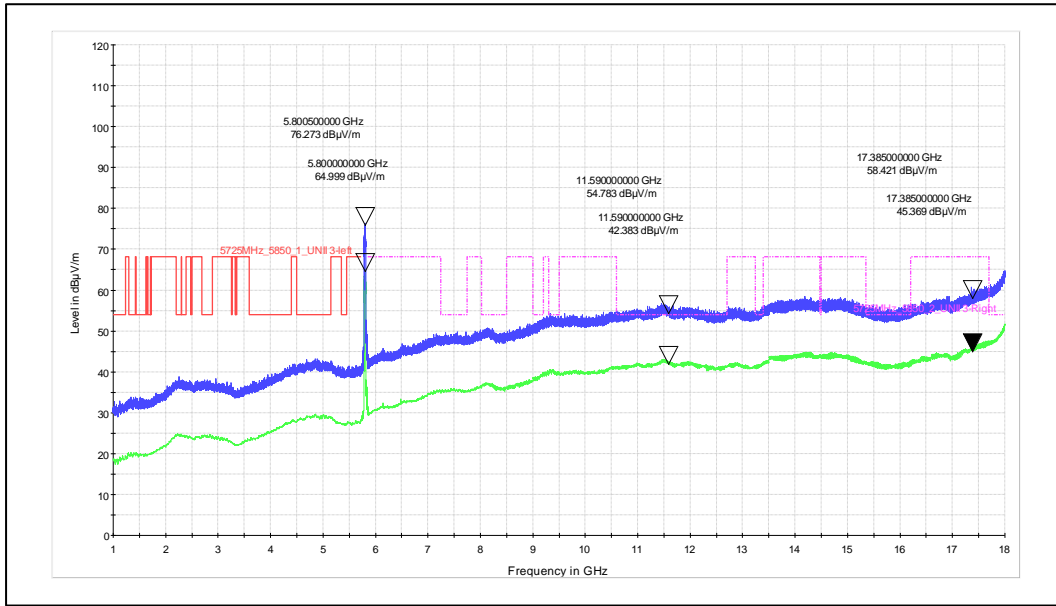

Antenna Polarization: Horizontal

Channel Frequency: 5230MHz

Frequency Range: 1GHz – 18GHz

Antenna Polarization: Vertical

Frequency Range: 1GHz – 18GHz

Antenna Polarization: Horizontal

Test Plots

IN24WR8Y 001

Channel Frequency: 5755MHz

Frequency Range: 1GHz – 18GHz

Antenna Polarization: Vertical

Frequency Range: 1GHz – 18GHz

Antenna Polarization: Horizontal

Test Plots

IN24WR8Y 001

Channel Frequency: 5795MHz

Frequency Range: 1GHz – 18GHz

Antenna Polarization: Vertical

Frequency Range: 1GHz – 18GHz

Antenna Polarization: Horizontal

Test Plots

IN24WR8Y 001

Modulation 802.11ac VHT40

Data Rate: MCS0

Channel Frequency: 5210MHz

Frequency Range: 1GHz – 18GHz

Antenna Polarization: Vertical

Frequency Range: 1GHz – 18GHz

Antenna Polarization: Horizontal

Channel Frequency: 5775MHz

Frequency Range: 1GHz – 18GHz