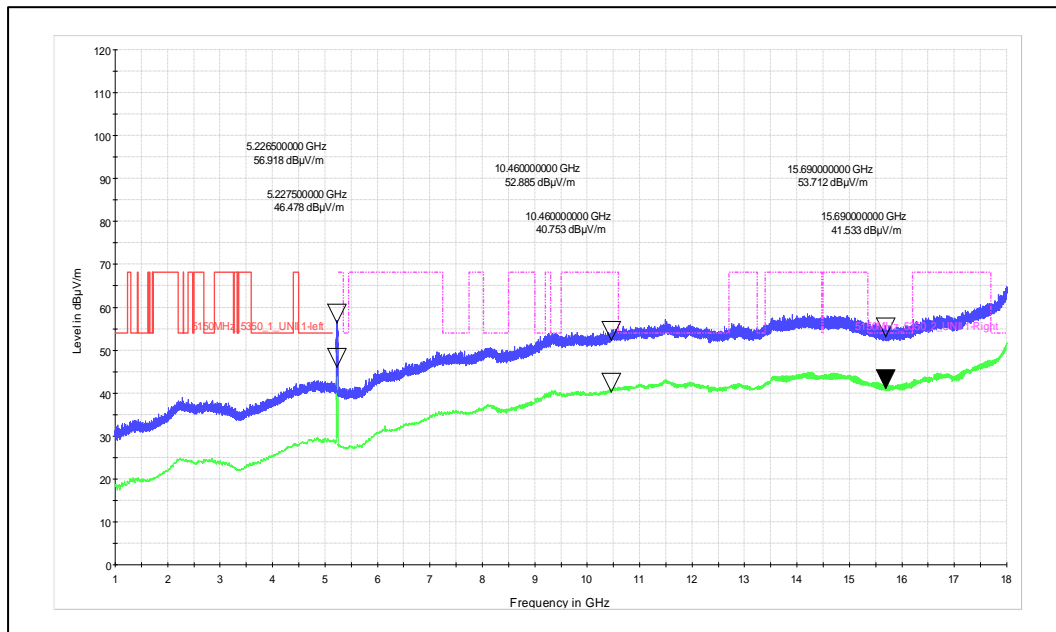

Antenna Polarization: Horizontal

Test Plots

IN24WR8Y 001

Channel Frequency: 5795MHz

Frequency Range: 1GHz – 18GHz

Antenna Polarization: Vertical

Frequency Range: 1GHz – 18GHz

Antenna Polarization: Horizontal

Modulation 802.11ac VHT40

Data Rate: MCS0

Channel Frequency: 5190MHz

Frequency Range: 1GHz – 18GHz

Antenna Polarization: Vertical

Frequency Range: 1GHz – 18GHz

Antenna Polarization: Horizontal

Channel Frequency: 5230MHz

Frequency Range: 1GHz – 18GHz

Antenna Polarization: Vertical

Frequency Range: 1GHz – 18GHz

Antenna Polarization: Horizontal

Test Plots

IN24WR8Y 001

Channel Frequency: 5755MHz

Frequency Range: 1GHz – 18GHz

Antenna Polarization: Vertical

Frequency Range: 1GHz – 18GHz

Antenna Polarization: Horizontal

Test Plots

IN24WR8Y 001

Channel Frequency: 5795MHz

Frequency Range: 1GHz – 18GHz

Antenna Polarization: Vertical