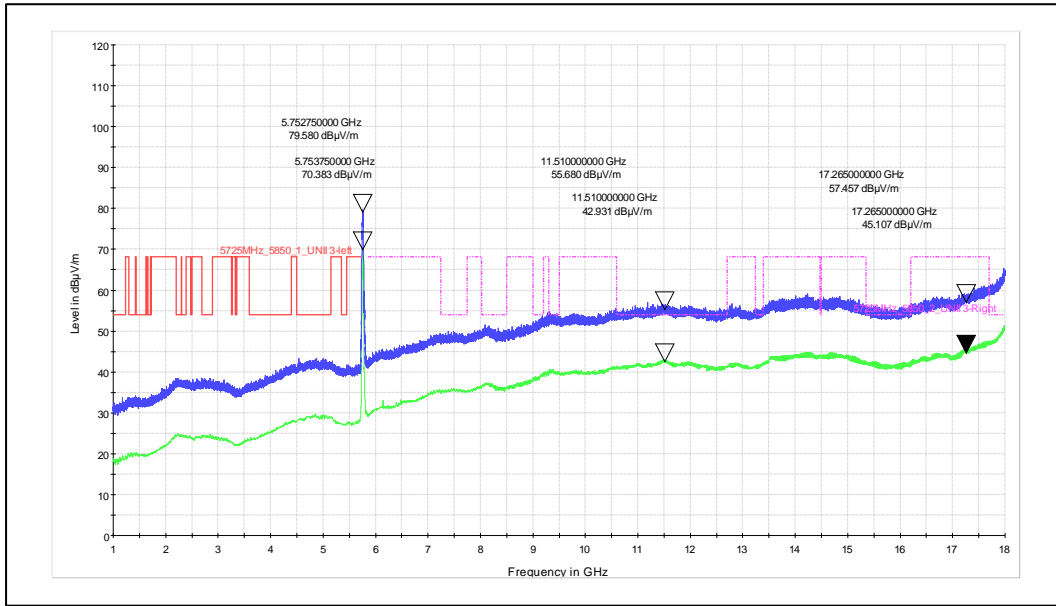

Test Plots

IN24WR8Y 001

Channel Frequency: 5755MHz

Frequency Range: 1GHz – 18GHz

Antenna Polarization: Vertical

Frequency Range: 1GHz – 18GHz

Antenna Polarization: Horizontal

Channel Frequency: 5795MHz

Frequency Range: 1GHz – 18GHz

Antenna Polarization: Vertical

Frequency Range: 1GHz – 18GHz

Antenna Polarization: Horizontal

Test Plots

IN24WR8Y 001

Data Rate: MCS7

Channel Frequency: 5190MHz