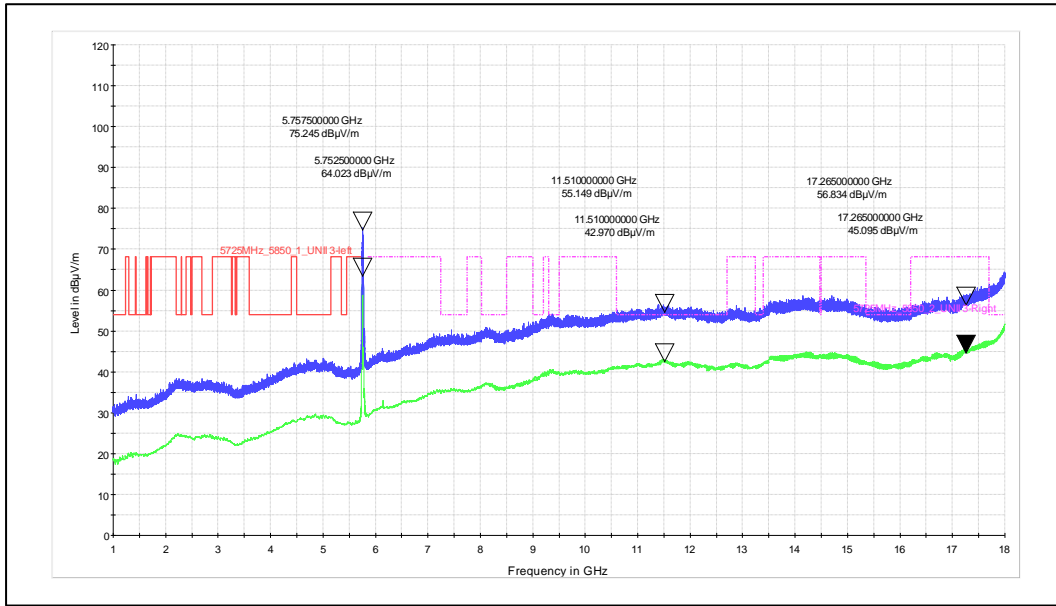

Modulation 802.11ac VHT40

Data Rate: MCS0

Channel Frequency: 5190MHz

Frequency Range: 1GHz – 18GHz

Antenna Polarization: Vertical

Frequency Range: 1GHz – 18GHz

Antenna Polarization: Horizontal

Channel Frequency: 5230MHz

Frequency Range: 1GHz – 18GHz

Antenna Polarization: Vertical

Frequency Range: 1GHz – 18GHz

Antenna Polarization: Horizontal

Test Plots

IN24WR8Y 001

Channel Frequency: 5755MHz

Frequency Range: 1GHz – 18GHz

Antenna Polarization: Vertical

Frequency Range: 1GHz – 18GHz

Antenna Polarization: Horizontal

Test Plots

IN24WR8Y 001

Channel Frequency: 5795MHz

Frequency Range: 1GHz – 18GHz

Antenna Polarization: Vertical

Frequency Range: 1GHz – 18GHz

Antenna Polarization: Horizontal

Test Plots

IN24WR8Y 001

Data Rate: MCS9
Channel Frequency: 5190MHz

Frequency Range: 1GHz – 18GHz

Antenna Polarization: Vertical

Frequency Range: 1GHz – 18GHz