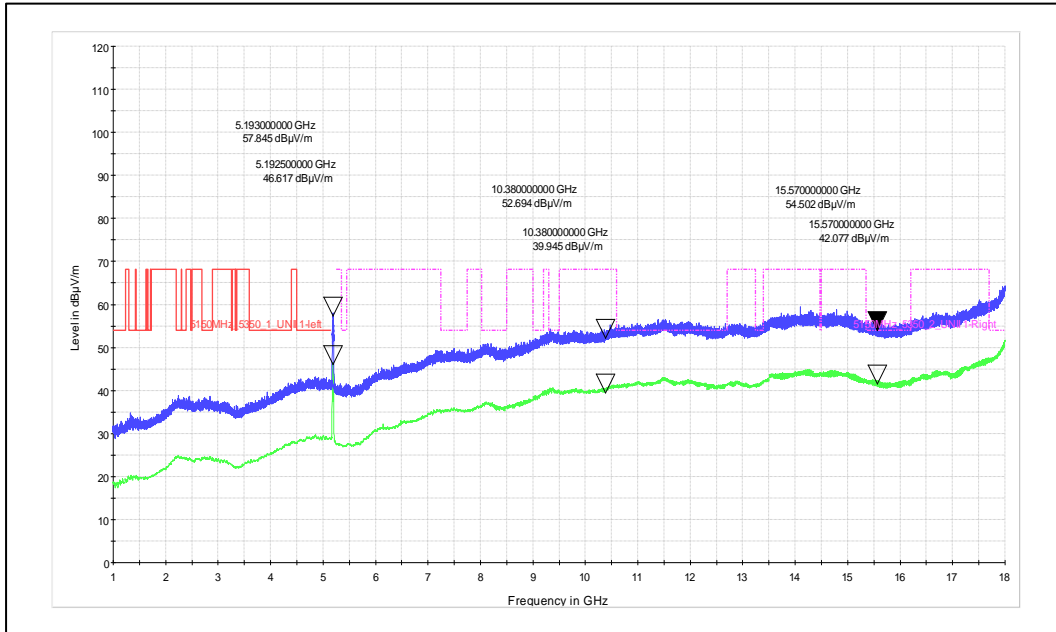

Frequency Range: 1GHz – 18GHz

Antenna Polarization: Vertical

Frequency Range: 1GHz – 18GHz

Antenna Polarization: Horizontal

Test Plots

IN24WR8Y 001

Data Rate: MCS7

Channel Frequency: 5190MHz

Frequency Range: 1GHz – 18GHz

Antenna Polarization: Vertical

Frequency Range: 1GHz – 18GHz

Antenna Polarization: Horizontal

Test Plots

IN24WR8Y 001

Channel Frequency: 5230MHz

Frequency Range: 1GHz – 18GHz

Antenna Polarization: Vertical

Frequency Range: 1GHz – 18GHz

Antenna Polarization: Horizontal

Channel Frequency: 5755MHz

Frequency Range: 1GHz – 18GHz

Antenna Polarization: Vertical

Frequency Range: 1GHz – 18GHz