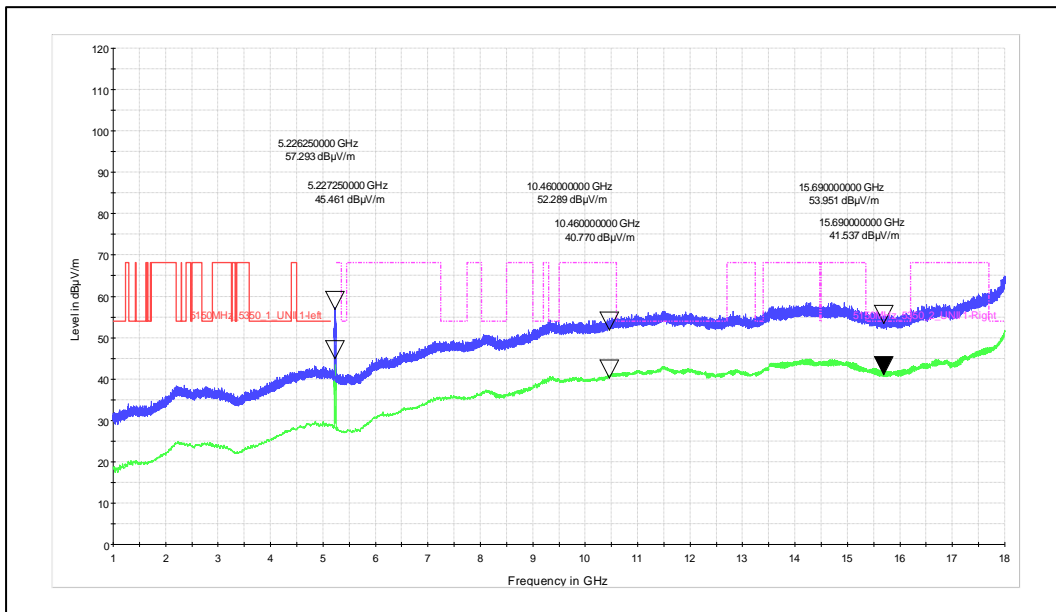

Antenna Polarization: Vertical

Frequency Range: 1GHz – 18GHz

Antenna Polarization: Horizontal

Test Plots

IN24WR8Y 001

Channel Frequency: 5795MHz

Frequency Range: 1GHz – 18GHz

Antenna Polarization: Vertical

Frequency Range: 1GHz – 18GHz

Antenna Polarization: Horizontal

Test Plots

IN24WR8Y 001

Data Rate: MCS9
Channel Frequency: 5190MHz

Frequency Range: 1GHz – 18GHz

Antenna Polarization: Vertical

Frequency Range: 1GHz – 18GHz

Antenna Polarization: Horizontal

Channel Frequency: 5230MHz

Frequency Range: 1GHz – 18GHz

Antenna Polarization: Vertical

Frequency Range: 1GHz – 18GHz

Antenna Polarization: Horizontal

Test Plots

IN24WR8Y 001