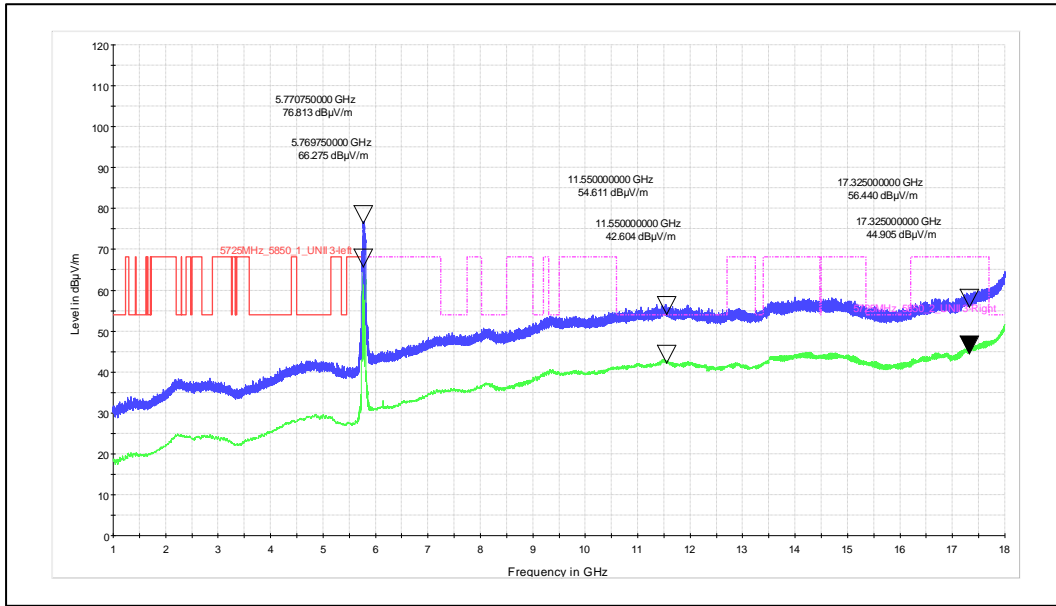

Channel Frequency: 5210MHz

Frequency Range: 1GHz – 18GHz

Antenna Polarization: Vertical

Frequency Range: 1GHz – 18GHz

Antenna Polarization: Horizontal

Channel Frequency: 5775MHz

Frequency Range: 1GHz – 18GHz

Antenna Polarization: Vertical

Frequency Range: 1GHz – 18GHz

Antenna Polarization: Horizontal

Test Plots

IN24WR8Y 001

Data Rate: MCS9
Channel Frequency: 5210MHz

Frequency Range: 1GHz – 18GHz

Antenna Polarization: Vertical

Frequency Range: 1GHz – 18GHz

Antenna Polarization: Horizontal

Channel Frequency: 5775MHz

Frequency Range: 1GHz – 18GHz

Antenna Polarization: Vertical

Frequency Range: 1GHz – 18GHz

Antenna Polarization: Horizontal

Frequency Range: 18GHz – 26GHz

Antenna Polarization: Vertical

Frequency Range: 18GHz – 26GHz

Antenna Polarization: Horizontal