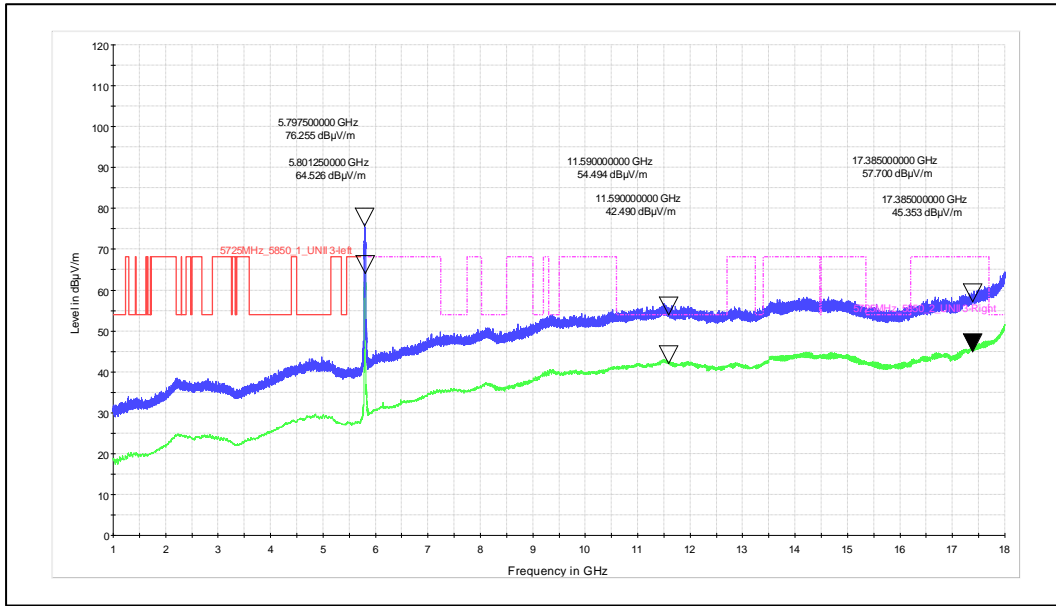

Modulation 802.11ac VHT40

Data Rate: MCS0

Channel Frequency: 5190MHz

Frequency Range: 1GHz – 18GHz

Antenna Polarization: Vertical

Frequency Range: 1GHz – 18GHz

Antenna Polarization: Horizontal

Channel Frequency: 5230MHz

Frequency Range: 1GHz – 18GHz

Antenna Polarization: Vertical

Frequency Range: 1GHz – 18GHz

Antenna Polarization: Horizontal

Test Plots

IN24WR8Y 001

Channel Frequency: 5755MHz

Frequency Range: 1GHz – 18GHz

Antenna Polarization: Vertical

Frequency Range: 1GHz – 18GHz

Antenna Polarization: Horizontal

Test Plots

IN24WR8Y 001

Channel Frequency: 5795MHz

Frequency Range: 1GHz – 18GHz

Antenna Polarization: Vertical

Frequency Range: 1GHz – 18GHz

Antenna Polarization: Horizontal

Test Plots

IN24WR8Y 001

Data Rate: MCS9
Channel Frequency: 5190MHz

Frequency Range: 1GHz – 18GHz

Antenna Polarization: Vertical

Frequency Range: 1GHz – 18GHz