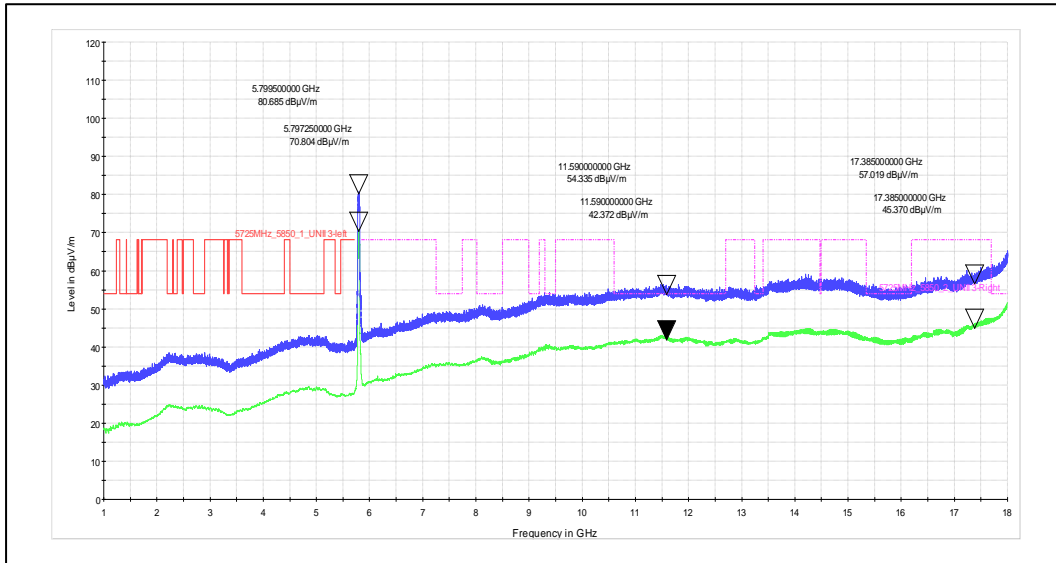

Test Plots

IN24WR8Y 001

Channel Frequency: 5755MHz

Frequency Range: 1GHz – 18GHz

Antenna Polarization: Vertical

Frequency Range: 1GHz – 18GHz

Antenna Polarization: Horizontal

Channel Frequency: 5795MHz

Frequency Range: 1GHz – 18GHz

Antenna Polarization: Vertical

Frequency Range: 1GHz – 18GHz

Antenna Polarization: Horizontal

Test Plots

IN24WR8Y 001

Data Rate: MCS7

Channel Frequency: 5190MHz