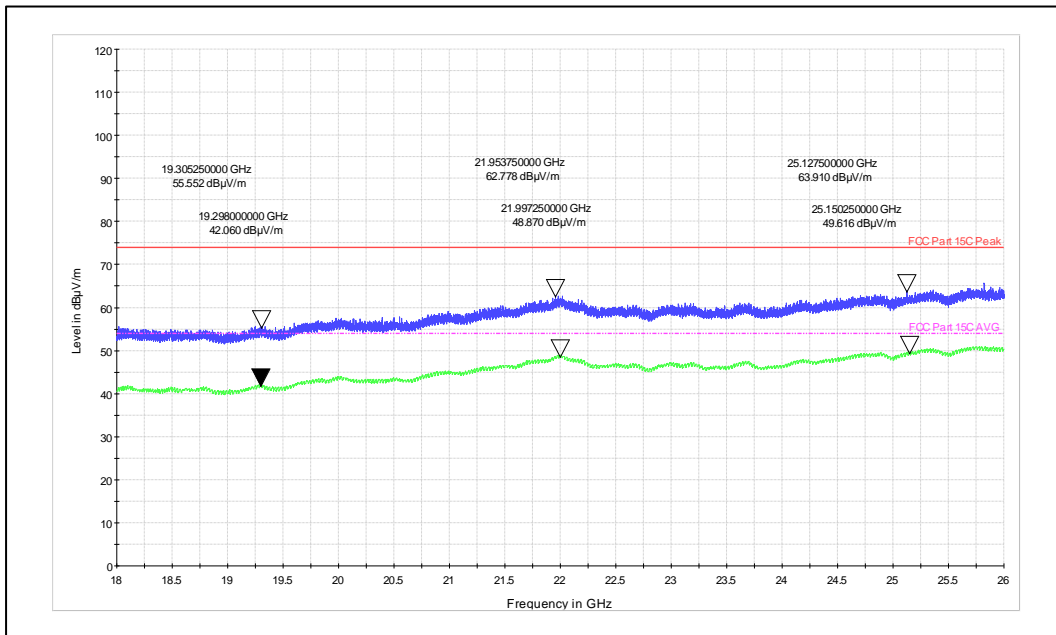

Channel Frequency: 5210MHz

Frequency Range: 1GHz – 18GHz

Antenna Polarization: Vertical

Frequency Range: 1GHz – 18GHz

Antenna Polarization: Horizontal

Channel Frequency: 5775MHz

Frequency Range: 1GHz – 18GHz

Antenna Polarization: Vertical

Frequency Range: 1GHz – 18GHz

Antenna Polarization: Horizontal

Test Plots

IN24WR8Y 001

Data Rate: MCS9
Channel Frequency: 5210MHz

Frequency Range: 1GHz – 18GHz

Antenna Polarization: Vertical

Frequency Range: 1GHz – 18GHz

Antenna Polarization: Horizontal

Channel Frequency: 5775MHz

Frequency Range: 1GHz – 18GHz

Antenna Polarization: Vertical

Frequency Range: 1GHz – 18GHz

Antenna Polarization: Horizontal

Frequency Range: 18GHz – 26GHz

Antenna Polarization: Vertical

Frequency Range: 18GHz – 26GHz

Antenna Polarization: Horizontal