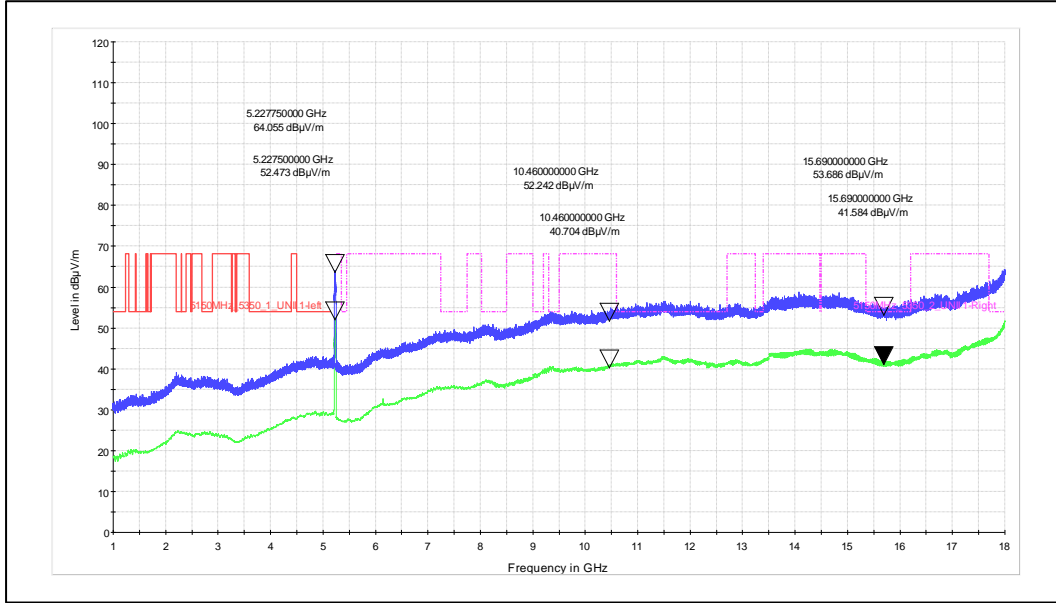

Frequency Range: 1GHz – 18GHz

Antenna Polarization: Vertical

Frequency Range: 1GHz – 18GHz

Antenna Polarization: Horizontal

Test Plots

IN24WR8Y 001

Data Rate: MCS7

Channel Frequency: 5190MHz

Frequency Range: 1GHz – 18GHz

Antenna Polarization: Vertical

Frequency Range: 1GHz – 18GHz

Antenna Polarization: Horizontal

Test Plots

IN24WR8Y 001

Channel Frequency: 5230MHz

Frequency Range: 1GHz – 18GHz

Antenna Polarization: Vertical

Frequency Range: 1GHz – 18GHz

Antenna Polarization: Horizontal

Channel Frequency: 5755MHz

Frequency Range: 1GHz – 18GHz

Antenna Polarization: Vertical

Frequency Range: 1GHz – 18GHz

Modulation 802.11ac VHT40

Data Rate: MCS0

Channel Frequency: 5190MHz

Frequency Range: 1GHz – 18GHz

Antenna Polarization: Vertical

Frequency Range: 1GHz – 18GHz

Antenna Polarization: Horizontal

Channel Frequency: 5230MHz