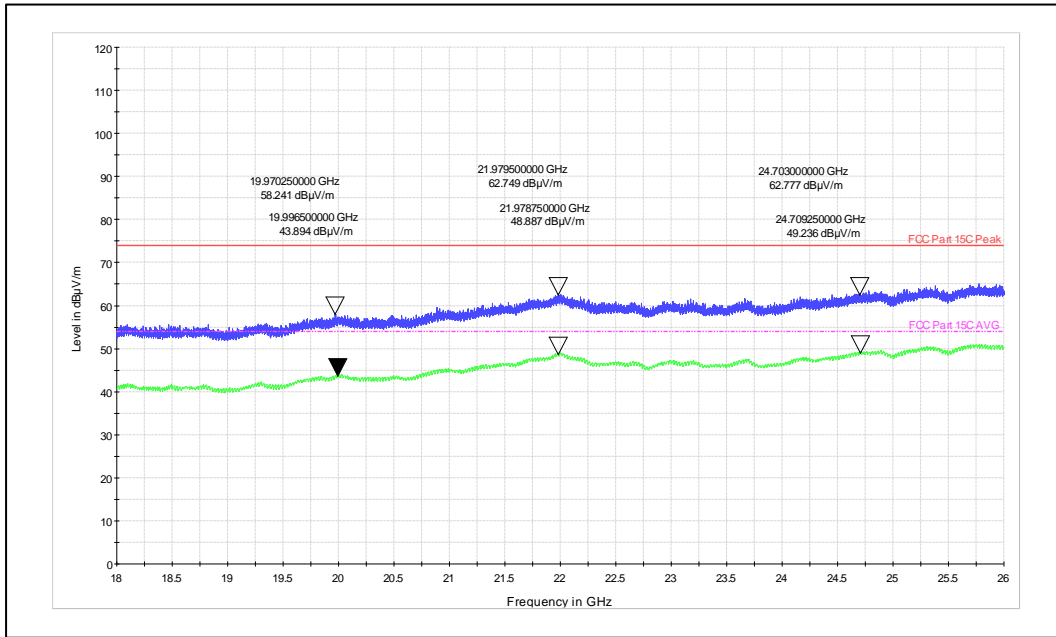

Channel Frequency: 5210MHz

Frequency Range: 1GHz – 18GHz

Antenna Polarization: Vertical

Frequency Range: 1GHz – 18GHz

Antenna Polarization: Horizontal

Channel Frequency: 5775MHz

Frequency Range: 1GHz – 18GHz

Antenna Polarization: Vertical

Frequency Range: 1GHz – 18GHz

Antenna Polarization: Horizontal

Test Plots

IN24WR8Y 001

Data Rate: MCS9
Channel Frequency: 5210MHz

Frequency Range: 1GHz – 18GHz

Antenna Polarization: Vertical

Frequency Range: 1GHz – 18GHz

Antenna Polarization: Horizontal

Channel Frequency: 5775MHz

Frequency Range: 1GHz – 18GHz

Antenna Polarization: Vertical

Frequency Range: 1GHz – 18GHz

Antenna Polarization: Horizontal

Frequency Range: 18GHz – 26GHz

Antenna Polarization: Vertical

Frequency Range: 18GHz – 26GHz

Antenna Polarization: Horizontal