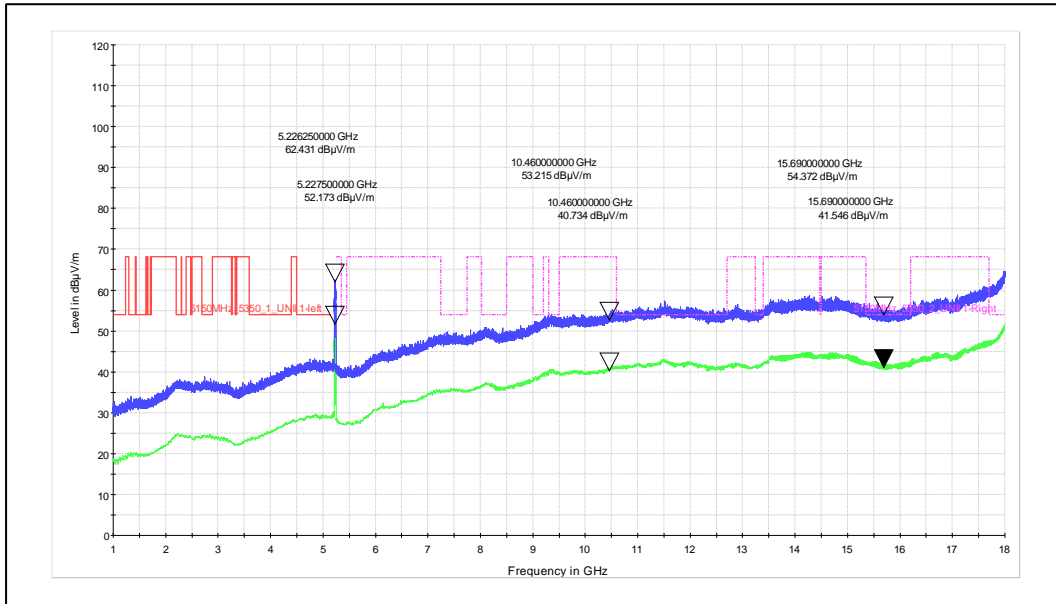

Antenna Polarization: Horizontal

Test Plots

IN24WR8Y 001

Channel Frequency: 5795MHz

Frequency Range: 1GHz – 18GHz

Antenna Polarization: Vertical

Frequency Range: 1GHz – 18GHz

Antenna Polarization: Horizontal

Modulation 802.11ac VHT40

Data Rate: MCS0

Channel Frequency: 5190MHz

Frequency Range: 1GHz – 18GHz

Antenna Polarization: Vertical

Frequency Range: 1GHz – 18GHz

Antenna Polarization: Horizontal

Channel Frequency: 5230MHz

Frequency Range: 1GHz – 18GHz

Antenna Polarization: Vertical

Frequency Range: 1GHz – 18GHz

Antenna Polarization: Horizontal

Test Plots

IN24WR8Y 001

Channel Frequency: 5755MHz

Frequency Range: 1GHz – 18GHz

Antenna Polarization: Vertical

Frequency Range: 1GHz – 18GHz

Antenna Polarization: Horizontal

Test Plots

IN24WR8Y 001

Channel Frequency: 5795MHz

Frequency Range: 1GHz – 18GHz

Antenna Polarization: Vertical