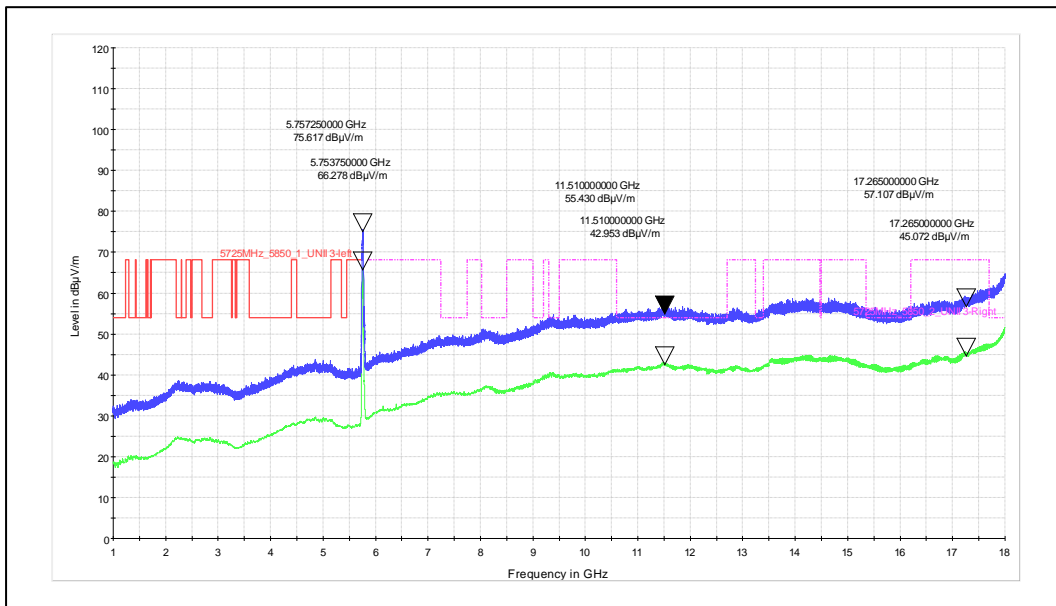

Test Plots

IN24WR8Y 001

Channel Frequency: 5755MHz

Frequency Range: 1GHz – 18GHz

Antenna Polarization: Vertical

Frequency Range: 1GHz – 18GHz

Antenna Polarization: Horizontal

Channel Frequency: 5795MHz

Frequency Range: 1GHz – 18GHz

Antenna Polarization: Vertical

Frequency Range: 1GHz – 18GHz

Antenna Polarization: Horizontal

Test Plots

IN24WR8Y 001

Data Rate: MCS7

Channel Frequency: 5190MHz