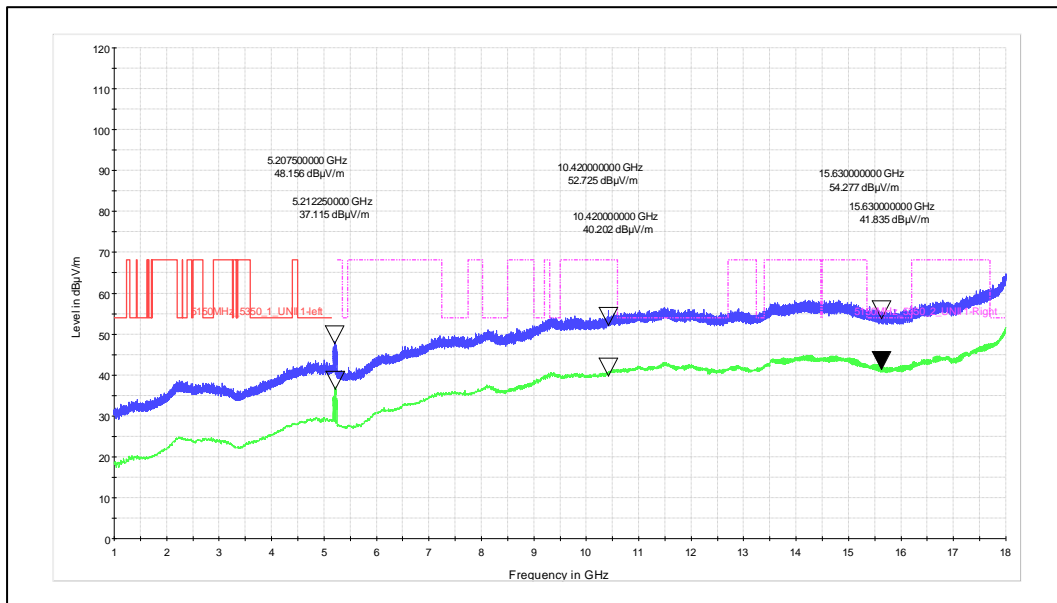

Channel Frequency: 5755MHz

Frequency Range: 1GHz – 18GHz

Antenna Polarization: Vertical

Frequency Range: 1GHz – 18GHz

Antenna Polarization: Horizontal

Test Plots

IN24WR8Y 001

Channel Frequency: 5795MHz

Frequency Range: 1GHz – 18GHz

Antenna Polarization: Vertical

Frequency Range: 1GHz – 18GHz

Antenna Polarization: Horizontal

Test Plots

IN24WR8Y 001

Modulation 802.11ac VHT40

Data Rate: MCS0

Channel Frequency: 5210MHz

Frequency Range: 1GHz – 18GHz

Antenna Polarization: Vertical

Frequency Range: 1GHz – 18GHz

Antenna Polarization: Horizontal

Channel Frequency: 5775MHz

Frequency Range: 1GHz – 18GHz

Antenna Polarization: Vertical

Frequency Range: 1GHz – 18GHz

Antenna Polarization: Horizontal

Test Plots

IN24WR8Y 001

Data Rate: MCS9
Channel Frequency: 5210MHz

Frequency Range: 1GHz – 18GHz

Antenna Polarization: Vertical