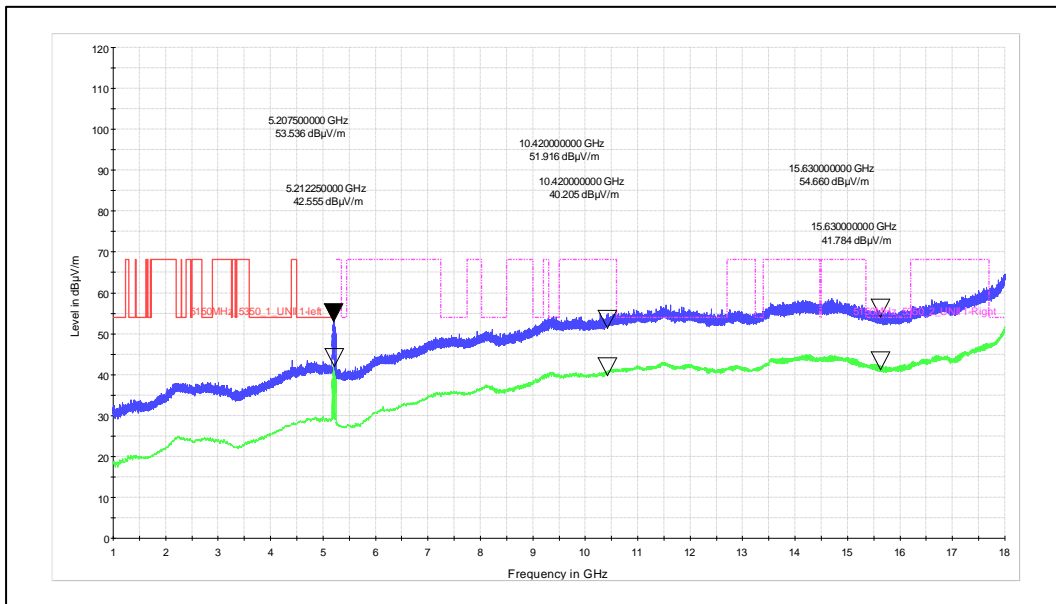

Channel Frequency: 5210MHz

Frequency Range: 1GHz – 18GHz

Antenna Polarization: Vertical

Frequency Range: 1GHz – 18GHz

Antenna Polarization: Horizontal

Channel Frequency: 5775MHz

Frequency Range: 1GHz – 18GHz

Antenna Polarization: Vertical

Frequency Range: 1GHz – 18GHz

Antenna Polarization: Horizontal

Test Plots

IN24WR8Y 001

Data Rate: MCS9
Channel Frequency: 5210MHz

Frequency Range: 1GHz – 18GHz

Antenna Polarization: Vertical

Frequency Range: 1GHz – 18GHz

Antenna Polarization: Horizontal

Channel Frequency: 5775MHz

Frequency Range: 1GHz – 18GHz

Antenna Polarization: Vertical

Frequency Range: 1GHz – 18GHz

Antenna Polarization: Horizontal

Frequency Range: 18GHz – 26GHz

Antenna Polarization: Vertical

Frequency Range: 18GHz – 26GHz

Antenna Polarization: Horizontal