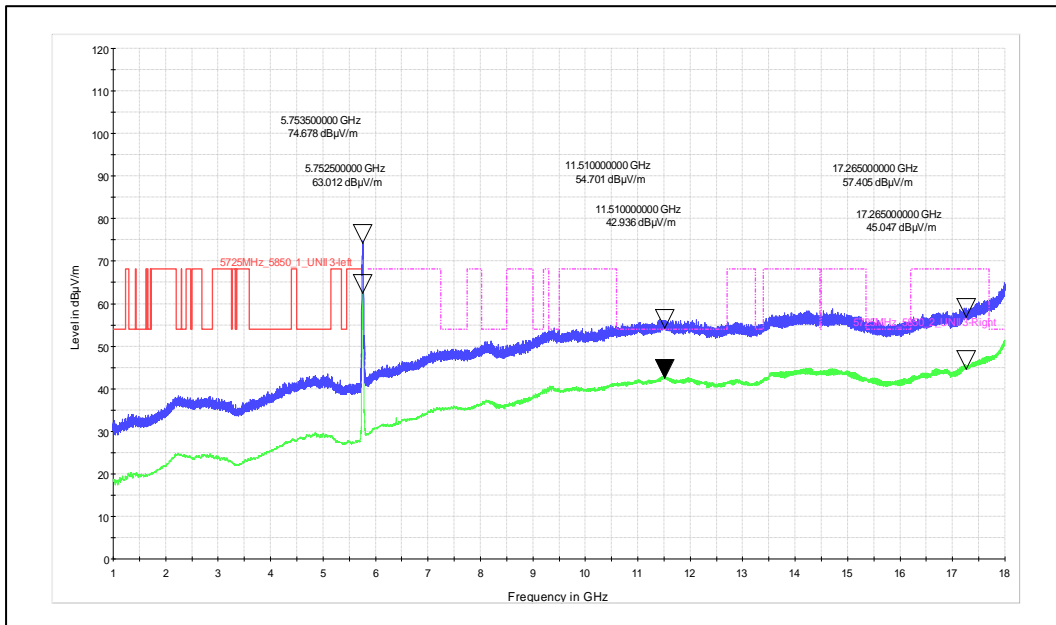

Antenna Polarization: Vertical

Frequency Range: 1GHz – 18GHz

Antenna Polarization: Horizontal

Channel Frequency: 5755MHz

Frequency Range: 1GHz – 18GHz

Antenna Polarization: Vertical

Frequency Range: 1GHz – 18GHz

Antenna Polarization: Horizontal

Test Plots

IN24WR8Y 001

Channel Frequency: 5795MHz

Frequency Range: 1GHz – 18GHz

Antenna Polarization: Vertical

Frequency Range: 1GHz – 18GHz

Antenna Polarization: Horizontal

Modulation 802.11ac VHT40

Data Rate: MCS0

Channel Frequency: 5190MHz

Frequency Range: 1GHz – 18GHz

Antenna Polarization: Vertical

Frequency Range: 1GHz – 18GHz

Antenna Polarization: Horizontal

Channel Frequency: 5230MHz