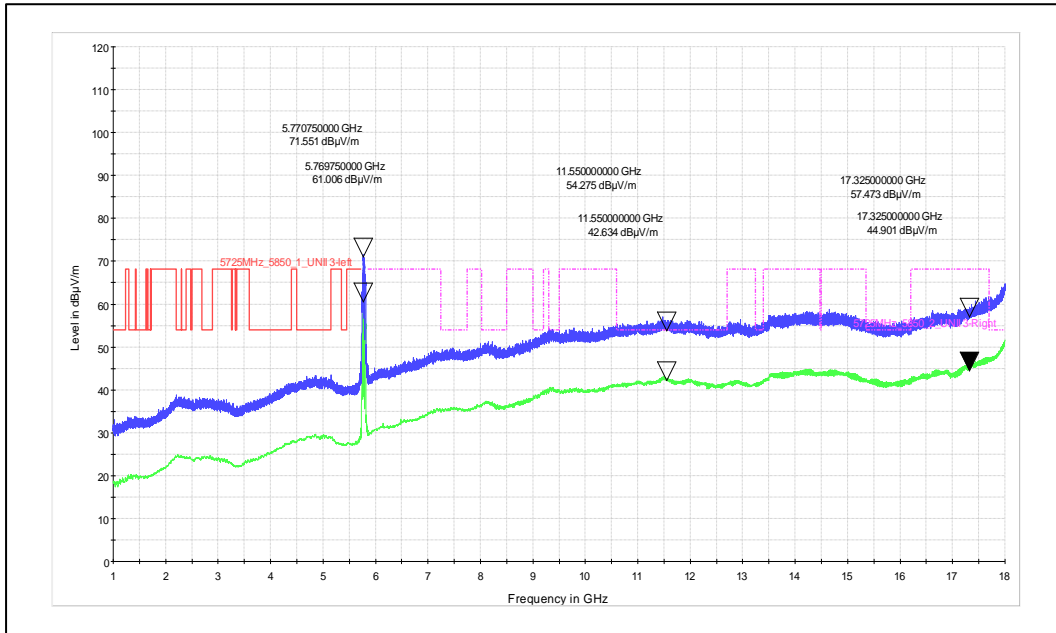

Frequency Range: 1GHz – 18GHz

Antenna Polarization: Vertical

Frequency Range: 1GHz – 18GHz

Antenna Polarization: Horizontal

Test Plots

IN24WR8Y 001

Modulation 802.11ac VHT40

Data Rate: MCS0

Channel Frequency: 5210MHz

Frequency Range: 1GHz – 18GHz

Antenna Polarization: Vertical

Frequency Range: 1GHz – 18GHz

Antenna Polarization: Horizontal

Channel Frequency: 5775MHz

Frequency Range: 1GHz – 18GHz

Antenna Polarization: Vertical

Frequency Range: 1GHz – 18GHz

Antenna Polarization: Horizontal

Test Plots

IN24WR8Y 001

Data Rate: MCS9
Channel Frequency: 5210MHz

Frequency Range: 1GHz – 18GHz

Antenna Polarization: Vertical

Frequency Range: 1GHz – 18GHz

Antenna Polarization: Horizontal

Channel Frequency: 5775MHz

Frequency Range: 1GHz – 18GHz

Antenna Polarization: Vertical

Frequency Range: 1GHz – 18GHz

Antenna Polarization: Horizontal