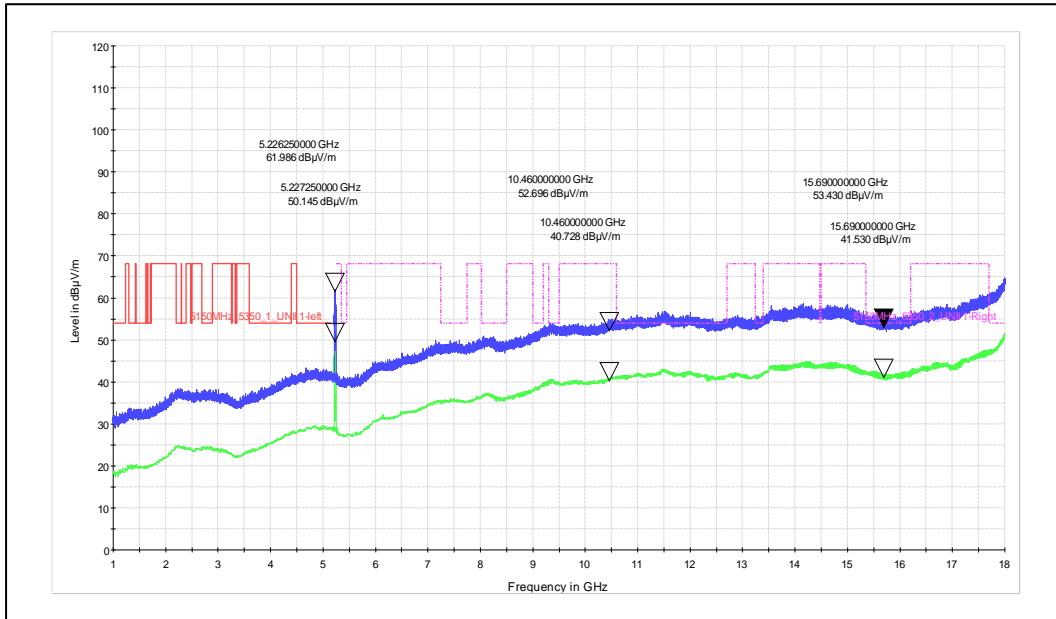

Antenna Polarization: Vertical

Frequency Range: 1GHz – 18GHz

Antenna Polarization: Horizontal

Test Plots

IN24WR8Y 001

Channel Frequency: 5795MHz

Frequency Range: 1GHz – 18GHz

Antenna Polarization: Vertical

Frequency Range: 1GHz – 18GHz

Antenna Polarization: Horizontal

Test Plots

IN24WR8Y 001

Data Rate: MCS9
Channel Frequency: 5190MHz

Frequency Range: 1GHz – 18GHz

Antenna Polarization: Vertical

Frequency Range: 1GHz – 18GHz

Antenna Polarization: Horizontal

Channel Frequency: 5230MHz

Frequency Range: 1GHz – 18GHz

Antenna Polarization: Vertical

Frequency Range: 1GHz – 18GHz

Antenna Polarization: Horizontal

Test Plots

IN24WR8Y 001

Channel Frequency: 5755MHz

Frequency Range: 1GHz – 18GHz

Antenna Polarization: Vertical

Frequency Range: 1GHz – 18GHz

Antenna Polarization: Horizontal

Test Plots

IN24WR8Y 001

Channel Frequency: 5795MHz