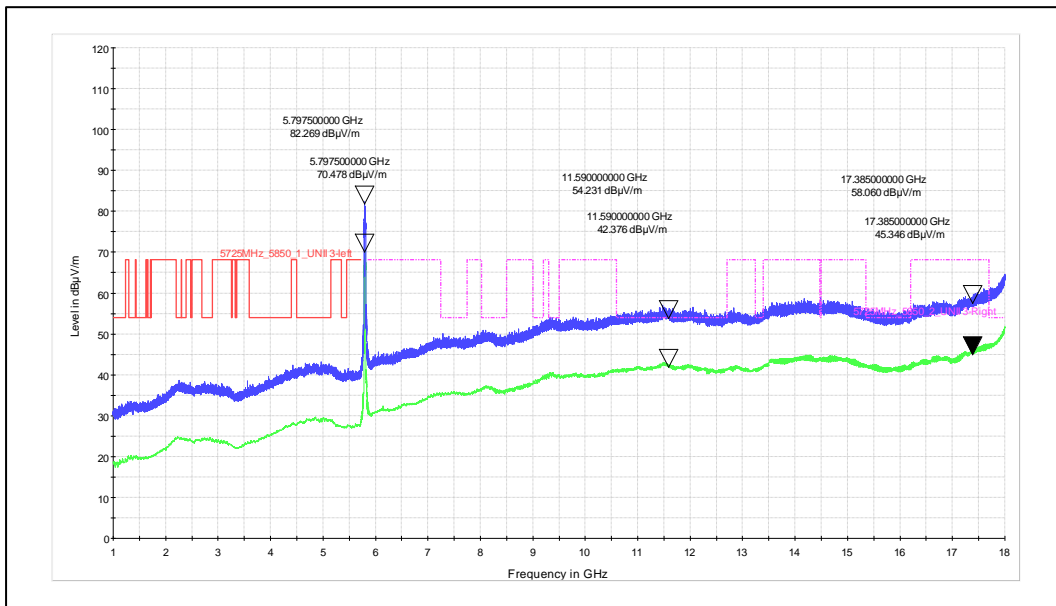

Modulation 802.11ac VHT40

Data Rate: MCS0

Channel Frequency: 5190MHz

Frequency Range: 1GHz – 18GHz

Antenna Polarization: Vertical

Frequency Range: 1GHz – 18GHz

Antenna Polarization: Horizontal

Channel Frequency: 5230MHz

Frequency Range: 1GHz – 18GHz

Antenna Polarization: Vertical

Frequency Range: 1GHz – 18GHz

Antenna Polarization: Horizontal

Test Plots

IN24WR8Y 001

Channel Frequency: 5755MHz

Frequency Range: 1GHz – 18GHz

Antenna Polarization: Vertical

Frequency Range: 1GHz – 18GHz

Antenna Polarization: Horizontal

Test Plots

IN24WR8Y 001

Channel Frequency: 5795MHz

Frequency Range: 1GHz – 18GHz

Antenna Polarization: Vertical

Frequency Range: 1GHz – 18GHz

Antenna Polarization: Horizontal

Test Plots

IN24WR8Y 001

Data Rate: MCS9
Channel Frequency: 5190MHz

Frequency Range: 1GHz – 18GHz

Antenna Polarization: Vertical

Frequency Range: 1GHz – 18GHz