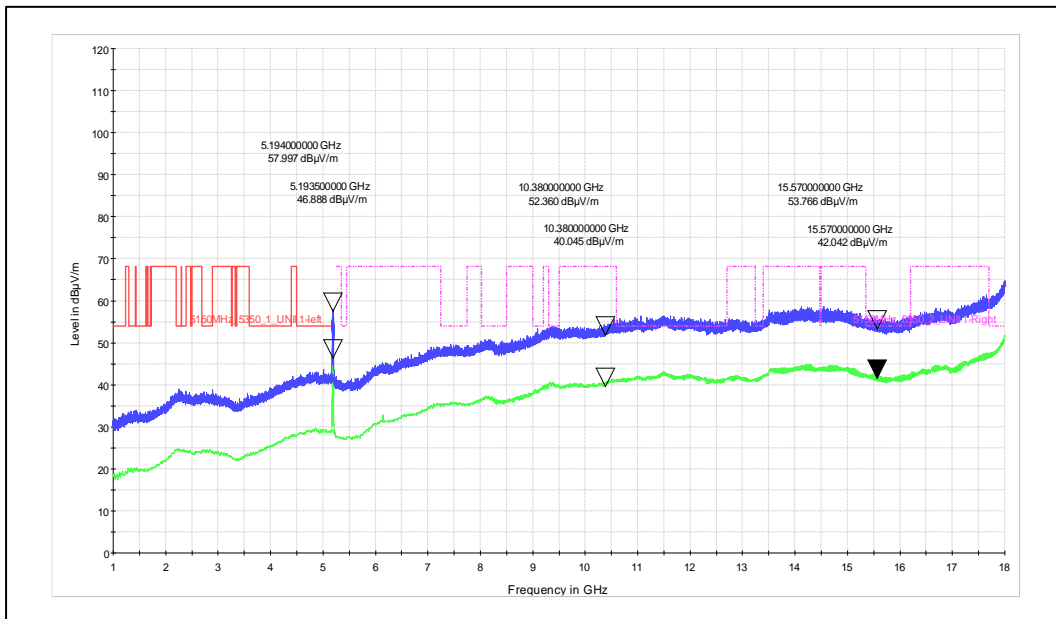

Antenna Polarization: Vertical

Frequency Range: 1GHz – 18GHz

Antenna Polarization: Horizontal

Test Plots

IN24WR8Y 001

Channel Frequency: 5795MHz

Frequency Range: 1GHz – 18GHz

Antenna Polarization: Vertical

Frequency Range: 1GHz – 18GHz

Antenna Polarization: Horizontal

Test Plots

IN24WR8Y 001

Data Rate: MCS9
Channel Frequency: 5190MHz

Frequency Range: 1GHz – 18GHz

Antenna Polarization: Vertical

Frequency Range: 1GHz – 18GHz

Antenna Polarization: Horizontal

Channel Frequency: 5230MHz

Frequency Range: 1GHz – 18GHz

Antenna Polarization: Vertical

Frequency Range: 1GHz – 18GHz

Antenna Polarization: Horizontal

Test Plots

IN24WR8Y 001

Channel Frequency: 5755MHz

Frequency Range: 1GHz – 18GHz

Antenna Polarization: Vertical

Frequency Range: 1GHz – 18GHz

Antenna Polarization: Horizontal

Test Plots

IN24WR8Y 001

Channel Frequency: 5795MHz