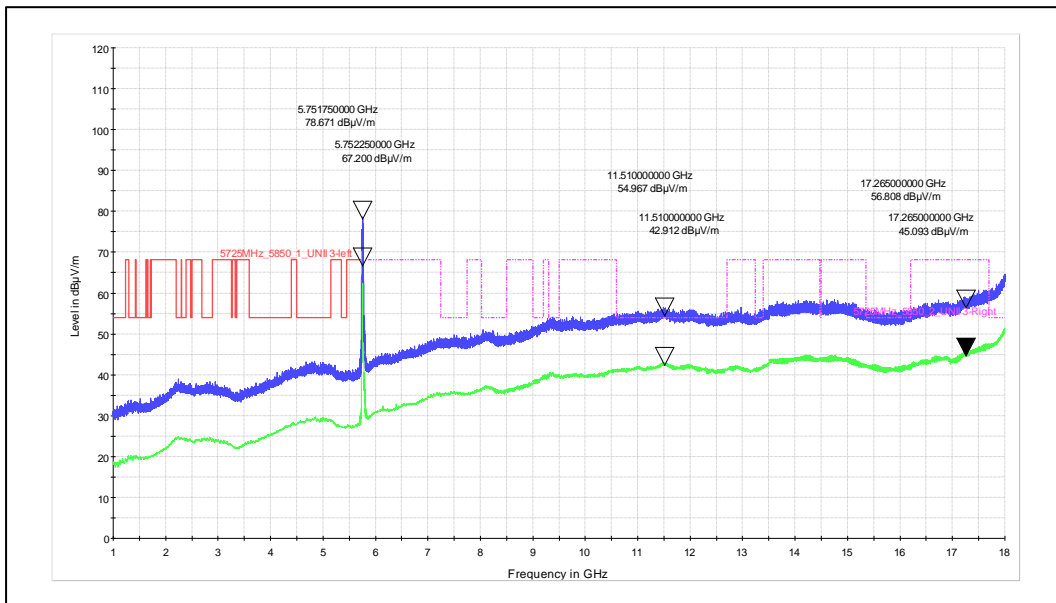

Frequency Range: 1GHz – 18GHz

Antenna Polarization: Horizontal

Test Plots

IN24WR8Y 001

Data Rate: MCS9
Channel Frequency: 5190MHz

Frequency Range: 1GHz – 18GHz

Antenna Polarization: Vertical

Frequency Range: 1GHz – 18GHz

Antenna Polarization: Horizontal

Channel Frequency: 5230MHz

Frequency Range: 1GHz – 18GHz

Antenna Polarization: Vertical

Frequency Range: 1GHz – 18GHz

Antenna Polarization: Horizontal

Test Plots

IN24WR8Y 001

Channel Frequency: 5755MHz

Frequency Range: 1GHz – 18GHz

Antenna Polarization: Vertical

Frequency Range: 1GHz – 18GHz

Antenna Polarization: Horizontal

Test Plots

IN24WR8Y 001

Channel Frequency: 5795MHz

Frequency Range: 1GHz – 18GHz

Antenna Polarization: Vertical

Frequency Range: 1GHz – 18GHz

Antenna Polarization: Horizontal

Test Plots

IN24WR8Y 001

Modulation 802.11ac VHT40

Data Rate: MCS0