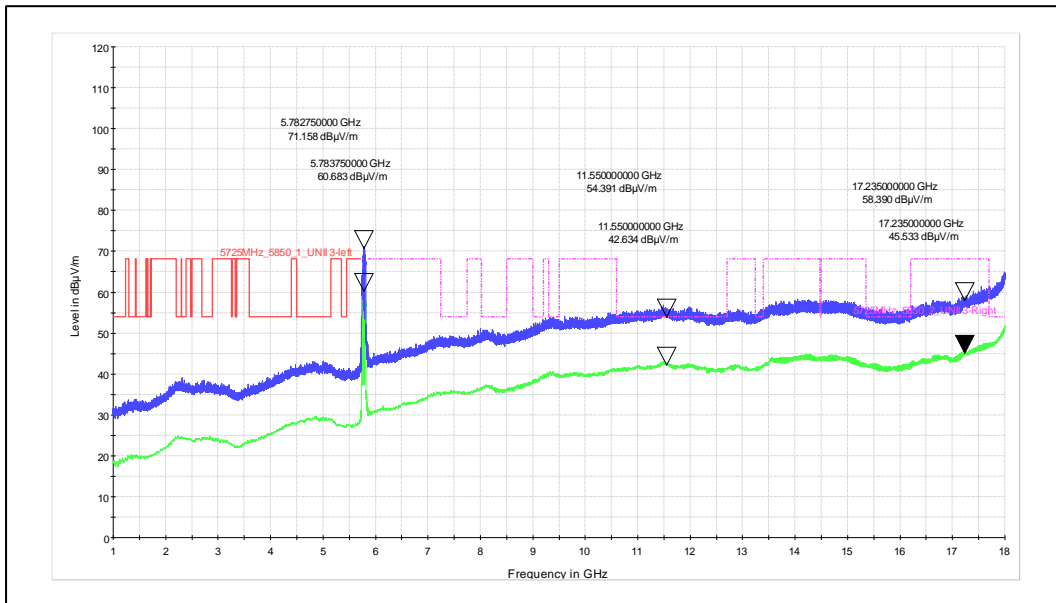

Frequency Range: 1GHz – 18GHz

Antenna Polarization: Vertical

Frequency Range: 1GHz – 18GHz

Antenna Polarization: Horizontal

Test Plots

IN24WR8Y 001

Modulation 802.11ac VHT40

Data Rate: MCS0

Channel Frequency: 5210MHz

Frequency Range: 1GHz – 18GHz

Antenna Polarization: Vertical

Frequency Range: 1GHz – 18GHz

Antenna Polarization: Horizontal

Channel Frequency: 5775MHz

Frequency Range: 1GHz – 18GHz

Antenna Polarization: Vertical

Frequency Range: 1GHz – 18GHz

Antenna Polarization: Horizontal

Test Plots

IN24WR8Y 001

Data Rate: MCS9
Channel Frequency: 5210MHz

Frequency Range: 1GHz – 18GHz

Antenna Polarization: Vertical

Frequency Range: 1GHz – 18GHz

Antenna Polarization: Horizontal

Channel Frequency: 5775MHz

Frequency Range: 1GHz – 18GHz

Antenna Polarization: Vertical

Frequency Range: 1GHz – 18GHz

Antenna Polarization: Horizontal