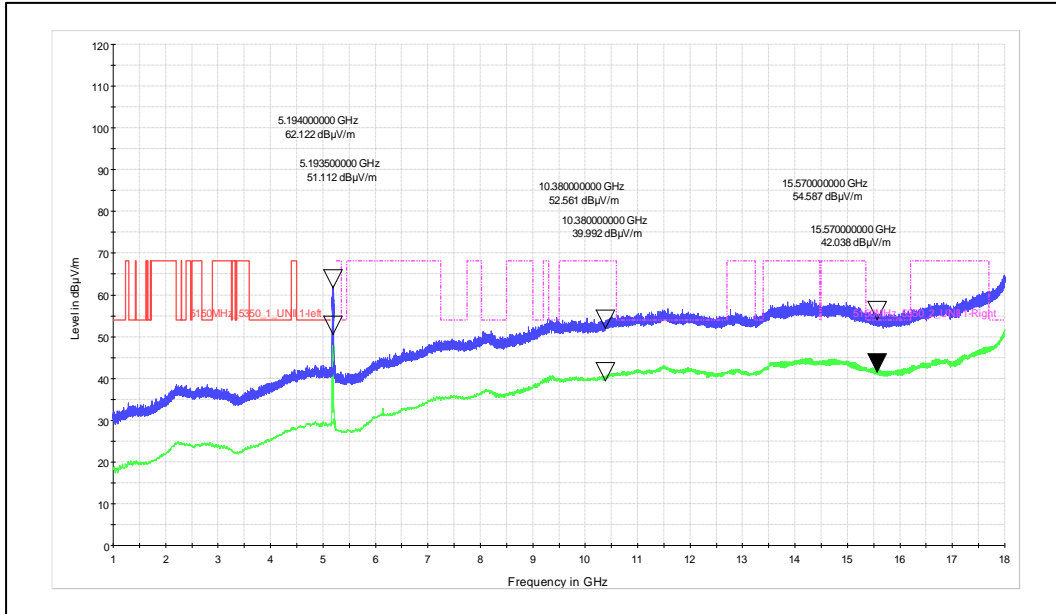

Frequency Range: 1GHz – 18GHz

Antenna Polarization: Vertical

Frequency Range: 1GHz – 18GHz

Antenna Polarization: Horizontal

Test Plots

IN24WR8Y 001

Channel Frequency: 5755MHz

Frequency Range: 1GHz – 18GHz

Antenna Polarization: Vertical

Frequency Range: 1GHz – 18GHz

Antenna Polarization: Horizontal

Test Plots

IN24WR8Y 001

Channel Frequency: 5795MHz

Frequency Range: 1GHz – 18GHz

Antenna Polarization: Vertical

Frequency Range: 1GHz – 18GHz

Antenna Polarization: Horizontal

Test Plots

IN24WR8Y 001

Data Rate: MCS9
Channel Frequency: 5190MHz

Frequency Range: 1GHz – 18GHz

Antenna Polarization: Vertical

Frequency Range: 1GHz – 18GHz

Antenna Polarization: Horizontal

Channel Frequency: 5230MHz

Frequency Range: 1GHz – 18GHz

Antenna Polarization: Vertical

Frequency Range: 1GHz – 18GHz

Antenna Polarization: Horizontal

Test Plots

IN24WR8Y 001