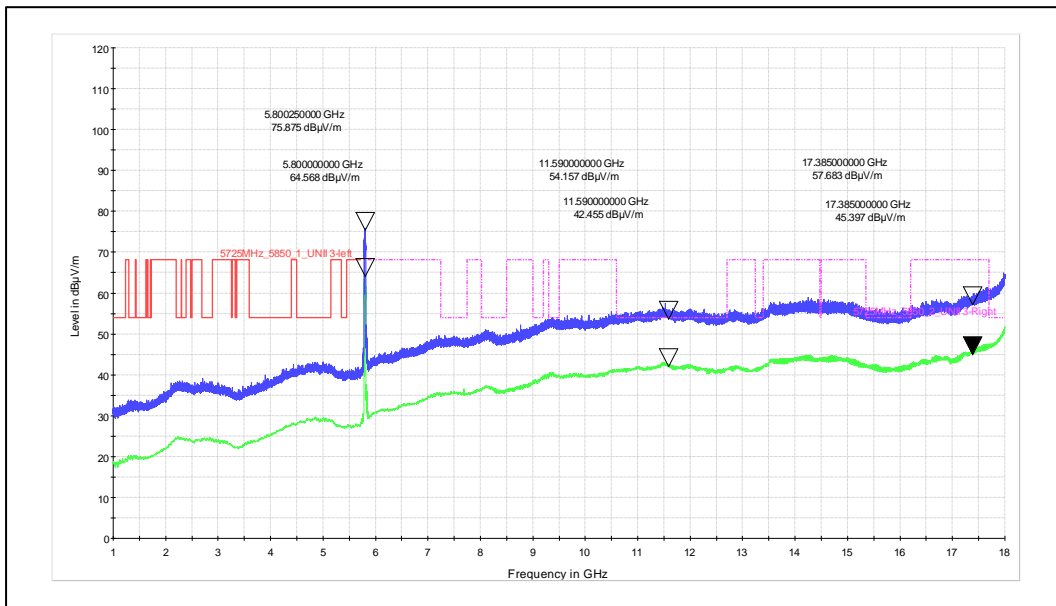

Antenna Polarization: Horizontal

Channel Frequency: 5230MHz

Frequency Range: 1GHz – 18GHz

Antenna Polarization: Vertical

Frequency Range: 1GHz – 18GHz

Antenna Polarization: Horizontal

Test Plots

IN24WR8Y 001

Channel Frequency: 5755MHz

Frequency Range: 1GHz – 18GHz

Antenna Polarization: Vertical

Frequency Range: 1GHz – 18GHz

Antenna Polarization: Horizontal

Test Plots

IN24WR8Y 001

Channel Frequency: 5795MHz

Frequency Range: 1GHz – 18GHz

Antenna Polarization: Vertical

Frequency Range: 1GHz – 18GHz

Antenna Polarization: Horizontal

Test Plots

IN24WR8Y 001

Modulation 802.11ac VHT40

Data Rate: MCS0

Channel Frequency: 5210MHz

Frequency Range: 1GHz – 18GHz

Antenna Polarization: Vertical

Frequency Range: 1GHz – 18GHz

Antenna Polarization: Horizontal

Channel Frequency: 5775MHz

Frequency Range: 1GHz – 18GHz