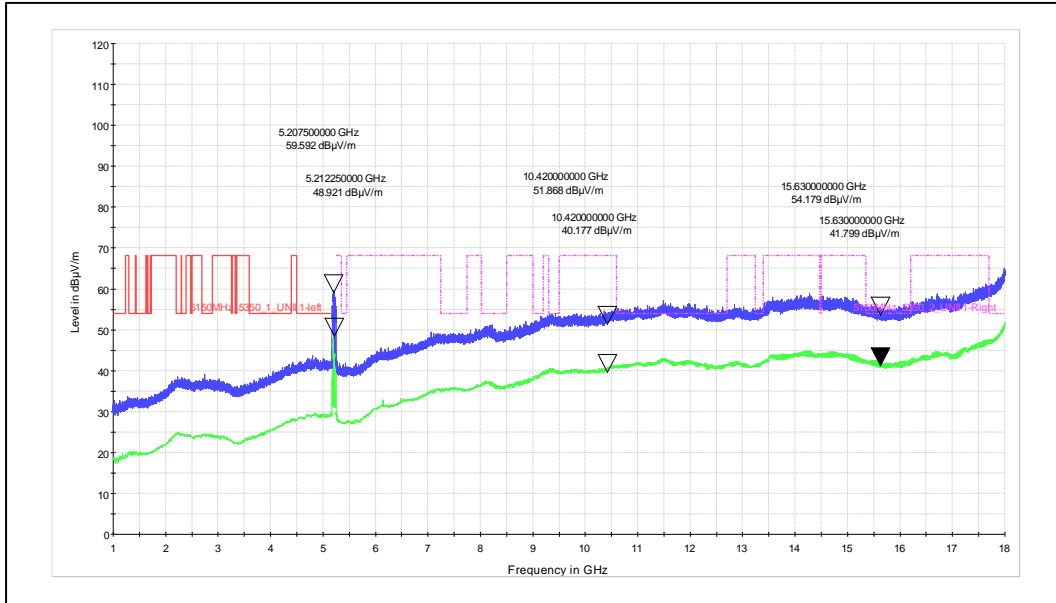

Channel Frequency: 5210MHz

Frequency Range: 1GHz – 18GHz

Antenna Polarization: Vertical

Frequency Range: 1GHz – 18GHz

Antenna Polarization: Horizontal

Channel Frequency: 5775MHz

Frequency Range: 1GHz – 18GHz

Antenna Polarization: Vertical

Frequency Range: 1GHz – 18GHz

Antenna Polarization: Horizontal

Test Plots

IN24WR8Y 001

Data Rate: MCS9
Channel Frequency: 5210MHz

Frequency Range: 1GHz – 18GHz

Antenna Polarization: Vertical

Frequency Range: 1GHz – 18GHz

Antenna Polarization: Horizontal

Channel Frequency: 5775MHz

Frequency Range: 1GHz – 18GHz

Antenna Polarization: Vertical

Frequency Range: 1GHz – 18GHz

Antenna Polarization: Horizontal

Frequency Range: 18GHz – 26GHz

Antenna Polarization: Vertical

Frequency Range: 18GHz – 26GHz

Antenna Polarization: Horizontal