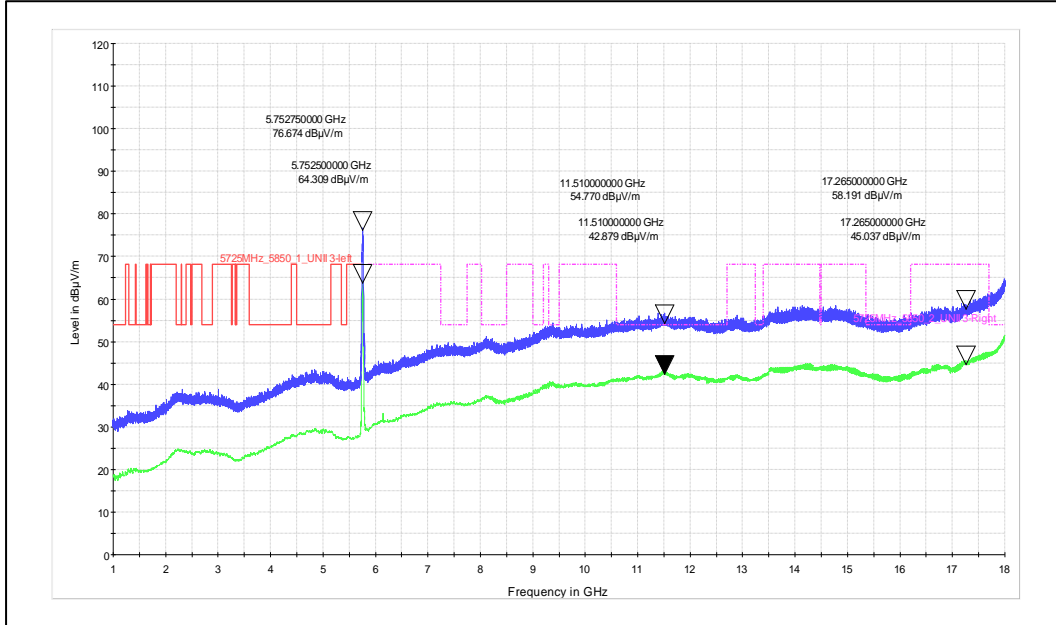

Frequency Range: 1GHz – 18GHz

Antenna Polarization: Vertical

Frequency Range: 1GHz – 18GHz

Antenna Polarization: Horizontal

Test Plots

IN24WR8Y 001

Data Rate: MCS7

Channel Frequency: 5190MHz

Frequency Range: 1GHz – 18GHz

Antenna Polarization: Vertical

Frequency Range: 1GHz – 18GHz

Antenna Polarization: Horizontal

Test Plots

IN24WR8Y 001

Channel Frequency: 5230MHz

Frequency Range: 1GHz – 18GHz

Antenna Polarization: Vertical

Frequency Range: 1GHz – 18GHz

Antenna Polarization: Horizontal

Channel Frequency: 5755MHz

Frequency Range: 1GHz – 18GHz

Antenna Polarization: Vertical

Frequency Range: 1GHz – 18GHz

Modulation 802.11ac VHT40

Data Rate: MCS0

Channel Frequency: 5190MHz

Frequency Range: 1GHz – 18GHz

Antenna Polarization: Vertical

Frequency Range: 1GHz – 18GHz

Antenna Polarization: Horizontal

Channel Frequency: 5230MHz