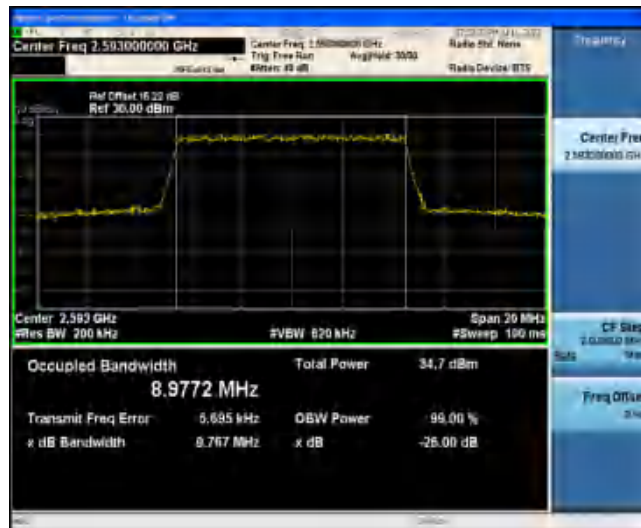

Band41-10MHz-QPSK-40620-50RB#0

Band41-10MHz-QPSK-41540-50RB#0

Band41-10MHz-16QAM-39700-50RB#0

Band41-10MHz-16QAM-40620-50RB#0

Band41-10MHz-16QAM-41540-50RB#0

Band41-15MHz-QPSK-39725-75RB#0

Band41-15MHz-QPSK-40620-75RB#0