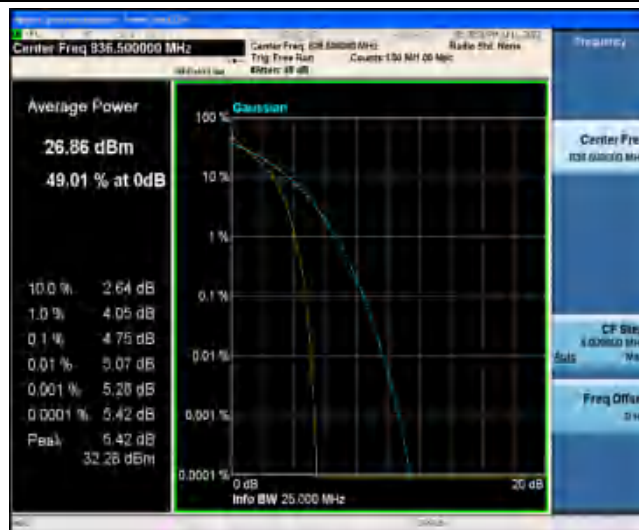

Band4-15MHz-16QAM-20325-75RB#0

Band4-20MHz-16QAM-20300-100RB#0

Band5-1.4MHz-QPSK-20407-1RB#0

Band5-1.4MHz-QPSK-20407-6RB#0

Band5-1.4MHz-QPSK-20525-1RB#0

Band5-1.4MHz-QPSK-20525-6RB#0

Band5-1.4MHz-QPSK-20643-1RB#0