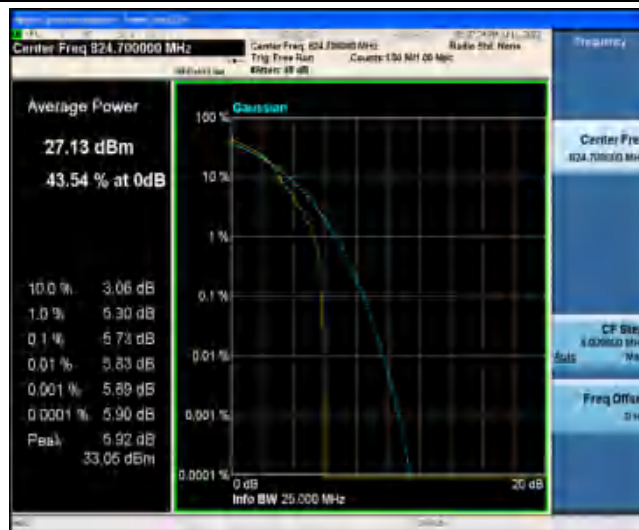

Band5-1.4MHz-16QAM-20407-1RB#0