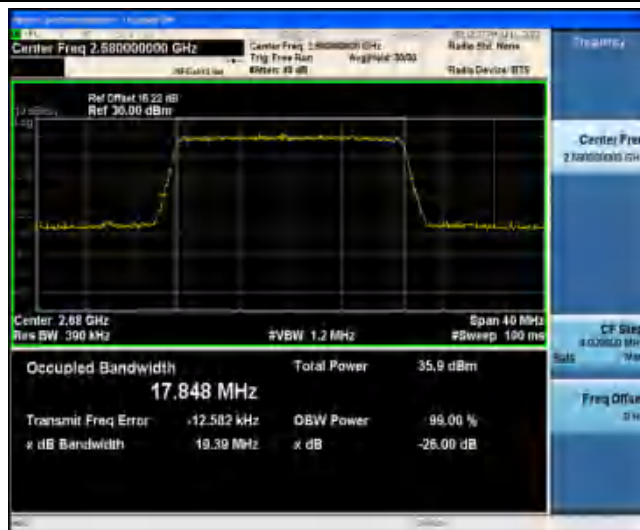

Band41-15MHz-QPSK-41515-75RB#0

Band41-15MHz-16QAM-39725-75RB#0

Band41-15MHz-16QAM-40620-75RB#0

Band41-15MHz-16QAM-41515-75RB#0

Band41-20MHz-QPSK-39750-100RB#0

Band41-20MHz-QPSK-40620-100RB#0

Band41-20MHz-QPSK-41490-100RB#0