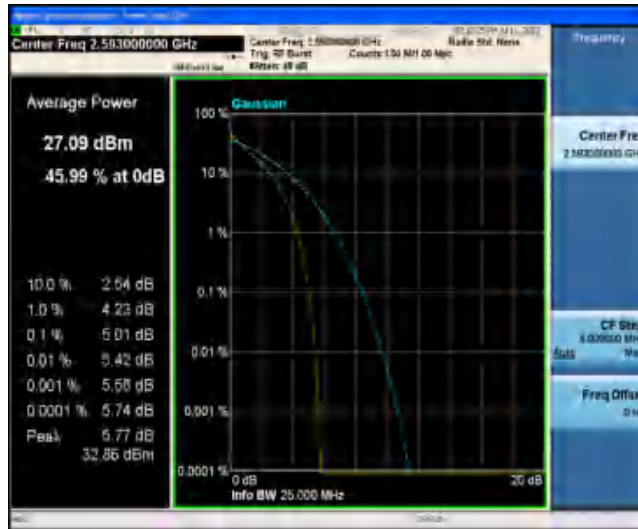

Band41-10MHz-16QAM-40620-50RB#0

Band41-10MHz-16QAM-41540-1RB#0

Band41-10MHz-16QAM-41540-50RB#0

Band41-15MHz-QPSK-39725-1RB#0

Band41-15MHz-QPSK-39725-75RB#0

Band41-15MHz-QPSK-40620-1RB#0

Band41-15MHz-QPSK-40620-75RB#0