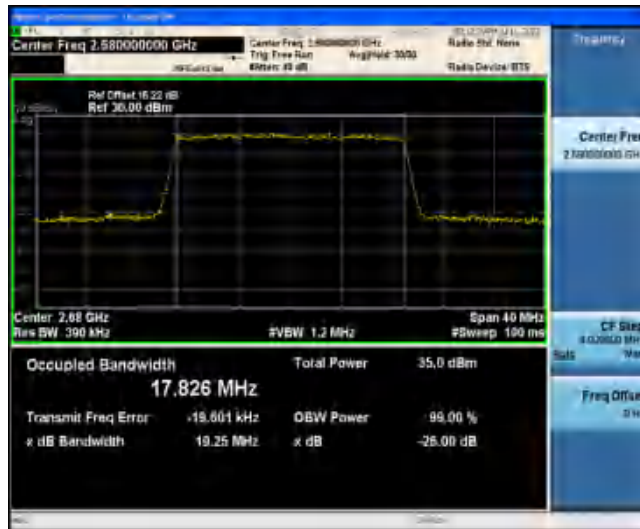

Band41-20MHz-16QAM-41490-100RB#0