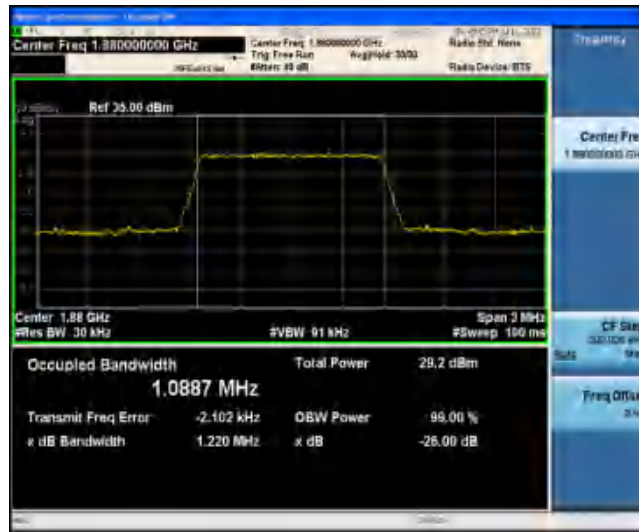

Band2-1.4MHz-QPSK-18900-6RB#0