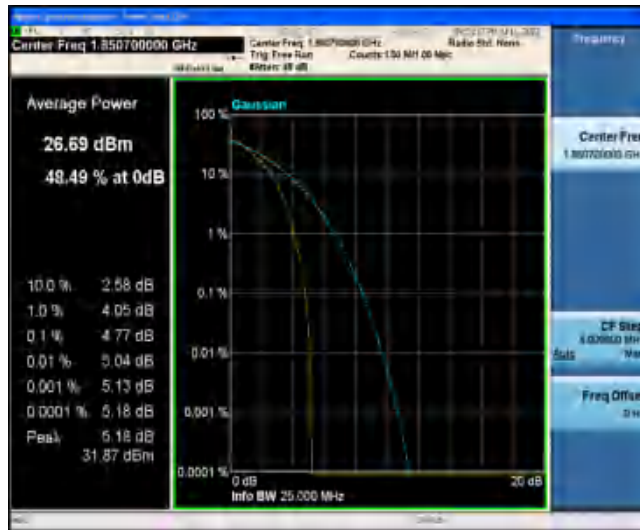

Band2-1.4MHz-QPSK-18607-6RB#0