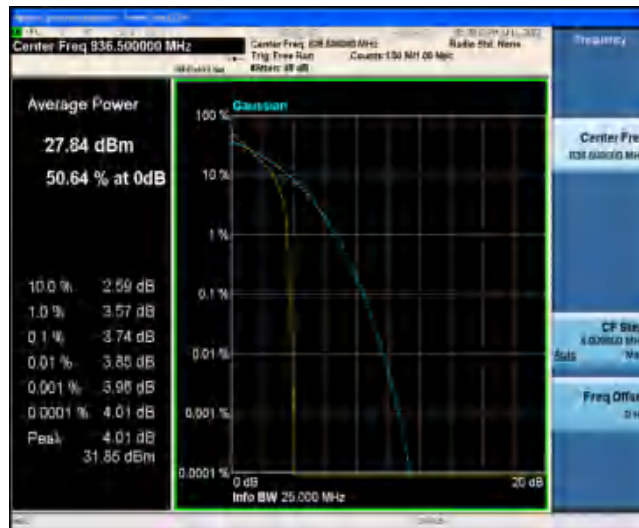

Band4-15MHz-16QAM-20325-75RB#0

Band4-20MHz-16QAM-20300-100RB#0

Band5-1.4MHz-QPSK-20407-1RB#0

Band5-1.4MHz-QPSK-20407-6RB#0

Band5-1.4MHz-QPSK-20525-1RB#0

Band5-1.4MHz-QPSK-20525-6RB#0

Band5-1.4MHz-QPSK-20643-1RB#0