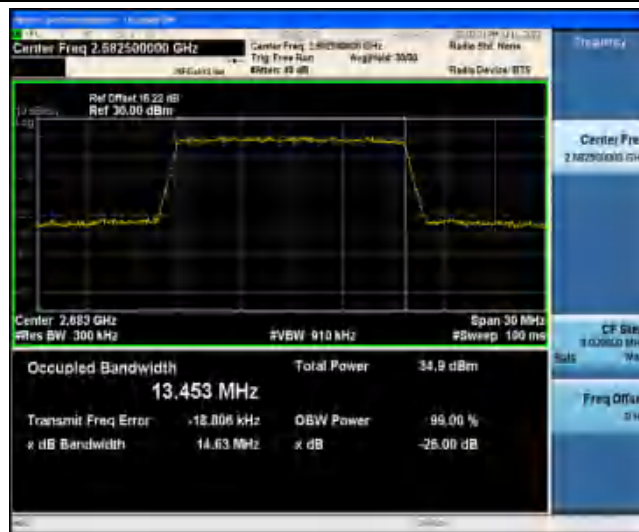

Band41-15MHz-QPSK-41515-75RB#0

Band41-15MHz-16QAM-39725-75RB#0

Band41-15MHz-16QAM-40620-75RB#0

Band41-15MHz-16QAM-41515-75RB#0

Band41-20MHz-QPSK-39750-100RB#0

Band41-20MHz-QPSK-40620-100RB#0

Band41-20MHz-QPSK-41490-100RB#0