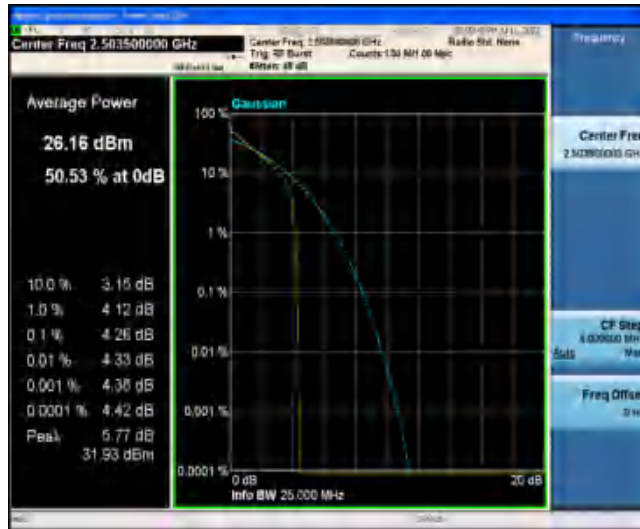

Band41-10MHz-16QAM-40620-50RB#0

Band41-10MHz-16QAM-41540-1RB#0

Band41-10MHz-16QAM-41540-50RB#0

Band41-15MHz-QPSK-39725-1RB#0

Band41-15MHz-QPSK-39725-75RB#0

Band41-15MHz-QPSK-40620-1RB#0

Band41-15MHz-QPSK-40620-75RB#0