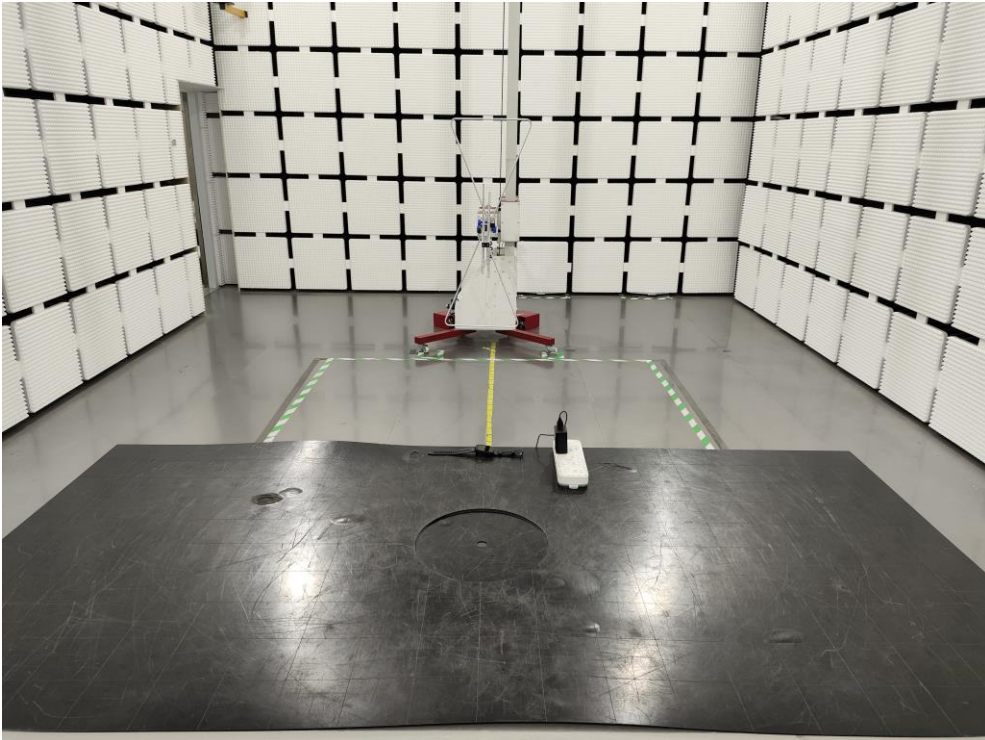

Appendix I Test Setup Photo

FCC ID: 2BC3X-H19D

Spurious Radiation Emissions Test (<1G)

Spurious Radiation Emissions Test (> 1G)

Conducted emission Test

-----End-----