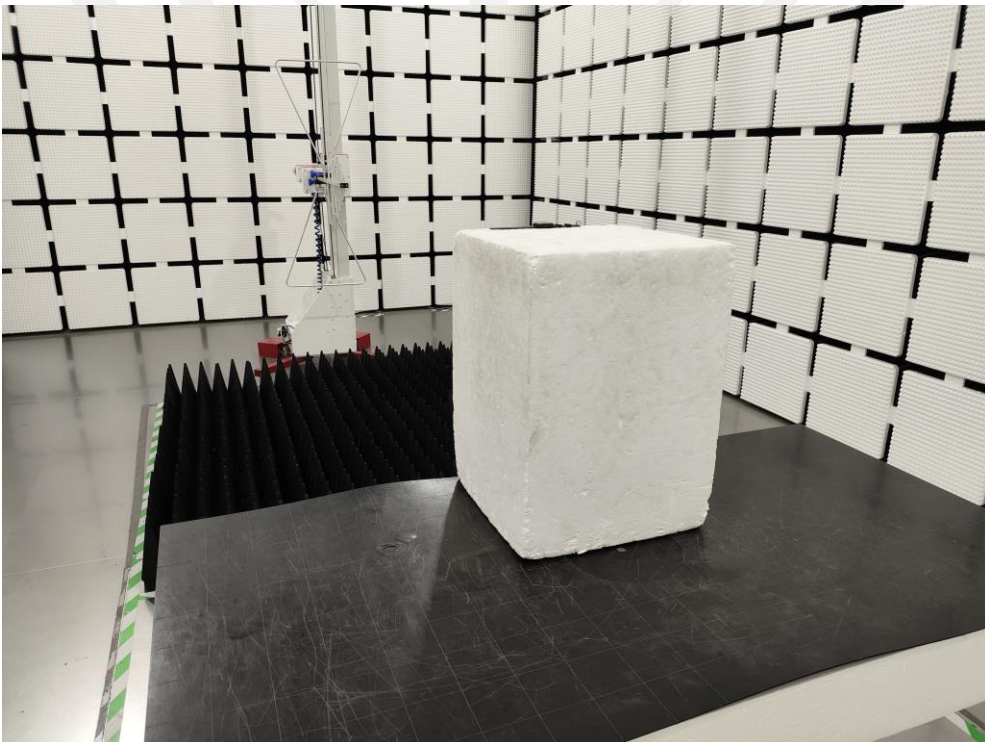

Appendix I Test Setup Photo

FCC ID: 2BC3X-H19D

Spurious Radiation Emissions Test (<1G)

Spurious Radiation Emissions Test (> 1G)

Conducted emission Test

-----End-----