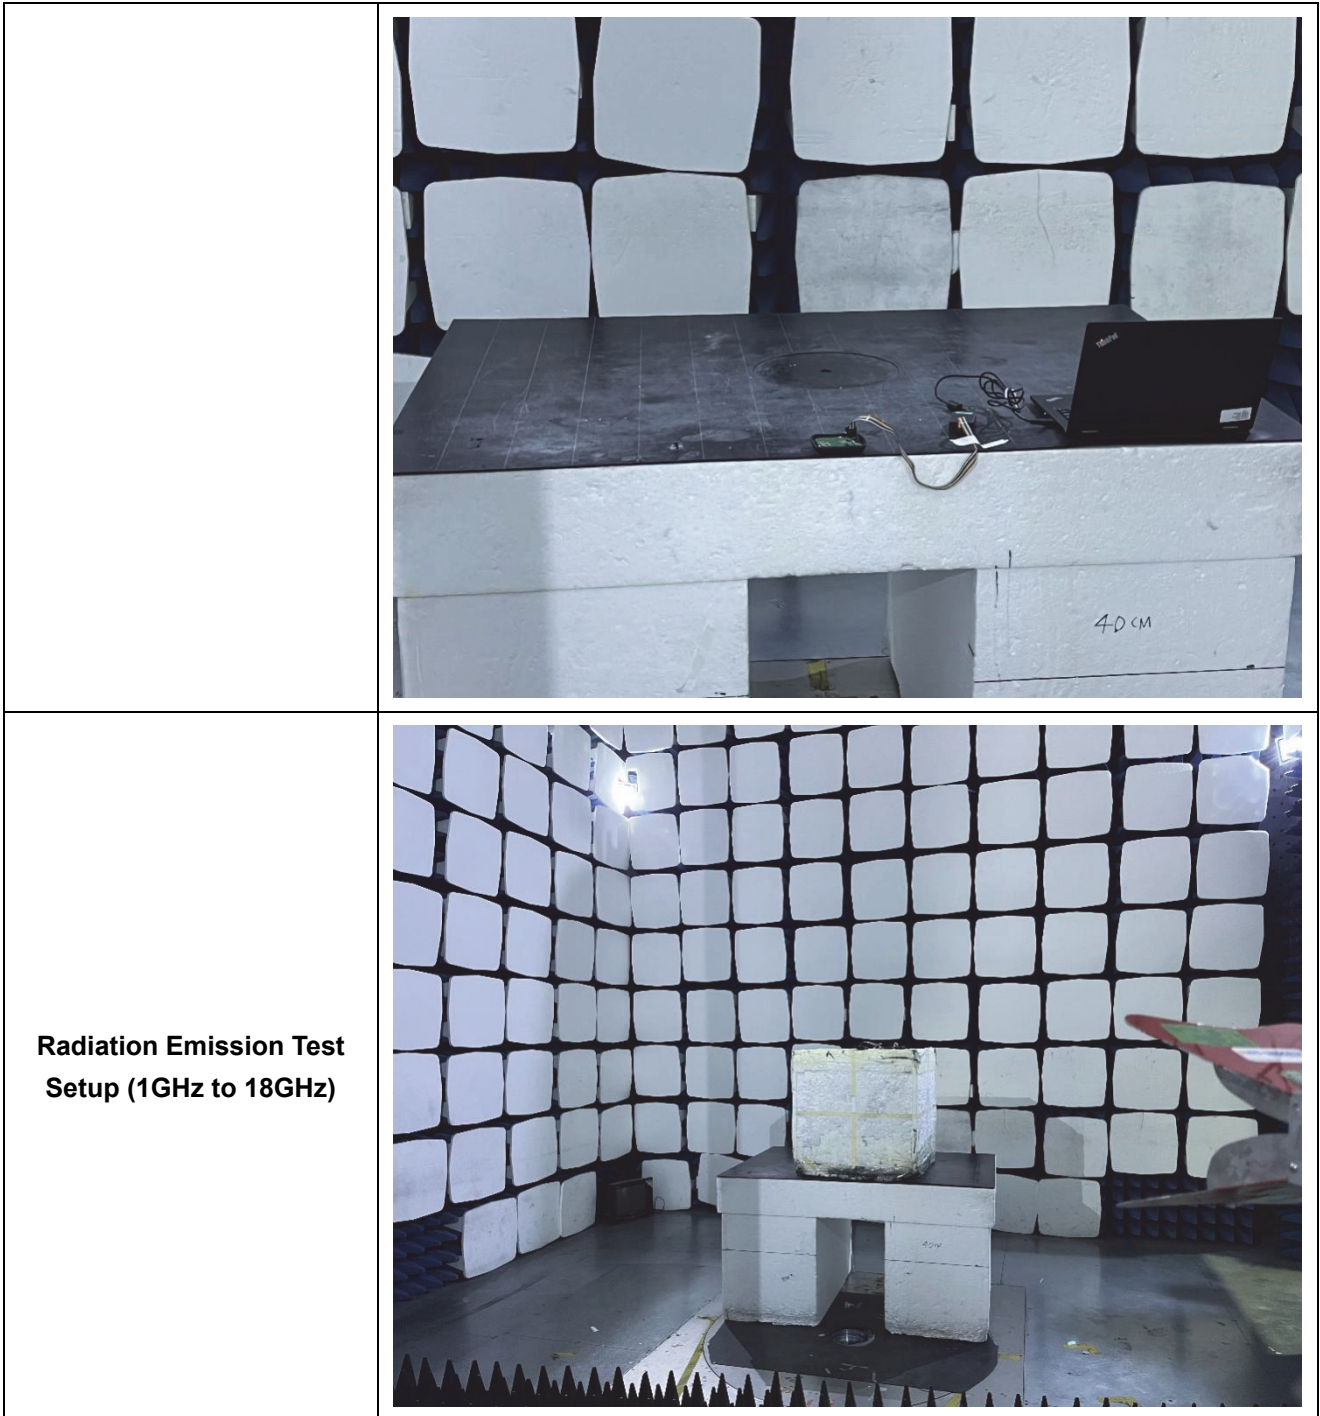

EXHIBIT 4 - TEST SETUP PHOTOGRAPHS

Radiation Emission Test Setup (Below 30MHz)

Radiation Emission Test Setup (30MHz to 1GHz)

***** END OF REPORT *****