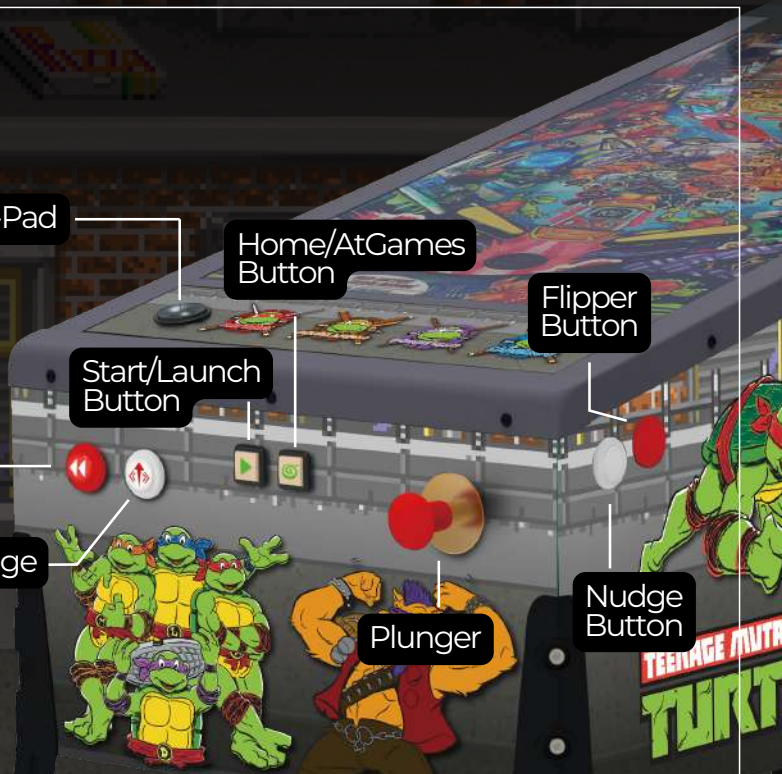

**Made for Shared Play:** Full-height cabinet and easy setup make it the perfect centerpiece for unforgettable family game nights.

**ATGAMES**  
**LEGENDS PINBALL HDP**

AFFORDABLE FAMILY FUN

**ATGAMES**

**EXPLORE THE HOURS OF FUN WITH YOUR INCLUDED PINBALL TABLE**

**ATGAMES**  
**LEGENDS PINBALL HDP**

AFFORDABLE FAMILY FUN

**UNBOXING AND  
ASSEMBLING YOUR DEVICE**

 **SCAN ME**

Watch Unboxing  
Setup Videos

D-Pad

Home/AtGames  
Button

Flipper  
Button

Start/Launch  
Button

Rewind/Back  
Button

Forward Nudge  
Button

Plunger

Nudge  
Button

# SYSTEM SETUP AND NAVIGATION

Jump into your **easy to navigate** Setup Wizard, that will get you up and running, enjoying your **Teenage Mutant Ninja Turtles™ inspired table** in no time!

**Unleash** the full potential of your Legends Pinball HDP machine and **bring your favorite** PC or Console pinball games to all 3 screens of your Legends Pinball HDP machine via OTG\*.