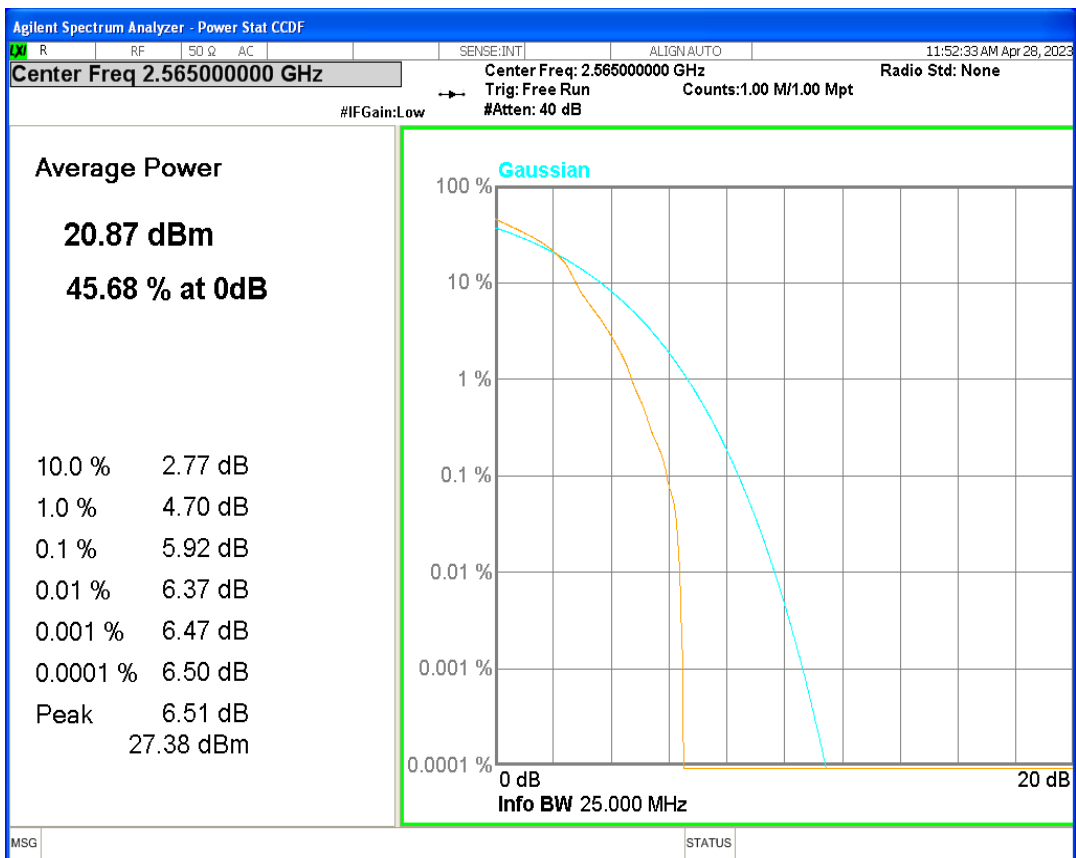

Band7 16QAM BW=10MHz Channel=21400 RB Size=1 Position=#0

Band7 16QAM BW=15MHz Channel=20825 RB Size=1 Position=#0