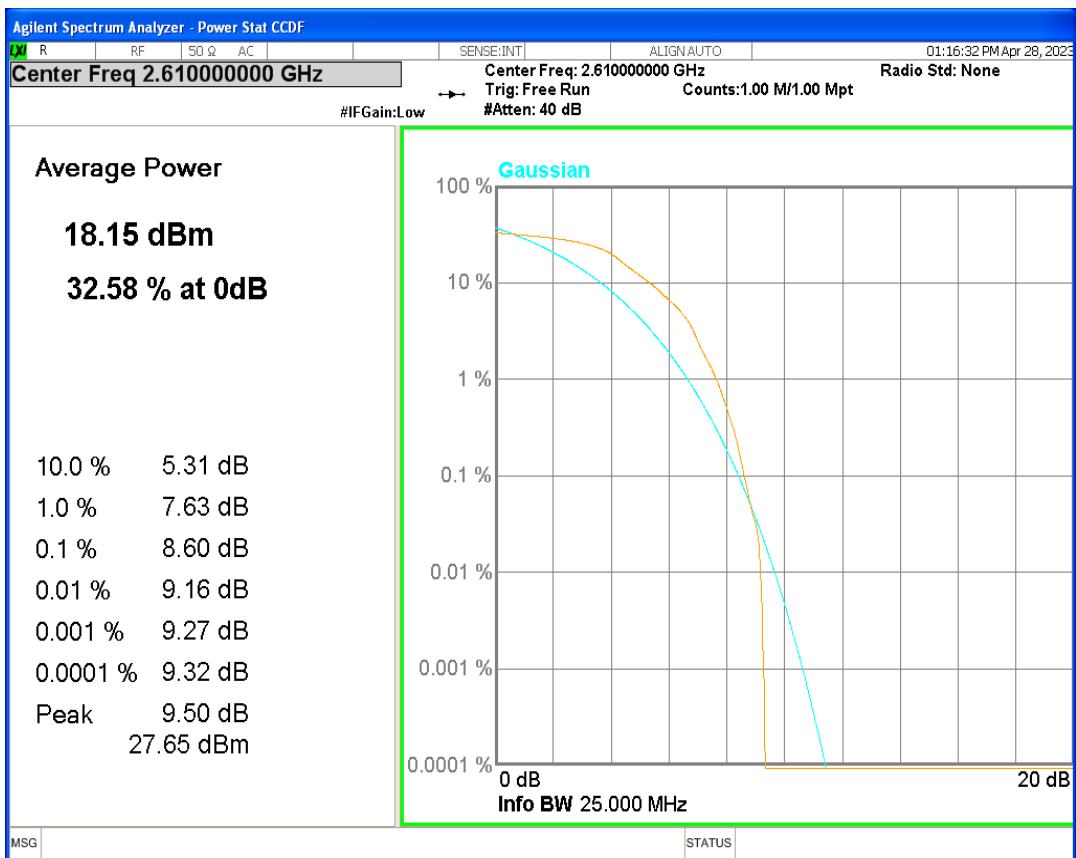

Band38 QPSK BW=20MHz Channel=38150 RB Size=1 Position=#0

Band38 QPSK BW=5MHz Channel=37775 RB Size=1 Position=#0