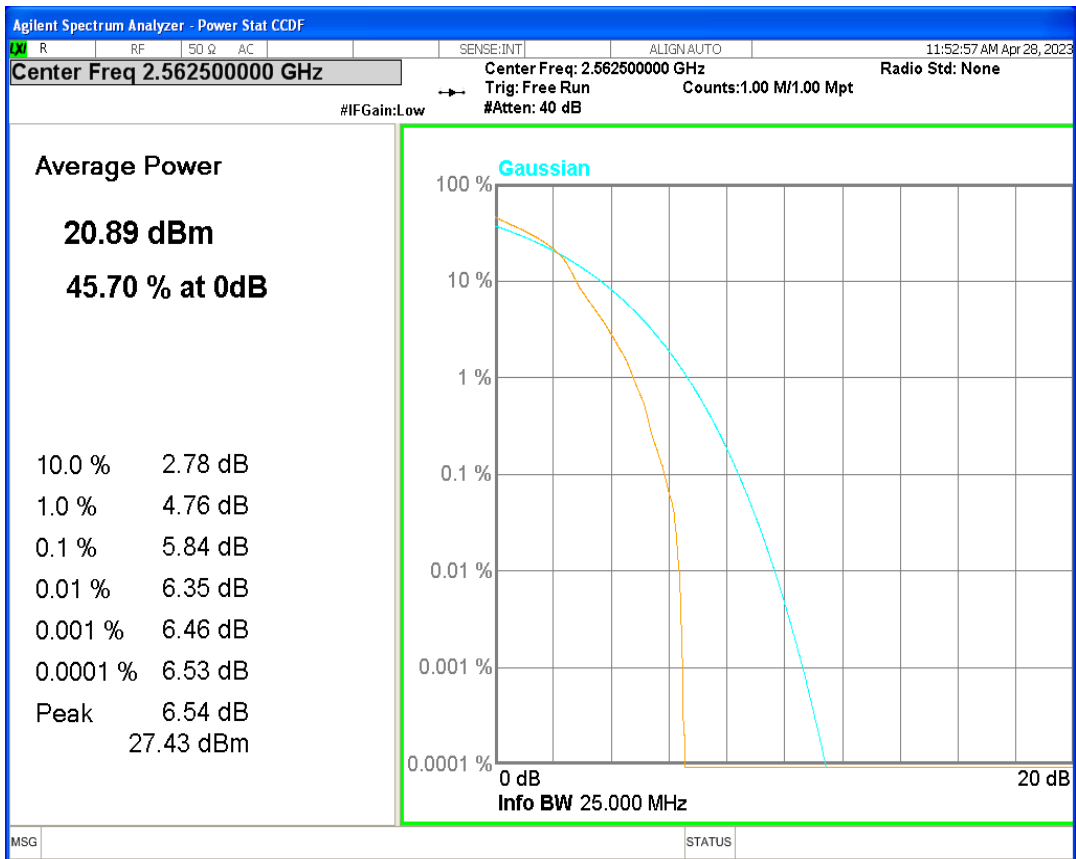

Band7 16QAM BW=15MHz Channel=21375 RB Size=1 Position=#0

Band7 16QAM BW=20MHz Channel=20850 RB Size=1 Position=#0