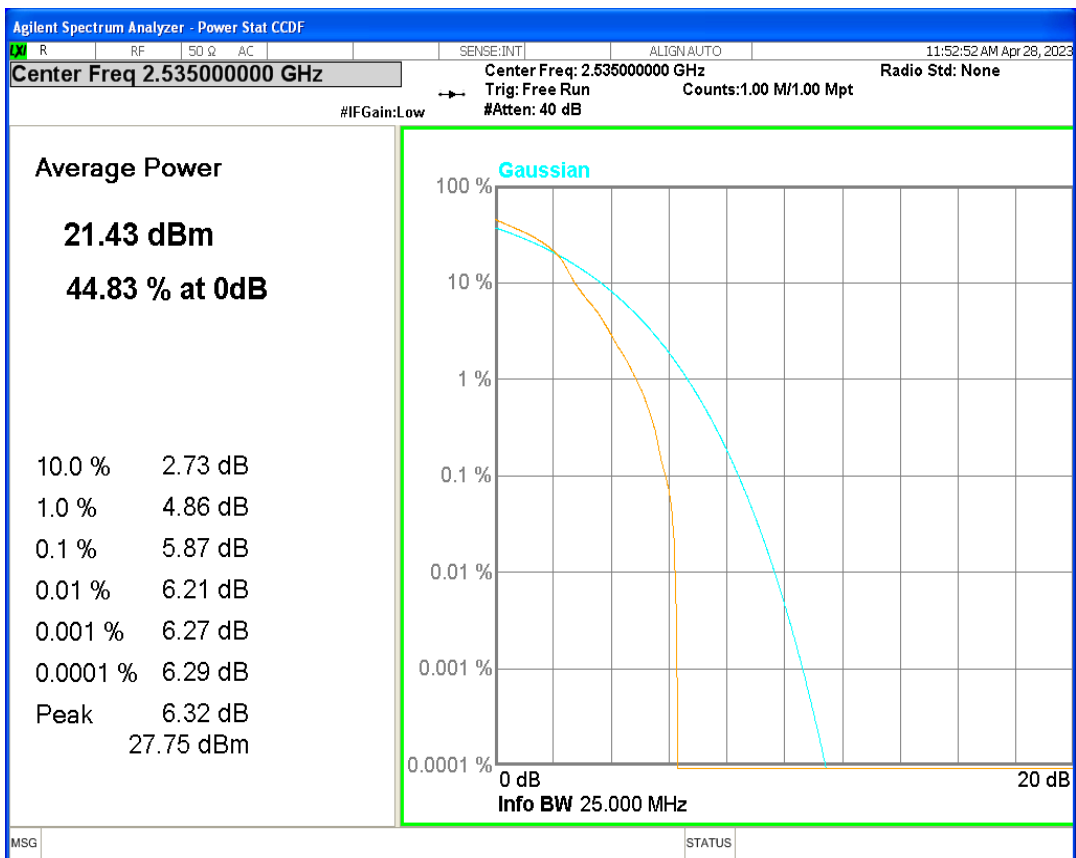

Band7 16QAM BW=10MHz Channel=21100 RB Size=1 Position=#0

Band7 16QAM BW=10MHz Channel=21400 RB Size=1 Position=#0

Band7 16QAM BW=15MHz Channel=20825 RB Size=1 Position=#0

Band7 16QAM BW=15MHz Channel=21100 RB Size=1 Position=#0