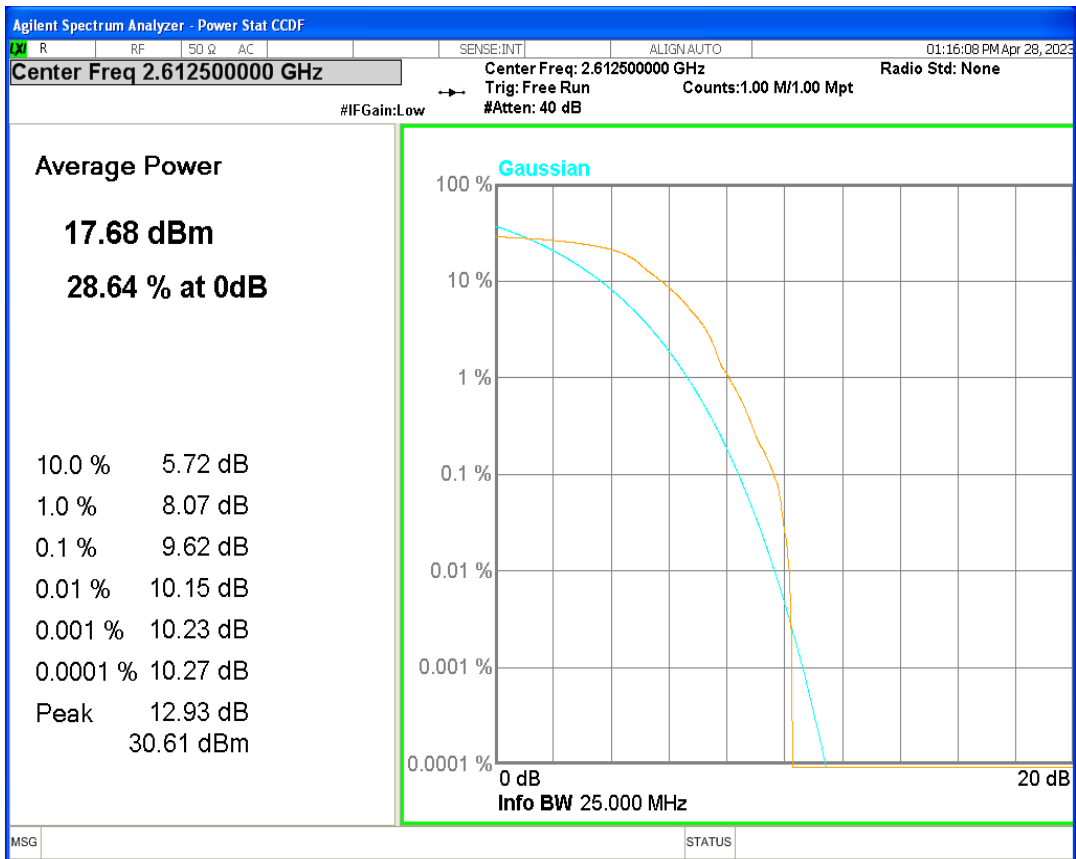

Band38 QPSK BW=10MHz Channel=38200 RB Size=1 Position=#0

Band38 QPSK BW=15MHz Channel=37825 RB Size=1 Position=#0

Band38 QPSK BW=15MHz Channel=38000 RB Size=1 Position=#0

Band38 QPSK BW=15MHz Channel=38175 RB Size=1 Position=#0