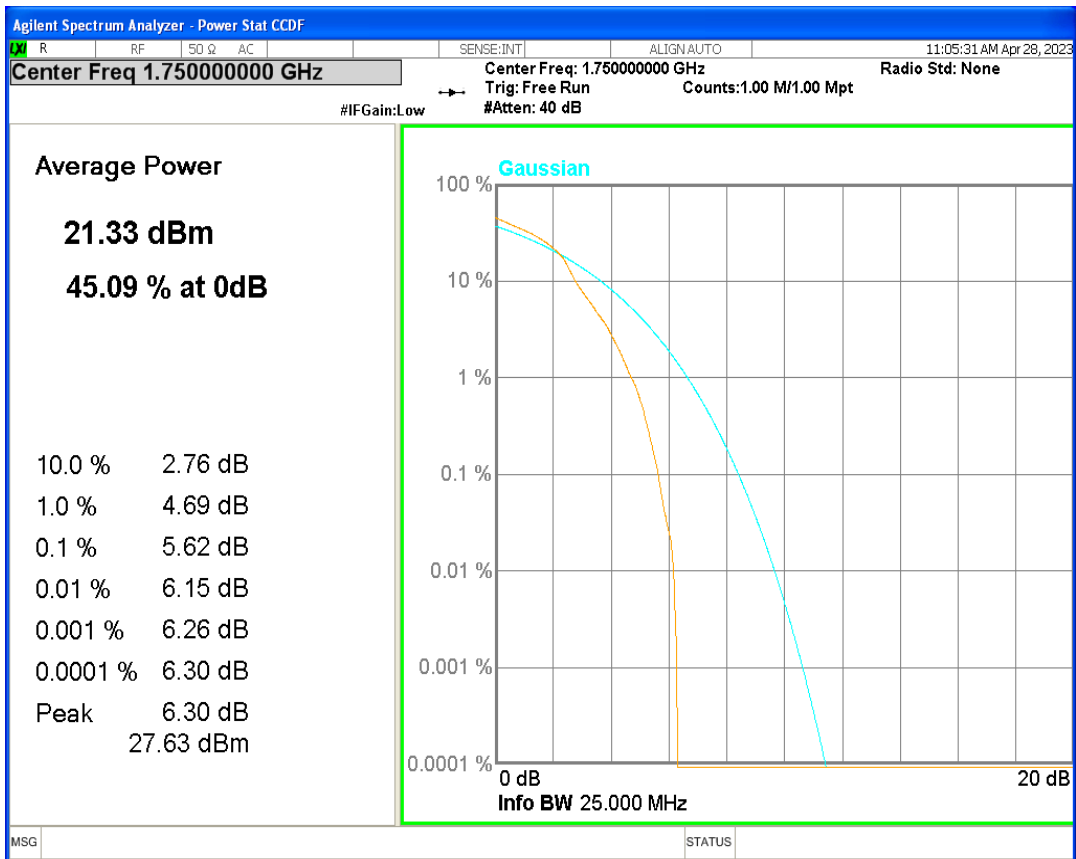

Band4 16QAM BW=1.4MHz Channel=20393 RB Size=1 Position=#0

Band4 16QAM BW=10MHz Channel=20000 RB Size=1 Position=#0

Band4 16QAM BW=10MHz Channel=20175 RB Size=1 Position=#0

Band4 16QAM BW=10MHz Channel=20350 RB Size=1 Position=#0