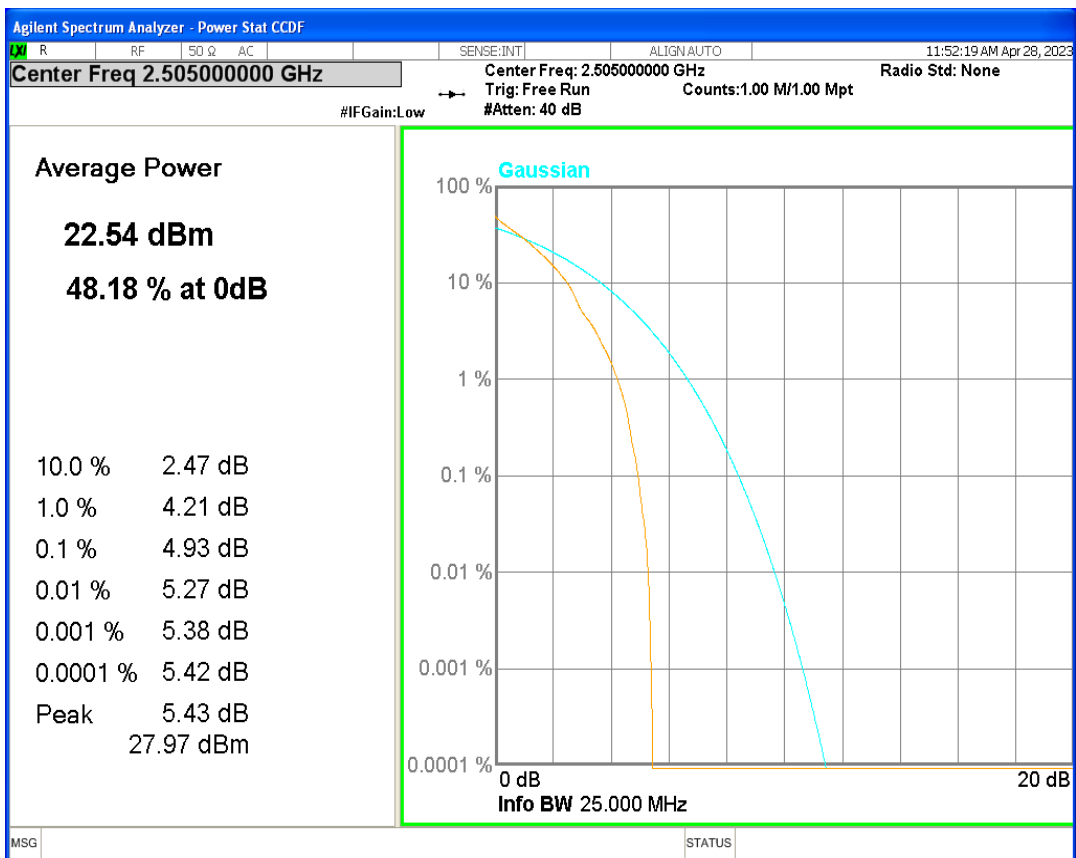

Band7 16QAM BW=5MHz Channel=20775 RB Size=1 Position=#0

Band7 16QAM BW=5MHz Channel=21100 RB Size=1 Position=#0

Band7 16QAM BW=5MHz Channel=21425 RB Size=1 Position=#0

Band7 QPSK BW=10MHz Channel=20800 RB Size=1 Position=#0