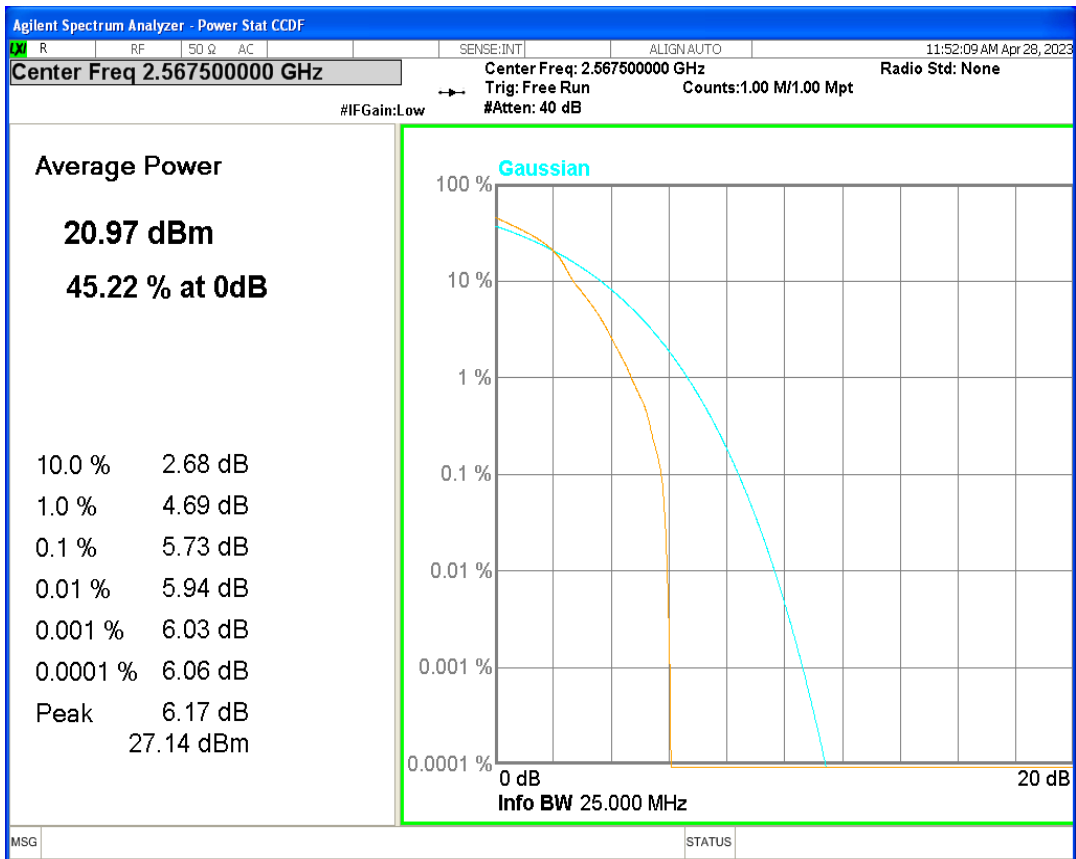

Band7 16QAM BW=5MHz Channel=20775 RB Size=1 Position=#0

Band7 16QAM BW=5MHz Channel=21100 RB Size=1 Position=#0

Band7 16QAM BW=5MHz Channel=21425 RB Size=1 Position=#0

Band7 QPSK BW=10MHz Channel=20800 RB Size=1 Position=#0