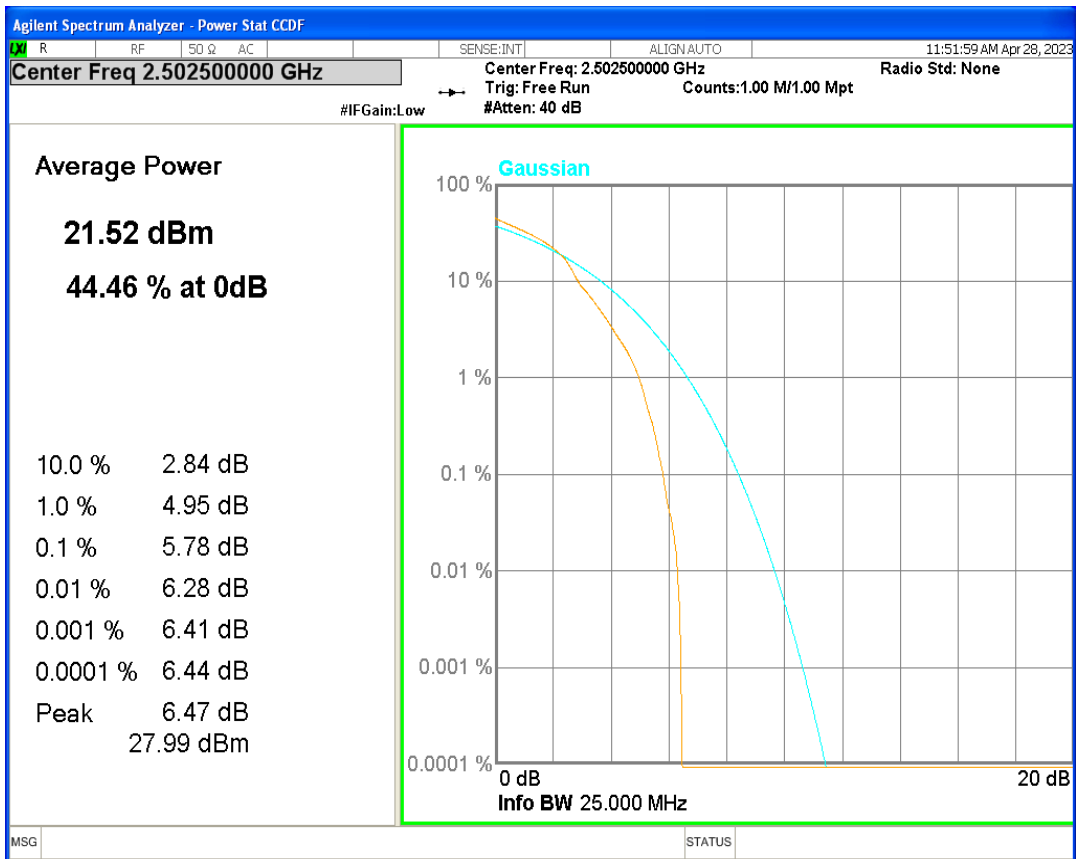

Band7 16QAM BW=5MHz Channel=20775 RB Size=1 Position=#0

Band7 16QAM BW=5MHz Channel=21100 RB Size=1 Position=#0