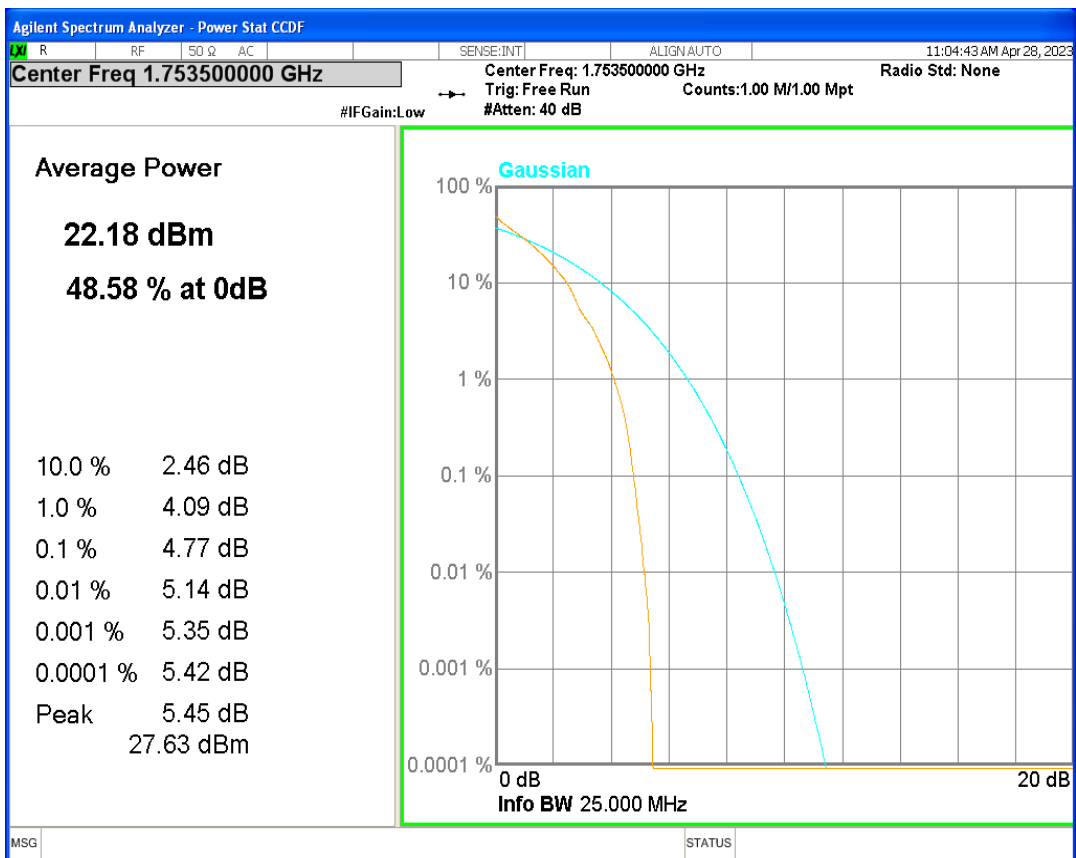

Band4 QPSK BW=3MHz Channel=20385 RB Size=1 Position=#0

Band4 QPSK BW=5MHz Channel=19975 RB Size=1 Position=#0