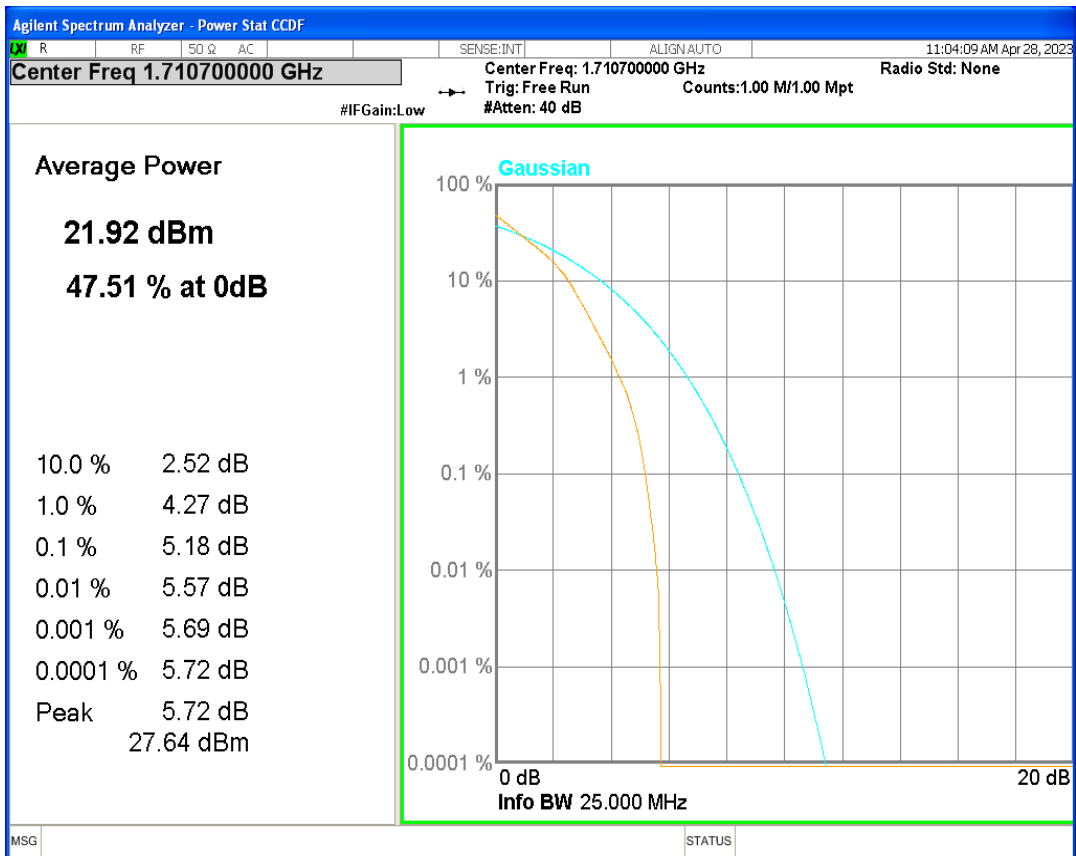

Band4 QPSK BW=1.4MHz Channel=19957 RB Size=1 Position=#0

Band4 QPSK BW=1.4MHz Channel=20175 RB Size=1 Position=#0