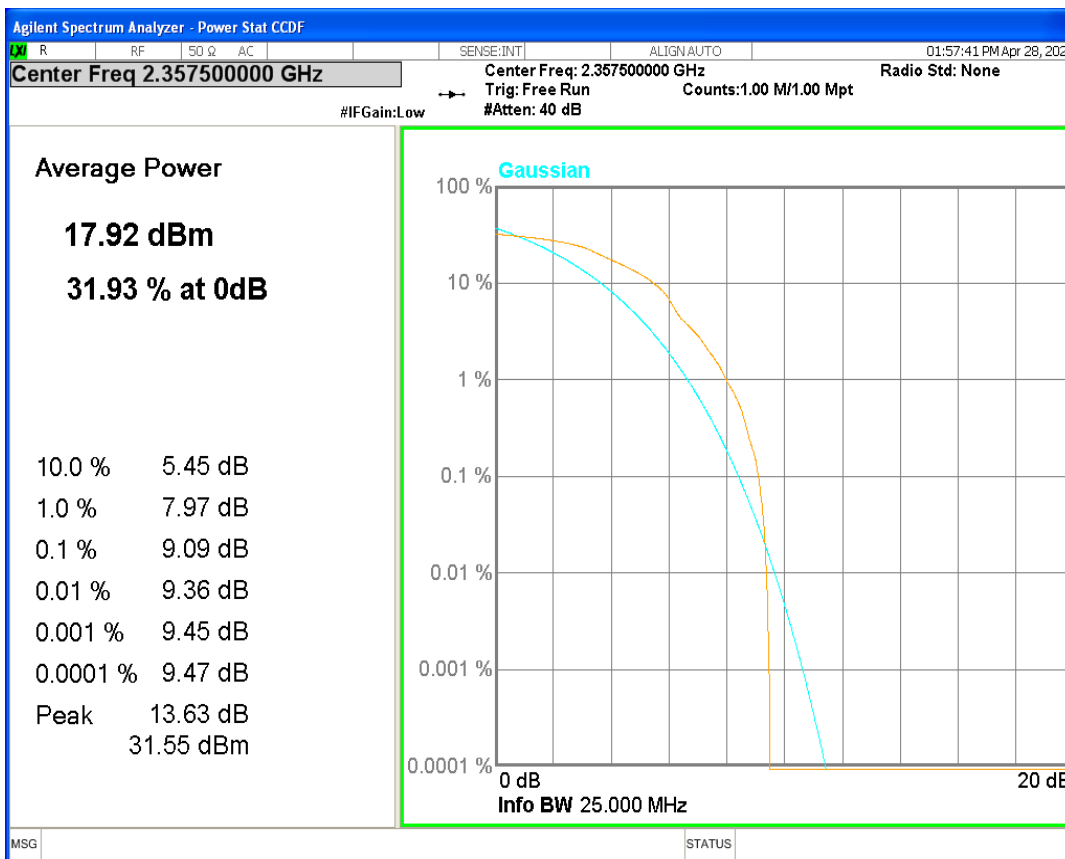

Band40(2350-2360) 16QAM BW=5MHz Channel=39175 RB Size=1 Position=#0

Band40(2350-2360) 16QAM BW=5MHz Channel=39200 RB Size=1 Position=#0

Band40(2350-2360) 16QAM BW=5MHz Channel=39225 RB Size=1 Position=#0