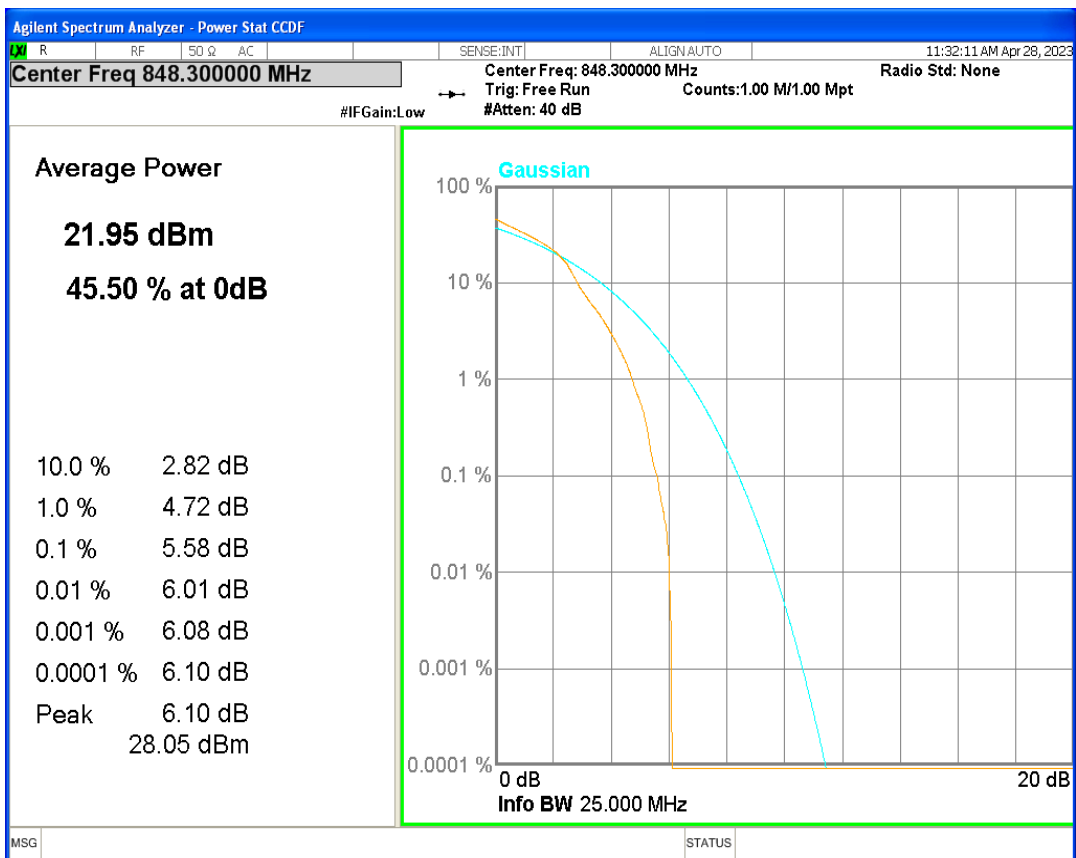

Band5 16QAM BW=1.4MHz Channel=20643 RB Size=1 Position=#0

Band5 16QAM BW=10MHz Channel=20450 RB Size=1 Position=#0