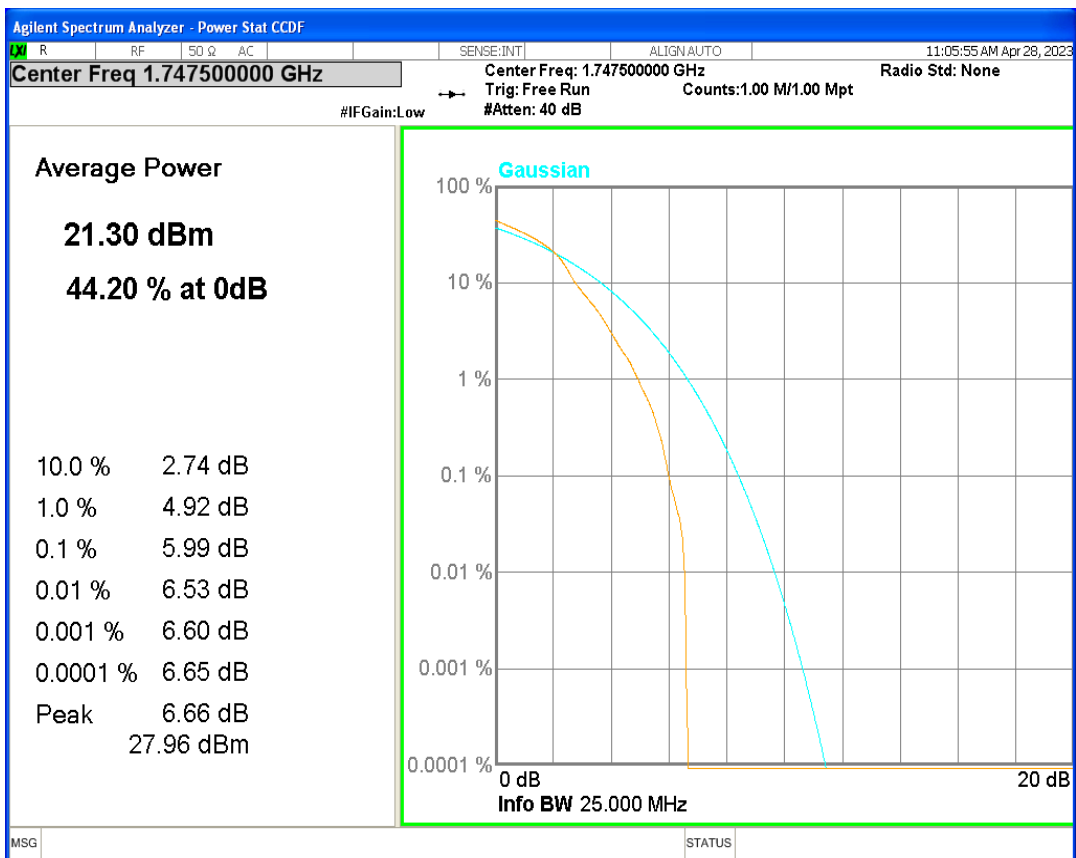

Band4 16QAM BW=15MHz Channel=20325 RB Size=1 Position=#0

Band4 16QAM BW=20MHz Channel=20050 RB Size=1 Position=#0