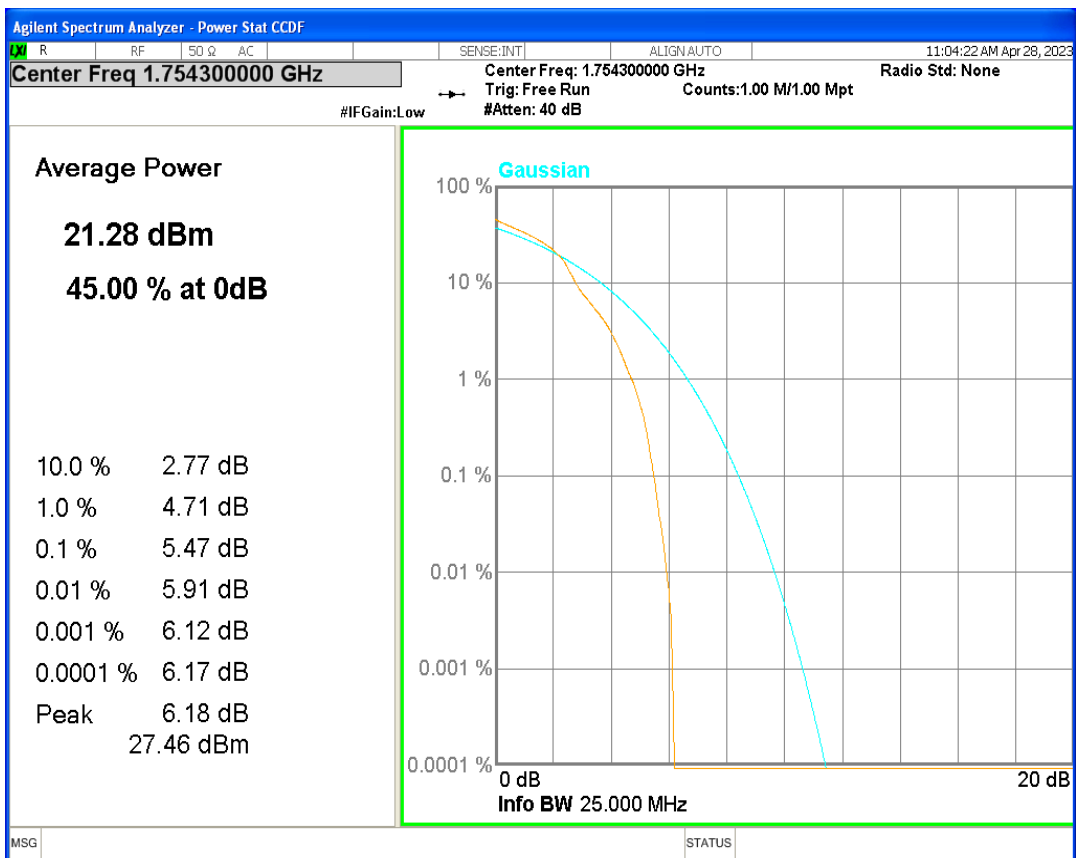

Band4 16QAM BW=1.4MHz Channel=20393 RB Size=1 Position=#0

Band4 16QAM BW=10MHz Channel=20000 RB Size=1 Position=#0