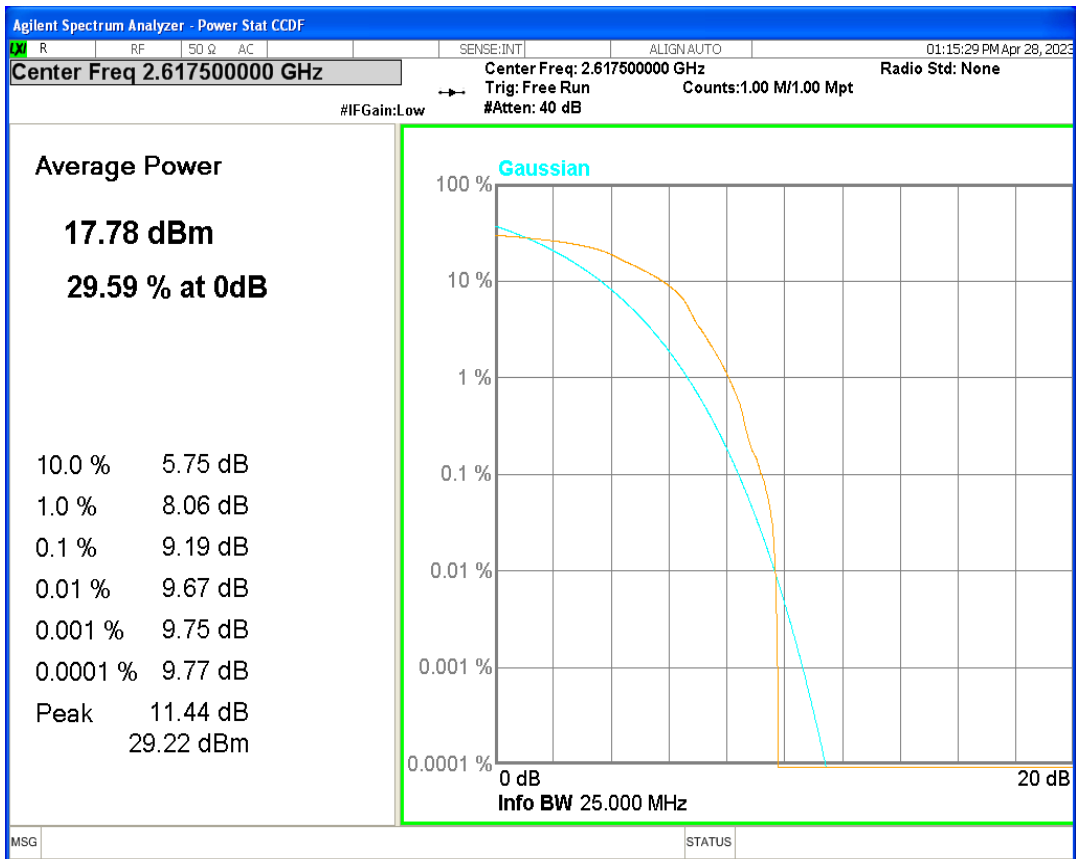

Band38 16QAM BW=5MHz Channel=38225 RB Size=1 Position=#0

Band38 QPSK BW=10MHz Channel=37800 RB Size=1 Position=#0