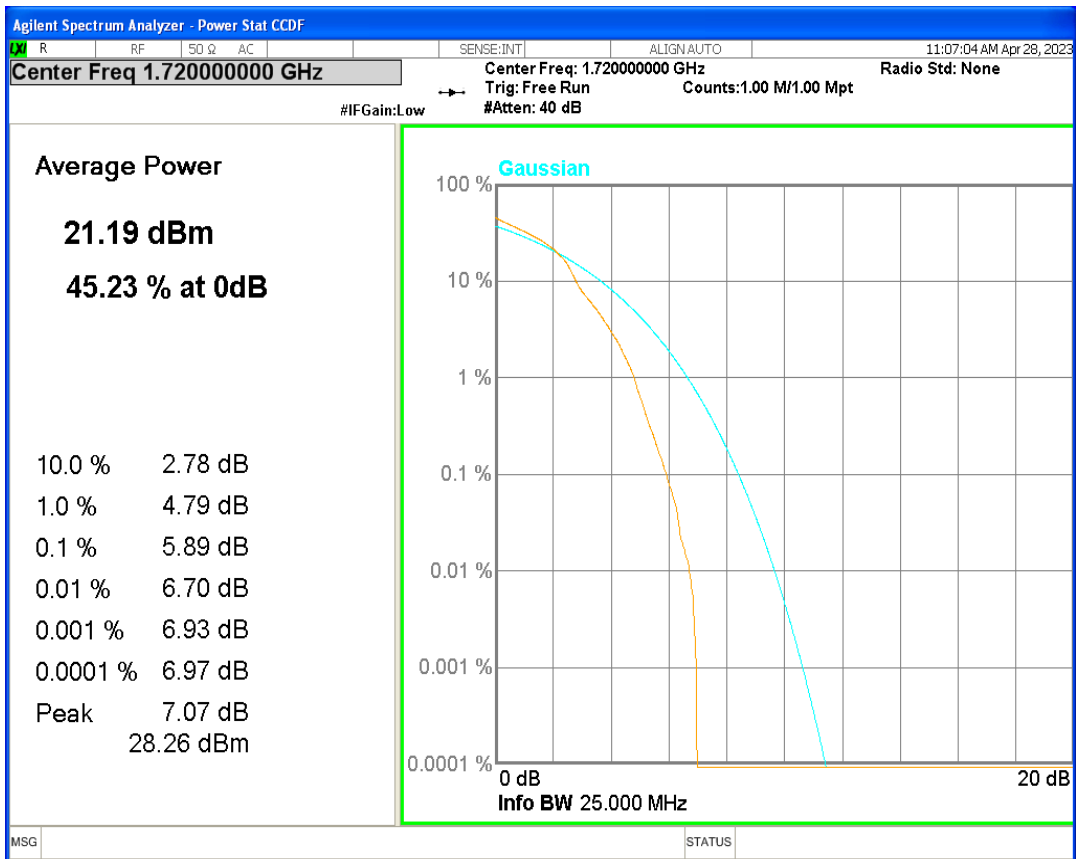

Band4 16QAM BW=15MHz Channel=20025 RB Size=1 Position=#0

Band4 16QAM BW=15MHz Channel=20175 RB Size=1 Position=#0

Band4 16QAM BW=15MHz Channel=20325 RB Size=1 Position=#0

Band4 16QAM BW=20MHz Channel=20050 RB Size=1 Position=#0