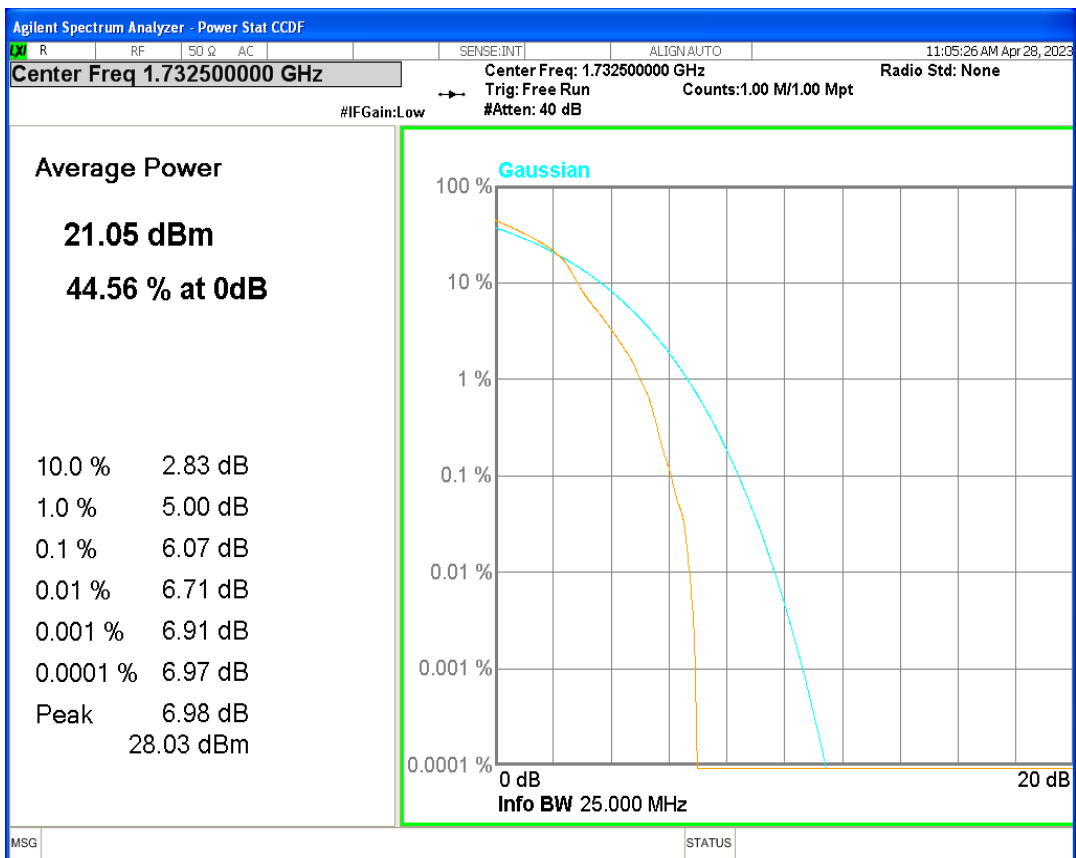

Band4 16QAM BW=10MHz Channel=20175 RB Size=1 Position=#0

Band4 16QAM BW=10MHz Channel=20350 RB Size=1 Position=#0