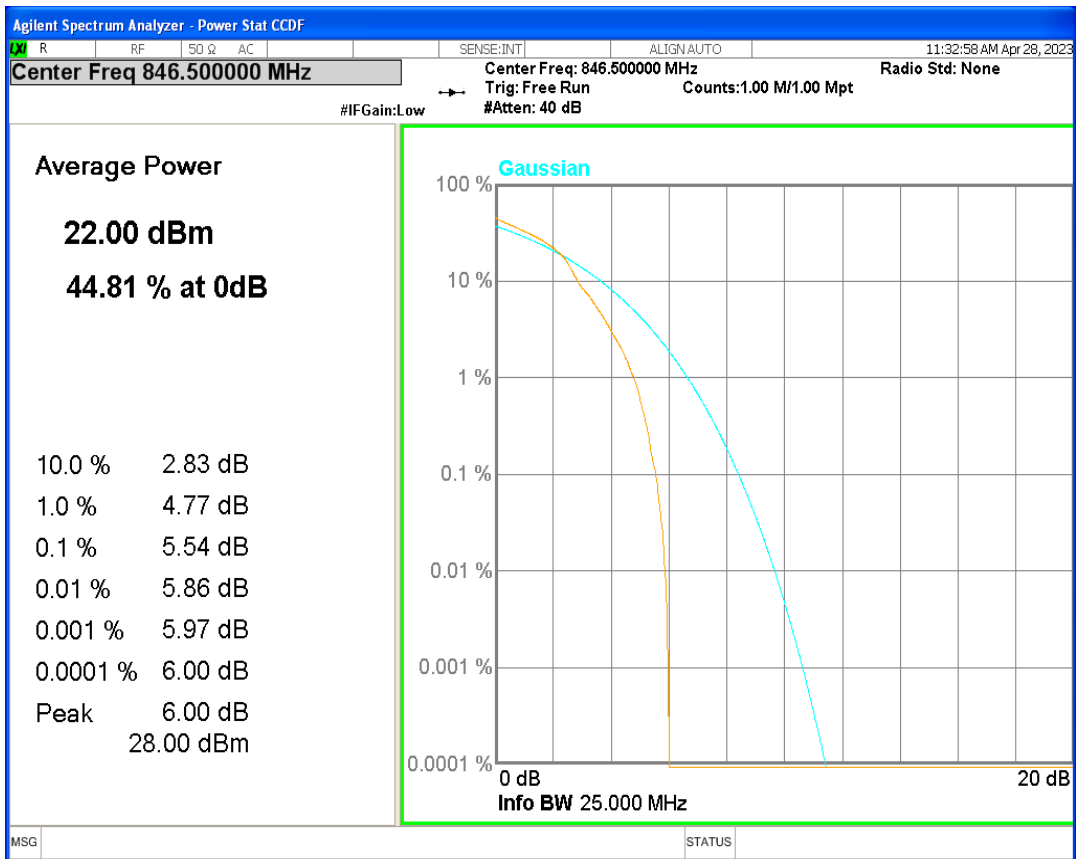

Band5 16QAM BW=5MHz Channel=20625 RB Size=1 Position=#0

Band5 QPSK BW=1.4MHz Channel=20407 RB Size=1 Position=#0