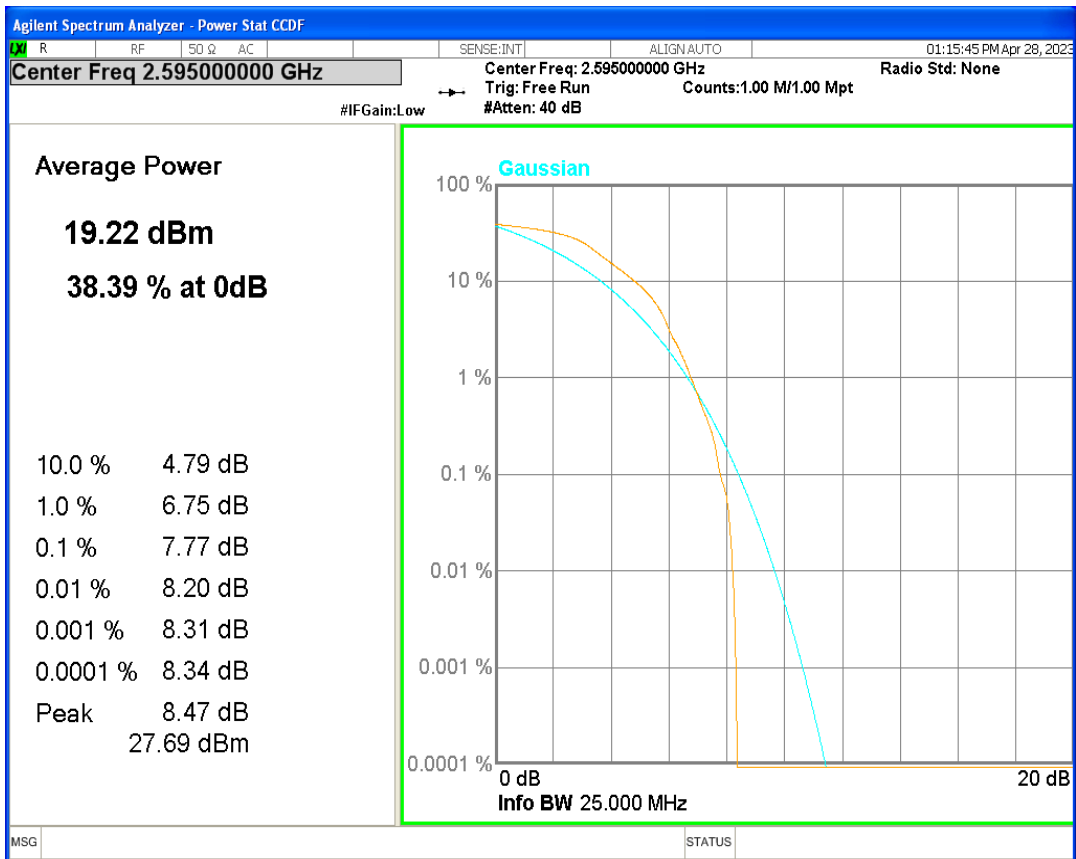

Band38 16QAM BW=5MHz Channel=38000 RB Size=1 Position=#0

Band38 16QAM BW=5MHz Channel=38225 RB Size=1 Position=#0

Band38 QPSK BW=10MHz Channel=37800 RB Size=1 Position=#0

Band38 QPSK BW=10MHz Channel=38000 RB Size=1 Position=#0