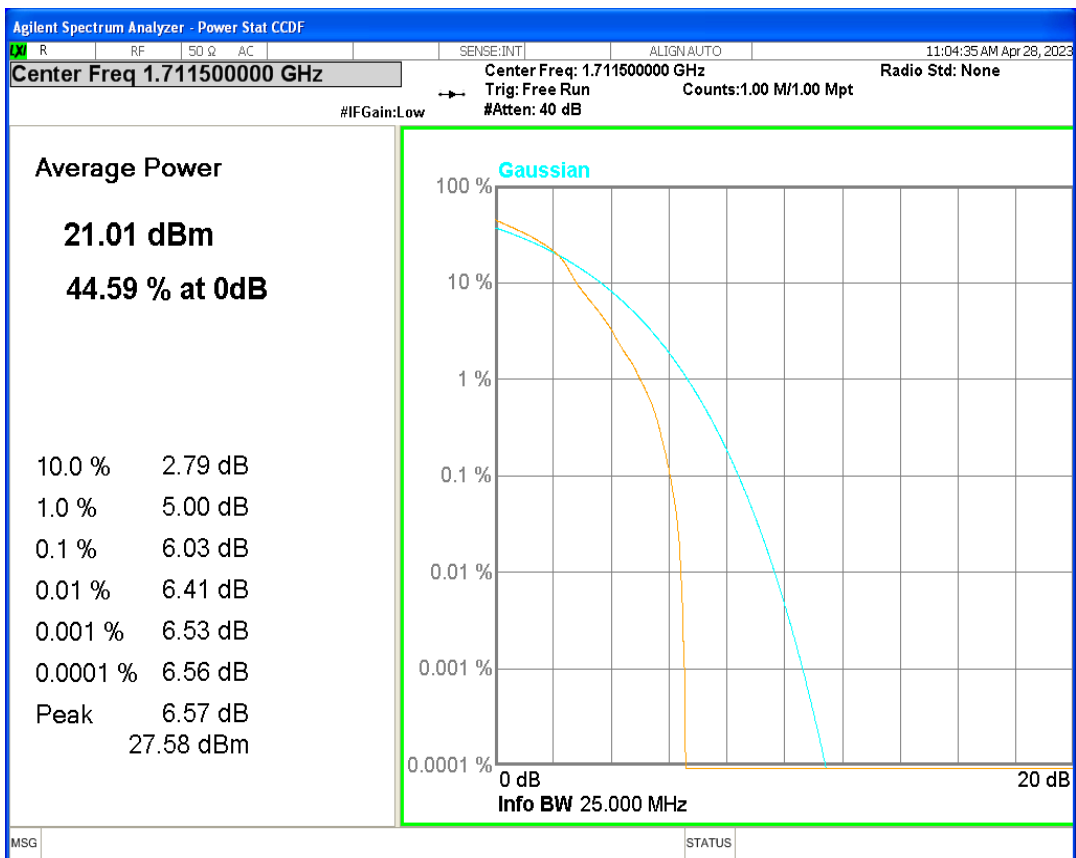

Band4 16QAM BW=3MHz Channel=19965 RB Size=1 Position=#0

Band4 16QAM BW=3MHz Channel=20175 RB Size=1 Position=#0