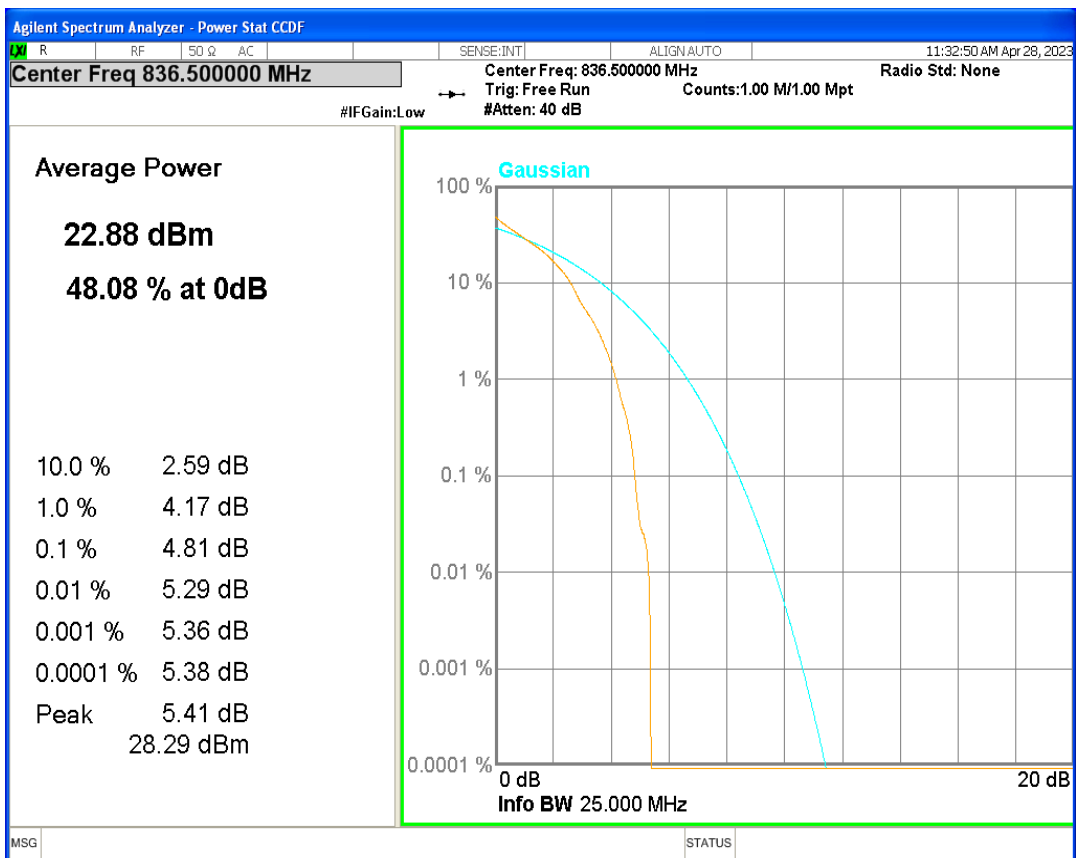

Band5 QPSK BW=5MHz Channel=20525 RB Size=1 Position=#0

Band5 QPSK BW=5MHz Channel=20625 RB Size=1 Position=#0