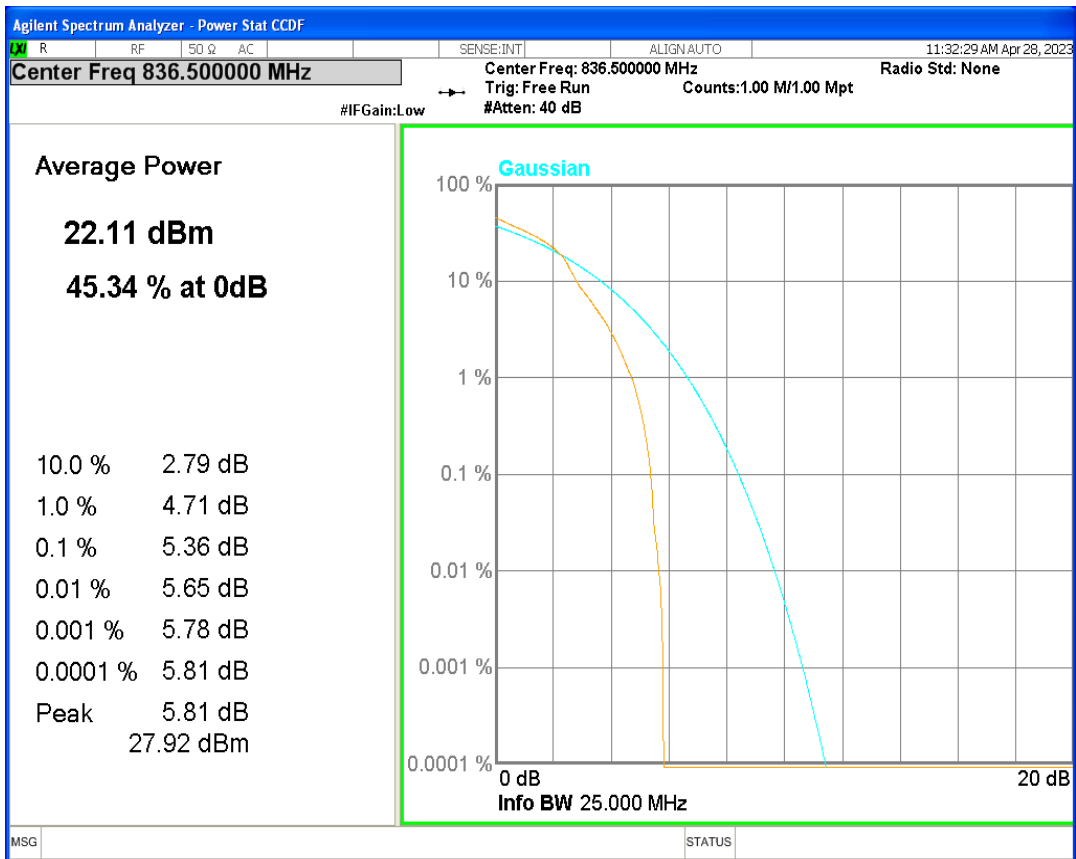

Band5 16QAM BW=3MHz Channel=20525 RB Size=1 Position=#0

Band5 16QAM BW=3MHz Channel=20635 RB Size=1 Position=#0