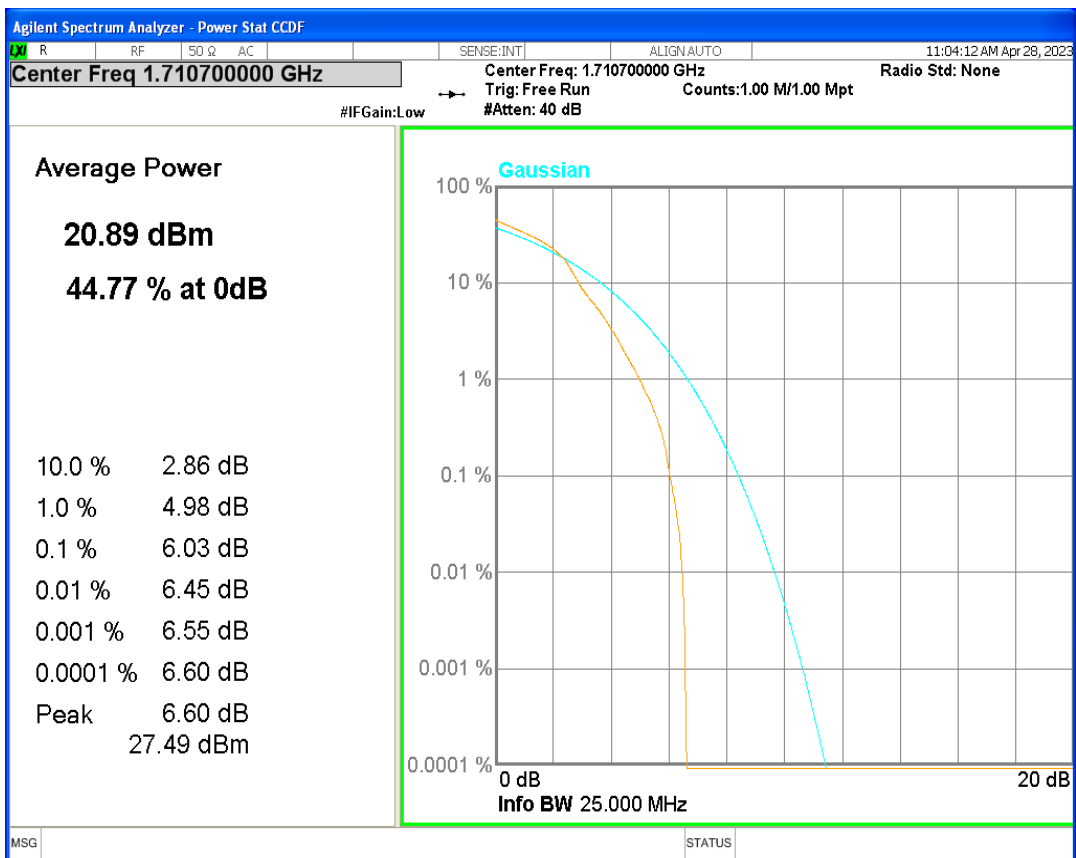

Band4 16QAM BW=1.4MHz Channel=19957 RB Size=1 Position=#0

Band4 16QAM BW=1.4MHz Channel=20175 RB Size=1 Position=#0