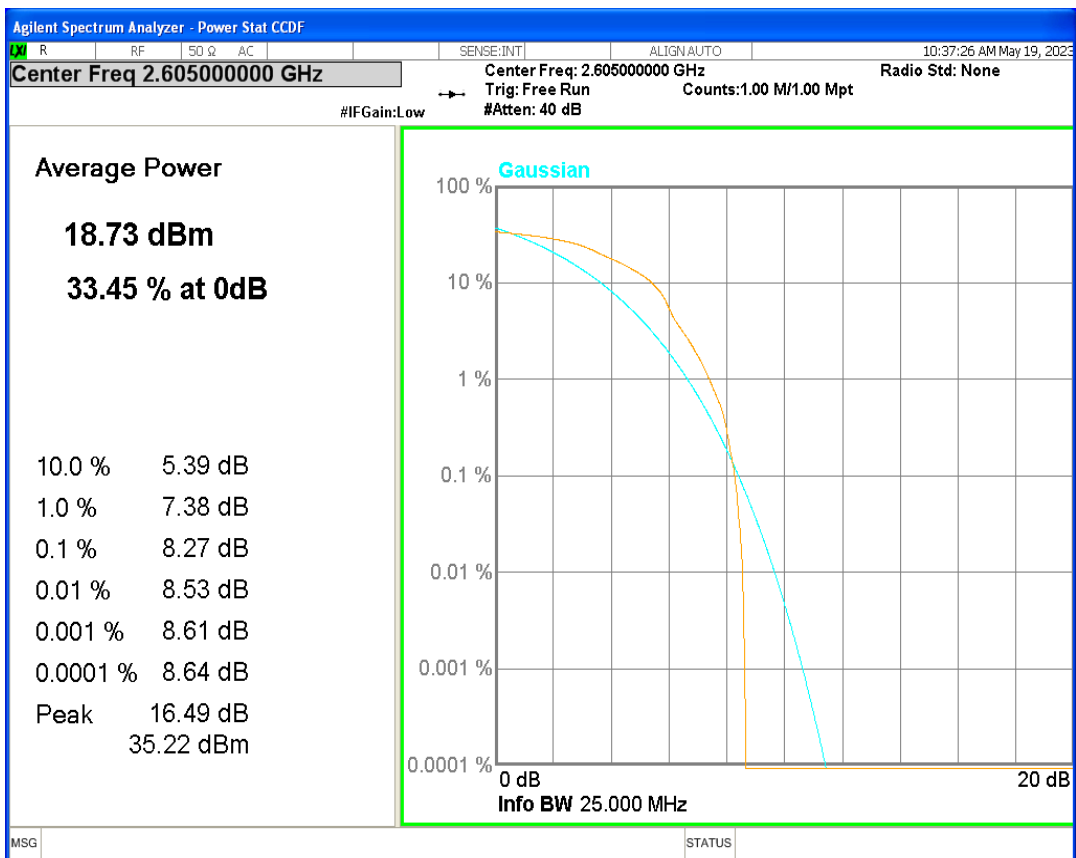

Band41(2555-2655) 16QAM BW=5MHz Channel=40740 RB Size=1 Position=#0

Band41(2555-2655) 16QAM BW=5MHz Channel=41215 RB Size=1 Position=#0