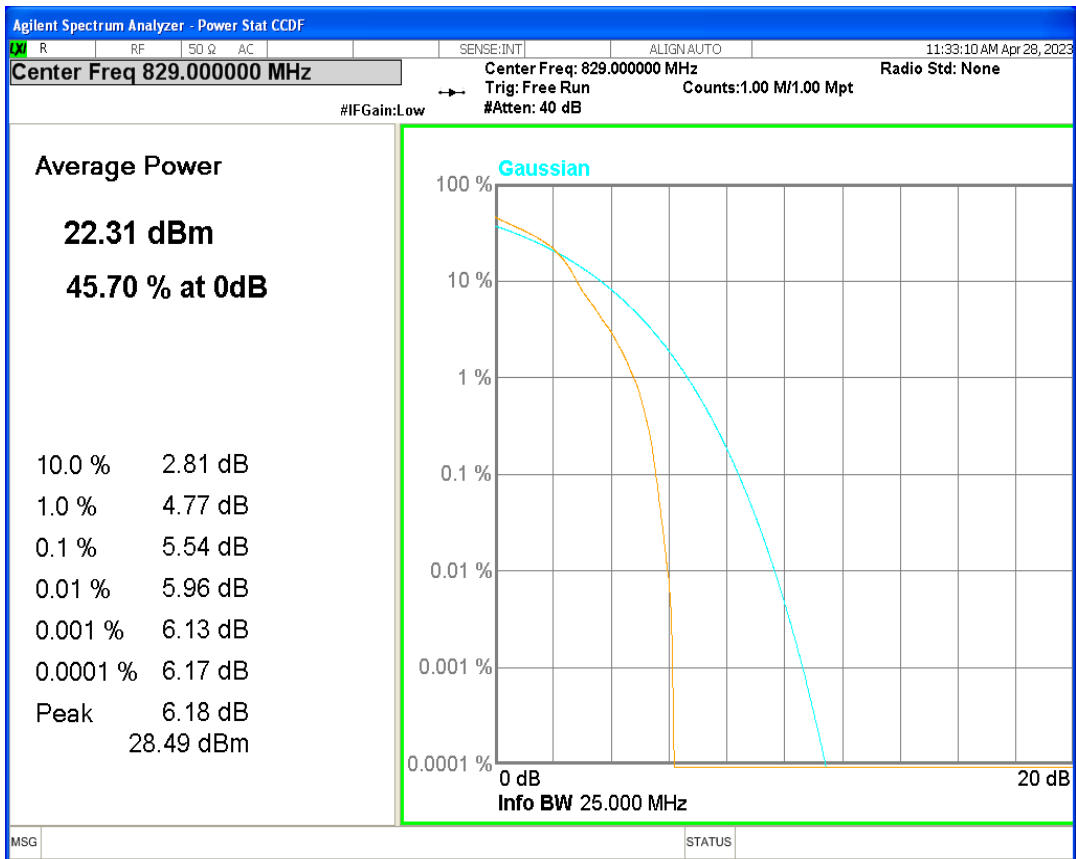

Band5 16QAM BW=1.4MHz Channel=20525 RB Size=1 Position=#0

Band5 16QAM BW=1.4MHz Channel=20643 RB Size=1 Position=#0

Band5 16QAM BW=10MHz Channel=20450 RB Size=1 Position=#0

Band5 16QAM BW=10MHz Channel=20525 RB Size=1 Position=#0