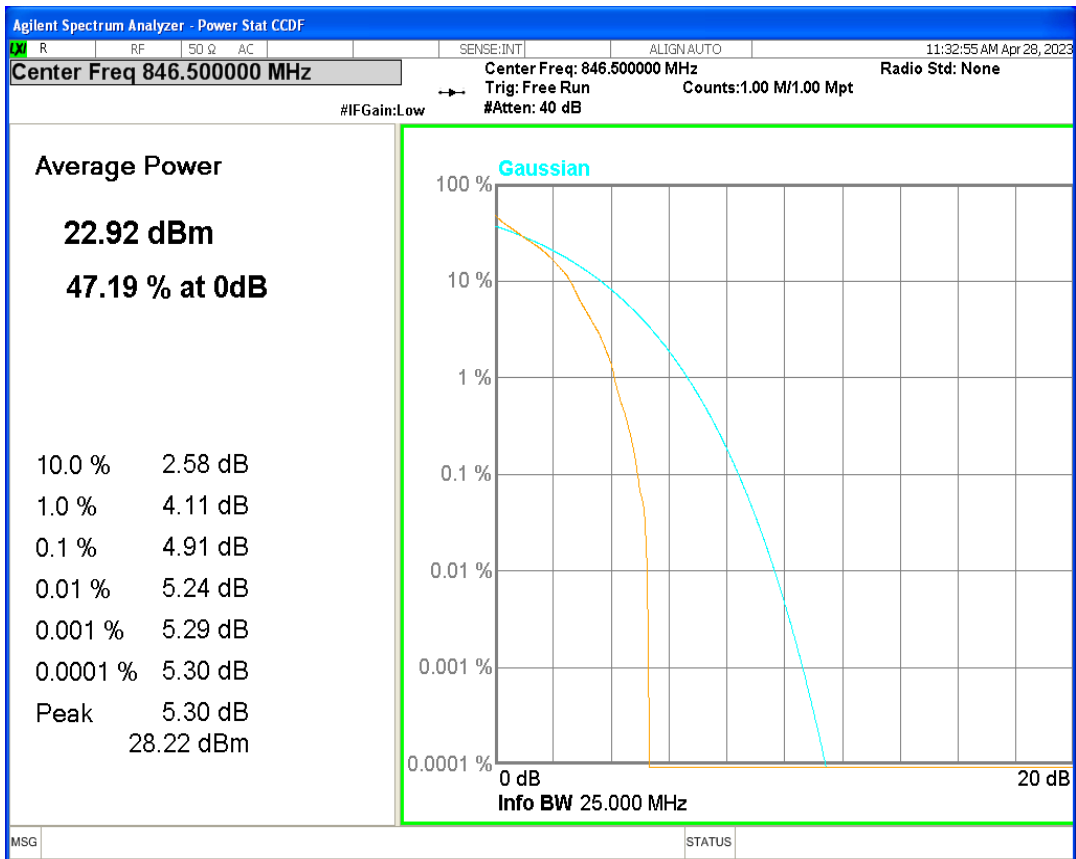

Band5 QPSK BW=5MHz Channel=20625 RB Size=1 Position=#0

Band7 16QAM BW=10MHz Channel=20800 RB Size=1 Position=#0