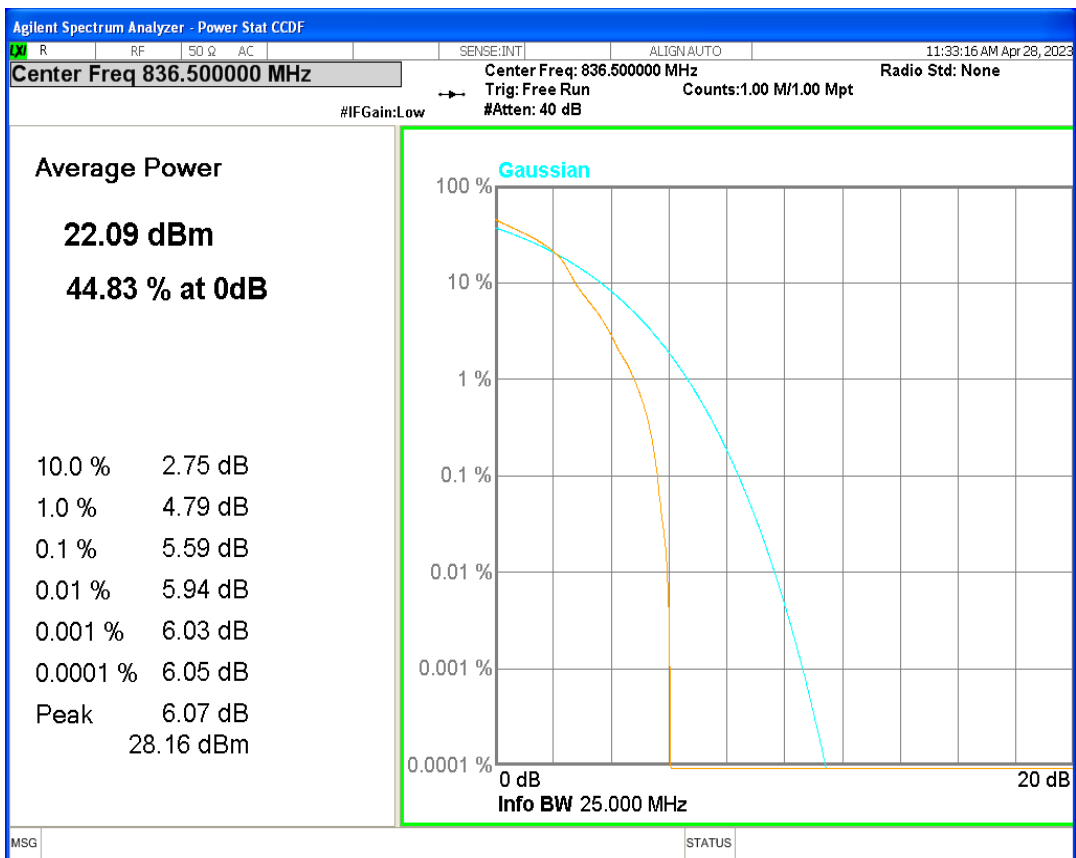

Band5 16QAM BW=1.4MHz Channel=20525 RB Size=1 Position=#0

Band5 16QAM BW=1.4MHz Channel=20643 RB Size=1 Position=#0

Band5 16QAM BW=10MHz Channel=20450 RB Size=1 Position=#0

Band5 16QAM BW=10MHz Channel=20525 RB Size=1 Position=#0