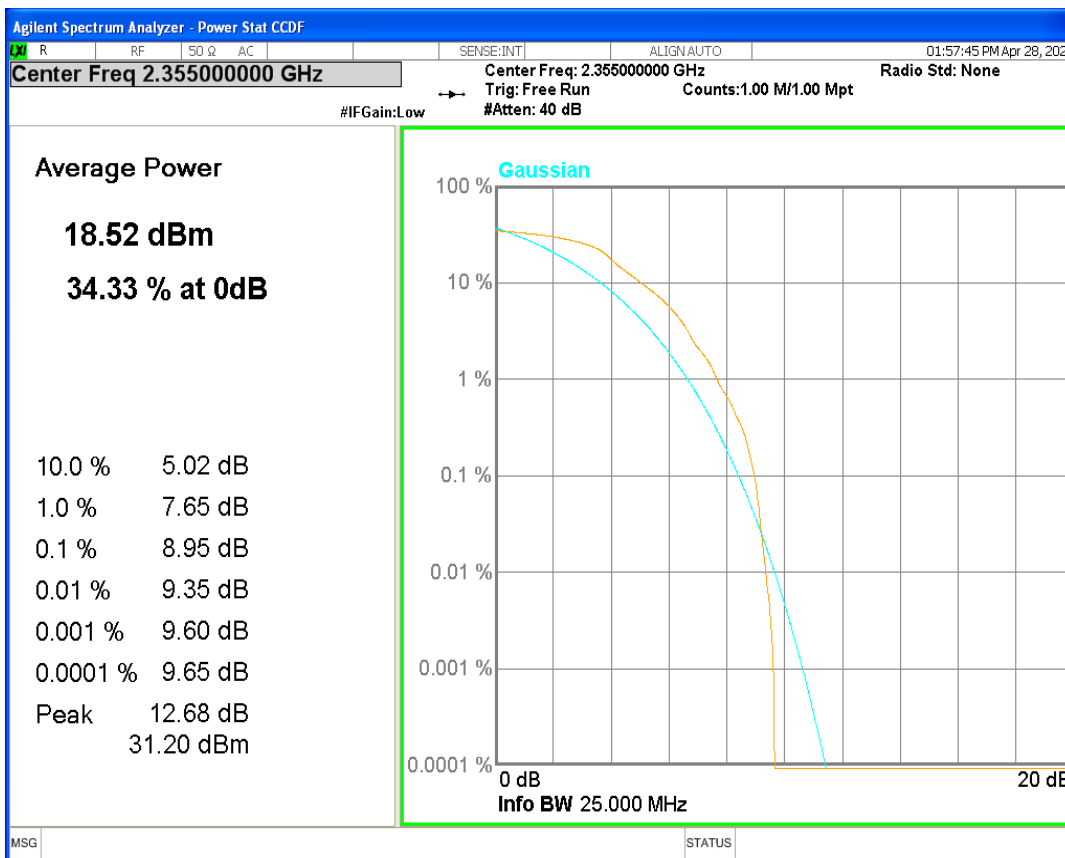

Band40(2350-2360) QPSK BW=10MHz Channel=39200 RB Size=1 Position=#0

Band40(2350-2360) QPSK BW=5MHz Channel=39175 RB Size=1 Position=#0