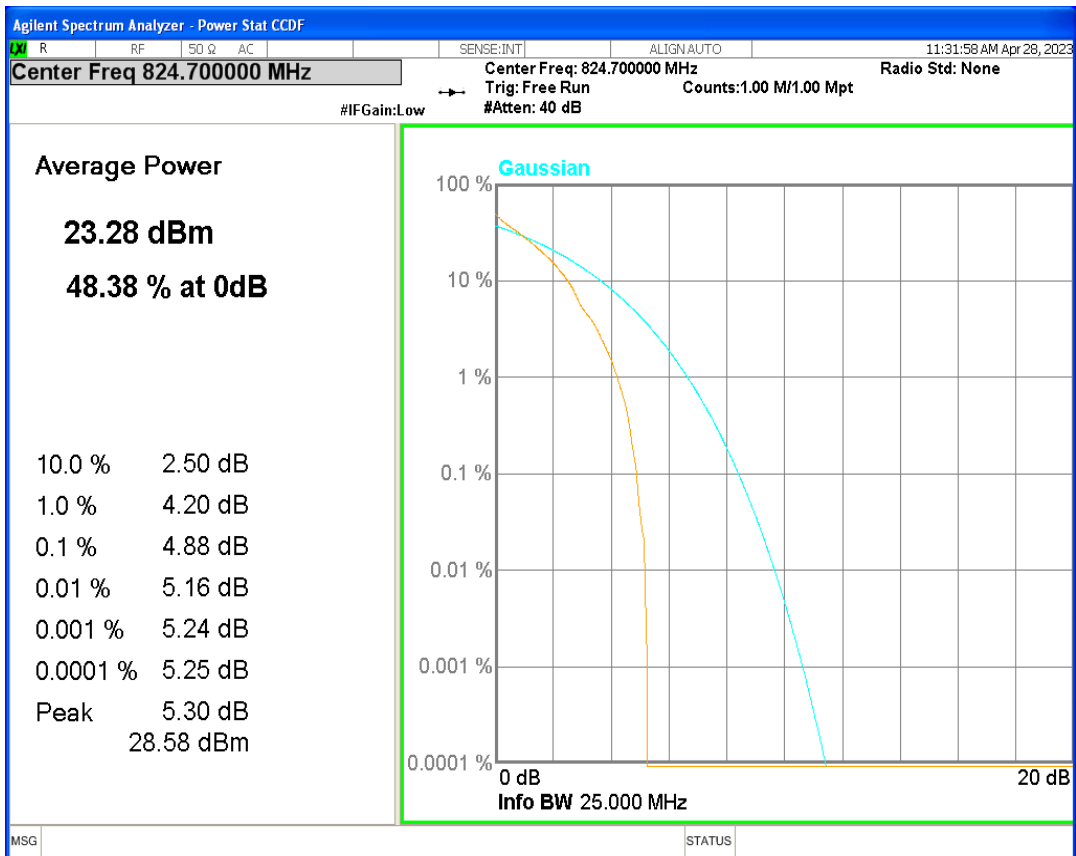

Band5 16QAM BW=5MHz Channel=20425 RB Size=1 Position=#0

Band5 16QAM BW=5MHz Channel=20525 RB Size=1 Position=#0

Band5 16QAM BW=5MHz Channel=20625 RB Size=1 Position=#0

Band5 QPSK BW=1.4MHz Channel=20407 RB Size=1 Position=#0