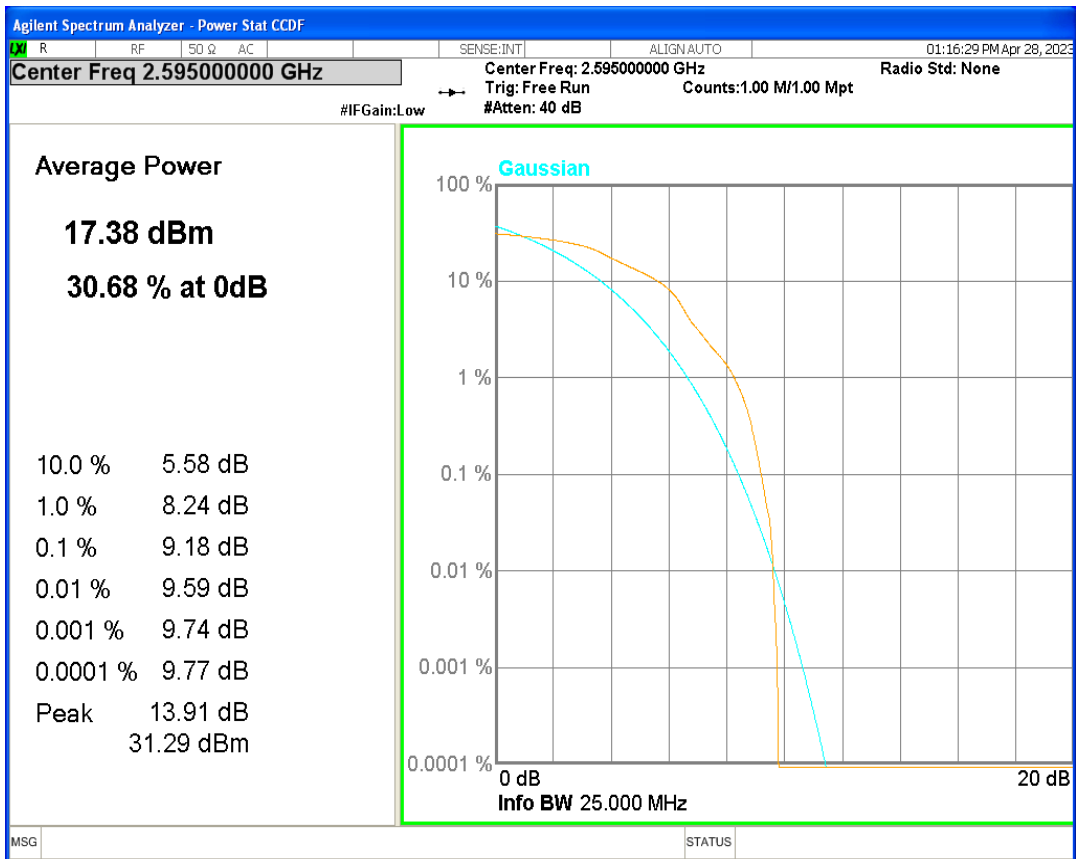

Band38 16QAM BW=20MHz Channel=37850 RB Size=1 Position=#0

Band38 16QAM BW=20MHz Channel=38000 RB Size=1 Position=#0

Band38 16QAM BW=20MHz Channel=38150 RB Size=1 Position=#0

Band38 16QAM BW=5MHz Channel=37775 RB Size=1 Position=#0