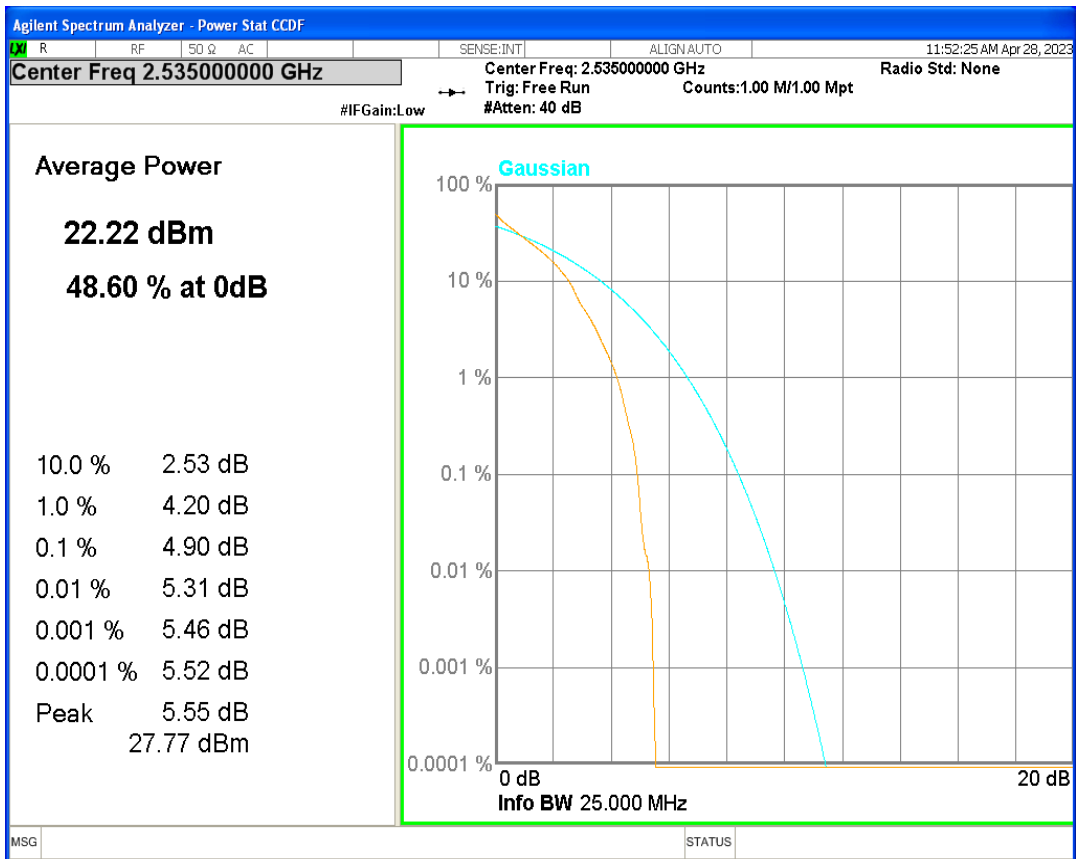

Band7 QPSK BW=10MHz Channel=21100 RB Size=1 Position=#0

Band7 QPSK BW=10MHz Channel=21400 RB Size=1 Position=#0