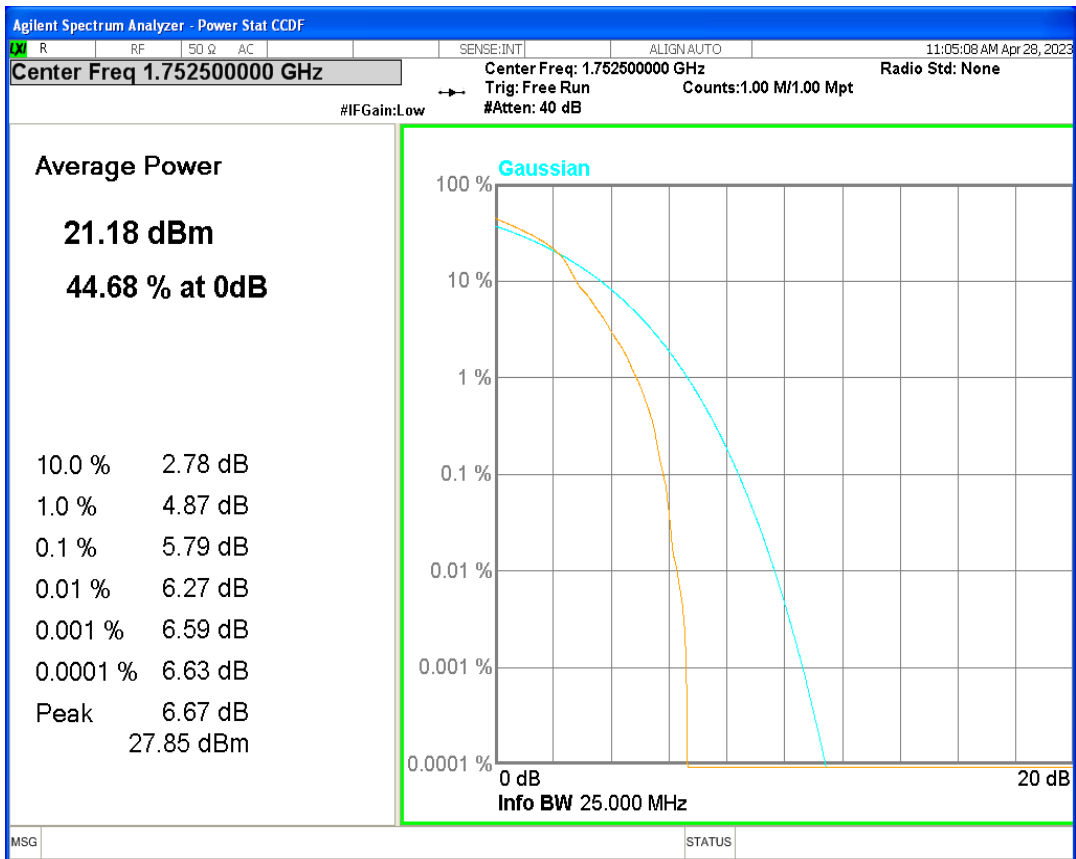

Band4 16QAM BW=3MHz Channel=20385 RB Size=1 Position=#0

Band4 16QAM BW=5MHz Channel=19975 RB Size=1 Position=#0

Band4 16QAM BW=5MHz Channel=20175 RB Size=1 Position=#0

Band4 16QAM BW=5MHz Channel=20375 RB Size=1 Position=#0