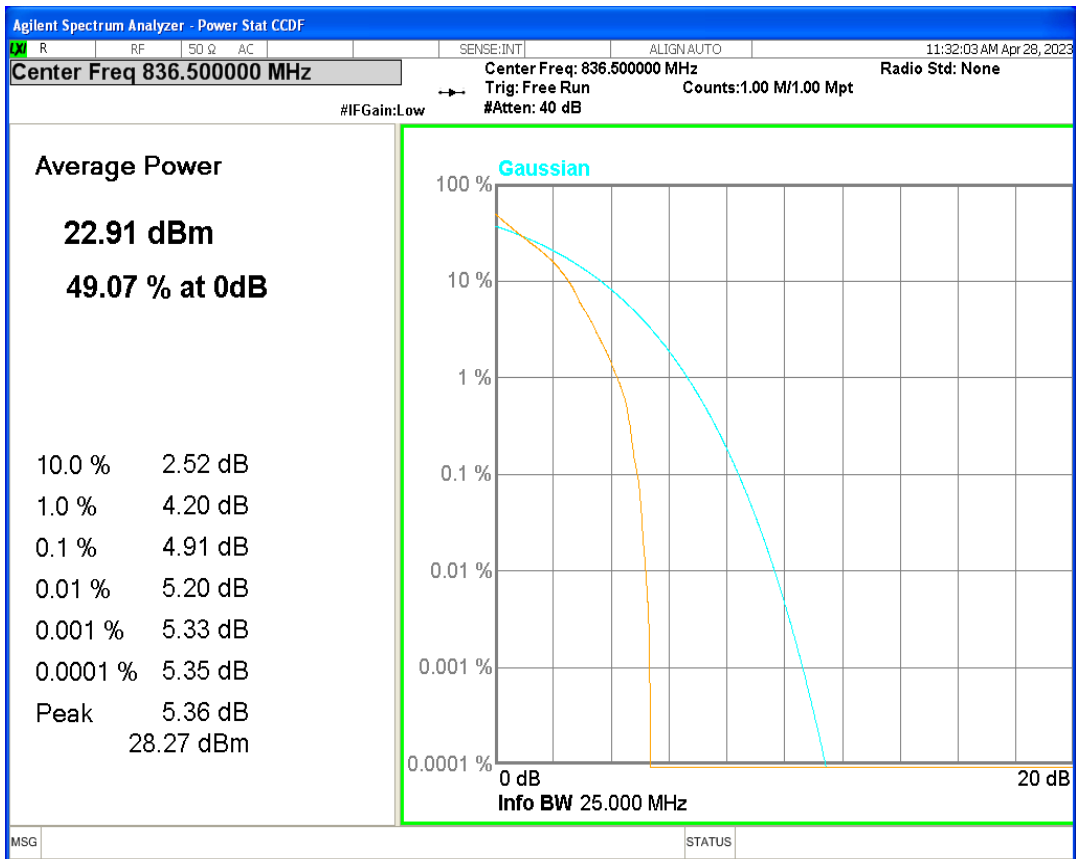

Band5 QPSK BW=1.4MHz Channel=20525 RB Size=1 Position=#0

Band5 QPSK BW=1.4MHz Channel=20643 RB Size=1 Position=#0