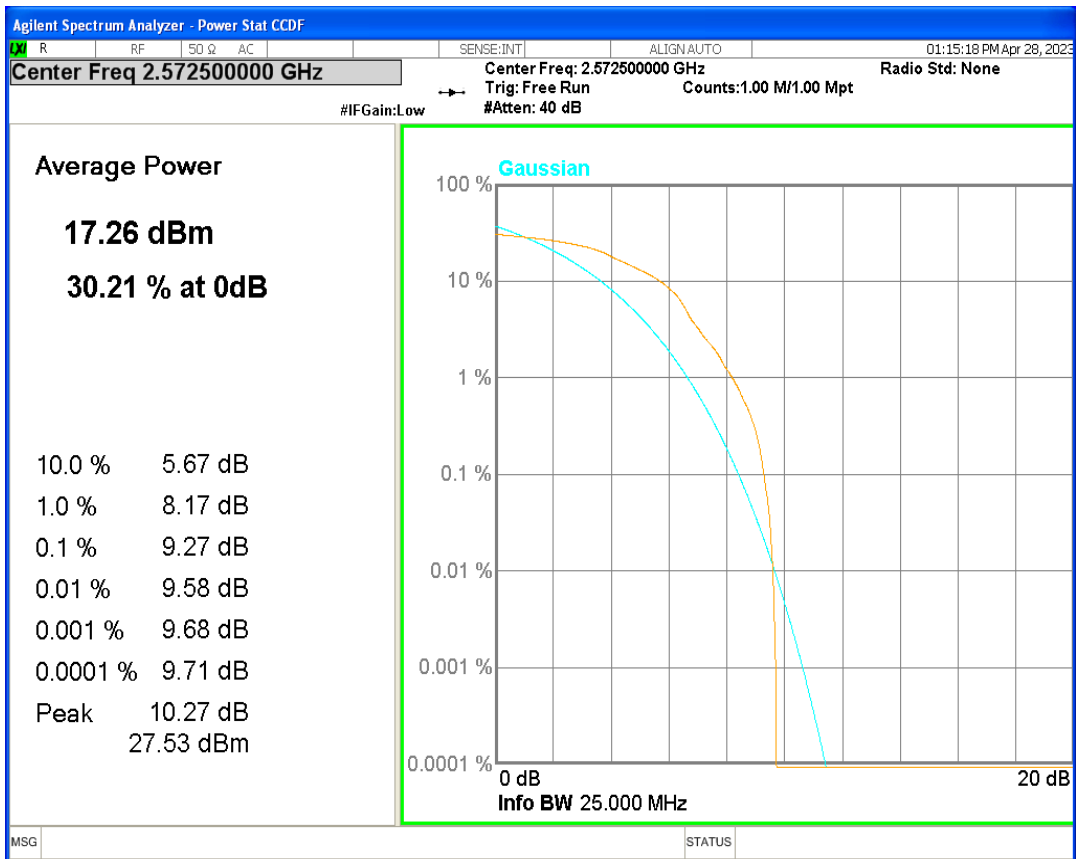

Band38 16QAM BW=20MHz Channel=37850 RB Size=1 Position=#0

Band38 16QAM BW=20MHz Channel=38000 RB Size=1 Position=#0

Band38 16QAM BW=20MHz Channel=38150 RB Size=1 Position=#0

Band38 16QAM BW=5MHz Channel=37775 RB Size=1 Position=#0