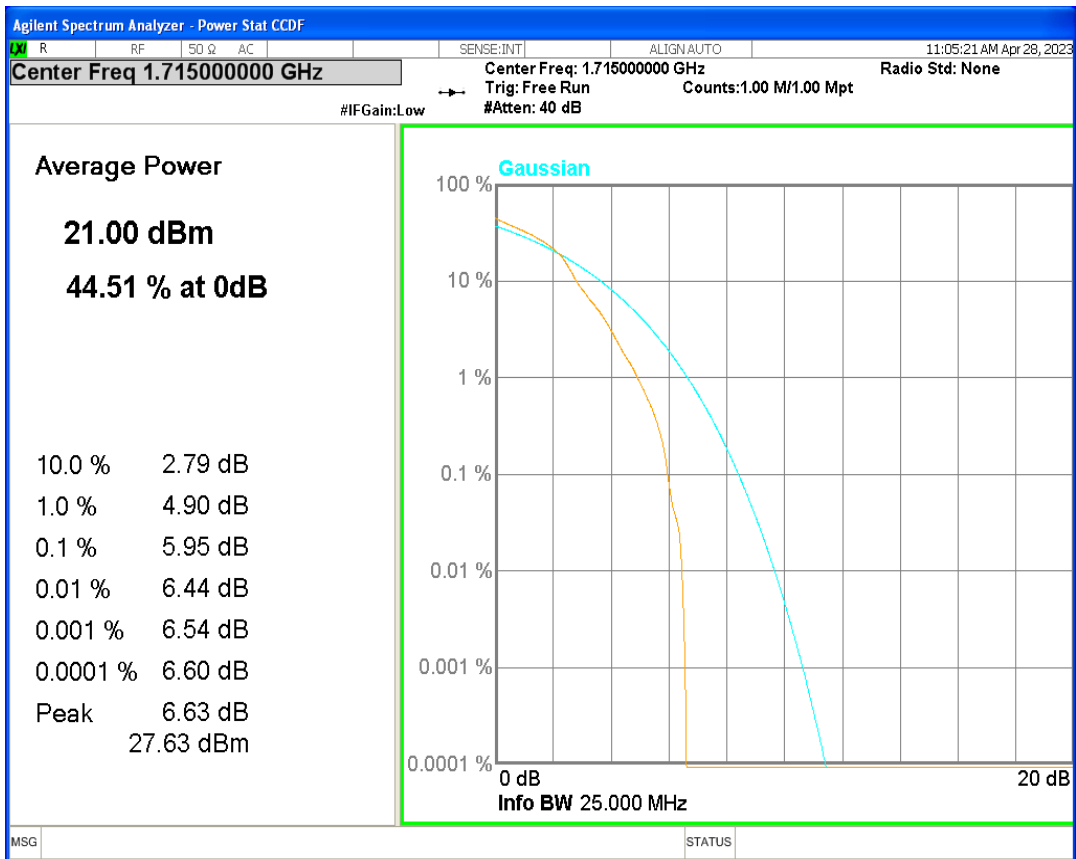

Band4 16QAM BW=10MHz Channel=20000 RB Size=1 Position=#0

Band4 16QAM BW=10MHz Channel=20175 RB Size=1 Position=#0