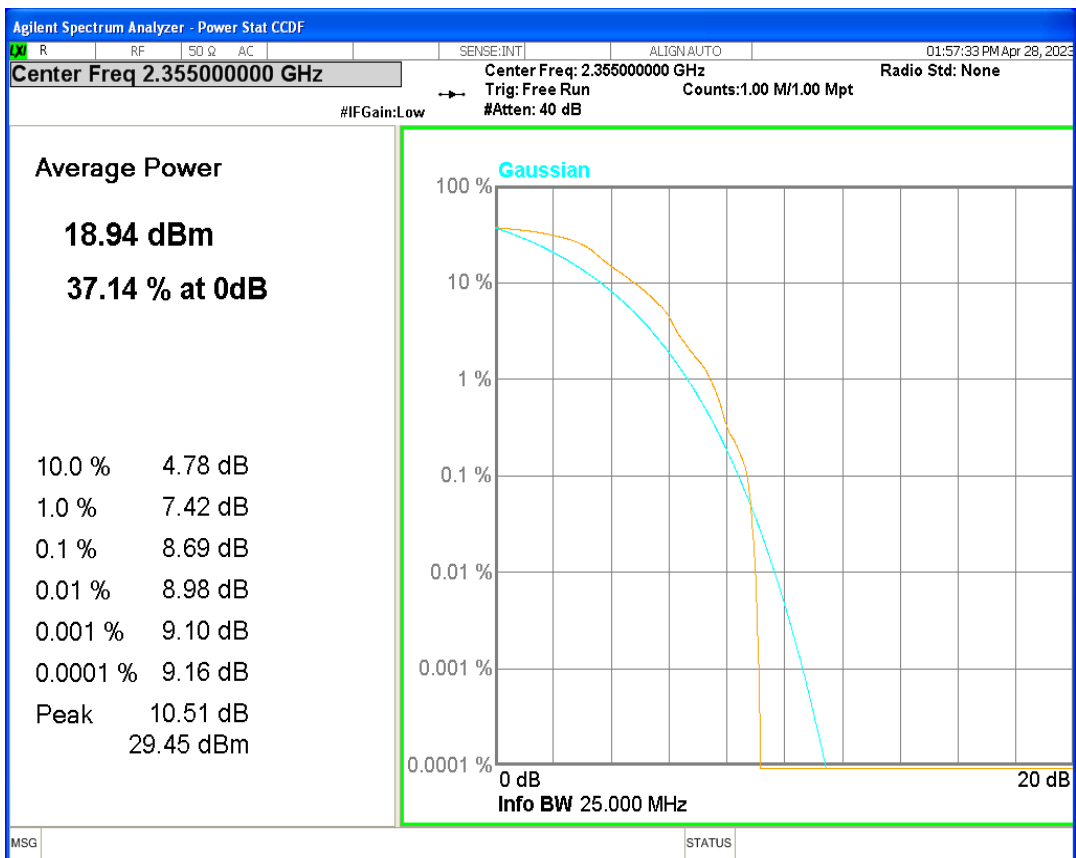

Band40(2350-2360) QPSK BW=5MHz Channel=39200 RB Size=1 Position=#0

Band40(2350-2360) QPSK BW=5MHz Channel=39225 RB Size=1 Position=#0