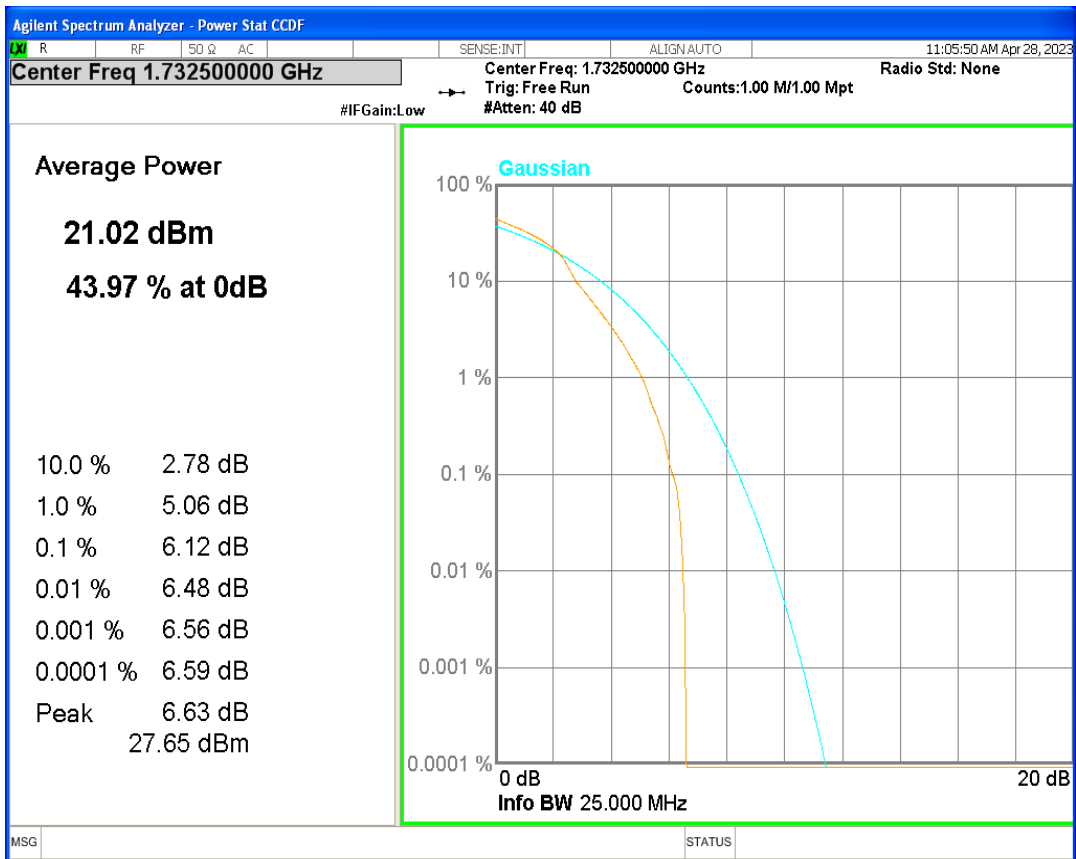

Band4 16QAM BW=15MHz Channel=20175 RB Size=1 Position=#0

Band4 16QAM BW=15MHz Channel=20325 RB Size=1 Position=#0