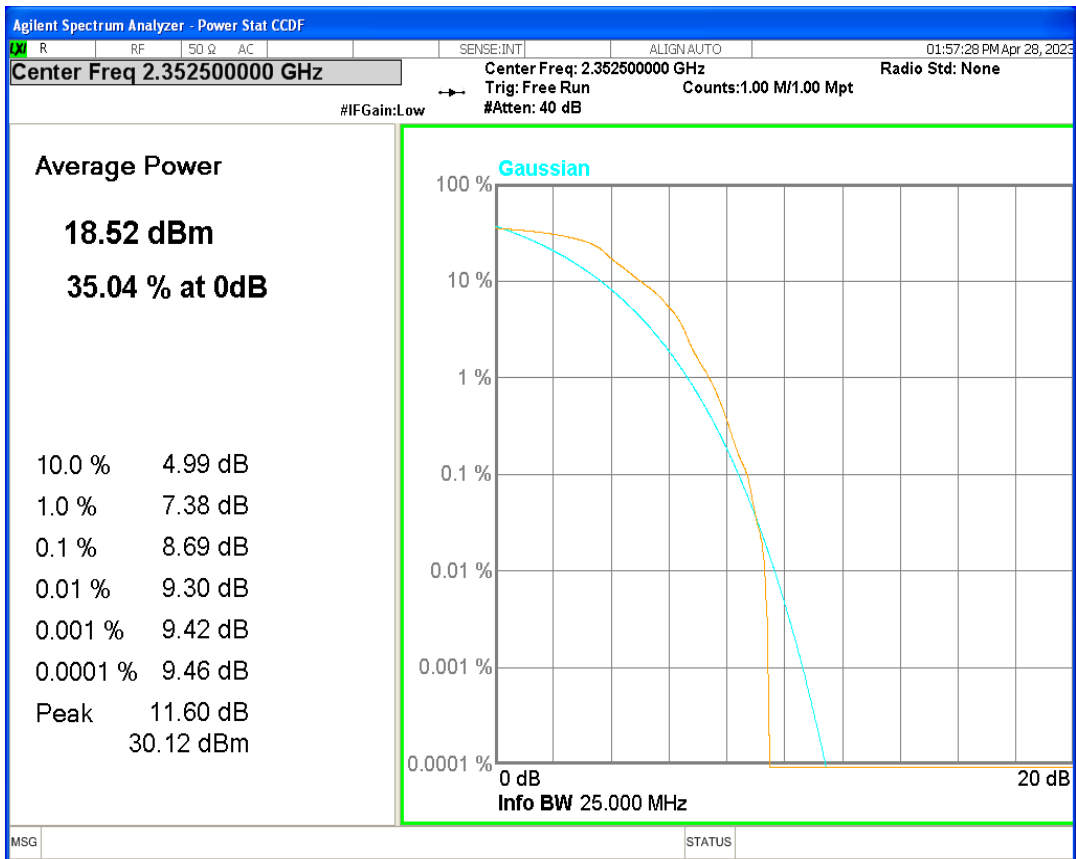

Band40(2350-2360) QPSK BW=5MHz Channel=39175 RB Size=1 Position=#0

Band40(2350-2360) QPSK BW=5MHz Channel=39200 RB Size=1 Position=#0