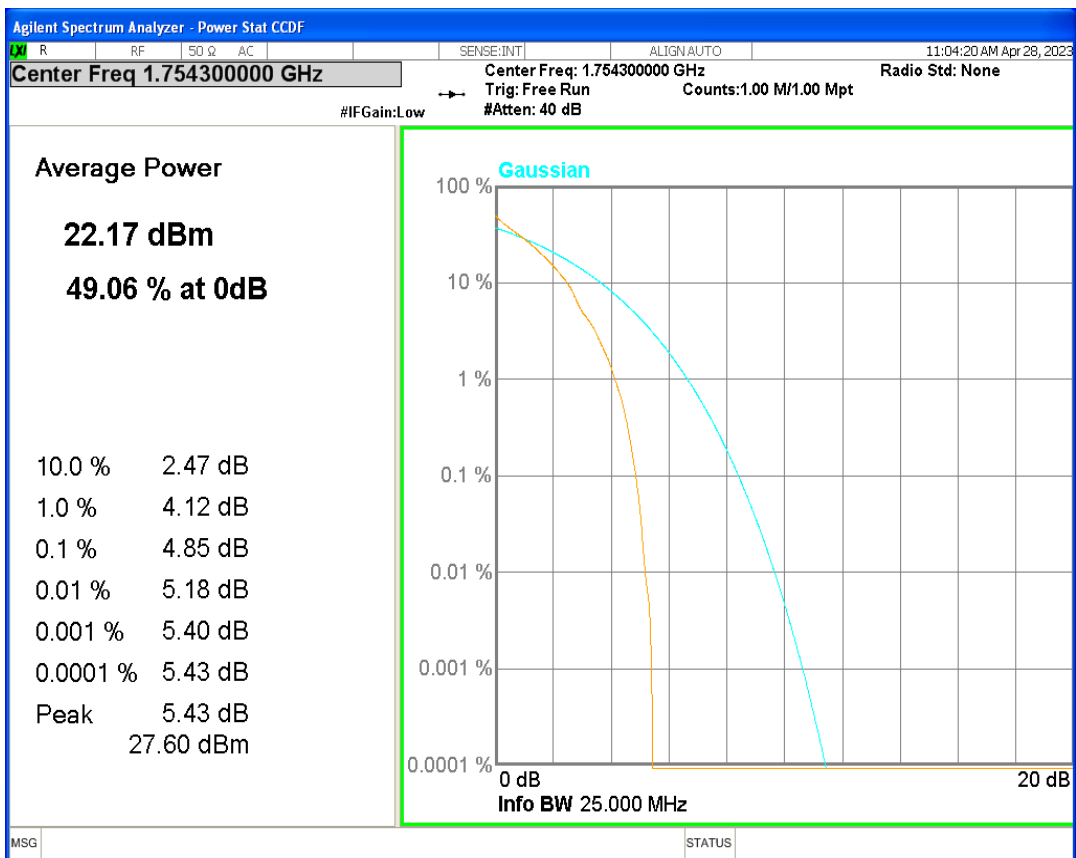

Band4 QPSK BW=1.4MHz Channel=20393 RB Size=1 Position=#0

Band4 QPSK BW=10MHz Channel=20000 RB Size=1 Position=#0