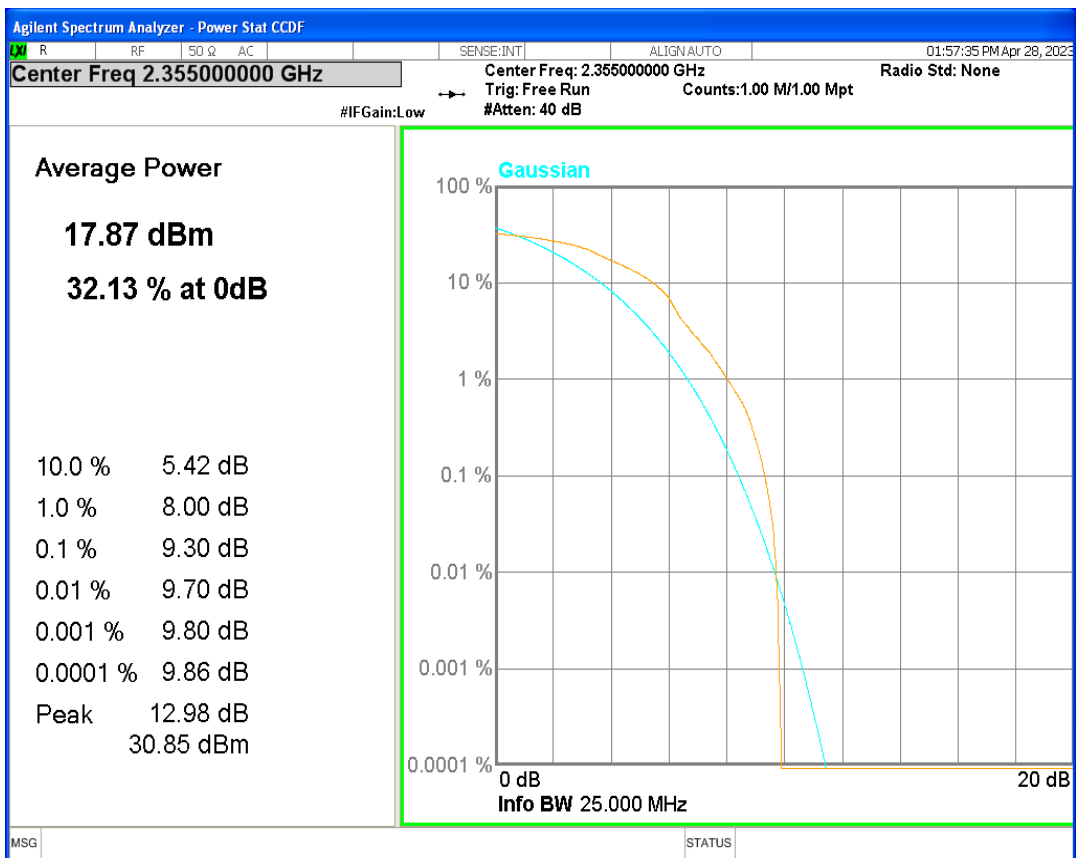

Band40(2350-2360) 16QAM BW=5MHz Channel=39200 RB Size=1 Position=#0

Band40(2350-2360) 16QAM BW=5MHz Channel=39225 RB Size=1 Position=#0