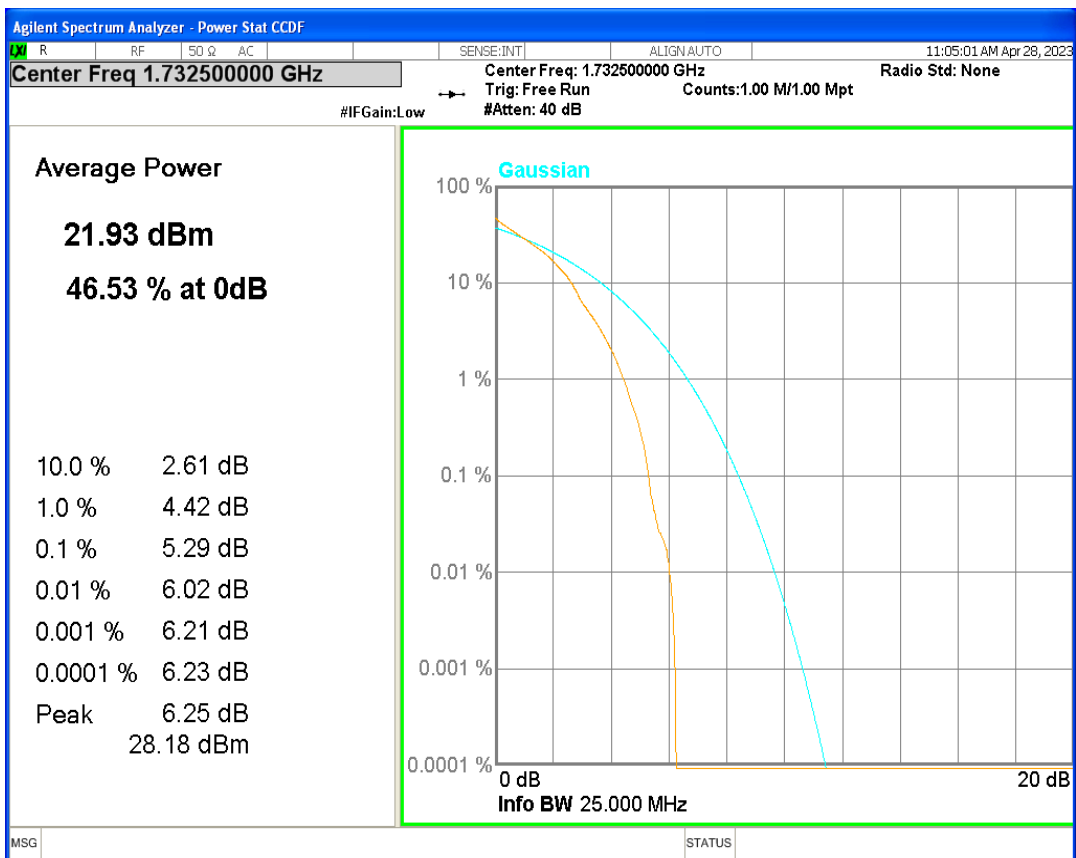

Band4 QPSK BW=5MHz Channel=20175 RB Size=1 Position=#0

Band4 QPSK BW=5MHz Channel=20375 RB Size=1 Position=#0