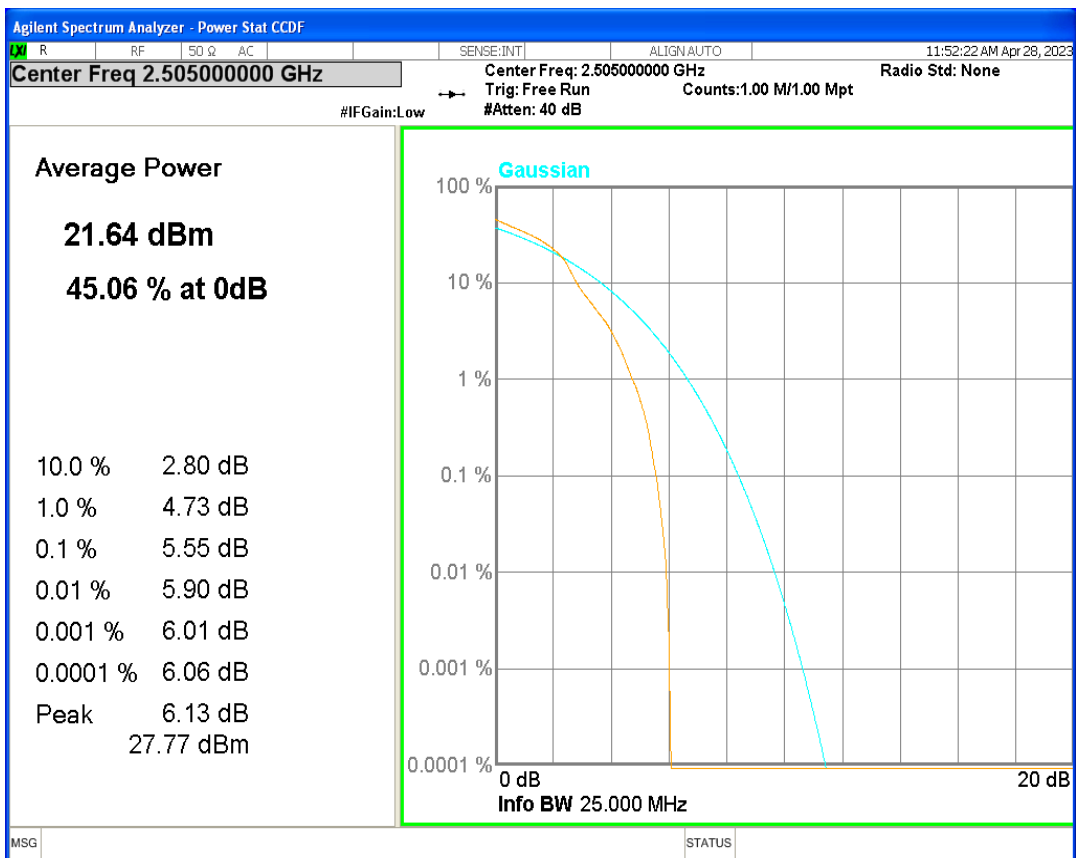

Band5 QPSK BW=5MHz Channel=20425 RB Size=1 Position=#0

Band5 QPSK BW=5MHz Channel=20525 RB Size=1 Position=#0

Band5 QPSK BW=5MHz Channel=20625 RB Size=1 Position=#0

Band7 16QAM BW=10MHz Channel=20800 RB Size=1 Position=#0