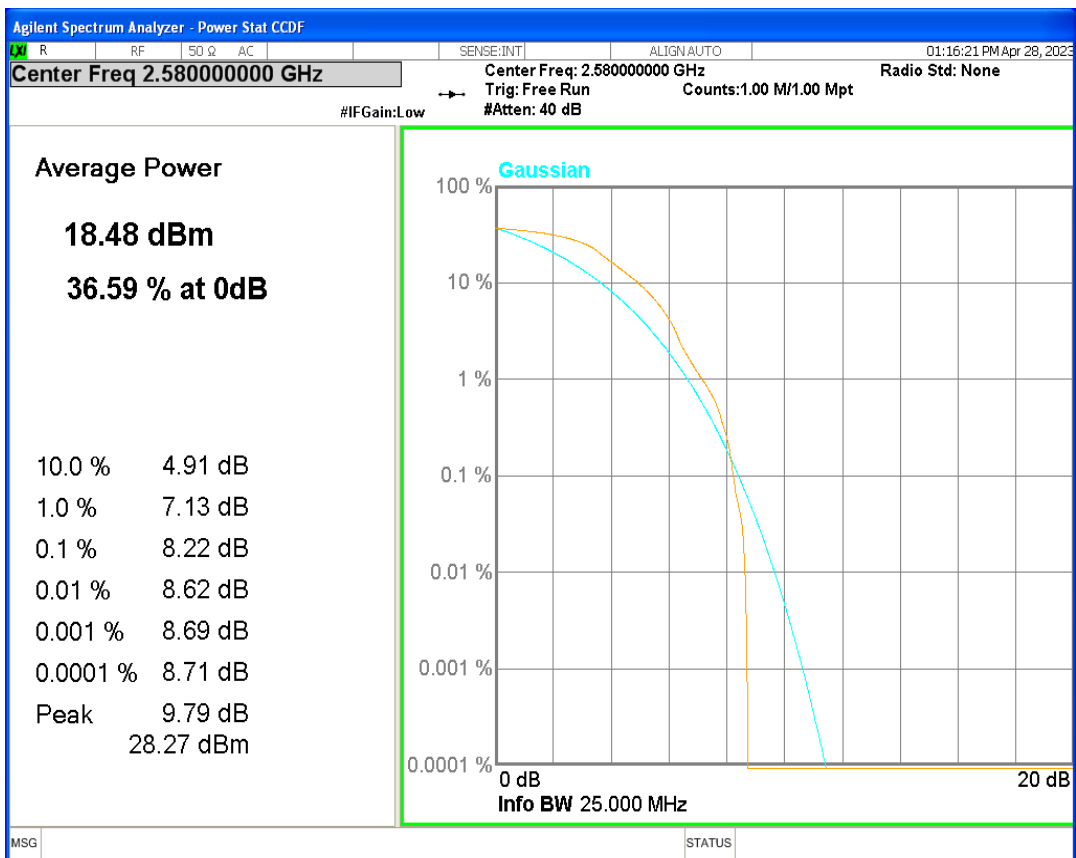

Band38 QPSK BW=20MHz Channel=37850 RB Size=1 Position=#0

Band38 QPSK BW=20MHz Channel=38000 RB Size=1 Position=#0