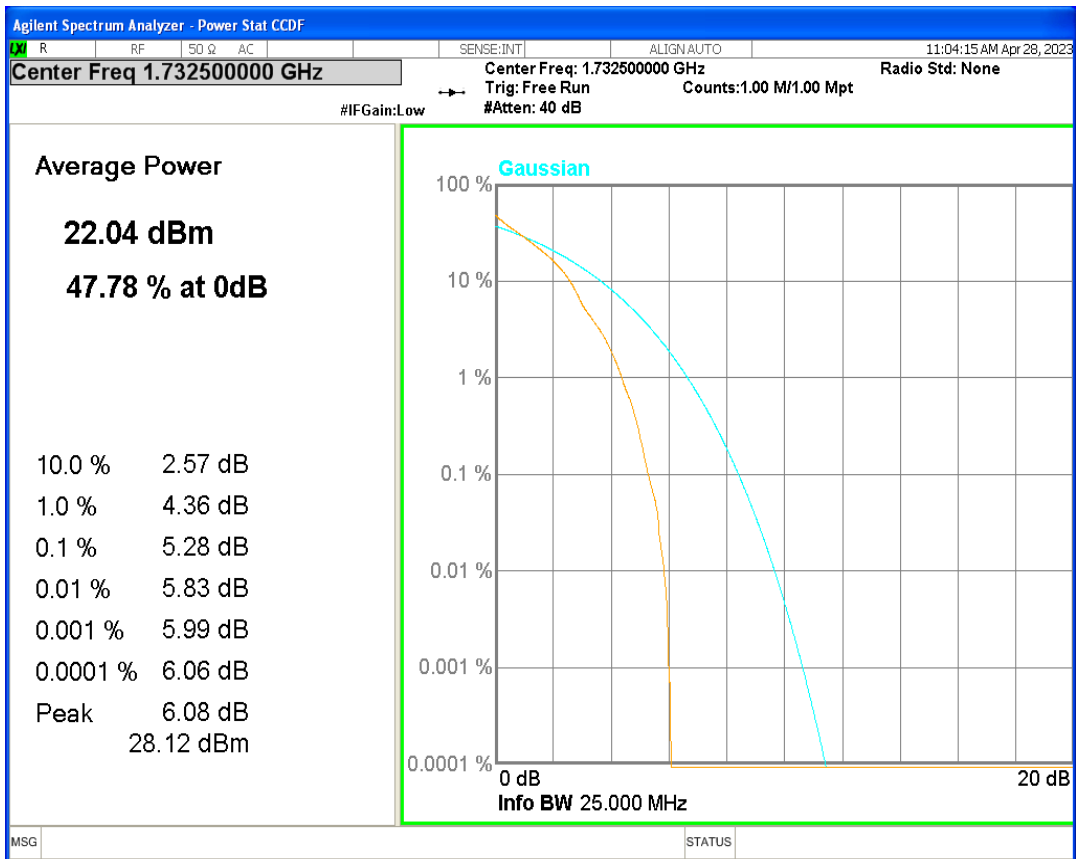

Band4 QPSK BW=1.4MHz Channel=20175 RB Size=1 Position=#0

Band4 QPSK BW=1.4MHz Channel=20393 RB Size=1 Position=#0