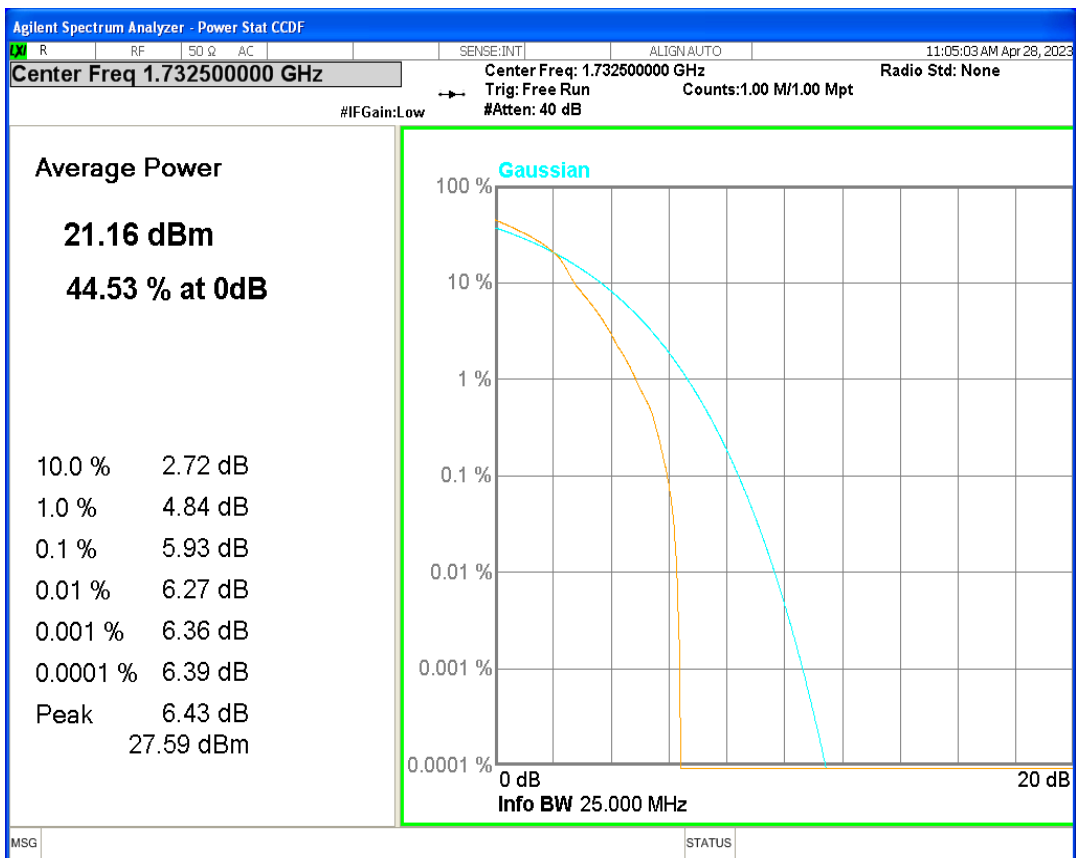

Band4 16QAM BW=5MHz Channel=20175 RB Size=1 Position=#0

Band4 16QAM BW=5MHz Channel=20375 RB Size=1 Position=#0