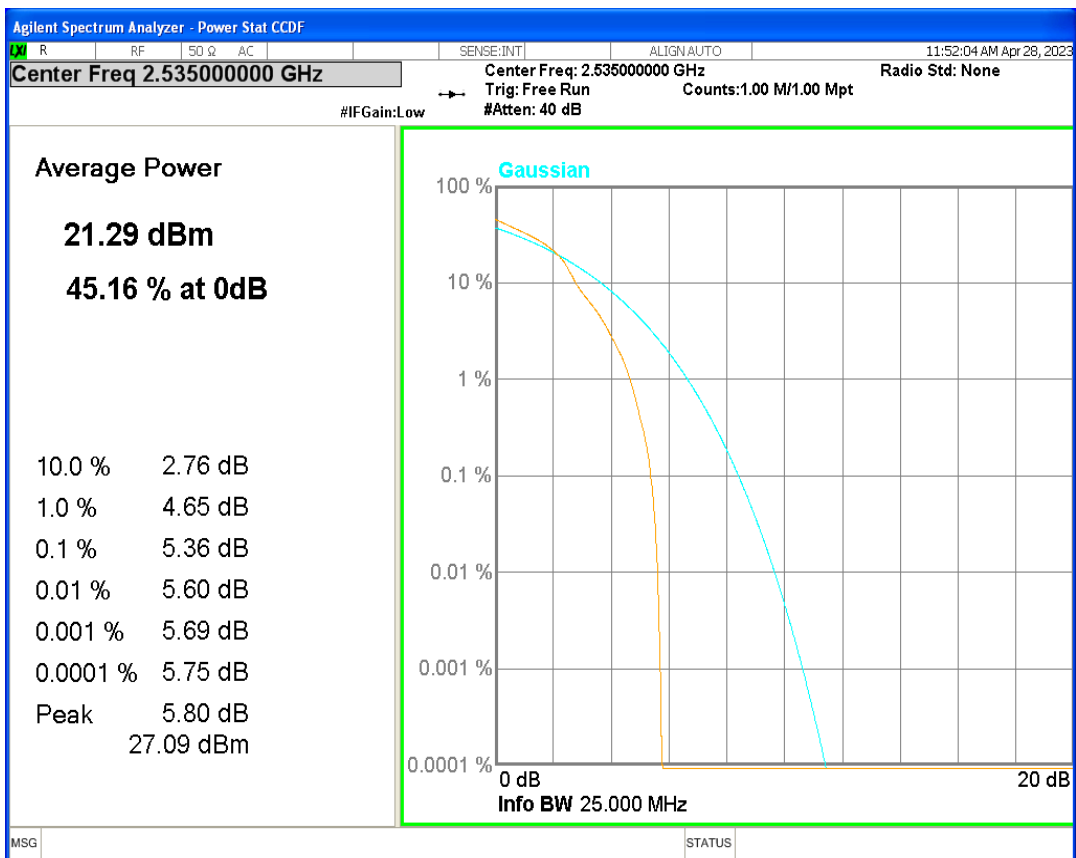

Band7 16QAM BW=5MHz Channel=21100 RB Size=1 Position=#0

Band7 16QAM BW=5MHz Channel=21425 RB Size=1 Position=#0