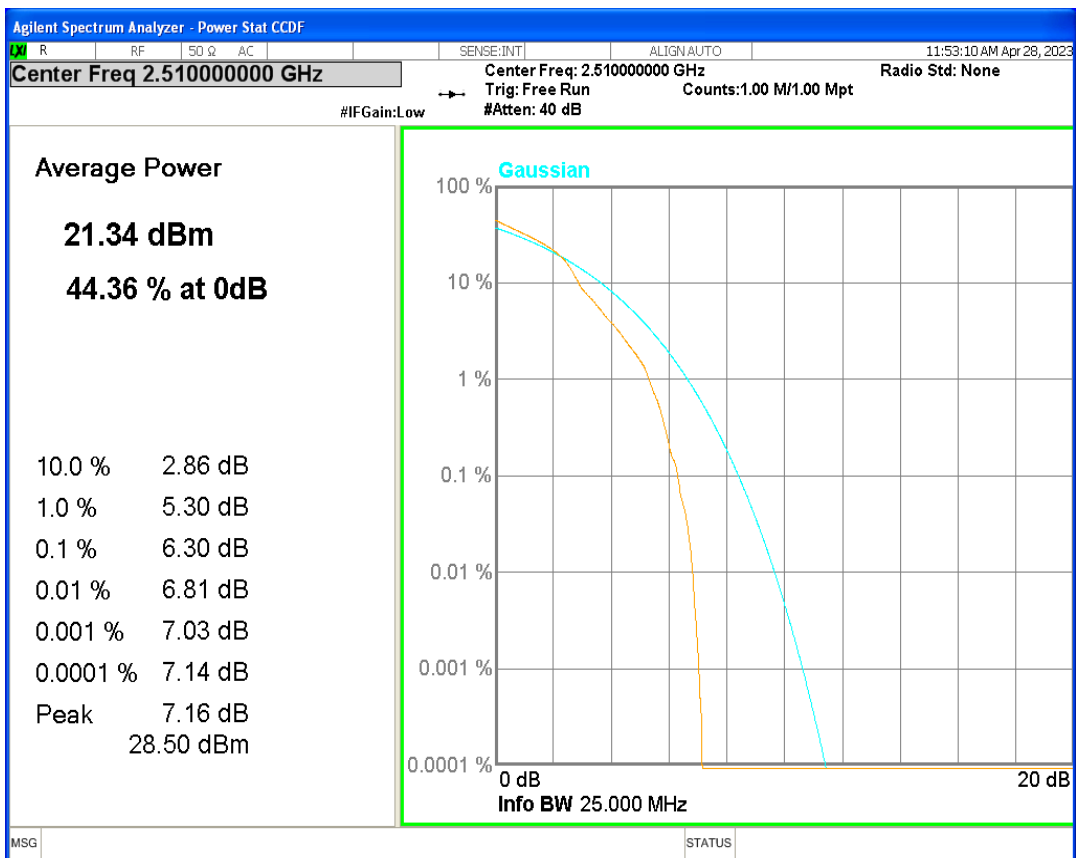

Band7 16QAM BW=20MHz Channel=20850 RB Size=1 Position=#0

Band7 16QAM BW=20MHz Channel=21100 RB Size=1 Position=#0