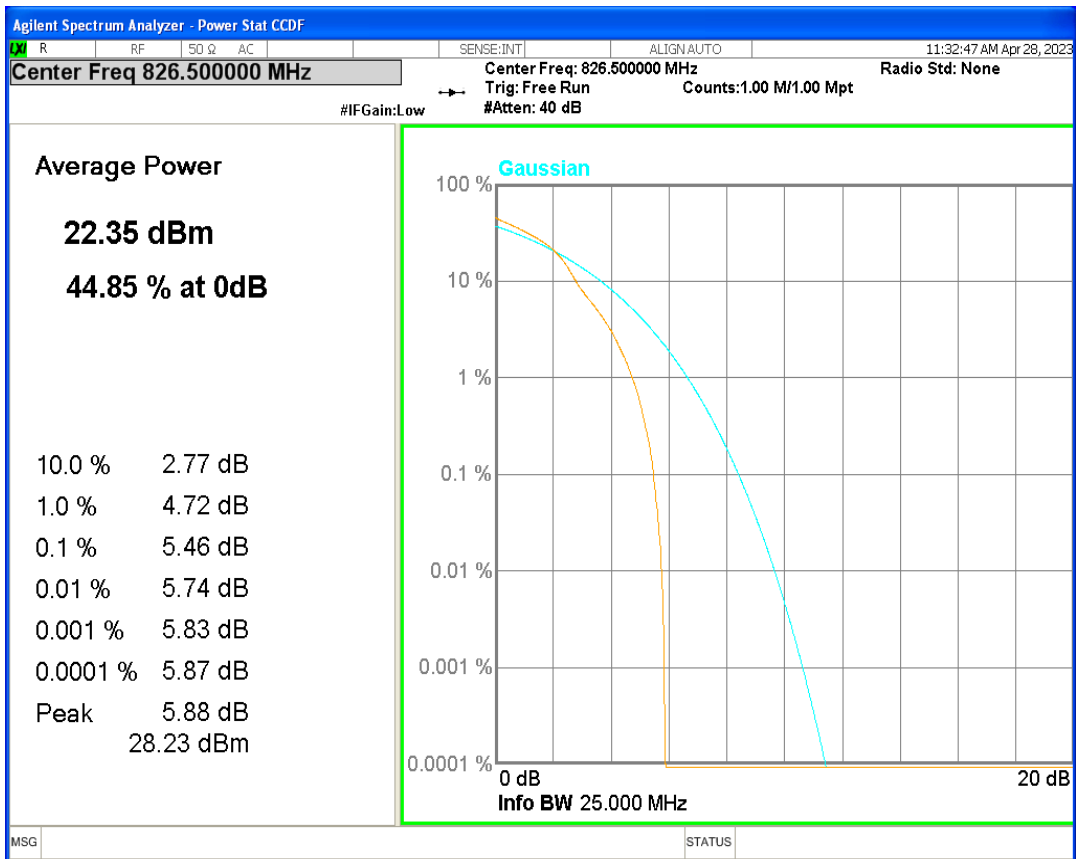

Band5 16QAM BW=5MHz Channel=20425 RB Size=1 Position=#0

Band5 16QAM BW=5MHz Channel=20525 RB Size=1 Position=#0