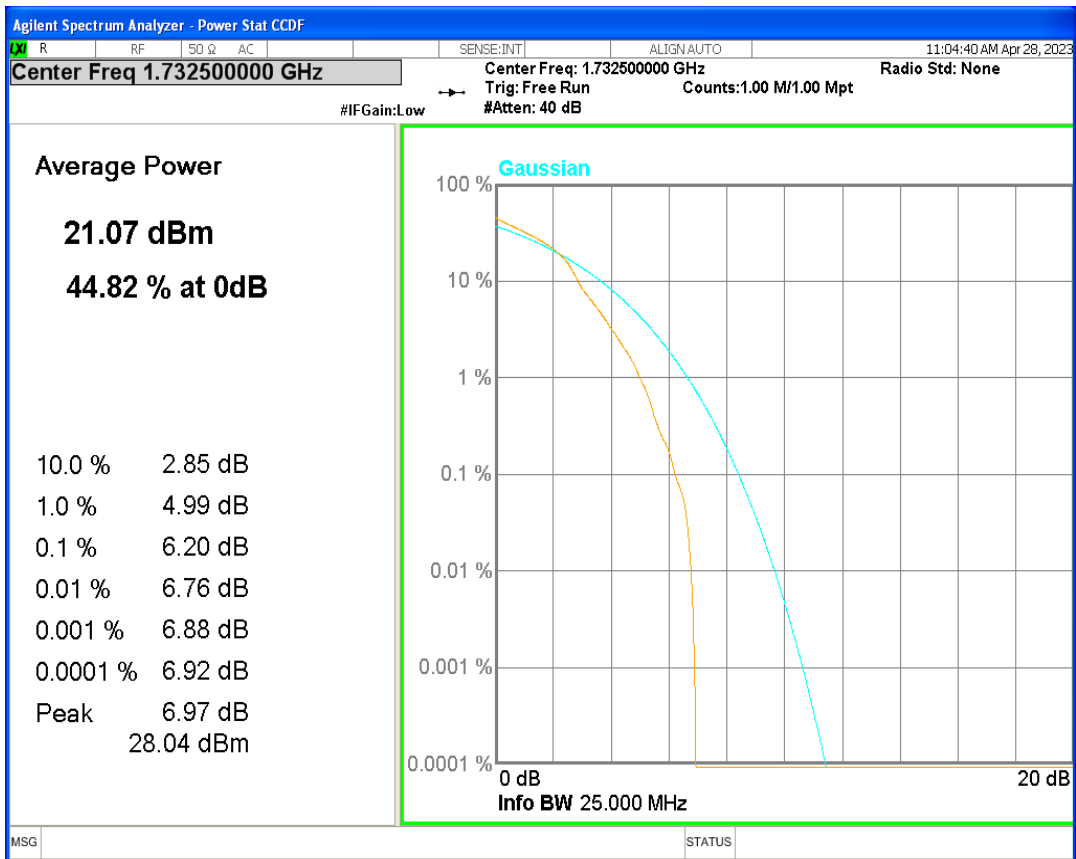

Band4 16QAM BW=20MHz Channel=20175 RB Size=1 Position=#0

Band4 16QAM BW=20MHz Channel=20300 RB Size=1 Position=#0

Band4 16QAM BW=3MHz Channel=19965 RB Size=1 Position=#0

Band4 16QAM BW=3MHz Channel=20175 RB Size=1 Position=#0