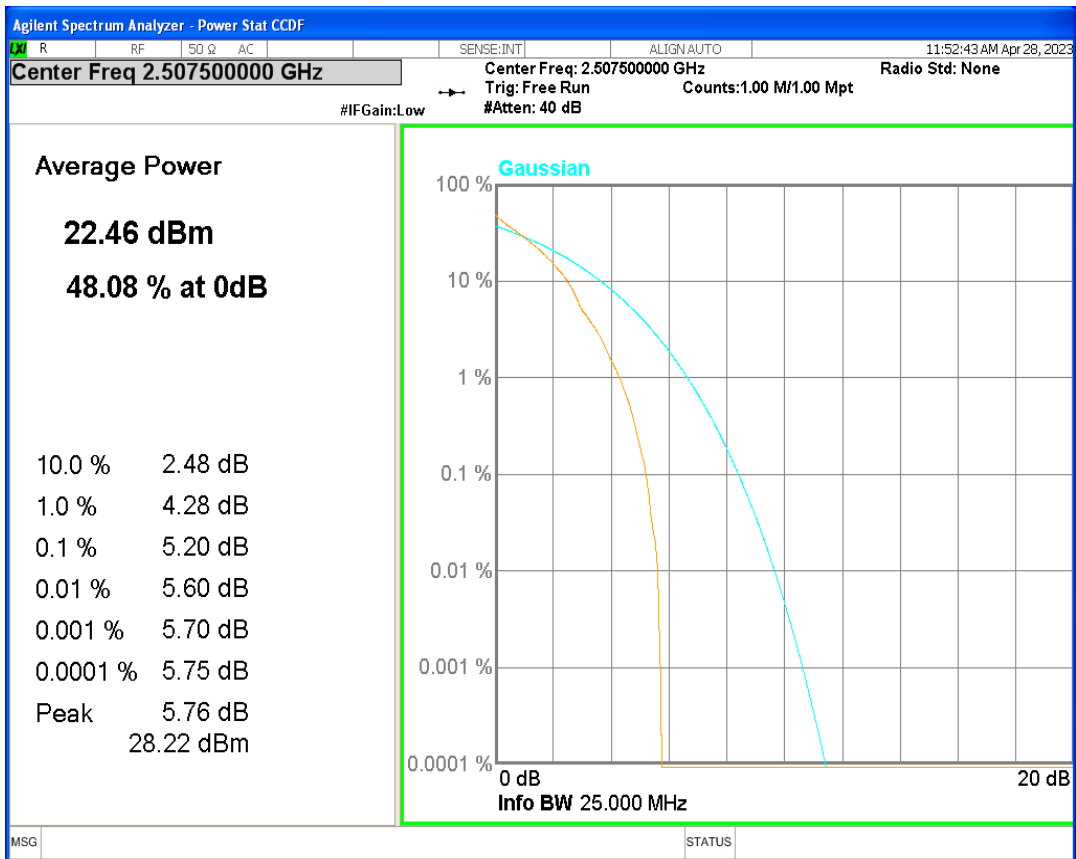

Band7 QPSK BW=15MHz Channel=20825 RB Size=1 Position=#0

Band7 QPSK BW=15MHz Channel=21100 RB Size=1 Position=#0