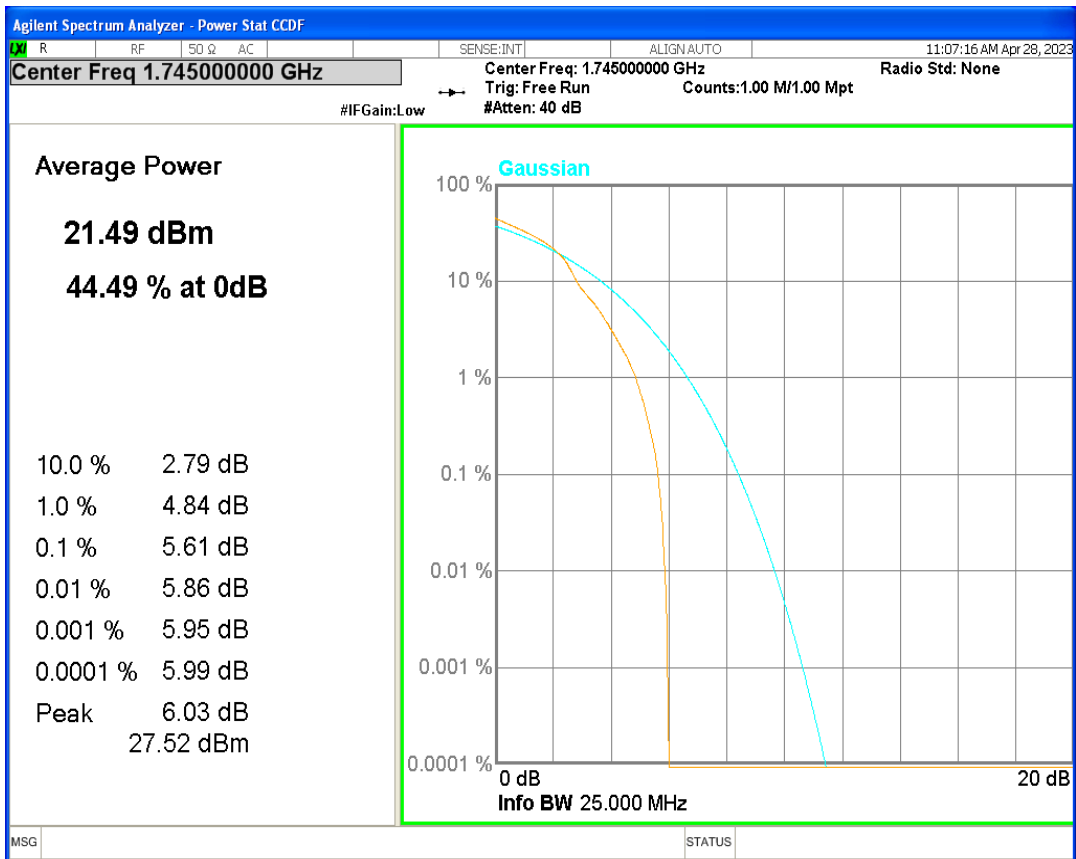

Band4 16QAM BW=20MHz Channel=20300 RB Size=1 Position=#0

Band4 16QAM BW=3MHz Channel=19965 RB Size=1 Position=#0