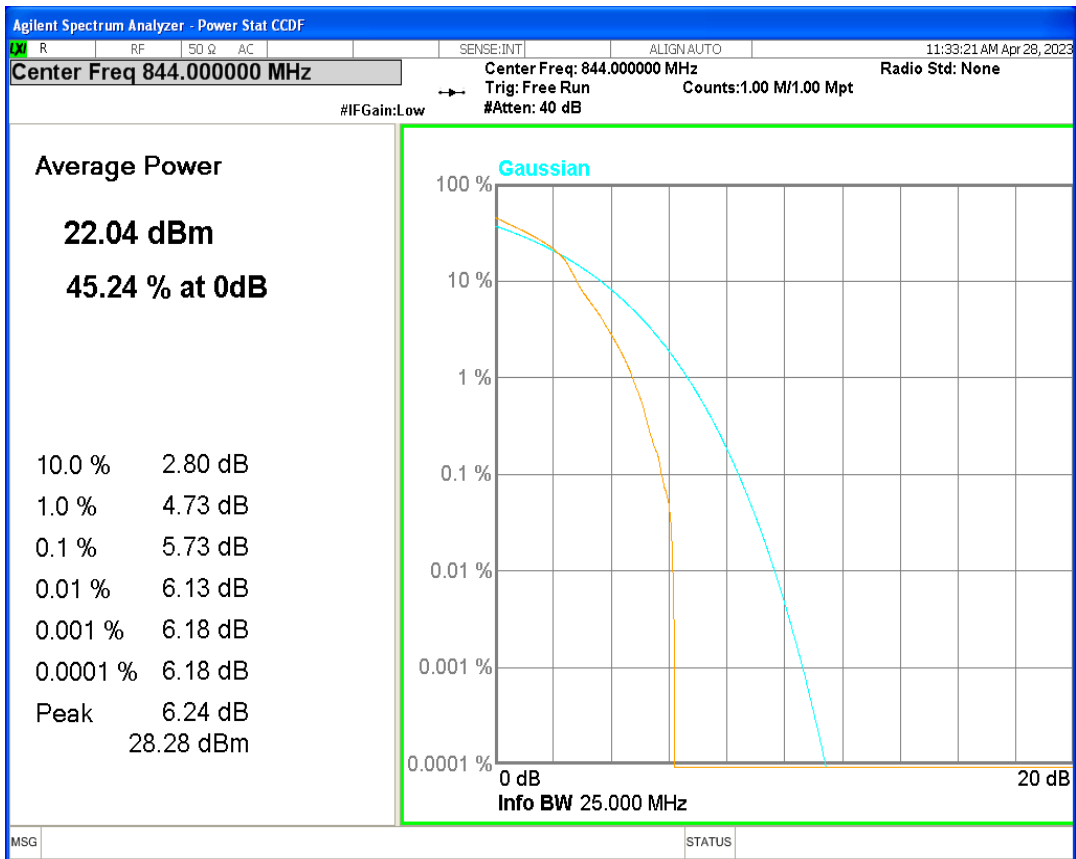

Band5 16QAM BW=10MHz Channel=20600 RB Size=1 Position=#0

Band5 16QAM BW=3MHz Channel=20415 RB Size=1 Position=#0