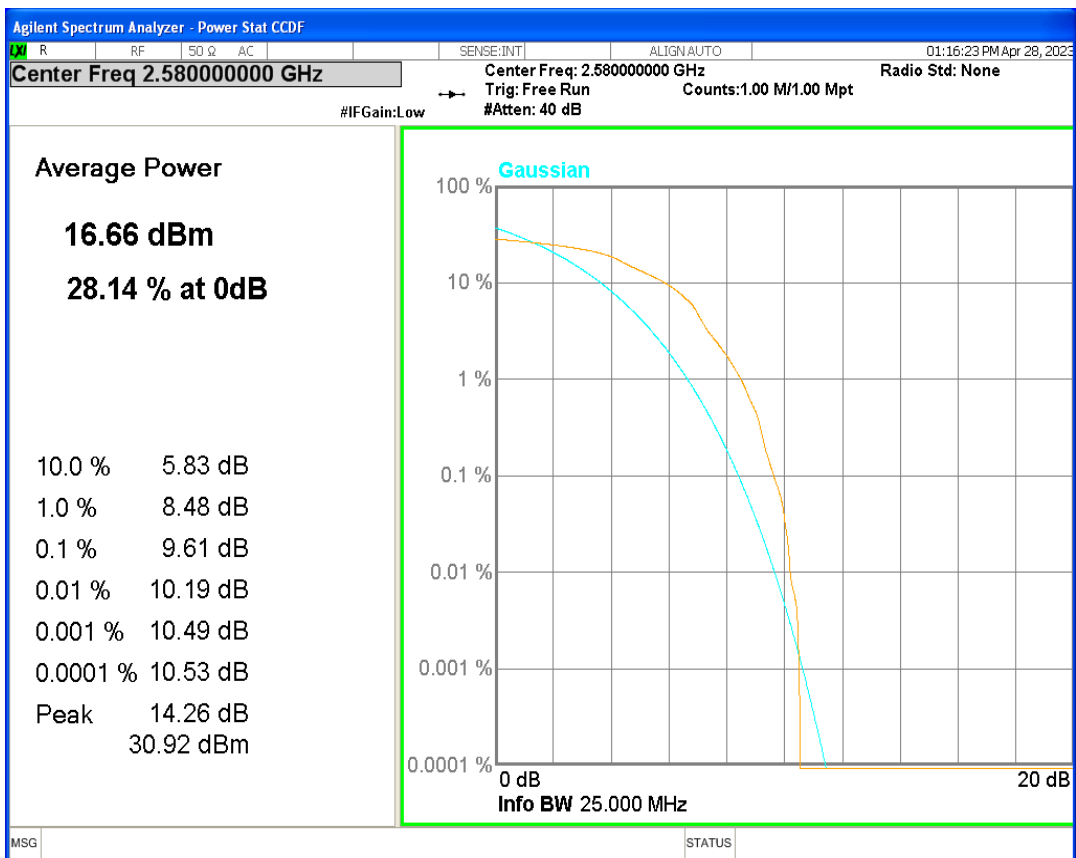

Band38 16QAM BW=20MHz Channel=37850 RB Size=1 Position=#0

Band38 16QAM BW=20MHz Channel=38000 RB Size=1 Position=#0

Band38 16QAM BW=20MHz Channel=38150 RB Size=1 Position=#0

Band38 16QAM BW=5MHz Channel=37775 RB Size=1 Position=#0