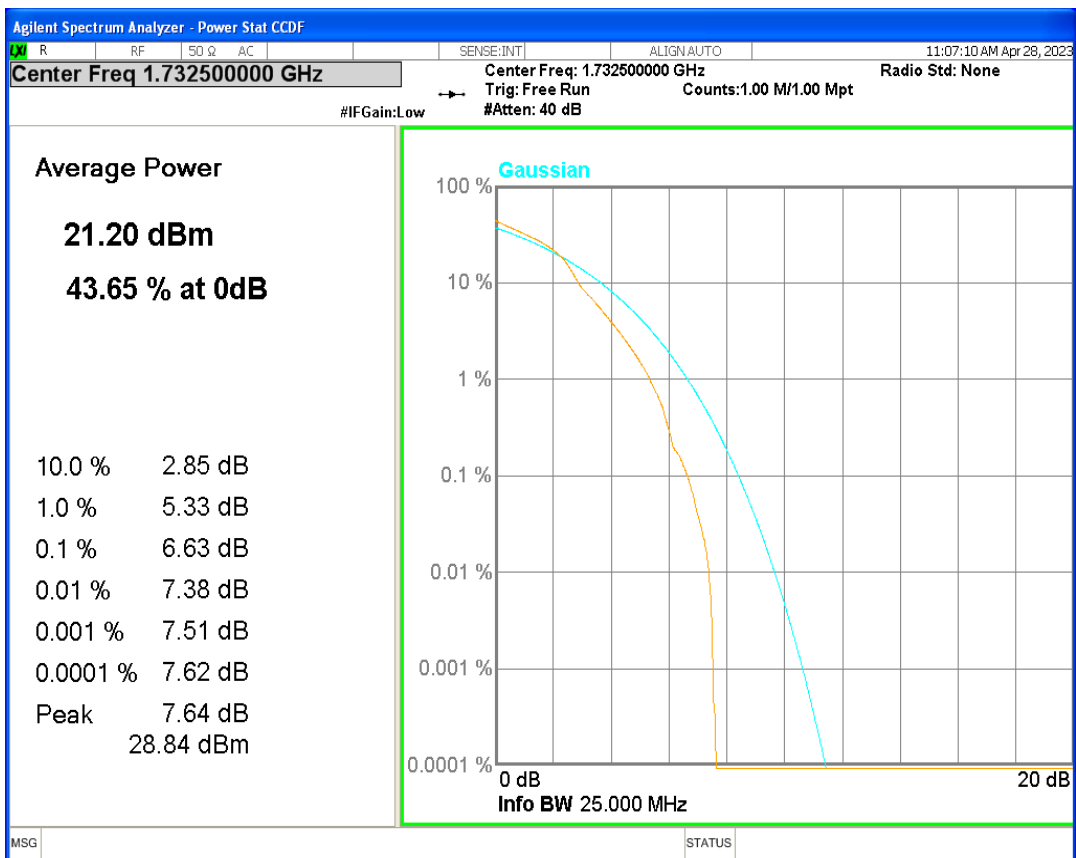

Band4 16QAM BW=20MHz Channel=20175 RB Size=1 Position=#0

Band4 16QAM BW=20MHz Channel=20300 RB Size=1 Position=#0