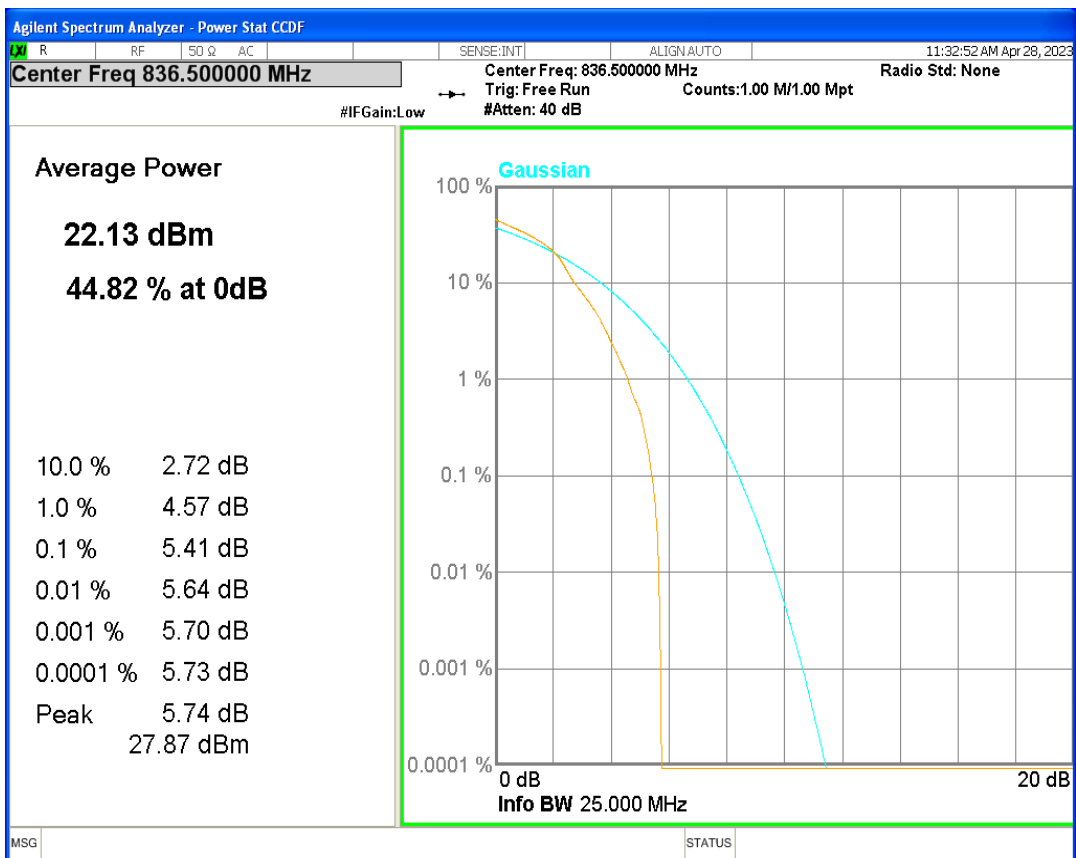

Band5 16QAM BW=5MHz Channel=20525 RB Size=1 Position=#0

Band5 16QAM BW=5MHz Channel=20625 RB Size=1 Position=#0