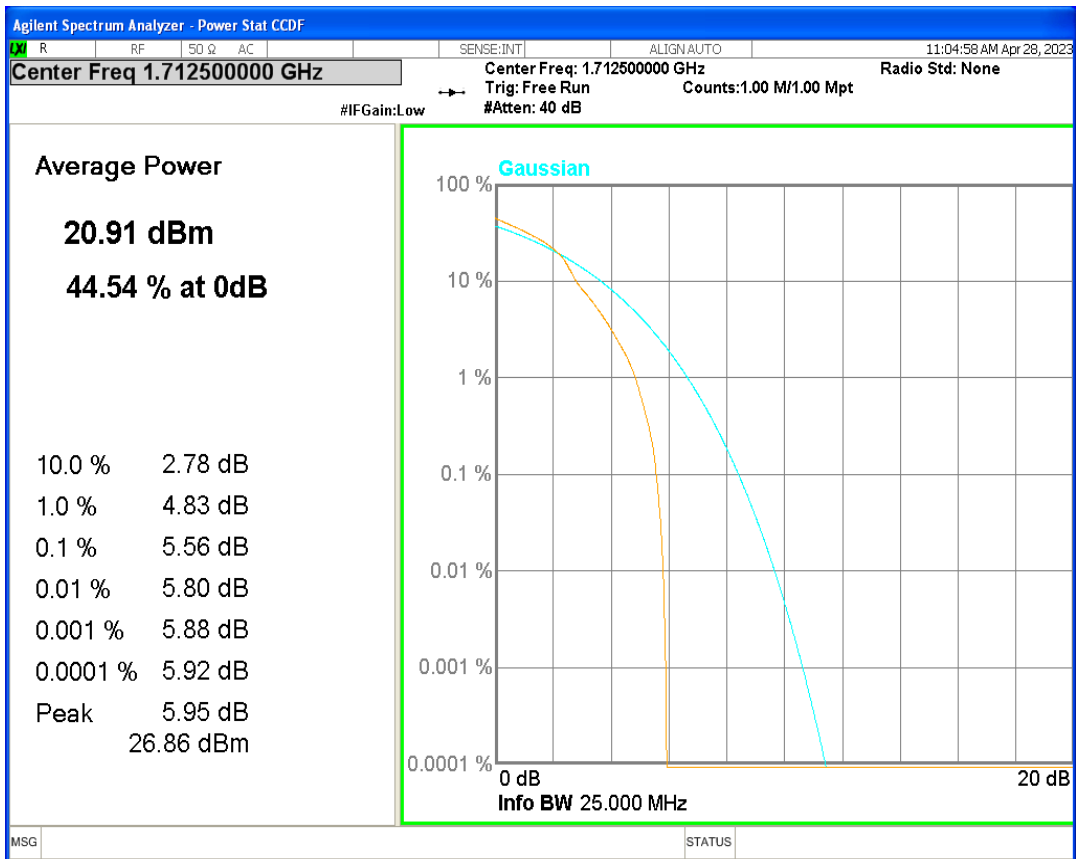

Band4 16QAM BW=5MHz Channel=19975 RB Size=1 Position=#0

Band4 16QAM BW=5MHz Channel=20175 RB Size=1 Position=#0