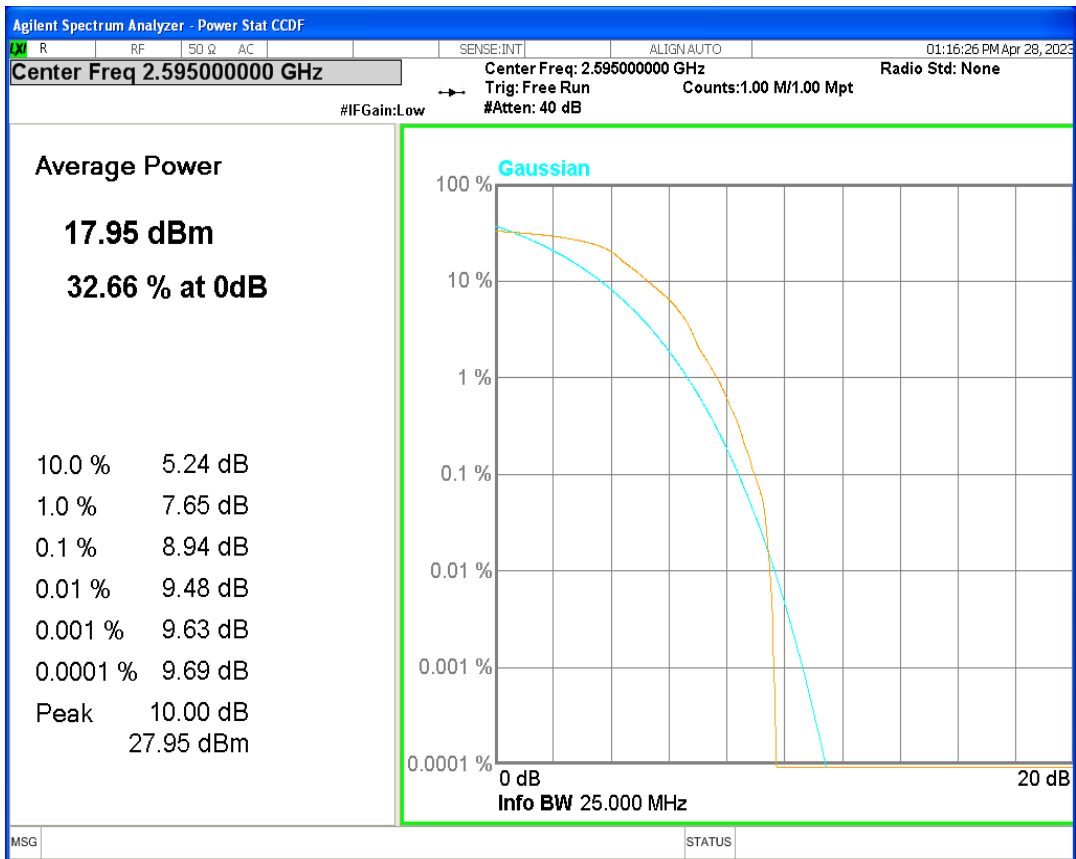

Band38 QPSK BW=20MHz Channel=38000 RB Size=1 Position=#0

Band38 QPSK BW=20MHz Channel=38150 RB Size=1 Position=#0