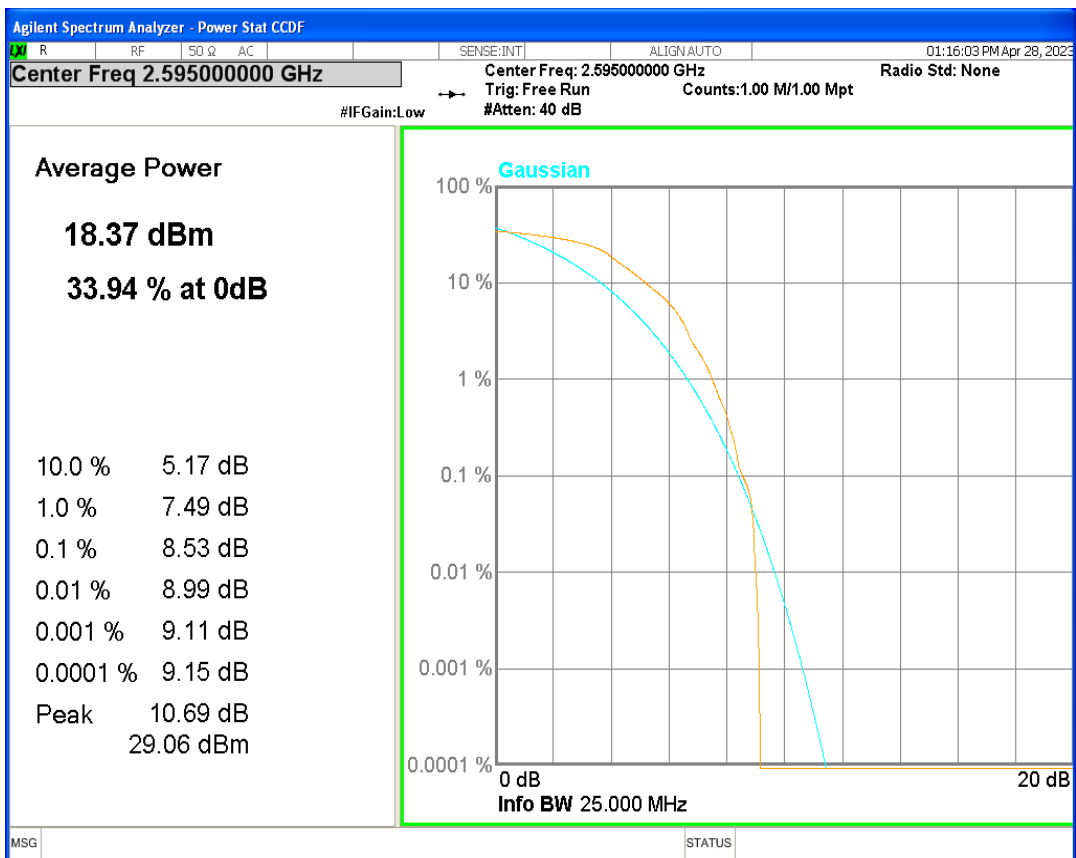

Band38 QPSK BW=15MHz Channel=38000 RB Size=1 Position=#0

Band38 QPSK BW=15MHz Channel=38175 RB Size=1 Position=#0