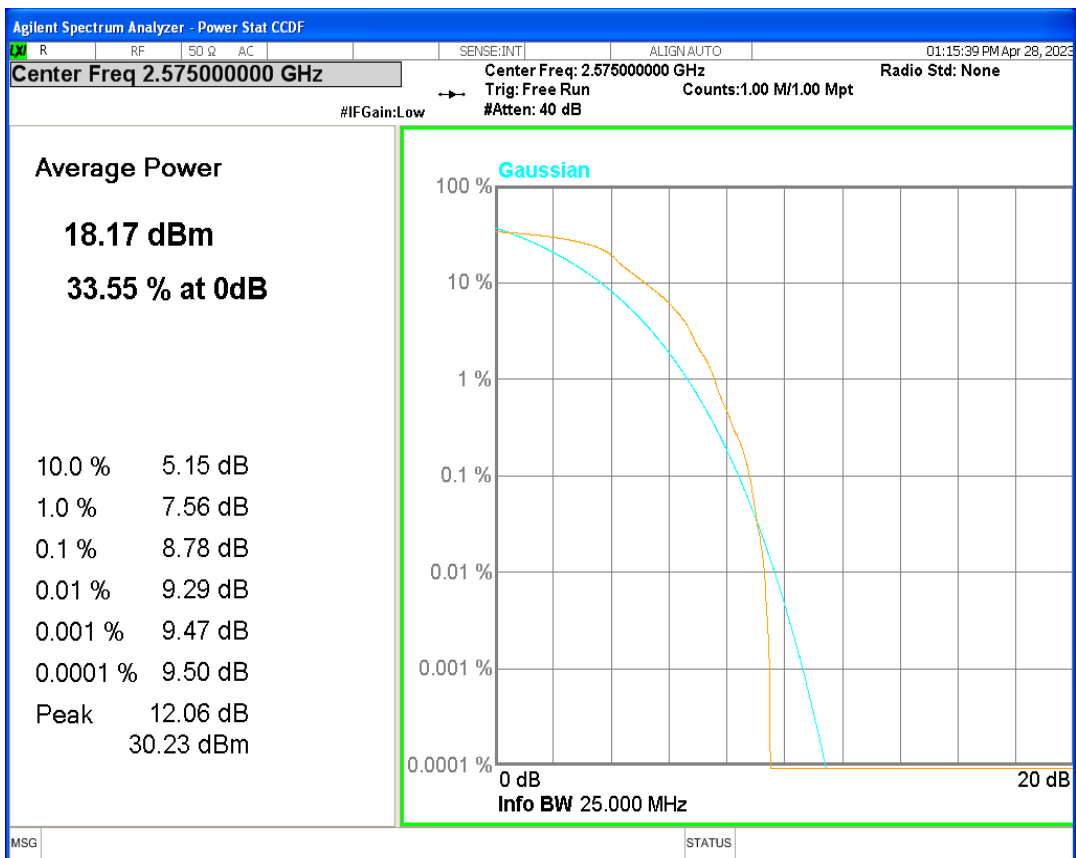

Band38 QPSK BW=10MHz Channel=37800 RB Size=1 Position=#0

Band38 QPSK BW=10MHz Channel=38000 RB Size=1 Position=#0