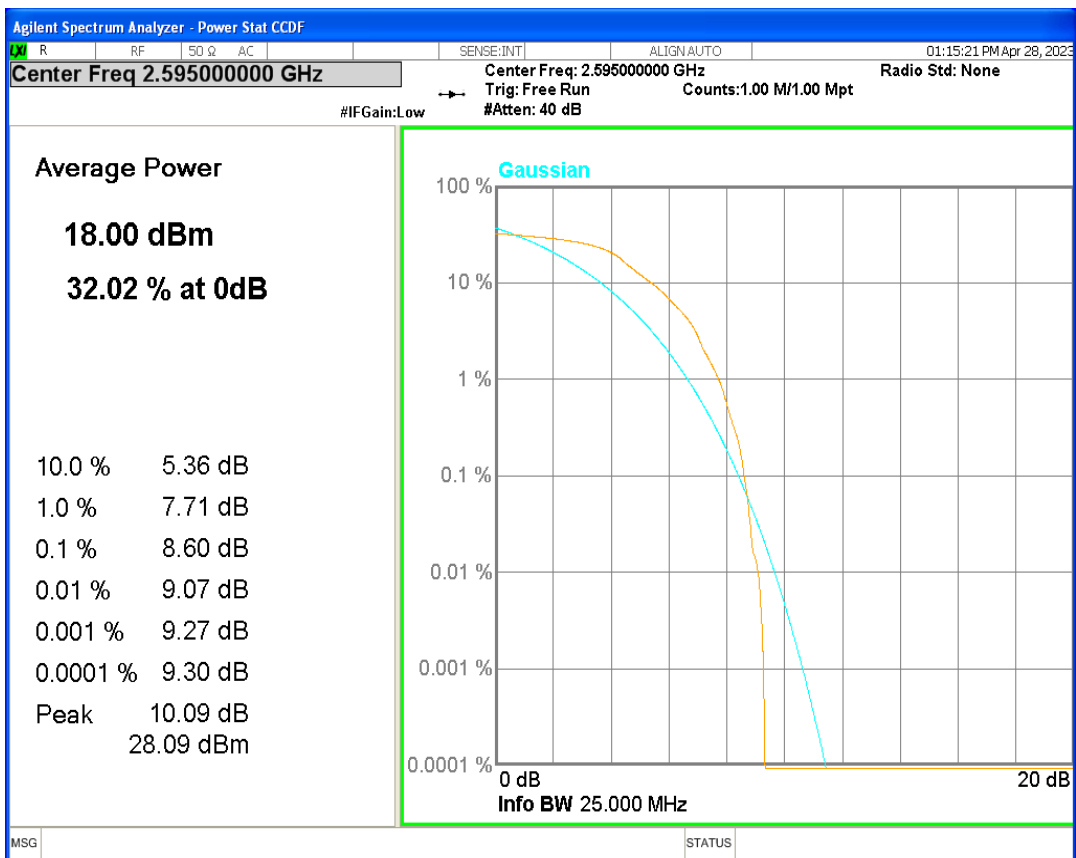

Band38 QPSK BW=5MHz Channel=38000 RB Size=1 Position=#0

Band38 QPSK BW=5MHz Channel=38225 RB Size=1 Position=#0