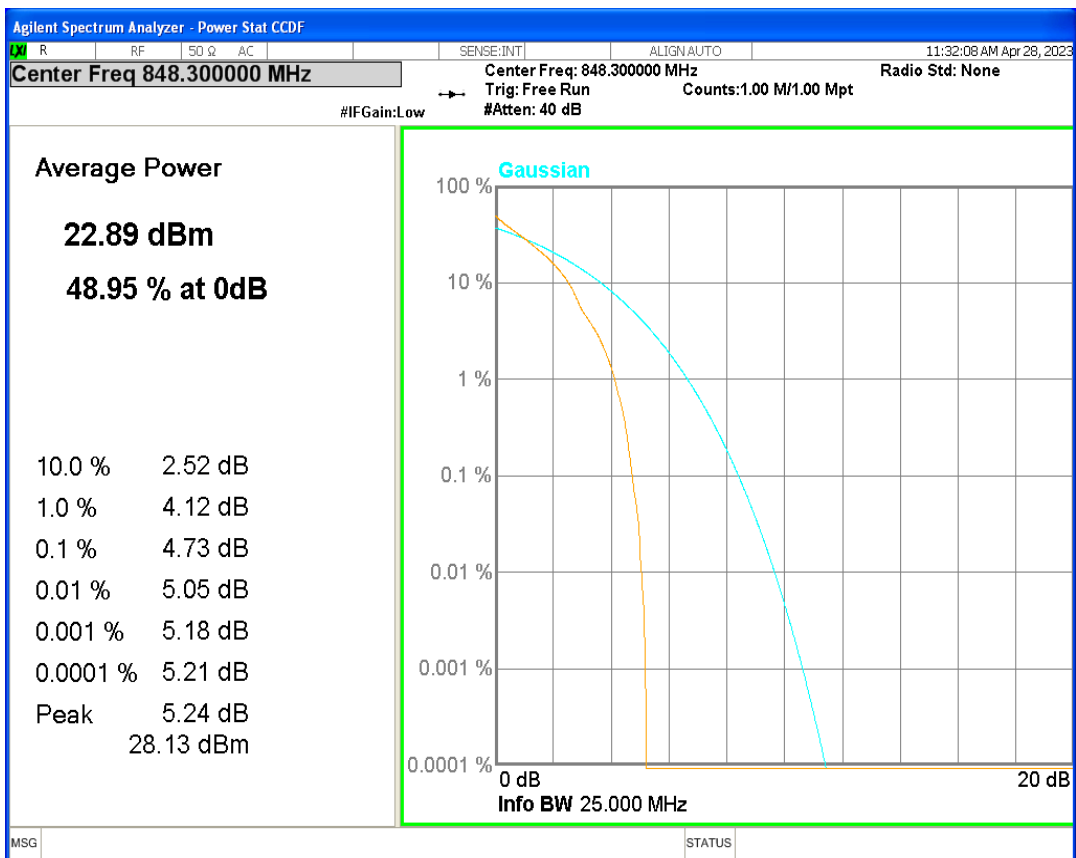

Band5 QPSK BW=1.4MHz Channel=20643 RB Size=1 Position=#0

Band5 QPSK BW=10MHz Channel=20450 RB Size=1 Position=#0