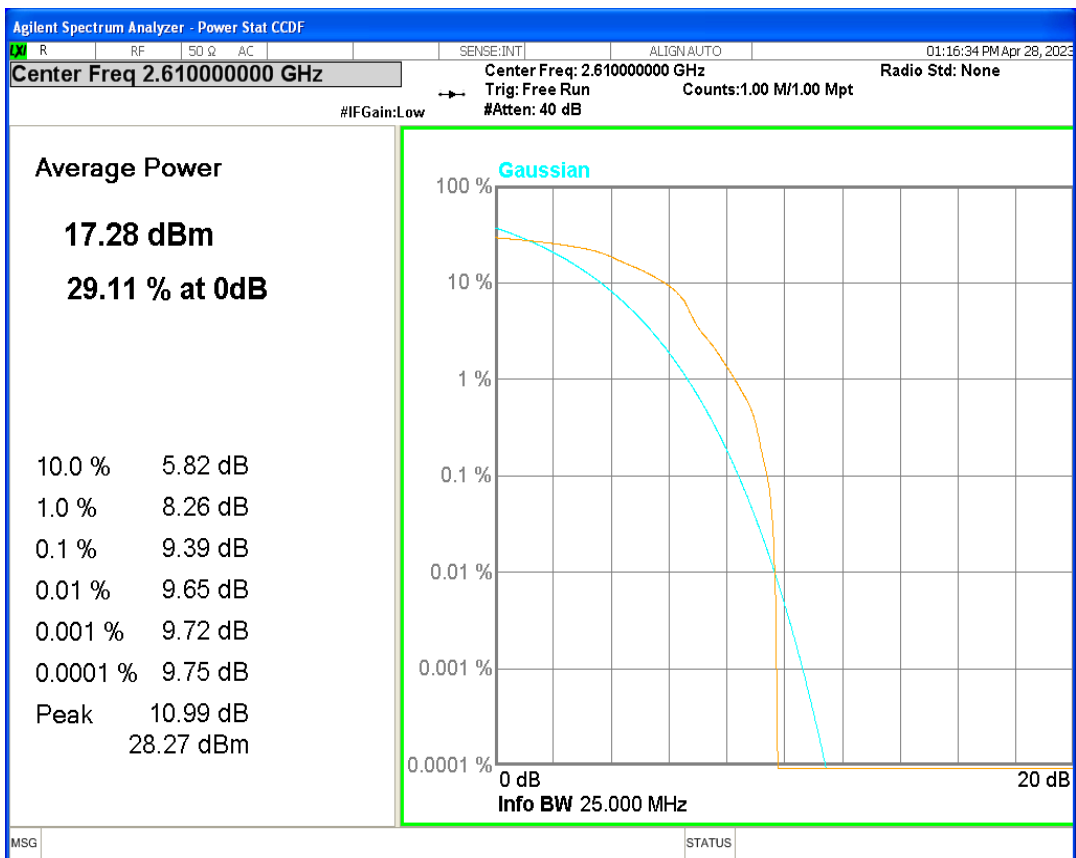

Band38 16QAM BW=20MHz Channel=37850 RB Size=1 Position=#0

Band38 16QAM BW=20MHz Channel=38000 RB Size=1 Position=#0

Band38 16QAM BW=20MHz Channel=38150 RB Size=1 Position=#0

Band38 16QAM BW=5MHz Channel=37775 RB Size=1 Position=#0