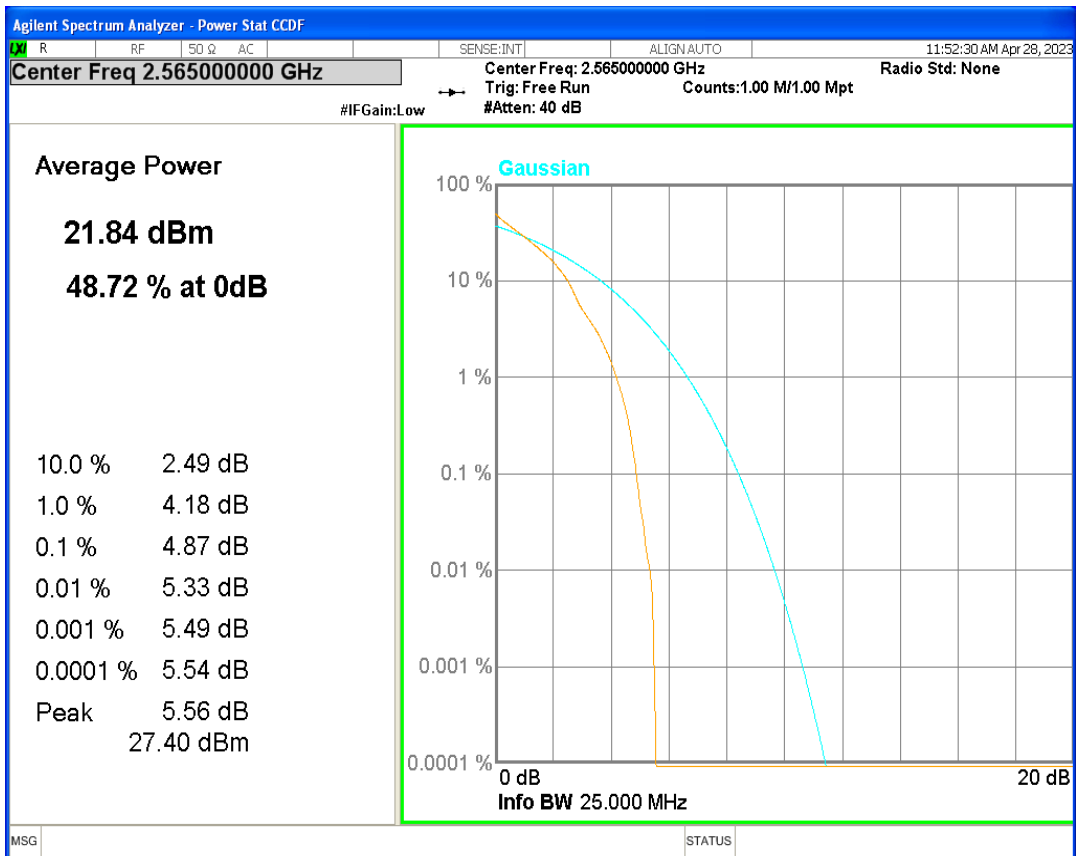

Band7 QPSK BW=10MHz Channel=21400 RB Size=1 Position=#0

Band7 QPSK BW=15MHz Channel=20825 RB Size=1 Position=#0