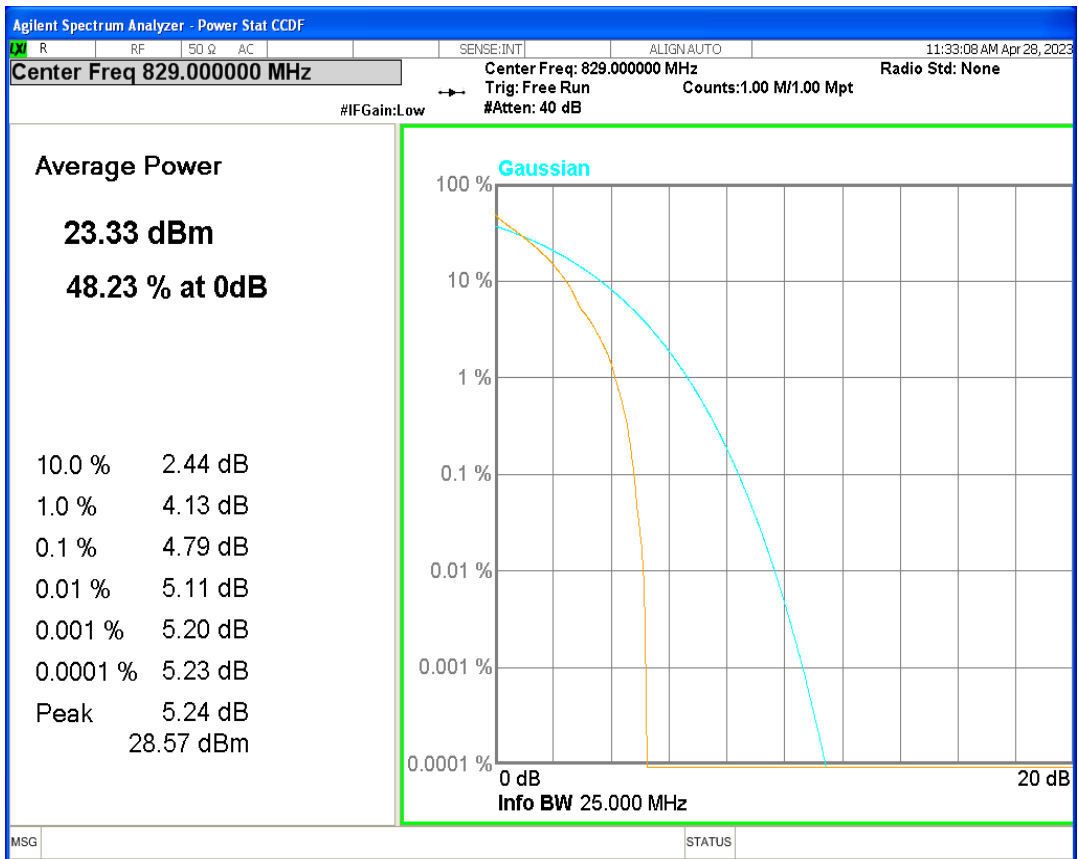

Band5 QPSK BW=10MHz Channel=20450 RB Size=1 Position=#0

Band5 QPSK BW=10MHz Channel=20525 RB Size=1 Position=#0