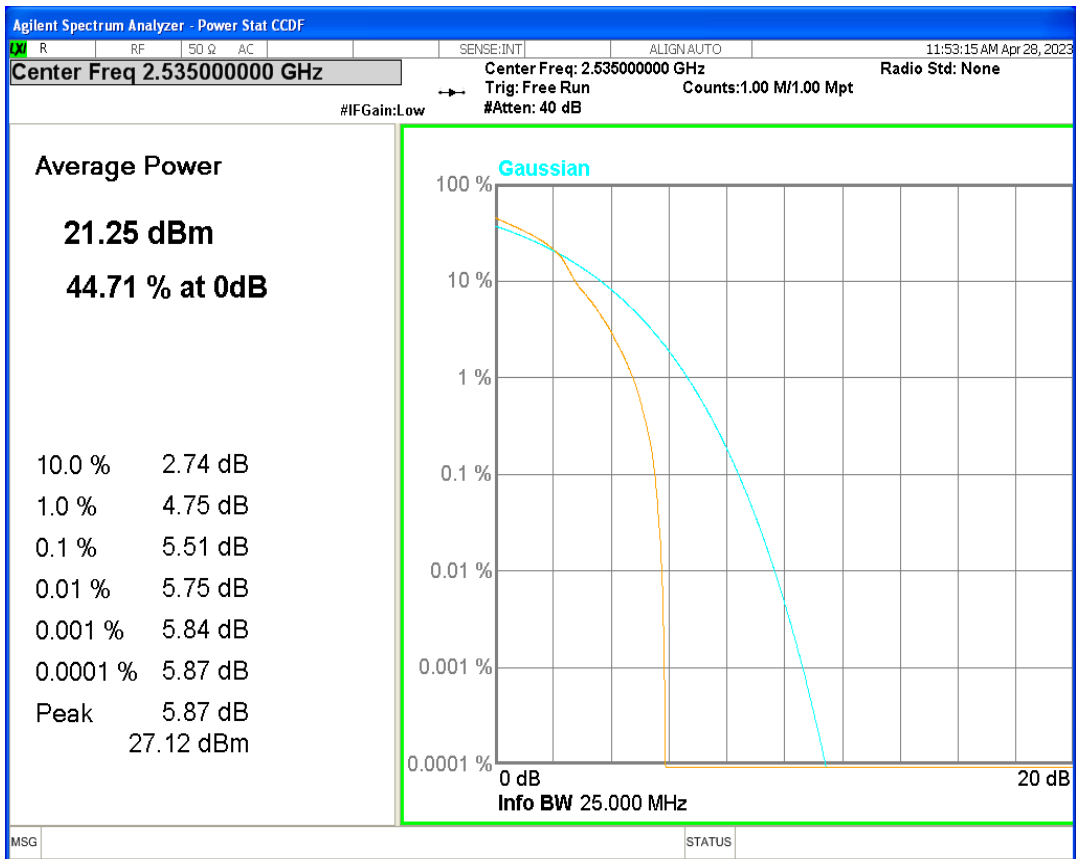

Band7 16QAM BW=20MHz Channel=21100 RB Size=1 Position=#0

Band7 16QAM BW=20MHz Channel=21350 RB Size=1 Position=#0