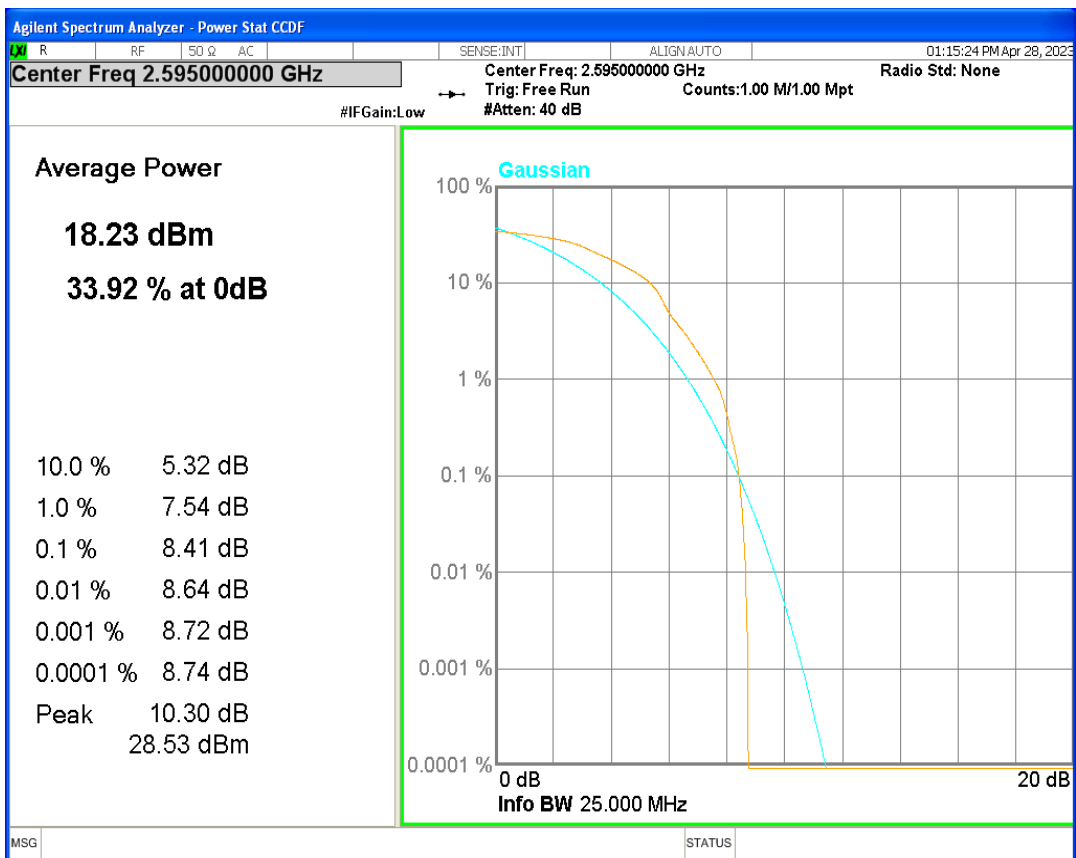

Band38 16QAM BW=5MHz Channel=38000 RB Size=1 Position=#0

Band38 16QAM BW=5MHz Channel=38225 RB Size=1 Position=#0