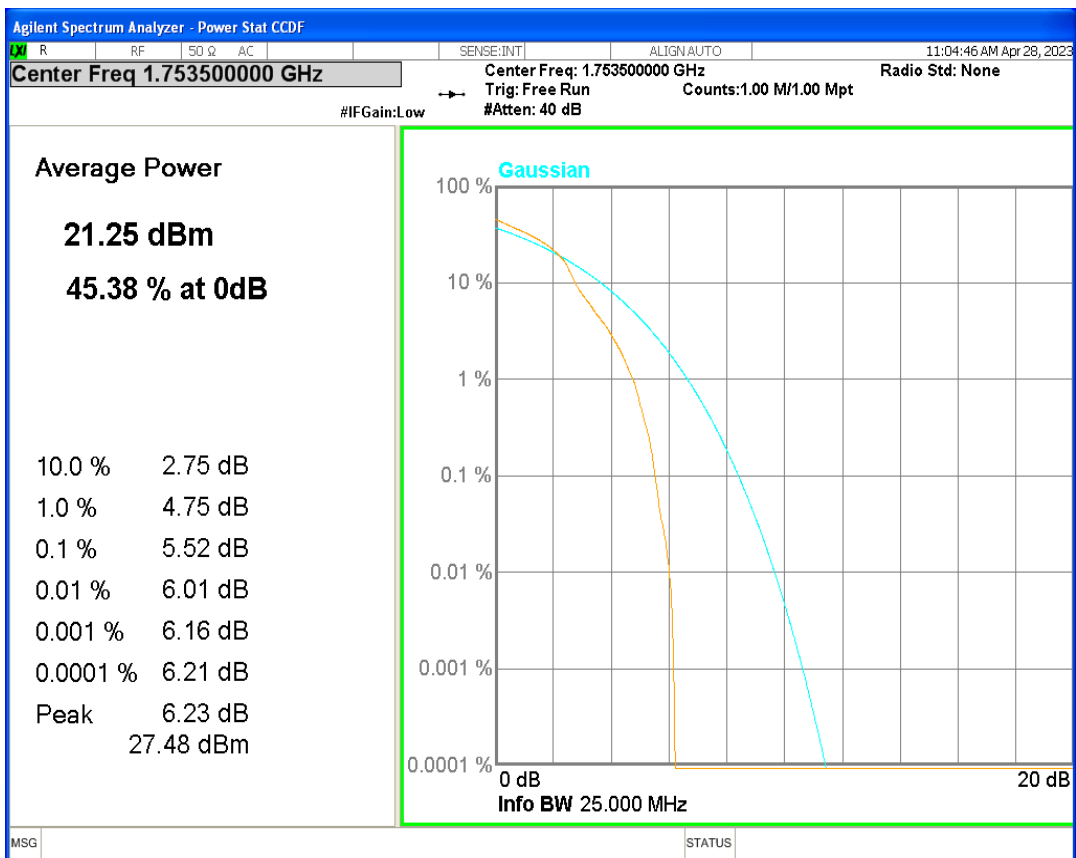

Band4 16QAM BW=3MHz Channel=20385 RB Size=1 Position=#0

Band4 16QAM BW=5MHz Channel=19975 RB Size=1 Position=#0