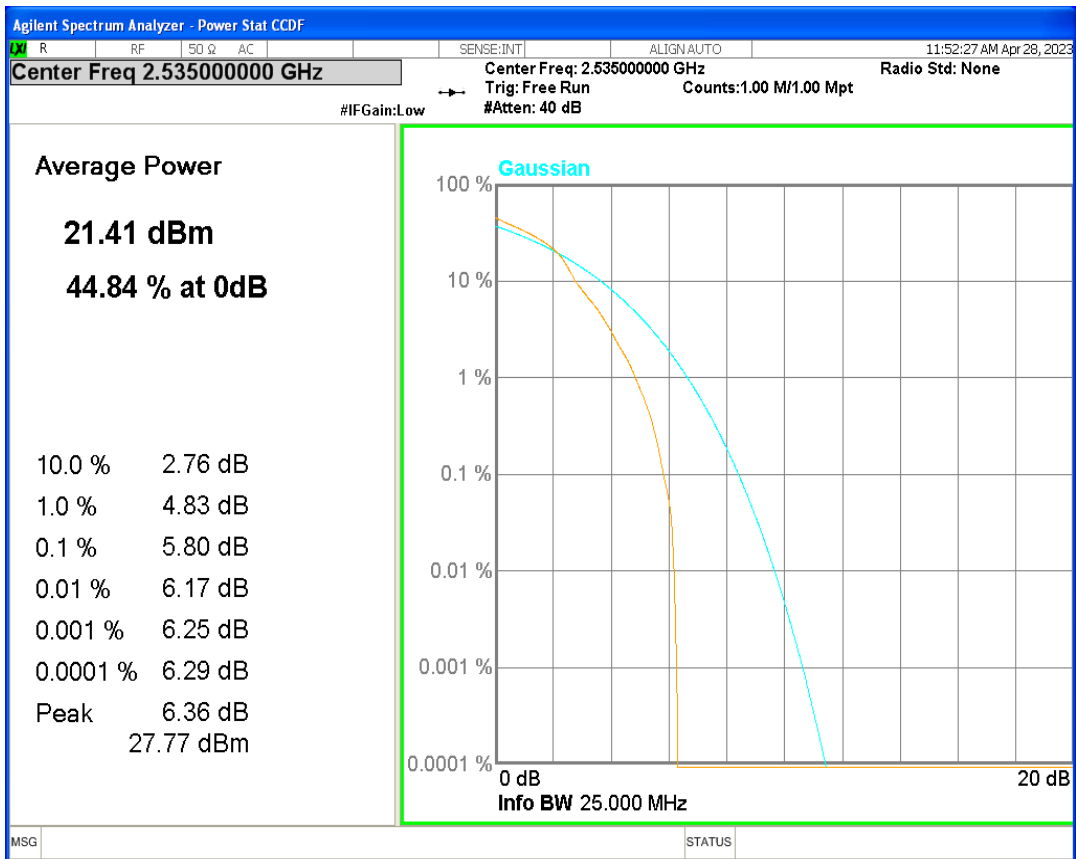

Band7 16QAM BW=10MHz Channel=21100 RB Size=1 Position=#0

Band7 16QAM BW=10MHz Channel=21400 RB Size=1 Position=#0