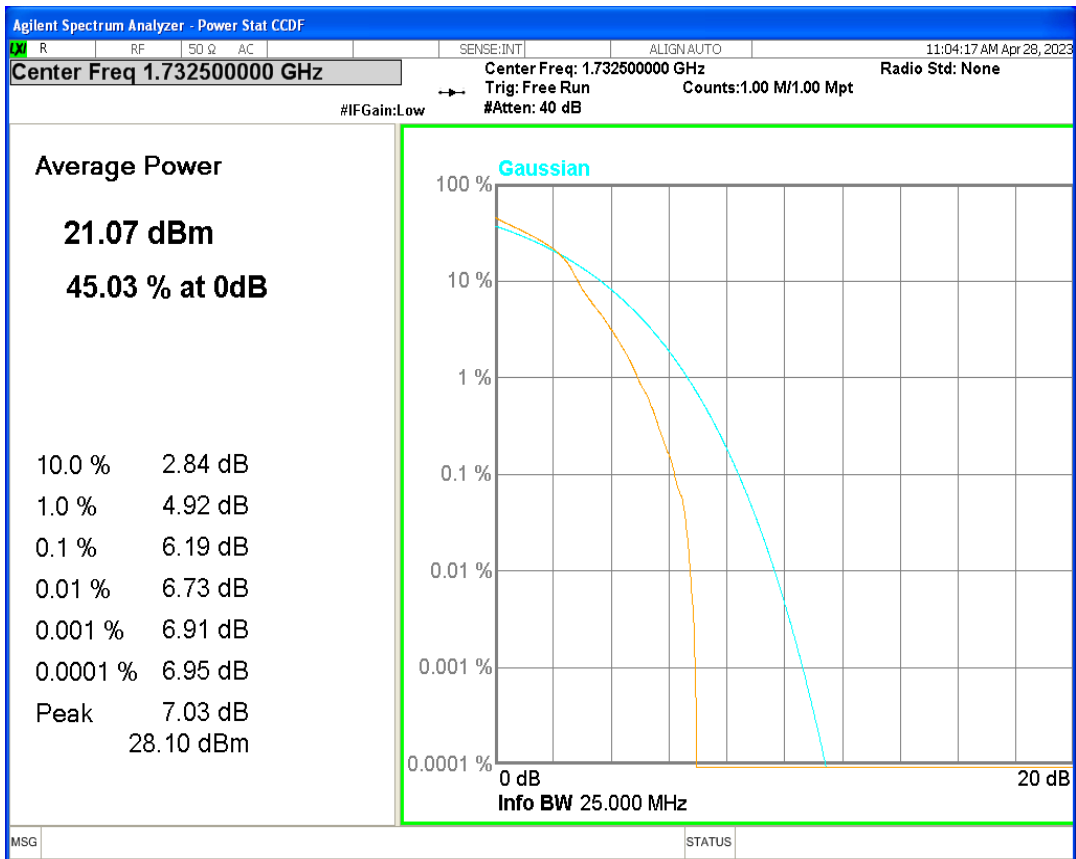

Band38 QPSK BW=5MHz Channel=38000 RB Size=1 Position=#0

Band38 QPSK BW=5MHz Channel=38225 RB Size=1 Position=#0

Band4 16QAM BW=1.4MHz Channel=19957 RB Size=1 Position=#0

Band4 16QAM BW=1.4MHz Channel=20175 RB Size=1 Position=#0