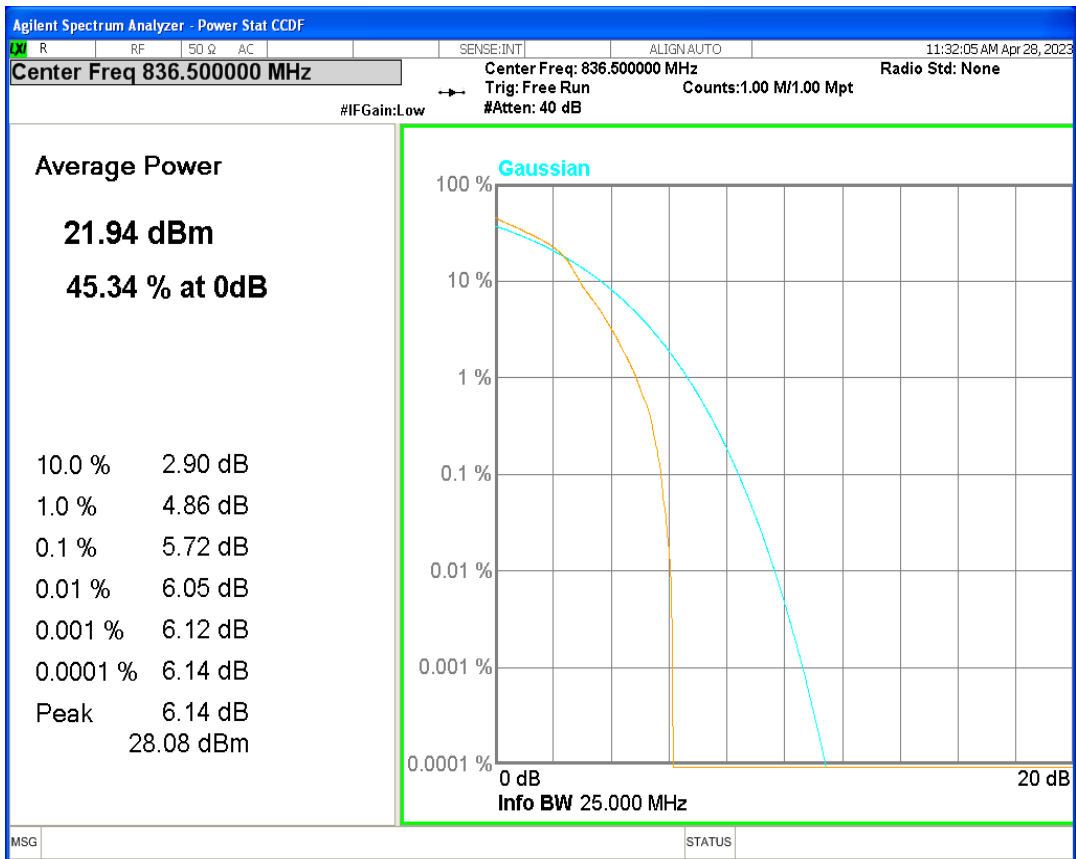

Band5 16QAM BW=1.4MHz Channel=20525 RB Size=1 Position=#0

Band5 16QAM BW=1.4MHz Channel=20643 RB Size=1 Position=#0