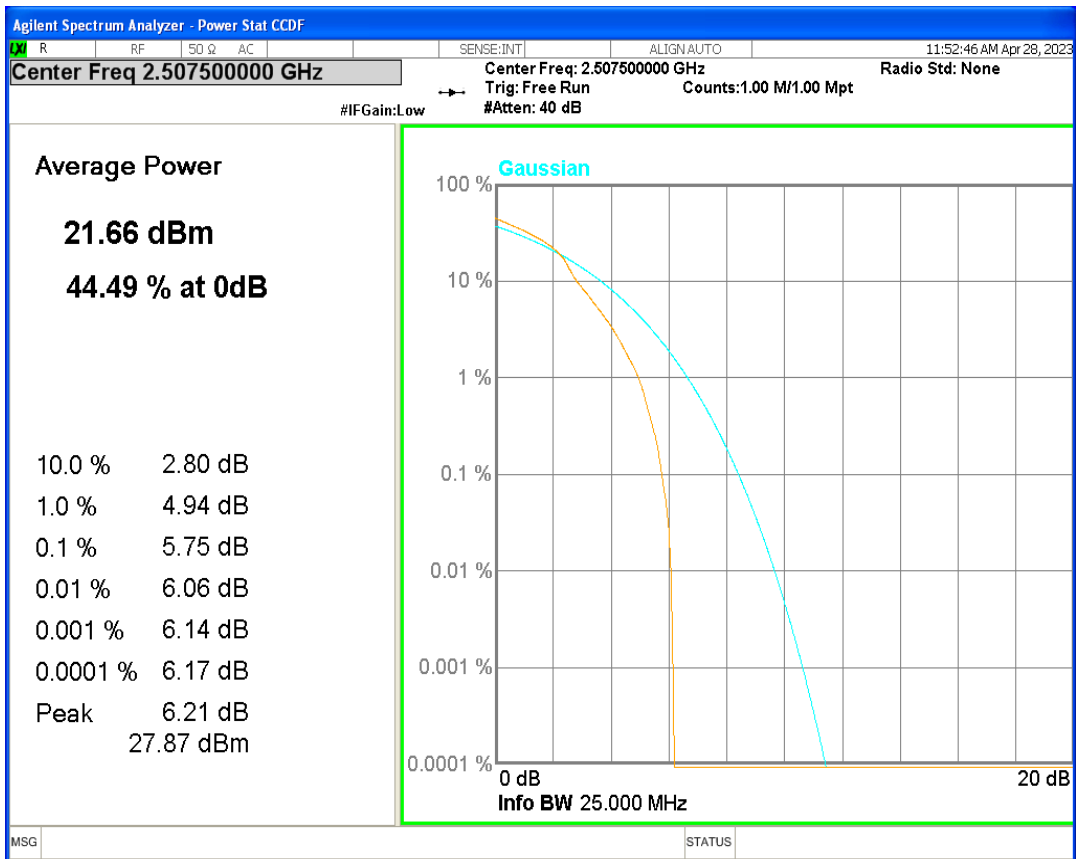

Band7 16QAM BW=15MHz Channel=20825 RB Size=1 Position=#0

Band7 16QAM BW=15MHz Channel=21100 RB Size=1 Position=#0