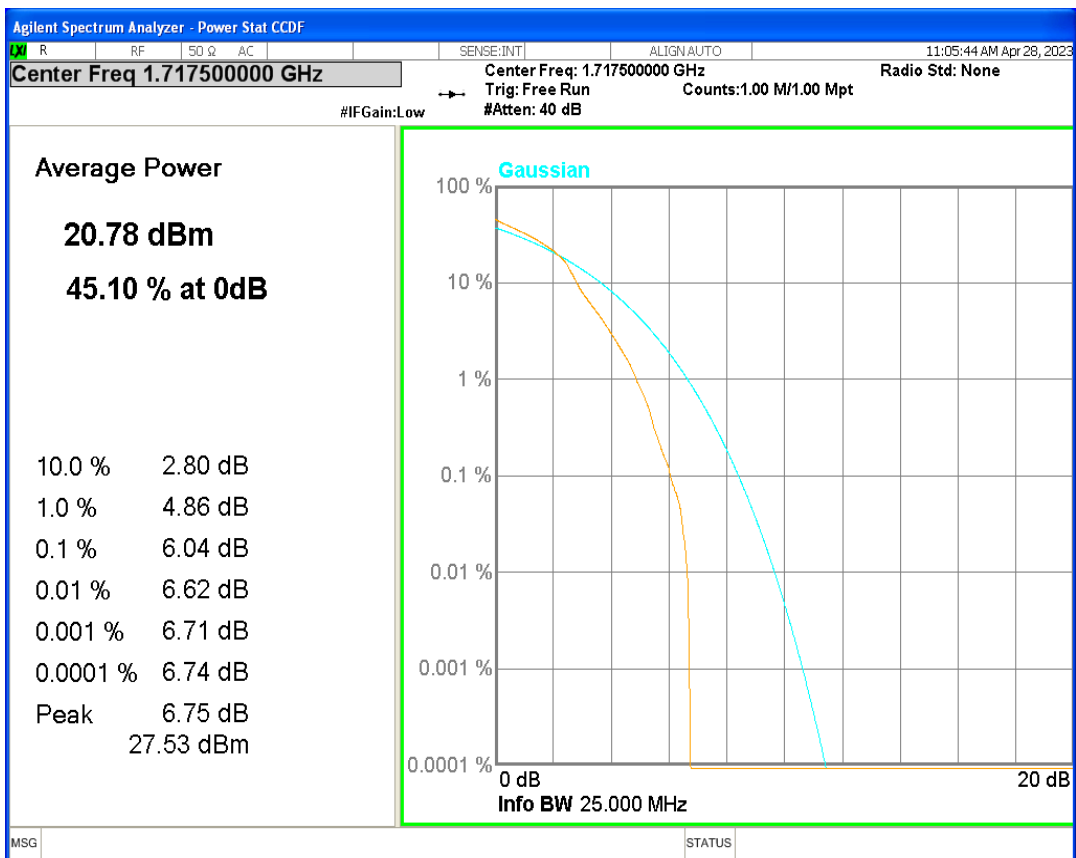

Band4 16QAM BW=15MHz Channel=20025 RB Size=1 Position=#0

Band4 16QAM BW=15MHz Channel=20175 RB Size=1 Position=#0