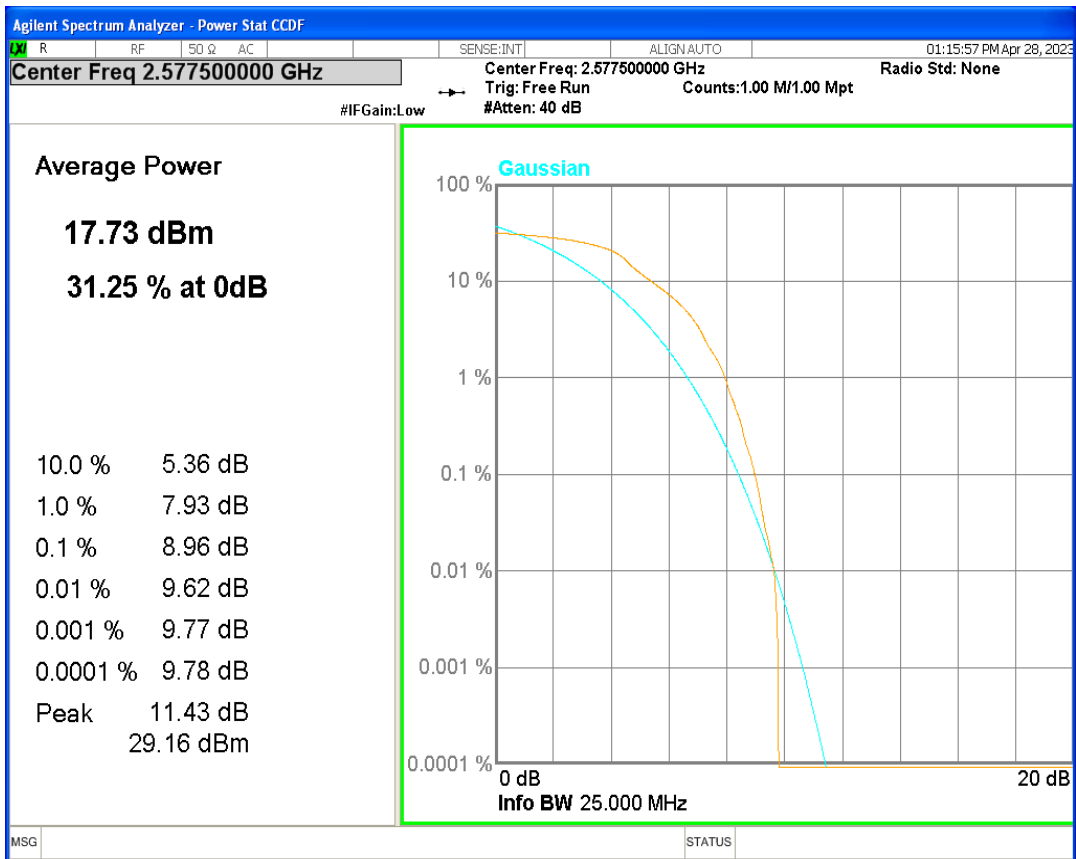

Band38 QPSK BW=15MHz Channel=37825 RB Size=1 Position=#0

Band38 QPSK BW=15MHz Channel=38000 RB Size=1 Position=#0