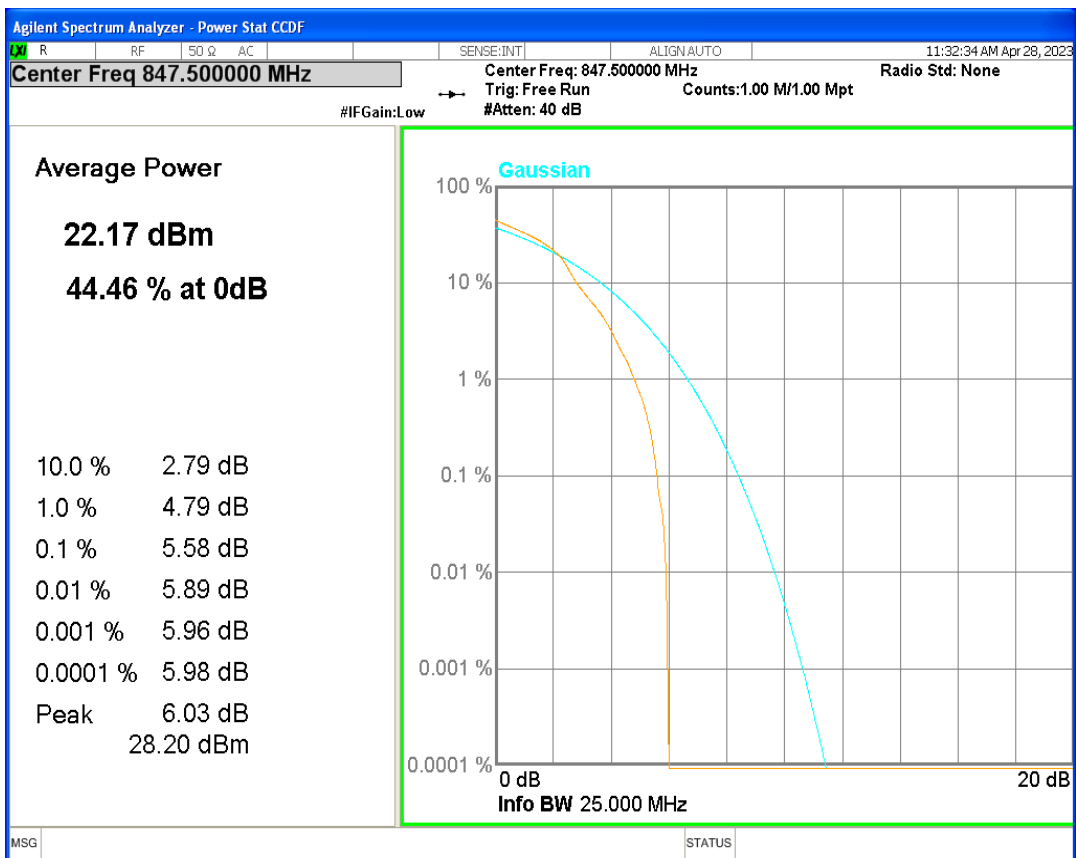

Band5 16QAM BW=10MHz Channel=20600 RB Size=1 Position=#0

Band5 16QAM BW=3MHz Channel=20415 RB Size=1 Position=#0

Band5 16QAM BW=3MHz Channel=20525 RB Size=1 Position=#0

Band5 16QAM BW=3MHz Channel=20635 RB Size=1 Position=#0