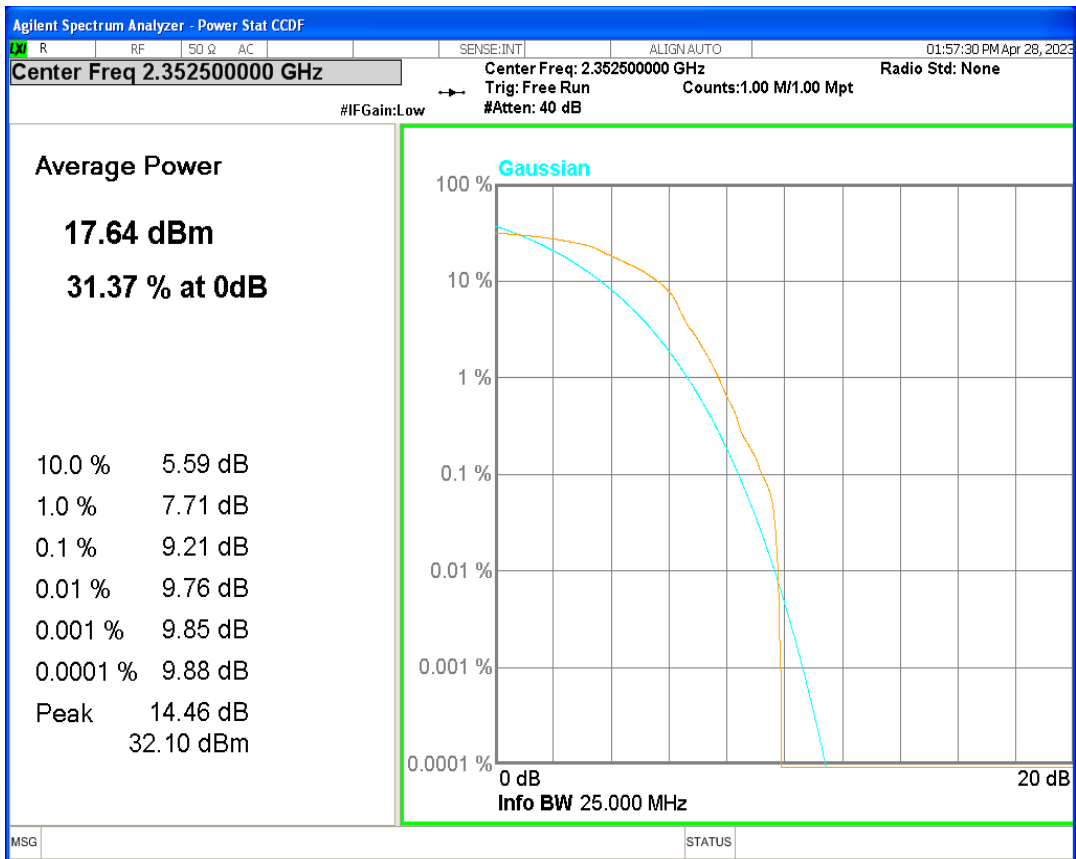

Band40(2350-2360) 16QAM BW=5MHz Channel=39175 RB Size=1 Position=#0

Band40(2350-2360) 16QAM BW=5MHz Channel=39200 RB Size=1 Position=#0