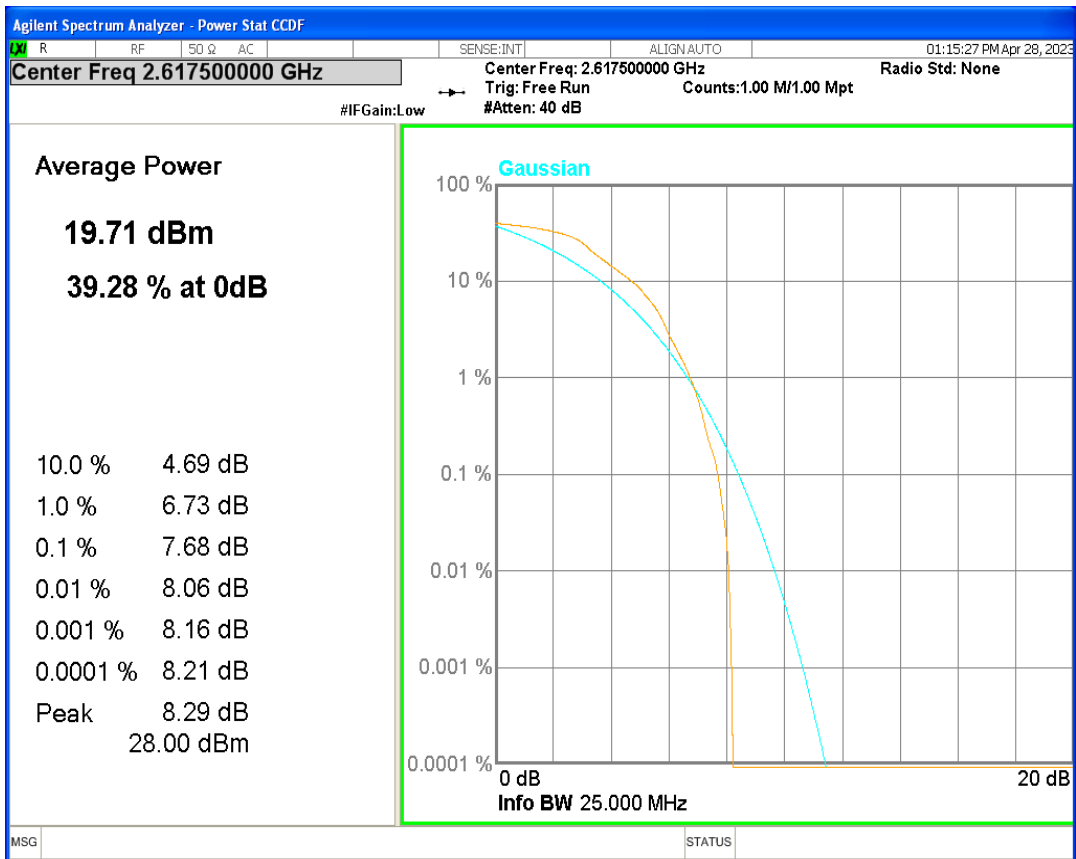

Band38 QPSK BW=5MHz Channel=38225 RB Size=1 Position=#0

Band4 16QAM BW=1.4MHz Channel=19957 RB Size=1 Position=#0