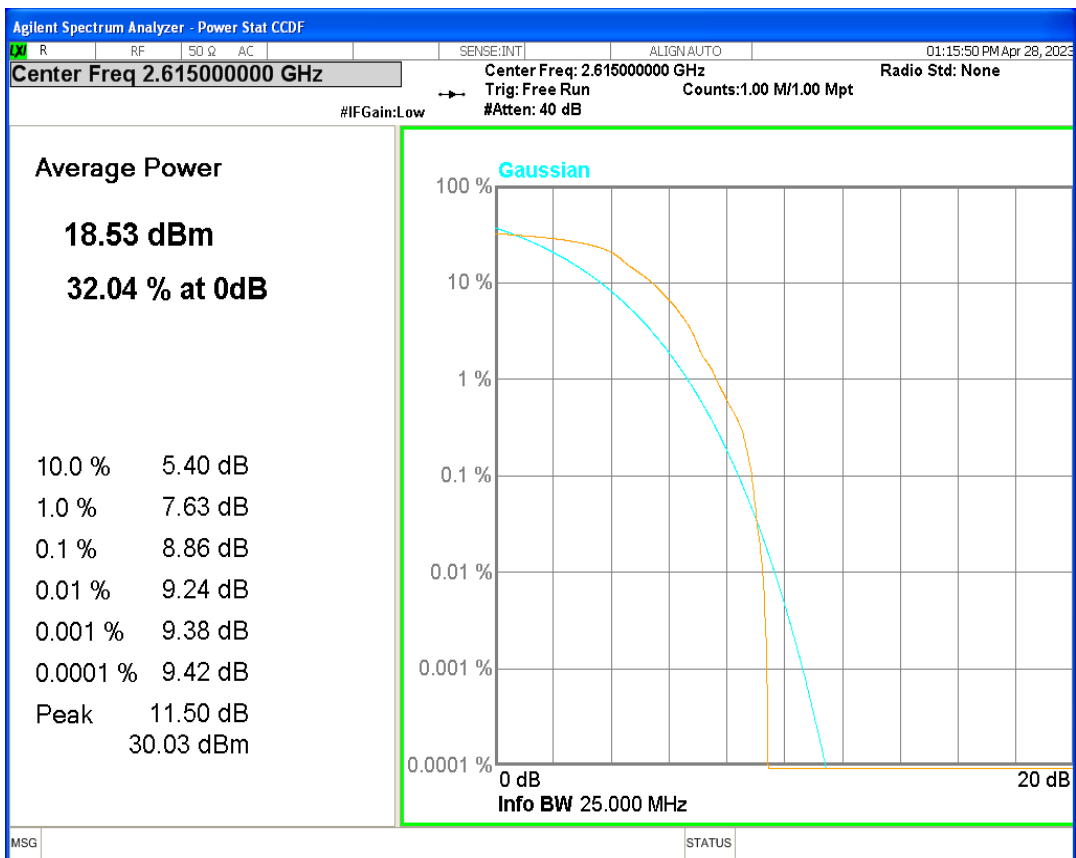

Band38 QPSK BW=10MHz Channel=38200 RB Size=1 Position=#0

Band38 QPSK BW=15MHz Channel=37825 RB Size=1 Position=#0