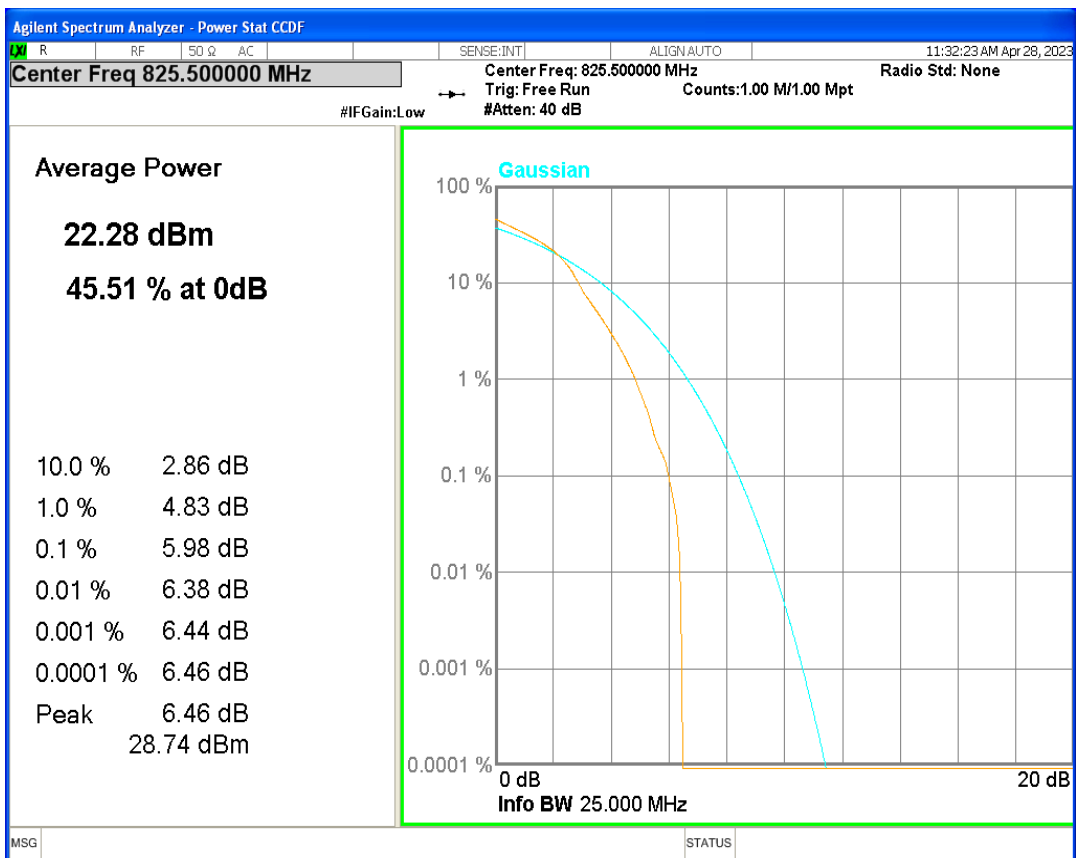

Band5 16QAM BW=3MHz Channel=20415 RB Size=1 Position=#0

Band5 16QAM BW=3MHz Channel=20525 RB Size=1 Position=#0