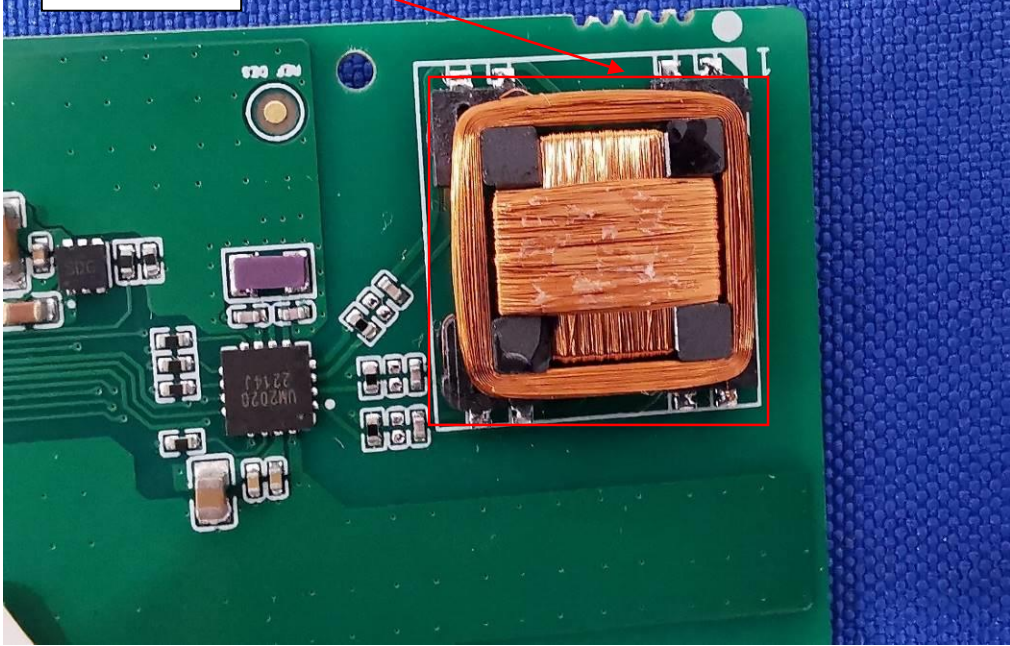

Internal

125KHz RX
Antenna

915MHz
Antenna