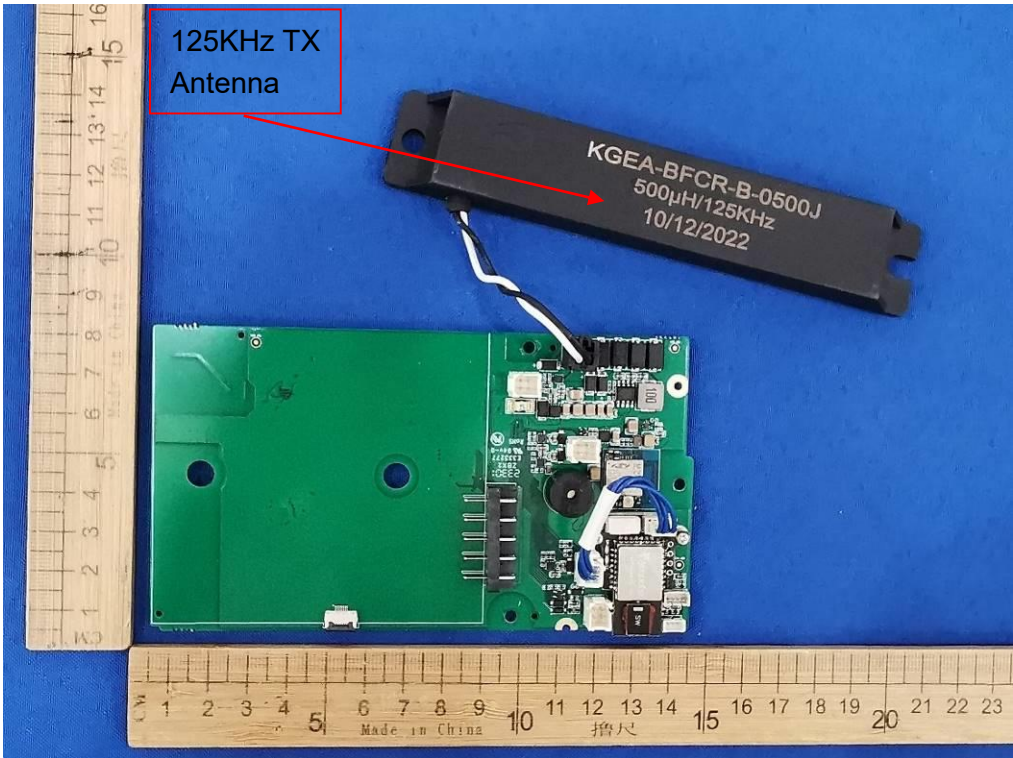

Internal

125KHz RX
Antenna

915MHz
Antenna