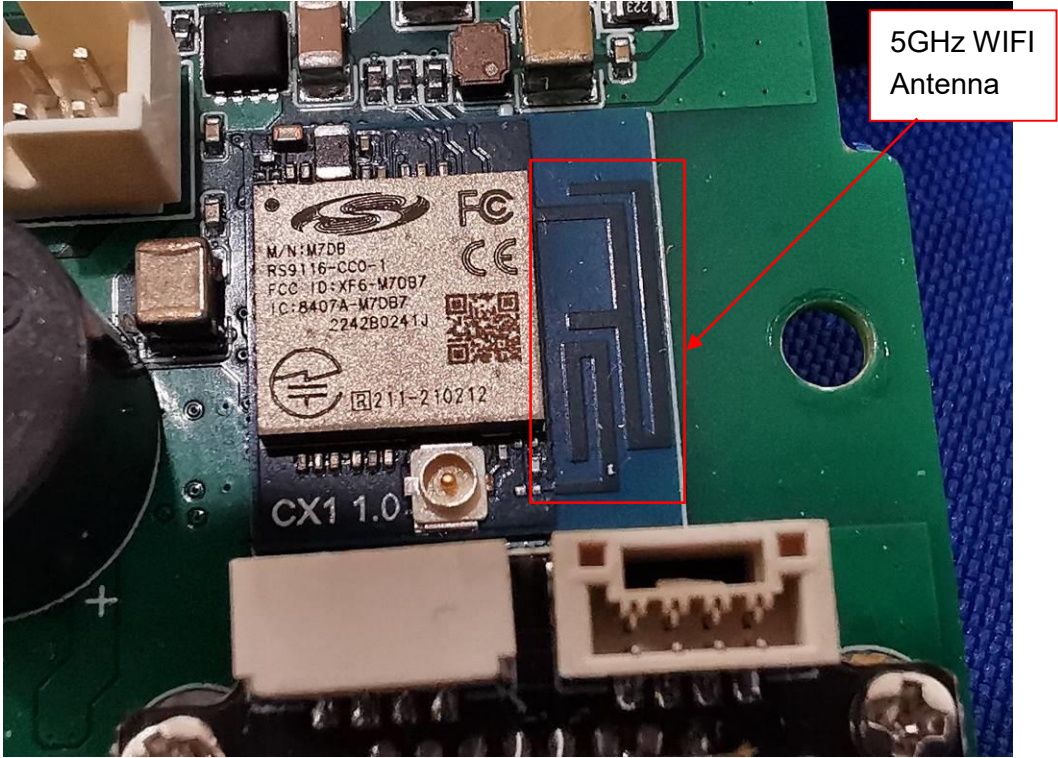

Internal

125KHz RX
Antenna

915MHz
Antenna