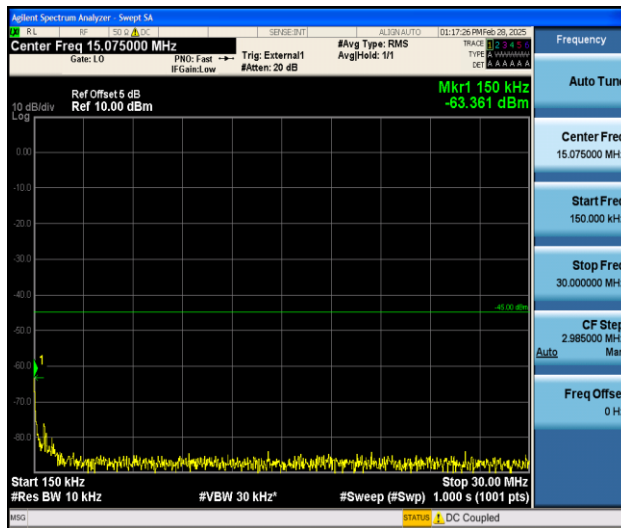

Band41_10MHz_QPSK_39700_1RB#0_0.15~30_0.15~30