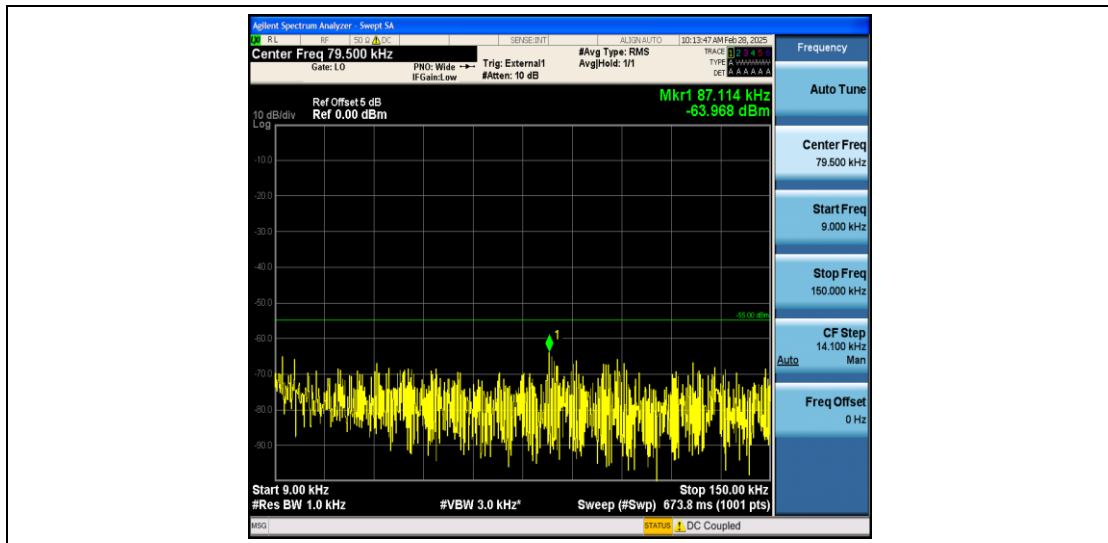

Test Graphs

Band41_5MHz_QPSK_39675_1RB#0_0.009~0.15_0.009~0.15

Band41_5MHz_QPSK_39675_1RB#0_0.15~30_0.15~30

Band41_5MHz_QPSK_39675_1RB#0_30~1000_30~1000

Band41_5MHz_QPSK_39675_1RB#0_1000~20000_1000~20000

Band41_5MHz_QPSK_39675_1RB#0_20000~27000_20000~27000