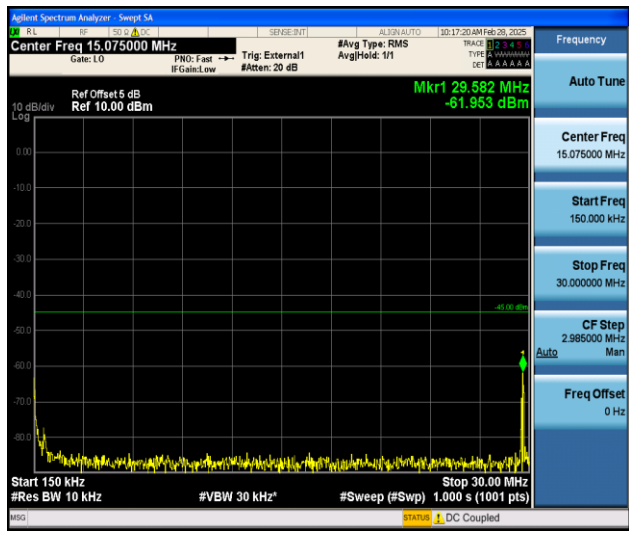

Band41_5MHz_16QAM_40620_1RB#0_0.15~30_0.15~30