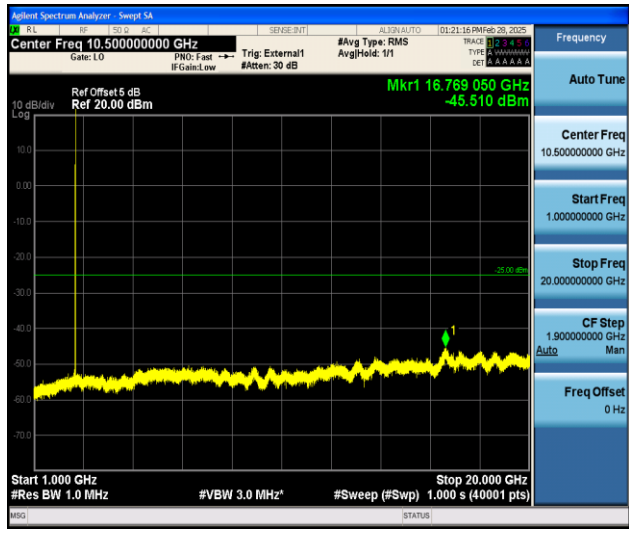

Band41_10MHz_16QAM_40620_1RB#0_1000~20000_1000~20000