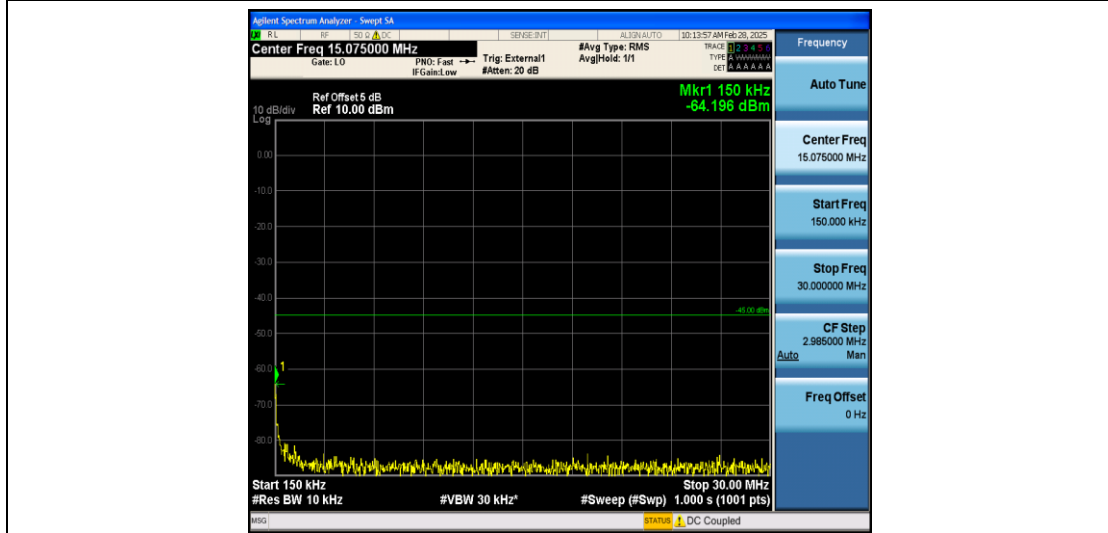

Test Graphs

Band41_5MHz_QPSK_39675_1RB#0_0.009~0.15_0.009~0.15

Band41_5MHz_QPSK_39675_1RB#0_0.15~30_0.15~30

Band41_5MHz_QPSK_39675_1RB#0_30~1000_30~1000

Band41_5MHz_QPSK_39675_1RB#0_1000~20000_1000~20000

Band41_5MHz_QPSK_39675_1RB#0_20000~27000_20000~27000

Band41_5MHz_16QAM_39675_1RB#0_0.009~0.15_0.009~0.15

Band41_5MHz_16QAM_39675_1RB#0_0.15~30_0.15~30

Band41_5MHz_16QAM_39675_1RB#0_30~1000_30~1000

Band41_5MHz_16QAM_39675_1RB#0_1000~20000_1000~20000

Band41_5MHz_16QAM_39675_1RB#0_2000~27000_2000~27000