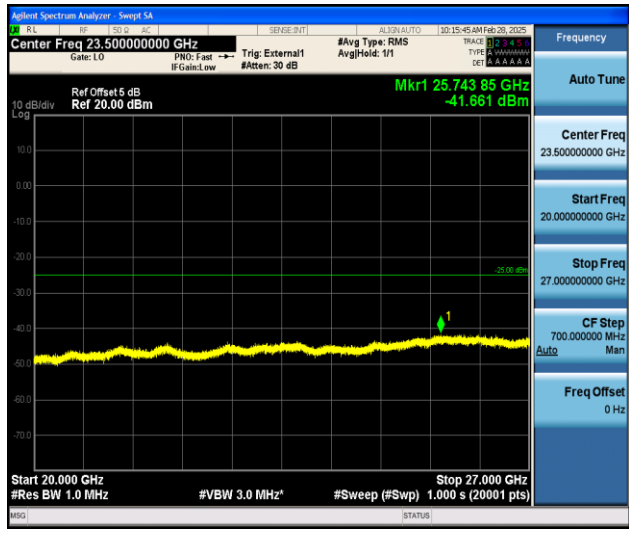

Band41_5MHz_16QAM_39675_1RB#0_0.009~0.15_0.009~0.15

Band41_5MHz_16QAM_39675_1RB#0_0.15~30_0.15~30

Band41_5MHz_16QAM_39675_1RB#0_30~1000_30~1000

Band41_5MHz_16QAM_39675_1RB#0_1000~20000_1000~20000

Band41_5MHz_16QAM_39675_1RB#0_2000~27000_2000~27000