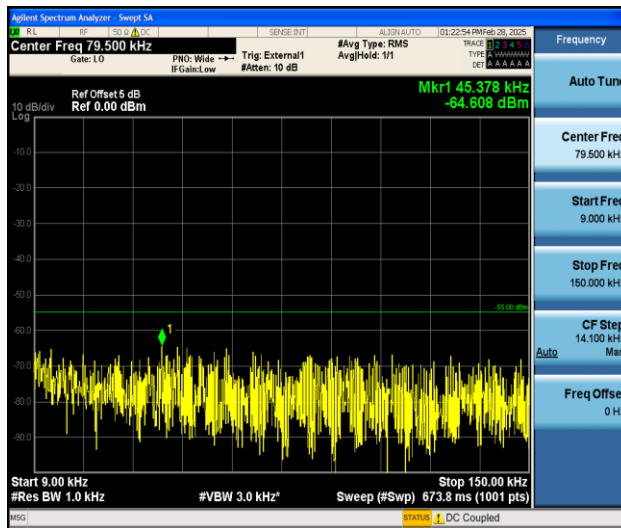

Band41_10MHz_QPSK_41540_1RB#0_0.009~0.15_0.009~0.15

Band41_10MHz_QPSK_41540_1RB#0_0.15~30_0.15~30

Band41_10MHz_QPSK_41540_1RB#0_30~1000_30~1000

Band41_10MHz_QPSK_41540_1RB#0_1000~20000_1000~20000

Band41_10MHz_QPSK_41540_1RB#0_2000~27000_2000~27000