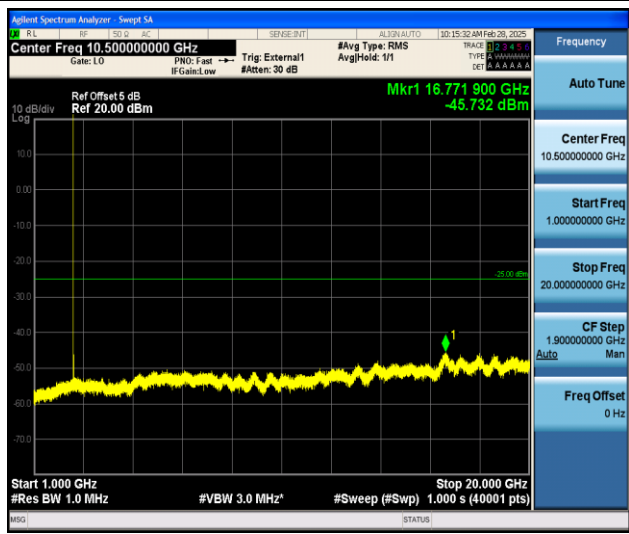

Band41_5MHz_16QAM_39675_1RB#0_1000~20000_1000~20000