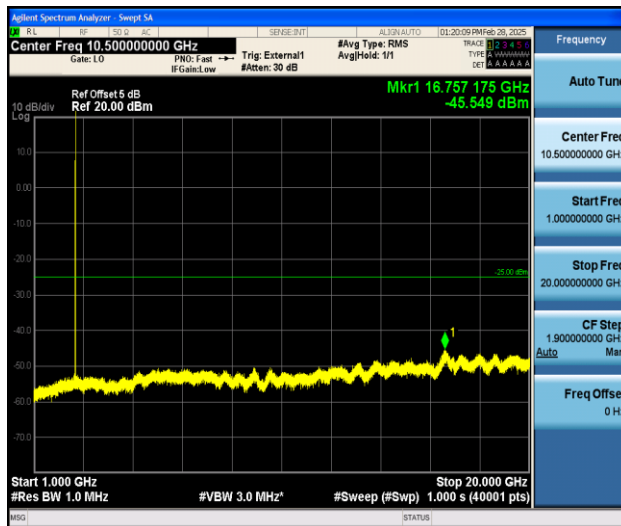

Band41_10MHz_QPSK_40620_1RB#0_1000~20000_1000~20000