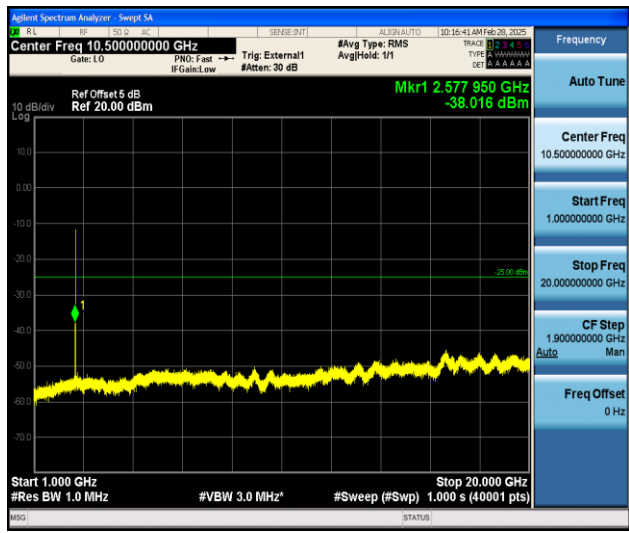

Band41_5MHz_QPSK_40620_1RB#0_1000~20000_1000~20000