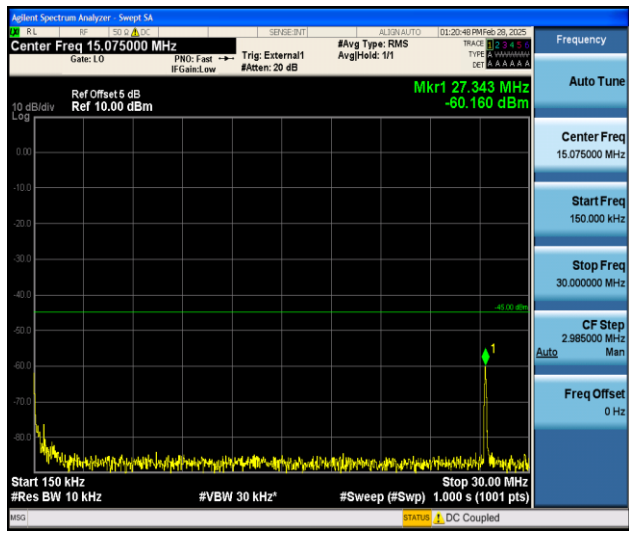

Band41_10MHz_16QAM_40620_1RB#0_0.15~30_0.15~30