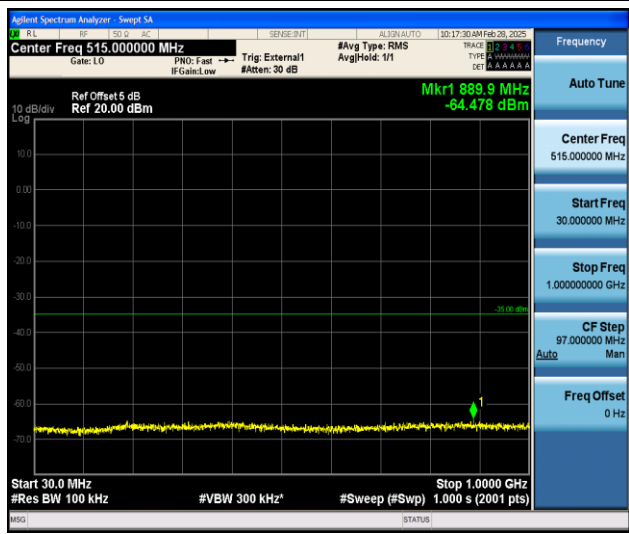

Band41_5MHz_16QAM_40620_1RB#0_30~1000_30~1000