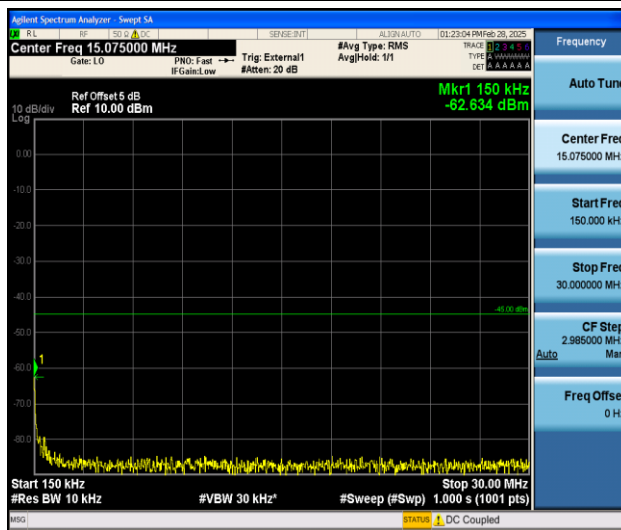

Band41_10MHz_16QAM_41540_1RB#0_0.15~30_0.15~30