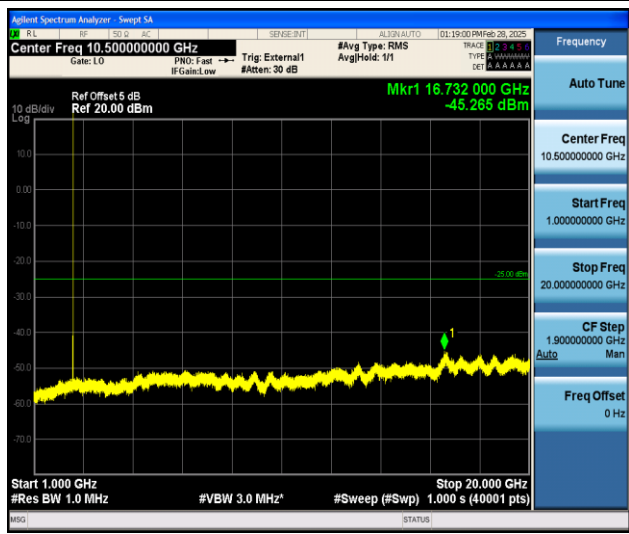

Band41_10MHz_16QAM_39700_1RB#0_1000~20000_1000~20000