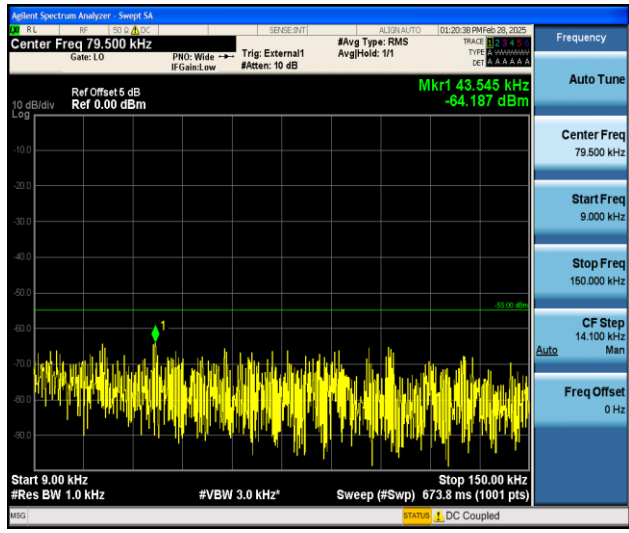

Band41_10MHz_QPSK_40620_1RB#0_0.009~0.15_0.009~0.15

Band41_10MHz_QPSK_40620_1RB#0_0.15~30_0.15~30

Band41_10MHz_QPSK_40620_1RB#0_30~1000_30~1000

Band41_10MHz_QPSK_40620_1RB#0_1000~20000_1000~20000

Band41_10MHz_QPSK_40620_1RB#0_20000~27000_20000~27000