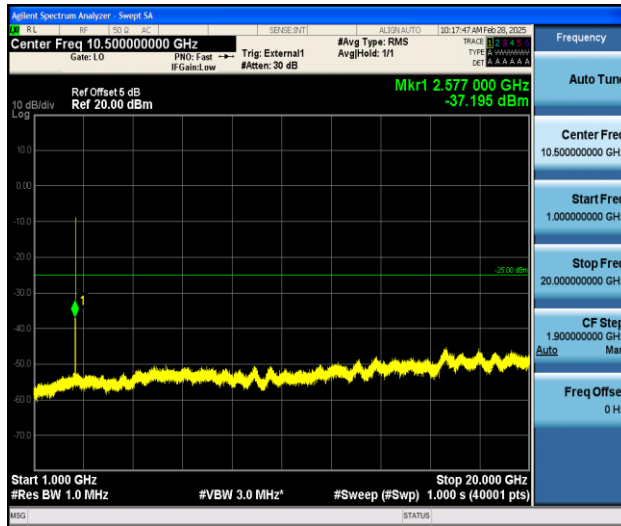

Band41_5MHz_16QAM_40620_1RB#0_1000~20000_1000~20000