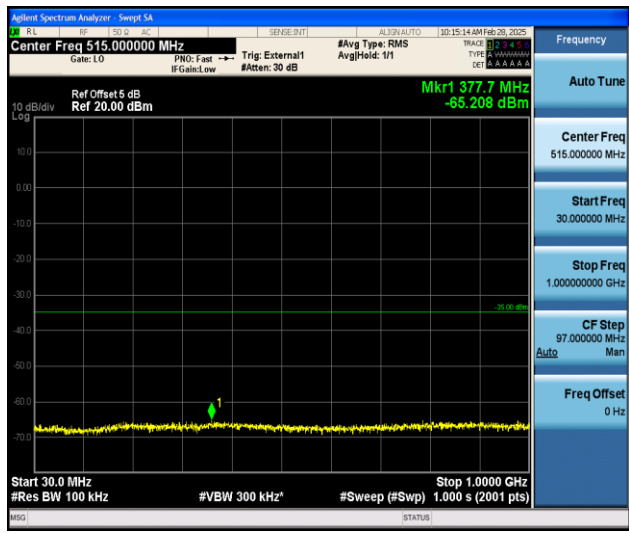

Band41_5MHz_16QAM_39675_1RB#0_30~1000_30~1000