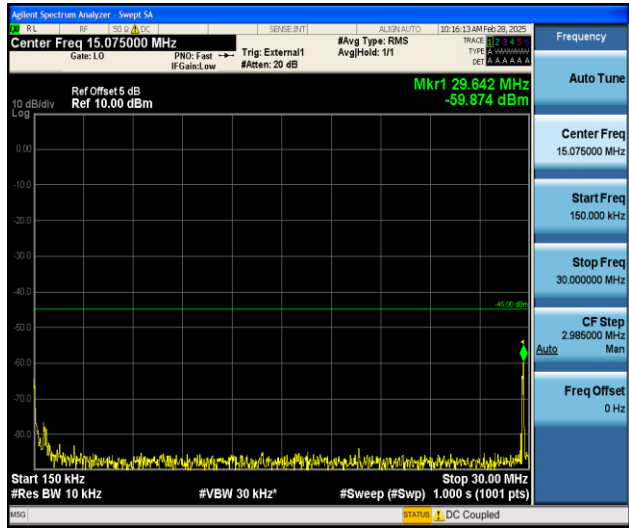

Band41_5MHz_QPSK_40620_1RB#0_0.15~30_0.15~30