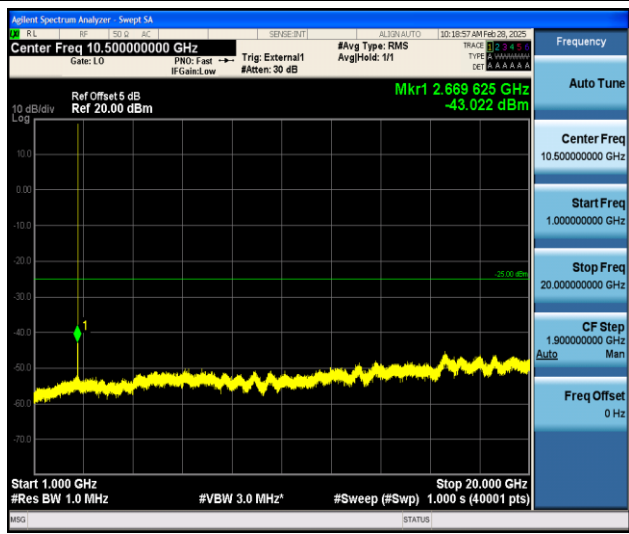

Band41_5MHz_QPSK_41565_1RB#0_1000~20000_1000~20000