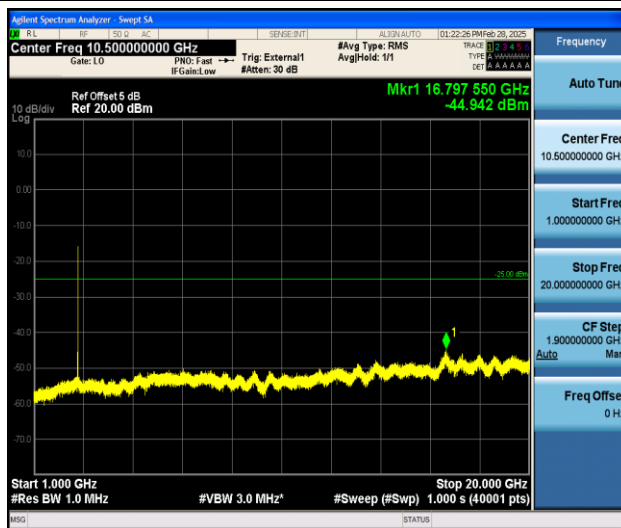

Band41_10MHz_QPSK_41540_1RB#0_1000~20000_1000~20000