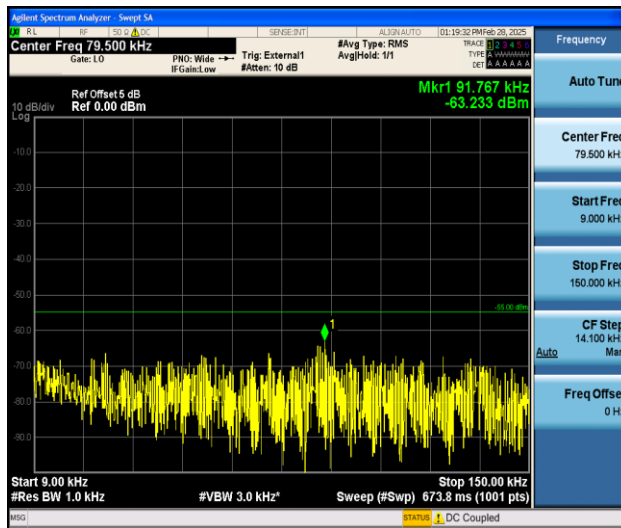

Band41_10MHz_16QAM_39700_1RB#0_0.009~0.15_0.009~0.15

Band41_10MHz_16QAM_39700_1RB#0_0.15~30_0.15~30

Band41_10MHz_16QAM_39700_1RB#0_30~1000_30~1000

Band41_10MHz_16QAM_39700_1RB#0_1000~20000_1000~20000

Band41_10MHz_16QAM_39700_1RB#0_20000~27000_20000~27000