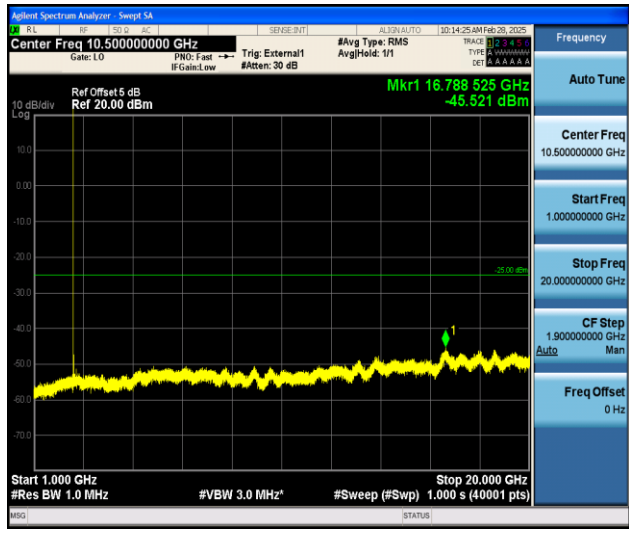

Test Graphs

Band41_5MHz_QPSK_39675_1RB#0_0.009~0.15_0.009~0.15

Band41_5MHz_QPSK_39675_1RB#0_0.15~30_0.15~30

Band41_5MHz_QPSK_39675_1RB#0_30~1000_30~1000

Band41_5MHz_QPSK_39675_1RB#0_1000~20000_1000~20000

Band41_5MHz_QPSK_39675_1RB#0_20000~27000_20000~27000