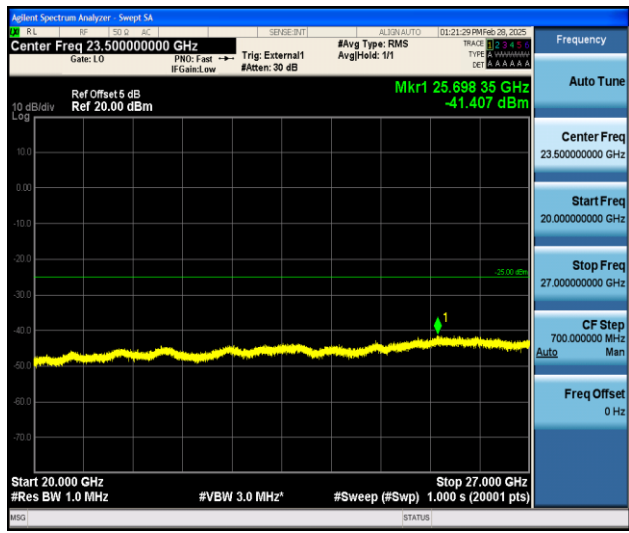

Band41_10MHz_16QAM_40620_1RB#0_0.009~0.15_0.009~0.15

Band41_10MHz_16QAM_40620_1RB#0_0.15~30_0.15~30

Band41_10MHz_16QAM_40620_1RB#0_30~1000_30~1000

Band41_10MHz_16QAM_40620_1RB#0_1000~20000_1000~20000

Band41_10MHz_16QAM_40620_1RB#0_20000~27000_20000~27000