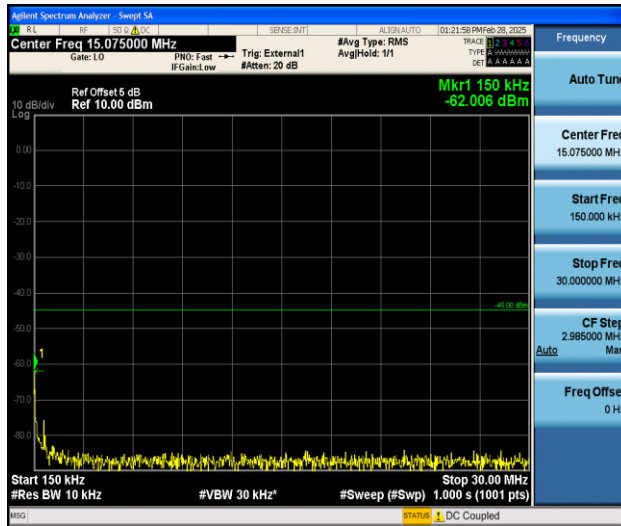

Band41_10MHz_QPSK_41540_1RB#0_0.15~30_0.15~30