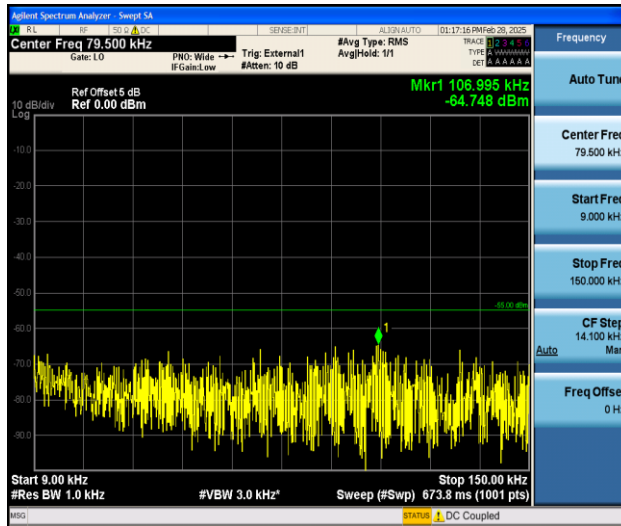

Band41_5MHz_16QAM_41565_1RB#0_0.009~0.15_0.009~0.15

Band41_5MHz_16QAM_41565_1RB#0_0.15~30_0.15~30

Band41_5MHz_16QAM_41565_1RB#0_30~1000_30~1000

Band41_5MHz_16QAM_41565_1RB#0_1000~20000_1000~20000

Band41_5MHz_16QAM_41565_1RB#0_20000~27000_20000~27000