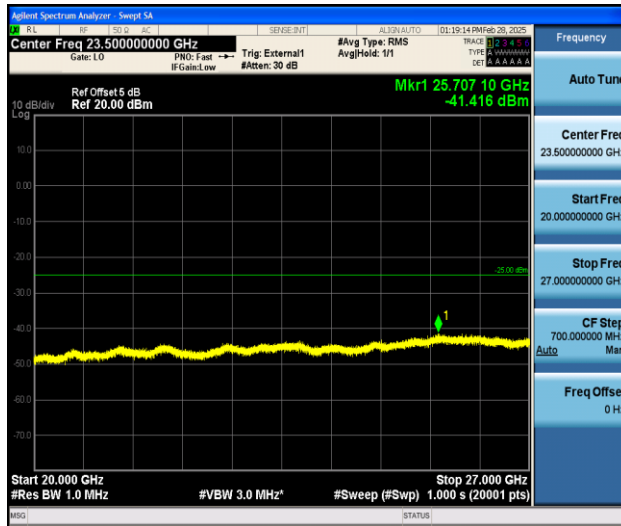

Band41_10MHz_16QAM_39700_1RB#0_0.009~0.15_0.009~0.15

Band41_10MHz_16QAM_39700_1RB#0_0.15~30_0.15~30

Band41_10MHz_16QAM_39700_1RB#0_30~1000_30~1000

Band41_10MHz_16QAM_39700_1RB#0_1000~20000_1000~20000

Band41_10MHz_16QAM_39700_1RB#0_20000~27000_20000~27000