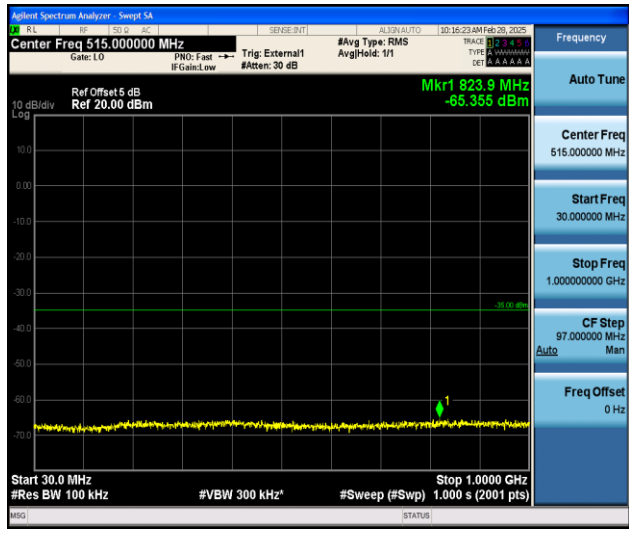

Band41_5MHz_QPSK_40620_1RB#0_30~1000_30~1000