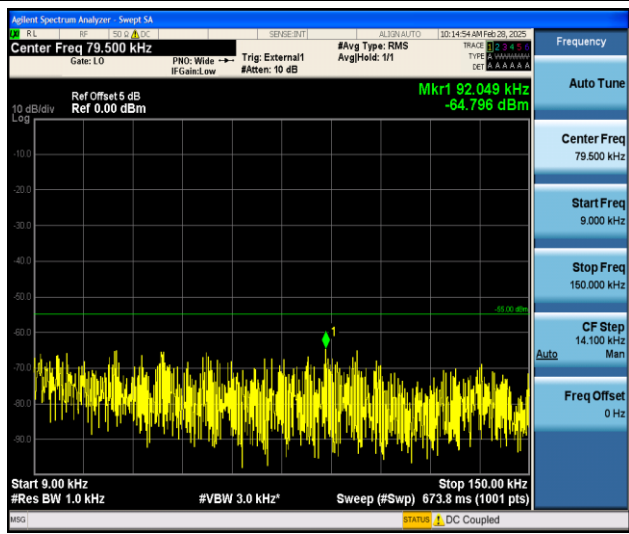

Test Graphs

Band41_5MHz_QPSK_39675_1RB#0_0.009~0.15_0.009~0.15

Band41_5MHz_QPSK_39675_1RB#0_0.15~30_0.15~30

Band41_5MHz_QPSK_39675_1RB#0_30~1000_30~1000

Band41_5MHz_QPSK_39675_1RB#0_1000~20000_1000~20000

Band41_5MHz_QPSK_39675_1RB#0_20000~27000_20000~27000