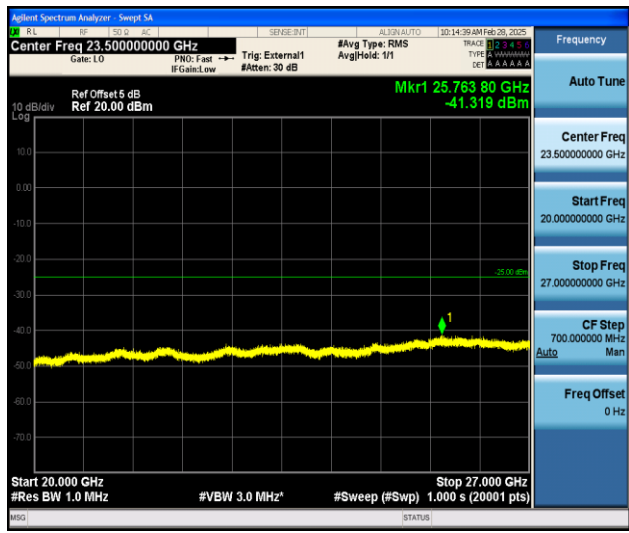

Test Graphs

Band41_5MHz_QPSK_39675_1RB#0_0.009~0.15_0.009~0.15

Band41_5MHz_QPSK_39675_1RB#0_0.15~30_0.15~30

Band41_5MHz_QPSK_39675_1RB#0_30~1000_30~1000

Band41_5MHz_QPSK_39675_1RB#0_1000~20000_1000~20000

Band41_5MHz_QPSK_39675_1RB#0_20000~27000_20000~27000

Band41_5MHz_16QAM_39675_1RB#0_0.009~0.15_0.009~0.15

Band41_5MHz_16QAM_39675_1RB#0_0.15~30_0.15~30

Band41_5MHz_16QAM_39675_1RB#0_30~1000_30~1000

Band41_5MHz_16QAM_39675_1RB#0_1000~20000_1000~20000

Band41_5MHz_16QAM_39675_1RB#0_2000~27000_2000~27000