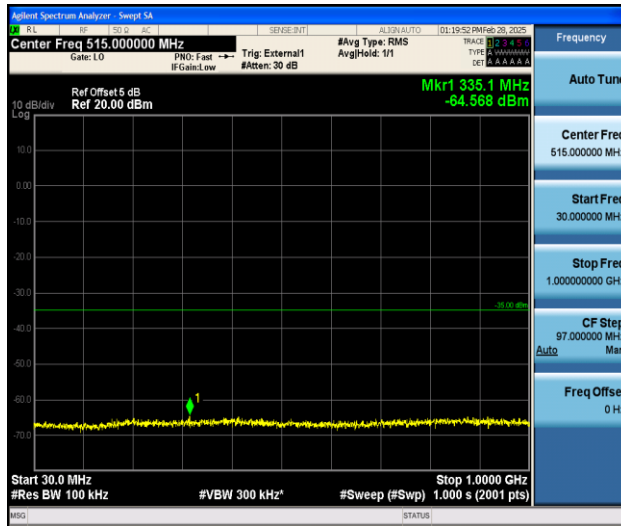

Band41_10MHz_QPSK_40620_1RB#0_30~1000_30~1000