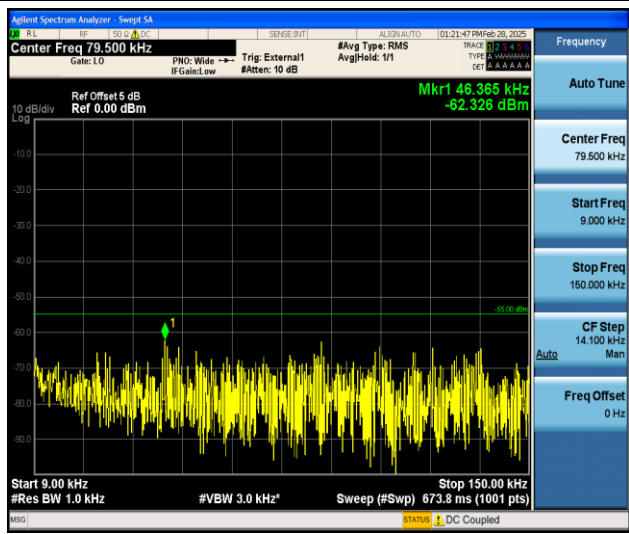

Band41_10MHz_16QAM_40620_1RB#0_0.009~0.15_0.009~0.15

Band41_10MHz_16QAM_40620_1RB#0_0.15~30_0.15~30

Band41_10MHz_16QAM_40620_1RB#0_30~1000_30~1000

Band41_10MHz_16QAM_40620_1RB#0_1000~20000_1000~20000

Band41_10MHz_16QAM_40620_1RB#0_20000~27000_20000~27000