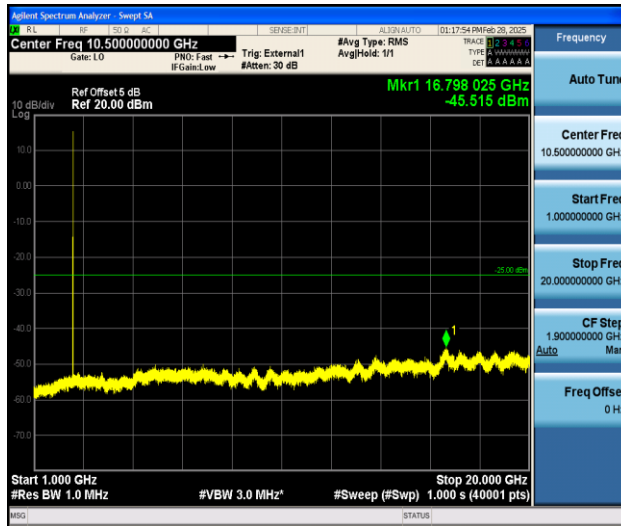

Band41_10MHz_QPSK_39700_1RB#0_1000~20000_1000~20000