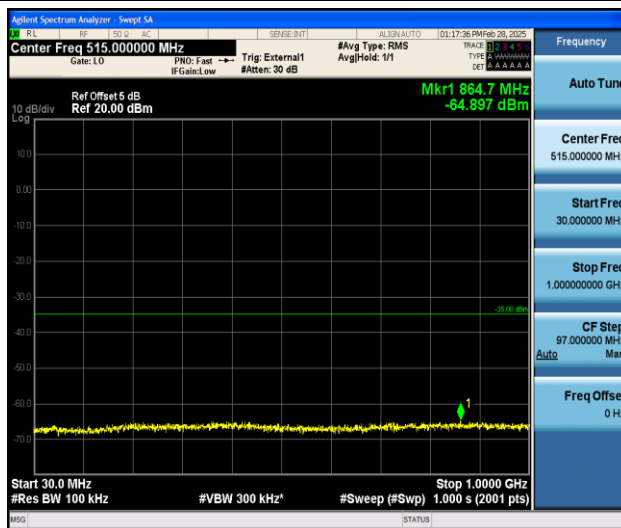

Band41_10MHz_QPSK_39700_1RB#0_30~1000_30~1000