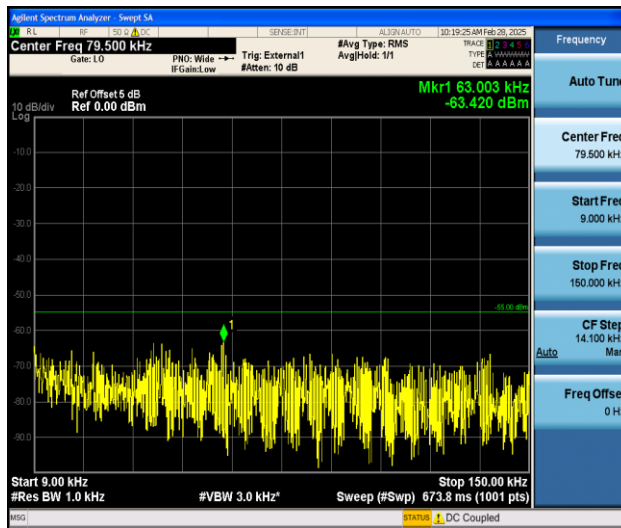

Band41_5MHz_QPSK_41565_1RB#0_0.009~0.15_0.009~0.15

Band41_5MHz_QPSK_41565_1RB#0_0.15~30_0.15~30

Band41_5MHz_QPSK_41565_1RB#0_30~1000_30~1000

Band41_5MHz_QPSK_41565_1RB#0_1000~20000_1000~20000

Band41_5MHz_QPSK_41565_1RB#0_20000~27000_20000~27000