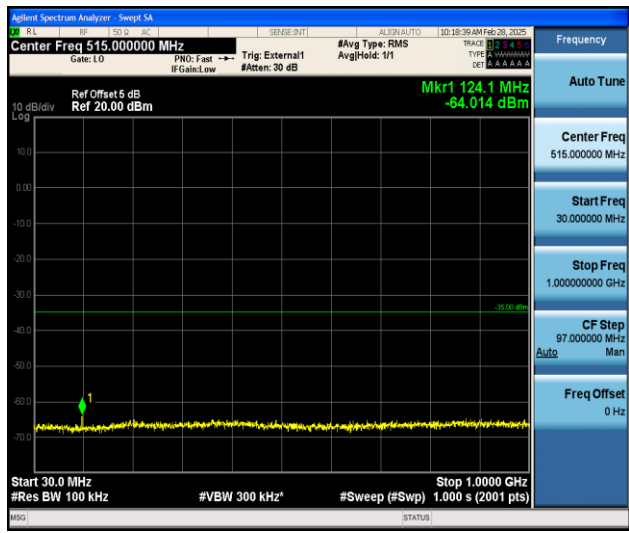

Band41_5MHz_QPSK_41565_1RB#0_30~1000_30~1000