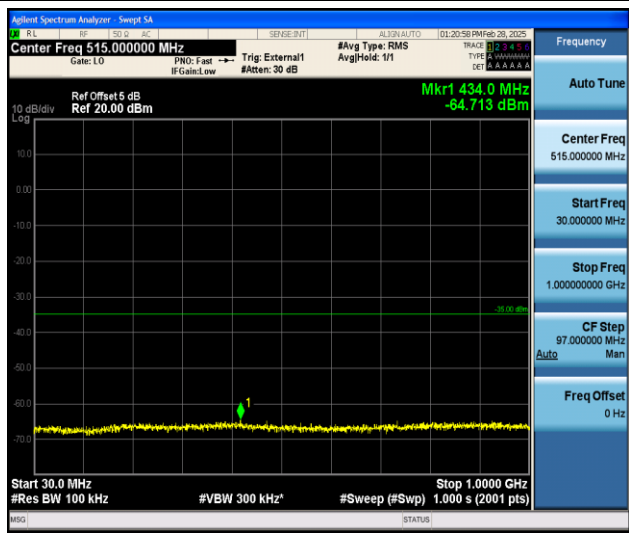

Band41_10MHz_16QAM_40620_1RB#0_30~1000_30~1000