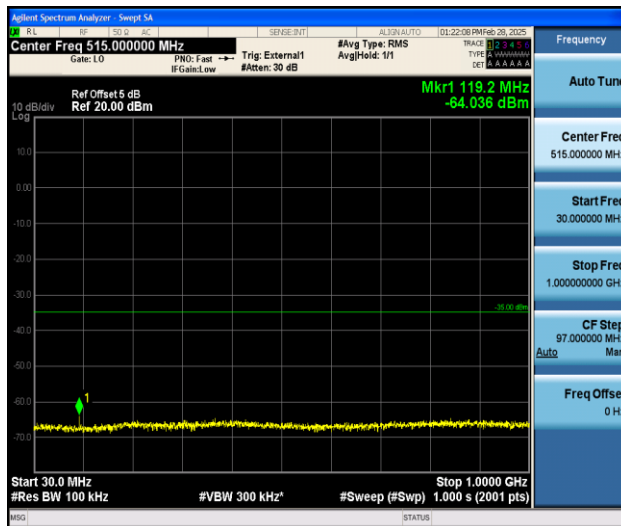

Band41_10MHz_QPSK_41540_1RB#0_30~1000_30~1000