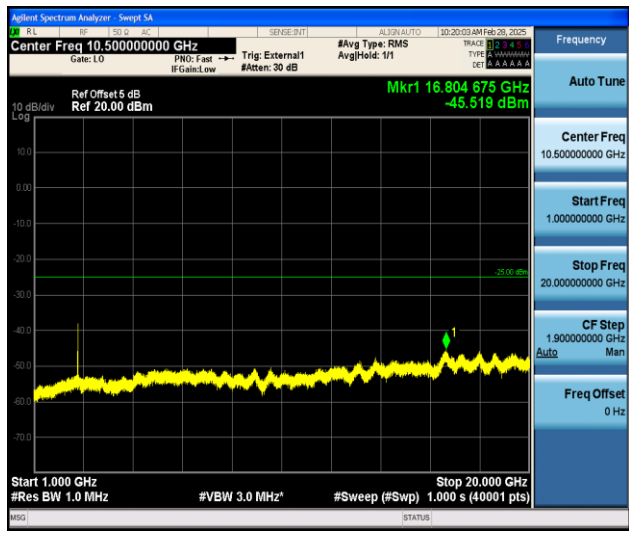

Band41_5MHz_16QAM_41565_1RB#0_1000~20000_1000~20000