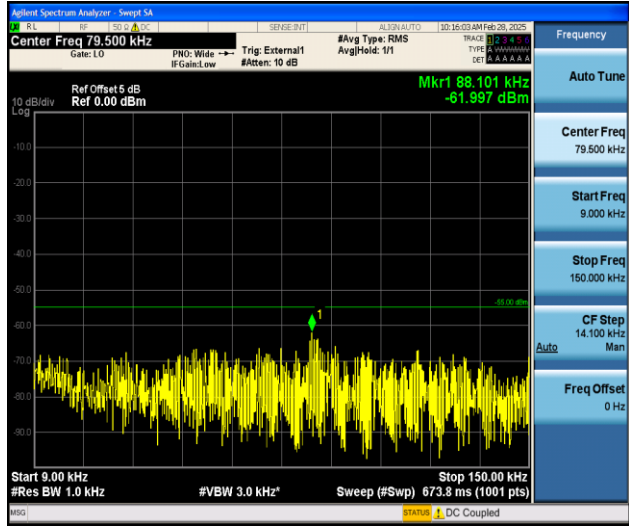

Band41_5MHz_16QAM_39675_1RB#0_0.009~0.15_0.009~0.15

Band41_5MHz_16QAM_39675_1RB#0_0.15~30_0.15~30

Band41_5MHz_16QAM_39675_1RB#0_30~1000_30~1000

Band41_5MHz_16QAM_39675_1RB#0_1000~20000_1000~20000

Band41_5MHz_16QAM_39675_1RB#0_2000~27000_2000~27000