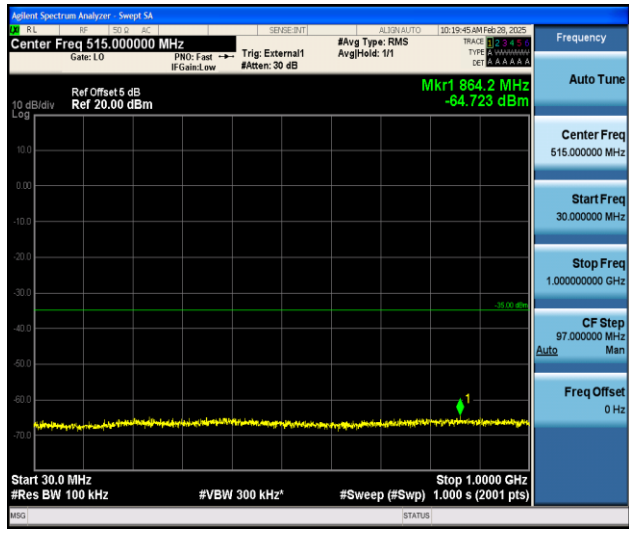

Band41_5MHz_16QAM_41565_1RB#0_30~1000_30~1000