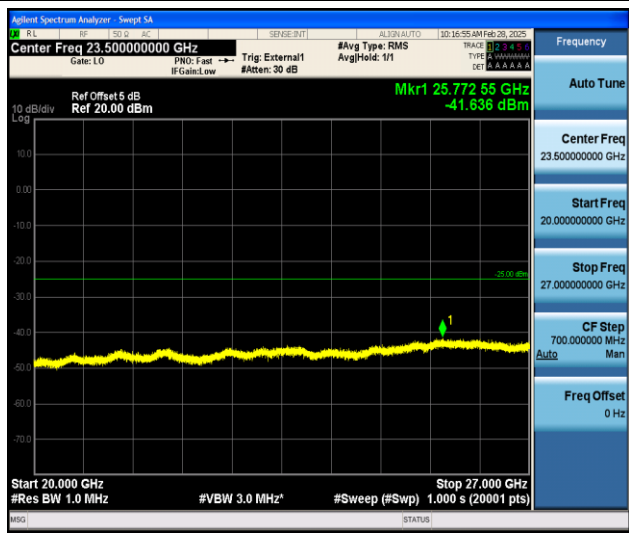

Band41_5MHz_QPSK_40620_1RB#0_0.009~0.15_0.009~0.15

Band41_5MHz_QPSK_40620_1RB#0_0.15~30_0.15~30

Band41_5MHz_QPSK_40620_1RB#0_30~1000_30~1000

Band41_5MHz_QPSK_40620_1RB#0_1000~20000_1000~20000

Band41_5MHz_QPSK_40620_1RB#0_20000~27000_20000~27000