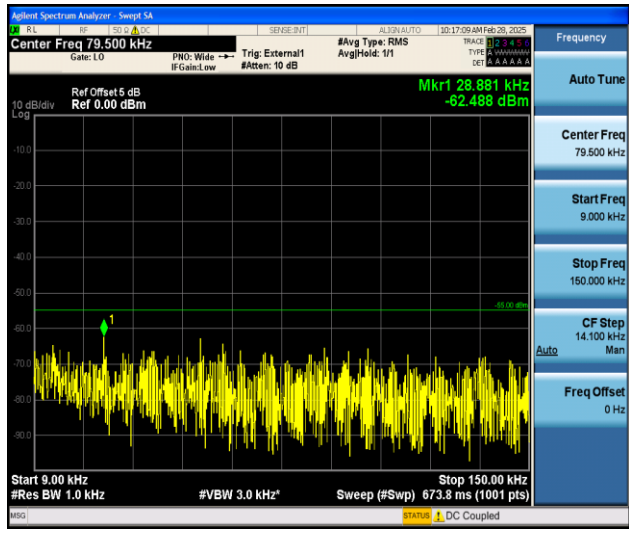

Band41_5MHz_QPSK_40620_1RB#0_0.009~0.15_0.009~0.15

Band41_5MHz_QPSK_40620_1RB#0_0.15~30_0.15~30

Band41_5MHz_QPSK_40620_1RB#0_30~1000_30~1000

Band41_5MHz_QPSK_40620_1RB#0_1000~20000_1000~20000

Band41_5MHz_QPSK_40620_1RB#0_20000~27000_20000~27000