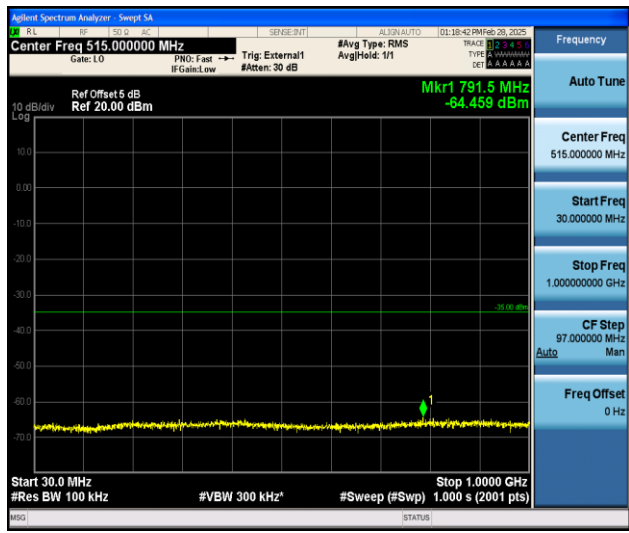

Band41_10MHz_16QAM_39700_1RB#0_30~1000_30~1000