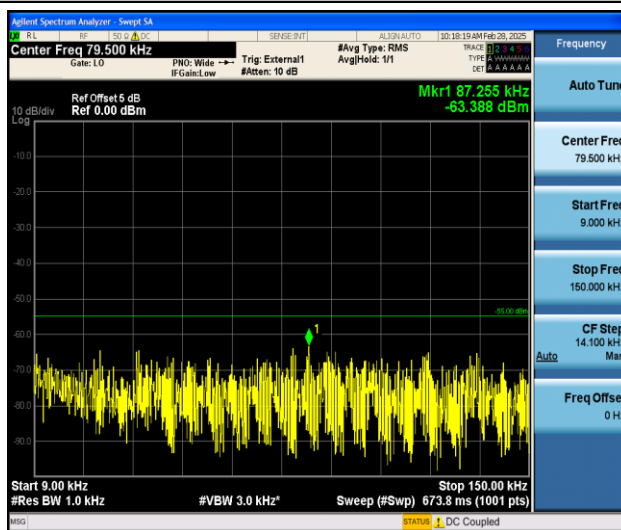

Band41_5MHz_16QAM_40620_1RB#0_0.009~0.15_0.009~0.15

Band41_5MHz_16QAM_40620_1RB#0_0.15~30_0.15~30

Band41_5MHz_16QAM_40620_1RB#0_30~1000_30~1000

Band41_5MHz_16QAM_40620_1RB#0_1000~20000_1000~20000

Band41_5MHz_16QAM_40620_1RB#0_20000~27000_20000~27000