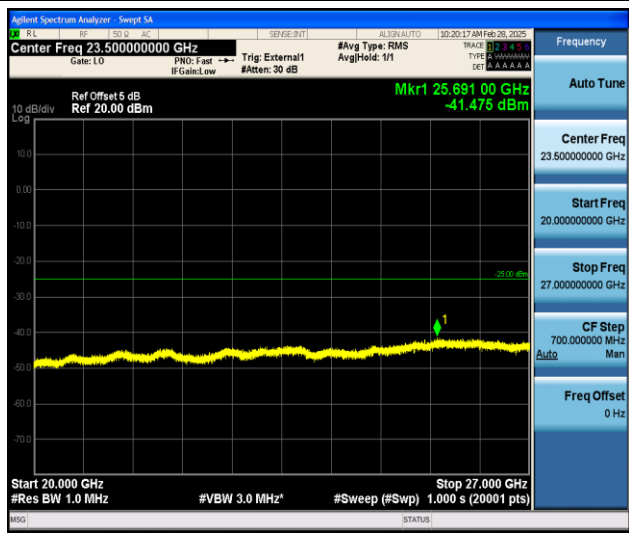

Band41_5MHz_16QAM_41565_1RB#0_0.009~0.15_0.009~0.15

Band41_5MHz_16QAM_41565_1RB#0_0.15~30_0.15~30

Band41_5MHz_16QAM_41565_1RB#0_30~1000_30~1000

Band41_5MHz_16QAM_41565_1RB#0_1000~20000_1000~20000

Band41_5MHz_16QAM_41565_1RB#0_20000~27000_20000~27000