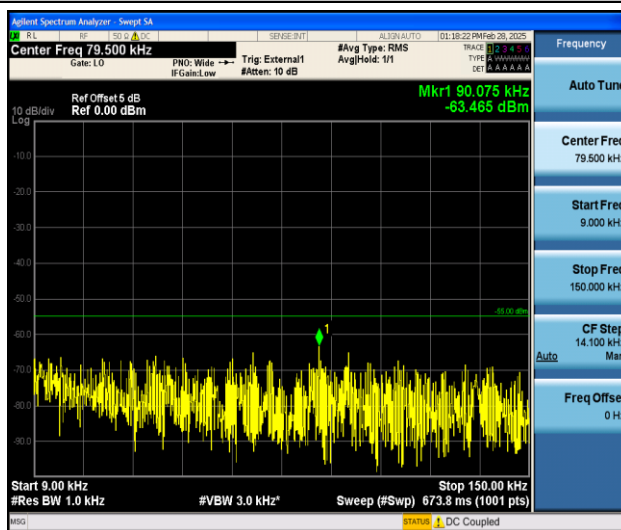

Band41_10MHz_QPSK_39700_1RB#0_0.009~0.15_0.009~0.15

Band41_10MHz_QPSK_39700_1RB#0_0.15~30_0.15~30

Band41_10MHz_QPSK_39700_1RB#0_30~1000_30~1000

Band41_10MHz_QPSK_39700_1RB#0_1000~20000_1000~20000

Band41_10MHz_QPSK_39700_1RB#0_20000~27000_20000~27000