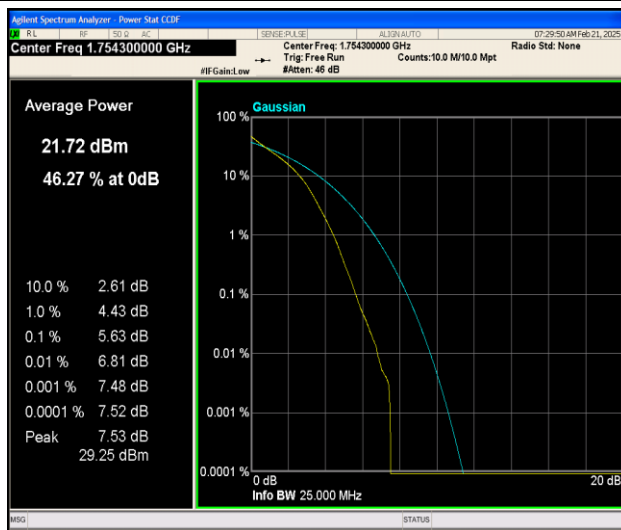

Band4-1.4MHz-16QAM-20175-1RB#0-PASS

Band4-1.4MHz-QPSK-20175-6RB#0-PASS

Band4-1.4MHz-16QAM-20175-6RB#0-PASS

Band4-1.4MHz-QPSK-20393-1RB#0-PASS

Band4-1.4MHz-16QAM-20393-1RB#0-PASS

Band4-1.4MHz-QPSK-20393-6RB#0-PASS