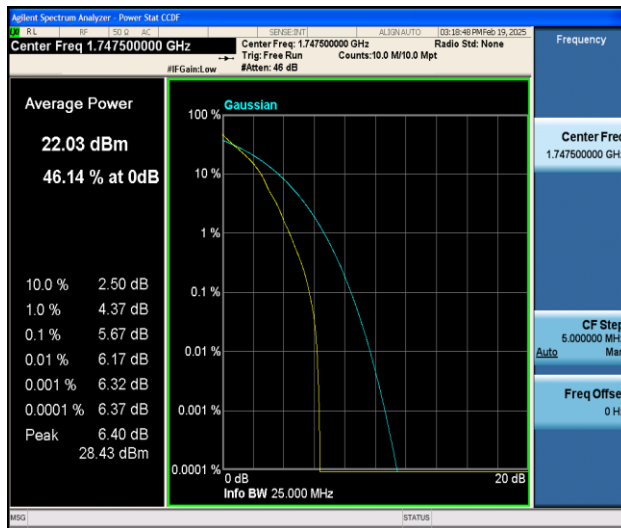

Band4-10MHz-QPSK-20350-50RB#0-PASS

Band4-15MHz-QPSK-20025-1RB#0-PASS

Band4-15MHz-16QAM-20025-1RB#0-PASS

Band4-15MHz-QPSK-20175-1RB#0-PASS

Band4-15MHz-16QAM-20175-1RB#0-PASS

Band4-15MHz-QPSK-20325-1RB#0-PASS