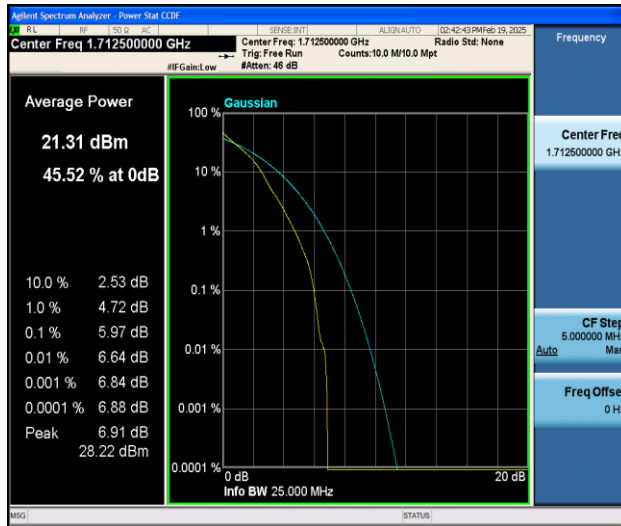

Band4-5MHz-QPSK-19975-1RB#0-PASS