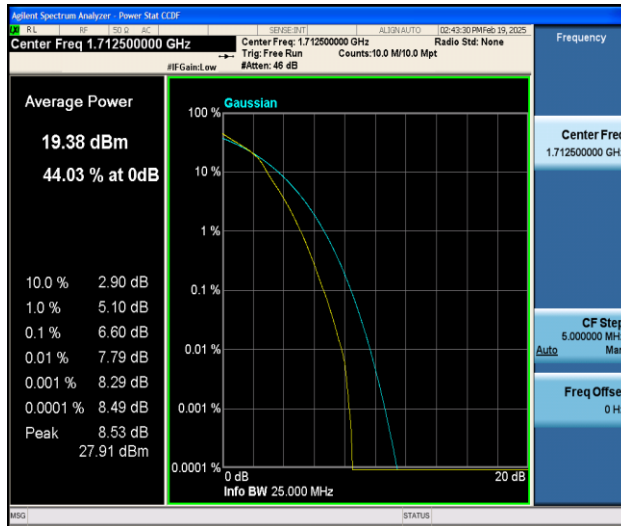

Band4-5MHz-16QAM-19975-25RB#0-PASS