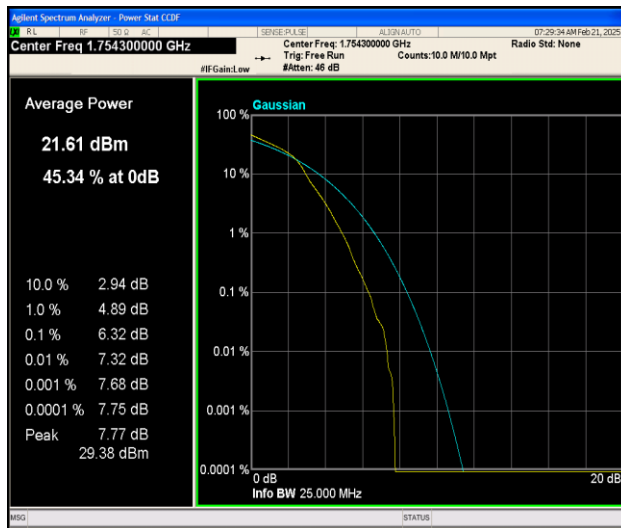

Band4-1.4MHz-16QAM-20175-1RB#0-PASS

Band4-1.4MHz-QPSK-20175-6RB#0-PASS

Band4-1.4MHz-16QAM-20175-6RB#0-PASS

Band4-1.4MHz-QPSK-20393-1RB#0-PASS

Band4-1.4MHz-16QAM-20393-1RB#0-PASS

Band4-1.4MHz-QPSK-20393-6RB#0-PASS