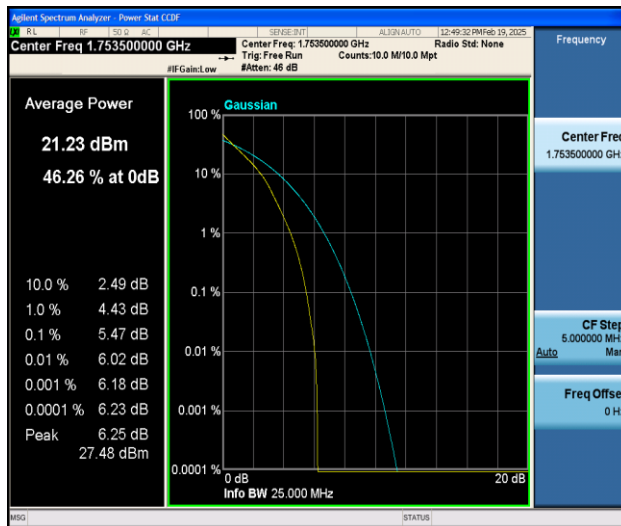

Band4-3MHz-QPSK-20385-15RB#0-PASS