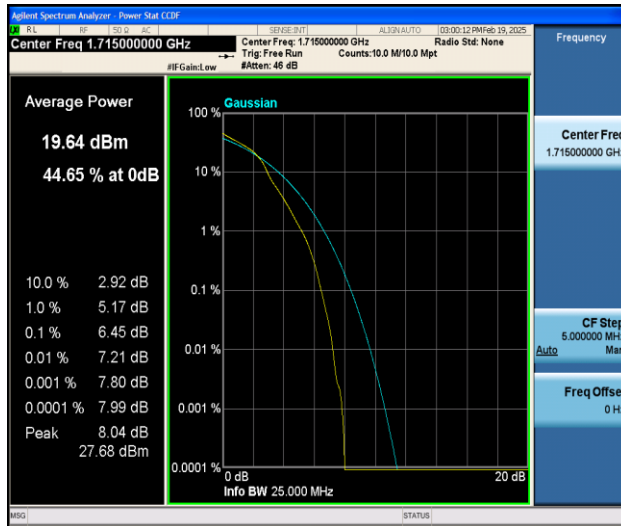

Band4-10MHz-16QAM-20000-1RB#0-PASS