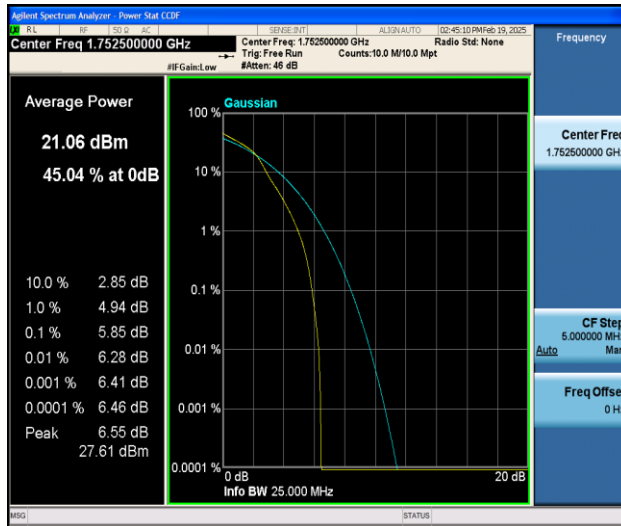

Band4-5MHz-16QAM-20375-1RB#0-PASS