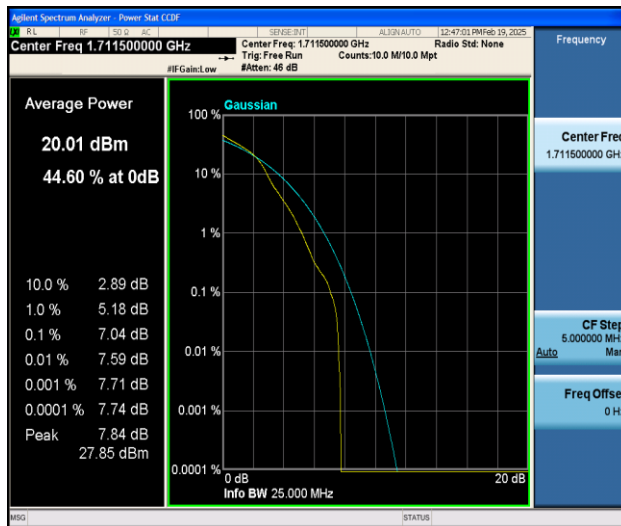

Band4-3MHz-16QAM-19965-1RB#0-PASS