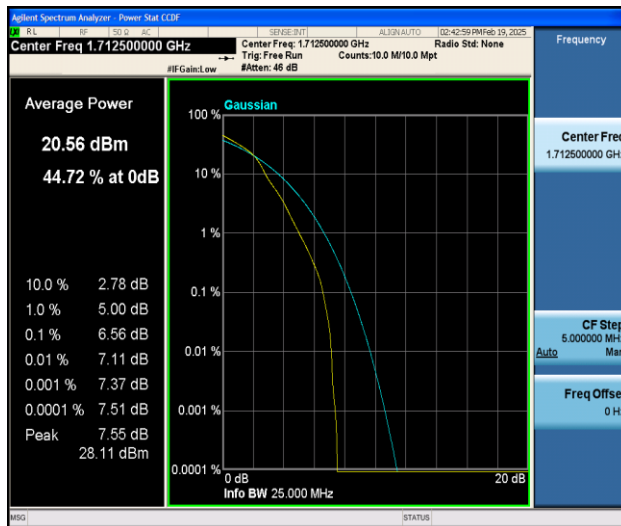

Band4-5MHz-16QAM-19975-1RB#0-PASS