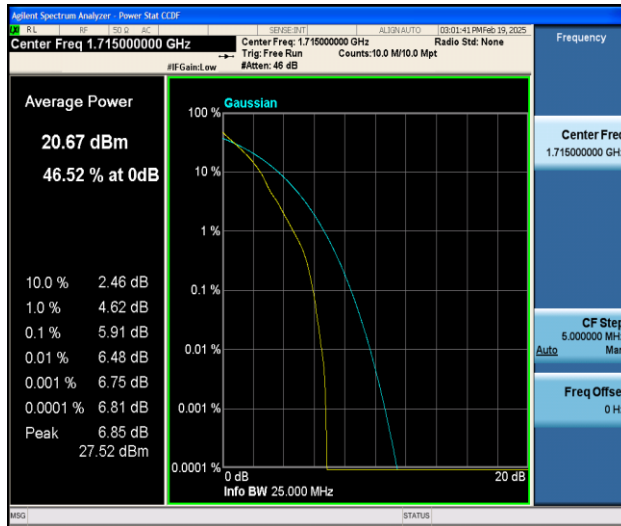

Band4-10MHz-QPSK-20000-1RB#0-PASS