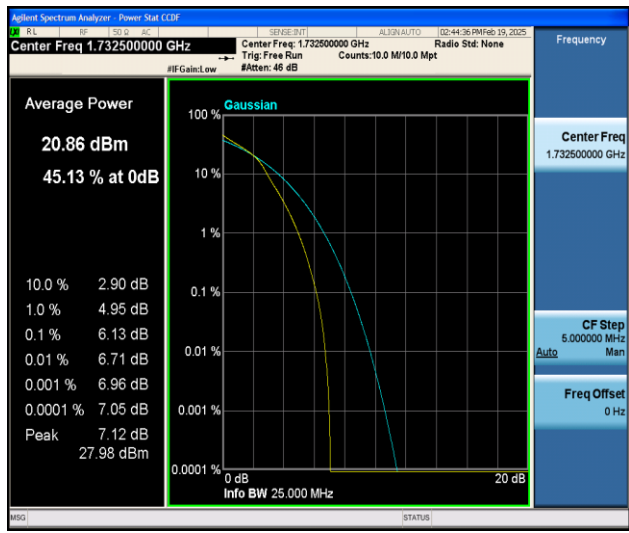

Band4-5MHz-16QAM-19975-1RB#0-PASS

Band4-5MHz-QPSK-19975-25RB#0-PASS

Band4-5MHz-16QAM-19975-25RB#0-PASS

Band4-5MHz-QPSK-20175-1RB#0-PASS

Band4-5MHz-16QAM-20175-1RB#0-PASS

Band4-5MHz-QPSK-20175-25RB#0-PASS

Band4-5MHz-16QAM-20175-25RB#0-PASS