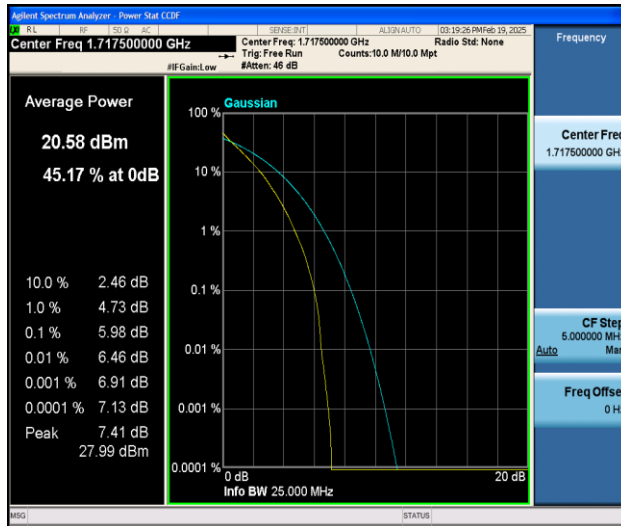

Band4-15MHz-QPSK-20025-75RB#0-PASS