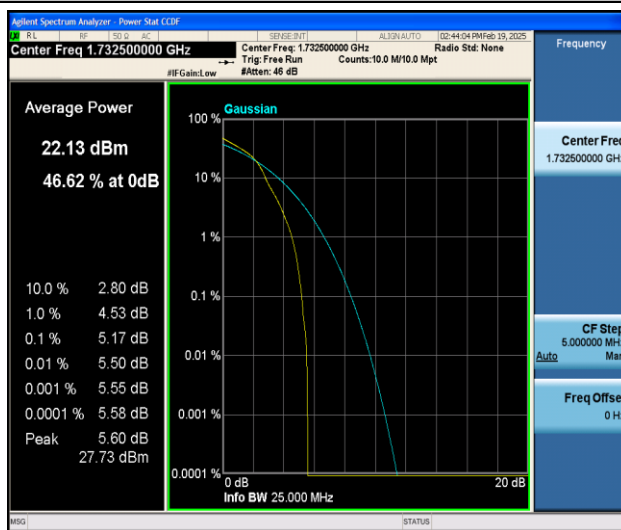

Band4-5MHz-16QAM-19975-1RB#0-PASS

Band4-5MHz-QPSK-19975-25RB#0-PASS

Band4-5MHz-16QAM-19975-25RB#0-PASS

Band4-5MHz-QPSK-20175-1RB#0-PASS

Band4-5MHz-16QAM-20175-1RB#0-PASS

Band4-5MHz-QPSK-20175-25RB#0-PASS

Band4-5MHz-16QAM-20175-25RB#0-PASS