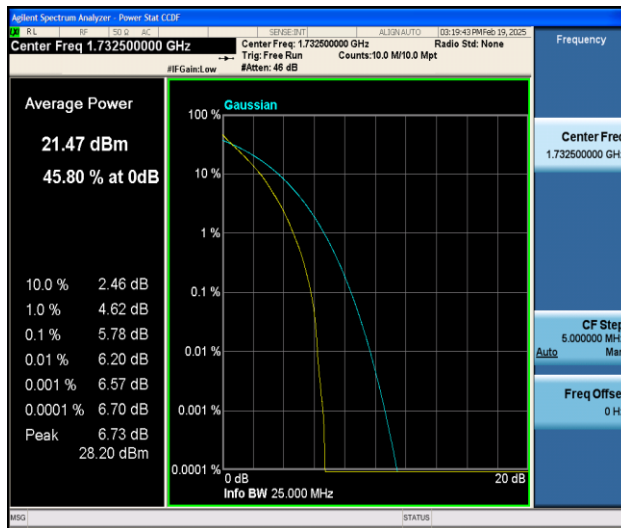

Band4-15MHz-QPSK-20175-75RB#0-PASS