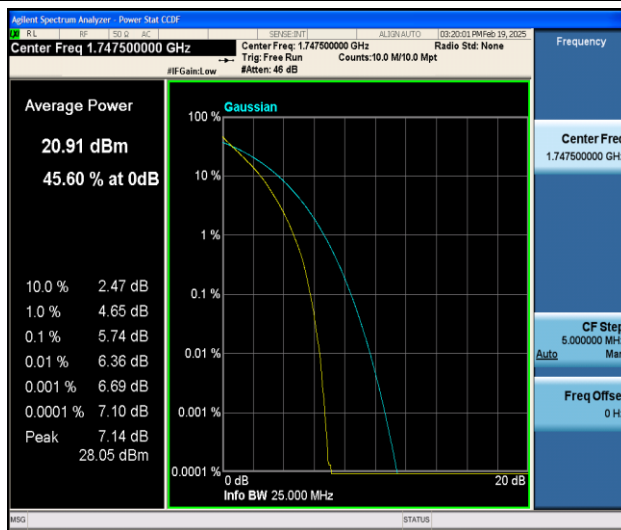

Band4-15MHz-QPSK-20325-75RB#0-PASS