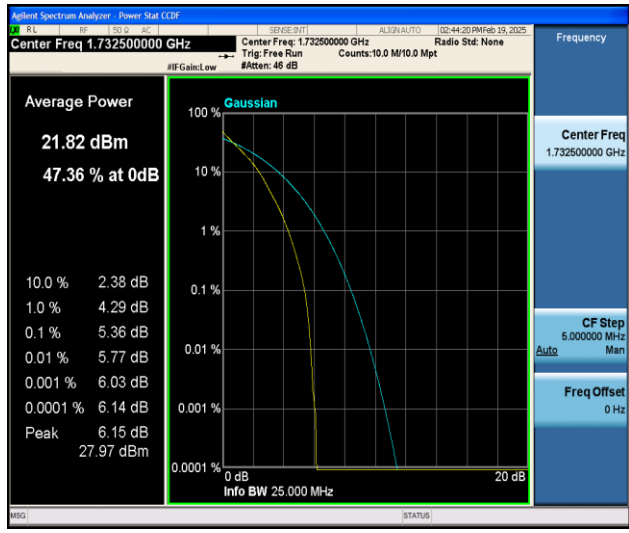

Band4-5MHz-16QAM-19975-1RB#0-PASS

Band4-5MHz-QPSK-19975-25RB#0-PASS

Band4-5MHz-16QAM-19975-25RB#0-PASS

Band4-5MHz-QPSK-20175-1RB#0-PASS

Band4-5MHz-16QAM-20175-1RB#0-PASS

Band4-5MHz-QPSK-20175-25RB#0-PASS

Band4-5MHz-16QAM-20175-25RB#0-PASS