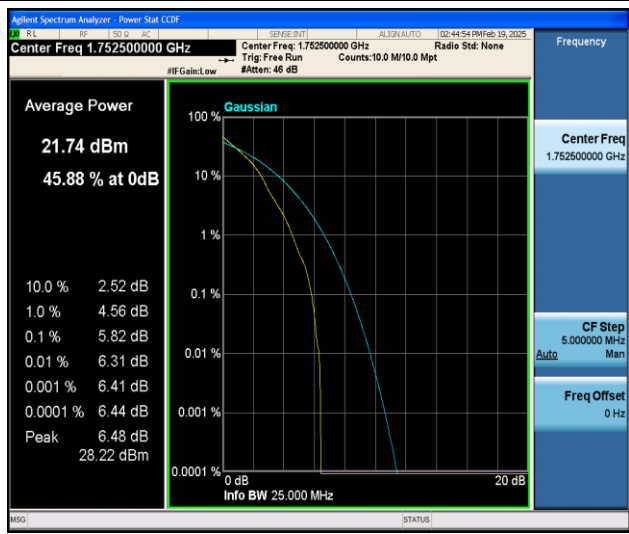

Band4-5MHz-16QAM-19975-1RB#0-PASS

Band4-5MHz-QPSK-19975-25RB#0-PASS

Band4-5MHz-16QAM-19975-25RB#0-PASS

Band4-5MHz-QPSK-20175-1RB#0-PASS

Band4-5MHz-16QAM-20175-1RB#0-PASS

Band4-5MHz-QPSK-20175-25RB#0-PASS

Band4-5MHz-16QAM-20175-25RB#0-PASS