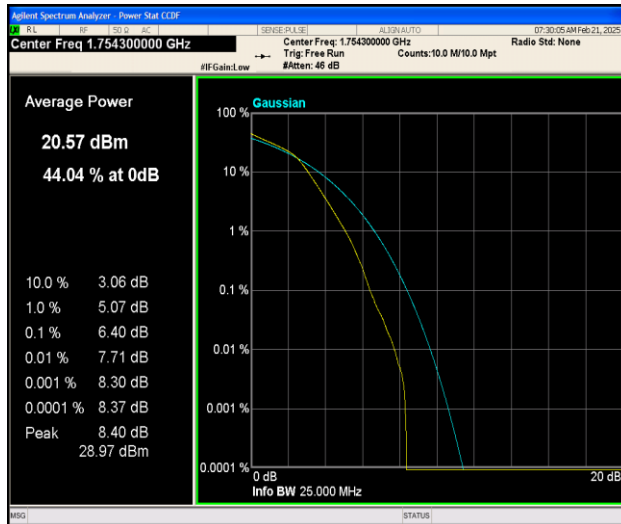

Band4-1.4MHz-16QAM-20175-1RB#0-PASS

Band4-1.4MHz-QPSK-20175-6RB#0-PASS

Band4-1.4MHz-16QAM-20175-6RB#0-PASS

Band4-1.4MHz-QPSK-20393-1RB#0-PASS

Band4-1.4MHz-16QAM-20393-1RB#0-PASS

Band4-1.4MHz-QPSK-20393-6RB#0-PASS