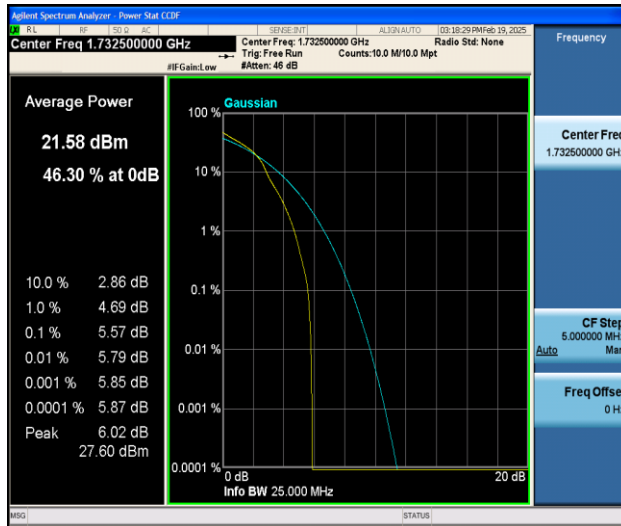

Band4-10MHz-QPSK-20350-50RB#0-PASS

Band4-15MHz-QPSK-20025-1RB#0-PASS

Band4-15MHz-16QAM-20025-1RB#0-PASS

Band4-15MHz-QPSK-20175-1RB#0-PASS

Band4-15MHz-16QAM-20175-1RB#0-PASS

Band4-15MHz-QPSK-20325-1RB#0-PASS