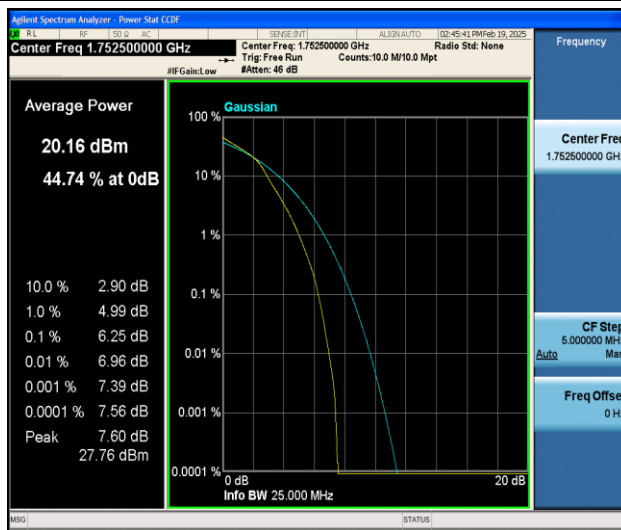

Band4-5MHz-16QAM-20375-25RB#0-PASS