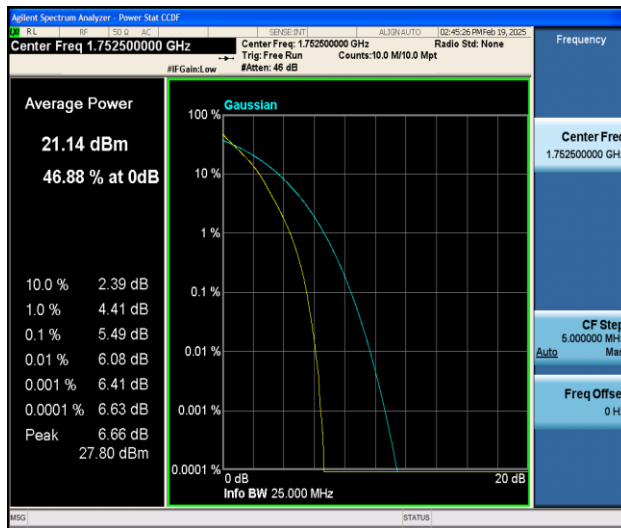

Band4-5MHz-QPSK-20375-25RB#0-PASS