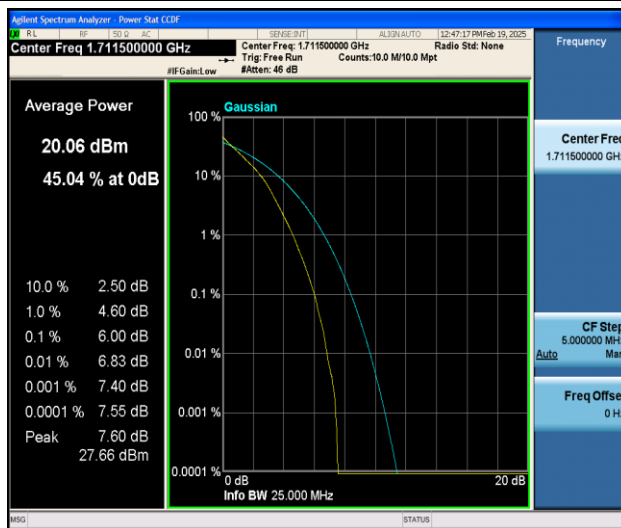

Band4-3MHz-QPSK-19965-15RB#0-PASS