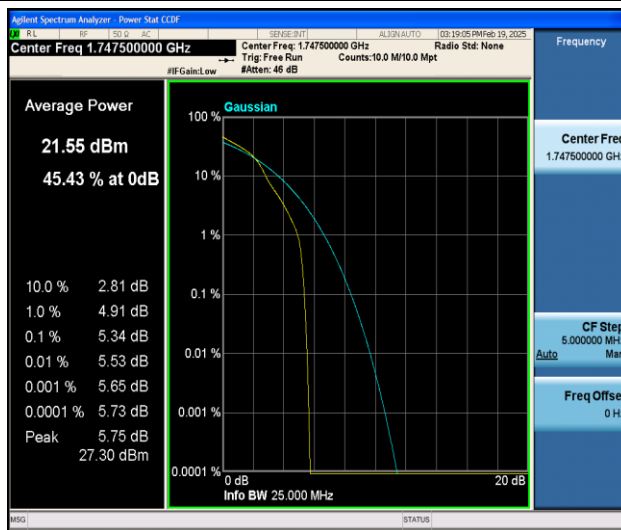

Band4-10MHz-QPSK-20350-50RB#0-PASS

Band4-15MHz-QPSK-20025-1RB#0-PASS

Band4-15MHz-16QAM-20025-1RB#0-PASS

Band4-15MHz-QPSK-20175-1RB#0-PASS

Band4-15MHz-16QAM-20175-1RB#0-PASS

Band4-15MHz-QPSK-20325-1RB#0-PASS