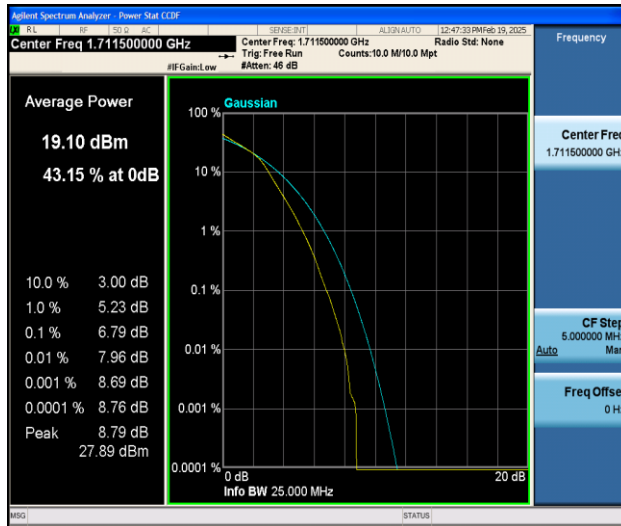

Band4-3MHz-16QAM-19965-15RB#0-PASS