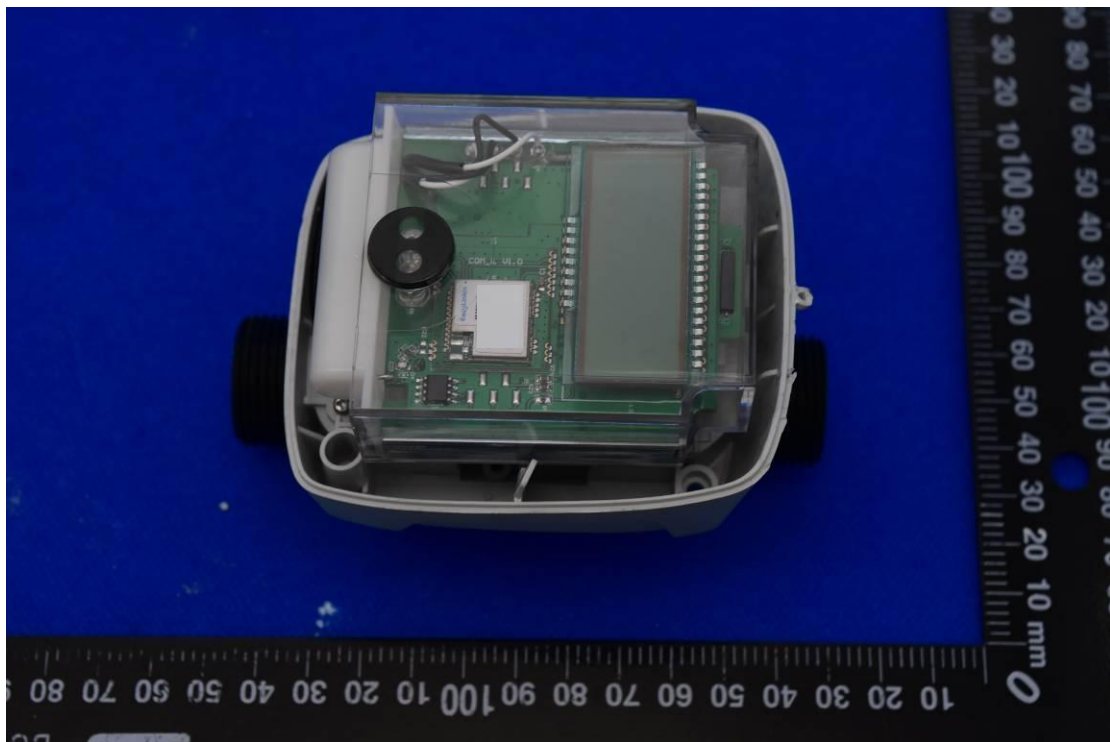

FCC ID: 2BAZO-UWM

### Internal Photos

1. EUT uncover view

## 2. Antenna view