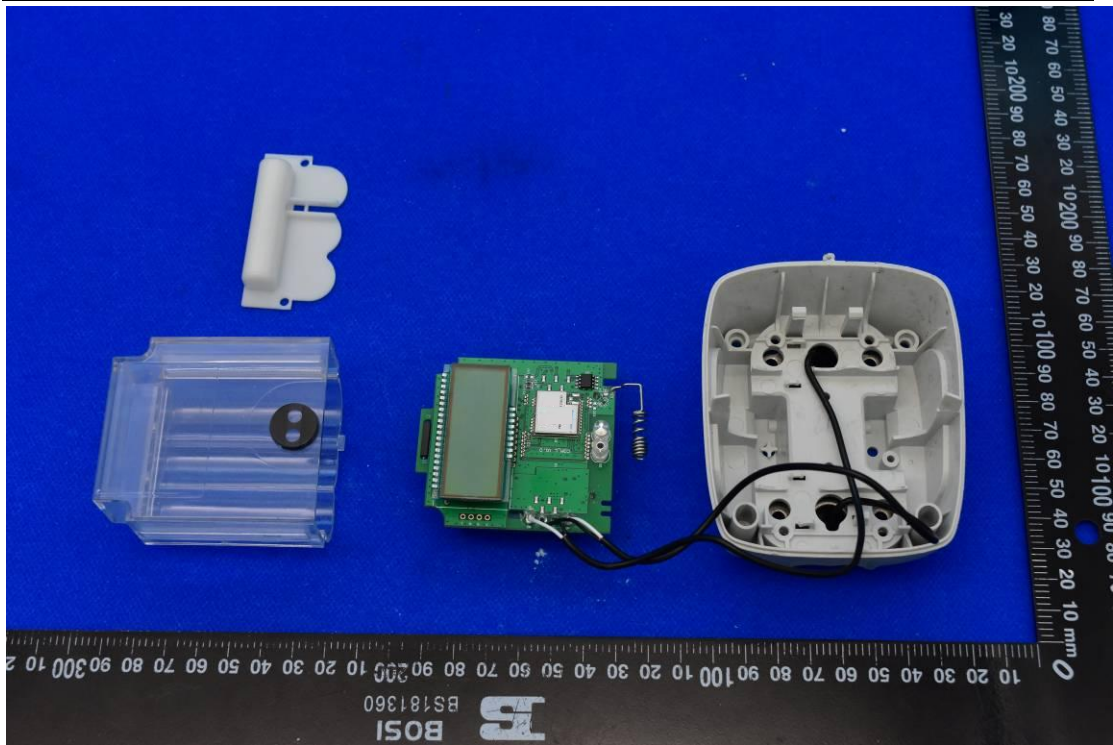

FCC ID: 2BAZO-UWM

### Internal Photos

1. EUT uncover view

## 2. Antenna view