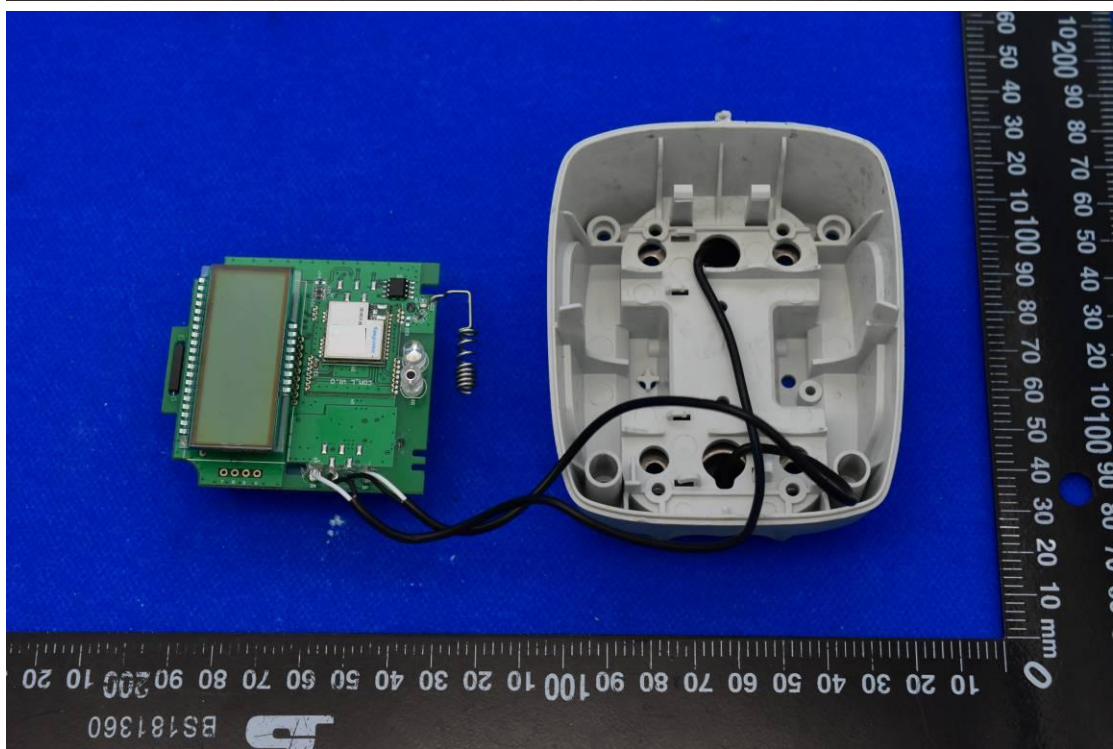

FCC ID: 2BAZO-UWM

### Internal Photos

1. EUT uncover view

## 2. Antenna view