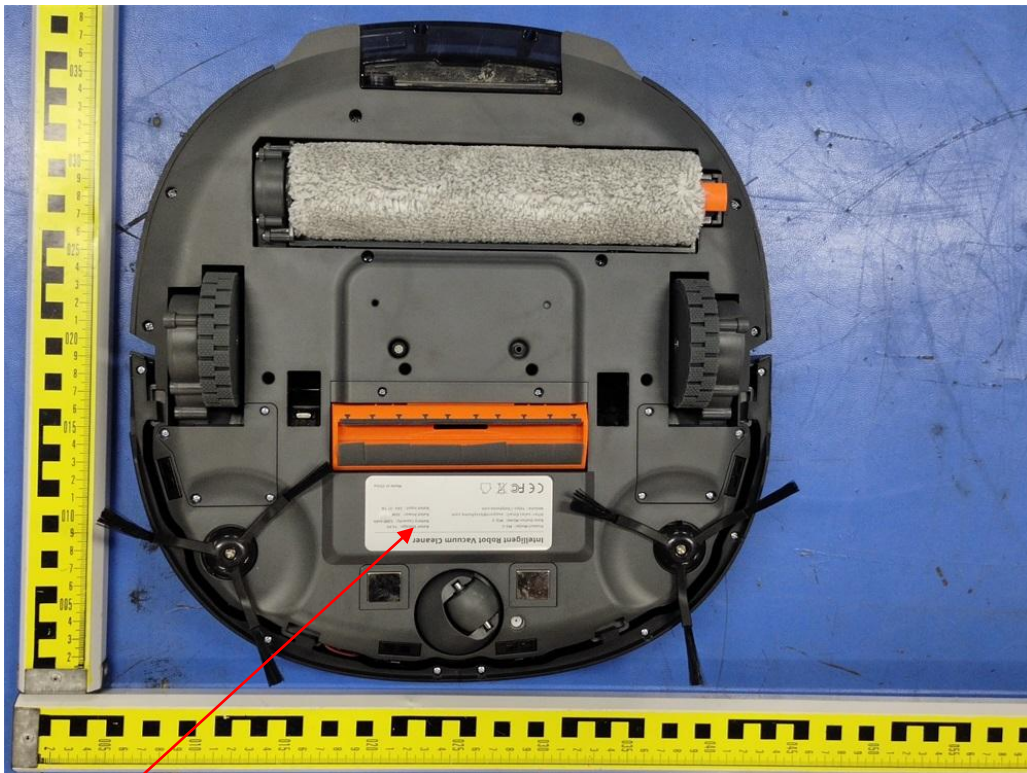

LABEL AND LOCATION

Intelligent Robot Vacuum Cleaner

Product Model: M3-2

Base Station Model: M3J-2

After-sales Email: support@bstyhome.com

Website: <https://bstyhome.com>

FCC ID:2BAU6M3-2

Rated Voltage: 14.6V

Battery Capacity: 5200 mAh

Rated Power: 36W

Rated Input: 24V \equiv 1A

Made in China

(Size: L10.0cm x 4.0cm)

Label Location