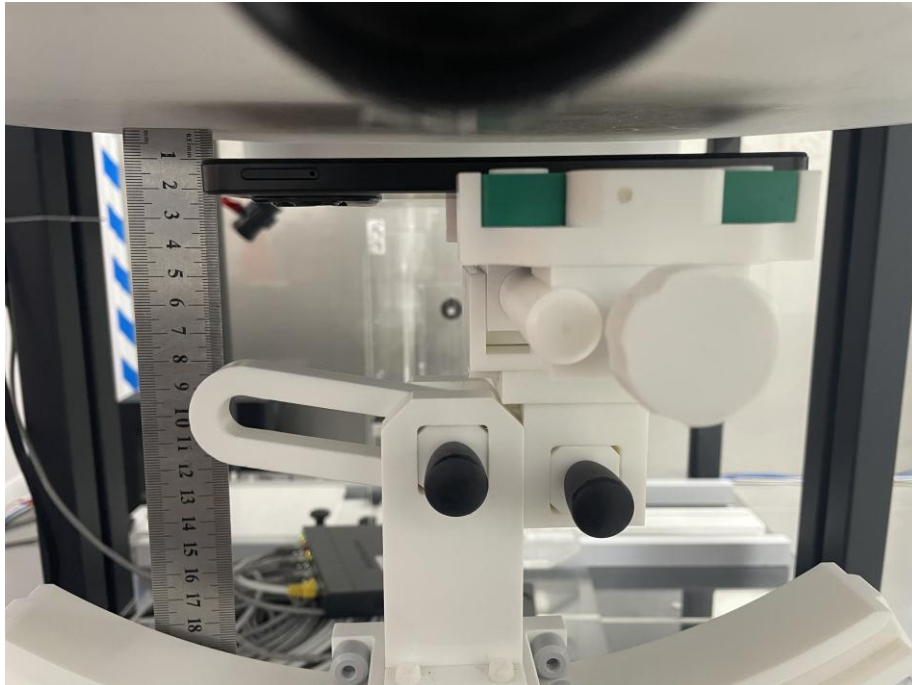

## 19. EUT Test Setup Photographs

### Head mode Exposure Conditions

**Left Cheek**

**Left Tilt**

**Right Cheek**

**Right Tilt**

**Body mode Exposure Conditions**  
Test distance: 10mm

**Front**

**Back**