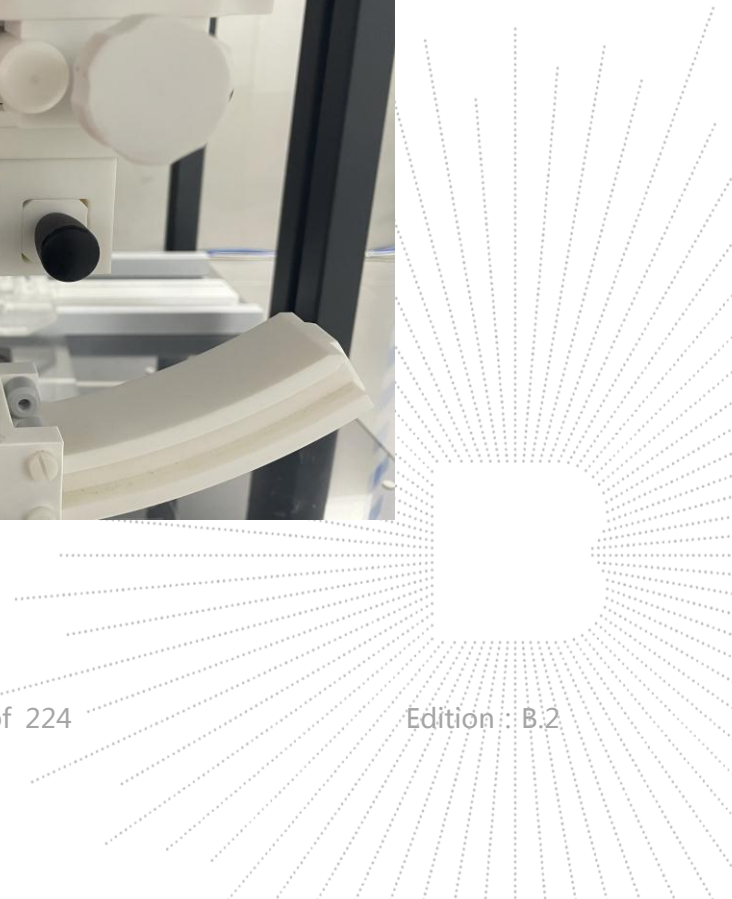

### Head mode Exposure Conditions

**Left Cheek**

**Left Tilt**

**Right Cheek**

**Right Tilt**

**Body mode Exposure Conditions**  
Test distance: 10mm

**Front**

**Back**

**Left**

**Right**

**Top**

**Bottom**