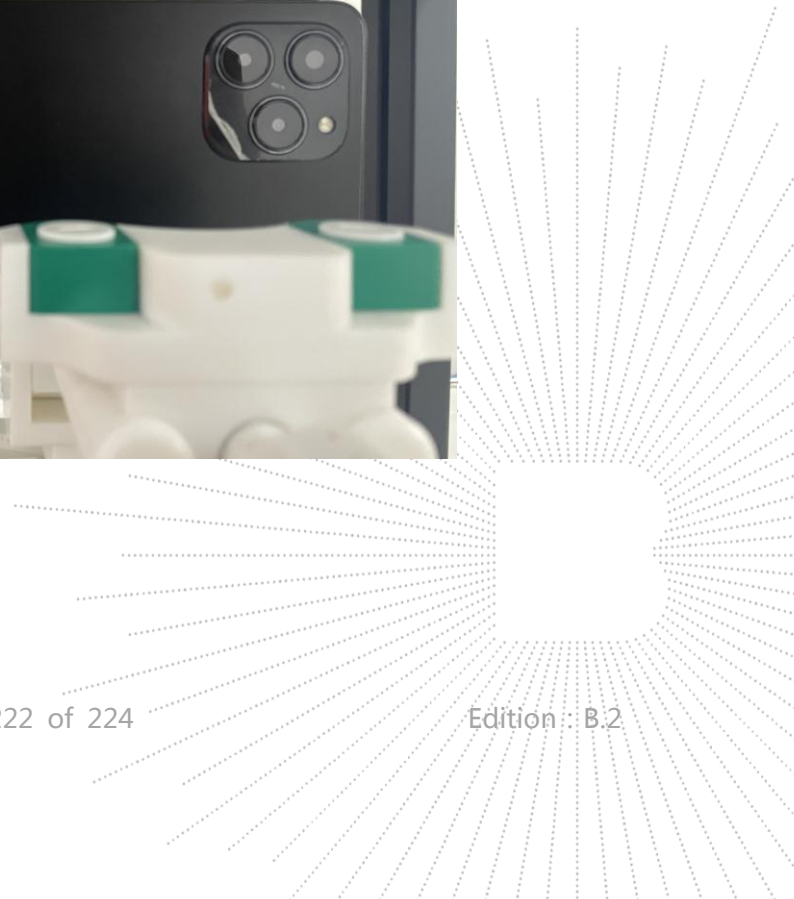

## 19. EUT Test Setup Photographs

### Head mode Exposure Conditions

**Left Cheek**

**Left Tilt**

**Right Cheek**

**Right Tilt**

**Body mode Exposure Conditions**  
Test distance: 10mm

**Front**

**Back**

**Left**

**Right**

**Top**

**Bottom**