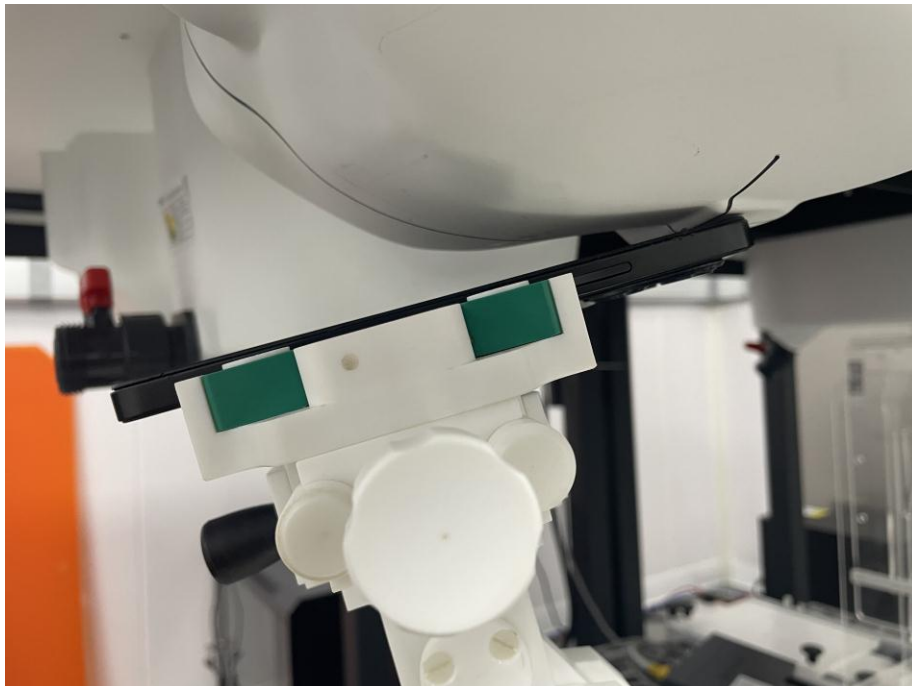

## 19. EUT Test Setup Photographs

### Head mode Exposure Conditions

**Left Cheek**

**Left Tilt**

**Right Cheek**

**Right Tilt**

**Body mode Exposure Conditions**  
Test distance: 10mm

**Front**

**Back**