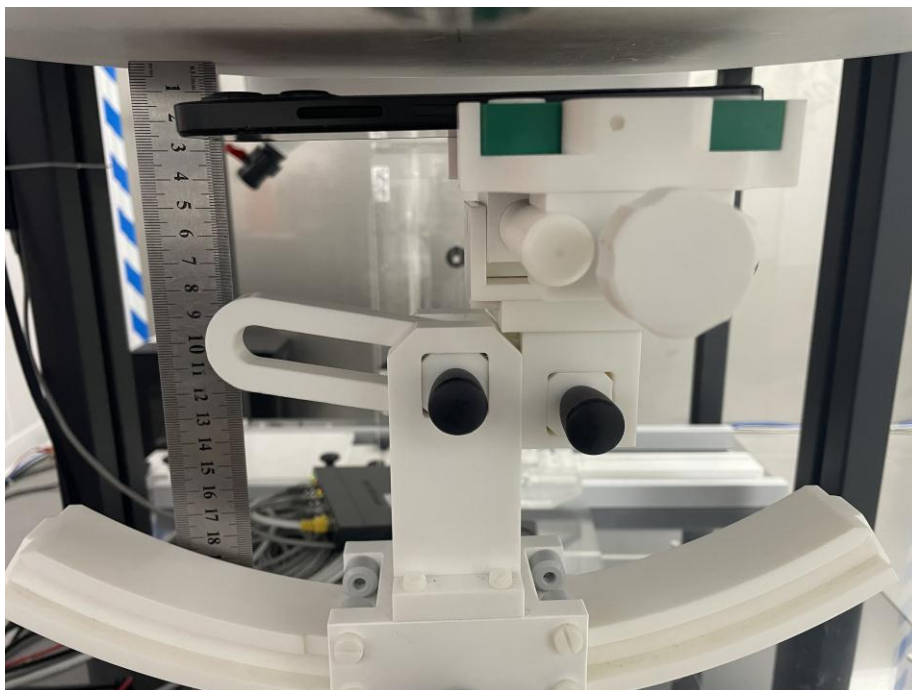

## 19. EUT Test Setup Photographs

### Head mode Exposure Conditions

**Left Cheek**

**Left Tilt**

**Right Cheek**

**Right Tilt**

**Body mode Exposure Conditions**  
Test distance: 10mm

**Front**

**Back**