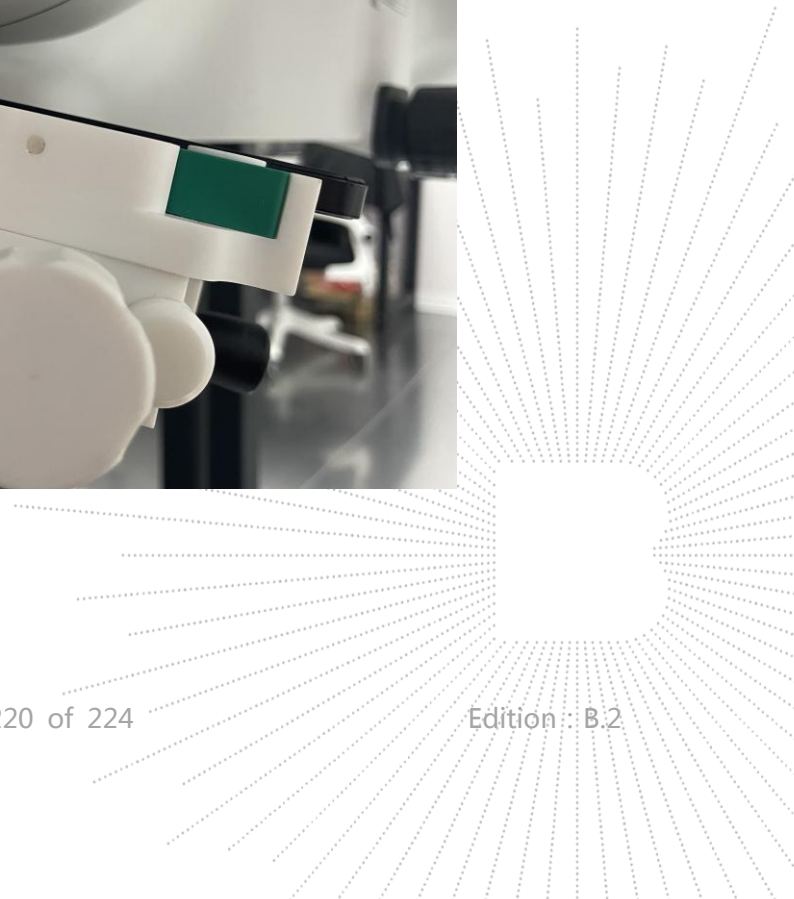

## 19. EUT Test Setup Photographs

### Head mode Exposure Conditions

**Left Cheek**

**Left Tilt**

**Right Cheek**

**Right Tilt**

**Body mode Exposure Conditions**  
Test distance: 10mm

**Front**

**Back**

**Left**

**Right**

**Top**

**Bottom**