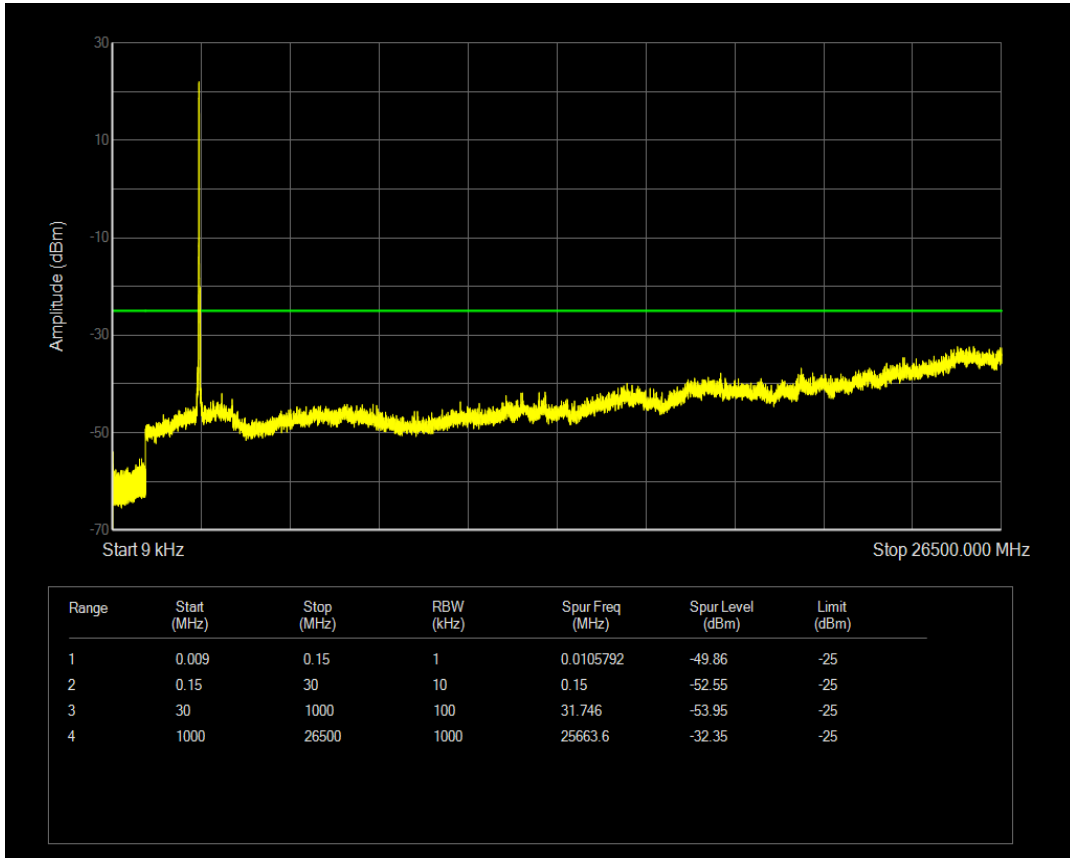

Band41 QPSK BW=15MHz Channel=40620 RB Size=75 Position=#0

Band41 16QAM BW=15MHz Channel=40620 RB Size=1 Position=#0