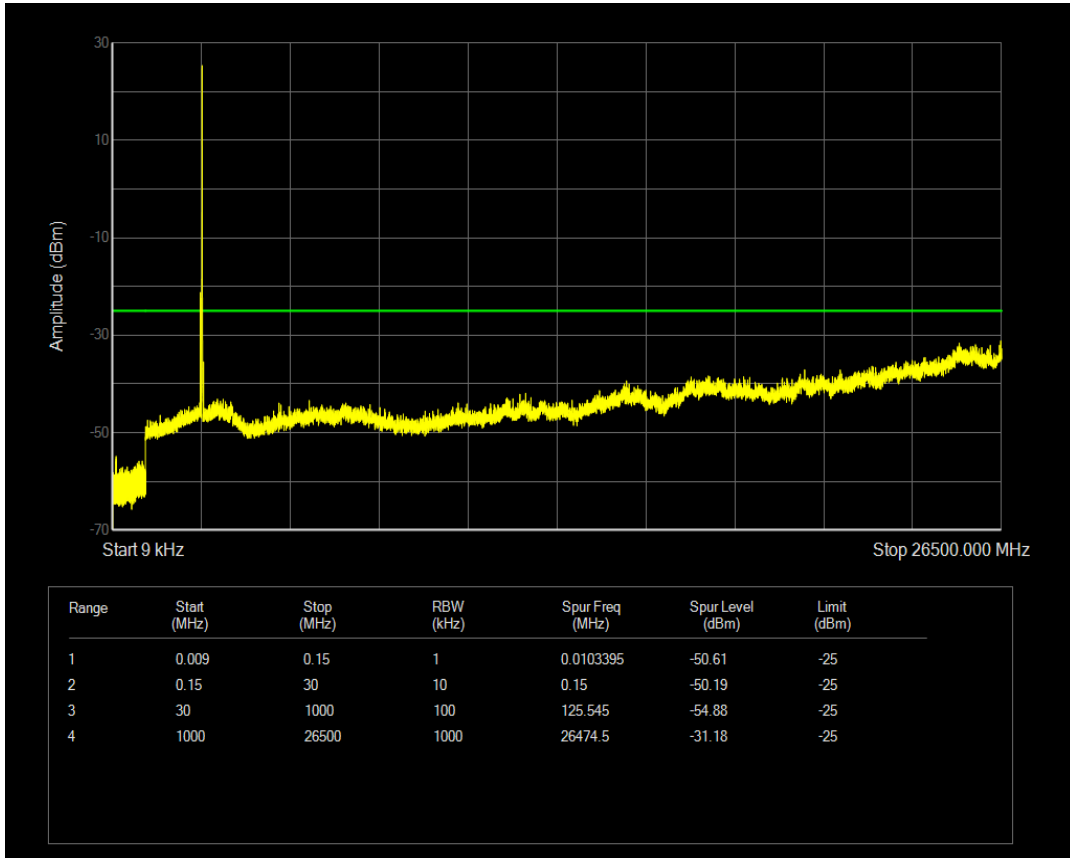

Band41 QPSK BW=5MHz Channel=41565 RB Size=1 Position=#0

Band41 QPSK BW=5MHz Channel=41565 RB Size=25 Position=#0

Band41 16QAM BW=5MHz Channel=41565 RB Size=1 Position=#0

Band41 16QAM BW=5MHz Channel=41565 RB Size=25 Position=#0