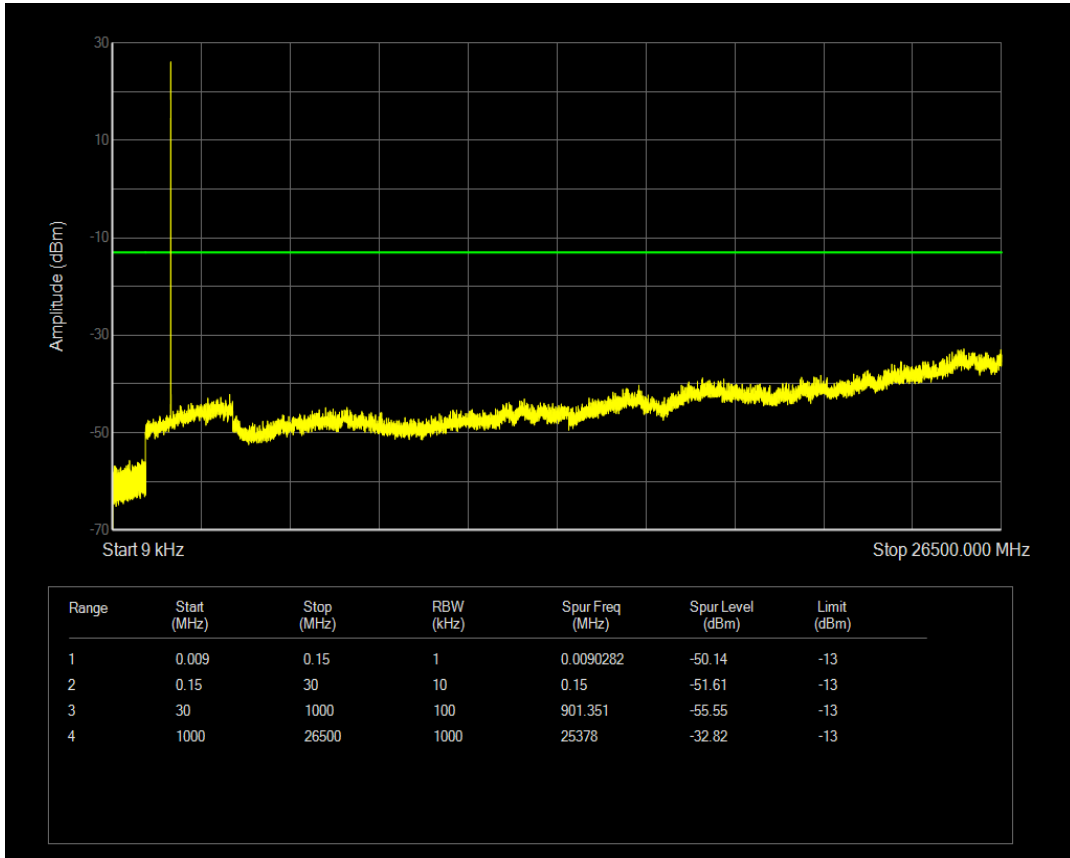

Band4 QPSK BW=1.4MHz Channel=20175 RB Size=1 Position=#0

Band4 16QAM BW=1.4MHz Channel=20175 RB Size=1 Position=#0

Band4 QPSK BW=1.4MHz Channel=20175 RB Size=6 Position=#0

Band4 16QAM BW=1.4MHz Channel=20175 RB Size=6 Position=#0

Band4 QPSK BW=1.4MHz Channel=20393 RB Size=1 Position=#0

Band4 QPSK BW=1.4MHz Channel=20393 RB Size=6 Position=#0

Band4 16QAM BW=1.4MHz Channel=20393 RB Size=1 Position=#0

Band4 16QAM BW=1.4MHz Channel=20393 RB Size=6 Position=#0