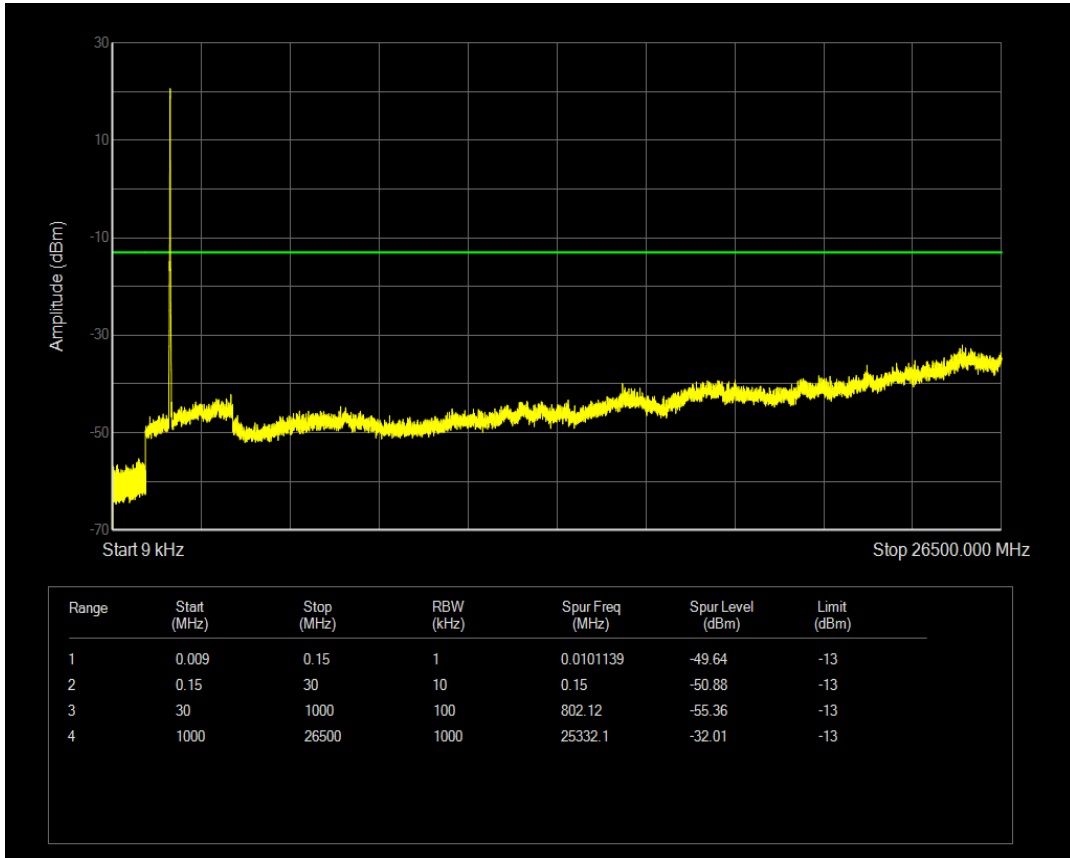

Band4 QPSK BW=15MHz Channel=20175 RB Size=1 Position=#0

Band4 QPSK BW=15MHz Channel=20175 RB Size=75 Position=#0

Band4 16QAM BW=15MHz Channel=20175 RB Size=1 Position=#0

Band4 16QAM BW=15MHz Channel=20175 RB Size=75 Position=#0