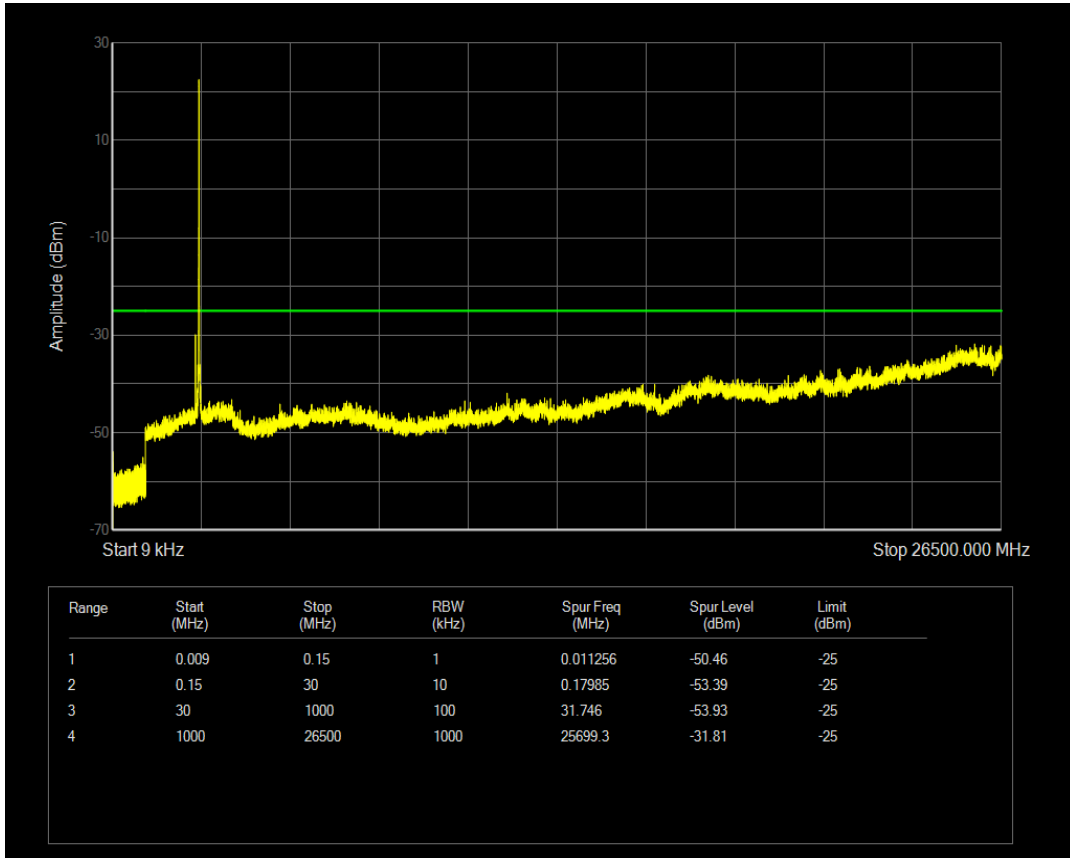

Band41 QPSK BW=10MHz Channel=40620 RB Size=50 Position=#0

Band41 16QAM BW=10MHz Channel=40620 RB Size=1 Position=#0