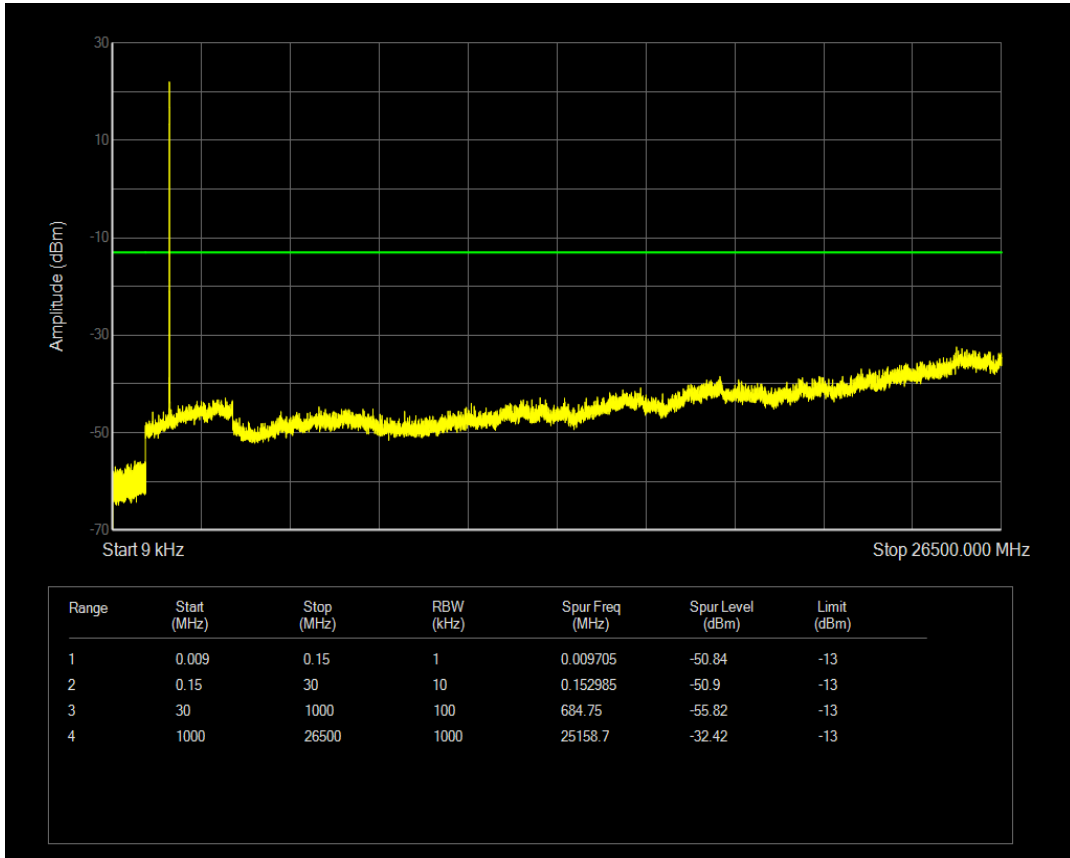

Band4 QPSK BW=3MHz Channel=20385 RB Size=1 Position=#0

Band4 QPSK BW=3MHz Channel=20385 RB Size=15 Position=#0

Band4 16QAM BW=3MHz Channel=20385 RB Size=1 Position=#0

Band4 16QAM BW=3MHz Channel=20385 RB Size=15 Position=#0

Band4 QPSK BW=5MHz Channel=19975 RB Size=1 Position=#0

Band4 QPSK BW=5MHz Channel=19975 RB Size=25 Position=#0

Band4 16QAM BW=5MHz Channel=19975 RB Size=1 Position=#0

Band4 16QAM BW=5MHz Channel=19975 RB Size=25 Position=#0