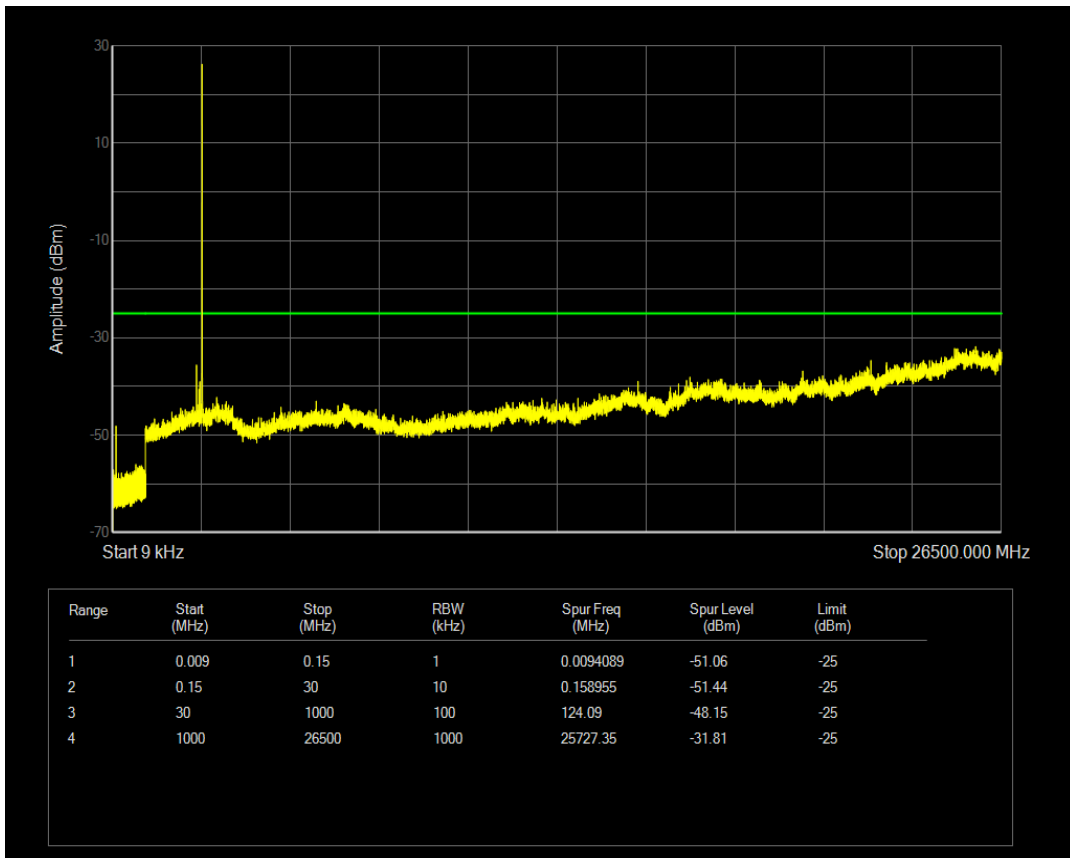

Band41 16QAM BW=5MHz Channel=41565 RB Size=1 Position=#0

Band41 16QAM BW=5MHz Channel=41565 RB Size=25 Position=#0