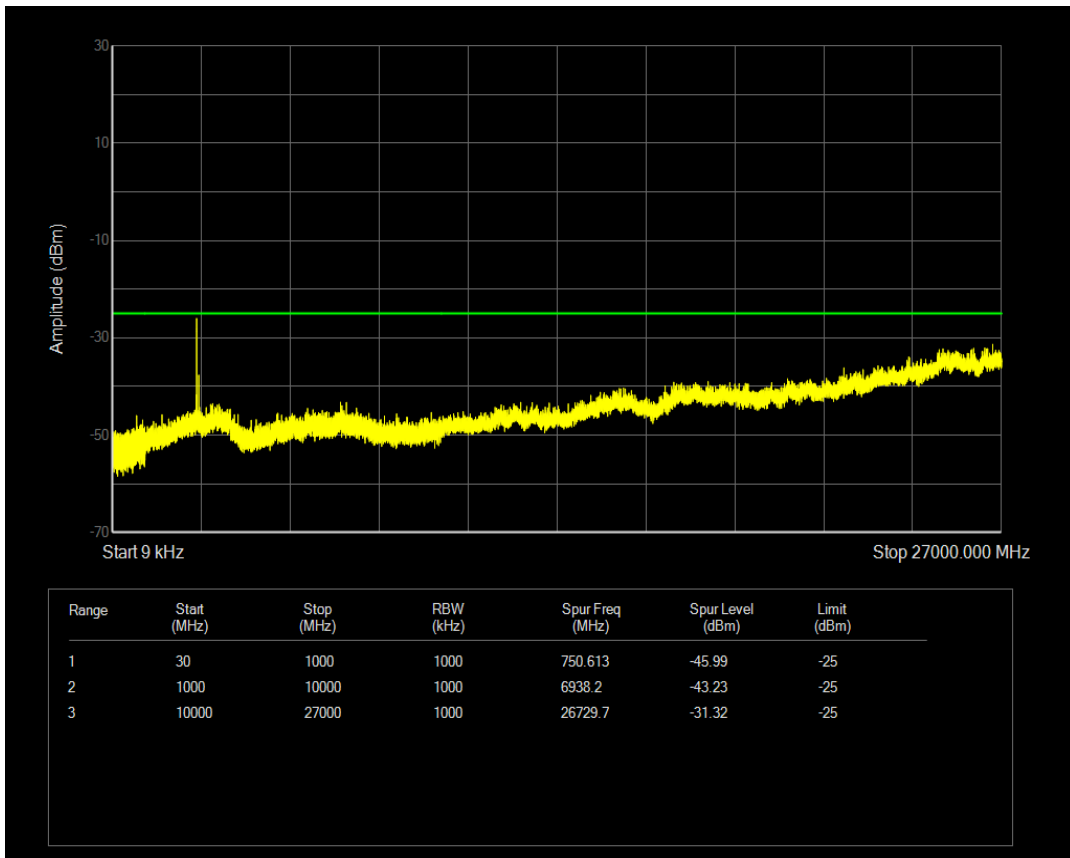

Band38 QPSK BW=15MHz Channel=37825 RB Size=1 Position=#0

Band38 QPSK BW=15MHz Channel=37825 RB Size=75 Position=#0

Band38 16QAM BW=15MHz Channel=37825 RB Size=1 Position=#0

Band38 16QAM BW=15MHz Channel=37825 RB Size=75 Position=#0

Band38 QPSK BW=15MHz Channel=38000 RB Size=1 Position=#0

Band38 QPSK BW=15MHz Channel=38000 RB Size=75 Position=#0

Band38 16QAM BW=15MHz Channel=38000 RB Size=1 Position=#0

Band38 16QAM BW=15MHz Channel=38000 RB Size=75 Position=#0