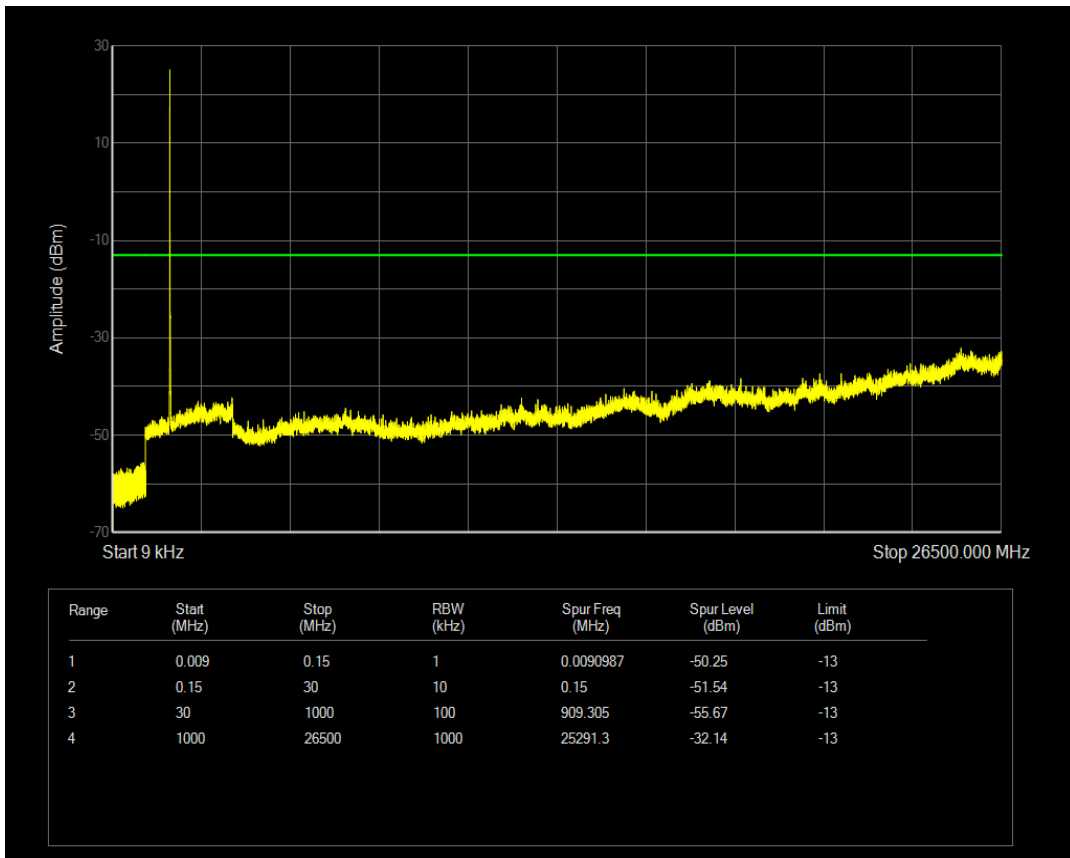

Band4 QPSK BW=15MHz Channel=20175 RB Size=1 Position=#0

Band4 QPSK BW=15MHz Channel=20175 RB Size=75 Position=#0