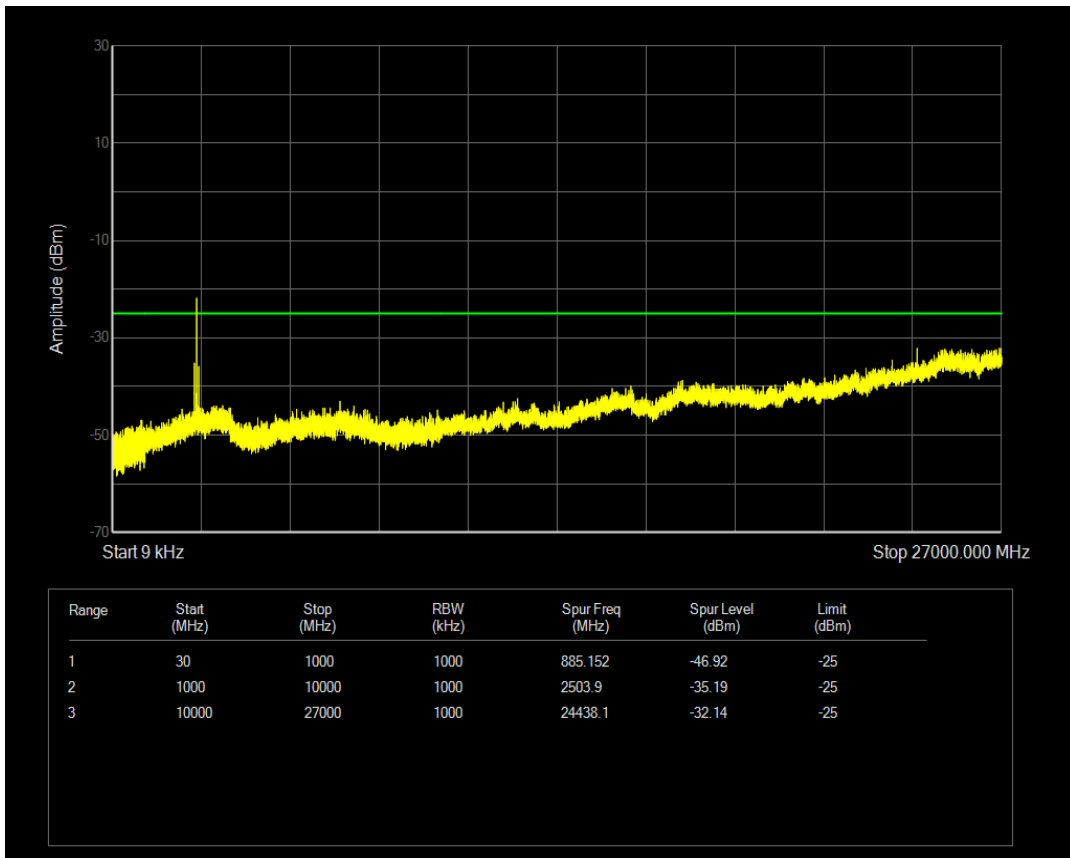

Band38 QPSK BW=15MHz Channel=37825 RB Size=1 Position=#0

Band38 QPSK BW=15MHz Channel=37825 RB Size=75 Position=#0

Band38 16QAM BW=15MHz Channel=37825 RB Size=1 Position=#0

Band38 16QAM BW=15MHz Channel=37825 RB Size=75 Position=#0

Band38 QPSK BW=15MHz Channel=38000 RB Size=1 Position=#0

Band38 QPSK BW=15MHz Channel=38000 RB Size=75 Position=#0

Band38 16QAM BW=15MHz Channel=38000 RB Size=1 Position=#0

Band38 16QAM BW=15MHz Channel=38000 RB Size=75 Position=#0