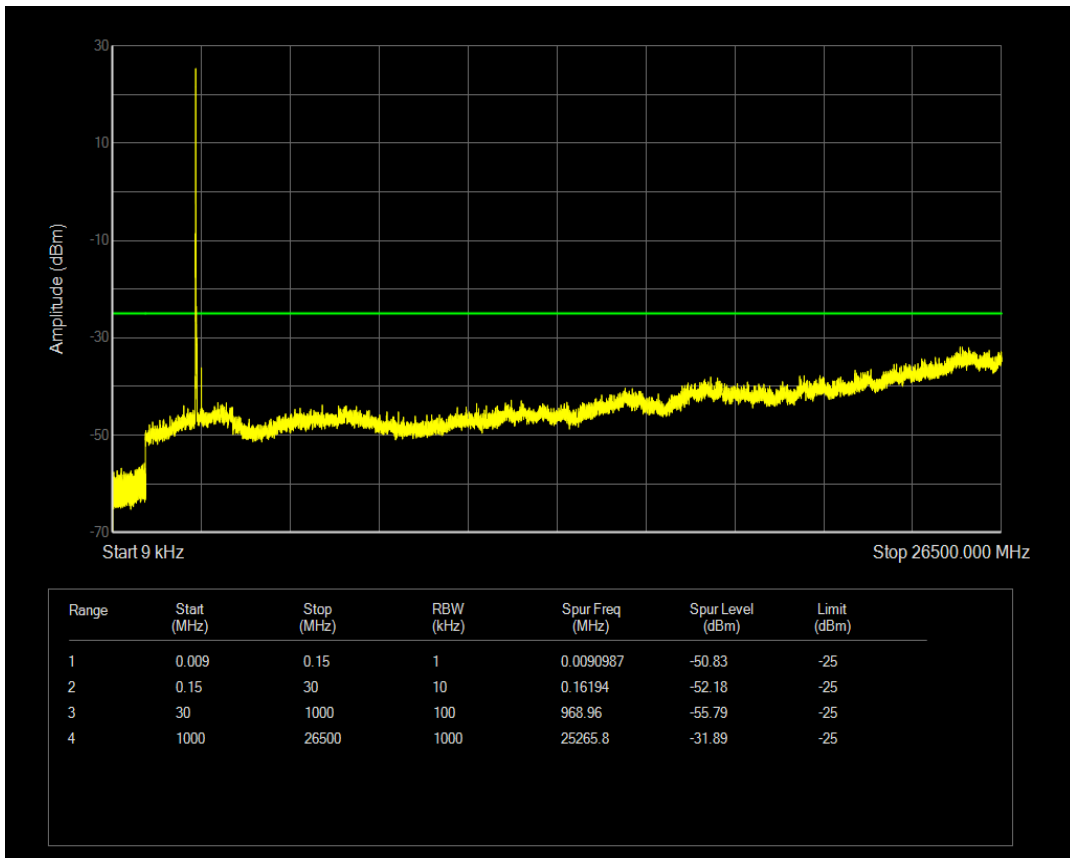

Band41 QPSK BW=20MHz Channel=39750 RB Size=1 Position=#0

Band41 QPSK BW=20MHz Channel=39750 RB Size=100 Position=#0