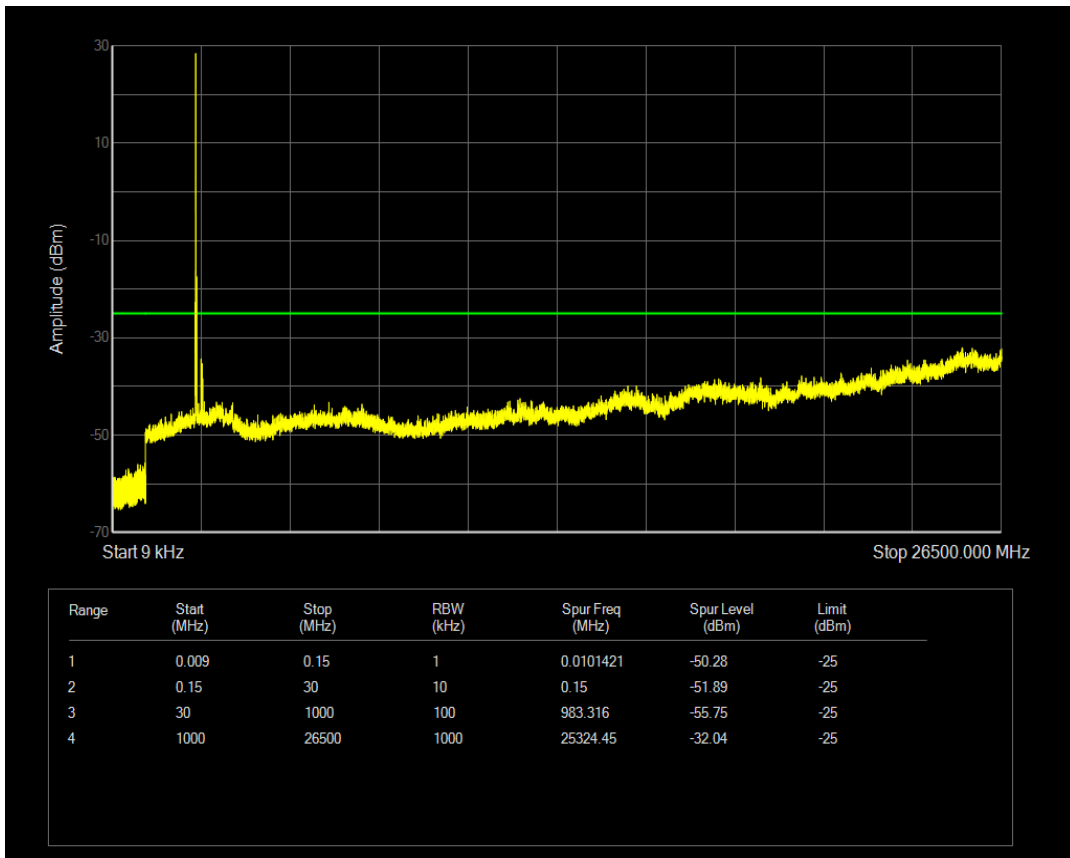

Band41 QPSK BW=10MHz Channel=39700 RB Size=1 Position=#0

Band41 QPSK BW=10MHz Channel=39700 RB Size=50 Position=#0