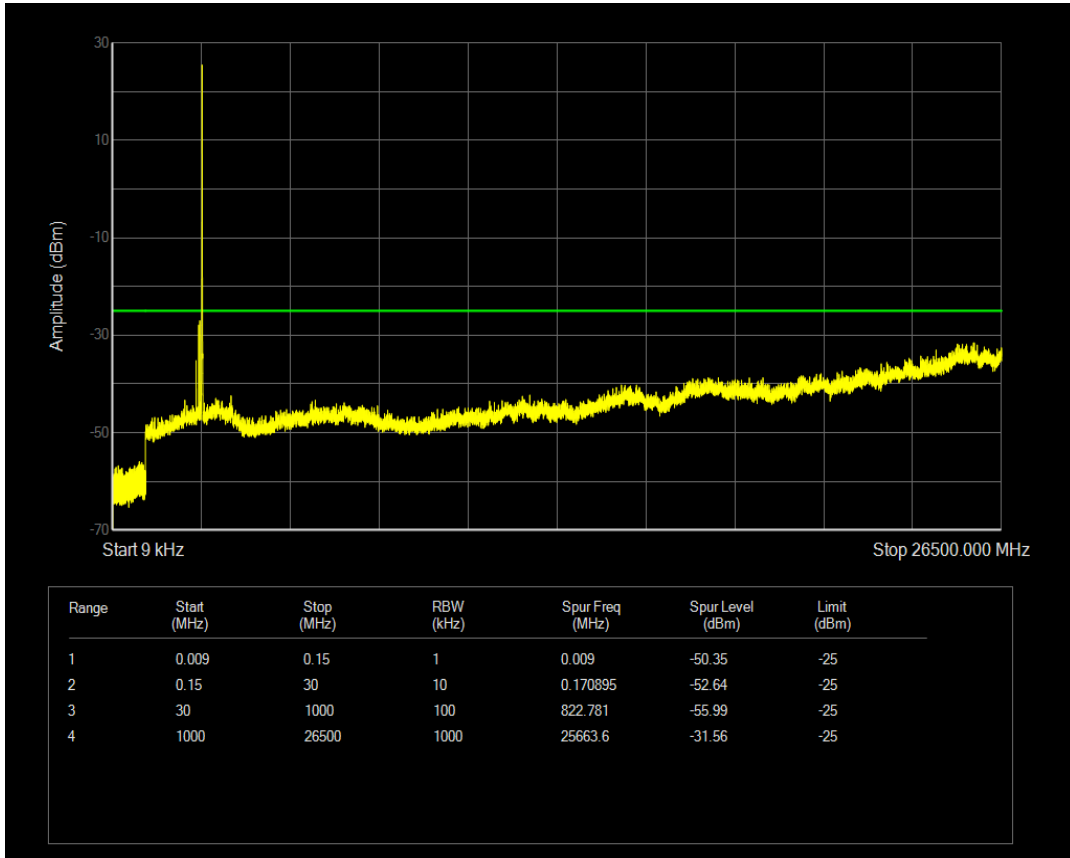

Band41 QPSK BW=5MHz Channel=41565 RB Size=25 Position=#0

Band41 16QAM BW=5MHz Channel=41565 RB Size=1 Position=#0