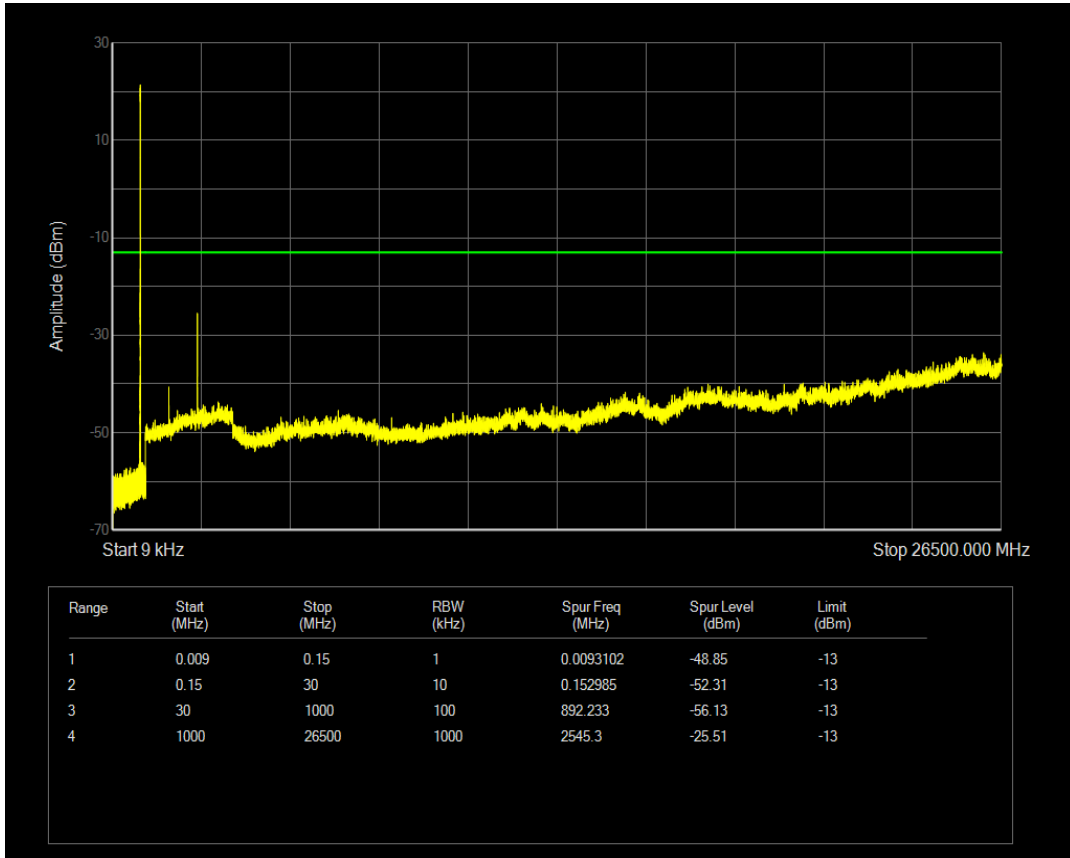

Band5 QPSK BW=1.4MHz Channel=20643 RB Size=1 Position=#0

Band5 QPSK BW=1.4MHz Channel=20643 RB Size=6 Position=#0

Band5 16QAM BW=1.4MHz Channel=20643 RB Size=1 Position=#0

Band5 16QAM BW=1.4MHz Channel=20643 RB Size=6 Position=#0