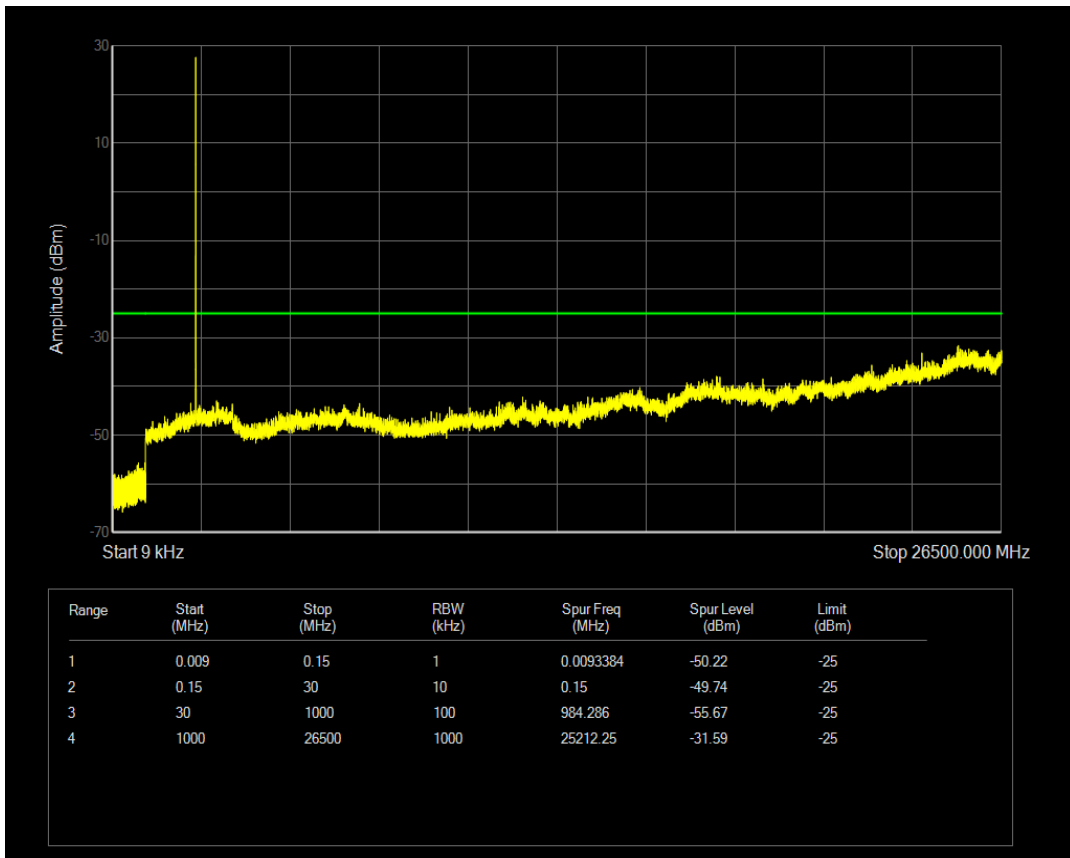

Band41 16QAM BW=5MHz Channel=39675 RB Size=1 Position=#0

Band41 16QAM BW=5MHz Channel=39675 RB Size=25 Position=#0