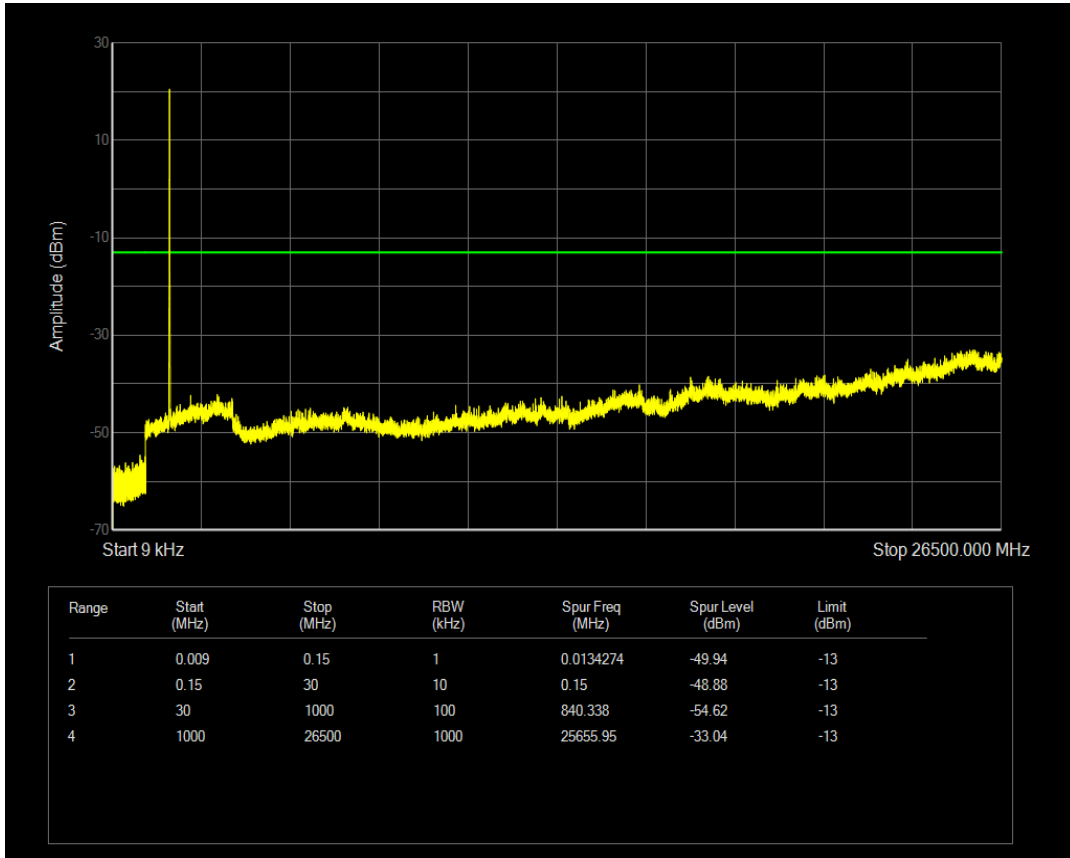

Band4 QPSK BW=5MHz Channel=20375 RB Size=1 Position=#0

Band4 QPSK BW=5MHz Channel=20375 RB Size=25 Position=#0

Band4 16QAM BW=5MHz Channel=20375 RB Size=1 Position=#0

Band4 16QAM BW=5MHz Channel=20375 RB Size=25 Position=#0

Band4 QPSK BW=10MHz Channel=20000 RB Size=1 Position=#0

Band4 QPSK BW=10MHz Channel=20000 RB Size=50 Position=#0

Band4 16QAM BW=10MHz Channel=20000 RB Size=1 Position=#0

Band4 16QAM BW=10MHz Channel=20000 RB Size=50 Position=#0