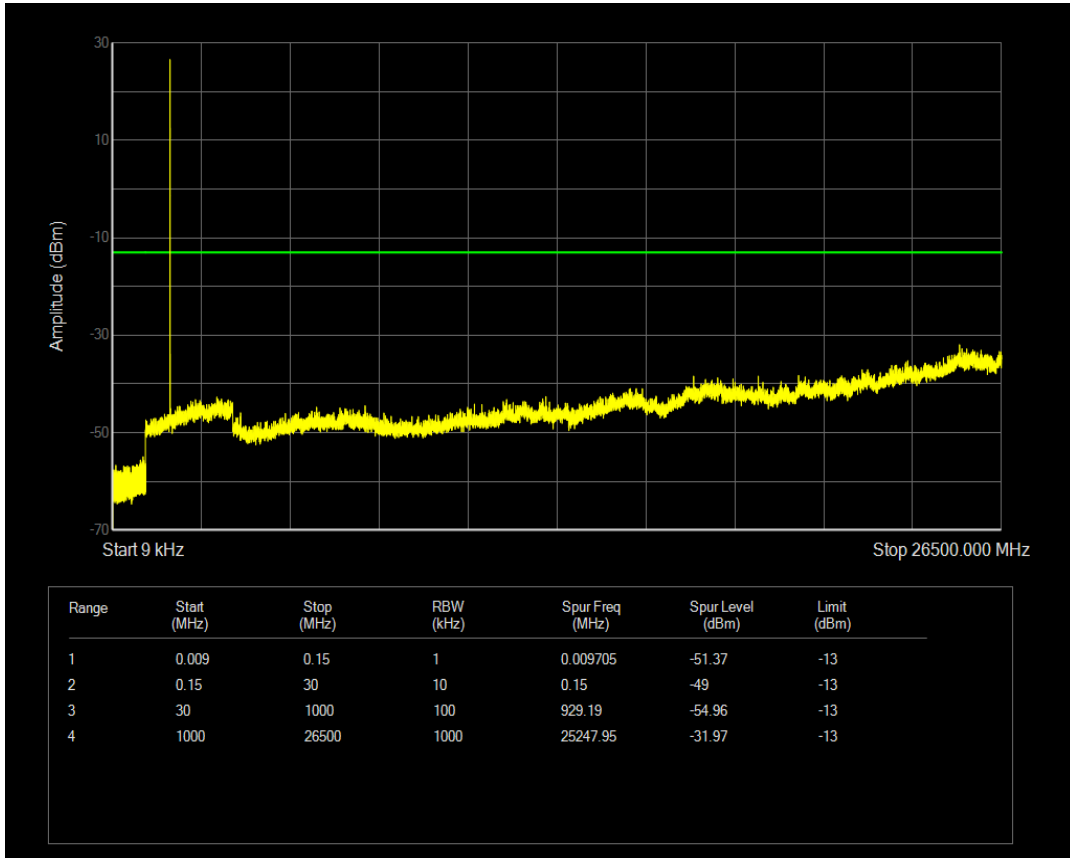

Band4 QPSK BW=3MHz Channel=20175 RB Size=1 Position=#0

Band4 16QAM BW=3MHz Channel=20175 RB Size=1 Position=#0