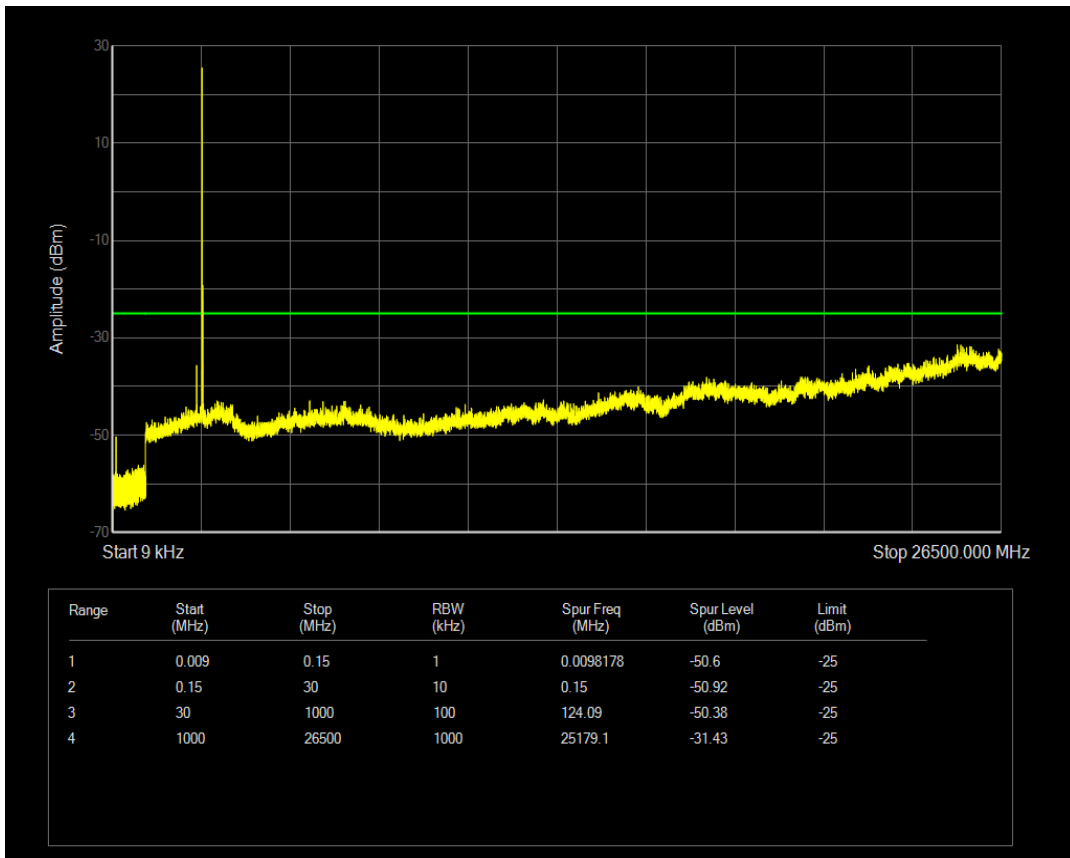

Band41 QPSK BW=5MHz Channel=41565 RB Size=1 Position=#0

Band41 QPSK BW=5MHz Channel=41565 RB Size=25 Position=#0