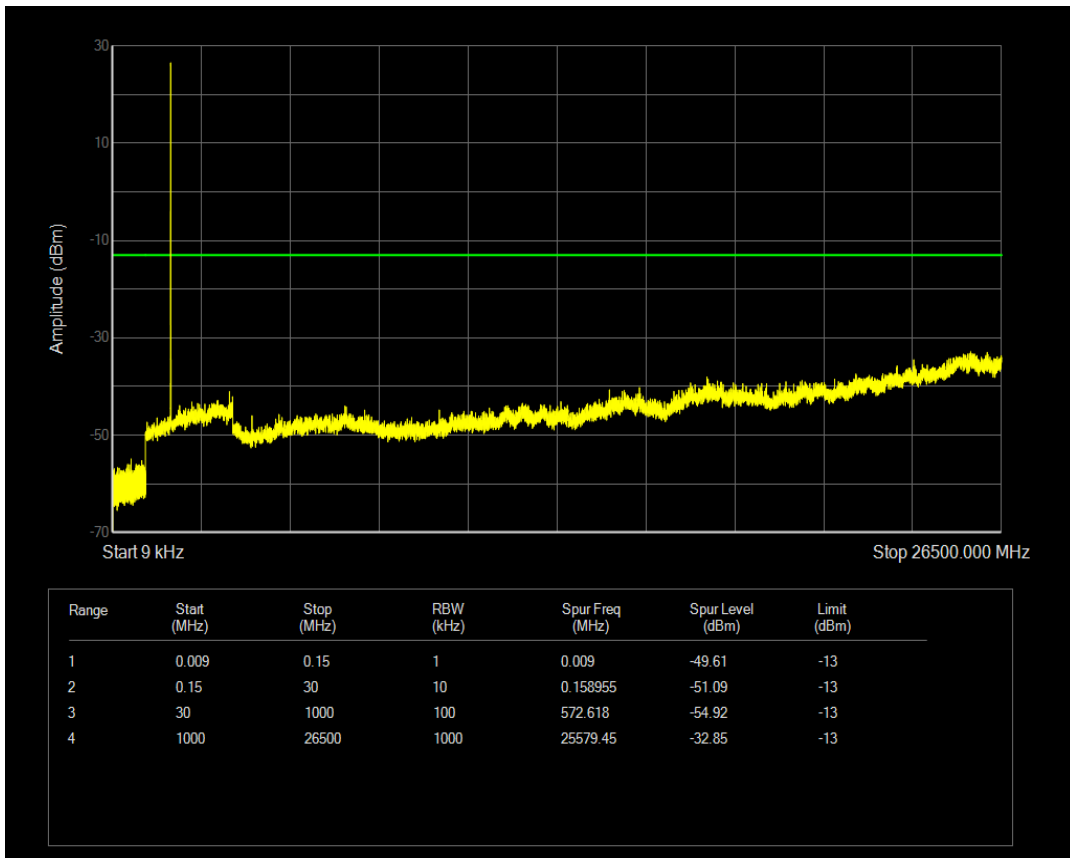

Band4 16QAM BW=5MHz Channel=20375 RB Size=1 Position=#0

Band4 16QAM BW=5MHz Channel=20375 RB Size=25 Position=#0