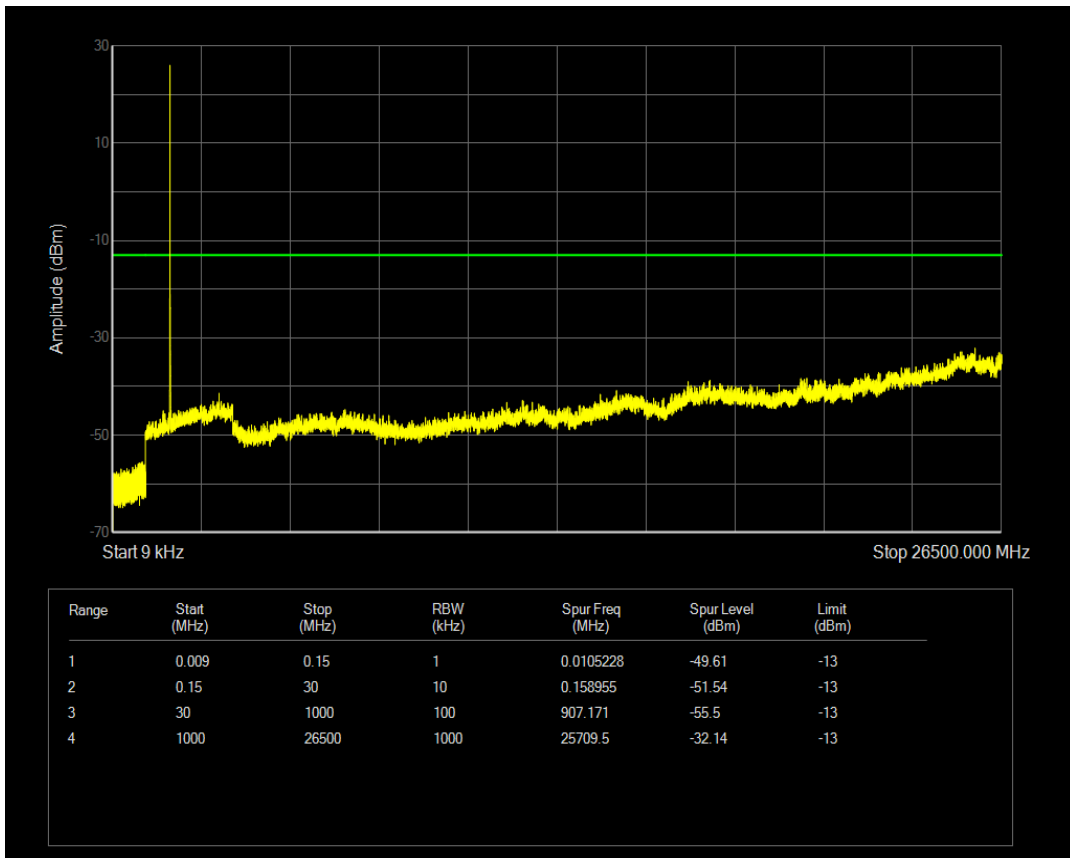

Band4 16QAM BW=10MHz Channel=20175 RB Size=1 Position=#0

Band4 16QAM BW=10MHz Channel=20175 RB Size=50 Position=#0