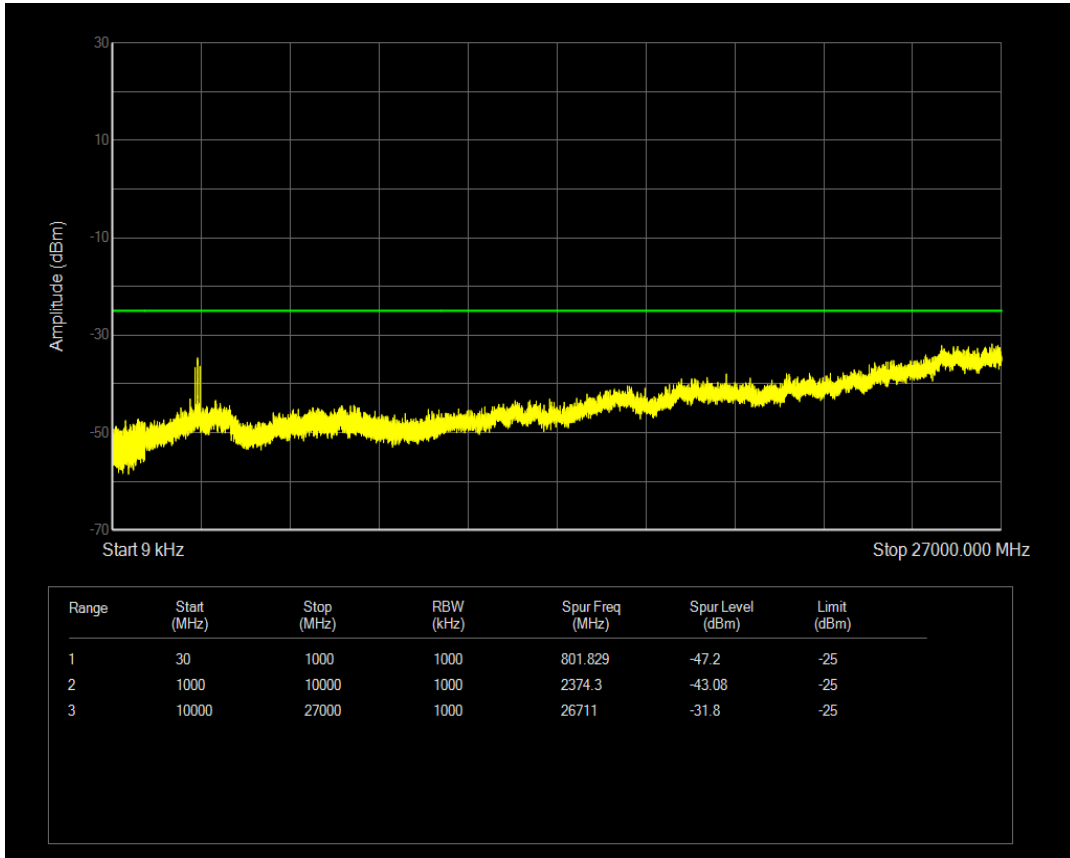

Band38 QPSK BW=15MHz Channel=38000 RB Size=1 Position=#0

Band38 QPSK BW=15MHz Channel=38000 RB Size=75 Position=#0

Band38 16QAM BW=15MHz Channel=38000 RB Size=1 Position=#0

Band38 16QAM BW=15MHz Channel=38000 RB Size=75 Position=#0