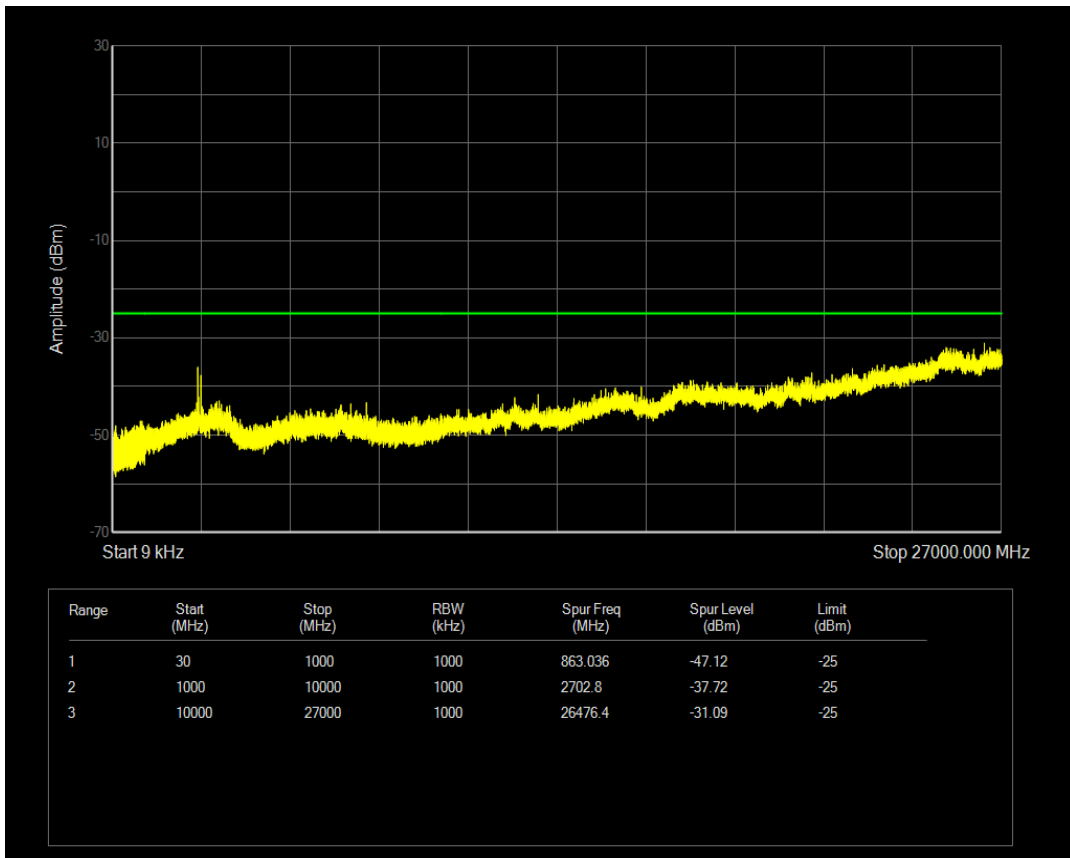

Band38 QPSK BW=15MHz Channel=38175 RB Size=1 Position=#0

Band38 QPSK BW=15MHz Channel=38175 RB Size=75 Position=#0