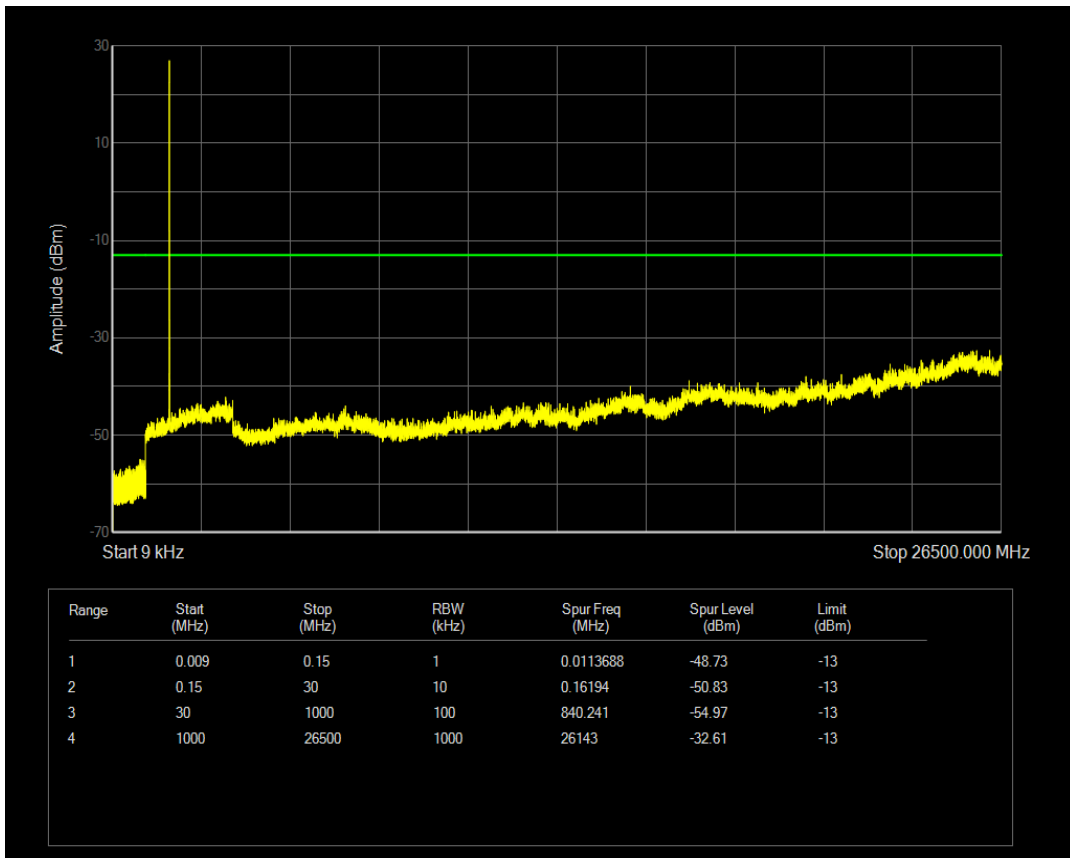

Band4 16QAM BW=5MHz Channel=19975 RB Size=1 Position=#0

Band4 16QAM BW=5MHz Channel=19975 RB Size=25 Position=#0