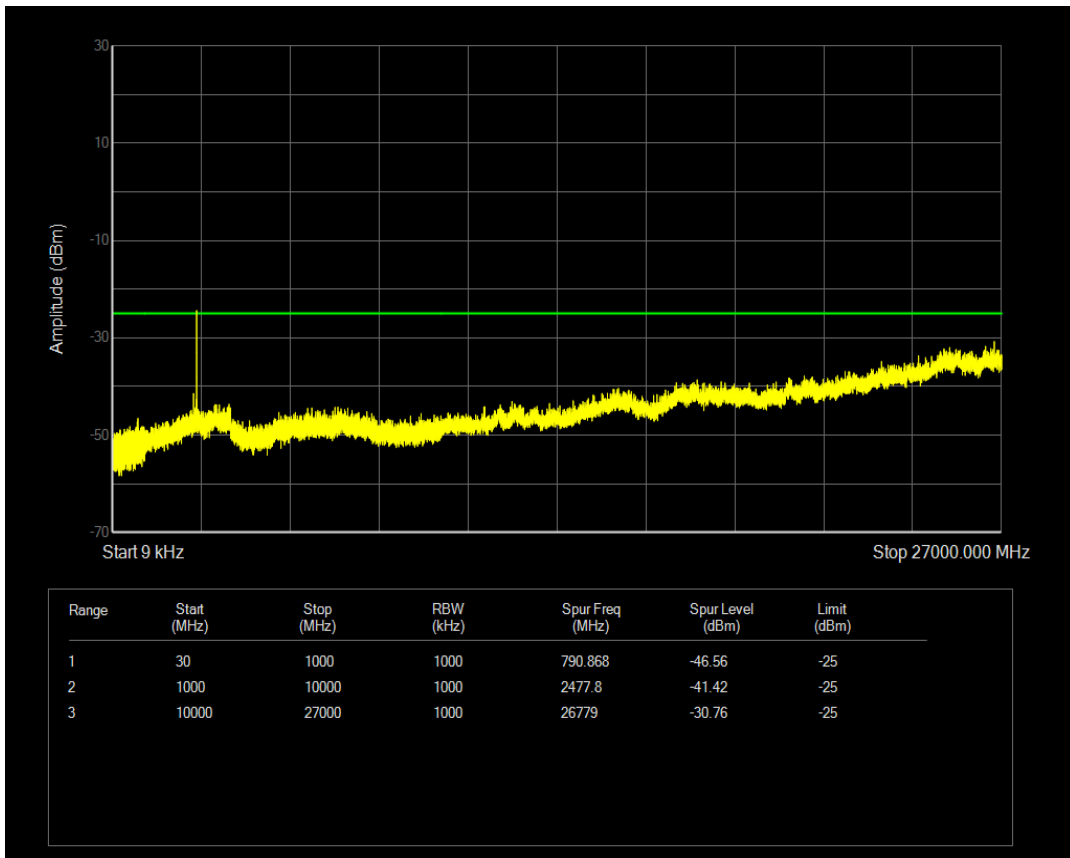

Band38 QPSK BW=15MHz Channel=38175 RB Size=1 Position=#0

Band38 QPSK BW=15MHz Channel=38175 RB Size=75 Position=#0

Band38 16QAM BW=15MHz Channel=38175 RB Size=1 Position=#0

Band38 16QAM BW=15MHz Channel=38175 RB Size=75 Position=#0

Band38 QPSK BW=20MHz Channel=37850 RB Size=1 Position=#0

Band38 QPSK BW=20MHz Channel=37850 RB Size=100 Position=#0

Band38 16QAM BW=20MHz Channel=37850 RB Size=1 Position=#0

Band38 16QAM BW=20MHz Channel=37850 RB Size=100 Position=#0