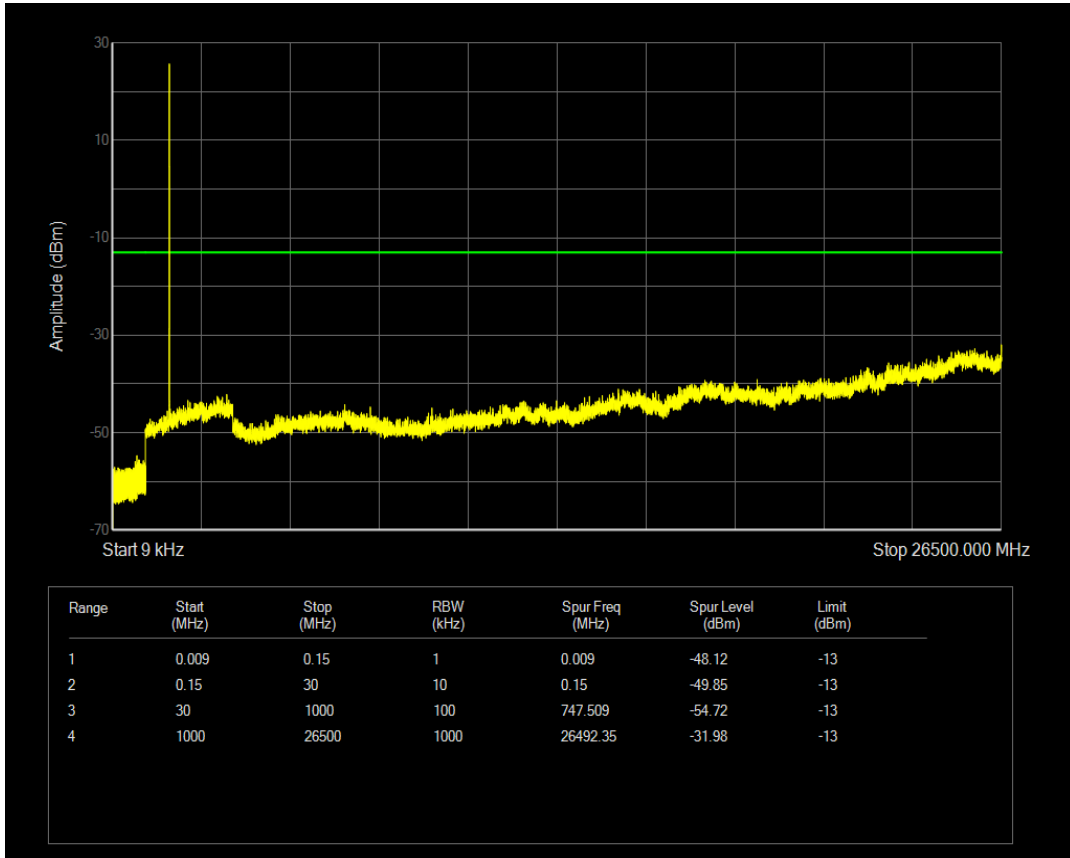

Band4 QPSK BW=1.4MHz Channel=19957 RB Size=1 Position=#0

Band4 QPSK BW=1.4MHz Channel=19957 RB Size=6 Position=#0

Band4 16QAM BW=1.4MHz Channel=19957 RB Size=1 Position=#0

Band4 16QAM BW=1.4MHz Channel=19957 RB Size=6 Position=#0

Band4 QPSK BW=1.4MHz Channel=20175 RB Size=1 Position=#0

Band4 16QAM BW=1.4MHz Channel=20175 RB Size=1 Position=#0

Band4 QPSK BW=1.4MHz Channel=20175 RB Size=6 Position=#0

Band4 16QAM BW=1.4MHz Channel=20175 RB Size=6 Position=#0