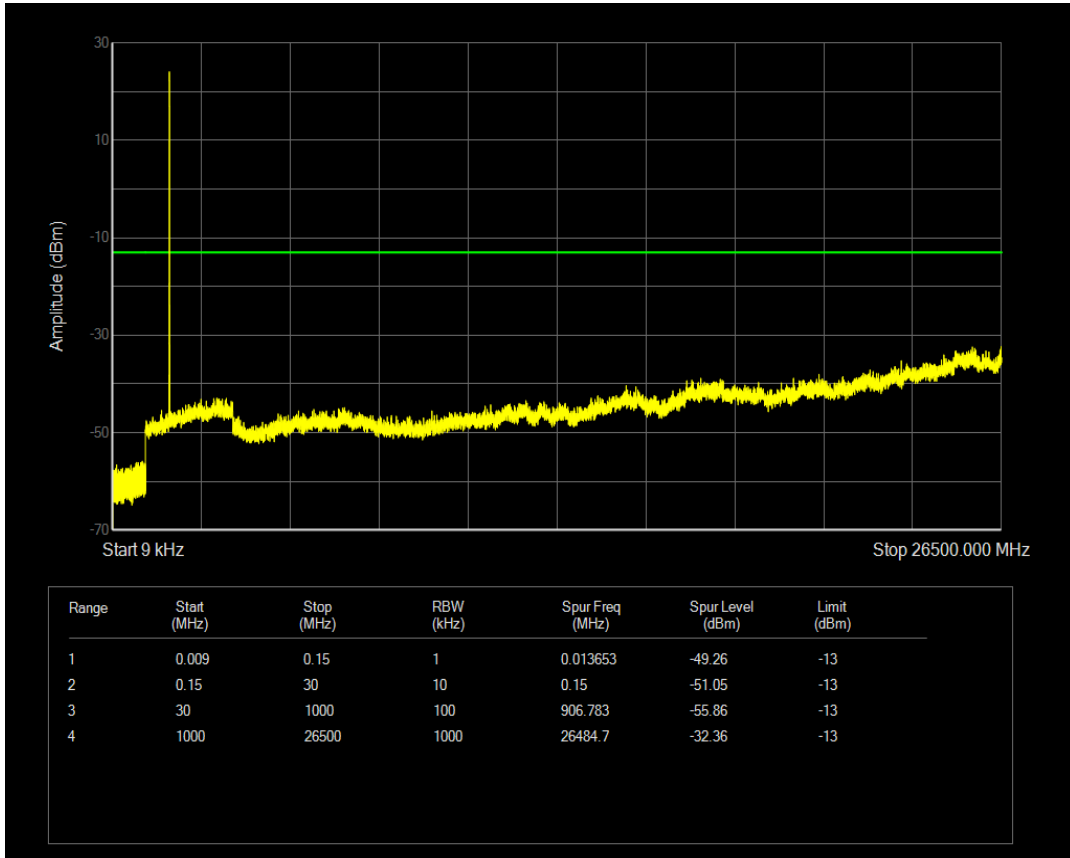

Band4 QPSK BW=5MHz Channel=19975 RB Size=1 Position=#0

Band4 QPSK BW=5MHz Channel=19975 RB Size=25 Position=#0

Band4 16QAM BW=5MHz Channel=19975 RB Size=1 Position=#0

Band4 16QAM BW=5MHz Channel=19975 RB Size=25 Position=#0