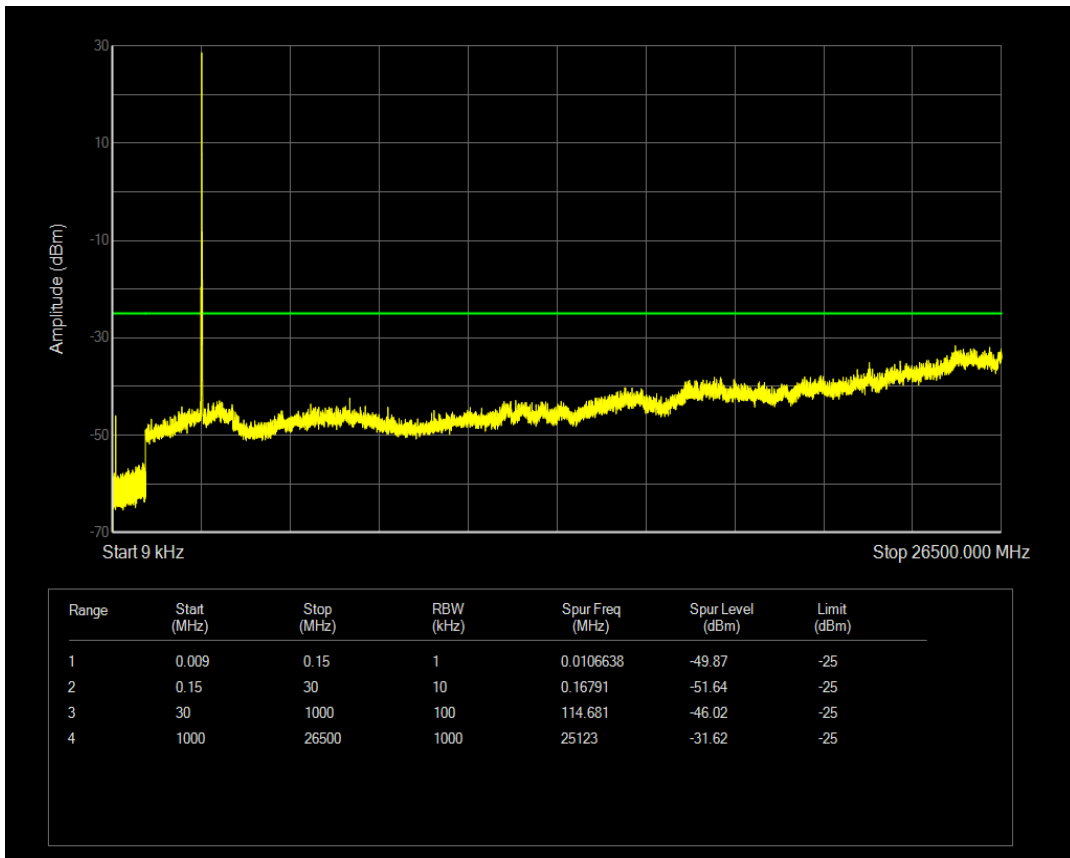

Band41 QPSK BW=15MHz Channel=41515 RB Size=1 Position=#0

Band41 QPSK BW=15MHz Channel=41515 RB Size=75 Position=#0