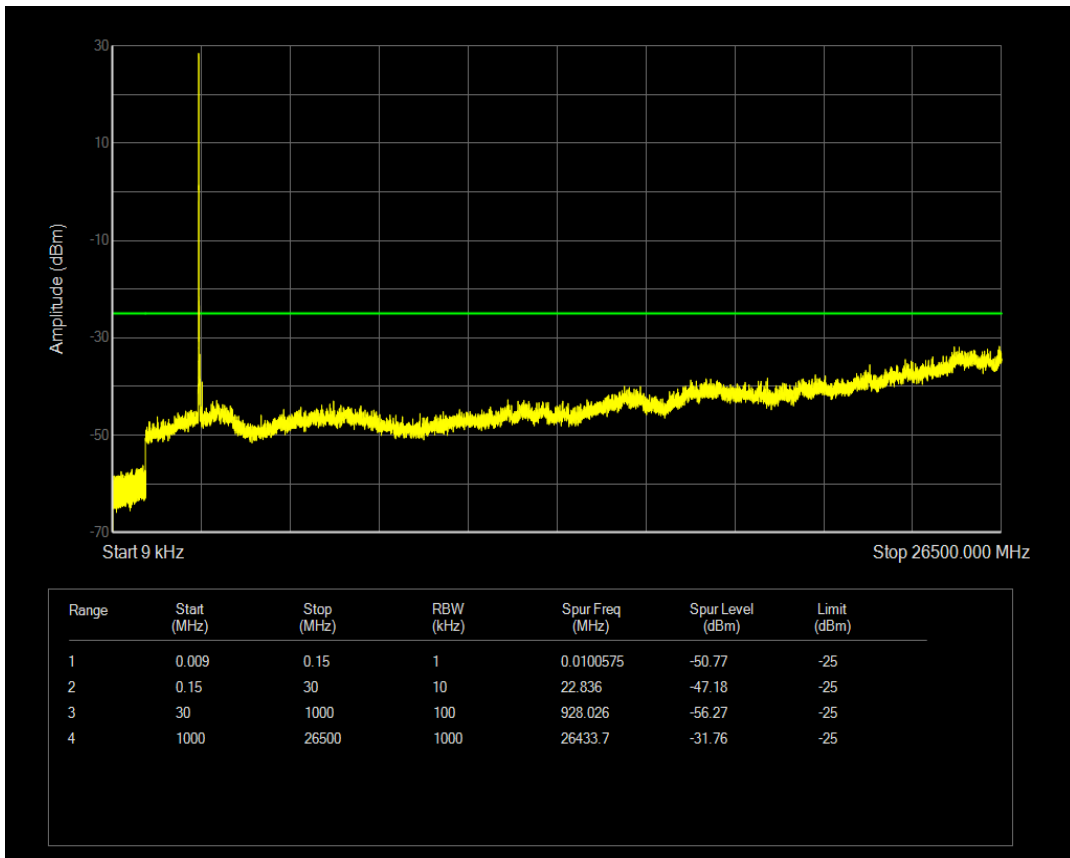

Band41 16QAM BW=20MHz Channel=40620 RB Size=1 Position=#0

Band41 16QAM BW=20MHz Channel=40620 RB Size=100 Position=#0