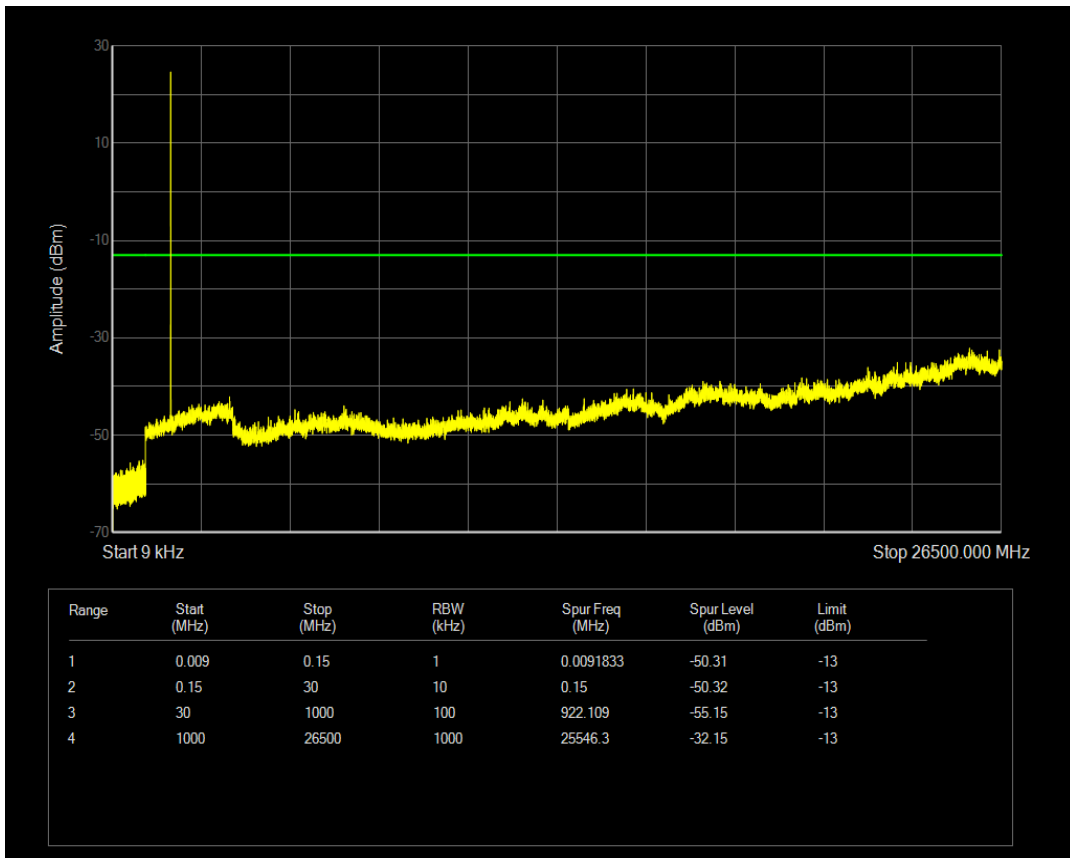

Band4 QPSK BW=3MHz Channel=20385 RB Size=1 Position=#0

Band4 QPSK BW=3MHz Channel=20385 RB Size=15 Position=#0