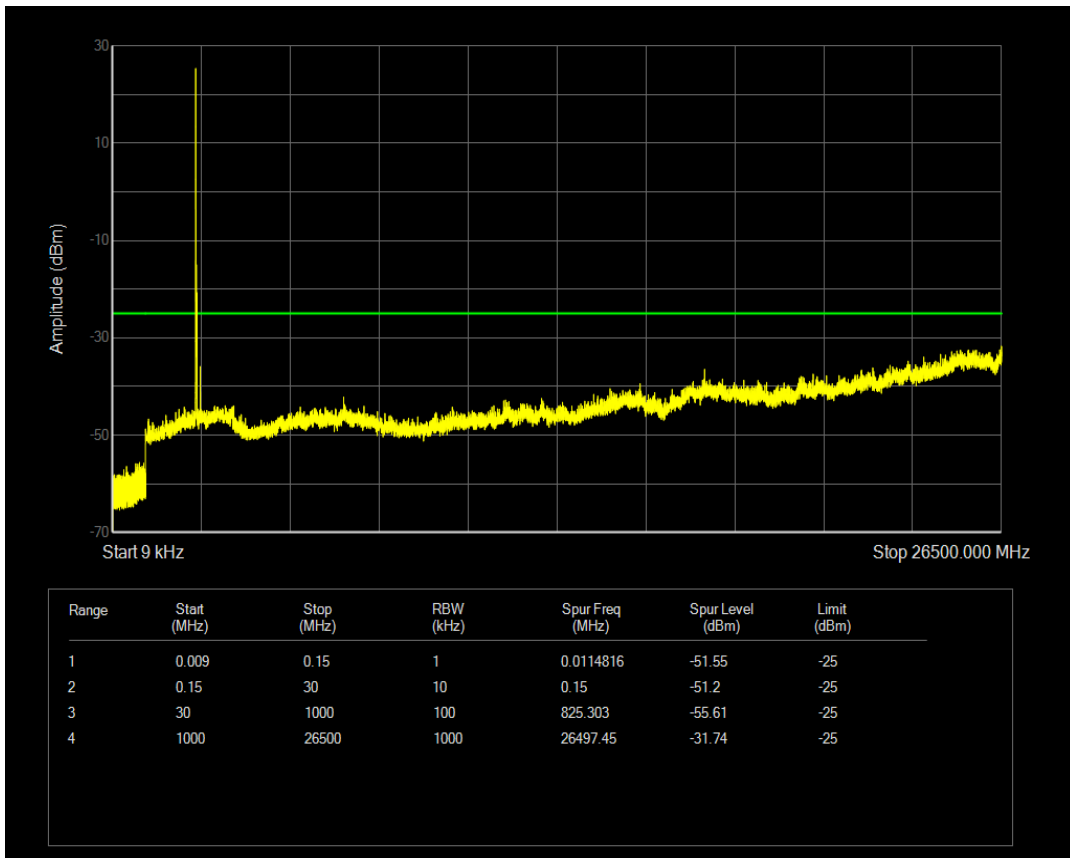

Band41 16QAM BW=10MHz Channel=39700 RB Size=1 Position=#0

Band41 16QAM BW=10MHz Channel=39700 RB Size=50 Position=#0