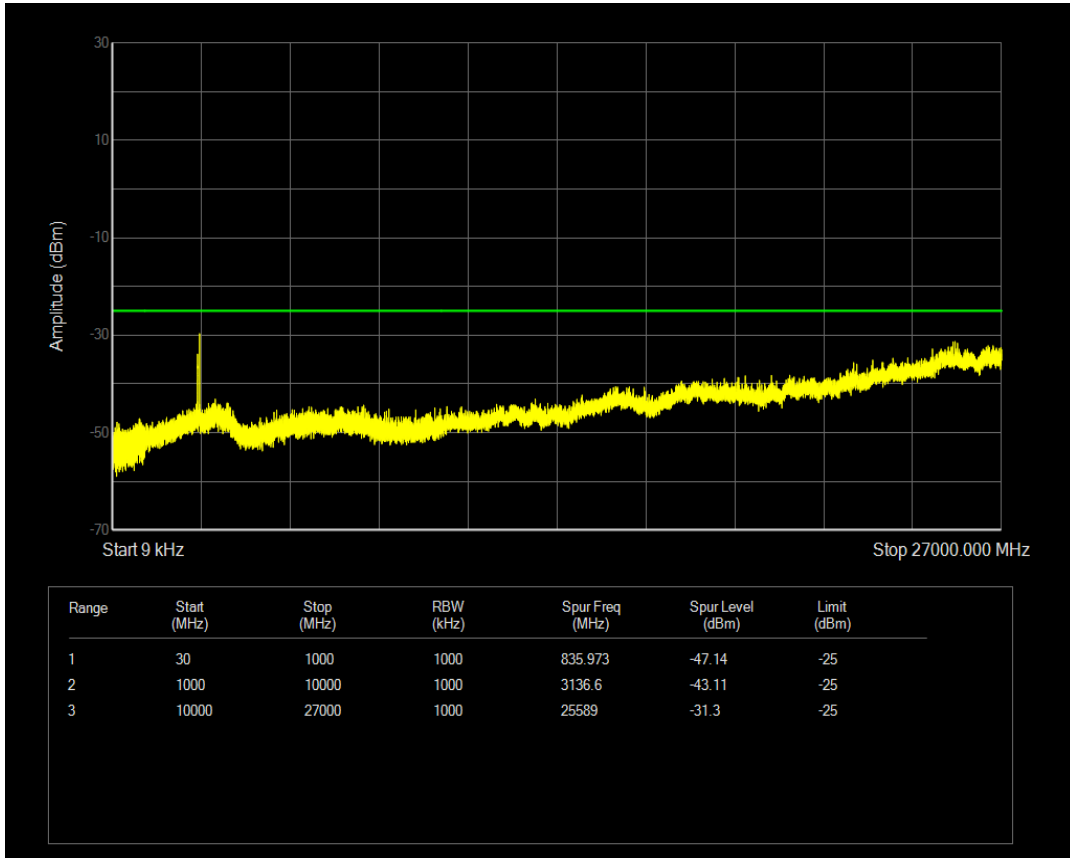

Band38 QPSK BW=15MHz Channel=37825 RB Size=1 Position=#0

Band38 QPSK BW=15MHz Channel=37825 RB Size=75 Position=#0

Band38 16QAM BW=15MHz Channel=37825 RB Size=1 Position=#0

Band38 16QAM BW=15MHz Channel=37825 RB Size=75 Position=#0

Band38 QPSK BW=15MHz Channel=38000 RB Size=1 Position=#0

Band38 QPSK BW=15MHz Channel=38000 RB Size=75 Position=#0

Band38 16QAM BW=15MHz Channel=38000 RB Size=1 Position=#0

Band38 16QAM BW=15MHz Channel=38000 RB Size=75 Position=#0