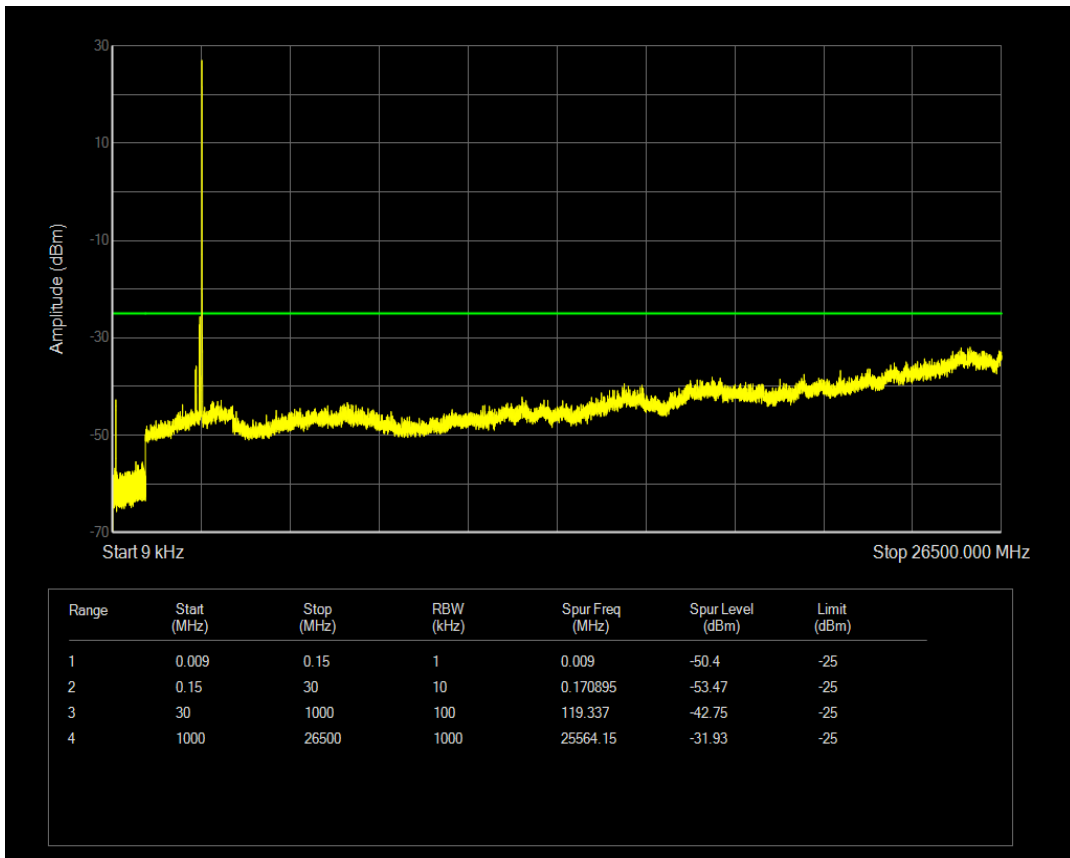

Band41 16QAM BW=10MHz Channel=41540 RB Size=1 Position=#0

Band41 16QAM BW=10MHz Channel=41540 RB Size=50 Position=#0