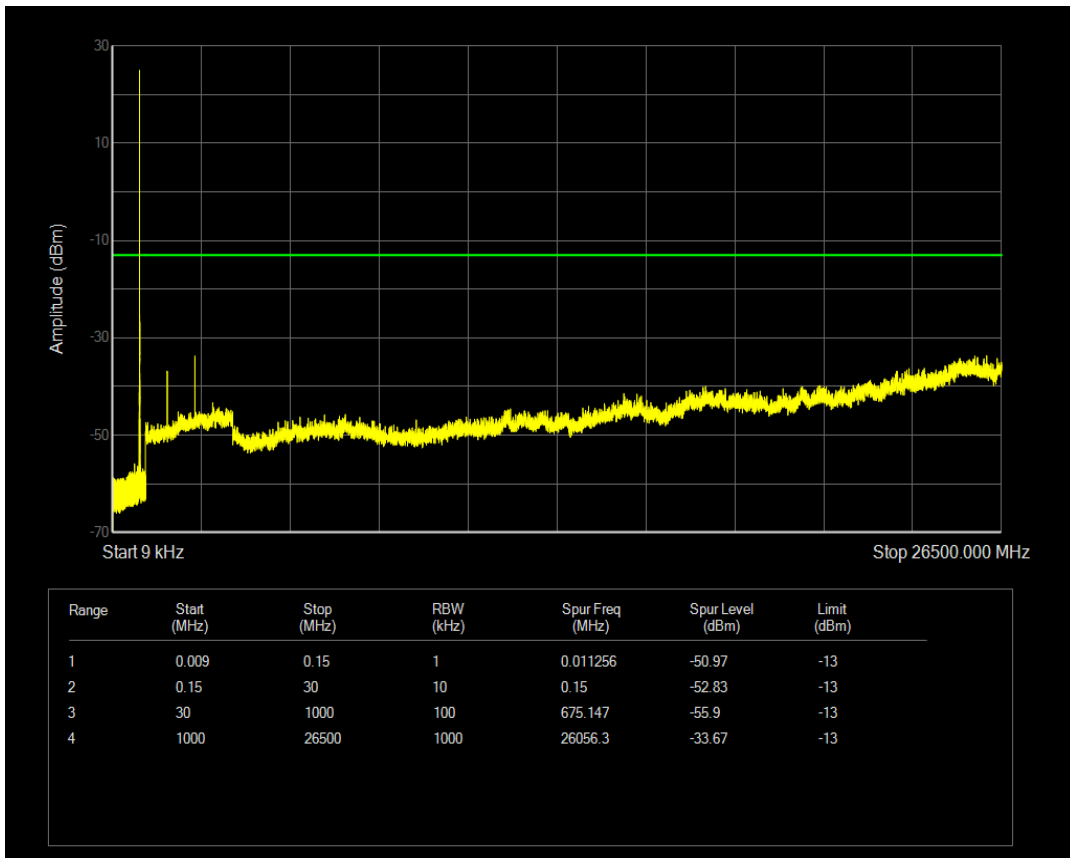

Band5 16QAM BW=3MHz Channel=20415 RB Size=1 Position=#0

Band5 16QAM BW=3MHz Channel=20415 RB Size=15 Position=#0