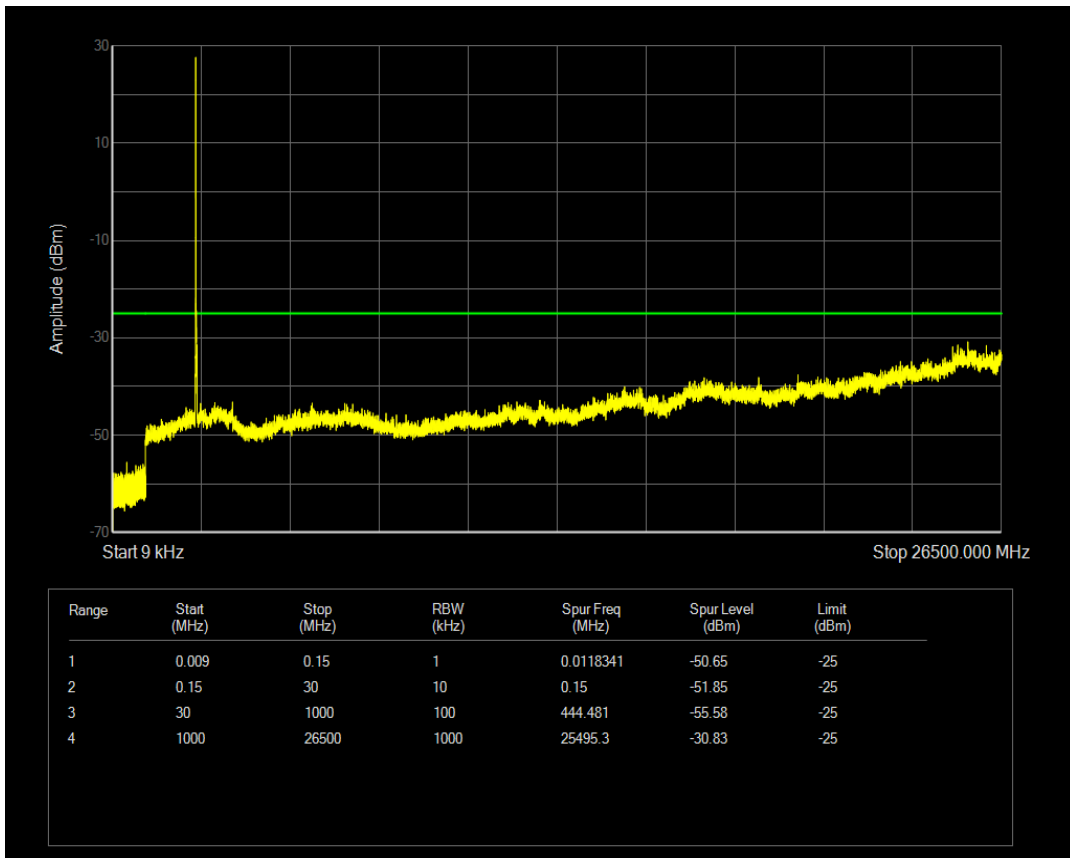

Band41 16QAM BW=20MHz Channel=39750 RB Size=1 Position=#0

Band41 16QAM BW=20MHz Channel=39750 RB Size=100 Position=#0