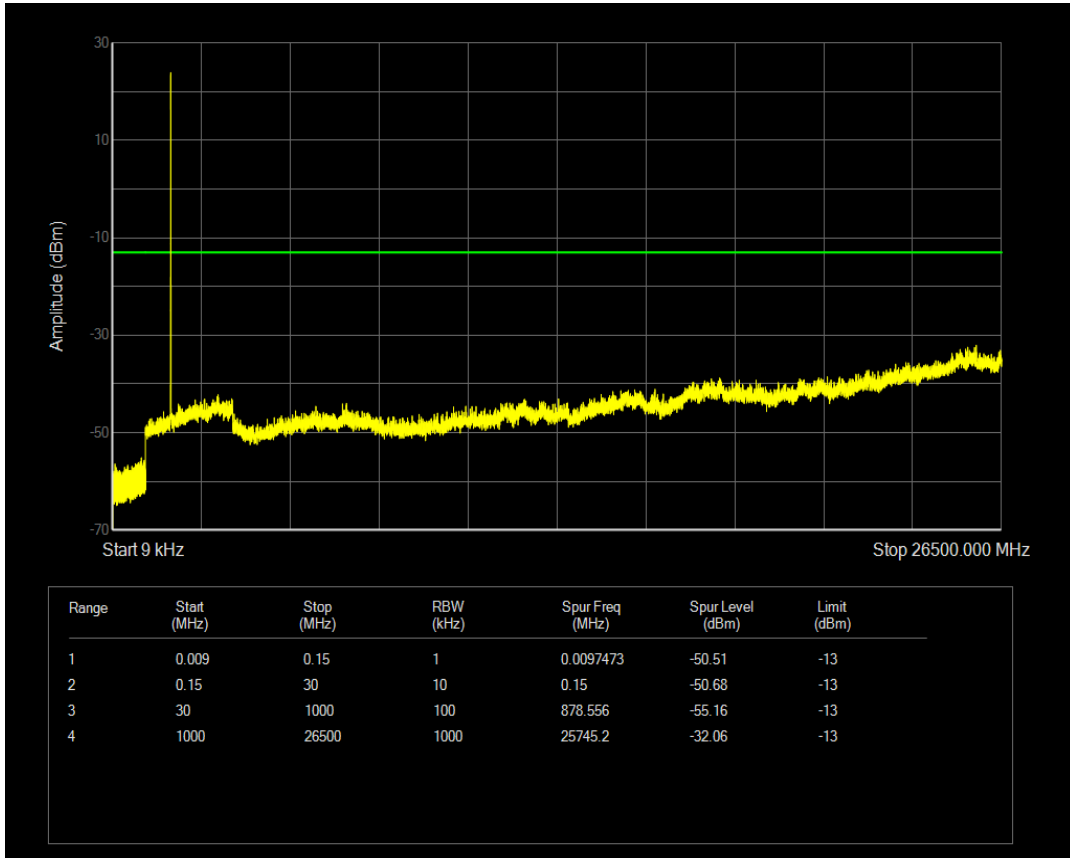

Band4 QPSK BW=3MHz Channel=20385 RB Size=1 Position=#0

Band4 QPSK BW=3MHz Channel=20385 RB Size=15 Position=#0

Band4 16QAM BW=3MHz Channel=20385 RB Size=1 Position=#0

Band4 16QAM BW=3MHz Channel=20385 RB Size=15 Position=#0

Band4 QPSK BW=5MHz Channel=19975 RB Size=1 Position=#0

Band4 QPSK BW=5MHz Channel=19975 RB Size=25 Position=#0

Band4 16QAM BW=5MHz Channel=19975 RB Size=1 Position=#0

Band4 16QAM BW=5MHz Channel=19975 RB Size=25 Position=#0