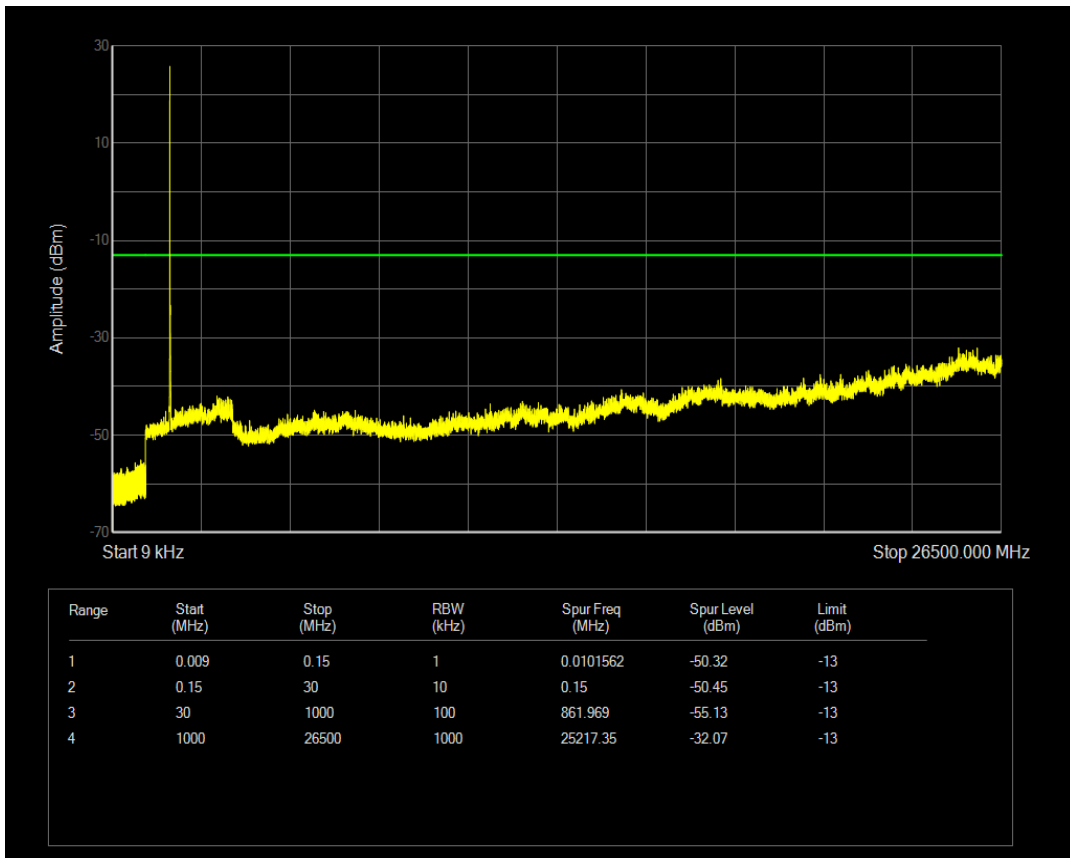

Band4 16QAM BW=15MHz Channel=20175 RB Size=1 Position=#0

Band4 16QAM BW=15MHz Channel=20175 RB Size=75 Position=#0