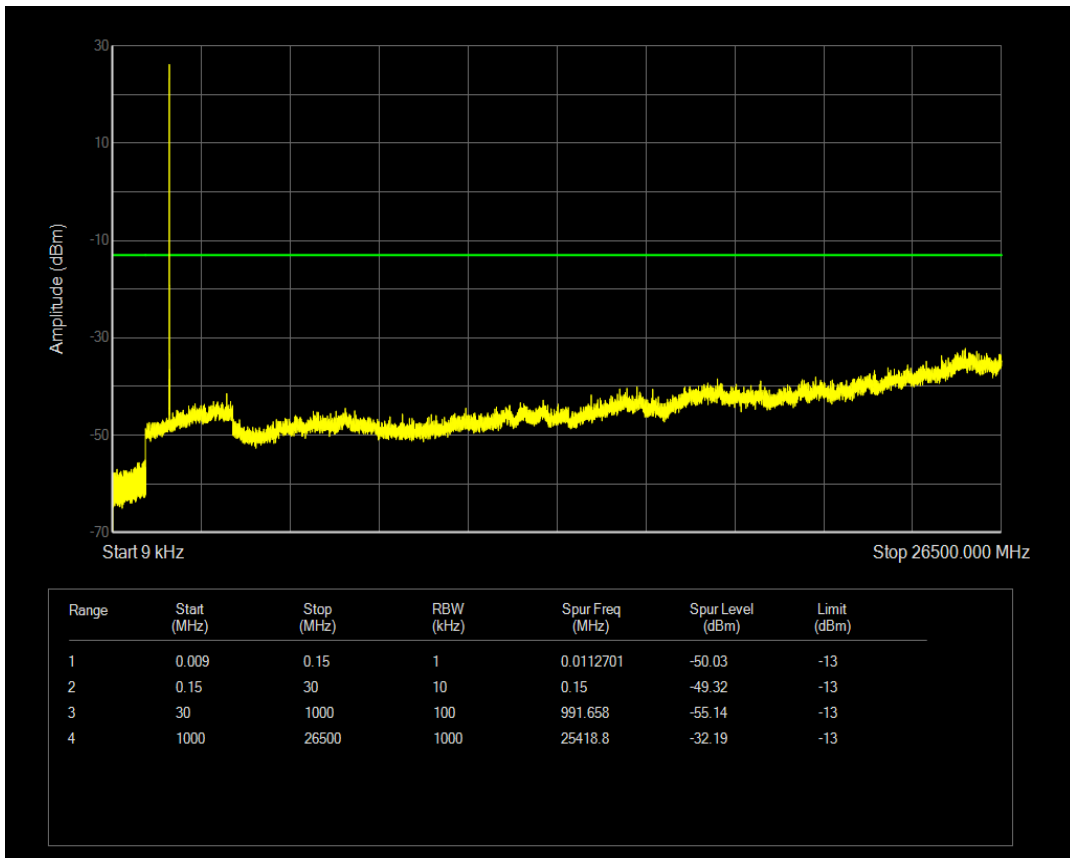

Band4 16QAM BW=3MHz Channel=19965 RB Size=1 Position=#0

Band4 16QAM BW=3MHz Channel=19965 RB Size=15 Position=#0