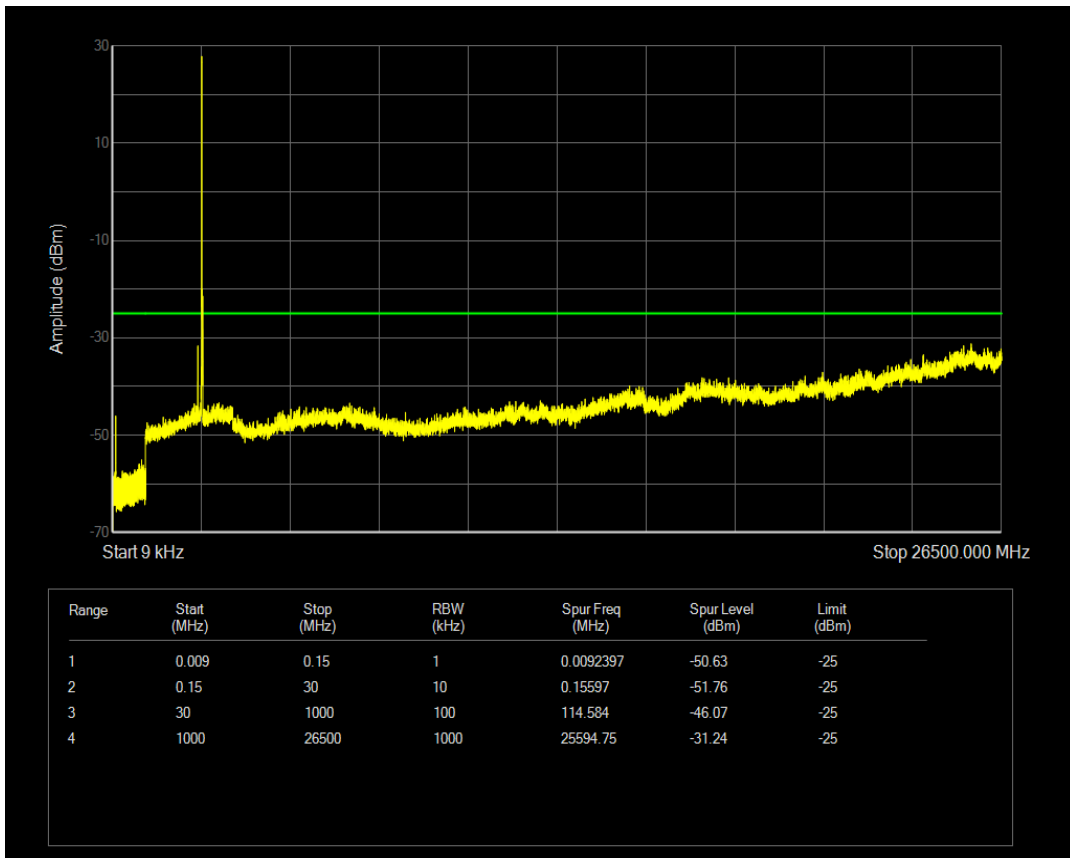

Band41 16QAM BW=15MHz Channel=41515 RB Size=1 Position=#0

Band41 16QAM BW=15MHz Channel=41515 RB Size=75 Position=#0