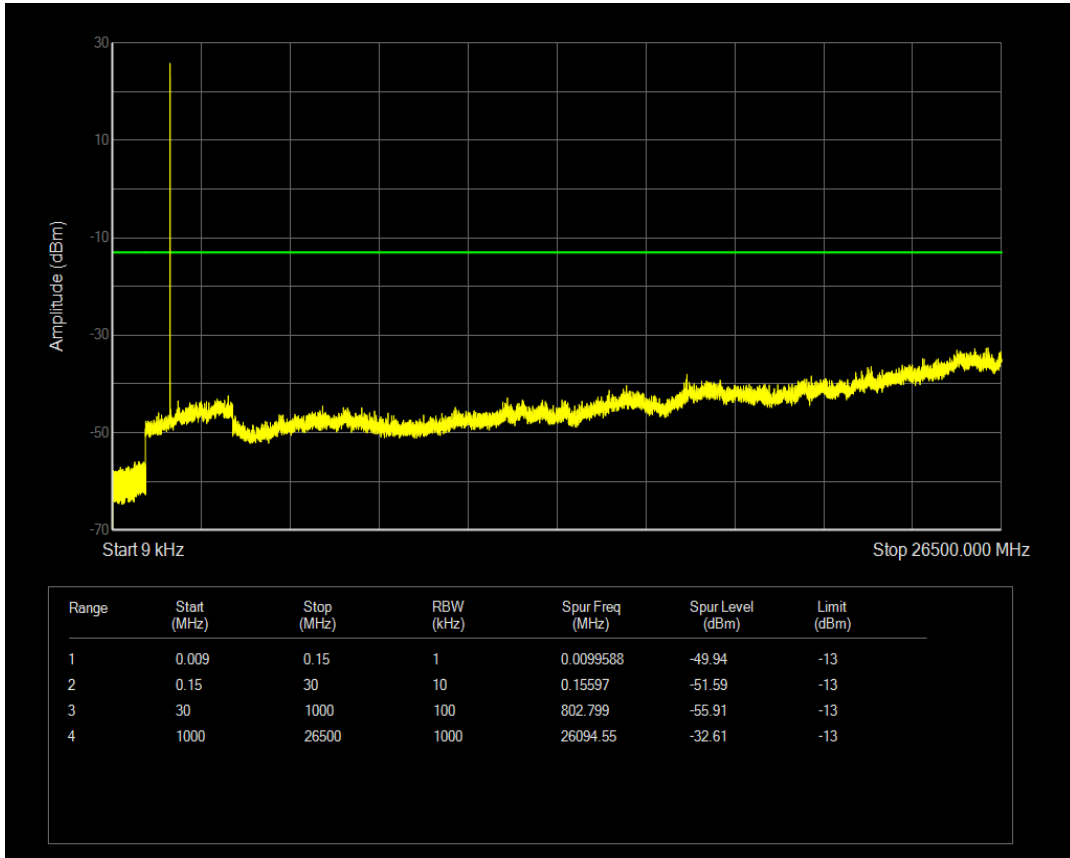

Band4 QPSK BW=1.4MHz Channel=19957 RB Size=1 Position=#0

Band4 QPSK BW=1.4MHz Channel=19957 RB Size=6 Position=#0

Band4 16QAM BW=1.4MHz Channel=19957 RB Size=1 Position=#0

Band4 16QAM BW=1.4MHz Channel=19957 RB Size=6 Position=#0

Band4 QPSK BW=1.4MHz Channel=20175 RB Size=1 Position=#0

Band4 16QAM BW=1.4MHz Channel=20175 RB Size=1 Position=#0

Band4 QPSK BW=1.4MHz Channel=20175 RB Size=6 Position=#0

Band4 16QAM BW=1.4MHz Channel=20175 RB Size=6 Position=#0