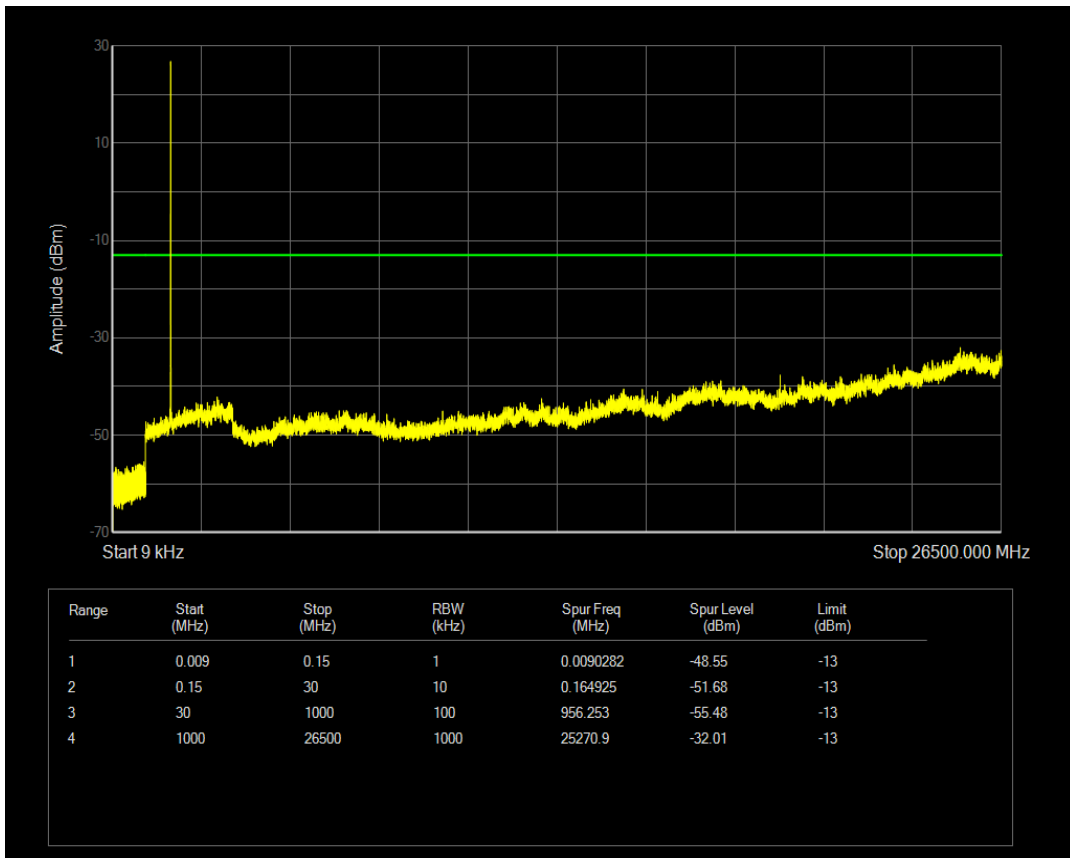

Band4 QPSK BW=5MHz Channel=20375 RB Size=1 Position=#0

Band4 QPSK BW=5MHz Channel=20375 RB Size=25 Position=#0