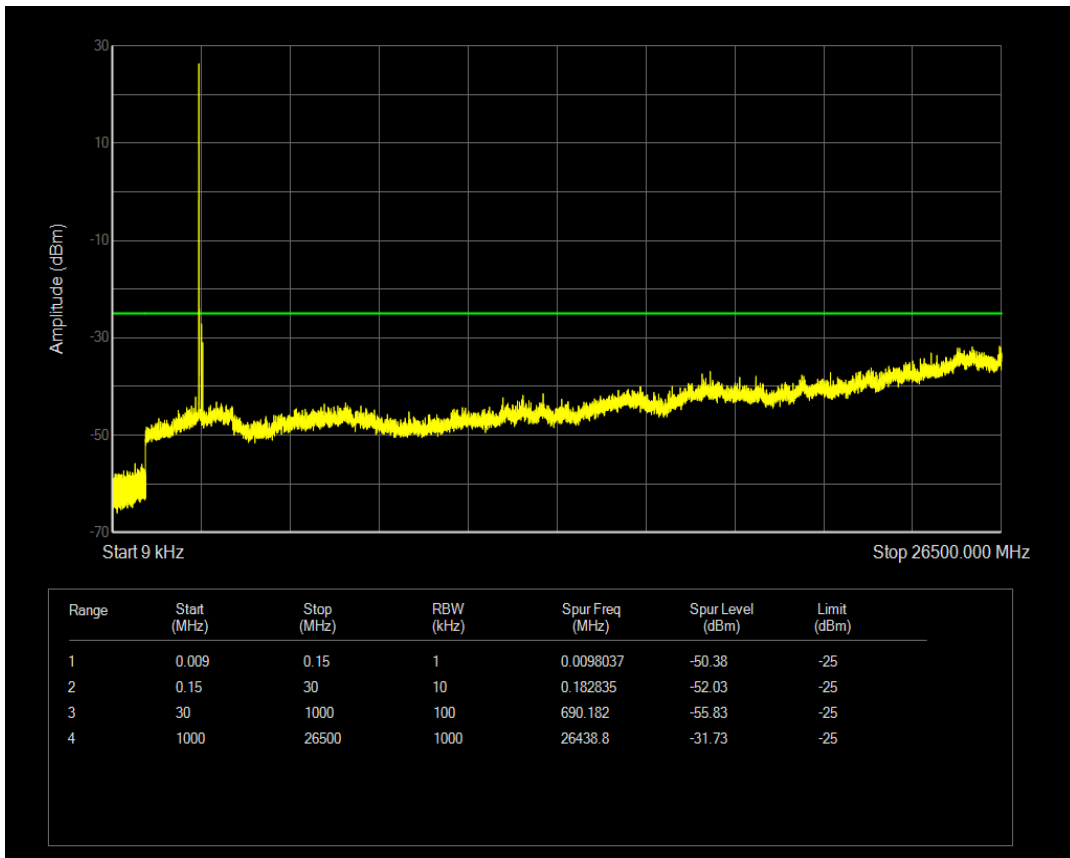

Band41 16QAM BW=5MHz Channel=40620 RB Size=1 Position=#0

Band41 16QAM BW=5MHz Channel=40620 RB Size=25 Position=#0