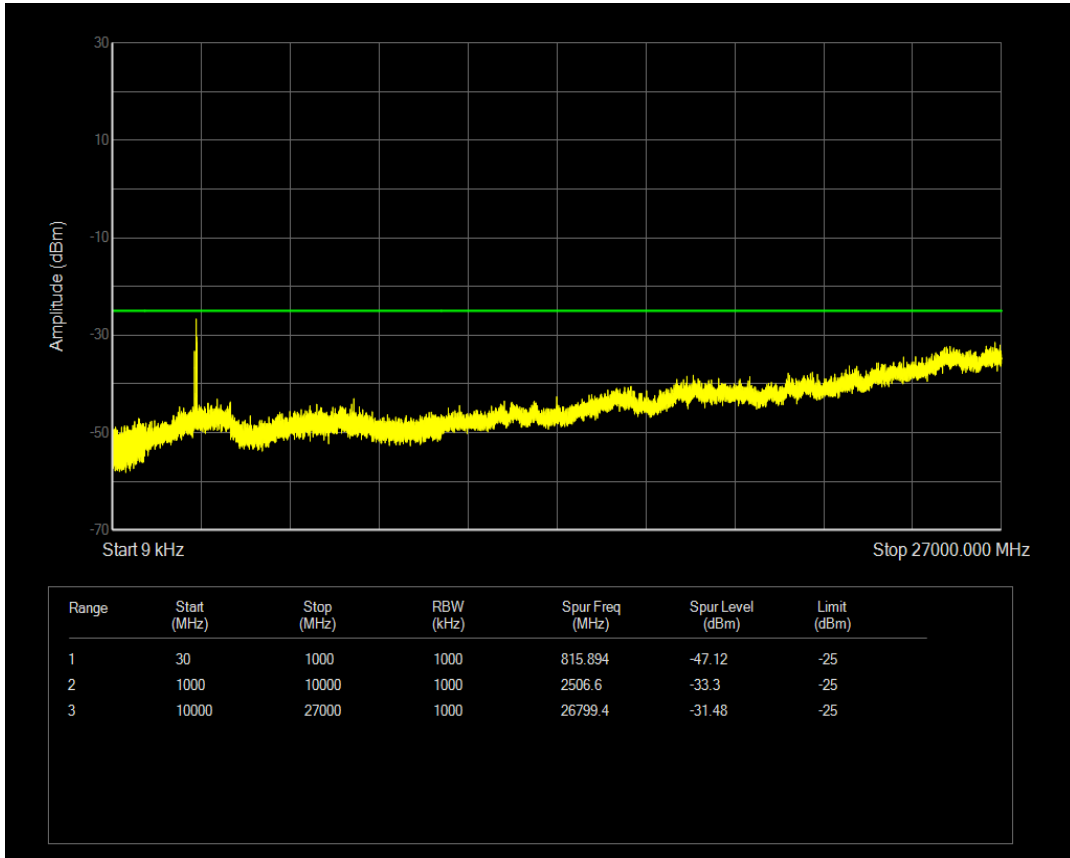

Band38 QPSK BW=15MHz Channel=37825 RB Size=1 Position=#0

Band38 QPSK BW=15MHz Channel=37825 RB Size=75 Position=#0

Band38 16QAM BW=15MHz Channel=37825 RB Size=1 Position=#0

Band38 16QAM BW=15MHz Channel=37825 RB Size=75 Position=#0

Band38 QPSK BW=15MHz Channel=38000 RB Size=1 Position=#0

Band38 QPSK BW=15MHz Channel=38000 RB Size=75 Position=#0

Band38 16QAM BW=15MHz Channel=38000 RB Size=1 Position=#0

Band38 16QAM BW=15MHz Channel=38000 RB Size=75 Position=#0