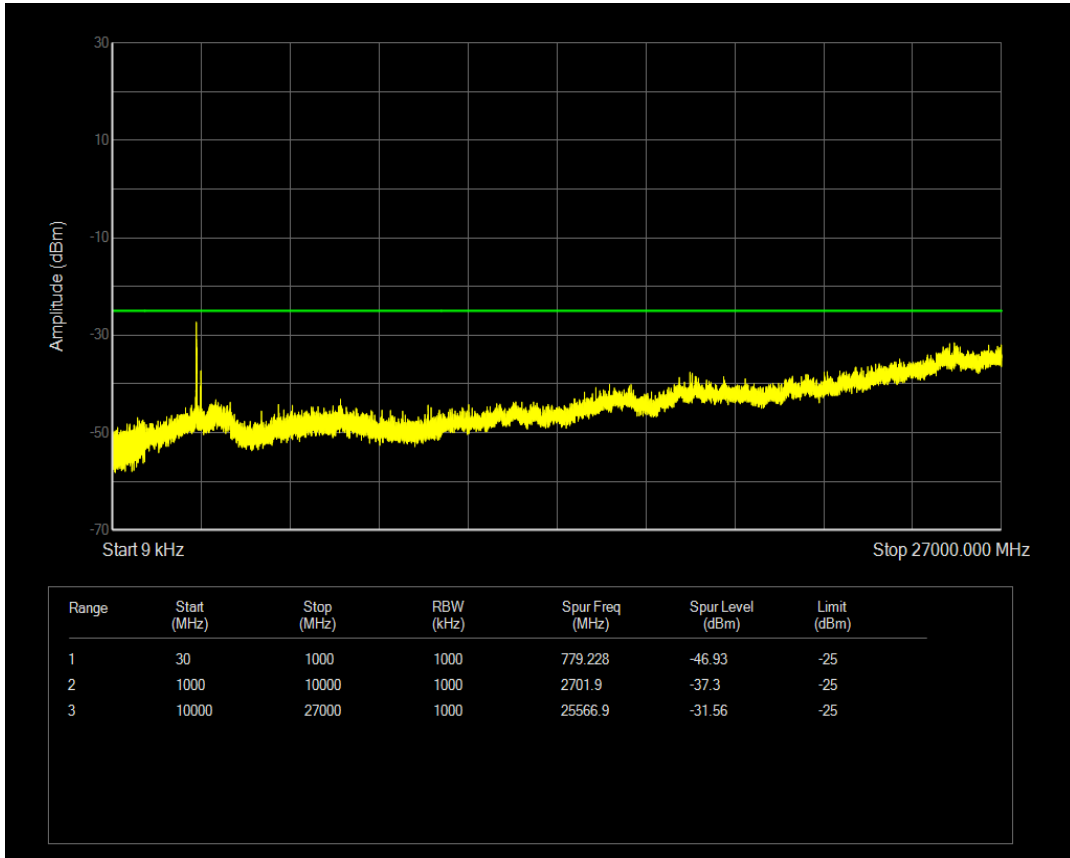

Band38 QPSK BW=15MHz Channel=37825 RB Size=1 Position=#0

Band38 QPSK BW=15MHz Channel=37825 RB Size=75 Position=#0

Band38 16QAM BW=15MHz Channel=37825 RB Size=1 Position=#0

Band38 16QAM BW=15MHz Channel=37825 RB Size=75 Position=#0

Band38 QPSK BW=15MHz Channel=38000 RB Size=1 Position=#0

Band38 QPSK BW=15MHz Channel=38000 RB Size=75 Position=#0

Band38 16QAM BW=15MHz Channel=38000 RB Size=1 Position=#0

Band38 16QAM BW=15MHz Channel=38000 RB Size=75 Position=#0