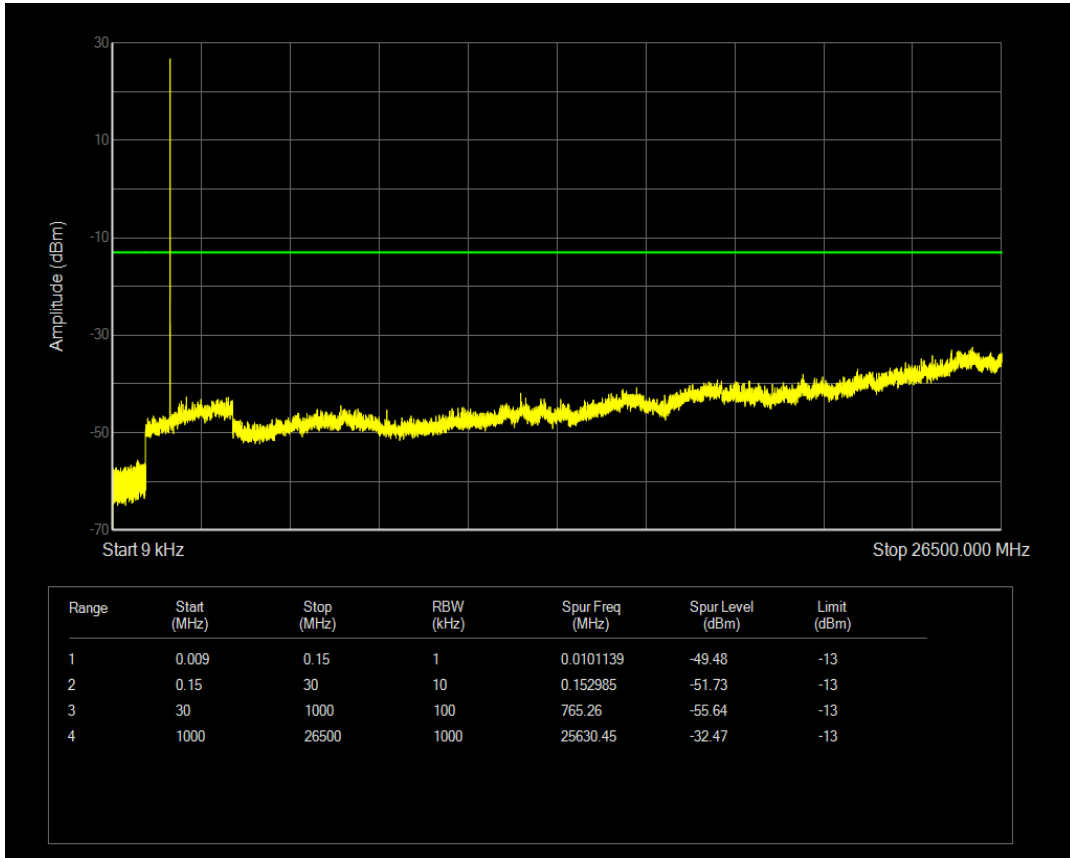

Band4 QPSK BW=1.4MHz Channel=20175 RB Size=1 Position=#0

Band4 16QAM BW=1.4MHz Channel=20175 RB Size=1 Position=#0

Band4 QPSK BW=1.4MHz Channel=20175 RB Size=6 Position=#0

Band4 16QAM BW=1.4MHz Channel=20175 RB Size=6 Position=#0

Band4 QPSK BW=1.4MHz Channel=20393 RB Size=1 Position=#0

Band4 QPSK BW=1.4MHz Channel=20393 RB Size=6 Position=#0

Band4 16QAM BW=1.4MHz Channel=20393 RB Size=1 Position=#0

Band4 16QAM BW=1.4MHz Channel=20393 RB Size=6 Position=#0