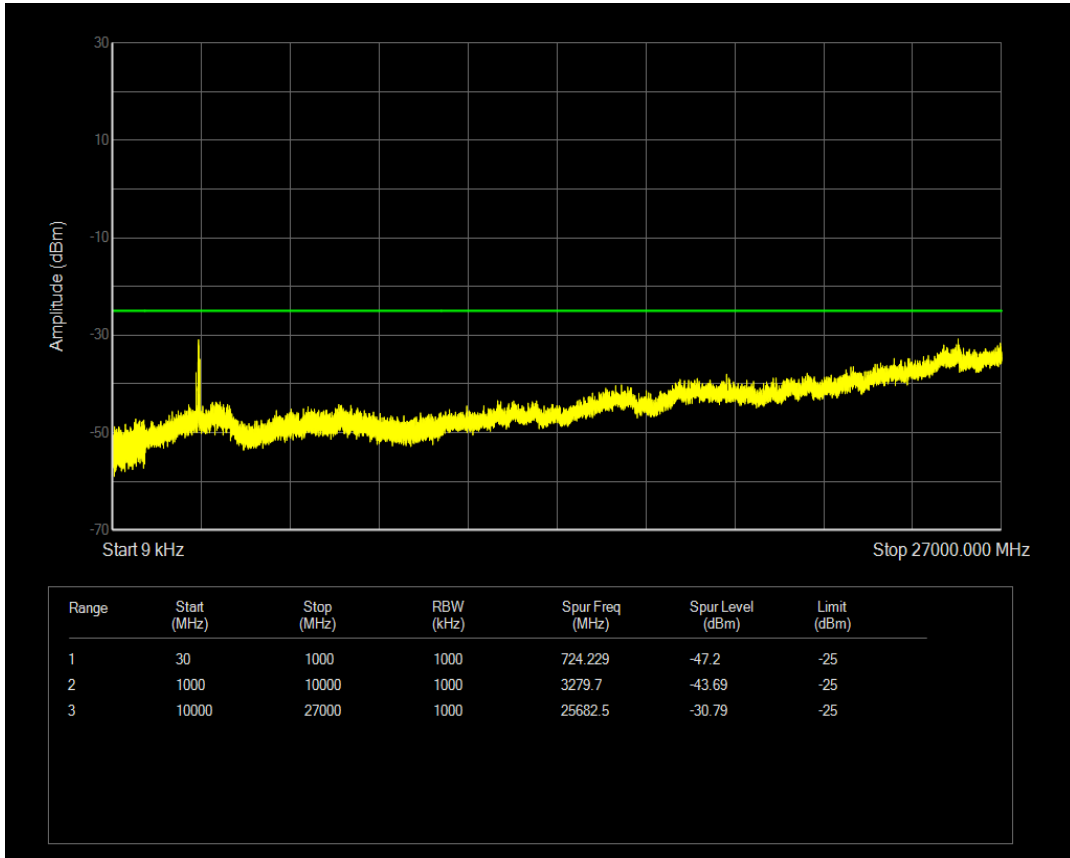

Band38 QPSK BW=15MHz Channel=38175 RB Size=1 Position=#0

Band38 QPSK BW=15MHz Channel=38175 RB Size=75 Position=#0

Band38 16QAM BW=15MHz Channel=38175 RB Size=1 Position=#0

Band38 16QAM BW=15MHz Channel=38175 RB Size=75 Position=#0

Band38 QPSK BW=20MHz Channel=37850 RB Size=1 Position=#0

Band38 QPSK BW=20MHz Channel=37850 RB Size=100 Position=#0

Band38 16QAM BW=20MHz Channel=37850 RB Size=1 Position=#0

Band38 16QAM BW=20MHz Channel=37850 RB Size=100 Position=#0