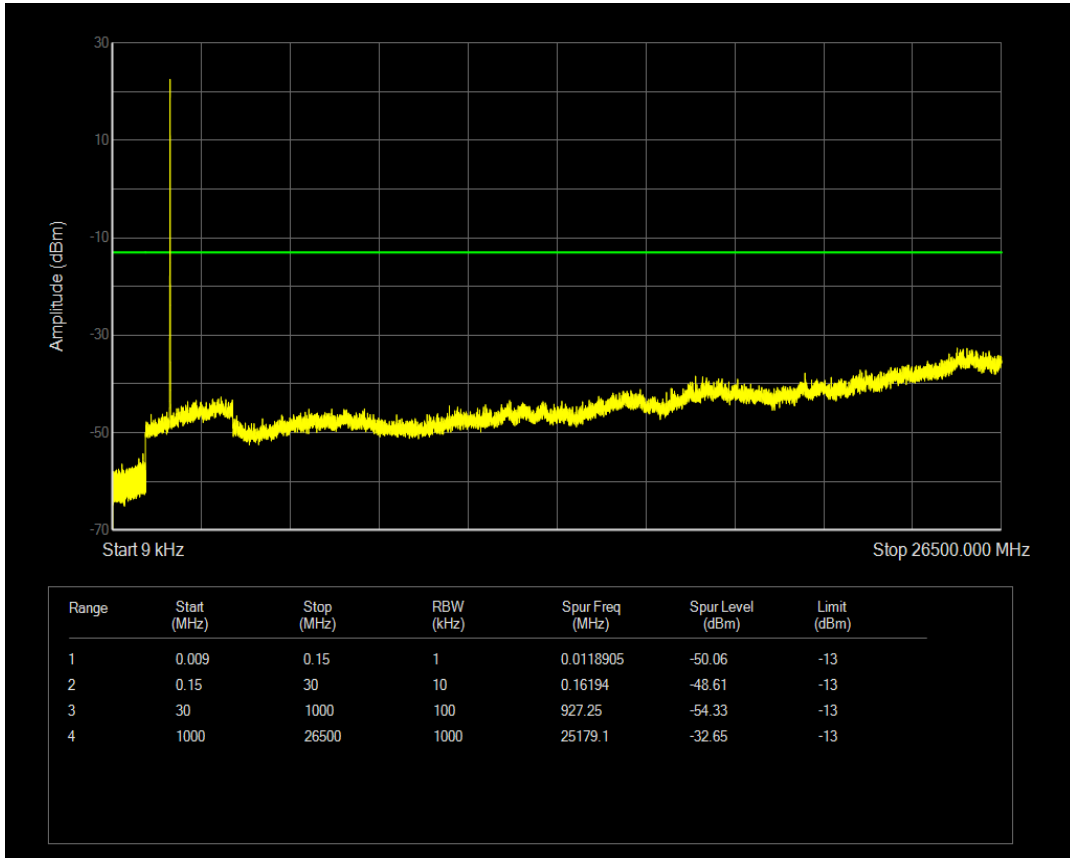

Band4 QPSK BW=5MHz Channel=20175 RB Size=25 Position=#0

Band4 16QAM BW=5MHz Channel=20175 RB Size=1 Position=#0