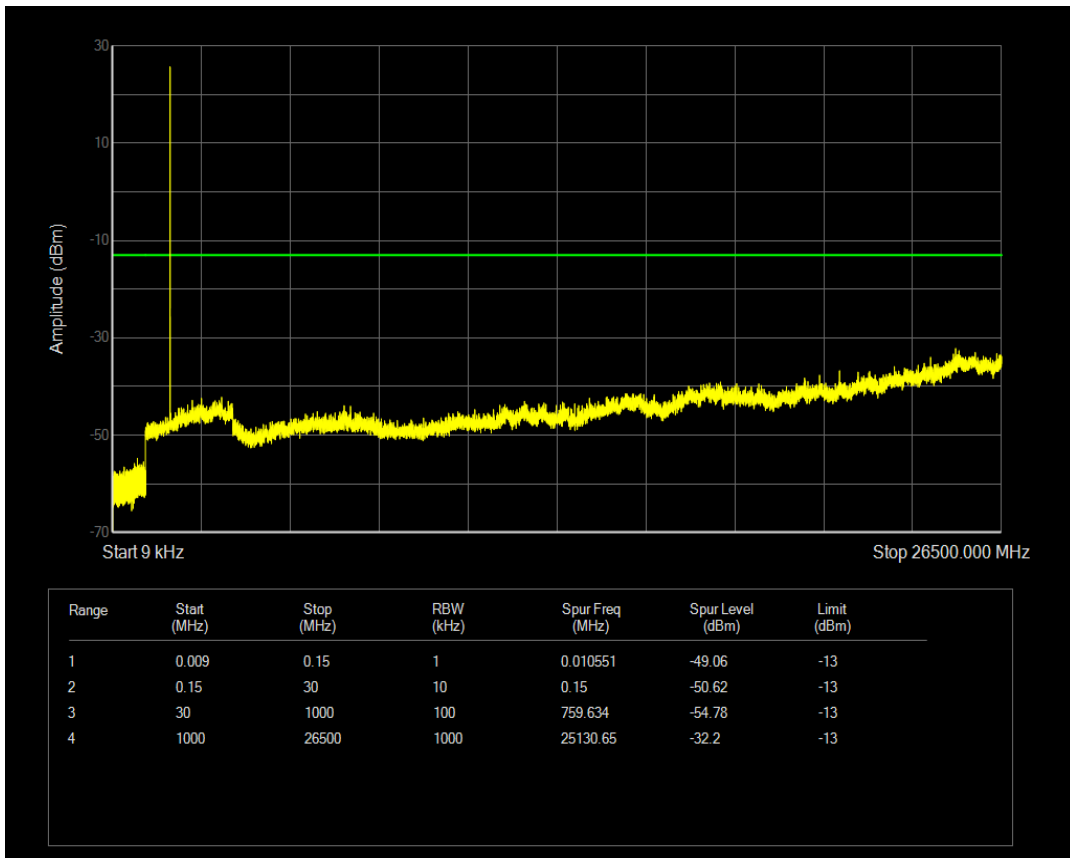

Band4 QPSK BW=1.4MHz Channel=19957 RB Size=1 Position=#0

Band4 QPSK BW=1.4MHz Channel=19957 RB Size=6 Position=#0

Band4 16QAM BW=1.4MHz Channel=19957 RB Size=1 Position=#0

Band4 16QAM BW=1.4MHz Channel=19957 RB Size=6 Position=#0

Band4 QPSK BW=1.4MHz Channel=20175 RB Size=1 Position=#0

Band4 16QAM BW=1.4MHz Channel=20175 RB Size=1 Position=#0

Band4 QPSK BW=1.4MHz Channel=20175 RB Size=6 Position=#0

Band4 16QAM BW=1.4MHz Channel=20175 RB Size=6 Position=#0