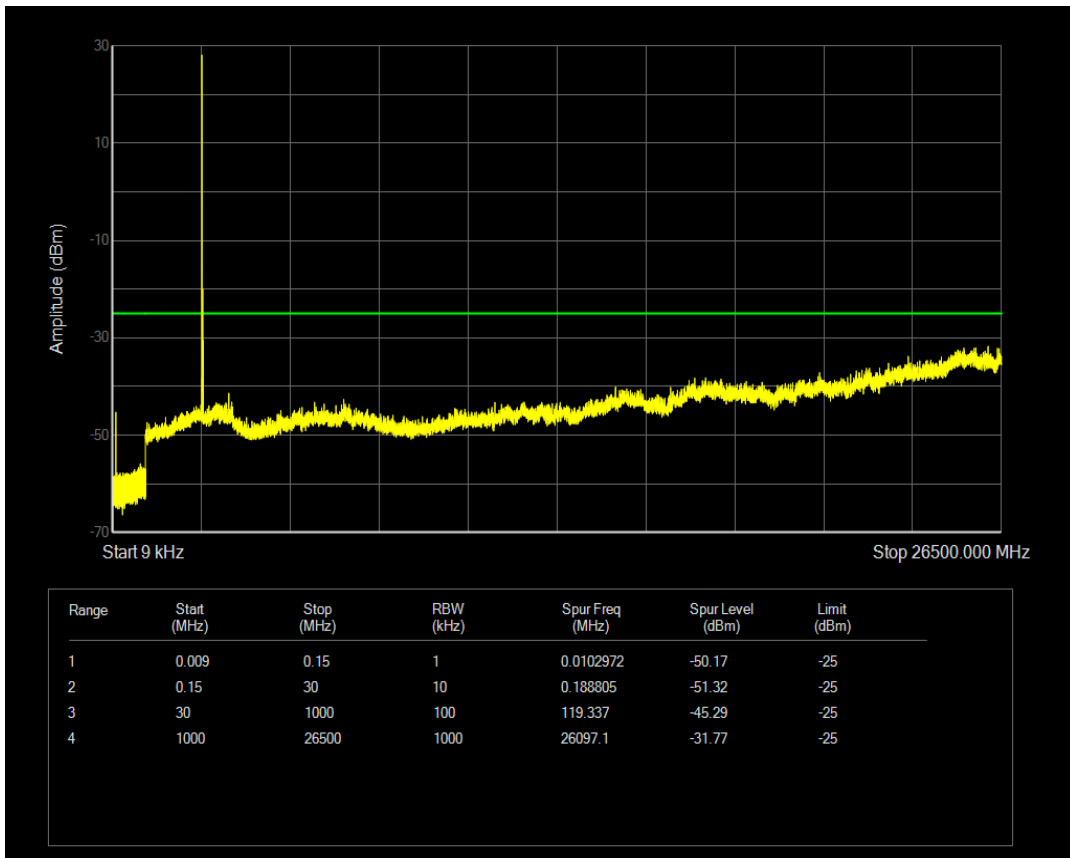

Band41 QPSK BW=10MHz Channel=41540 RB Size=1 Position=#0

Band41 QPSK BW=10MHz Channel=41540 RB Size=50 Position=#0