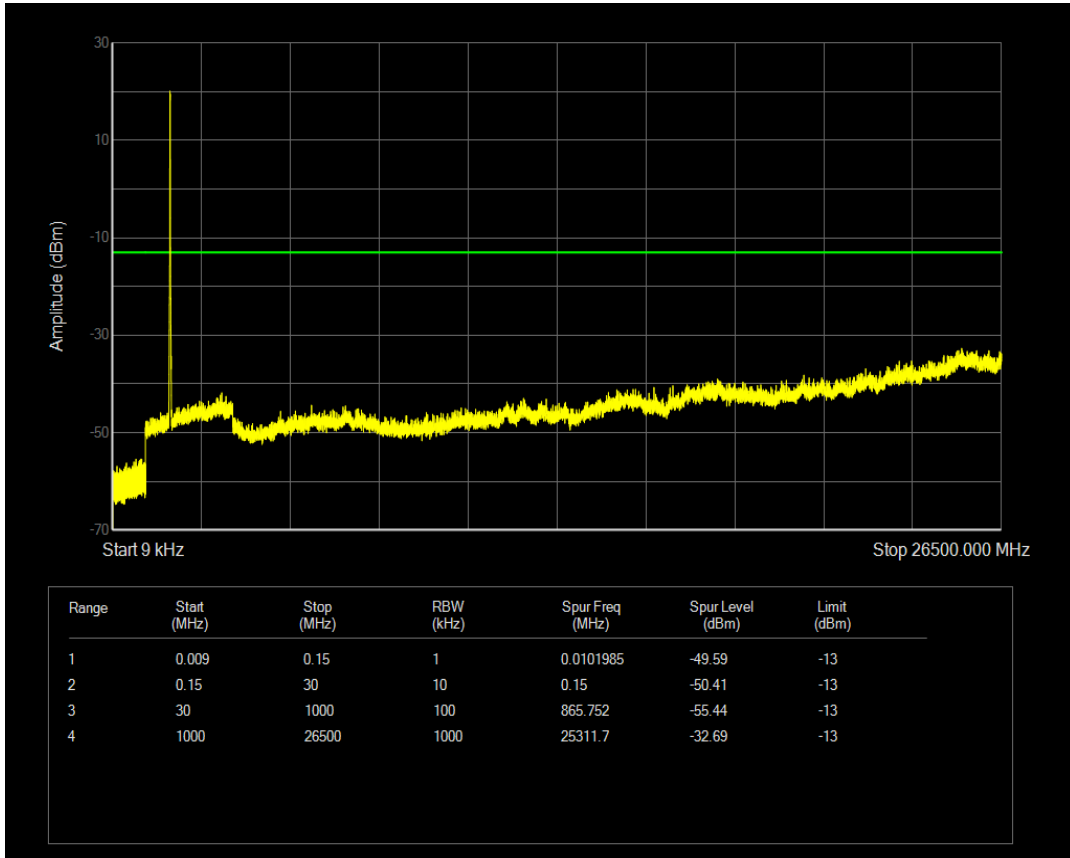

Band4 QPSK BW=15MHz Channel=20175 RB Size=75 Position=#0

Band4 16QAM BW=15MHz Channel=20175 RB Size=1 Position=#0