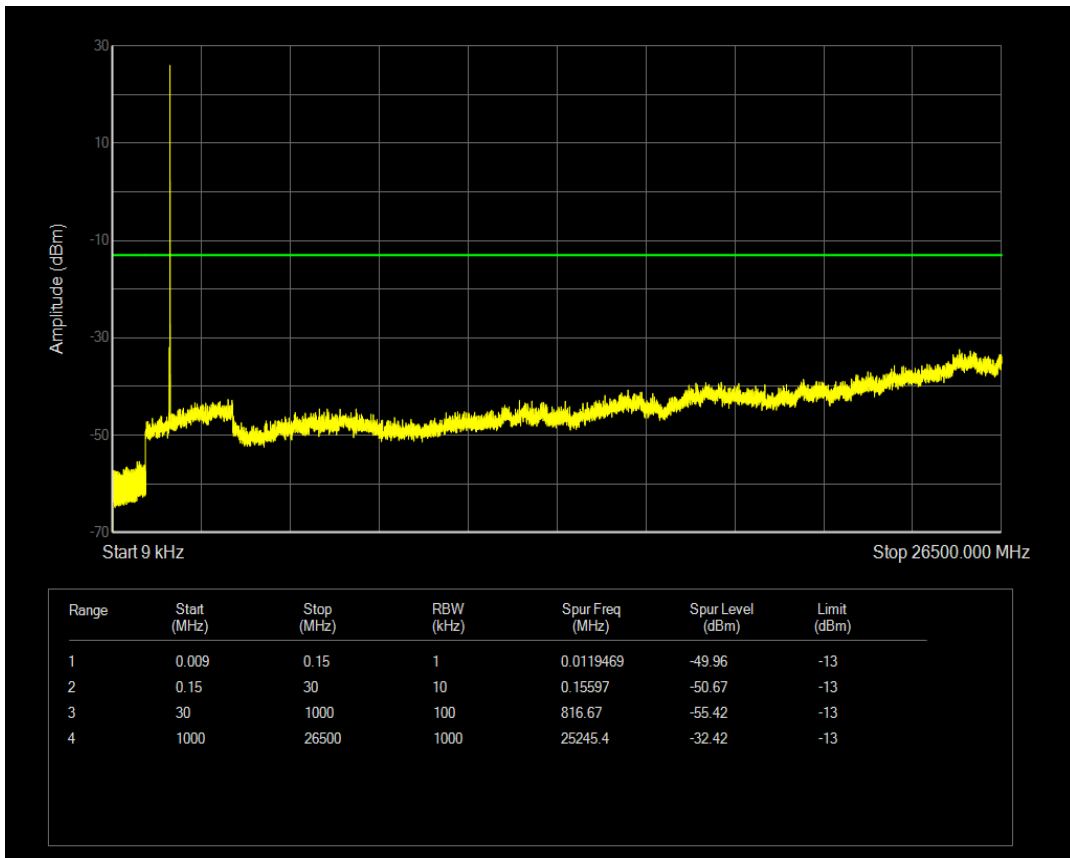

Band4 16QAM BW=5MHz Channel=20175 RB Size=1 Position=#0

Band4 16QAM BW=5MHz Channel=20175 RB Size=25 Position=#0