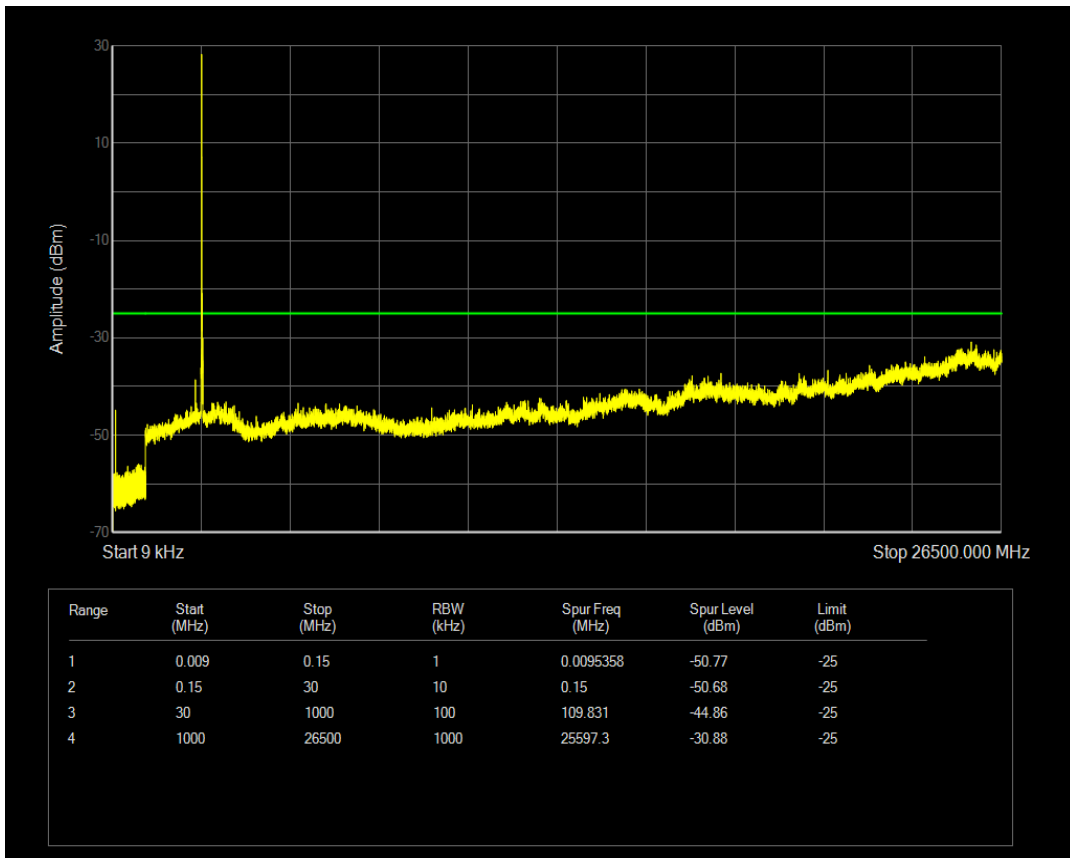

Band41 16QAM BW=20MHz Channel=41490 RB Size=1 Position=#0

Band41 16QAM BW=20MHz Channel=41490 RB Size=100 Position=#0