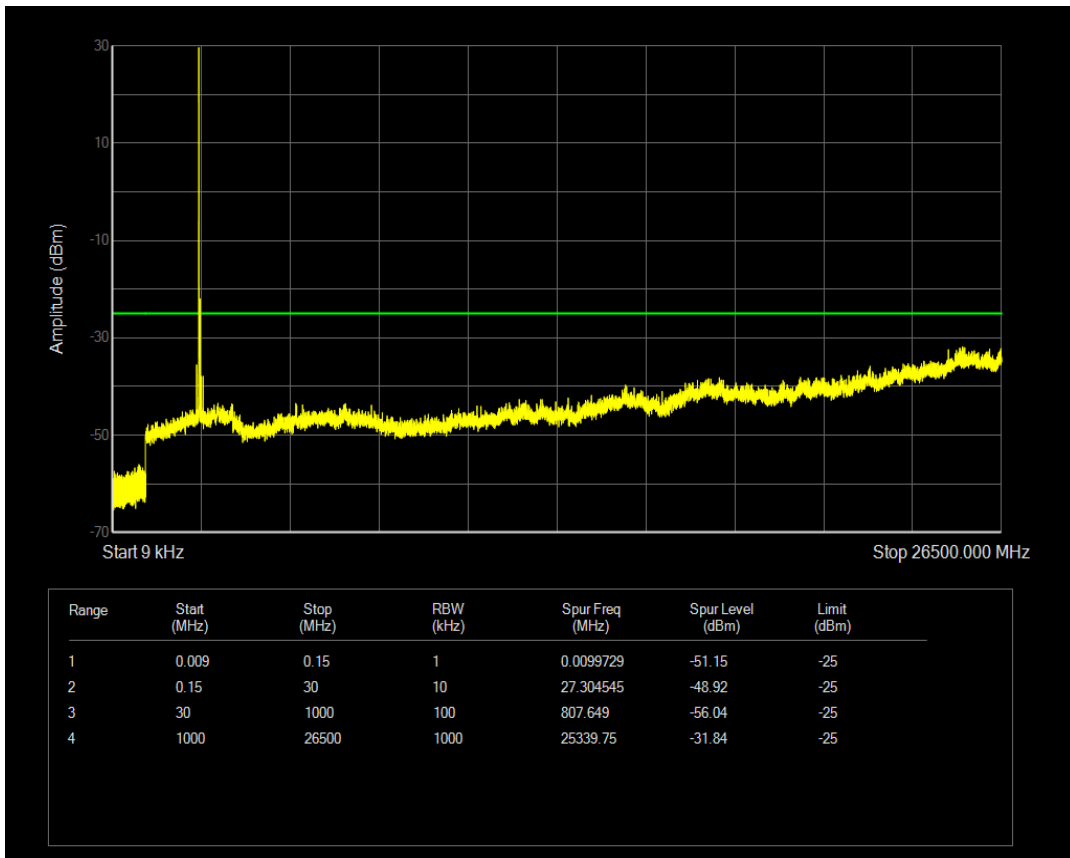

Band41 16QAM BW=10MHz Channel=40620 RB Size=1 Position=#0

Band41 16QAM BW=10MHz Channel=40620 RB Size=50 Position=#0