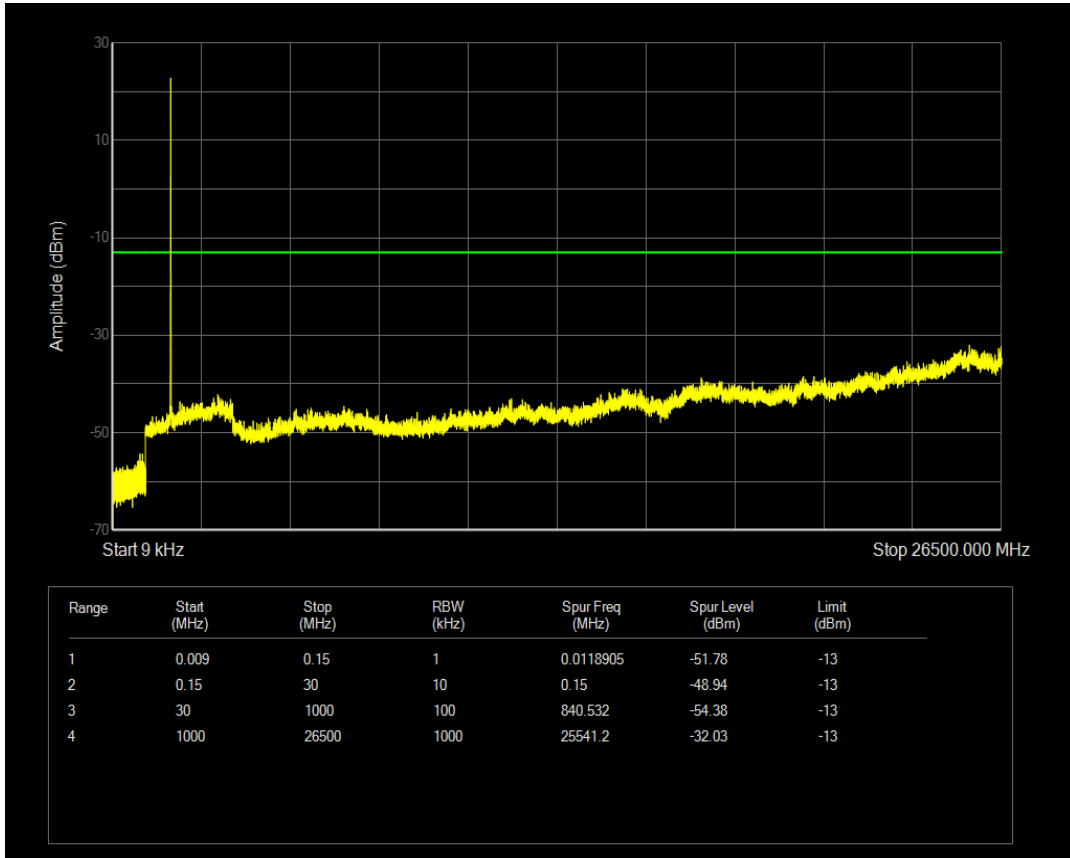

Band4 QPSK BW=5MHz Channel=20375 RB Size=25 Position=#0

Band4 16QAM BW=5MHz Channel=20375 RB Size=1 Position=#0