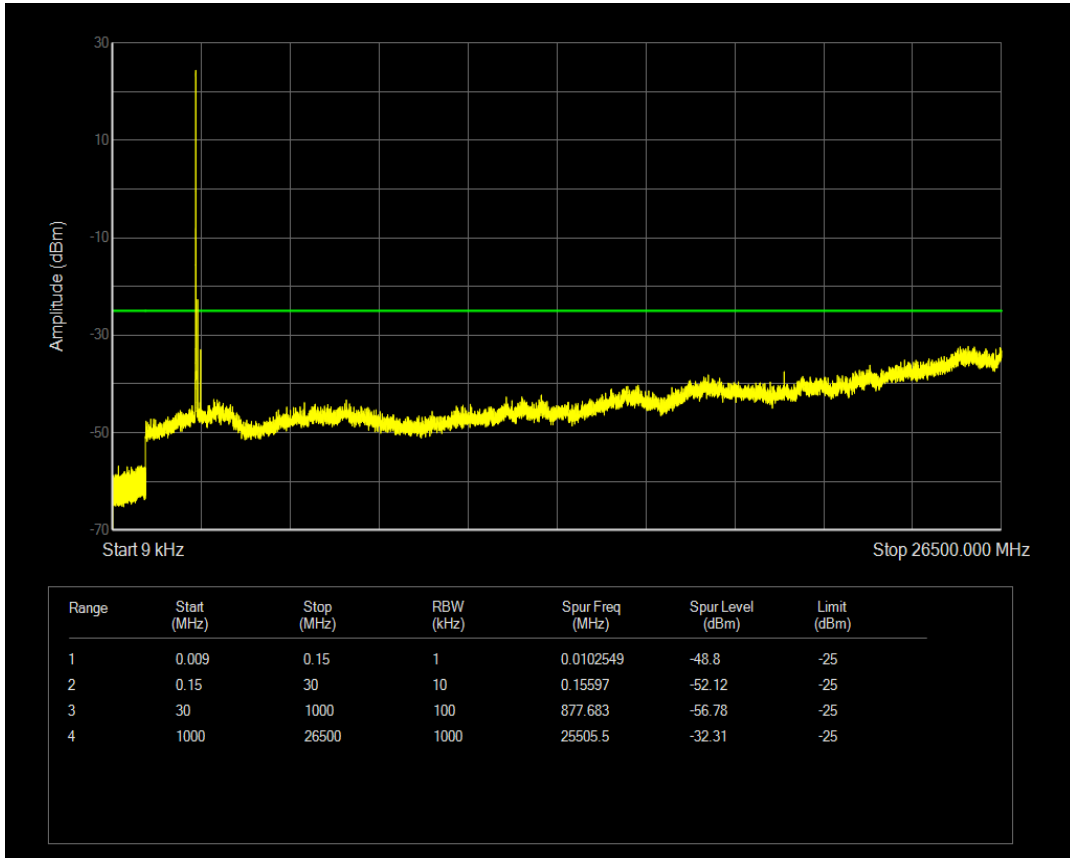

Band41 QPSK BW=5MHz Channel=39675 RB Size=25 Position=#0

Band41 16QAM BW=5MHz Channel=39675 RB Size=1 Position=#0