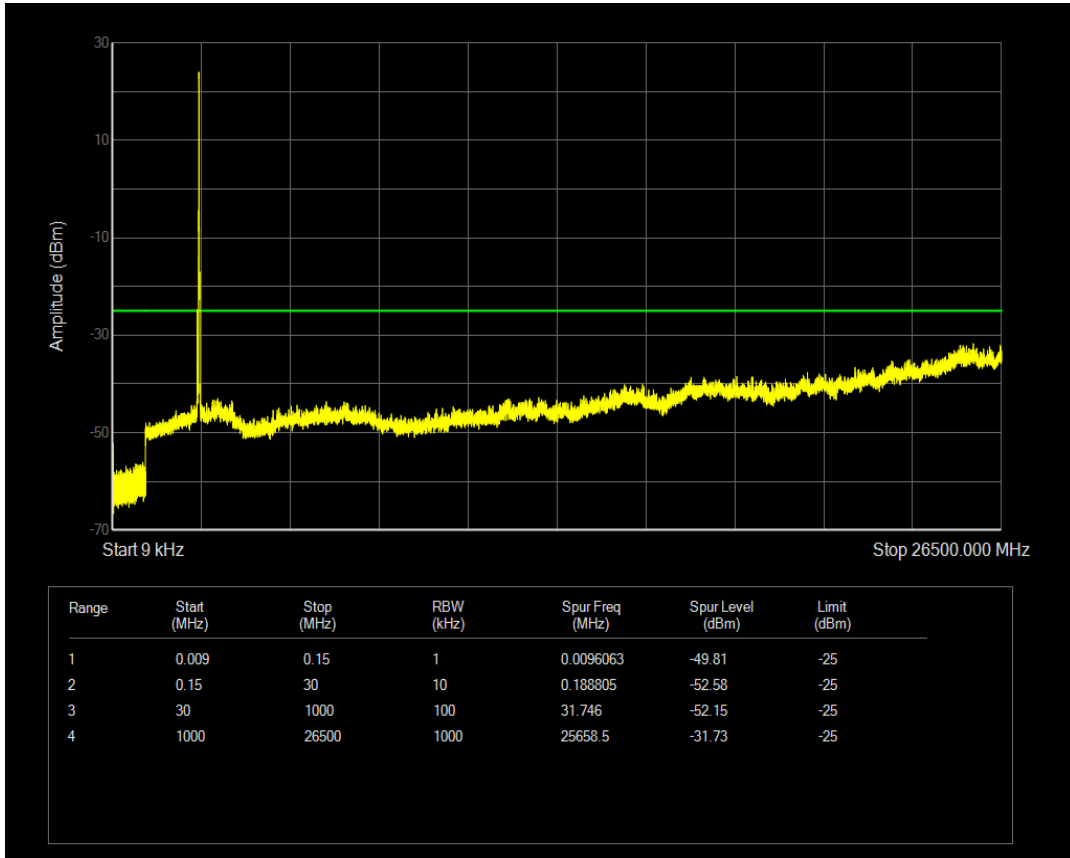

Band41 QPSK BW=10MHz Channel=40620 RB Size=1 Position=#0

Band41 QPSK BW=10MHz Channel=40620 RB Size=50 Position=#0

Band41 16QAM BW=10MHz Channel=40620 RB Size=1 Position=#0

Band41 16QAM BW=10MHz Channel=40620 RB Size=50 Position=#0