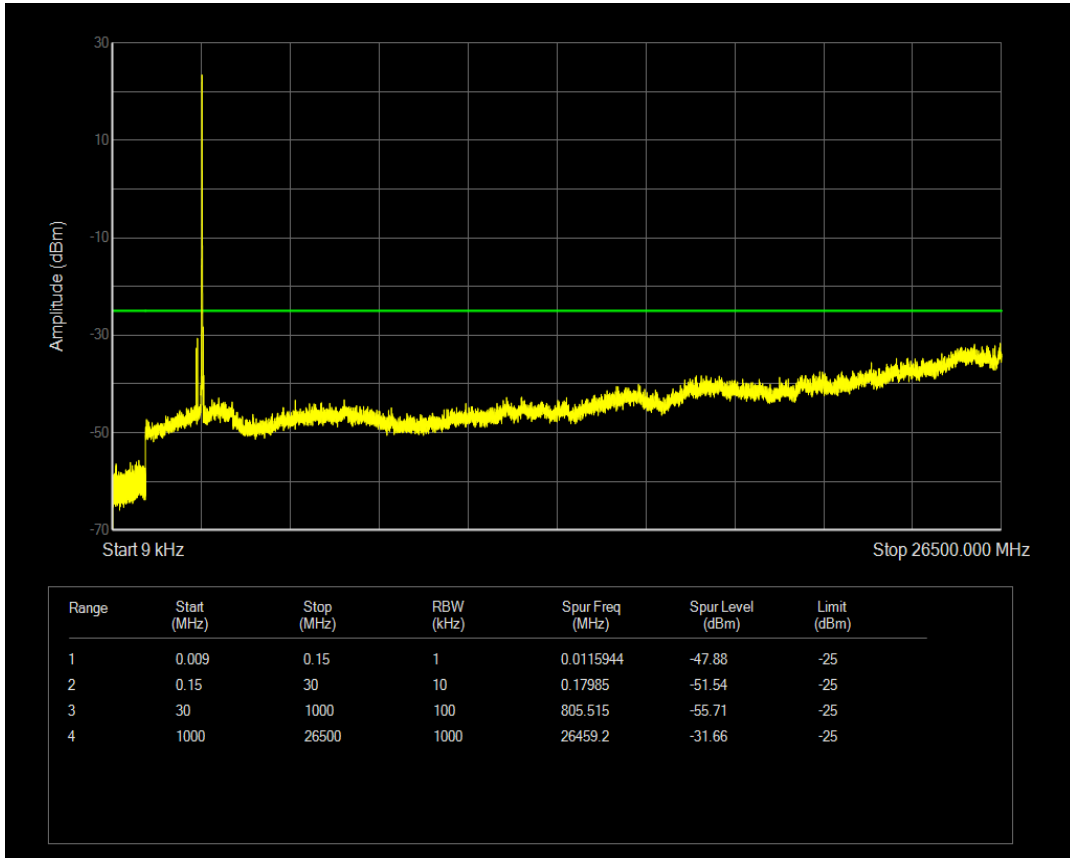

Band41 QPSK BW=10MHz Channel=41540 RB Size=50 Position=#0

Band41 16QAM BW=10MHz Channel=41540 RB Size=1 Position=#0