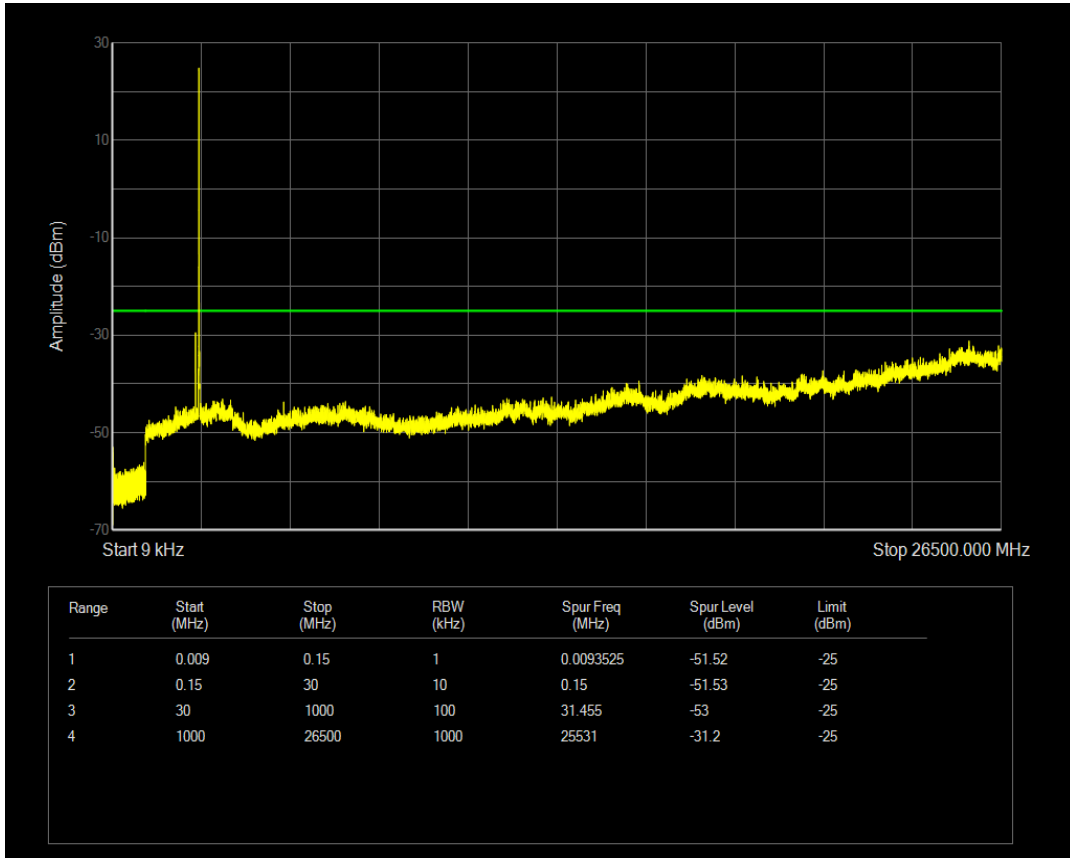

Band41 QPSK BW=5MHz Channel=40620 RB Size=25 Position=#0

Band41 16QAM BW=5MHz Channel=40620 RB Size=1 Position=#0