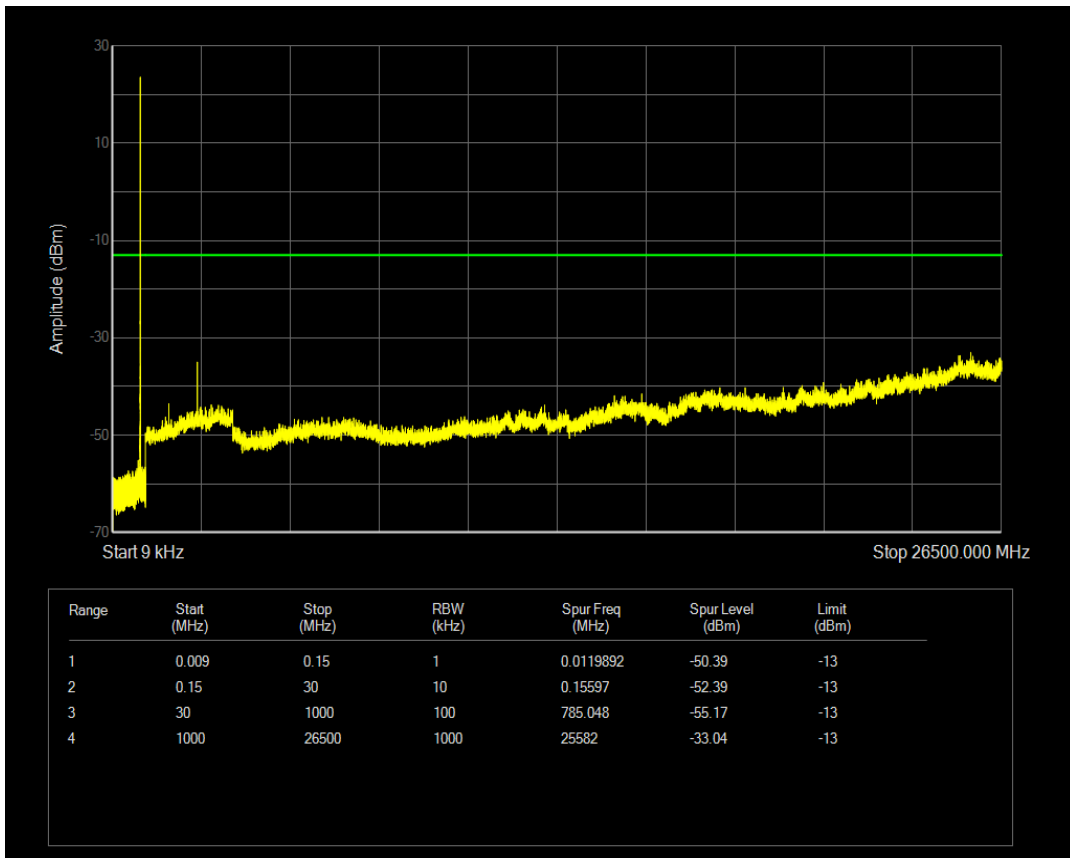

Band5 QPSK BW=1.4MHz Channel=20407 RB Size=1 Position=#0

Band5 QPSK BW=1.4MHz Channel=20407 RB Size=6 Position=#0

Band5 16QAM BW=1.4MHz Channel=20407 RB Size=1 Position=#0

Band5 16QAM BW=1.4MHz Channel=20407 RB Size=6 Position=#0

Band5 QPSK BW=1.4MHz Channel=20525 RB Size=1 Position=#0

Band5 QPSK BW=1.4MHz Channel=20525 RB Size=6 Position=#0

Band5 16QAM BW=1.4MHz Channel=20525 RB Size=1 Position=#0

Band5 16QAM BW=1.4MHz Channel=20525 RB Size=6 Position=#0

Band5 QPSK BW=1.4MHz Channel=20643 RB Size=1 Position=#0

Band5 QPSK BW=1.4MHz Channel=20643 RB Size=6 Position=#0

Band5 16QAM BW=1.4MHz Channel=20643 RB Size=1 Position=#0

Band5 16QAM BW=1.4MHz Channel=20643 RB Size=6 Position=#0