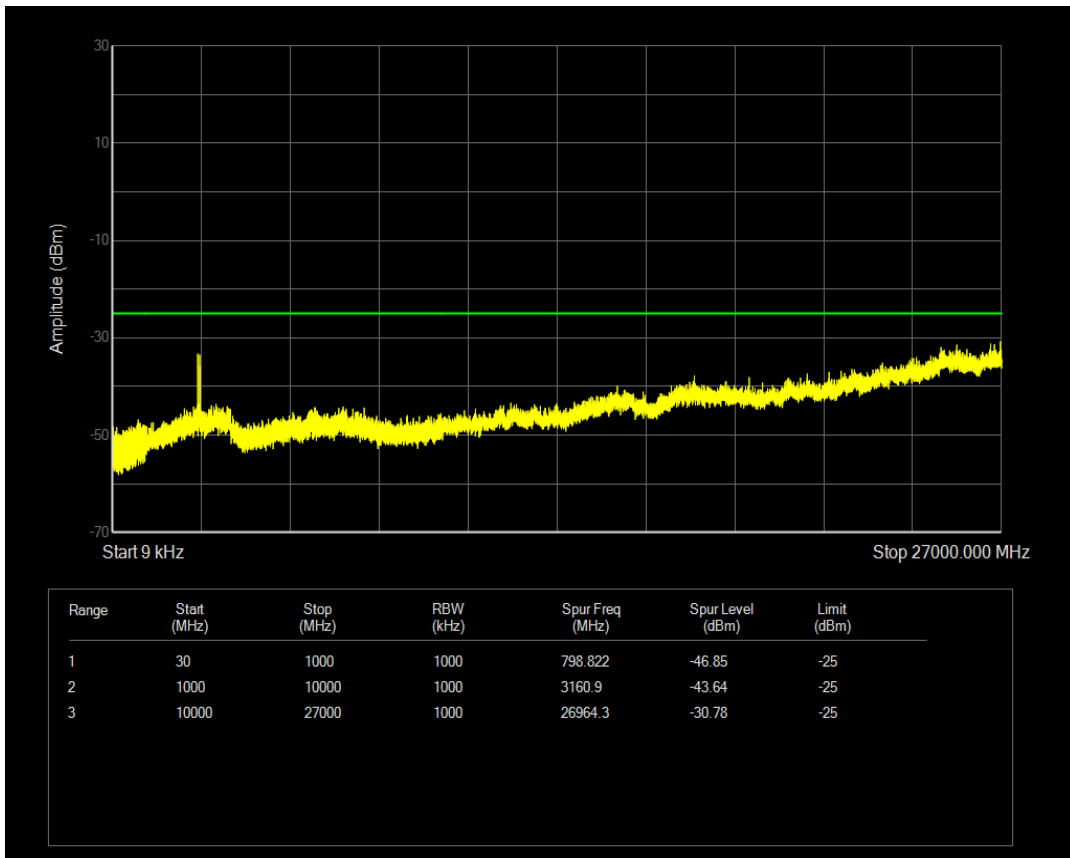

Band38 QPSK BW=15MHz Channel=38000 RB Size=1 Position=#0

Band38 QPSK BW=15MHz Channel=38000 RB Size=75 Position=#0

Band38 16QAM BW=15MHz Channel=38000 RB Size=1 Position=#0

Band38 16QAM BW=15MHz Channel=38000 RB Size=75 Position=#0

Band38 QPSK BW=15MHz Channel=38175 RB Size=1 Position=#0

Band38 QPSK BW=15MHz Channel=38175 RB Size=75 Position=#0

Band38 16QAM BW=15MHz Channel=38175 RB Size=1 Position=#0

Band38 16QAM BW=15MHz Channel=38175 RB Size=75 Position=#0