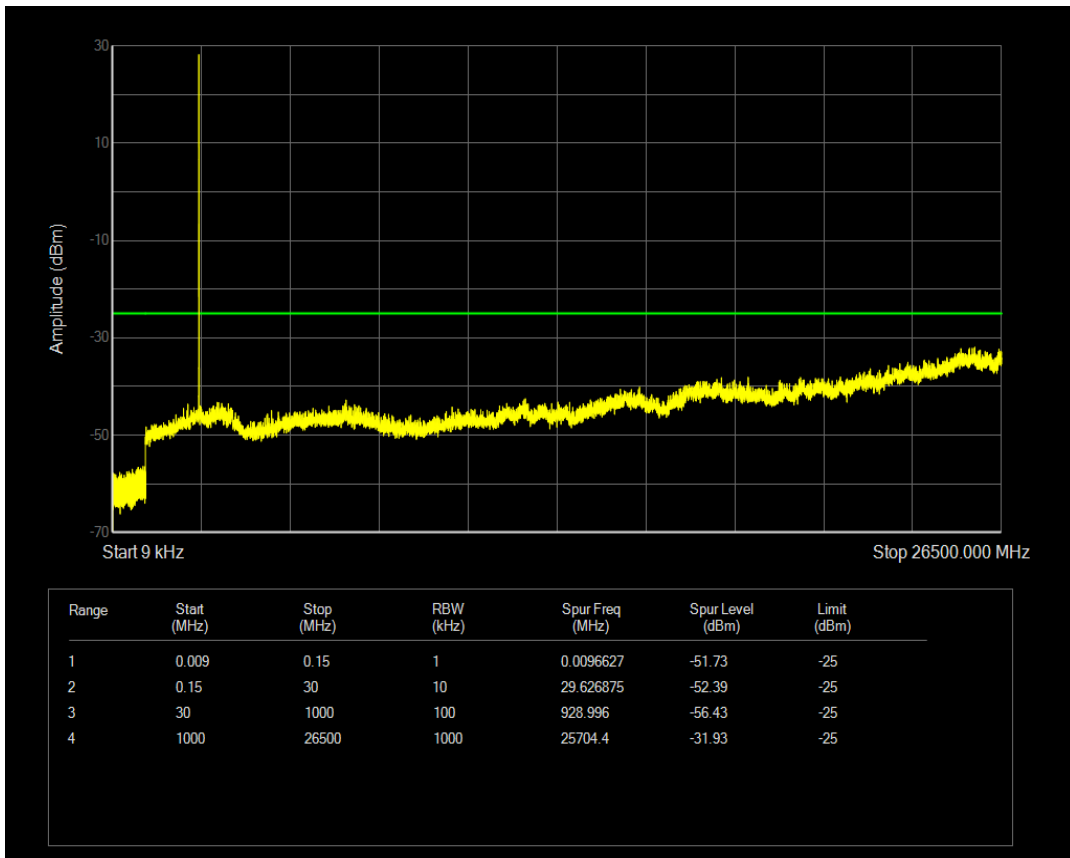

Band41 QPSK BW=5MHz Channel=40620 RB Size=1 Position=#0

Band41 QPSK BW=5MHz Channel=40620 RB Size=25 Position=#0