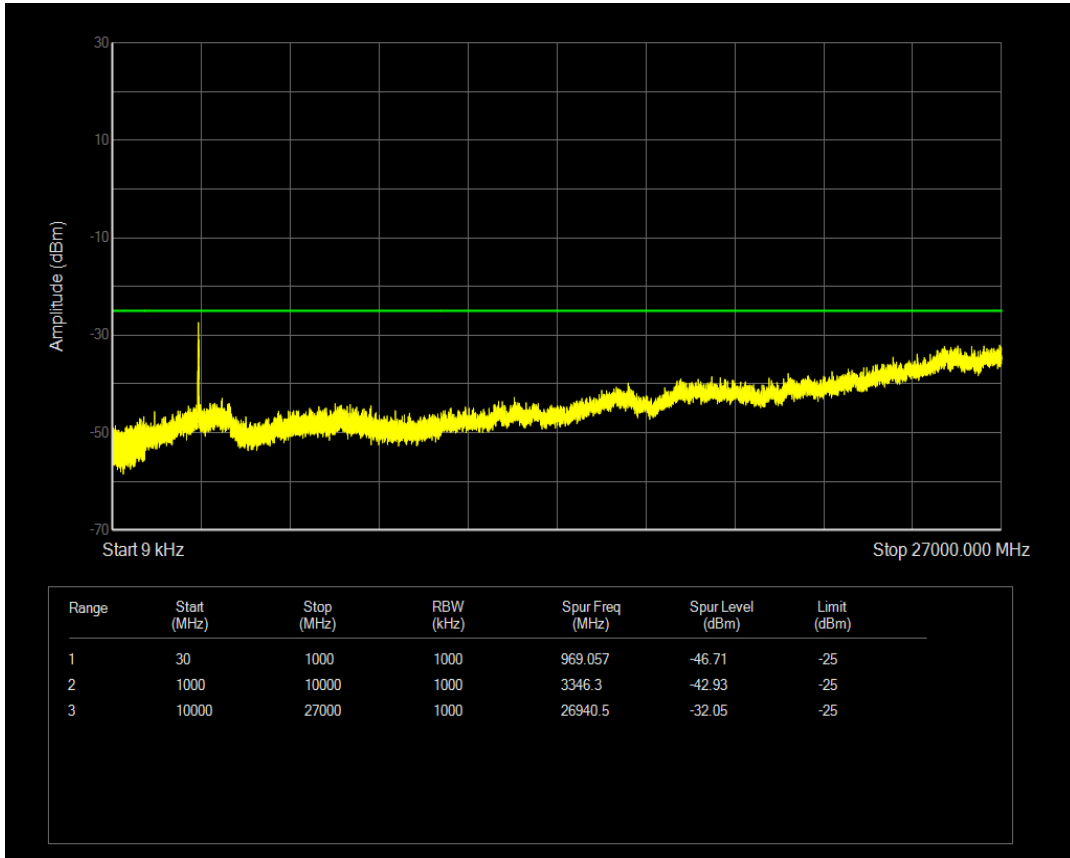

Band38 QPSK BW=15MHz Channel=38175 RB Size=75 Position=#0

Band38 16QAM BW=15MHz Channel=38175 RB Size=1 Position=#0