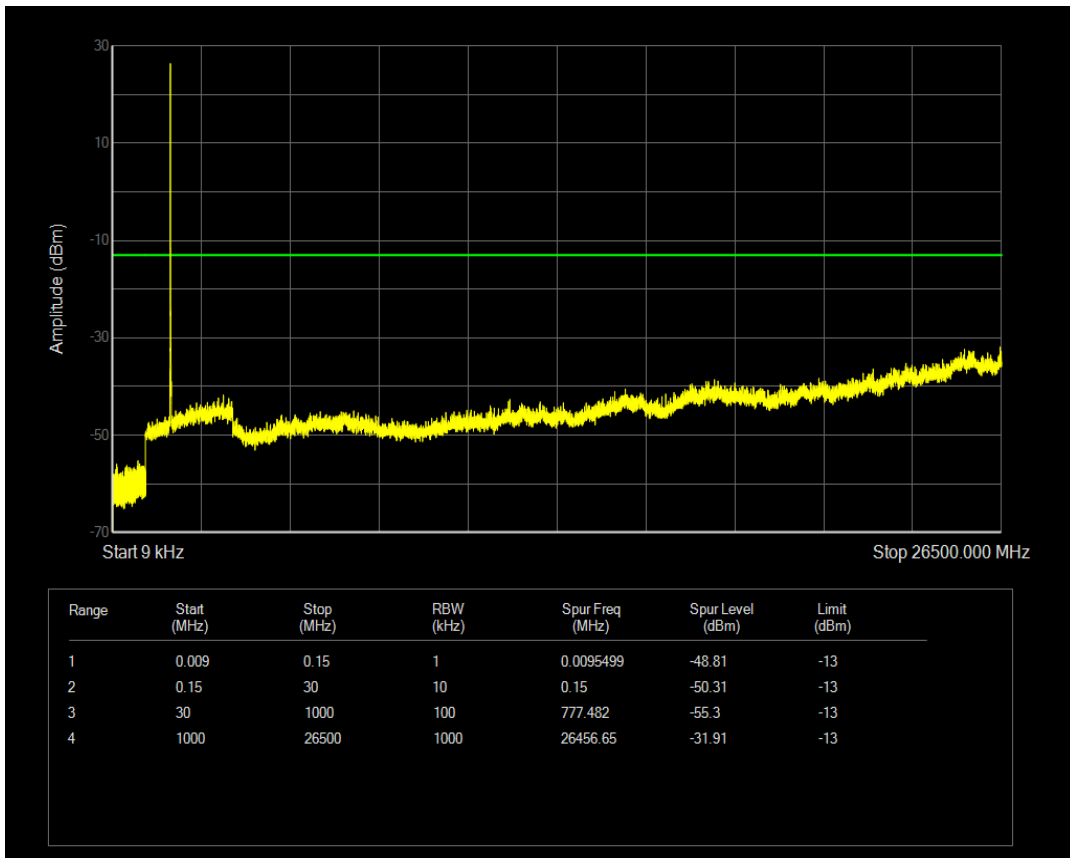

Band4 16QAM BW=15MHz Channel=20325 RB Size=1 Position=#0

Band4 16QAM BW=15MHz Channel=20325 RB Size=75 Position=#0