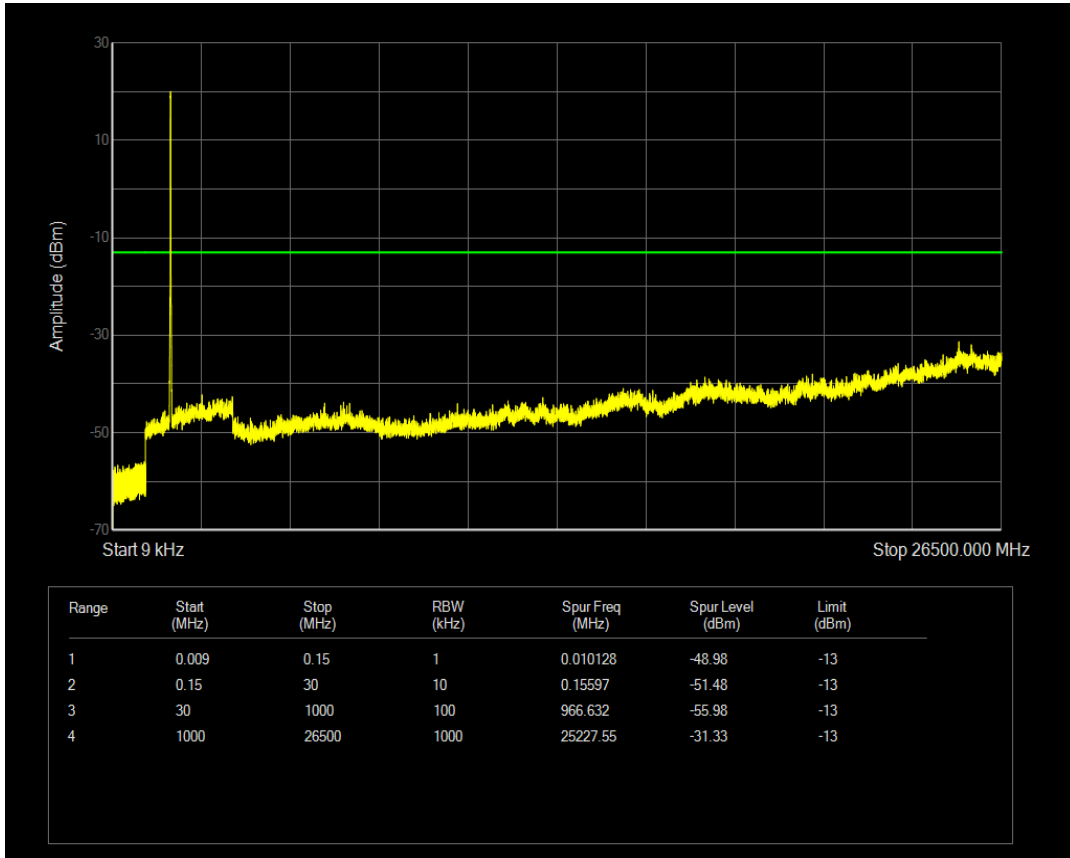

Band4 QPSK BW=15MHz Channel=20325 RB Size=75 Position=#0

Band4 16QAM BW=15MHz Channel=20325 RB Size=1 Position=#0