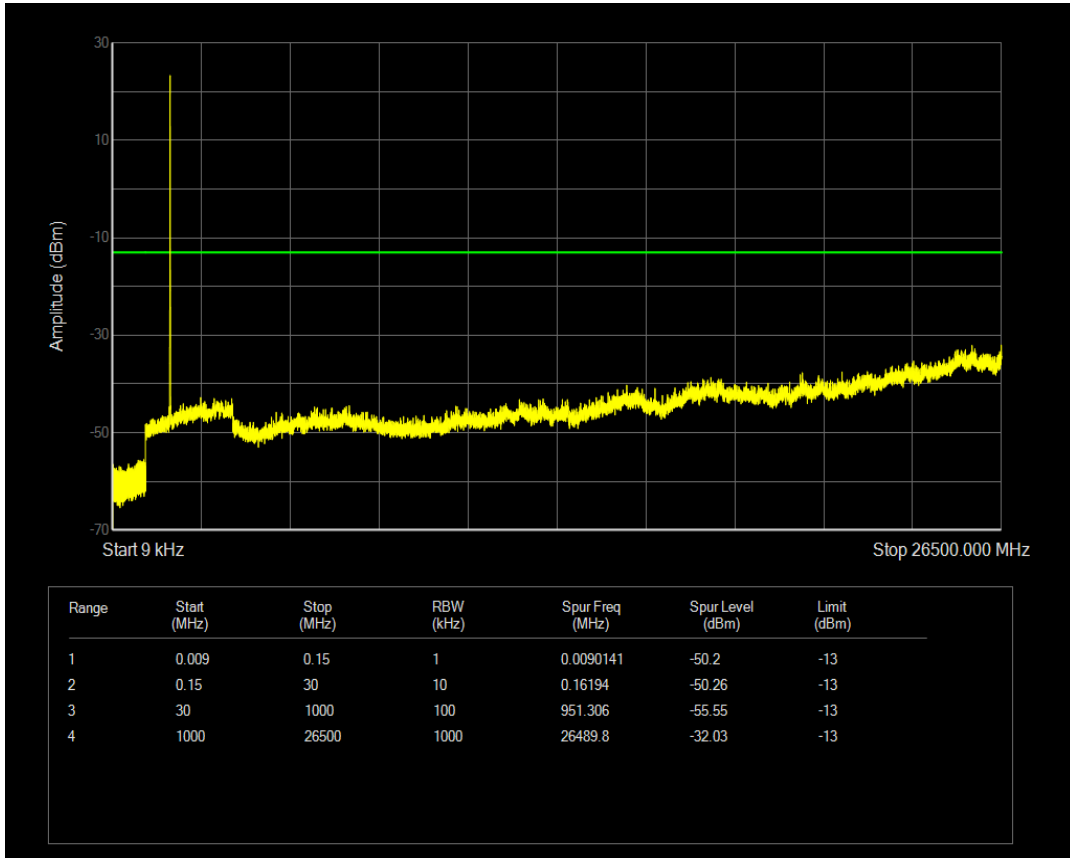

Band4 QPSK BW=5MHz Channel=20175 RB Size=1 Position=#0

Band4 QPSK BW=5MHz Channel=20175 RB Size=25 Position=#0

Band4 16QAM BW=5MHz Channel=20175 RB Size=1 Position=#0

Band4 16QAM BW=5MHz Channel=20175 RB Size=25 Position=#0