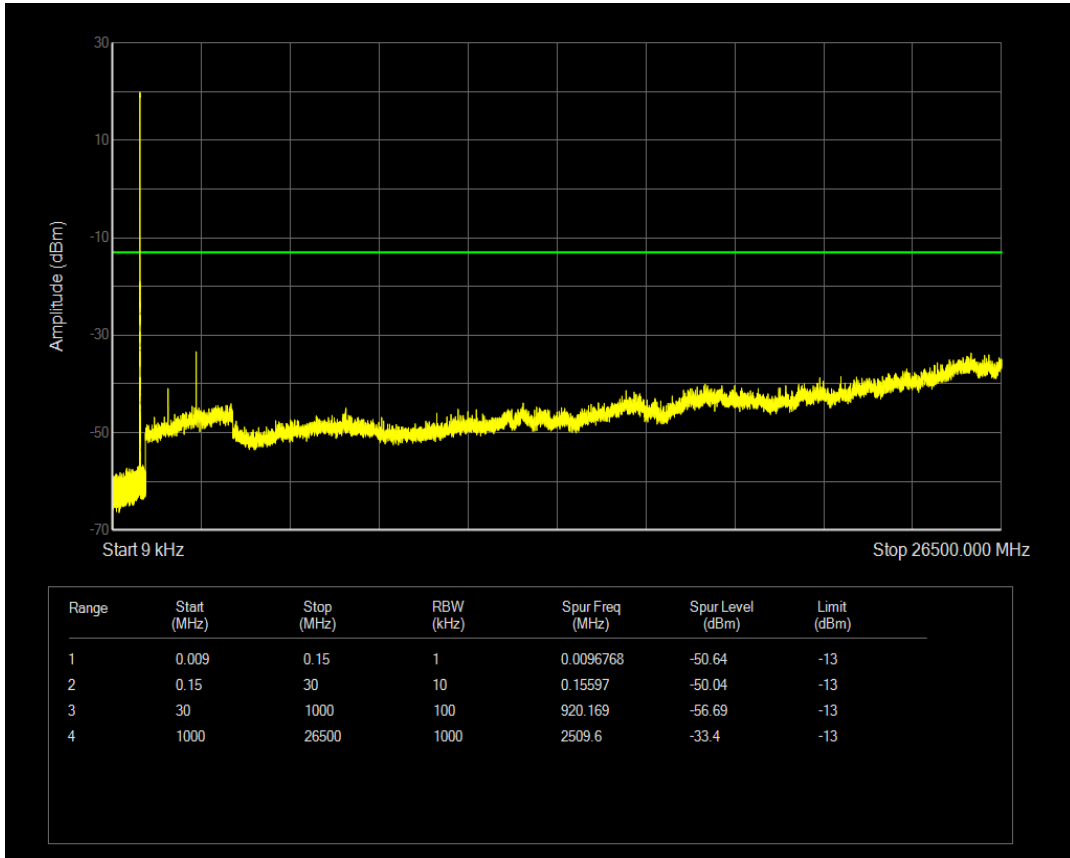

Band5 QPSK BW=1.4MHz Channel=20407 RB Size=1 Position=#0

Band5 QPSK BW=1.4MHz Channel=20407 RB Size=6 Position=#0

Band5 16QAM BW=1.4MHz Channel=20407 RB Size=1 Position=#0

Band5 16QAM BW=1.4MHz Channel=20407 RB Size=6 Position=#0

Band5 QPSK BW=1.4MHz Channel=20525 RB Size=1 Position=#0

Band5 QPSK BW=1.4MHz Channel=20525 RB Size=6 Position=#0

Band5 16QAM BW=1.4MHz Channel=20525 RB Size=1 Position=#0

Band5 16QAM BW=1.4MHz Channel=20525 RB Size=6 Position=#0

Band5 QPSK BW=1.4MHz Channel=20643 RB Size=1 Position=#0

Band5 QPSK BW=1.4MHz Channel=20643 RB Size=6 Position=#0

Band5 16QAM BW=1.4MHz Channel=20643 RB Size=1 Position=#0

Band5 16QAM BW=1.4MHz Channel=20643 RB Size=6 Position=#0