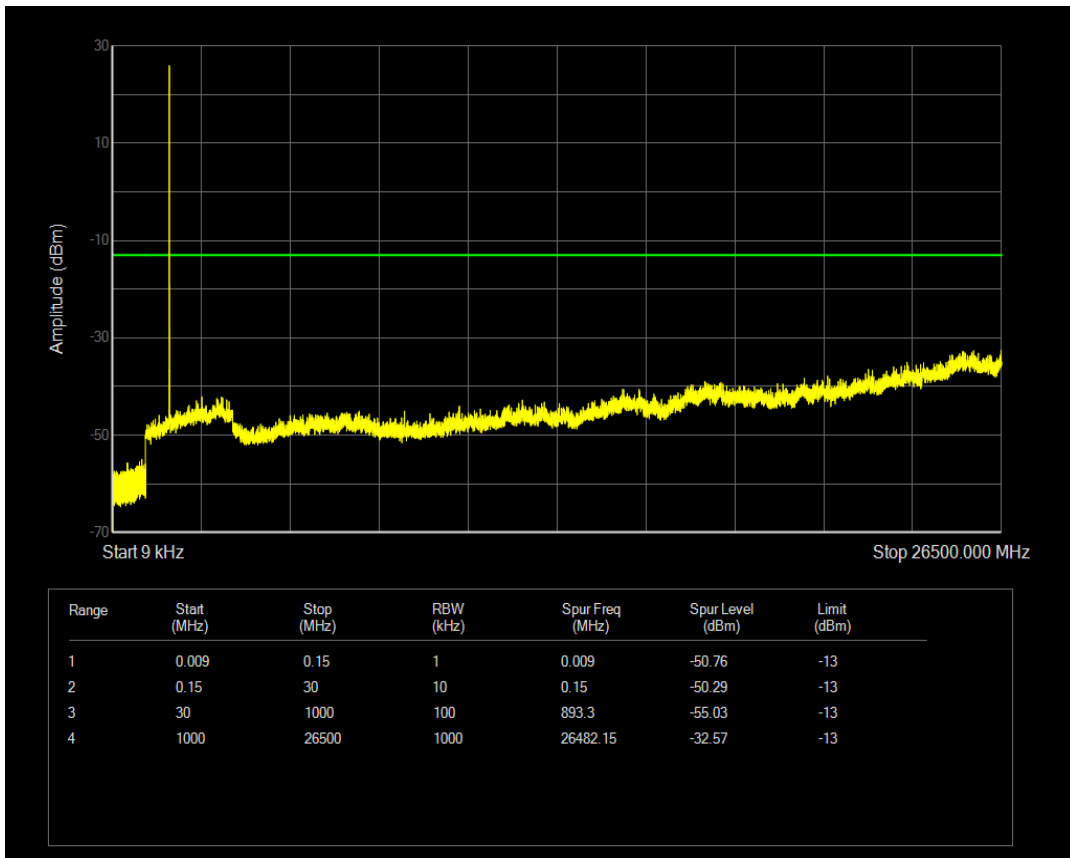

Band4 QPSK BW=5MHz Channel=19975 RB Size=1 Position=#0

Band4 QPSK BW=5MHz Channel=19975 RB Size=25 Position=#0