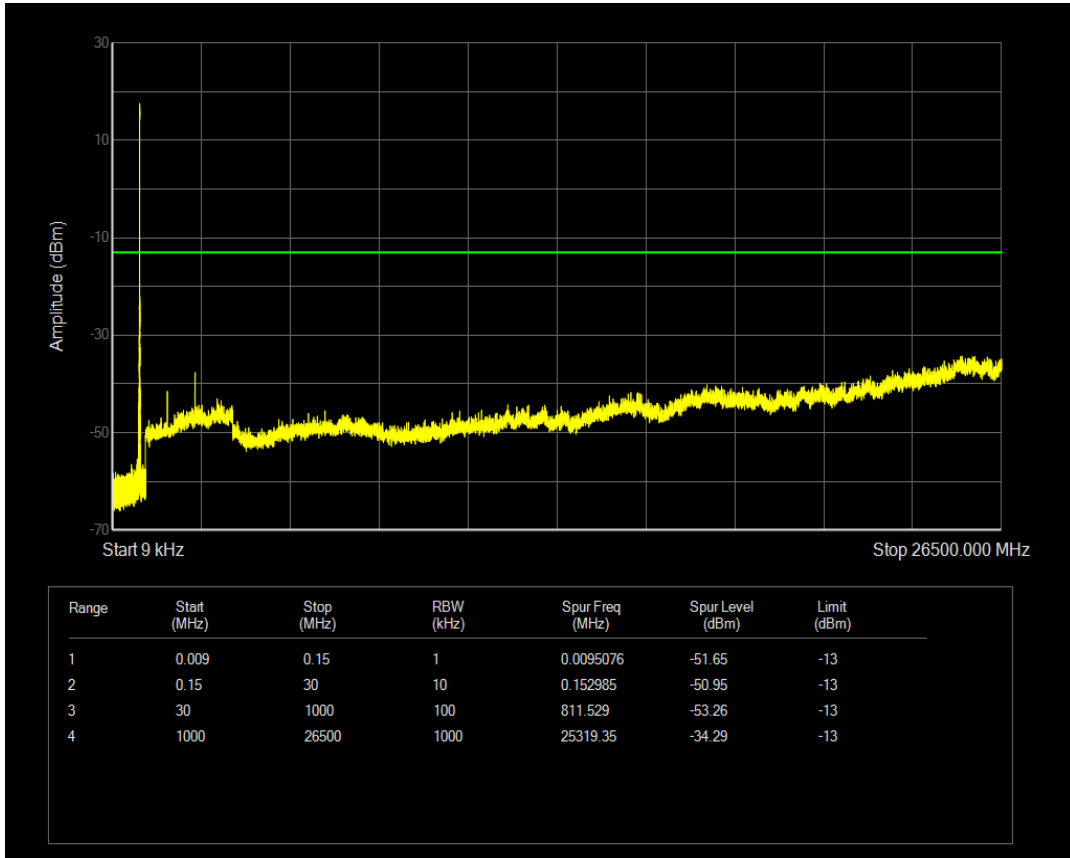

Band5 QPSK BW=3MHz Channel=20415 RB Size=15 Position=#0

Band5 16QAM BW=3MHz Channel=20415 RB Size=1 Position=#0