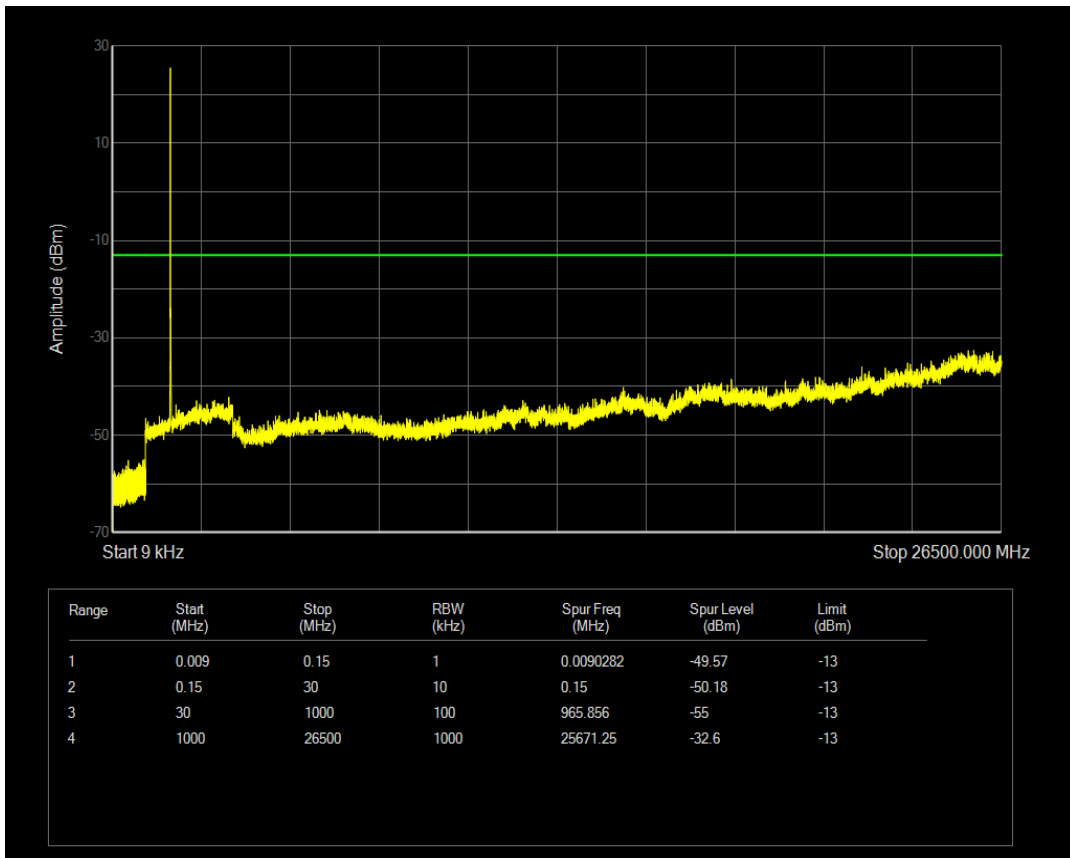

Band4 QPSK BW=15MHz Channel=20325 RB Size=1 Position=#0

Band4 QPSK BW=15MHz Channel=20325 RB Size=75 Position=#0