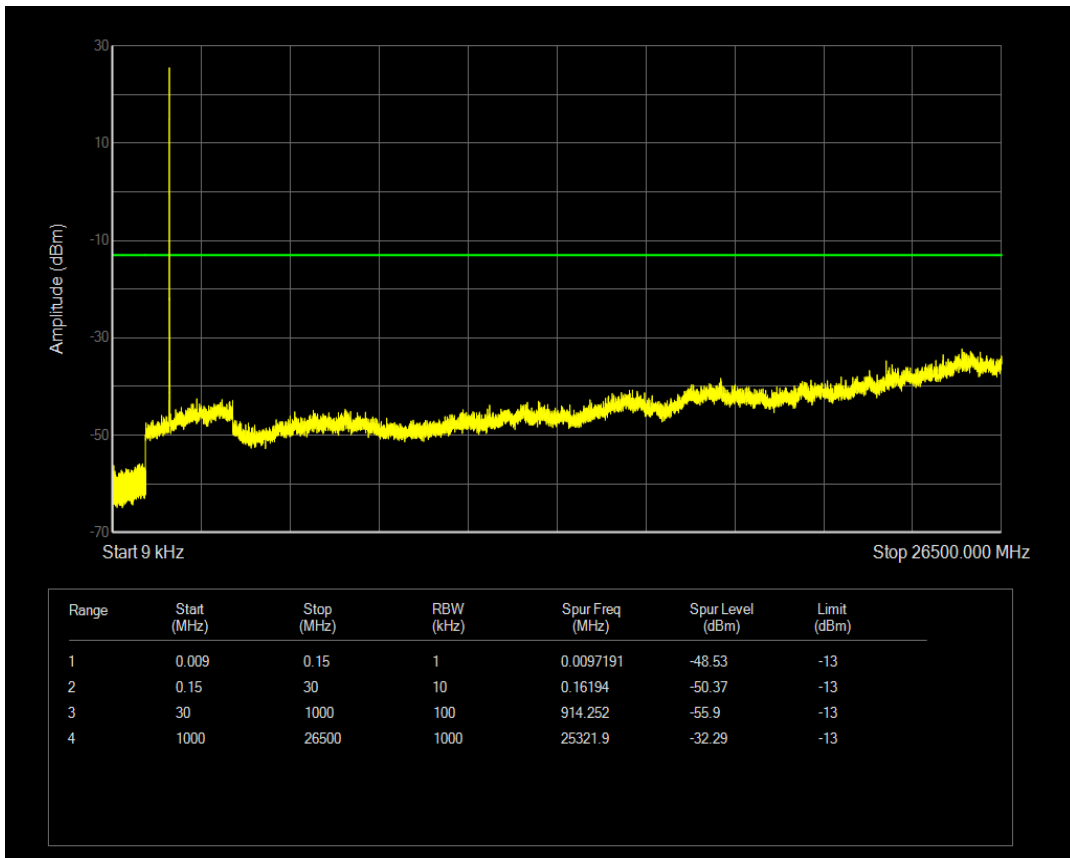

Band4 QPSK BW=5MHz Channel=20375 RB Size=1 Position=#0

Band4 QPSK BW=5MHz Channel=20375 RB Size=25 Position=#0

Band4 16QAM BW=5MHz Channel=20375 RB Size=1 Position=#0

Band4 16QAM BW=5MHz Channel=20375 RB Size=25 Position=#0

Band4 QPSK BW=10MHz Channel=20000 RB Size=1 Position=#0

Band4 QPSK BW=10MHz Channel=20000 RB Size=50 Position=#0

Band4 16QAM BW=10MHz Channel=20000 RB Size=1 Position=#0

Band4 16QAM BW=10MHz Channel=20000 RB Size=50 Position=#0