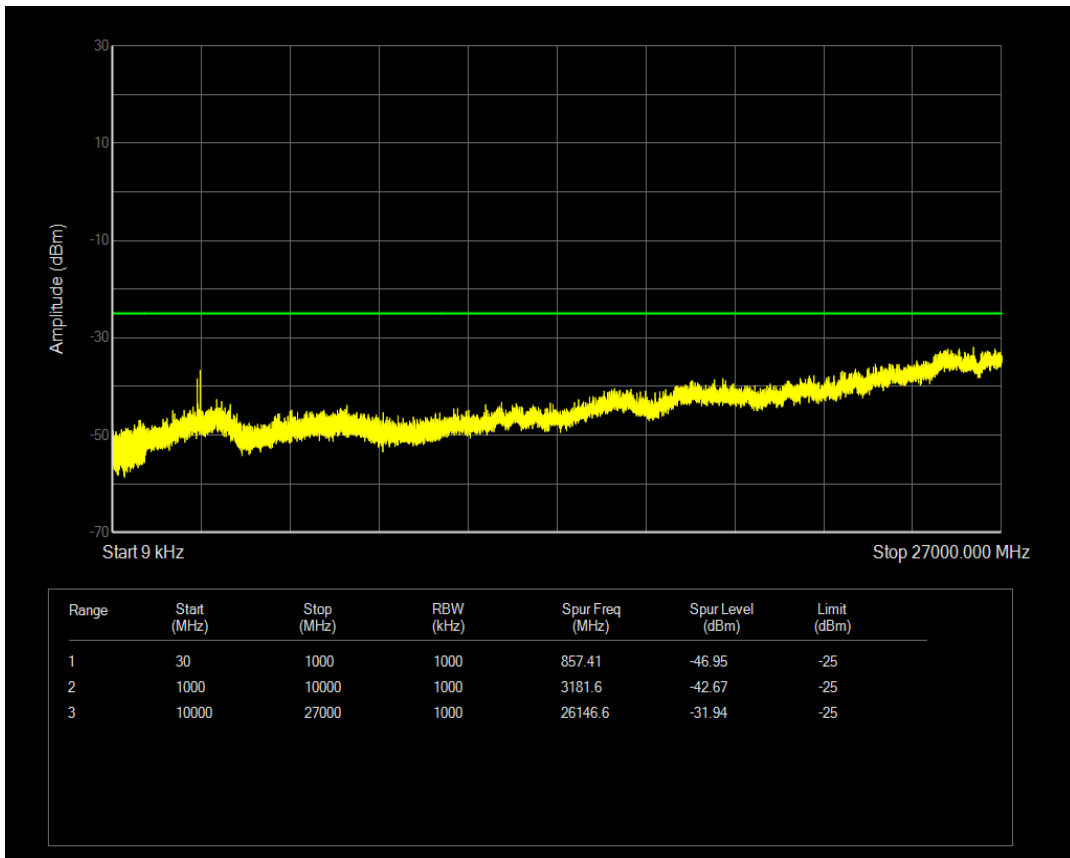

Band38 QPSK BW=15MHz Channel=37825 RB Size=1 Position=#0

Band38 QPSK BW=15MHz Channel=37825 RB Size=75 Position=#0

Band38 16QAM BW=15MHz Channel=37825 RB Size=1 Position=#0

Band38 16QAM BW=15MHz Channel=37825 RB Size=75 Position=#0

Band38 QPSK BW=15MHz Channel=38000 RB Size=1 Position=#0

Band38 QPSK BW=15MHz Channel=38000 RB Size=75 Position=#0

Band38 16QAM BW=15MHz Channel=38000 RB Size=1 Position=#0

Band38 16QAM BW=15MHz Channel=38000 RB Size=75 Position=#0