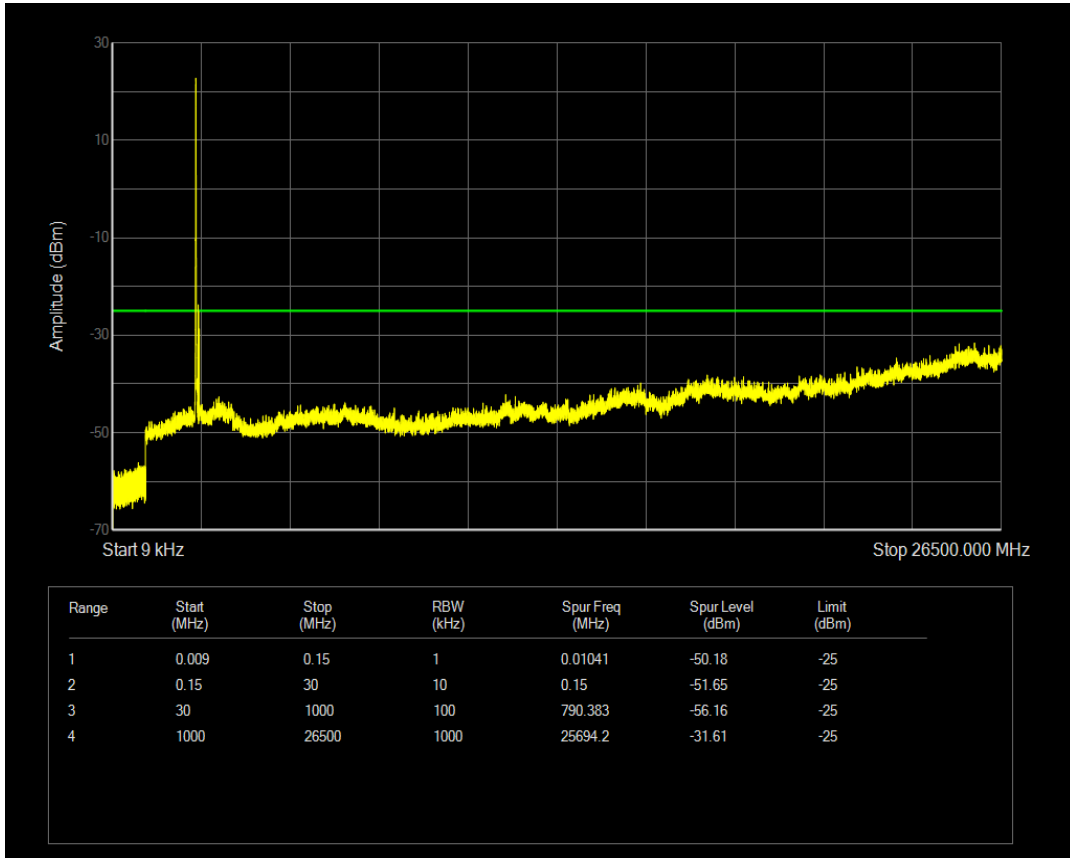

Band41 QPSK BW=10MHz Channel=39700 RB Size=50 Position=#0

Band41 16QAM BW=10MHz Channel=39700 RB Size=1 Position=#0