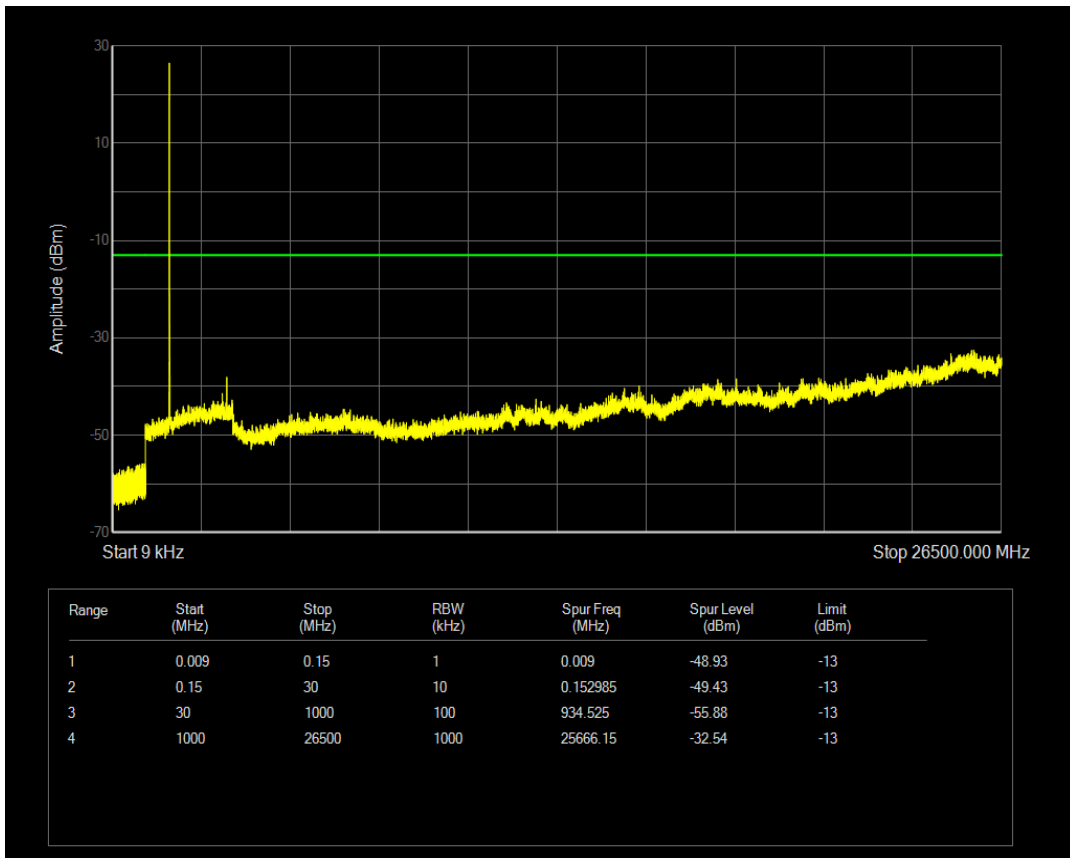

Band4 QPSK BW=5MHz Channel=20375 RB Size=1 Position=#0

Band4 QPSK BW=5MHz Channel=20375 RB Size=25 Position=#0

Band4 16QAM BW=5MHz Channel=20375 RB Size=1 Position=#0

Band4 16QAM BW=5MHz Channel=20375 RB Size=25 Position=#0

Band4 QPSK BW=10MHz Channel=20000 RB Size=1 Position=#0

Band4 QPSK BW=10MHz Channel=20000 RB Size=50 Position=#0

Band4 16QAM BW=10MHz Channel=20000 RB Size=1 Position=#0

Band4 16QAM BW=10MHz Channel=20000 RB Size=50 Position=#0