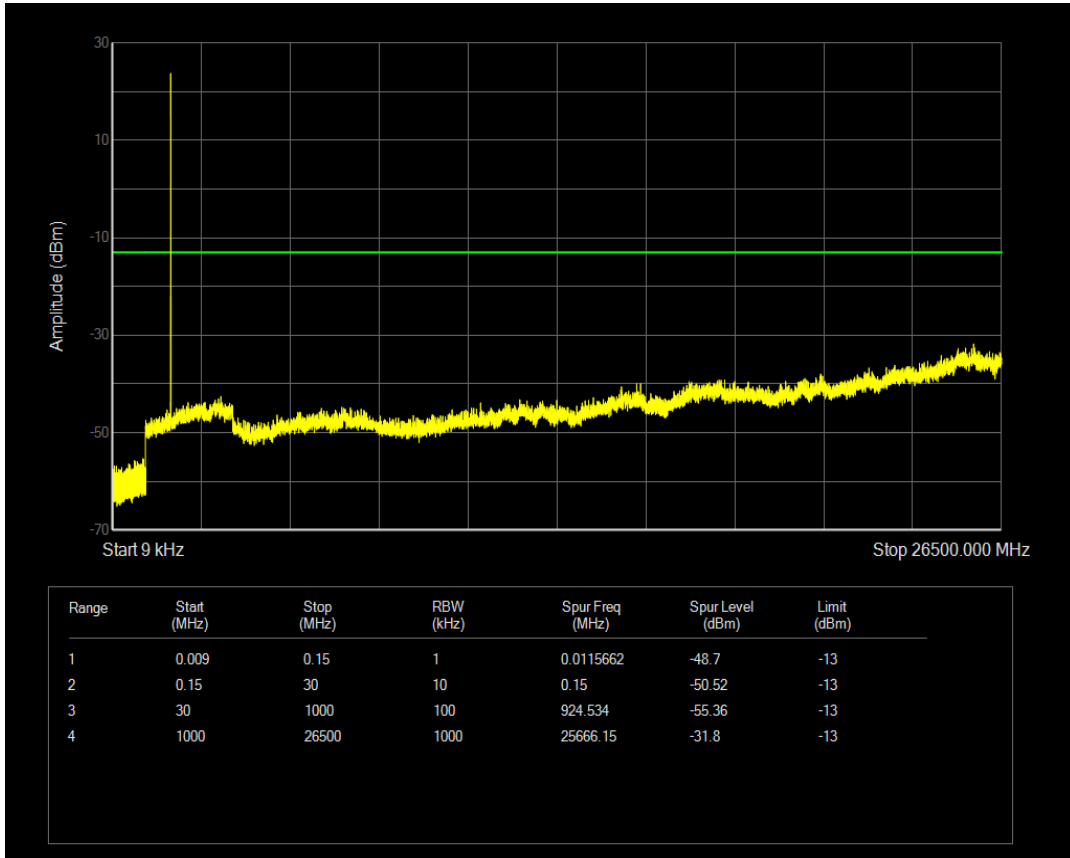

Band4 QPSK BW=3MHz Channel=20385 RB Size=15 Position=#0

Band4 16QAM BW=3MHz Channel=20385 RB Size=1 Position=#0