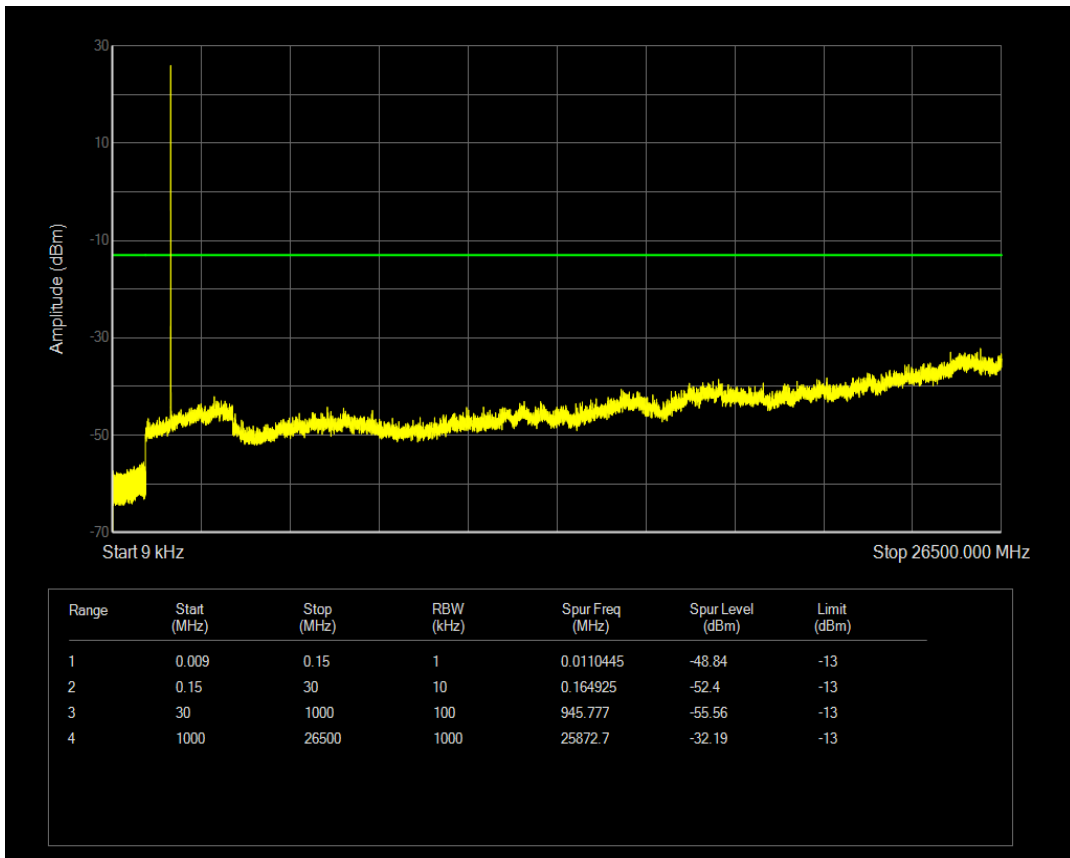

Band4 16QAM BW=3MHz Channel=20385 RB Size=1 Position=#0

Band4 16QAM BW=3MHz Channel=20385 RB Size=15 Position=#0