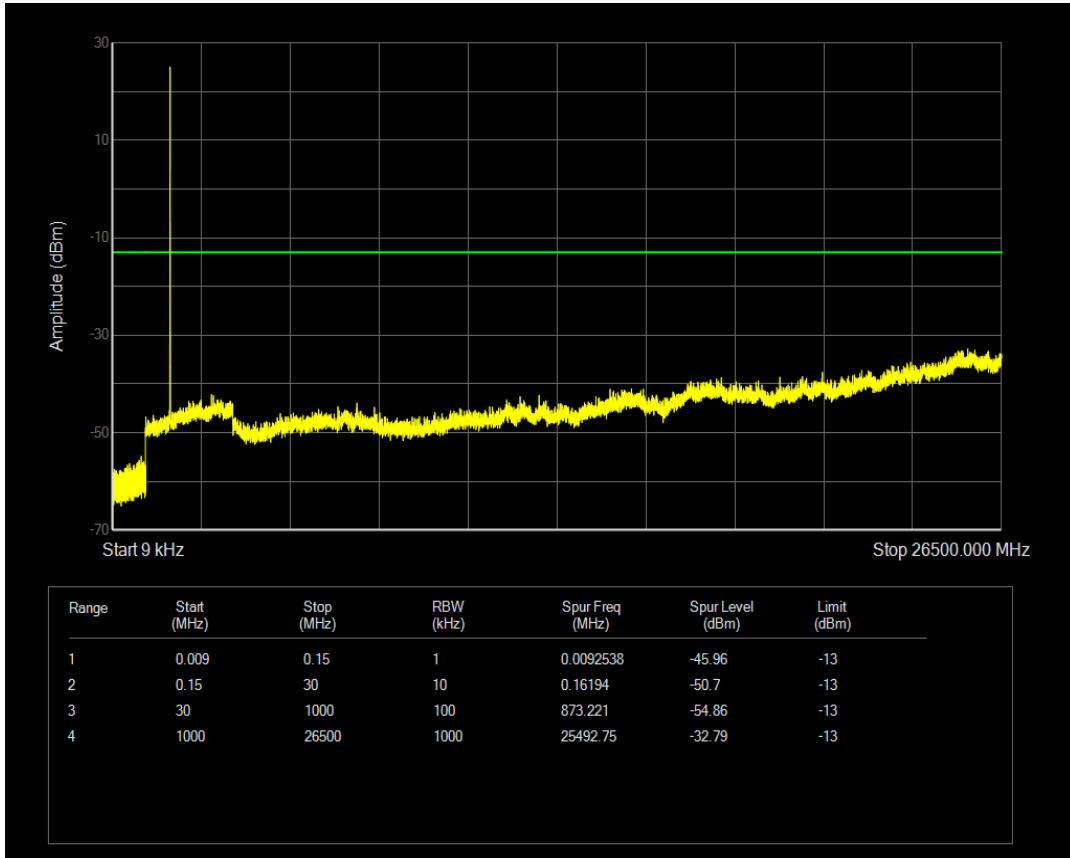

Band4 QPSK BW=3MHz Channel=20175 RB Size=15 Position=#0

Band4 QPSK BW=3MHz Channel=20175 RB Size=1 Position=#0

Band4 16QAM BW=3MHz Channel=20175 RB Size=1 Position=#0

Band4 16QAM BW=3MHz Channel=20175 RB Size=15 Position=#0