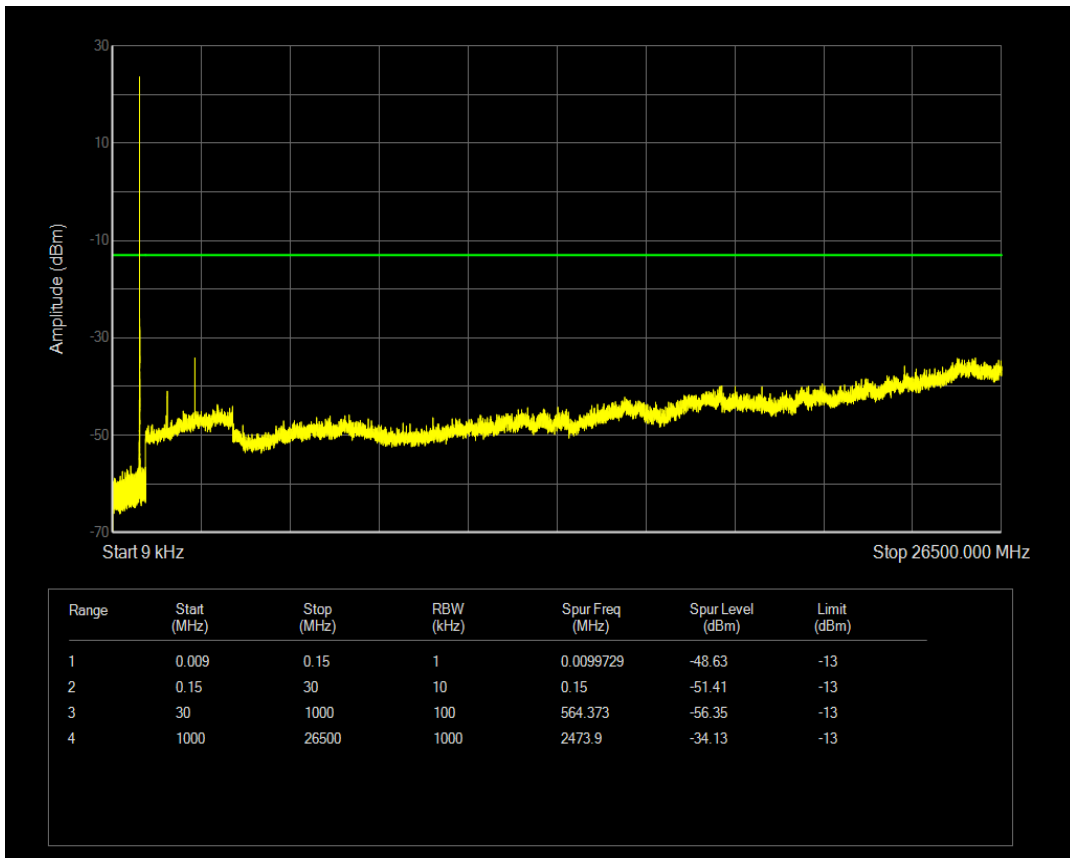

Band5 QPSK BW=3MHz Channel=20415 RB Size=1 Position=#0

Band5 QPSK BW=3MHz Channel=20415 RB Size=15 Position=#0