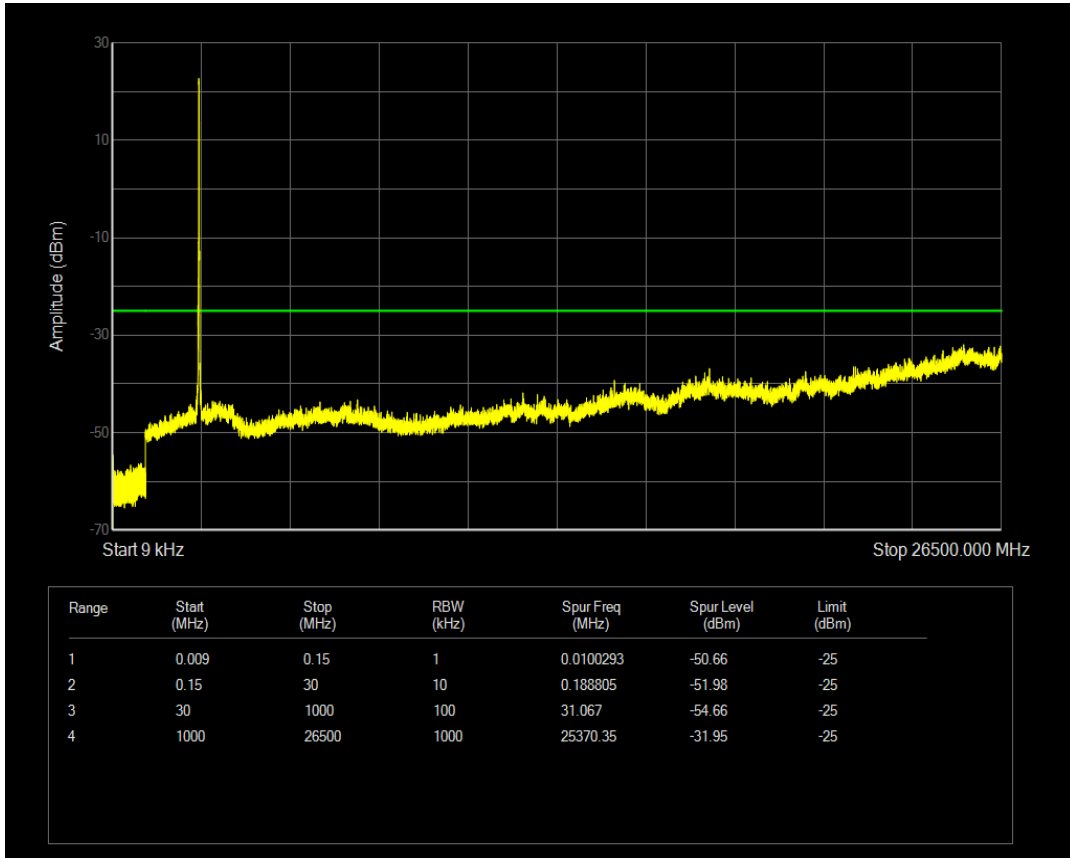

Band41 QPSK BW=15MHz Channel=40620 RB Size=1 Position=#0

Band41 QPSK BW=15MHz Channel=40620 RB Size=75 Position=#0

Band41 16QAM BW=15MHz Channel=40620 RB Size=1 Position=#0

Band41 16QAM BW=15MHz Channel=40620 RB Size=75 Position=#0