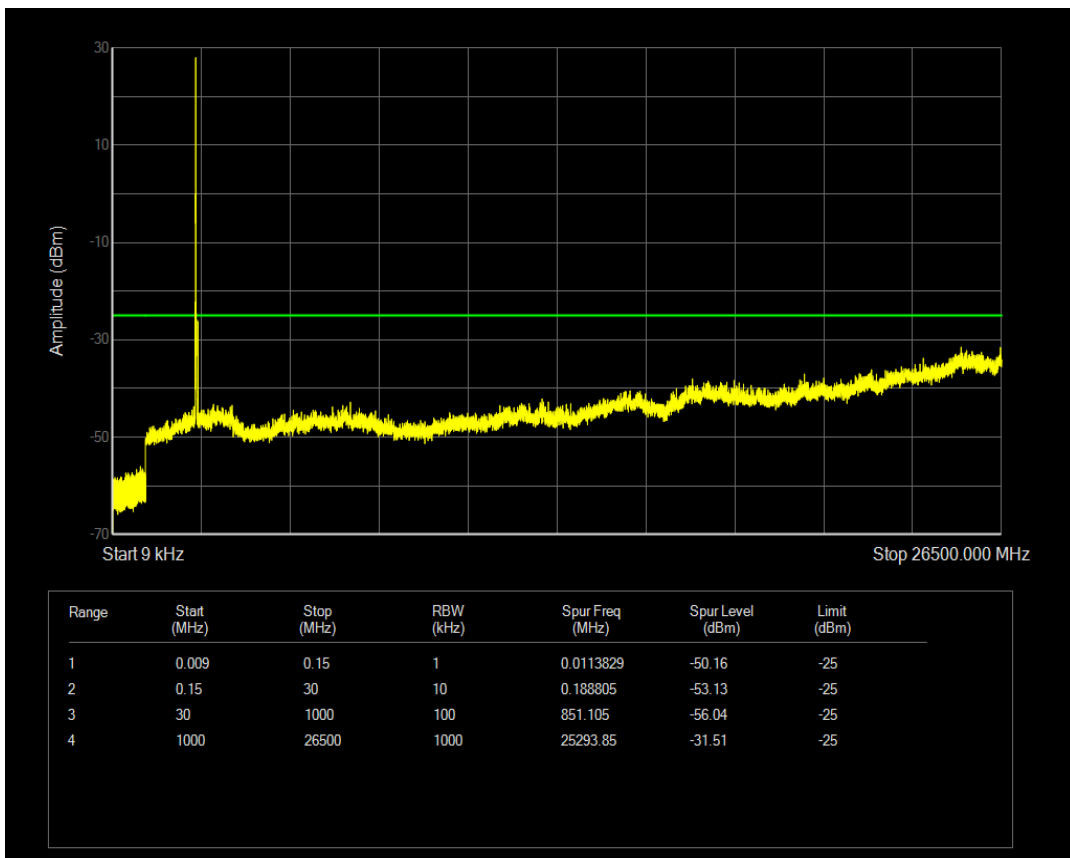

Band41 16QAM BW=15MHz Channel=39725 RB Size=1 Position=#0

Band41 16QAM BW=15MHz Channel=39725 RB Size=75 Position=#0