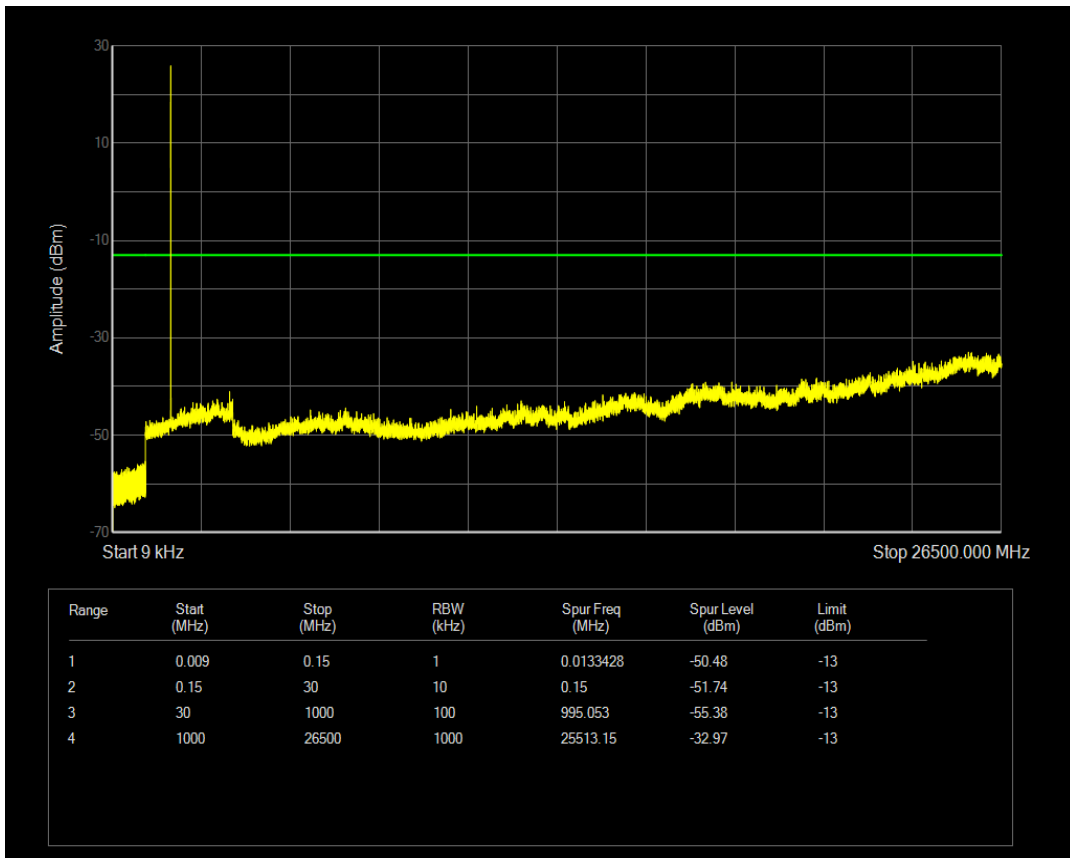

Band4 QPSK BW=1.4MHz Channel=20393 RB Size=1 Position=#0

Band4 QPSK BW=1.4MHz Channel=20393 RB Size=6 Position=#0