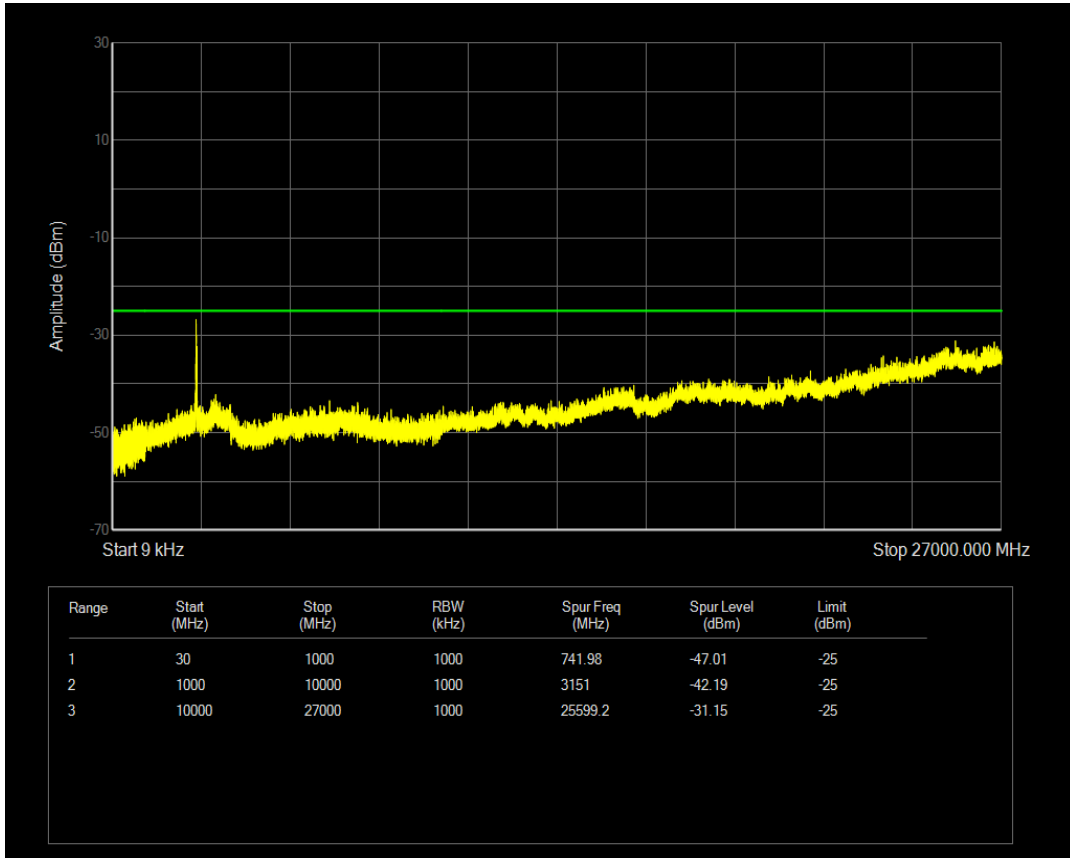

Band38 QPSK BW=15MHz Channel=38175 RB Size=1 Position=#0

Band38 QPSK BW=15MHz Channel=38175 RB Size=75 Position=#0

Band38 16QAM BW=15MHz Channel=38175 RB Size=1 Position=#0

Band38 16QAM BW=15MHz Channel=38175 RB Size=75 Position=#0

Band38 QPSK BW=20MHz Channel=37850 RB Size=1 Position=#0

Band38 QPSK BW=20MHz Channel=37850 RB Size=100 Position=#0

Band38 16QAM BW=20MHz Channel=37850 RB Size=1 Position=#0

Band38 16QAM BW=20MHz Channel=37850 RB Size=100 Position=#0