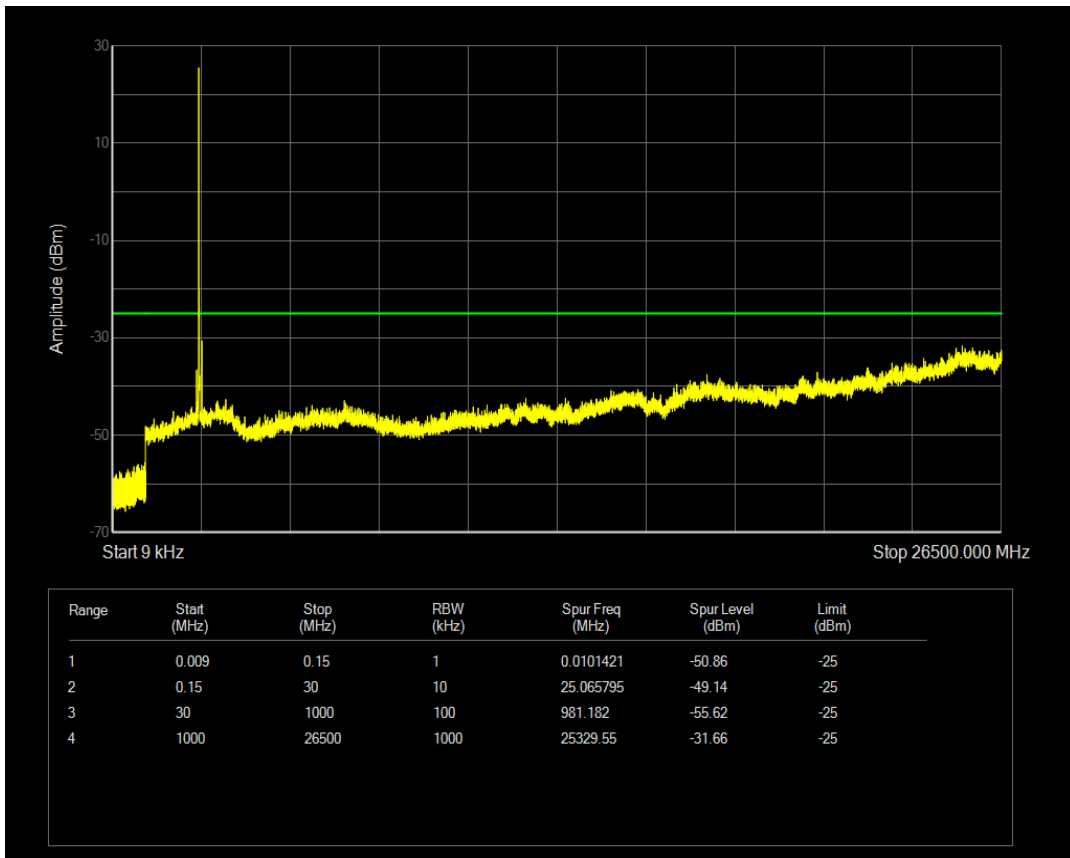

Band41 16QAM BW=15MHz Channel=40620 RB Size=1 Position=#0

Band41 16QAM BW=15MHz Channel=40620 RB Size=75 Position=#0