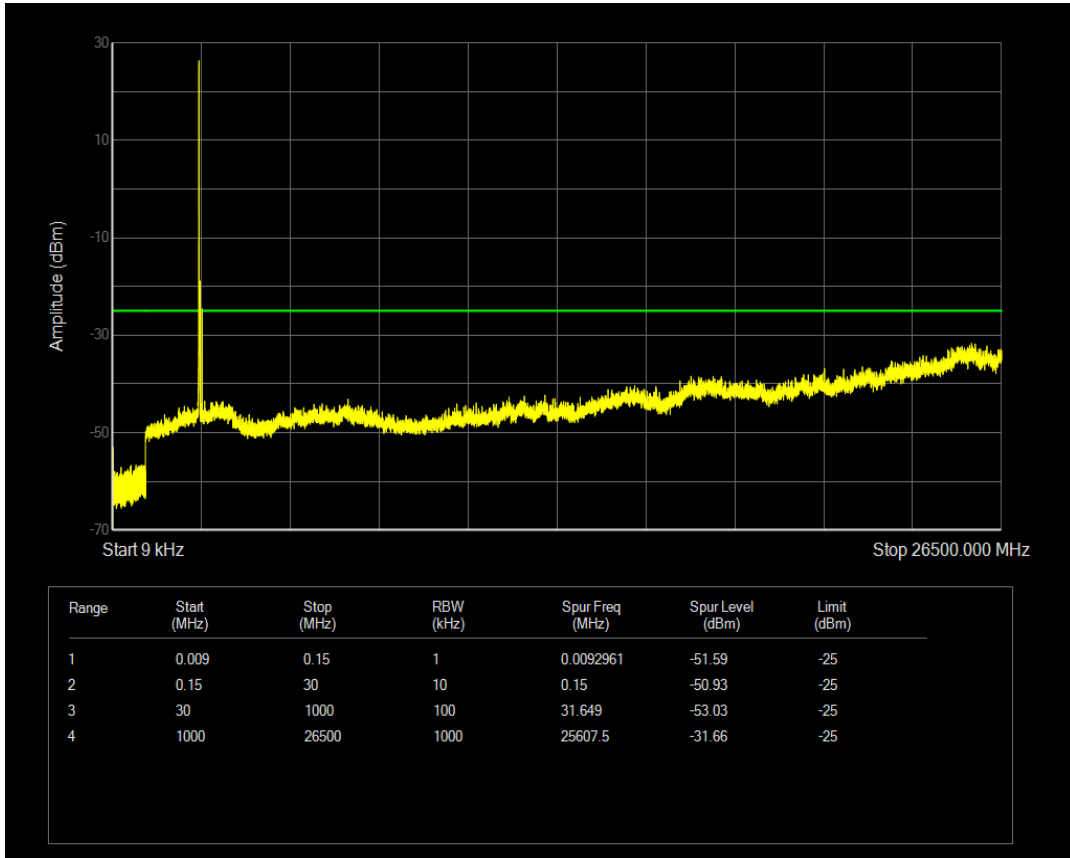

Band41 QPSK BW=5MHz Channel=40620 RB Size=1 Position=#0

Band41 QPSK BW=5MHz Channel=40620 RB Size=25 Position=#0

Band41 16QAM BW=5MHz Channel=40620 RB Size=1 Position=#0

Band41 16QAM BW=5MHz Channel=40620 RB Size=25 Position=#0