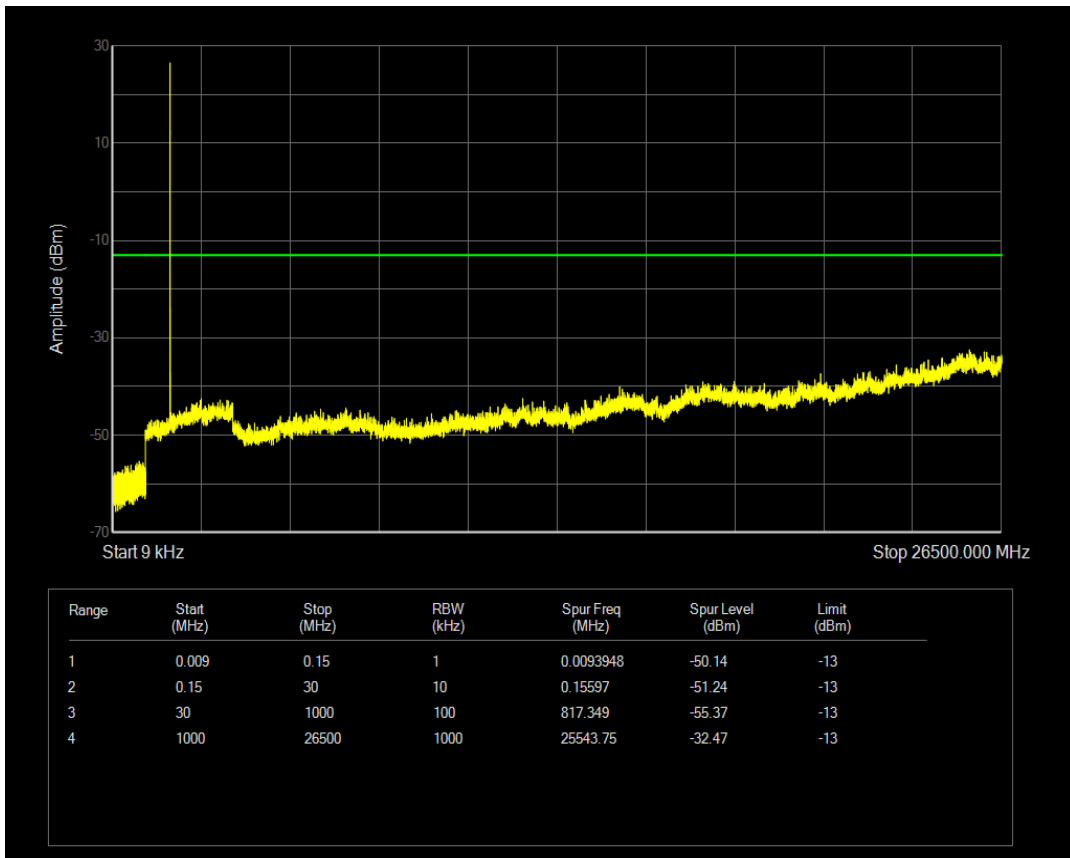

Band4 16QAM BW=3MHz Channel=20175 RB Size=1 Position=#0

Band4 16QAM BW=3MHz Channel=20175 RB Size=15 Position=#0