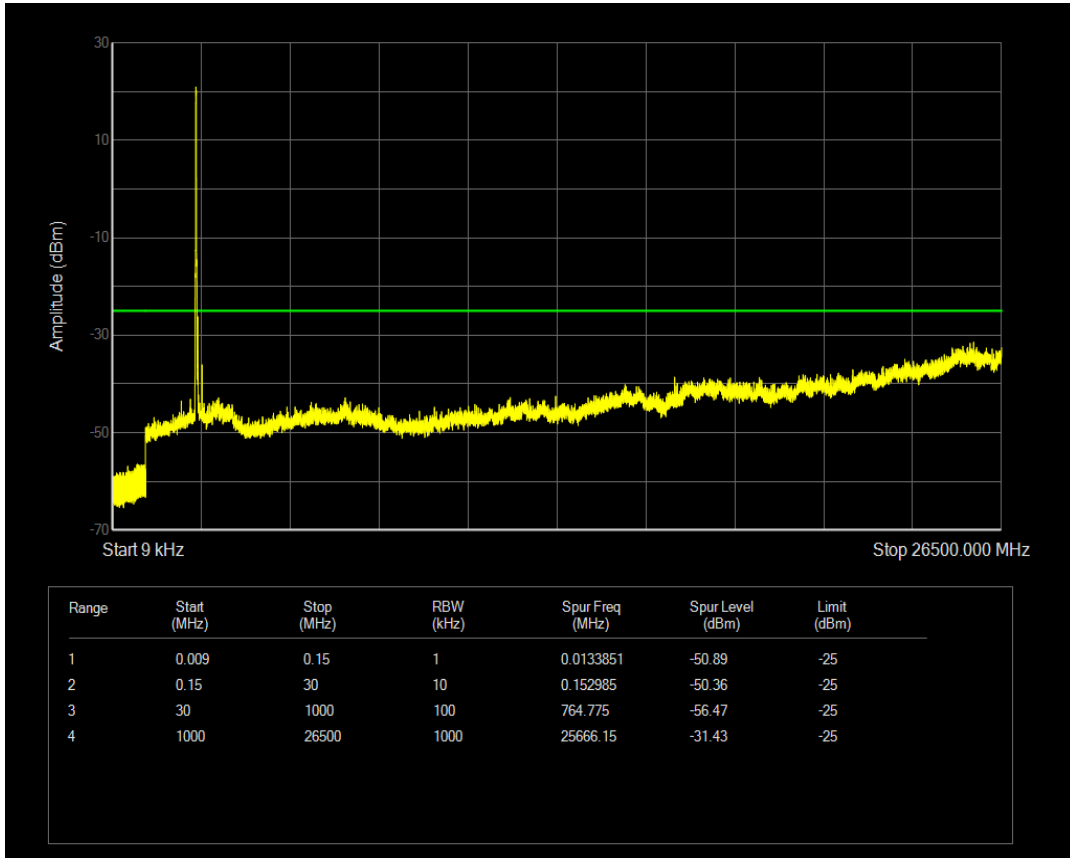

Band41 QPSK BW=20MHz Channel=39750 RB Size=100 Position=#0

Band41 16QAM BW=20MHz Channel=39750 RB Size=1 Position=#0