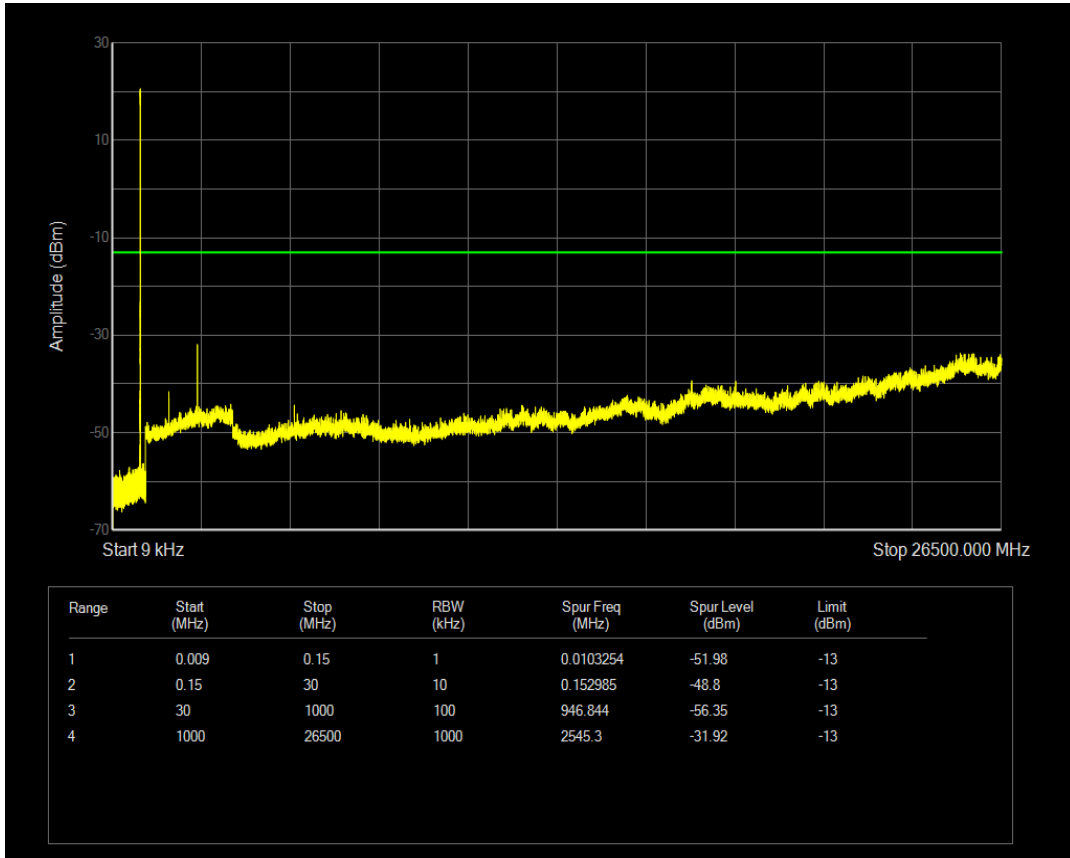

Band5 QPSK BW=1.4MHz Channel=20407 RB Size=1 Position=#0

Band5 QPSK BW=1.4MHz Channel=20407 RB Size=6 Position=#0

Band5 16QAM BW=1.4MHz Channel=20407 RB Size=1 Position=#0

Band5 16QAM BW=1.4MHz Channel=20407 RB Size=6 Position=#0

Band5 QPSK BW=1.4MHz Channel=20525 RB Size=1 Position=#0

Band5 QPSK BW=1.4MHz Channel=20525 RB Size=6 Position=#0

Band5 16QAM BW=1.4MHz Channel=20525 RB Size=1 Position=#0

Band5 16QAM BW=1.4MHz Channel=20525 RB Size=6 Position=#0

Band5 QPSK BW=1.4MHz Channel=20643 RB Size=1 Position=#0

Band5 QPSK BW=1.4MHz Channel=20643 RB Size=6 Position=#0

Band5 16QAM BW=1.4MHz Channel=20643 RB Size=1 Position=#0

Band5 16QAM BW=1.4MHz Channel=20643 RB Size=6 Position=#0