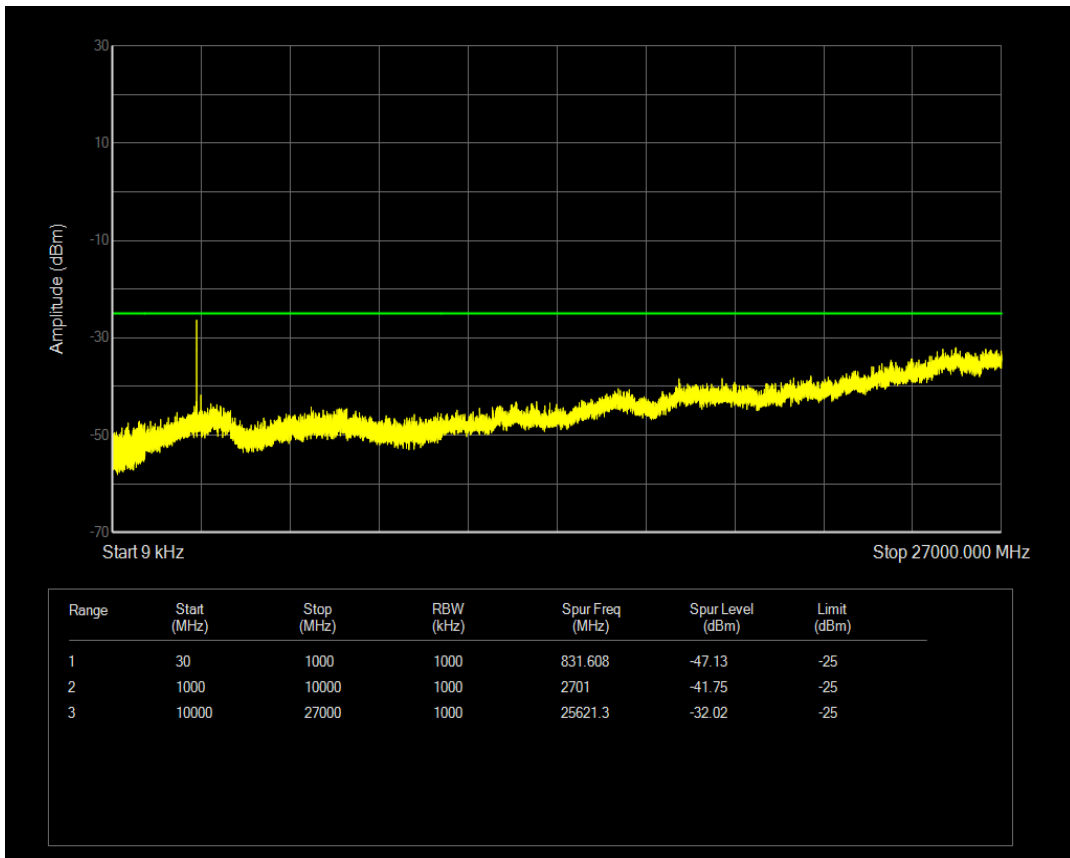

Band38 QPSK BW=15MHz Channel=38175 RB Size=1 Position=#0

Band38 QPSK BW=15MHz Channel=38175 RB Size=75 Position=#0

Band38 16QAM BW=15MHz Channel=38175 RB Size=1 Position=#0

Band38 16QAM BW=15MHz Channel=38175 RB Size=75 Position=#0

Band38 QPSK BW=20MHz Channel=37850 RB Size=1 Position=#0

Band38 QPSK BW=20MHz Channel=37850 RB Size=100 Position=#0

Band38 16QAM BW=20MHz Channel=37850 RB Size=1 Position=#0

Band38 16QAM BW=20MHz Channel=37850 RB Size=100 Position=#0