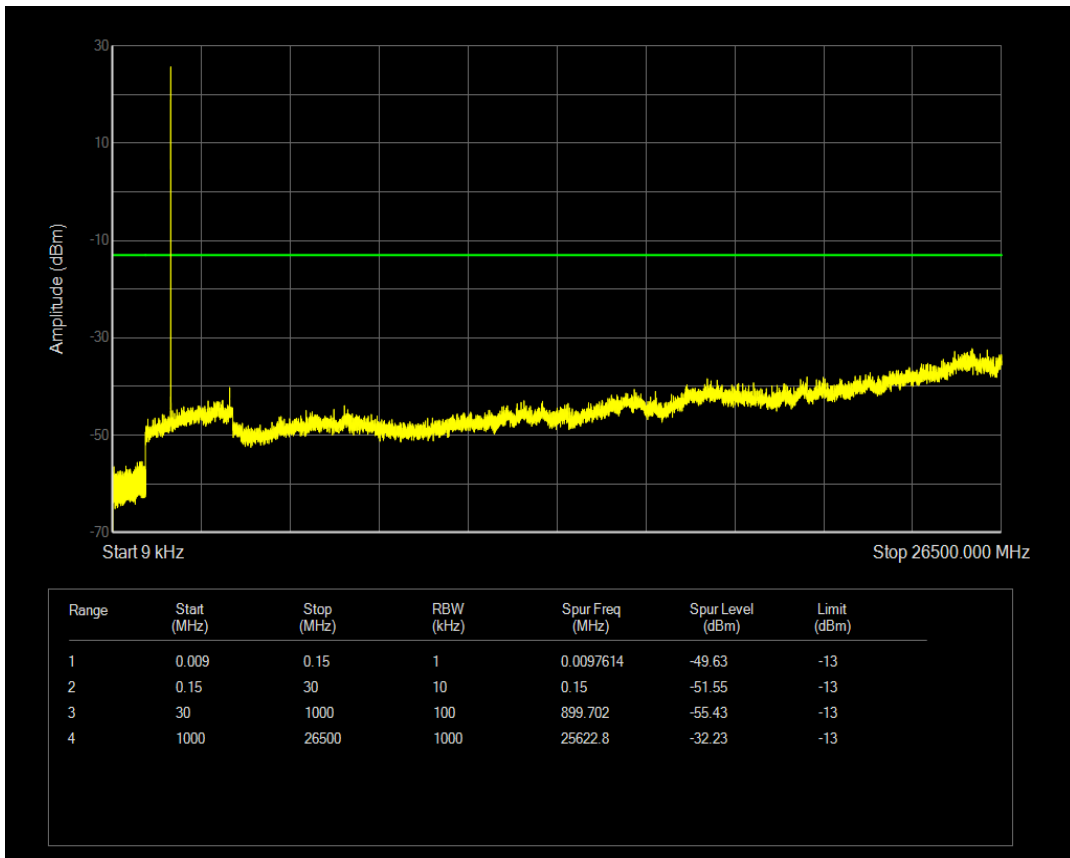

Band4 16QAM BW=1.4MHz Channel=20393 RB Size=1 Position=#0

Band4 16QAM BW=1.4MHz Channel=20393 RB Size=6 Position=#0