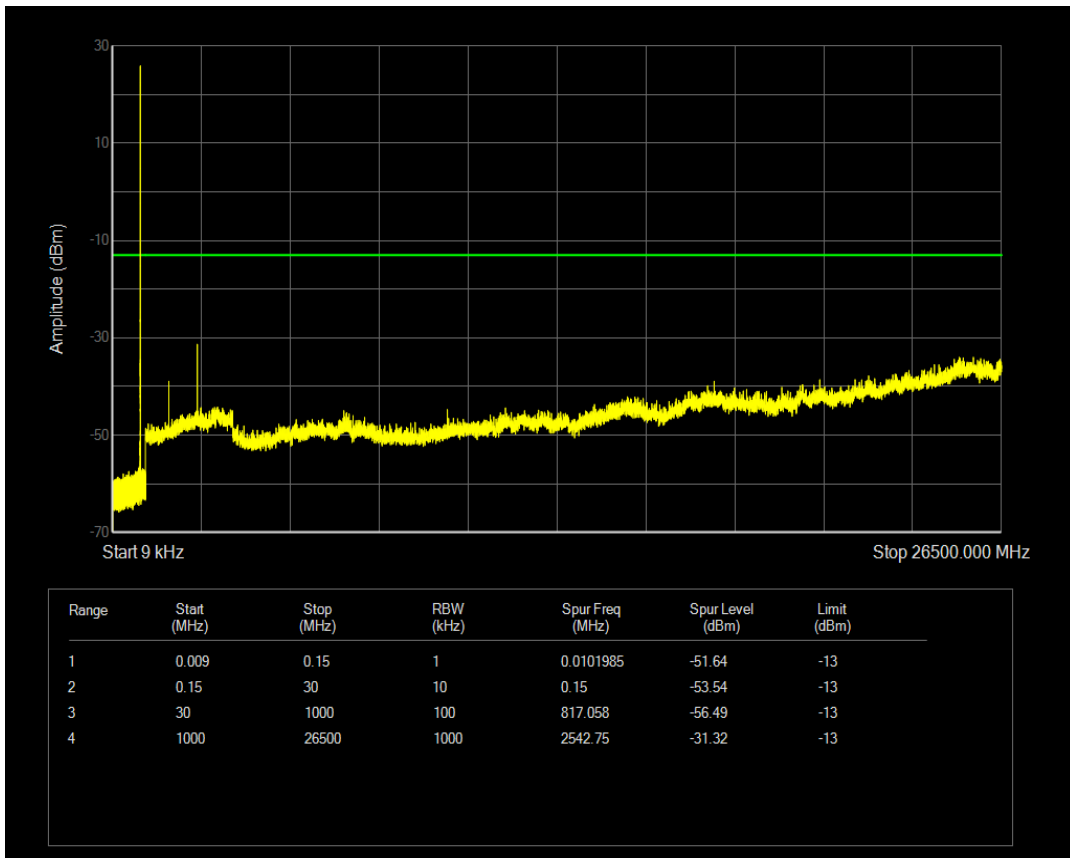

Band5 QPSK BW=1.4MHz Channel=20407 RB Size=1 Position=#0

Band5 QPSK BW=1.4MHz Channel=20407 RB Size=6 Position=#0

Band5 16QAM BW=1.4MHz Channel=20407 RB Size=1 Position=#0

Band5 16QAM BW=1.4MHz Channel=20407 RB Size=6 Position=#0

Band5 QPSK BW=1.4MHz Channel=20525 RB Size=1 Position=#0

Band5 QPSK BW=1.4MHz Channel=20525 RB Size=6 Position=#0

Band5 16QAM BW=1.4MHz Channel=20525 RB Size=1 Position=#0

Band5 16QAM BW=1.4MHz Channel=20525 RB Size=6 Position=#0

Band5 QPSK BW=1.4MHz Channel=20643 RB Size=1 Position=#0

Band5 QPSK BW=1.4MHz Channel=20643 RB Size=6 Position=#0

Band5 16QAM BW=1.4MHz Channel=20643 RB Size=1 Position=#0

Band5 16QAM BW=1.4MHz Channel=20643 RB Size=6 Position=#0