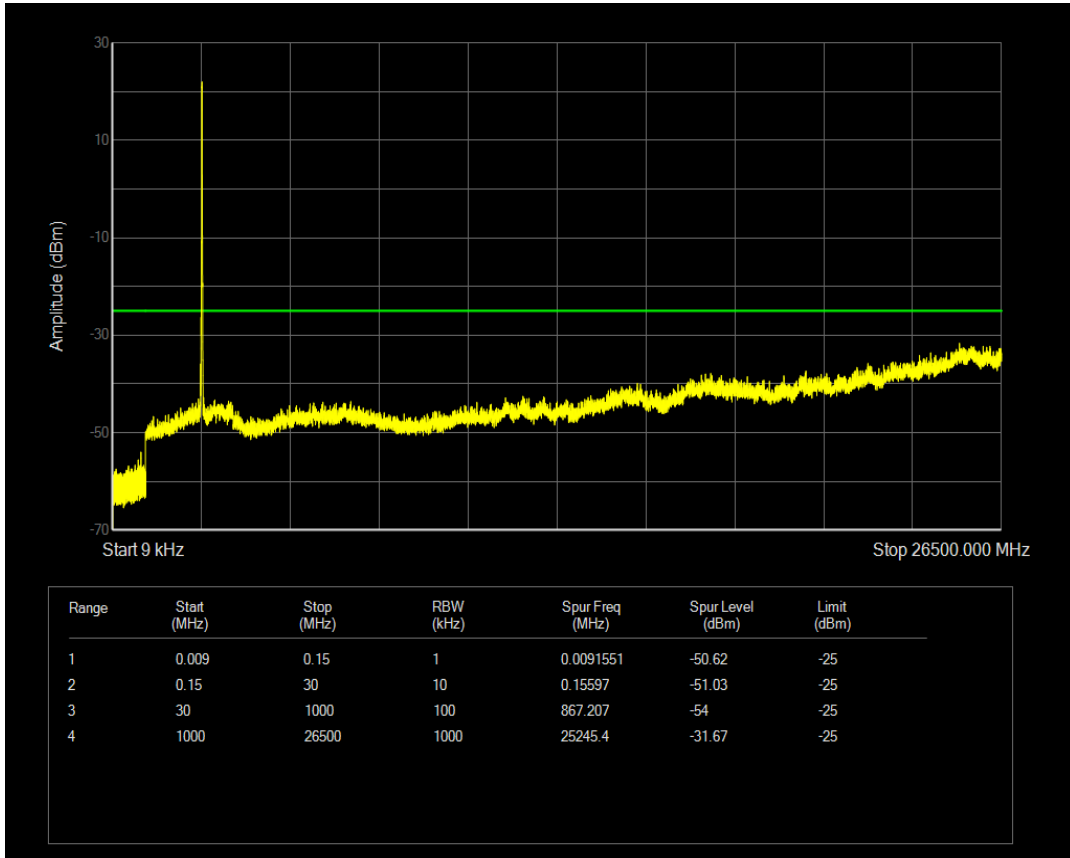

Band41 QPSK BW=15MHz Channel=41515 RB Size=1 Position=#0

Band41 QPSK BW=15MHz Channel=41515 RB Size=75 Position=#0

Band41 16QAM BW=15MHz Channel=41515 RB Size=1 Position=#0

Band41 16QAM BW=15MHz Channel=41515 RB Size=75 Position=#0