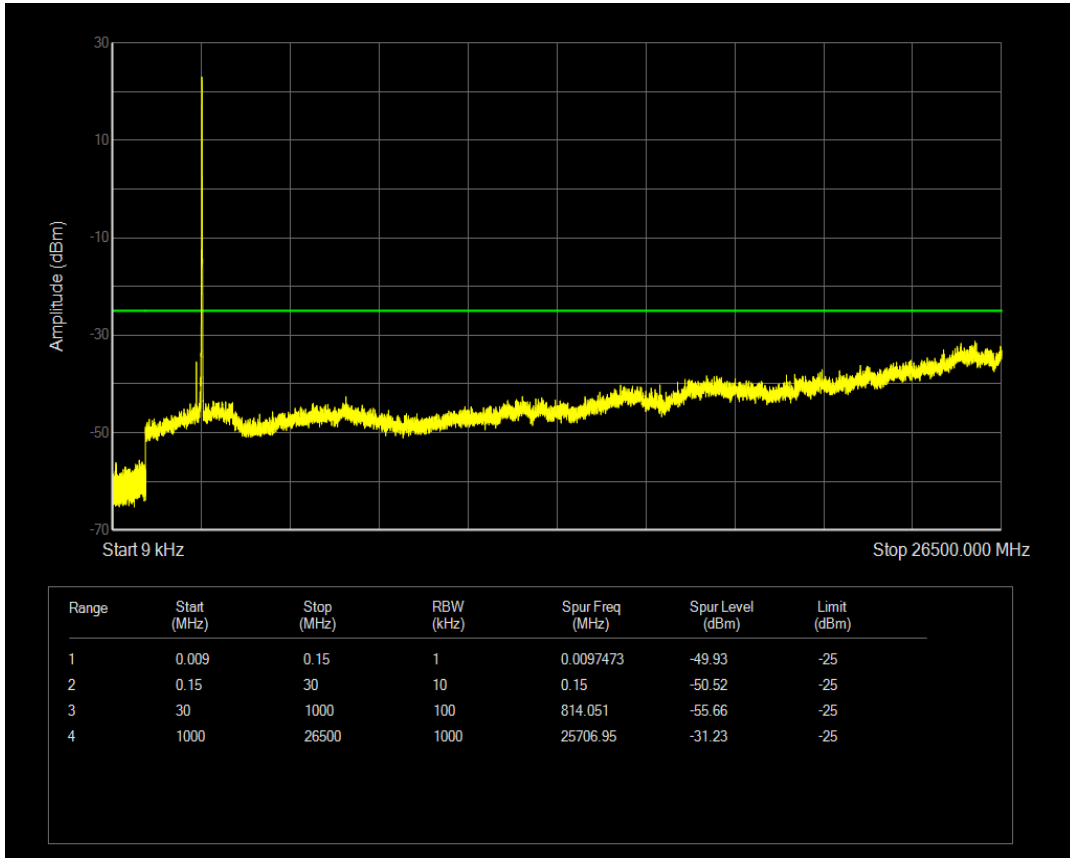

Band41 QPSK BW=15MHz Channel=41515 RB Size=75 Position=#0

Band41 16QAM BW=15MHz Channel=41515 RB Size=1 Position=#0