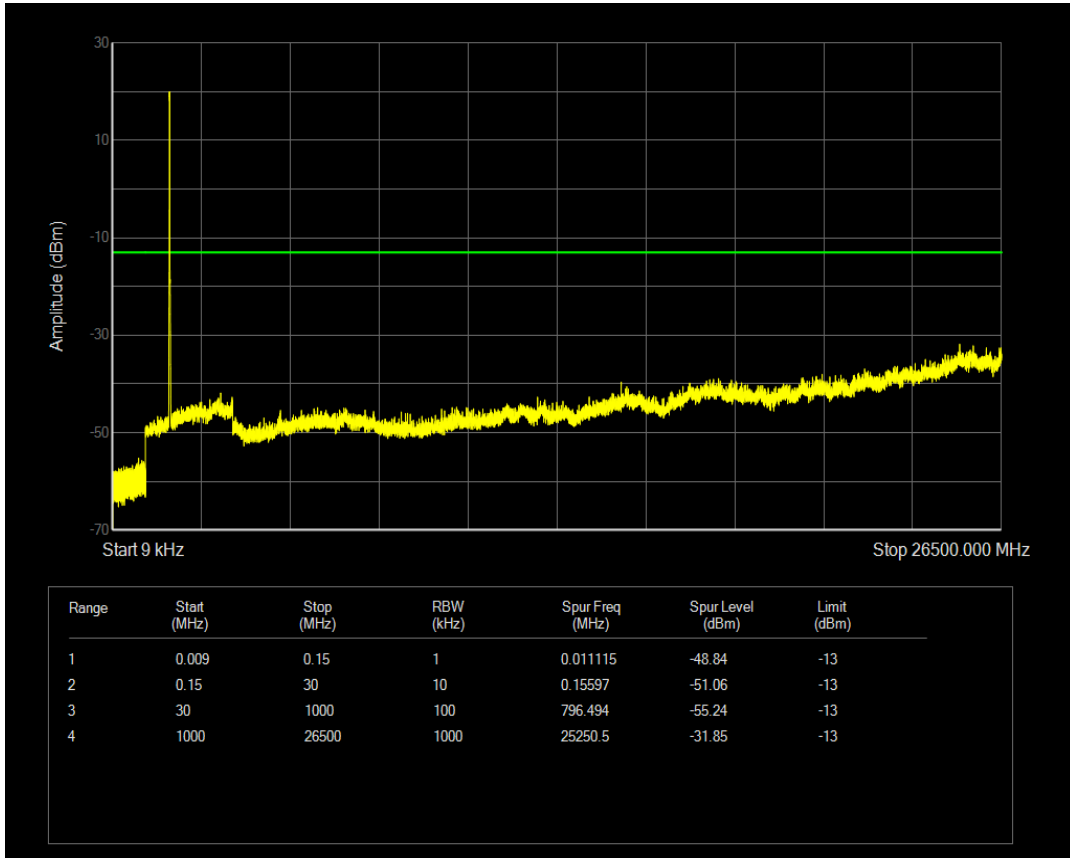

Band4 QPSK BW=15MHz Channel=20025 RB Size=1 Position=#0

Band4 QPSK BW=15MHz Channel=20025 RB Size=75 Position=#0

Band4 16QAM BW=15MHz Channel=20025 RB Size=1 Position=#0

Band4 16QAM BW=15MHz Channel=20025 RB Size=75 Position=#0