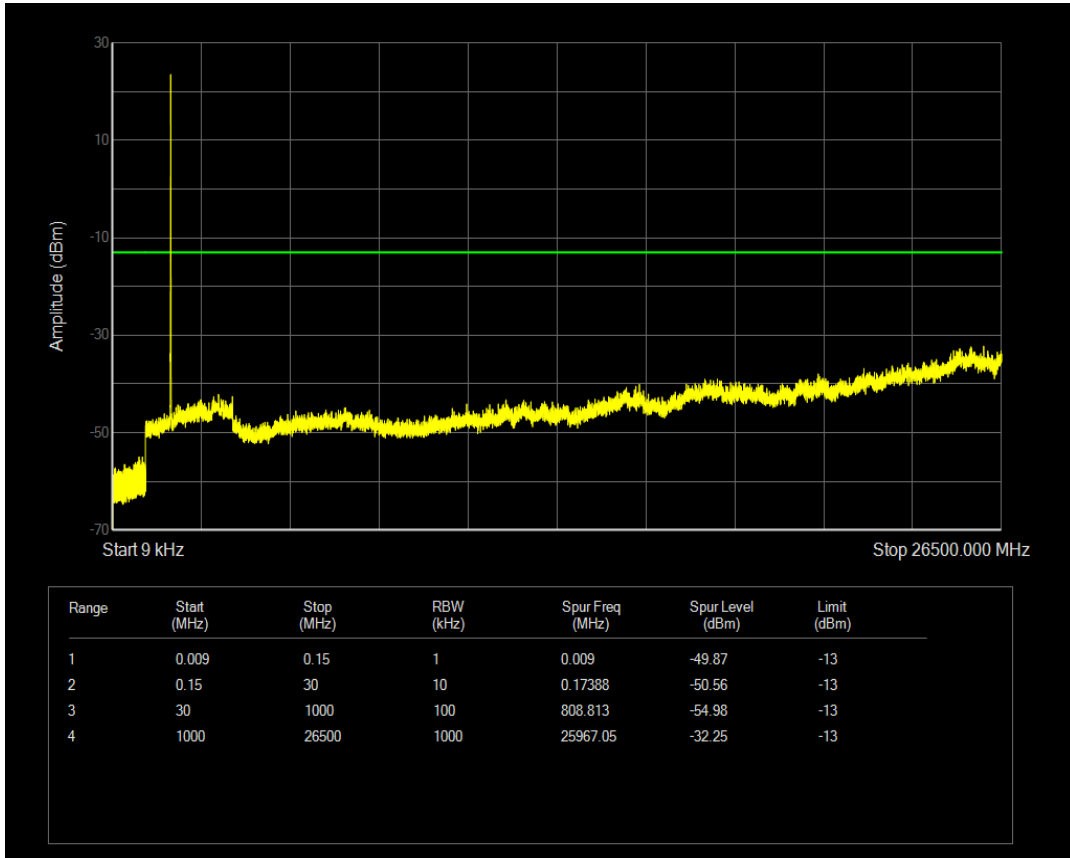

Band4 QPSK BW=5MHz Channel=20375 RB Size=1 Position=#0

Band4 QPSK BW=5MHz Channel=20375 RB Size=25 Position=#0

Band4 16QAM BW=5MHz Channel=20375 RB Size=1 Position=#0

Band4 16QAM BW=5MHz Channel=20375 RB Size=25 Position=#0

Band4 QPSK BW=10MHz Channel=20000 RB Size=1 Position=#0

Band4 QPSK BW=10MHz Channel=20000 RB Size=50 Position=#0

Band4 16QAM BW=10MHz Channel=20000 RB Size=1 Position=#0

Band4 16QAM BW=10MHz Channel=20000 RB Size=50 Position=#0