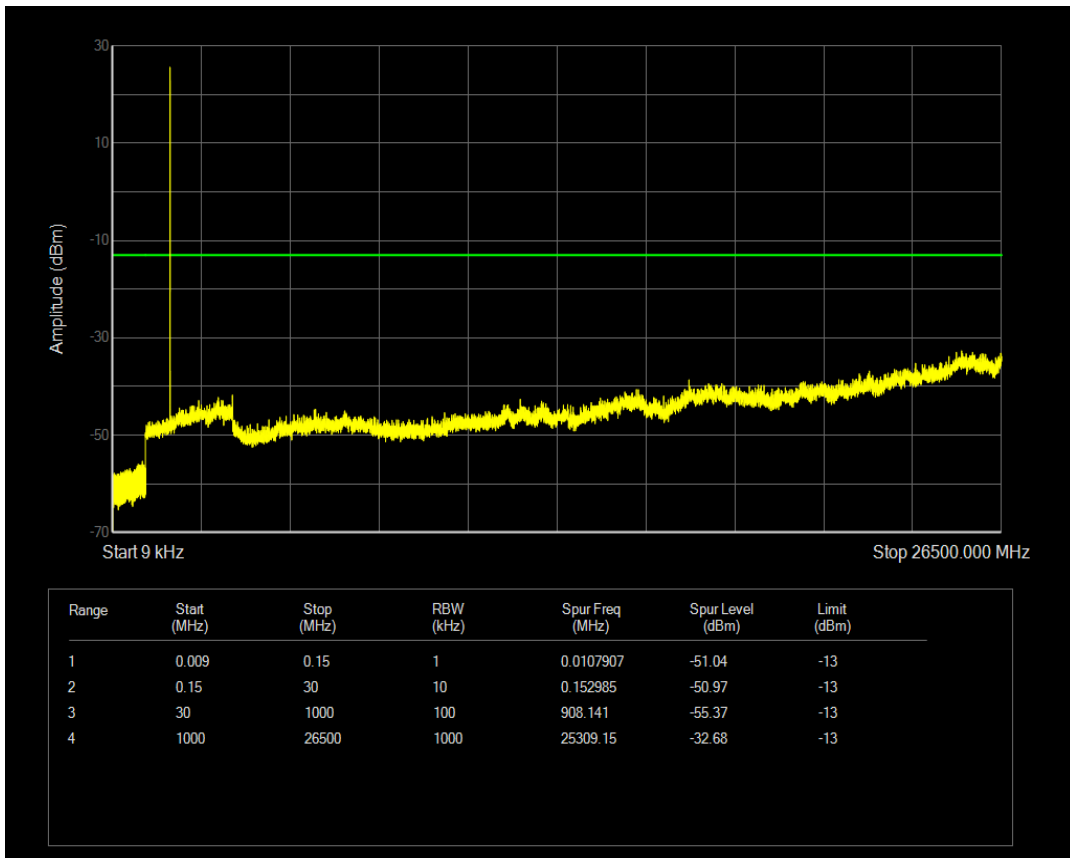

Band4 QPSK BW=1.4MHz Channel=19957 RB Size=1 Position=#0

Band4 QPSK BW=1.4MHz Channel=19957 RB Size=6 Position=#0

Band4 16QAM BW=1.4MHz Channel=19957 RB Size=1 Position=#0

Band4 16QAM BW=1.4MHz Channel=19957 RB Size=6 Position=#0

Band4 QPSK BW=1.4MHz Channel=20175 RB Size=1 Position=#0

Band4 16QAM BW=1.4MHz Channel=20175 RB Size=1 Position=#0

Band4 QPSK BW=1.4MHz Channel=20175 RB Size=6 Position=#0

Band4 16QAM BW=1.4MHz Channel=20175 RB Size=6 Position=#0