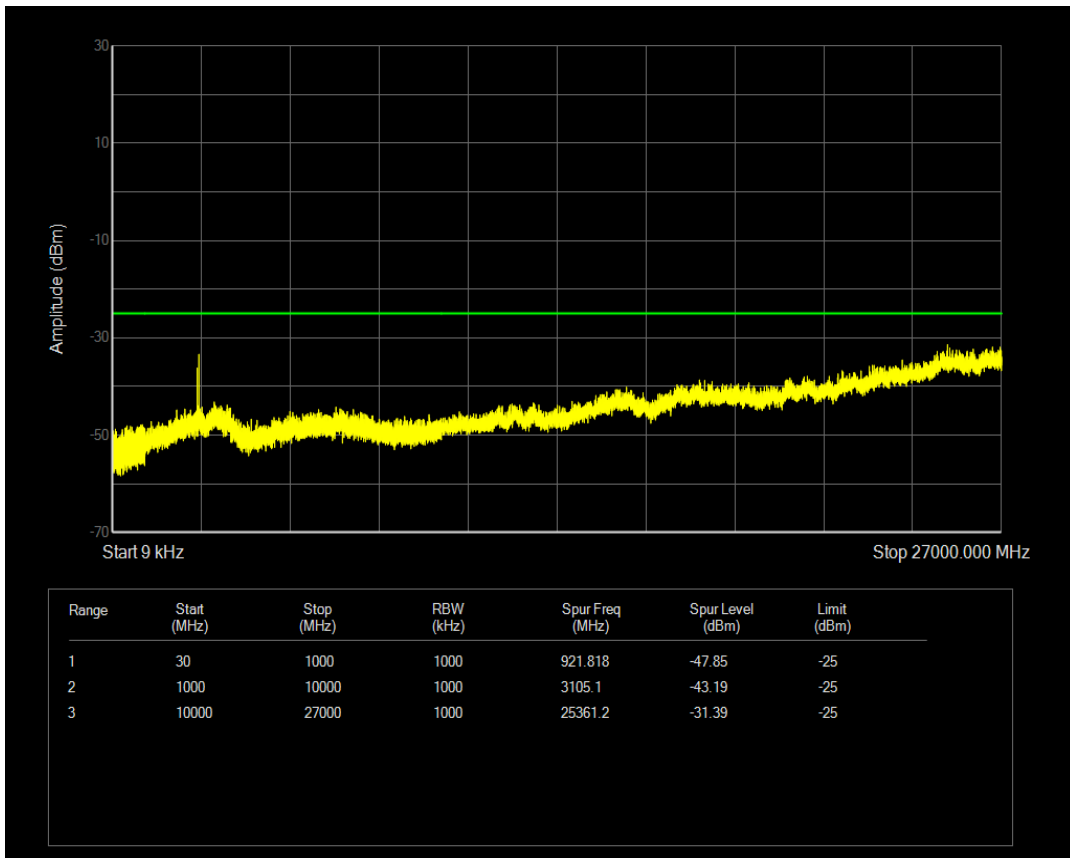

Band38 QPSK BW=15MHz Channel=37825 RB Size=1 Position=#0

Band38 QPSK BW=15MHz Channel=37825 RB Size=75 Position=#0

Band38 16QAM BW=15MHz Channel=37825 RB Size=1 Position=#0

Band38 16QAM BW=15MHz Channel=37825 RB Size=75 Position=#0

Band38 QPSK BW=15MHz Channel=38000 RB Size=1 Position=#0

Band38 QPSK BW=15MHz Channel=38000 RB Size=75 Position=#0

Band38 16QAM BW=15MHz Channel=38000 RB Size=1 Position=#0

Band38 16QAM BW=15MHz Channel=38000 RB Size=75 Position=#0