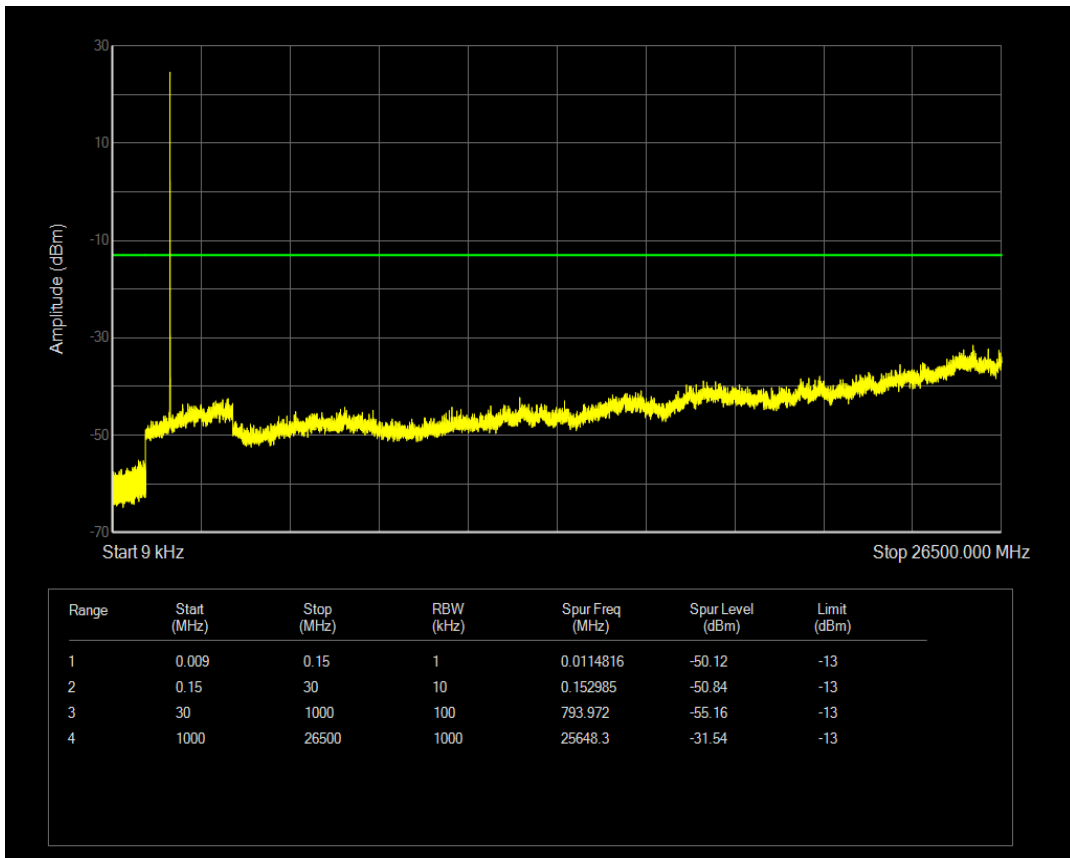

Band4 QPSK BW=5MHz Channel=20175 RB Size=1 Position=#0

Band4 QPSK BW=5MHz Channel=20175 RB Size=25 Position=#0