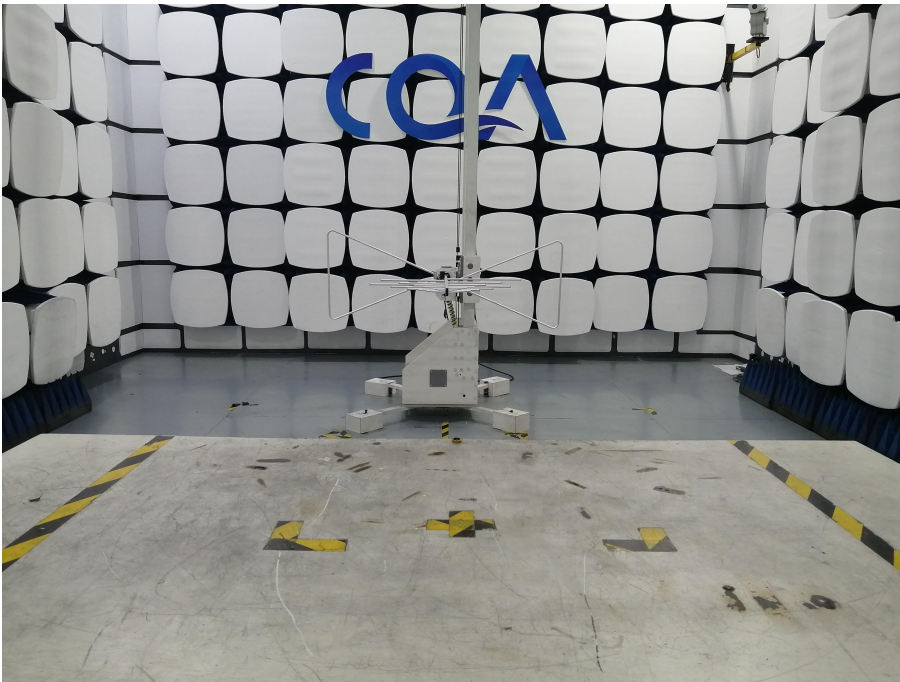

Setup photos

1 Photographs - EUT Test Setup

1.1 Radiated Spurious Emission

9kHz~30MHz:

30MHz~1GHz:

Above 1GHz:

1.2 Conducted Emissions Test Setup