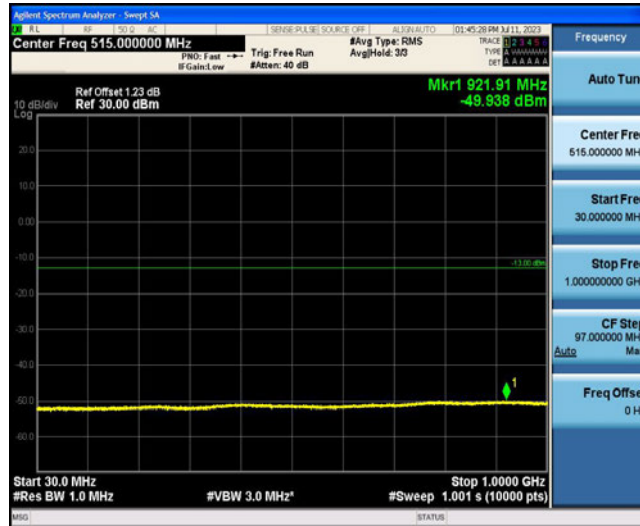

Band4-20MHz-QPSK-20175-1RB#0-Range1:30~1000MHz