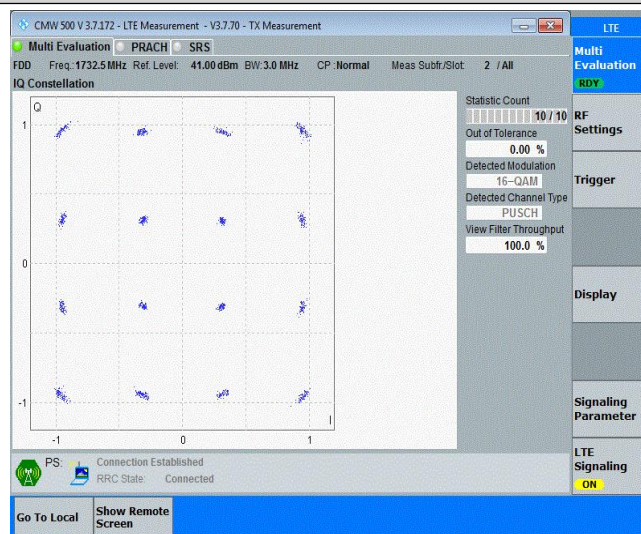

Band4-3MHz-16QAM-20175-15RB#0