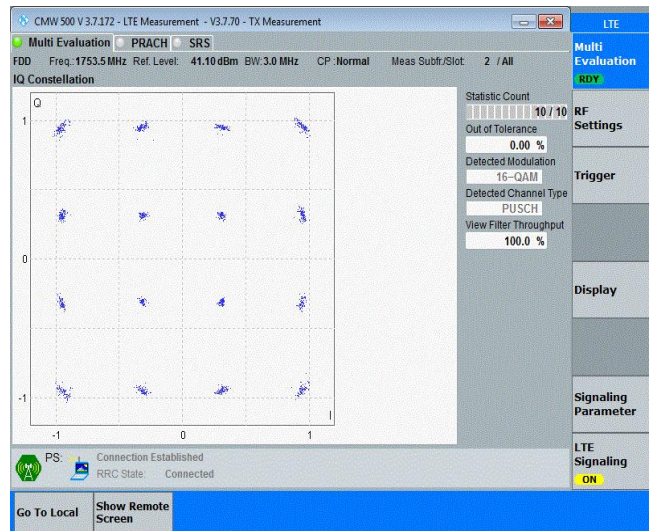

Band4-3MHz-16QAM-20385-15RB#0