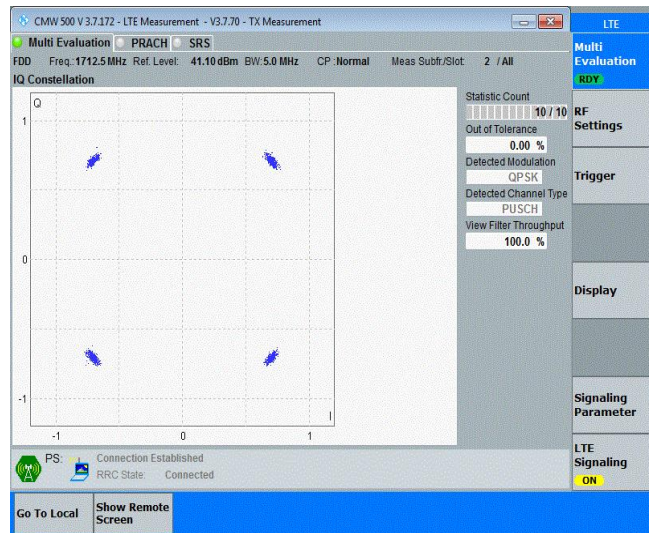

Band4-5MHz-QPSK-19975-25RB#0