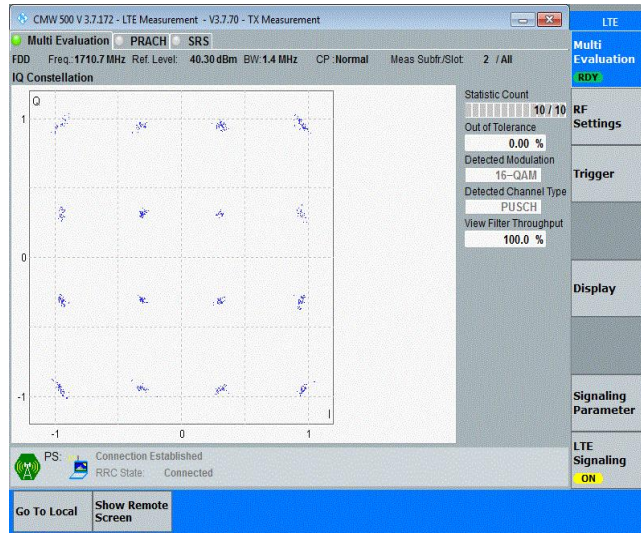

Appendix G: Modulation Characteristics

Test Result

Band	Channel	Result	Verdict
Band4	19957	PASS	PASS
Band4	20175	PASS	PASS
Band4	20393	PASS	PASS
Band4	19957	PASS	PASS
Band4	20175	PASS	PASS
Band4	20393	PASS	PASS
Band4	19965	PASS	PASS
Band4	20175	PASS	PASS
Band4	20385	PASS	PASS
Band4	19965	PASS	PASS
Band4	20175	PASS	PASS
Band4	20385	PASS	PASS
Band4	19975	PASS	PASS
Band4	20175	PASS	PASS
Band4	20375	PASS	PASS
Band4	19975	PASS	PASS
Band4	20175	PASS	PASS
Band4	20375	PASS	PASS
Band4	20000	PASS	PASS
Band4	20175	PASS	PASS
Band4	20350	PASS	PASS
Band4	20000	PASS	PASS
Band4	20175	PASS	PASS
Band4	20350	PASS	PASS
Band4	20025	PASS	PASS
Band4	20175	PASS	PASS
Band4	20325	PASS	PASS
Band4	20025	PASS	PASS
Band4	20175	PASS	PASS
Band4	20325	PASS	PASS
Band4	20050	PASS	PASS
Band4	20175	PASS	PASS
Band4	20300	PASS	PASS
Band4	20050	PASS	PASS
Band4	20175	PASS	PASS
Band4	20300	PASS	PASS

Test Graphs

Band4-1.4MHz-16QAM-19957-6RB#0

Band4-1.4MHz-16QAM-20175-6RB#0

Band4-1.4MHz-16QAM-20393-6RB#0

Band4-3MHz-QPSK-19965-15RB#0

Band4-3MHz-QPSK-20175-15RB#0

Band4-3MHz-QPSK-20385-15RB#0

Band4-3MHz-16QAM-19965-15RB#0