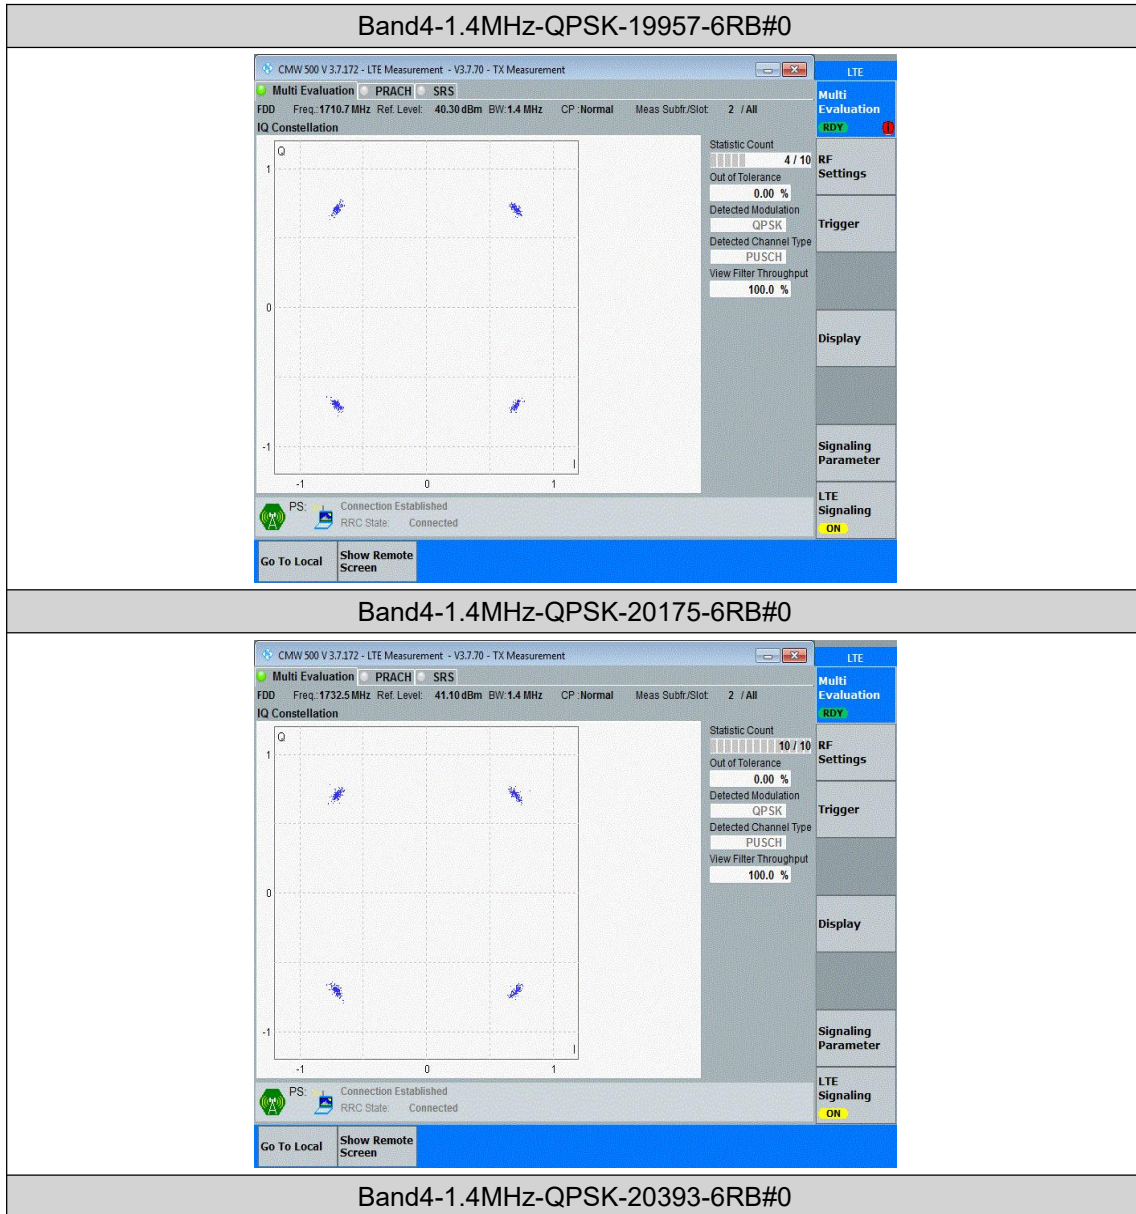

Test Graphs