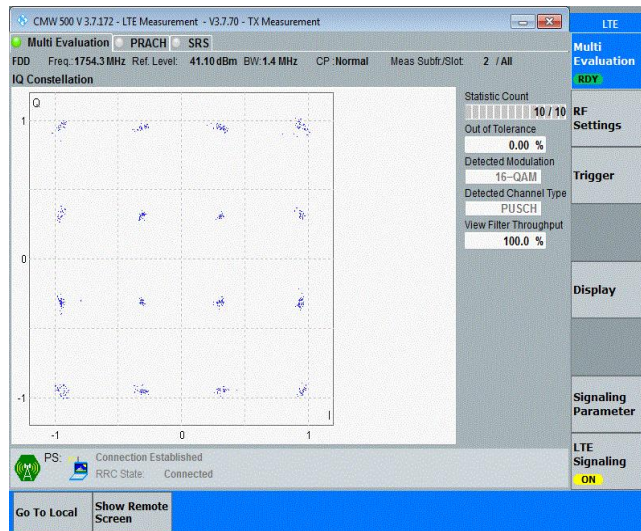

Appendix G: Modulation Characteristics

Test Result

Band	Channel	Result	Verdict
Band4	19957	PASS	PASS
Band4	20175	PASS	PASS
Band4	20393	PASS	PASS
Band4	19957	PASS	PASS
Band4	20175	PASS	PASS
Band4	20393	PASS	PASS
Band4	19965	PASS	PASS
Band4	20175	PASS	PASS
Band4	20385	PASS	PASS
Band4	19965	PASS	PASS
Band4	20175	PASS	PASS
Band4	20385	PASS	PASS
Band4	19975	PASS	PASS
Band4	20175	PASS	PASS
Band4	20375	PASS	PASS
Band4	19975	PASS	PASS
Band4	20175	PASS	PASS
Band4	20375	PASS	PASS
Band4	20000	PASS	PASS
Band4	20175	PASS	PASS
Band4	20350	PASS	PASS
Band4	20000	PASS	PASS
Band4	20175	PASS	PASS
Band4	20350	PASS	PASS
Band4	20025	PASS	PASS
Band4	20175	PASS	PASS
Band4	20325	PASS	PASS
Band4	20025	PASS	PASS
Band4	20175	PASS	PASS
Band4	20325	PASS	PASS
Band4	20050	PASS	PASS
Band4	20175	PASS	PASS
Band4	20300	PASS	PASS
Band4	20050	PASS	PASS
Band4	20175	PASS	PASS
Band4	20300	PASS	PASS

Test Graphs

Band4-1.4MHz-16QAM-19957-6RB#0

Band4-1.4MHz-16QAM-20175-6RB#0

Band4-1.4MHz-16QAM-20393-6RB#0

Band4-3MHz-QPSK-19965-15RB#0

Band4-3MHz-QPSK-20175-15RB#0

Band4-3MHz-QPSK-20385-15RB#0

Band4-3MHz-16QAM-19965-15RB#0