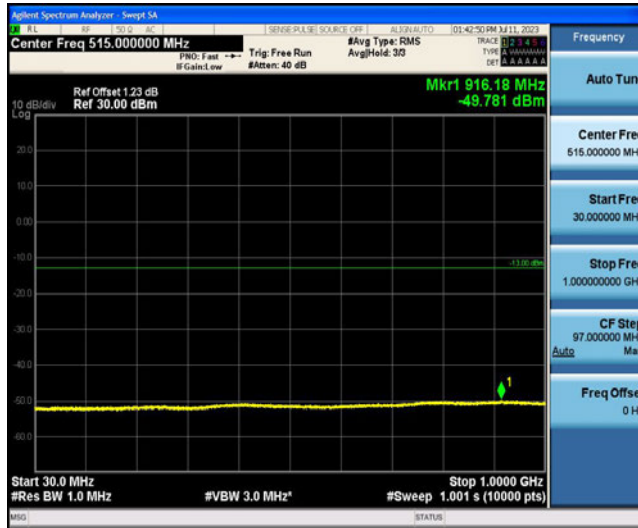

Band4-15MHz-16QAM-20175-1RB#0-Range1:30~1000MHz