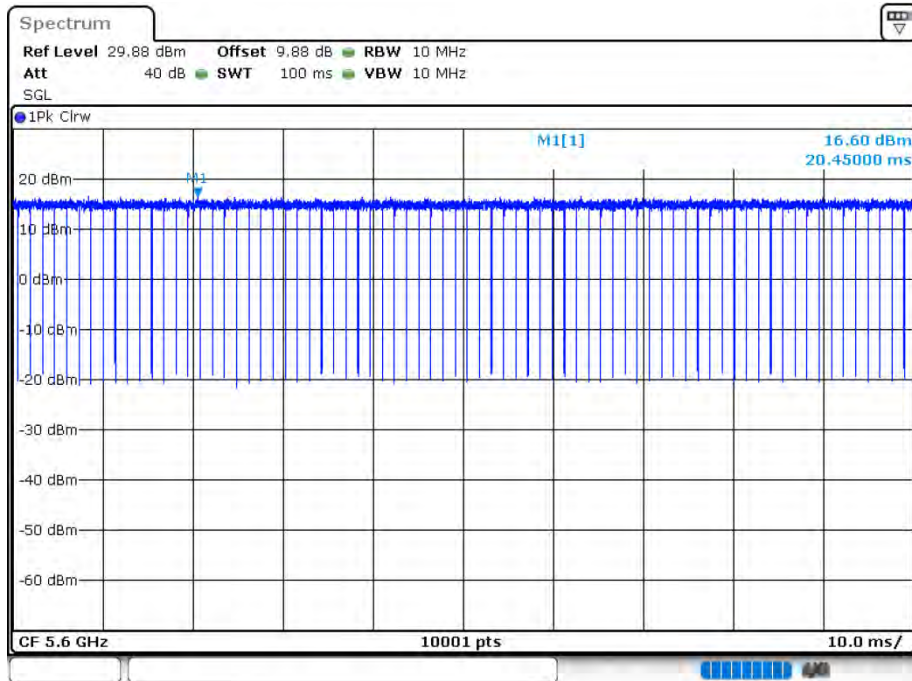

Duty Cycle NVNT 802.11n(HT20) 5700MHz Ant 1

Date: 12.AUG.2020 15:31:44

Duty Cycle NVNT 802.11n(HT20) 5500MHz Ant 2

Date: 12.AUG.2020 15:59:51

Duty Cycle NVNT 802.11n(HT20) 5600MHz Ant 2

Date: 12.AUG.2020 16:01:12