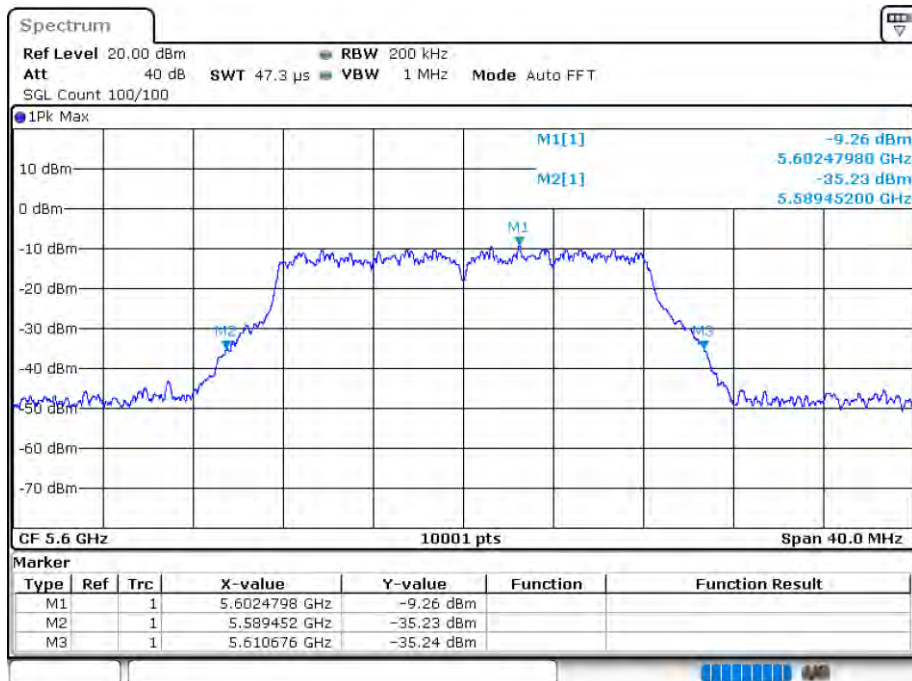

-26 dB BW NVNT 802.11a 5500MHz Ant 2

Date: 12.AUG.2020 15:55:35

OBW NVNT 802.11a 5600MHz Ant 2

Date: 12.AUG.2020 15:57:28

-26 dB BW NVNT 802.11a 5600MHz Ant 2

Date: 12.AUG.2020 15:57:30

OBW NVNT 802.11a 5700MHz Ant 2