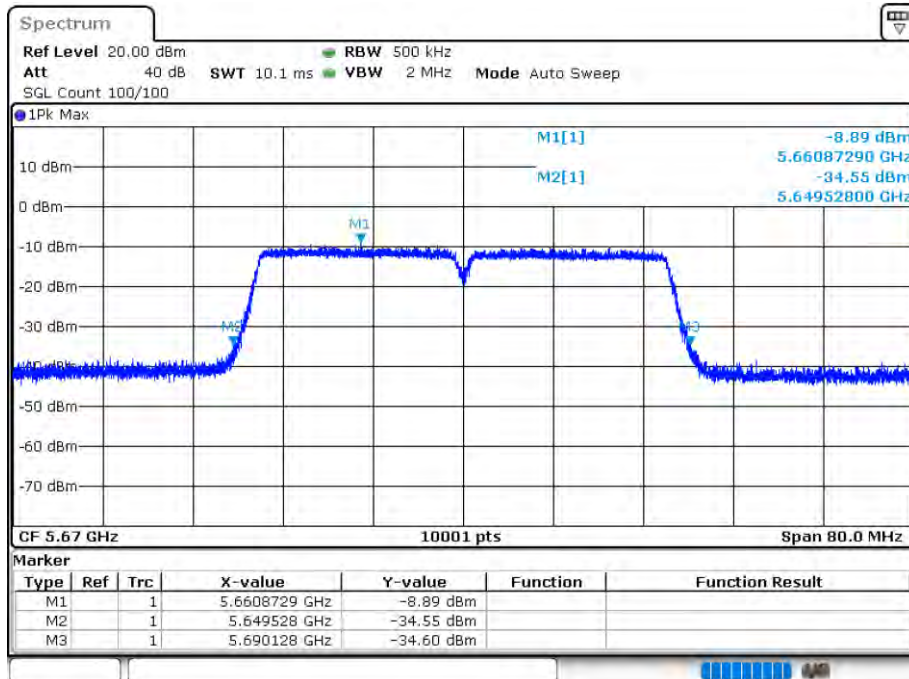

-26 dB BW NVNT 802.11n(HT40) 5670MHz Ant 1

Date: 12.AUG.2020 15:39:31