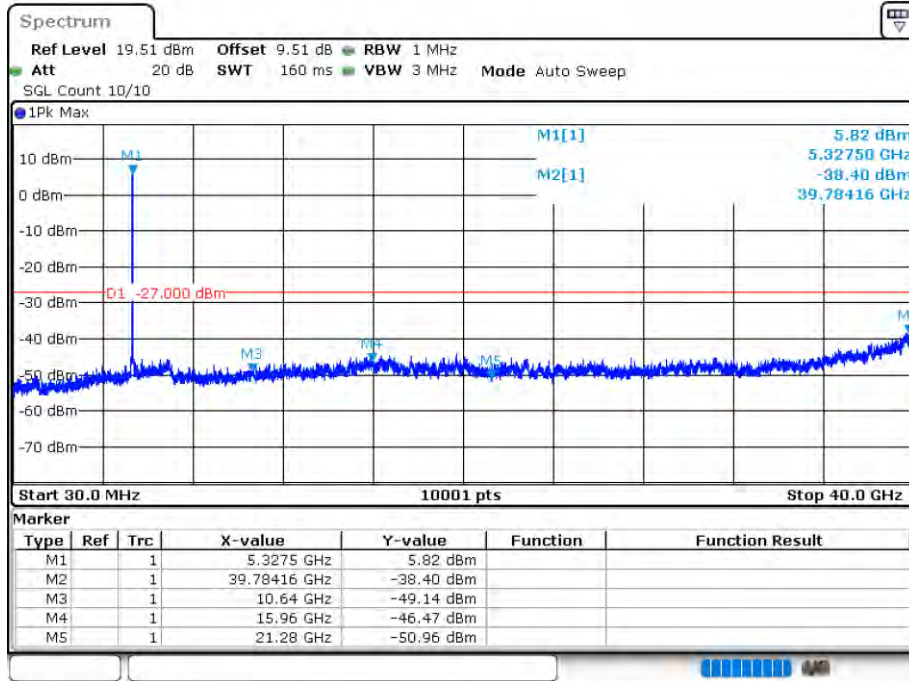

Tx. Spurious NVNT 802.11n(HT20) 5260MHz Ant 1 Emission

Date: 12.AUG.2020 17:32:48

Tx. Spurious NVNT 802.11n(HT20) 5280MHz Ant 1 Emission

Date: 12.AUG.2020 17:36:23

Tx. Spurious NVNT 802.11n(HT20) 5320MHz Ant 1 Emission