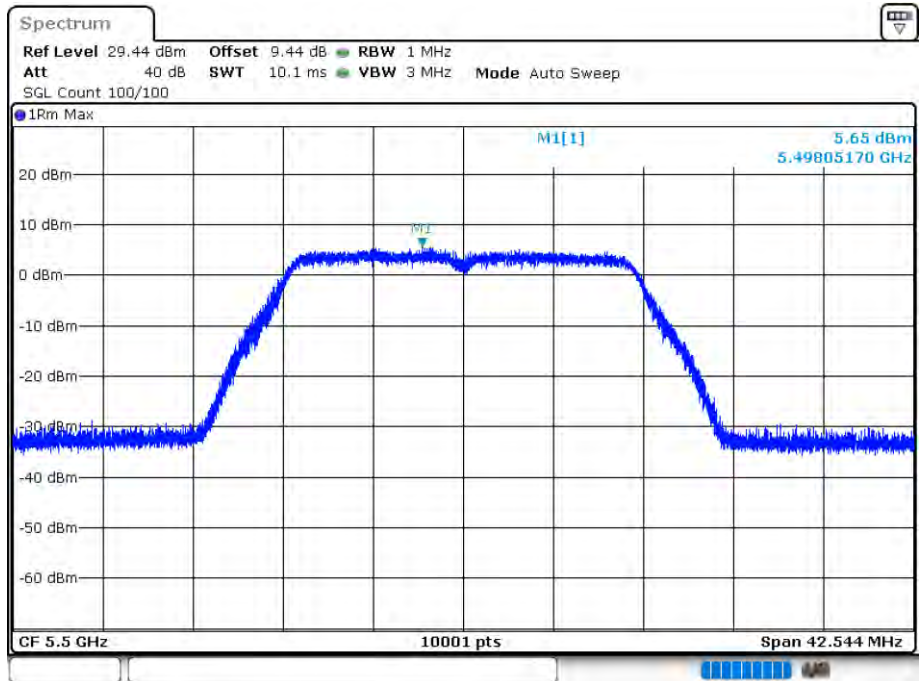

PSD NVNT 802.11a 5500MHz Ant 1

Date: 12.AUG.2020 15:26:31