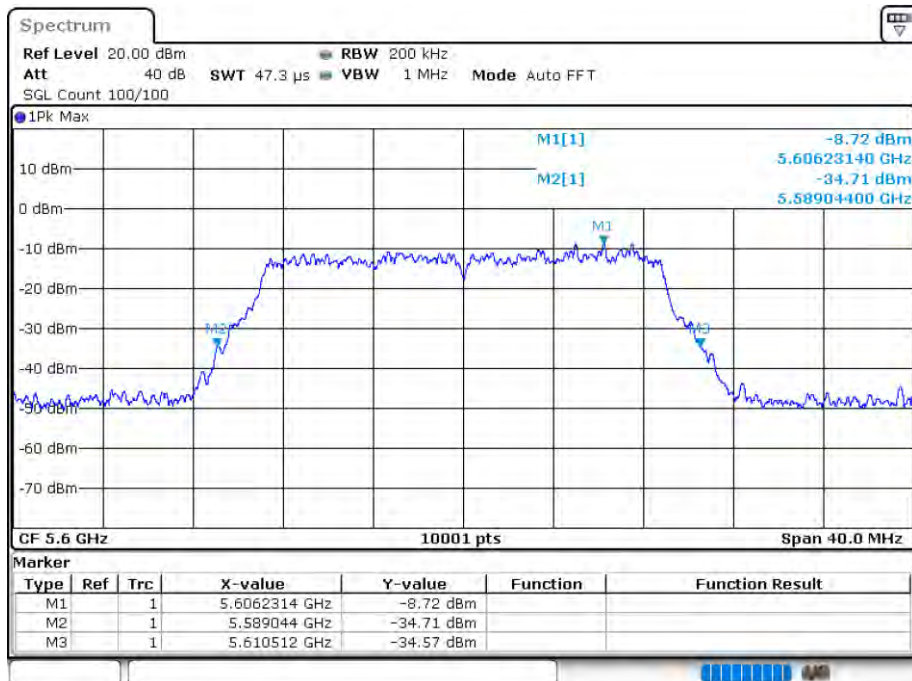

OBW NVNT 802.11n(HT20) 5500MHz Ant 2

Date: 12.AUG.2020 16:00:05

-26 dB BW NVNT 802.11n(HT20) 5500MHz Ant 2

Date: 12.AUG.2020 16:00:07

OBW NVNT 802.11n(HT20) 5600MHz Ant 2

Date: 12.AUG.2020 16:01:27

-26 dB BW NVNT 802.11n(HT20) 5600MHz Ant 2