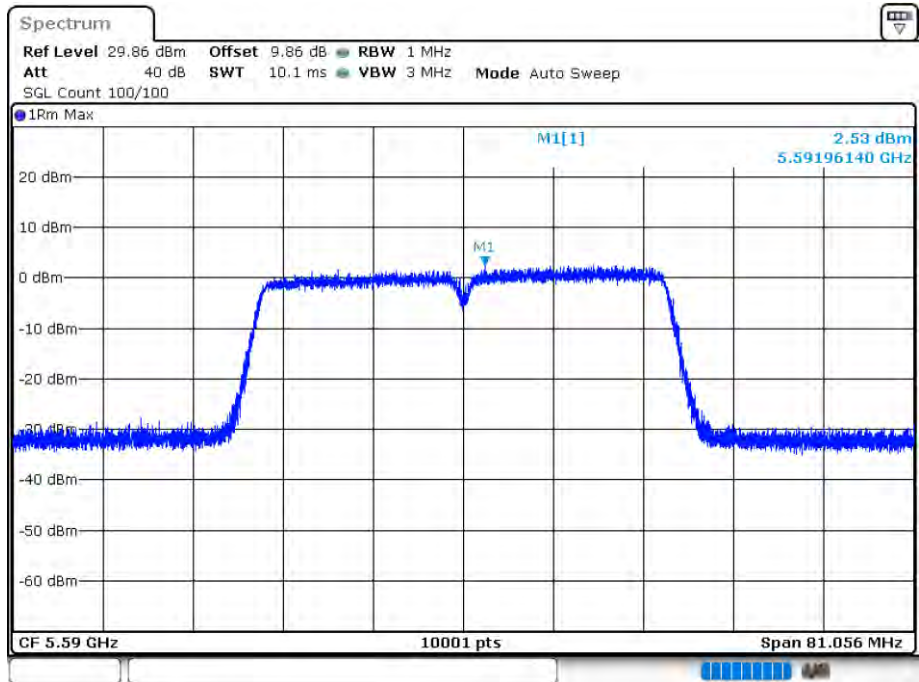

PSD NVNT 802.11n(HT20) 5500MHz Ant 2

Date: 12.AUG.2020 16:00:15

PSD NVNT 802.11n(HT20) 5600MHz Ant 2

Date: 12.AUG.2020 16:01:37

PSD NVNT 802.11n(HT20) 5700MHz Ant 2

Date: 12.AUG.2020 16:02:43

PSD NVNT 802.11n(HT40) 5510MHz Ant 1

Date: 12.AUG.2020 15:42:47

PSD NVNT 802.11n(HT40) 5590MHz Ant 1

Date: 12.AUG.2020 15:41:35

PSD NVNT 802.11n(HT40) 5670MHz Ant 1

Date: 12.AUG.2020 15:39:39

PSD NVNT 802.11n(HT40) 5510MHz Ant 2

Date: 12.AUG.2020 16:08:07