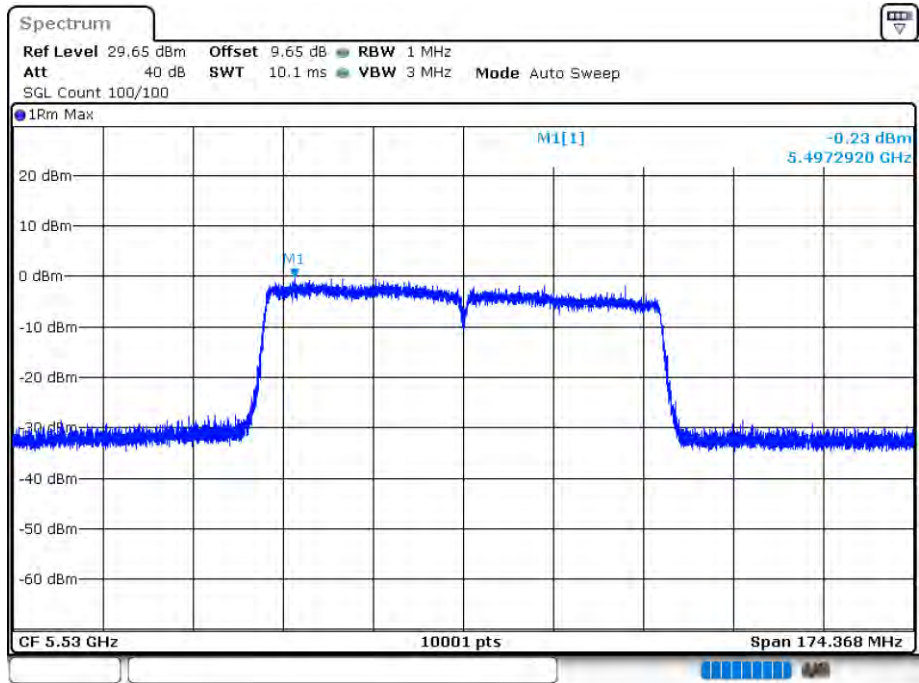

PSD NVNT 802.11ac80 5530MHz Ant 1

Date: 12.AUG.2020 15:49:41

PSD NVNT 802.11ac80 5610MHz Ant 1

Date: 12.AUG.2020 15:52:19

PSD NVNT 802.11ac80 5530MHz Ant 2

Date: 12.AUG.2020 16:19:18

PSD NVNT 802.11ac80 5610MHz Ant 2