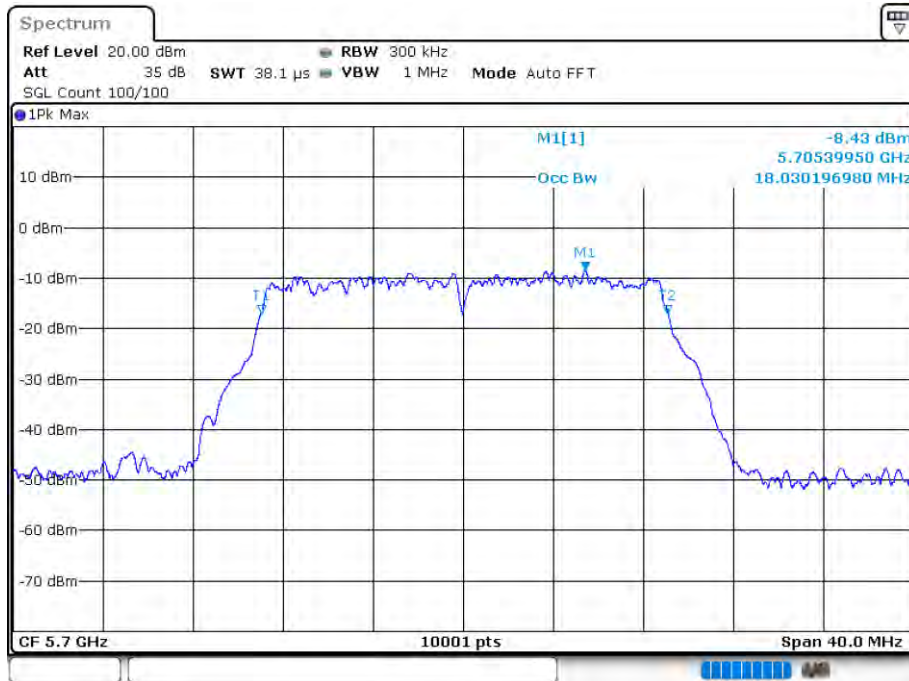

OBW NVNT 802.11ac20 5600MHz Ant 1

Date: 12.AUG.2020 15:34:27

-26 dB BW NVNT 802.11ac20 5600MHz Ant 1

Date: 12.AUG.2020 15:34:29

OBW NVNT 802.11ac20 5700MHz Ant 1

Date: 12.AUG.2020 15:35:52

-26 dB BW NVNT 802.11ac20 5700MHz Ant 1