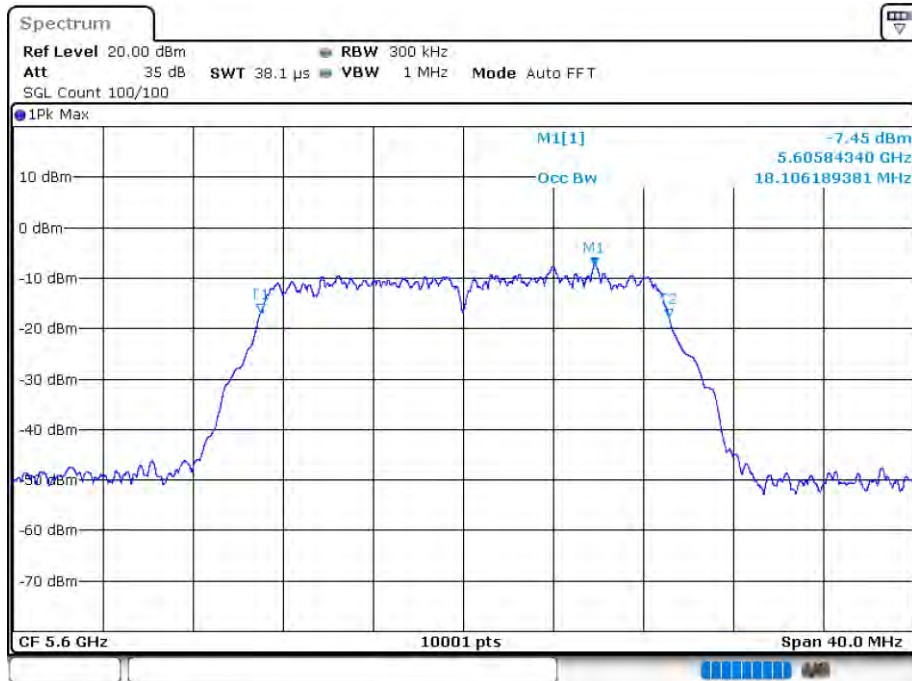

-26 dB BW NVNT 802.11ac80 5610MHz Ant 2

Date: 12.AUG.2020 16:21:41

OBW NVNT 802.11n(HT20) 5500MHz Ant 1

Date: 12.AUG.2020 15:29:59

-26 dB BW NVNT 802.11n(HT20) 5500MHz Ant 1

Date: 12.AUG.2020 15:30:01

OBW NVNT 802.11n(HT20) 5600MHz Ant 1