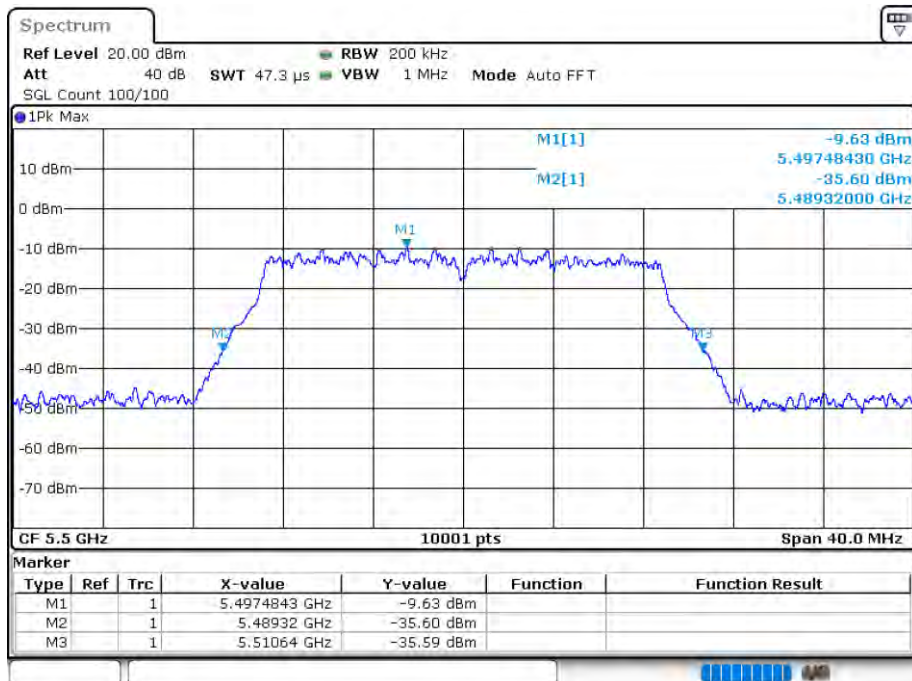

Date: 12.AUG.2020 15:58:49

-26 dB BW NVNT 802.11a 5700MHz Ant 2

Date: 12.AUG.2020 15:58:51

OBW NVNT 802.11ac20 5500MHz Ant 1

Date: 12.AUG.2020 15:33:21

-26 dB BW NVNT 802.11ac20 5500MHz Ant 1

Date: 12.AUG.2020 15:33:23