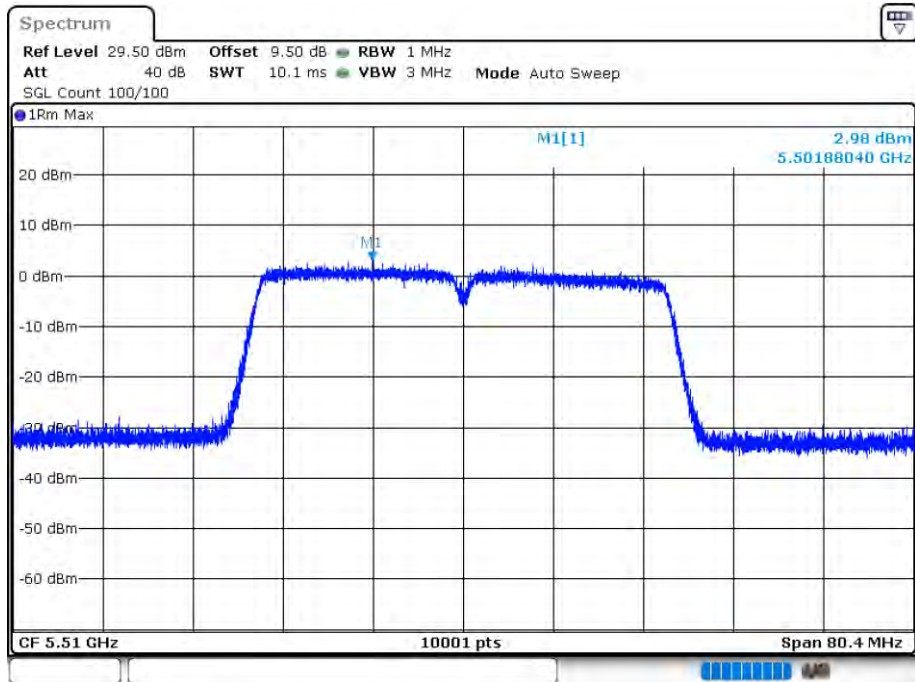

PSD NVNT 802.11ac40 5510MHz Ant 2

Date: 12.AUG.2020 16:12:26