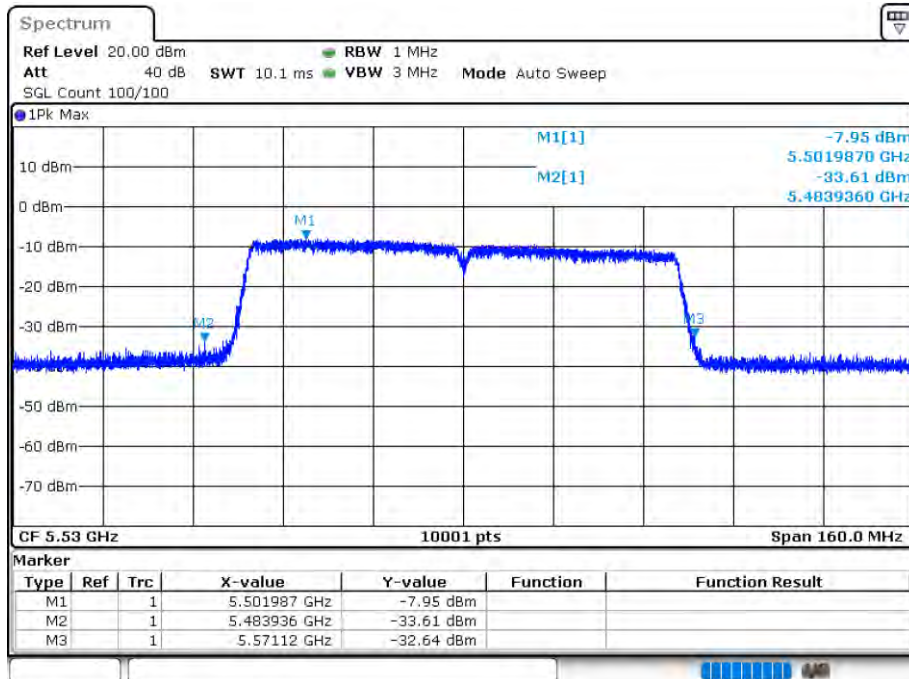

-26 dB BW NVNT 802.11ac80 5530MHz Ant 2

Date: 12.AUG.2020 16:19:08