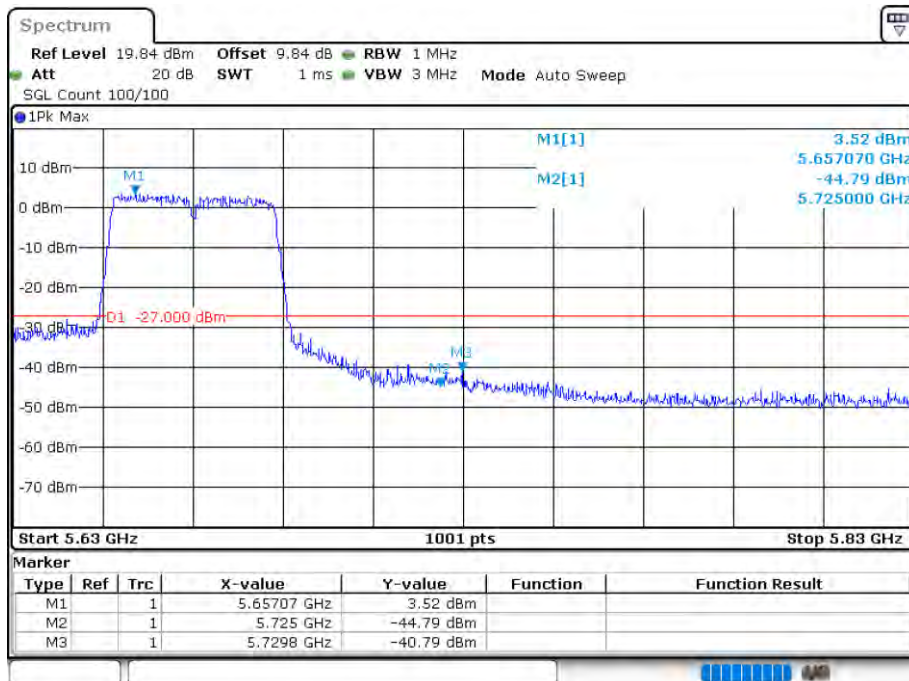

Date: 12.AUG.2020 16:04:10

Band Edge NVNT 802.11ac20 5700MHz High Ant 2

Date: 12.AUG.2020 16:06:30

Band Edge NVNT 802.11ac40 5510MHz Low Ant 1

Date: 12.AUG.2020 15:44:30

Band Edge NVNT 802.11ac40 5670MHz High Ant 1

Date: 12.AUG.2020 15:47:30

Band Edge NVNT 802.11ac40 5510MHz Low Ant 2

Date: 12.AUG.2020 16:12:34

Band Edge NVNT 802.11ac40 5670MHz High Ant 2

Date: 12.AUG.2020 16:16:20

Band Edge NVNT 802.11ac80 5530MHz Low Ant 1