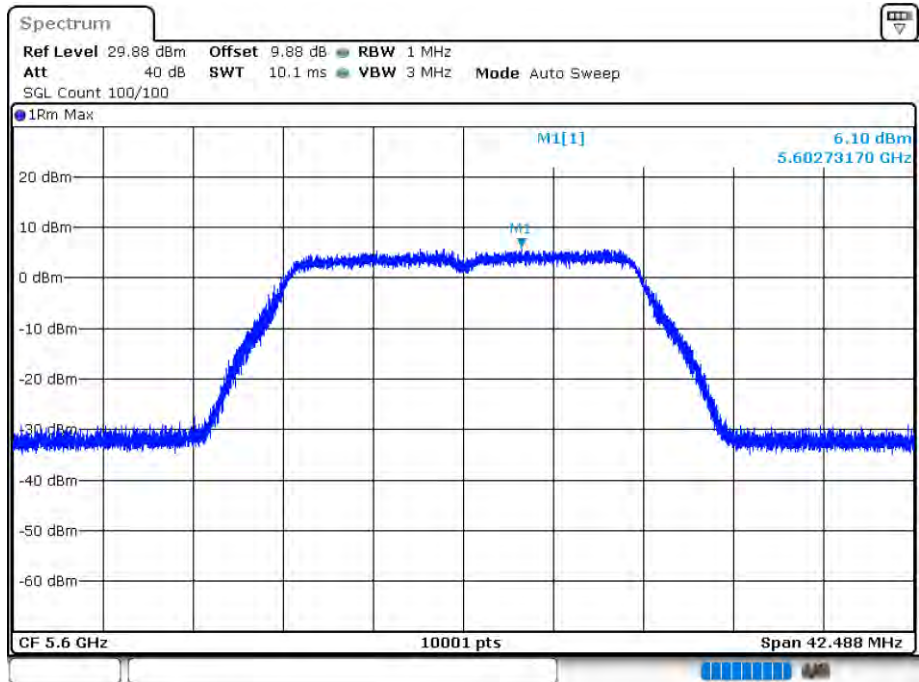

PSD NVNT 802.11a 5600MHz Ant 1

Date: 12.AUG.2020 15:27:38