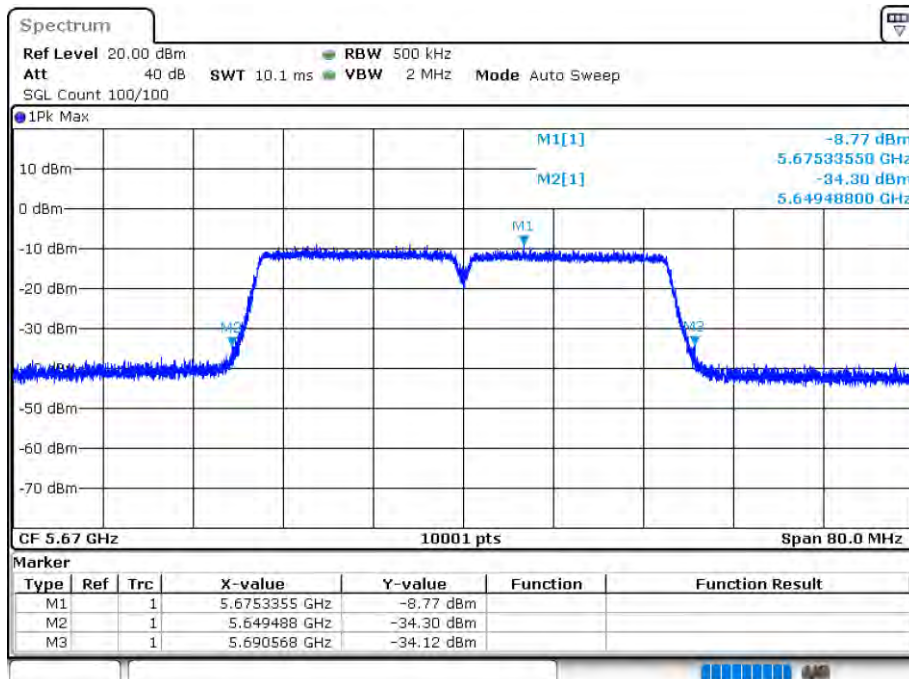

OBW NVNT 802.11n(HT40) 5590MHz Ant 2

Date: 12.AUG.2020 16:09:14

-26 dB BW NVNT 802.11n(HT40) 5590MHz Ant 2

Date: 12.AUG.2020 16:09:17

OBW NVNT 802.11n(HT40) 5670MHz Ant 2

Date: 12.AUG.2020 16:10:33

-26 dB BW NVNT 802.11n(HT40) 5670MHz Ant 2