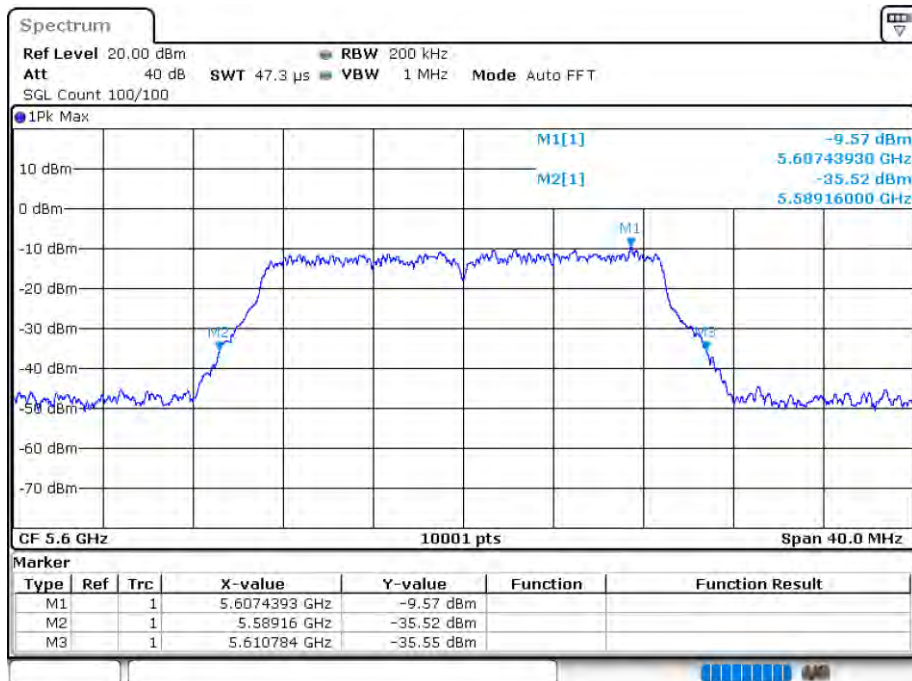

-26 dB BW NVNT 802.11ac20 5600MHz Ant 2

Date: 12.AUG.2020 16:05:13