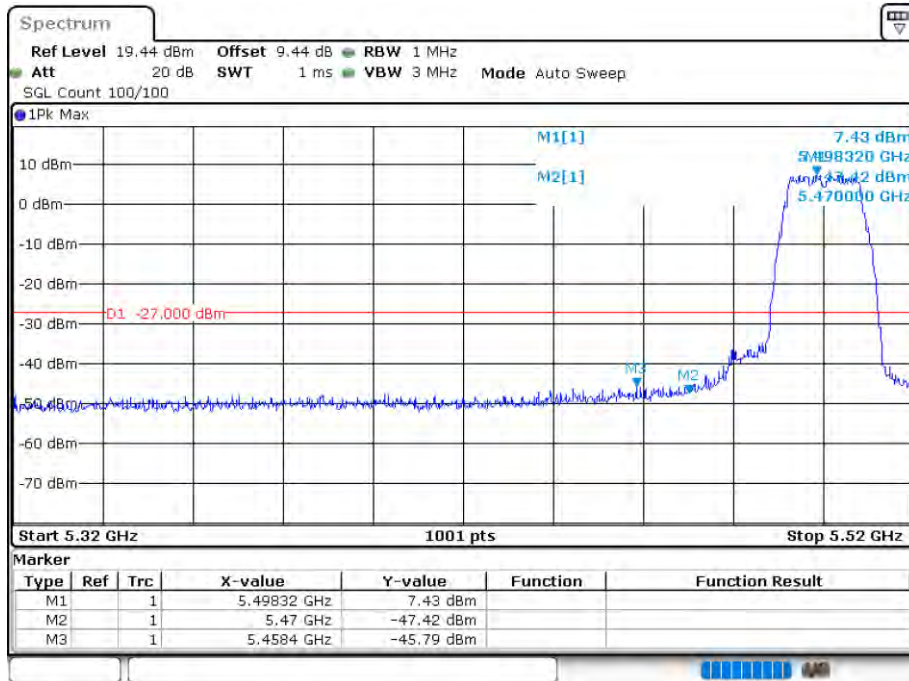

Band Edge NVNT 802.11a 5500MHz Low Ant 1

Date: 12.AUG.2020 15:26:35

Band Edge NVNT 802.11a 5700MHz High Ant 1

Date: 12.AUG.2020 15:28:40

Band Edge NVNT 802.11a 5500MHz Low Ant 2

Date: 12.AUG.2020 15:55:44

Band Edge NVNT 802.11a 5700MHz High Ant 2