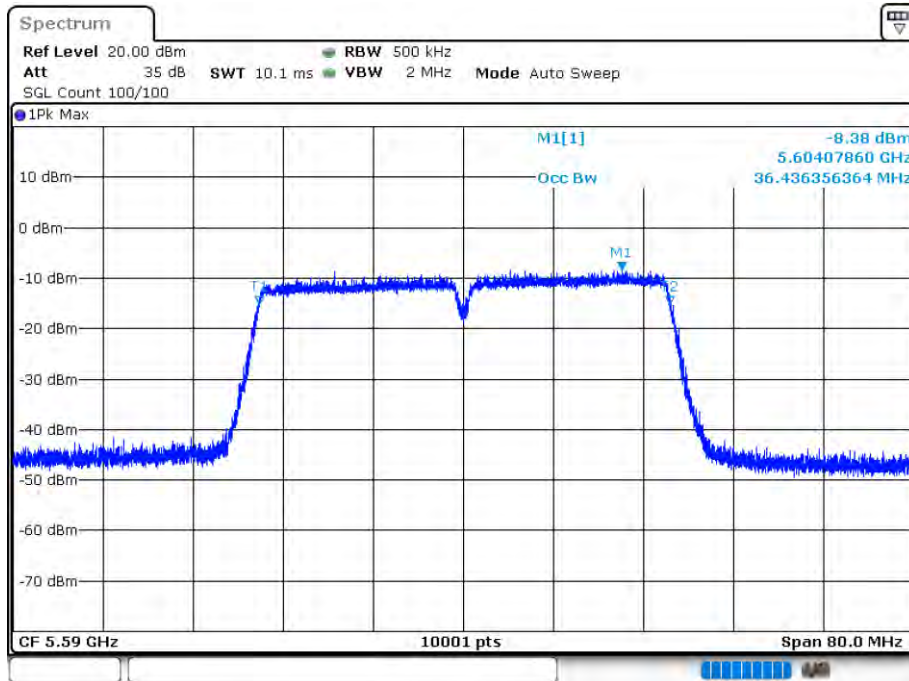

OBW NVNT 802.11ac40 5670MHz Ant 1

-26 dB BW NVNT 802.11ac40 5670MHz Ant 1

OBW NVNT 802.11ac40 5510MHz Ant 2

Date: 12.AUG.2020 16:12:15

-26 dB BW NVNT 802.11ac40 5510MHz Ant 2

Date: 12.AUG.2020 16:12:17

OBW NVNT 802.11ac40 5590MHz Ant 2