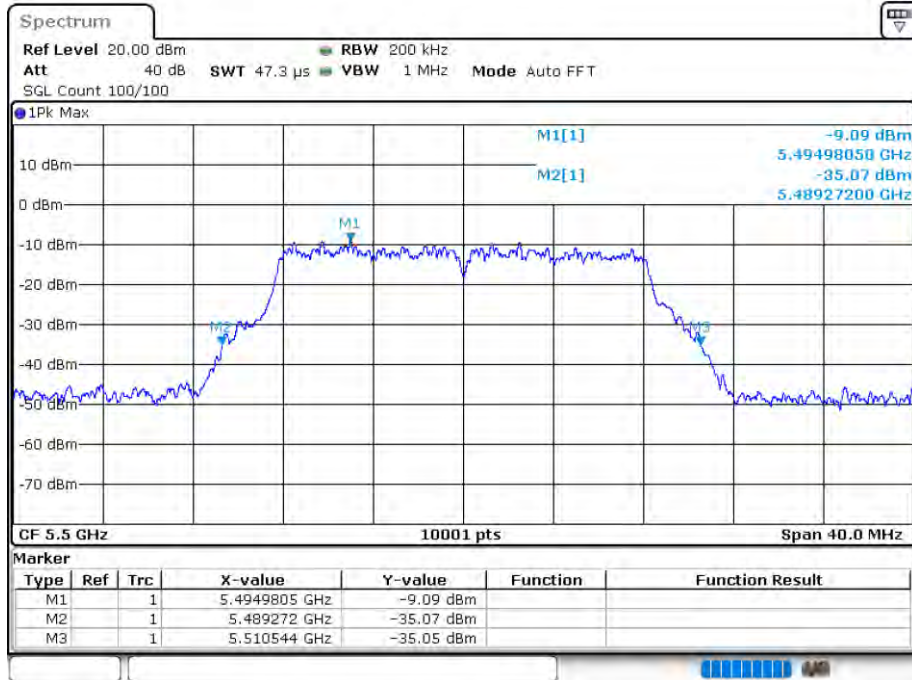

-26 dB BW NVNT 802.11a 5500MHz Ant 1

Date: 12.AUG.2020 15:26:26