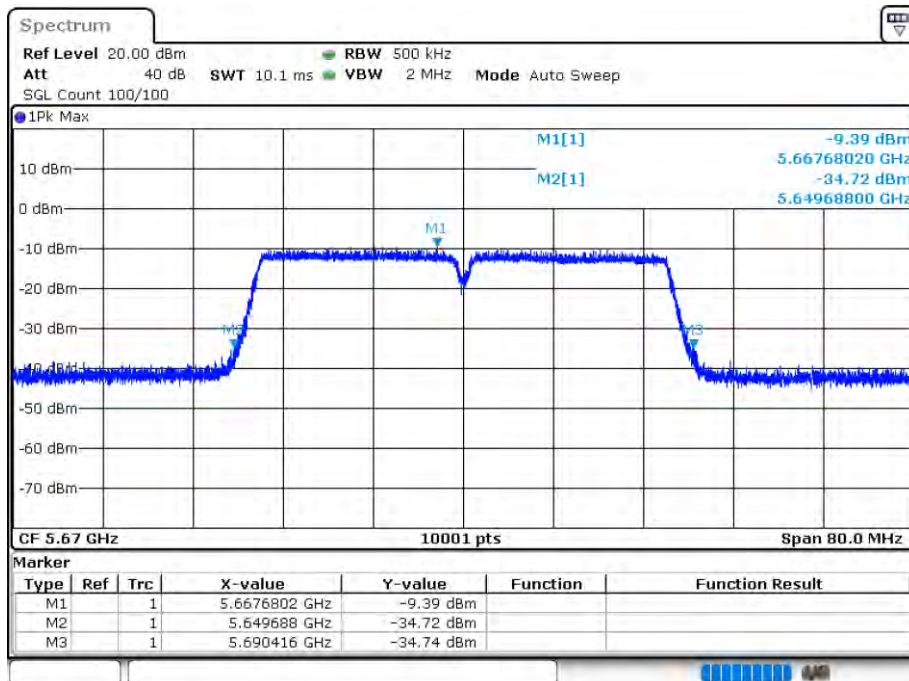

Date: 12.AUG.2020 16:13:46

-26 dB BW NVNT 802.11ac40 5590MHz Ant 2

Date: 12.AUG.2020 16:13:49

OBW NVNT 802.11ac40 5670MHz Ant 2

Date: 12.AUG.2020 16:15:59

-26 dB BW NVNT 802.11ac40 5670MHz Ant 2

Date: 12.AUG.2020 16:16:01