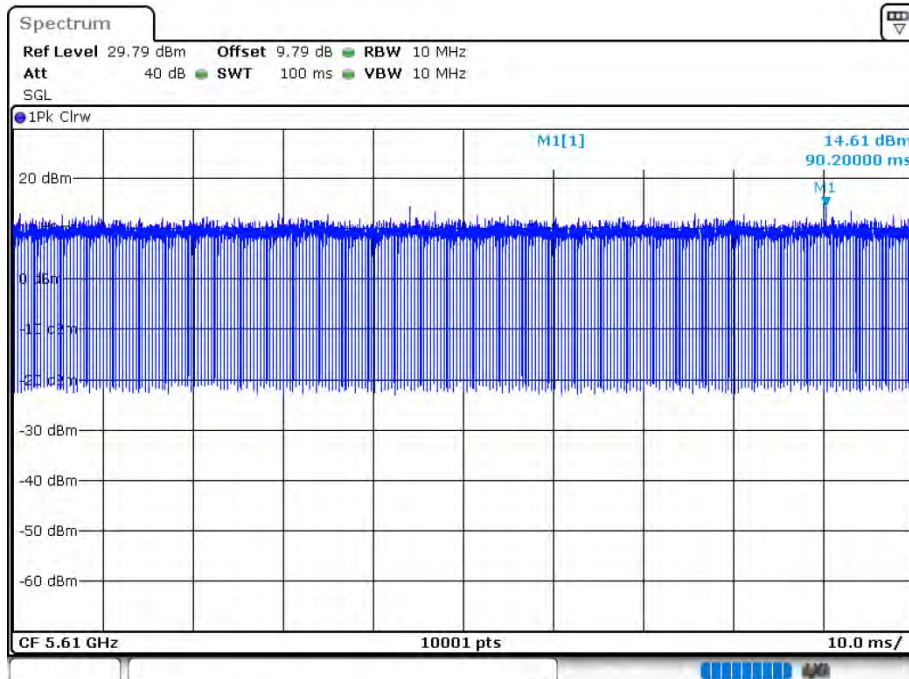

Duty Cycle NVNT 802.11ac80 5610MHz Ant 2

Date: 12.AUG.2020 16:21:12