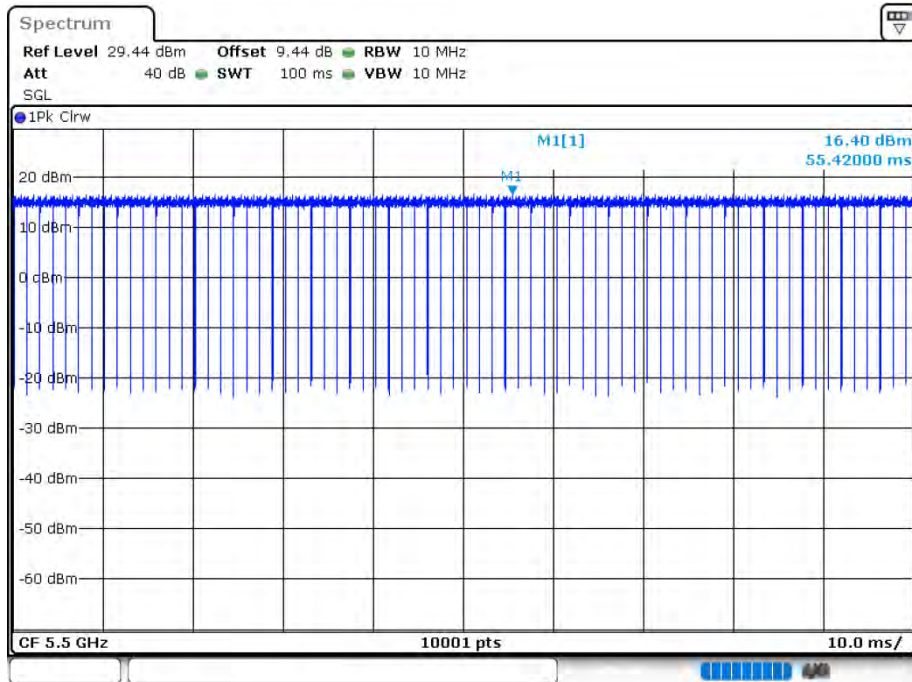

Duty Cycle NVNT 802.11a 5500MHz Ant 2

Date: 12.AUG.2020 15:55:28