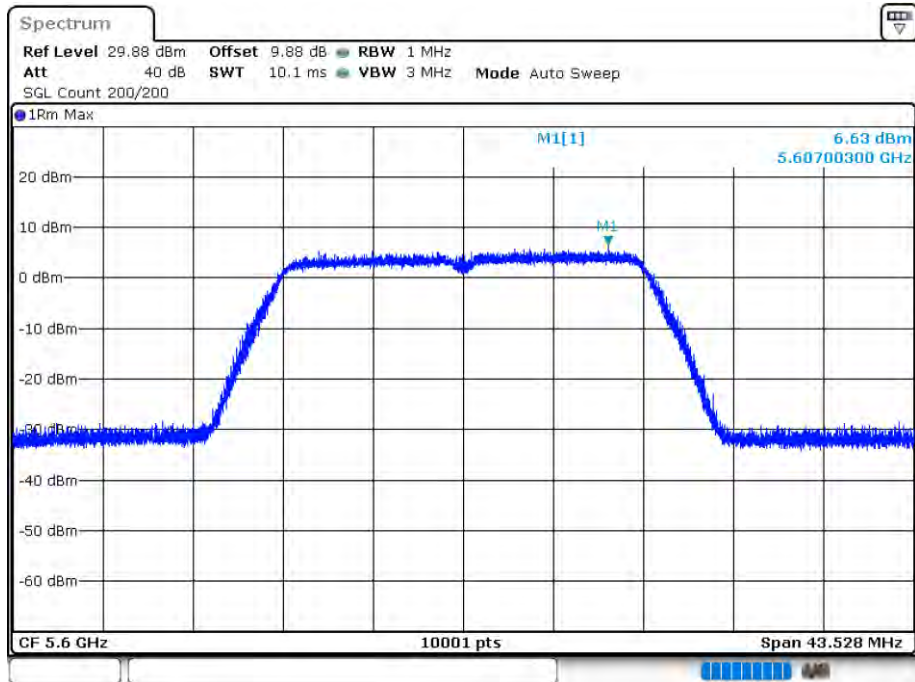

PSD NVNT 802.11n(HT20) 5600MHz Ant 1

Date: 12.AUG.2020 15:31:08