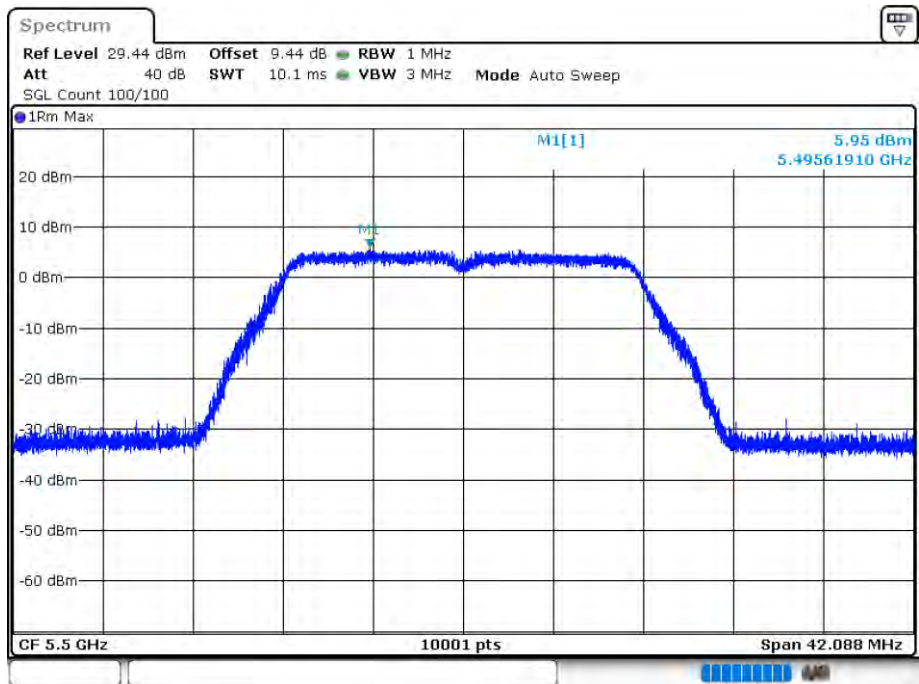

PSD NVNT 802.11a 5500MHz Ant 1

Date: 12.AUG.2020 15:26:31

PSD NVNT 802.11a 5600MHz Ant 1

Date: 12.AUG.2020 15:27:38

PSD NVNT 802.11a 5700MHz Ant 1

Date: 12.AUG.2020 15:28:36

PSD NVNT 802.11a 5500MHz Ant 2

Date: 12.AUG.2020 15:55:40