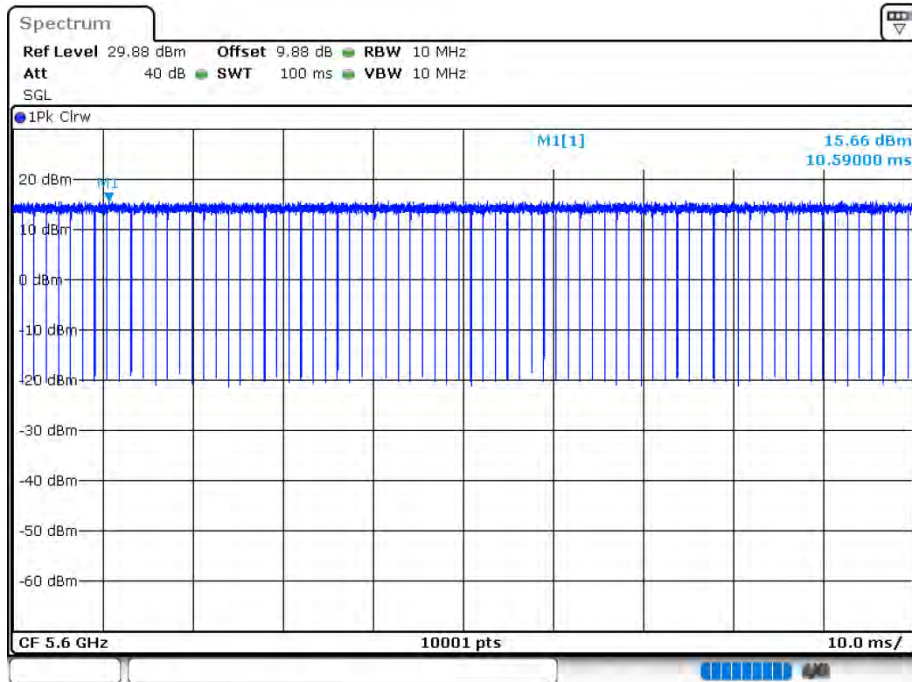

Duty Cycle NVNT 802.11ac80 5610MHz Ant 2

Date: 12.AUG.2020 16:21:12

Duty Cycle NVNT 802.11n(HT20) 5500MHz Ant 1

Date: 12.AUG.2020 15:29:45

Duty Cycle NVNT 802.11n(HT20) 5600MHz Ant 1

Date: 12.AUG.2020 15:30:44