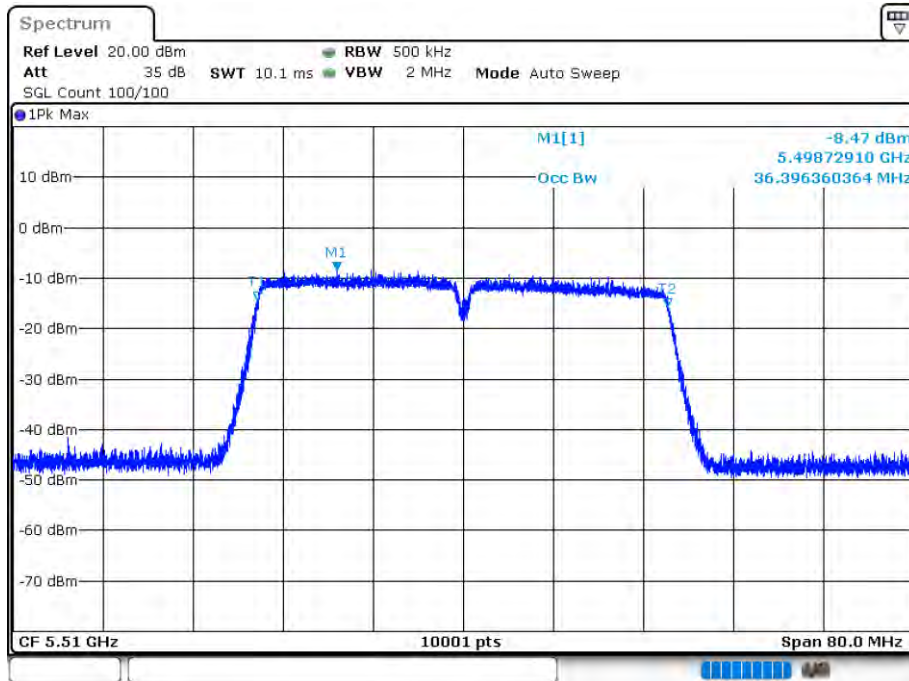

-26 dB BW NVNT 802.11ac20 5600MHz Ant 2

Date: 12.AUG.2020 16:05:13

OBW NVNT 802.11ac20 5700MHz Ant 2

Date: 12.AUG.2020 16:06:14

-26 dB BW NVNT 802.11ac20 5700MHz Ant 2

Date: 12.AUG.2020 16:06:16

OBW NVNT 802.11ac40 5510MHz Ant 1