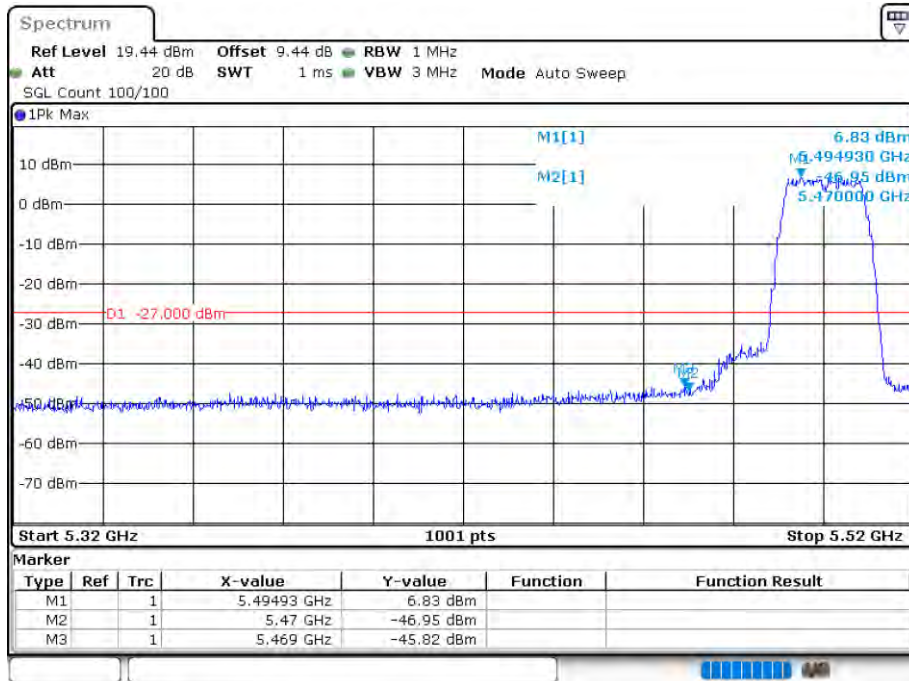

Band Edge NVNT 802.11a 5500MHz Low Ant 1

Date: 12.AUG.2020 15:26:35

Band Edge NVNT 802.11a 5700MHz High Ant 1

Date: 12.AUG.2020 15:28:40

Band Edge NVNT 802.11a 5500MHz Low Ant 2

Date: 12.AUG.2020 15:55:44

Band Edge NVNT 802.11a 5700MHz High Ant 2

Date: 12.AUG.2020 15:59:01

Band Edge NVNT 802.11ac20 5500MHz Low Ant 1

Date: 12.AUG.2020 15:33:38

Band Edge NVNT 802.11ac20 5700MHz High Ant 1

Date: 12.AUG.2020 15:36:08

Band Edge NVNT 802.11ac20 5500MHz Low Ant 2