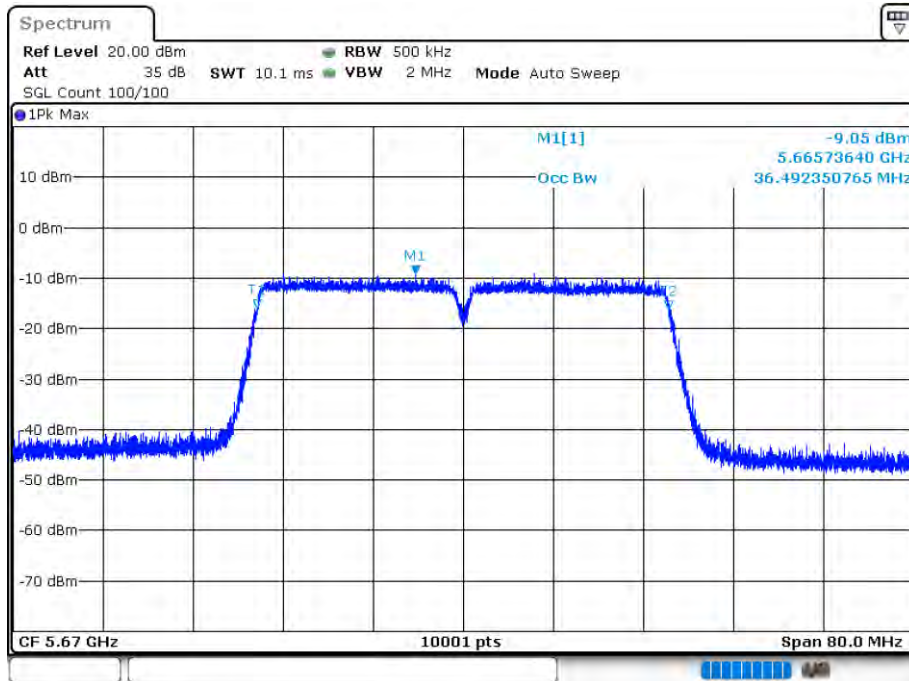

OBW NVNT 802.11ac40 5670MHz Ant 1