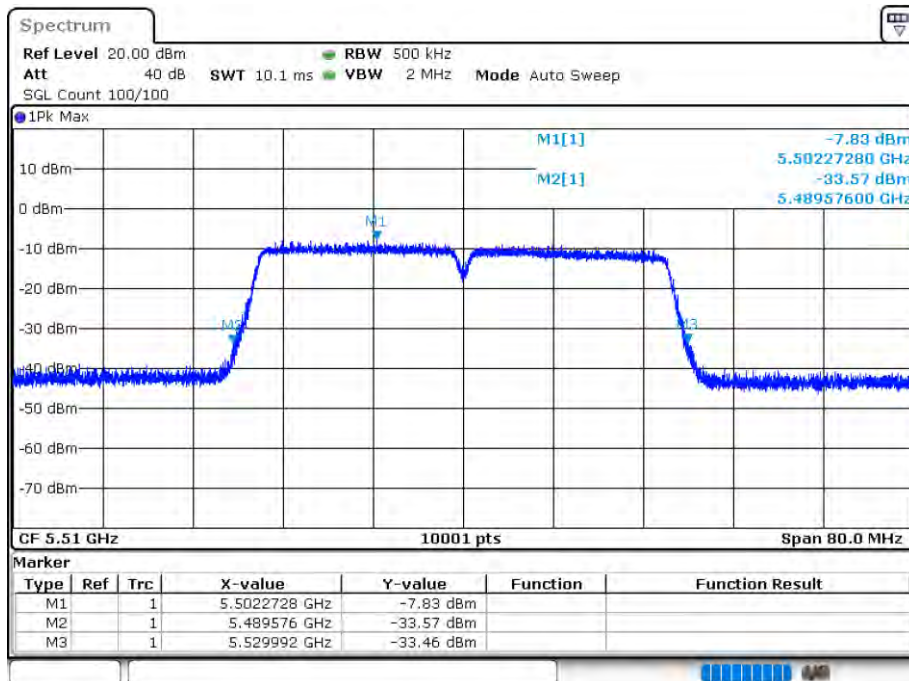

Date: 12.AUG.2020 15:39:28

-26 dB BW NVNT 802.11n(HT40) 5670MHz Ant 1

Date: 12.AUG.2020 15:39:31

OBW NVNT 802.11n(HT40) 5510MHz Ant 2

Date: 12.AUG.2020 16:07:56

-26 dB BW NVNT 802.11n(HT40) 5510MHz Ant 2

Date: 12.AUG.2020 16:07:59