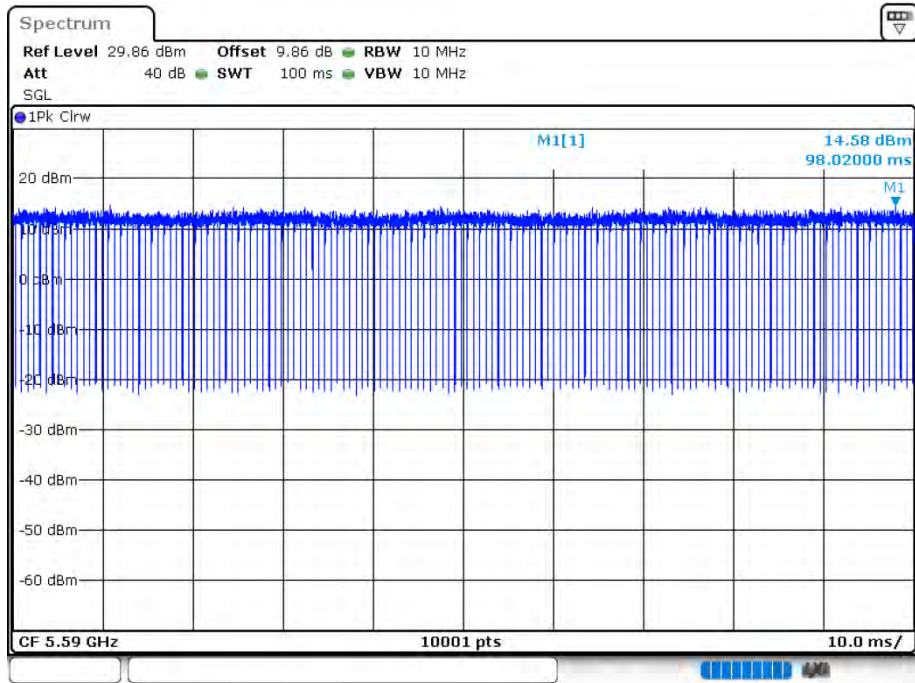

Duty Cycle NVNT 802.11n(HT40) 5670MHz Ant 1

Date: 12.AUG.2020 15:39:17

Duty Cycle NVNT 802.11n(HT40) 5510MHz Ant 2

Date: 12.AUG.2020 16:07:38

Duty Cycle NVNT 802.11n(HT40) 5590MHz Ant 2

Date: 12.AUG.2020 16:08:56