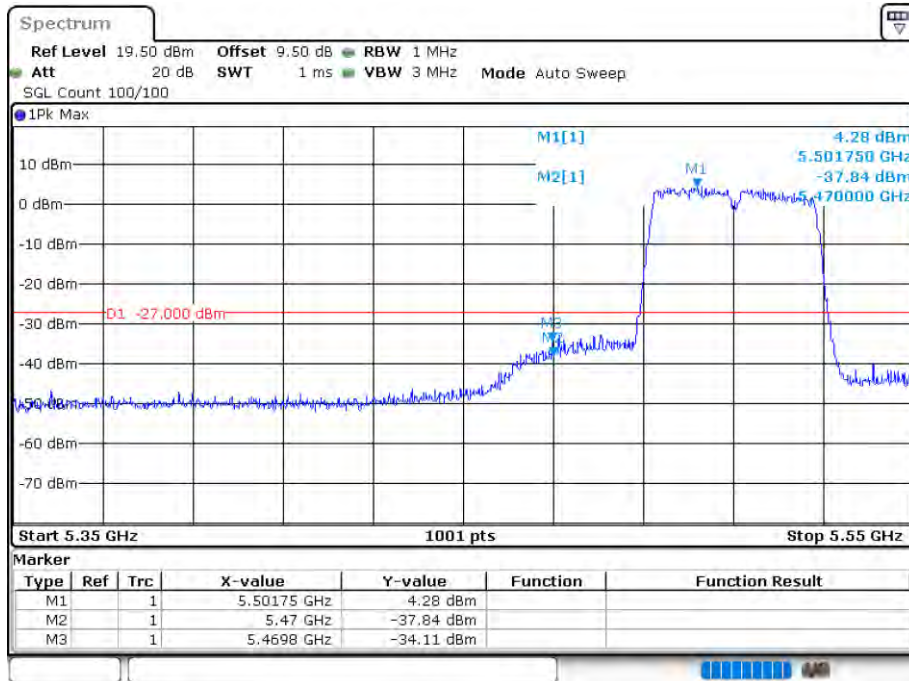

Date: 12.AUG.2020 16:04:10

Band Edge NVNT 802.11ac20 5700MHz High Ant 2

Date: 12.AUG.2020 16:06:30

Band Edge NVNT 802.11ac40 5510MHz Low Ant 1

Date: 12.AUG.2020 15:44:30

Band Edge NVNT 802.11ac40 5670MHz High Ant 1

Date: 12.AUG.2020 15:47:30

Band Edge NVNT 802.11ac40 5510MHz Low Ant 2

Date: 12.AUG.2020 16:12:34

Band Edge NVNT 802.11ac40 5670MHz High Ant 2

Date: 12.AUG.2020 16:16:20

Band Edge NVNT 802.11ac80 5530MHz Low Ant 1