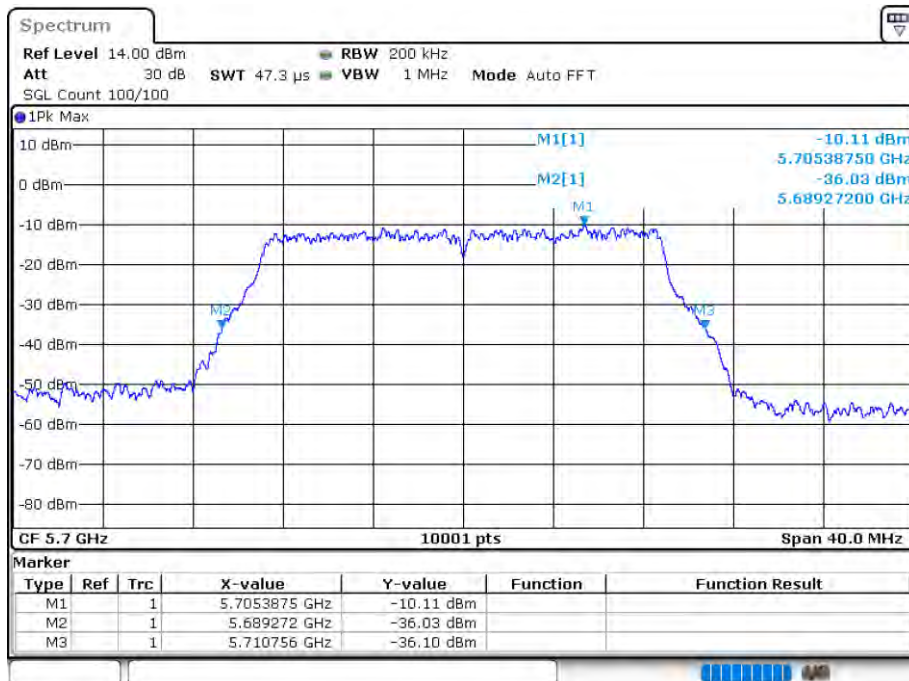

Date: 12.AUG.2020 15:30:59

-26 dB BW NVNT 802.11n(HT20) 5600MHz Ant 1

Date: 12.AUG.2020 15:31:01

OBW NVNT 802.11n(HT20) 5700MHz Ant 1

Date: 12.AUG.2020 15:32:00

-26 dB BW NVNT 802.11n(HT20) 5700MHz Ant 1

Date: 12.AUG.2020 15:32:02