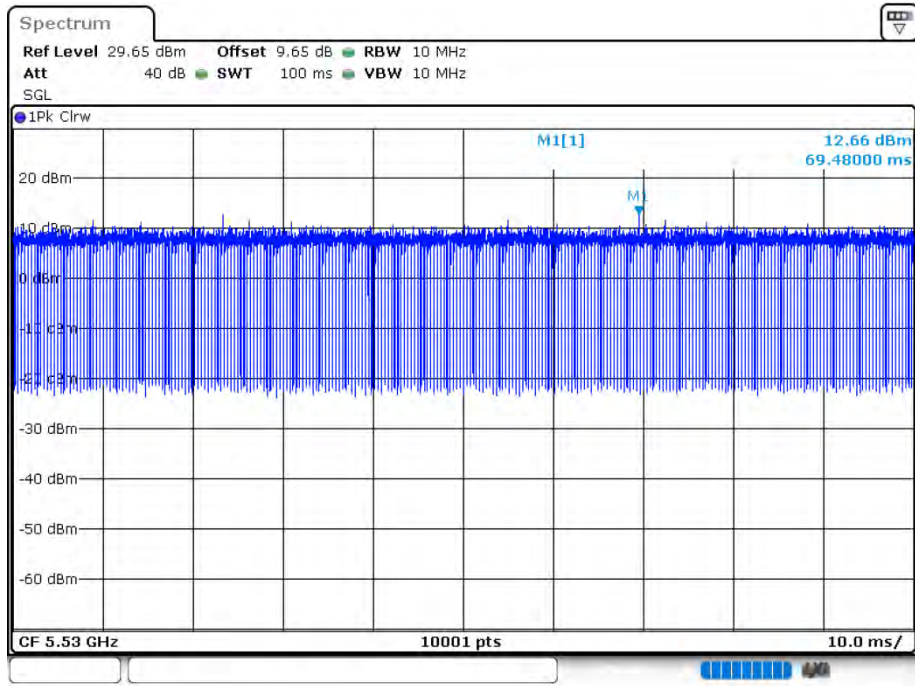

Duty Cycle NVNT 802.11ac80 5530MHz Ant 1

Date: 12.AUG.2020 15:49:13