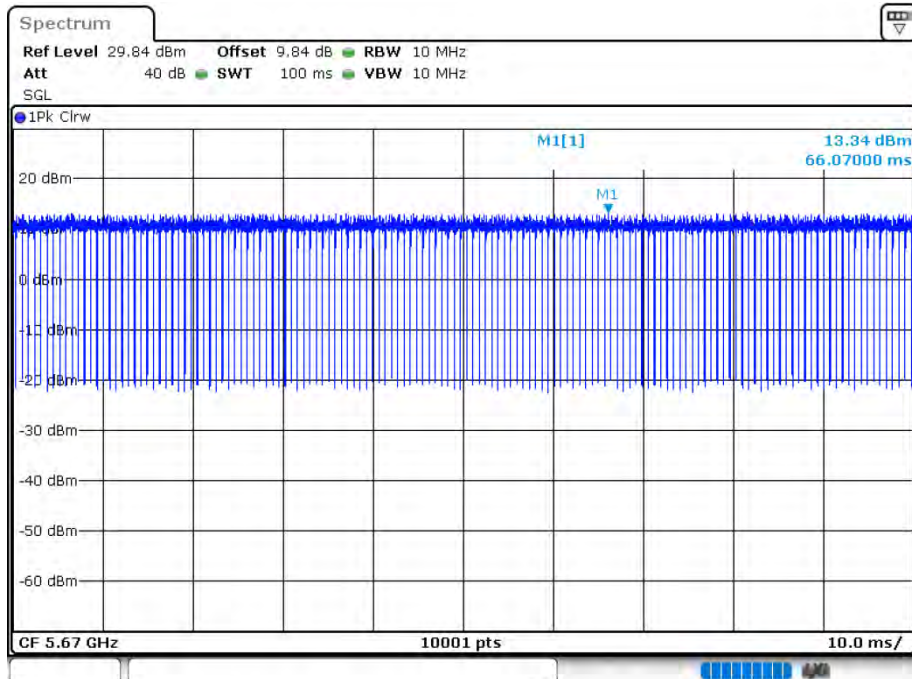

Duty Cycle NVNT 802.11ac40 5670MHz Ant 1

Date: 12.AUG.2020 15:46:47

Duty Cycle NVNT 802.11ac40 5510MHz Ant 2

Date: 12.AUG.2020 16:11:55

Duty Cycle NVNT 802.11ac40 5590MHz Ant 2

Date: 12.AUG.2020 16:13:24

Duty Cycle NVNT 802.11ac40 5670MHz Ant 2