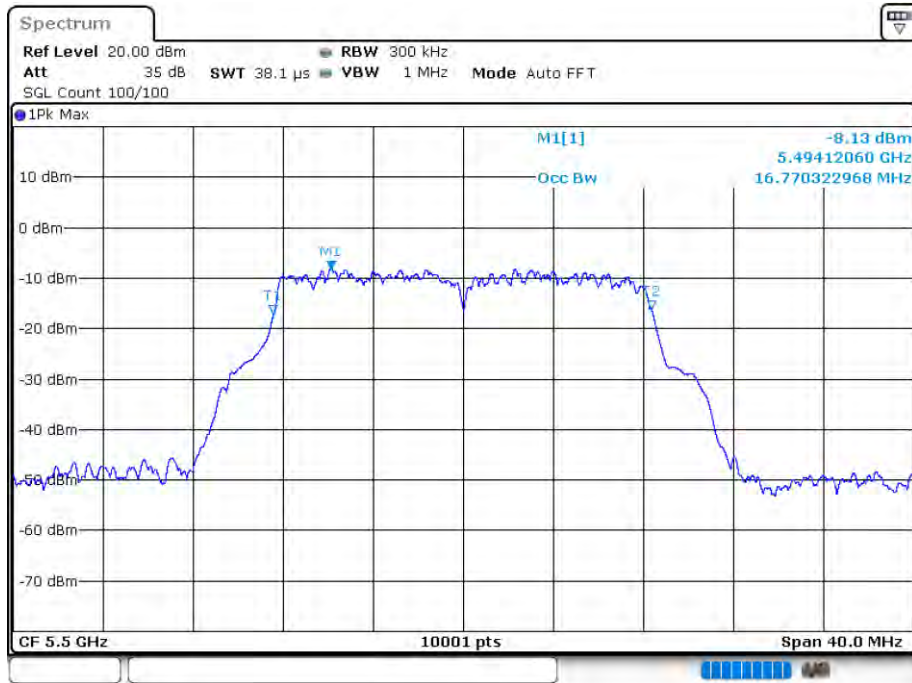

Date: 12.AUG.2020 15:27:33

OBW NVNT 802.11a 5700MHz Ant 1

Date: 12.AUG.2020 15:28:28

-26 dB BW NVNT 802.11a 5700MHz Ant 1

Date: 12.AUG.2020 15:28:30

OBW NVNT 802.11a 5500MHz Ant 2

Date: 12.AUG.2020 15:55:33