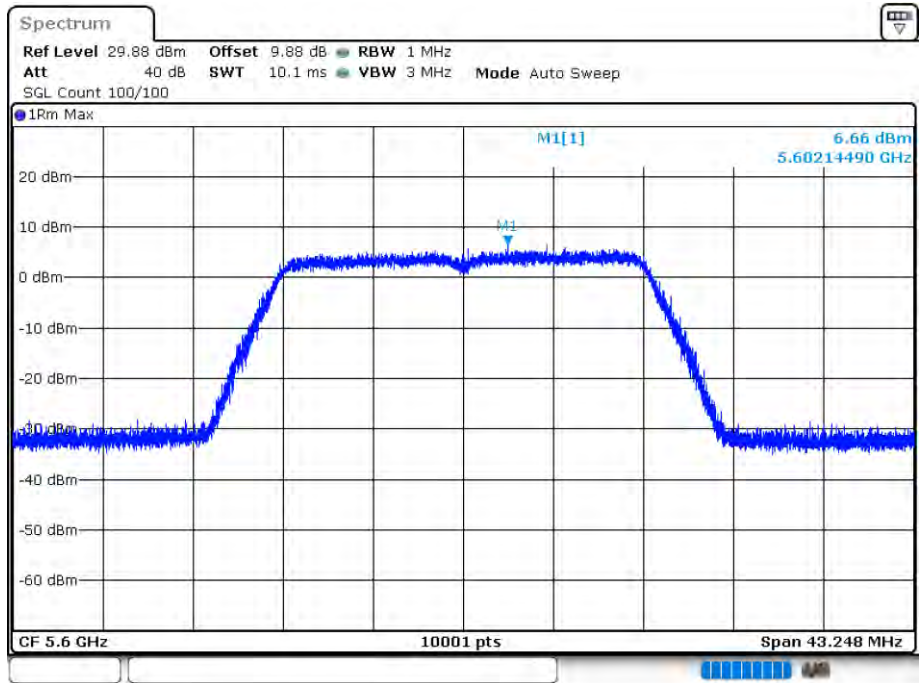

Date: 12.AUG.2020 15:34:36

PSD NVNT 802.11ac20 5700MHz Ant 1

Date: 12.AUG.2020 15:36:01

PSD NVNT 802.11ac20 5500MHz Ant 2

Date: 12.AUG.2020 16:04:04

PSD NVNT 802.11ac20 5600MHz Ant 2

Date: 12.AUG.2020 16:05:21