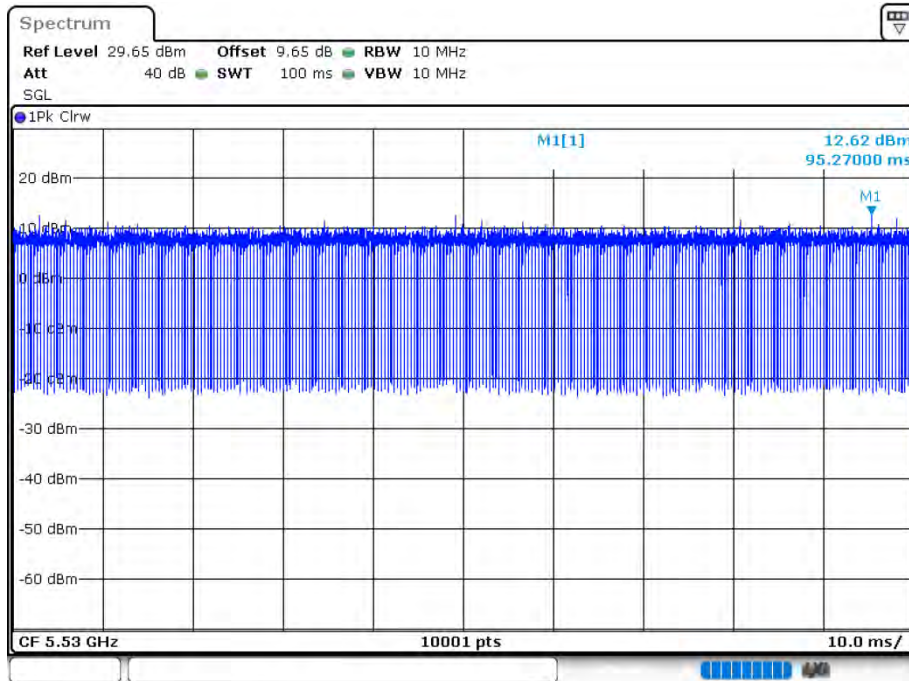

Date: 12.AUG.2020 16:15:37

Duty Cycle NVNT 802.11ac80 5530MHz Ant 1

Date: 12.AUG.2020 15:49:13

Duty Cycle NVNT 802.11ac80 5610MHz Ant 1

Date: 12.AUG.2020 15:51:36

Duty Cycle NVNT 802.11ac80 5530MHz Ant 2

Date: 12.AUG.2020 16:18:39