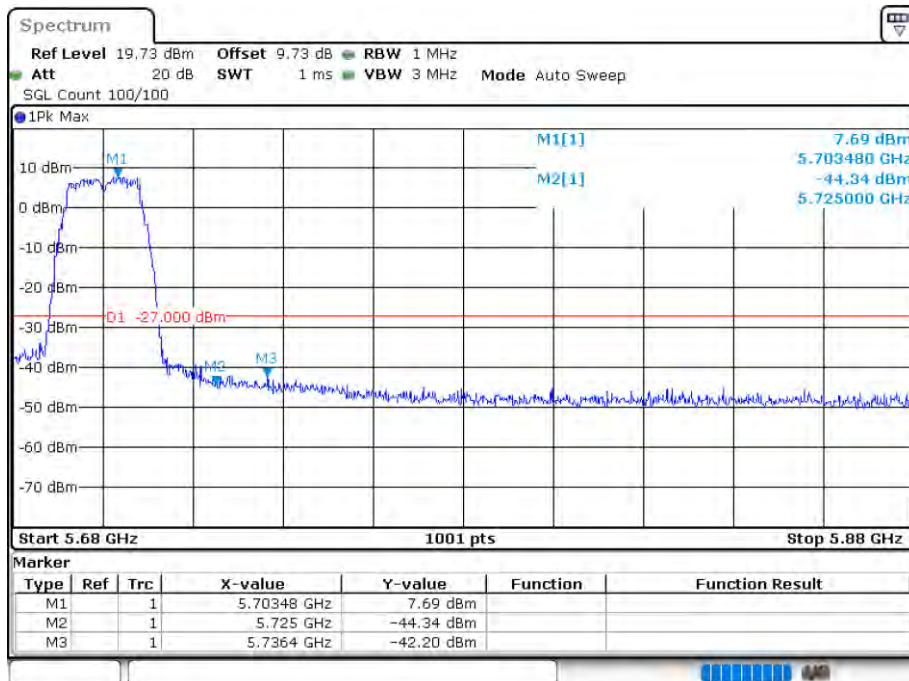

Date: 12.AUG.2020 15:42:47

PSD NVNT 802.11n(HT40) 5590MHz Ant 1

Date: 12.AUG.2020 15:41:35

PSD NVNT 802.11n(HT40) 5670MHz Ant 1

Date: 12.AUG.2020 15:39:39

PSD NVNT 802.11n(HT40) 5510MHz Ant 2

Date: 12.AUG.2020 16:08:07

Band Edge NVNT 802.11a 5500MHz Low Ant 1

Date: 12.AUG.2020 15:26:35

Band Edge NVNT 802.11a 5700MHz High Ant 1

Date: 12.AUG.2020 15:28:40

Band Edge NVNT 802.11a 5500MHz Low Ant 2

Date: 12.AUG.2020 15:55:44

Band Edge NVNT 802.11a 5700MHz High Ant 2