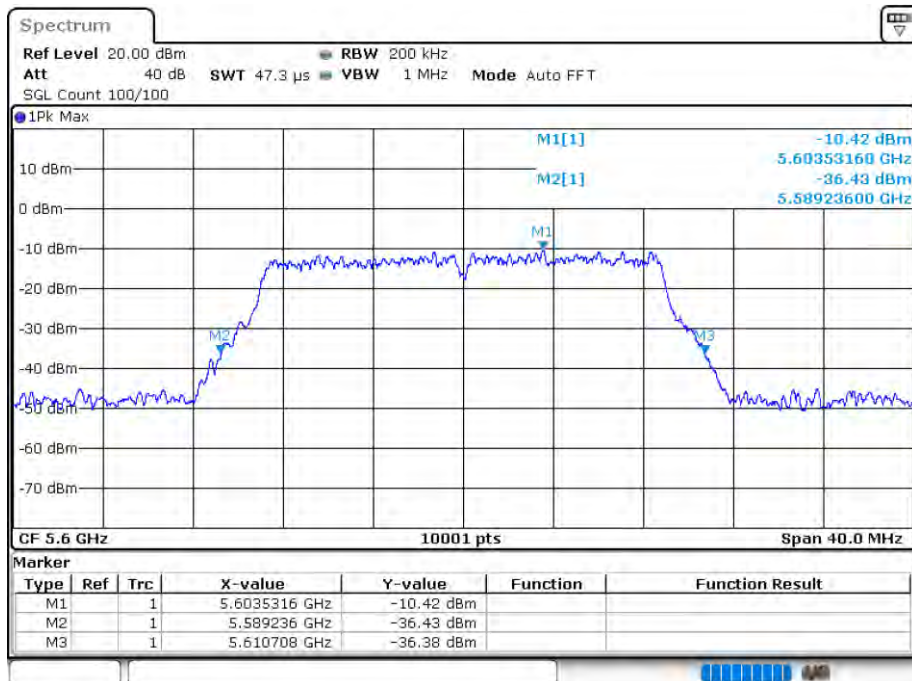

-26 dB BW NVNT 802.11ac20 5600MHz Ant 1

Date: 12.AUG.2020 15:34:29