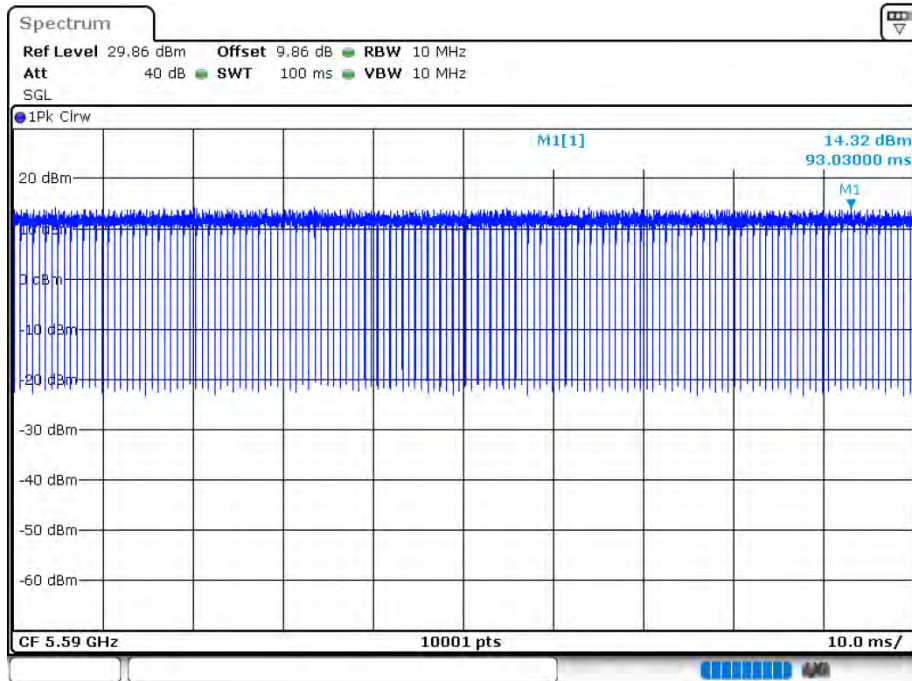

Duty Cycle NVNT 802.11ac40 5670MHz Ant 1

Date: 12.AUG.2020 15:46:47

Duty Cycle NVNT 802.11ac40 5510MHz Ant 2

Date: 12.AUG.2020 16:11:55

Duty Cycle NVNT 802.11ac40 5590MHz Ant 2

Date: 12.AUG.2020 16:13:24

Duty Cycle NVNT 802.11ac40 5670MHz Ant 2