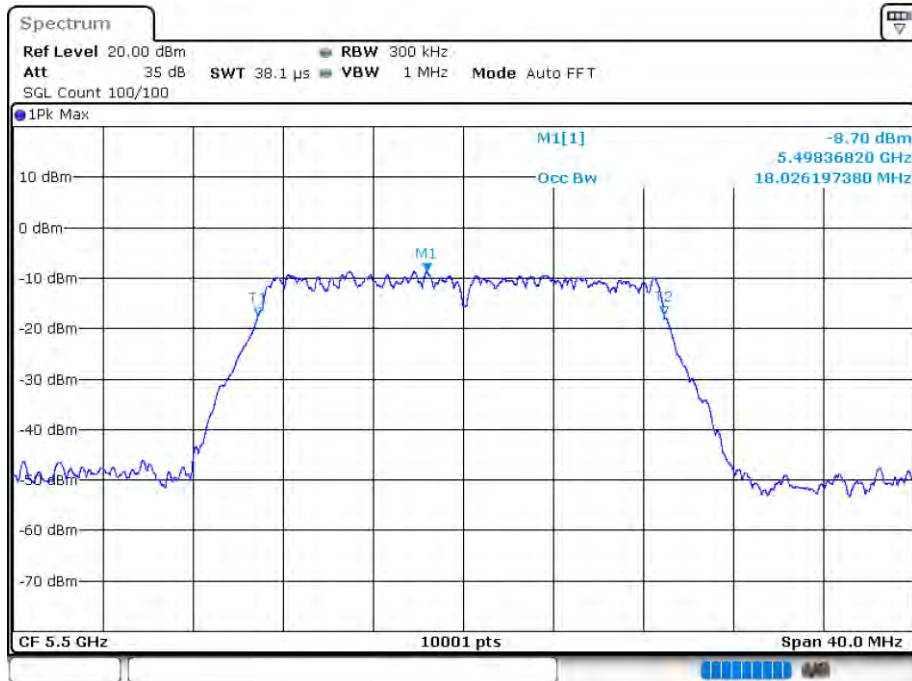

OBW NVNT 802.11n(HT20) 5500MHz Ant 2

Date: 12.AUG.2020 16:00:05