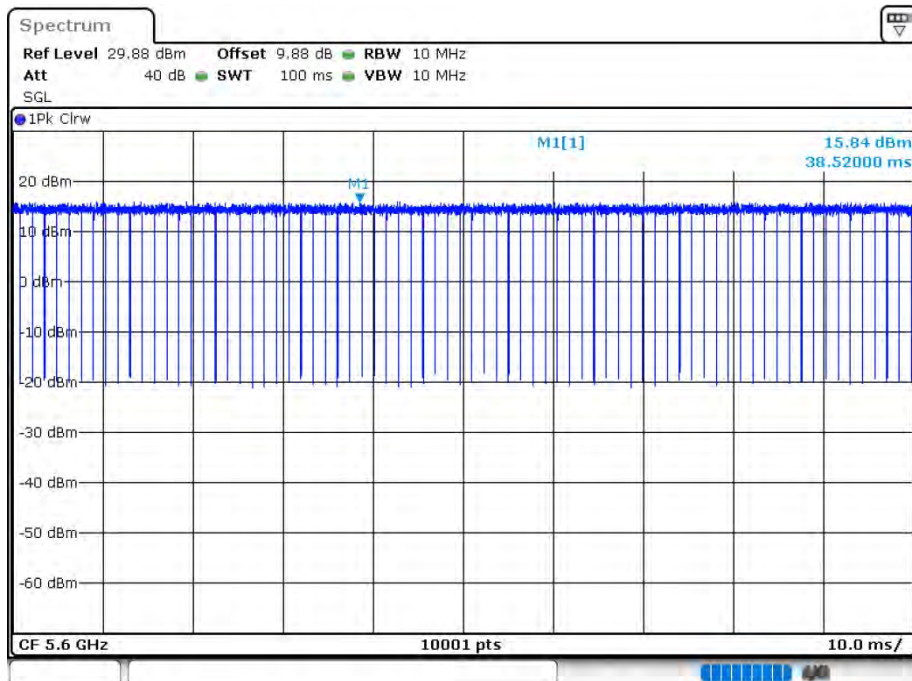

Duty Cycle NVNT 802.11ac20 5600MHz Ant 1

Date: 12.AUG.2020 15:34:11