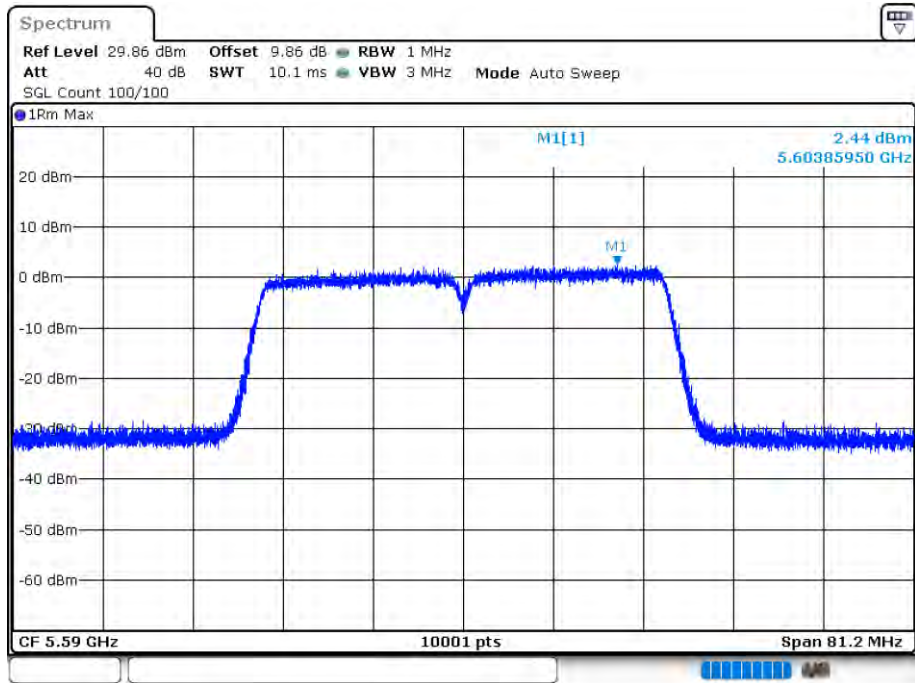

PSD NVNT 802.11ac40 5590MHz Ant 2

Date: 12.AUG.2020 16:13:58