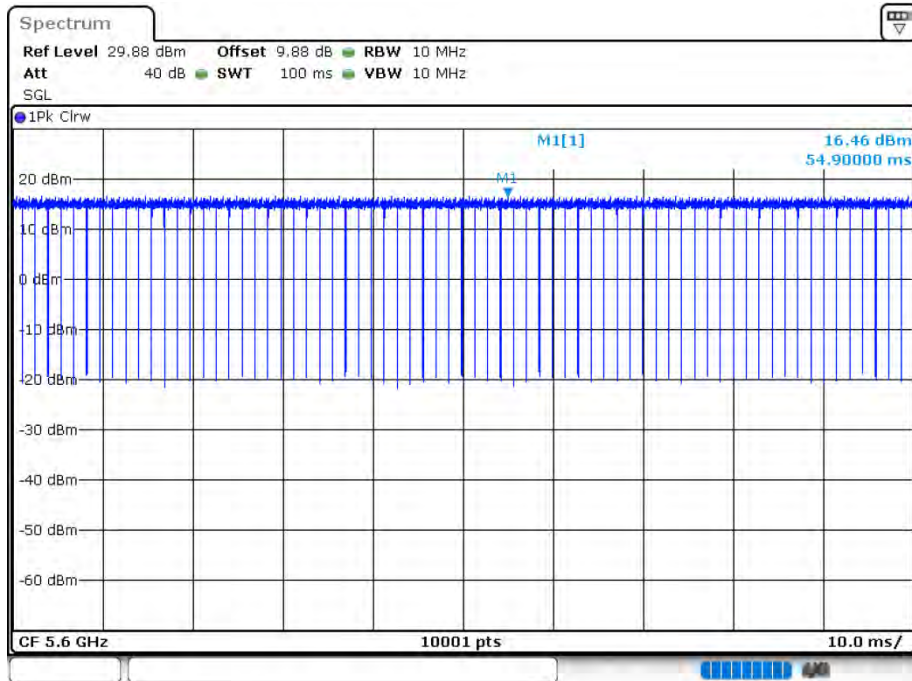

Duty Cycle NVNT 802.11a 5600MHz Ant 2

Date: 12.AUG.2020 15:57:15