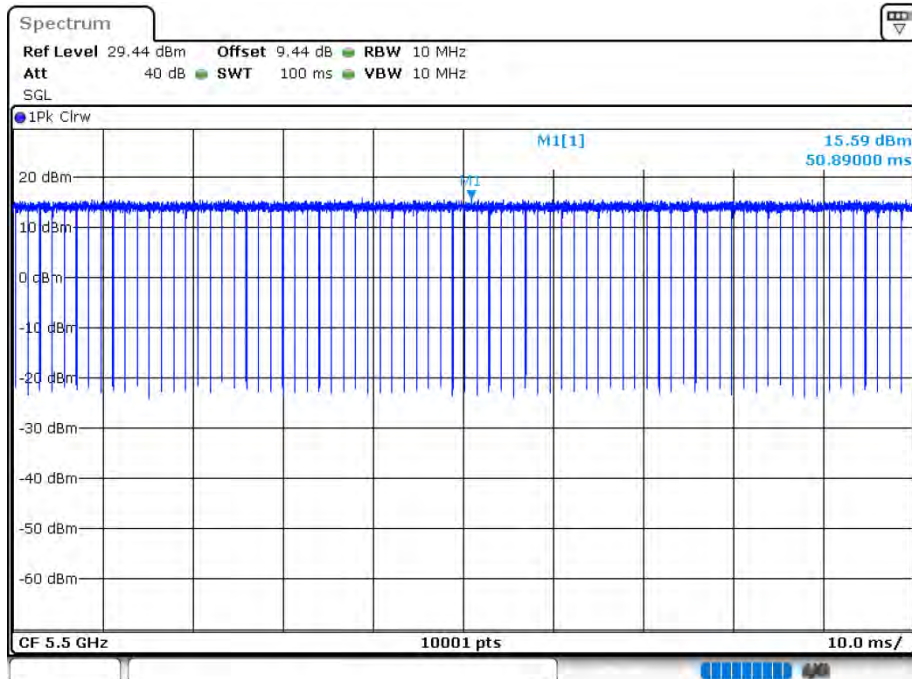

Duty Cycle NVNT 802.11n(HT20) 5500MHz Ant 2

Date: 12.AUG.2020 15:59:51