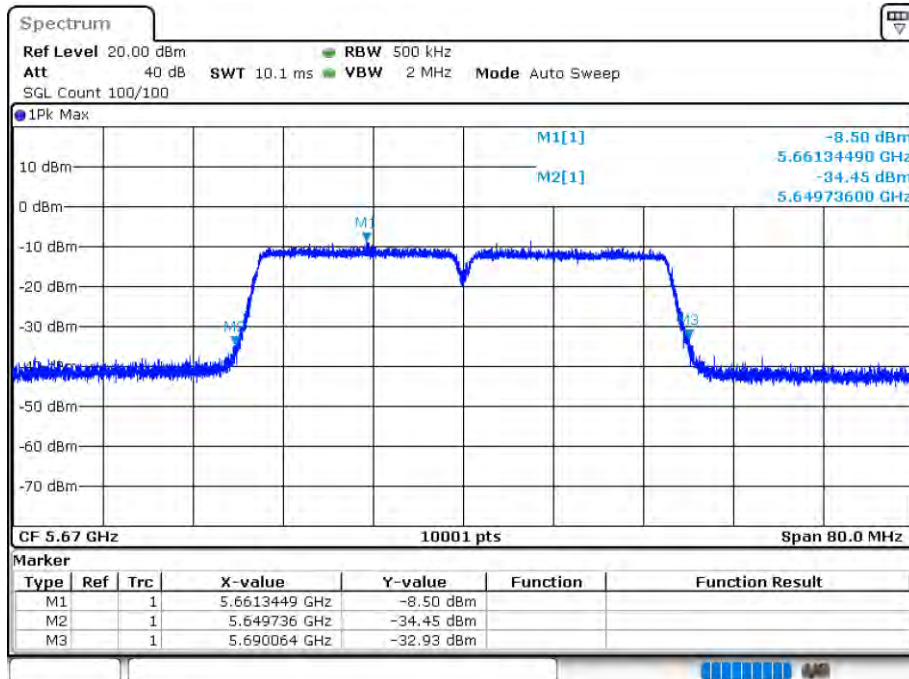

-26 dB BW NVNT 802.11ac40 5670MHz Ant 1