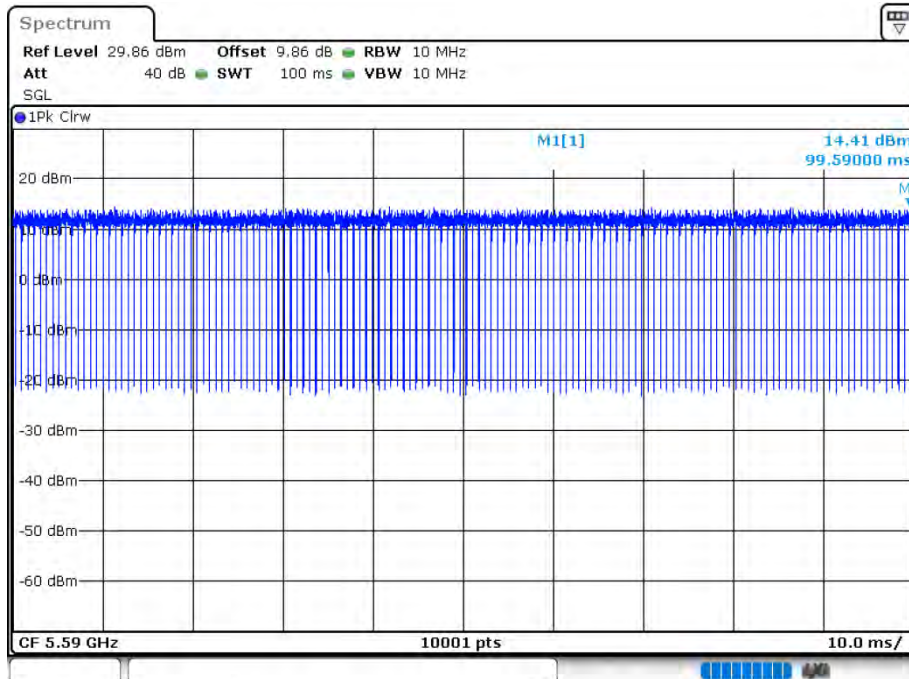

Date: 12.AUG.2020 16:04:55

Duty Cycle NVNT 802.11ac20 5700MHz Ant 2

Date: 12.AUG.2020 16:05:56

Duty Cycle NVNT 802.11ac40 5510MHz Ant 1

Date: 12.AUG.2020 15:43:50

Duty Cycle NVNT 802.11ac40 5590MHz Ant 1

Date: 12.AUG.2020 15:45:24