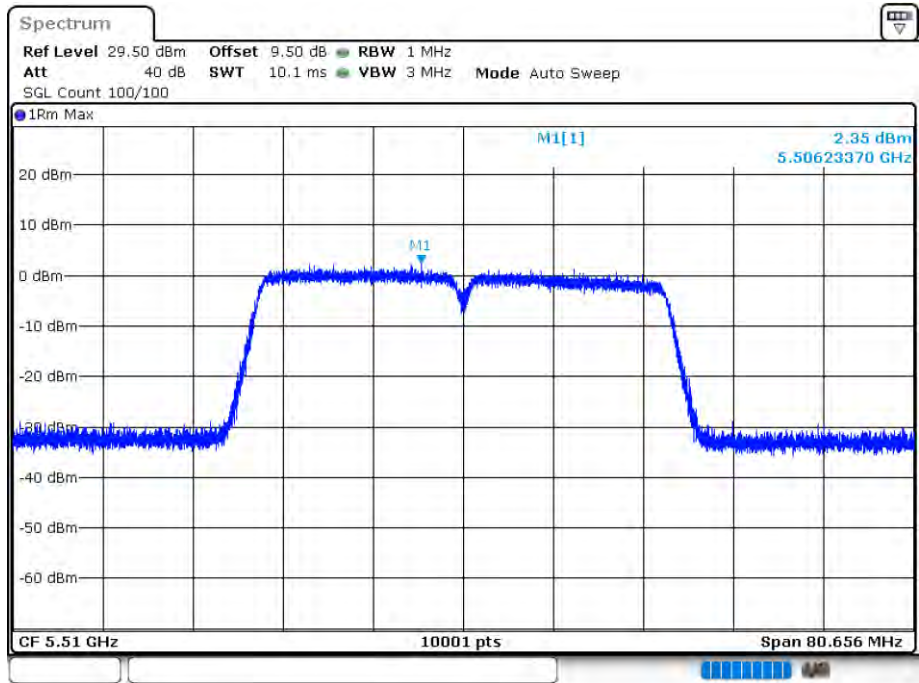

PSD NVNT 802.11n(HT20) 5500MHz Ant 2

Date: 12.AUG.2020 16:00:15

PSD NVNT 802.11n(HT20) 5600MHz Ant 2

Date: 12.AUG.2020 16:01:37

PSD NVNT 802.11n(HT20) 5700MHz Ant 2

Date: 12.AUG.2020 16:02:43

PSD NVNT 802.11n(HT40) 5510MHz Ant 1

Date: 12.AUG.2020 15:42:47

PSD NVNT 802.11n(HT40) 5590MHz Ant 1

Date: 12.AUG.2020 15:41:35

PSD NVNT 802.11n(HT40) 5670MHz Ant 1

Date: 12.AUG.2020 15:39:39

PSD NVNT 802.11n(HT40) 5510MHz Ant 2

Date: 12.AUG.2020 16:08:07