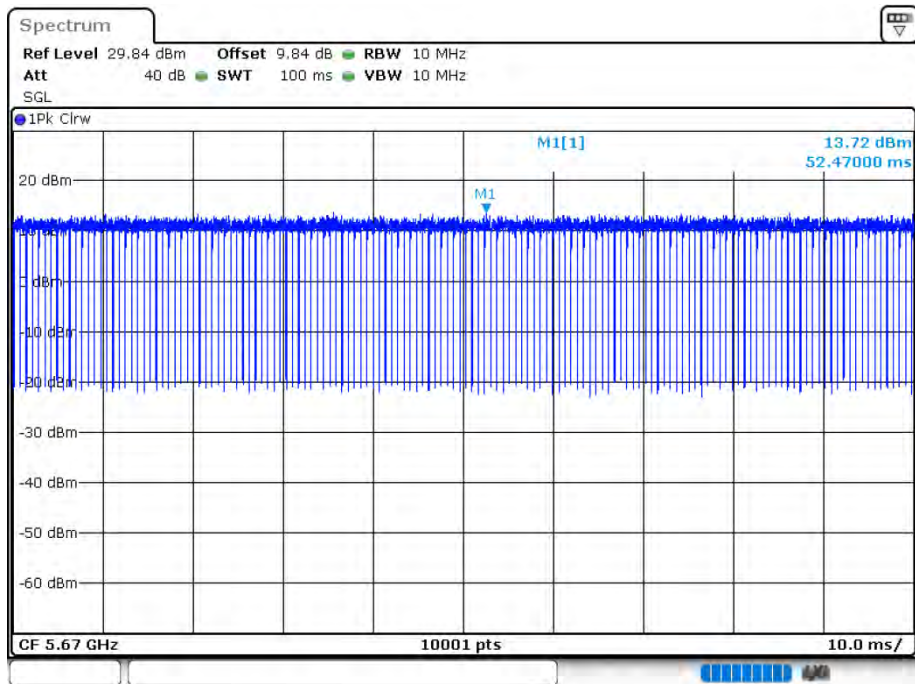

Duty Cycle NVNT 802.11n(HT40) 5670MHz Ant 2

Date: 12.AUG.2020 16:10:14