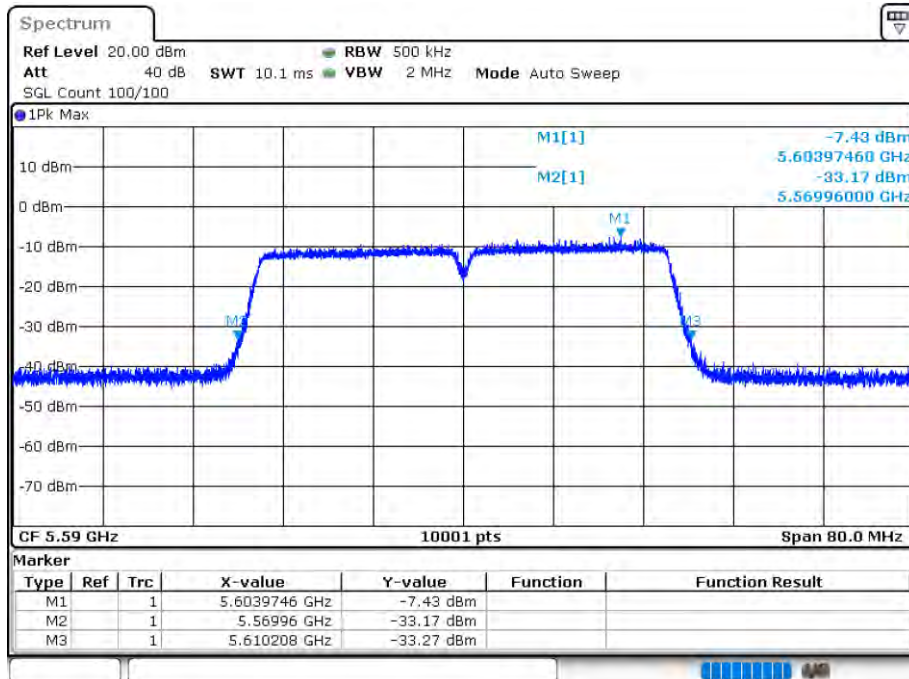

-26 dB BW NVNT 802.11n(HT40) 5590MHz Ant 2

Date: 12.AUG.2020 16:09:17