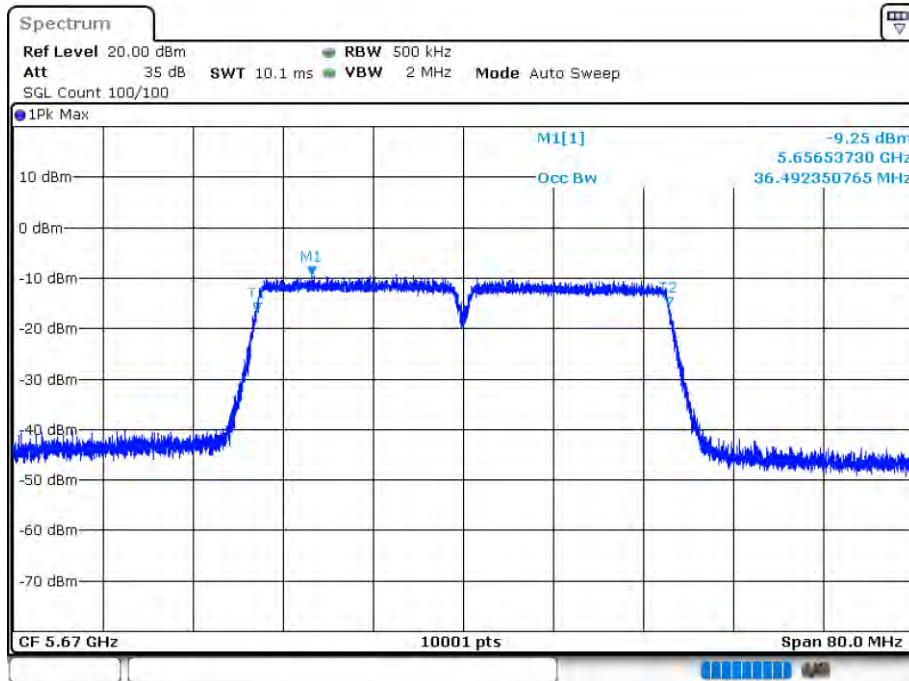

-26 dB BW NVNT 802.11n(HT40) 5510MHz Ant 1

Date: 12.AUG.2020 15:42:39

OBW NVNT 802.11n(HT40) 5590MHz Ant 1

Date: 12.AUG.2020 15:41:24

-26 dB BW NVNT 802.11n(HT40) 5590MHz Ant 1

Date: 12.AUG.2020 15:41:27

OBW NVNT 802.11n(HT40) 5670MHz Ant 1