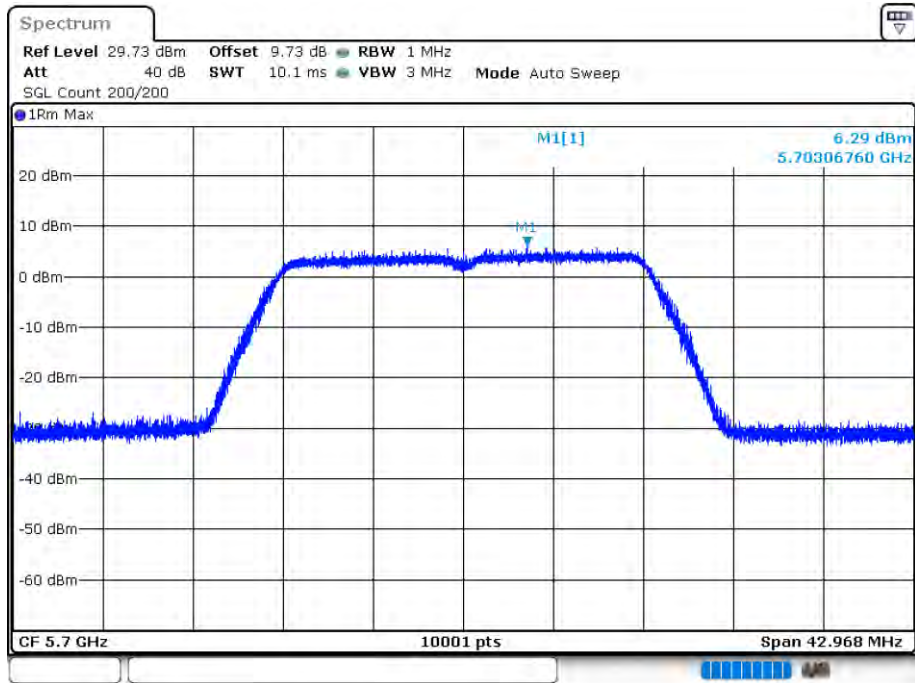

Date: 12.AUG.2020 16:21:56

PSD NVNT 802.11n(HT20) 5500MHz Ant 1

Date: 12.AUG.2020 15:30:08

PSD NVNT 802.11n(HT20) 5600MHz Ant 1

Date: 12.AUG.2020 15:31:08

PSD NVNT 802.11n(HT20) 5700MHz Ant 1

Date: 12.AUG.2020 15:32:11