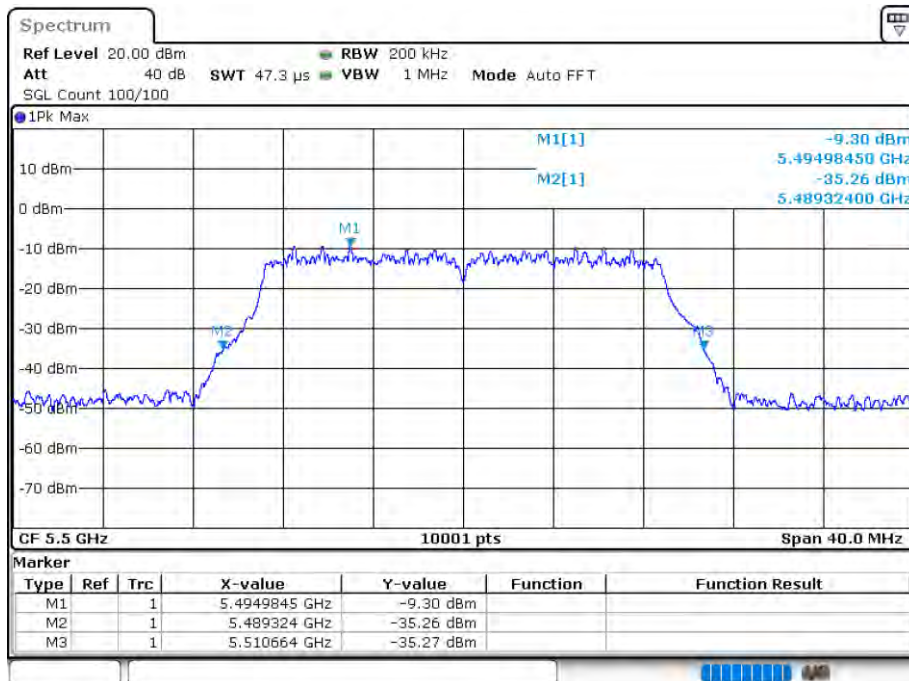

-26 dB BW NVNT 802.11ac80 5610MHz Ant 2

Date: 12.AUG.2020 16:21:41

OBW NVNT 802.11n(HT20) 5500MHz Ant 1

Date: 12.AUG.2020 15:29:59

-26 dB BW NVNT 802.11n(HT20) 5500MHz Ant 1

Date: 12.AUG.2020 15:30:01

OBW NVNT 802.11n(HT20) 5600MHz Ant 1