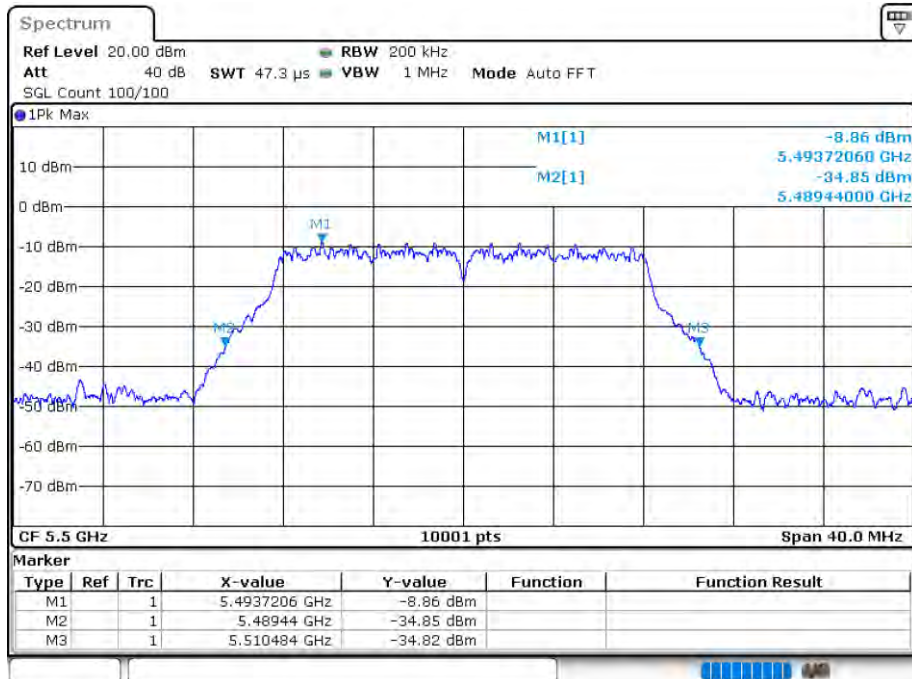

-26 dB BW NVNT 802.11a 5500MHz Ant 2

Date: 12.AUG.2020 15:55:35