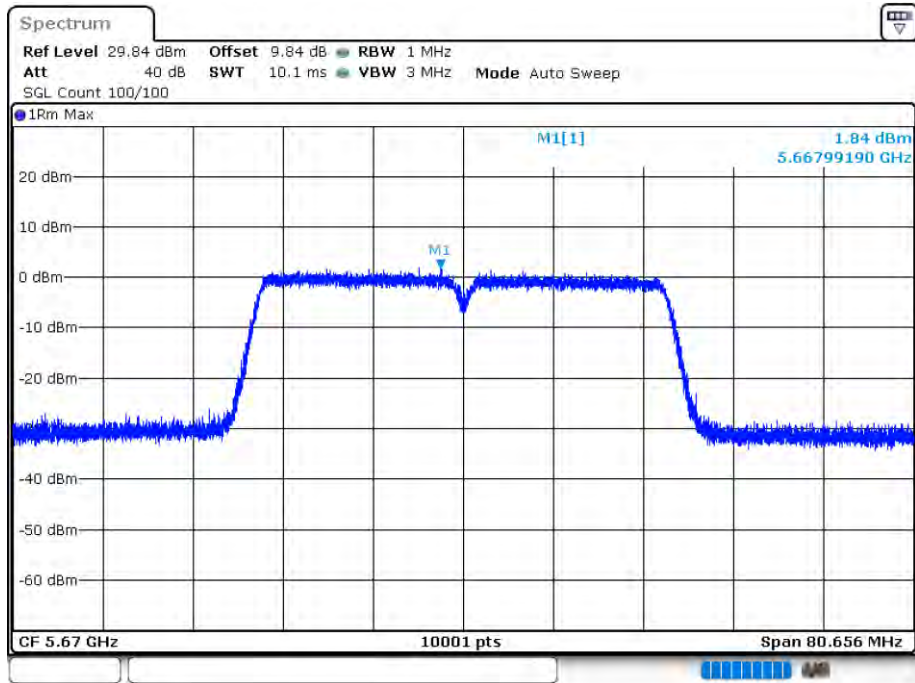

PSD NVNT 802.11ac20 5700MHz Ant 2

Date: 12.AUG.2020 16:06:24

PSD NVNT 802.11ac40 5510MHz Ant 1

Date: 12.AUG.2020 15:44:22

PSD NVNT 802.11ac40 5590MHz Ant 1

Date: 12.AUG.2020 15:45:57

PSD NVNT 802.11ac40 5670MHz Ant 1