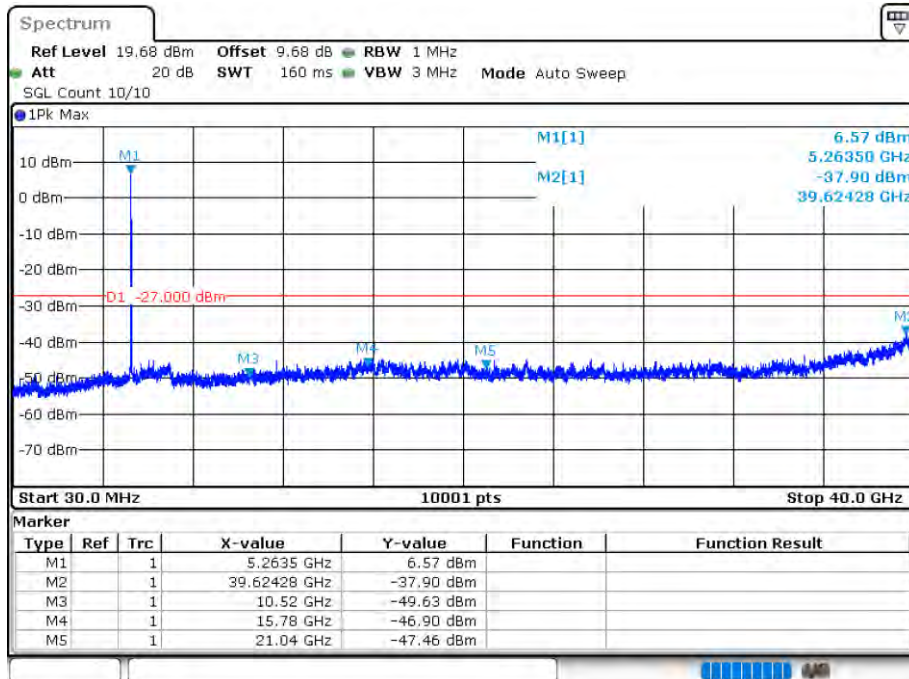

Tx. Spurious NVNT 802.11n(HT20) 5260MHz Ant 2 Emission

Date: 12.AUG.2020 15:02:29