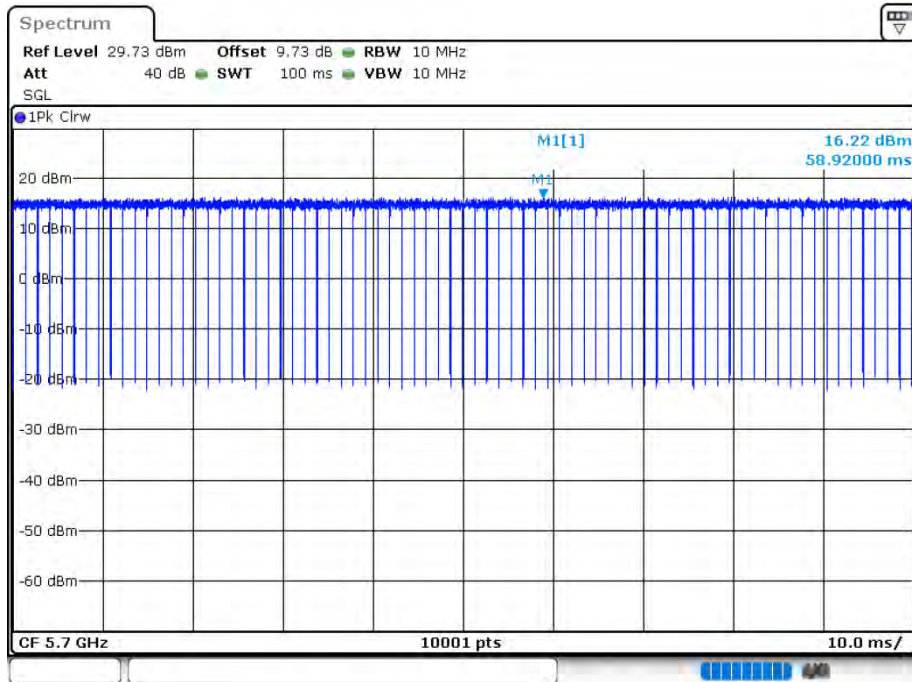

Duty Cycle NVNT 802.11n(HT20) 5700MHz Ant 2

Date: 12.AUG.2020 16:02:17