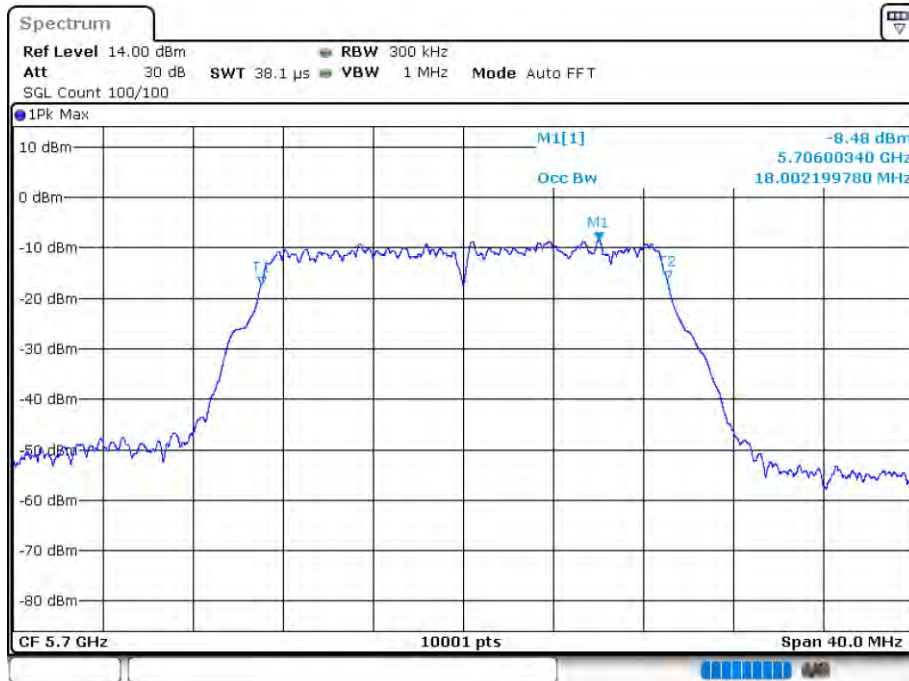

OBW NVNT 802.11n(HT20) 5700MHz Ant 1

Date: 12.AUG.2020 15:32:00