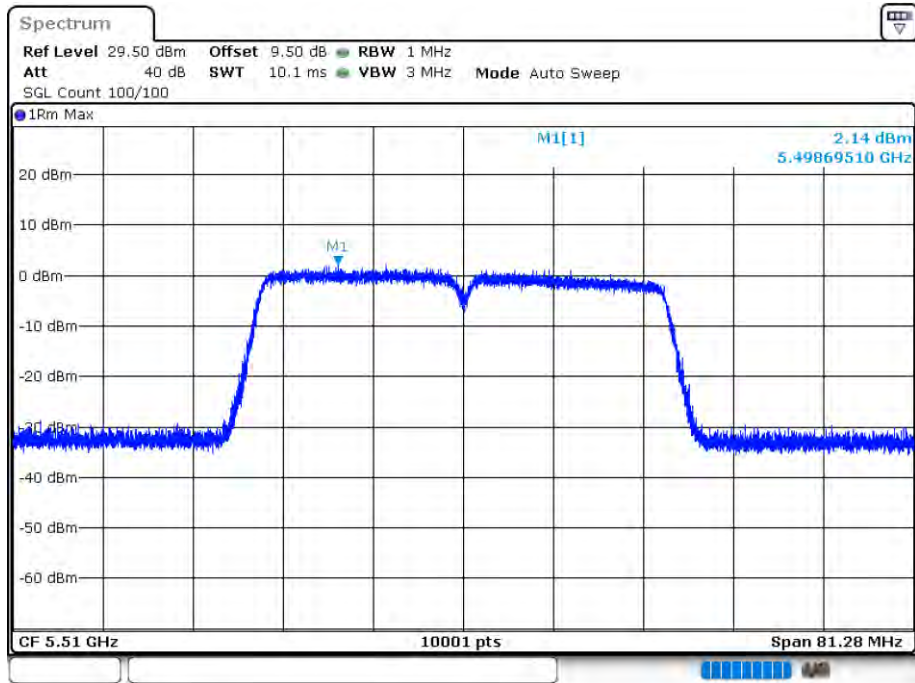

PSD NVNT 802.11ac40 5510MHz Ant 1

Date: 12.AUG.2020 15:44:22