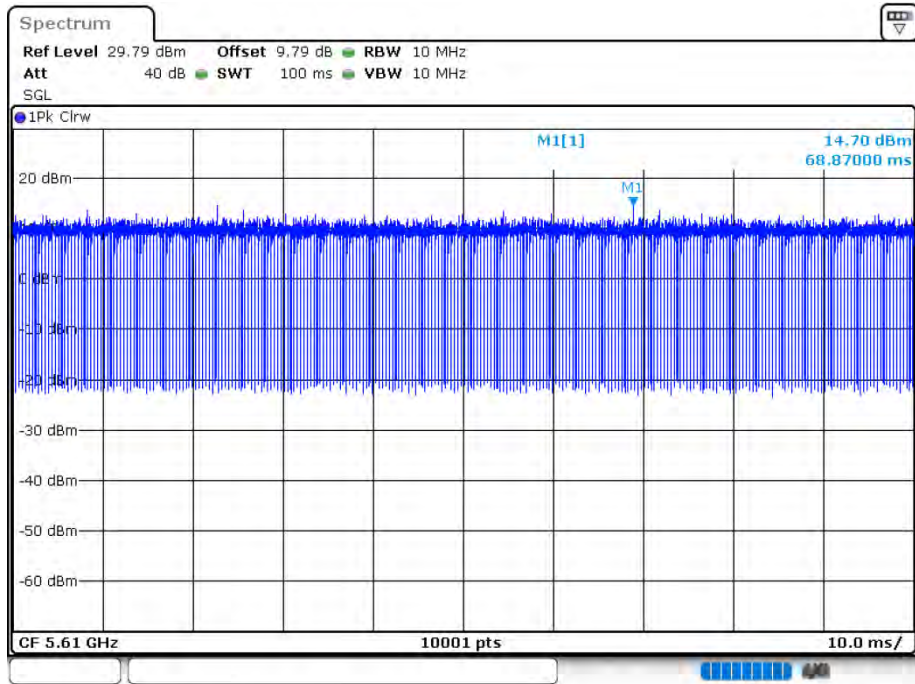

Duty Cycle NVNT 802.11ac80 5610MHz Ant 1

Date: 12.AUG.2020 15:51:36