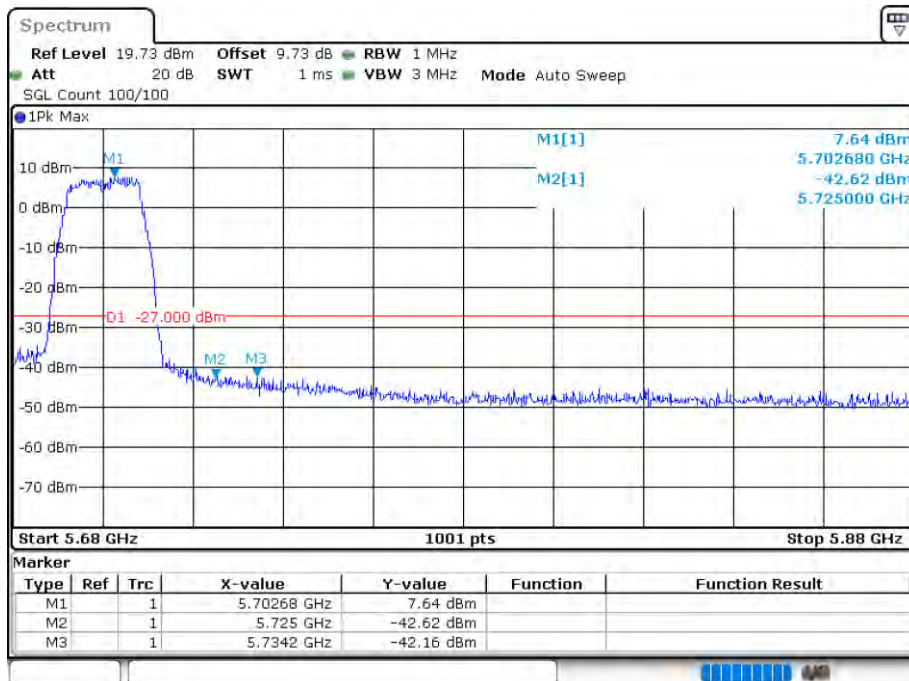

Band Edge NVNT 802.11a 5500MHz Low Ant 1

Date: 12.AUG.2020 15:26:35

Band Edge NVNT 802.11a 5700MHz High Ant 1

Date: 12.AUG.2020 15:28:40

Band Edge NVNT 802.11a 5500MHz Low Ant 2

Date: 12.AUG.2020 15:55:44

Band Edge NVNT 802.11a 5700MHz High Ant 2

Date: 12.AUG.2020 15:59:01

Band Edge NVNT 802.11ac20 5500MHz Low Ant 1

Date: 12.AUG.2020 15:33:38

Band Edge NVNT 802.11ac20 5700MHz High Ant 1

Date: 12.AUG.2020 15:36:08

Band Edge NVNT 802.11ac20 5500MHz Low Ant 2