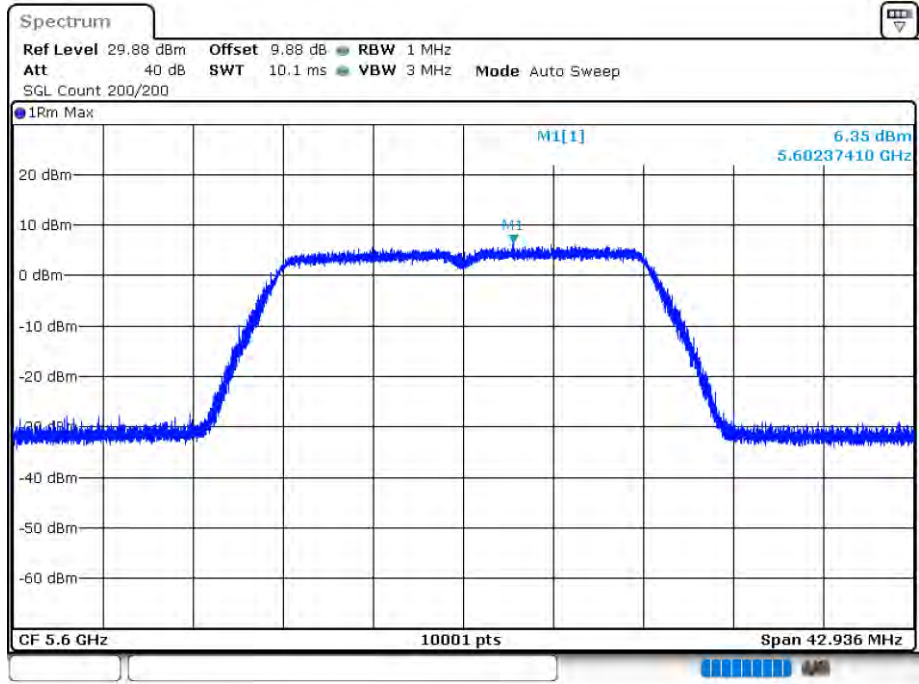

Date: 12.AUG.2020 16:21:56

PSD NVNT 802.11n(HT20) 5500MHz Ant 1

Date: 12.AUG.2020 15:30:08

PSD NVNT 802.11n(HT20) 5600MHz Ant 1

Date: 12.AUG.2020 15:31:08

PSD NVNT 802.11n(HT20) 5700MHz Ant 1

Date: 12.AUG.2020 15:32:11

PSD NVNT 802.11n(HT20) 5500MHz Ant 2

Date: 12.AUG.2020 16:00:15

PSD NVNT 802.11n(HT20) 5600MHz Ant 2

Date: 12.AUG.2020 16:01:37

PSD NVNT 802.11n(HT20) 5700MHz Ant 2

Date: 12.AUG.2020 16:02:43

PSD NVNT 802.11n(HT40) 5510MHz Ant 1