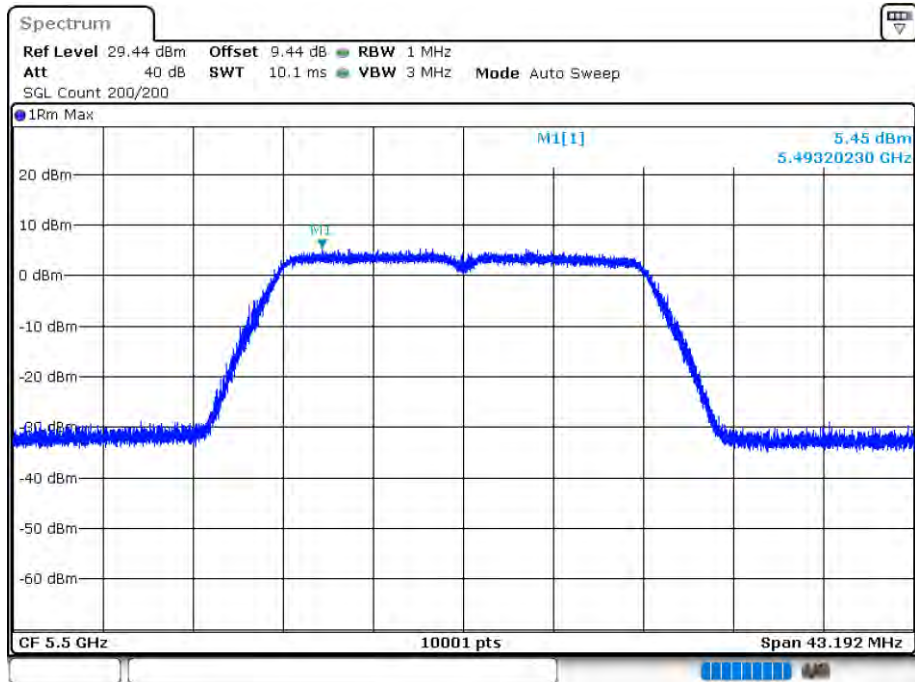

Date: 12.AUG.2020 16:21:56

PSD NVNT 802.11n(HT20) 5500MHz Ant 1

Date: 12.AUG.2020 15:30:08

PSD NVNT 802.11n(HT20) 5600MHz Ant 1

Date: 12.AUG.2020 15:31:08

PSD NVNT 802.11n(HT20) 5700MHz Ant 1

Date: 12.AUG.2020 15:32:11

PSD NVNT 802.11n(HT20) 5500MHz Ant 2

Date: 12.AUG.2020 16:00:15

PSD NVNT 802.11n(HT20) 5600MHz Ant 2

Date: 12.AUG.2020 16:01:37

PSD NVNT 802.11n(HT20) 5700MHz Ant 2

Date: 12.AUG.2020 16:02:43

PSD NVNT 802.11n(HT40) 5510MHz Ant 1