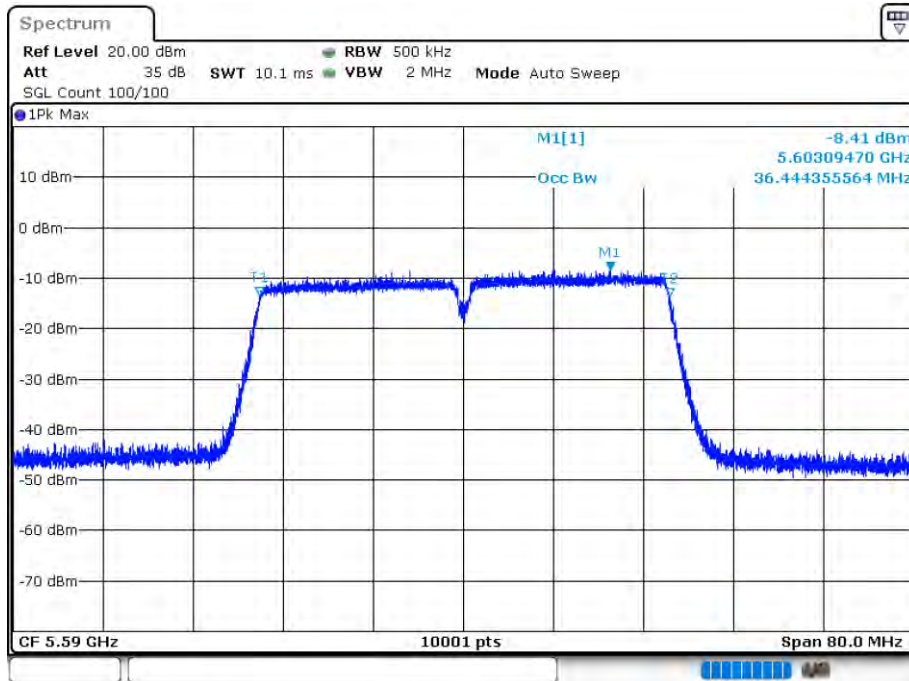

OBW NVNT 802.11n(HT40) 5590MHz Ant 2

Date: 12.AUG.2020 16:09:14