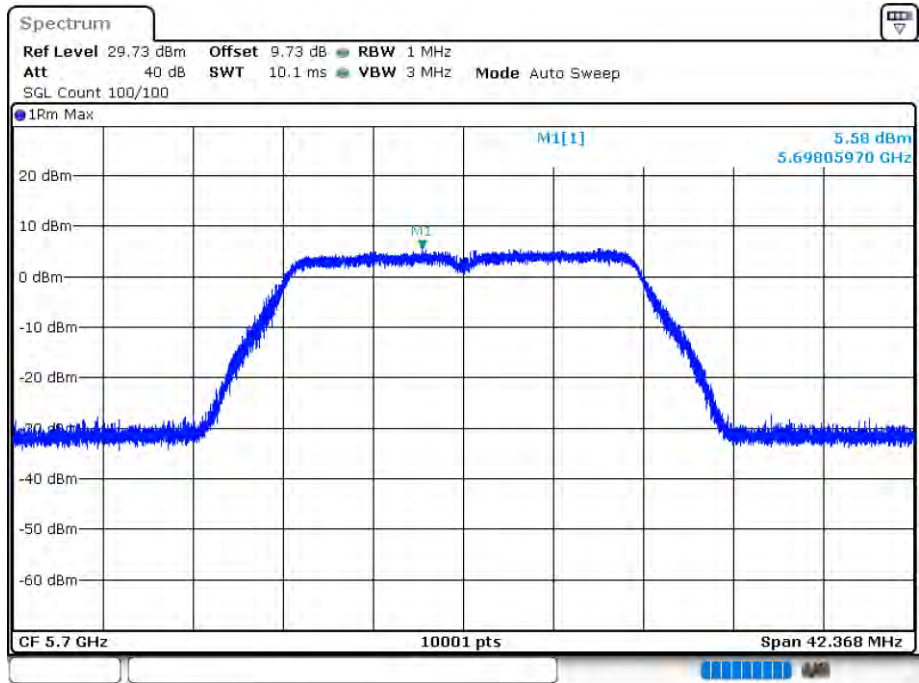

PSD NVNT 802.11a 5500MHz Ant 1

Date: 12.AUG.2020 15:26:31

PSD NVNT 802.11a 5600MHz Ant 1

Date: 12.AUG.2020 15:27:38

PSD NVNT 802.11a 5700MHz Ant 1

Date: 12.AUG.2020 15:28:36

PSD NVNT 802.11a 5500MHz Ant 2

Date: 12.AUG.2020 15:55:40