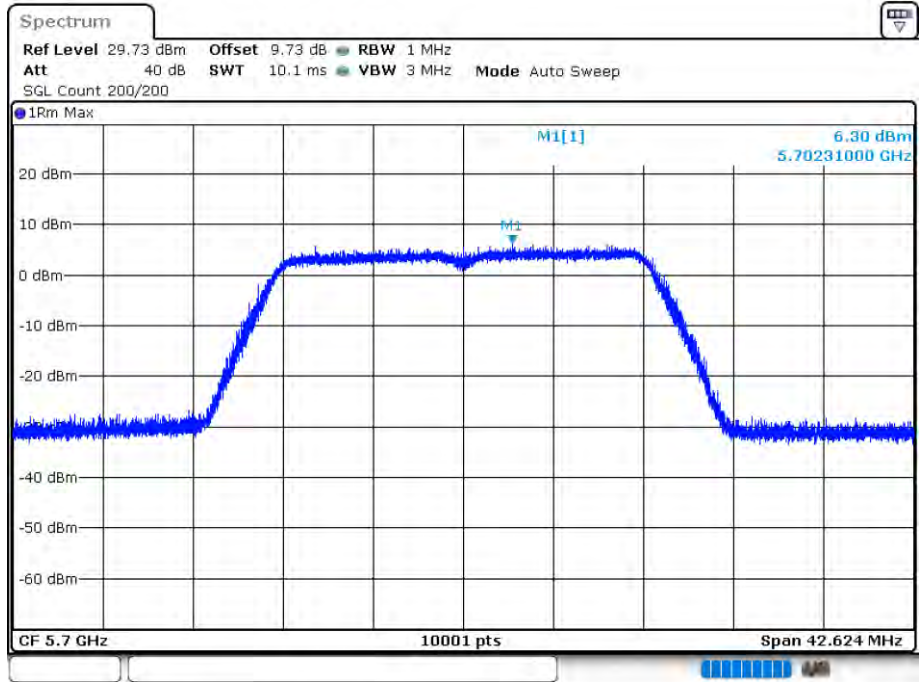

PSD NVNT 802.11n(HT20) 5500MHz Ant 2

Date: 12.AUG.2020 16:00:15

PSD NVNT 802.11n(HT20) 5600MHz Ant 2

Date: 12.AUG.2020 16:01:37

PSD NVNT 802.11n(HT20) 5700MHz Ant 2

Date: 12.AUG.2020 16:02:43

PSD NVNT 802.11n(HT40) 5510MHz Ant 1

Date: 12.AUG.2020 15:42:47

PSD NVNT 802.11n(HT40) 5590MHz Ant 1

Date: 12.AUG.2020 15:41:35

PSD NVNT 802.11n(HT40) 5670MHz Ant 1

Date: 12.AUG.2020 15:39:39

PSD NVNT 802.11n(HT40) 5510MHz Ant 2

Date: 12.AUG.2020 16:08:07