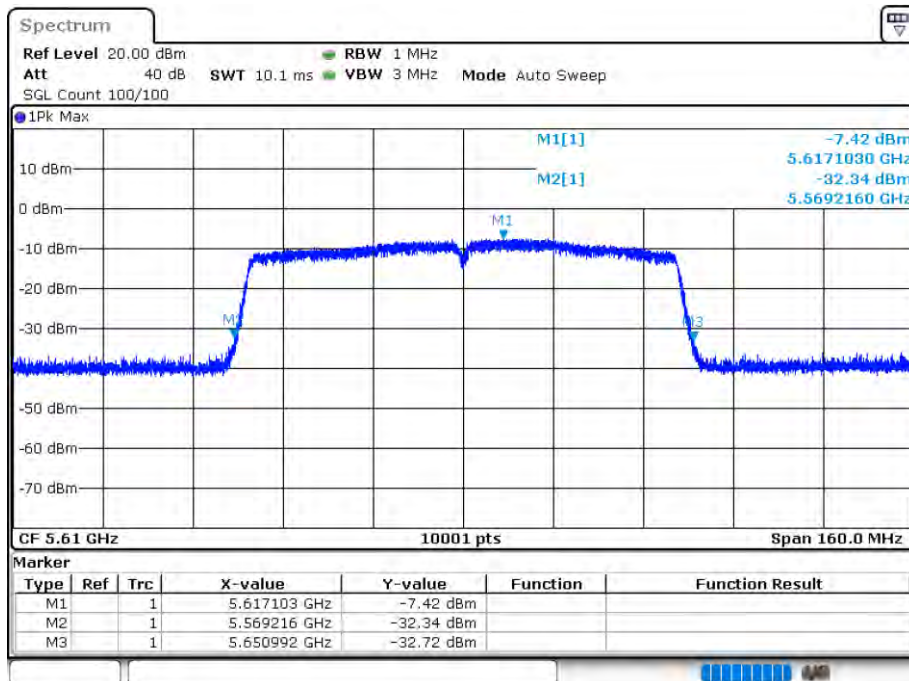

-26 dB BW NVNT 802.11ac80 5610MHz Ant 2

Date: 12.AUG.2020 16:21:41