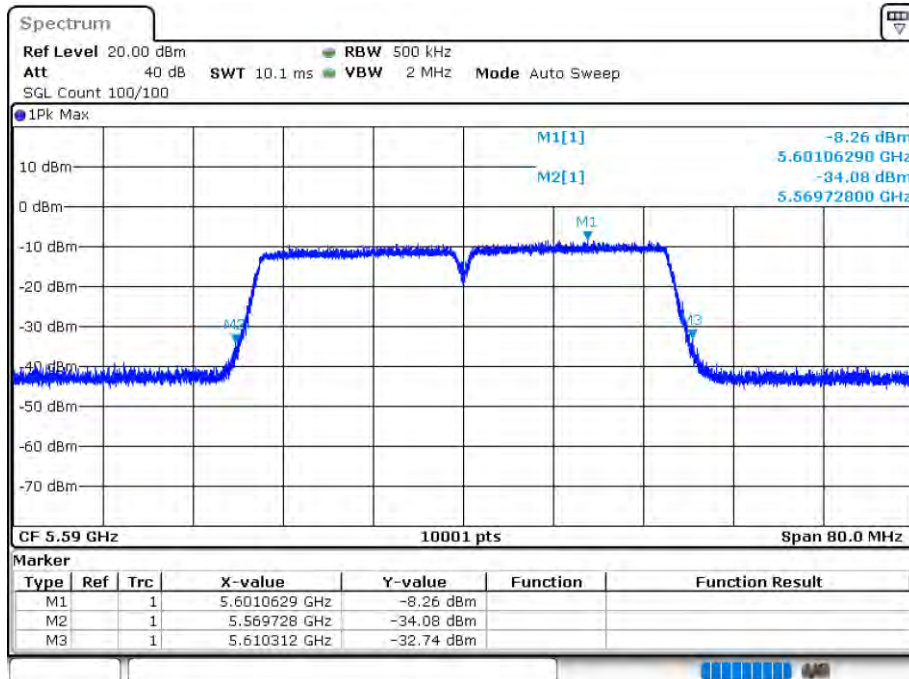

Date: 12.AUG.2020 15:44:10

-26 dB BW NVNT 802.11ac40 5510MHz Ant 1

Date: 12.AUG.2020 15:44:13

OBW NVNT 802.11ac40 5590MHz Ant 1

Date: 12.AUG.2020 15:45:45

-26 dB BW NVNT 802.11ac40 5590MHz Ant 1

Date: 12.AUG.2020 15:45:47