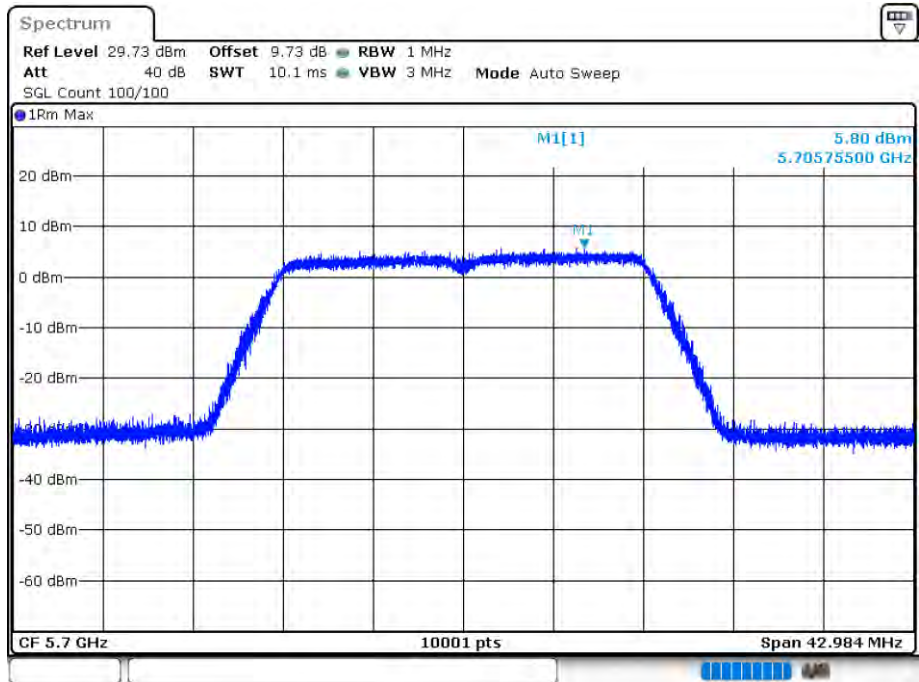

PSD NVNT 802.11ac20 5700MHz Ant 2

Date: 12.AUG.2020 16:06:24