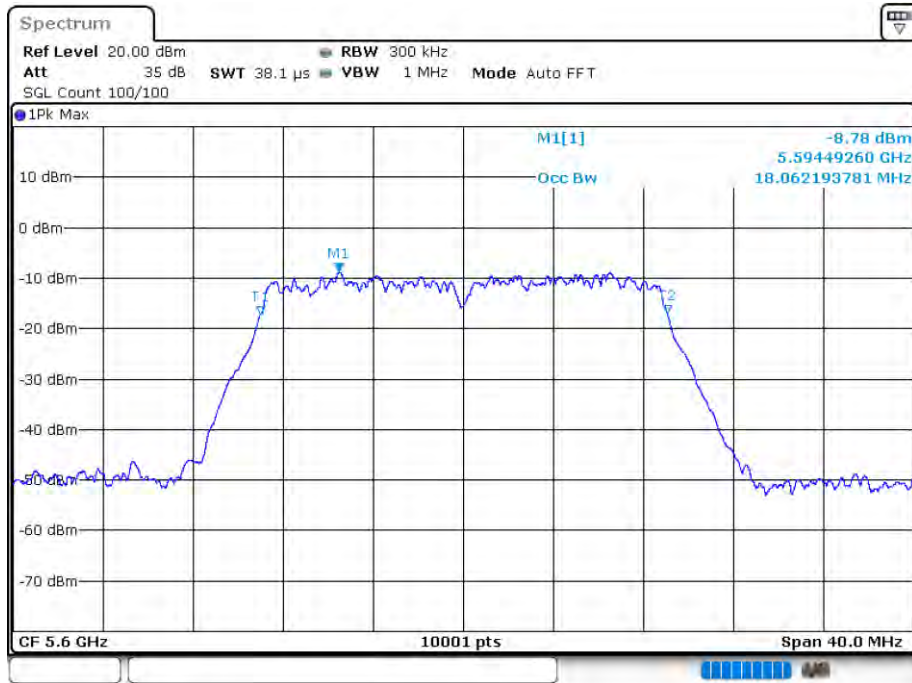

OBW NVNT 802.11ac20 5600MHz Ant 1

Date: 12.AUG.2020 15:34:27