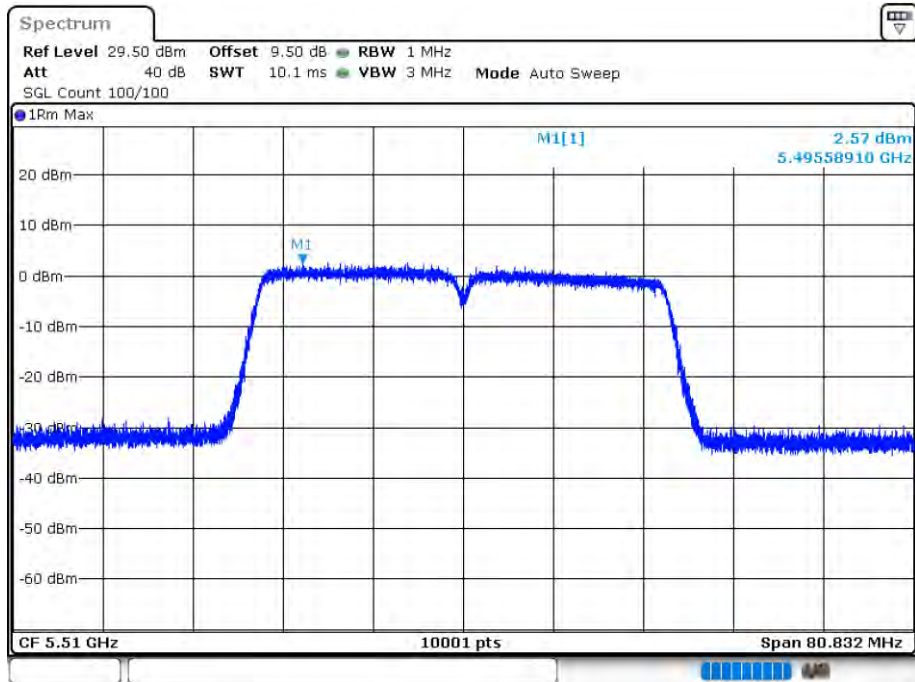

PSD NVNT 802.11n(HT20) 5500MHz Ant 2

Date: 12.AUG.2020 16:00:15

PSD NVNT 802.11n(HT20) 5600MHz Ant 2

Date: 12.AUG.2020 16:01:37

PSD NVNT 802.11n(HT20) 5700MHz Ant 2

Date: 12.AUG.2020 16:02:43

PSD NVNT 802.11n(HT40) 5510MHz Ant 1

Date: 12.AUG.2020 15:42:47

PSD NVNT 802.11n(HT40) 5590MHz Ant 1

Date: 12.AUG.2020 15:41:35

PSD NVNT 802.11n(HT40) 5670MHz Ant 1

Date: 12.AUG.2020 15:39:39

PSD NVNT 802.11n(HT40) 5510MHz Ant 2

Date: 12.AUG.2020 16:08:07