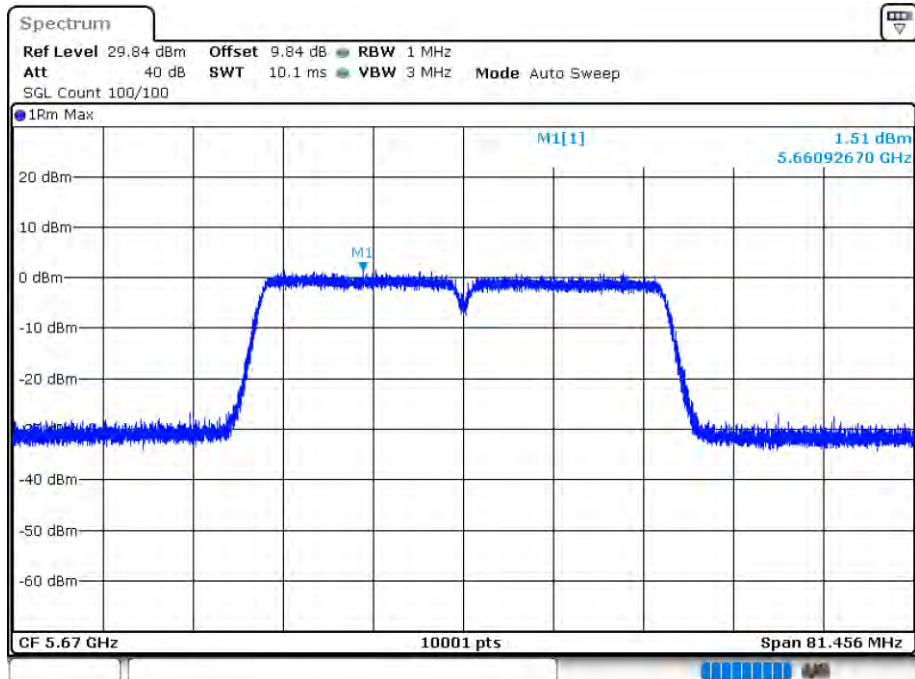

Date: 12.AUG.2020 15:47:21

PSD NVNT 802.11ac40 5510MHz Ant 2

Date: 12.AUG.2020 16:12:26

PSD NVNT 802.11ac40 5590MHz Ant 2

Date: 12.AUG.2020 16:13:58

PSD NVNT 802.11ac40 5670MHz Ant 2

Date: 12.AUG.2020 16:16:11