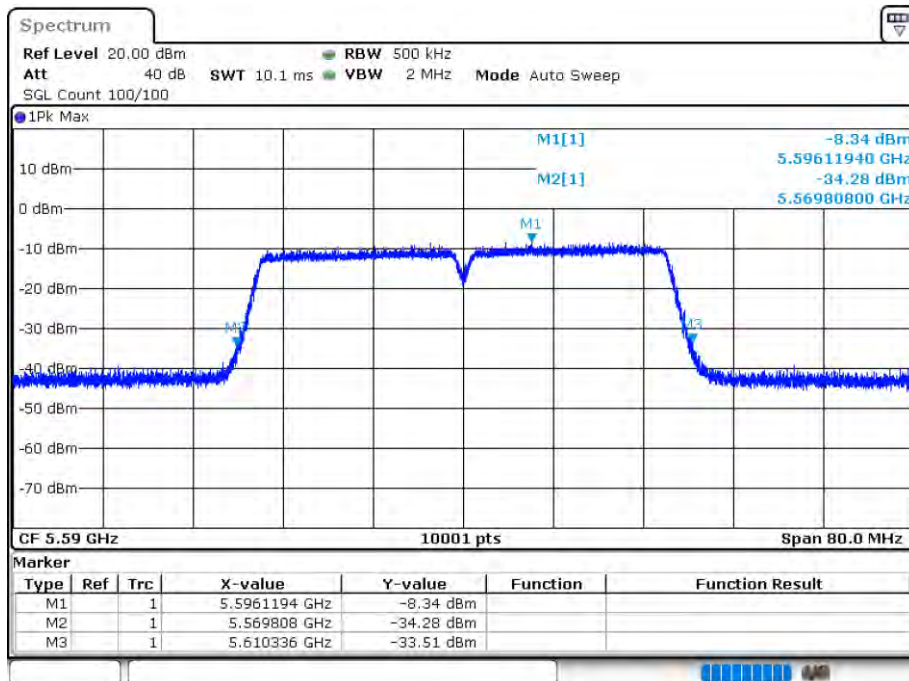

-26 dB BW NVNT 802.11n(HT40) 5510MHz Ant 1

Date: 12.AUG.2020 15:42:39

OBW NVNT 802.11n(HT40) 5590MHz Ant 1

Date: 12.AUG.2020 15:41:24

-26 dB BW NVNT 802.11n(HT40) 5590MHz Ant 1

Date: 12.AUG.2020 15:41:27

OBW NVNT 802.11n(HT40) 5670MHz Ant 1