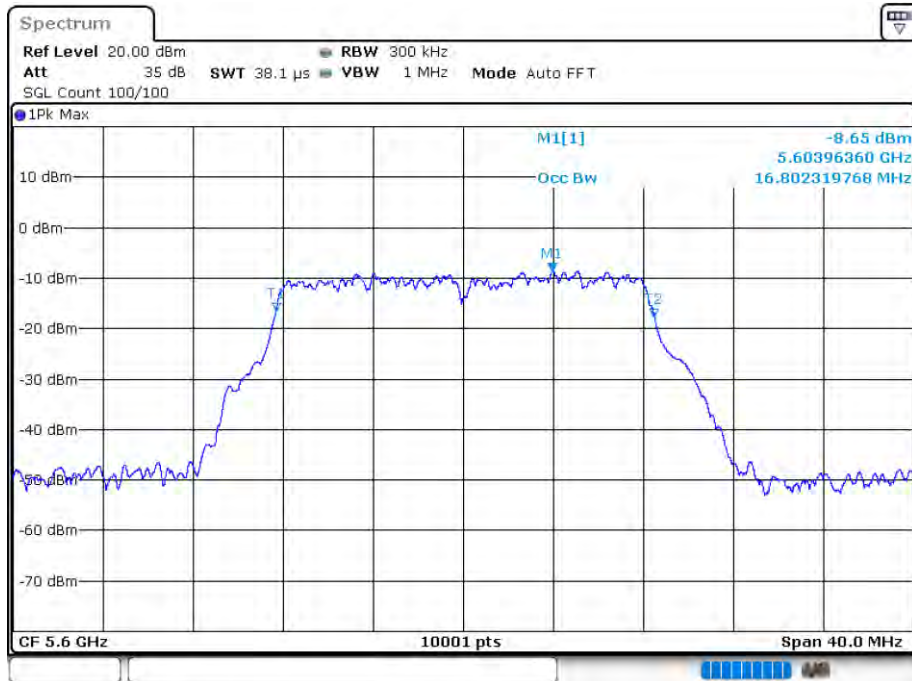

OBW NVNT 802.11a 5500MHz Ant 1

Date: 12.AUG.2020 15:26:24

-26 dB BW NVNT 802.11a 5500MHz Ant 1

Date: 12.AUG.2020 15:26:26

OBW NVNT 802.11a 5600MHz Ant 1

Date: 12.AUG.2020 15:27:31

-26 dB BW NVNT 802.11a 5600MHz Ant 1