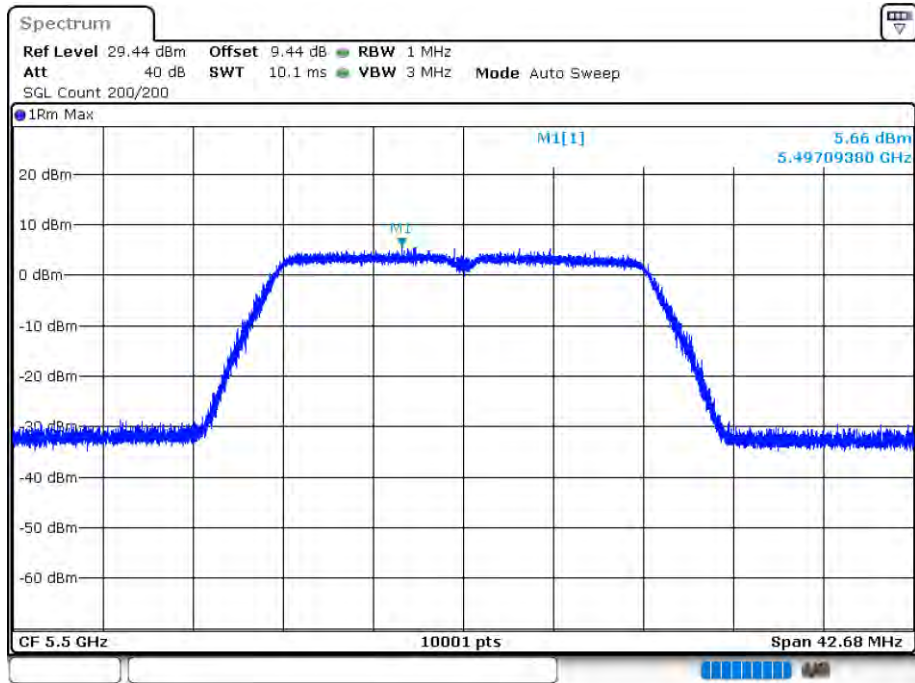

PSD NVNT 802.11n(HT20) 5500MHz Ant 1

Date: 12.AUG.2020 15:30:08