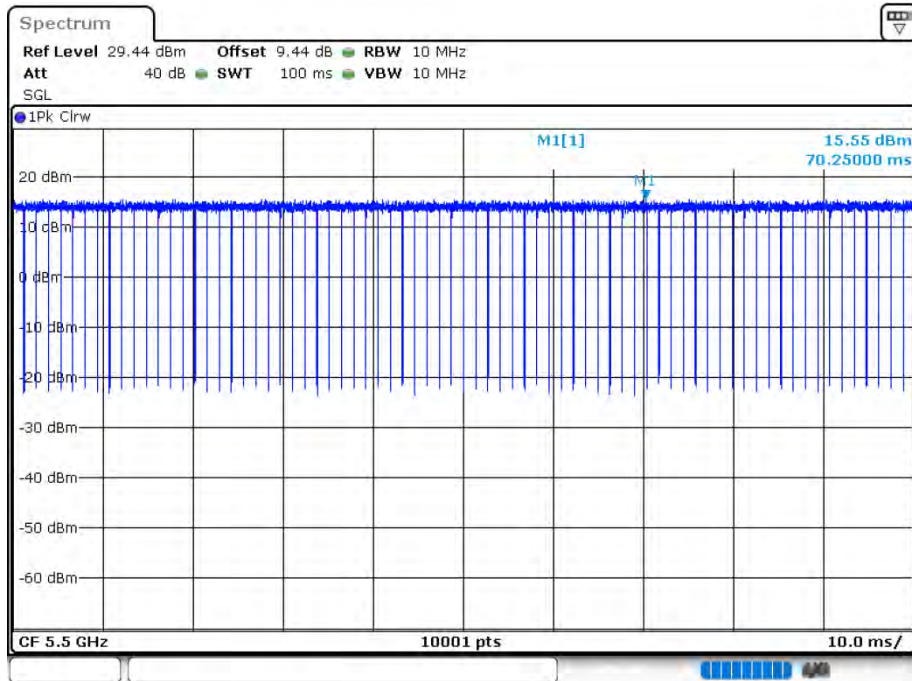

Date: 12.AUG.2020 15:55:28

Duty Cycle NVNT 802.11a 5600MHz Ant 2

Date: 12.AUG.2020 15:57:15

Duty Cycle NVNT 802.11a 5700MHz Ant 2

Date: 12.AUG.2020 15:58:35

Duty Cycle NVNT 802.11ac20 5500MHz Ant 1

Date: 12.AUG.2020 15:33:03