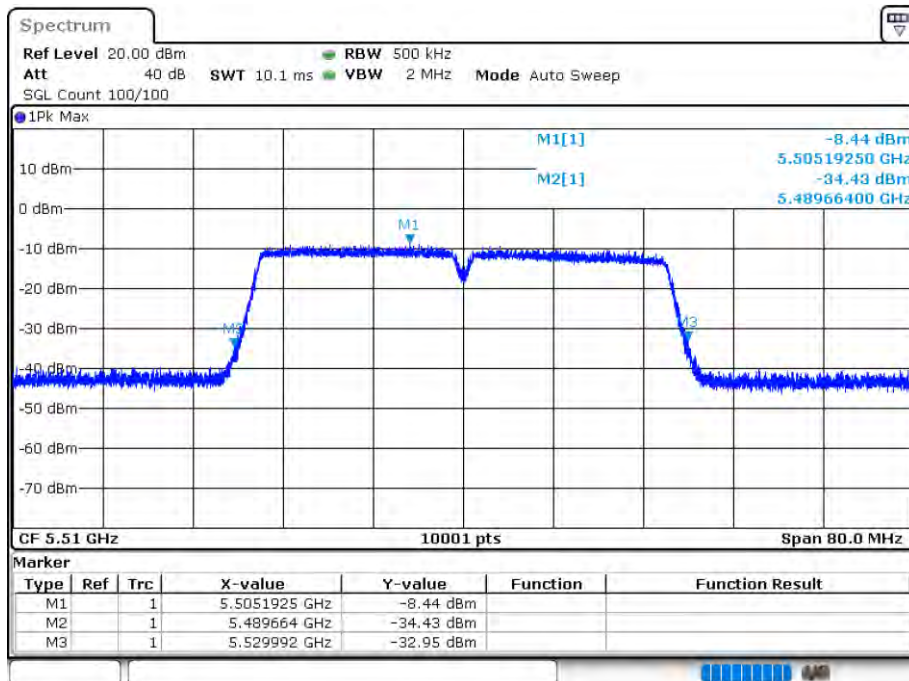

-26 dB BW NVNT 802.11n(HT40) 5510MHz Ant 1

Date: 12.AUG.2020 15:42:39