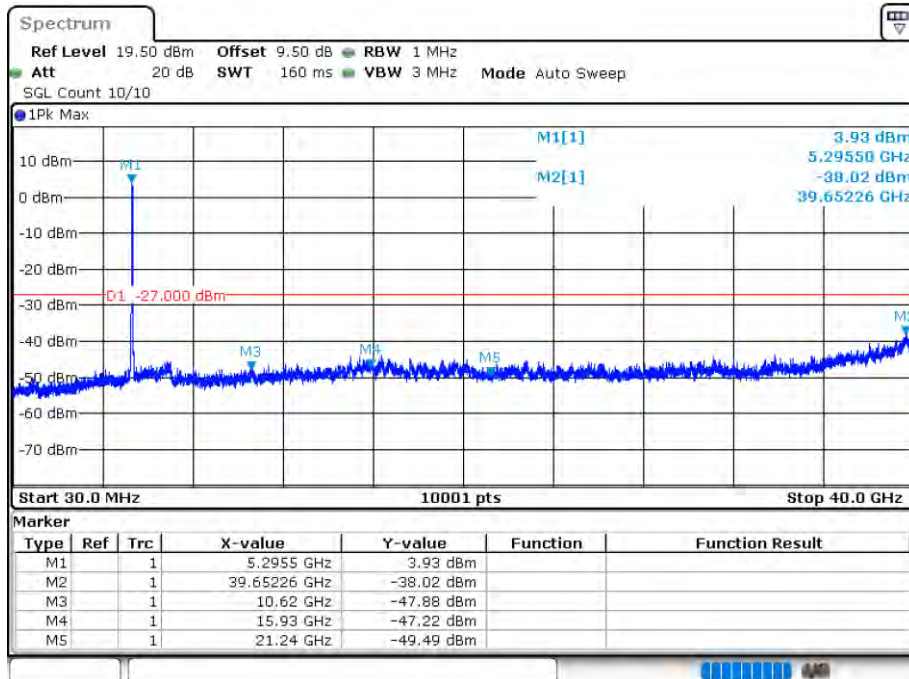

Tx. Spurious NVNT 802.11n(HT40) 5310MHz Ant 1 Emission

Date: 12.AUG.2020 17:45:11