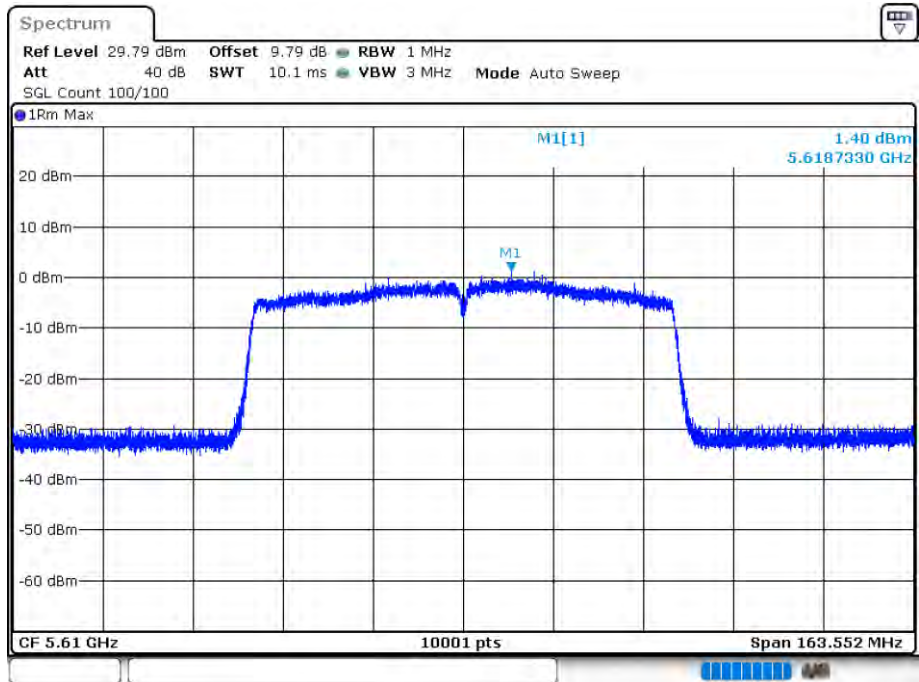

PSD NVNT 802.11ac80 5530MHz Ant 1

Date: 12.AUG.2020 15:49:41

PSD NVNT 802.11ac80 5610MHz Ant 1

Date: 12.AUG.2020 15:52:19

PSD NVNT 802.11ac80 5530MHz Ant 2

Date: 12.AUG.2020 16:19:18

PSD NVNT 802.11ac80 5610MHz Ant 2