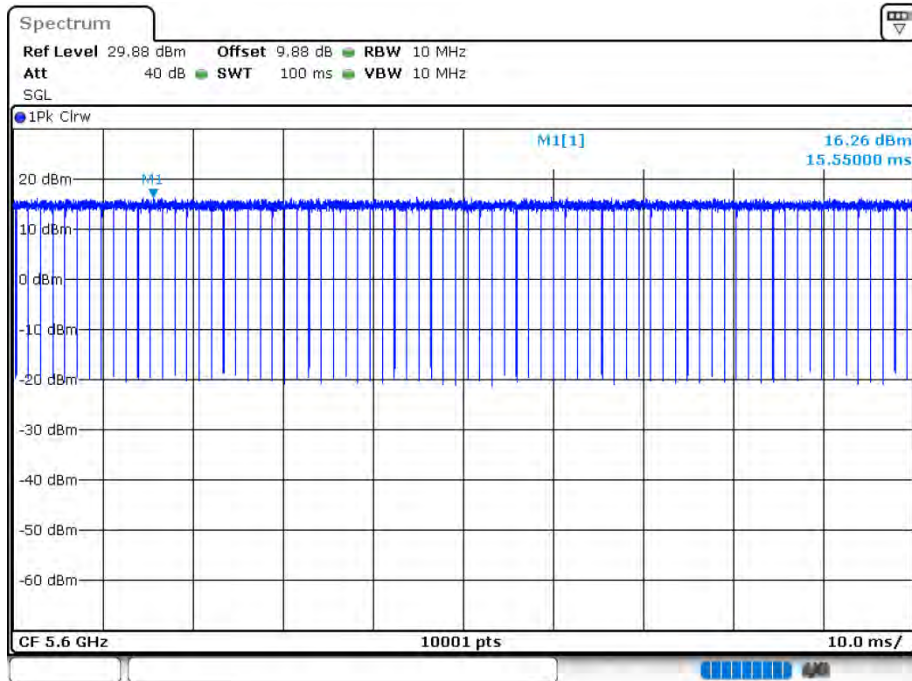

Duty Cycle NVNT 802.11ac20 5600MHz Ant 1

Date: 12.AUG.2020 15:34:11

Duty Cycle NVNT 802.11ac20 5700MHz Ant 1

Date: 12.AUG.2020 15:35:35

Duty Cycle NVNT 802.11ac20 5500MHz Ant 2

Date: 12.AUG.2020 16:03:37

Duty Cycle NVNT 802.11ac20 5600MHz Ant 2