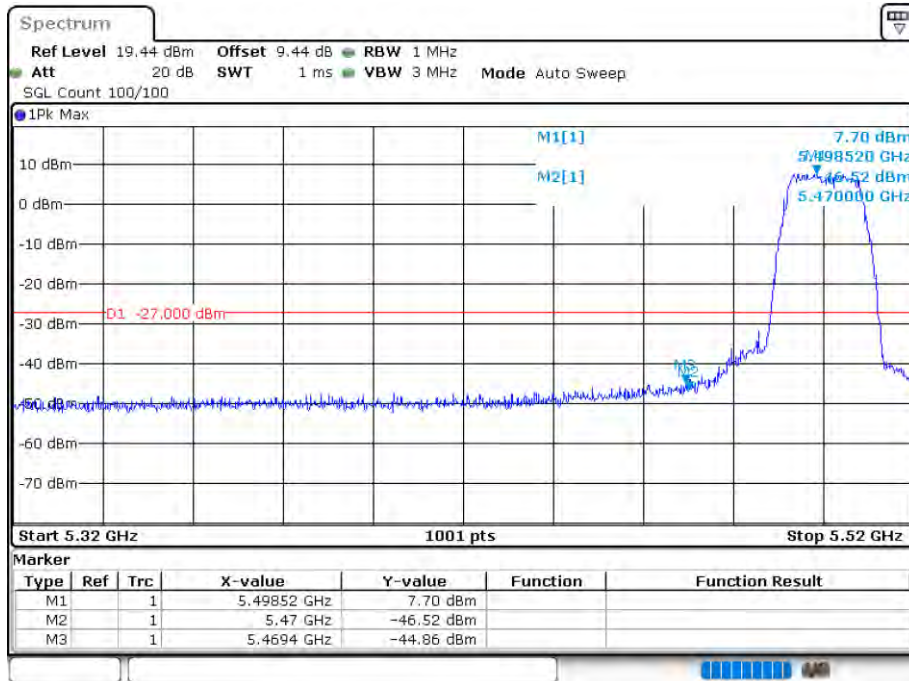

Band Edge NVNT 802.11a 5500MHz Low Ant 1

Date: 12.AUG.2020 15:26:35

Band Edge NVNT 802.11a 5700MHz High Ant 1

Date: 12.AUG.2020 15:28:40

Band Edge NVNT 802.11a 5500MHz Low Ant 2

Date: 12.AUG.2020 15:55:44

Band Edge NVNT 802.11a 5700MHz High Ant 2

Date: 12.AUG.2020 15:59:01

Band Edge NVNT 802.11ac20 5500MHz Low Ant 1

Date: 12.AUG.2020 15:33:38

Band Edge NVNT 802.11ac20 5700MHz High Ant 1

Date: 12.AUG.2020 15:36:08

Band Edge NVNT 802.11ac20 5500MHz Low Ant 2