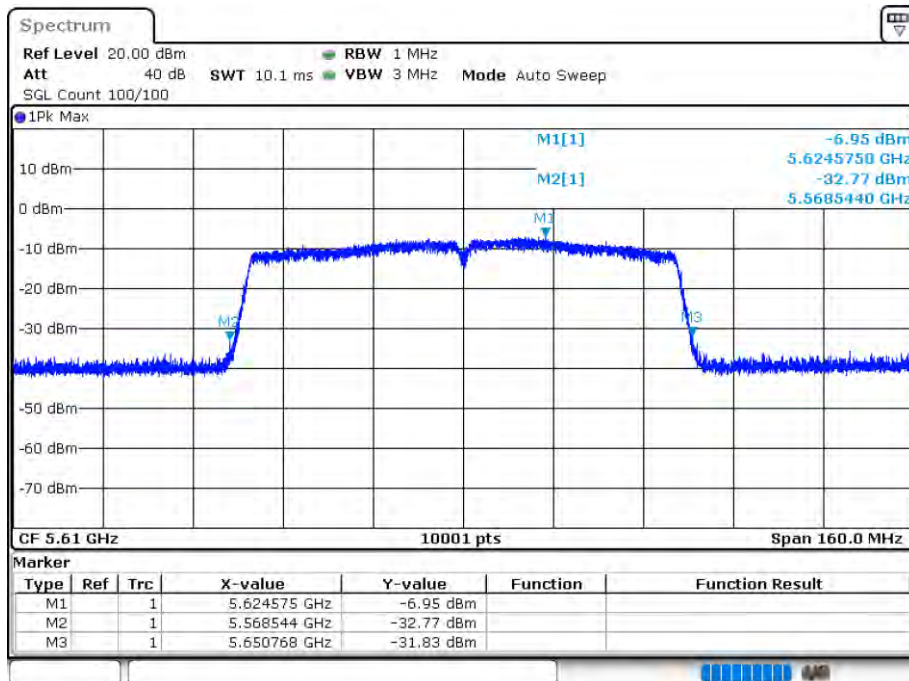

OBW NVNT 802.11ac80 5530MHz Ant 1

Date: 12.AUG.2020 15:49:24

-26 dB BW NVNT 802.11ac80 5530MHz Ant 1

Date: 12.AUG.2020 15:49:27

OBW NVNT 802.11ac80 5610MHz Ant 1

Date: 12.AUG.2020 15:52:01

-26 dB BW NVNT 802.11ac80 5610MHz Ant 1