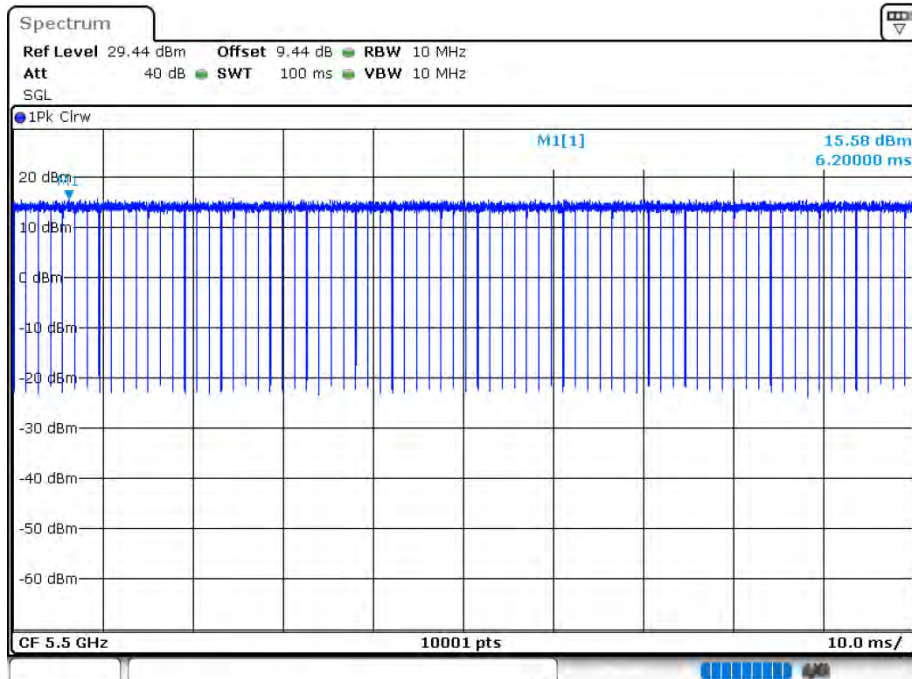

Duty Cycle NVNT 802.11ac20 5600MHz Ant 1

Date: 12.AUG.2020 15:34:11

Duty Cycle NVNT 802.11ac20 5700MHz Ant 1

Date: 12.AUG.2020 15:35:35

Duty Cycle NVNT 802.11ac20 5500MHz Ant 2

Date: 12.AUG.2020 16:03:37

Duty Cycle NVNT 802.11ac20 5600MHz Ant 2