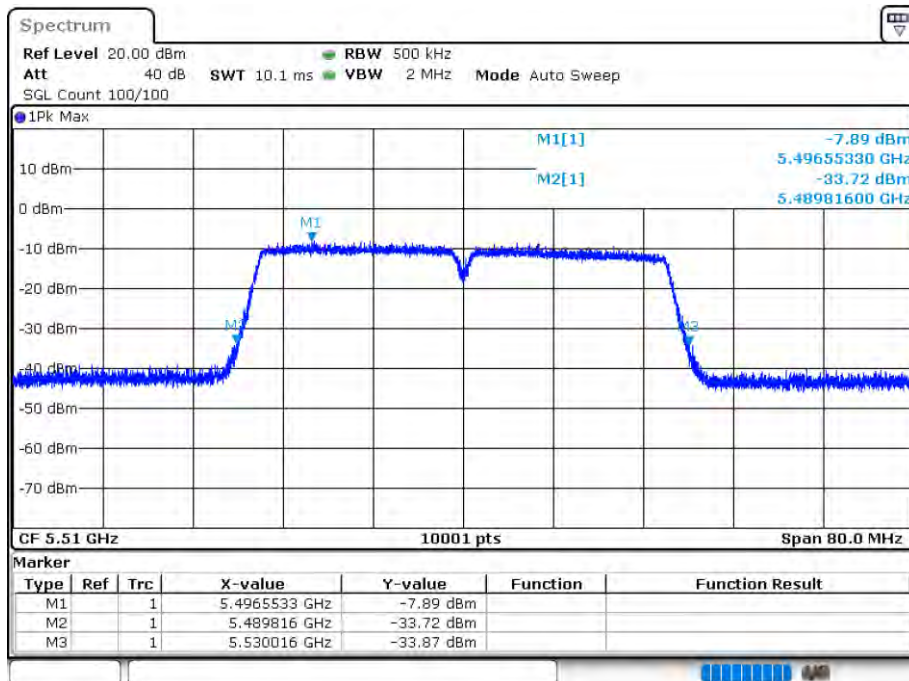

OBW NVNT 802.11ac40 5670MHz Ant 1

-26 dB BW NVNT 802.11ac40 5670MHz Ant 1

OBW NVNT 802.11ac40 5510MHz Ant 2

Date: 12.AUG.2020 16:12:15

-26 dB BW NVNT 802.11ac40 5510MHz Ant 2

Date: 12.AUG.2020 16:12:17

OBW NVNT 802.11ac40 5590MHz Ant 2