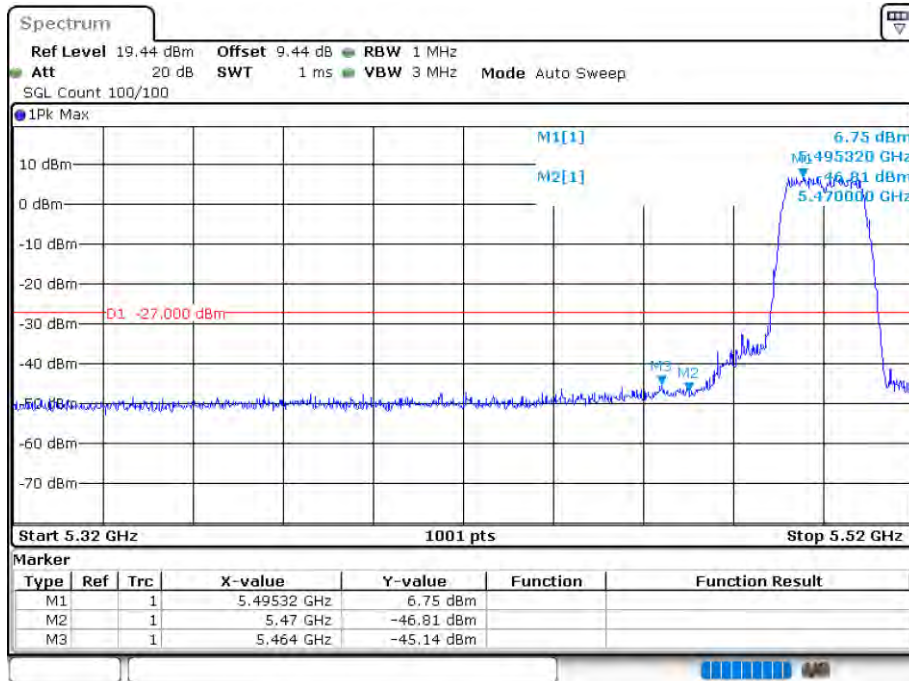

Band Edge NVNT 802.11a 5500MHz Low Ant 1

Date: 12.AUG.2020 15:26:35

Band Edge NVNT 802.11a 5700MHz High Ant 1

Date: 12.AUG.2020 15:28:40

Band Edge NVNT 802.11a 5500MHz Low Ant 2

Date: 12.AUG.2020 15:55:44

Band Edge NVNT 802.11a 5700MHz High Ant 2

Date: 12.AUG.2020 15:59:01

Band Edge NVNT 802.11ac20 5500MHz Low Ant 1

Date: 12.AUG.2020 15:33:38

Band Edge NVNT 802.11ac20 5700MHz High Ant 1

Date: 12.AUG.2020 15:36:08

Band Edge NVNT 802.11ac20 5500MHz Low Ant 2