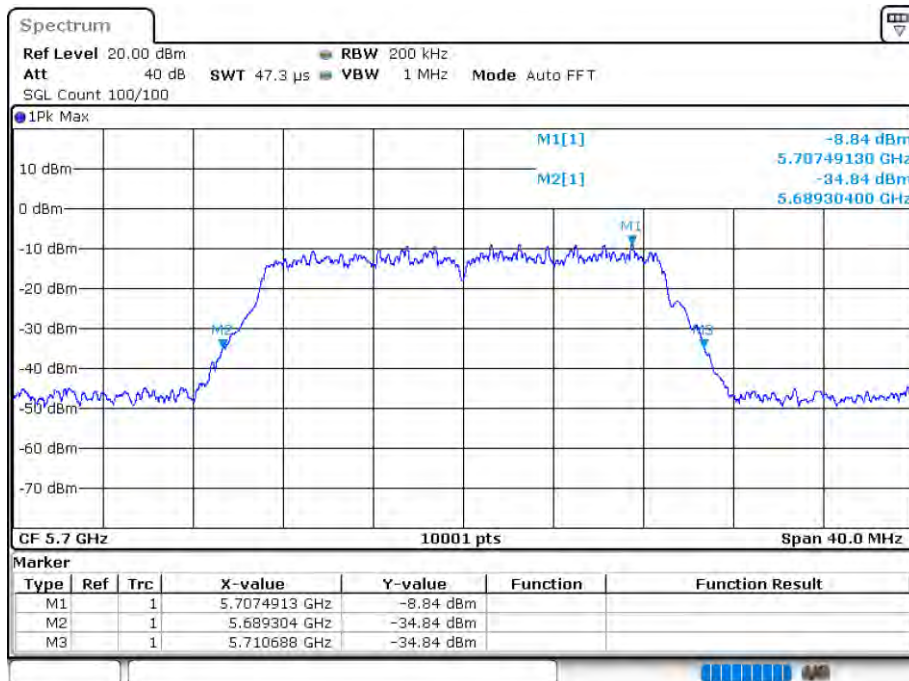

OBW NVNT 802.11ac20 5600MHz Ant 1

Date: 12.AUG.2020 15:34:27

-26 dB BW NVNT 802.11ac20 5600MHz Ant 1

Date: 12.AUG.2020 15:34:29

OBW NVNT 802.11ac20 5700MHz Ant 1

Date: 12.AUG.2020 15:35:52

-26 dB BW NVNT 802.11ac20 5700MHz Ant 1