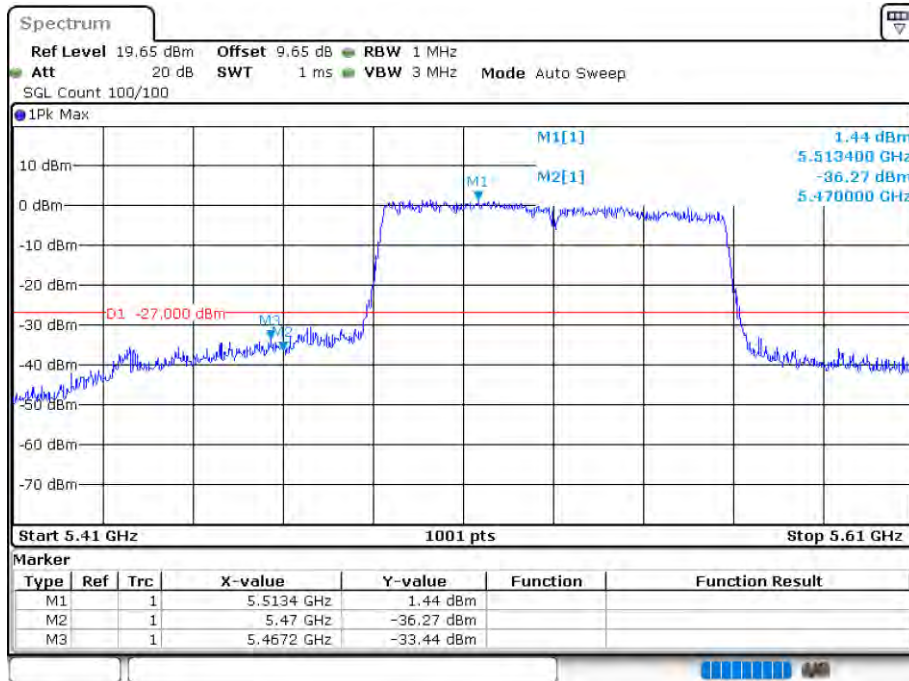

Date: 12.AUG.2020 15:47:30

Band Edge NVNT 802.11ac40 5510MHz Low Ant 2

Date: 12.AUG.2020 16:12:34

Band Edge NVNT 802.11ac40 5670MHz High Ant 2

Date: 12.AUG.2020 16:16:20

Band Edge NVNT 802.11ac80 5530MHz Low Ant 1