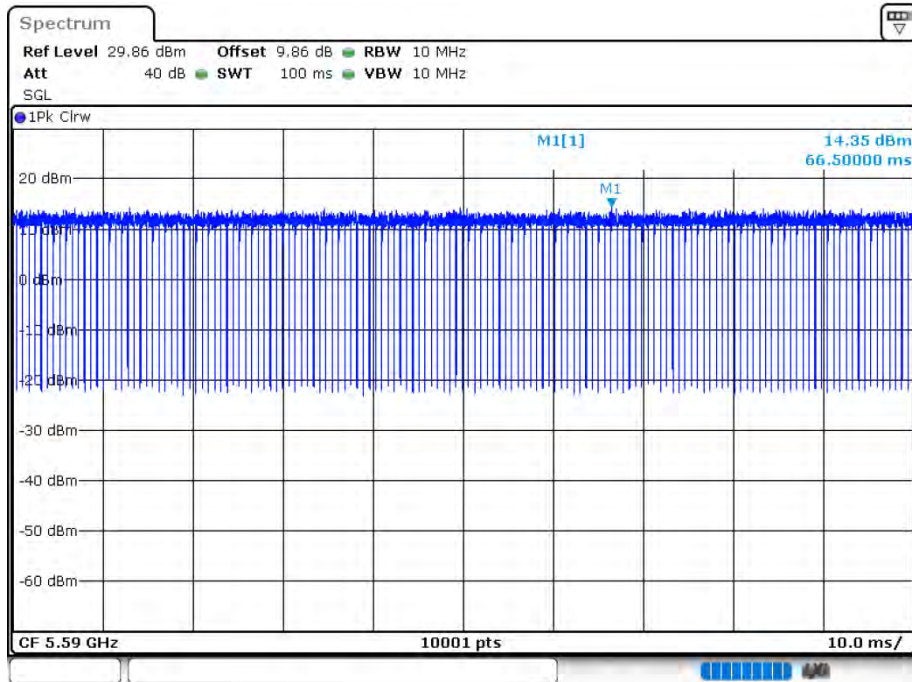

Duty Cycle NVNT 802.11n(HT20) 5700MHz Ant 2

Date: 12.AUG.2020 16:02:17

Duty Cycle NVNT 802.11n(HT40) 5510MHz Ant 1

Date: 12.AUG.2020 15:42:26

Duty Cycle NVNT 802.11n(HT40) 5590MHz Ant 1

Date: 12.AUG.2020 15:41:14