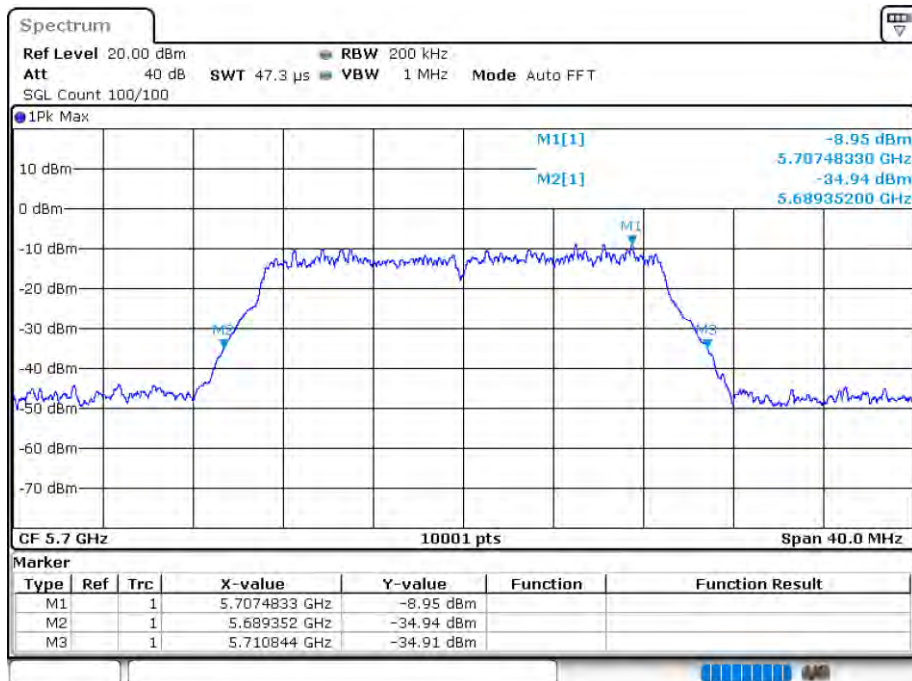

-26 dB BW NVNT 802.11ac20 5600MHz Ant 2

Date: 12.AUG.2020 16:05:13

OBW NVNT 802.11ac20 5700MHz Ant 2

Date: 12.AUG.2020 16:06:14

-26 dB BW NVNT 802.11ac20 5700MHz Ant 2

Date: 12.AUG.2020 16:06:16

OBW NVNT 802.11ac40 5510MHz Ant 1