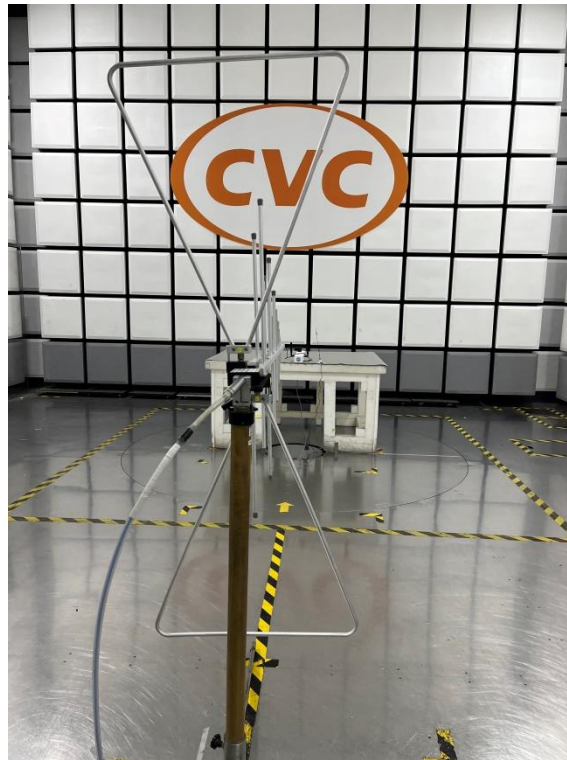

1. WIFI+802.15.4 Mesh Networking Radio Photographs Of Test Setup

Conducted Emission Test Setup(150kHz to 30MHz)

Conducted Emission Test Setup(30MHz to 26.5GHz)

Radiated Test Setup(frequency range:9KHz-30MHz)

Radiated Test Setup(frequency range:30MHz-1GHz)

Radiated Test Setup(frequency range:1GHz-18GHz)

Radiated Test Setup(frequency range:18GHz-40GHz)

2. LTE Photographs Of Test Setup

Conducted Test Setup

Radiated Test Setup(frequency range:30MHz-1GHz)

Radiated Test Setup(frequency range:1GHz-18GHz)

Radiated Test Setup(frequency range:18GHz-40GHz)