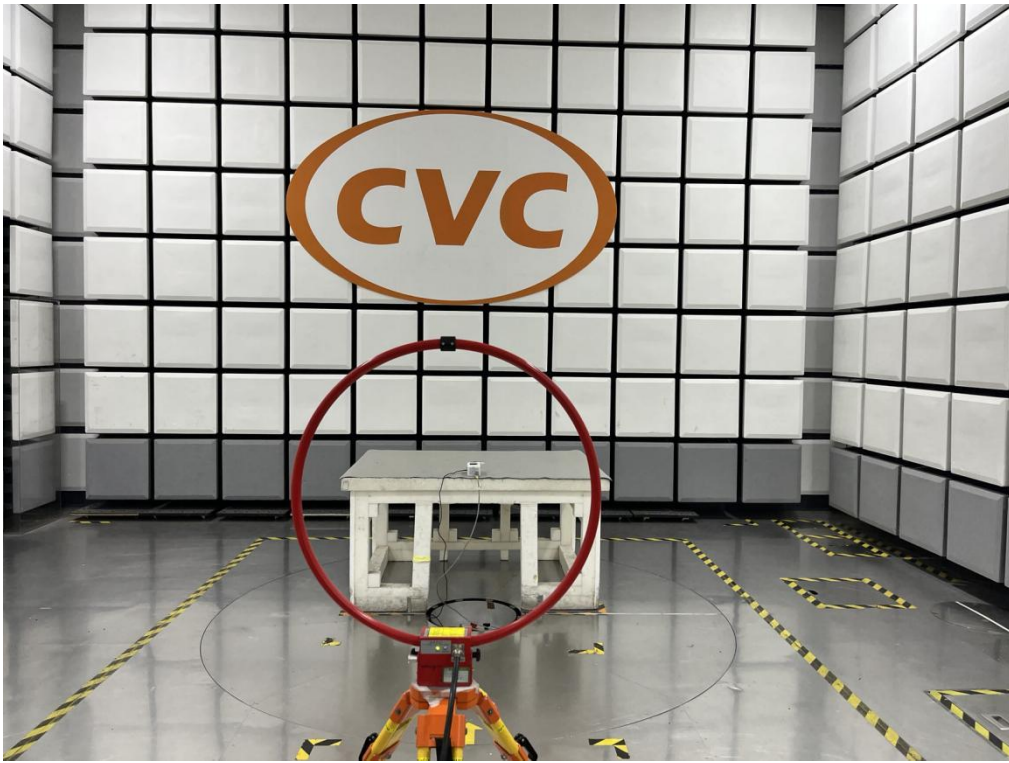

1. WIFI+802.15.4 Mesh Networking Radio Photographs Of Test Setup

Conducted Emission Test Setup(150kHz to 30MHz)

Conducted Emission Test Setup(30MHz to 26.5GHz)

Radiated Test Setup(frequency range:9KHz-30MHz)

Radiated Test Setup(frequency range:30MHz-1GHz)

Radiated Test Setup(frequency range:1GHz-18GHz)

Radiated Test Setup(frequency range:18GHz-40GHz)

2. LTE Photographs Of Test Setup

Conducted Test Setup

Radiated Test Setup(frequency range:30MHz-1GHz)

Radiated Test Setup(frequency range:1GHz-18GHz)

Radiated Test Setup(frequency range:18GHz-40GHz)