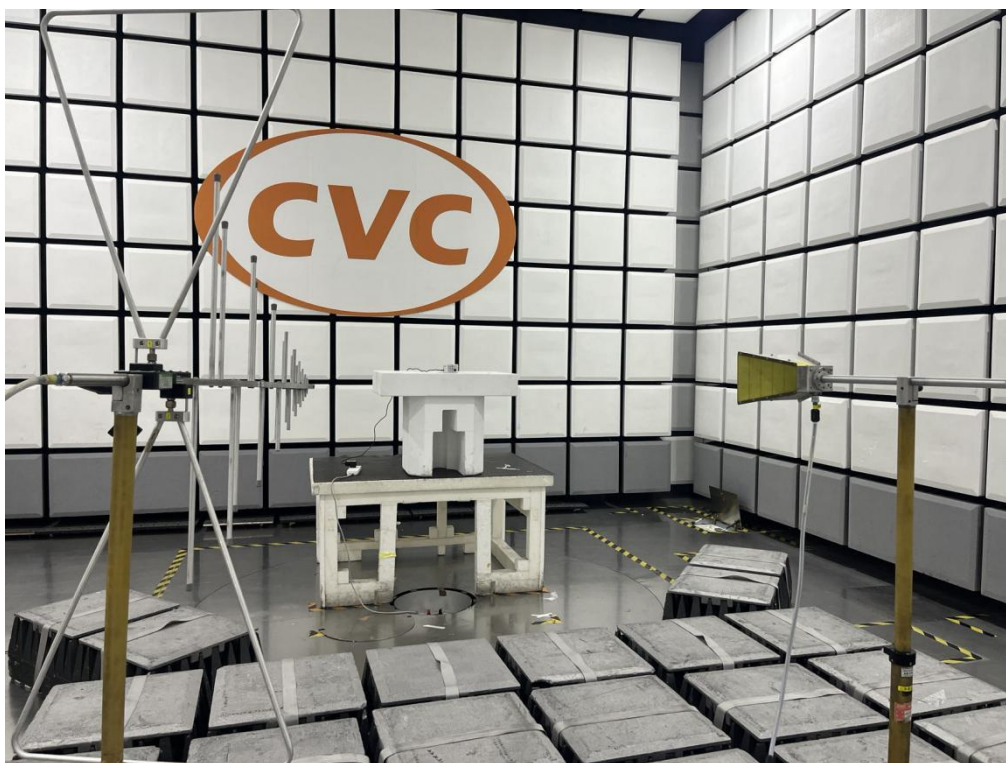

1. WIFI+802.15.4 Mesh Networking Radio Photographs Of Test Setup

Conducted Emission Test Setup(150kHz to 30MHz)

Conducted Emission Test Setup(30MHz to 26.5GHz)

Radiated Test Setup(frequency range:9KHz-30MHz)

Radiated Test Setup(frequency range:30MHz-1GHz)

Radiated Test Setup(frequency range:1GHz-18GHz)

Radiated Test Setup(frequency range:18GHz-40GHz)

2. LTE Photographs Of Test Setup

Conducted Test Setup

Radiated Test Setup(frequency range:30MHz-1GHz)

Radiated Test Setup(frequency range:1GHz-18GHz)

Radiated Test Setup(frequency range:18GHz-40GHz)