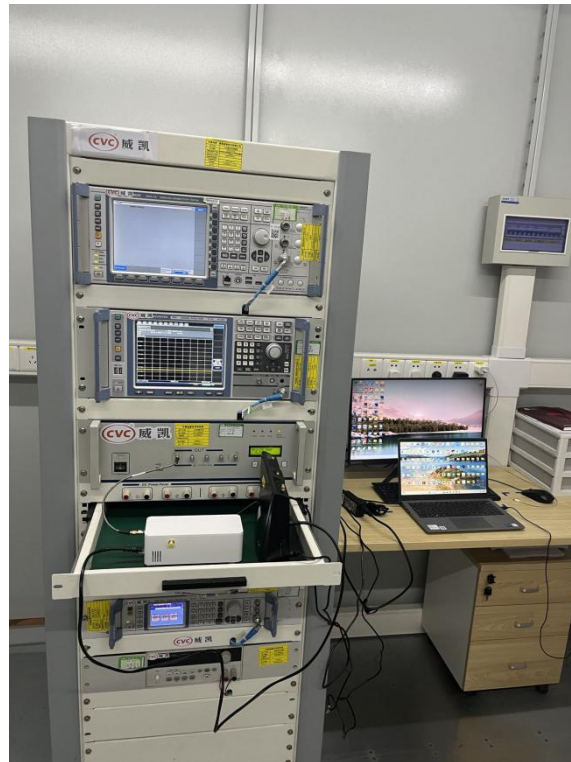

1. WIFI+802.15.4 Mesh Networking Radio Photographs Of Test Setup

Conducted Emission Test Setup(150kHz to 30MHz)

Conducted Emission Test Setup(30MHz to 26.5GHz)

Radiated Test Setup(frequency range:9KHz-30MHz)

Radiated Test Setup(frequency range:30MHz-1GHz)

Radiated Test Setup(frequency range:1GHz-18GHz)

Radiated Test Setup(frequency range:18GHz-40GHz)

2. LTE Photographs Of Test Setup

Conducted Test Setup

Radiated Test Setup(frequency range:30MHz-1GHz)

Radiated Test Setup(frequency range:1GHz-18GHz)

Radiated Test Setup(frequency range:18GHz-40GHz)