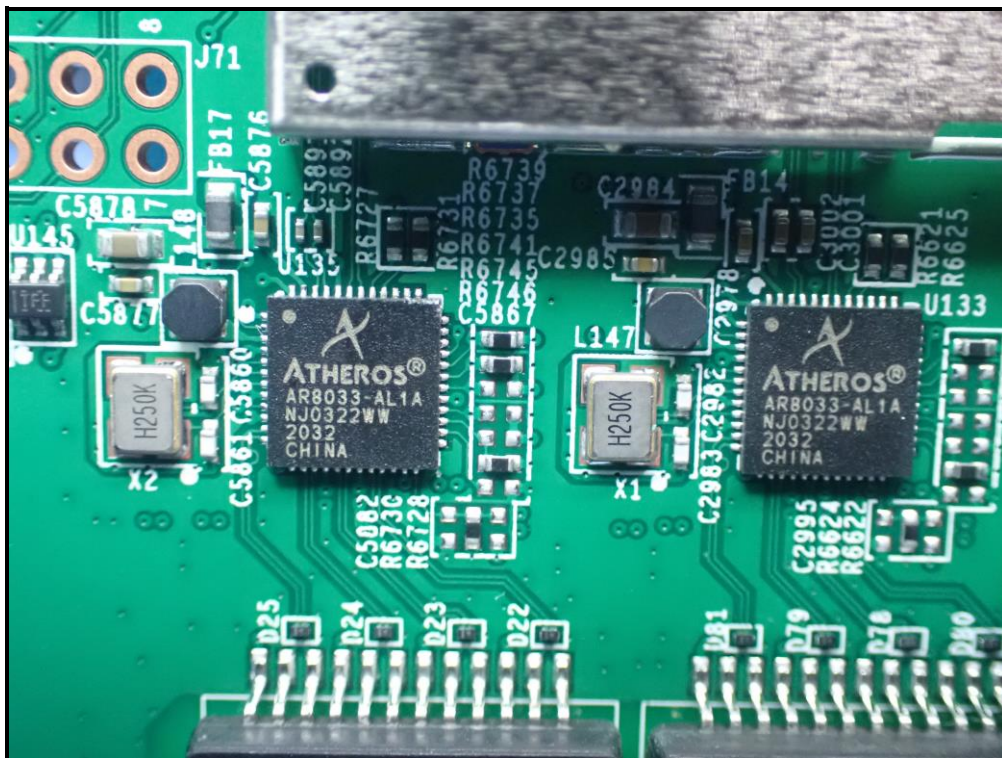

CONSTRUCTION PHOTOS OF EUT

Ant 1: 2.4G Chain3+5G (Low Band) Chain3

Ant 2: 2.4G Chain2+5G (Low Band) Chain2