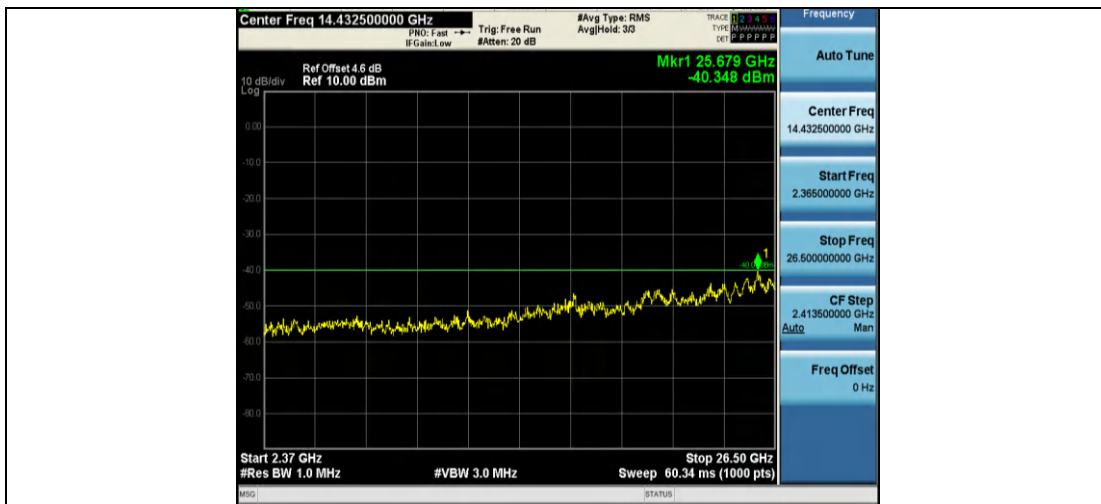

Band40-5MHz-16QAM-39175-1RB#0-Range13:2365~2650MHz

Band40-5MHz-16QAM-39200-1RB#0-Range1:30~1000MHz