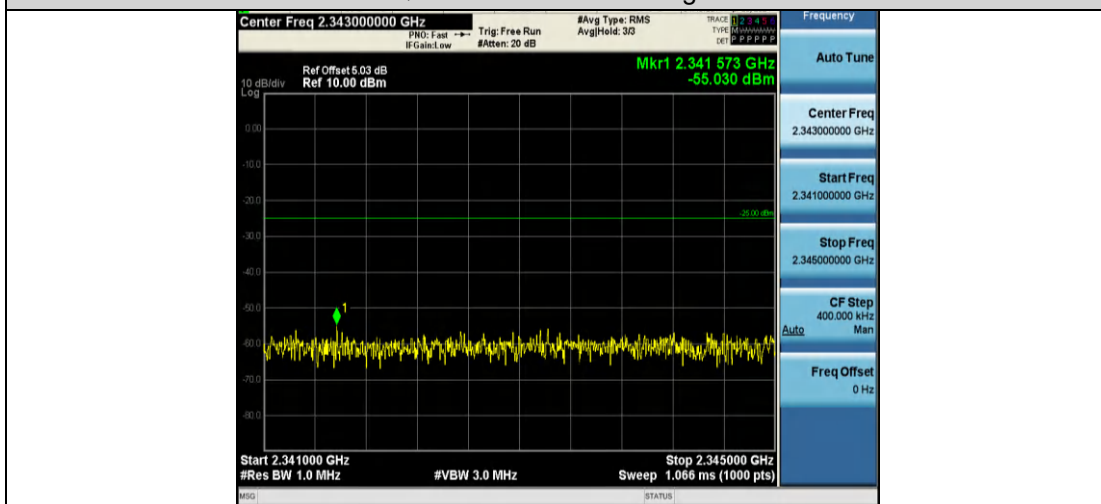

Band40-5MHz-16QAM-39200-1RB#0-Range11:2341~2345MHz

Band40-5MHz-16QAM-39200-1RB#0-Range12:2360~2365MHz