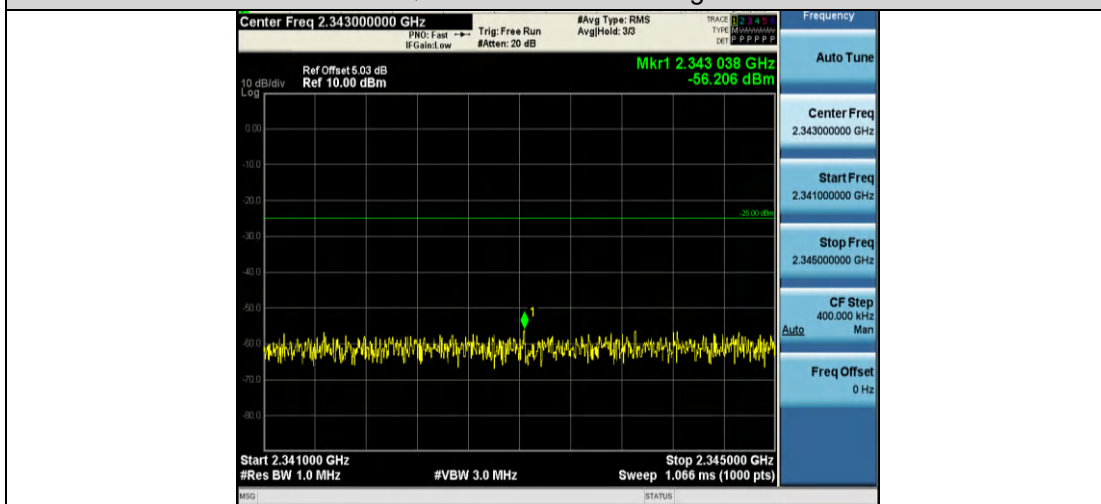

Band40-10MHz-16QAM-39200-1RB#0-Range11:2341~2345MHz

Band40-10MHz-16QAM-39200-1RB#0-Range12:2360~2365MHz