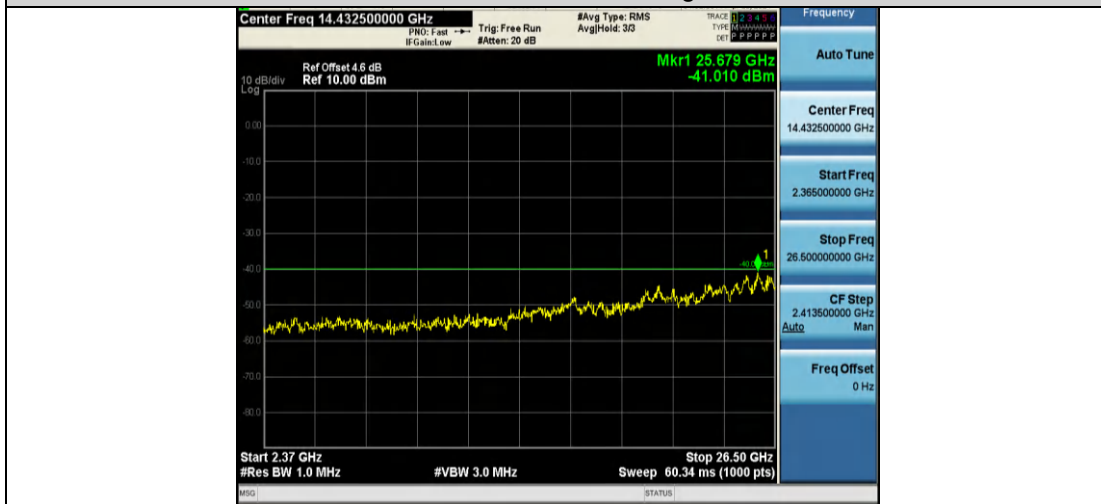

Band40-10MHz-16QAM-39200-1RB#0-Range13:2365~26500MHz