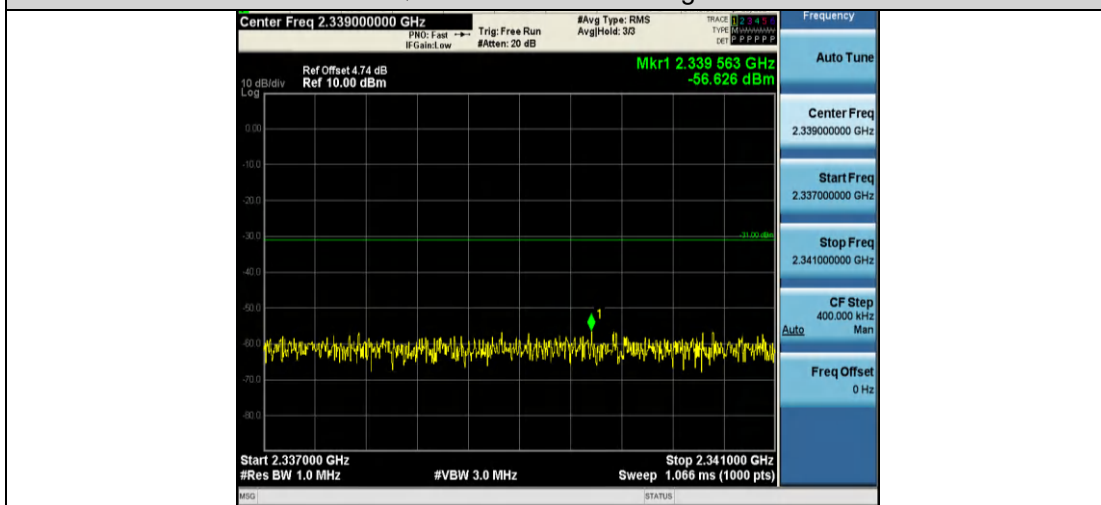

Band40-5MHz-16QAM-39200-1RB#0-Range10:2337~2341MHz

Band40-5MHz-16QAM-39200-1RB#0-Range11:2341~2345MHz