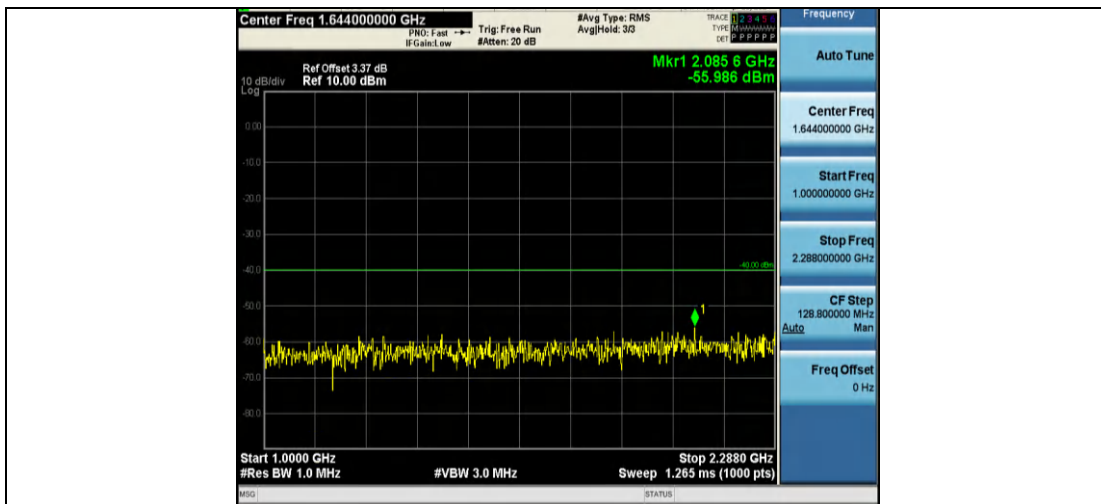

Band40-5MHz-16QAM-39225-1RB#0-Range2:1000~2288MHz

Band40-5MHz-16QAM-39225-1RB#0-Range3:2288~2292MHz