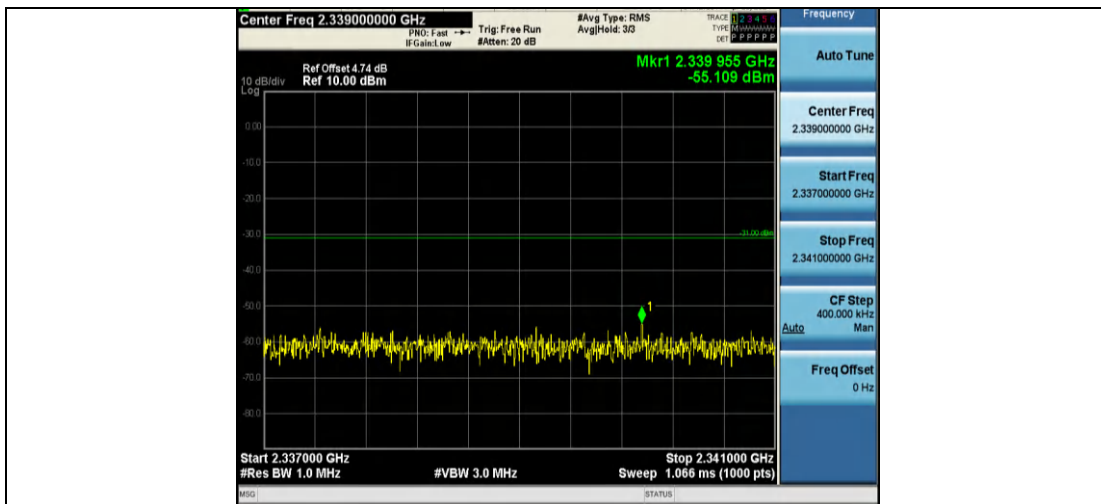

Band40-5MHz-16QAM-39175-1RB#0-Range10:2337~2341MHz

Band40-5MHz-16QAM-39175-1RB#0-Range11:2341~2345MHz