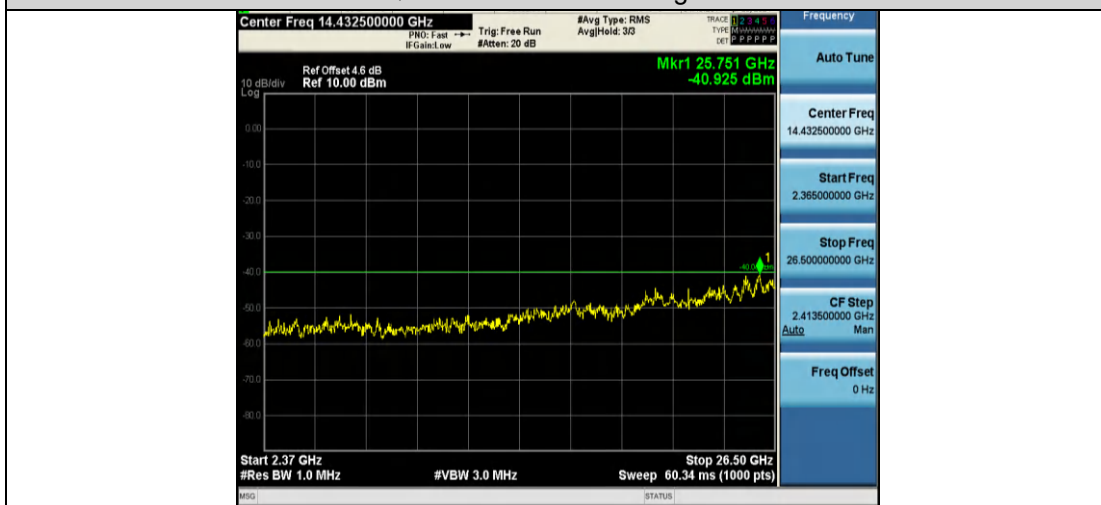

Band40-5MHz-16QAM-39200-1RB#0-Range10:2337~2341MHz

Band40-5MHz-16QAM-39200-1RB#0-Range11:2341~2345MHz

Band40-5MHz-16QAM-39200-1RB#0-Range12:2360~2365MHz

Band40-5MHz-16QAM-39200-1RB#0-Range13:2365~26500MHz