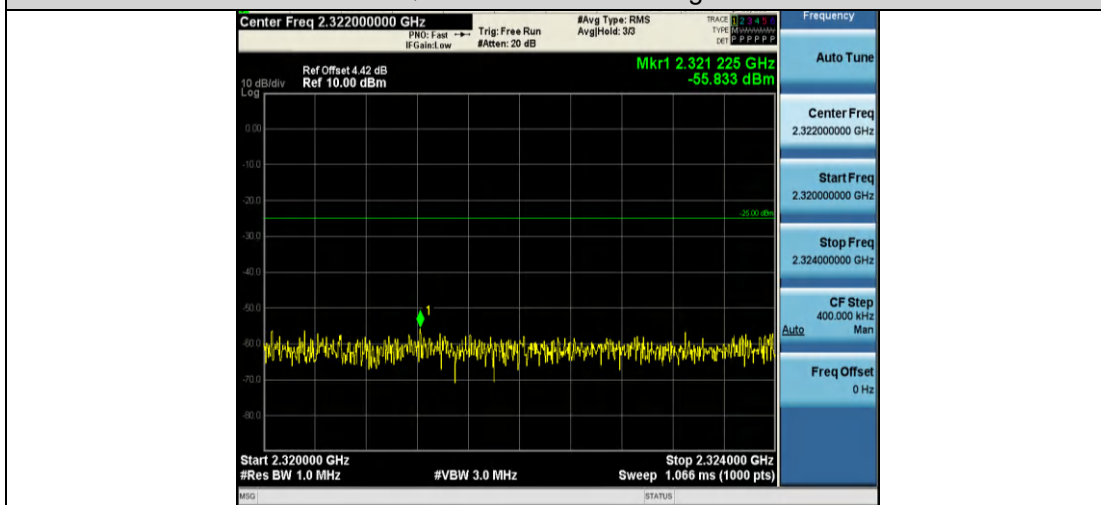

Band40-5MHz-16QAM-39200-1RB#0-Range7:2320~2324MHz

Band40-5MHz-16QAM-39200-1RB#0-Range8:2324~2328MHz