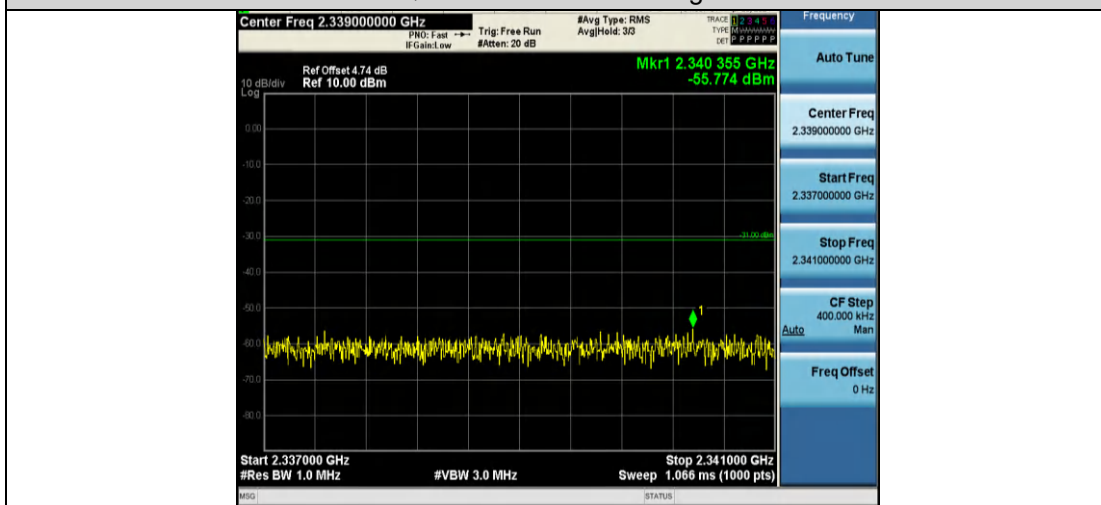

Band40-10MHz-16QAM-39200-1RB#0-Range10:2337~2341MHz

Band40-10MHz-16QAM-39200-1RB#0-Range11:2341~2345MHz