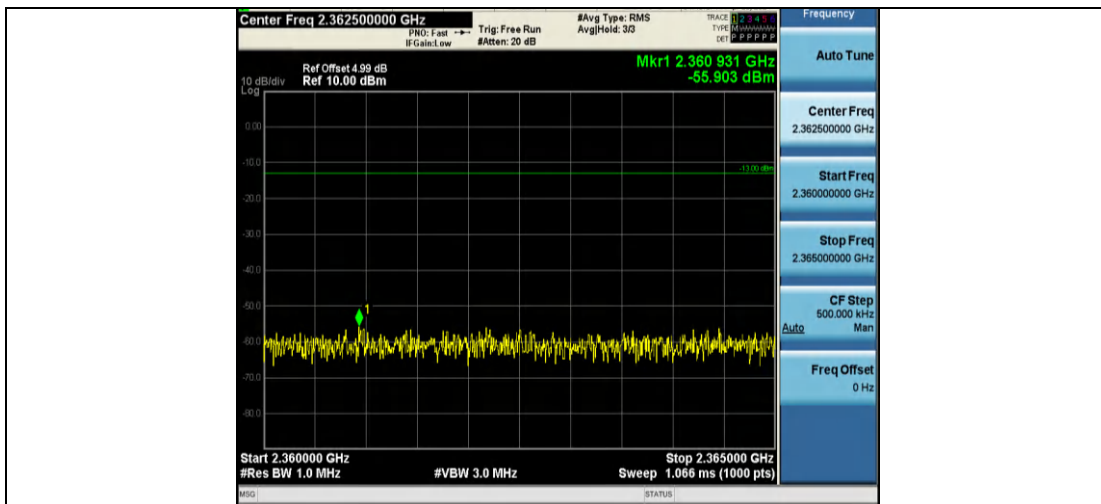

Band40-5MHz-16QAM-39200-1RB#0-Range12:2360~2365MHz

Band40-5MHz-16QAM-39200-1RB#0-Range13:2365~26500MHz