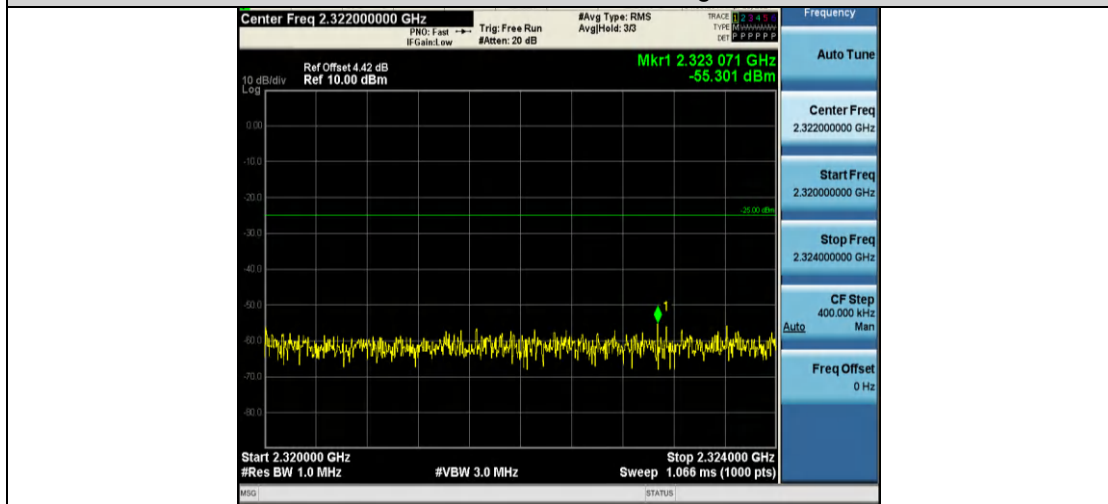

Band40-10MHz-16QAM-39200-1RB#0-Range7:2320~2324MHz

Band40-10MHz-16QAM-39200-1RB#0-Range8:2324~2328MHz