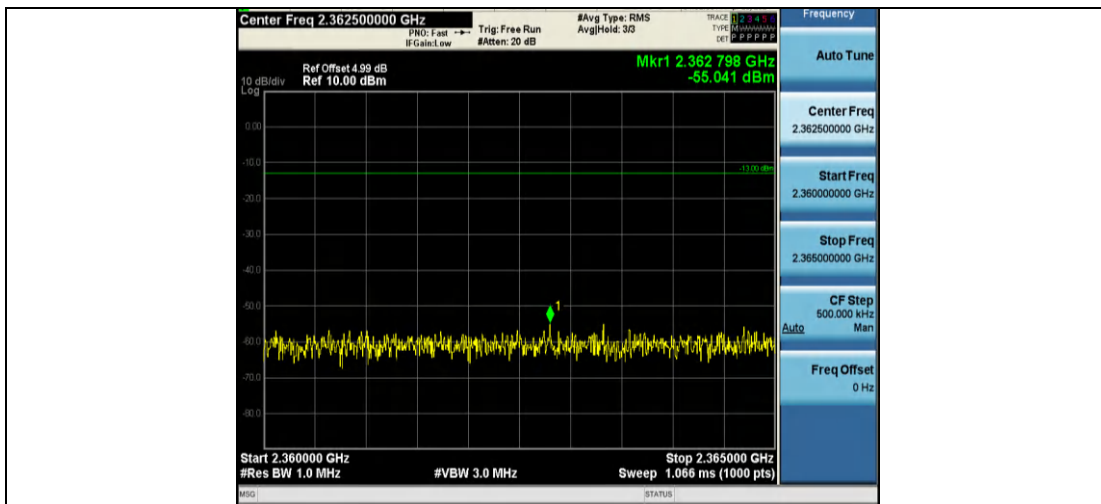

Band40-10MHz-16QAM-39200-1RB#0-Range9:2328~2337MHz

Band40-10MHz-16QAM-39200-1RB#0-Range10:2337~2341MHz

Band40-10MHz-16QAM-39200-1RB#0-Range11:2341~2345MHz

Band40-10MHz-16QAM-39200-1RB#0-Range12:2360~2365MHz