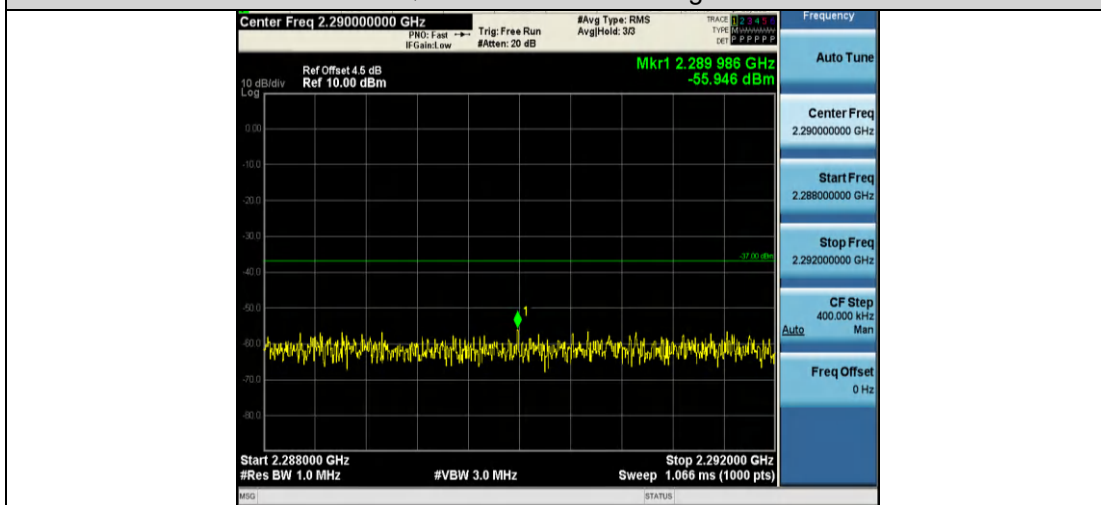

Band40-5MHz-16QAM-39225-1RB#0-Range3:2288~2292MHz

Band40-5MHz-16QAM-39225-1RB#0-Range4:2292~2296MHz