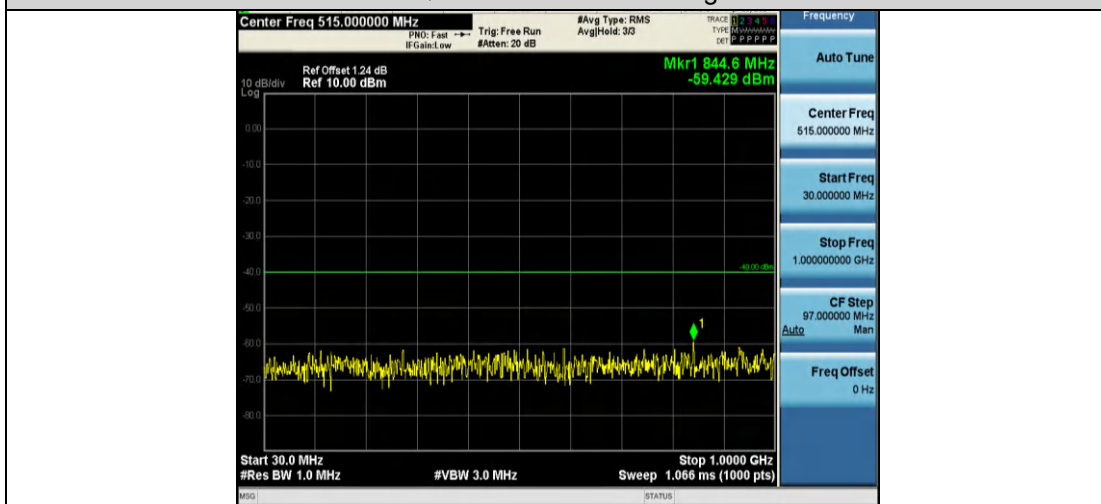

Band40-5MHz-16QAM-39225-1RB#0-Range1:30~1000MHz

Band40-5MHz-16QAM-39225-1RB#0-Range2:1000~2288MHz