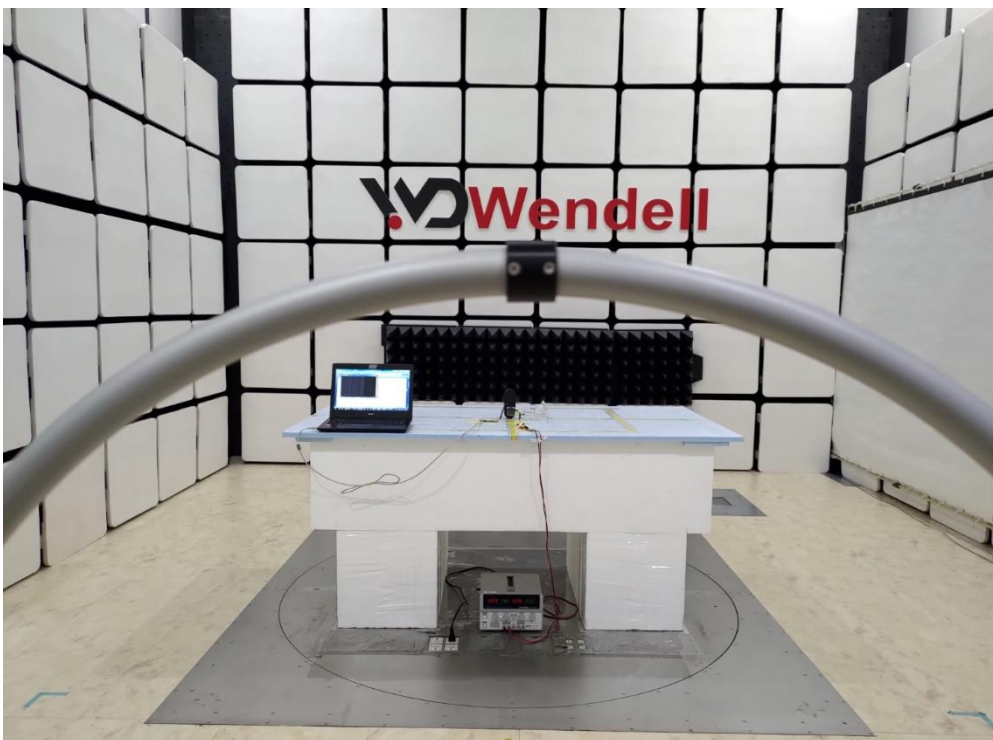

Attachment 1 : EUT Test Photographs

Radiated Emission for below 30 MHz

Trade Name : rhombus

Model Name : DR20

Trade Name : rhombus

Model Name : DR20

Radiated Emission for 30 M ~ 1 GHz

Trade Name : rhombus

Model Name : DR20

Trade Name : rhombus

Model Name : DR20

Radiated Emission for above 1 GHz

Trade Name : rhombus

Model Name : DR20

Trade Name : rhombus

Model Name : DR20