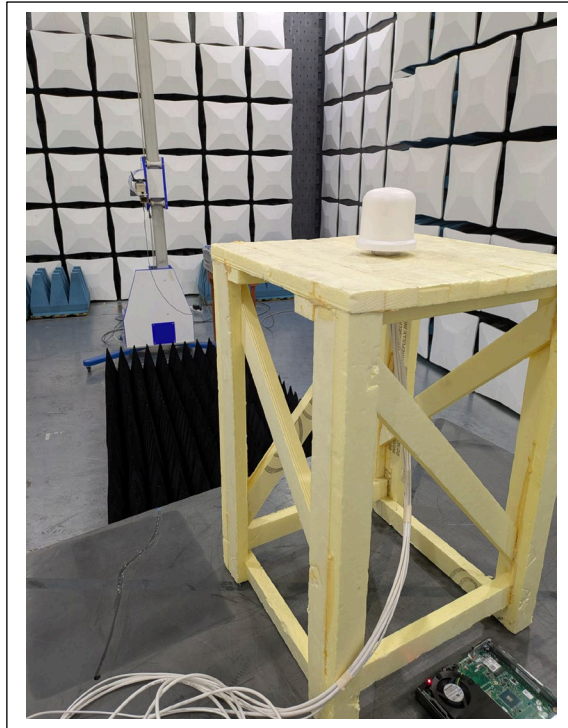

Radiated Spurious Emission: 18 GHz to 26 GHz