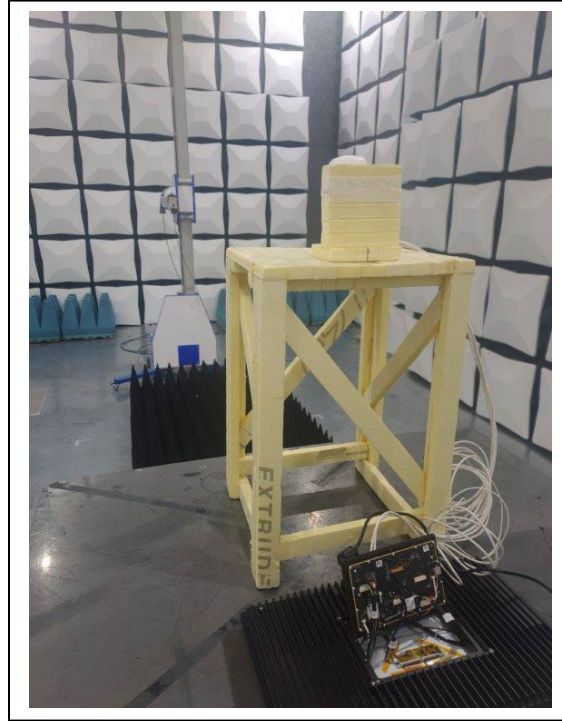

PHOTOGRAPHS: TEST SETUP
Nextfour Solutions Oy – FCC ID: 2AYT7-9260

Wi-Fi / BLUETOOTH

Radio Setup

Wi-Fi / BLUETOOTH, cont'd

Radiated Spurious Emission: 0.009 MHz to 30 MHz

Wi-Fi / BLUETOOTH, cont'd

Radiated Spurious Emission: 30 MHz to 1000 MHz

Wi-Fi / BLUETOOTH, cont'd

Radiated Spurious Emission: Greater than 1 GHz

Classic Bluetooth

Radiated Spurious Emission: 0.009 MHz to 30 MHz

Radiated Spurious Emission: 30 MHz to 1000 MHz

Classic Bluetooth, cont'd