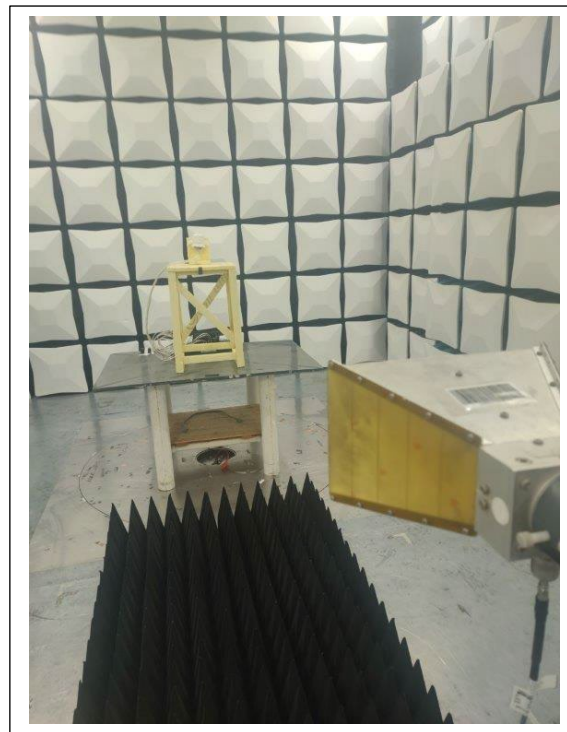

PHOTOGRAPHS: TEST SETUP
Nextfour Solutions Oy – FCC ID: 2AYT7-9260

Wi-Fi / BLUETOOTH

Radio Setup

Wi-Fi / BLUETOOTH, cont'd

Radiated Spurious Emission: 0.009 MHz to 30 MHz

Wi-Fi / BLUETOOTH, cont'd

Radiated Spurious Emission: 30 MHz to 1000 MHz

Wi-Fi / BLUETOOTH, cont'd

Radiated Spurious Emission: Greater than 1 GHz

Classic Bluetooth

Radiated Spurious Emission: 0.009 MHz to 30 MHz

Radiated Spurious Emission: 30 MHz to 1000 MHz

Classic Bluetooth, cont'd

Radiated Spurious Emission: 1 GHz to 18 GHz

Radiated Spurious Emission: 18 GHz to 26 GHz

Conducted Emissions