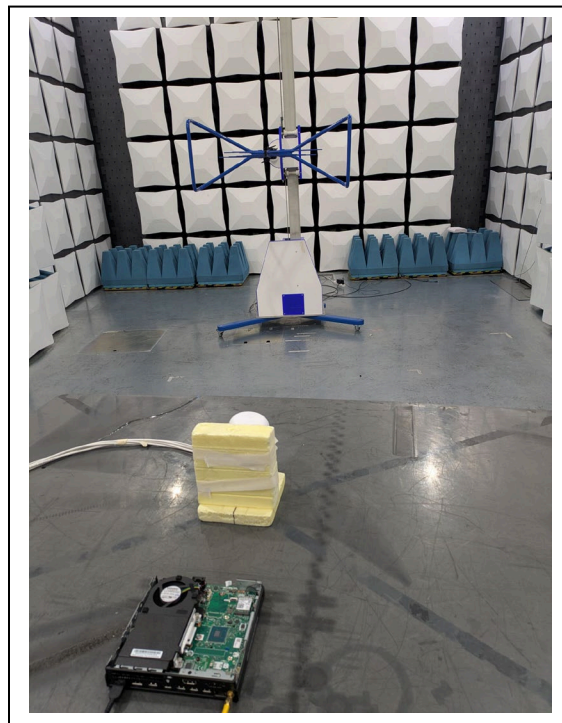

PHOTOGRAPHS: TEST SETUP
Nextfour Solutions Oy – FCC ID: 2AYT7-9260

Wi-Fi / BLUETOOTH

Radio Setup

Wi-Fi / BLUETOOTH, cont'd

Radiated Spurious Emission: 0.009 MHz to 30 MHz

Wi-Fi / BLUETOOTH, cont'd

Radiated Spurious Emission: 30 MHz to 1000 MHz

Wi-Fi / BLUETOOTH, cont'd

Radiated Spurious Emission: Greater than 1 GHz

Classic Bluetooth

Radiated Spurious Emission: 0.009 MHz to 30 MHz

Radiated Spurious Emission: 30 MHz to 1000 MHz

Classic Bluetooth, cont'd

Radiated Spurious Emission: 1 GHz to 18 GHz

Radiated Spurious Emission: 18 GHz to 26 GHz

Conducted Emissions