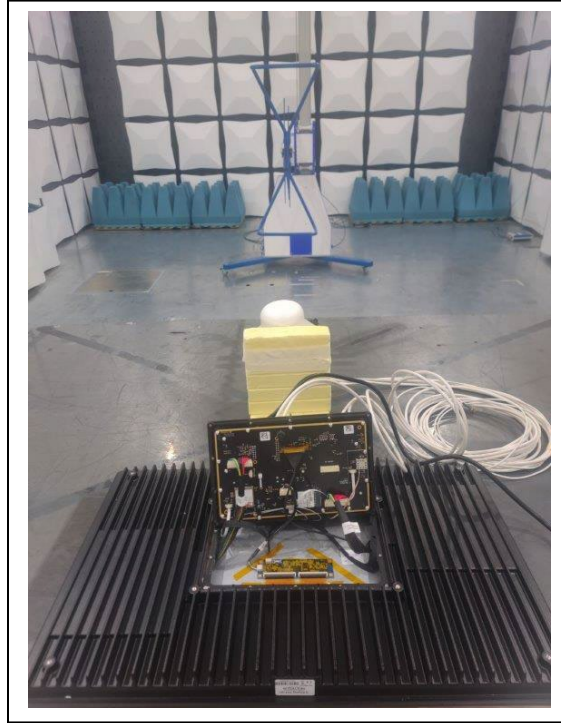

PHOTOGRAPHS: TEST SETUP
Nextfour Solutions Oy – FCC ID: 2AYT7-9260

Wi-Fi / BLUETOOTH

Radio Setup

Wi-Fi / BLUETOOTH, cont'd

Radiated Spurious Emission: 0.009 MHz to 30 MHz

Wi-Fi / BLUETOOTH, cont'd

Radiated Spurious Emission: 30 MHz to 1000 MHz

Wi-Fi / BLUETOOTH, cont'd

Radiated Spurious Emission: Greater than 1 GHz

Classic Bluetooth

Radiated Spurious Emission: 0.009 MHz to 30 MHz

Radiated Spurious Emission: 30 MHz to 1000 MHz

Classic Bluetooth, cont'd

Radiated Spurious Emission: 1 GHz to 18 GHz

Radiated Spurious Emission: 18 GHz to 26 GHz

Conducted Emissions