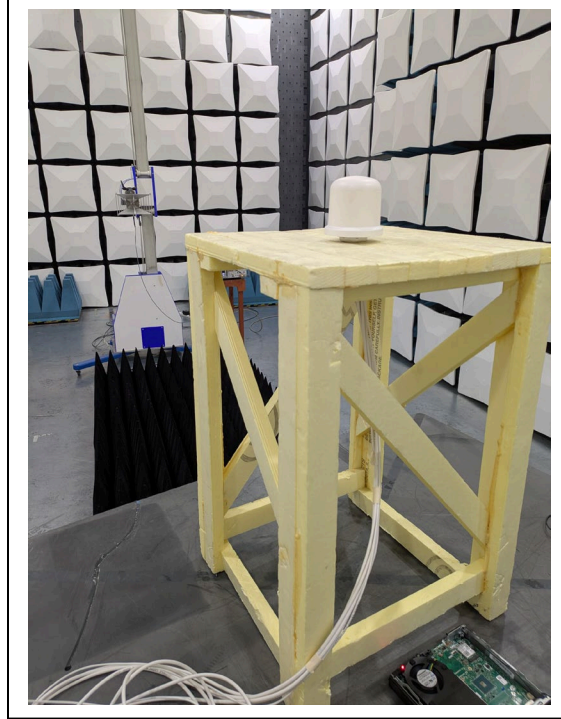

Classic Bluetooth, cont'd

Radiated Spurious Emission: 1 GHz to 18 GHz