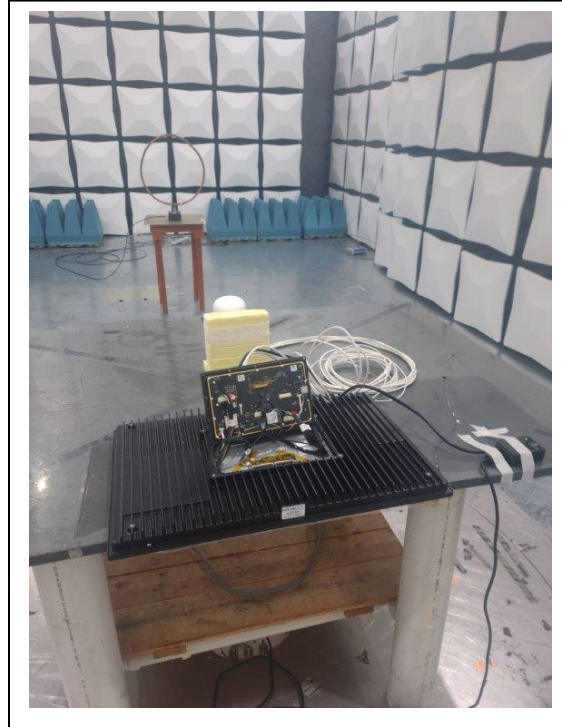

PHOTOGRAPHS: TEST SETUP
Nextfour Solutions Oy – FCC ID: 2AYT7-9260

Wi-Fi / BLUETOOTH

Radio Setup

Wi-Fi / BLUETOOTH, cont'd

Radiated Spurious Emission: 0.009 MHz to 30 MHz

Wi-Fi / BLUETOOTH, cont'd

Radiated Spurious Emission: 30 MHz to 1000 MHz

Wi-Fi / BLUETOOTH, cont'd

Radiated Spurious Emission: Greater than 1 GHz

Classic Bluetooth

Radiated Spurious Emission: 0.009 MHz to 30 MHz

Radiated Spurious Emission: 30 MHz to 1000 MHz

Classic Bluetooth, cont'd

Radiated Spurious Emission: 1 GHz to 18 GHz

Radiated Spurious Emission: 18 GHz to 26 GHz

Conducted Emissions