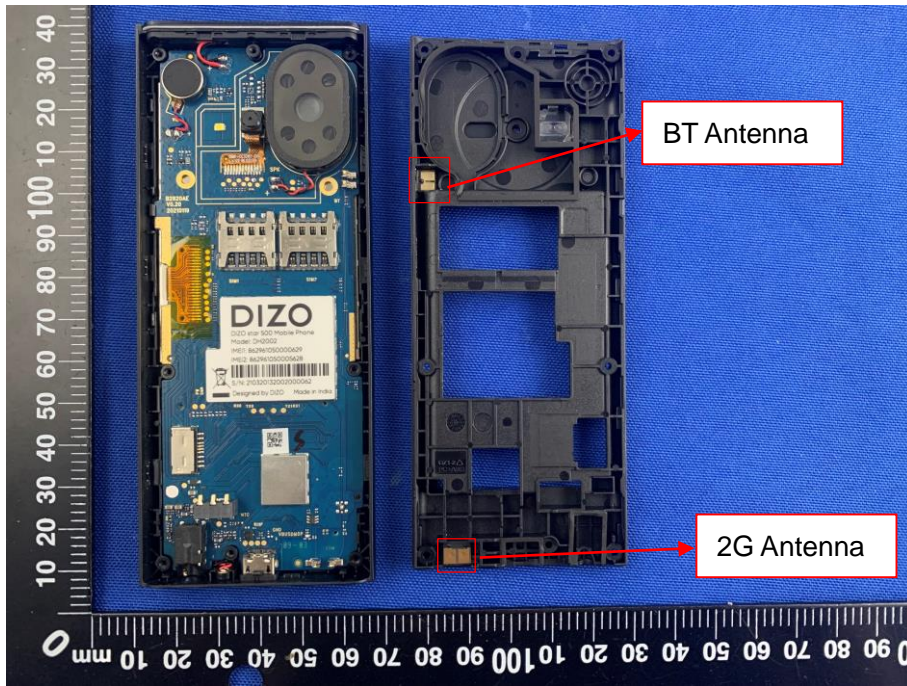

EUT INTERNAL PHOTOS

EUT UNCOVER VIEW

EUT UNCOVER VIEW

EUT UNCOVER VIEW

EUT UNCOVER VIEW

MAIN BOARD TOP VIEW (WITH SHIELDING)

MAIN BOARD REAR VIEW (WITH SHIELDING)

MAIN BOARD TOP VIEW (WITHOUT SHIELDING)

MAIN BOARD REAR VIEW (WITHOUT SHIELDING)

Battery Photo (NINGBO VEKEN BATTERY CO., LTD (FRONT))

Battery Photo (NINGBO VEKEN BATTERY CO., LTD (REAR))

Battery Photo (Zhongshan Tianmao Battery Co., Ltd. (FRONT))