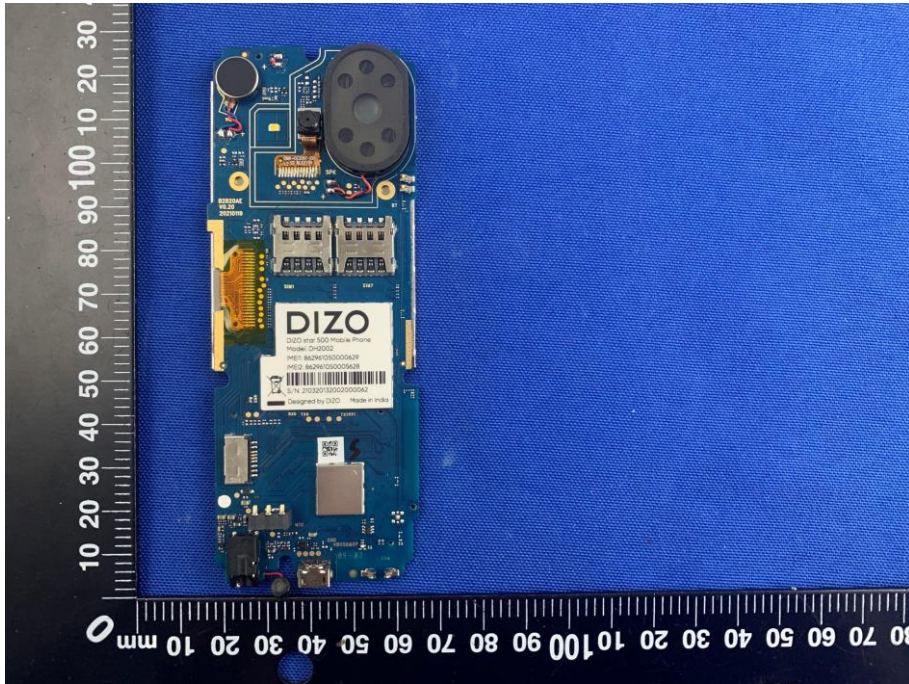

EUT INTERNAL PHOTOS

EUT UNCOVER VIEW

EUT UNCOVER VIEW

EUT UNCOVER VIEW

EUT UNCOVER VIEW

MAIN BOARD TOP VIEW (WITH SHIELDING)

MAIN BOARD REAR VIEW (WITH SHIELDING)

MAIN BOARD TOP VIEW (WITHOUT SHIELDING)

MAIN BOARD REAR VIEW (WITHOUT SHIELDING)

Battery Photo (NINGBO VEKEN BATTERY CO., LTD (FRONT))

Battery Photo (NINGBO VEKEN BATTERY CO., LTD (REAR))

Battery Photo (Zhongshan Tianmao Battery Co., Ltd. (FRONT))