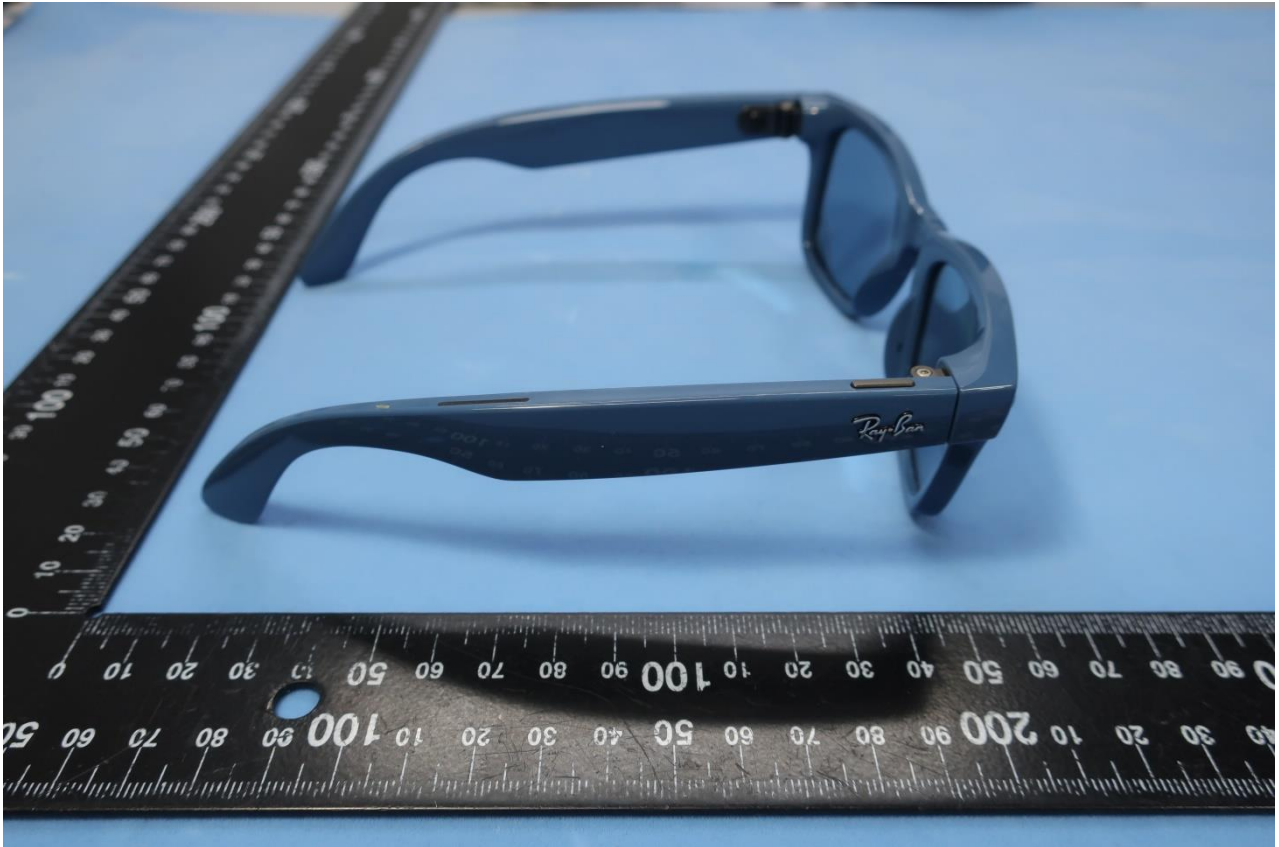

Brand Name: Ray-Ban Meta or Ray-Ban;
Model Name: RW4006, RW4008, RW4009, RW4009F, RW4010, RW4006M