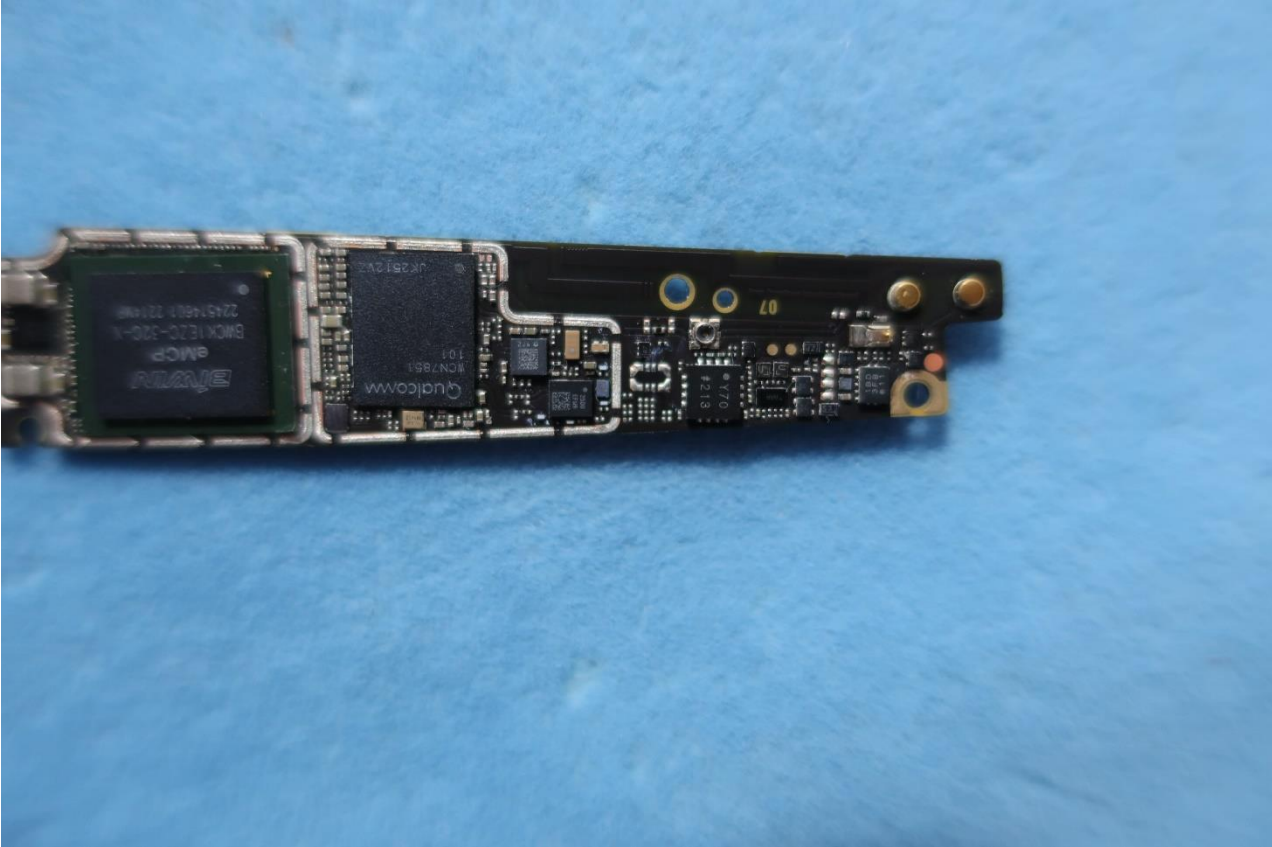

Brand Name: Ray-Ban Meta or Ray-Ban; Model Name: RW4006, RW4008, RW4009

Brand Name: Ray-Ban Meta or Ray-Ban; Model Name: RW4006, RW4008, RW4009

Brand Name: Ray-Ban Meta or Ray-Ban; Model Name: RW4006, RW4008, RW4009