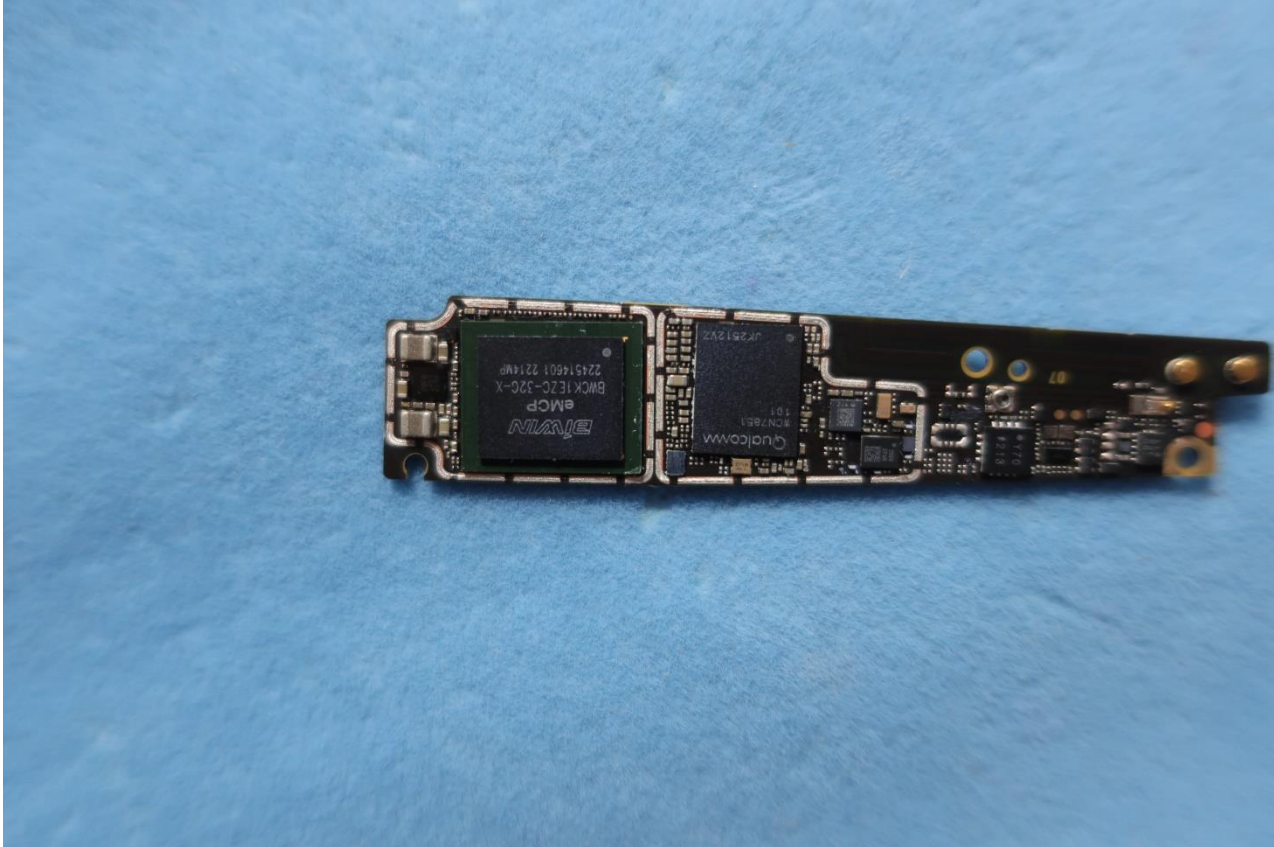

Brand Name: Ray-Ban Meta or Ray-Ban; Model Name: RW4006, RW4008, RW4009

Brand Name: Ray-Ban Meta or Ray-Ban; Model Name: RW4006, RW4008, RW4009

Brand Name: Ray-Ban Meta or Ray-Ban; Model Name: RW4006, RW4008, RW4009