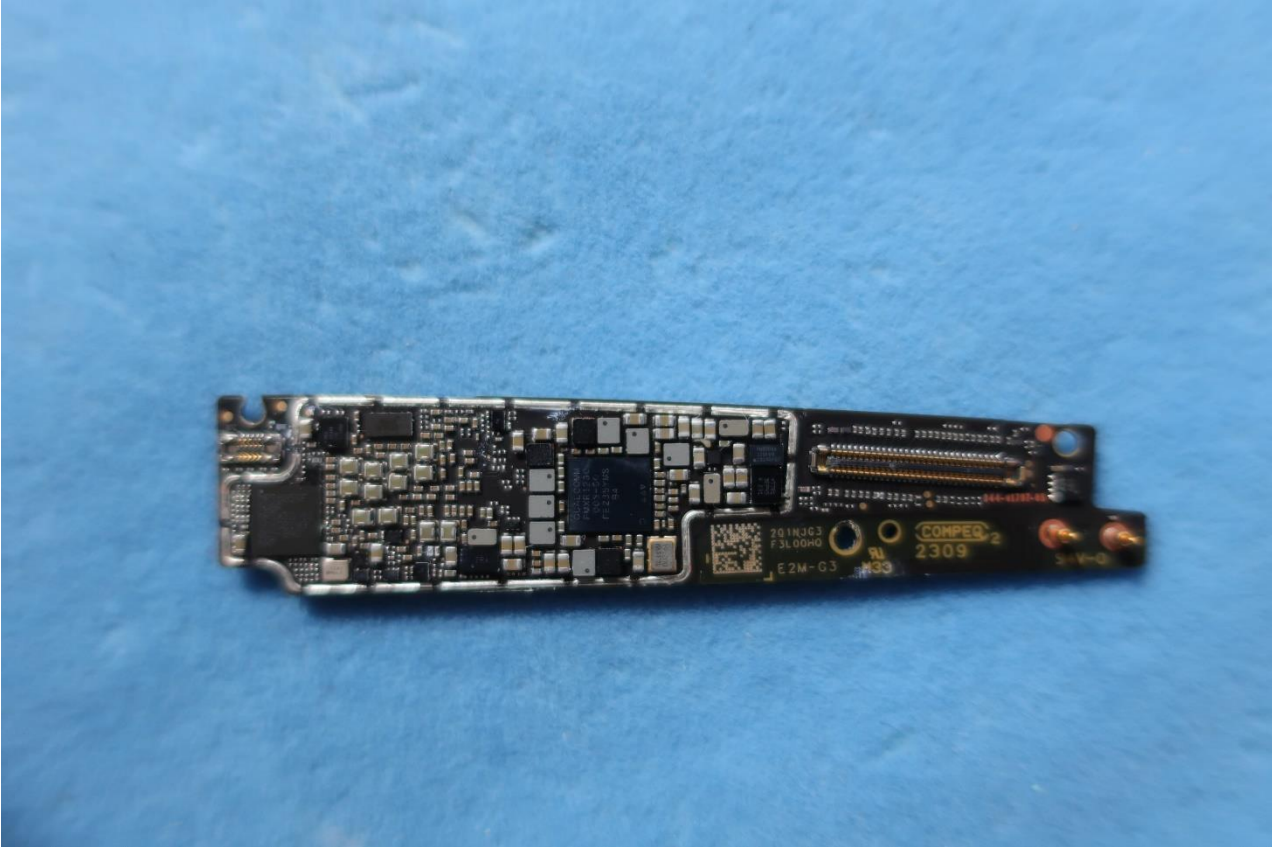

Brand Name: Ray-Ban Meta or Ray-Ban; Model Name: RW4006, RW4008, RW4009

Brand Name: Ray-Ban Meta or Ray-Ban; Model Name: RW4006, RW4008, RW4009

Brand Name: Ray-Ban Meta or Ray-Ban; Model Name: RW4006, RW4008, RW4009