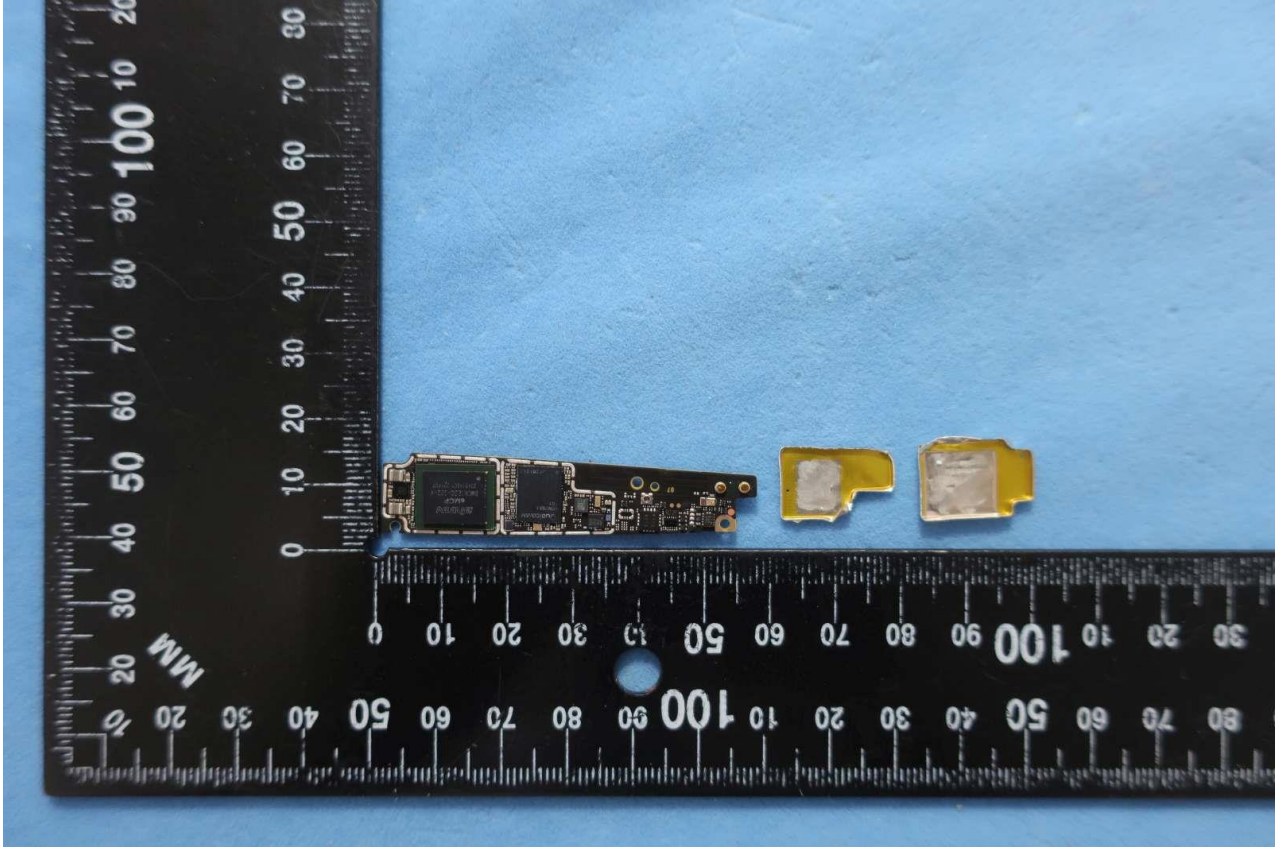

Brand Name: Ray-Ban Meta or Ray-Ban; Model Name: RW4006, RW4008, RW4009

Brand Name: Ray-Ban Meta or Ray-Ban; Model Name: RW4006, RW4008, RW4009

Brand Name: Ray-Ban Meta or Ray-Ban; Model Name: RW4006, RW4008, RW4009