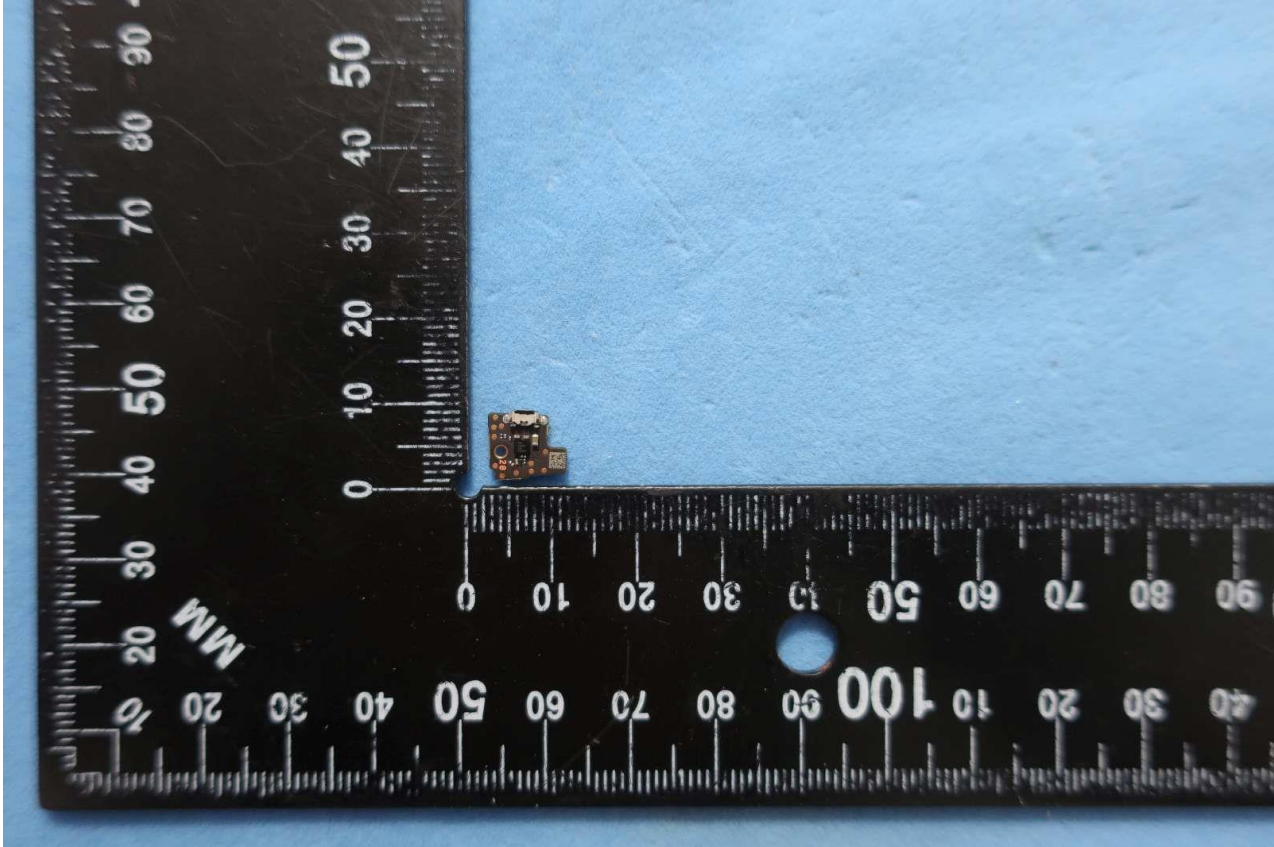

Brand Name: Ray-Ban Meta or Ray-Ban; Model Name: RW4006, RW4008, RW4009