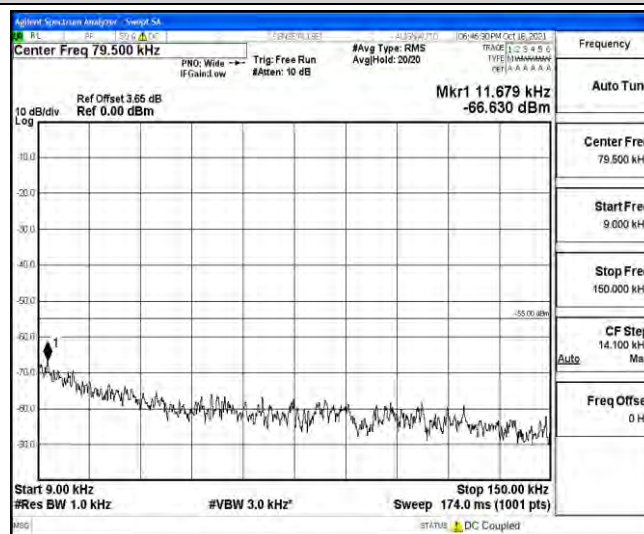

Band38-15MHz-16QAM-38175-1RB#0-Range1:0.009~0.15MHz