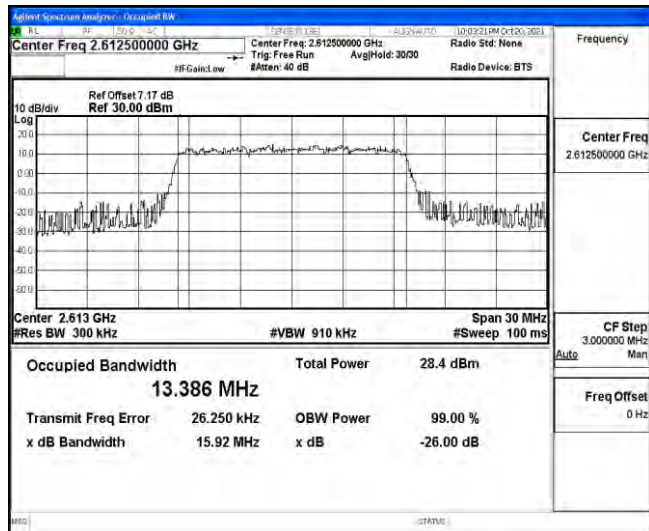

Band38-10MHz-16QAM-38000-50RB#0

Band38-10MHz-16QAM-38200-50RB#0

Band38-15MHz--37825-75RB#0

Band38-15MHz-QPSK-38000-75RB#0

Band38-15MHz-QPSK-38175-75RB#0

Band38-15MHz-16QAM-37825-75RB#0

Band38-15MHz-16QAM-38000-75RB#0