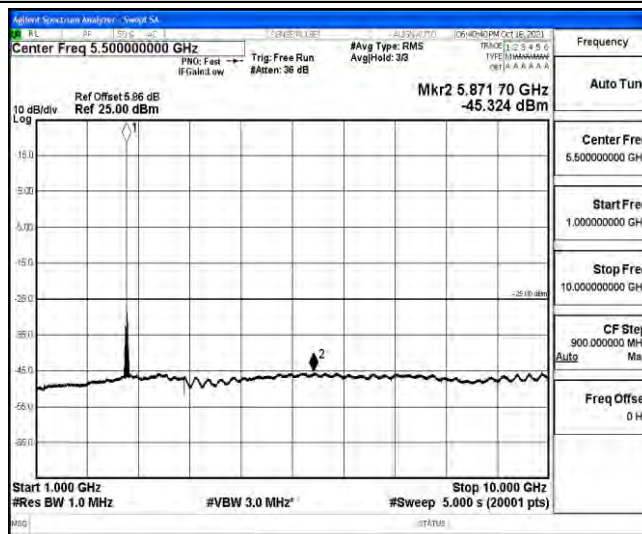

Band38-15MHz-QPSK-37825-1RB#0-Range6:20000~26500MHz

Band38-15MHz-QPSK-38000-1RB#0-Range1:0.009~0.15MHz

Band38-15MHz-QPSK-38000-1RB#0-Range2:0.15~30MHz

Band38-15MHz-QPSK-38000-1RB#0-Range3:30~1000MHz

Band38-15MHz-QPSK-38000-1RB#0-Range4:1000~10000MHz