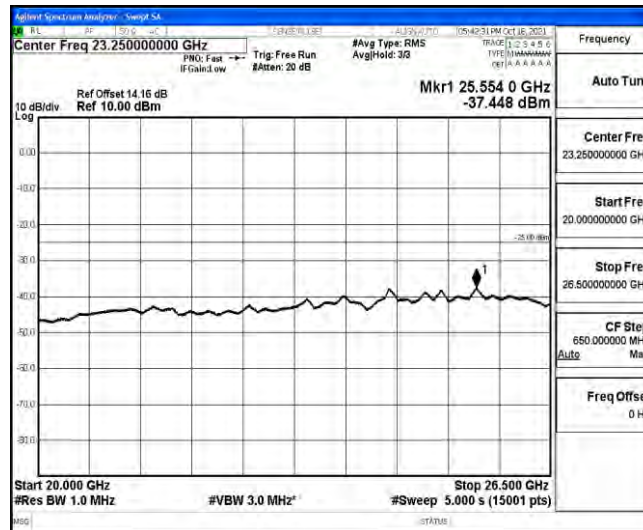

Band38-5MHz-16QAM-37775-1RB#0-Range6:2000~26500MHz