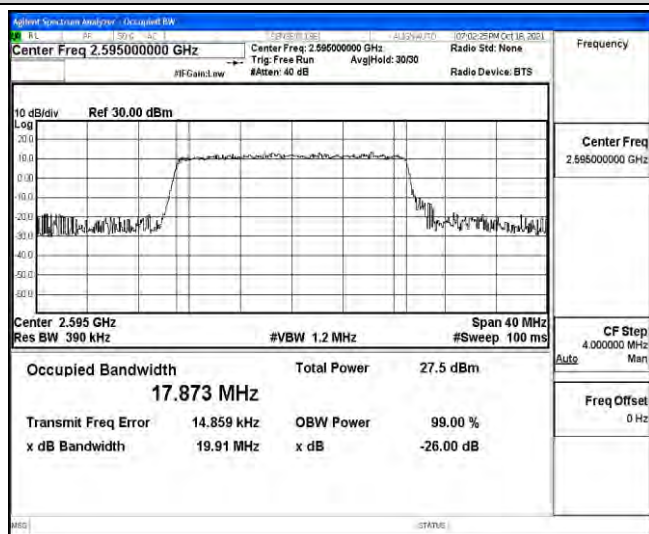

Band38-15MHz-16QAM-38175-75RB#0

Band38-20MHz-QPSK-37850-100RB#0

Band38-20MHz-QPSK-38000-100RB#0

Band38-20MHz-QPSK-38150-100RB#0

Band38-20MHz-16QAM-37850-100RB#0

Band38-20MHz-16QAM-38000-100RB#0

Band38-20MHz-16QAM-38150-100RB#0