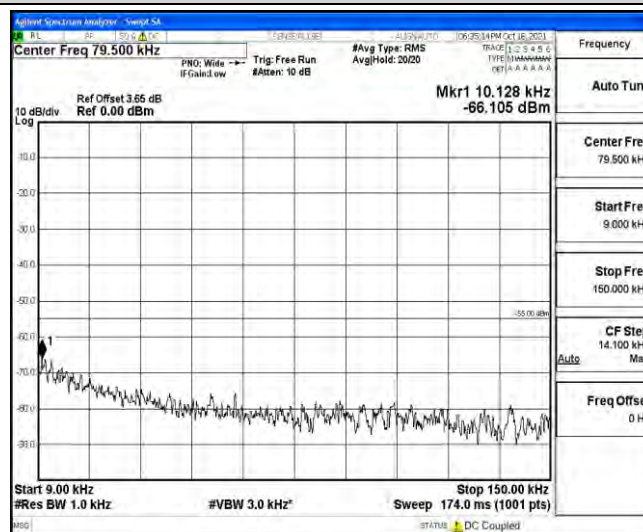

Band38-15MHz-QPSK-37825-1RB#0-Range1:0.009~0.15MHz