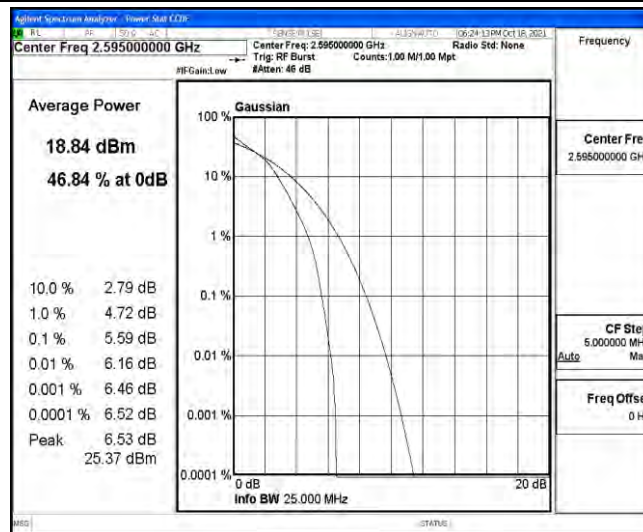

Band38-10MHz-16QAM-38000-50RB#0