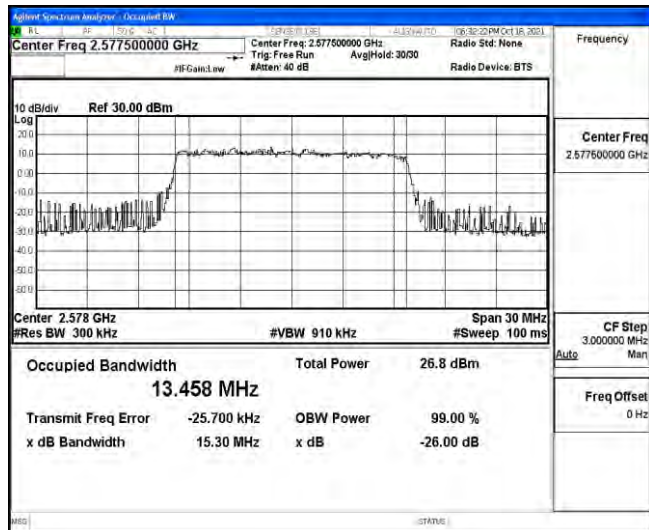

Band38-10MHz-16QAM-38000-50RB#0

Band38-10MHz-16QAM-38200-50RB#0

Band38-15MHz--37825-75RB#0

Band38-15MHz-QPSK-38000-75RB#0

Band38-15MHz-QPSK-38175-75RB#0

Band38-15MHz-16QAM-37825-75RB#0

Band38-15MHz-16QAM-38000-75RB#0