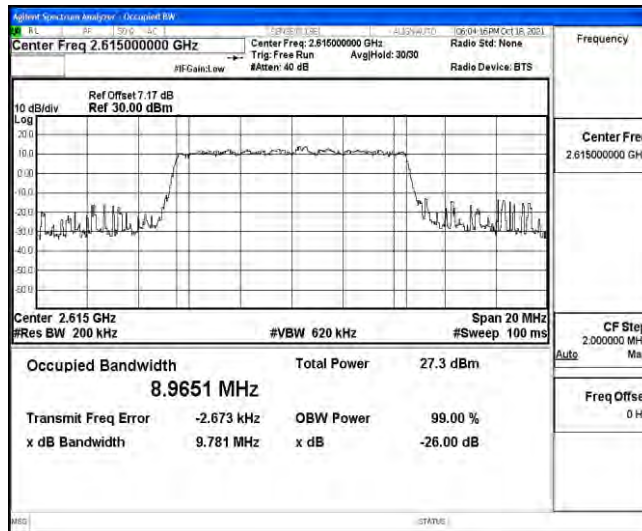

Band38-10MHz-16QAM-38200-50RB#0