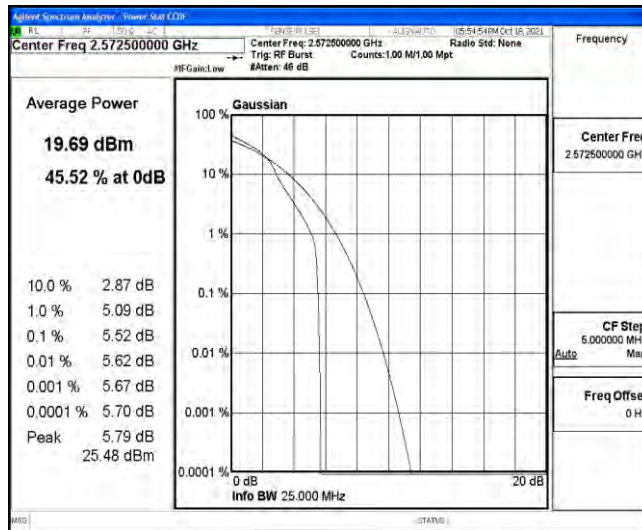

### Test Graphs

Band38-5MHz-QPSK-38000-25RB#0

Band38-5MHz-QPSK-38225-1RB#0

Band38-5MHz-QPSK-38225-25RB#0

Band38-5MHz-16QAM-37775-1RB#0

Band38-5MHz-16QAM-37775-25RB#0

Band38-5MHz-16QAM-38000-1RB#0

Band38-5MHz-16QAM-38000-25RB#0