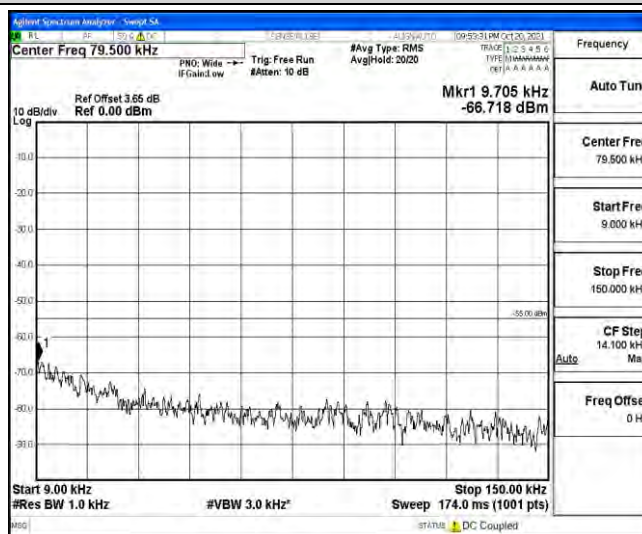

Band38-10MHz-QPSK-37800-1RB#0-Range1:0.009~0.15MHz