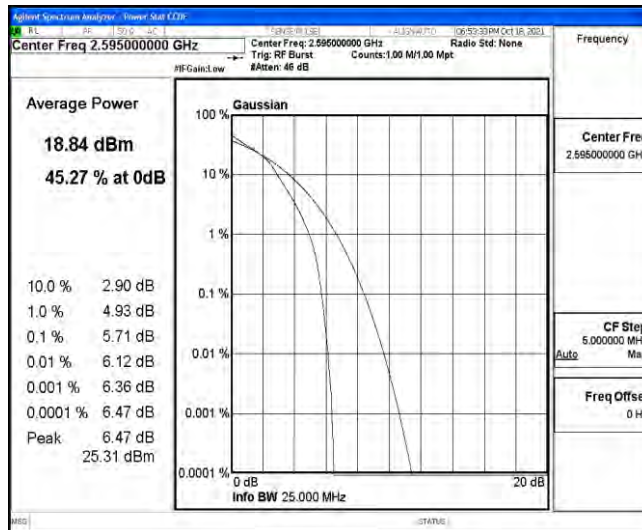

Band38-15MHz-16QAM-38000-75RB#0