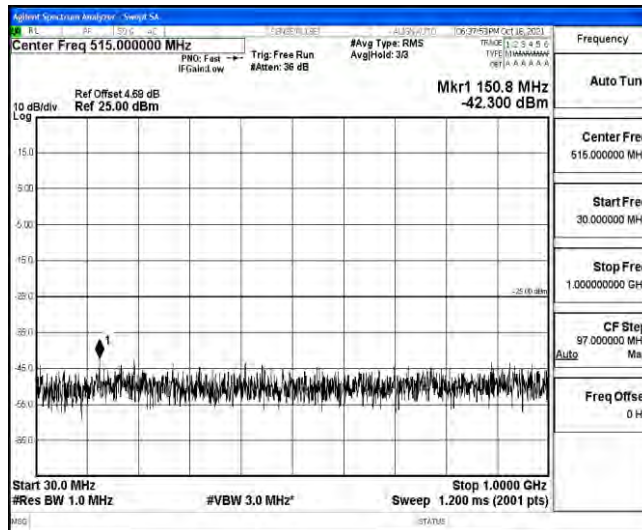

Band38-15MHz-16QAM-37825-1RB#0-Range3:30~1000MHz