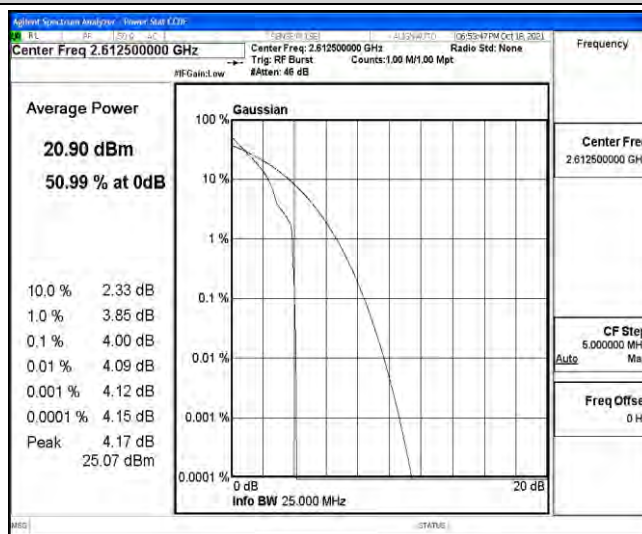

Band38-15MHz-QPSK-37825-1RB#0

Band38-15MHz-QPSK-37825-75RB#0

Band38-15MHz-QPSK-38000-1RB#0

Band38-15MHz-QPSK-38000-75RB#0

Band38-15MHz-QPSK-38175-1RB#0

Band38-15MHz-QPSK-38175-75RB#0

Band38-15MHz-16QAM-37825-1RB#0