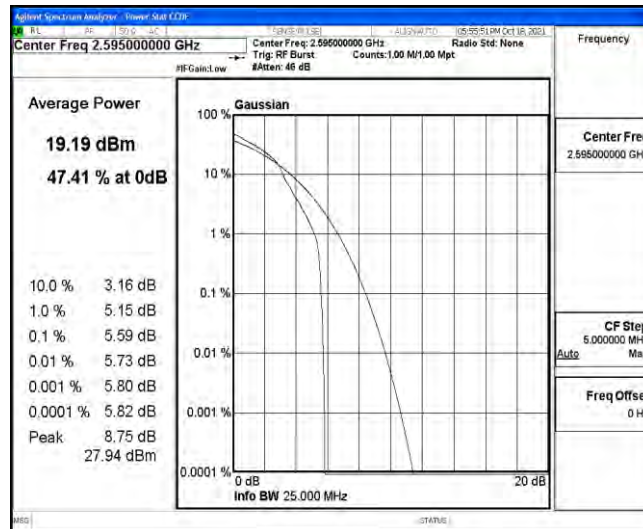

### Test Graphs

Band38-5MHz-QPSK-38000-25RB#0

Band38-5MHz-QPSK-38225-1RB#0

Band38-5MHz-QPSK-38225-25RB#0

Band38-5MHz-16QAM-37775-1RB#0

Band38-5MHz-16QAM-37775-25RB#0

Band38-5MHz-16QAM-38000-1RB#0

Band38-5MHz-16QAM-38000-25RB#0