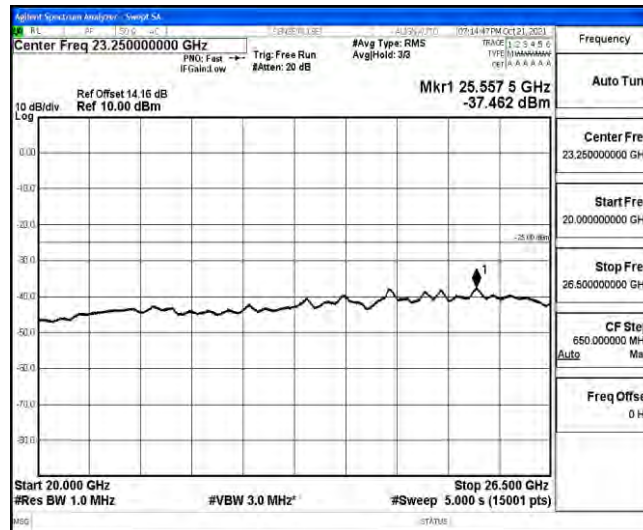

Band38-10MHz-16QAM-37800-1RB#0-Range6:20000~26500MHz