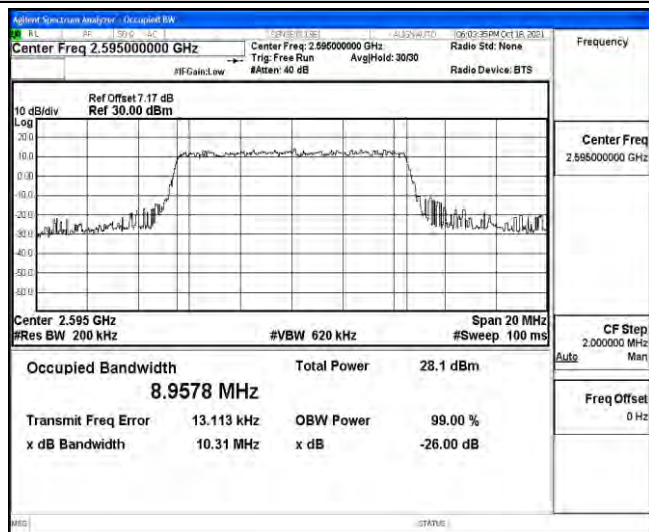

### Test Graphs

Band38-5MHz-16QAM-37775-25RB#0

Band38-5MHz-16QAM-38000-25RB#0

Band38-5MHz-16QAM-38225-25RB#0

Band38-10MHz-QPSK-37800-50RB#0

Band38-10MHz-QPSK-38000-50RB#0

Band38-10MHz-QPSK-38200-50RB#0

Band38-10MHz-16QAM-37800-50RB#0