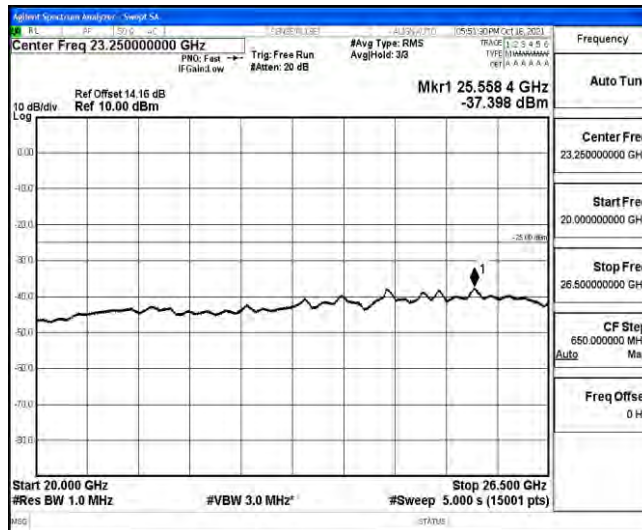

Band38-5MHz-16QAM-38225-1RB#0-Range6:2000~26500MHz