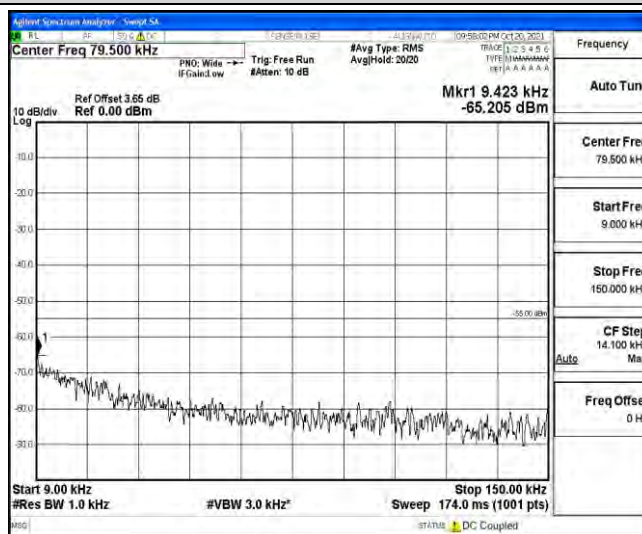

Band38-10MHz-QPSK-38000-1RB#0-Range1:0.009~0.15MHz