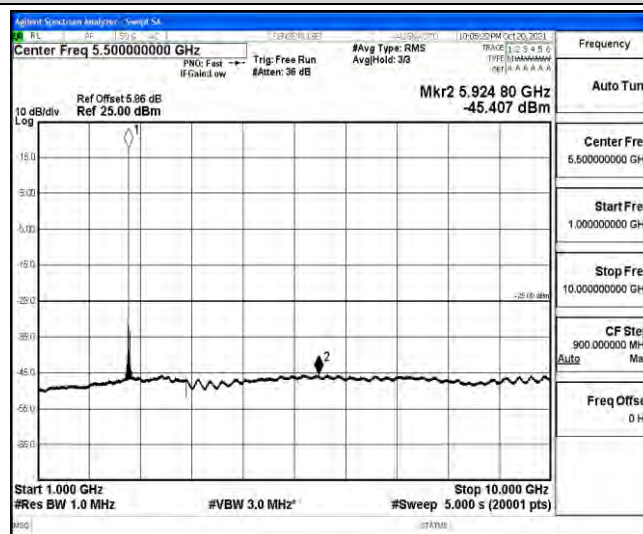

Band38-15MHz-16QAM-38000-1RB#0-Range1:0.009~0.15MHz

Band38-15MHz-16QAM-38000-1RB#0-Range2:0.15~30MHz

Band38-15MHz-16QAM-38000-1RB#0-Range3:30~1000MHz

Band38-15MHz-16QAM-38000-1RB#0-Range4:1000~10000MHz

Band38-15MHz-16QAM-38000-1RB#0-Range5:10000~20000MHz