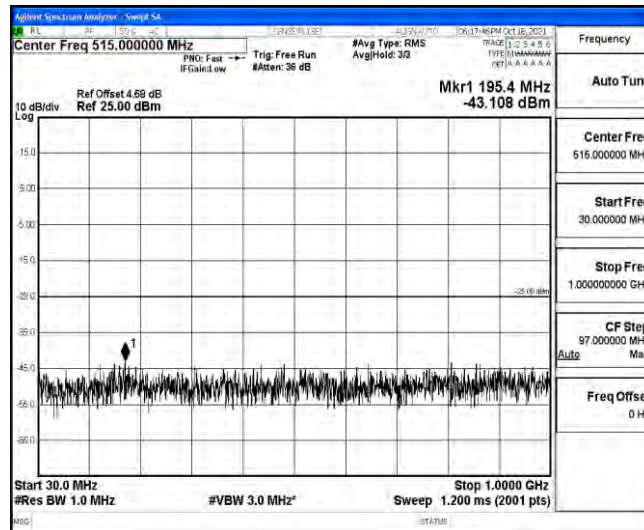

Band38-10MHz-16QAM-38200-1RB#0-Range3:30~1000MHz