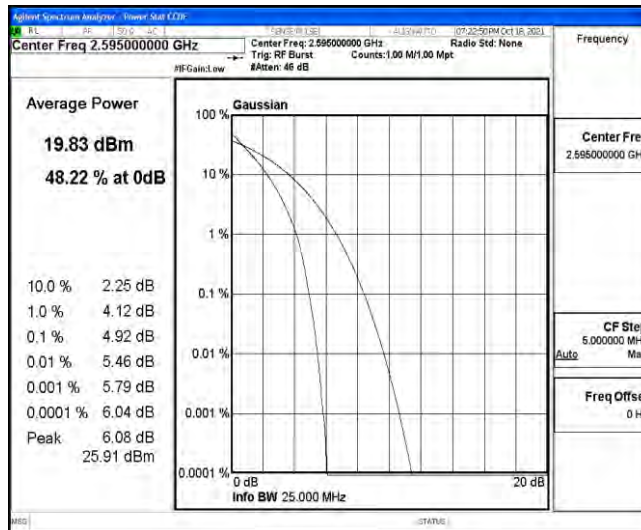

Band38-20MHz-QPSK-38000-100RB#0