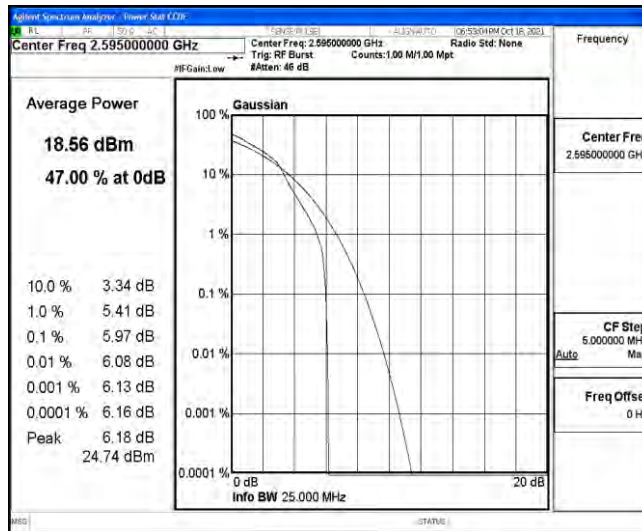

Band38-15MHz-16QAM-38000-1RB#0