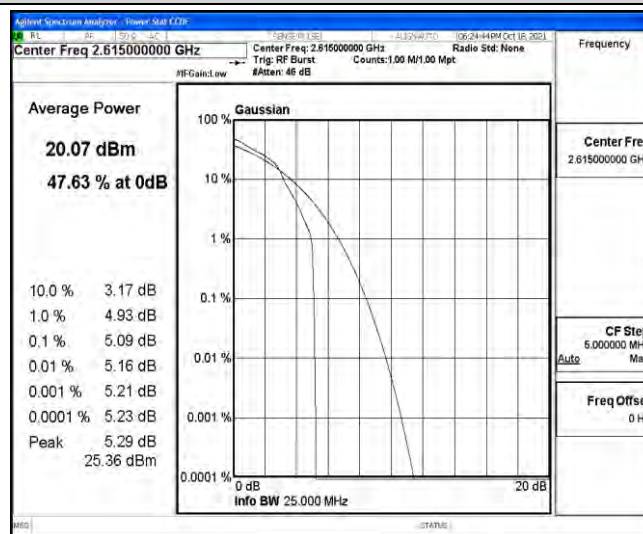

Band38-10MHz-16QAM-38200-1RB#0