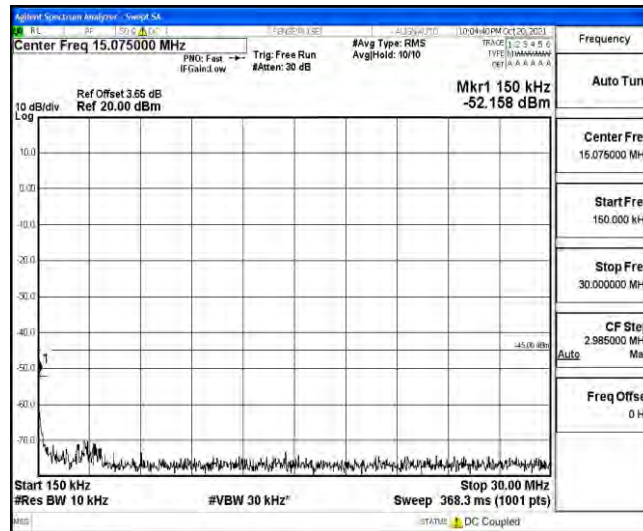

Band38-15MHz-16QAM-38000-1RB#0-Range2:0.15~30MHz