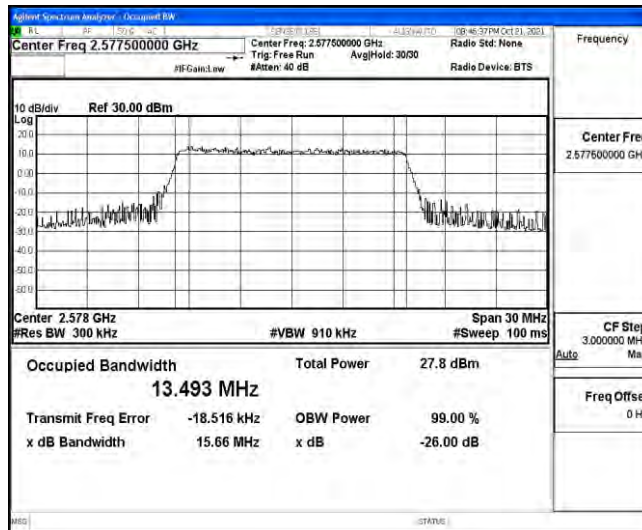

Band38-15MHz--37825-75RB#0