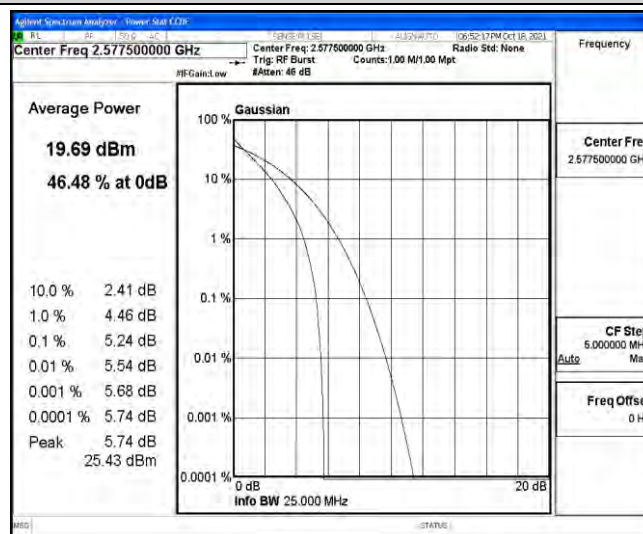

Band38-15MHz-QPSK-37825-75RB#0