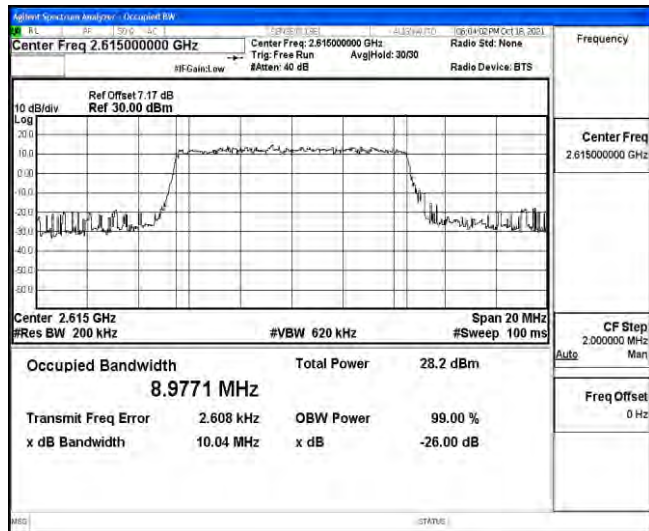

### Test Graphs

Band38-5MHz-16QAM-37775-25RB#0

Band38-5MHz-16QAM-38000-25RB#0

Band38-5MHz-16QAM-38225-25RB#0

Band38-10MHz-QPSK-37800-50RB#0

Band38-10MHz-QPSK-38000-50RB#0

Band38-10MHz-QPSK-38200-50RB#0

Band38-10MHz-16QAM-37800-50RB#0