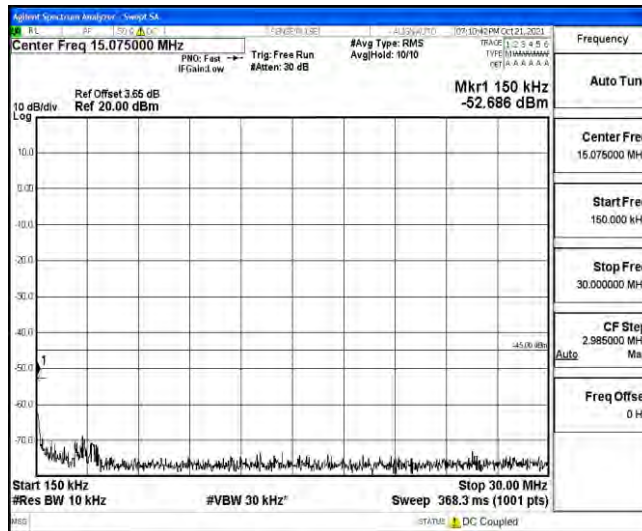

Band38-5MHz-16QAM-38000-1RB#0-Range2:0.15~30MHz