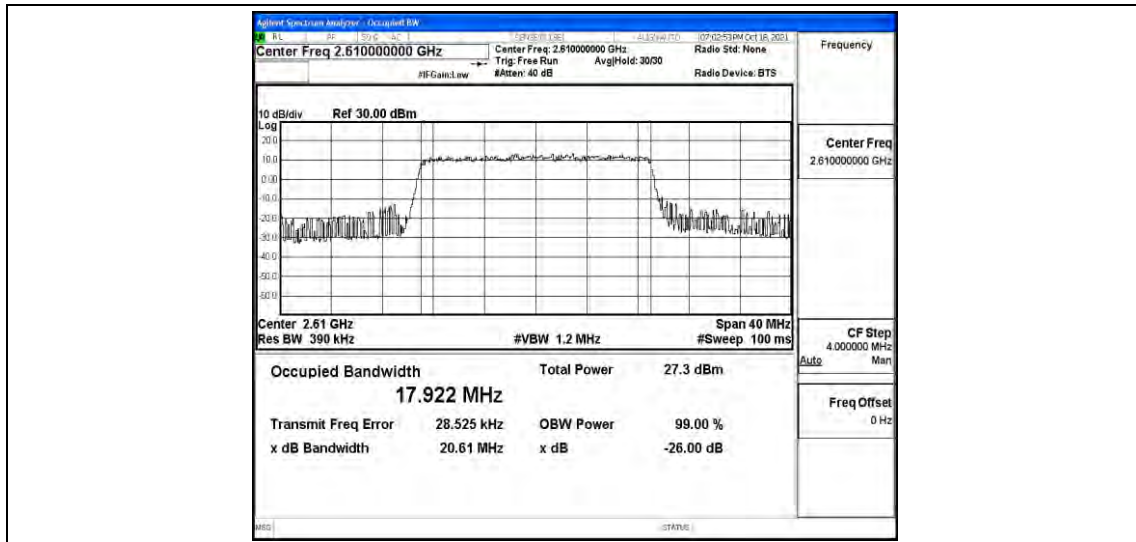

Band38-15MHz-16QAM-38175-75RB#0

Band38-20MHz-QPSK-37850-100RB#0

Band38-20MHz-QPSK-38000-100RB#0

Band38-20MHz-QPSK-38150-100RB#0

Band38-20MHz-16QAM-37850-100RB#0

Band38-20MHz-16QAM-38000-100RB#0

Band38-20MHz-16QAM-38150-100RB#0