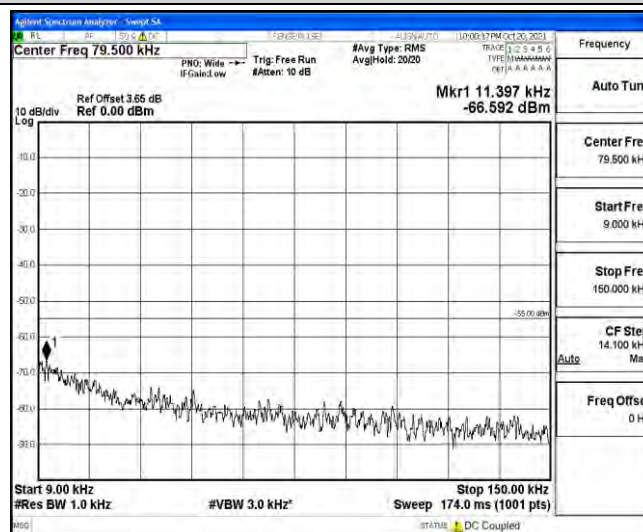

Band38-10MHz-16QAM-38000-1RB#0-Range1:0.009~0.15MHz