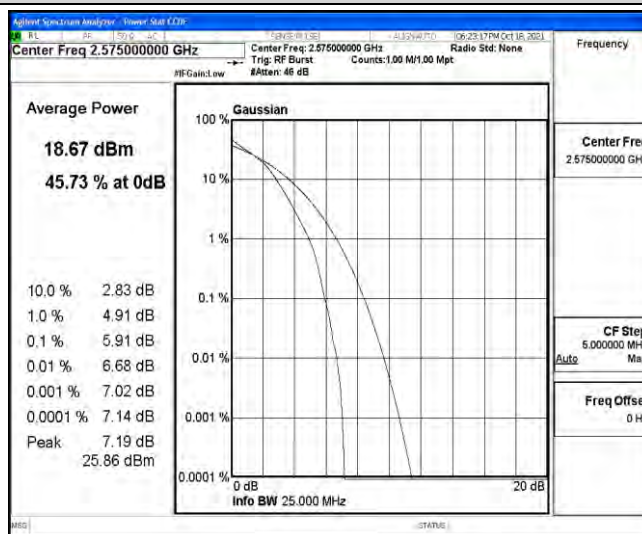

Band38-10MHz-16QAM-37800-50RB#0