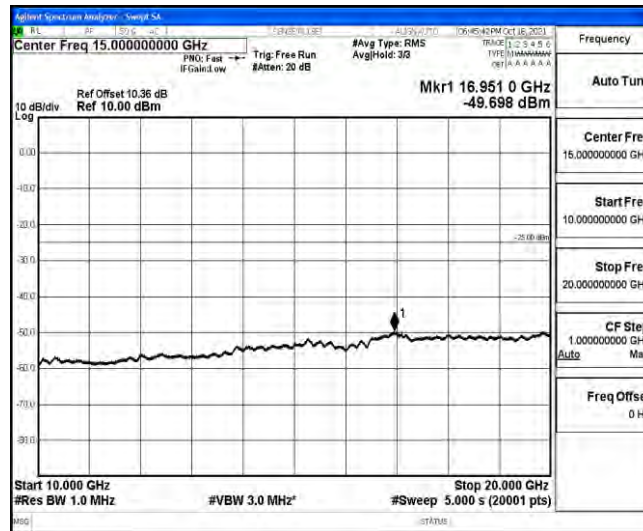

Band38-15MHz-QPSK-38175-1RB#0-Range5:10000~20000MHz