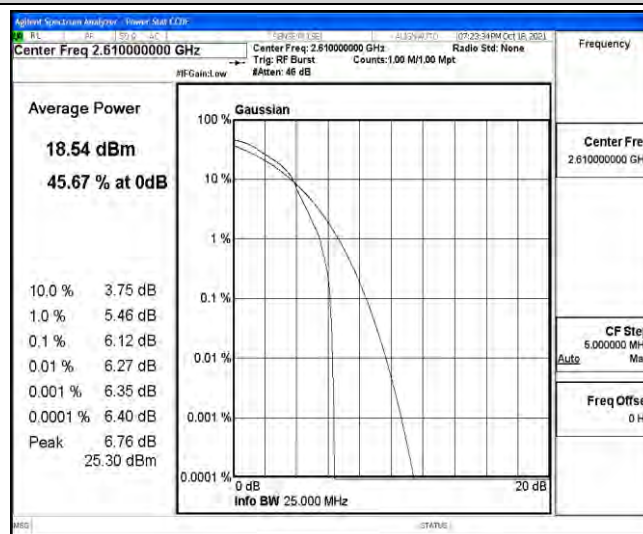

Band38-20MHz-16QAM-38150-1RB#0