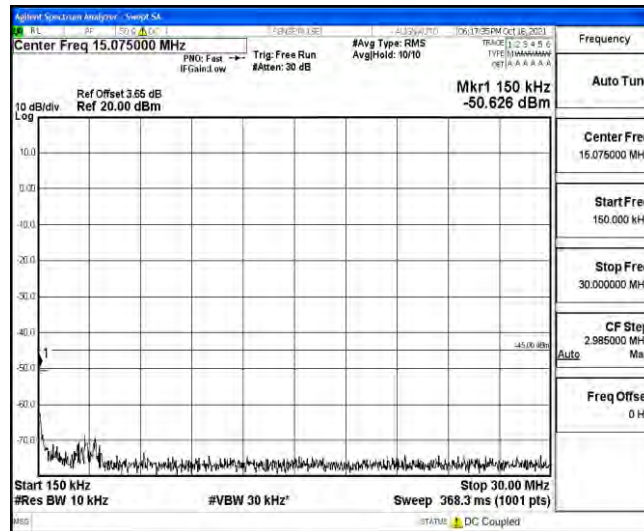

Band38-10MHz-16QAM-38000-1RB#0-Range5:10000~20000MHz

Band38-10MHz-16QAM-38000-1RB#0-Range6:20000~26500MHz

Band38-10MHz-16QAM-38200-1RB#0-Range1:0.009~0.15MHz

Band38-10MHz-16QAM-38200-1RB#0-Range2:0.15~30MHz