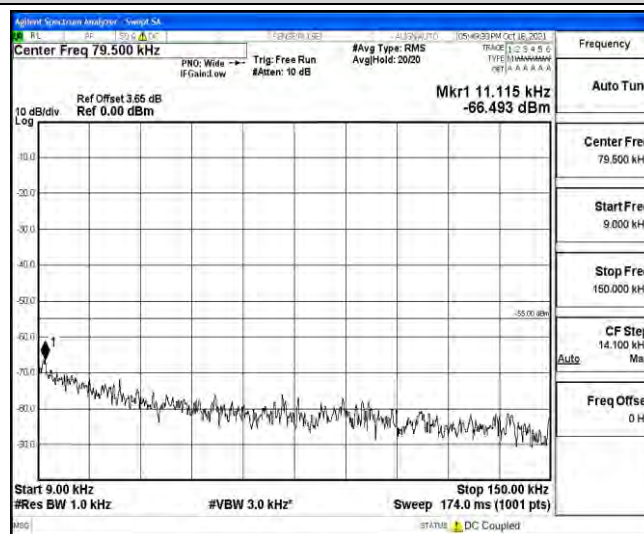

Band38-5MHz-16QAM-38225-1RB#0-Range1:0.009~0.15MHz