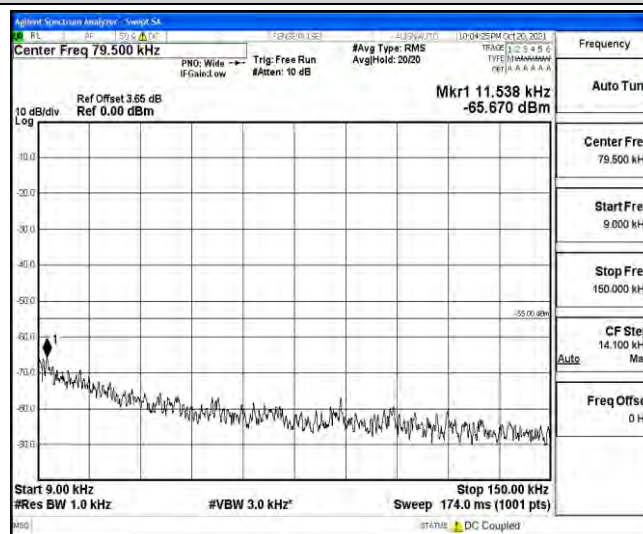

Band38-15MHz-16QAM-38000-1RB#0-Range1:0.009~0.15MHz