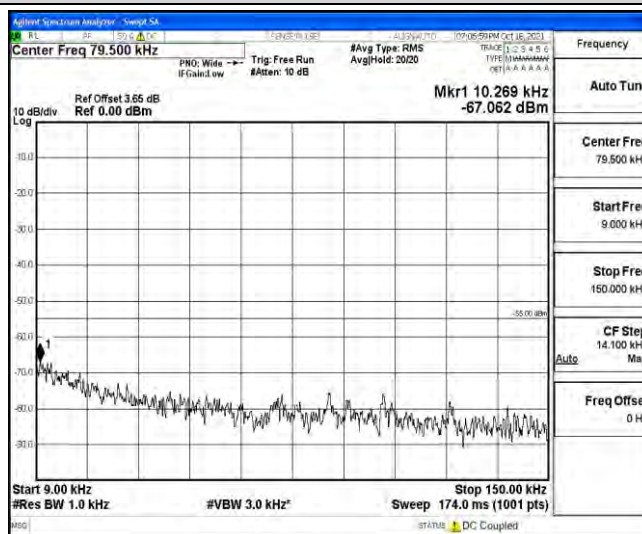

Band38-20MHz-16QAM-37850-1RB#0-Range1:0.009~0.15MHz