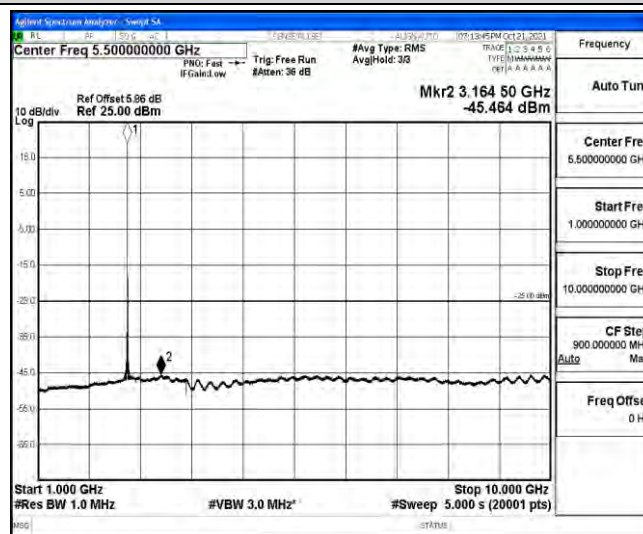

Band38-10MHz-16QAM-37800-1RB#0-Range1:0.009~0.15MHz

Band38-10MHz-16QAM-37800-1RB#0-Range2:0.15~30MHz

Band38-10MHz-16QAM-37800-1RB#0-Range3:30~1000MHz

Band38-10MHz-16QAM-37800-1RB#0-Range4:1000~10000MHz

Band38-10MHz-16QAM-37800-1RB#0-Range5:10000~20000MHz