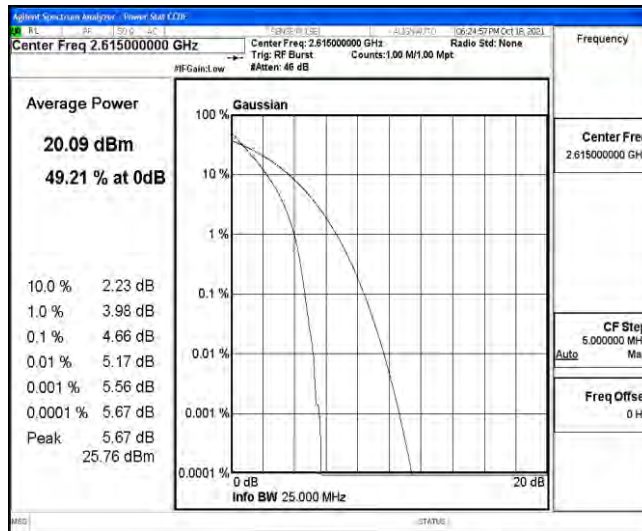

Band38-10MHz-QPSK-38200-50RB#0