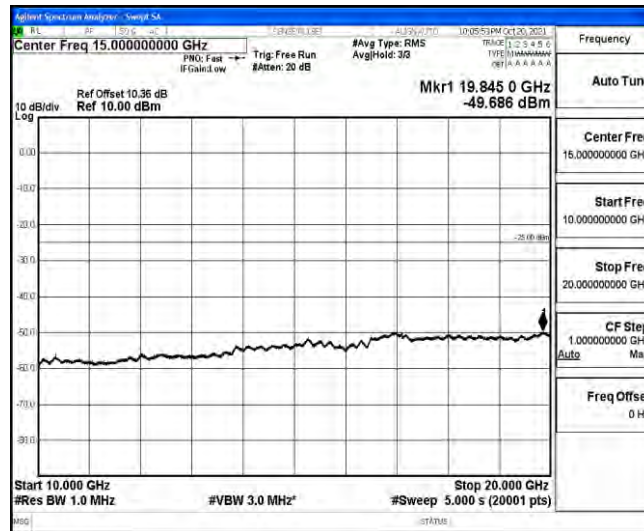

Band38-15MHz-16QAM-38000-1RB#0-Range1:0.009~0.15MHz

Band38-15MHz-16QAM-38000-1RB#0-Range2:0.15~30MHz

Band38-15MHz-16QAM-38000-1RB#0-Range3:30~1000MHz

Band38-15MHz-16QAM-38000-1RB#0-Range4:1000~10000MHz

Band38-15MHz-16QAM-38000-1RB#0-Range5:10000~20000MHz