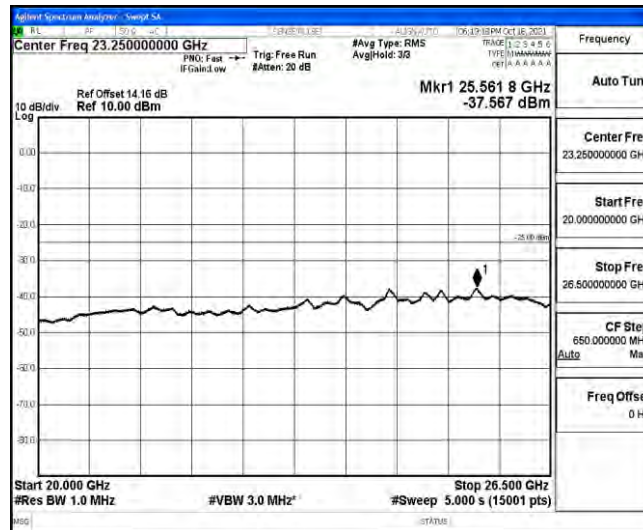

Band38-10MHz-16QAM-38200-1RB#0-Range3:30~1000MHz

Band38-10MHz-16QAM-38200-1RB#0-Range4:1000~10000MHz

Band38-10MHz-16QAM-38200-1RB#0-Range5:10000~20000MHz

Band38-10MHz-16QAM-38200-1RB#0-Range6:20000~26500MHz