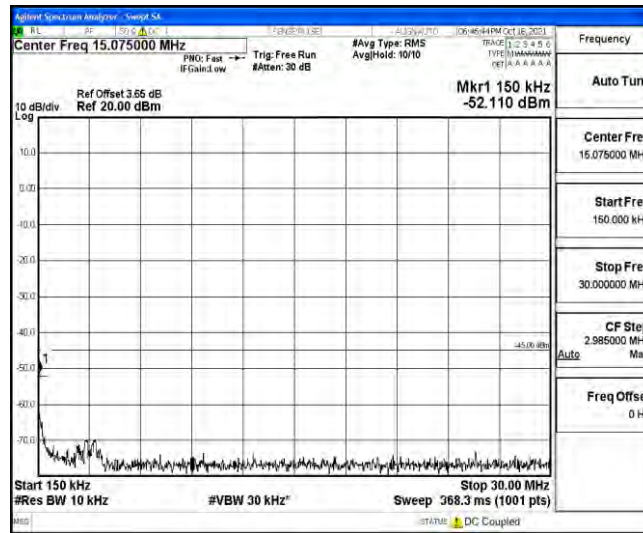

Band38-15MHz-16QAM-38000-1RB#0-Range6:20000~26500MHz

Band38-15MHz-16QAM-38175-1RB#0-Range1:0.009~0.15MHz

Band38-15MHz-16QAM-38175-1RB#0-Range2:0.15~30MHz

Band38-15MHz-16QAM-38175-1RB#0-Range3:30~1000MHz

Band38-15MHz-16QAM-38175-1RB#0-Range4:1000~10000MHz