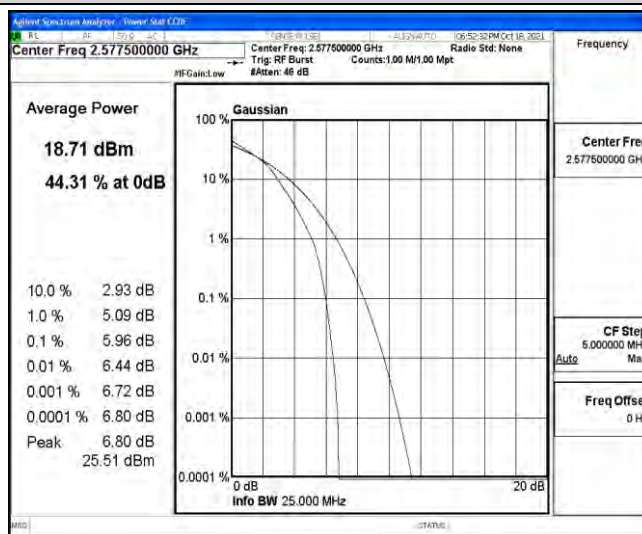

Band38-15MHz-16QAM-37825-75RB#0