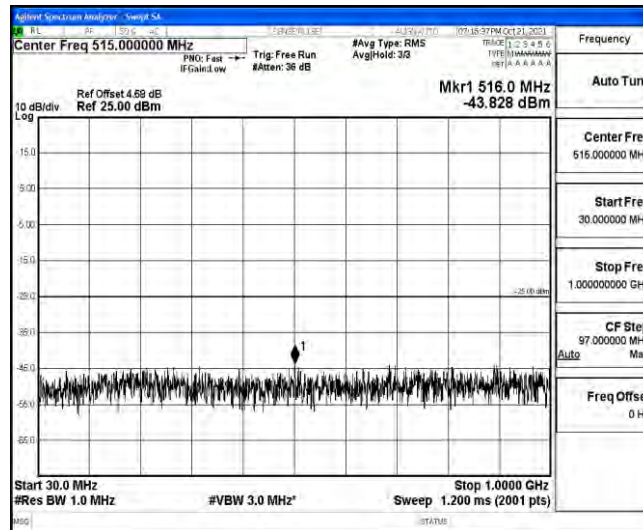

Band38-20MHz-16QAM-38150-1RB#0-Range3:30~1000MHz