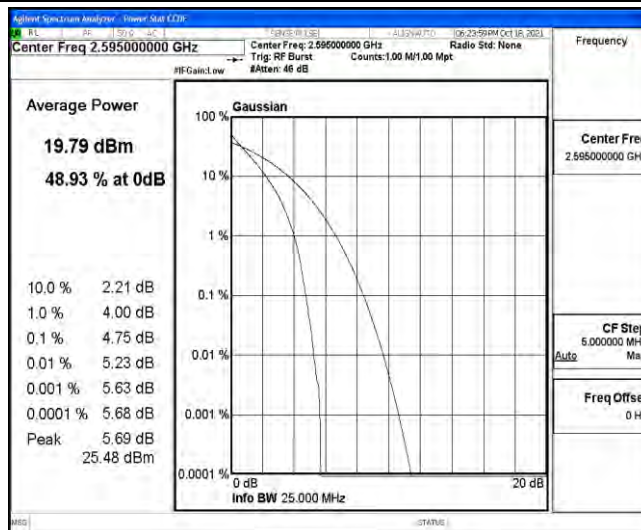

Band38-10MHz-QPSK-38000-50RB#0