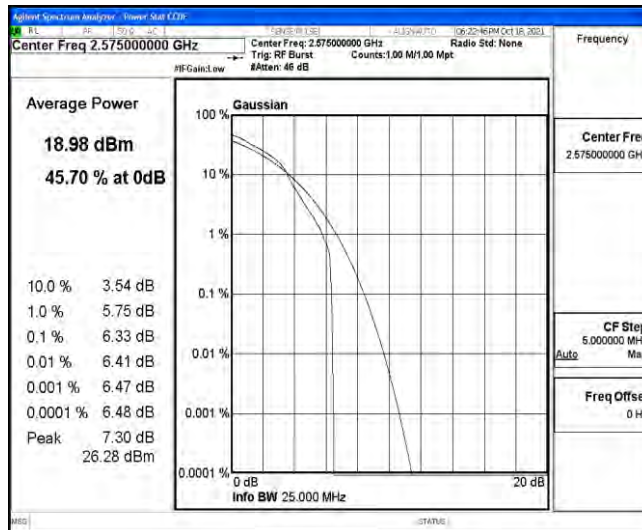

Band38-10MHz-16QAM-37800-1RB#0