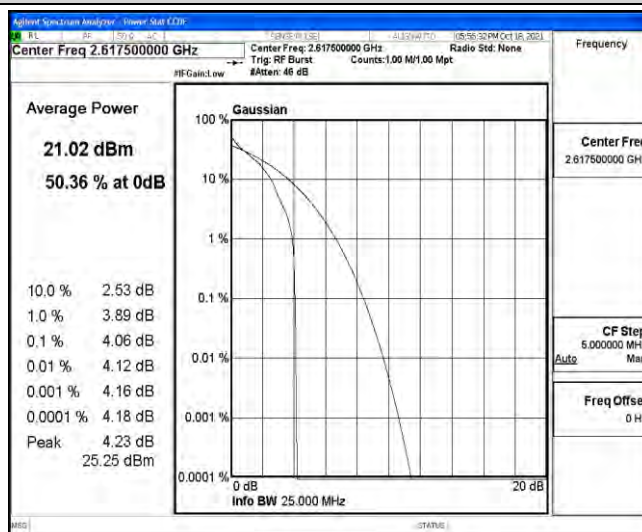

### Test Graphs

Band38-5MHz-QPSK-38000-25RB#0

Band38-5MHz-QPSK-38225-1RB#0

Band38-5MHz-QPSK-38225-25RB#0

Band38-5MHz-16QAM-37775-1RB#0

Band38-5MHz-16QAM-37775-25RB#0

Band38-5MHz-16QAM-38000-1RB#0

Band38-5MHz-16QAM-38000-25RB#0