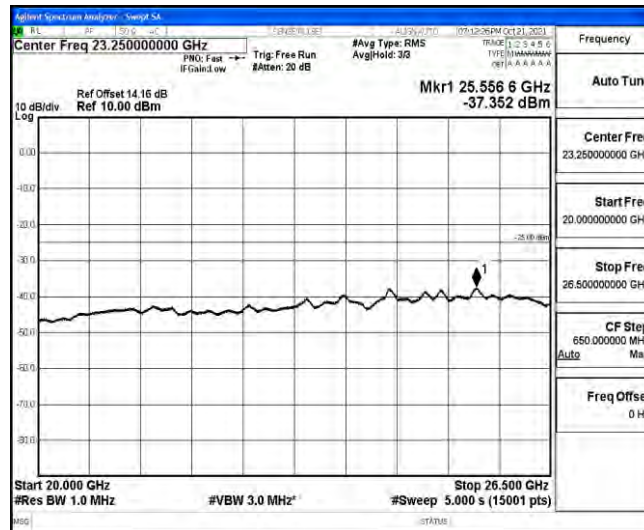

Band38-5MHz-16QAM-38000-1RB#0-Range2:0.15~30MHz

Band38-5MHz-16QAM-38000-1RB#0-Range3:30~1000MHz

Band38-5MHz-16QAM-38000-1RB#0-Range4:1000~10000MHz

Band38-5MHz-16QAM-38000-1RB#0-Range5:10000~20000MHz

Band38-5MHz-16QAM-38000-1RB#0-Range6:20000~26500MHz