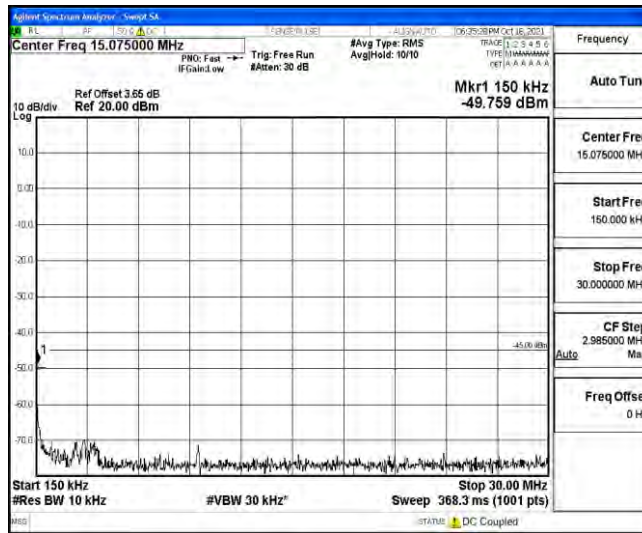

Band38-15MHz-QPSK-37825-1RB#0-Range2:0.15~30MHz