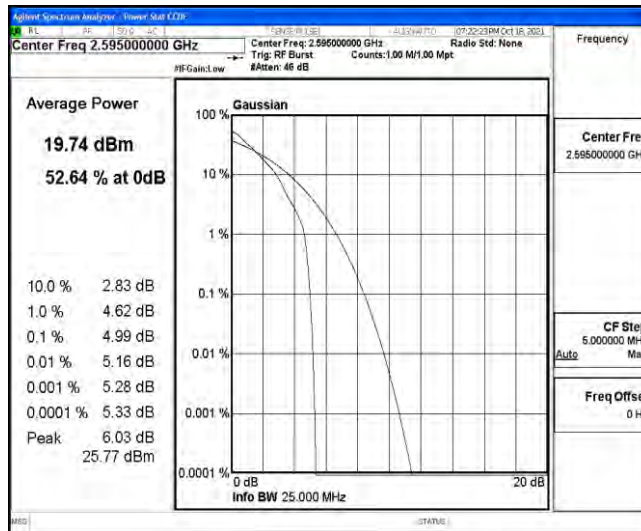

Band38-20MHz-QPSK-38000-1RB#0