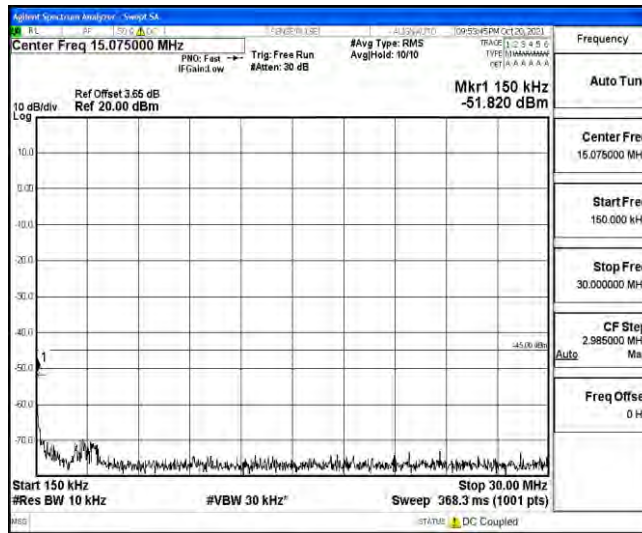

Band38-10MHz-QPSK-37800-1RB#0-Range2:0.15~30MHz