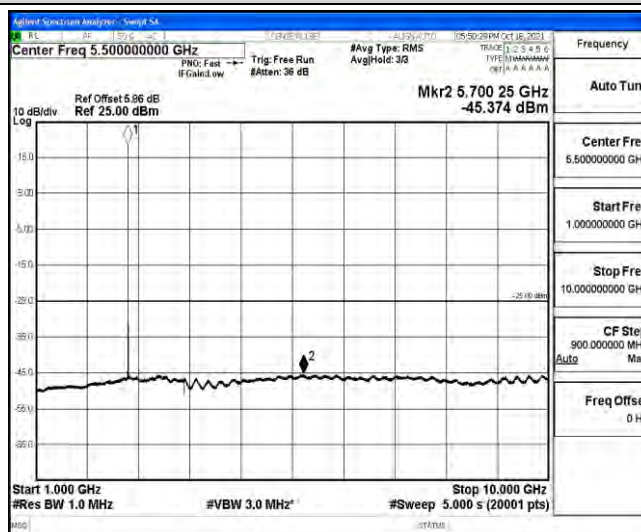

Band38-5MHz-16QAM-38225-1RB#0-Range1:0.009~0.15MHz

Band38-5MHz-16QAM-38225-1RB#0-Range2:0.15~30MHz

Band38-5MHz-16QAM-38225-1RB#0-Range3:30~1000MHz

Band38-5MHz-16QAM-38225-1RB#0-Range4:1000~10000MHz

Band38-5MHz-16QAM-38225-1RB#0-Range5:10000~20000MHz