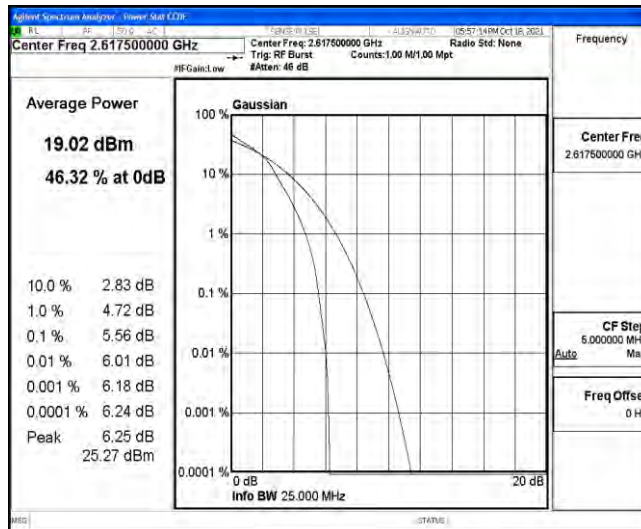

Band38-5MHz-16QAM-38225-25RB#0