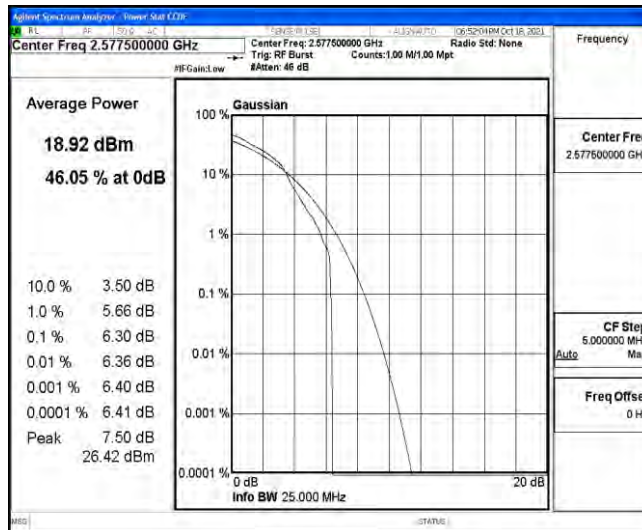

Band38-15MHz-16QAM-37825-1RB#0