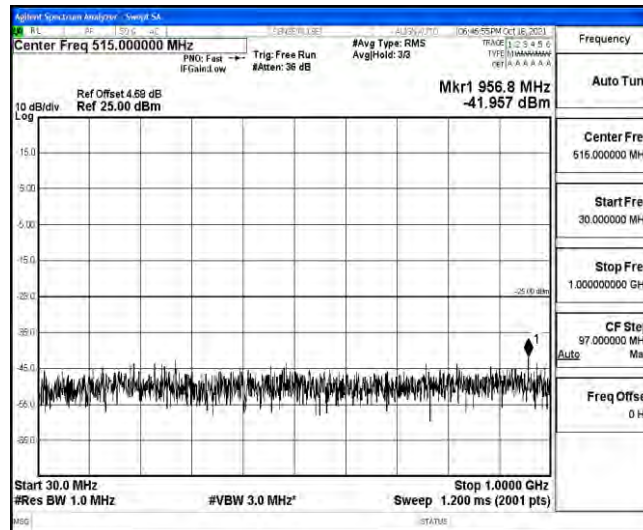

Band38-15MHz-16QAM-38000-1RB#0-Range6:20000~26500MHz

Band38-15MHz-16QAM-38175-1RB#0-Range1:0.009~0.15MHz

Band38-15MHz-16QAM-38175-1RB#0-Range2:0.15~30MHz

Band38-15MHz-16QAM-38175-1RB#0-Range3:30~1000MHz

Band38-15MHz-16QAM-38175-1RB#0-Range4:1000~10000MHz