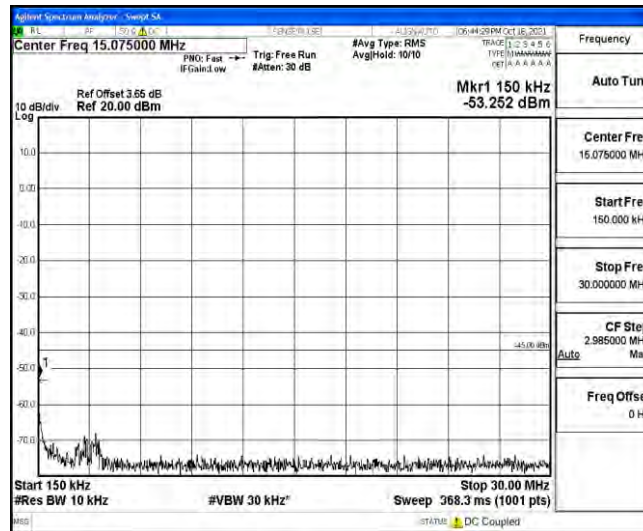

Band38-15MHz-QPSK-38000-1RB#0-Range5:10000~20000MHz

Band38-15MHz-QPSK-38000-1RB#0-Range6:20000~26500MHz

Band38-15MHz-QPSK-38175-1RB#0-Range1:0.009~0.15MHz

Band38-15MHz-QPSK-38175-1RB#0-Range2:0.15~30MHz

Band38-15MHz-QPSK-38175-1RB#0-Range3:30~1000MHz