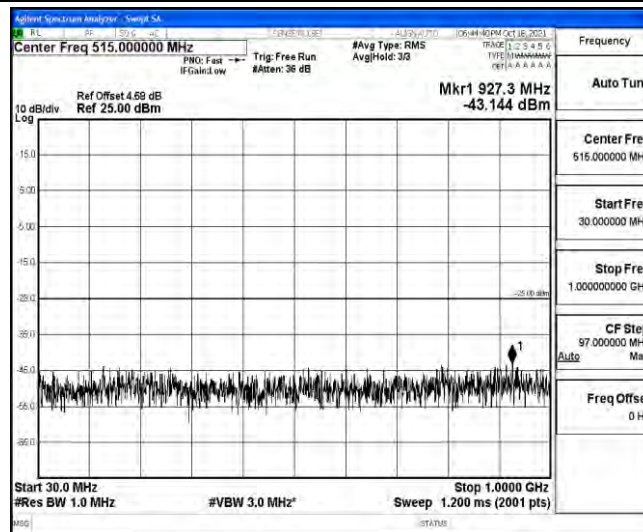

Band38-15MHz-QPSK-38000-1RB#0-Range5:10000~20000MHz

Band38-15MHz-QPSK-38000-1RB#0-Range6:20000~26500MHz

Band38-15MHz-QPSK-38175-1RB#0-Range1:0.009~0.15MHz

Band38-15MHz-QPSK-38175-1RB#0-Range2:0.15~30MHz

Band38-15MHz-QPSK-38175-1RB#0-Range3:30~1000MHz