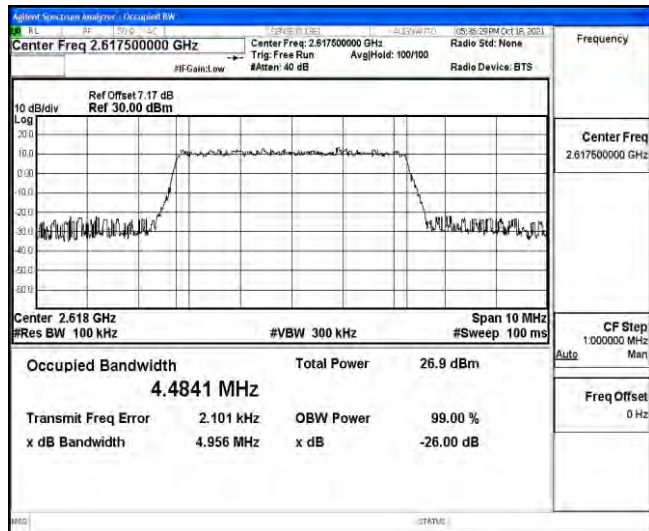

### Test Graphs

Band38-5MHz-16QAM-37775-25RB#0

Band38-5MHz-16QAM-38000-25RB#0

Band38-5MHz-16QAM-38225-25RB#0

Band38-10MHz-QPSK-37800-50RB#0

Band38-10MHz-QPSK-38000-50RB#0

Band38-10MHz-QPSK-38200-50RB#0

Band38-10MHz-16QAM-37800-50RB#0