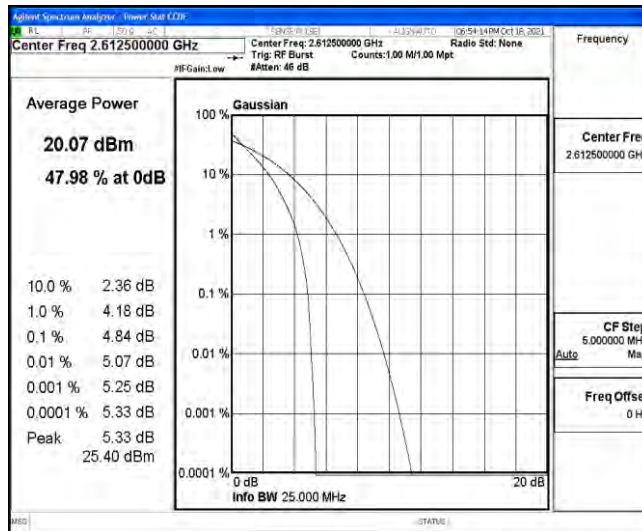

Band38-15MHz-QPSK-37825-1RB#0

Band38-15MHz-QPSK-37825-75RB#0

Band38-15MHz-QPSK-38000-1RB#0

Band38-15MHz-QPSK-38000-75RB#0

Band38-15MHz-QPSK-38175-1RB#0

Band38-15MHz-QPSK-38175-75RB#0

Band38-15MHz-16QAM-37825-1RB#0