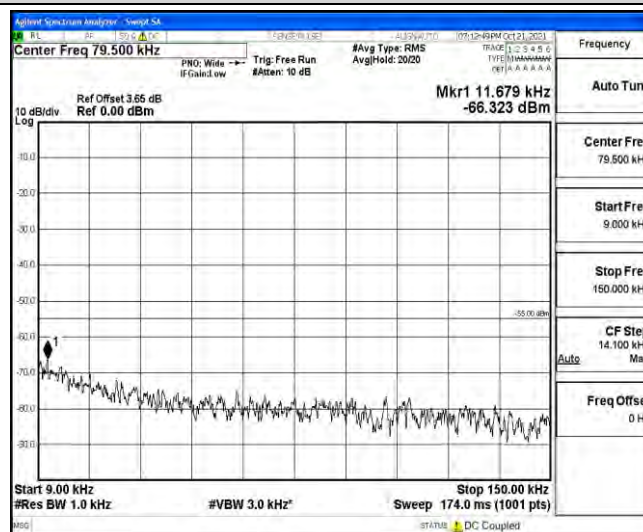

Band38-10MHz-16QAM-37800-1RB#0-Range1:0.009~0.15MHz