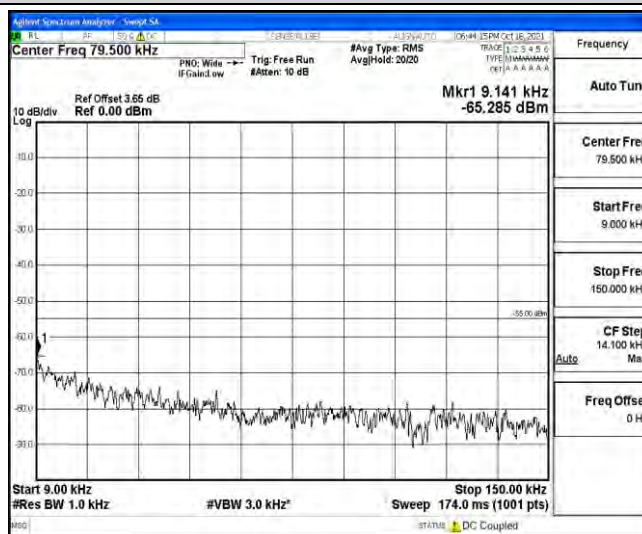

Band38-15MHz-QPSK-38175-1RB#0-Range1:0.009~0.15MHz