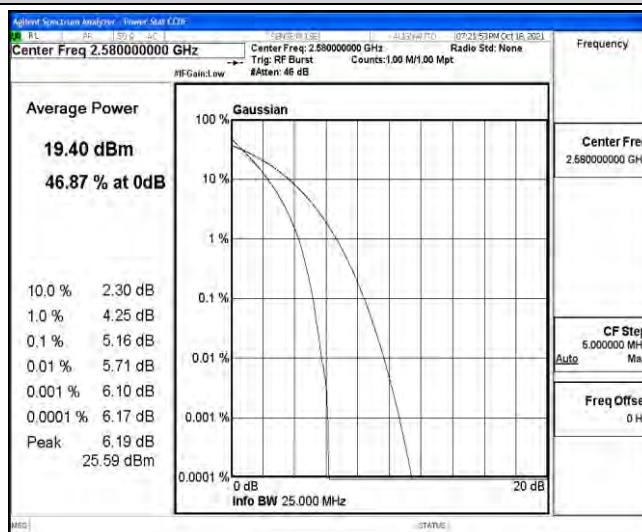

Band38-15MHz-16QAM-37825-75RB#0

Band38-15MHz-16QAM-38000-1RB#0

Band38-15MHz-16QAM-38000-75RB#0

Band38-15MHz-16QAM-38175-1RB#0

Band38-15MHz-16QAM-38175-75RB#0

Band38-20MHz-QPSK-37850-1RB#0

Band38-20MHz-QPSK-37850-100RB#0