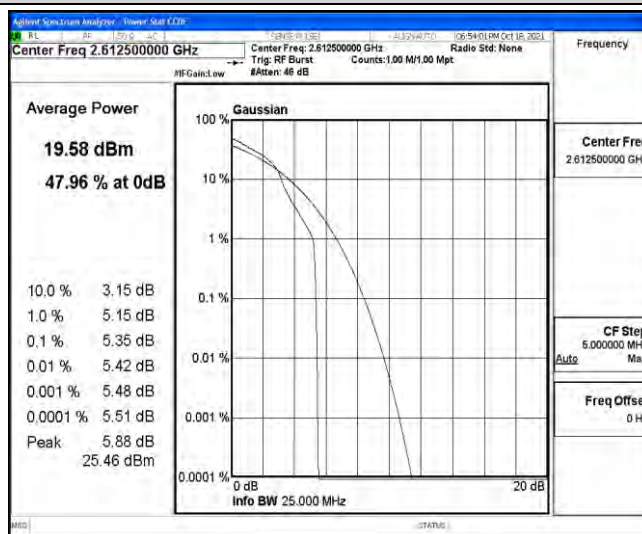

Band38-15MHz-16QAM-38175-1RB#0