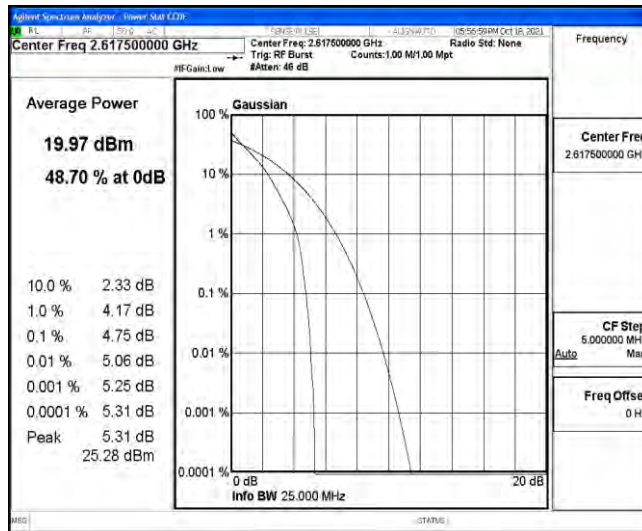

### Test Graphs

Band38-5MHz-QPSK-38000-25RB#0

Band38-5MHz-QPSK-38225-1RB#0

Band38-5MHz-QPSK-38225-25RB#0

Band38-5MHz-16QAM-37775-1RB#0

Band38-5MHz-16QAM-37775-25RB#0

Band38-5MHz-16QAM-38000-1RB#0

Band38-5MHz-16QAM-38000-25RB#0