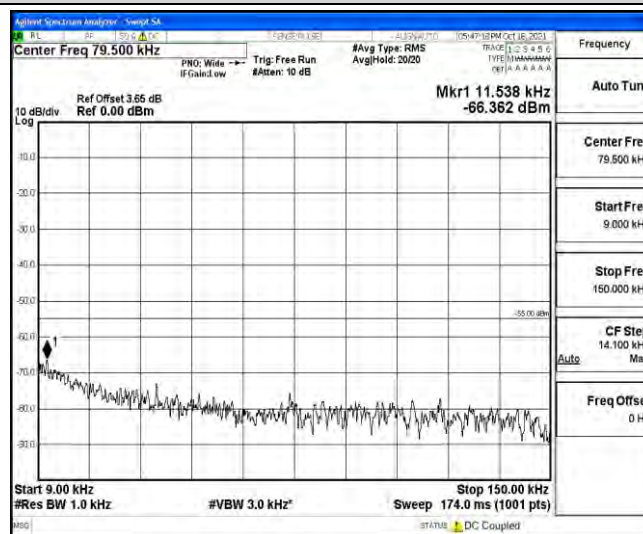

Band38-5MHz-QPSK-38225-1RB#0-Range1:0.009~0.15MHz