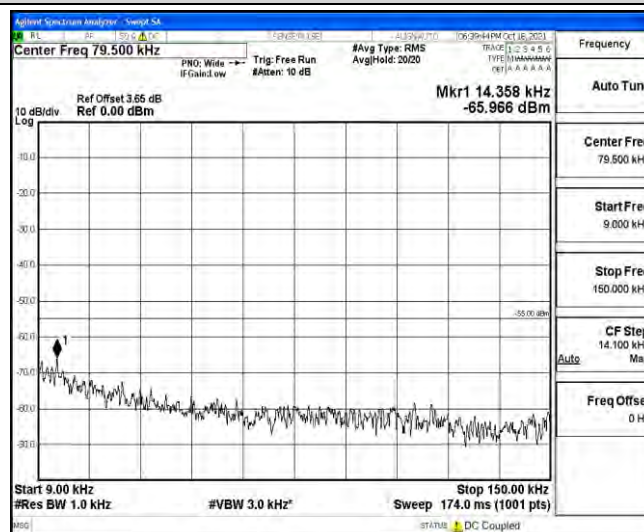

Band38-15MHz-QPSK-38000-1RB#0-Range1:0.009~0.15MHz