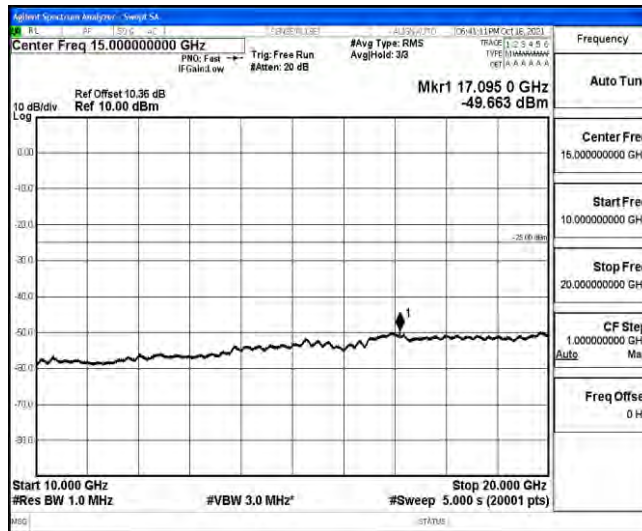

Band38-15MHz-QPSK-38000-1RB#0-Range5:10000~20000MHz