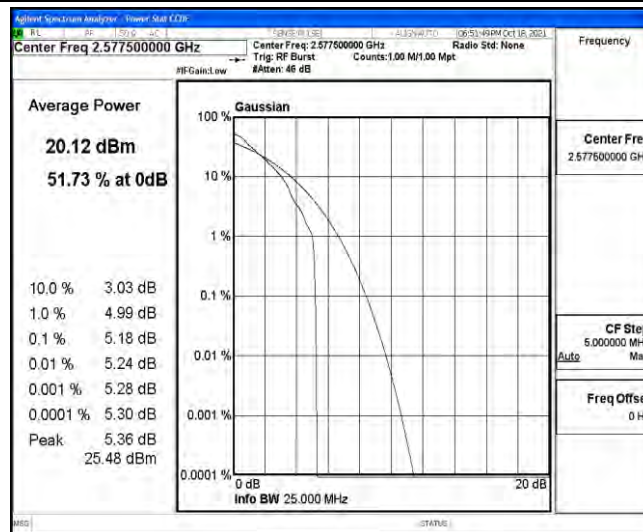

Band38-15MHz-QPSK-37825-1RB#0