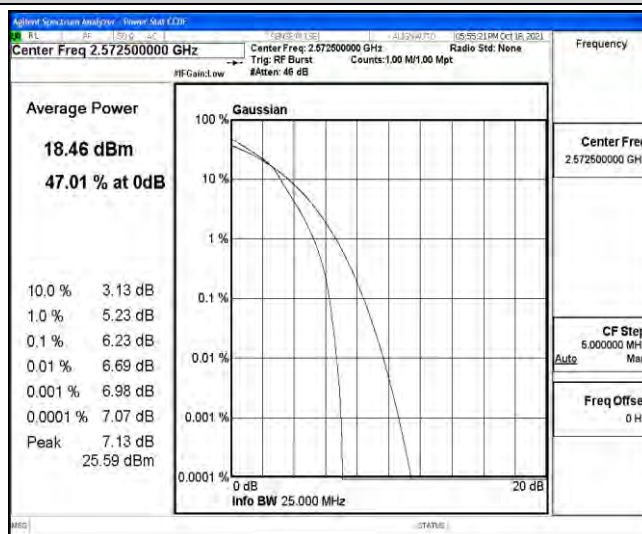

### Test Graphs

Band38-5MHz-QPSK-38000-25RB#0

Band38-5MHz-QPSK-38225-1RB#0

Band38-5MHz-QPSK-38225-25RB#0

Band38-5MHz-16QAM-37775-1RB#0

Band38-5MHz-16QAM-37775-25RB#0

Band38-5MHz-16QAM-38000-1RB#0

Band38-5MHz-16QAM-38000-25RB#0