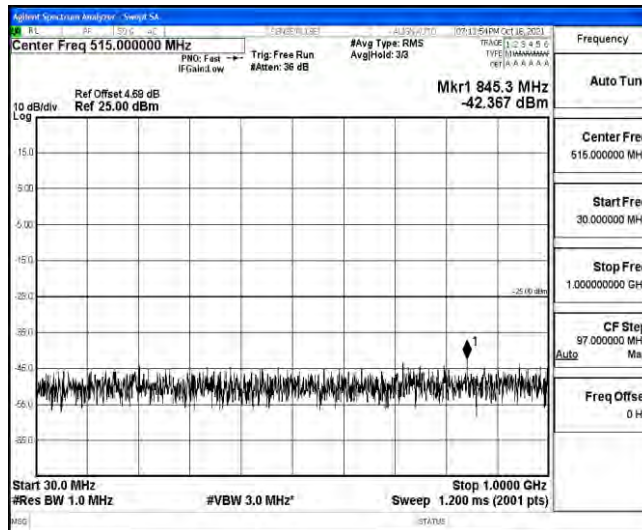

Band38-20MHz-16QAM-38000-1RB#0-Range3:30~1000MHz