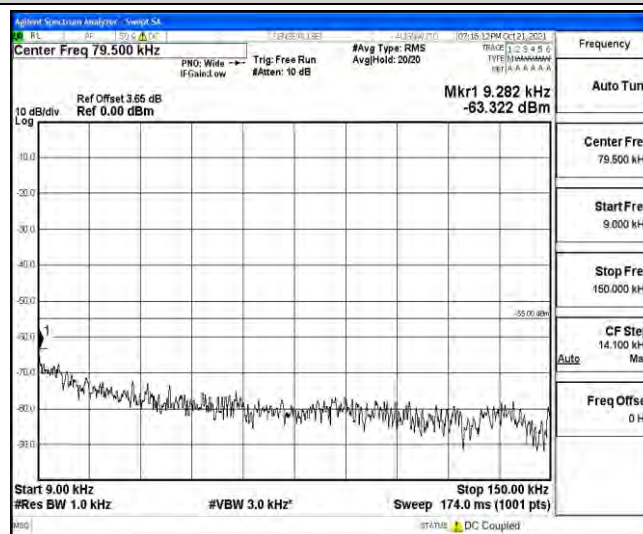

Band38-20MHz-16QAM-38150-1RB#0-Range1:0.009~0.15MHz