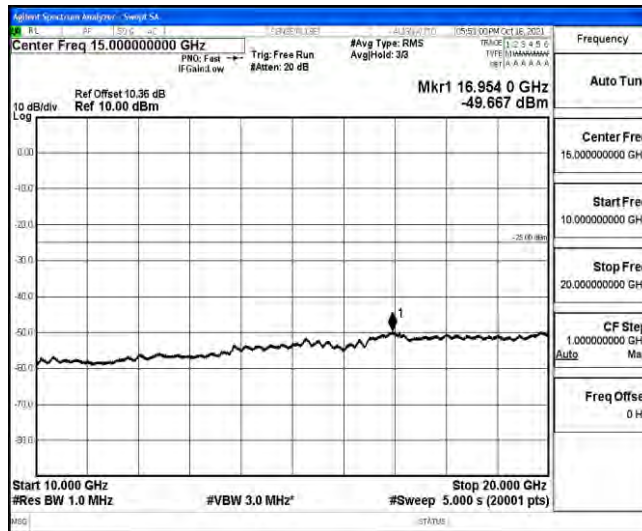

Band38-5MHz-16QAM-38225-1RB#0-Range1:0.009~0.15MHz

Band38-5MHz-16QAM-38225-1RB#0-Range2:0.15~30MHz

Band38-5MHz-16QAM-38225-1RB#0-Range3:30~1000MHz

Band38-5MHz-16QAM-38225-1RB#0-Range4:1000~10000MHz

Band38-5MHz-16QAM-38225-1RB#0-Range5:10000~20000MHz