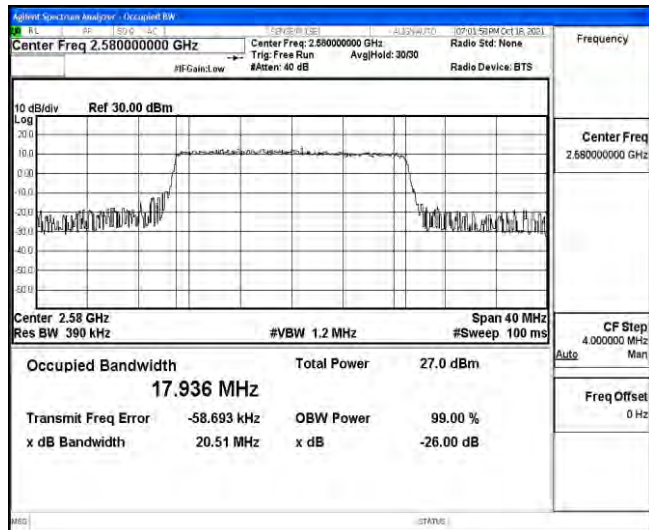

Band38-20MHz-16QAM-37850-100RB#0