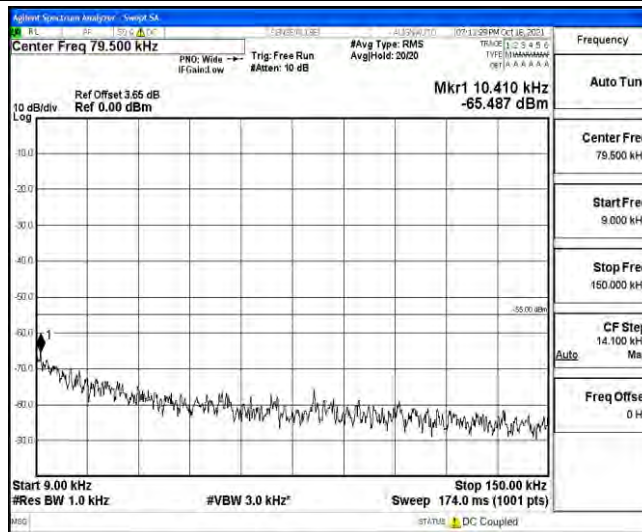

Band38-20MHz-16QAM-38000-1RB#0-Range1:0.009~0.15MHz