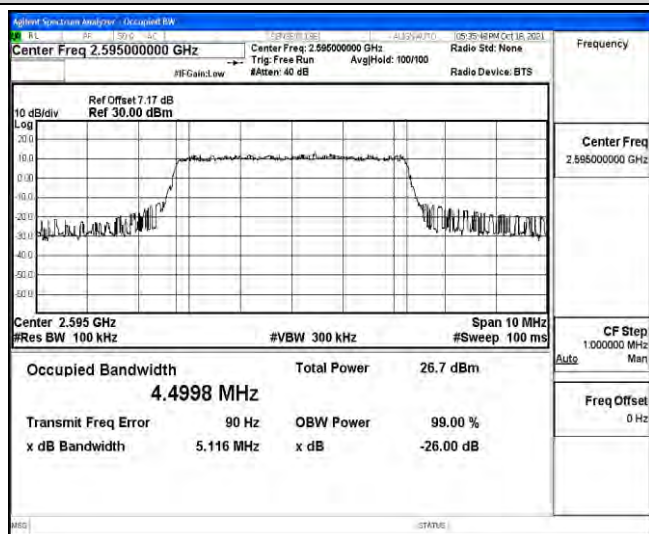

### Test Graphs

Band38-5MHz-16QAM-37775-25RB#0

Band38-5MHz-16QAM-38000-25RB#0

Band38-5MHz-16QAM-38225-25RB#0

Band38-10MHz-QPSK-37800-50RB#0

Band38-10MHz-QPSK-38000-50RB#0

Band38-10MHz-QPSK-38200-50RB#0

Band38-10MHz-16QAM-37800-50RB#0