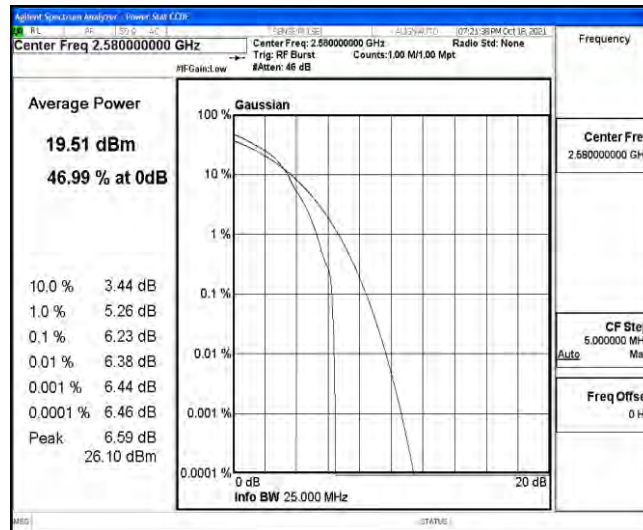

Band38-20MHz-16QAM-37850-1RB#0