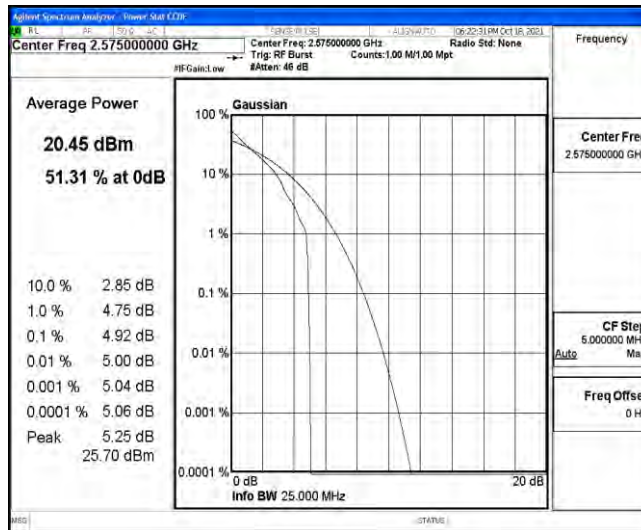

Band38-10MHz-QPSK-37800-1RB#0