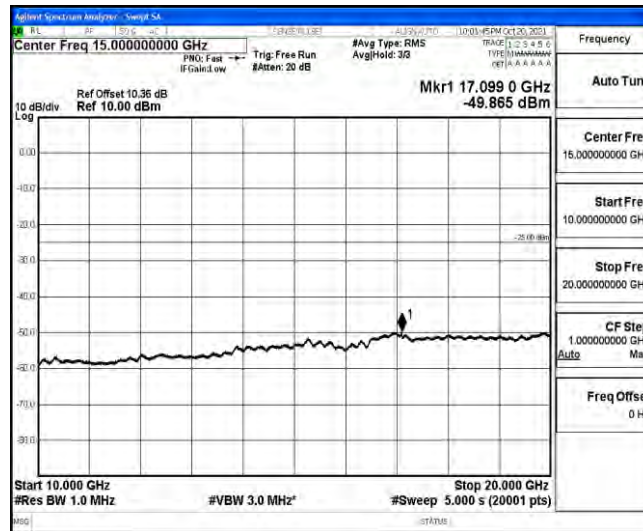

Band38-10MHz-16QAM-38000-1RB#0-Range5:10000~20000MHz