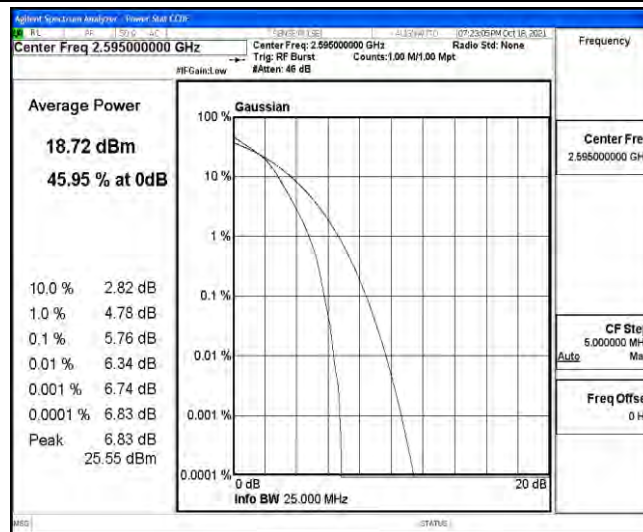

Band38-20MHz-16QAM-38000-100RB#0