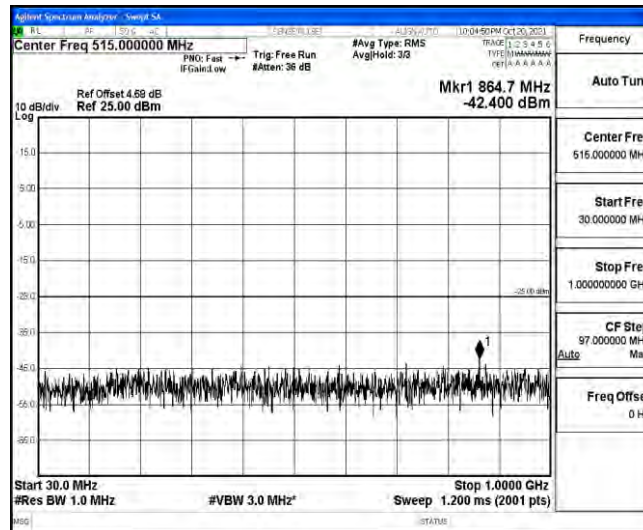

Band38-15MHz-16QAM-38000-1RB#0-Range3:30~1000MHz