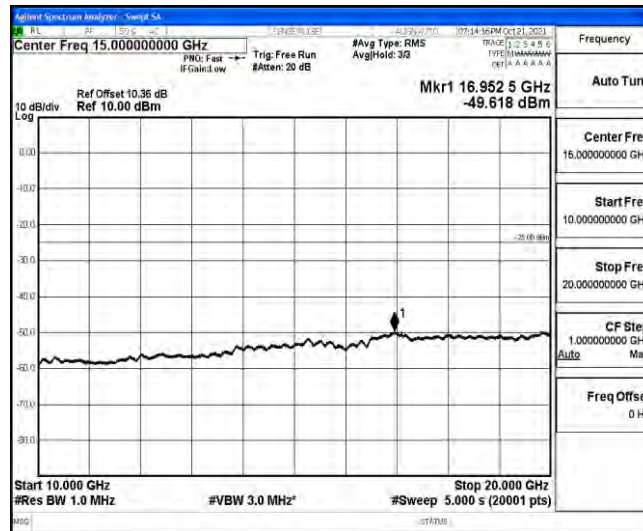

Band38-10MHz-16QAM-37800-1RB#0-Range1:0.009~0.15MHz

Band38-10MHz-16QAM-37800-1RB#0-Range2:0.15~30MHz

Band38-10MHz-16QAM-37800-1RB#0-Range3:30~1000MHz

Band38-10MHz-16QAM-37800-1RB#0-Range4:1000~10000MHz

Band38-10MHz-16QAM-37800-1RB#0-Range5:10000~20000MHz