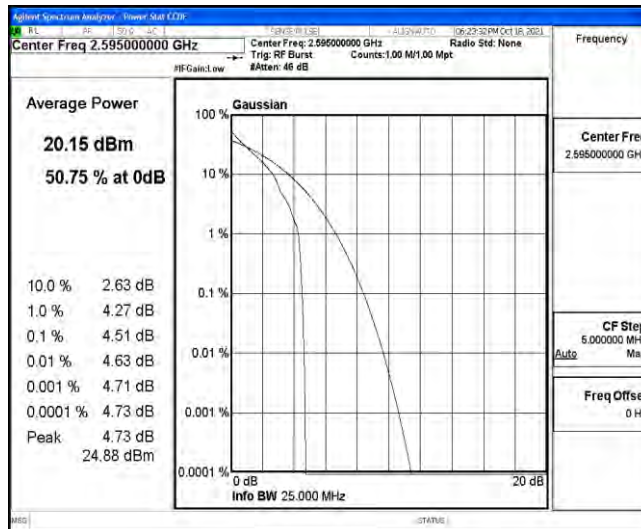

Band38-10MHz-QPSK-38000-1RB#0