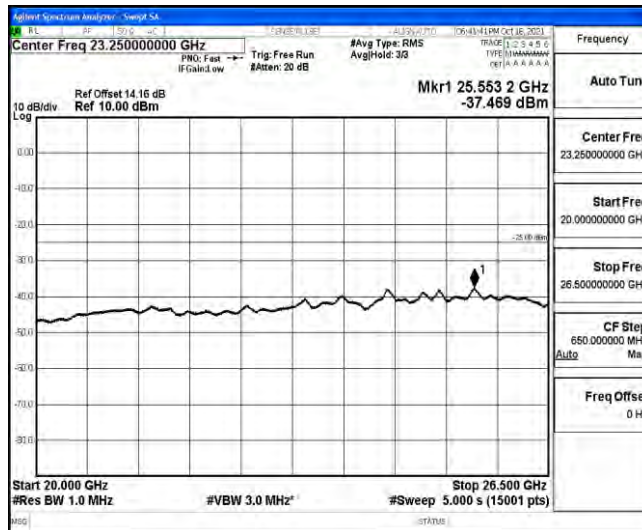

Band38-15MHz-QPSK-38000-1RB#0-Range6:20000~26500MHz