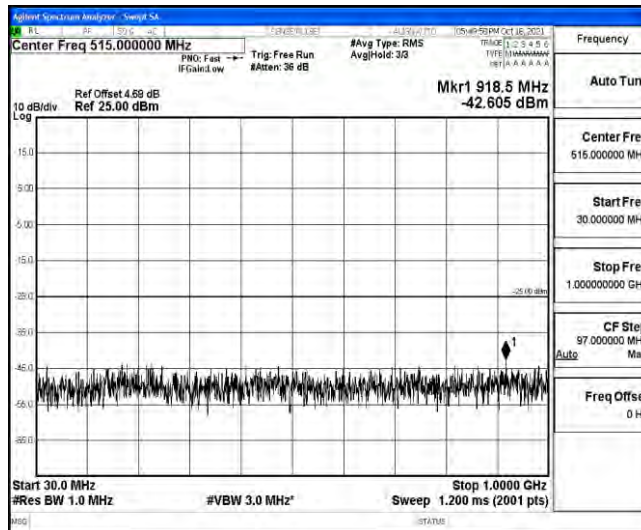

Band38-5MHz-16QAM-38225-1RB#0-Range1:0.009~0.15MHz

Band38-5MHz-16QAM-38225-1RB#0-Range2:0.15~30MHz

Band38-5MHz-16QAM-38225-1RB#0-Range3:30~1000MHz

Band38-5MHz-16QAM-38225-1RB#0-Range4:1000~10000MHz

Band38-5MHz-16QAM-38225-1RB#0-Range5:10000~20000MHz