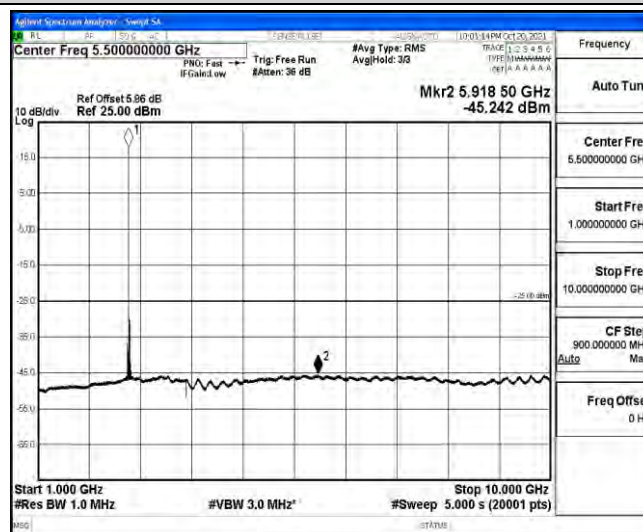

Band38-10MHz-16QAM-37800-1RB#0-Range6:20000~26500MHz

Band38-10MHz-16QAM-38000-1RB#0-Range1:0.009~0.15MHz

Band38-10MHz-16QAM-38000-1RB#0-Range2:0.15~30MHz

Band38-10MHz-16QAM-38000-1RB#0-Range3:30~1000MHz

Band38-10MHz-16QAM-38000-1RB#0-Range4:1000~10000MHz