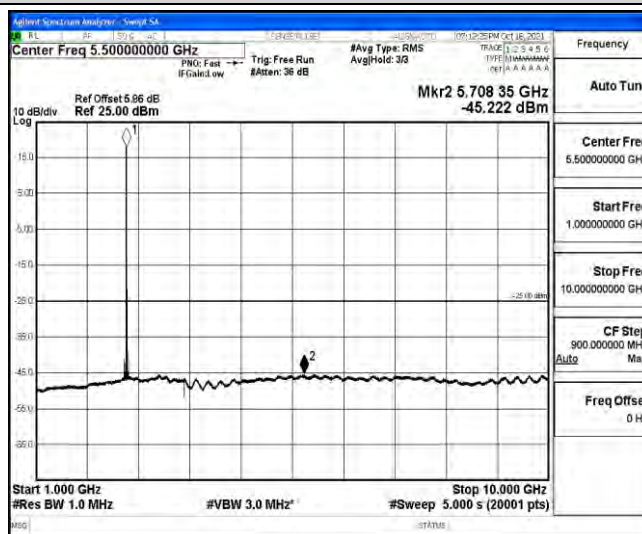

Band38-20MHz-16QAM-38000-1RB#0-Range4:1000~10000MHz