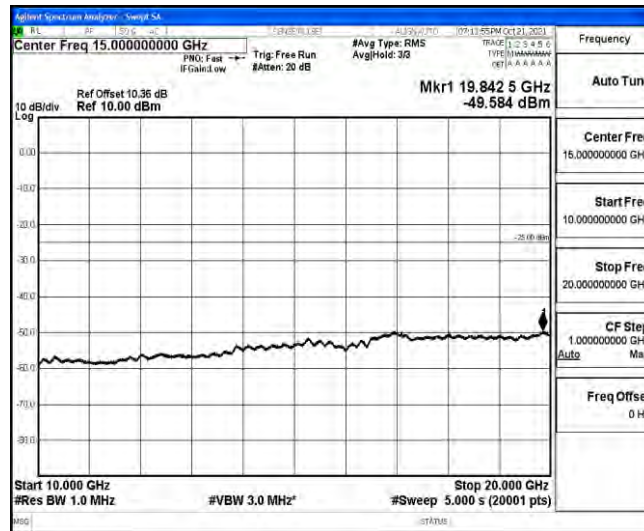

Band38-5MHz-16QAM-38000-1RB#0-Range2:0.15~30MHz

Band38-5MHz-16QAM-38000-1RB#0-Range3:30~1000MHz

Band38-5MHz-16QAM-38000-1RB#0-Range4:1000~10000MHz

Band38-5MHz-16QAM-38000-1RB#0-Range5:10000~20000MHz

Band38-5MHz-16QAM-38000-1RB#0-Range6:20000~26500MHz