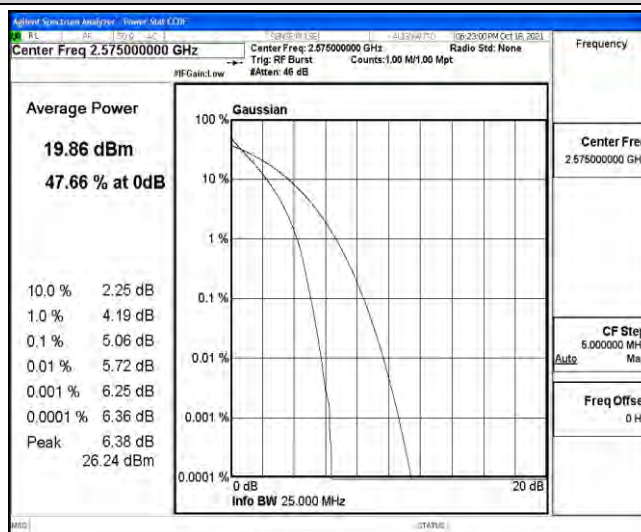

Band38-10MHz-QPSK-37800-50RB#0