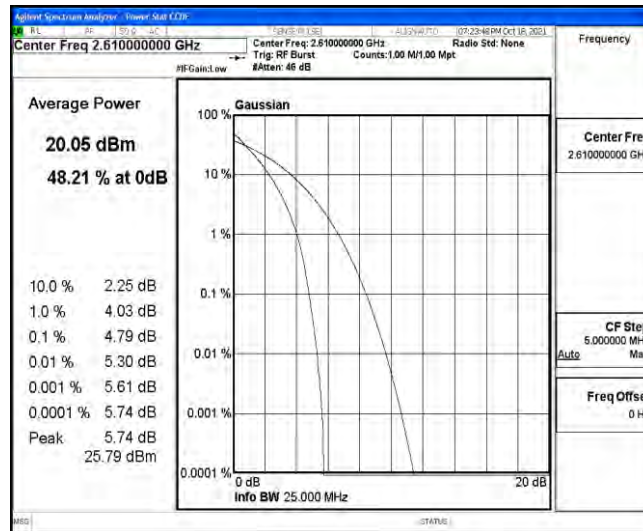

Band38-20MHz-QPSK-38150-100RB#0