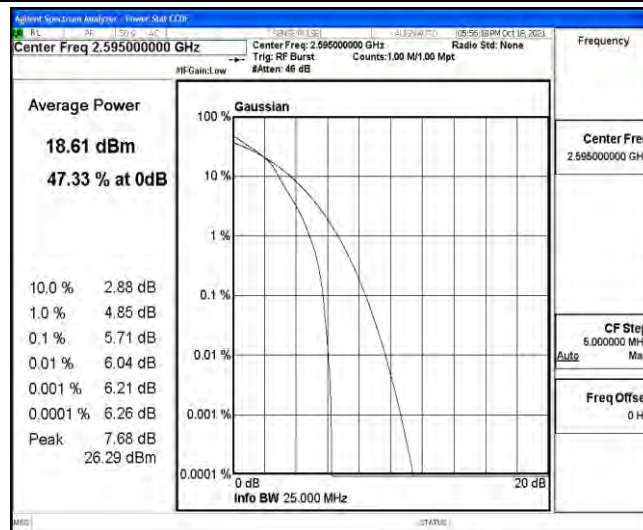

### Test Graphs

Band38-5MHz-QPSK-38000-25RB#0

Band38-5MHz-QPSK-38225-1RB#0

Band38-5MHz-QPSK-38225-25RB#0

Band38-5MHz-16QAM-37775-1RB#0

Band38-5MHz-16QAM-37775-25RB#0

Band38-5MHz-16QAM-38000-1RB#0

Band38-5MHz-16QAM-38000-25RB#0