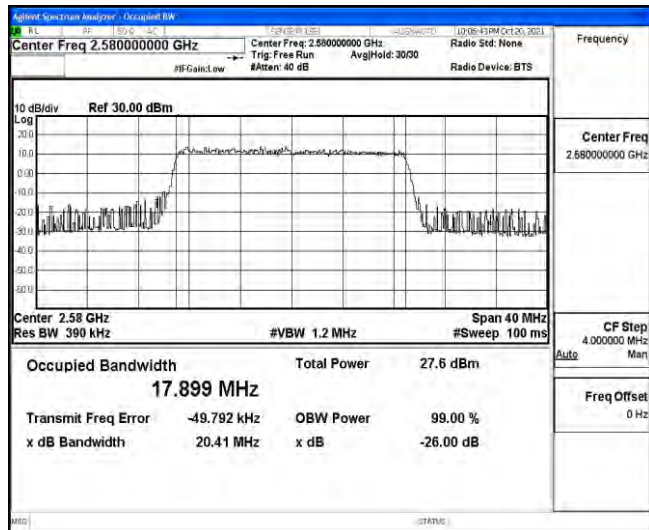

Band38-20MHz-QPSK-37850-100RB#0