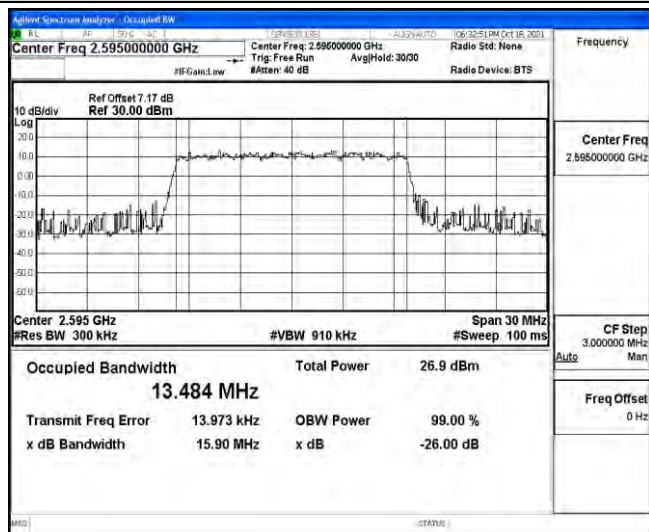

Band38-10MHz-16QAM-38000-50RB#0

Band38-10MHz-16QAM-38200-50RB#0

Band38-15MHz--37825-75RB#0

Band38-15MHz-QPSK-38000-75RB#0

Band38-15MHz-QPSK-38175-75RB#0

Band38-15MHz-16QAM-37825-75RB#0

Band38-15MHz-16QAM-38000-75RB#0