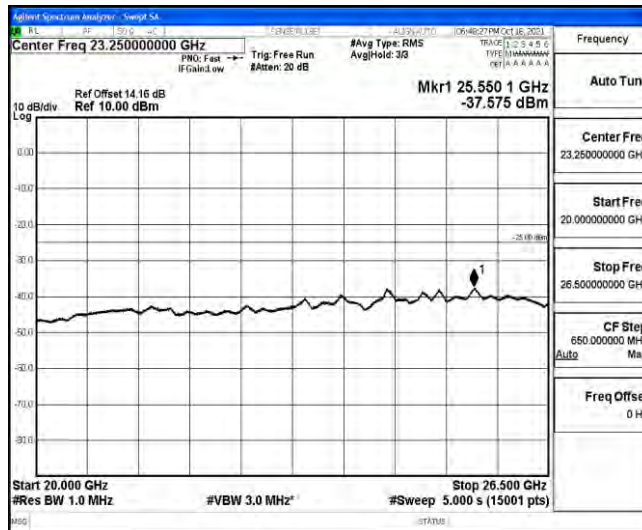

Band38-15MHz-16QAM-38175-1RB#0-Range6:20000~26500MHz