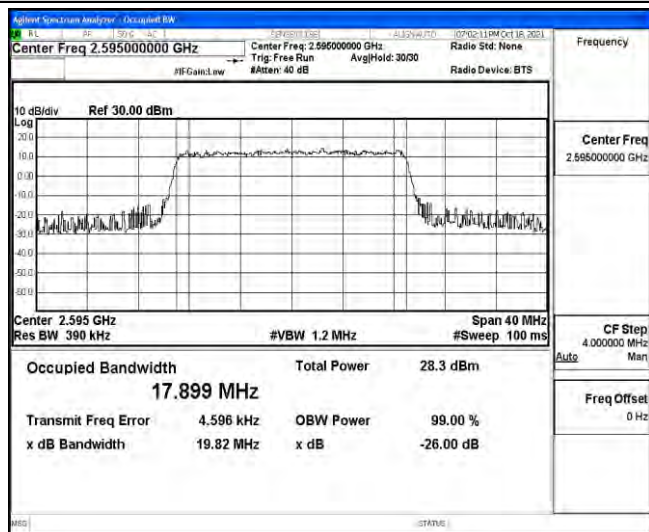

Band38-20MHz-QPSK-38000-100RB#0