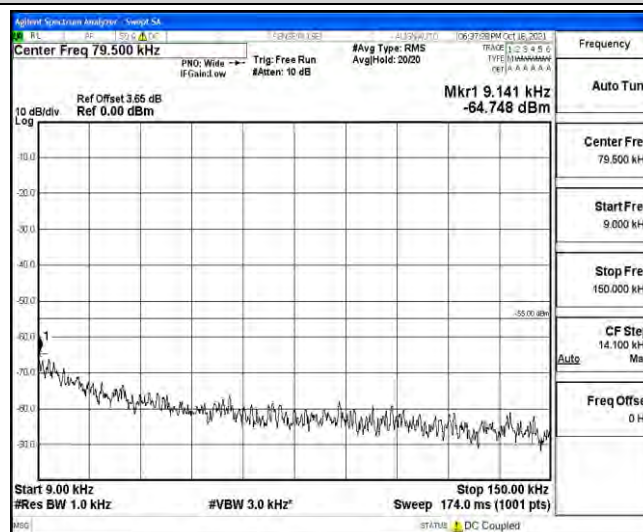

Band38-15MHz-QPSK-38175-1RB#0-Range4:1000~10000MHz

Band38-15MHz-QPSK-38175-1RB#0-Range5:10000~20000MHz

Band38-15MHz-QPSK-38175-1RB#0-Range6:2000~26500MHz

Band38-15MHz-16QAM-37825-1RB#0-Range1:0.009~0.15MHz