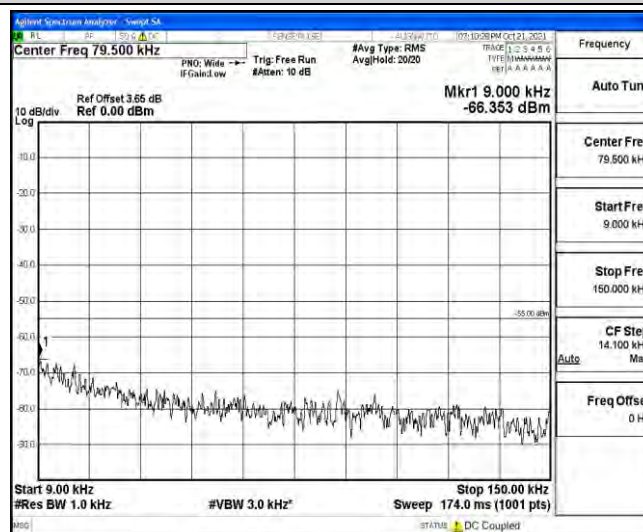

Band38-5MHz-16QAM-37775-1RB#0-Range4:1000~10000MHz

Band38-5MHz-16QAM-37775-1RB#0-Range5:10000~20000MHz

Band38-5MHz-16QAM-37775-1RB#0-Range6:2000~26500MHz

Band38-5MHz-16QAM-38000-1RB#0-Range1:0.009~0.15MHz