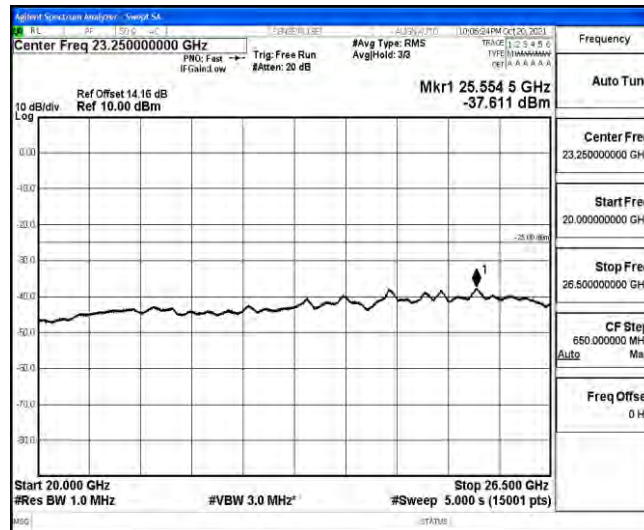

Band38-15MHz-16QAM-38000-1RB#0-Range6:20000~26500MHz