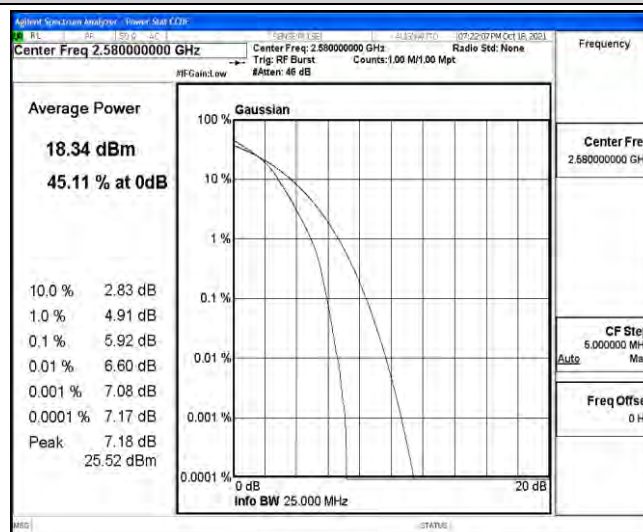

Band38-20MHz-16QAM-37850-100RB#0