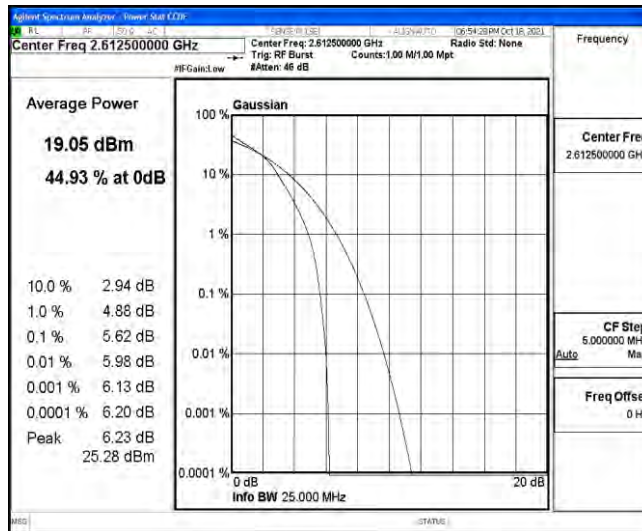

Band38-15MHz-16QAM-38175-75RB#0