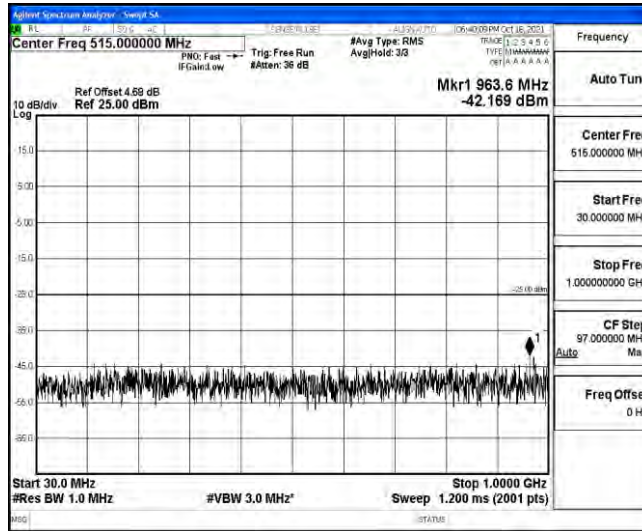

Band38-15MHz-QPSK-37825-1RB#0-Range6:20000~26500MHz

Band38-15MHz-QPSK-38000-1RB#0-Range1:0.009~0.15MHz

Band38-15MHz-QPSK-38000-1RB#0-Range2:0.15~30MHz

Band38-15MHz-QPSK-38000-1RB#0-Range3:30~1000MHz

Band38-15MHz-QPSK-38000-1RB#0-Range4:1000~10000MHz