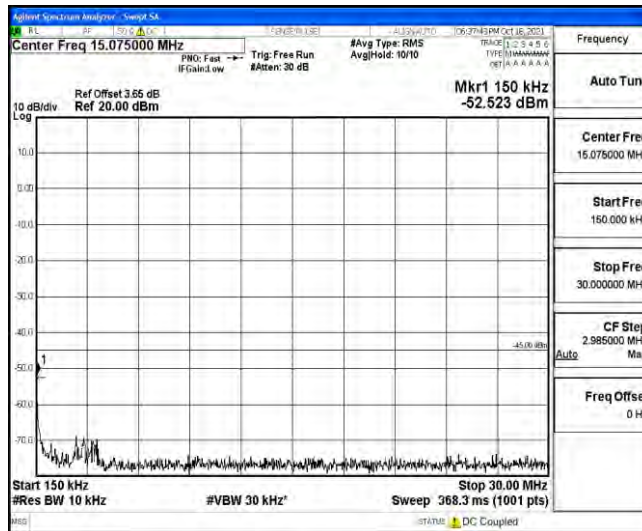

Band38-15MHz-16QAM-37825-1RB#0-Range2:0.15~30MHz