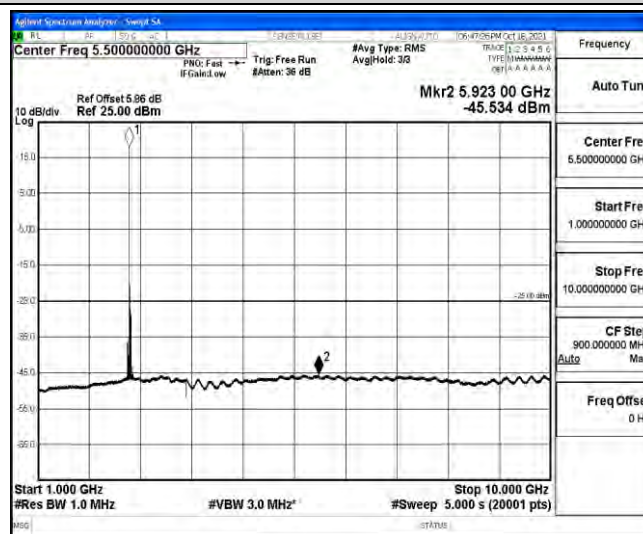

Band38-15MHz-16QAM-38000-1RB#0-Range6:20000~26500MHz

Band38-15MHz-16QAM-38175-1RB#0-Range1:0.009~0.15MHz

Band38-15MHz-16QAM-38175-1RB#0-Range2:0.15~30MHz

Band38-15MHz-16QAM-38175-1RB#0-Range3:30~1000MHz

Band38-15MHz-16QAM-38175-1RB#0-Range4:1000~10000MHz