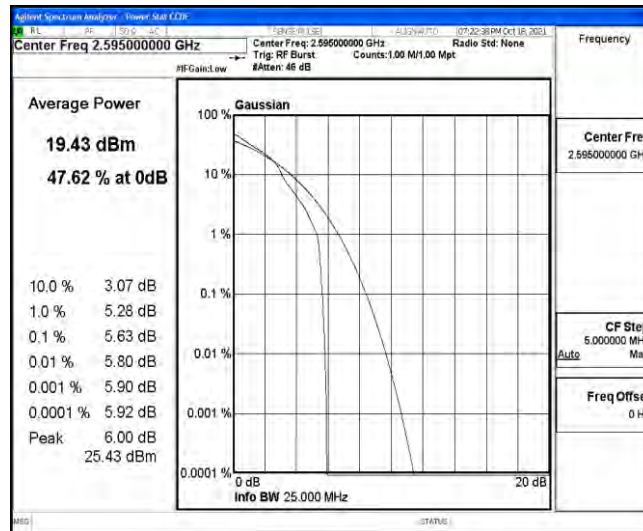

Band38-20MHz-16QAM-38000-1RB#0