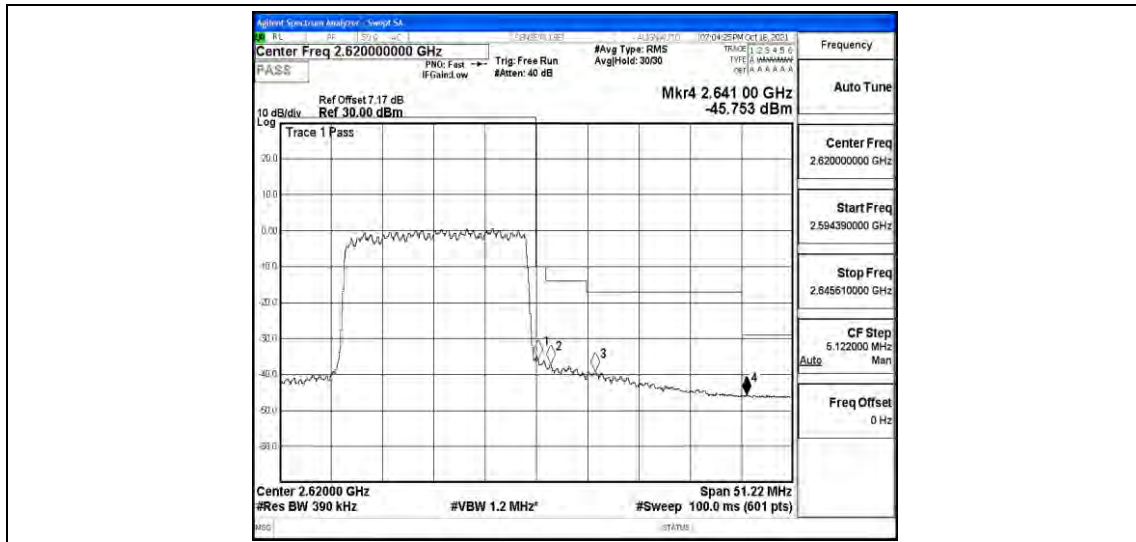

Band38-20MHz-16QAM-38150-100RB#0