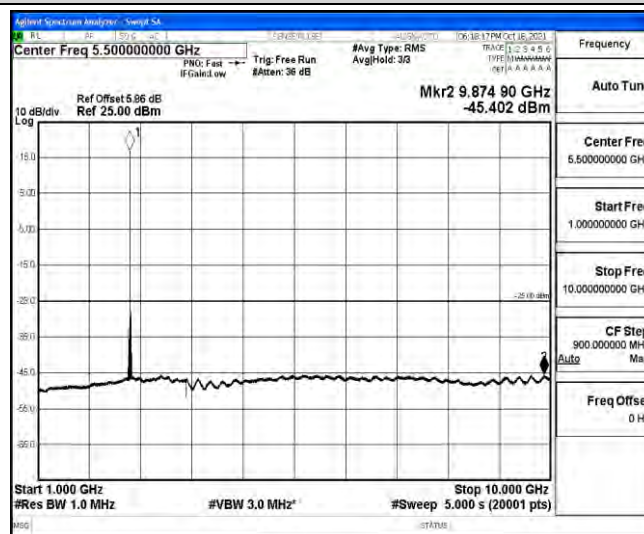

Band38-10MHz-16QAM-38200-1RB#0-Range4:1000~10000MHz