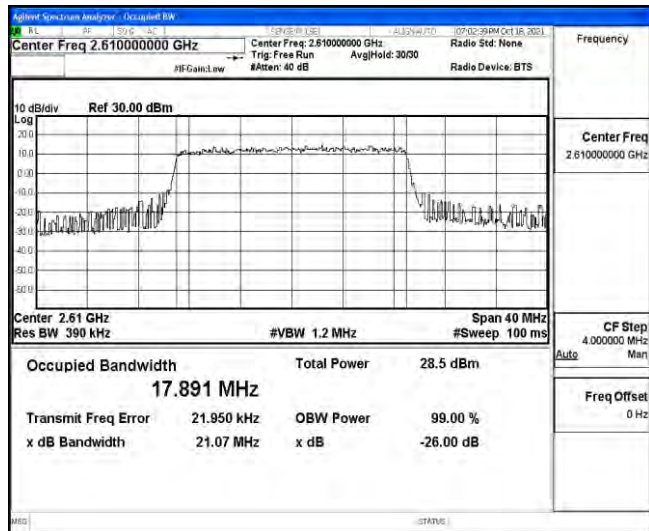

Band38-20MHz-QPSK-38150-100RB#0