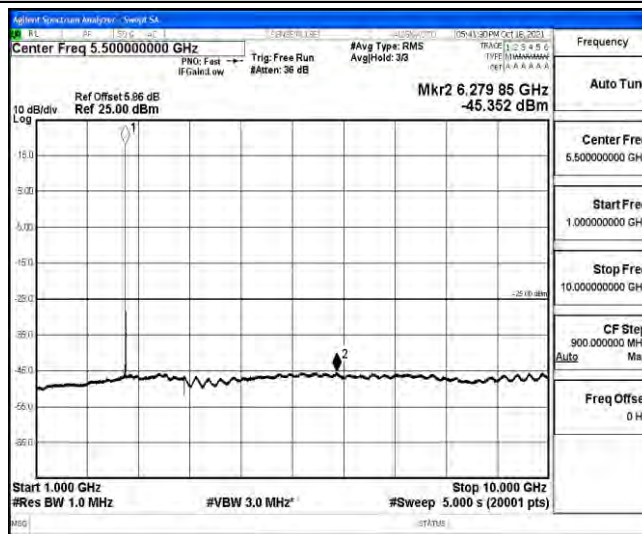

Band38-5MHz-16QAM-37775-1RB#0-Range4:1000~10000MHz