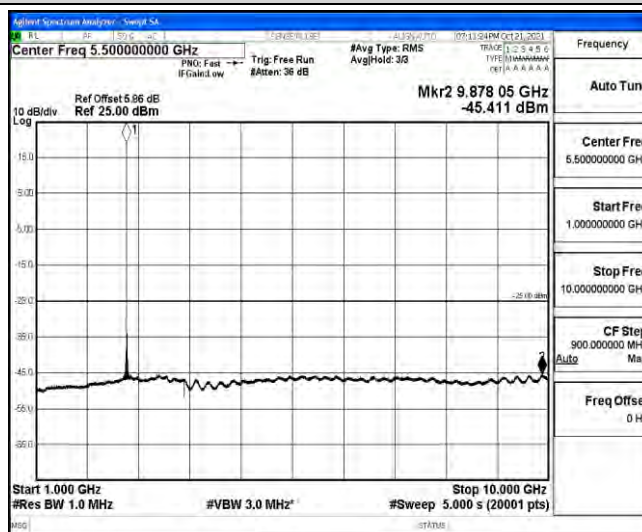

Band38-5MHz-16QAM-38000-1RB#0-Range4:1000~10000MHz