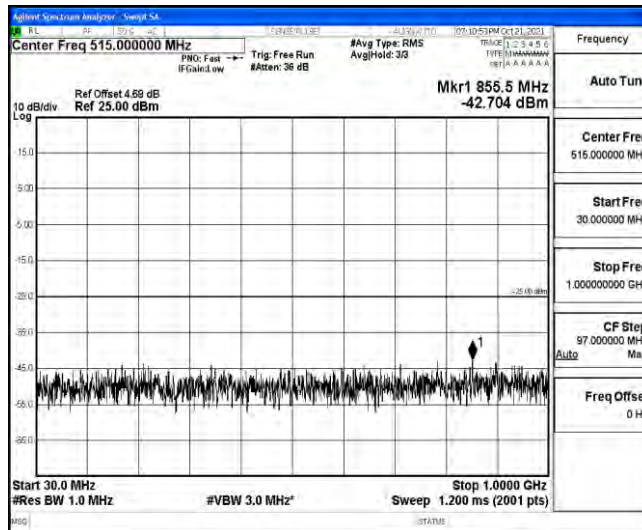

Band38-5MHz-16QAM-38000-1RB#0-Range3:30~1000MHz