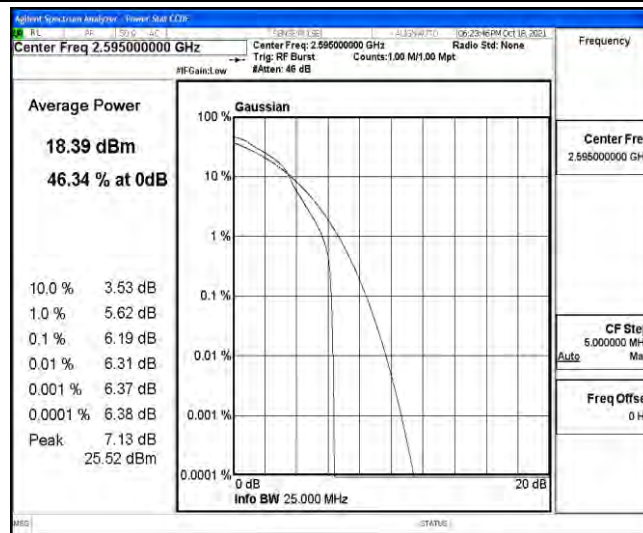

Band38-10MHz-QPSK-38200-50RB#0

Band38-10MHz-16QAM-37800-1RB#0

Band38-10MHz-16QAM-37800-50RB#0

Band38-10MHz-16QAM-38000-1RB#0

Band38-10MHz-16QAM-38000-50RB#0

Band38-10MHz-16QAM-38200-1RB#0

Band38-10MHz-16QAM-38200-50RB#0