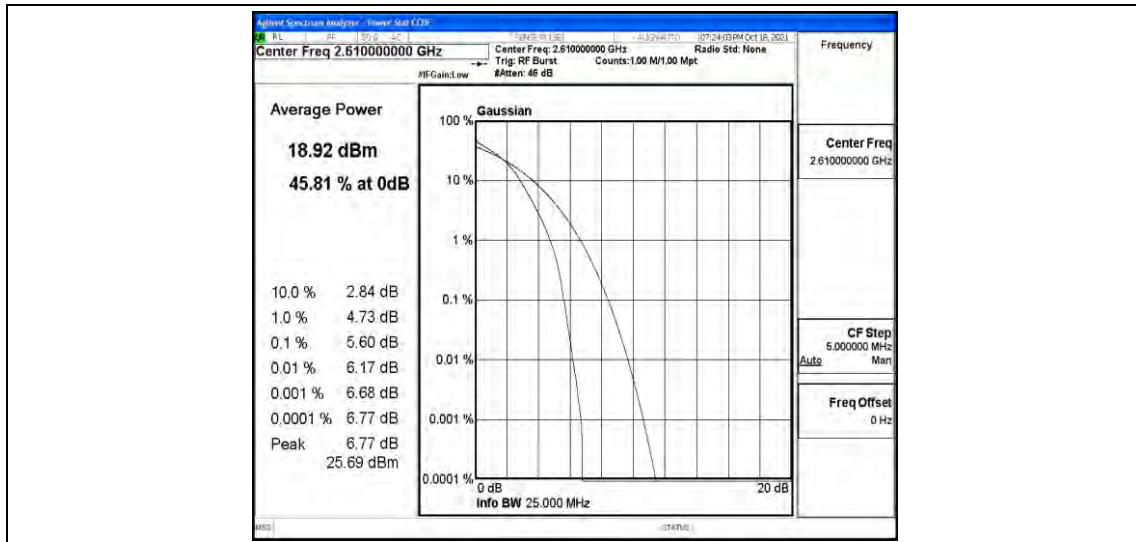

### M.3 26dB Bandwidth and Occupied Bandwidth