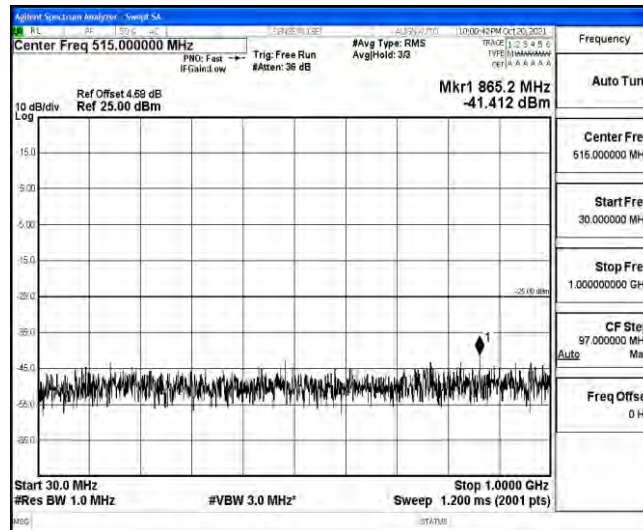

Band38-10MHz-16QAM-37800-1RB#0-Range6:20000~26500MHz

Band38-10MHz-16QAM-38000-1RB#0-Range1:0.009~0.15MHz

Band38-10MHz-16QAM-38000-1RB#0-Range2:0.15~30MHz

Band38-10MHz-16QAM-38000-1RB#0-Range3:30~1000MHz

Band38-10MHz-16QAM-38000-1RB#0-Range4:1000~10000MHz