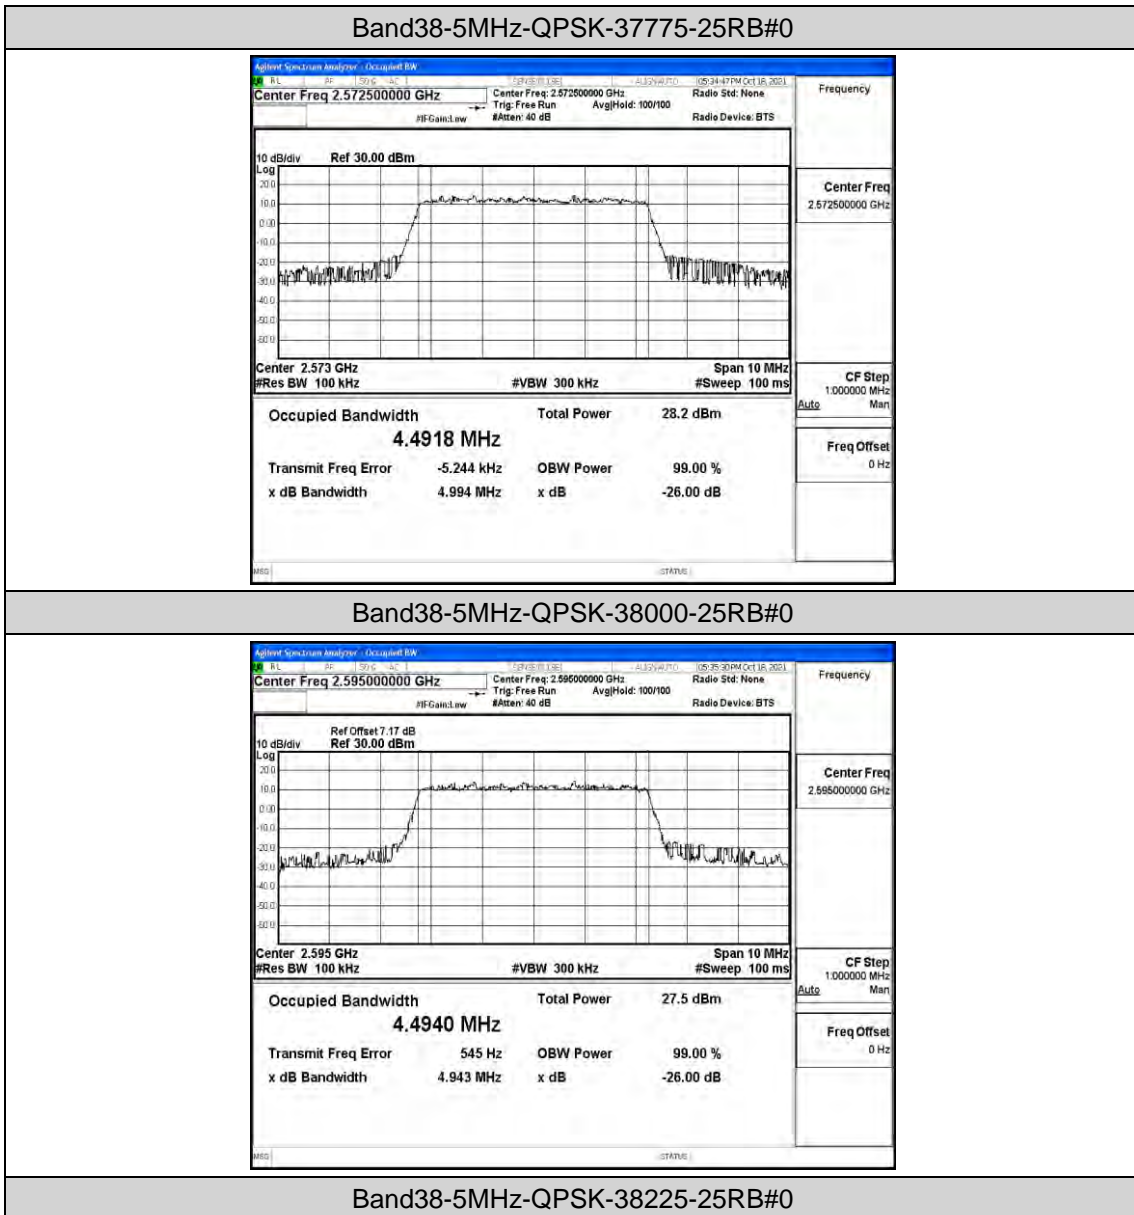

Test Graphs