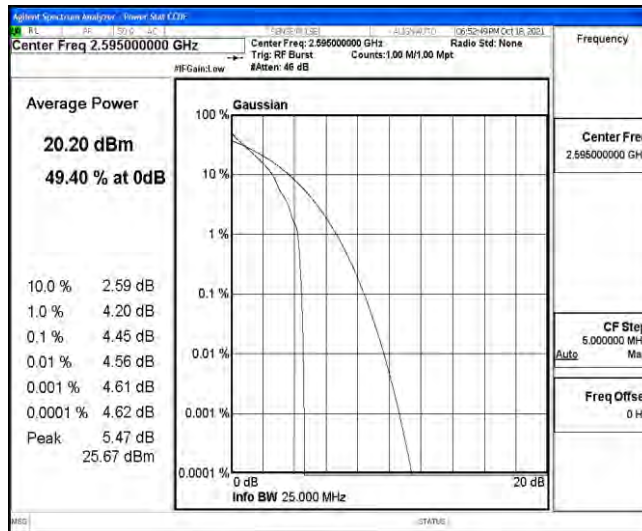

Band38-15MHz-QPSK-38000-1RB#0