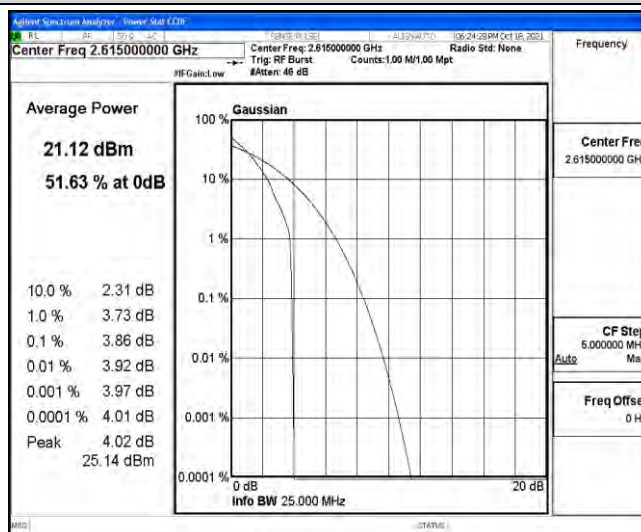

Band38-10MHz-QPSK-38200-1RB#0