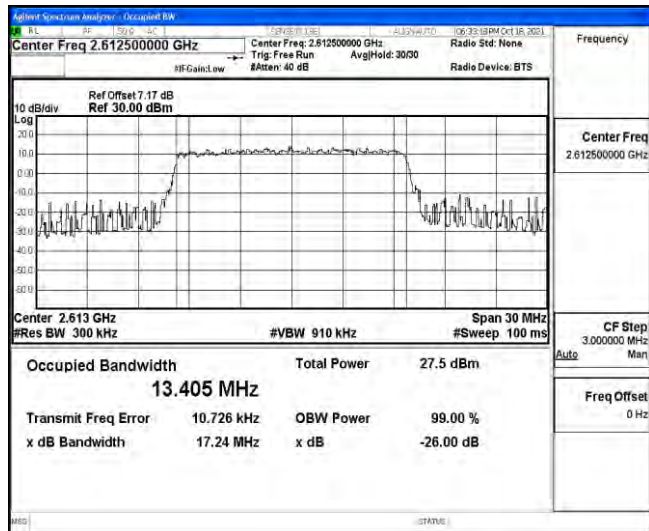

Band38-15MHz-16QAM-38175-75RB#0