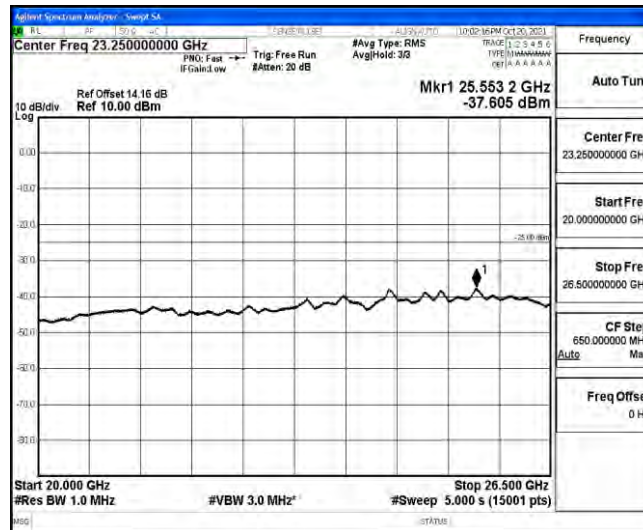

Band38-10MHz-16QAM-38000-1RB#0-Range6:20000~26500MHz