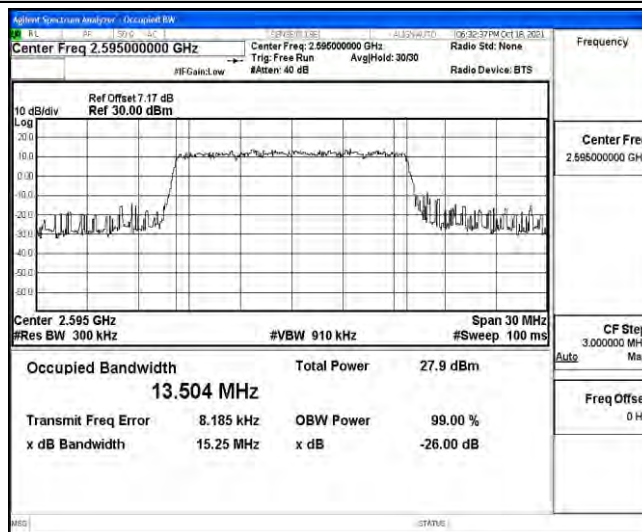

Band38-10MHz-16QAM-38000-50RB#0

Band38-10MHz-16QAM-38200-50RB#0

Band38-15MHz--37825-75RB#0

Band38-15MHz-QPSK-38000-75RB#0

Band38-15MHz-QPSK-38175-75RB#0

Band38-15MHz-16QAM-37825-75RB#0

Band38-15MHz-16QAM-38000-75RB#0