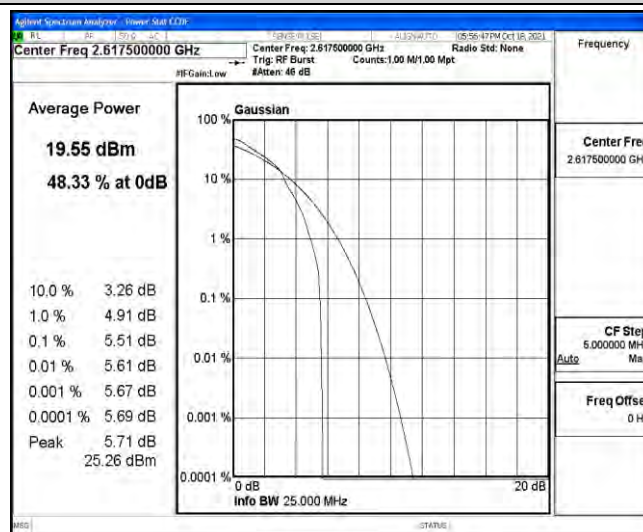

Band38-5MHz-16QAM-38225-1RB#0