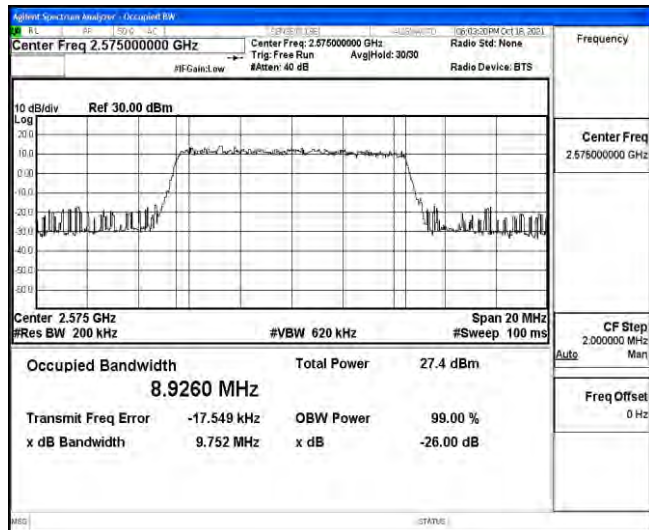

### Test Graphs

Band38-5MHz-16QAM-37775-25RB#0

Band38-5MHz-16QAM-38000-25RB#0

Band38-5MHz-16QAM-38225-25RB#0

Band38-10MHz-QPSK-37800-50RB#0

Band38-10MHz-QPSK-38000-50RB#0

Band38-10MHz-QPSK-38200-50RB#0

Band38-10MHz-16QAM-37800-50RB#0