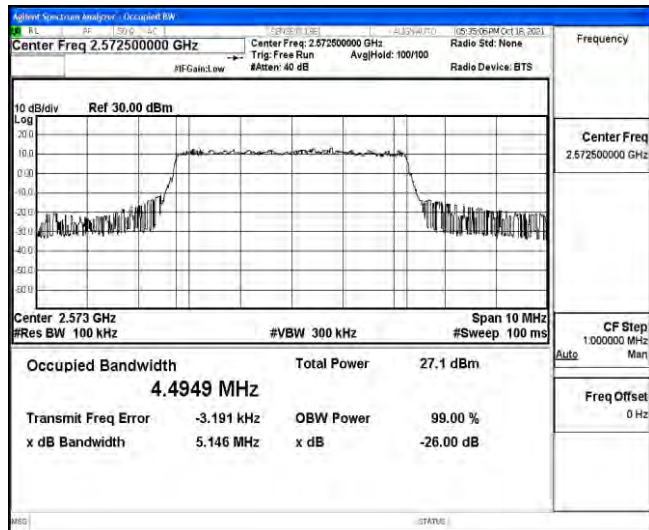

Band38-5MHz-16QAM-37775-25RB#0