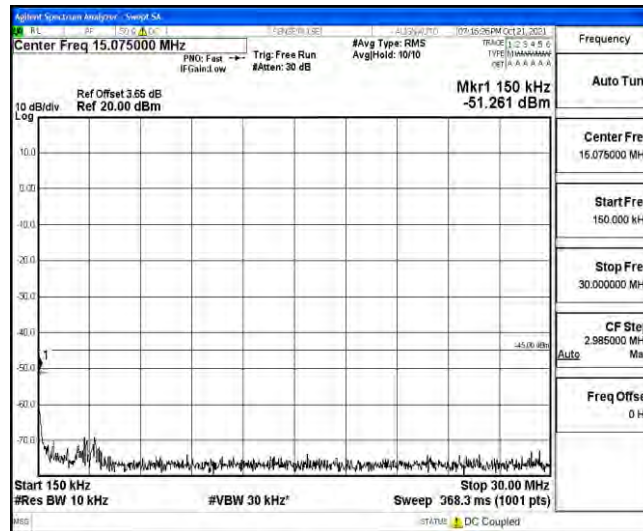

Band38-20MHz-16QAM-38150-1RB#0-Range2:0.15~30MHz