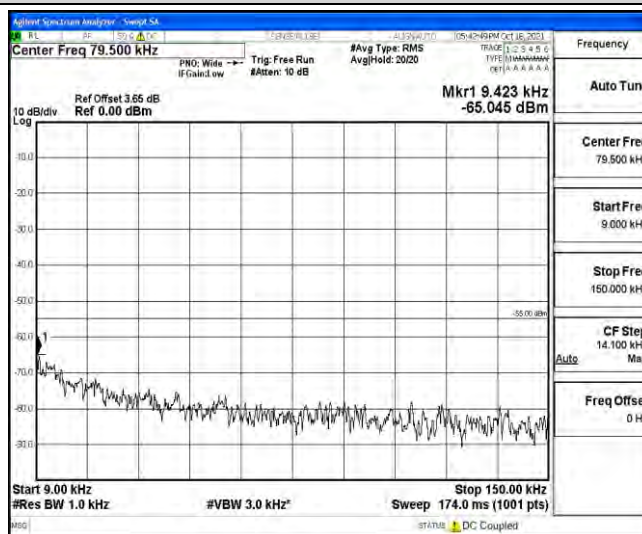

Band38-5MHz-QPSK-38000-1RB#0-Range1:0.009~0.15MHz