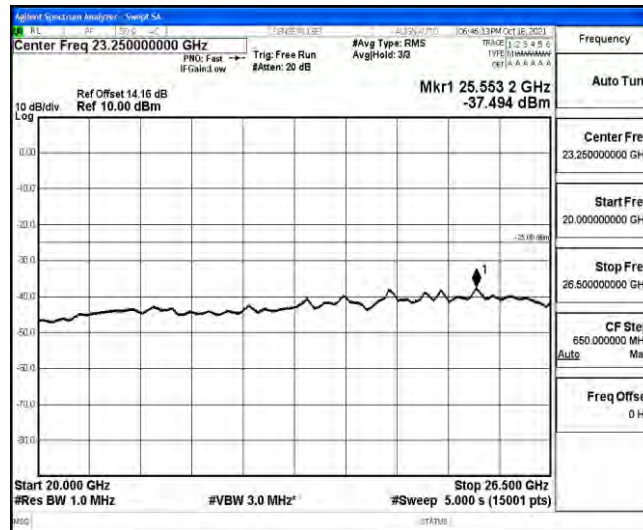

Band38-15MHz-QPSK-38175-1RB#0-Range4:1000~10000MHz

Band38-15MHz-QPSK-38175-1RB#0-Range5:10000~20000MHz

Band38-15MHz-QPSK-38175-1RB#0-Range6:2000~26500MHz

Band38-15MHz-16QAM-37825-1RB#0-Range1:0.009~0.15MHz