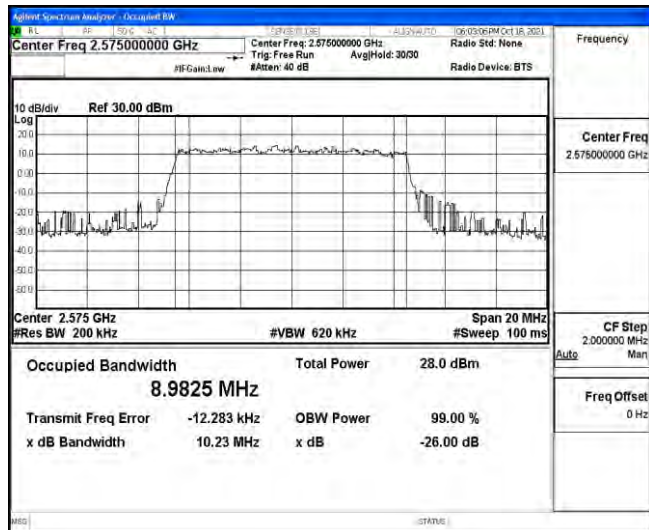

### Test Graphs

Band38-5MHz-16QAM-37775-25RB#0

Band38-5MHz-16QAM-38000-25RB#0

Band38-5MHz-16QAM-38225-25RB#0

Band38-10MHz-QPSK-37800-50RB#0

Band38-10MHz-QPSK-38000-50RB#0

Band38-10MHz-QPSK-38200-50RB#0

Band38-10MHz-16QAM-37800-50RB#0