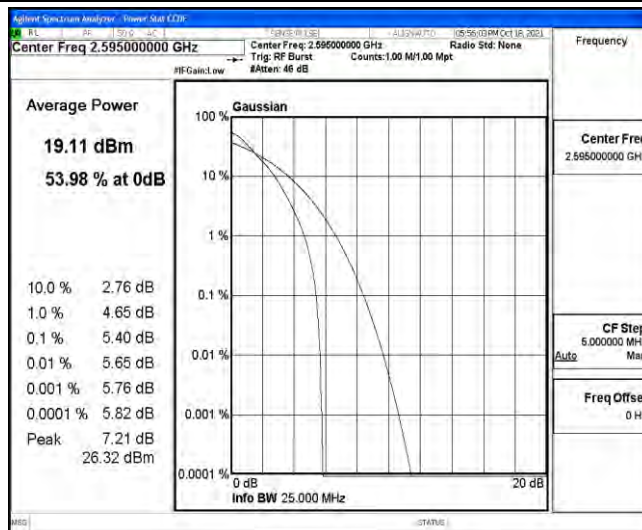

### Test Graphs

Band38-5MHz-QPSK-38000-25RB#0

Band38-5MHz-QPSK-38225-1RB#0

Band38-5MHz-QPSK-38225-25RB#0

Band38-5MHz-16QAM-37775-1RB#0

Band38-5MHz-16QAM-37775-25RB#0

Band38-5MHz-16QAM-38000-1RB#0

Band38-5MHz-16QAM-38000-25RB#0