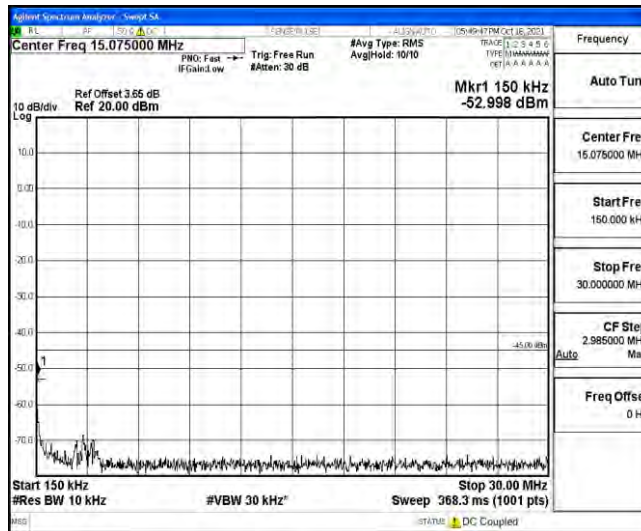

Band38-5MHz-16QAM-38225-1RB#0-Range2:0.15~30MHz