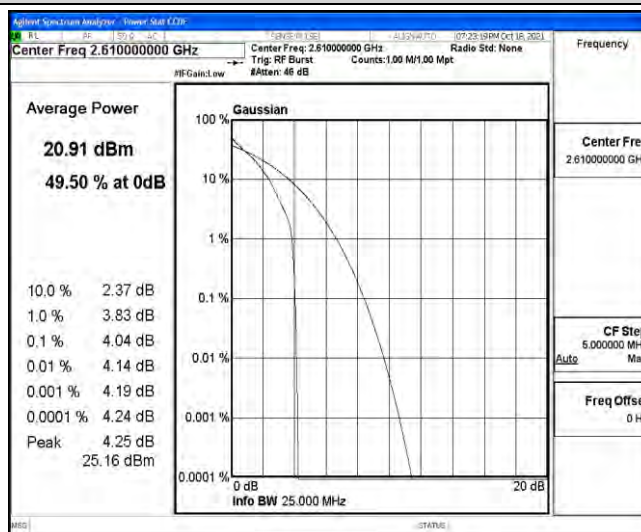

Band38-20MHz-QPSK-38150-1RB#0