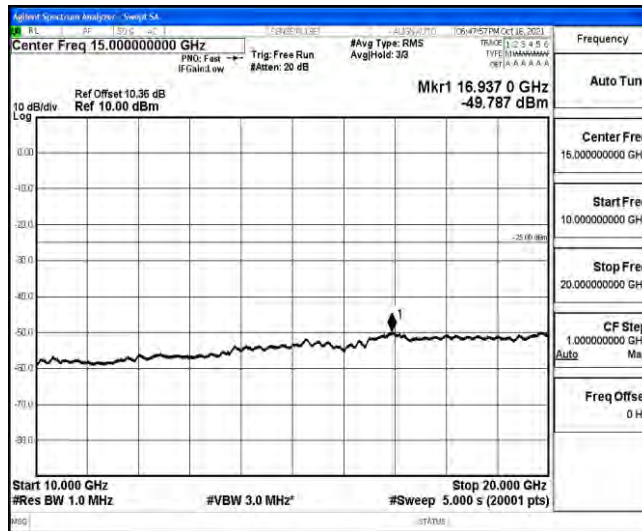

Band38-15MHz-16QAM-38175-1RB#0-Range5:10000~20000MHz