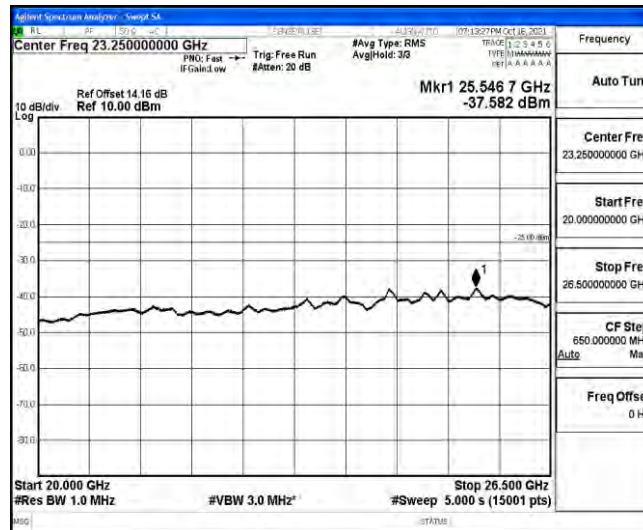

Band38-20MHz-16QAM-38000-1RB#0-Range3:30~1000MHz

Band38-20MHz-16QAM-38000-1RB#0-Range4:1000~10000MHz

Band38-20MHz-16QAM-38000-1RB#0-Range5:10000~20000MHz

Band38-20MHz-16QAM-38000-1RB#0-Range6:20000~26500MHz