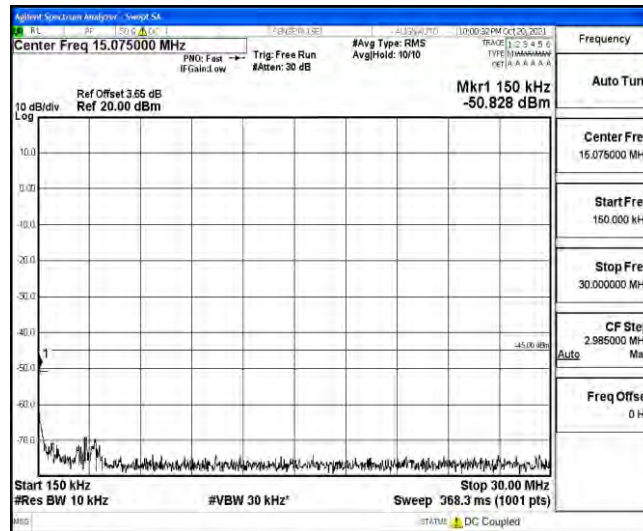

Band38-10MHz-16QAM-37800-1RB#0-Range6:20000~26500MHz

Band38-10MHz-16QAM-38000-1RB#0-Range1:0.009~0.15MHz

Band38-10MHz-16QAM-38000-1RB#0-Range2:0.15~30MHz

Band38-10MHz-16QAM-38000-1RB#0-Range3:30~1000MHz

Band38-10MHz-16QAM-38000-1RB#0-Range4:1000~10000MHz