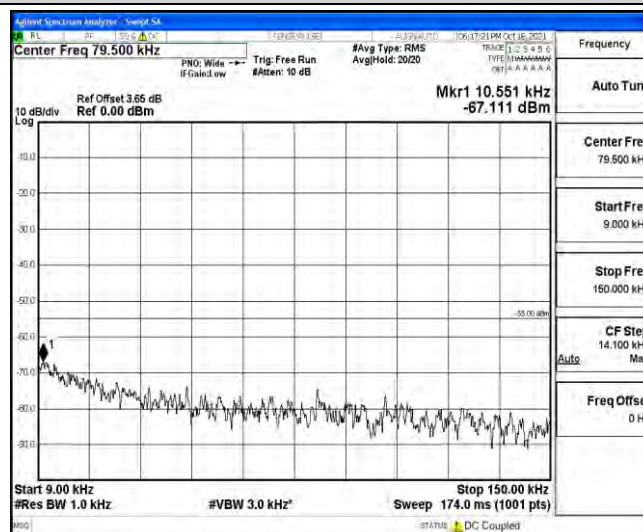

Band38-10MHz-16QAM-38200-1RB#0-Range1:0.009~0.15MHz