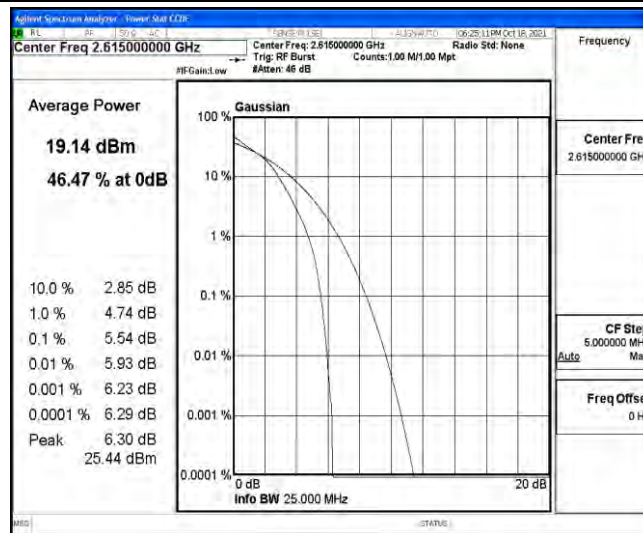

Band38-10MHz-QPSK-38200-50RB#0

Band38-10MHz-16QAM-37800-1RB#0

Band38-10MHz-16QAM-37800-50RB#0

Band38-10MHz-16QAM-38000-1RB#0

Band38-10MHz-16QAM-38000-50RB#0

Band38-10MHz-16QAM-38200-1RB#0

Band38-10MHz-16QAM-38200-50RB#0