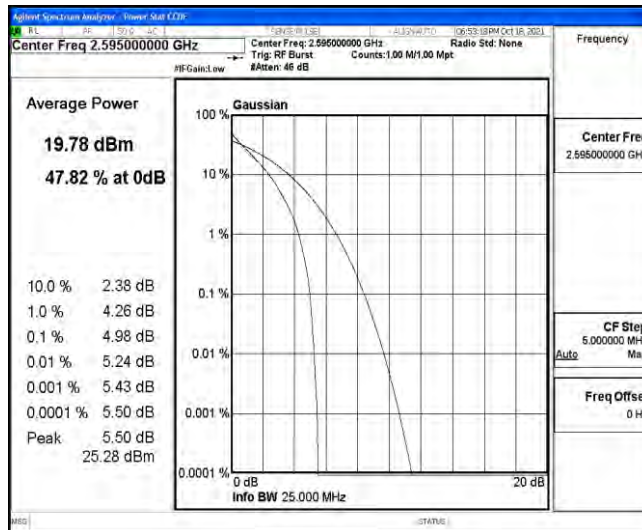

Band38-15MHz-QPSK-38000-75RB#0