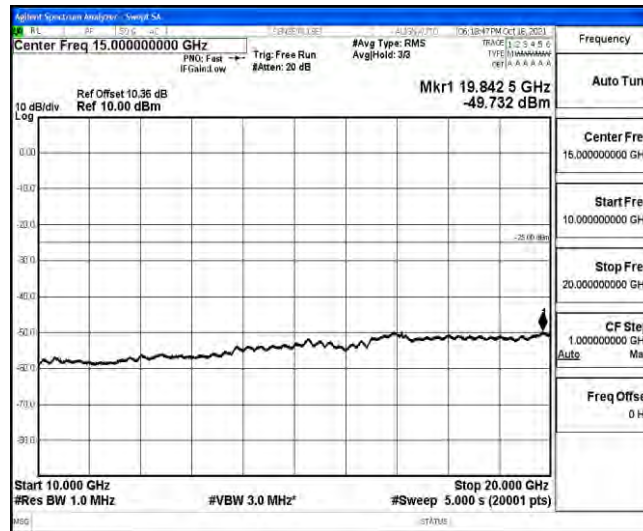

Band38-10MHz-16QAM-38200-1RB#0-Range5:10000~20000MHz