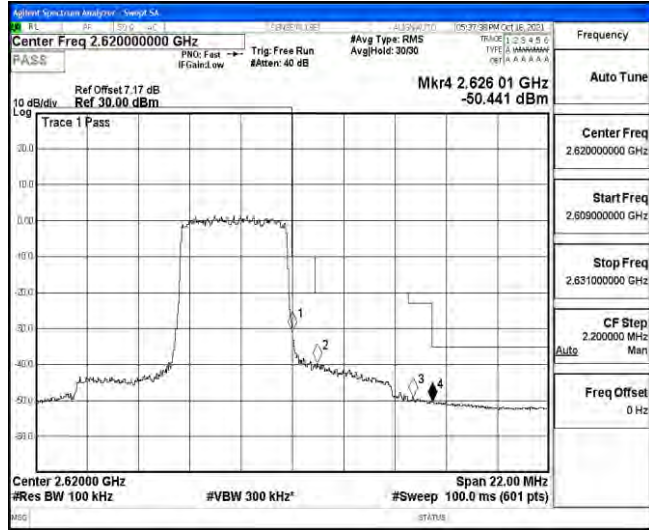

Band38-5MHz-QPSK-38225-25RB#0