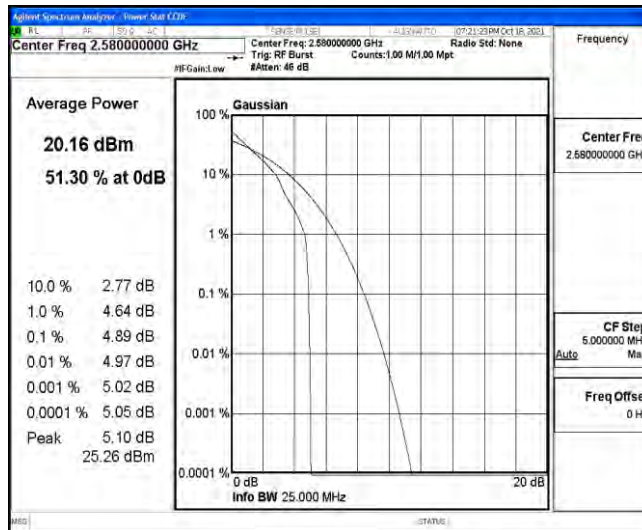

Band38-20MHz-QPSK-37850-1RB#0