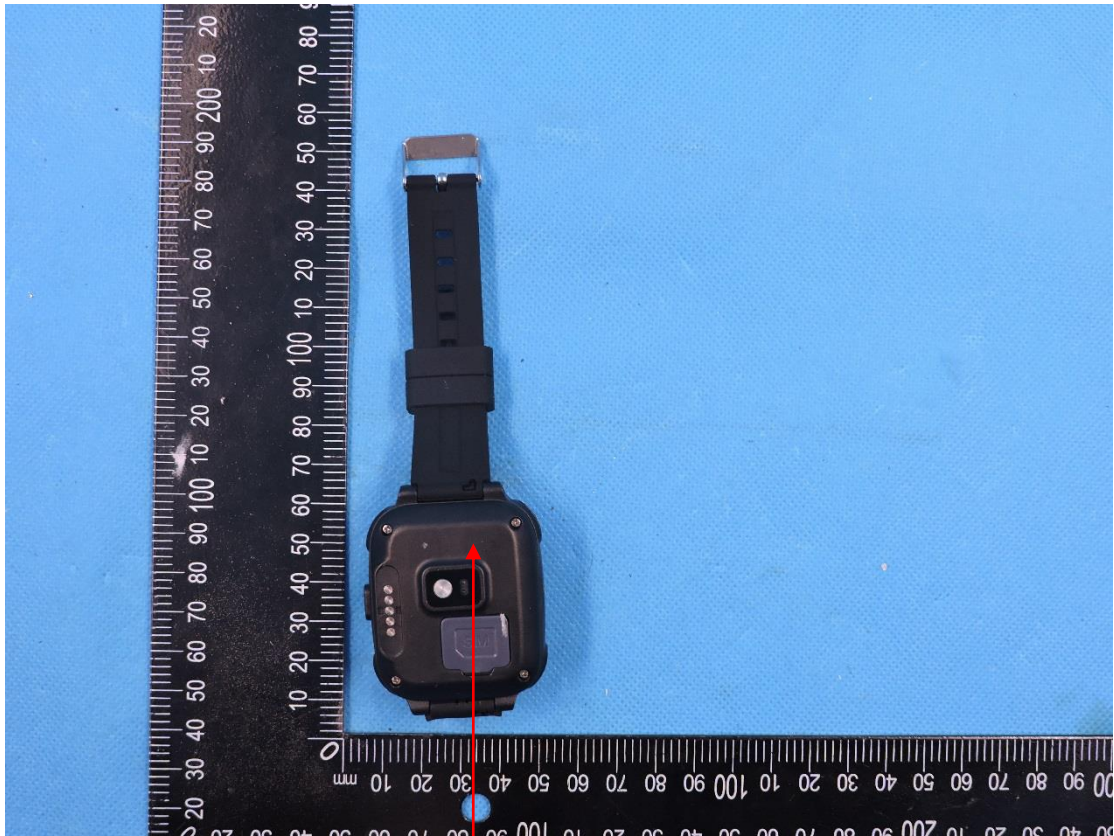

FCC Label

Smart Watch

Model name: H88

FCC ID: 2AYH5-H88FCC202012