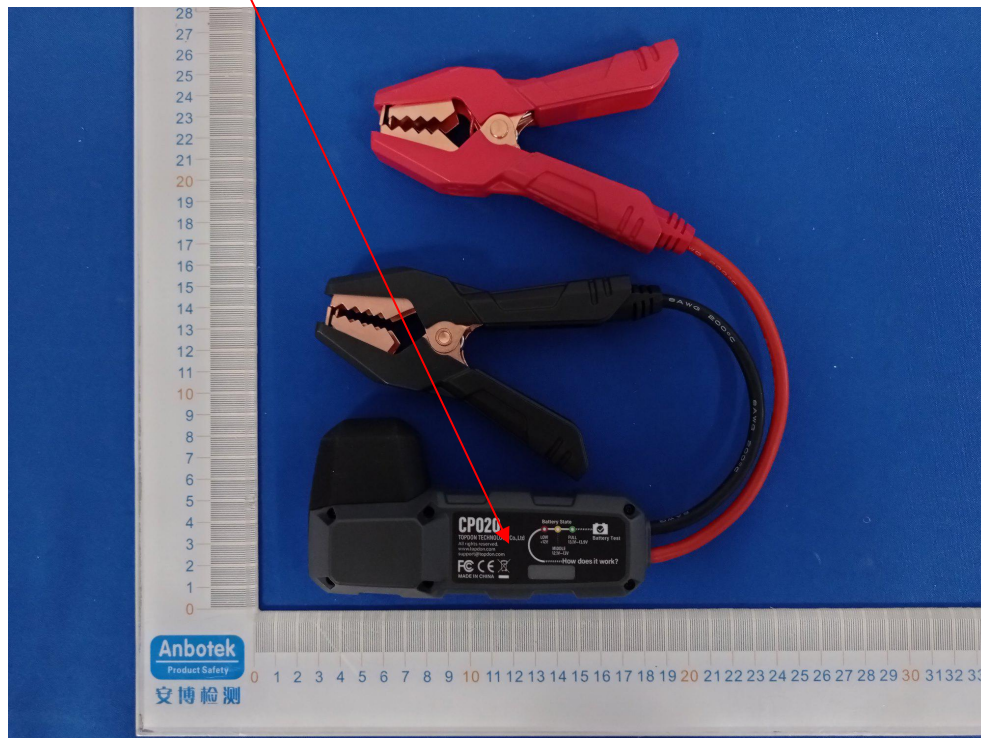

Label Location On EUT

Label

Product Name: Smart Clamp

Model No.: CP020

FCC ID: 2AYD3-CP020