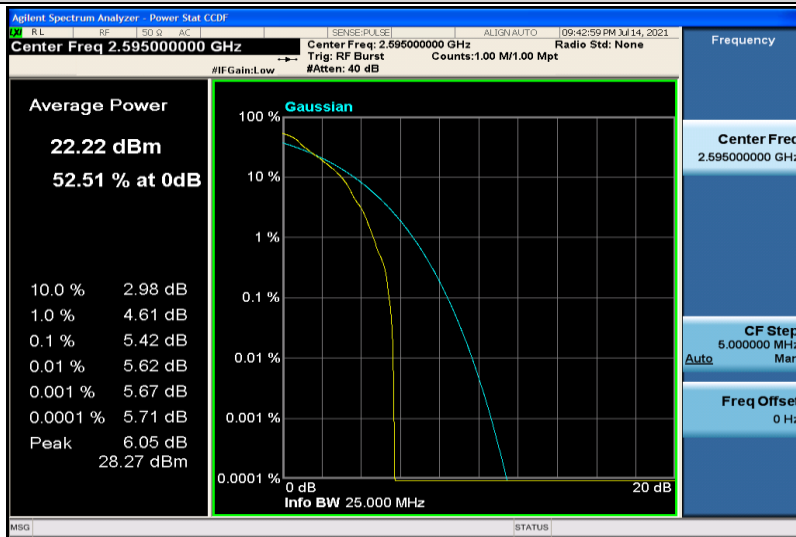

Band38-10MHz-QPSK-38000-1RB#0