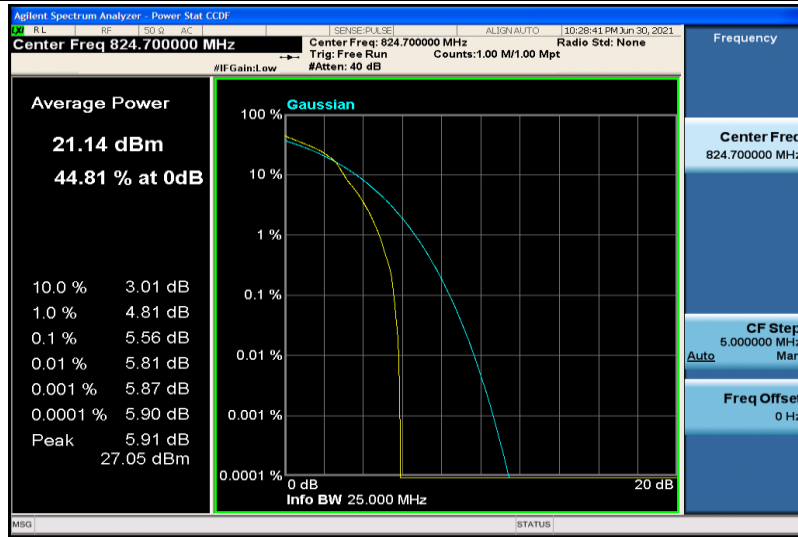

Test Graphs

Band5-1.4MHz-QPSK-20407-1RB#0

Band5-1.4MHz-QPSK-20407-6RB#0

Band5-1.4MHz-QPSK-20525-1RB#0

Band5-1.4MHz-QPSK-20525-6RB#0

Band5-1.4MHz-QPSK-20643-1RB#0

Band5-1.4MHz-QPSK-20643-6RB#0

Band5-1.4MHz-16QAM-20407-1RB#0