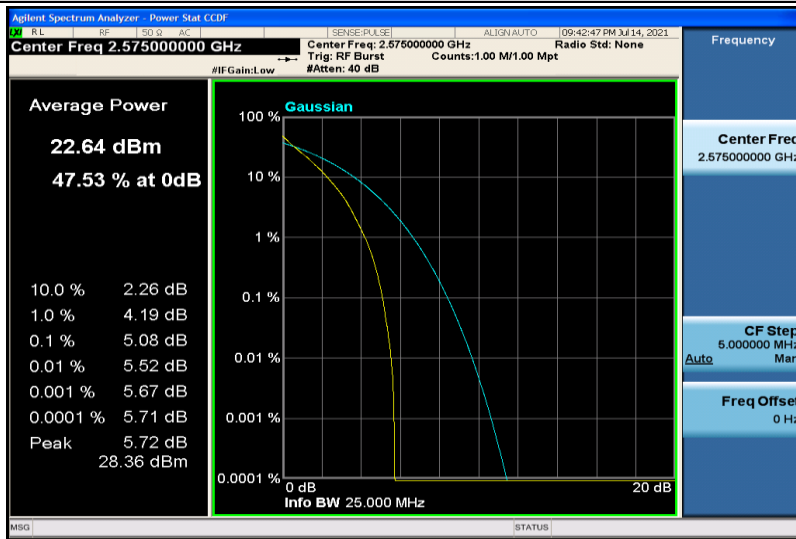

Band38-10MHz-QPSK-37800-50RB#0