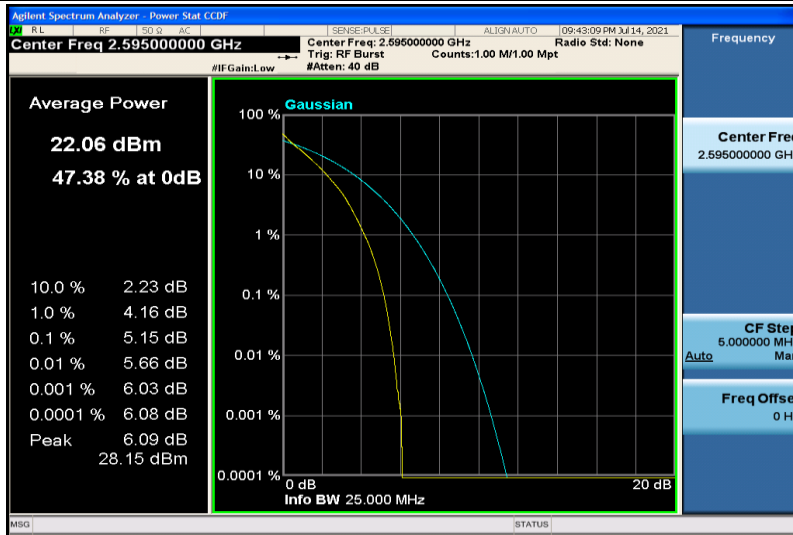

Band38-5MHz-16QAM-38225-25RB#0

Band38-10MHz-QPSK-37800-1RB#0

Band38-10MHz-QPSK-37800-50RB#0

Band38-10MHz-QPSK-38000-1RB#0

Band38-10MHz-QPSK-38000-50RB#0

Band38-10MHz-QPSK-38200-1RB#0

Band38-10MHz-QPSK-38200-50RB#0