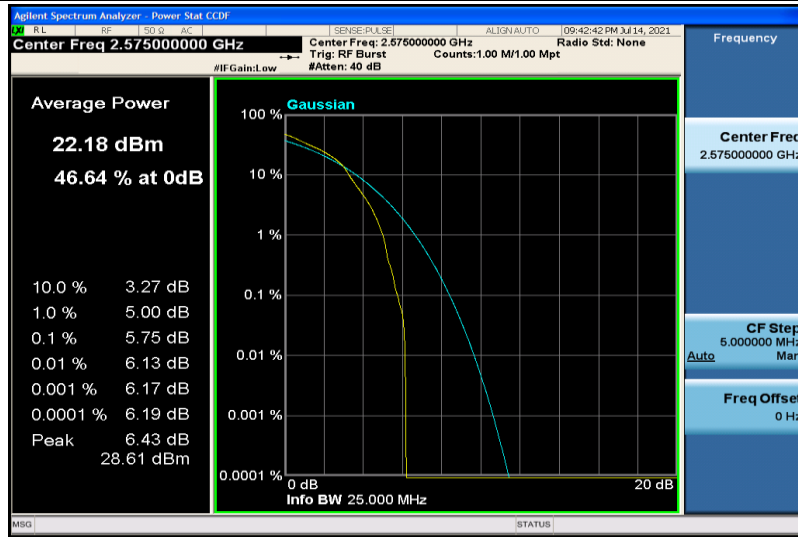

Band38-5MHz-16QAM-38225-25RB#0

Band38-10MHz-QPSK-37800-1RB#0

Band38-10MHz-QPSK-37800-50RB#0

Band38-10MHz-QPSK-38000-1RB#0

Band38-10MHz-QPSK-38000-50RB#0

Band38-10MHz-QPSK-38200-1RB#0

Band38-10MHz-QPSK-38200-50RB#0