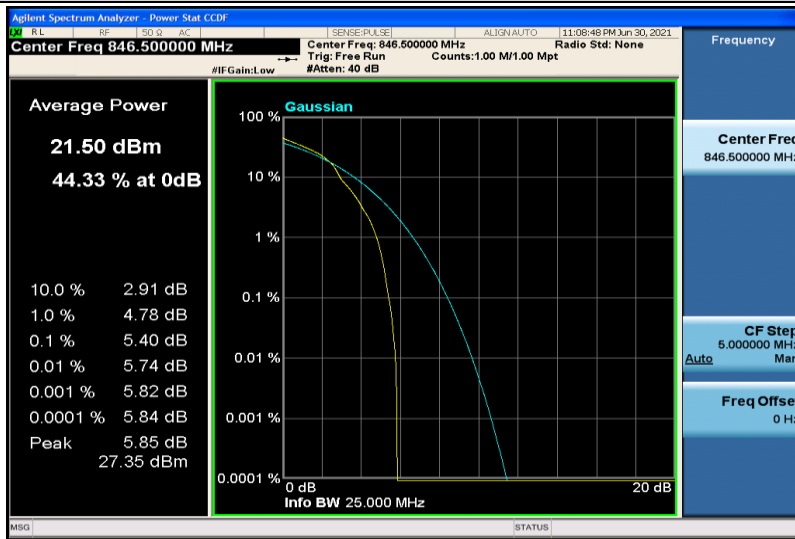

Band5-5MHz-16QAM-20425-1RB#0

Band5-5MHz-16QAM-20425-25RB#0

Band5-5MHz-16QAM-20525-1RB#0

Band5-5MHz-16QAM-20525-25RB#0

Band5-5MHz-16QAM-20625-1RB#0

Band5-5MHz-16QAM-20625-25RB#0

Band5-10MHz-QPSK-20450-1RB#0

Band5-10MHz-QPSK-20450-50RB#0