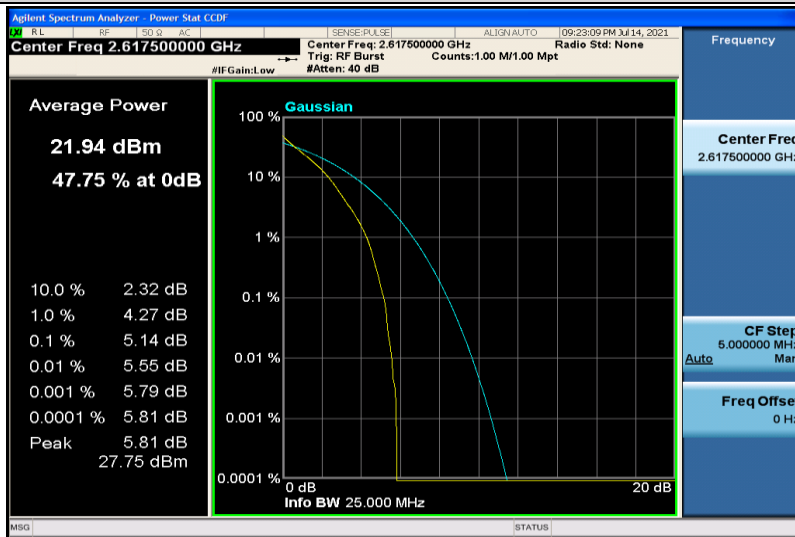

Band38-5MHz-QPSK-38225-25RB#0