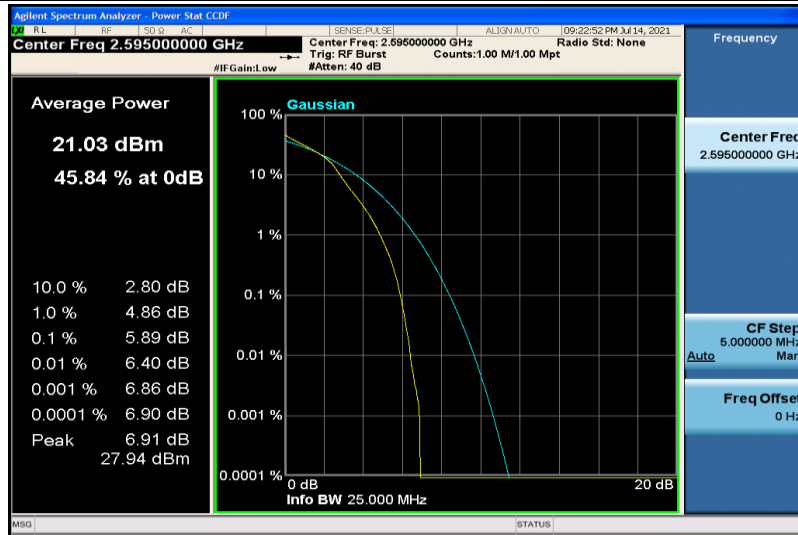

Band38-5MHz-QPSK-38225-1RB#0

Band38-5MHz-QPSK-38225-25RB#0

Band38-5MHz-16QAM-37775-1RB#0

Band38-5MHz-16QAM-37775-25RB#0

Band38-5MHz-16QAM-38000-1RB#0

Band38-5MHz-16QAM-38000-25RB#0

Band38-5MHz-16QAM-38225-1RB#0