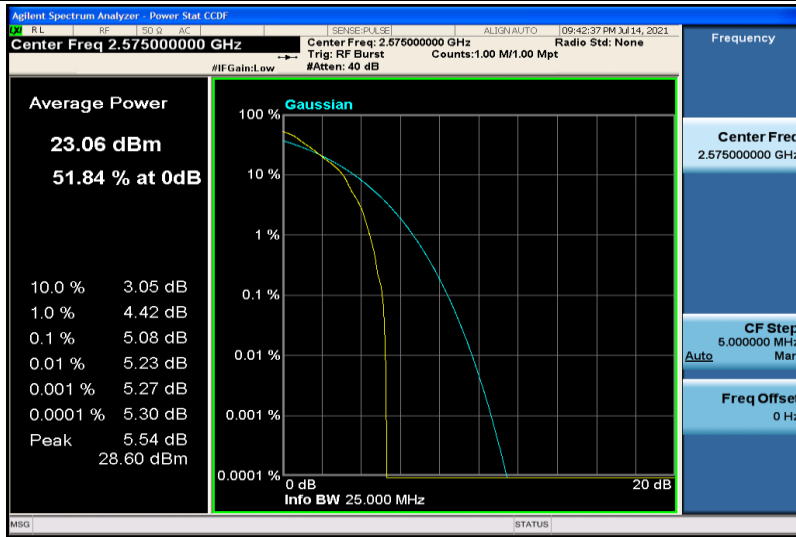

Band38-10MHz-QPSK-37800-1RB#0