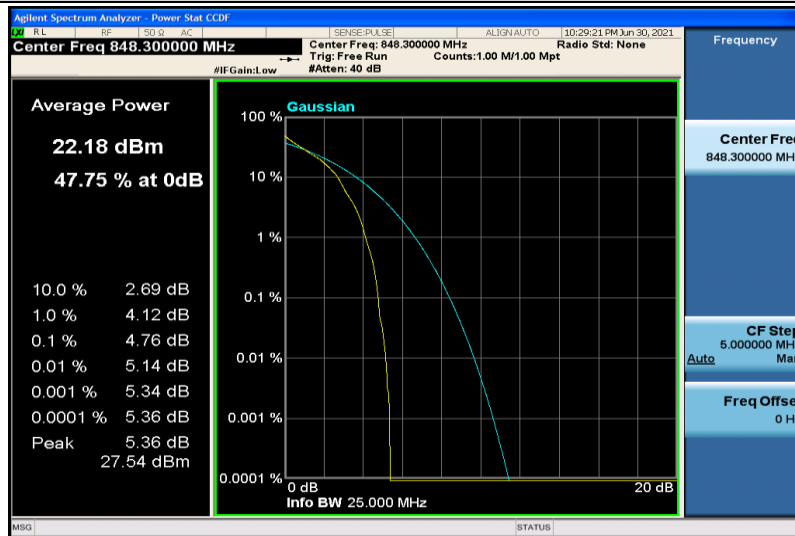

Test Graphs

Band5-1.4MHz-QPSK-20407-1RB#0

Band5-1.4MHz-QPSK-20407-6RB#0

Band5-1.4MHz-QPSK-20525-1RB#0

Band5-1.4MHz-QPSK-20525-6RB#0

Band5-1.4MHz-QPSK-20643-1RB#0

Band5-1.4MHz-QPSK-20643-6RB#0

Band5-1.4MHz-16QAM-20407-1RB#0