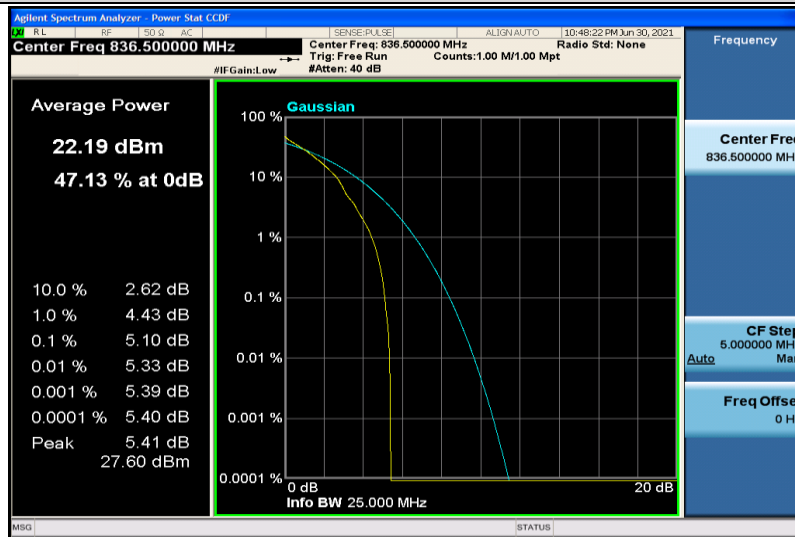

Band5-1.4MHz-16QAM-20407-6RB#0

Band5-1.4MHz-16QAM-20525-1RB#0

Band5-1.4MHz-16QAM-20525-6RB#0

Band5-1.4MHz-16QAM-20643-1RB#0

Band5-1.4MHz-16QAM-20643-6RB#0

Band5-3MHz-QPSK-20415-1RB#0

Band5-3MHz-QPSK-20415-15RB#0