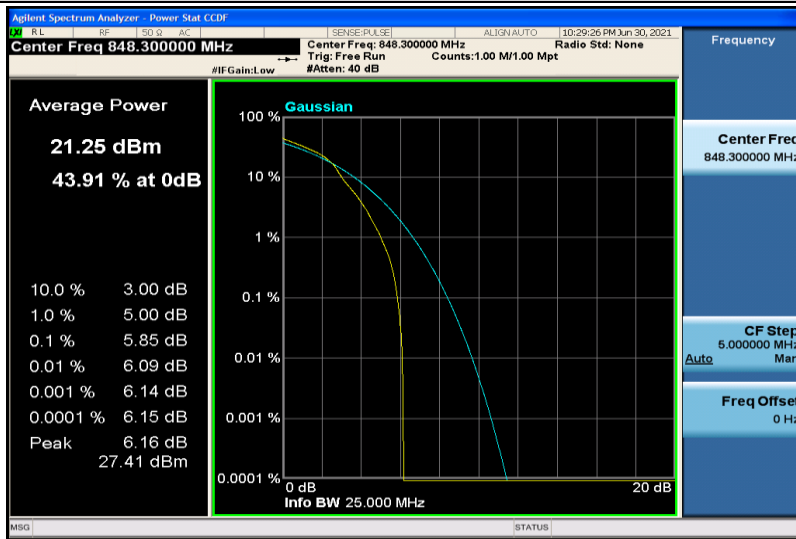

Band5-1.4MHz-16QAM-20643-1RB#0