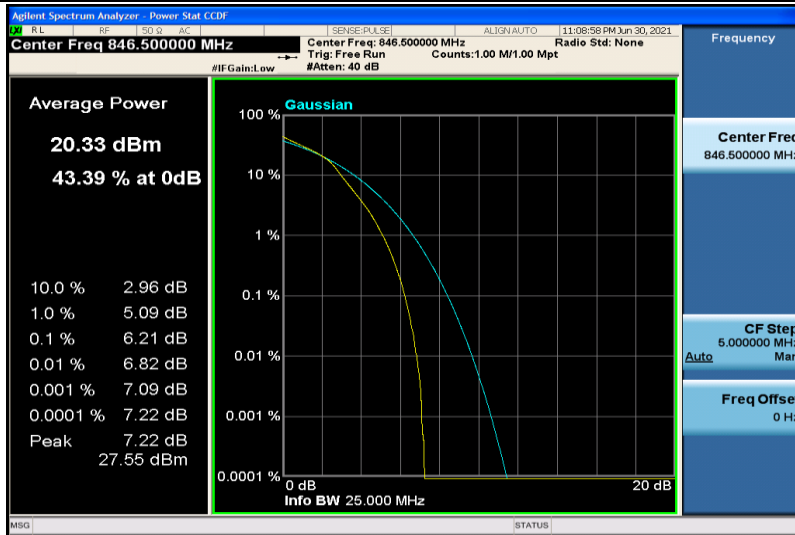

Band5-5MHz-16QAM-20425-1RB#0

Band5-5MHz-16QAM-20425-25RB#0

Band5-5MHz-16QAM-20525-1RB#0

Band5-5MHz-16QAM-20525-25RB#0

Band5-5MHz-16QAM-20625-1RB#0

Band5-5MHz-16QAM-20625-25RB#0

Band5-10MHz-QPSK-20450-1RB#0

Band5-10MHz-QPSK-20450-50RB#0