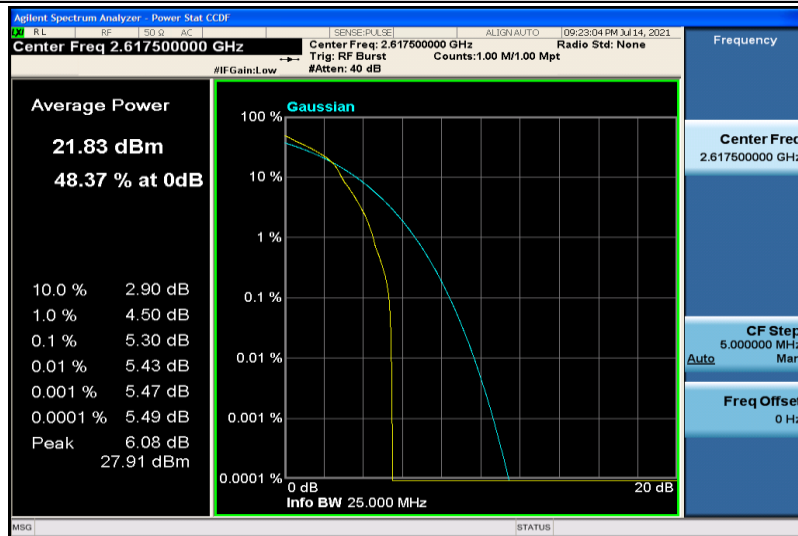

Band38-5MHz-QPSK-38225-1RB#0

Band38-5MHz-QPSK-38225-25RB#0

Band38-5MHz-16QAM-37775-1RB#0

Band38-5MHz-16QAM-37775-25RB#0

Band38-5MHz-16QAM-38000-1RB#0

Band38-5MHz-16QAM-38000-25RB#0

Band38-5MHz-16QAM-38225-1RB#0