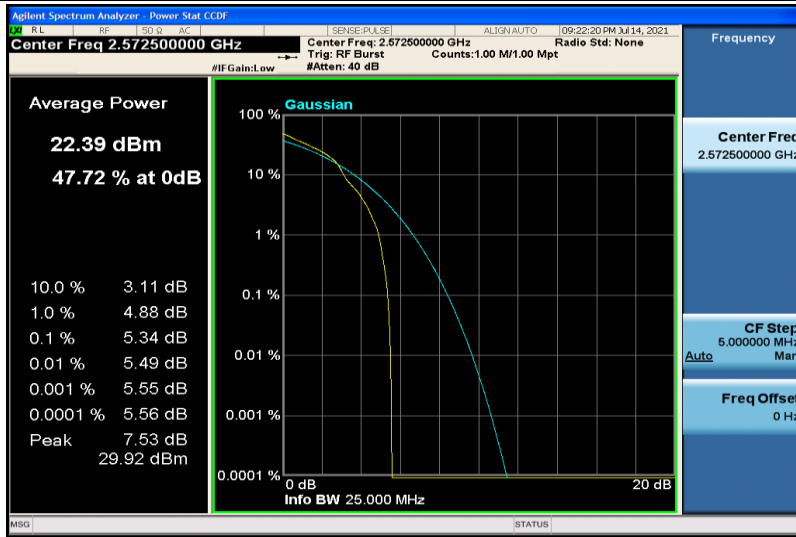

Band38-5MHz-16QAM-37775-1RB#0