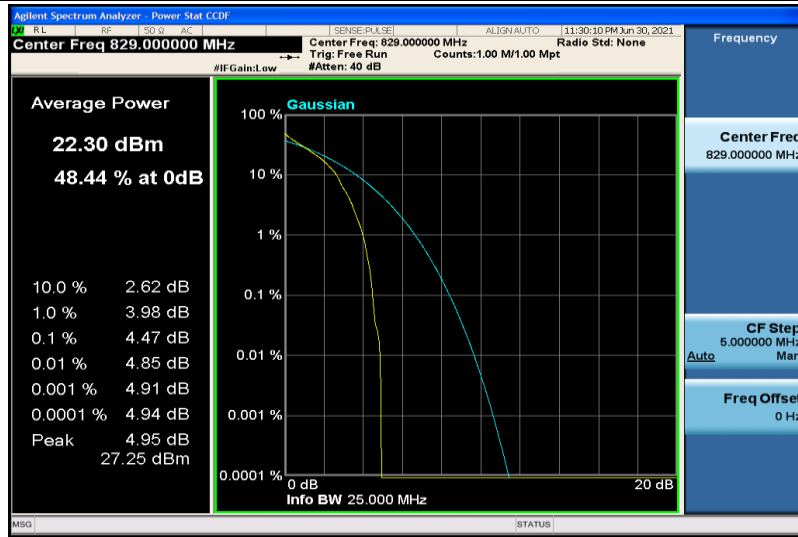

Band5-5MHz-16QAM-20425-1RB#0

Band5-5MHz-16QAM-20425-25RB#0

Band5-5MHz-16QAM-20525-1RB#0

Band5-5MHz-16QAM-20525-25RB#0

Band5-5MHz-16QAM-20625-1RB#0

Band5-5MHz-16QAM-20625-25RB#0

Band5-10MHz-QPSK-20450-1RB#0

Band5-10MHz-QPSK-20450-50RB#0