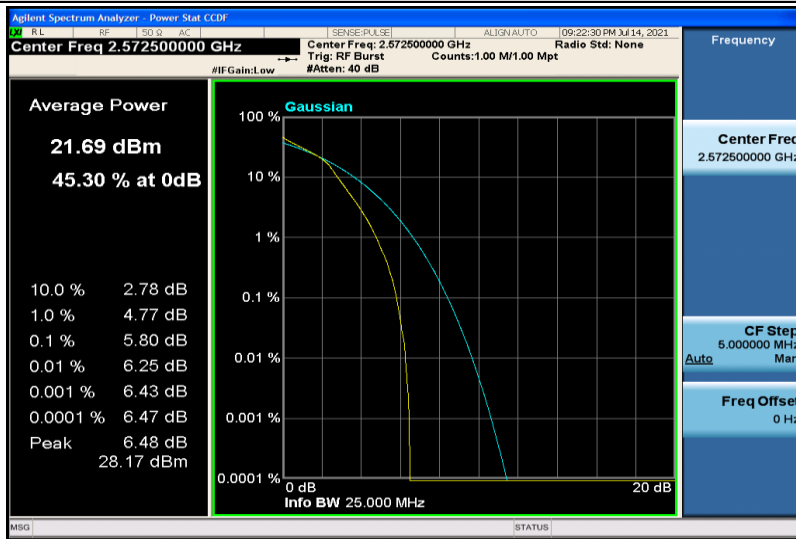

Band38-5MHz-16QAM-37775-25RB#0