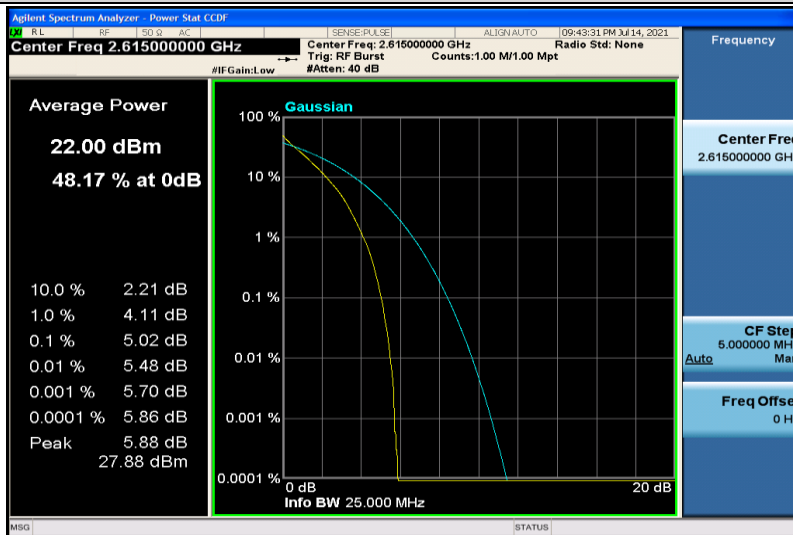

Band38-5MHz-16QAM-38225-25RB#0

Band38-10MHz-QPSK-37800-1RB#0

Band38-10MHz-QPSK-37800-50RB#0

Band38-10MHz-QPSK-38000-1RB#0

Band38-10MHz-QPSK-38000-50RB#0

Band38-10MHz-QPSK-38200-1RB#0

Band38-10MHz-QPSK-38200-50RB#0