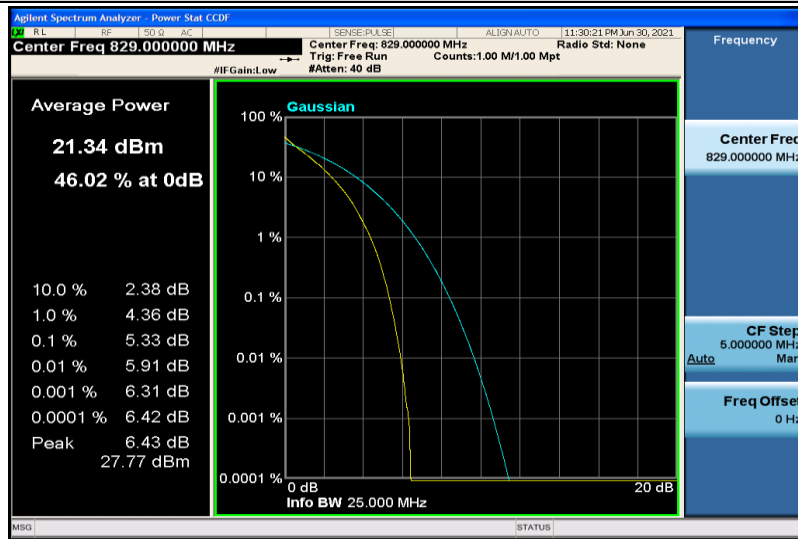

Band5-5MHz-16QAM-20425-1RB#0

Band5-5MHz-16QAM-20425-25RB#0

Band5-5MHz-16QAM-20525-1RB#0

Band5-5MHz-16QAM-20525-25RB#0

Band5-5MHz-16QAM-20625-1RB#0

Band5-5MHz-16QAM-20625-25RB#0

Band5-10MHz-QPSK-20450-1RB#0

Band5-10MHz-QPSK-20450-50RB#0