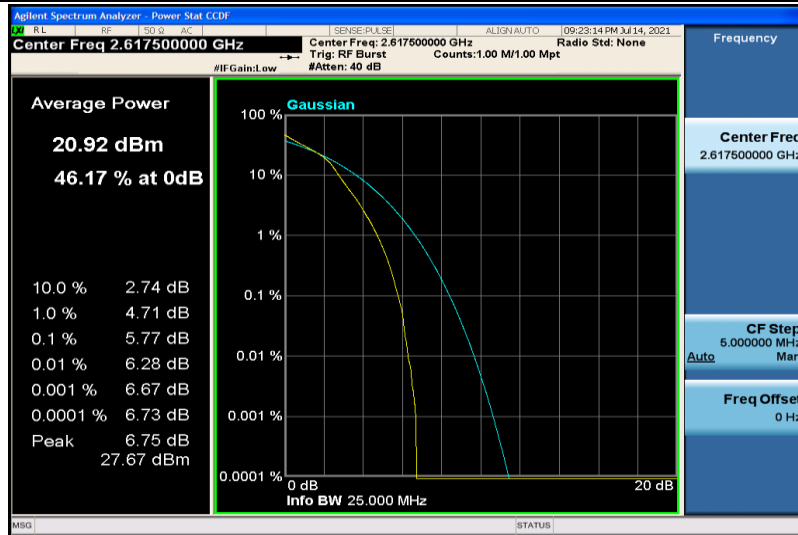

Band38-5MHz-QPSK-38225-1RB#0

Band38-5MHz-QPSK-38225-25RB#0

Band38-5MHz-16QAM-37775-1RB#0

Band38-5MHz-16QAM-37775-25RB#0

Band38-5MHz-16QAM-38000-1RB#0

Band38-5MHz-16QAM-38000-25RB#0

Band38-5MHz-16QAM-38225-1RB#0