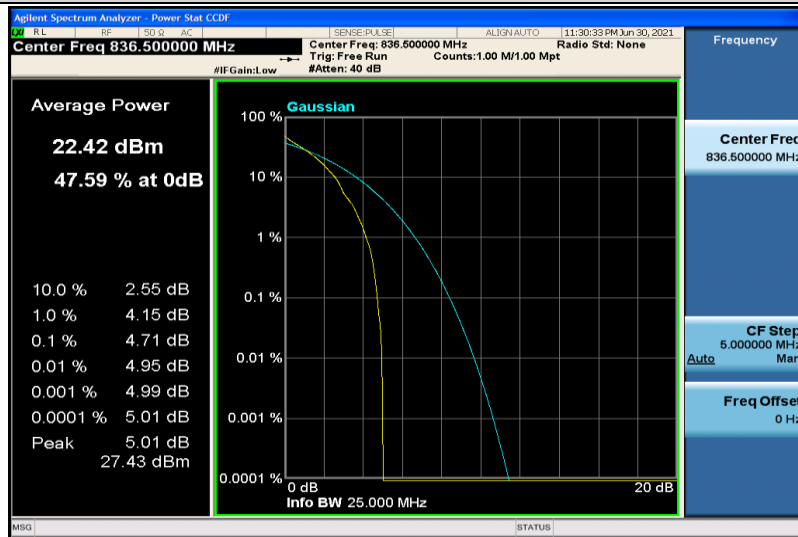

Band5-5MHz-16QAM-20425-1RB#0

Band5-5MHz-16QAM-20425-25RB#0

Band5-5MHz-16QAM-20525-1RB#0

Band5-5MHz-16QAM-20525-25RB#0

Band5-5MHz-16QAM-20625-1RB#0

Band5-5MHz-16QAM-20625-25RB#0

Band5-10MHz-QPSK-20450-1RB#0

Band5-10MHz-QPSK-20450-50RB#0