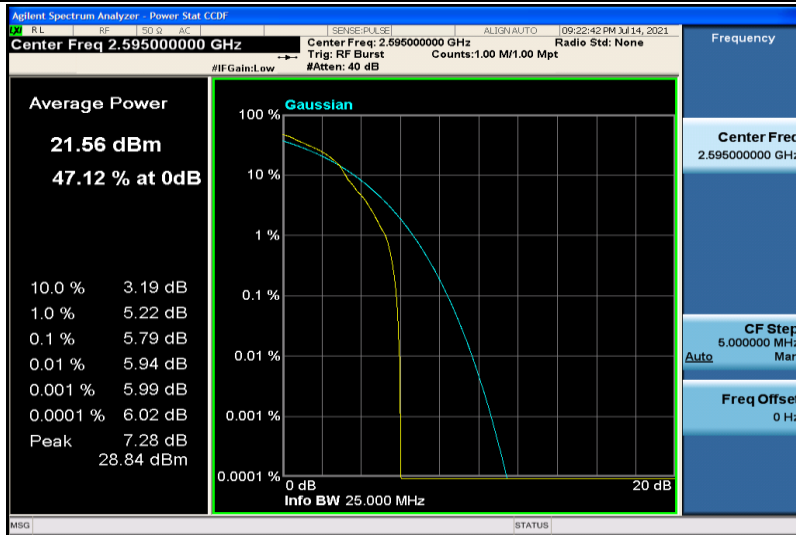

Band38-5MHz-QPSK-38225-1RB#0

Band38-5MHz-QPSK-38225-25RB#0

Band38-5MHz-16QAM-37775-1RB#0

Band38-5MHz-16QAM-37775-25RB#0

Band38-5MHz-16QAM-38000-1RB#0

Band38-5MHz-16QAM-38000-25RB#0

Band38-5MHz-16QAM-38225-1RB#0