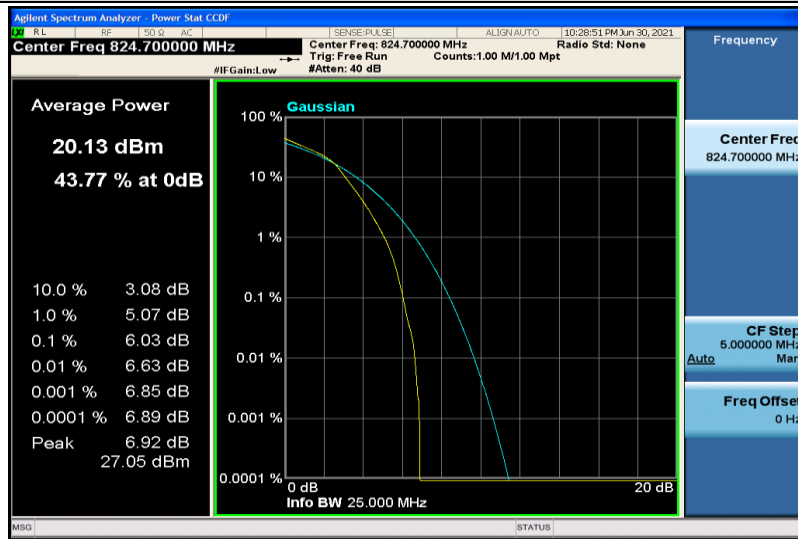

Test Graphs

Band5-1.4MHz-QPSK-20407-1RB#0

Band5-1.4MHz-QPSK-20407-6RB#0

Band5-1.4MHz-QPSK-20525-1RB#0

Band5-1.4MHz-QPSK-20525-6RB#0

Band5-1.4MHz-QPSK-20643-1RB#0

Band5-1.4MHz-QPSK-20643-6RB#0

Band5-1.4MHz-16QAM-20407-1RB#0