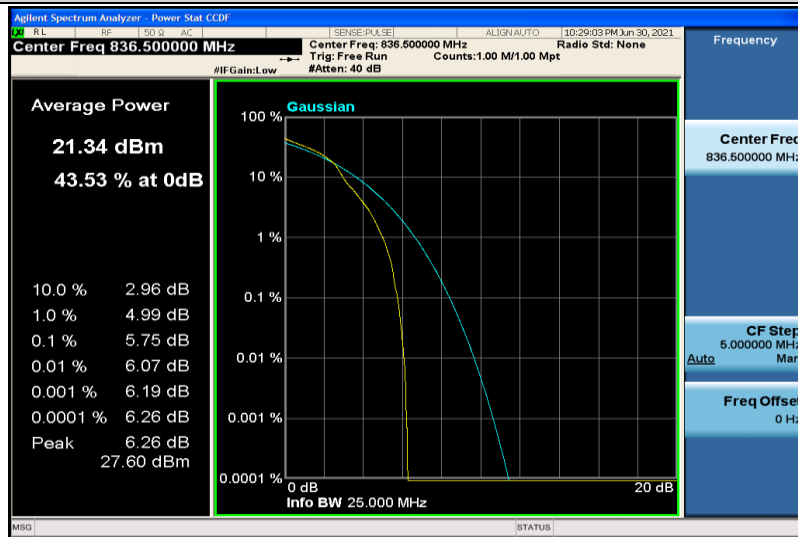

Band5-1.4MHz-16QAM-20525-1RB#0