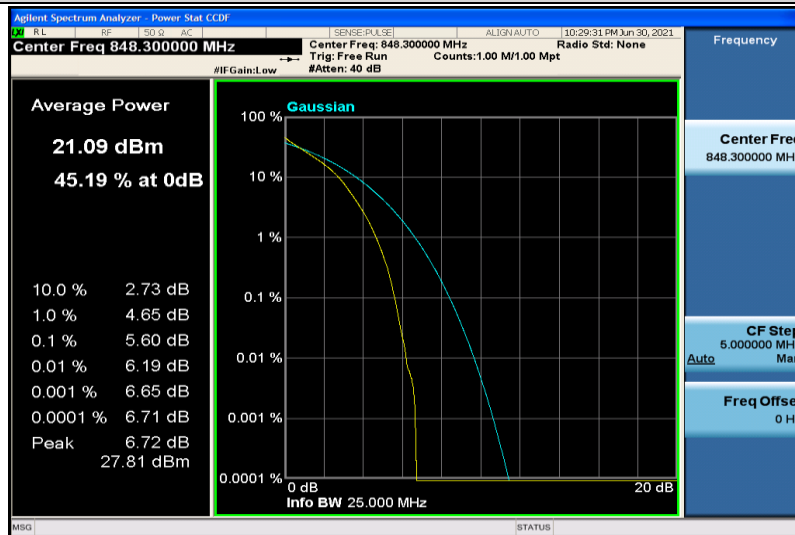

Test Graphs

Band5-1.4MHz-QPSK-20407-1RB#0

Band5-1.4MHz-QPSK-20407-6RB#0

Band5-1.4MHz-QPSK-20525-1RB#0

Band5-1.4MHz-QPSK-20525-6RB#0

Band5-1.4MHz-QPSK-20643-1RB#0

Band5-1.4MHz-QPSK-20643-6RB#0

Band5-1.4MHz-16QAM-20407-1RB#0