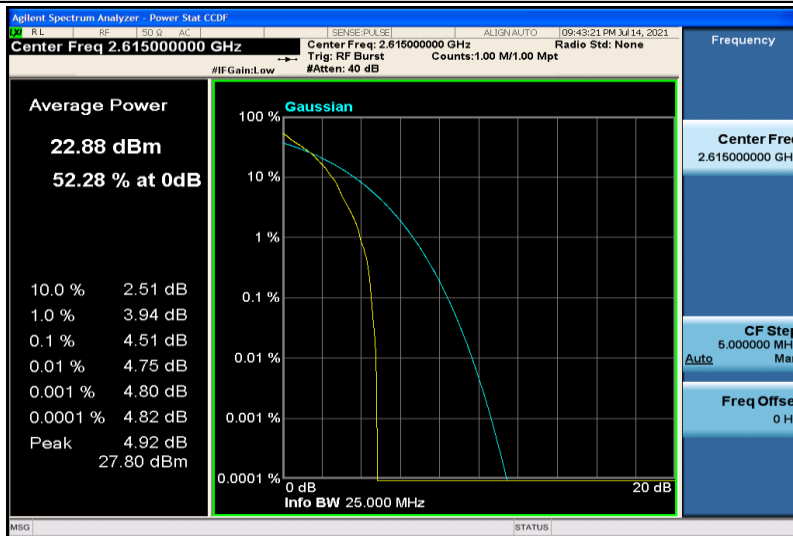

Band38-5MHz-16QAM-38225-25RB#0

Band38-10MHz-QPSK-37800-1RB#0

Band38-10MHz-QPSK-37800-50RB#0

Band38-10MHz-QPSK-38000-1RB#0

Band38-10MHz-QPSK-38000-50RB#0

Band38-10MHz-QPSK-38200-1RB#0

Band38-10MHz-QPSK-38200-50RB#0