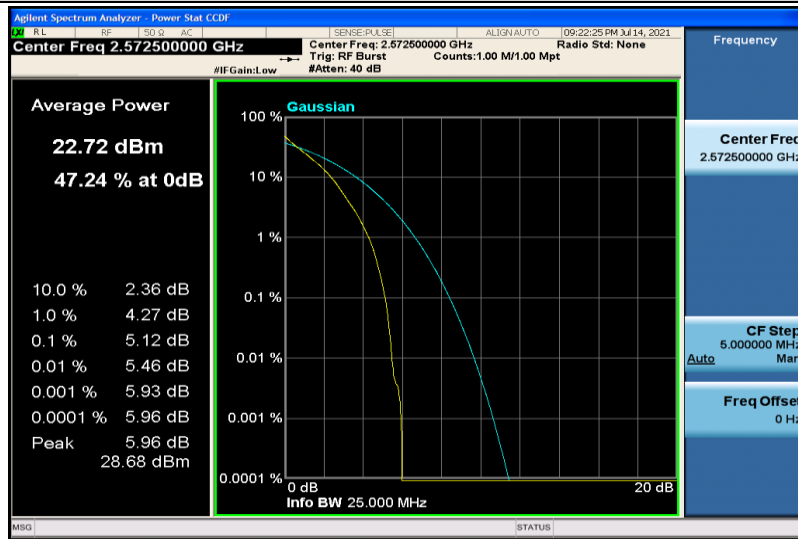

Band5-10MHz-16QAM-20525-50RB#0

Band5-10MHz-16QAM-20600-1RB#0

Band5-10MHz-16QAM-20600-50RB#0

Band38-5MHz-QPSK-37775-1RB#0

Band38-5MHz-QPSK-37775-25RB#0

Band38-5MHz-QPSK-38000-1RB#0

Band38-5MHz-QPSK-38000-25RB#0