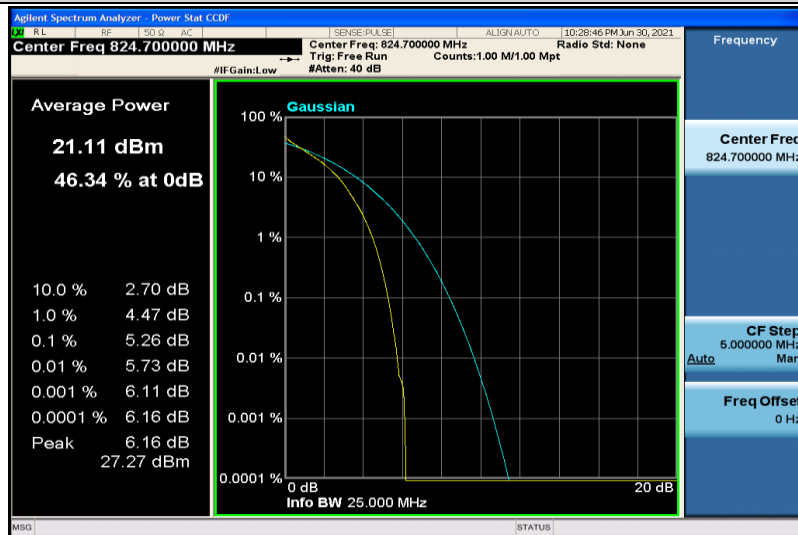

Band5-1.4MHz-QPSK-20407-6RB#0