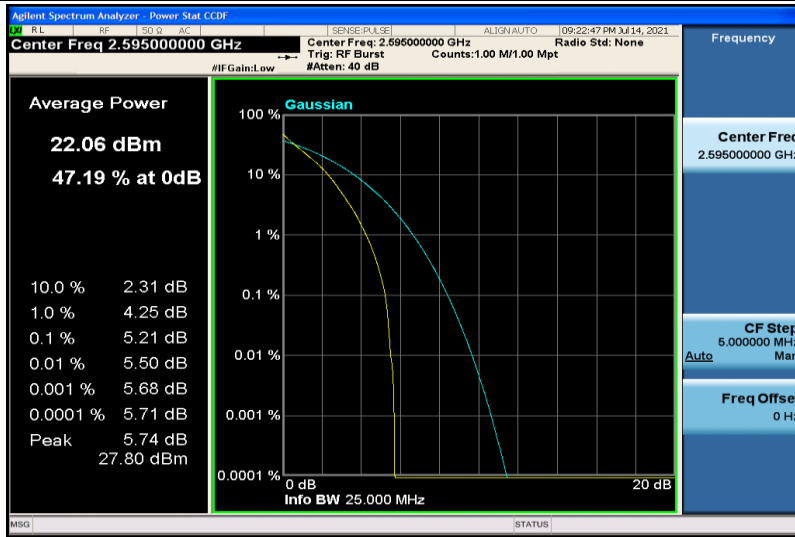

Band5-10MHz-16QAM-20525-50RB#0

Band5-10MHz-16QAM-20600-1RB#0

Band5-10MHz-16QAM-20600-50RB#0

Band38-5MHz-QPSK-37775-1RB#0

Band38-5MHz-QPSK-37775-25RB#0

Band38-5MHz-QPSK-38000-1RB#0

Band38-5MHz-QPSK-38000-25RB#0