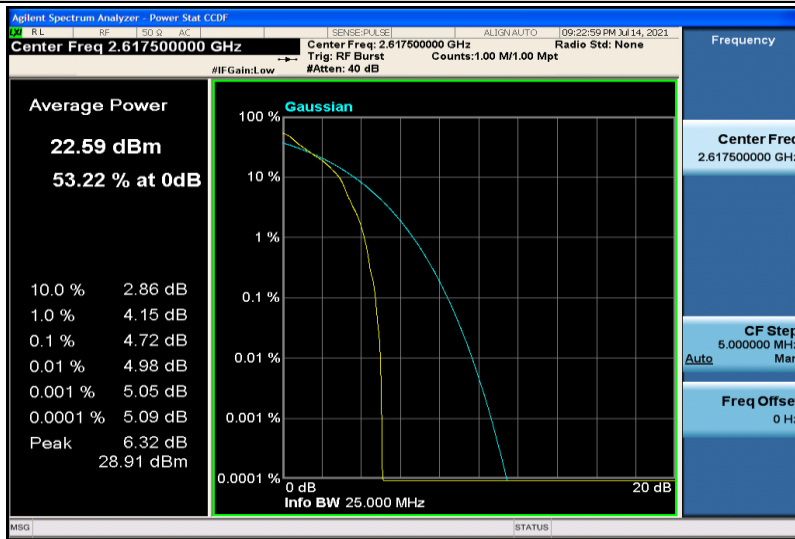

Band5-10MHz-16QAM-20525-50RB#0

Band5-10MHz-16QAM-20600-1RB#0

Band5-10MHz-16QAM-20600-50RB#0

Band38-5MHz-QPSK-37775-1RB#0

Band38-5MHz-QPSK-37775-25RB#0

Band38-5MHz-QPSK-38000-1RB#0

Band38-5MHz-QPSK-38000-25RB#0