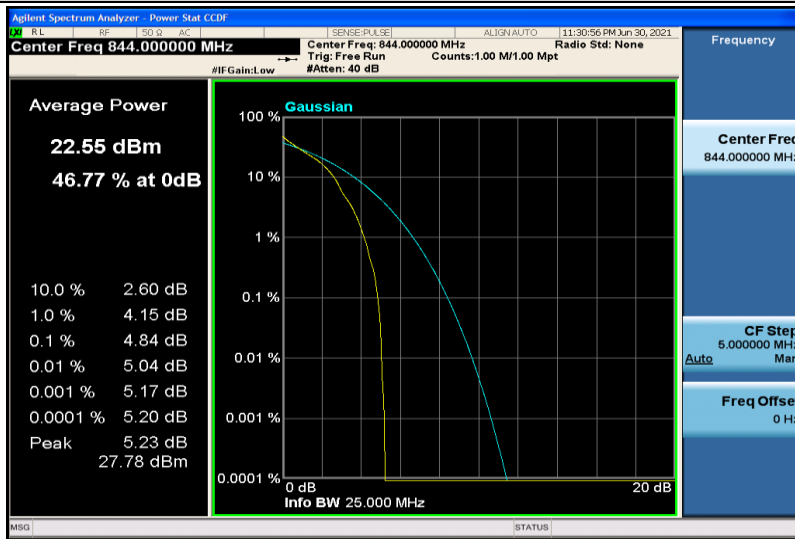

Band5-10MHz-QPSK-20600-1RB#0