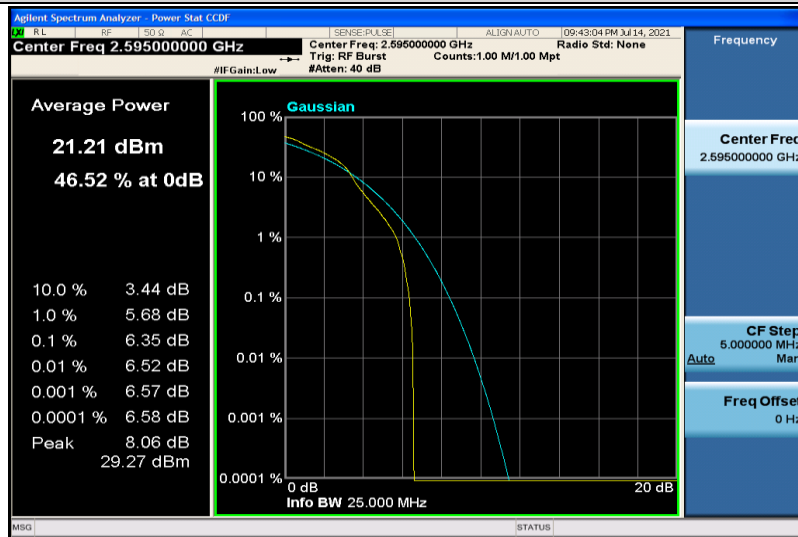

Band38-10MHz-16QAM-38000-1RB#0