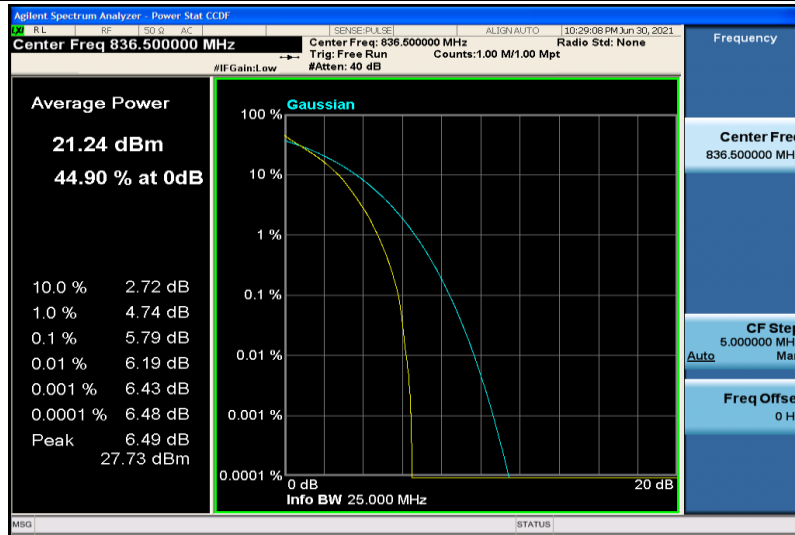

Test Graphs

Band5-1.4MHz-QPSK-20407-1RB#0

Band5-1.4MHz-QPSK-20407-6RB#0

Band5-1.4MHz-QPSK-20525-1RB#0

Band5-1.4MHz-QPSK-20525-6RB#0

Band5-1.4MHz-QPSK-20643-1RB#0

Band5-1.4MHz-QPSK-20643-6RB#0

Band5-1.4MHz-16QAM-20407-1RB#0