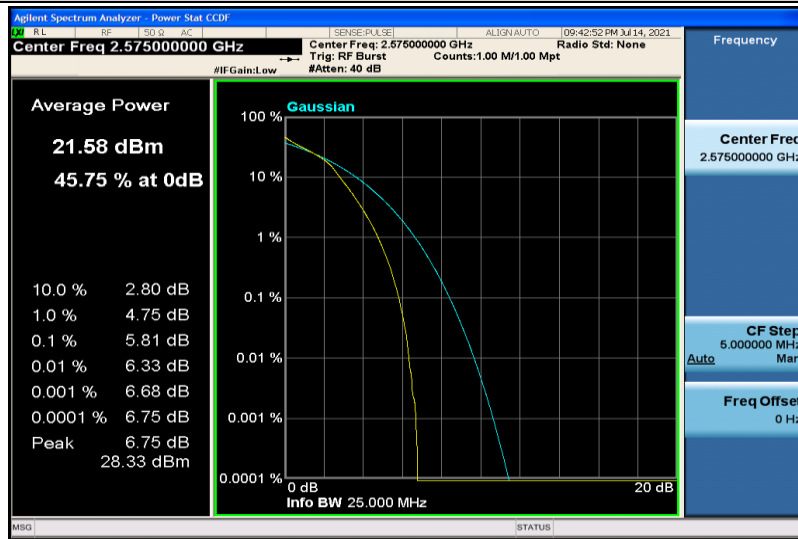

Band38-10MHz-16QAM-37800-50RB#0