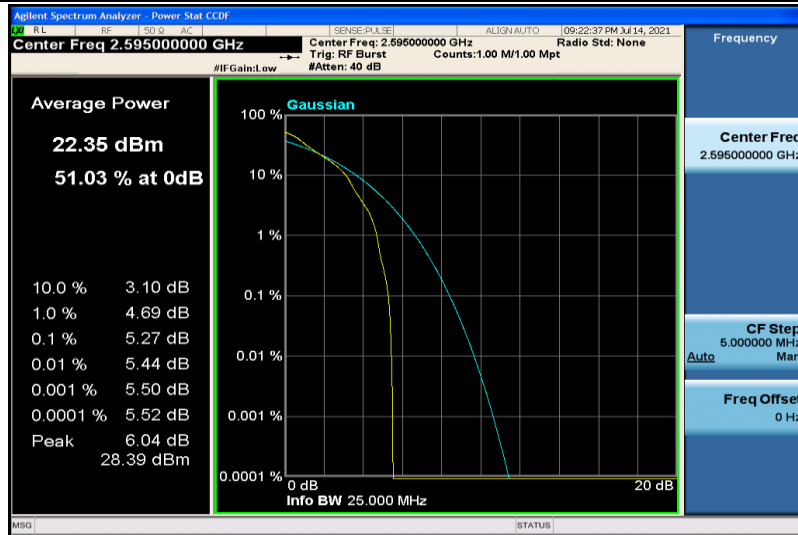

Band5-10MHz-16QAM-20525-50RB#0

Band5-10MHz-16QAM-20600-1RB#0

Band5-10MHz-16QAM-20600-50RB#0

Band38-5MHz-QPSK-37775-1RB#0

Band38-5MHz-QPSK-37775-25RB#0

Band38-5MHz-QPSK-38000-1RB#0

Band38-5MHz-QPSK-38000-25RB#0