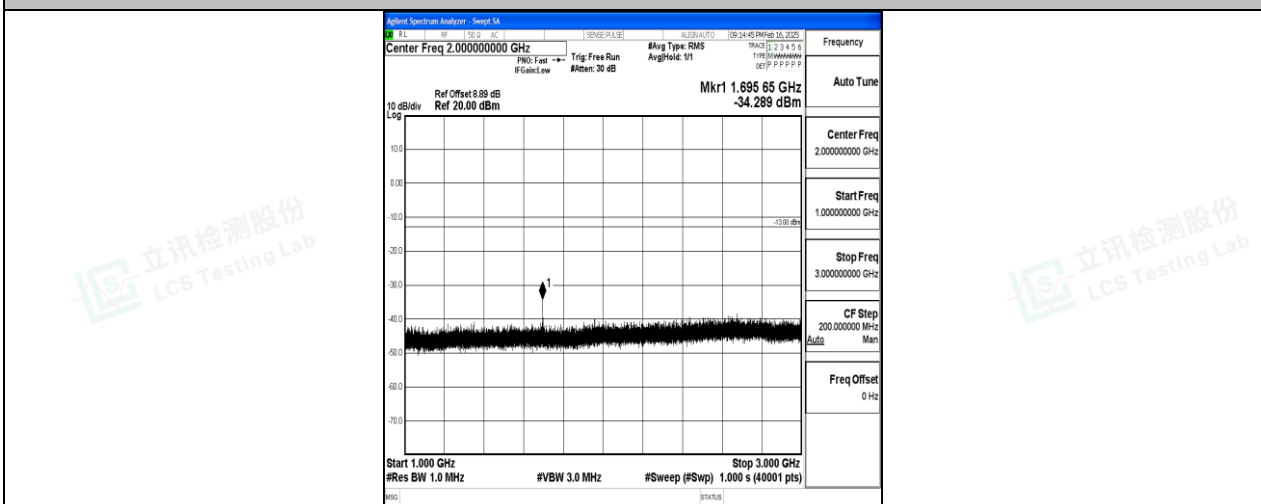

Band5\_1.4MHz\_QPSK\_20643\_1RB#0\_0.009~0.15\_0.009~0.15

Band5\_1.4MHz\_QPSK\_20643\_1RB#0\_0.15~30\_0.15~30

Band5\_1.4MHz\_QPSK\_20643\_1RB#0\_30~1000\_30~1000

Band5\_1.4MHz\_QPSK\_20643\_1RB#0\_1000~3000\_1000~3000