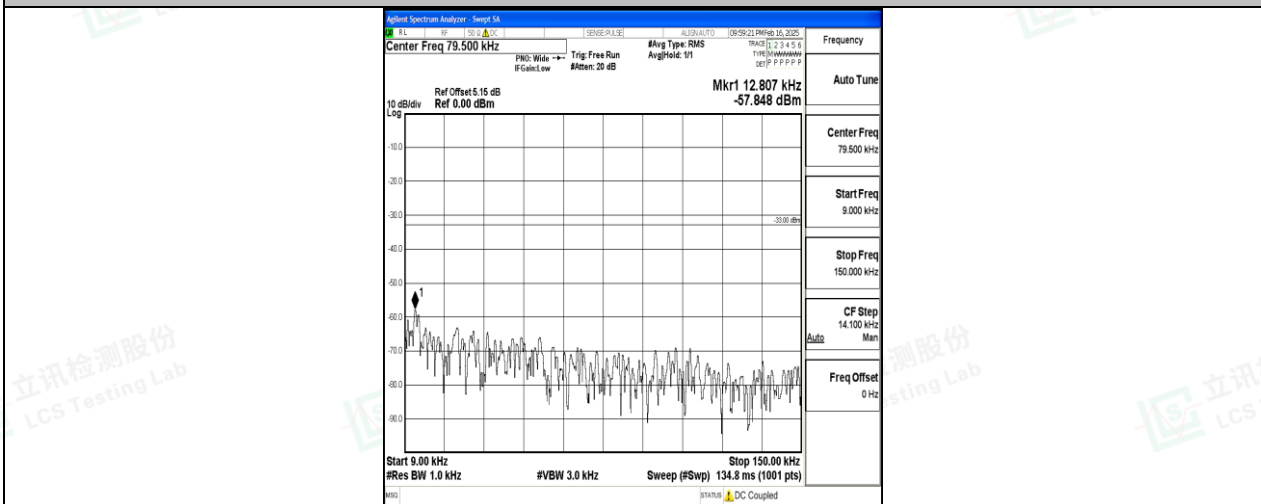

Band5_5MHz_QPSK_20525_1RB#0_0.009~0.15_0.009~0.15