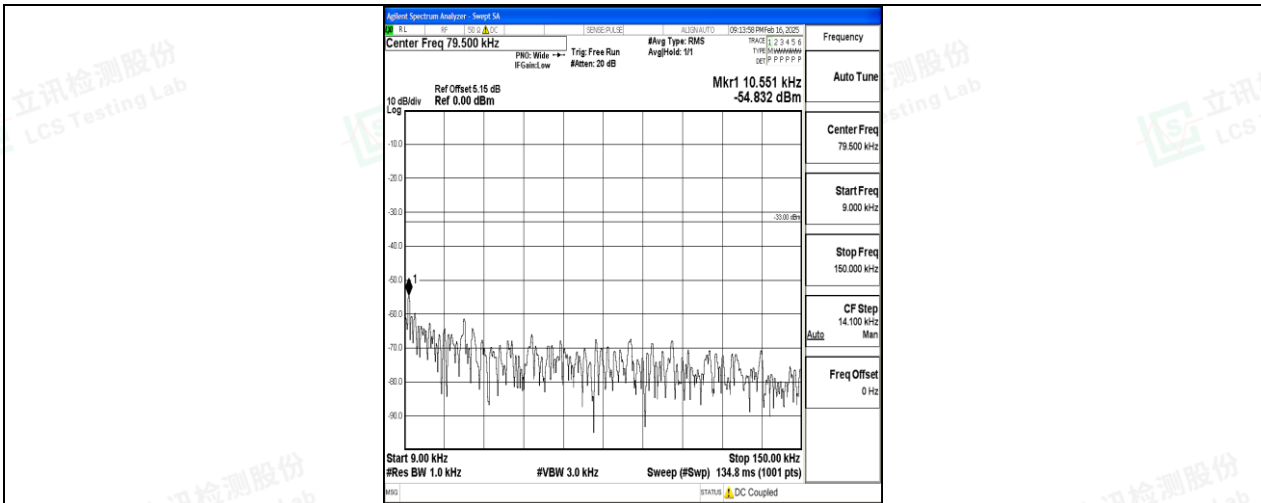

Band5\_1.4MHz\_QPSK\_20525\_1RB#0\_30~1000\_30~1000

Band5\_1.4MHz\_QPSK\_20525\_1RB#0\_1000~3000\_1000~3000

Band5\_1.4MHz\_QPSK\_20525\_1RB#0\_3000~10000\_3000~10000

Band5\_1.4MHz\_16QAM\_20525\_1RB#0\_0.009~0.15\_0.009~0.15