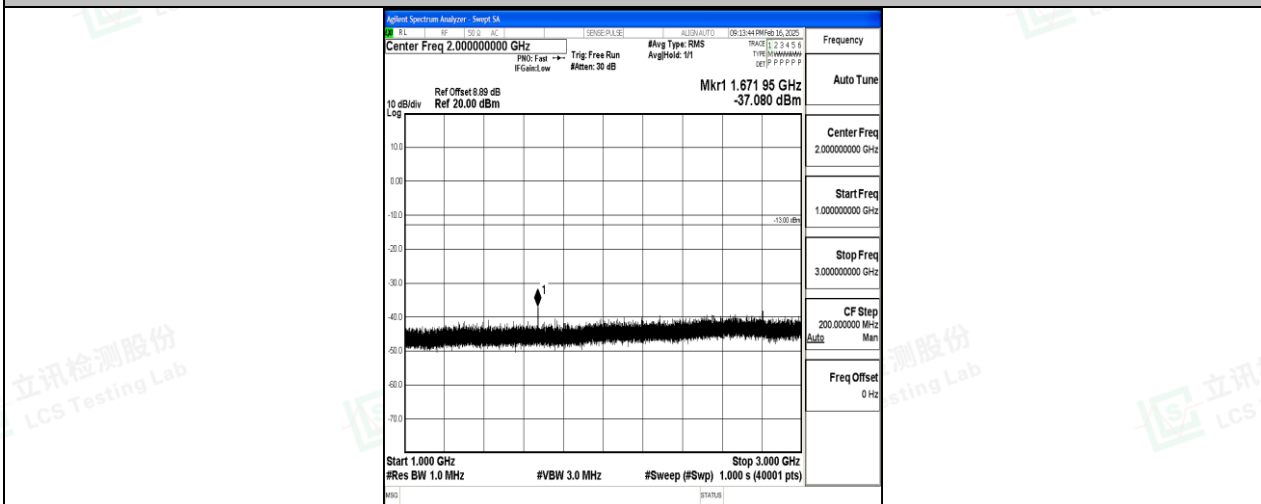

Band5_1.4MHz_QPSK_20525_1RB#0_1000~3000_1000~3000