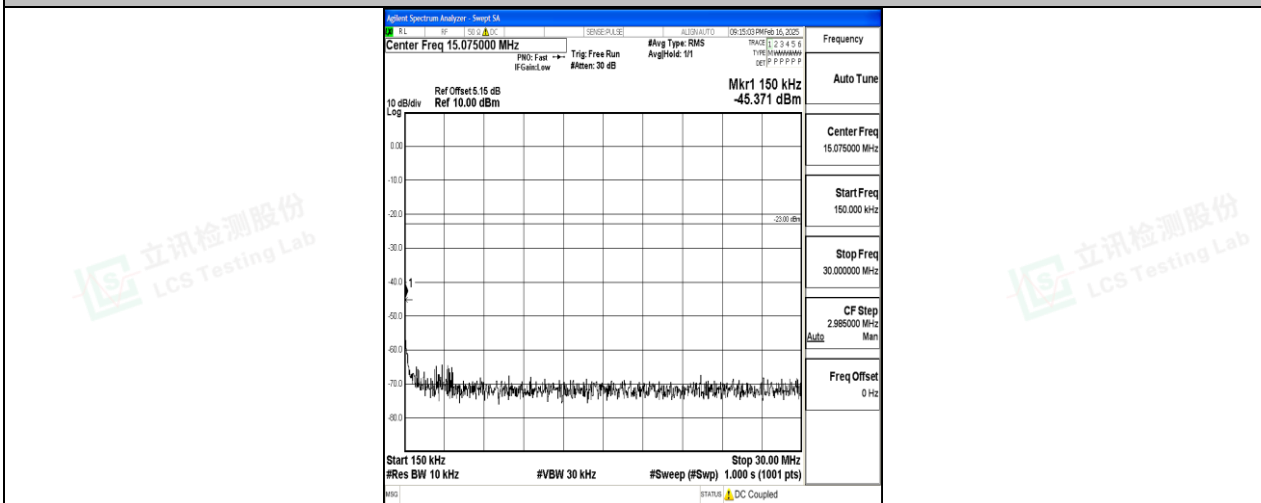

Band5_1.4MHz_16QAM_20643_1RB#0_0.15~30_0.15~30