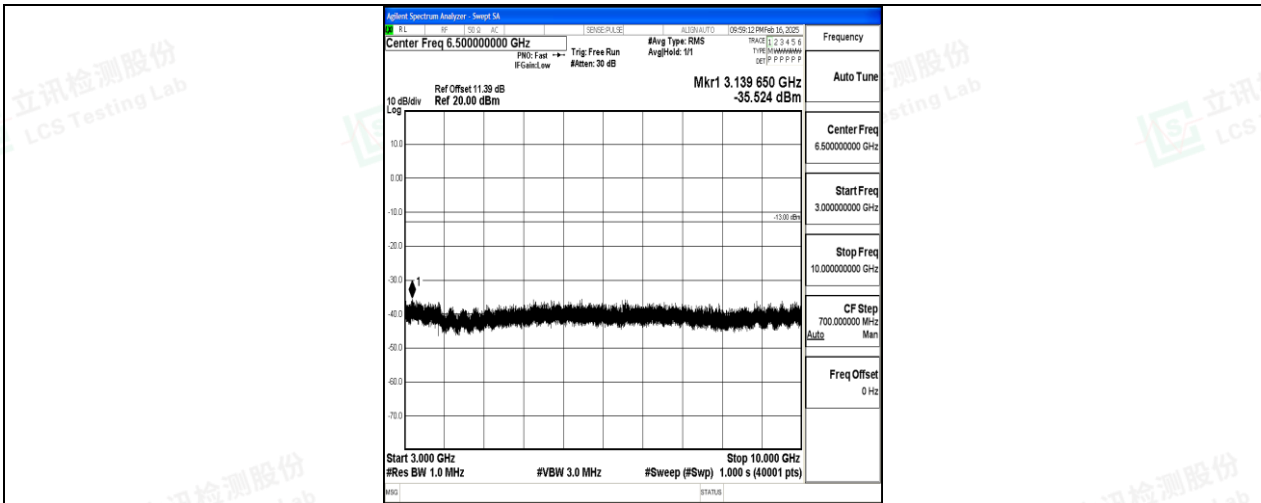

Band5_5MHz_16QAM_20425_1RB#0_3000~10000_3000~10000