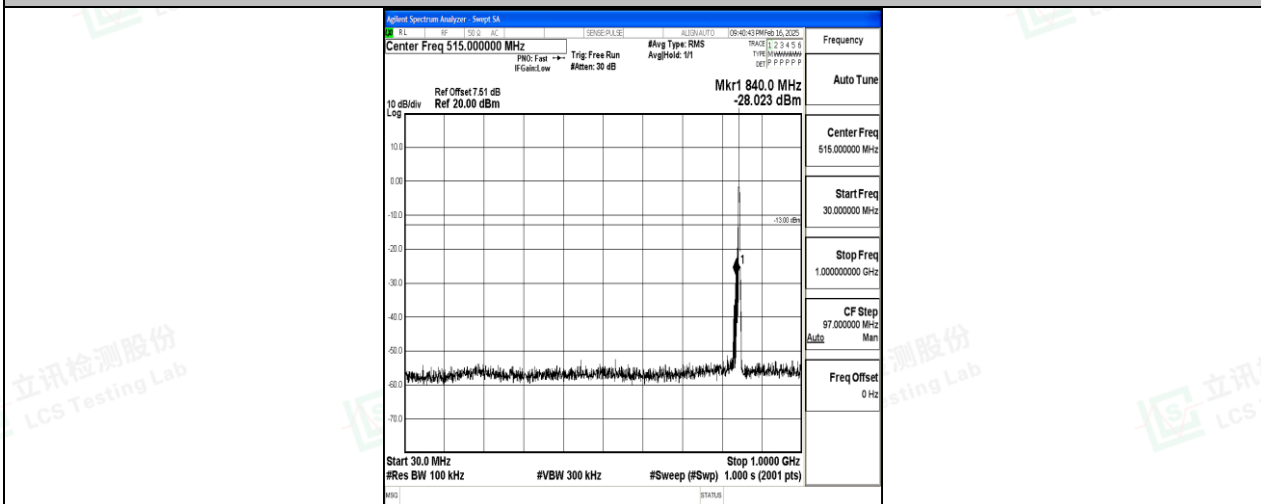

Band5\_3MHz\_16QAM\_20525\_1RB#0\_1000~3000\_1000~3000

Band5\_3MHz\_16QAM\_20525\_1RB#0\_3000~10000\_3000~10000

Band5\_3MHz\_QPSK\_20635\_1RB#0\_0.009~0.15\_0.009~0.15

Band5\_3MHz\_QPSK\_20635\_1RB#0\_0.15~30\_0.15~30