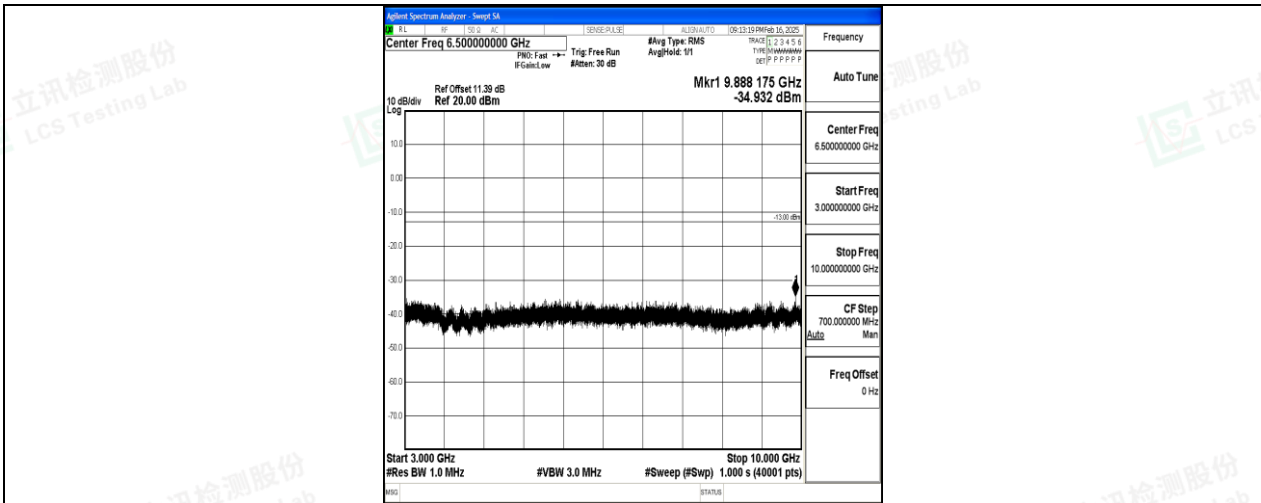

Band5_1.4MHz_16QAM_20407_1RB#0_3000~10000_3000~10000