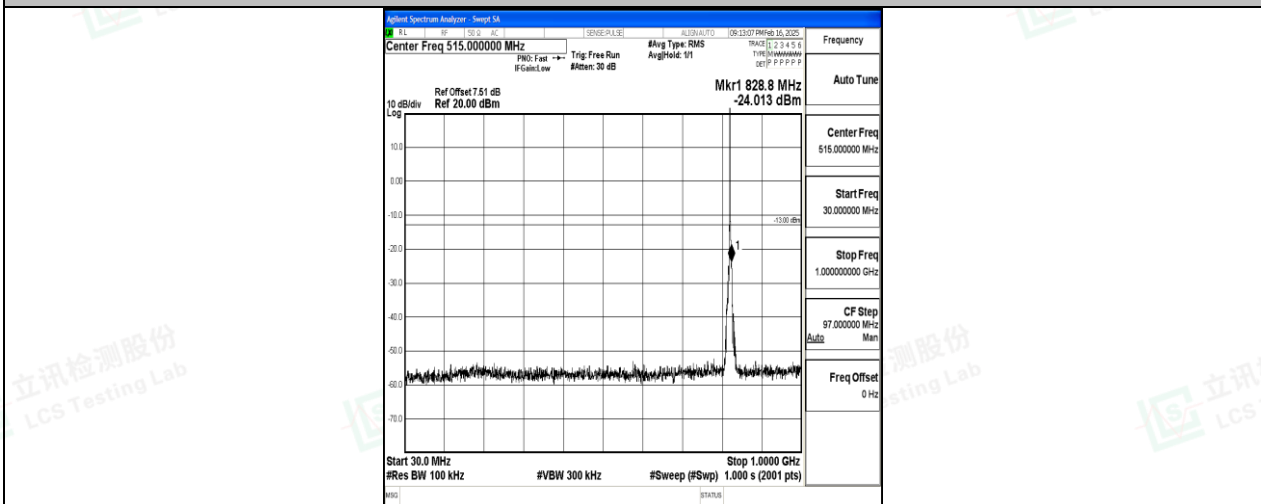

Band5\_1.4MHz\_QPSK\_20407\_1RB#0\_3000~10000\_3000~10000

Band5\_1.4MHz\_16QAM\_20407\_1RB#0\_0.009~0.15\_0.009~0.15

Band5\_1.4MHz\_16QAM\_20407\_1RB#0\_0.15~30\_0.15~30

Band5\_1.4MHz\_16QAM\_20407\_1RB#0\_30~1000\_30~1000