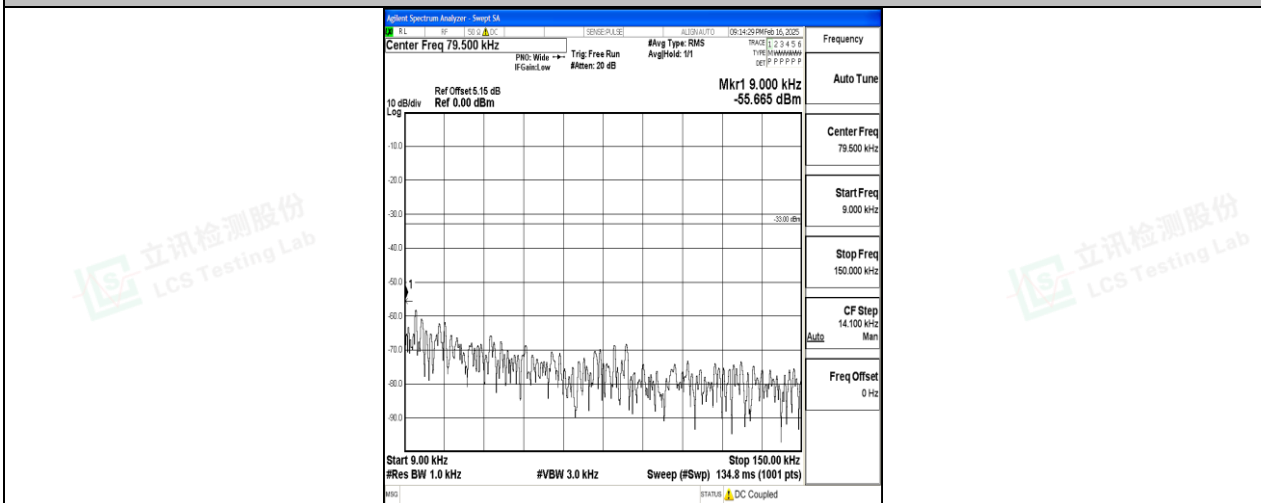

Band5\_1.4MHz\_16QAM\_20525\_1RB#0\_0.15~30\_0.15~30

Band5\_1.4MHz\_16QAM\_20525\_1RB#0\_30~1000\_30~1000

Band5\_1.4MHz\_16QAM\_20525\_1RB#0\_1000~3000\_1000~3000

Band5\_1.4MHz\_16QAM\_20525\_1RB#0\_3000~10000\_3000~10000