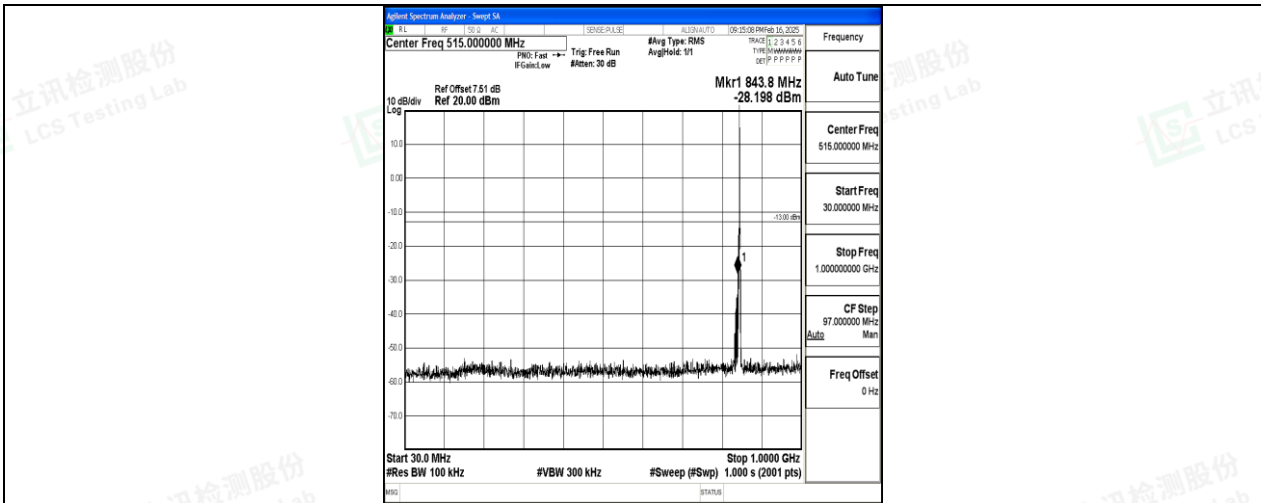

Band5\_1.4MHz\_QPSK\_20643\_1RB#0\_3000~10000\_3000~10000

Band5\_1.4MHz\_16QAM\_20643\_1RB#0\_0.009~0.15\_0.009~0.15

Band5\_1.4MHz\_16QAM\_20643\_1RB#0\_0.15~30\_0.15~30

Band5\_1.4MHz\_16QAM\_20643\_1RB#0\_30~1000\_30~1000