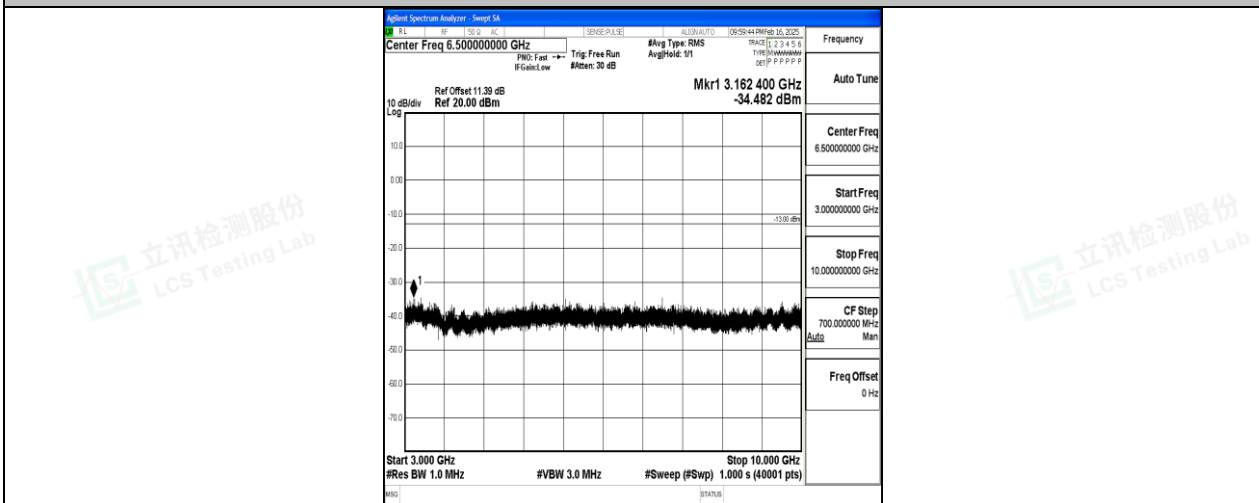

Band5_5MHz_QPSK_20525_1RB#0_3000~10000_3000~10000