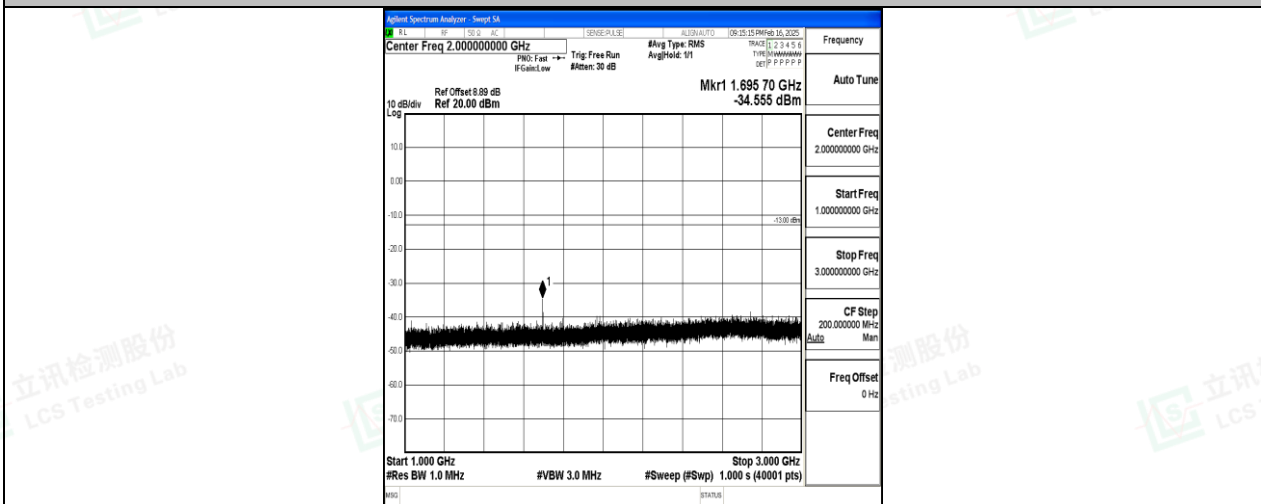

Band5\_1.4MHz\_QPSK\_20643\_1RB#0\_3000~10000\_3000~10000

Band5\_1.4MHz\_16QAM\_20643\_1RB#0\_0.009~0.15\_0.009~0.15

Band5\_1.4MHz\_16QAM\_20643\_1RB#0\_0.15~30\_0.15~30

Band5\_1.4MHz\_16QAM\_20643\_1RB#0\_30~1000\_30~1000