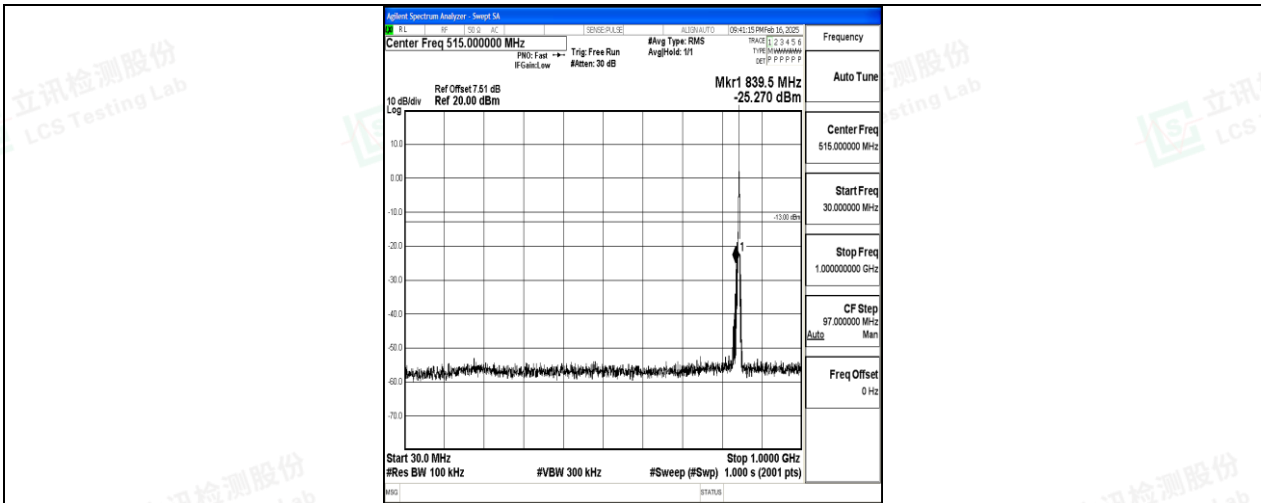

Band5_3MHz_16QAM_20635_1RB#0_30~1000_30~1000