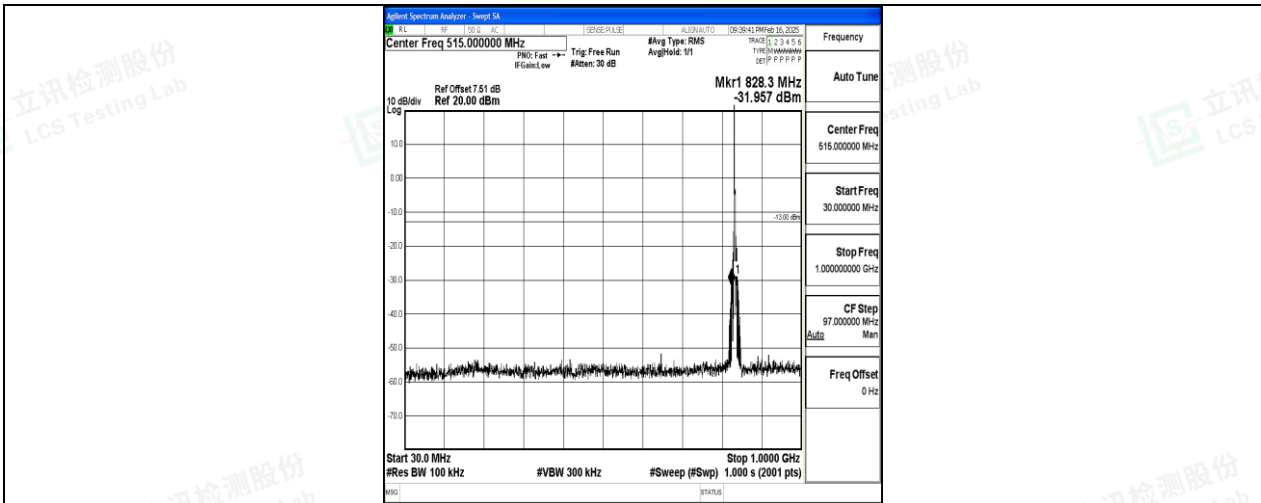

Band5_3MHz_QPSK_20525_1RB#0_30~1000_30~1000