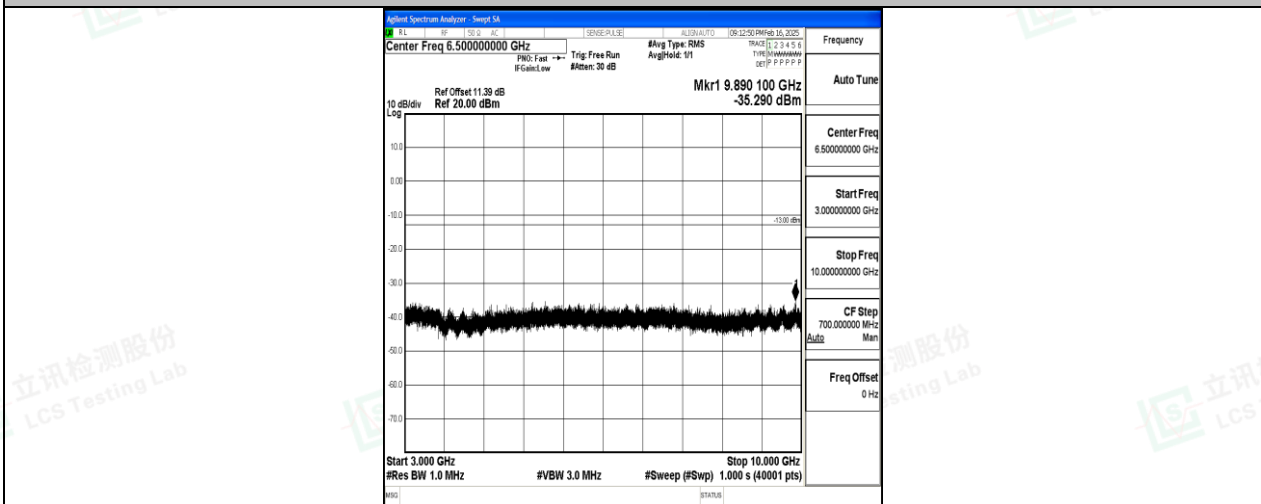

### Test Graphs

Band5\_1.4MHz\_QPSK\_20407\_1RB#0\_0.009~0.15\_0.009~0.15

Band5\_1.4MHz\_QPSK\_20407\_1RB#0\_0.15~30\_0.15~30

Band5\_1.4MHz\_QPSK\_20407\_1RB#0\_30~1000\_30~1000

Band5\_1.4MHz\_QPSK\_20407\_1RB#0\_1000~3000\_1000~3000