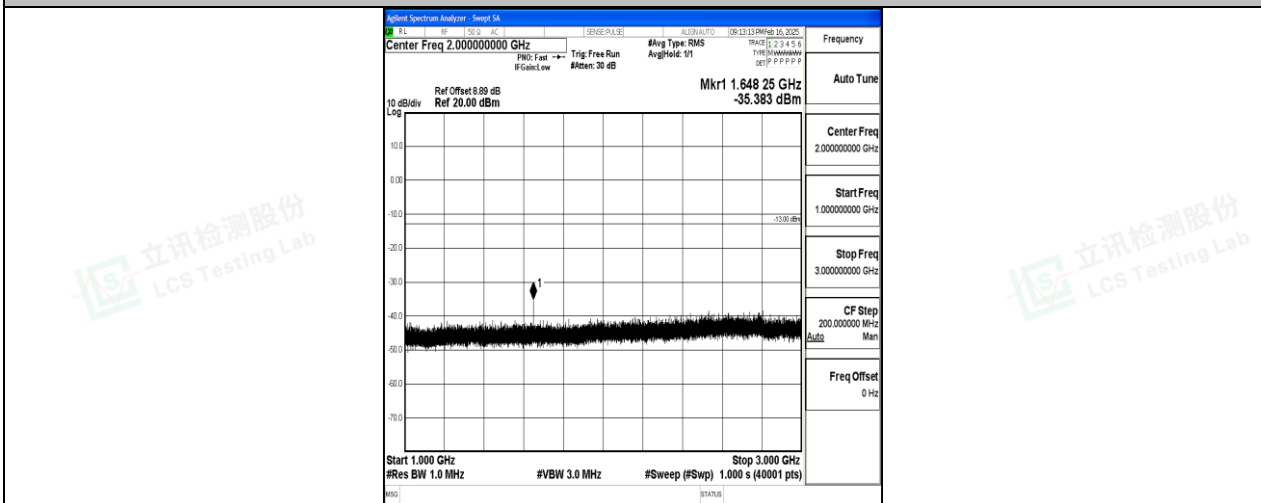

Band5\_1.4MHz\_QPSK\_20407\_1RB#0\_3000~10000\_3000~10000

Band5\_1.4MHz\_16QAM\_20407\_1RB#0\_0.009~0.15\_0.009~0.15

Band5\_1.4MHz\_16QAM\_20407\_1RB#0\_0.15~30\_0.15~30

Band5\_1.4MHz\_16QAM\_20407\_1RB#0\_30~1000\_30~1000