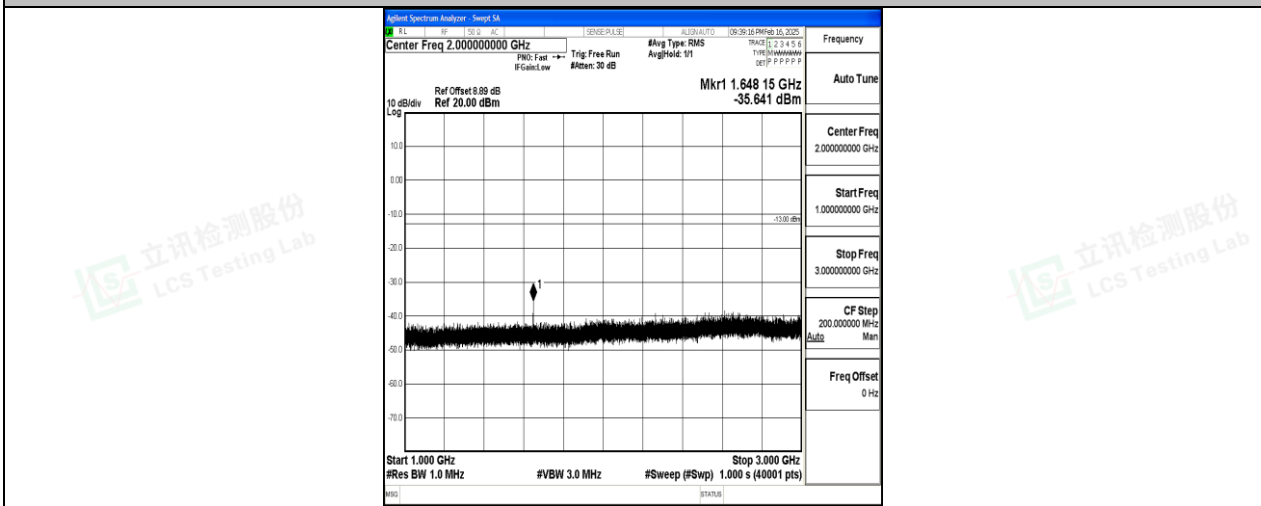

Band5_3MHz_16QAM_20415_1RB#0_1000~3000_1000~3000