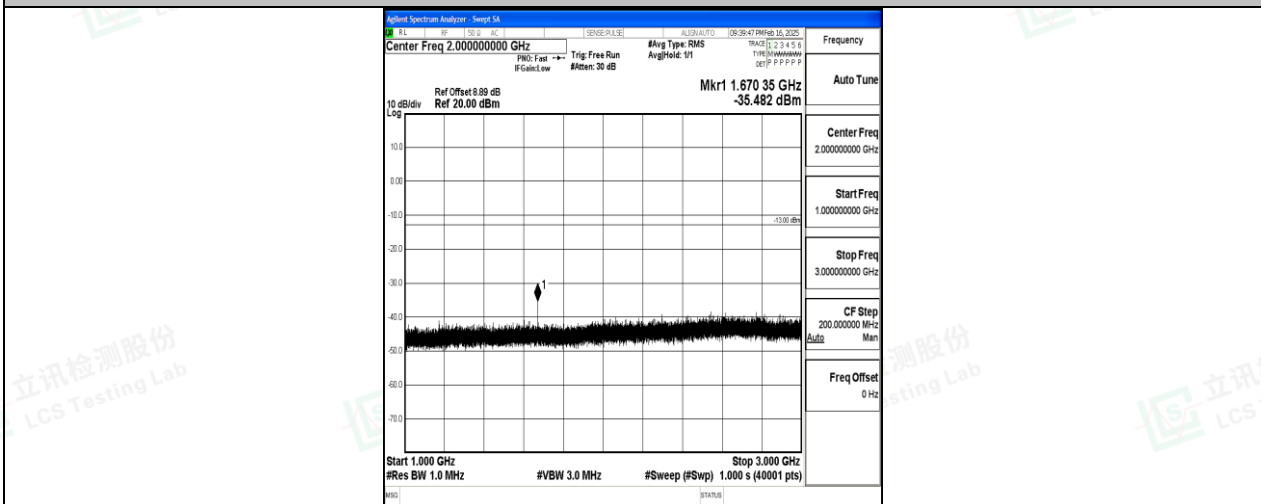

Band5\_3MHz\_QPSK\_20525\_1RB#0\_0.009~0.15\_0.009~0.15

Band5\_3MHz\_QPSK\_20525\_1RB#0\_0.15~30\_0.15~30

Band5\_3MHz\_QPSK\_20525\_1RB#0\_30~1000\_30~1000

Band5\_3MHz\_QPSK\_20525\_1RB#0\_1000~3000\_1000~3000