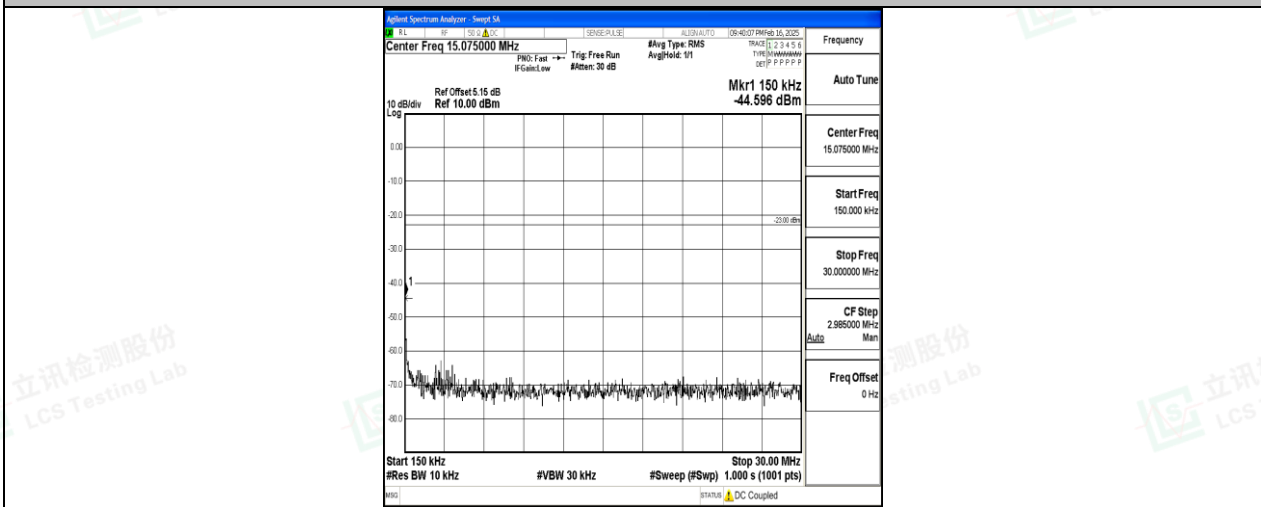

Band5_3MHz_16QAM_20525_1RB#0_0.15~30_0.15~30