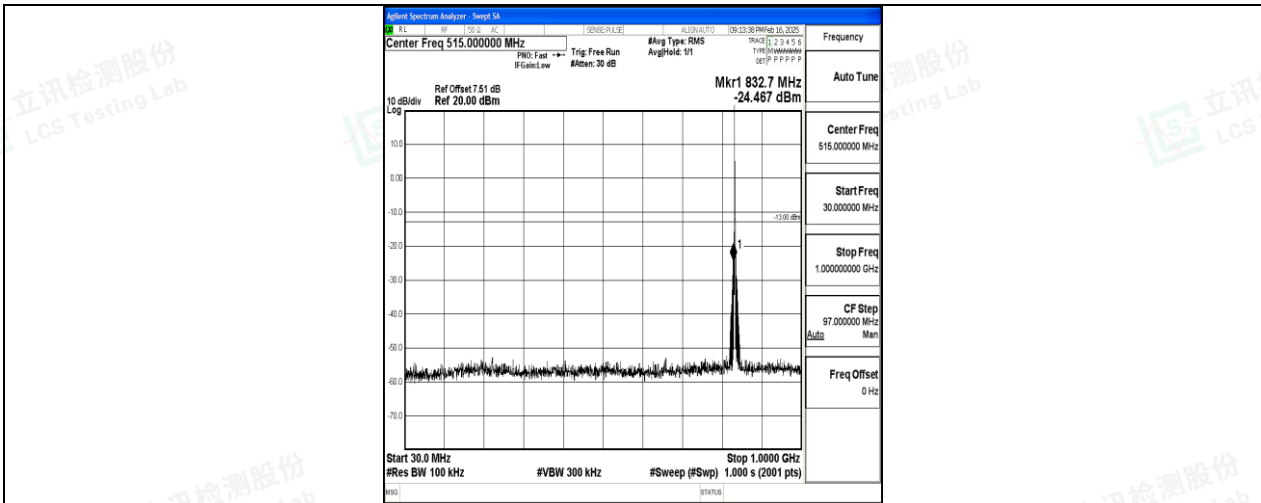

Band5\_1.4MHz\_16QAM\_20407\_1RB#0\_1000~3000\_1000~3000

Band5\_1.4MHz\_16QAM\_20407\_1RB#0\_3000~10000\_3000~10000

Band5\_1.4MHz\_QPSK\_20525\_1RB#0\_0.009~0.15\_0.009~0.15

Band5\_1.4MHz\_QPSK\_20525\_1RB#0\_0.15~30\_0.15~30