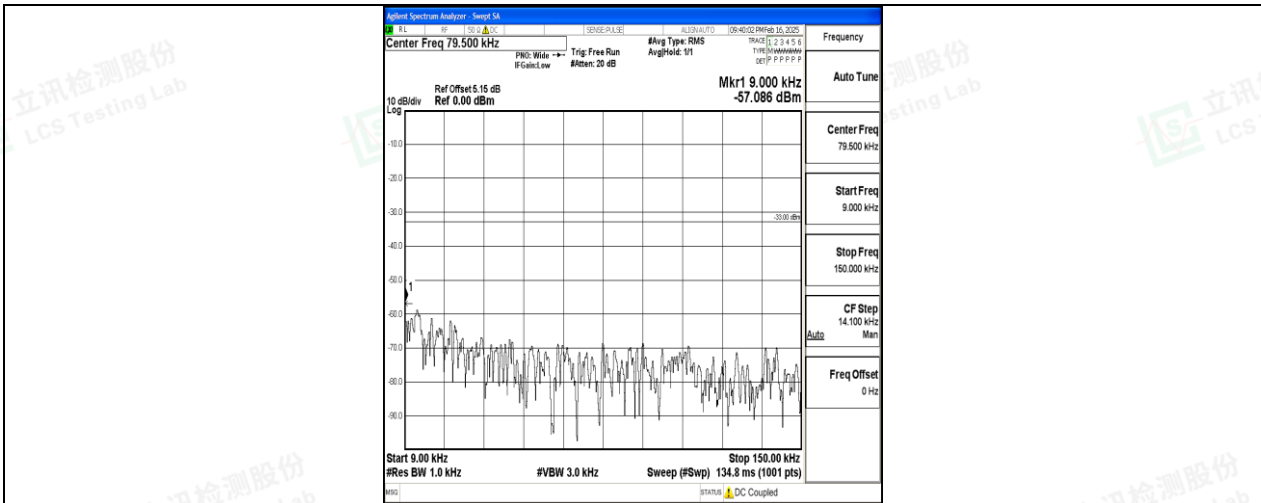

Band5_3MHz_16QAM_20525_1RB#0_0.009~0.15_0.009~0.15