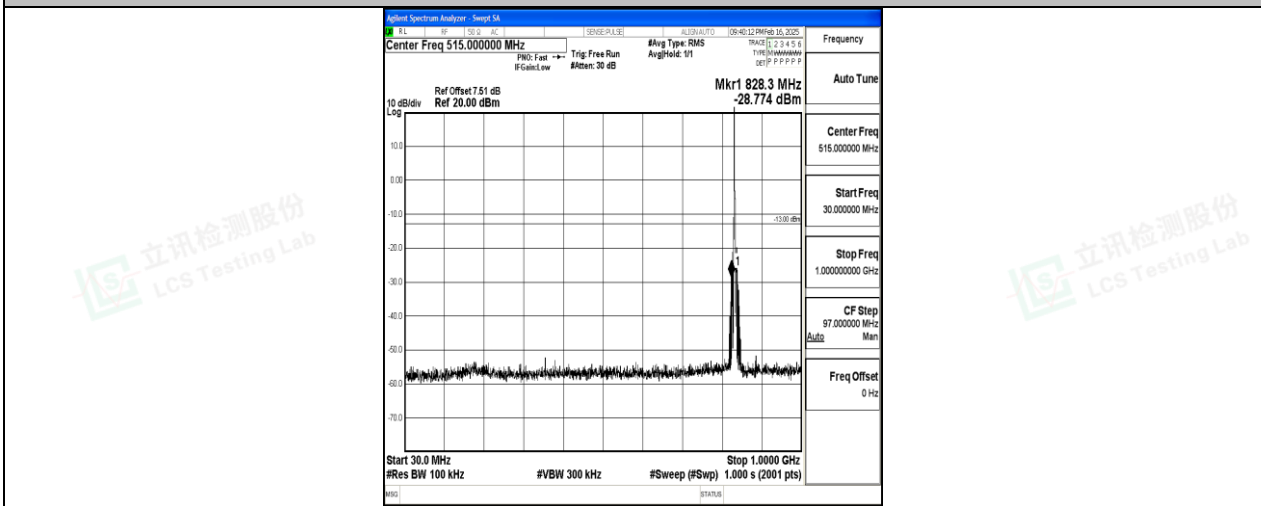

Band5\_3MHz\_QPSK\_20525\_1RB#0\_3000~10000\_3000~10000

Band5\_3MHz\_16QAM\_20525\_1RB#0\_0.009~0.15\_0.009~0.15

Band5\_3MHz\_16QAM\_20525\_1RB#0\_0.15~30\_0.15~30

Band5\_3MHz\_16QAM\_20525\_1RB#0\_30~1000\_30~1000