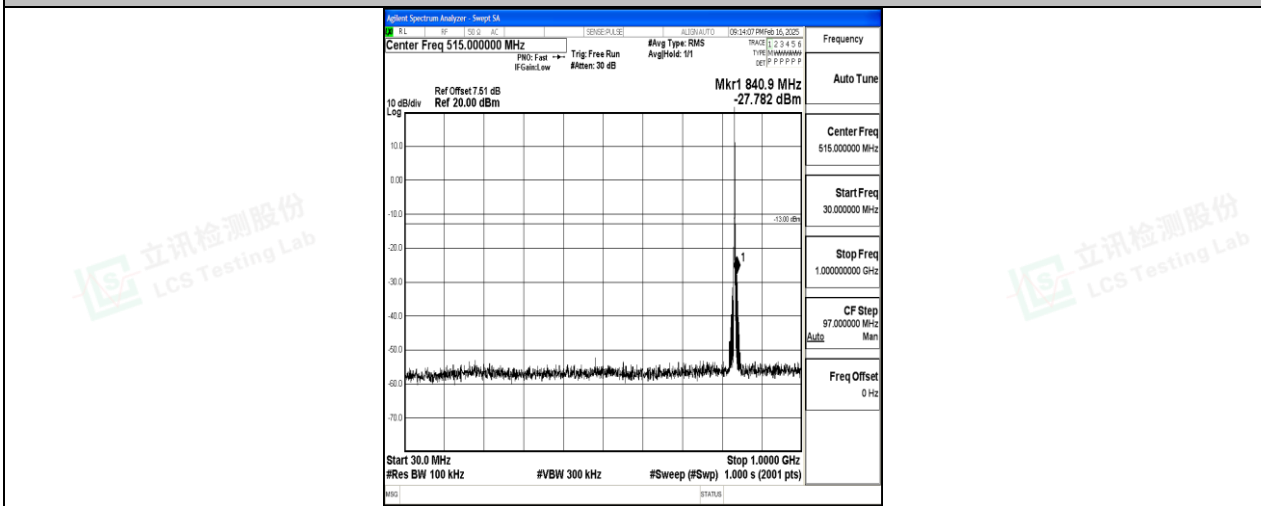

Band5_1.4MHz_16QAM_20525_1RB#0_30~1000_30~1000