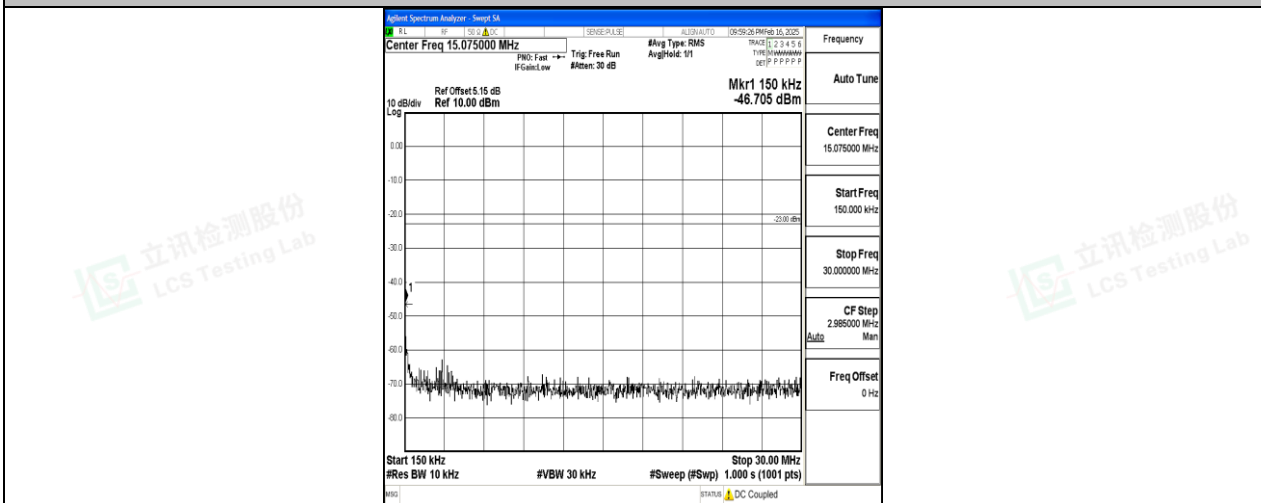

Band5\_5MHz\_16QAM\_20425\_1RB#0\_1000~3000\_1000~3000

Band5\_5MHz\_16QAM\_20425\_1RB#0\_3000~10000\_3000~10000

Band5\_5MHz\_QPSK\_20525\_1RB#0\_0.009~0.15\_0.009~0.15

Band5\_5MHz\_QPSK\_20525\_1RB#0\_0.15~30\_0.15~30