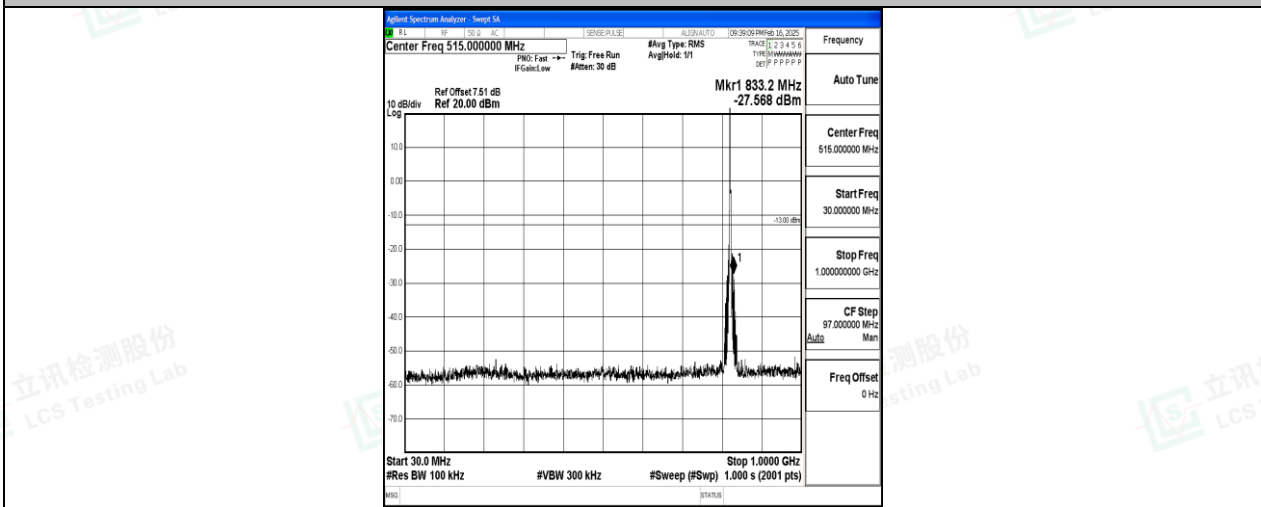

Band5_3MHz_16QAM_20415_1RB#0_30~1000_30~1000