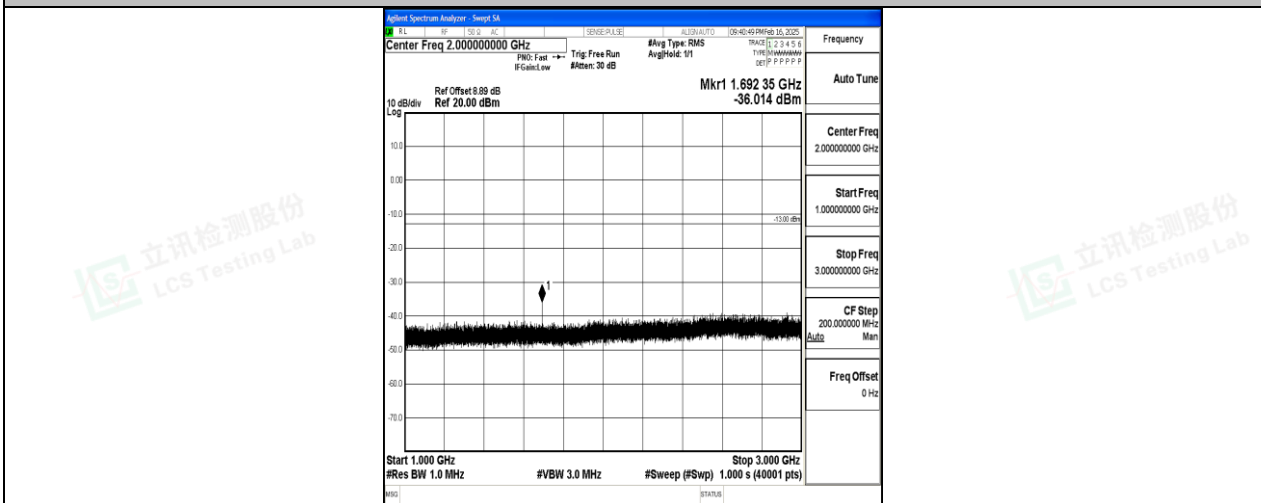

Band5_3MHz_QPSK_20635_1RB#0_1000~3000_1000~3000