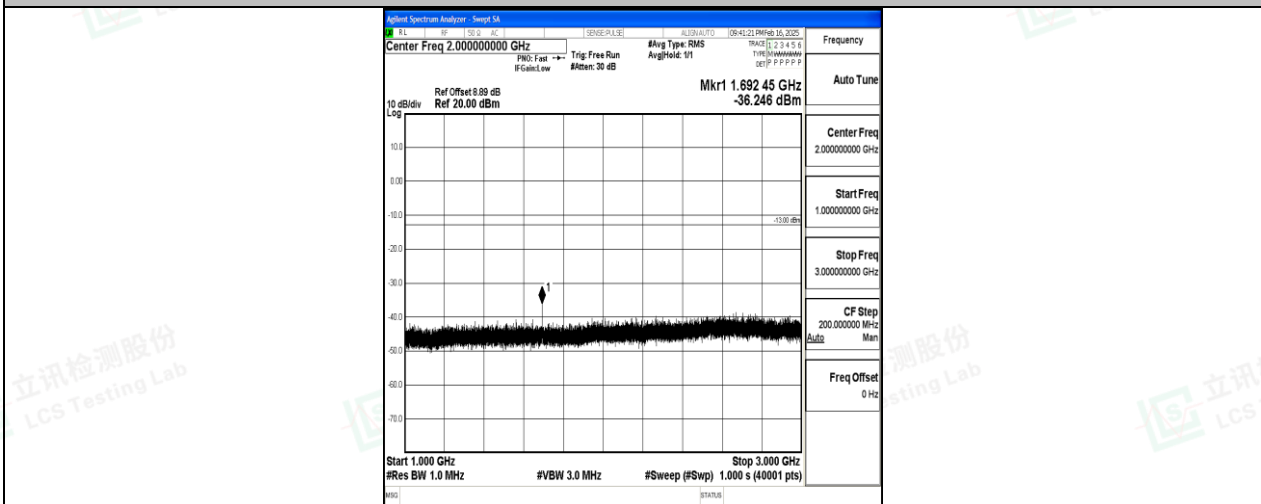

Band5_3MHz_16QAM_20635_1RB#0_1000~3000_1000~3000