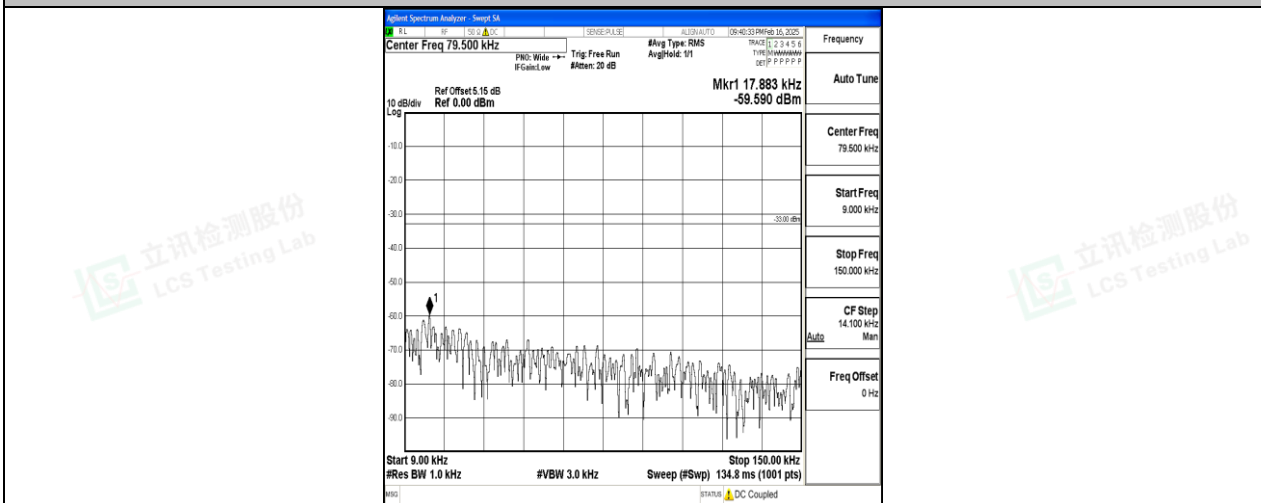

Band5_3MHz_QPSK_20635_1RB#0_0.009~0.15_0.009~0.15