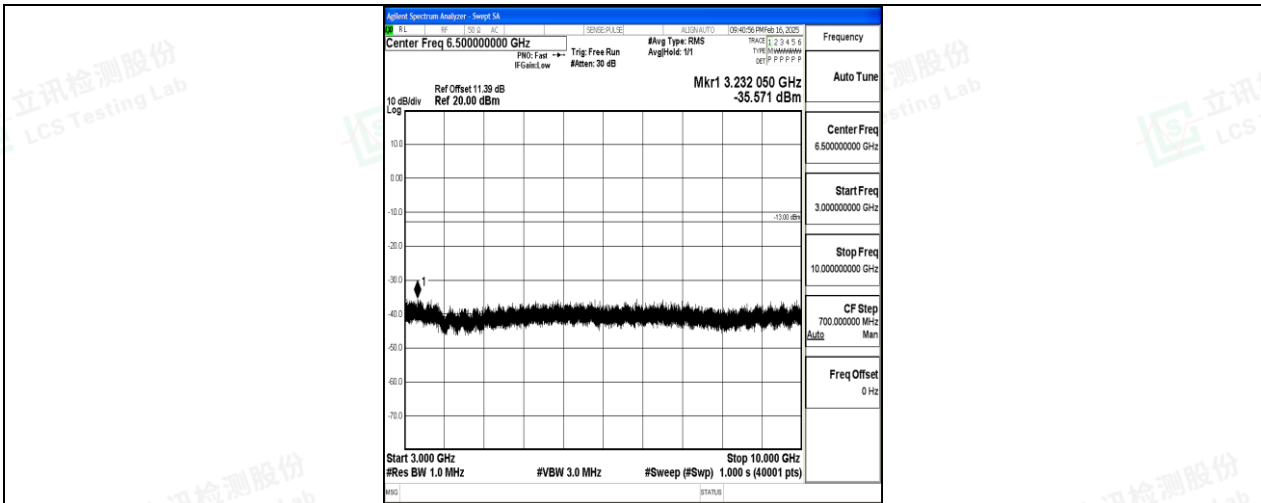

Band5_3MHz_QPSK_20635_1RB#0_3000~10000_3000~10000