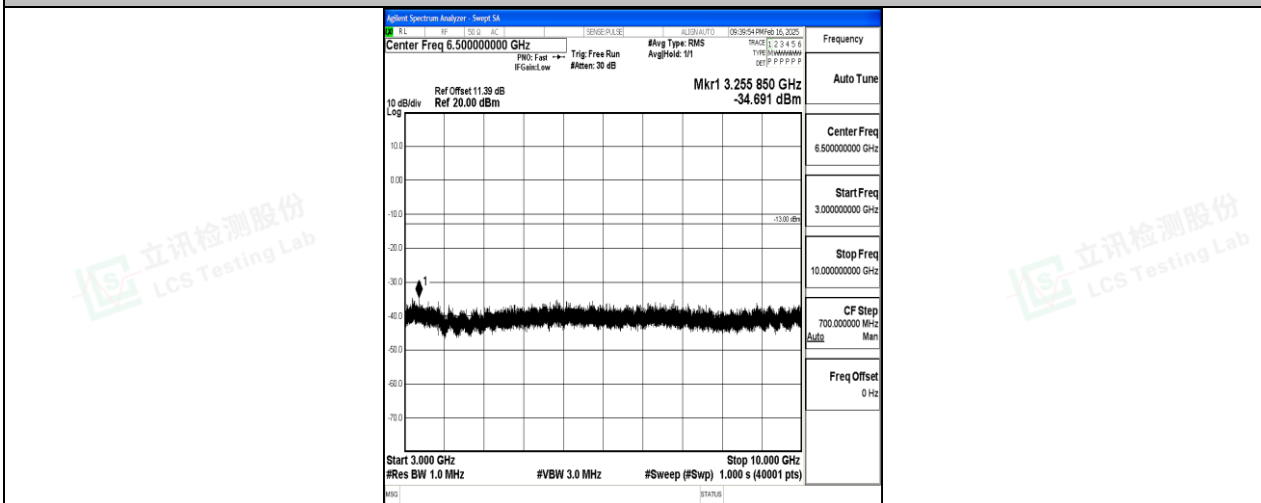

Band5\_3MHz\_QPSK\_20525\_1RB#0\_0.009~0.15\_0.009~0.15

Band5\_3MHz\_QPSK\_20525\_1RB#0\_0.15~30\_0.15~30

Band5\_3MHz\_QPSK\_20525\_1RB#0\_30~1000\_30~1000

Band5\_3MHz\_QPSK\_20525\_1RB#0\_1000~3000\_1000~3000