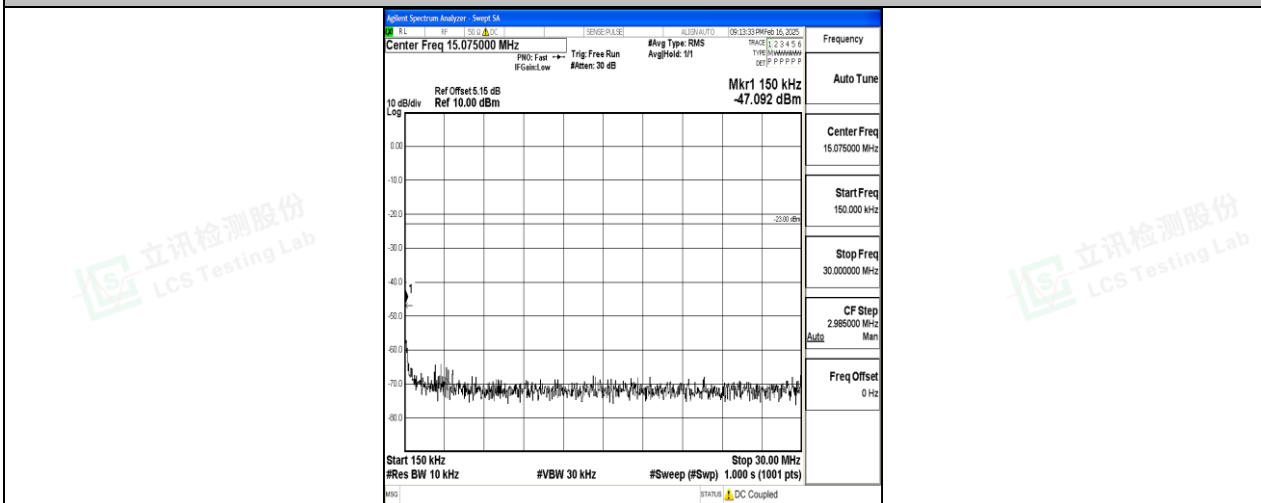

Band5\_1.4MHz\_16QAM\_20407\_1RB#0\_1000~3000\_1000~3000

Band5\_1.4MHz\_16QAM\_20407\_1RB#0\_3000~10000\_3000~10000

Band5\_1.4MHz\_QPSK\_20525\_1RB#0\_0.009~0.15\_0.009~0.15

Band5\_1.4MHz\_QPSK\_20525\_1RB#0\_0.15~30\_0.15~30