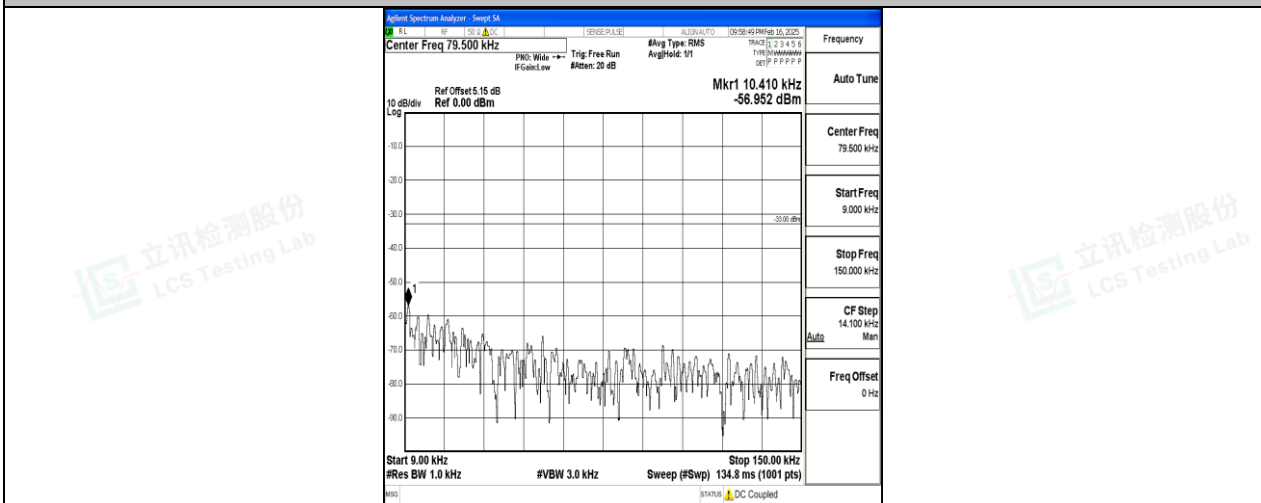

Band5_5MHz_16QAM_20425_1RB#0_0.009~0.15_0.009~0.15