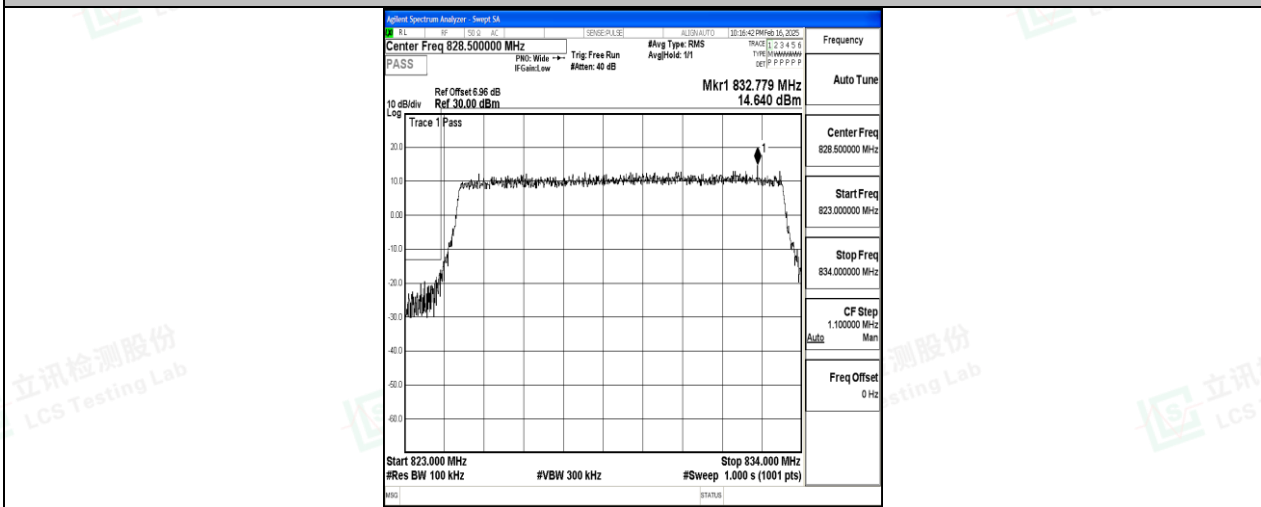

Band5\_10MHz\_QPSK\_20450\_50RB#0

Band5\_10MHz\_16QAM\_20450\_50RB#0

Band5\_10MHz\_QPSK\_20600\_50RB#0

Band5\_10MHz\_16QAM\_20600\_50RB#0

Band5\_3MHz\_16QAM\_20415\_15RB#0\_Final1

## E.5 Conducted Spurious Emission