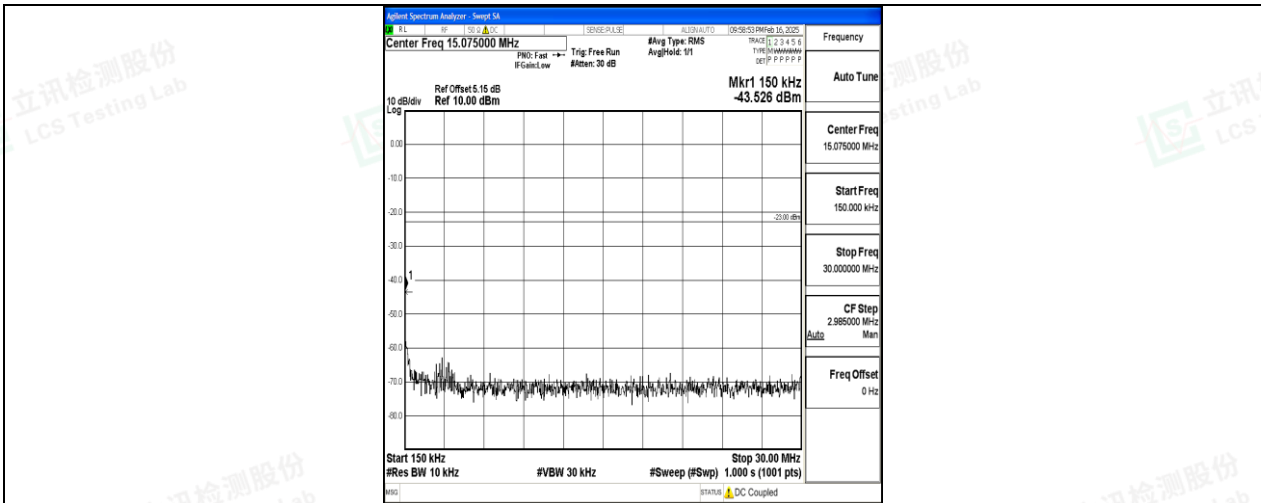

Band5_5MHz_16QAM_20425_1RB#0_0.15~30_0.15~30