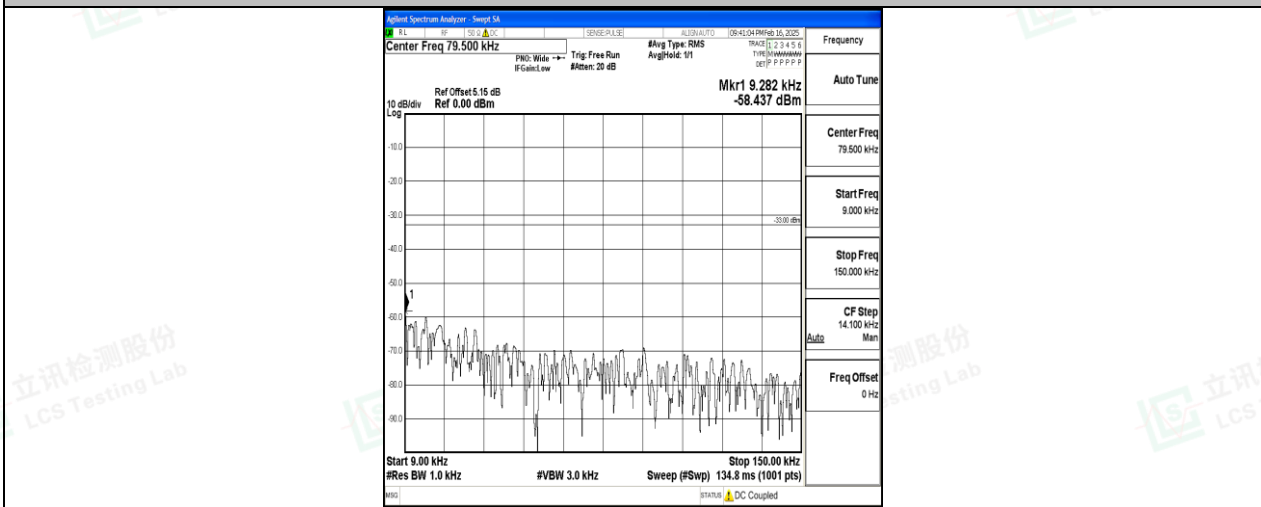

Band5\_3MHz\_QPSK\_20635\_1RB#0\_30~1000\_30~1000

Band5\_3MHz\_QPSK\_20635\_1RB#0\_1000~3000\_1000~3000

Band5\_3MHz\_QPSK\_20635\_1RB#0\_3000~10000\_3000~10000

Band5\_3MHz\_16QAM\_20635\_1RB#0\_0.009~0.15\_0.009~0.15