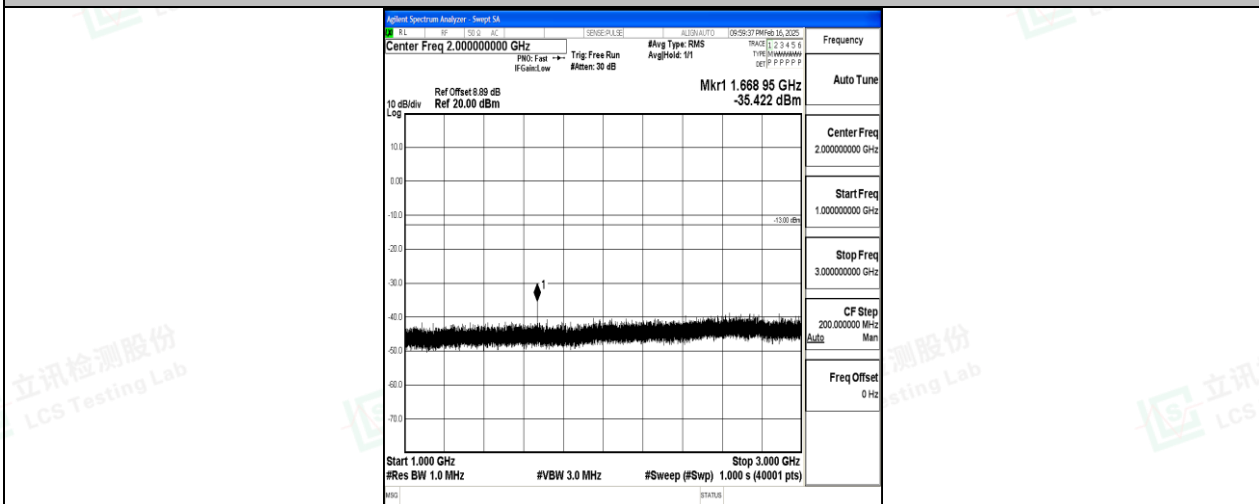

Band5_5MHz_QPSK_20525_1RB#0_1000~3000_1000~3000