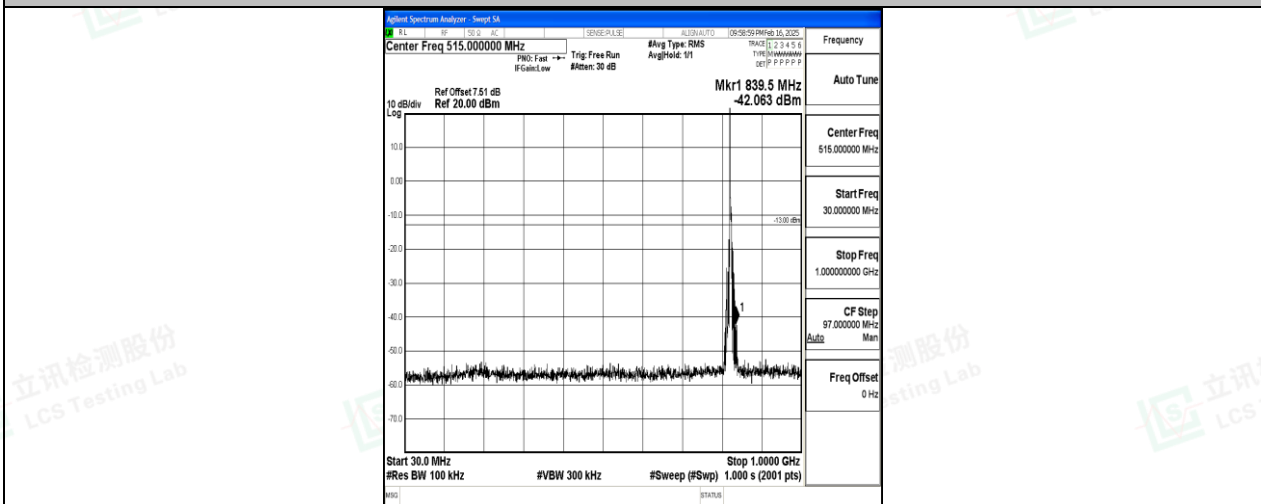

Band5\_5MHz\_QPSK\_20425\_1RB#0\_3000~10000\_3000~10000

Band5\_5MHz\_16QAM\_20425\_1RB#0\_0.009~0.15\_0.009~0.15

Band5\_5MHz\_16QAM\_20425\_1RB#0\_0.15~30\_0.15~30

Band5\_5MHz\_16QAM\_20425\_1RB#0\_30~1000\_30~1000