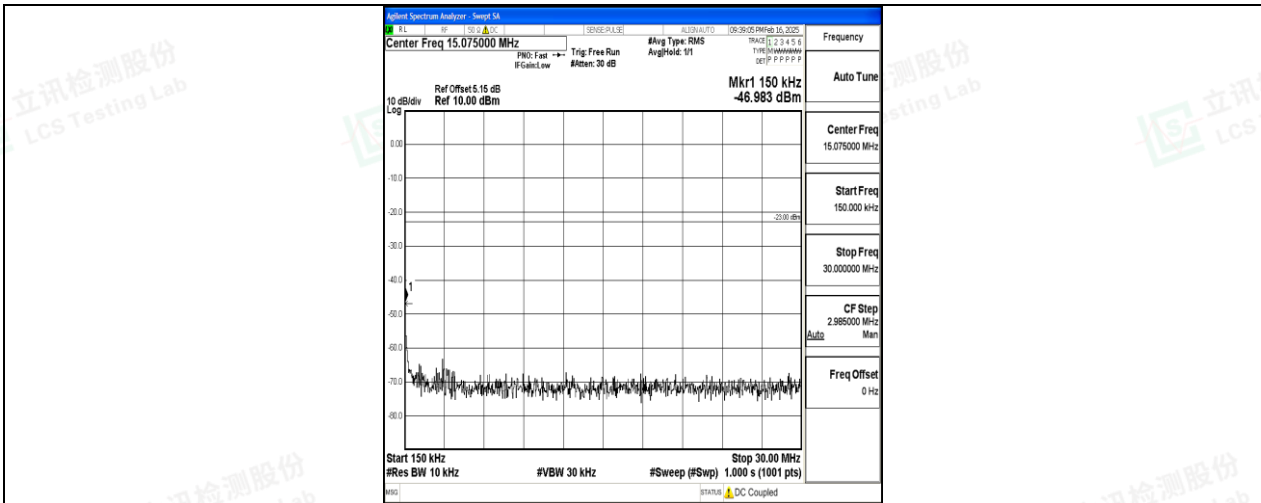

Band5\_3MHz\_QPSK\_20415\_1RB#0\_30~1000\_30~1000

Band5\_3MHz\_QPSK\_20415\_1RB#0\_1000~3000\_1000~3000

Band5\_3MHz\_QPSK\_20415\_1RB#0\_3000~10000\_3000~10000

Band5\_3MHz\_16QAM\_20415\_1RB#0\_0.009~0.15\_0.009~0.15