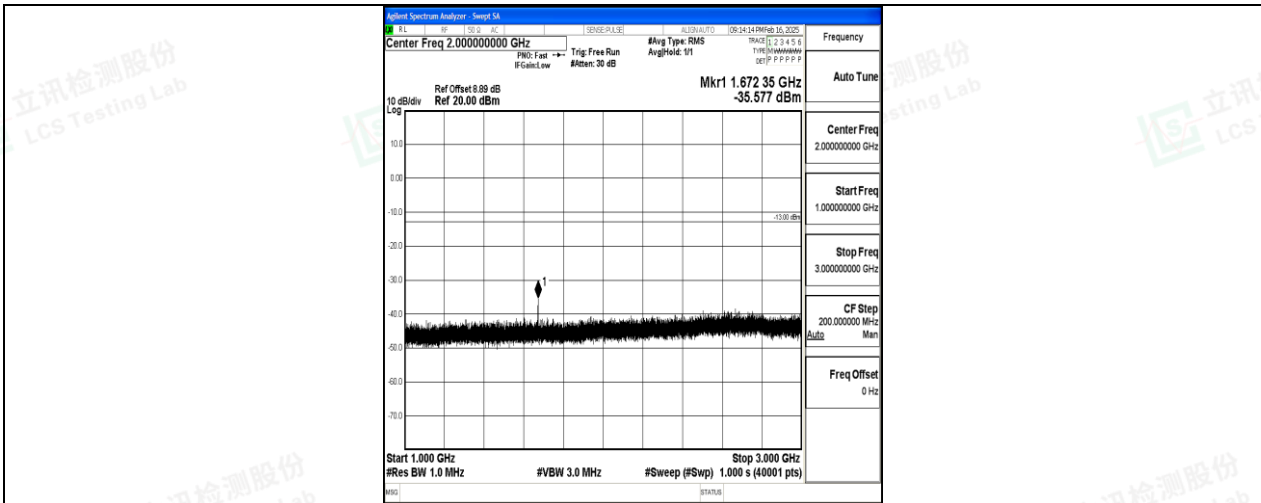

Band5_1.4MHz_16QAM_20525_1RB#0_1000~3000_1000~3000