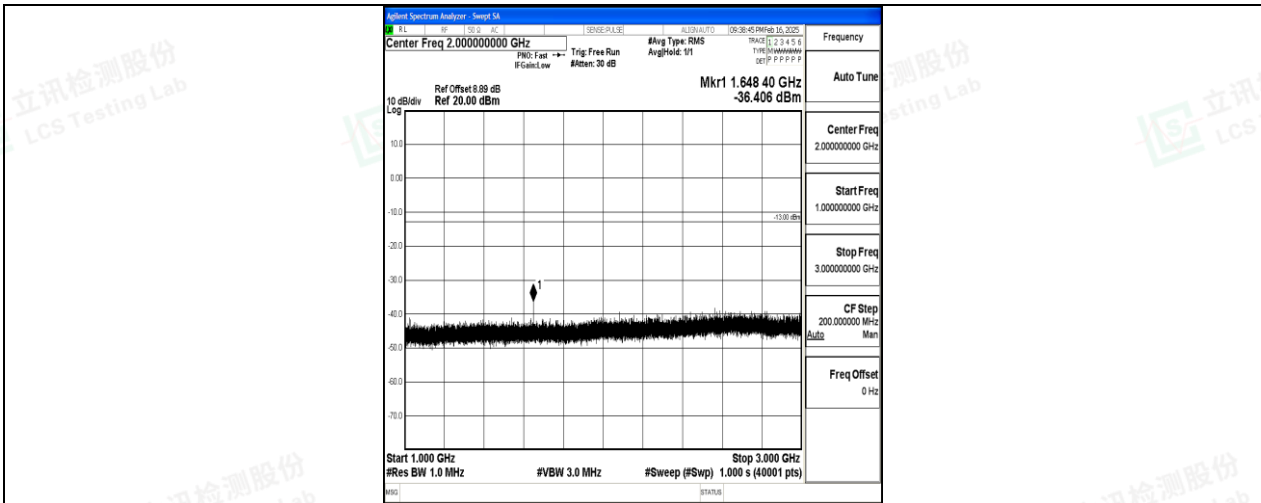

Band5_3MHz_QPSK_20415_1RB#0_1000~3000_1000~3000