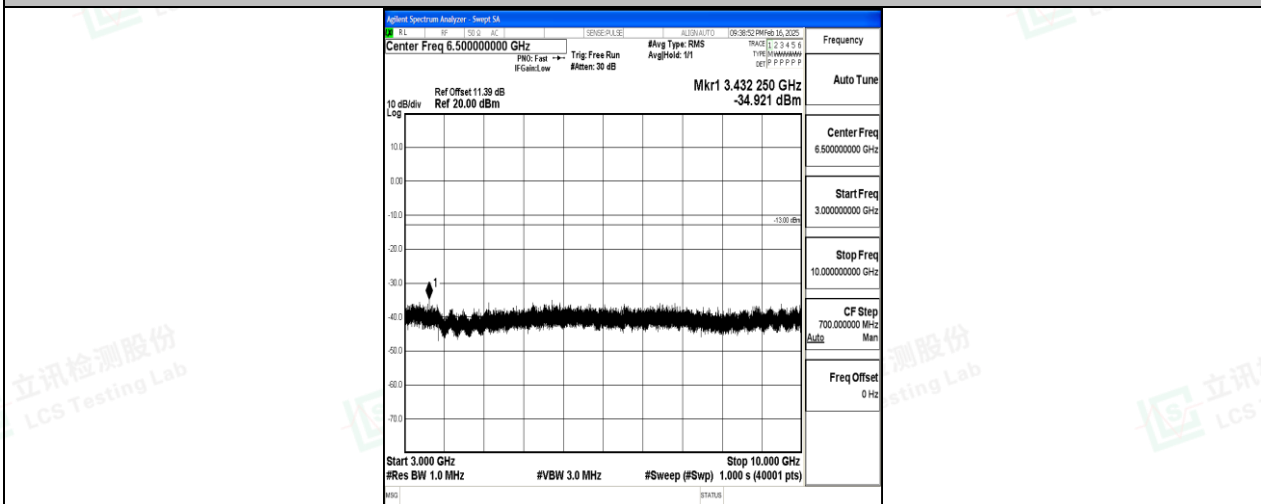

Band5_3MHz_QPSK_20415_1RB#0_3000~10000_3000~10000