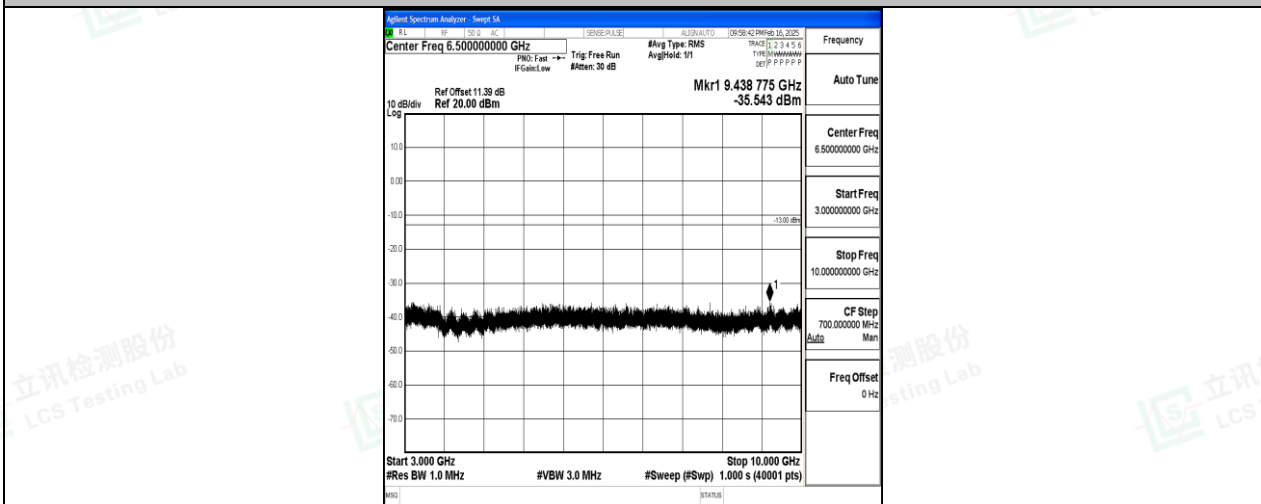

Band5\_5MHz\_QPSK\_20425\_1RB#0\_0.009~0.15\_0.009~0.15

Band5\_5MHz\_QPSK\_20425\_1RB#0\_0.15~30\_0.15~30

Band5\_5MHz\_QPSK\_20425\_1RB#0\_30~1000\_30~1000

Band5\_5MHz\_QPSK\_20425\_1RB#0\_1000~3000\_1000~3000