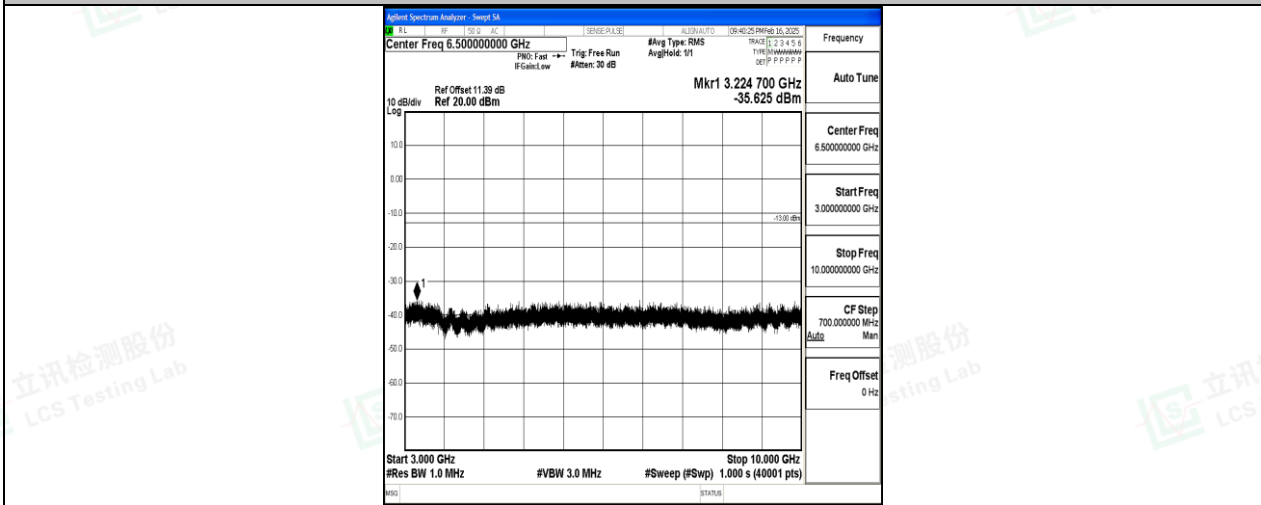

Band5_3MHz_16QAM_20525_1RB#0_3000~10000_3000~10000