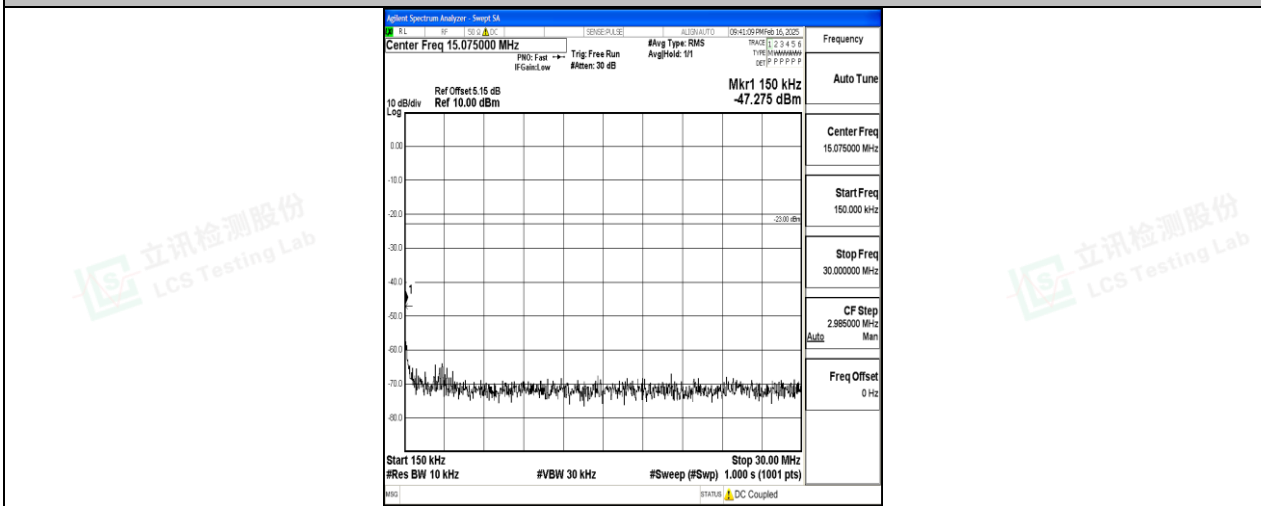

Band5\_3MHz\_QPSK\_20635\_1RB#0\_30~1000\_30~1000

Band5\_3MHz\_QPSK\_20635\_1RB#0\_1000~3000\_1000~3000

Band5\_3MHz\_QPSK\_20635\_1RB#0\_3000~10000\_3000~10000

Band5\_3MHz\_16QAM\_20635\_1RB#0\_0.009~0.15\_0.009~0.15