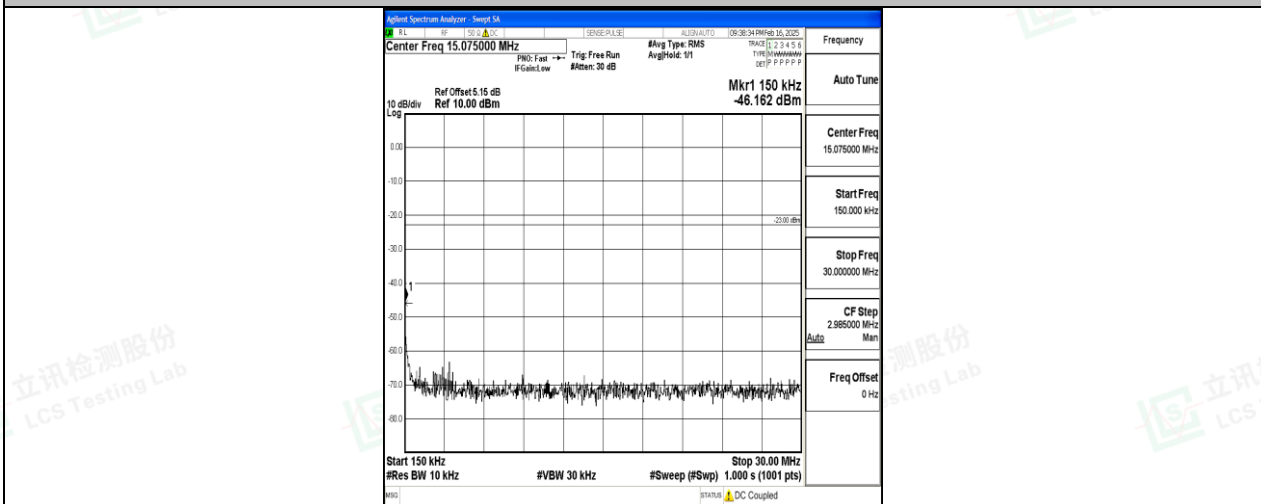

Band5\_1.4MHz\_16QAM\_20643\_1RB#0\_1000~3000\_1000~3000

Band5\_1.4MHz\_16QAM\_20643\_1RB#0\_3000~10000\_3000~10000

Band5\_3MHz\_QPSK\_20415\_1RB#0\_0.009~0.15\_0.009~0.15

Band5\_3MHz\_QPSK\_20415\_1RB#0\_0.15~30\_0.15~30