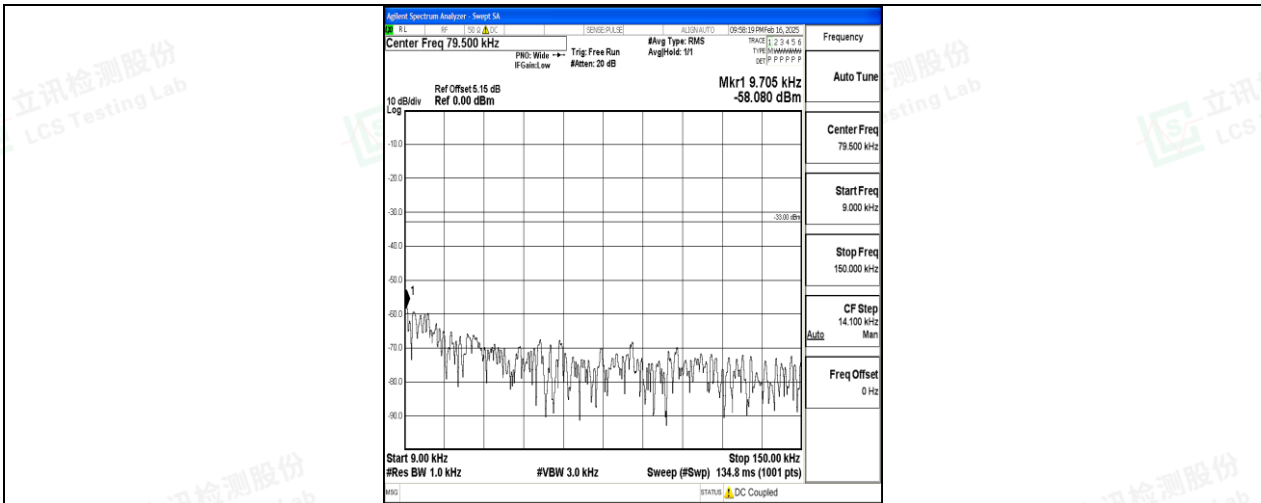

Band5\_3MHz\_16QAM\_20635\_1RB#0\_0.15~30\_0.15~30

Band5\_3MHz\_16QAM\_20635\_1RB#0\_30~1000\_30~1000

Band5\_3MHz\_16QAM\_20635\_1RB#0\_1000~3000\_1000~3000

Band5\_3MHz\_16QAM\_20635\_1RB#0\_3000~10000\_3000~10000