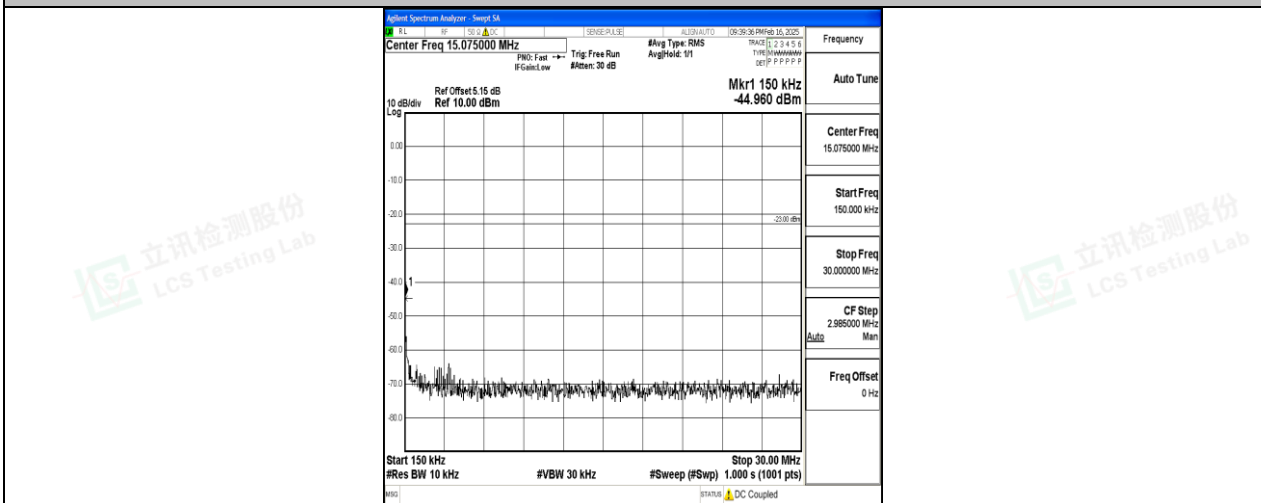

Band5_3MHz_QPSK_20525_1RB#0_0.15~30_0.15~30