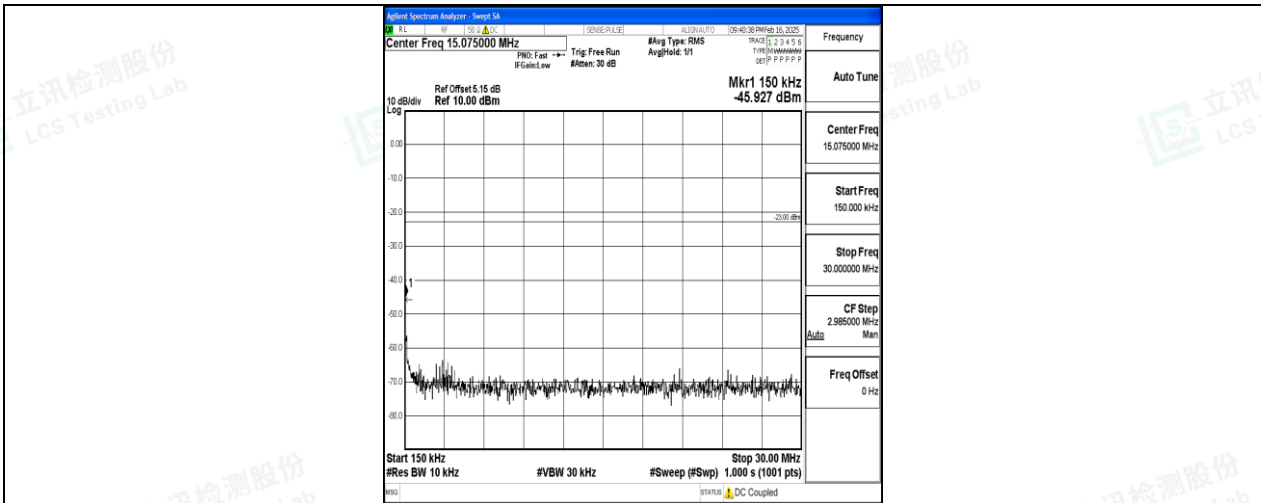

Band5\_3MHz\_16QAM\_20525\_1RB#0\_1000~3000\_1000~3000

Band5\_3MHz\_16QAM\_20525\_1RB#0\_3000~10000\_3000~10000

Band5\_3MHz\_QPSK\_20635\_1RB#0\_0.009~0.15\_0.009~0.15

Band5\_3MHz\_QPSK\_20635\_1RB#0\_0.15~30\_0.15~30