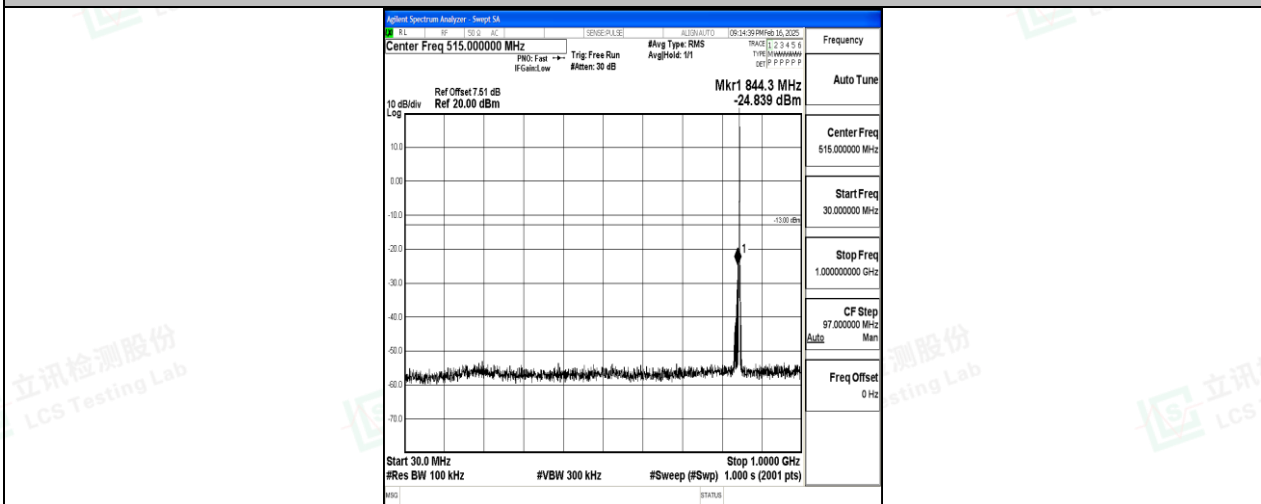

Band5_1.4MHz_QPSK_20643_1RB#0_30~1000_30~1000