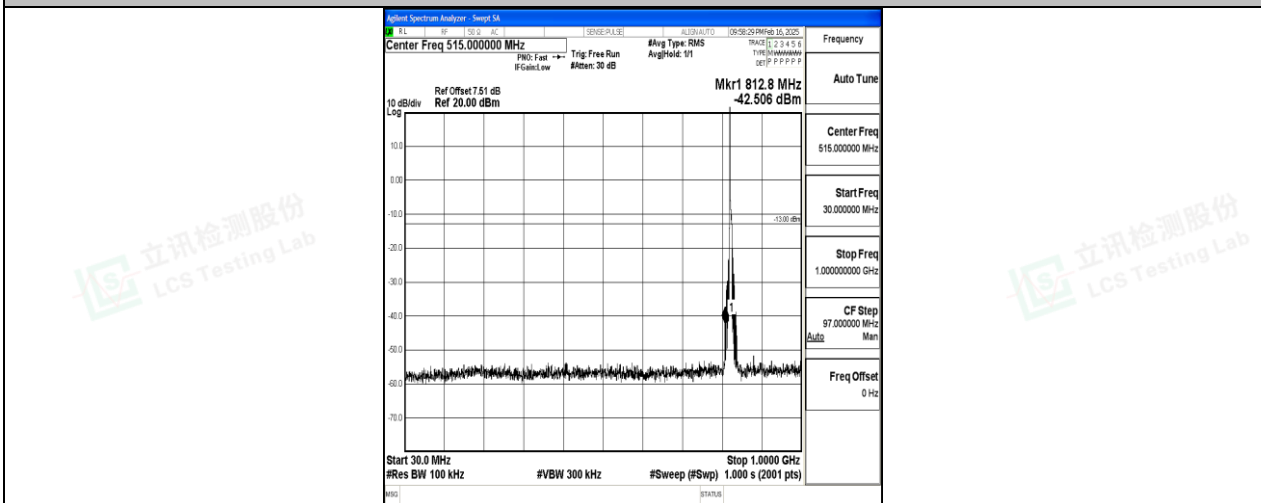

Band5_5MHz_QPSK_20425_1RB#0_30~1000_30~1000