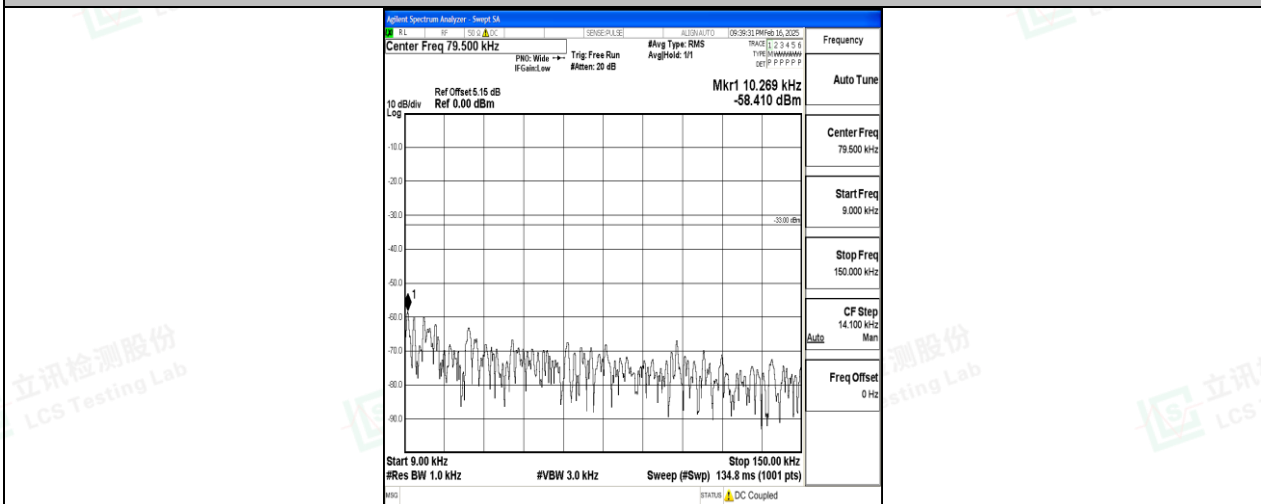

Band5\_3MHz\_16QAM\_20415\_1RB#0\_0.15~30\_0.15~30

Band5\_3MHz\_16QAM\_20415\_1RB#0\_30~1000\_30~1000

Band5\_3MHz\_16QAM\_20415\_1RB#0\_1000~3000\_1000~3000

Band5\_3MHz\_16QAM\_20415\_1RB#0\_3000~10000\_3000~10000