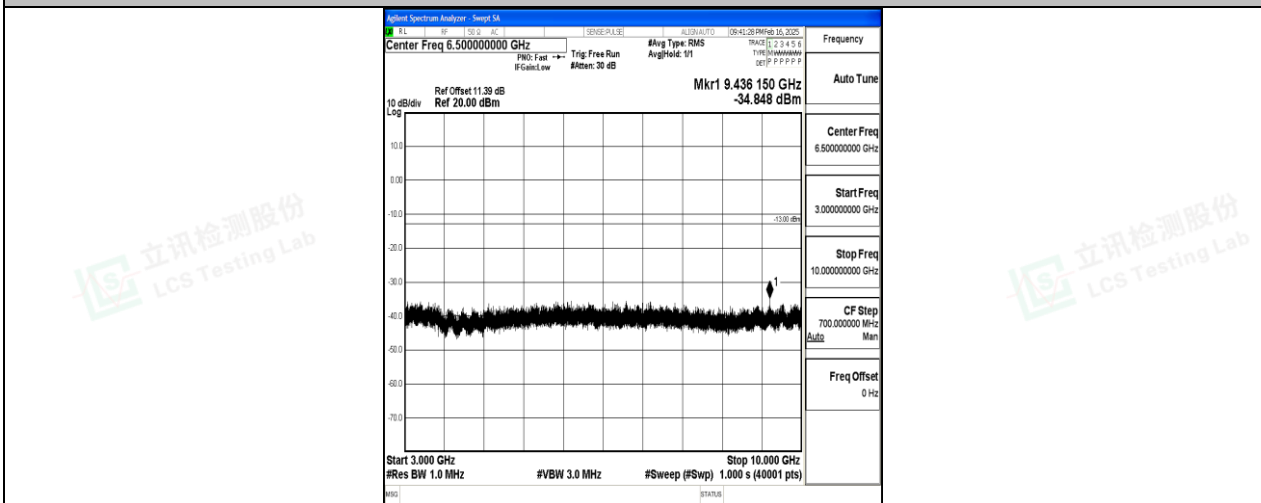

Band5\_3MHz\_16QAM\_20635\_1RB#0\_0.15~30\_0.15~30

Band5\_3MHz\_16QAM\_20635\_1RB#0\_30~1000\_30~1000

Band5\_3MHz\_16QAM\_20635\_1RB#0\_1000~3000\_1000~3000

Band5\_3MHz\_16QAM\_20635\_1RB#0\_3000~10000\_3000~10000