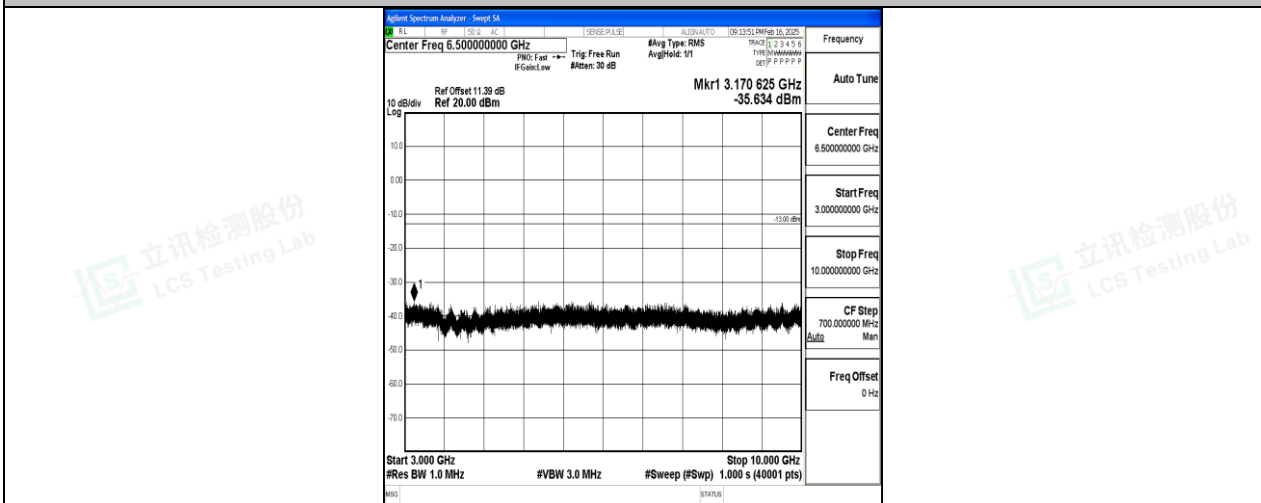

Band5_1.4MHz_QPSK_20525_1RB#0_3000~10000_3000~10000