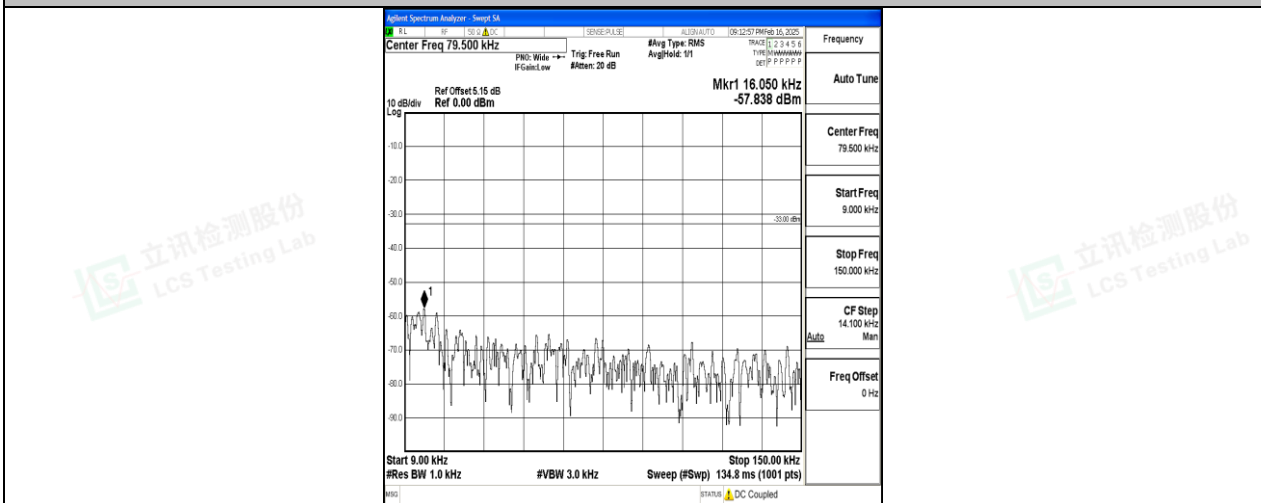

Band5_1.4MHz_16QAM_20407_1RB#0_0.009~0.15_0.009~0.15