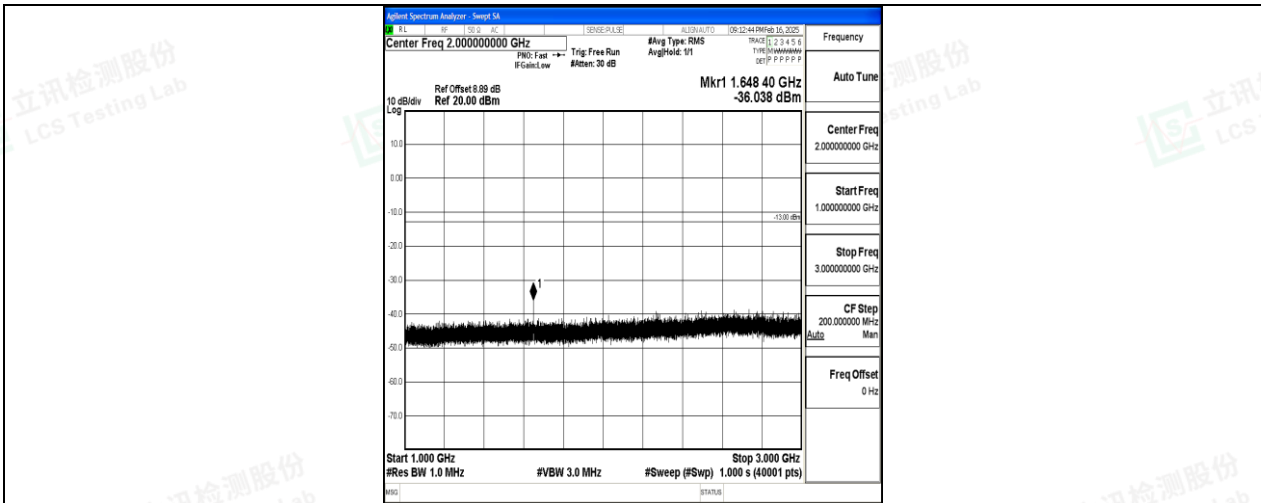

### Test Graphs

Band5\_1.4MHz\_QPSK\_20407\_1RB#0\_0.009~0.15\_0.009~0.15

Band5\_1.4MHz\_QPSK\_20407\_1RB#0\_0.15~30\_0.15~30

Band5\_1.4MHz\_QPSK\_20407\_1RB#0\_30~1000\_30~1000

Band5\_1.4MHz\_QPSK\_20407\_1RB#0\_1000~3000\_1000~3000