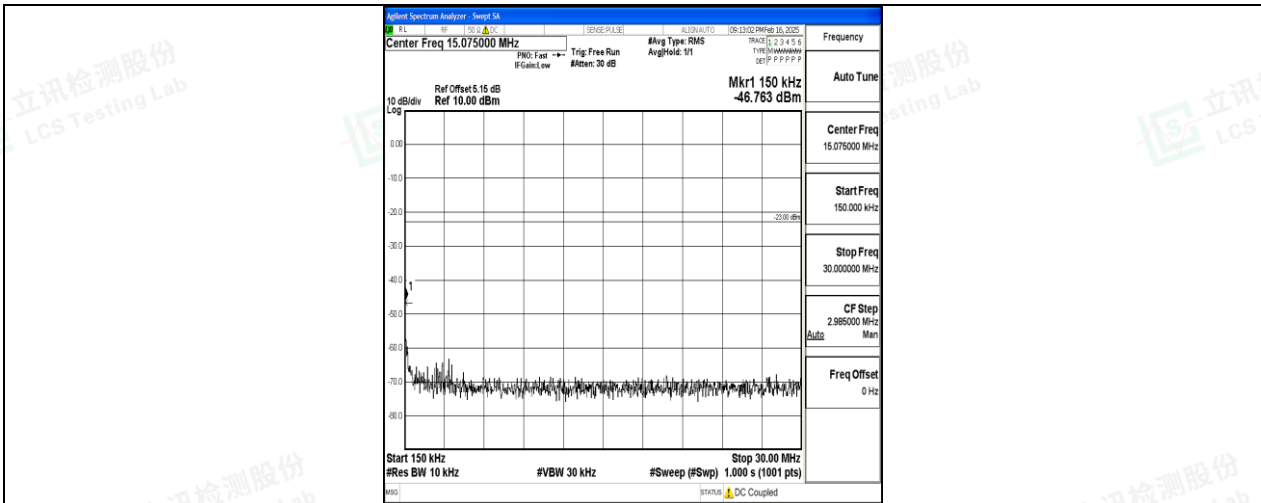

Band5_1.4MHz_16QAM_20407_1RB#0_0.15~30_0.15~30