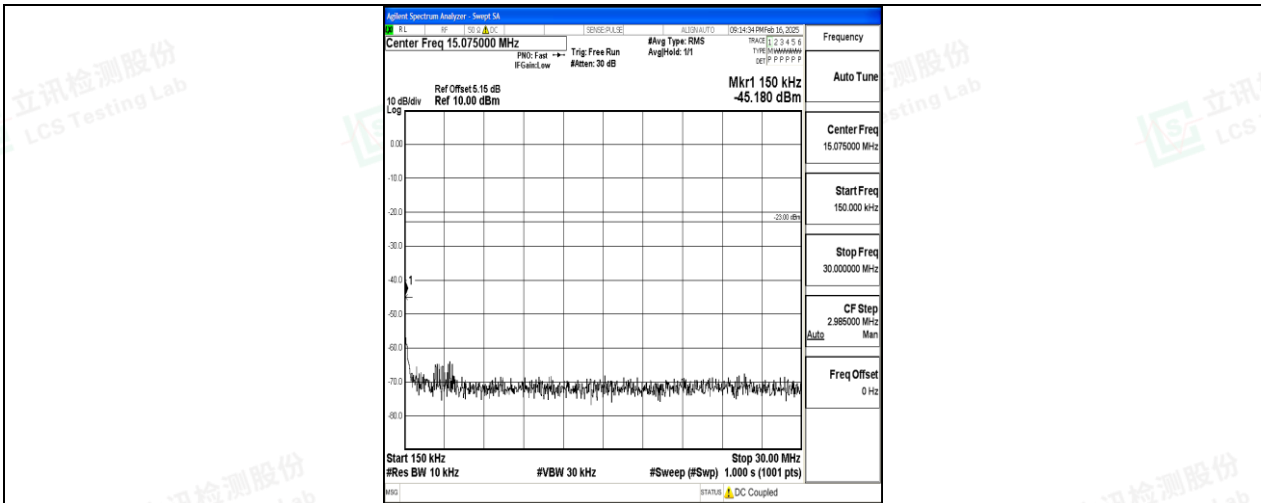

Band5_1.4MHz_QPSK_20643_1RB#0_0.15~30_0.15~30