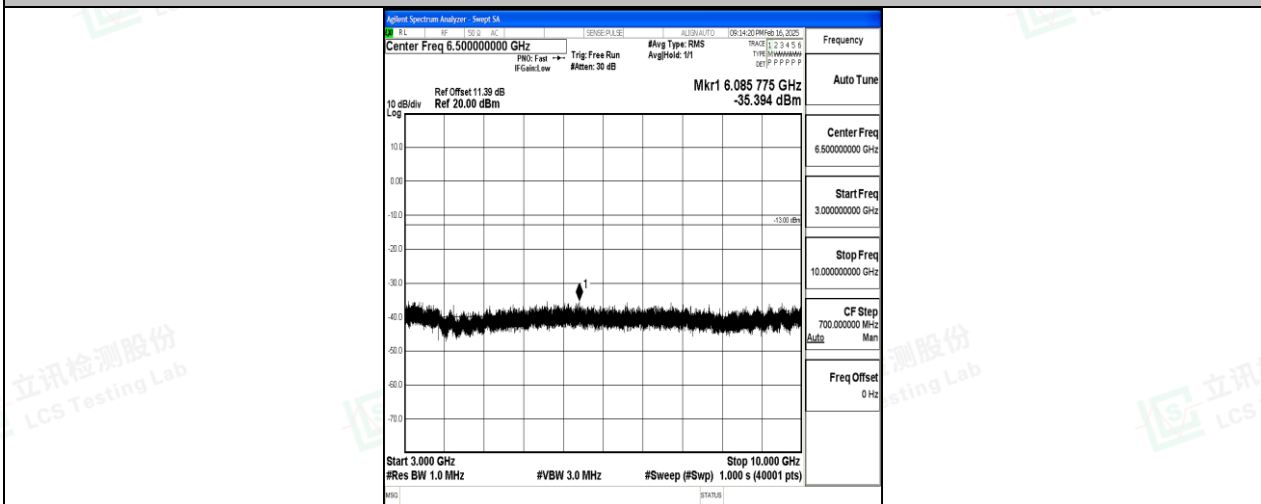

Band5\_1.4MHz\_16QAM\_20525\_1RB#0\_0.15~30\_0.15~30

Band5\_1.4MHz\_16QAM\_20525\_1RB#0\_30~1000\_30~1000

Band5\_1.4MHz\_16QAM\_20525\_1RB#0\_1000~3000\_1000~3000

Band5\_1.4MHz\_16QAM\_20525\_1RB#0\_3000~10000\_3000~10000