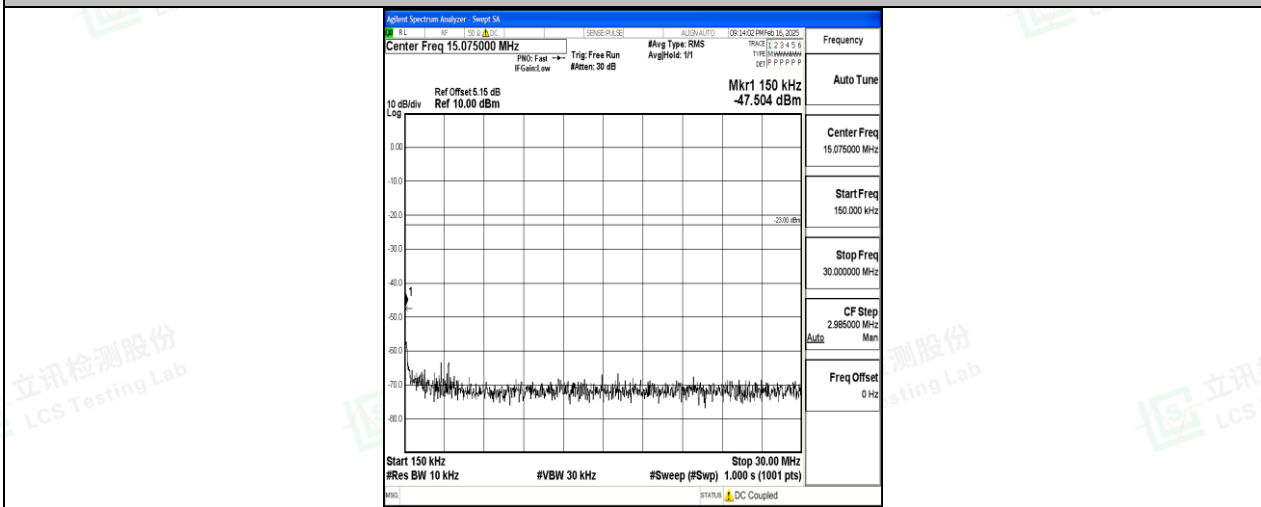

Band5\_1.4MHz\_QPSK\_20525\_1RB#0\_30~1000\_30~1000

Band5\_1.4MHz\_QPSK\_20525\_1RB#0\_1000~3000\_1000~3000

Band5\_1.4MHz\_QPSK\_20525\_1RB#0\_3000~10000\_3000~10000

Band5\_1.4MHz\_16QAM\_20525\_1RB#0\_0.009~0.15\_0.009~0.15