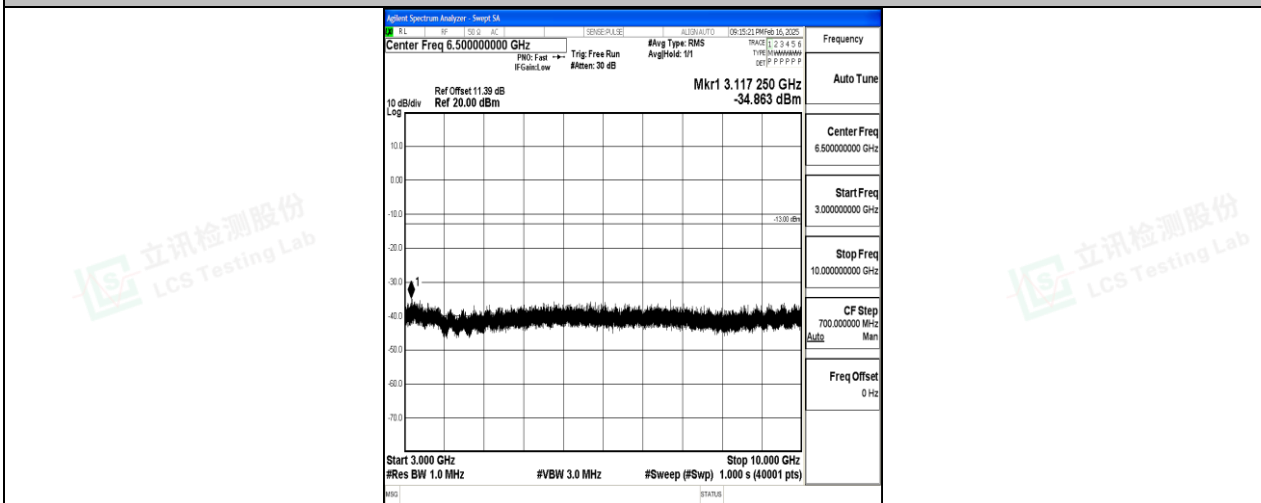

Band5_1.4MHz_16QAM_20643_1RB#0_3000~10000_3000~10000