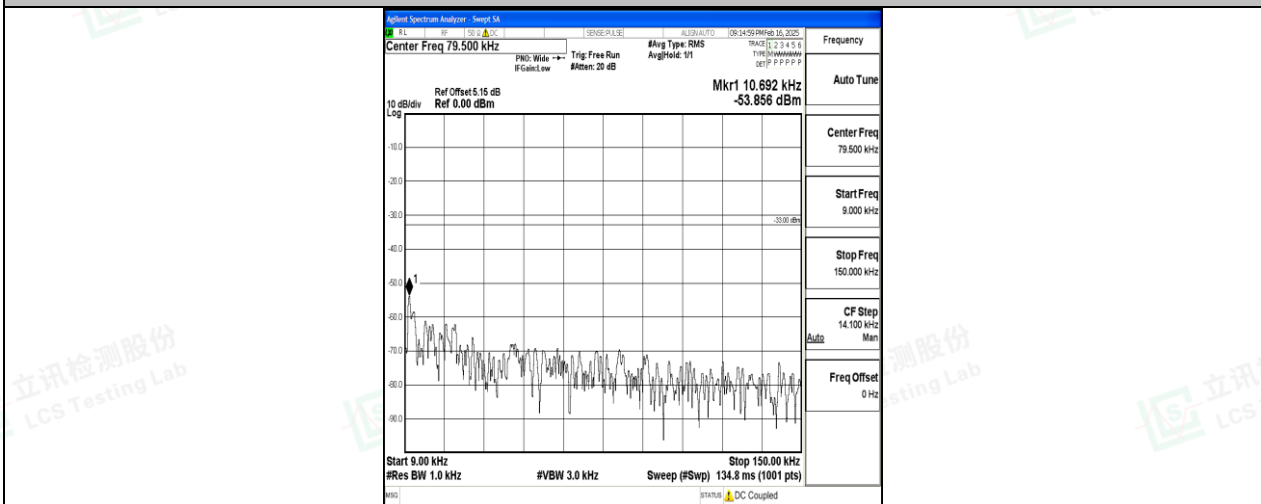

Band5_1.4MHz_16QAM_20643_1RB#0_0.009~0.15_0.009~0.15