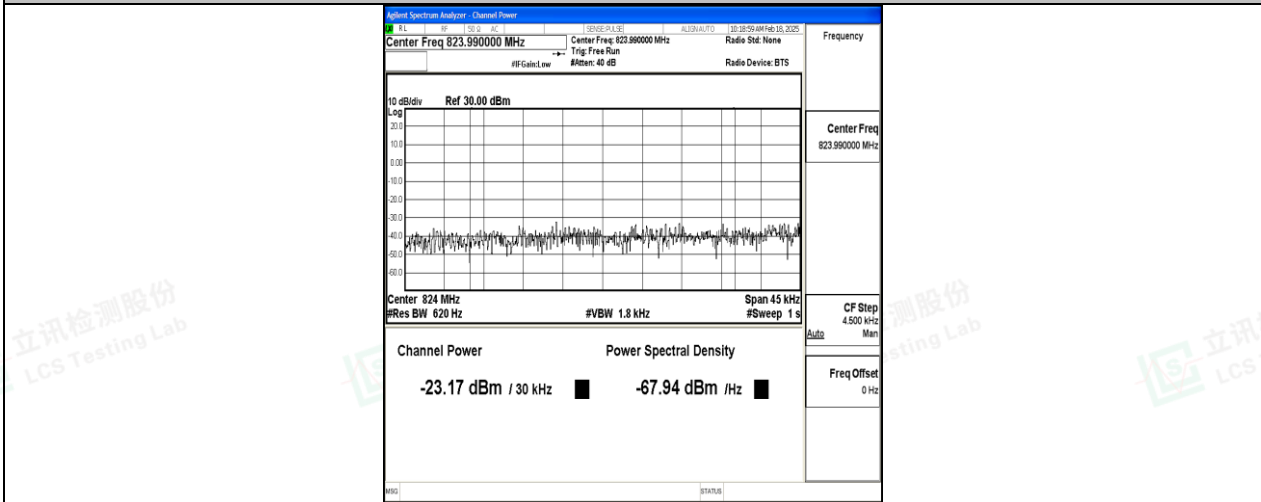

Band5\_10MHz\_QPSK\_20450\_50RB#0

Band5\_10MHz\_16QAM\_20450\_50RB#0

Band5\_10MHz\_QPSK\_20600\_50RB#0

Band5\_10MHz\_16QAM\_20600\_50RB#0

Band5\_3MHz\_16QAM\_20415\_15RB#0\_Final1