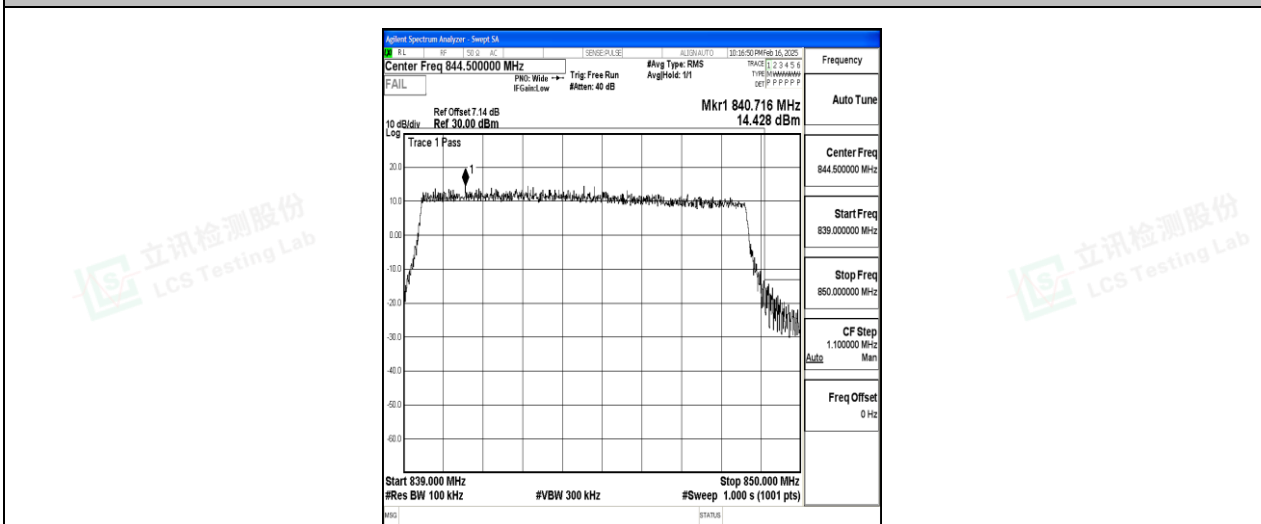

Band5\_10MHz\_QPSK\_20450\_50RB#0

Band5\_10MHz\_16QAM\_20450\_50RB#0

Band5\_10MHz\_QPSK\_20600\_50RB#0

Band5\_10MHz\_16QAM\_20600\_50RB#0

Band5\_3MHz\_16QAM\_20415\_15RB#0\_Final1

## E.5 Conducted Spurious Emission