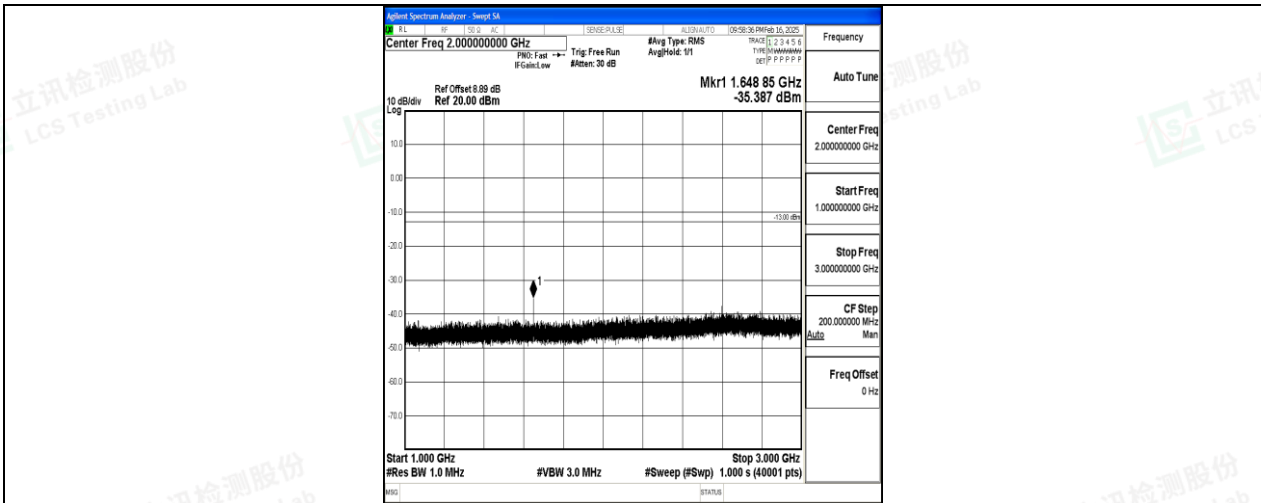

Band5\_5MHz\_QPSK\_20425\_1RB#0\_0.009~0.15\_0.009~0.15

Band5\_5MHz\_QPSK\_20425\_1RB#0\_0.15~30\_0.15~30

Band5\_5MHz\_QPSK\_20425\_1RB#0\_30~1000\_30~1000

Band5\_5MHz\_QPSK\_20425\_1RB#0\_1000~3000\_1000~3000