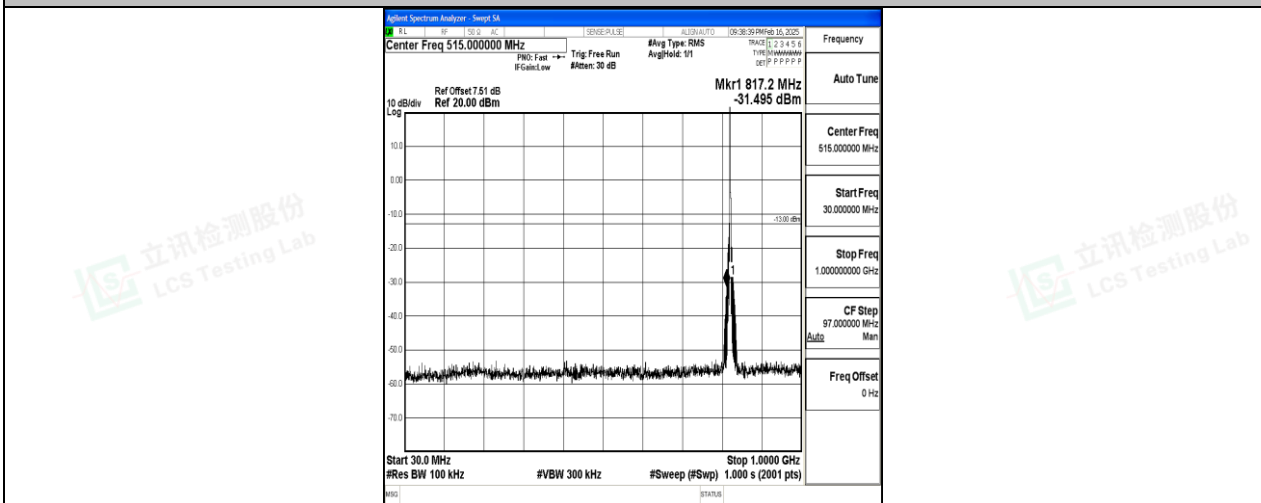

Band5\_1.4MHz\_16QAM\_20643\_1RB#0\_1000~3000\_1000~3000

Band5\_1.4MHz\_16QAM\_20643\_1RB#0\_3000~10000\_3000~10000

Band5\_3MHz\_QPSK\_20415\_1RB#0\_0.009~0.15\_0.009~0.15

Band5\_3MHz\_QPSK\_20415\_1RB#0\_0.15~30\_0.15~30