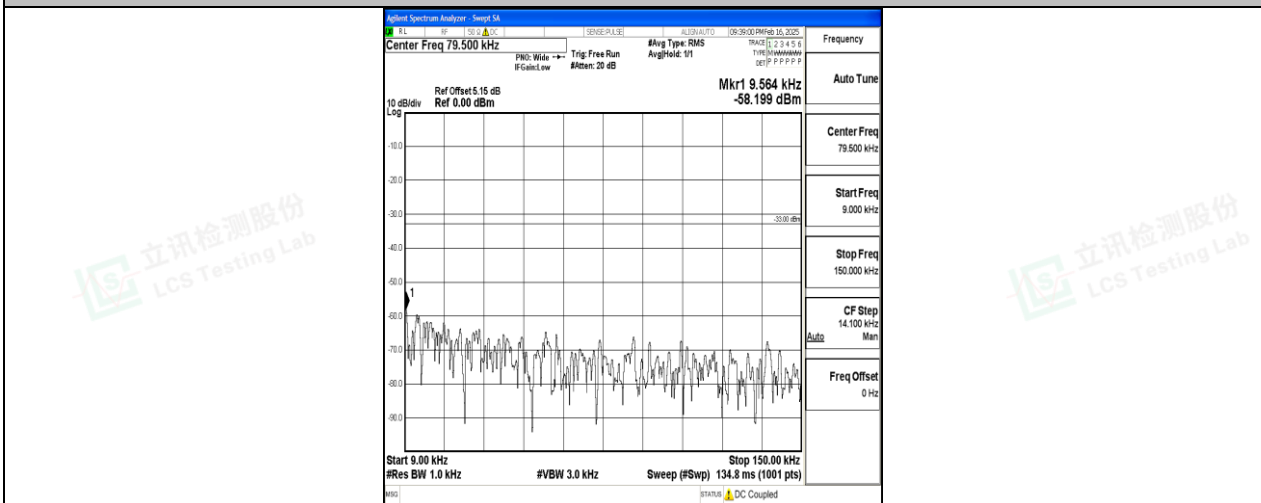

Band5\_3MHz\_QPSK\_20415\_1RB#0\_30~1000\_30~1000

Band5\_3MHz\_QPSK\_20415\_1RB#0\_1000~3000\_1000~3000

Band5\_3MHz\_QPSK\_20415\_1RB#0\_3000~10000\_3000~10000

Band5\_3MHz\_16QAM\_20415\_1RB#0\_0.009~0.15\_0.009~0.15