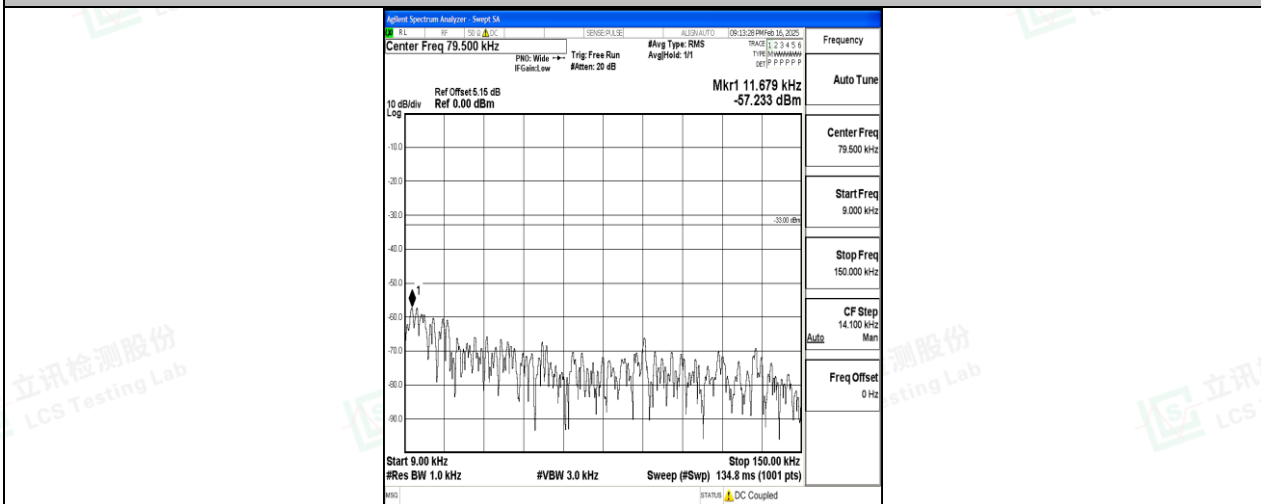

Band5_1.4MHz_QPSK_20525_1RB#0_0.009~0.15_0.009~0.15