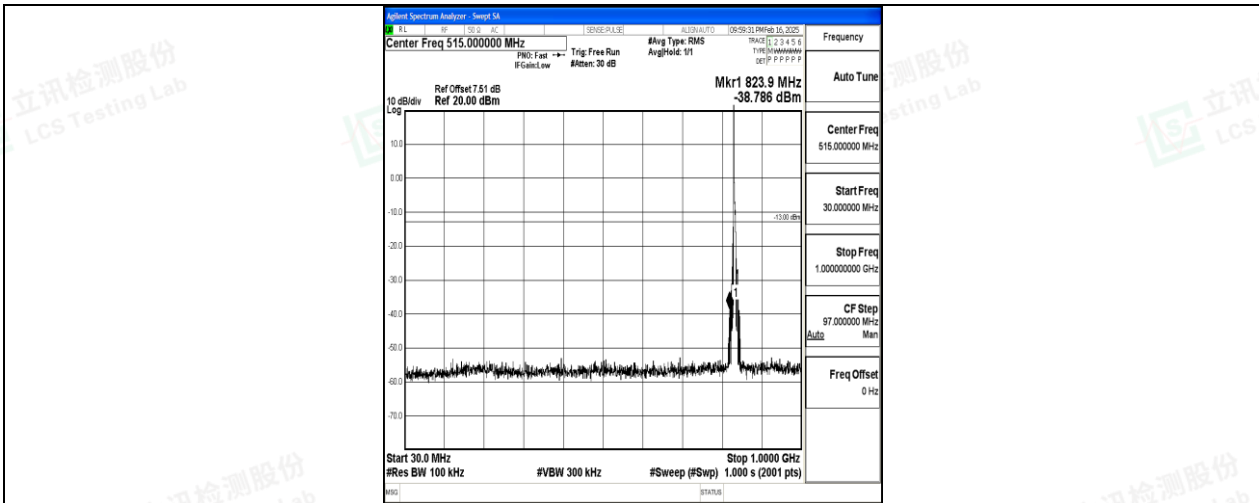

Band5\_5MHz\_16QAM\_20425\_1RB#0\_1000~3000\_1000~3000

Band5\_5MHz\_16QAM\_20425\_1RB#0\_3000~10000\_3000~10000

Band5\_5MHz\_QPSK\_20525\_1RB#0\_0.009~0.15\_0.009~0.15

Band5\_5MHz\_QPSK\_20525\_1RB#0\_0.15~30\_0.15~30