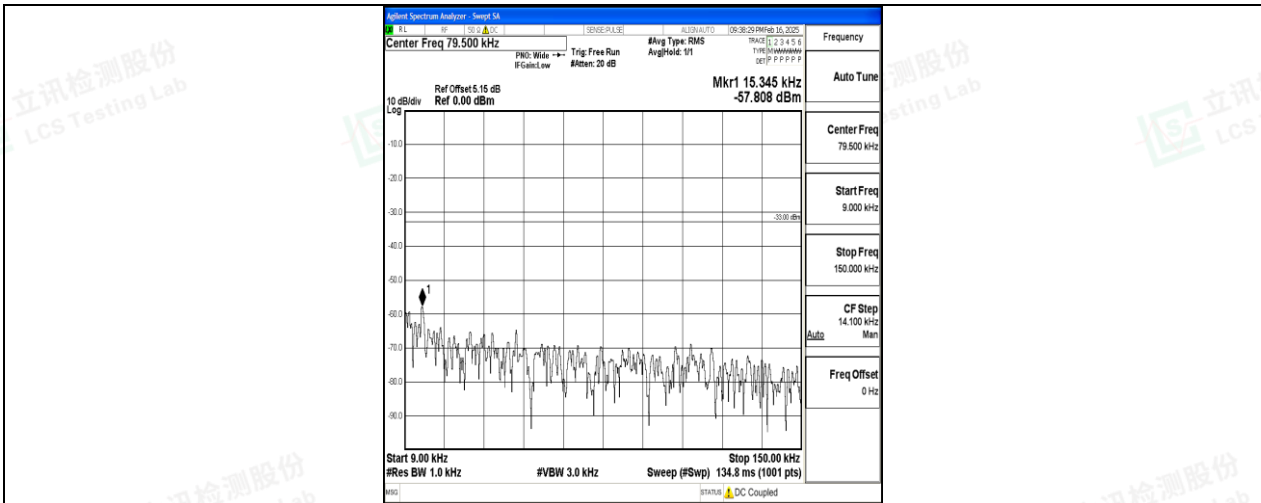

Band5_3MHz_QPSK_20415_1RB#0_0.009~0.15_0.009~0.15