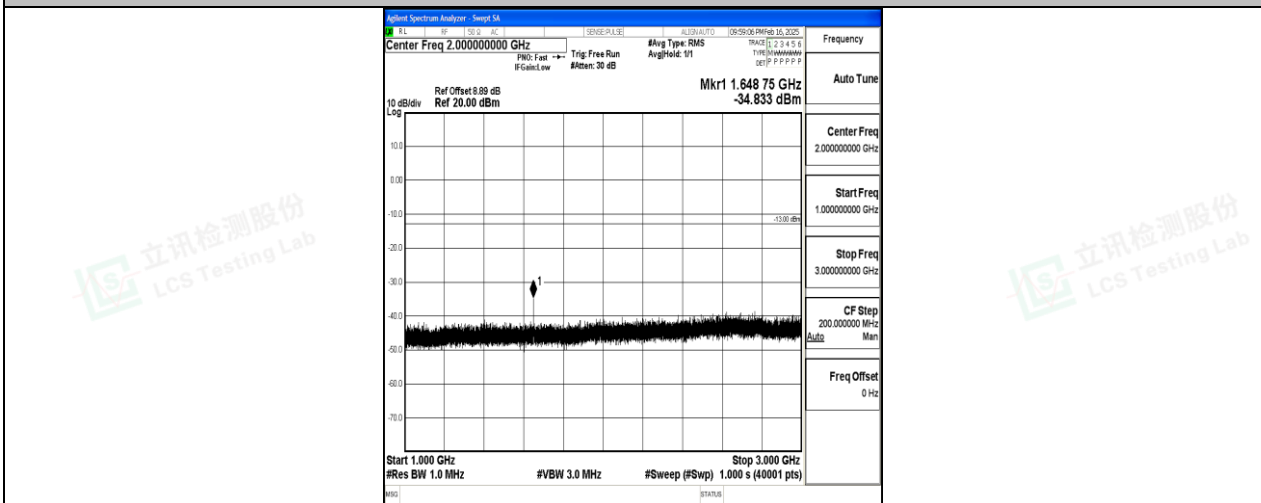

Band5\_5MHz\_QPSK\_20425\_1RB#0\_3000~10000\_3000~10000

Band5\_5MHz\_16QAM\_20425\_1RB#0\_0.009~0.15\_0.009~0.15

Band5\_5MHz\_16QAM\_20425\_1RB#0\_0.15~30\_0.15~30

Band5\_5MHz\_16QAM\_20425\_1RB#0\_30~1000\_30~1000