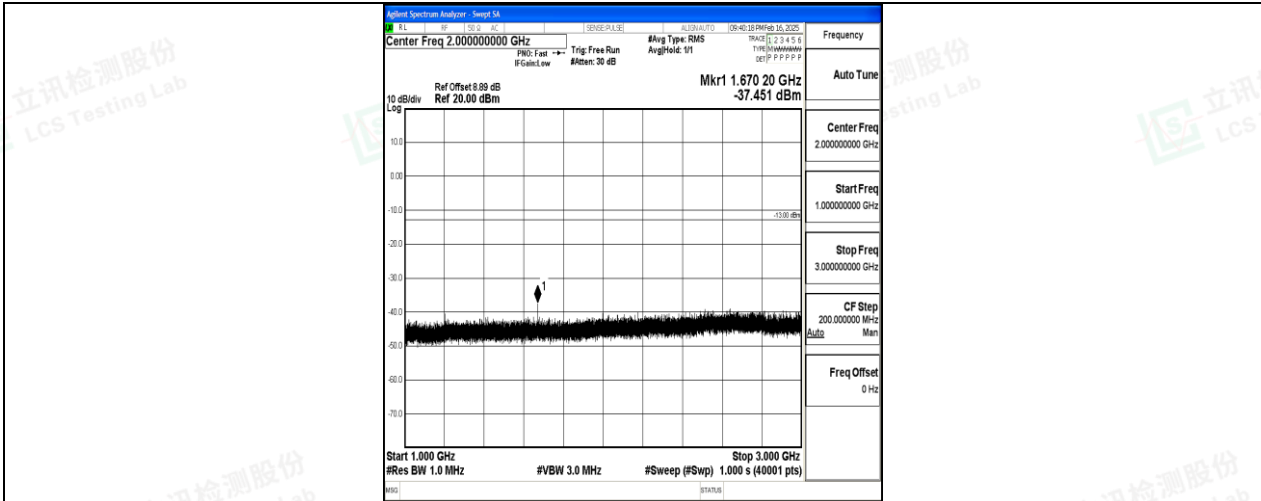

Band5\_3MHz\_QPSK\_20525\_1RB#0\_3000~10000\_3000~10000

Band5\_3MHz\_16QAM\_20525\_1RB#0\_0.009~0.15\_0.009~0.15

Band5\_3MHz\_16QAM\_20525\_1RB#0\_0.15~30\_0.15~30

Band5\_3MHz\_16QAM\_20525\_1RB#0\_30~1000\_30~1000