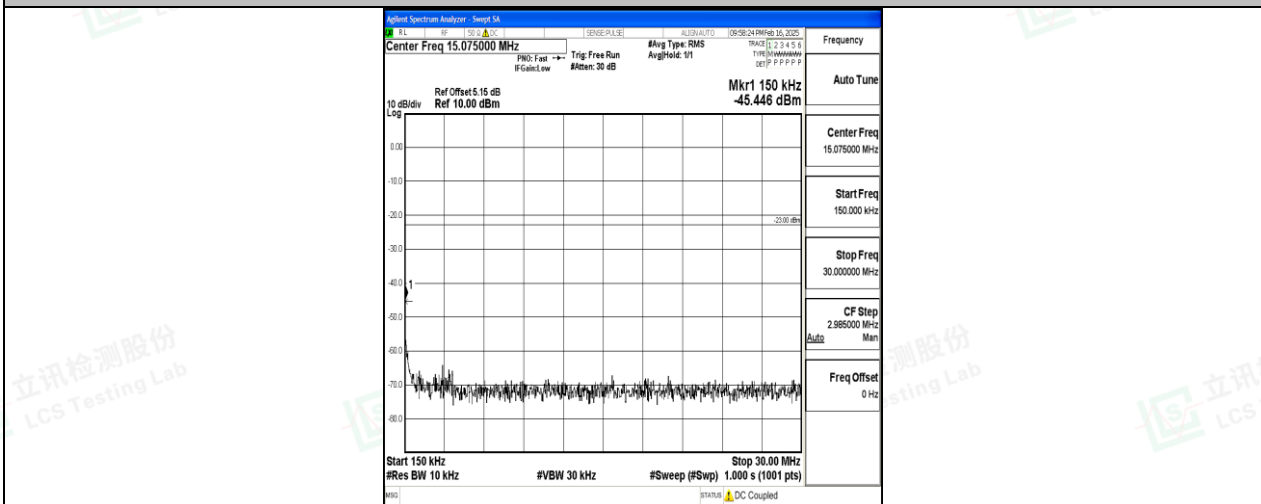

Band5_5MHz_QPSK_20425_1RB#0_0.15~30_0.15~30