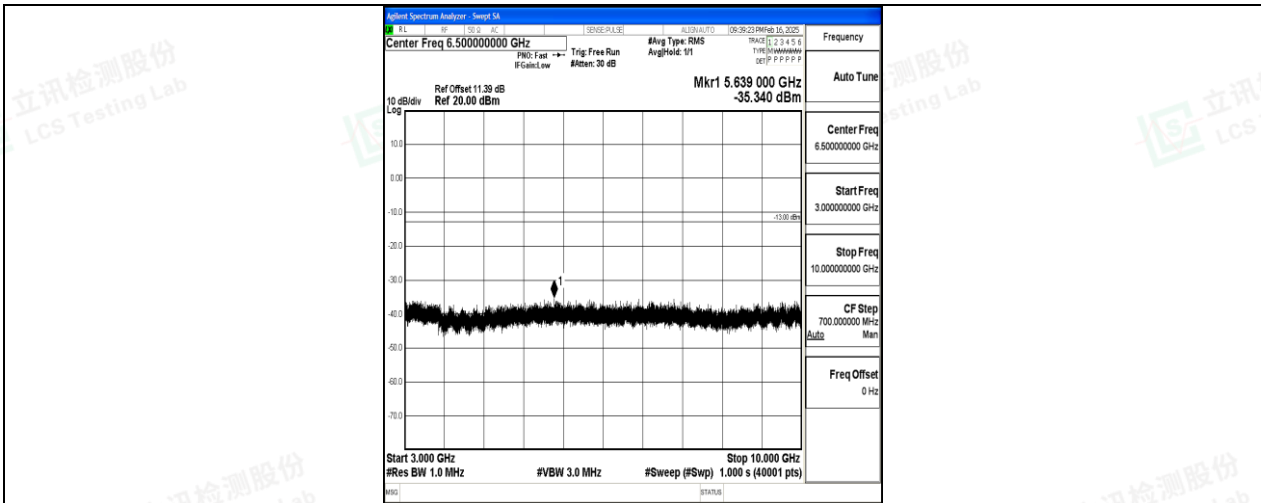

Band5\_3MHz\_16QAM\_20415\_1RB#0\_0.15~30\_0.15~30

Band5\_3MHz\_16QAM\_20415\_1RB#0\_30~1000\_30~1000

Band5\_3MHz\_16QAM\_20415\_1RB#0\_1000~3000\_1000~3000

Band5\_3MHz\_16QAM\_20415\_1RB#0\_3000~10000\_3000~10000