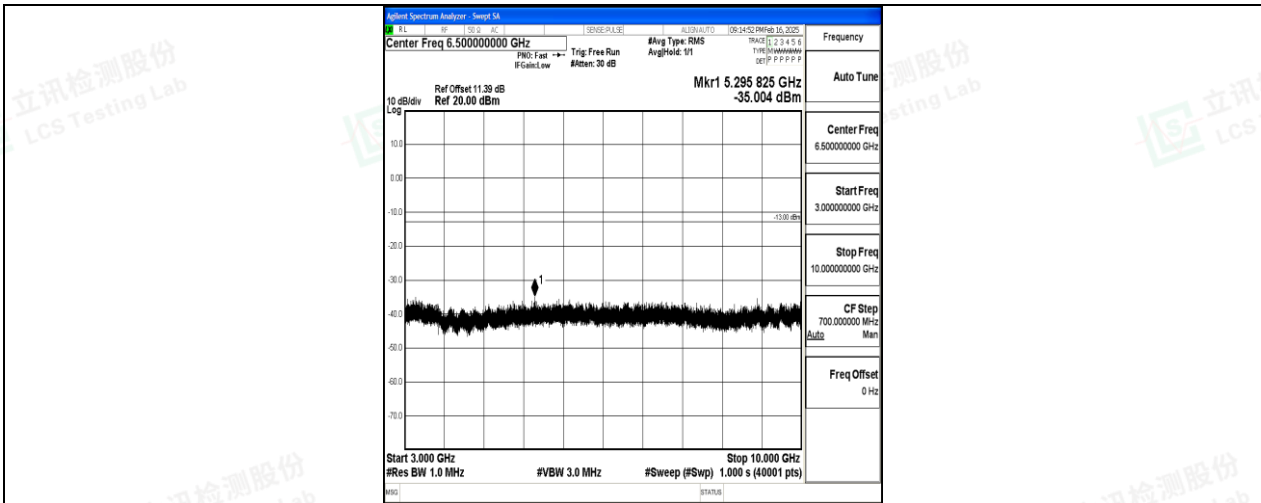

Band5\_1.4MHz\_QPSK\_20643\_1RB#0\_0.009~0.15\_0.009~0.15

Band5\_1.4MHz\_QPSK\_20643\_1RB#0\_0.15~30\_0.15~30

Band5\_1.4MHz\_QPSK\_20643\_1RB#0\_30~1000\_30~1000

Band5\_1.4MHz\_QPSK\_20643\_1RB#0\_1000~3000\_1000~3000