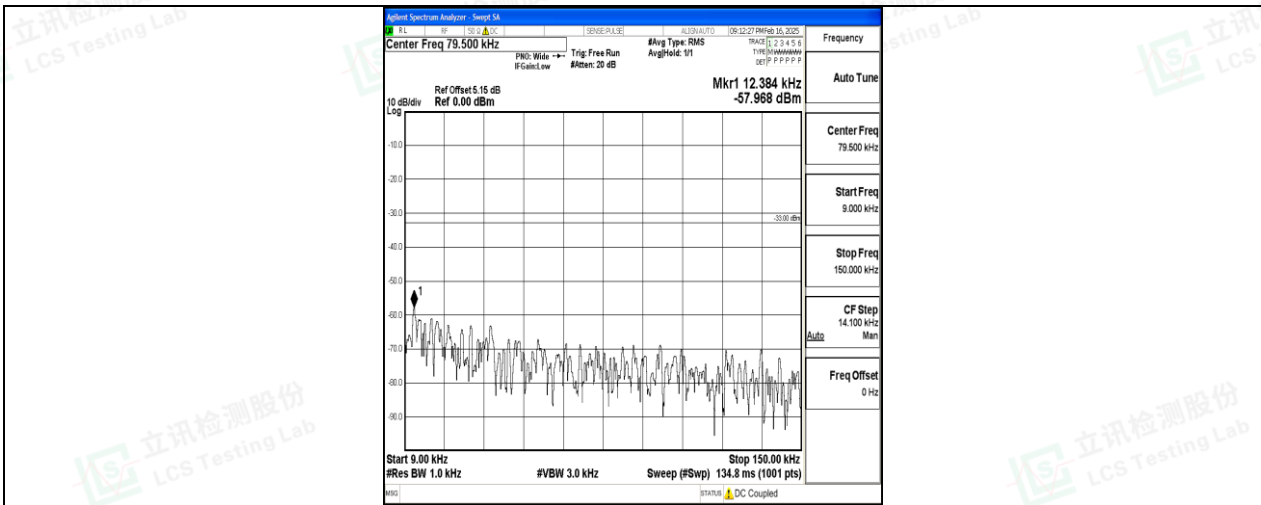

Test Graphs

Band5_1.4MHz_QPSK_20407_1RB#0_0.009~0.15_0.009~0.15