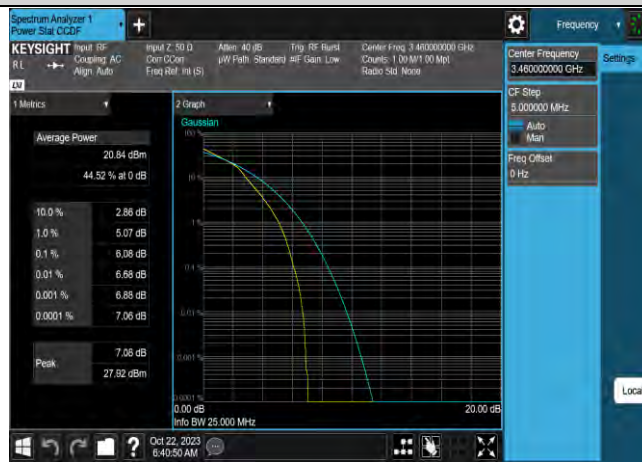

Band42-20MHz-64QAM-42190-100RB#0