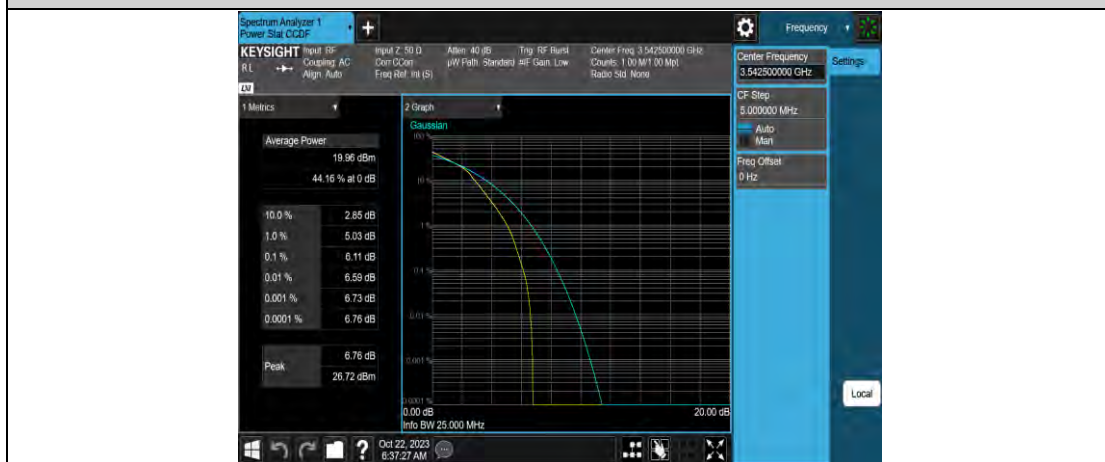

Band42-15MHz-QPSK-43015-75RB#0

Band42-15MHz-64QAM-42165-1RB#0

Band42-15MHz-64QAM-42165-75RB#0

Band42-15MHz-64QAM-42590-1RB#0

Band42-15MHz-64QAM-42590-75RB#0

Band42-20MHz-QPSK-43990-1RB#0

Band42-20MHz-QPSK-43990-100RB#0