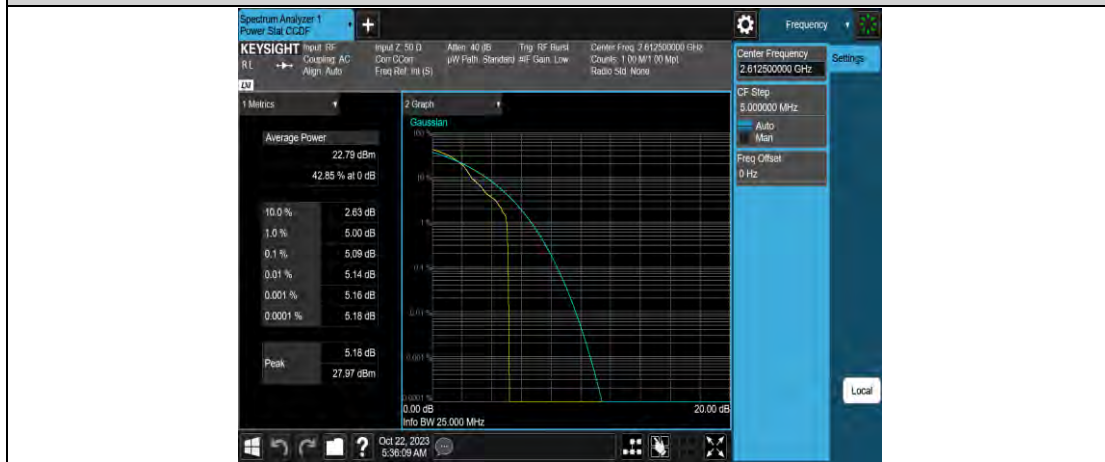

Band38-15MHz-64QAM-38175-1RB#0

Band38-15MHz-64QAM-38175-75RB#0

Band38-15MHz-16QAM-37825-1RB#0

Band38-15MHz-16QAM-37825-75RB#0

Band38-15MHz-16QAM-38000-1RB#0

Band38-15MHz-16QAM-38000-75RB#0

Band38-15MHz-16QAM-38175-1RB#0