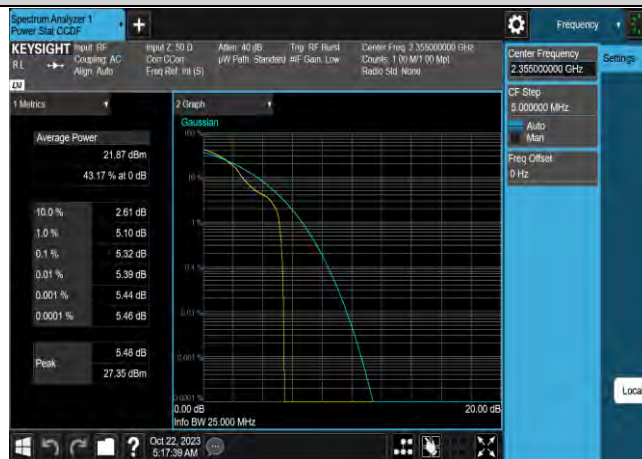

Band40-5MHz-64QAM-39200-1RB#0