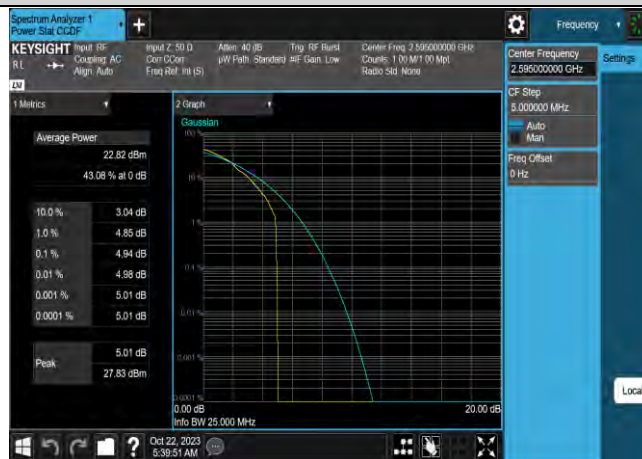

Band38-20MHz-16QAM-38000-1RB#0