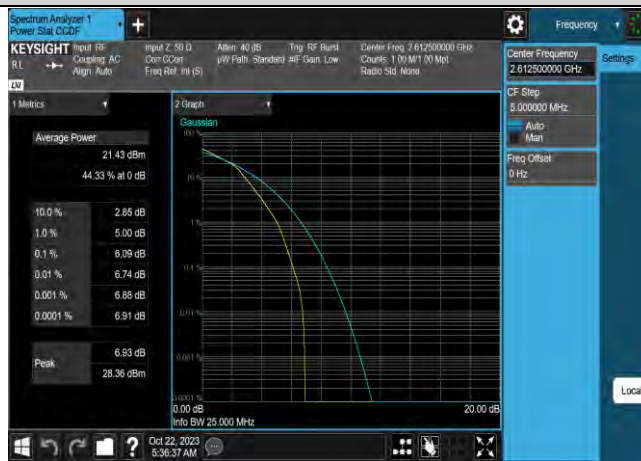

Band38-15MHz-16QAM-38175-75RB#0