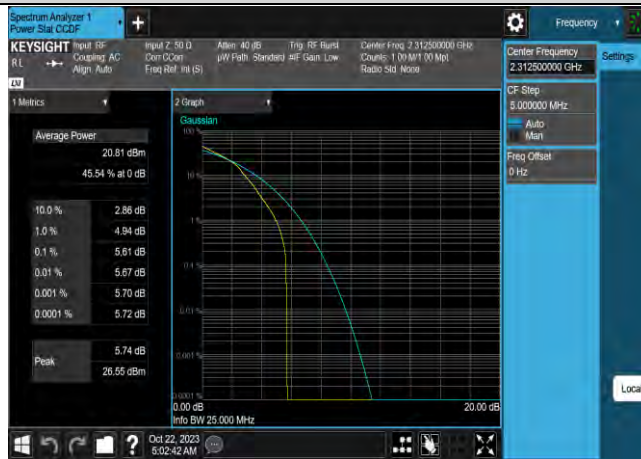

Band40-5MHz-16QAM-38750-1RB#0

Band40-5MHz-16QAM-38750-25RB#0

Band40-5MHz-16QAM-38775-1RB#0

Band40-5MHz-16QAM-38775-25RB#0

Band40-10MHz-QPSK-38750-1RB#0

**Band40-10MHz-64QAM-38750-50RB#0**

Band40-10MHz-16QAM-38750-1RB#0