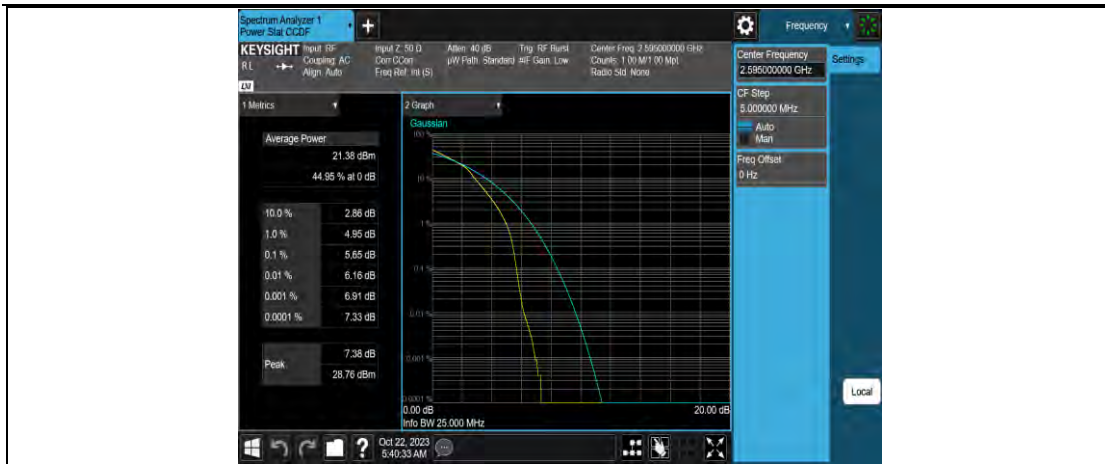

Band38-20MHz-16QAM-38000-100RB#0