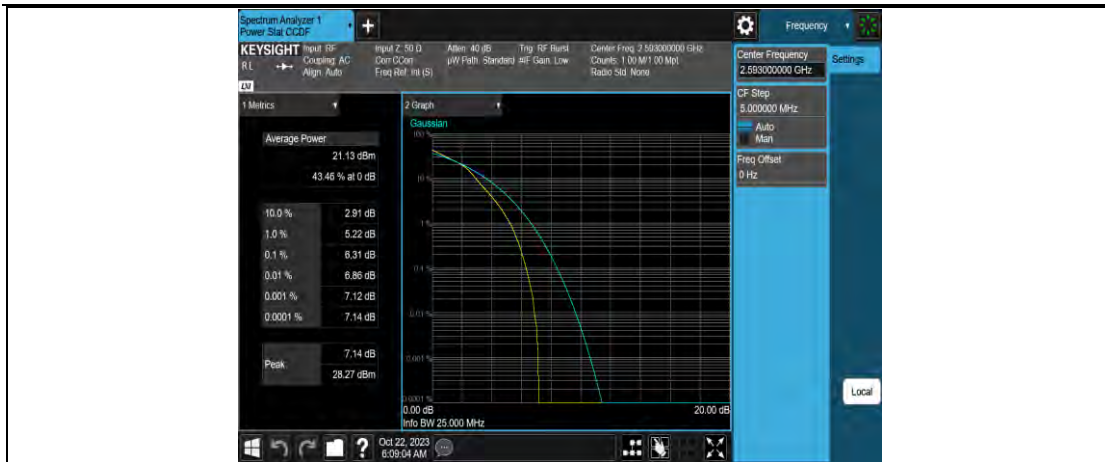

Band41-20MHz-16QAM-40620-100RB#0