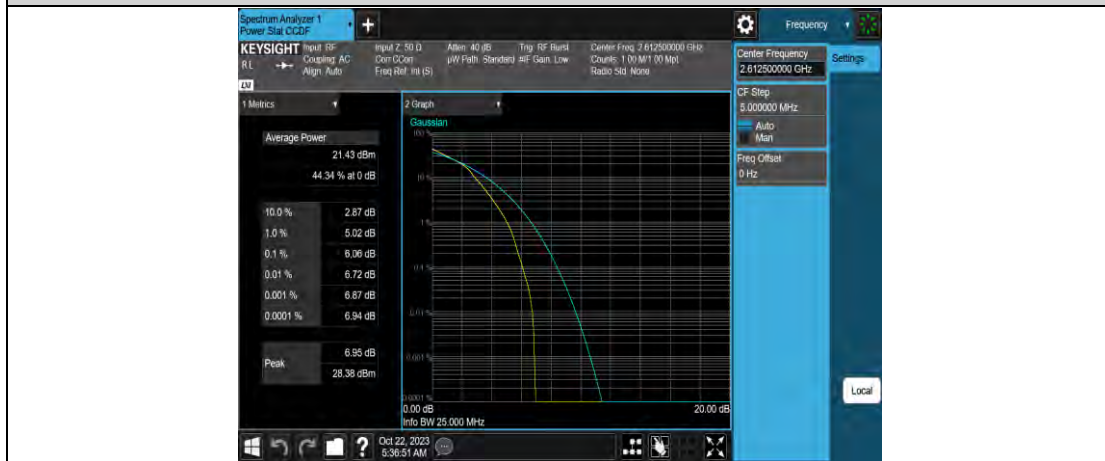

Band38-15MHz-64QAM-38175-1RB#0

Band38-15MHz-64QAM-38175-75RB#0

Band38-15MHz-16QAM-37825-1RB#0

Band38-15MHz-16QAM-37825-75RB#0

Band38-15MHz-16QAM-38000-1RB#0

Band38-15MHz-16QAM-38000-75RB#0

Band38-15MHz-16QAM-38175-1RB#0