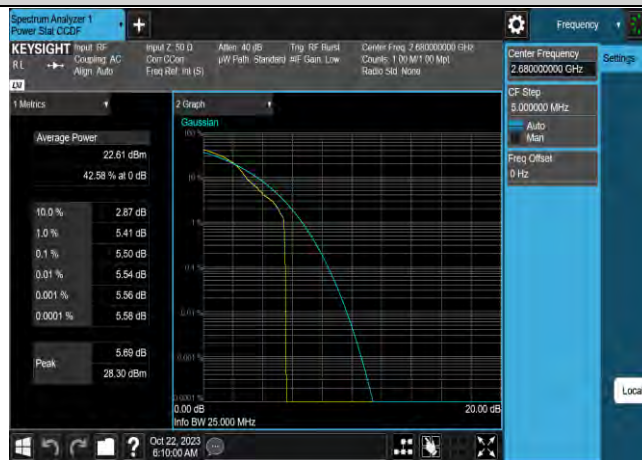

Band41-20MHz-64QAM-39750-100RB#0

Band41-20MHz-64QAM-40620-1RB#0

Band41-20MHz-64QAM-40620-100RB#0

Band41-20MHz-64QAM-41490-1RB#0

Band41-20MHz-64QAM-41490-100RB#0

Band41-20MHz-16QAM-39750-1RB#0

Band41-20MHz-16QAM-39750-100RB#0