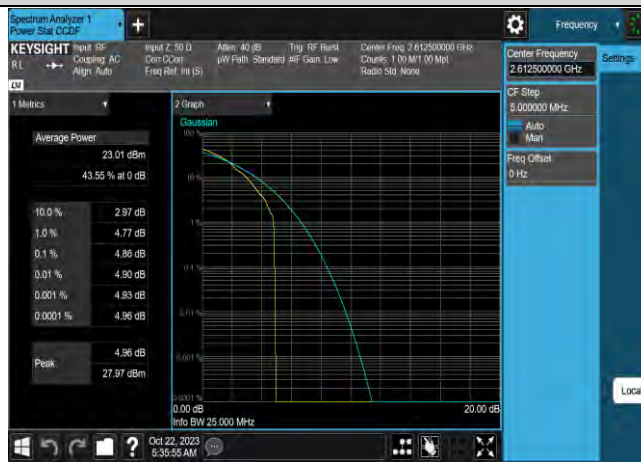

Band38-15MHz-64QAM-38175-1RB#0

Band38-15MHz-64QAM-38175-75RB#0

Band38-15MHz-16QAM-37825-1RB#0

Band38-15MHz-16QAM-37825-75RB#0

Band38-15MHz-16QAM-38000-1RB#0

Band38-15MHz-16QAM-38000-75RB#0

Band38-15MHz-16QAM-38175-1RB#0