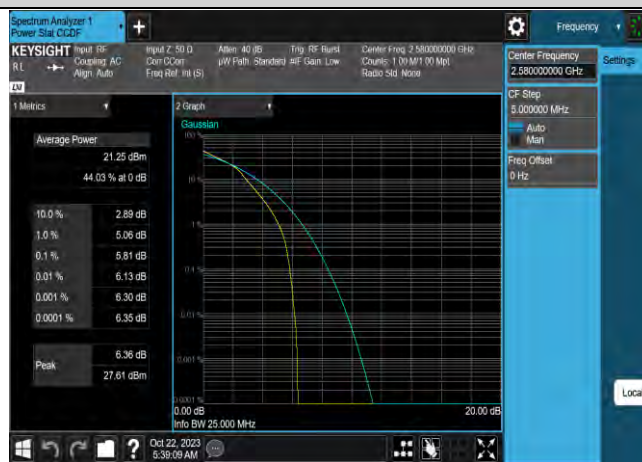

Band38-20MHz-16QAM-37850-100RB#0