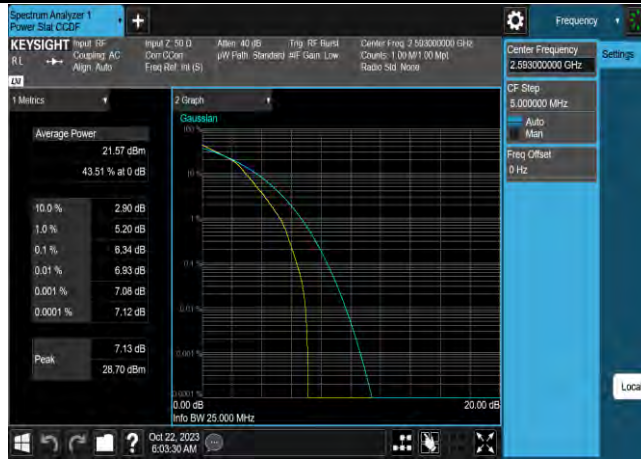

Band41-15MHz-64QAM-41515-75RB#0

Band41-15MHz-16QAM-39725-1RB#0

Band41-15MHz-16QAM-39725-75RB#0

Band41-15MHz-16QAM-40620-1RB#0

Band41-15MHz-16QAM-40620-75RB#0

Band41-15MHz-16QAM-41515-1RB#0

Band41-15MHz-16QAM-41515-75RB#0