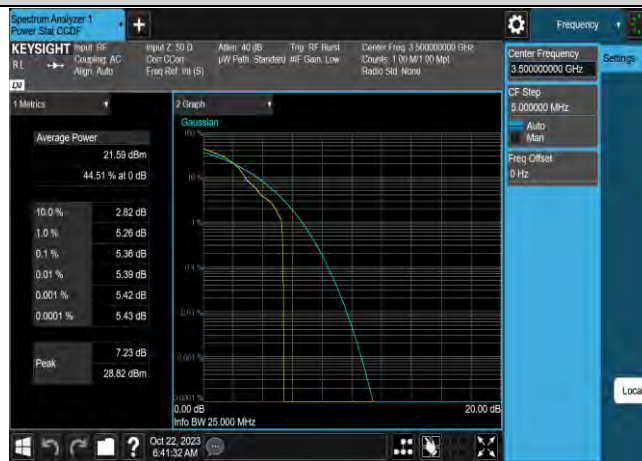

Band42-20MHz-64QAM-42590-1RB#0