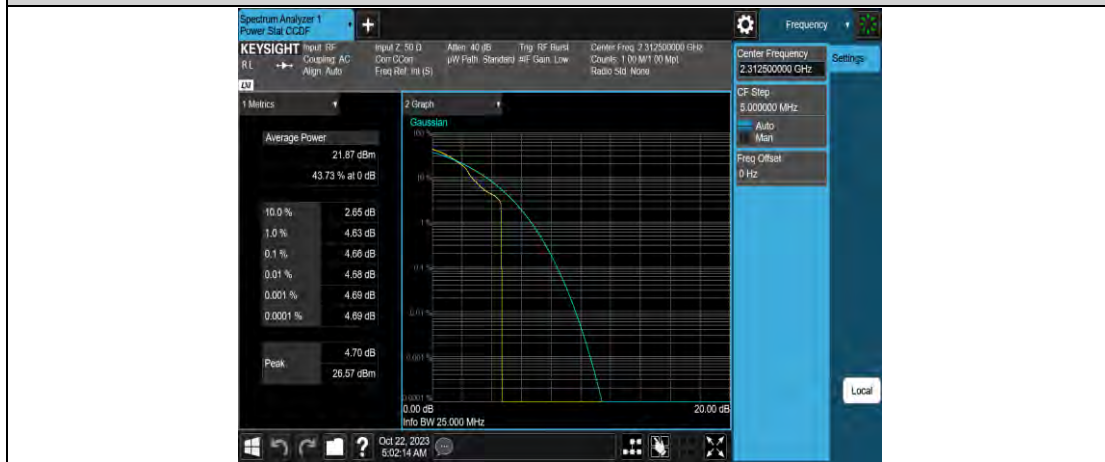

### LTE Band 40(2305-2315) Test Graphs

Band40-5MHz-64QAM-38725-25RB#0

Band40-5MHz-64QAM-38750-1RB#0

Band40-5MHz-64QAM-38750-25RB#0

Band40-5MHz-64QAM-38775-1RB#0

Band40-5MHz-64QAM-38775-25RB#0

Band40-5MHz-64QAM-39175-1RB#0