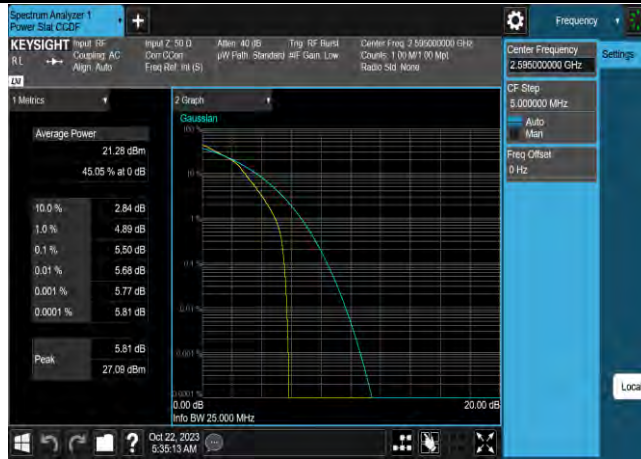

Band38-15MHz-64QAM-38175-1RB#0

Band38-15MHz-64QAM-38175-75RB#0

Band38-15MHz-16QAM-37825-1RB#0

Band38-15MHz-16QAM-37825-75RB#0

Band38-15MHz-16QAM-38000-1RB#0

Band38-15MHz-16QAM-38000-75RB#0

Band38-15MHz-16QAM-38175-1RB#0