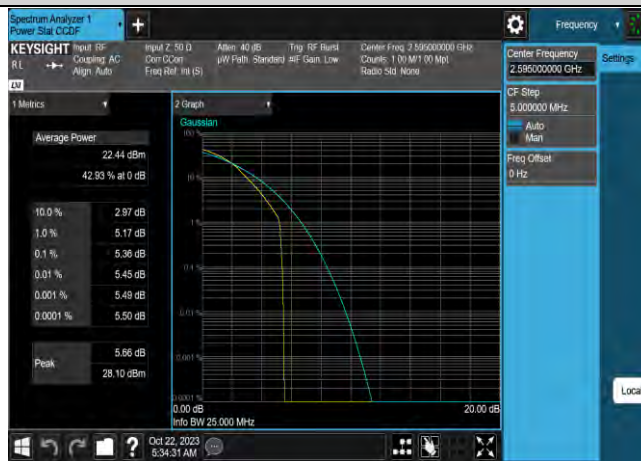

Band38-15MHz-64QAM-38175-1RB#0

Band38-15MHz-64QAM-38175-75RB#0

Band38-15MHz-16QAM-37825-1RB#0

Band38-15MHz-16QAM-37825-75RB#0

Band38-15MHz-16QAM-38000-1RB#0

Band38-15MHz-16QAM-38000-75RB#0

Band38-15MHz-16QAM-38175-1RB#0