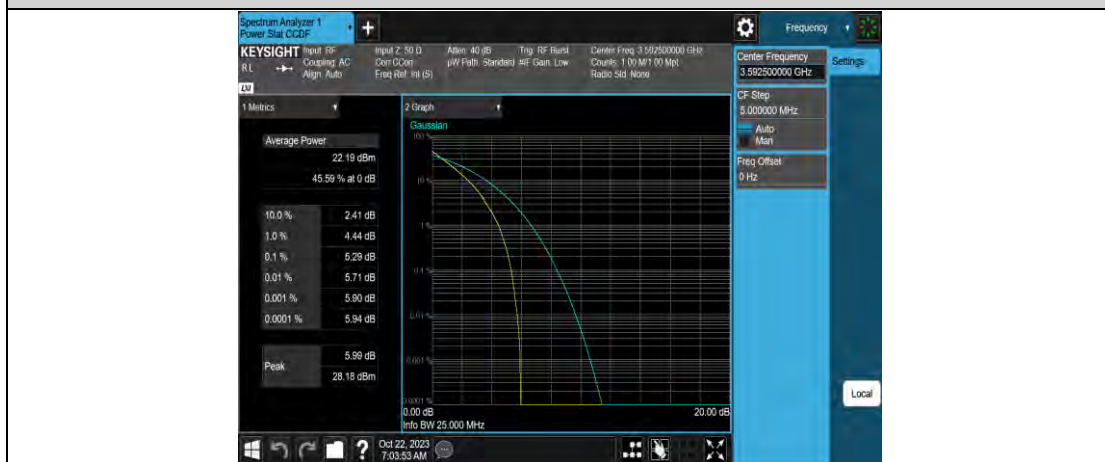

Band42-15MHz-QPSK-43515-75RB#0

Band42-15MHz-64QAM-43165-1RB#0