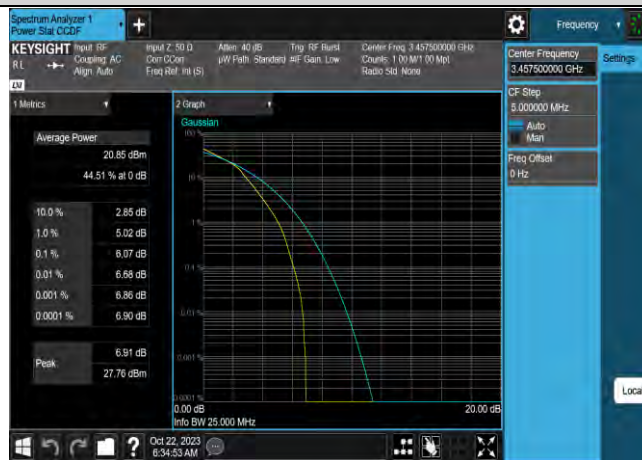

Band42-15MHz-QPSK-43015-75RB#0

Band42-15MHz-64QAM-42165-1RB#0

Band42-15MHz-64QAM-42165-75RB#0

Band42-15MHz-64QAM-42590-1RB#0

Band42-15MHz-64QAM-42590-75RB#0

Band42-20MHz-QPSK-43990-1RB#0

Band42-20MHz-QPSK-43990-100RB#0