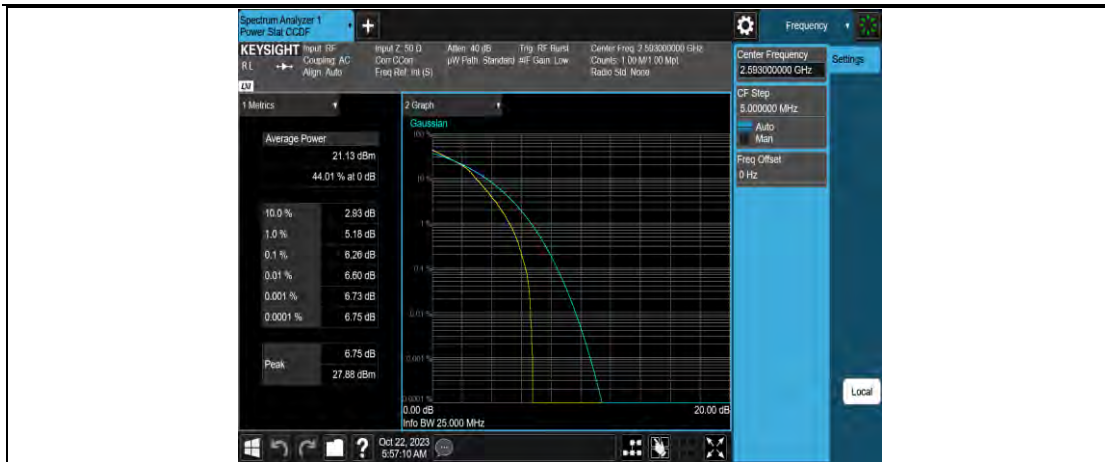

Band41-10MHz-16QAM-40620-50RB#0