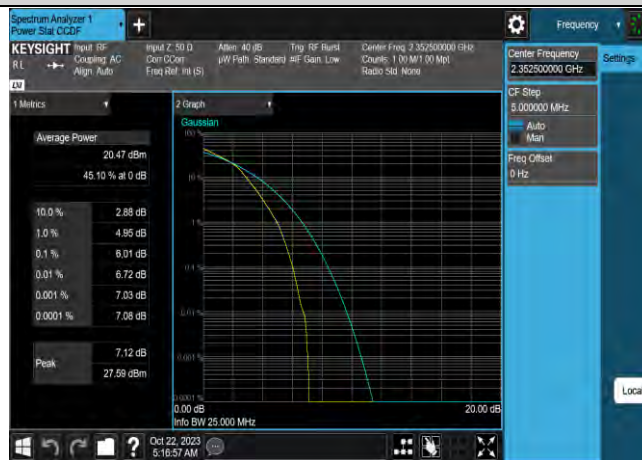

Band40-5MHz-64QAM-39175-25RB#0