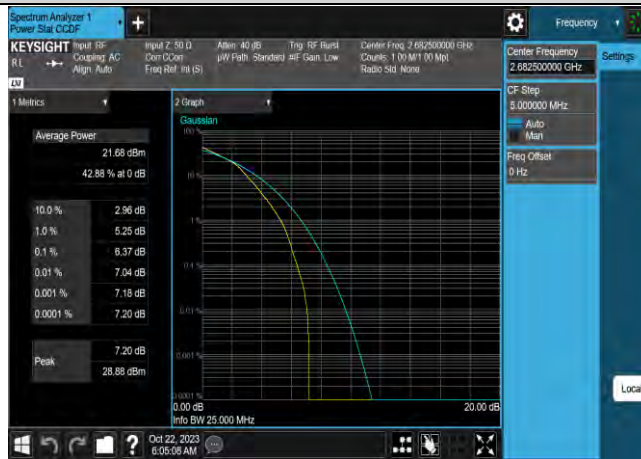

Band41-15MHz-64QAM-41515-75RB#0