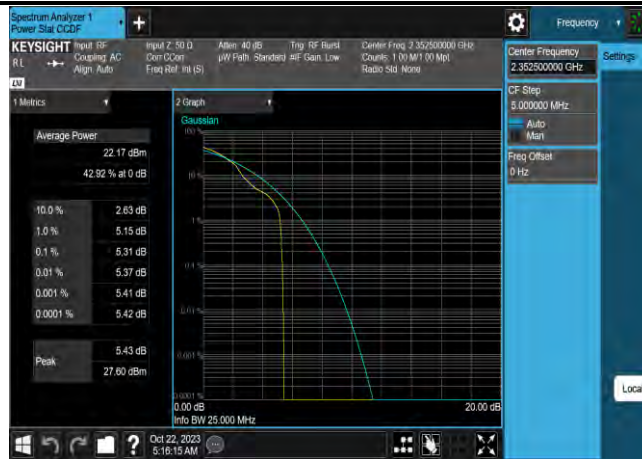

### LTE Band 40(2305-2315) Test Graphs

Band40-5MHz-64QAM-38725-25RB#0

Band40-5MHz-64QAM-38750-1RB#0

Band40-5MHz-64QAM-38750-25RB#0

Band40-5MHz-64QAM-38775-1RB#0

Band40-5MHz-64QAM-38775-25RB#0

Band40-5MHz-64QAM-39175-1RB#0