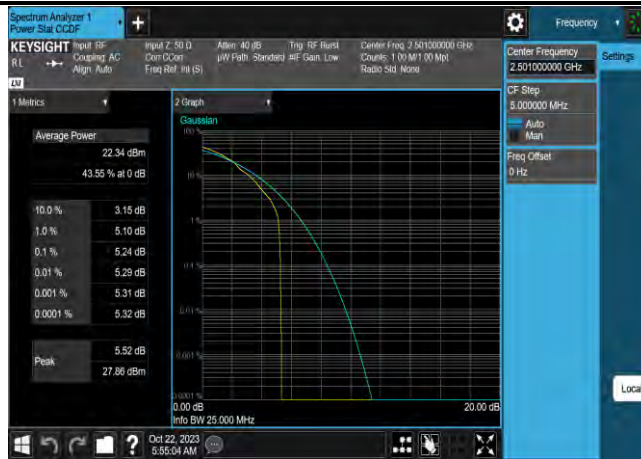

Band41-10MHz-64QAM-39700-1RB#0

Band41-10MHz-64QAM-39700-50RB#0

Band41-10MHz-64QAM-40620-1RB#0

Band41-10MHz-64QAM-40620-50RB#0

Band41-10MHz-64QAM-41540-1RB#0

Band41-10MHz-64QAM-41540-50RB#0

Band41-10MHz-16QAM-39700-1RB#0