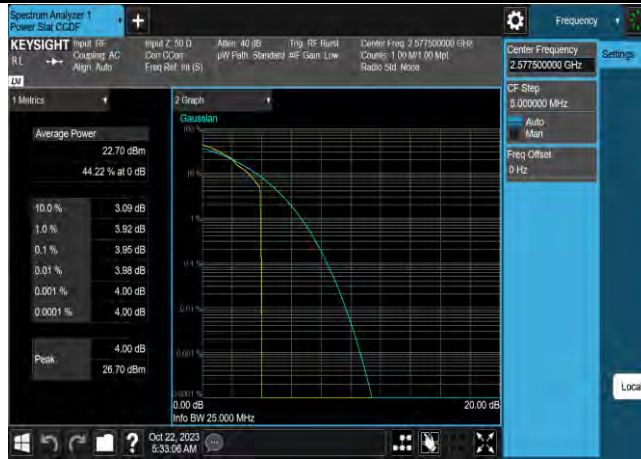

Band38-15MHz-64QAM-38175-1RB#0

Band38-15MHz-64QAM-38175-75RB#0

Band38-15MHz-16QAM-37825-1RB#0

Band38-15MHz-16QAM-37825-75RB#0

Band38-15MHz-16QAM-38000-1RB#0

Band38-15MHz-16QAM-38000-75RB#0

Band38-15MHz-16QAM-38175-1RB#0