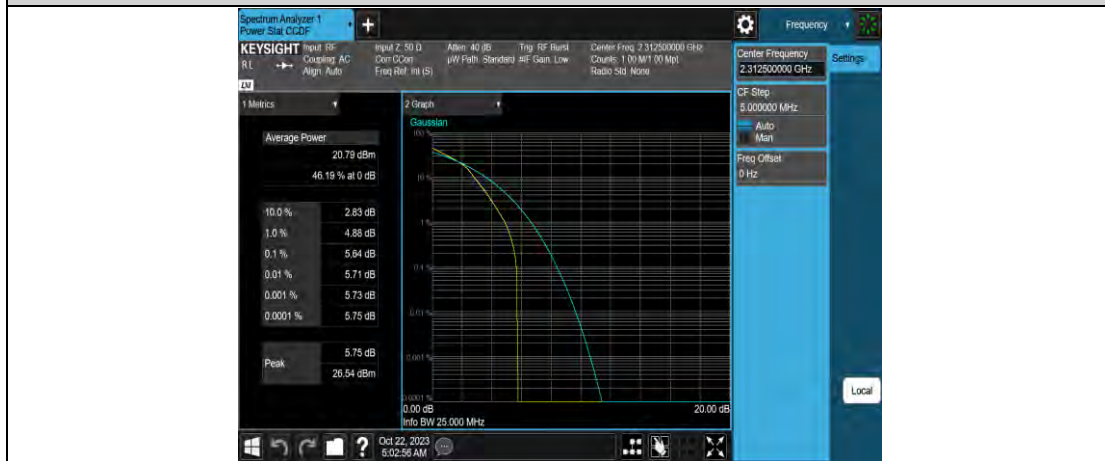

### LTE Band 40(2305-2315) Test Graphs

Band40-5MHz-64QAM-38725-25RB#0

Band40-5MHz-64QAM-38750-1RB#0

Band40-5MHz-64QAM-38750-25RB#0

Band40-5MHz-64QAM-38775-1RB#0

Band40-5MHz-64QAM-38775-25RB#0

Band40-5MHz-64QAM-39175-1RB#0