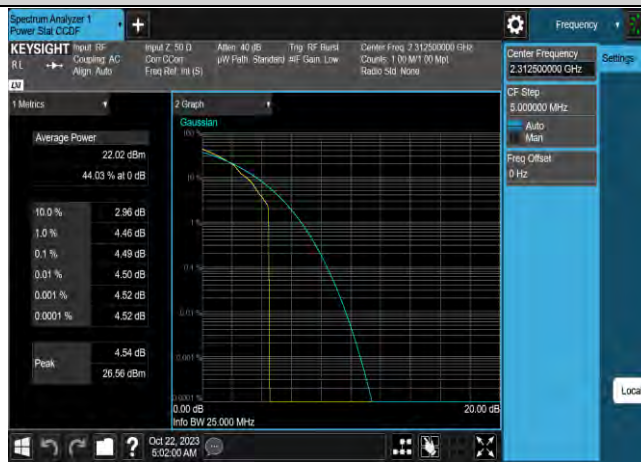

Band40-5MHz-16QAM-38775-1RB#0