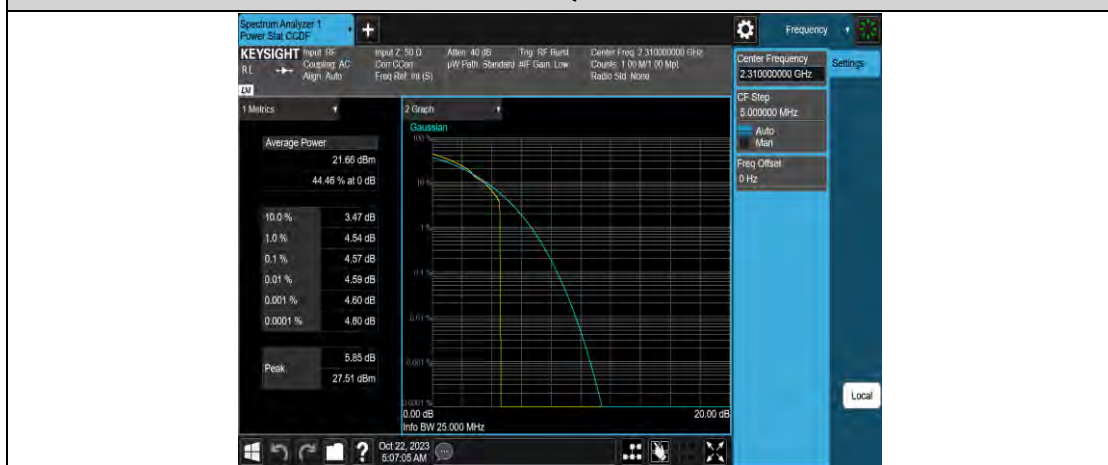

Band40-5MHz-16QAM-38750-1RB#0

Band40-5MHz-16QAM-38750-25RB#0

Band40-5MHz-16QAM-38775-1RB#0

Band40-5MHz-16QAM-38775-25RB#0

Band40-10MHz-QPSK-38750-1RB#0

**Band40-10MHz-64QAM-38750-50RB#0**

Band40-10MHz-16QAM-38750-1RB#0