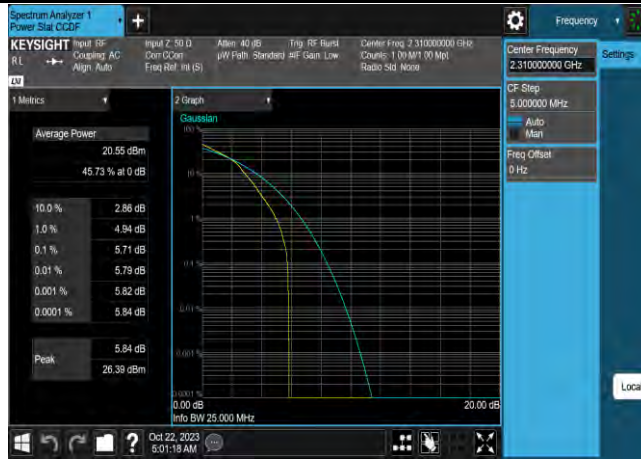

Band40-5MHz-16QAM-38750-25RB#0