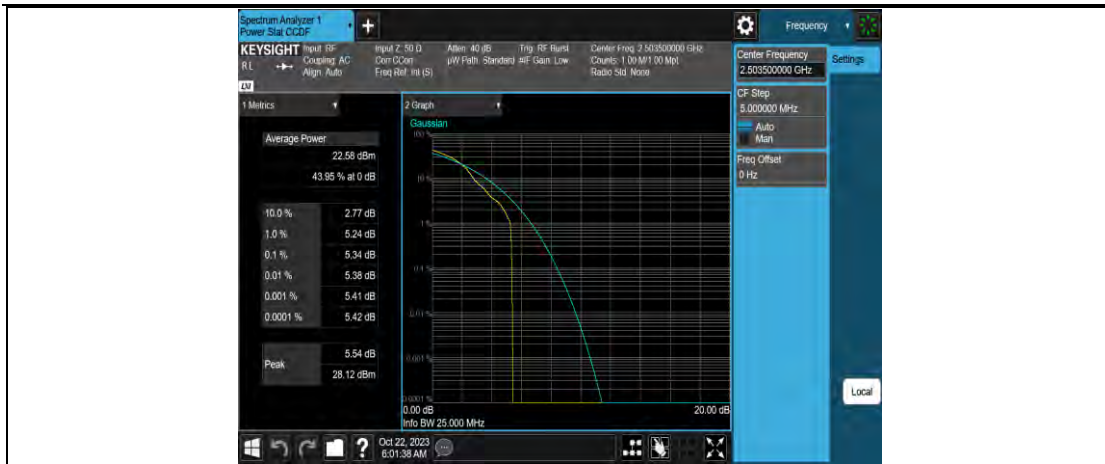

Band41-10MHz-16QAM-39700-50RB#0

Band41-10MHz-16QAM-40620-1RB#0

Band41-10MHz-16QAM-40620-50RB#0

Band41-15MHz-QPSK-41515-1RB#0

Band41-15MHz-QPSK-41515-75RB#0

Band41-15MHz-64QAM-39725-1RB#0

Band41-15MHz-64QAM-41515-1RB#0