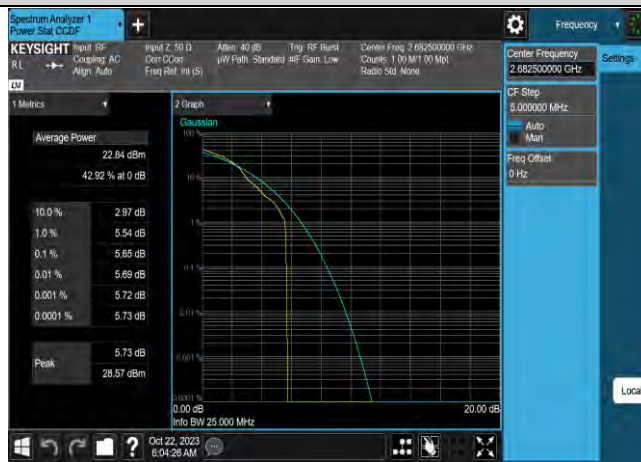

Band41-10MHz-16QAM-39700-50RB#0

Band41-10MHz-16QAM-40620-1RB#0

Band41-10MHz-16QAM-40620-50RB#0

Band41-15MHz-QPSK-41515-1RB#0

Band41-15MHz-QPSK-41515-75RB#0

Band41-15MHz-64QAM-39725-1RB#0

Band41-15MHz-64QAM-41515-1RB#0