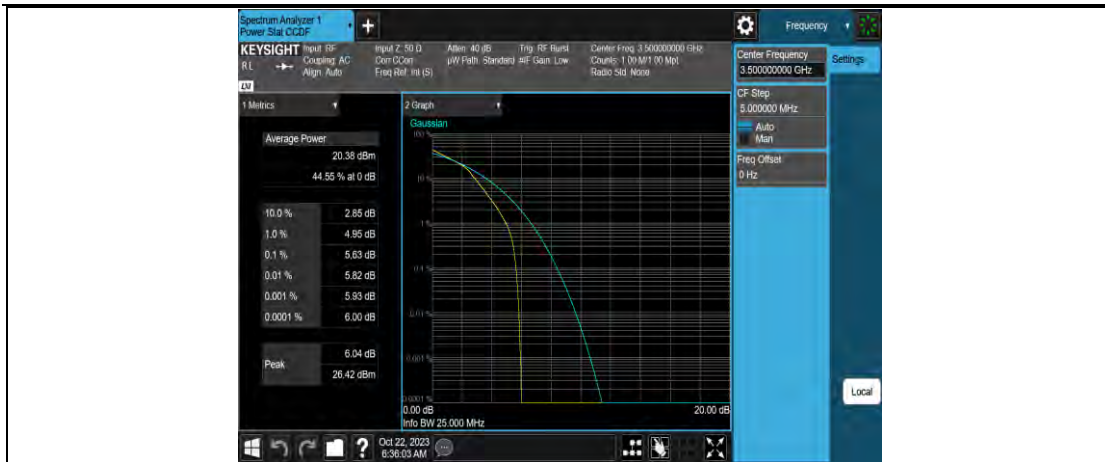

Band42-15MHz-QPSK-43015-75RB#0

Band42-15MHz-64QAM-42165-1RB#0

Band42-15MHz-64QAM-42165-75RB#0

Band42-15MHz-64QAM-42590-1RB#0

Band42-15MHz-64QAM-42590-75RB#0

Band42-20MHz-QPSK-43990-1RB#0

Band42-20MHz-QPSK-43990-100RB#0