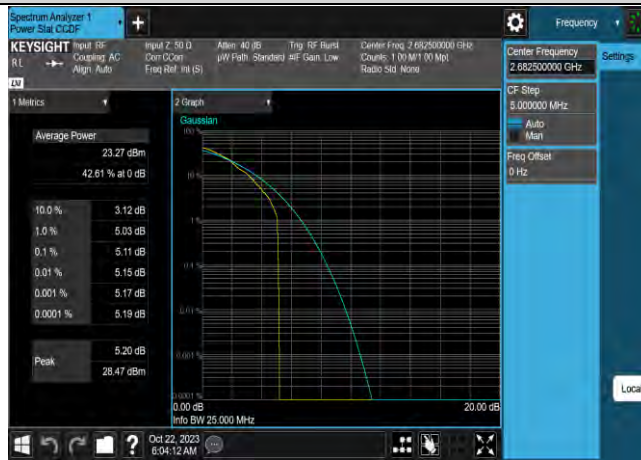

Band41-15MHz-64QAM-41515-75RB#0

Band41-15MHz-16QAM-39725-1RB#0

Band41-15MHz-16QAM-39725-75RB#0

Band41-15MHz-16QAM-40620-1RB#0

Band41-15MHz-16QAM-40620-75RB#0

Band41-15MHz-16QAM-41515-1RB#0

Band41-15MHz-16QAM-41515-75RB#0