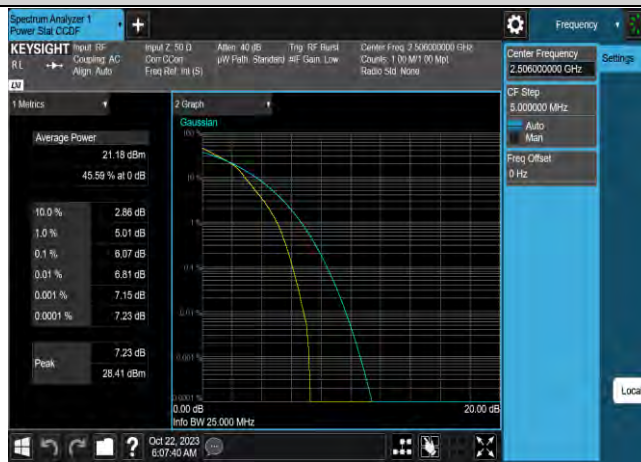

Band41-20MHz-64QAM-39750-100RB#0

Band41-20MHz-64QAM-40620-1RB#0

Band41-20MHz-64QAM-40620-100RB#0

Band41-20MHz-64QAM-41490-1RB#0

Band41-20MHz-64QAM-41490-100RB#0

Band41-20MHz-16QAM-39750-1RB#0

Band41-20MHz-16QAM-39750-100RB#0