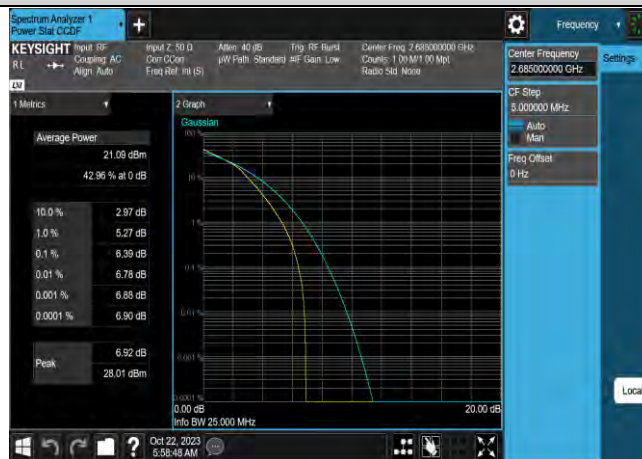

Band41-10MHz-64QAM-39700-1RB#0

Band41-10MHz-64QAM-39700-50RB#0

Band41-10MHz-64QAM-40620-1RB#0

Band41-10MHz-64QAM-40620-50RB#0

Band41-10MHz-64QAM-41540-1RB#0

Band41-10MHz-64QAM-41540-50RB#0

Band41-10MHz-16QAM-39700-1RB#0