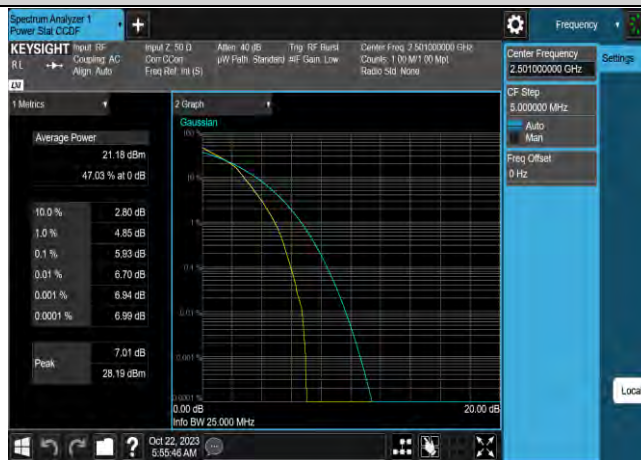

Band41-10MHz-16QAM-39700-50RB#0