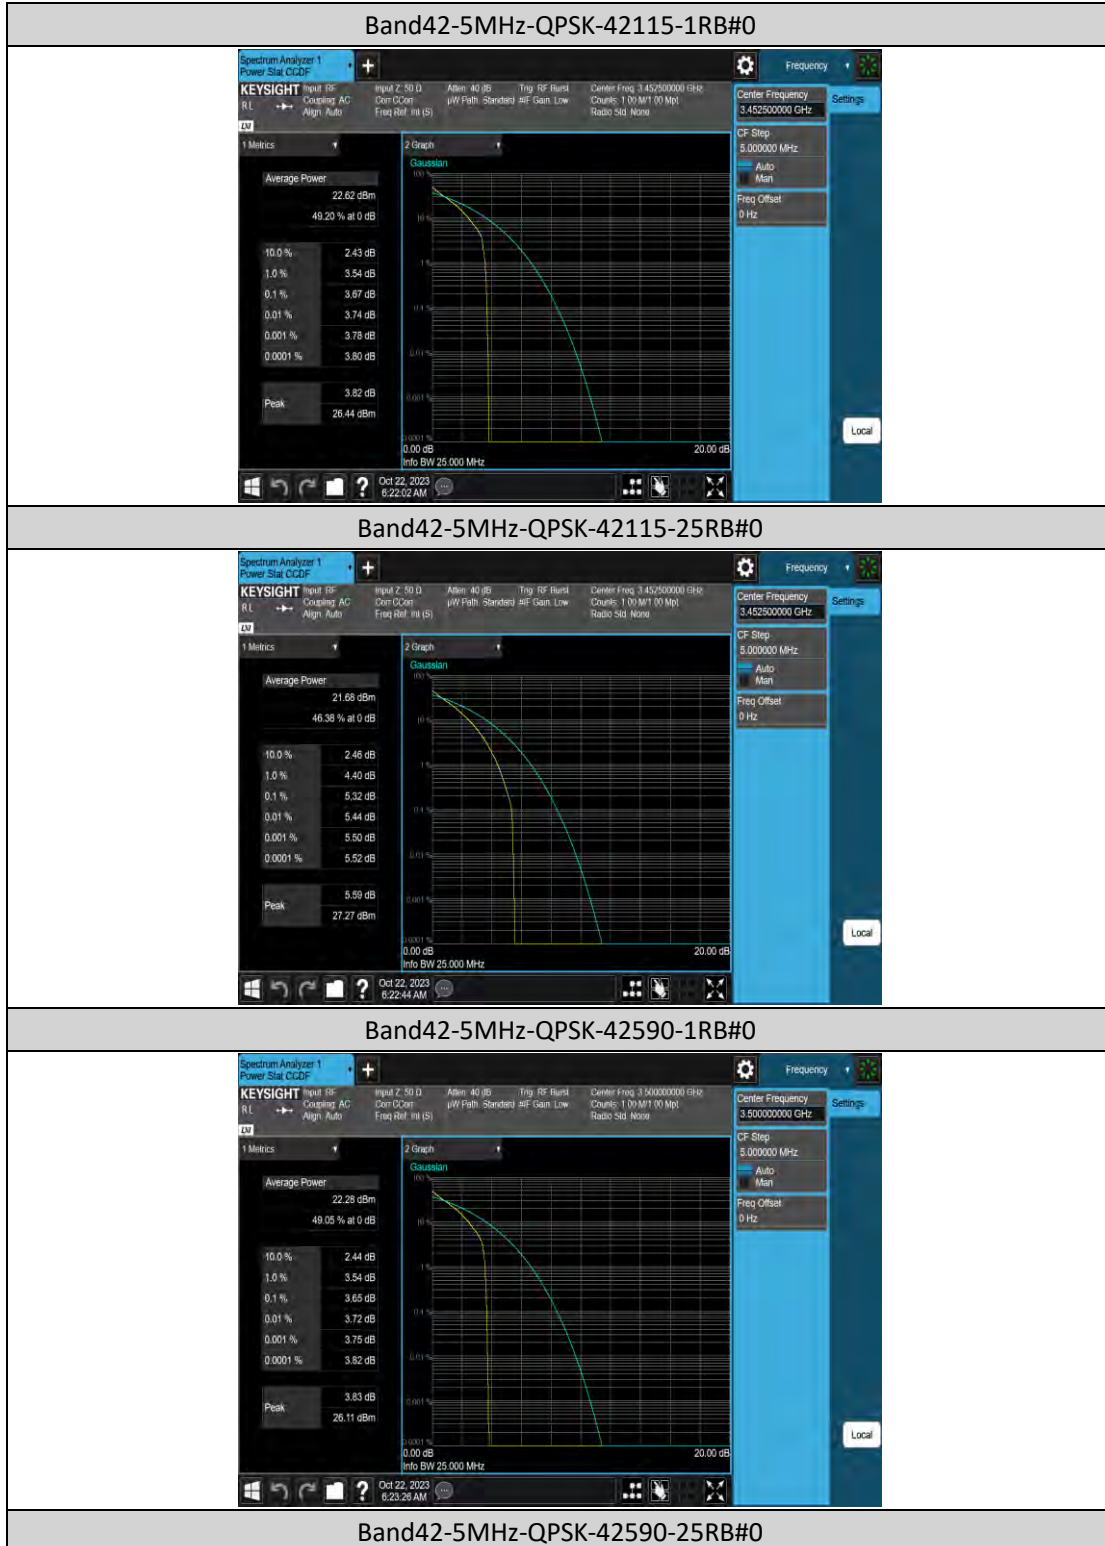

LTE Band 42(3450-3550) Test Graphs