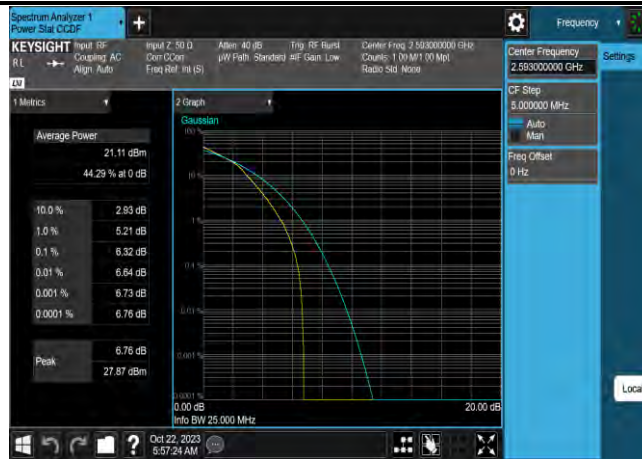

Band41-10MHz-64QAM-39700-1RB#0

Band41-10MHz-64QAM-39700-50RB#0

Band41-10MHz-64QAM-40620-1RB#0

Band41-10MHz-64QAM-40620-50RB#0

Band41-10MHz-64QAM-41540-1RB#0

Band41-10MHz-64QAM-41540-50RB#0

Band41-10MHz-16QAM-39700-1RB#0