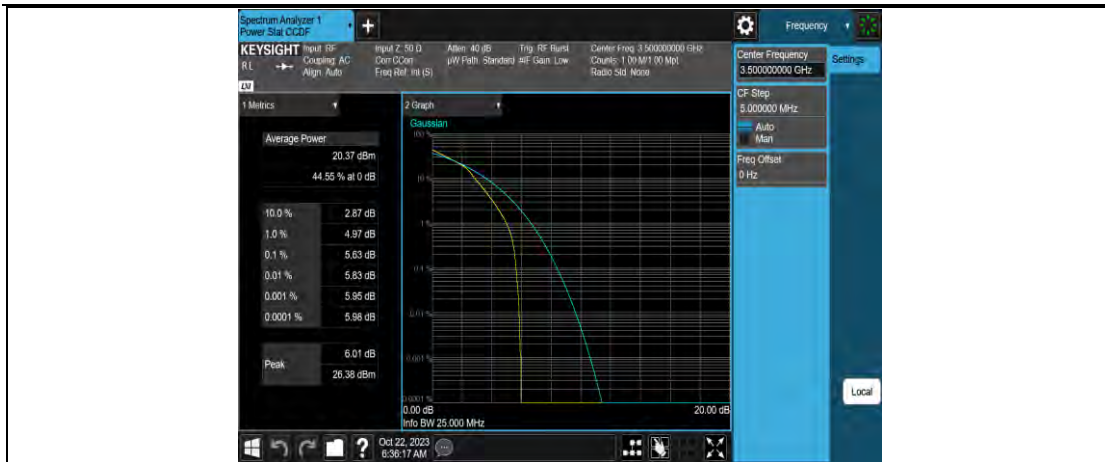

Band42-15MHz-QPSK-43015-75RB#0

Band42-15MHz-64QAM-42165-1RB#0

Band42-15MHz-64QAM-42165-75RB#0

Band42-15MHz-64QAM-42590-1RB#0

Band42-15MHz-64QAM-42590-75RB#0

Band42-20MHz-QPSK-43990-1RB#0

Band42-20MHz-QPSK-43990-100RB#0