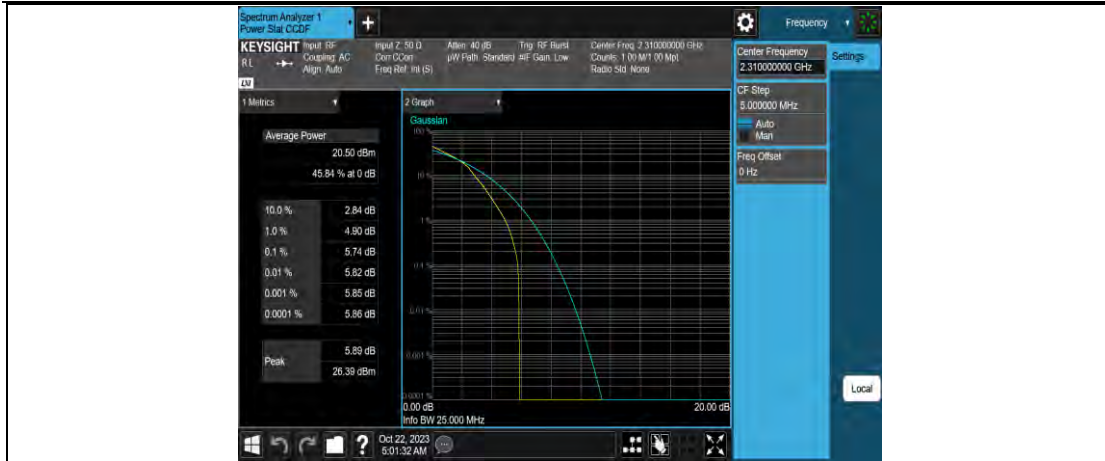

### LTE Band 40(2305-2315) Test Graphs

Band40-5MHz-64QAM-38725-25RB#0

Band40-5MHz-64QAM-38750-1RB#0

Band40-5MHz-64QAM-38750-25RB#0

Band40-5MHz-64QAM-38775-1RB#0

Band40-5MHz-64QAM-38775-25RB#0

Band40-5MHz-64QAM-39175-1RB#0