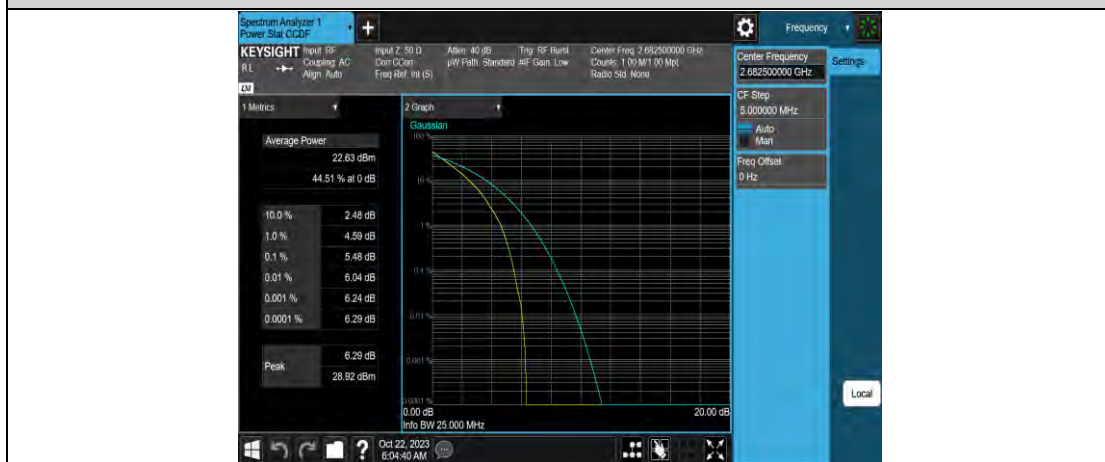

Band41-10MHz-16QAM-39700-50RB#0

Band41-10MHz-16QAM-40620-1RB#0

Band41-10MHz-16QAM-40620-50RB#0

Band41-15MHz-QPSK-41515-1RB#0

Band41-15MHz-QPSK-41515-75RB#0

Band41-15MHz-64QAM-39725-1RB#0

Band41-15MHz-64QAM-41515-1RB#0