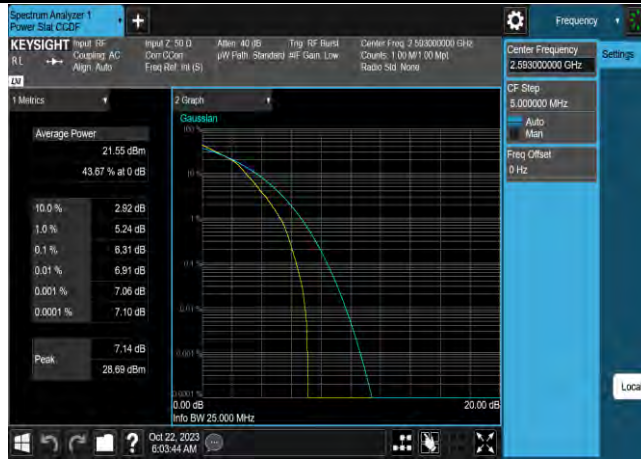

Band41-10MHz-16QAM-39700-50RB#0

Band41-10MHz-16QAM-40620-1RB#0

Band41-10MHz-16QAM-40620-50RB#0

Band41-15MHz-QPSK-41515-1RB#0

Band41-15MHz-QPSK-41515-75RB#0

Band41-15MHz-64QAM-39725-1RB#0

Band41-15MHz-64QAM-41515-1RB#0