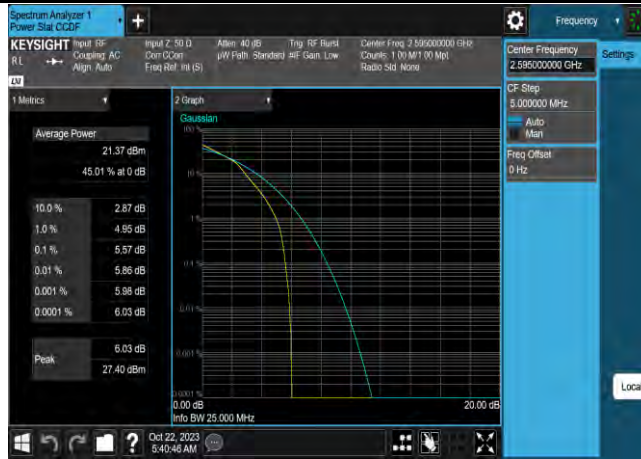

Band38-20MHz-64QAM-37850-1RB#0

Band38-20MHz-64QAM-37850-100RB#0

Band38-20MHz-64QAM-38000-1RB#0

Band38-20MHz-64QAM-38000-100RB#0

Band38-20MHz-64QAM-38150-1RB#0

Band38-20MHz-64QAM-38150-100RB#0

Band38-20MHz-16QAM-37850-1RB#0