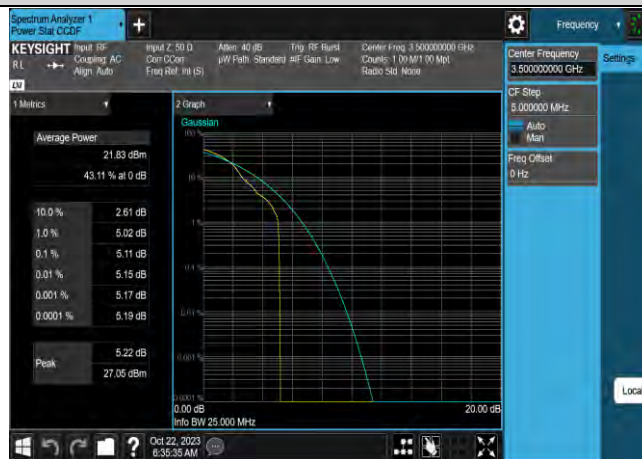

Band42-15MHz-QPSK-43015-75RB#0

Band42-15MHz-64QAM-42165-1RB#0

Band42-15MHz-64QAM-42165-75RB#0

Band42-15MHz-64QAM-42590-1RB#0

Band42-15MHz-64QAM-42590-75RB#0

Band42-20MHz-QPSK-43990-1RB#0

Band42-20MHz-QPSK-43990-100RB#0