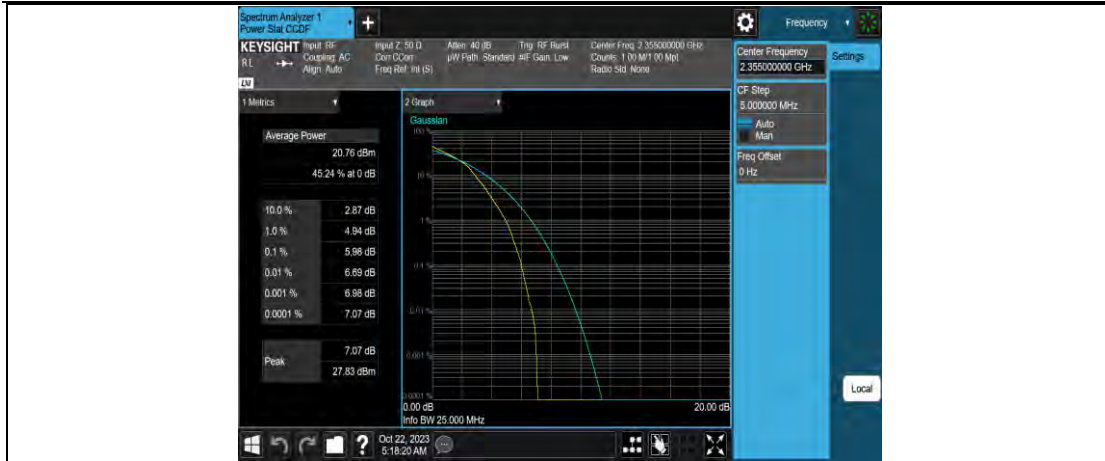

Band40-5MHz-64QAM-39200-25RB#0