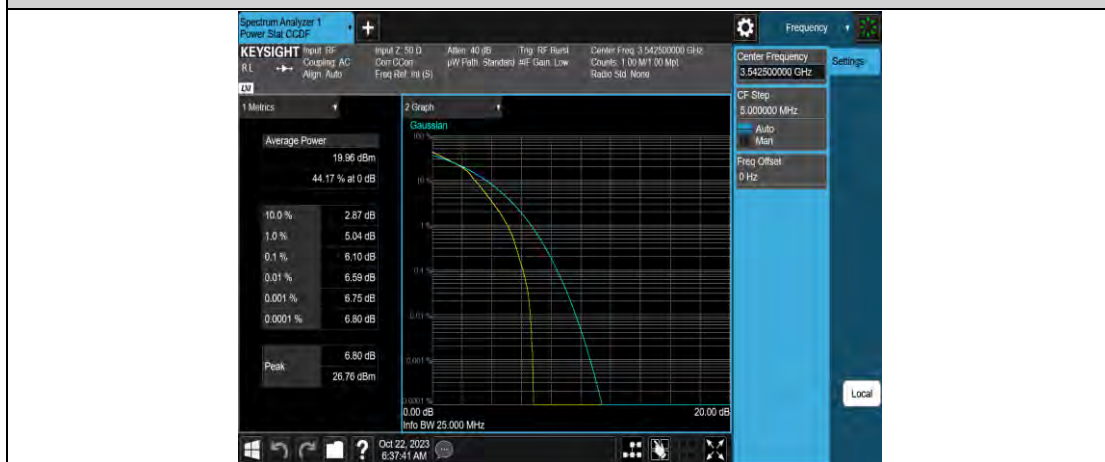

Band42-15MHz-QPSK-43015-75RB#0

Band42-15MHz-64QAM-42165-1RB#0

Band42-15MHz-64QAM-42165-75RB#0

Band42-15MHz-64QAM-42590-1RB#0

Band42-15MHz-64QAM-42590-75RB#0

Band42-20MHz-QPSK-43990-1RB#0

Band42-20MHz-QPSK-43990-100RB#0