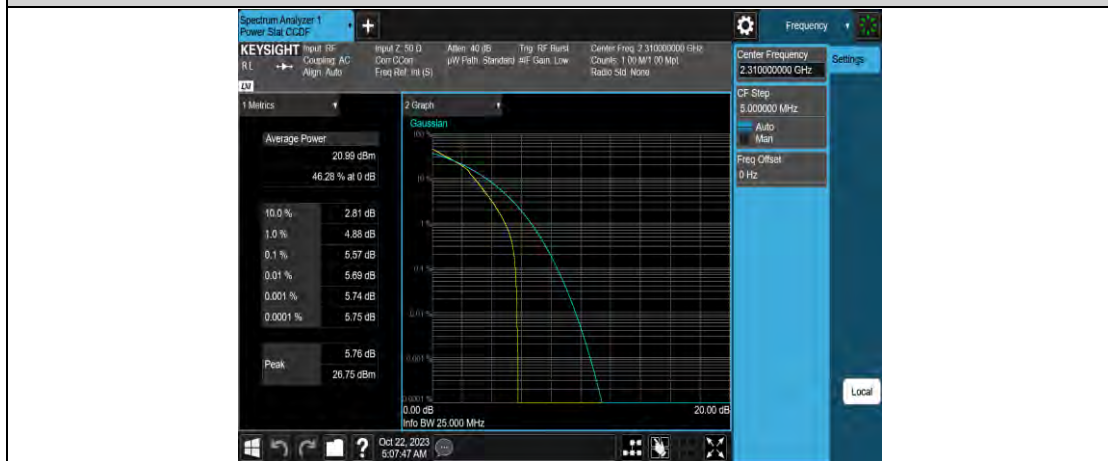

Band40-10MHz-16QAM-38750-50RB#0