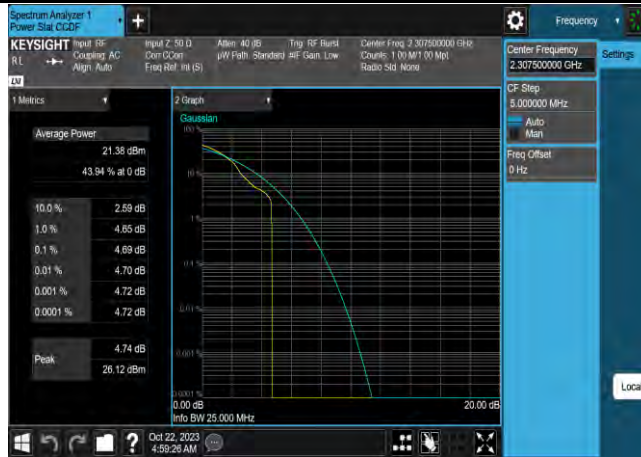

### LTE Band 40(2305-2315) Test Graphs

Band40-5MHz-64QAM-38725-25RB#0

Band40-5MHz-64QAM-38750-1RB#0

Band40-5MHz-64QAM-38750-25RB#0

Band40-5MHz-64QAM-38775-1RB#0

Band40-5MHz-64QAM-38775-25RB#0

Band40-5MHz-64QAM-39175-1RB#0