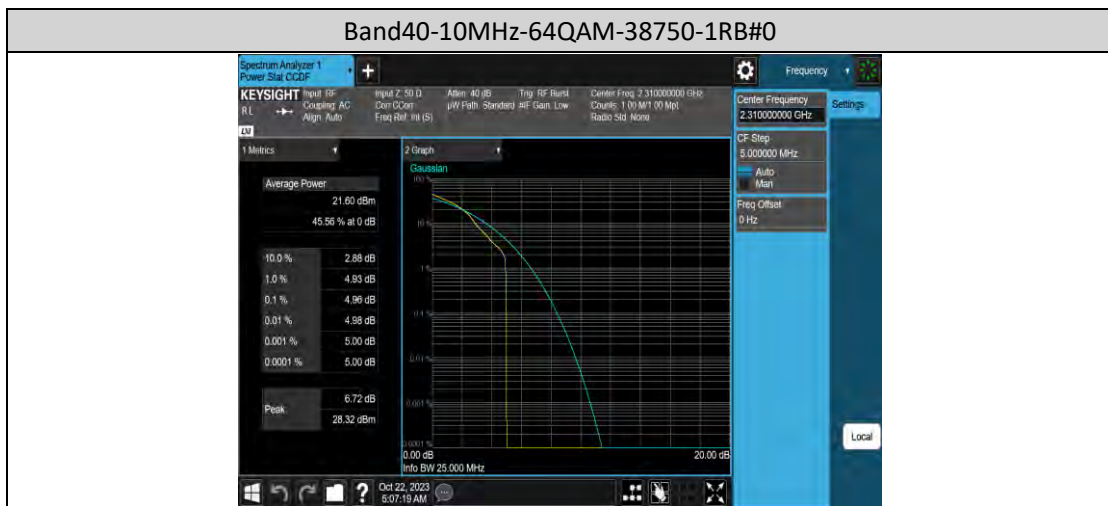

Band40-5MHz-16QAM-38750-1RB#0

Band40-5MHz-16QAM-38750-25RB#0

Band40-5MHz-16QAM-38775-1RB#0

Band40-5MHz-16QAM-38775-25RB#0

Band40-10MHz-QPSK-38750-1RB#0

**Band40-10MHz-64QAM-38750-50RB#0**

Band40-10MHz-16QAM-38750-1RB#0