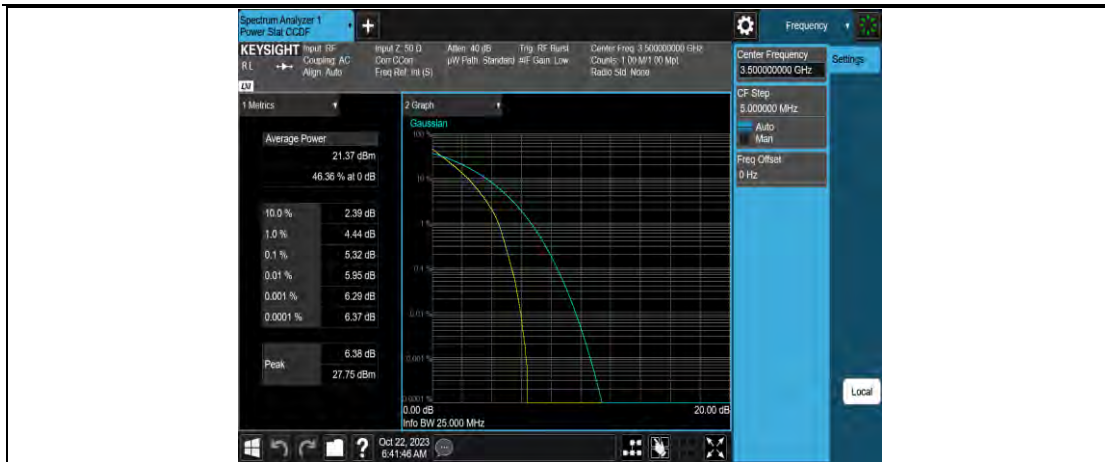

Band42-15MHz-QPSK-43015-75RB#0

Band42-15MHz-64QAM-42165-1RB#0

Band42-15MHz-64QAM-42165-75RB#0

Band42-15MHz-64QAM-42590-1RB#0

Band42-15MHz-64QAM-42590-75RB#0

Band42-20MHz-QPSK-43990-1RB#0

Band42-20MHz-QPSK-43990-100RB#0