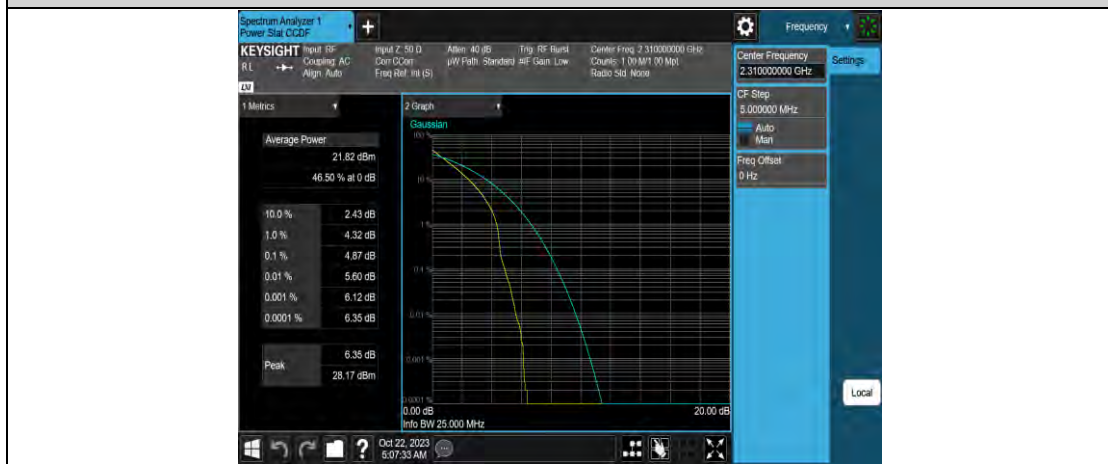

Band40-5MHz-16QAM-38750-1RB#0

Band40-5MHz-16QAM-38750-25RB#0

Band40-5MHz-16QAM-38775-1RB#0

Band40-5MHz-16QAM-38775-25RB#0

Band40-10MHz-QPSK-38750-1RB#0

**Band40-10MHz-64QAM-38750-50RB#0**

Band40-10MHz-16QAM-38750-1RB#0