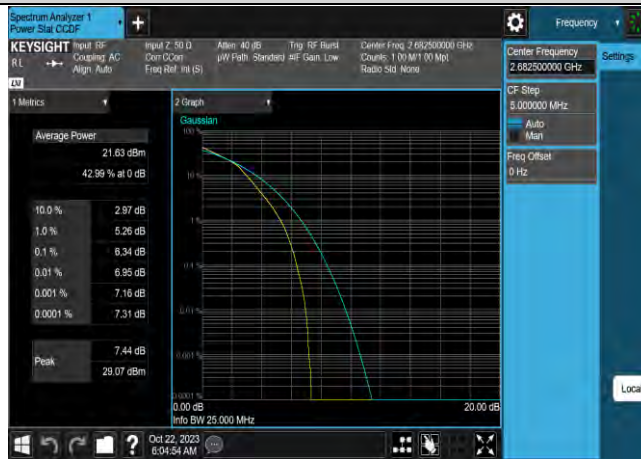

Band41-15MHz-64QAM-41515-75RB#0

Band41-15MHz-16QAM-39725-1RB#0

Band41-15MHz-16QAM-39725-75RB#0

Band41-15MHz-16QAM-40620-1RB#0

Band41-15MHz-16QAM-40620-75RB#0

Band41-15MHz-16QAM-41515-1RB#0

Band41-15MHz-16QAM-41515-75RB#0