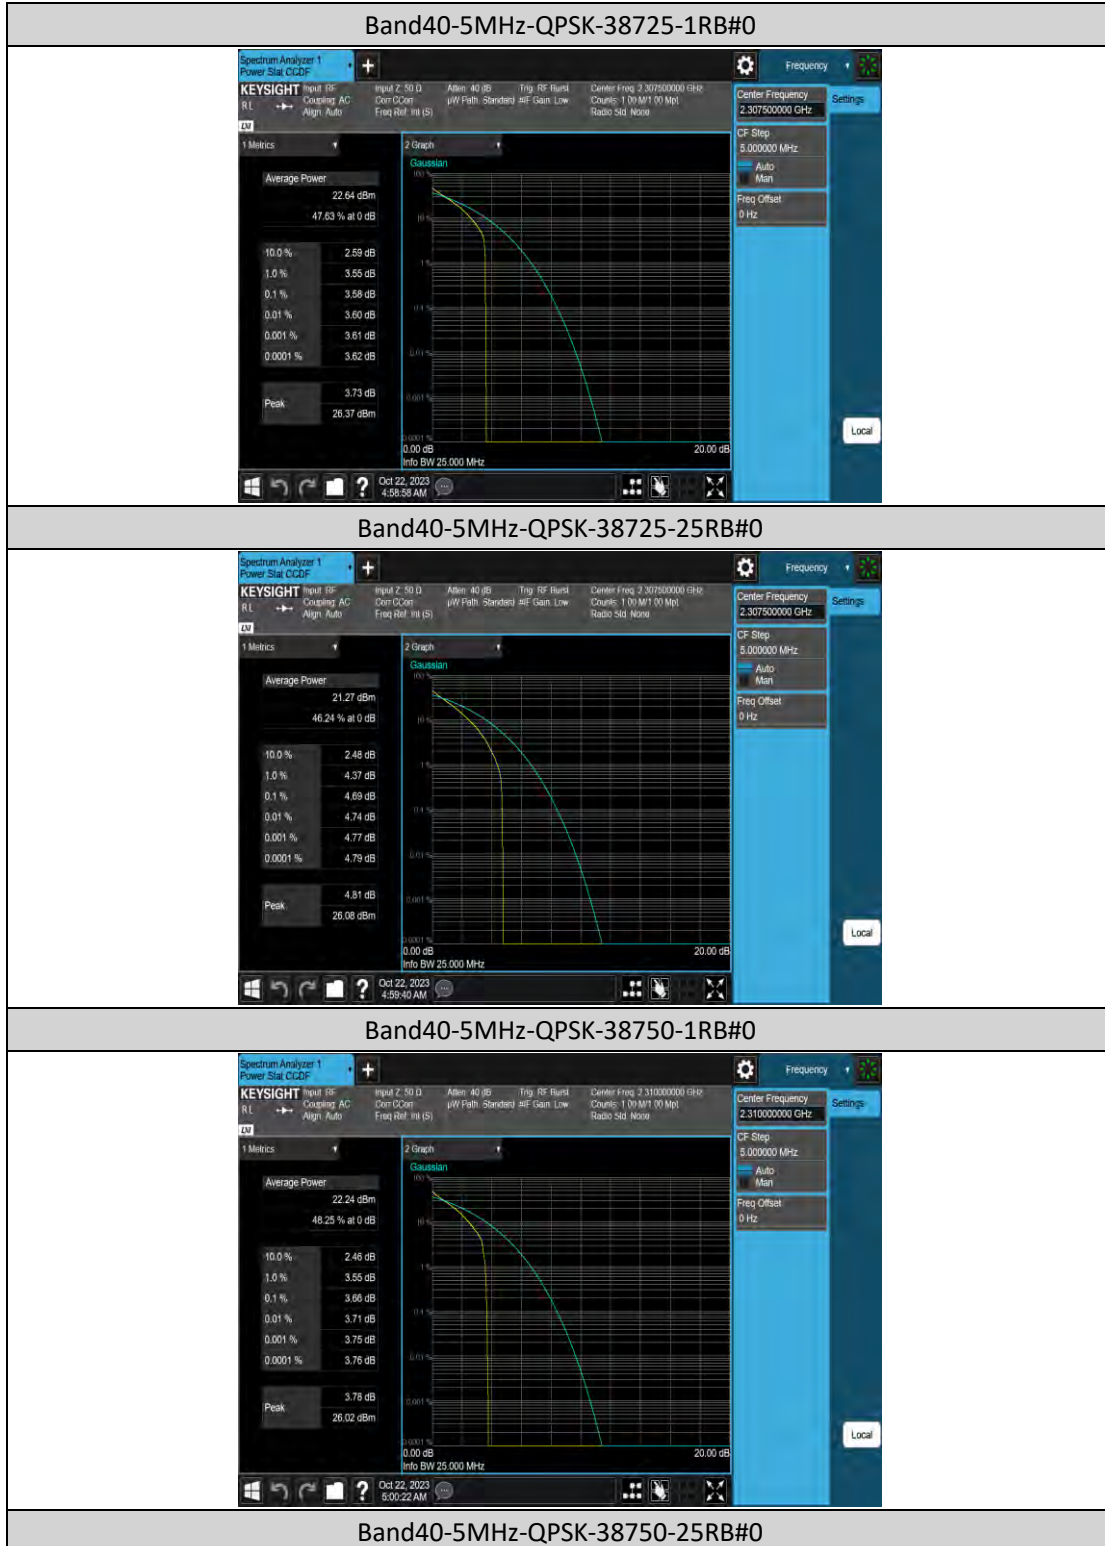

### LTE Band 40(2305-2315) Test Graphs

Band40-5MHz-64QAM-38725-25RB#0

Band40-5MHz-64QAM-38750-1RB#0

Band40-5MHz-64QAM-38750-25RB#0

Band40-5MHz-64QAM-38775-1RB#0

Band40-5MHz-64QAM-38775-25RB#0

Band40-5MHz-64QAM-39175-1RB#0