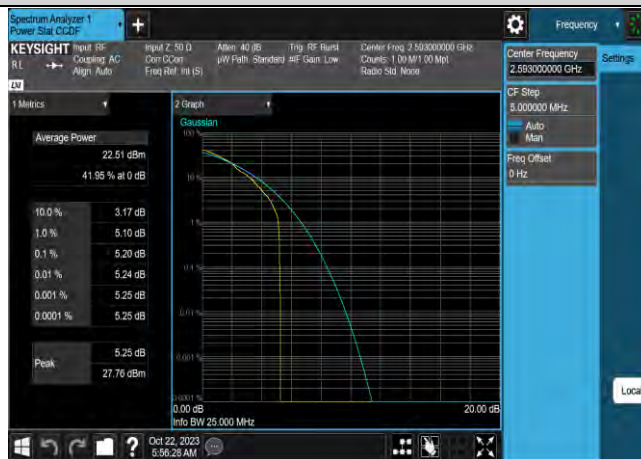

Band41-10MHz-16QAM-40620-1RB#0