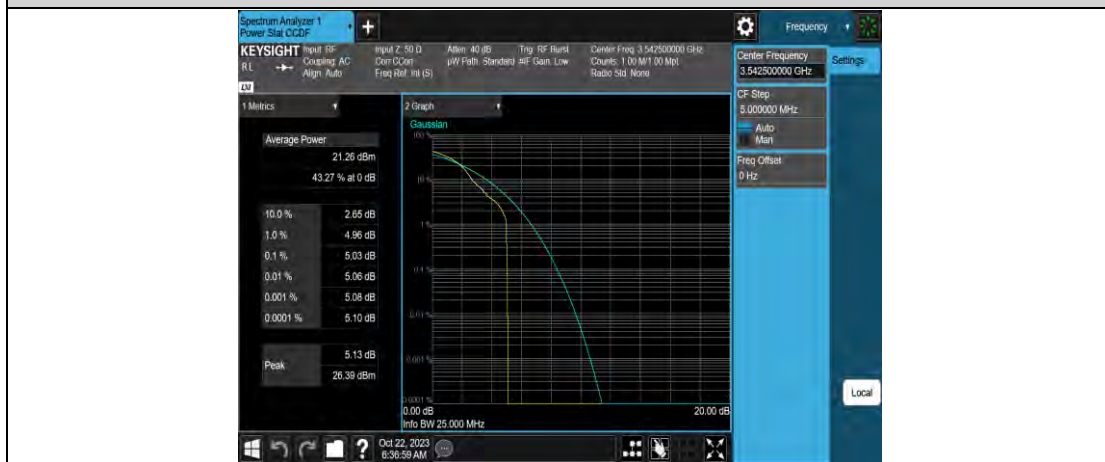

Band42-15MHz-QPSK-43015-75RB#0

Band42-15MHz-64QAM-42165-1RB#0

Band42-15MHz-64QAM-42165-75RB#0

Band42-15MHz-64QAM-42590-1RB#0

Band42-15MHz-64QAM-42590-75RB#0

Band42-20MHz-QPSK-43990-1RB#0

Band42-20MHz-QPSK-43990-100RB#0