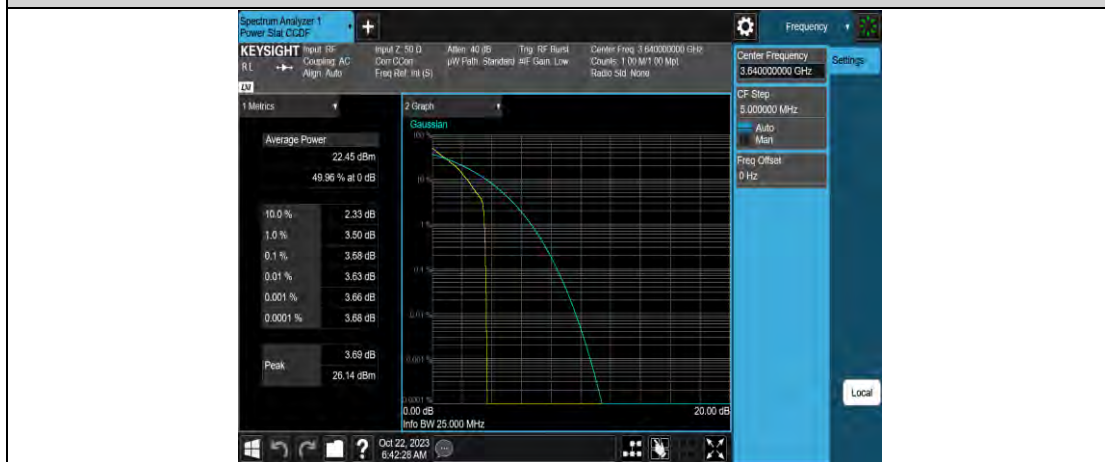

Band42-15MHz-QPSK-43015-75RB#0

Band42-15MHz-64QAM-42165-1RB#0

Band42-15MHz-64QAM-42165-75RB#0

Band42-15MHz-64QAM-42590-1RB#0

Band42-15MHz-64QAM-42590-75RB#0

Band42-20MHz-QPSK-43990-1RB#0

Band42-20MHz-QPSK-43990-100RB#0