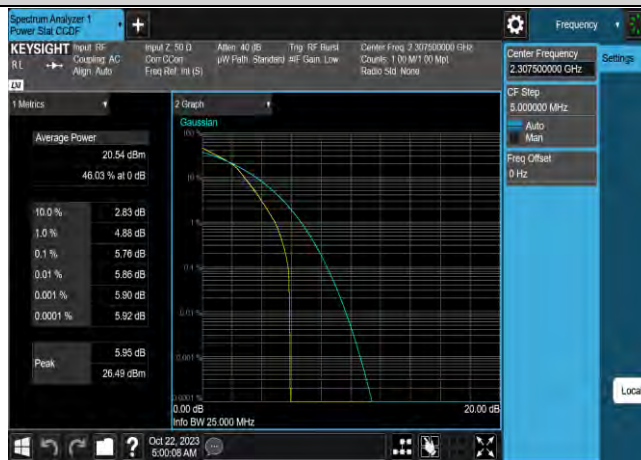

### LTE Band 40(2305-2315) Test Graphs

Band40-5MHz-64QAM-38725-25RB#0

Band40-5MHz-64QAM-38750-1RB#0

Band40-5MHz-64QAM-38750-25RB#0

Band40-5MHz-64QAM-38775-1RB#0

Band40-5MHz-64QAM-38775-25RB#0

Band40-5MHz-64QAM-39175-1RB#0