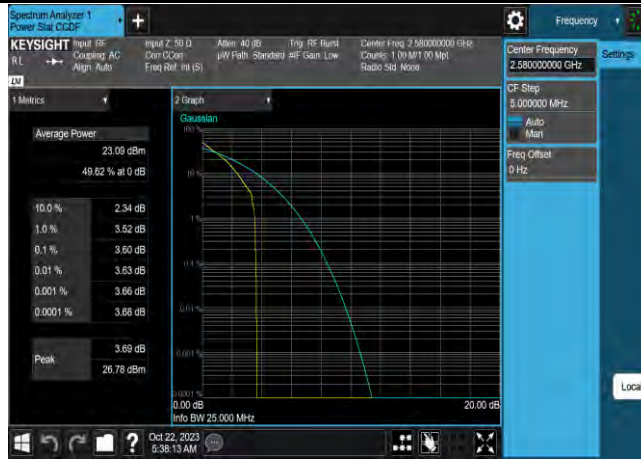

Band38-20MHz-QPSK-37850-1RB#0