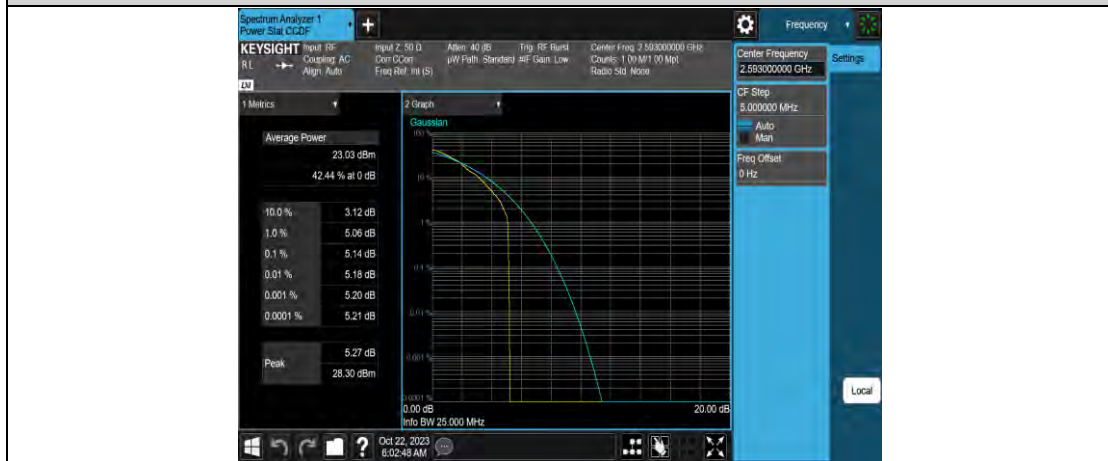

Band41-15MHz-64QAM-41515-75RB#0

Band41-15MHz-16QAM-39725-1RB#0

Band41-15MHz-16QAM-39725-75RB#0

Band41-15MHz-16QAM-40620-1RB#0

Band41-15MHz-16QAM-40620-75RB#0

Band41-15MHz-16QAM-41515-1RB#0

Band41-15MHz-16QAM-41515-75RB#0