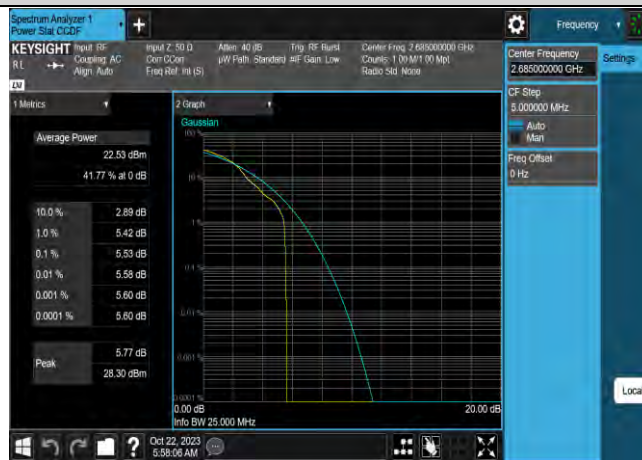

Band41-10MHz-64QAM-39700-1RB#0

Band41-10MHz-64QAM-39700-50RB#0

Band41-10MHz-64QAM-40620-1RB#0

Band41-10MHz-64QAM-40620-50RB#0

Band41-10MHz-64QAM-41540-1RB#0

Band41-10MHz-64QAM-41540-50RB#0

Band41-10MHz-16QAM-39700-1RB#0