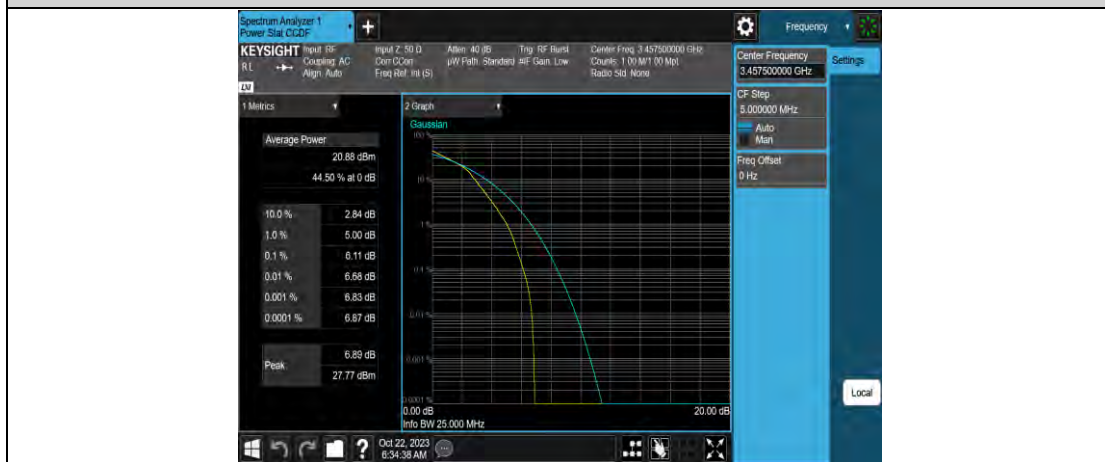

Band42-15MHz-QPSK-43015-75RB#0

Band42-15MHz-64QAM-42165-1RB#0

Band42-15MHz-64QAM-42165-75RB#0

Band42-15MHz-64QAM-42590-1RB#0

Band42-15MHz-64QAM-42590-75RB#0

Band42-20MHz-QPSK-43990-1RB#0

Band42-20MHz-QPSK-43990-100RB#0