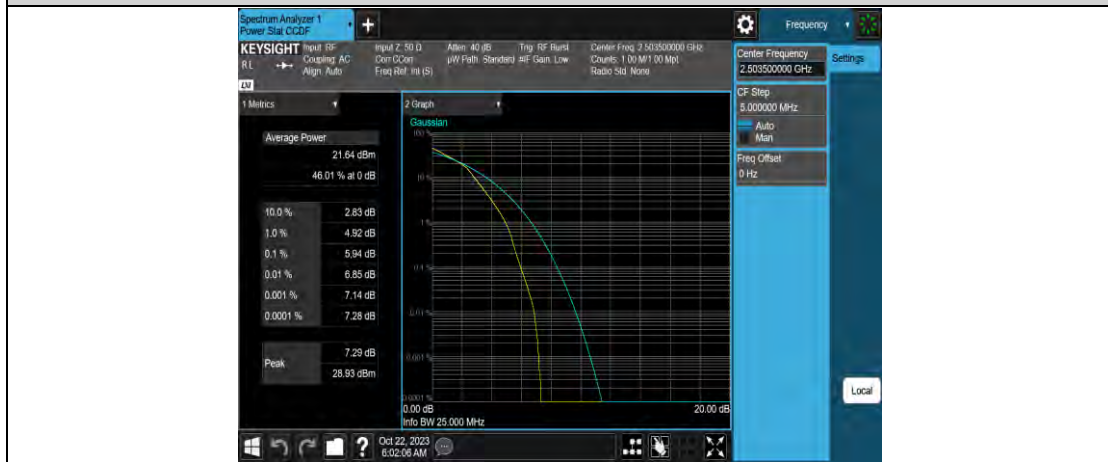

Band41-15MHz-16QAM-39725-75RB#0