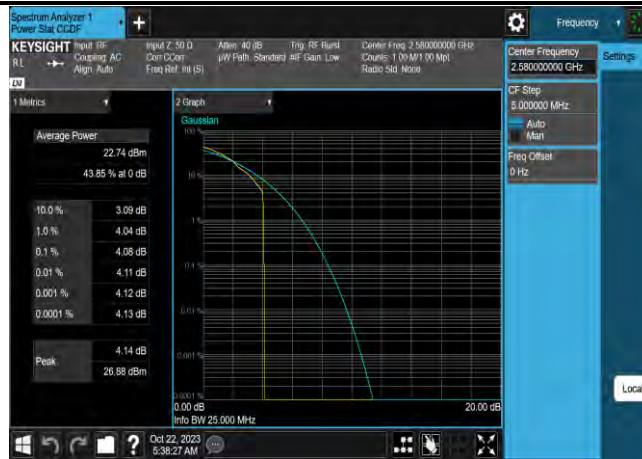

Band38-20MHz-64QAM-37850-1RB#0

Band38-20MHz-64QAM-37850-100RB#0

Band38-20MHz-64QAM-38000-1RB#0

Band38-20MHz-64QAM-38000-100RB#0

Band38-20MHz-64QAM-38150-1RB#0

Band38-20MHz-64QAM-38150-100RB#0

Band38-20MHz-16QAM-37850-1RB#0