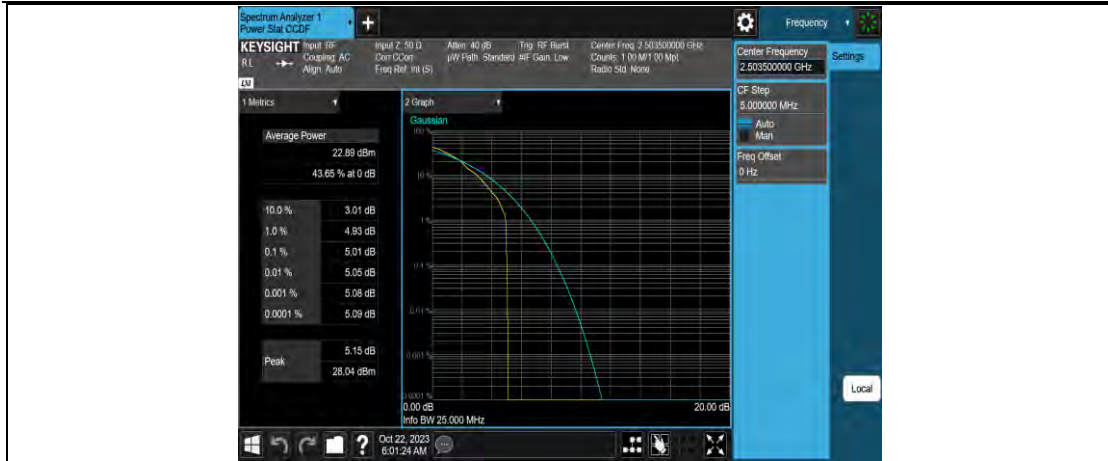

Band41-15MHz-16QAM-39725-1RB#0