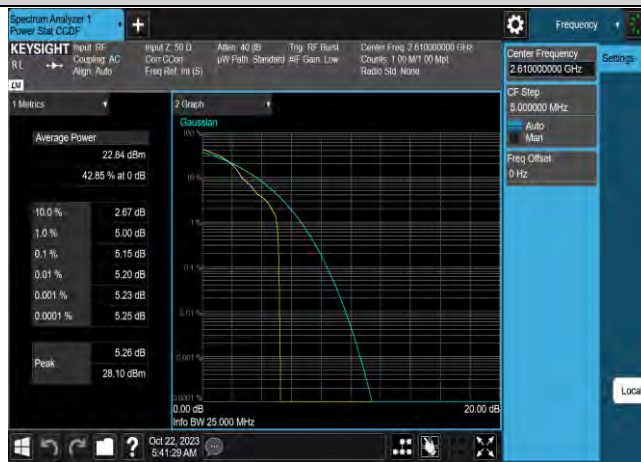

Band38-20MHz-64QAM-37850-1RB#0

Band38-20MHz-64QAM-37850-100RB#0

Band38-20MHz-64QAM-38000-1RB#0

Band38-20MHz-64QAM-38000-100RB#0

Band38-20MHz-64QAM-38150-1RB#0

Band38-20MHz-64QAM-38150-100RB#0

Band38-20MHz-16QAM-37850-1RB#0