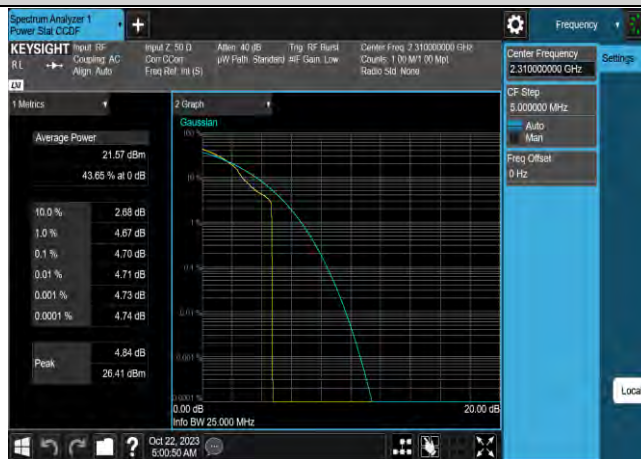

### LTE Band 40(2305-2315) Test Graphs

Band40-5MHz-64QAM-38725-25RB#0

Band40-5MHz-64QAM-38750-1RB#0

Band40-5MHz-64QAM-38750-25RB#0

Band40-5MHz-64QAM-38775-1RB#0

Band40-5MHz-64QAM-38775-25RB#0

Band40-5MHz-64QAM-39175-1RB#0