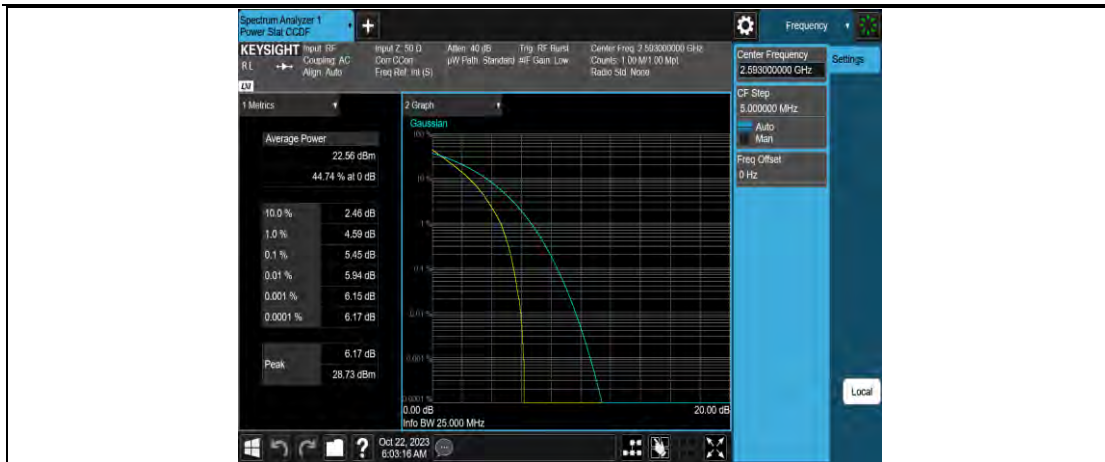

Band41-10MHz-16QAM-39700-50RB#0

Band41-10MHz-16QAM-40620-1RB#0

Band41-10MHz-16QAM-40620-50RB#0

Band41-15MHz-QPSK-41515-1RB#0

Band41-15MHz-QPSK-41515-75RB#0

Band41-15MHz-64QAM-39725-1RB#0

Band41-15MHz-64QAM-41515-1RB#0