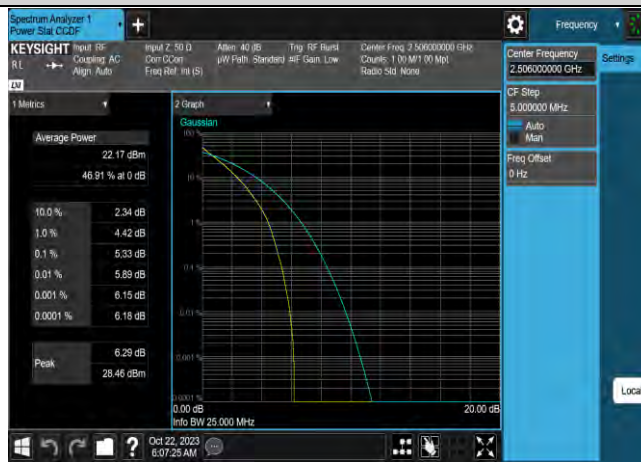

Band41-20MHz-QPSK-39750-100RB#0