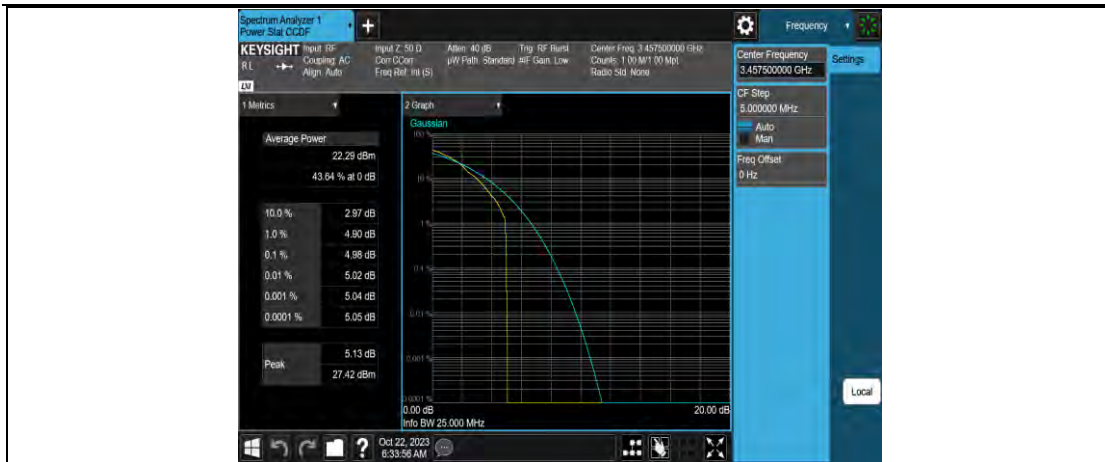

Band42-15MHz-QPSK-43015-75RB#0

Band42-15MHz-64QAM-42165-1RB#0

Band42-15MHz-64QAM-42165-75RB#0

Band42-15MHz-64QAM-42590-1RB#0

Band42-15MHz-64QAM-42590-75RB#0

Band42-20MHz-QPSK-43990-1RB#0

Band42-20MHz-QPSK-43990-100RB#0