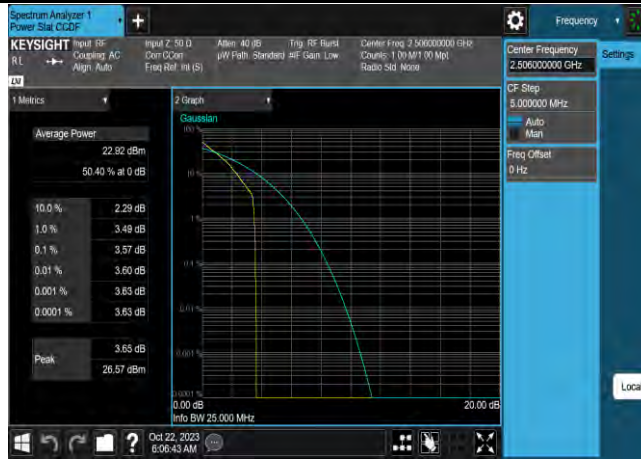

Band41-20MHz-QPSK-39750-1RB#0