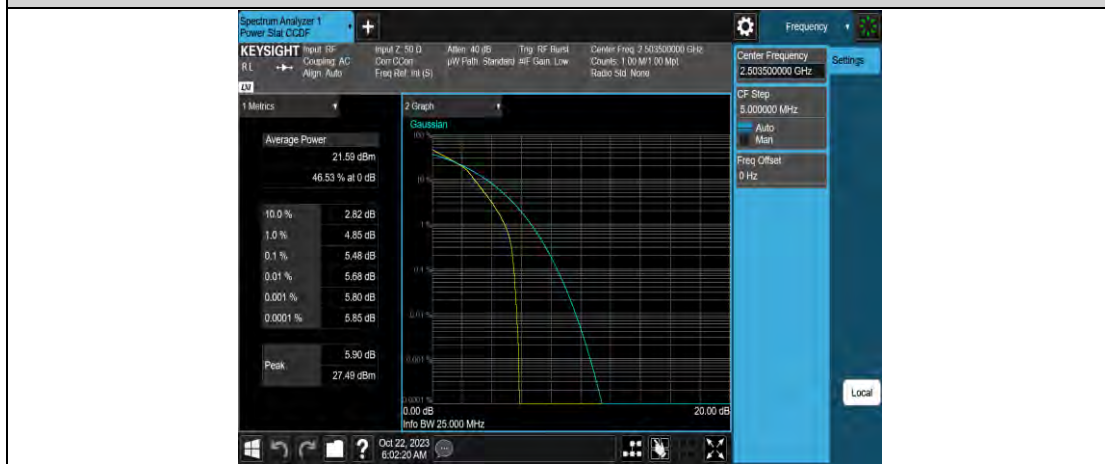

Band41-10MHz-16QAM-39700-50RB#0

Band41-10MHz-16QAM-40620-1RB#0

Band41-10MHz-16QAM-40620-50RB#0

Band41-15MHz-QPSK-41515-1RB#0

Band41-15MHz-QPSK-41515-75RB#0

Band41-15MHz-64QAM-39725-1RB#0

Band41-15MHz-64QAM-41515-1RB#0