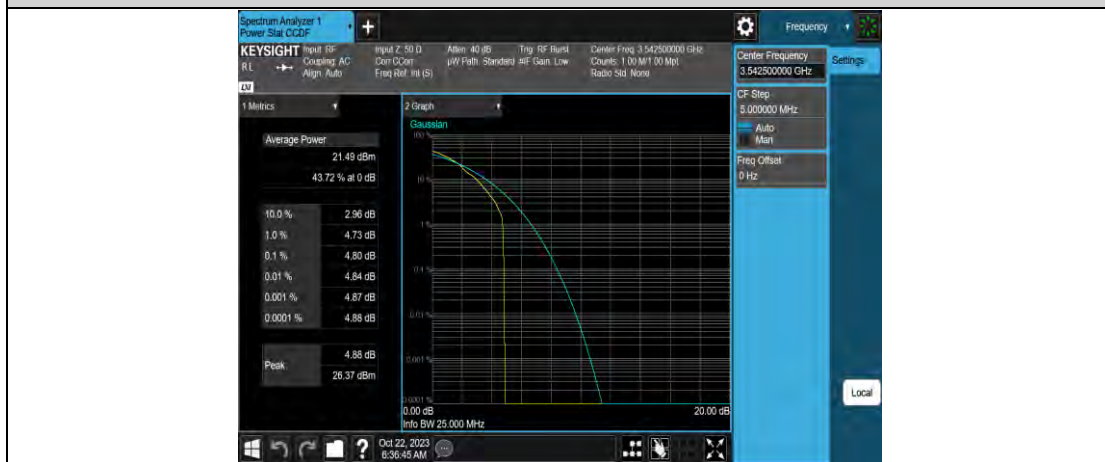

Band42-15MHz-QPSK-43015-75RB#0

Band42-15MHz-64QAM-42165-1RB#0

Band42-15MHz-64QAM-42165-75RB#0

Band42-15MHz-64QAM-42590-1RB#0

Band42-15MHz-64QAM-42590-75RB#0

Band42-20MHz-QPSK-43990-1RB#0

Band42-20MHz-QPSK-43990-100RB#0