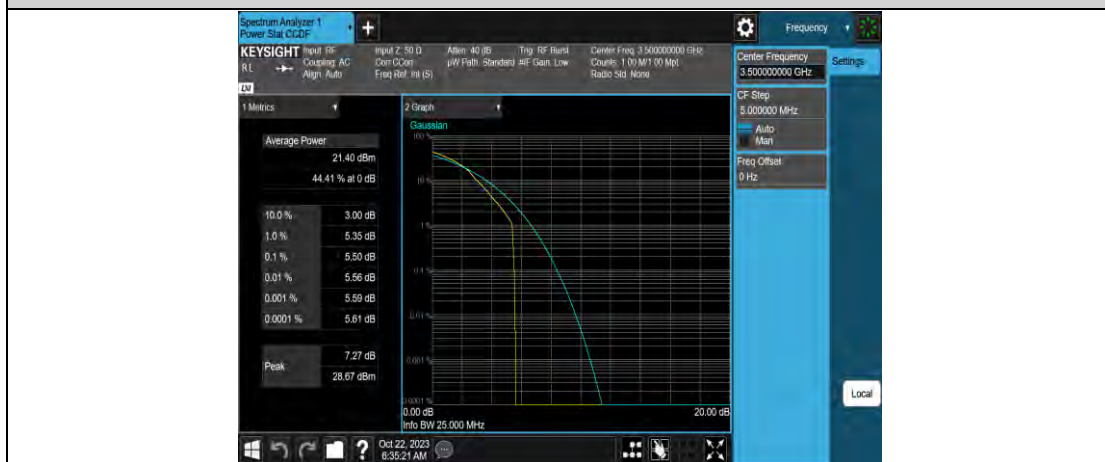

Band42-15MHz-QPSK-43015-75RB#0

Band42-15MHz-64QAM-42165-1RB#0

Band42-15MHz-64QAM-42165-75RB#0

Band42-15MHz-64QAM-42590-1RB#0

Band42-15MHz-64QAM-42590-75RB#0

Band42-20MHz-QPSK-43990-1RB#0

Band42-20MHz-QPSK-43990-100RB#0