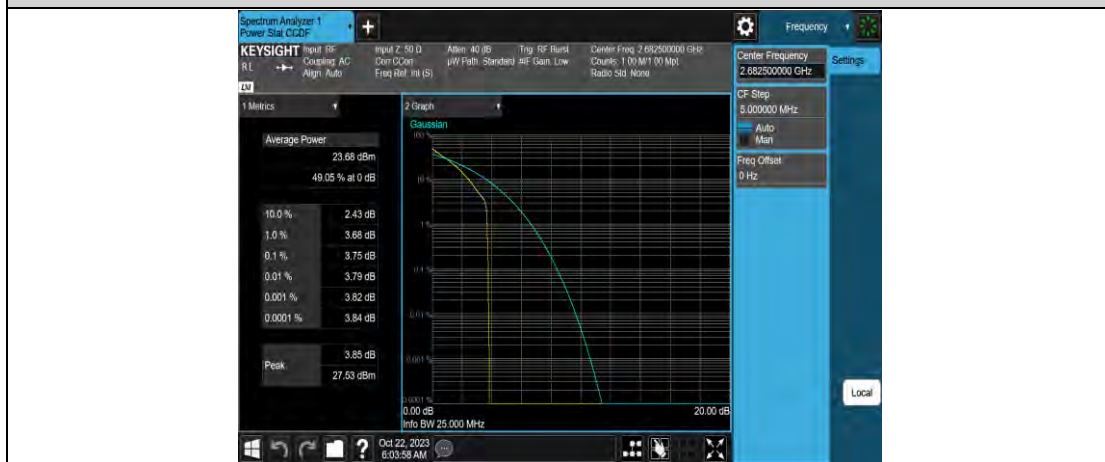

Band41-10MHz-16QAM-39700-50RB#0

Band41-10MHz-16QAM-40620-1RB#0

Band41-10MHz-16QAM-40620-50RB#0

Band41-15MHz-QPSK-41515-1RB#0

Band41-15MHz-QPSK-41515-75RB#0

Band41-15MHz-64QAM-39725-1RB#0

Band41-15MHz-64QAM-41515-1RB#0