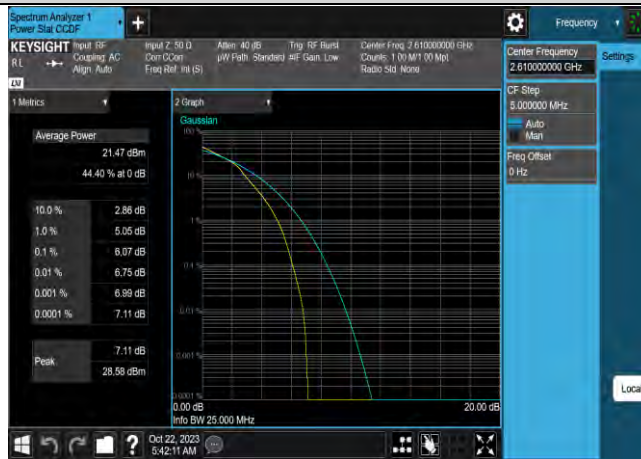

Band38-20MHz-64QAM-37850-1RB#0

Band38-20MHz-64QAM-37850-100RB#0

Band38-20MHz-64QAM-38000-1RB#0

Band38-20MHz-64QAM-38000-100RB#0

Band38-20MHz-64QAM-38150-1RB#0

Band38-20MHz-64QAM-38150-100RB#0

Band38-20MHz-16QAM-37850-1RB#0