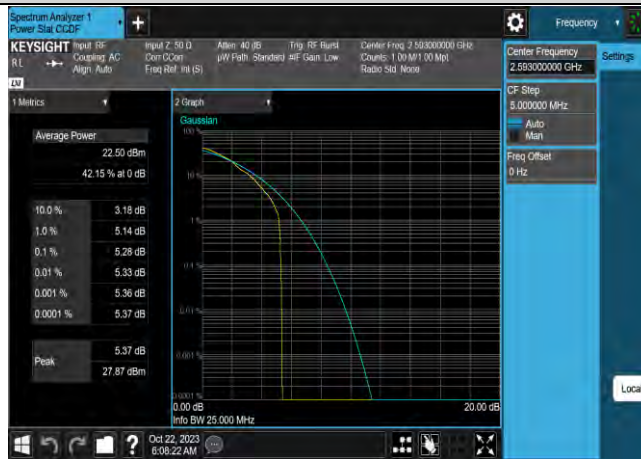

Band41-20MHz-16QAM-40620-1RB#0