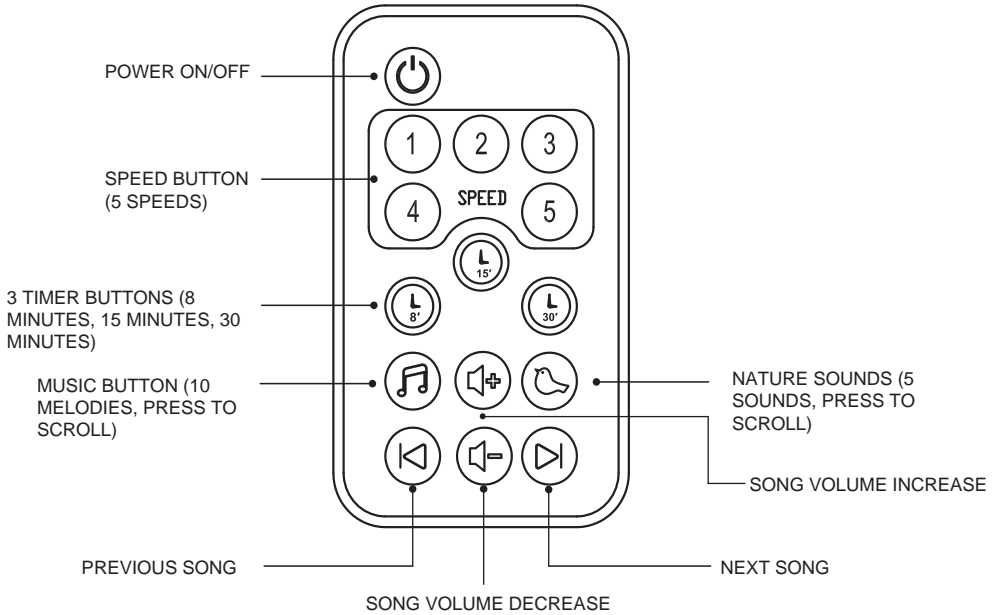

REMOTE CONTROL FUNCTIONS (Selective)