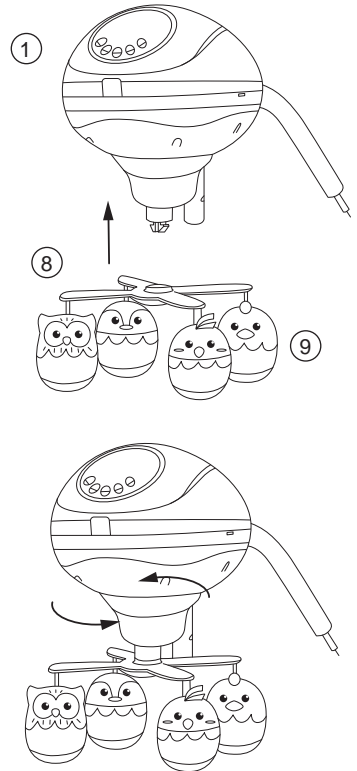

# PARTS

1. motorized frame
2. 2 upper legs
3. 2 lower legs
4. hanging tube
5. seat tube
6. U tube
7. seatpad
8. toybar
9. toys
10. adaptor

## STEP 1

## STEP 2

STEP 3

STEP 4

STEP 5

STEP 6

STEP 7

STEP 8

“click”

**Battery assembly:**

**Battery Size: 4 x C(LR14) 1.5V Batteries (not included)**

Install batteries if you need to use this swing away from an outlet. We recommend using Alkaline batteries for longer battery life.