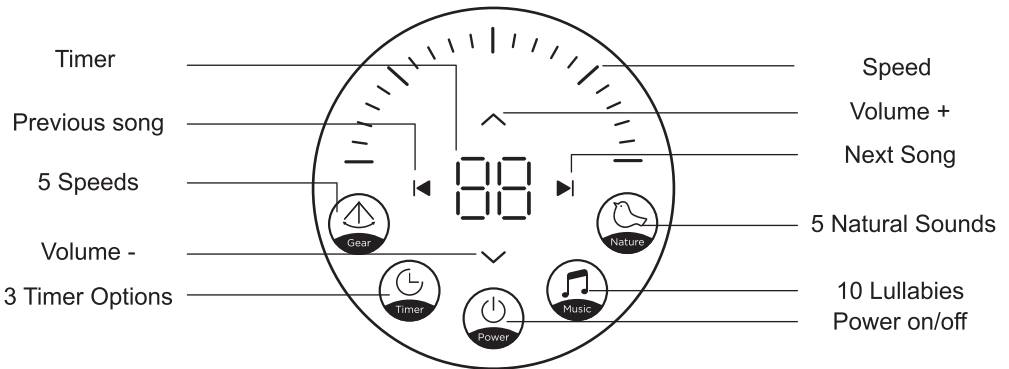

*Loosen the screw in the battery compartment door with a scwdriver (not included) and remove the battery compartment door.

*Insert four C(LR14) alkaline batteries into the battery compartment.

*Replace the battery compartment door and tighten the screw.

Note:Low battery power may cause product movement to slow, sound and lights to become faint, or product to turn off altogether. If this should happen, use the AC adaptor as a power source or replace the batteries.

*If this product begins to operate erratically ,you may need to reset the electronics. Do this by turning the power off and then back on.

Swing control plate instructions

Power On/Off: Press button to power on swing. Power light turns green when swing is powered on. Press again to turn off.

5 Natural Sounds: Press button to play. Press again to move to next sound. Press and hold for 3-5 seconds to turn off playback.

5 Speeds: Press button to start from 1st speed. Press again to move to next speed. Each speed has a unique light. Press and hold for 3-5 seconds to turn off swinging.

Timer: There are 3 timer settings: 8 mins, 15 mins, and 30 mins. Press button to alternate between timer options. Each timer has a unique light.

Song Selection: Press button to start from one melody. Press again to move to next song. Press and hold for 3-5 seconds to turn off playback.

Volume +/-: Press these to adjust the volume of songs.