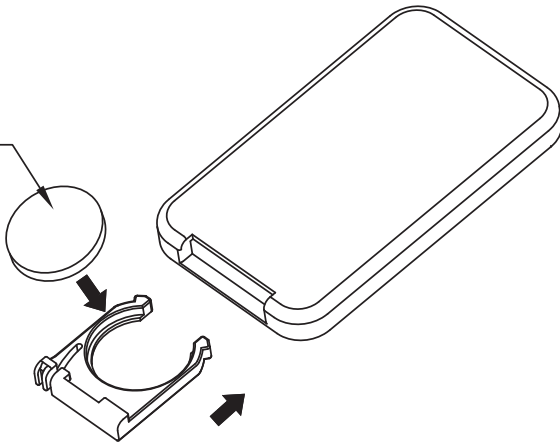

(BUTTON BATTERY
CR2025 3V)