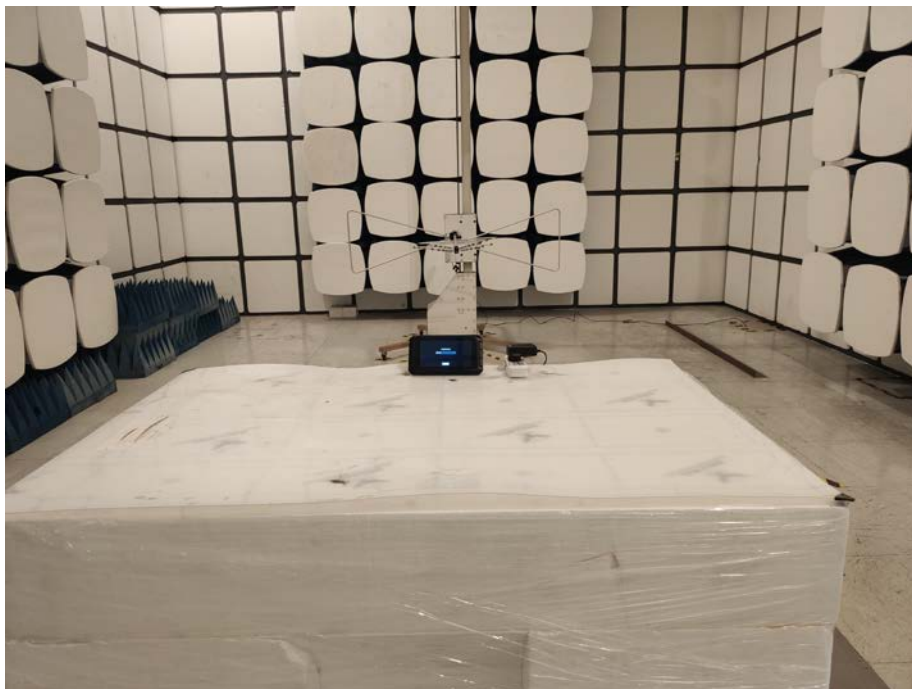

TEST SETUP PHOTOGRAPHS

1.1. Photos of Conducted Emission Measurement

1.2. Photos of Radiation Emission Measurement

Spurious Emission Test Setup (Between 30MHz – 1GHz)

Spurious Emission Test Setup (above 1GHz)