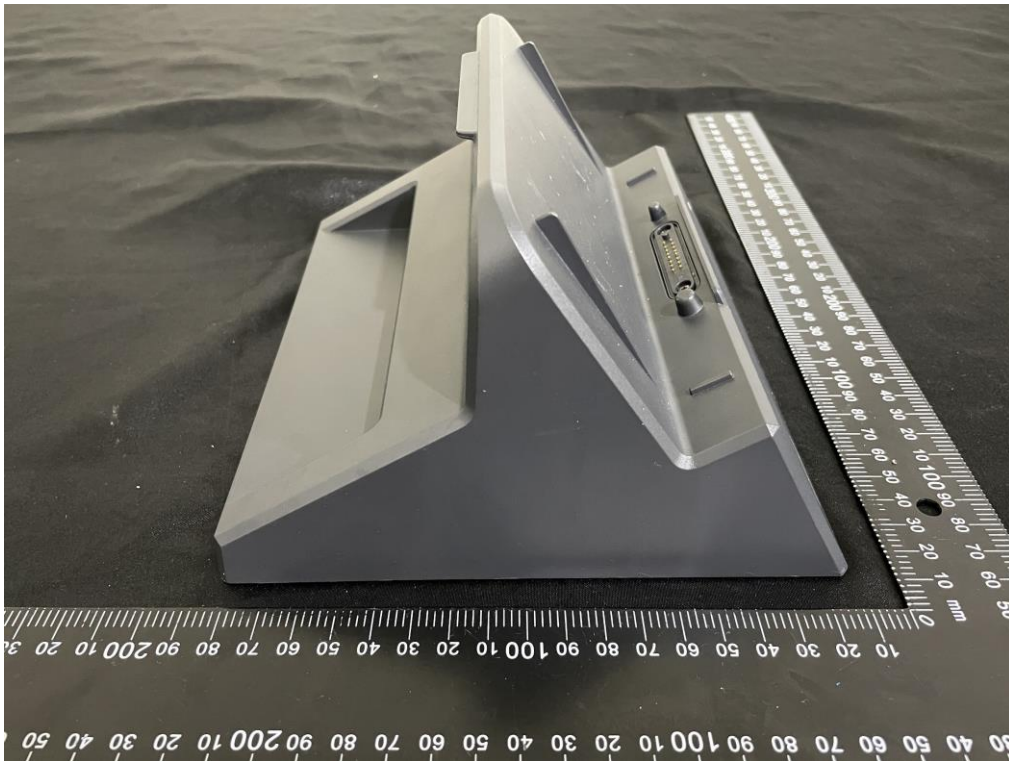

**FSP065M-DUA**

PA-1650-58

Docking

DC Jack to Type C Dongle